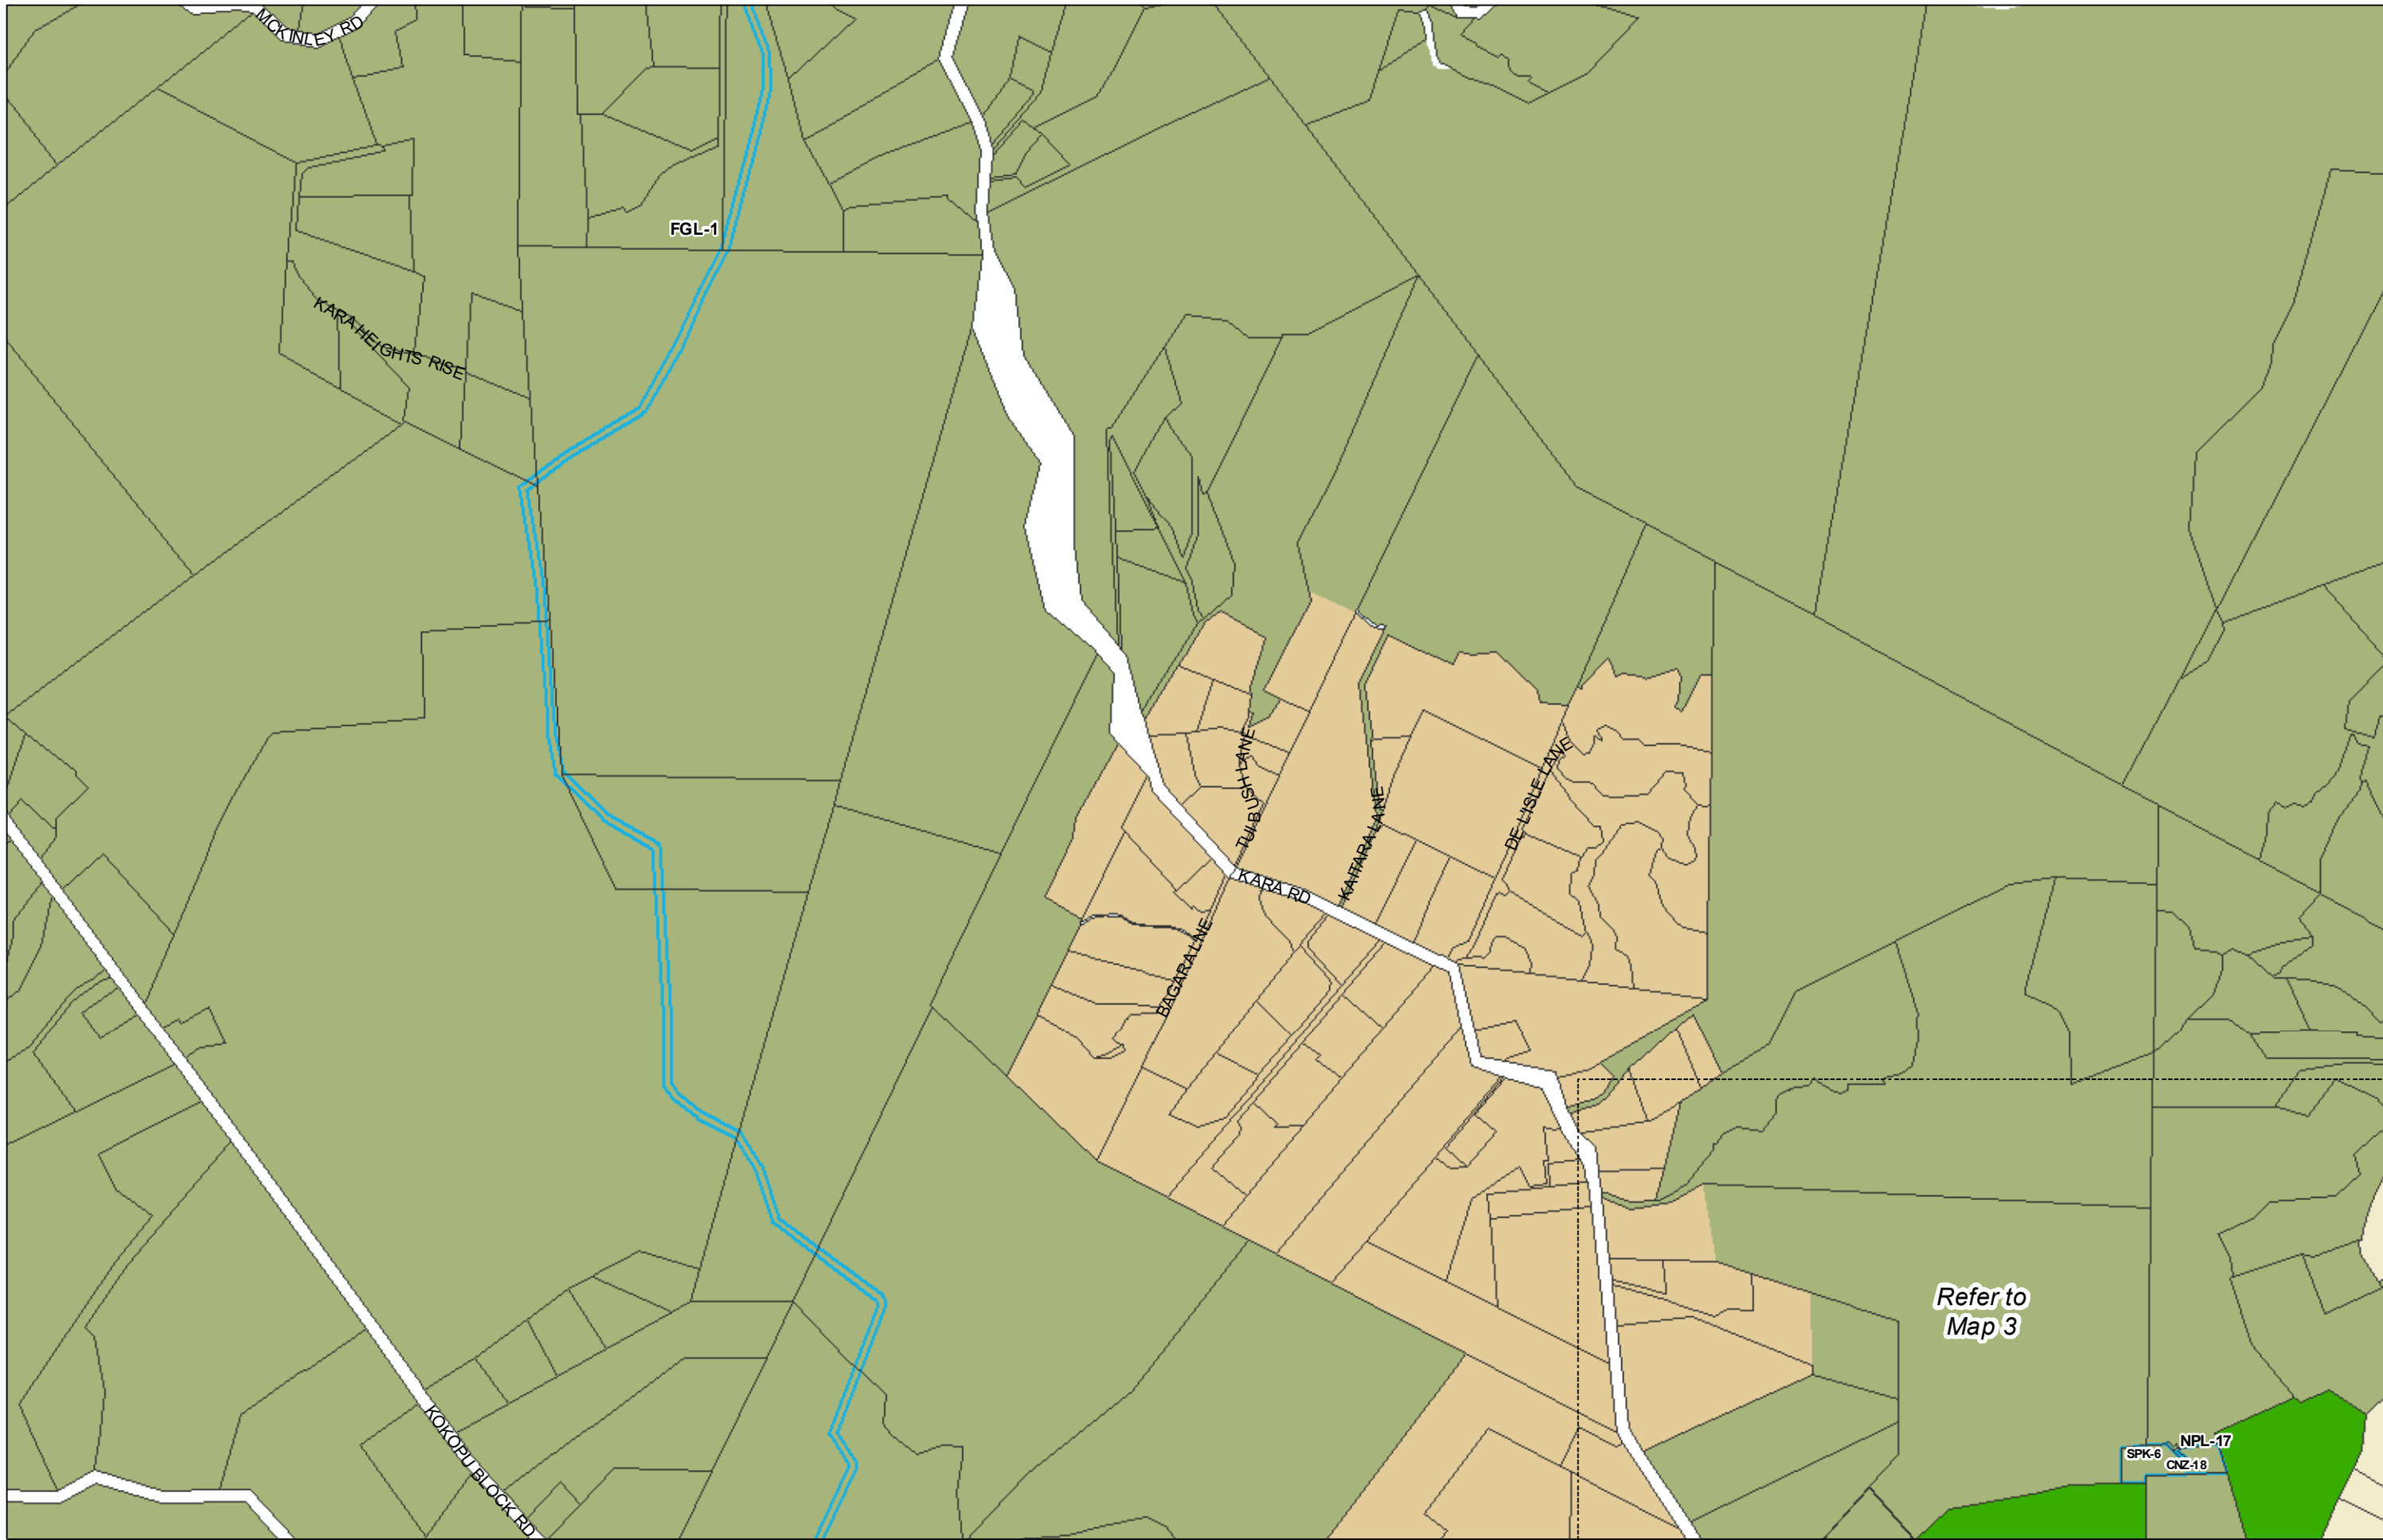

Refer to
Map 3

SPK-6 NPL-17
CNZ-18

WHANGAREI DISTRICT COUNCIL OPERATIVE PLANNING MAP

**Area Specific Matters - Map 64
Maungatapere**