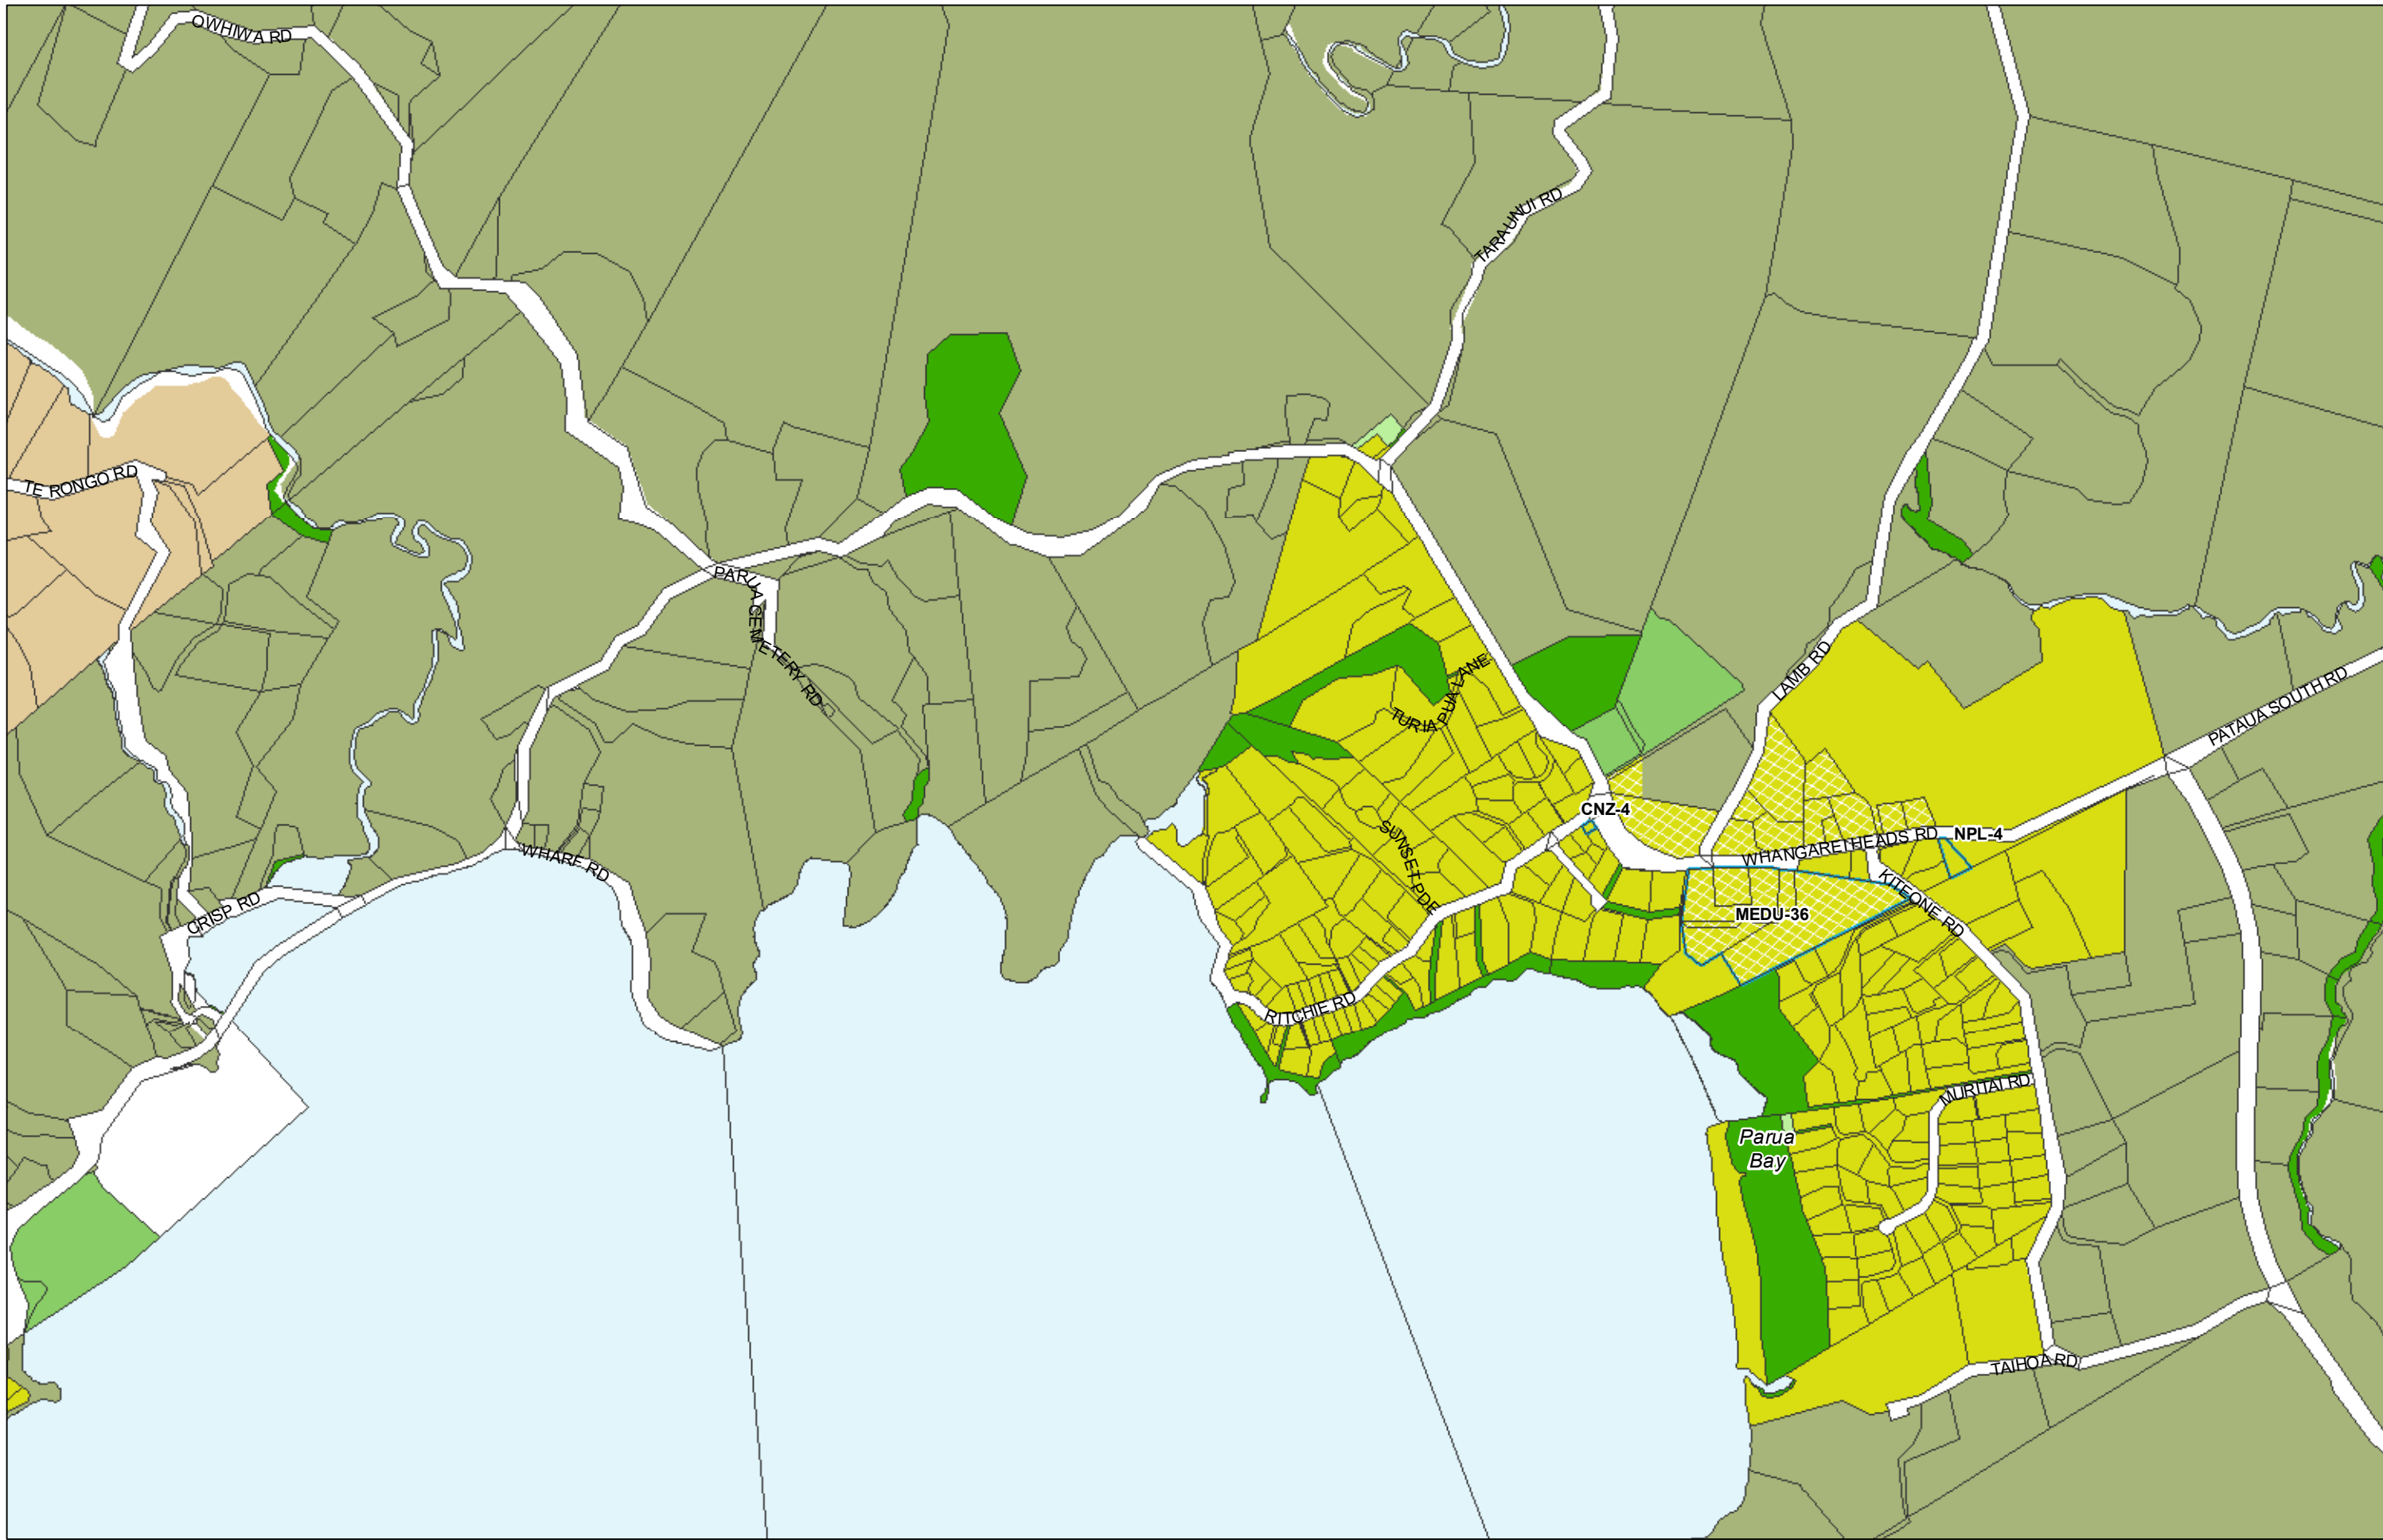

WHANGAREI DISTRICT COUNCIL OPERATIVE PLANNING MAP

**Area Specific Matters - Map 36
Parua Bay**