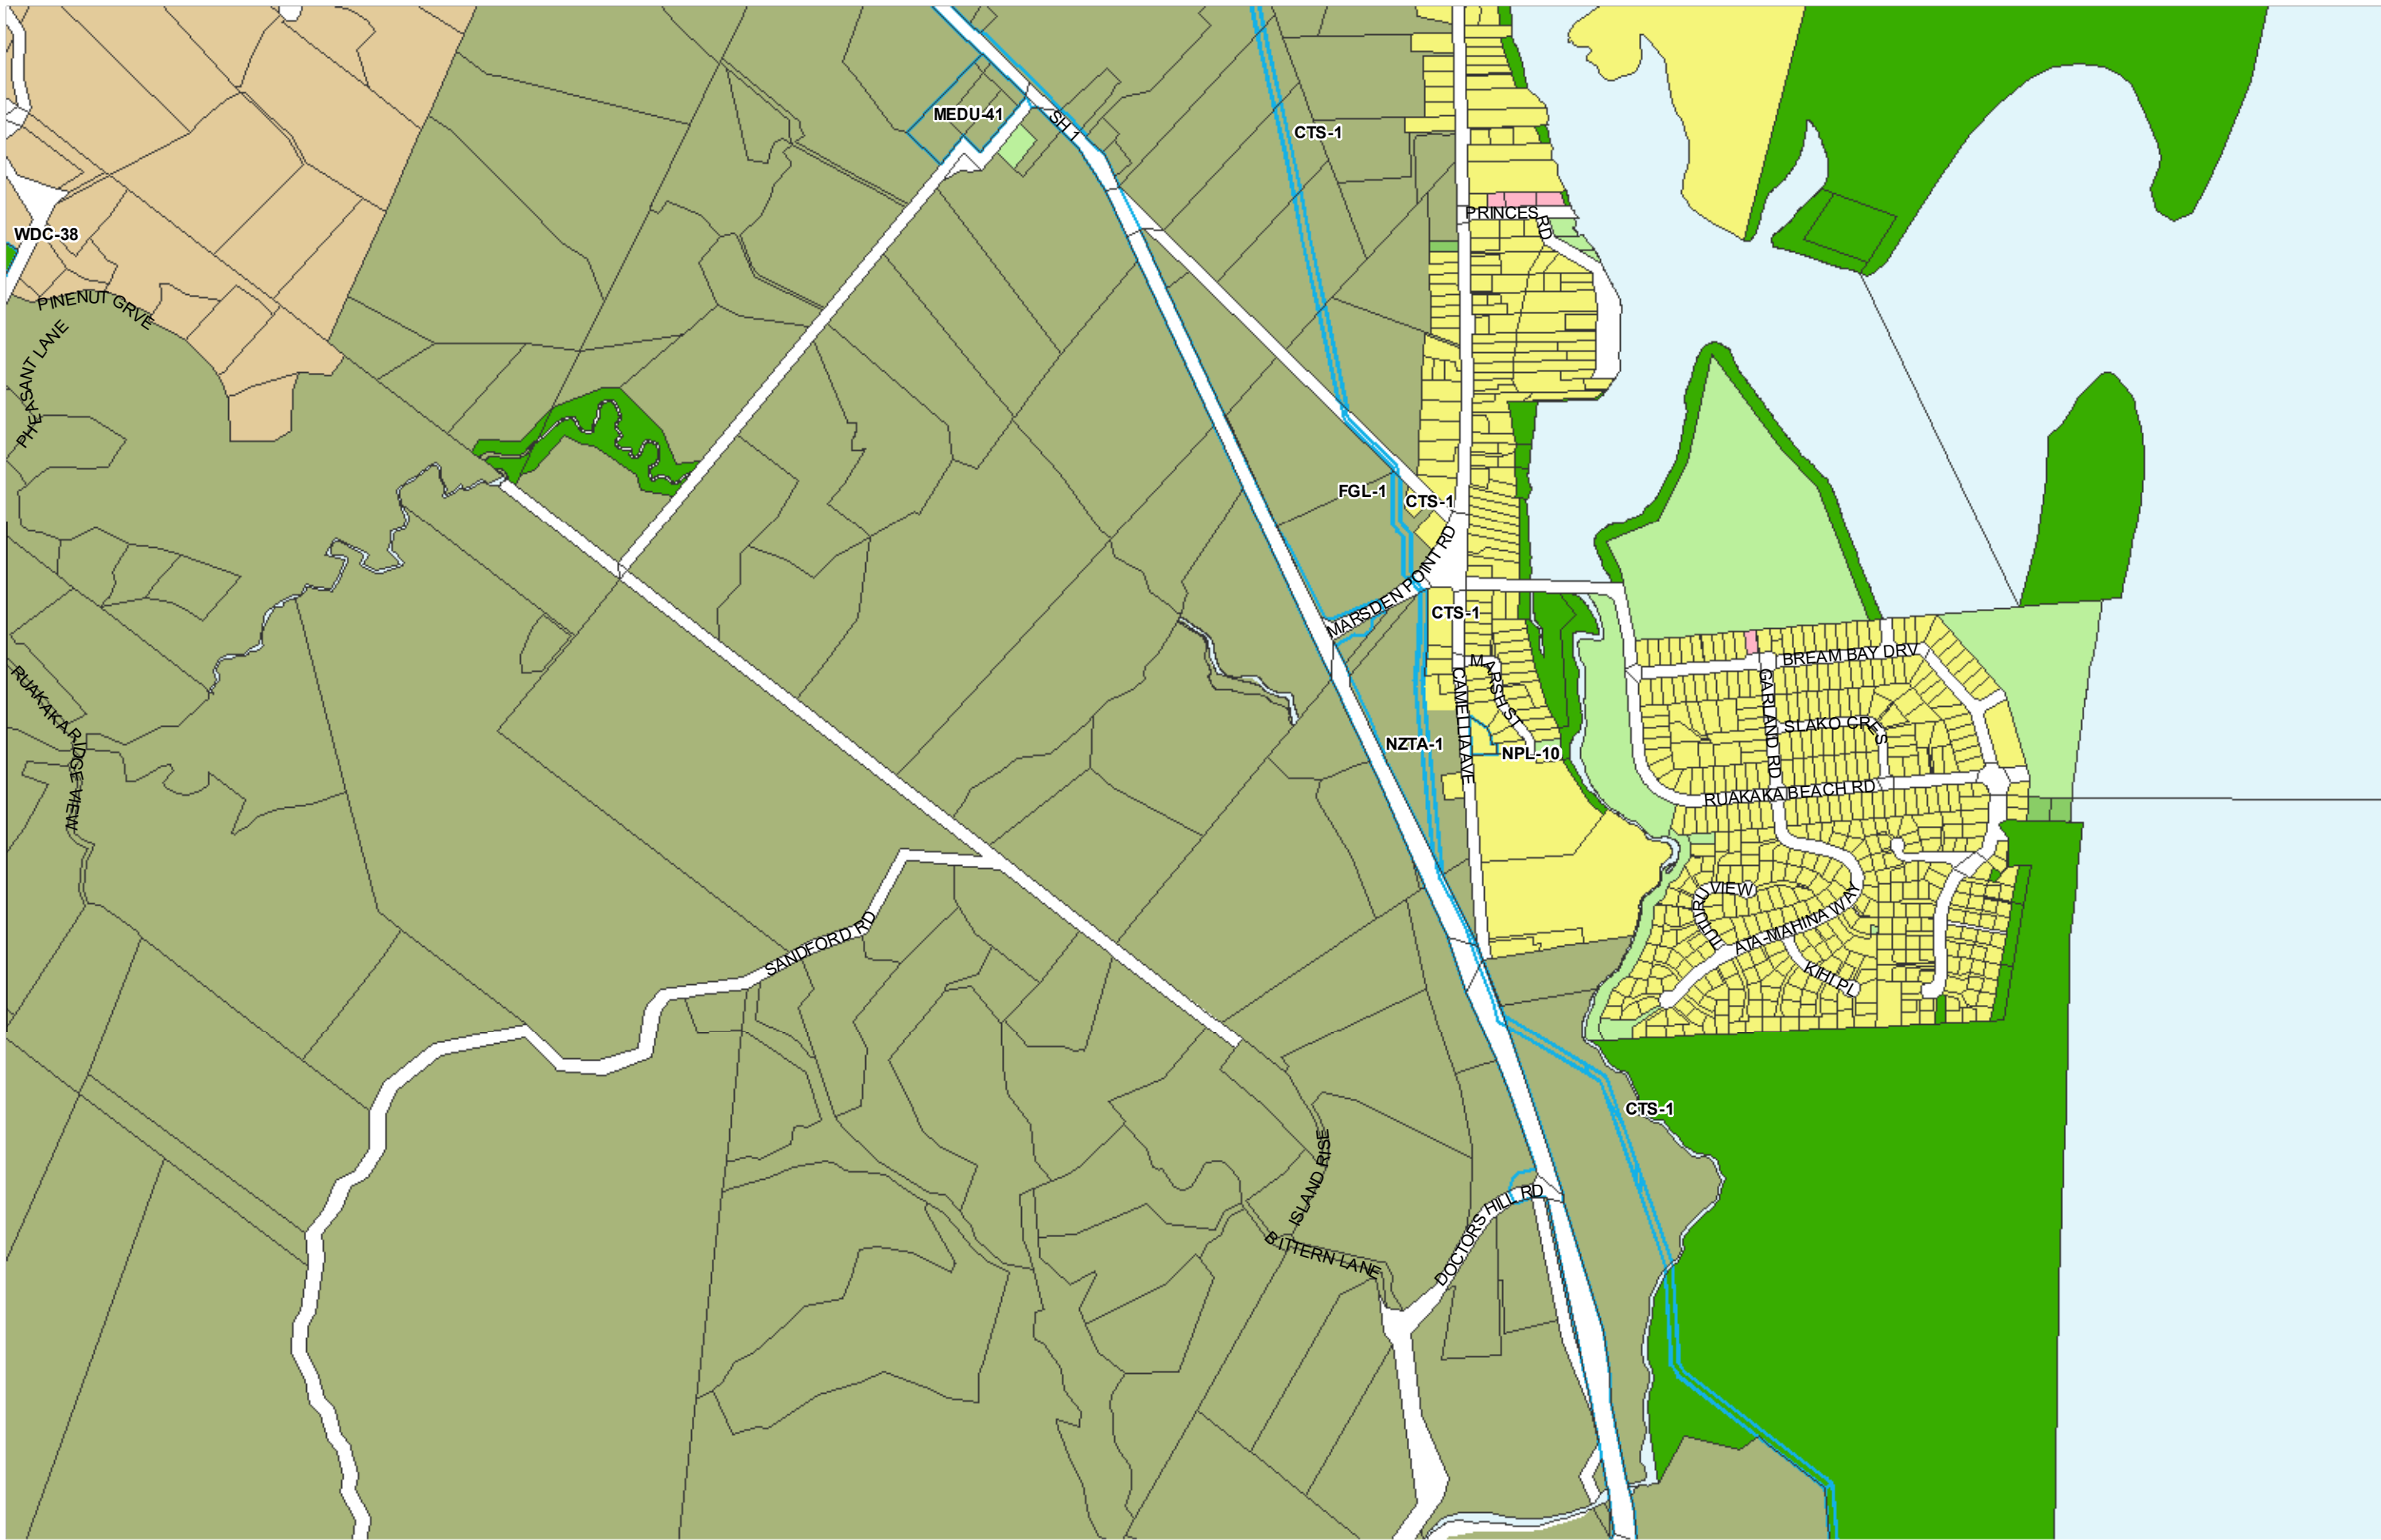

WHANGAREI DISTRICT COUNCIL OPERATIVE PLANNING MAP

**Area Specific Matters - Map 47
Ruakaka**