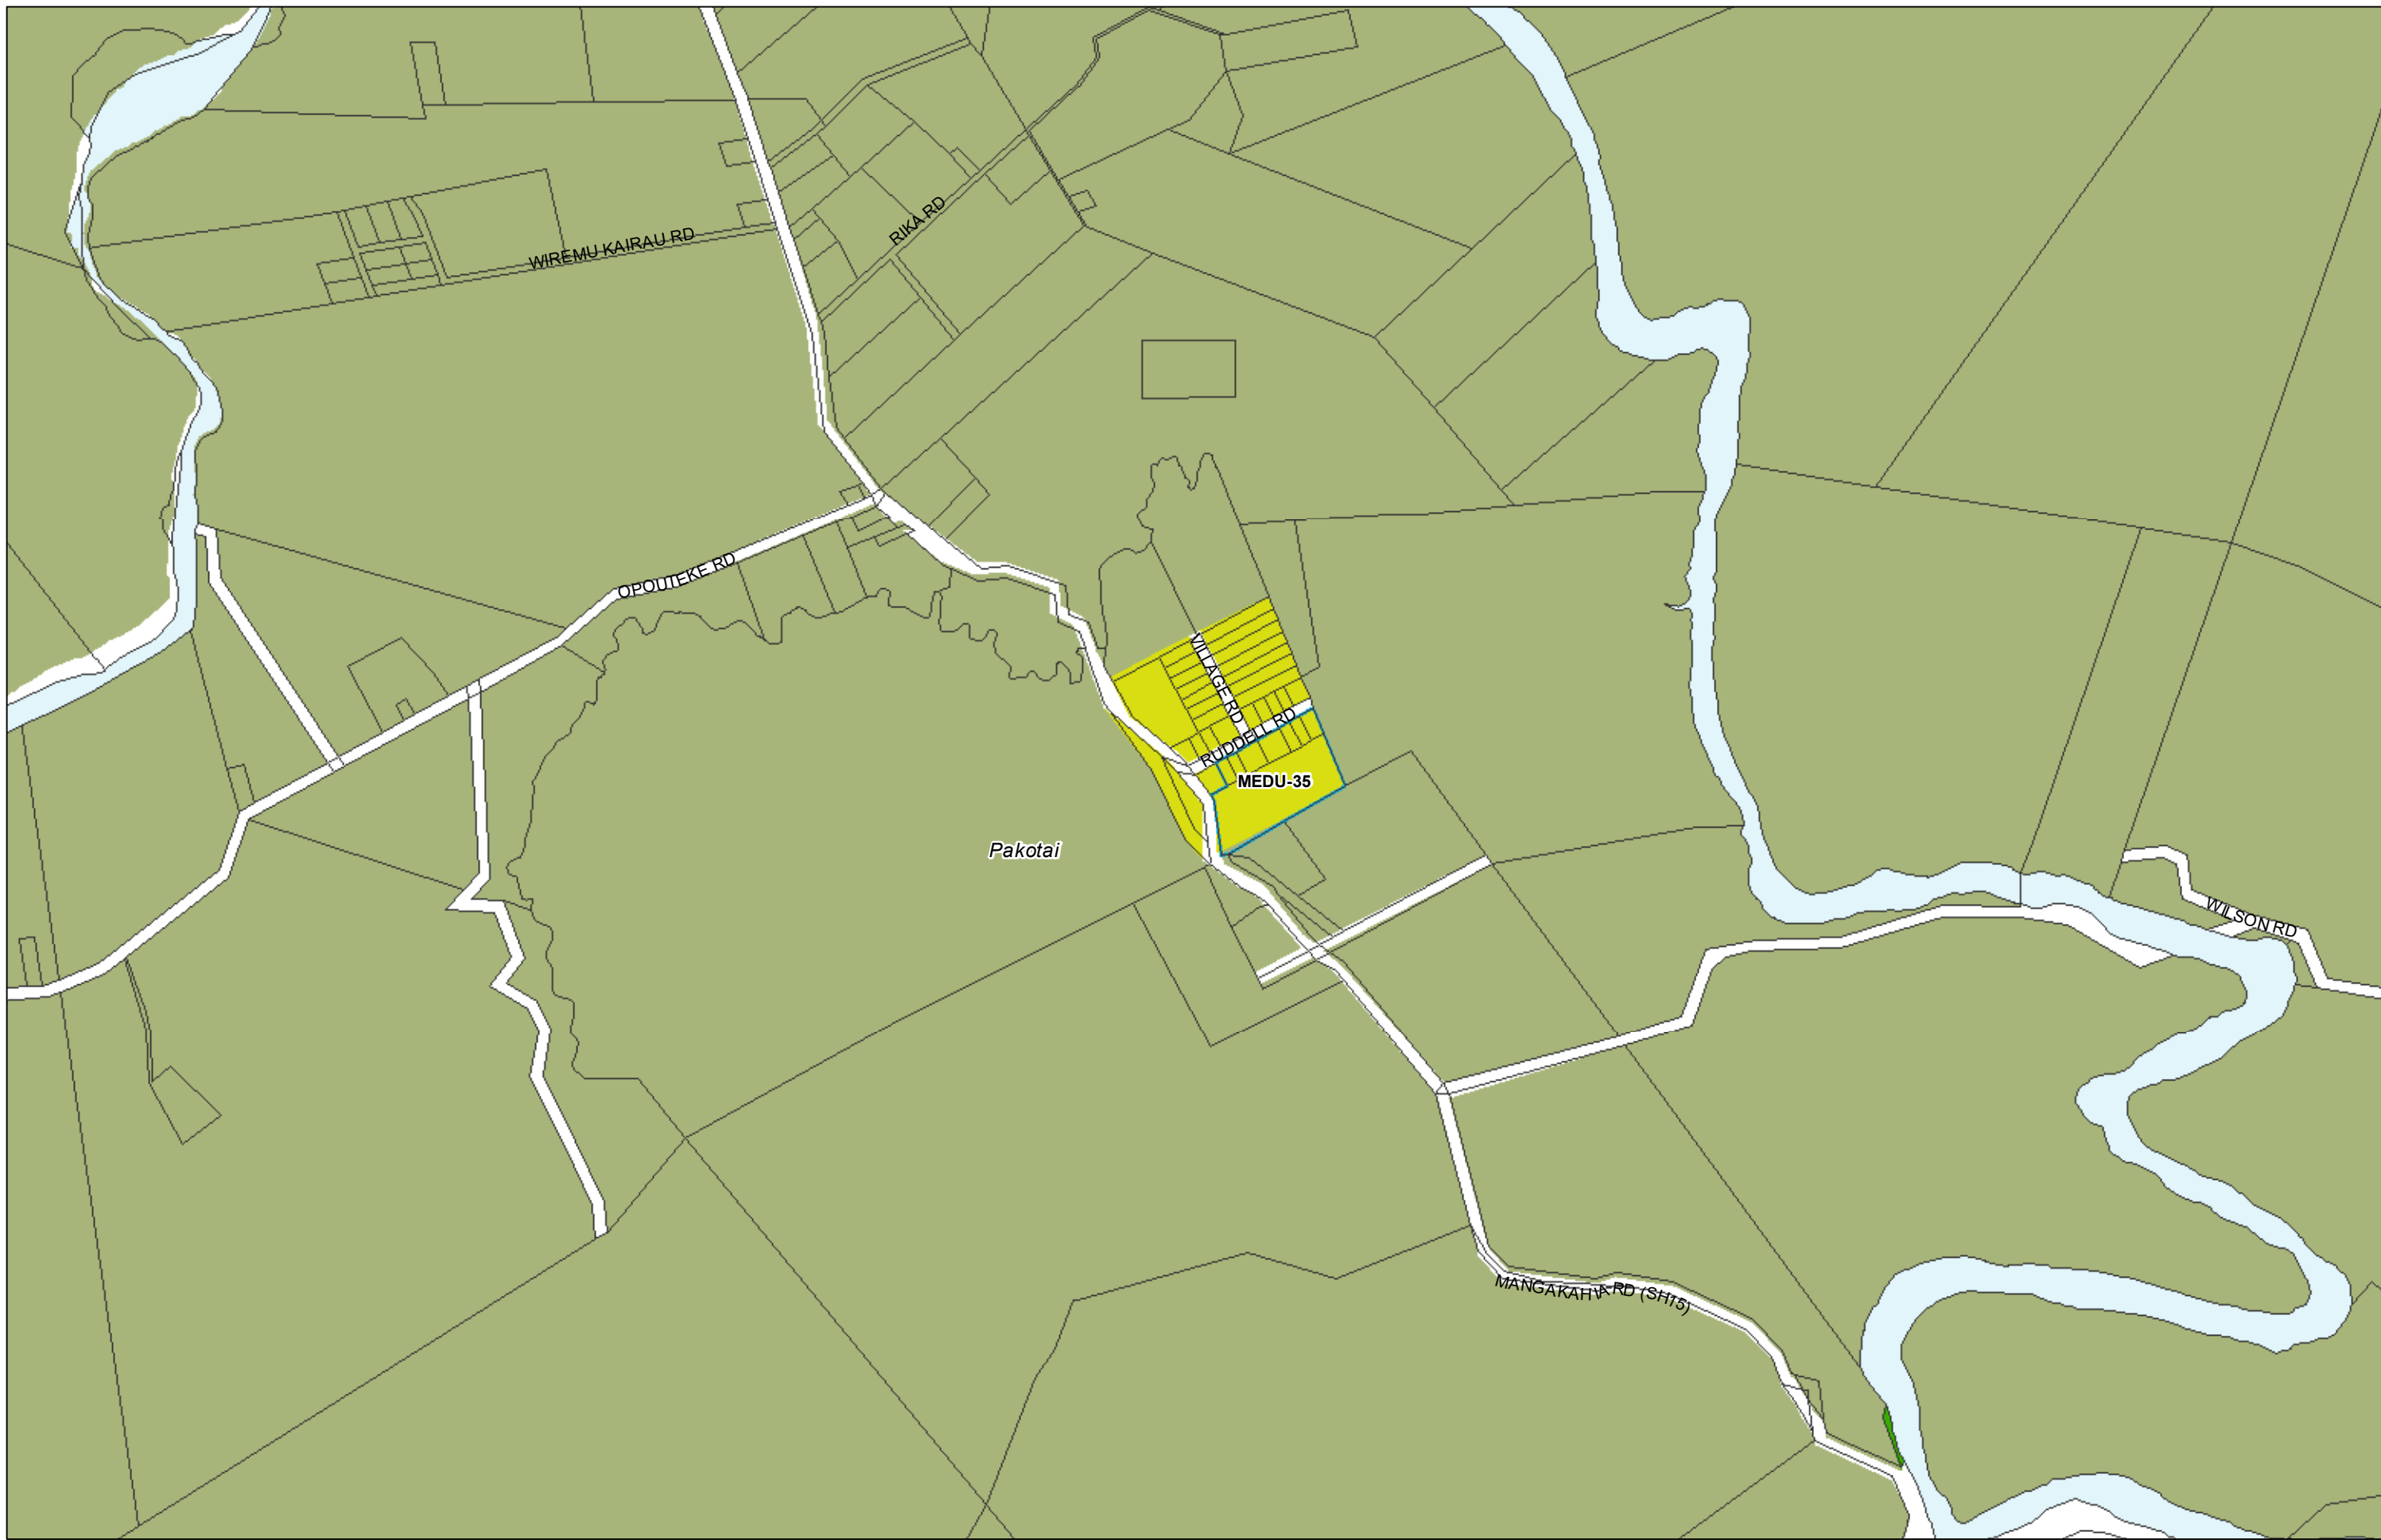

(C) Crown Copyright Reserved.

WHANGAREI DISTRICT COUNCIL OPERATIVE PLANNING MAP

**Area Specific Matters - Map 79
Pakotai**