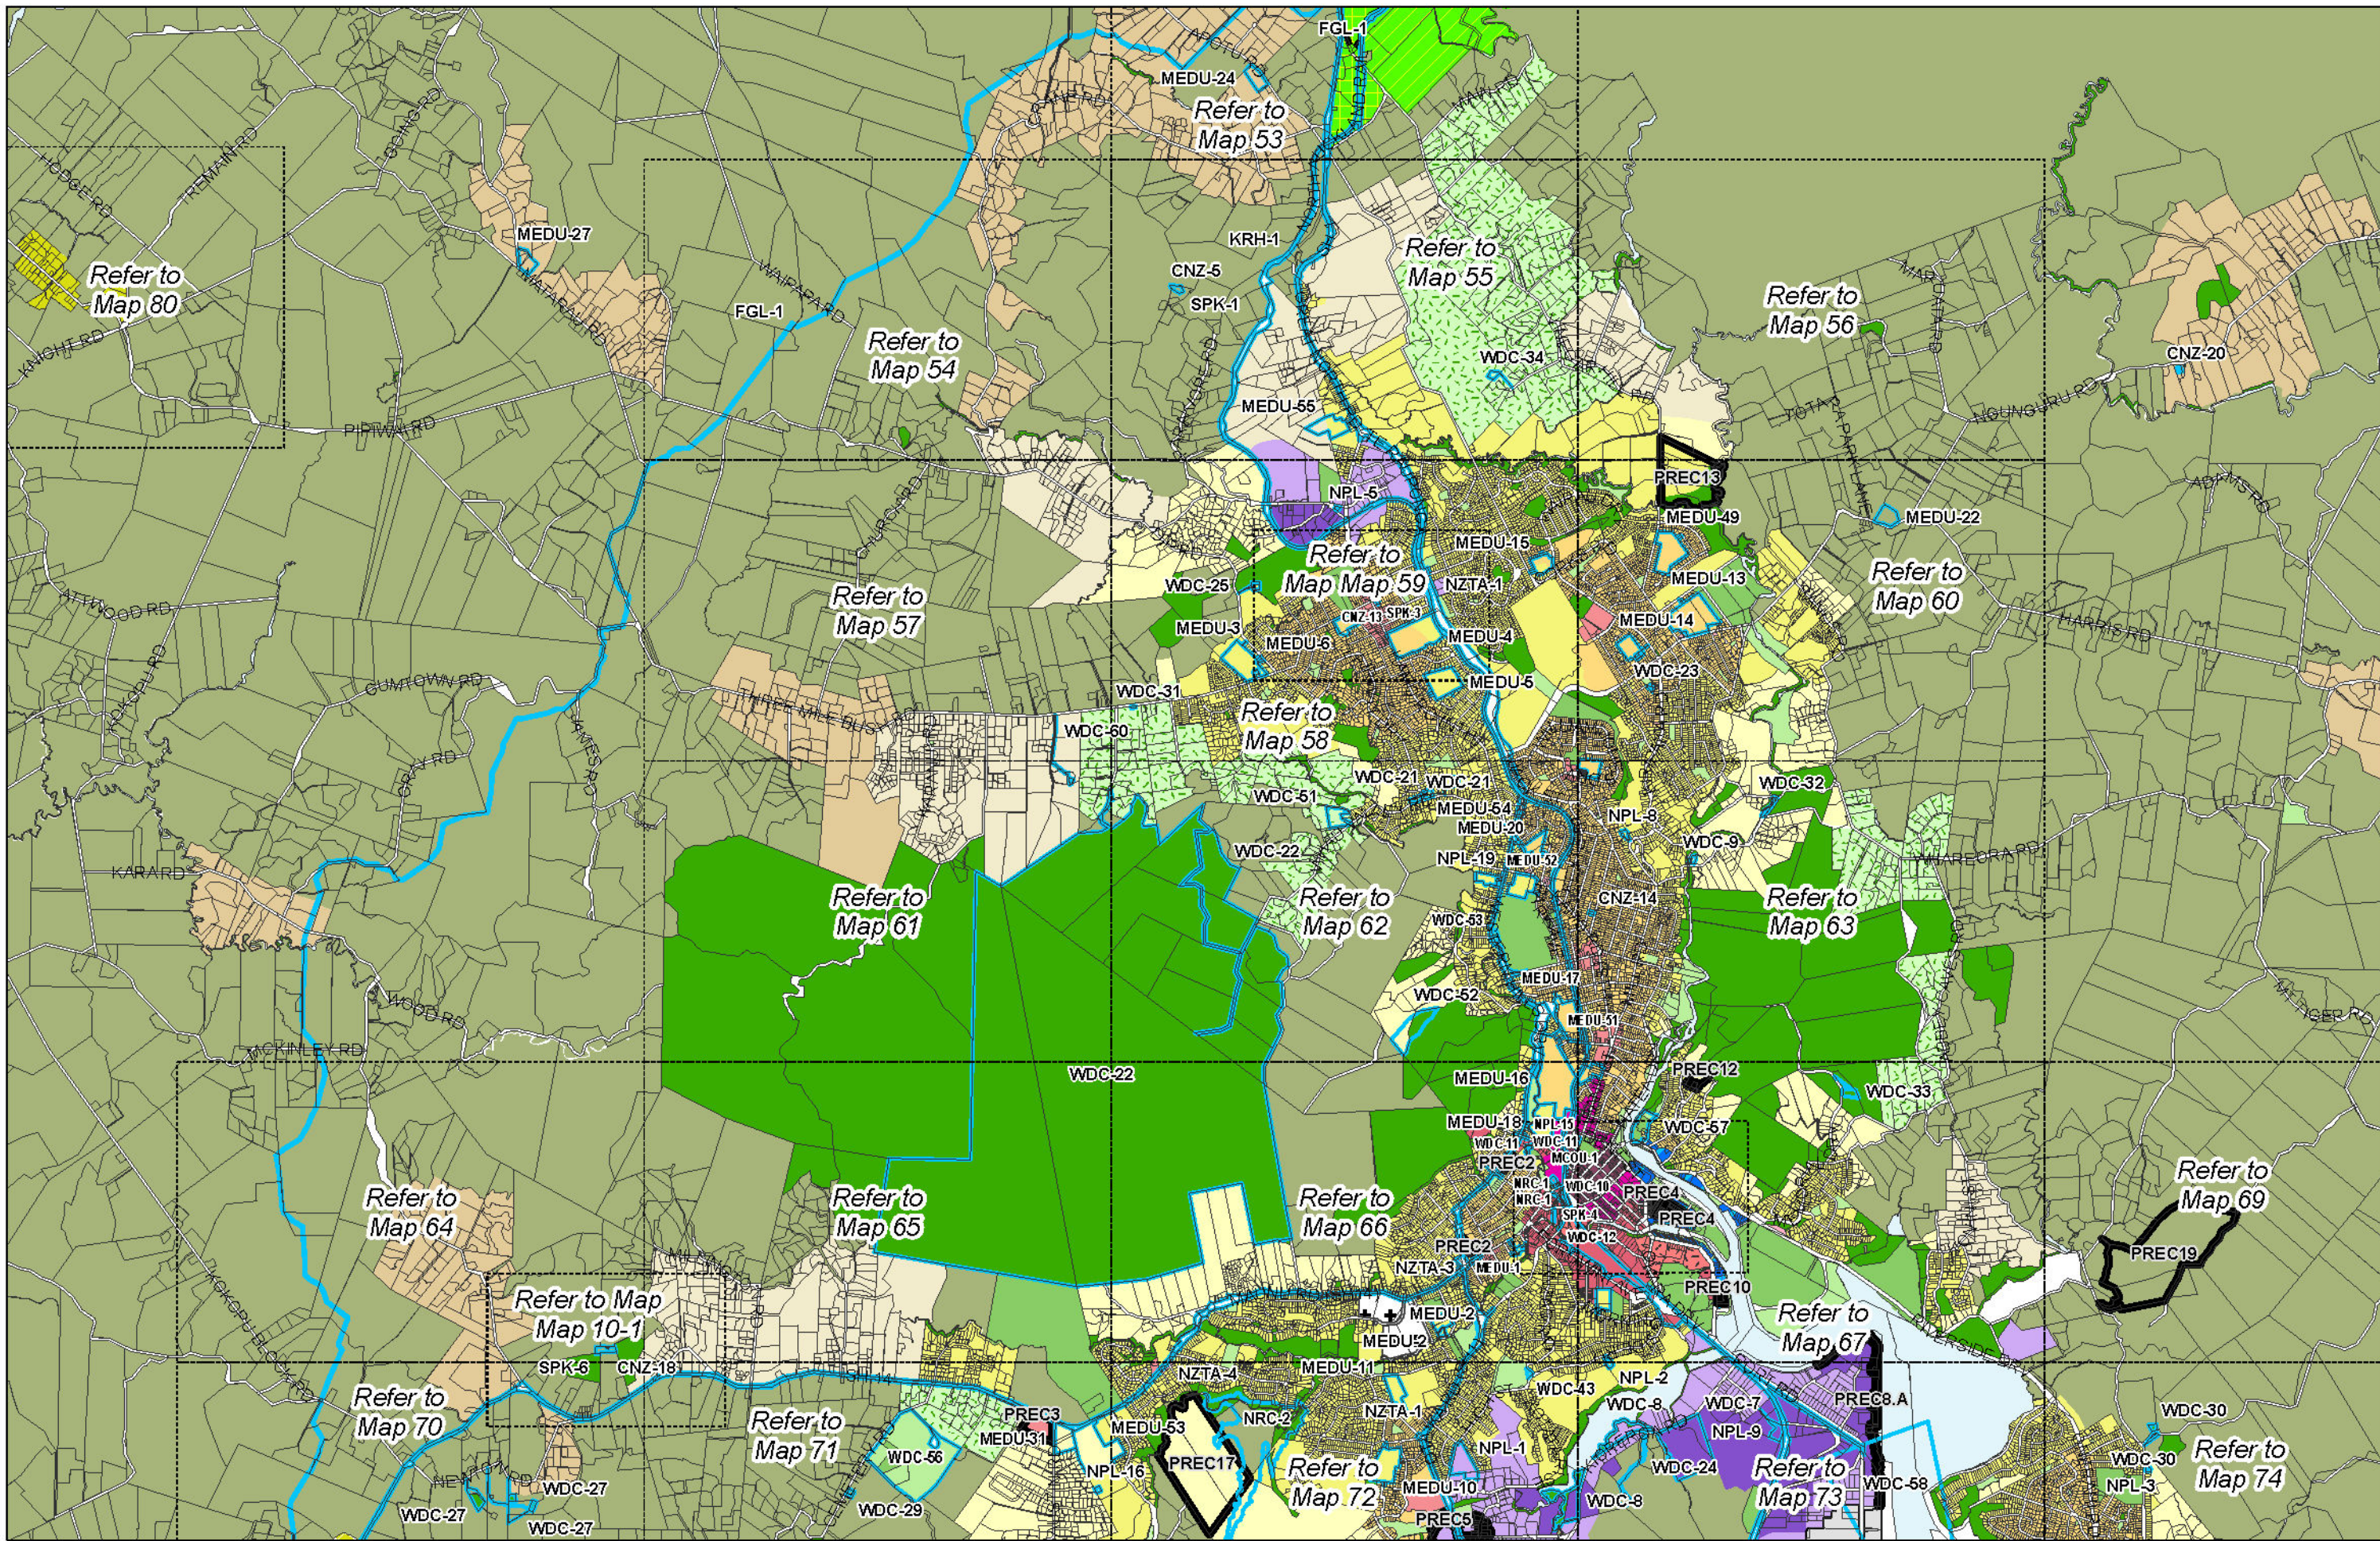

WHANGAREI DISTRICT COUNCIL OPERATIVE PLANNING MAP

Area Specific Matters - Map 10