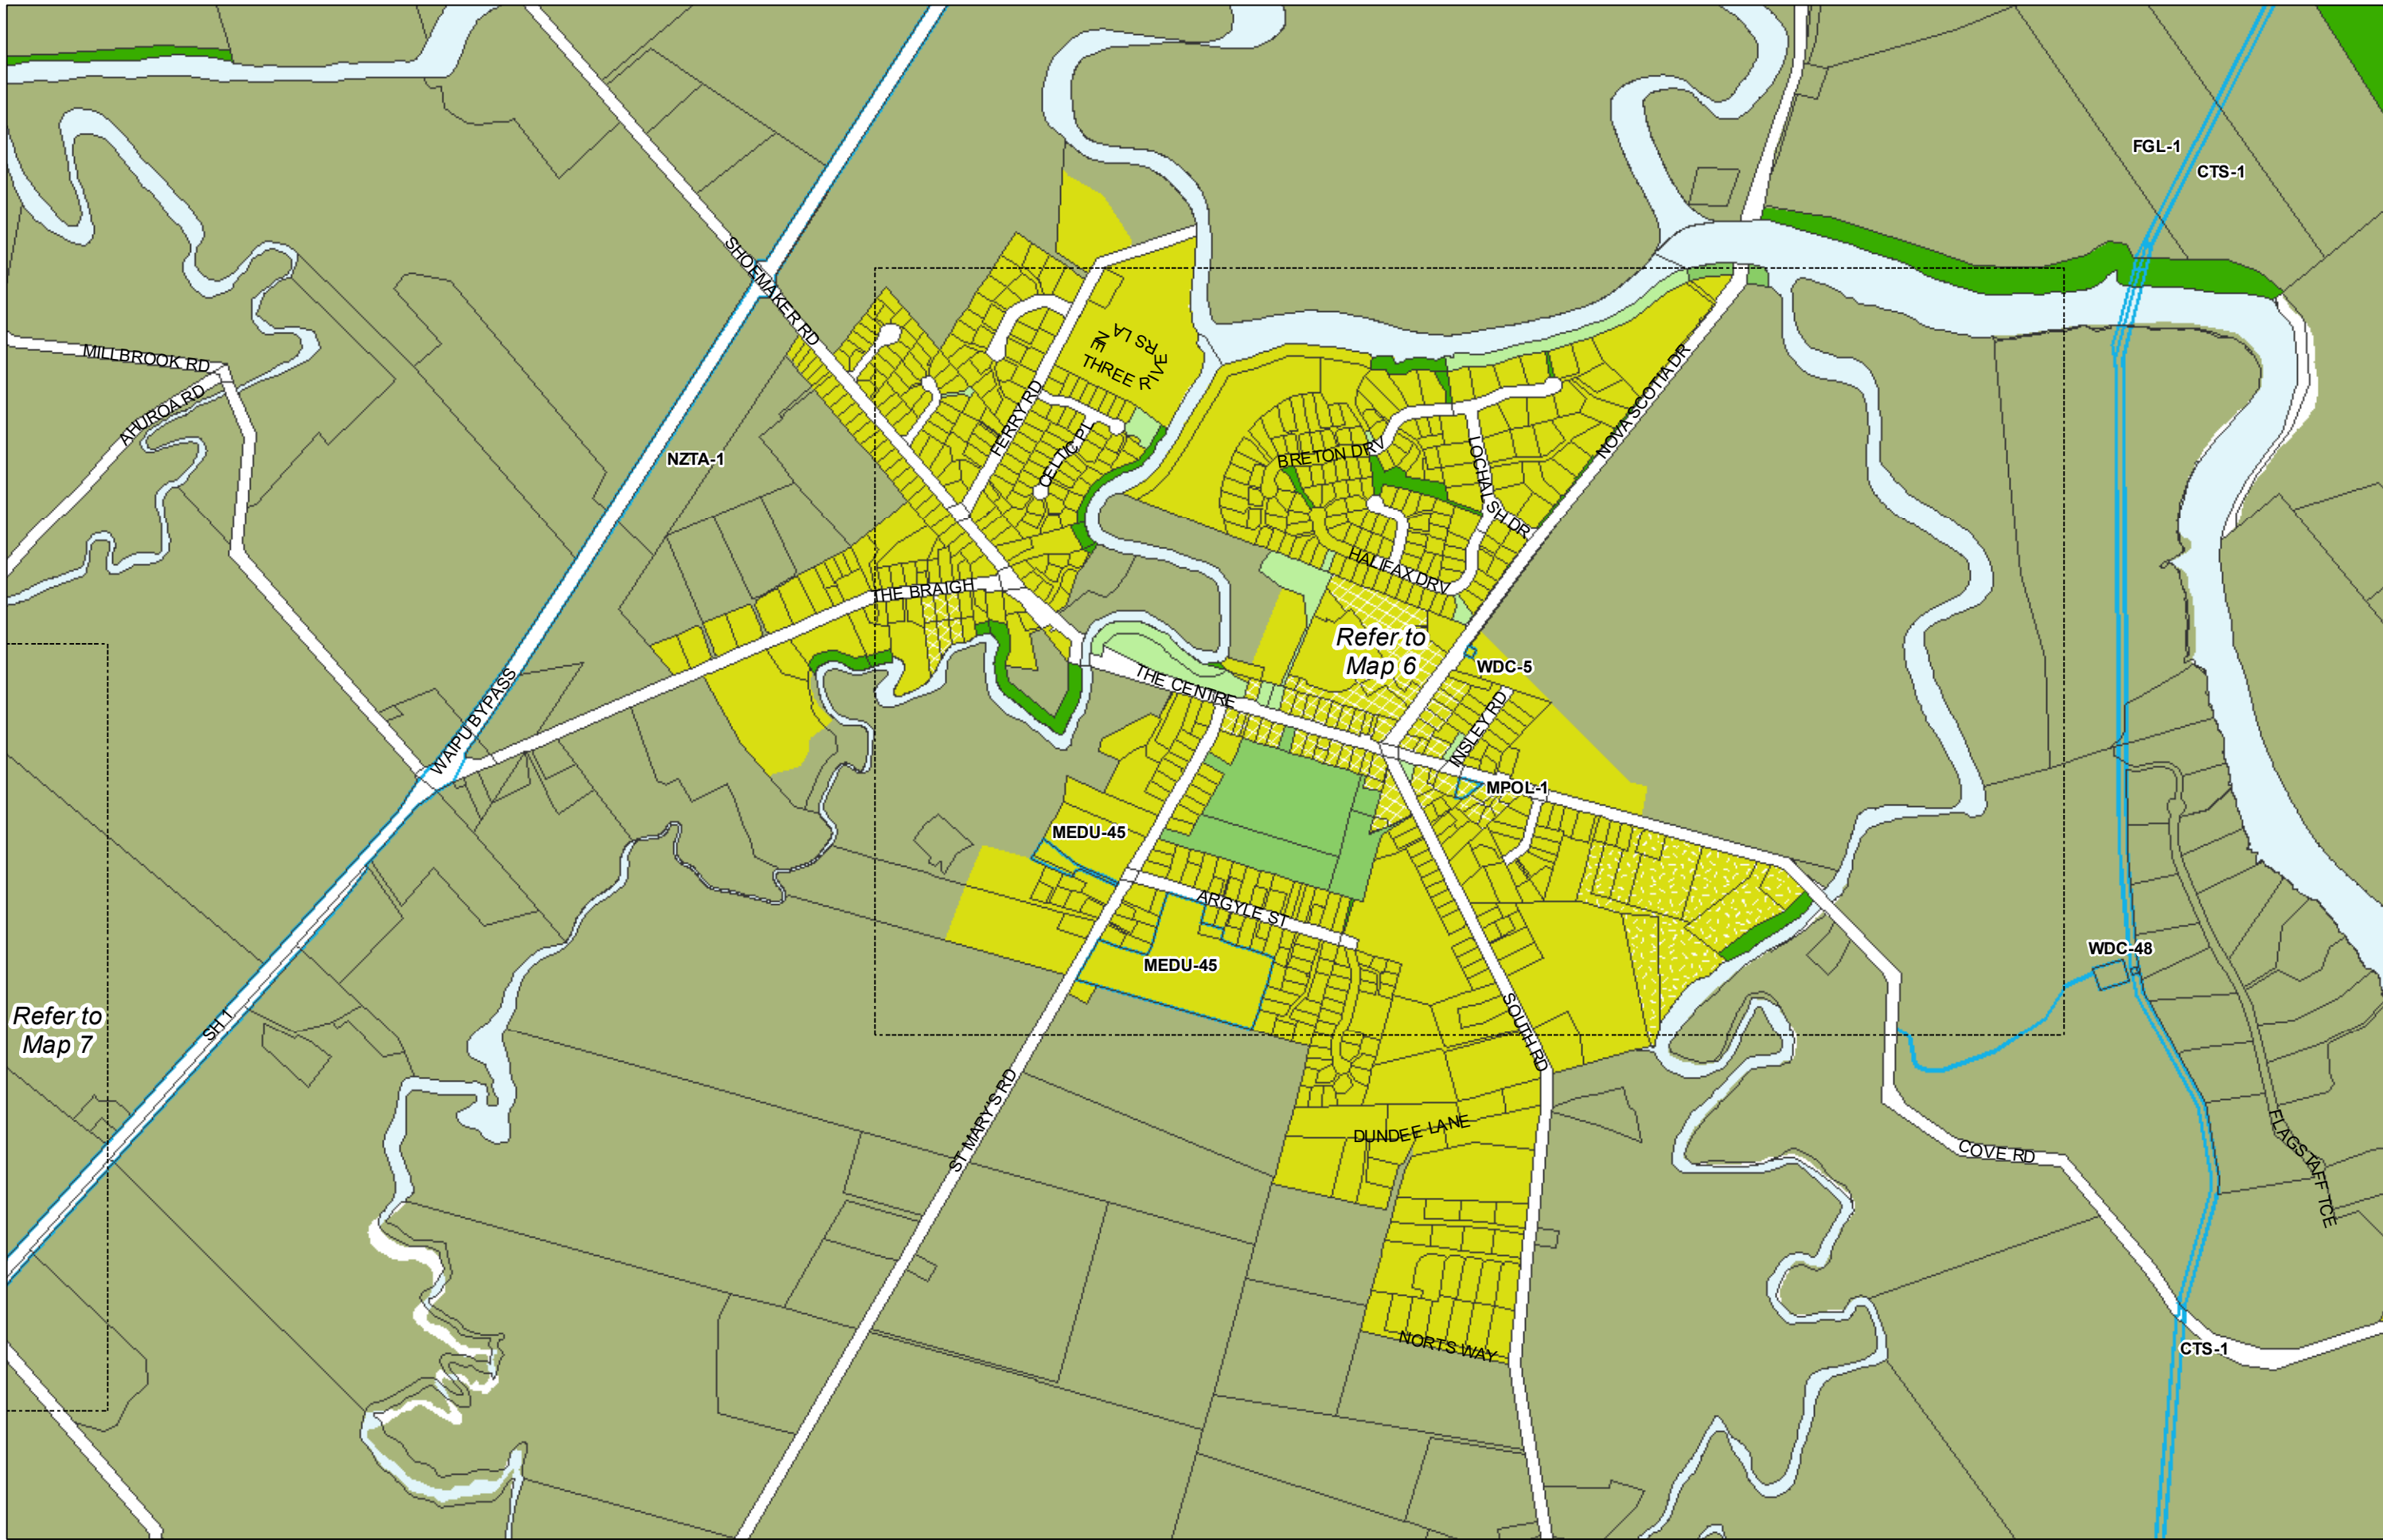

WHANGAREI DISTRICT COUNCIL OPERATIVE PLANNING MAP

**Area Specific Matters - Map 48
Waipu**