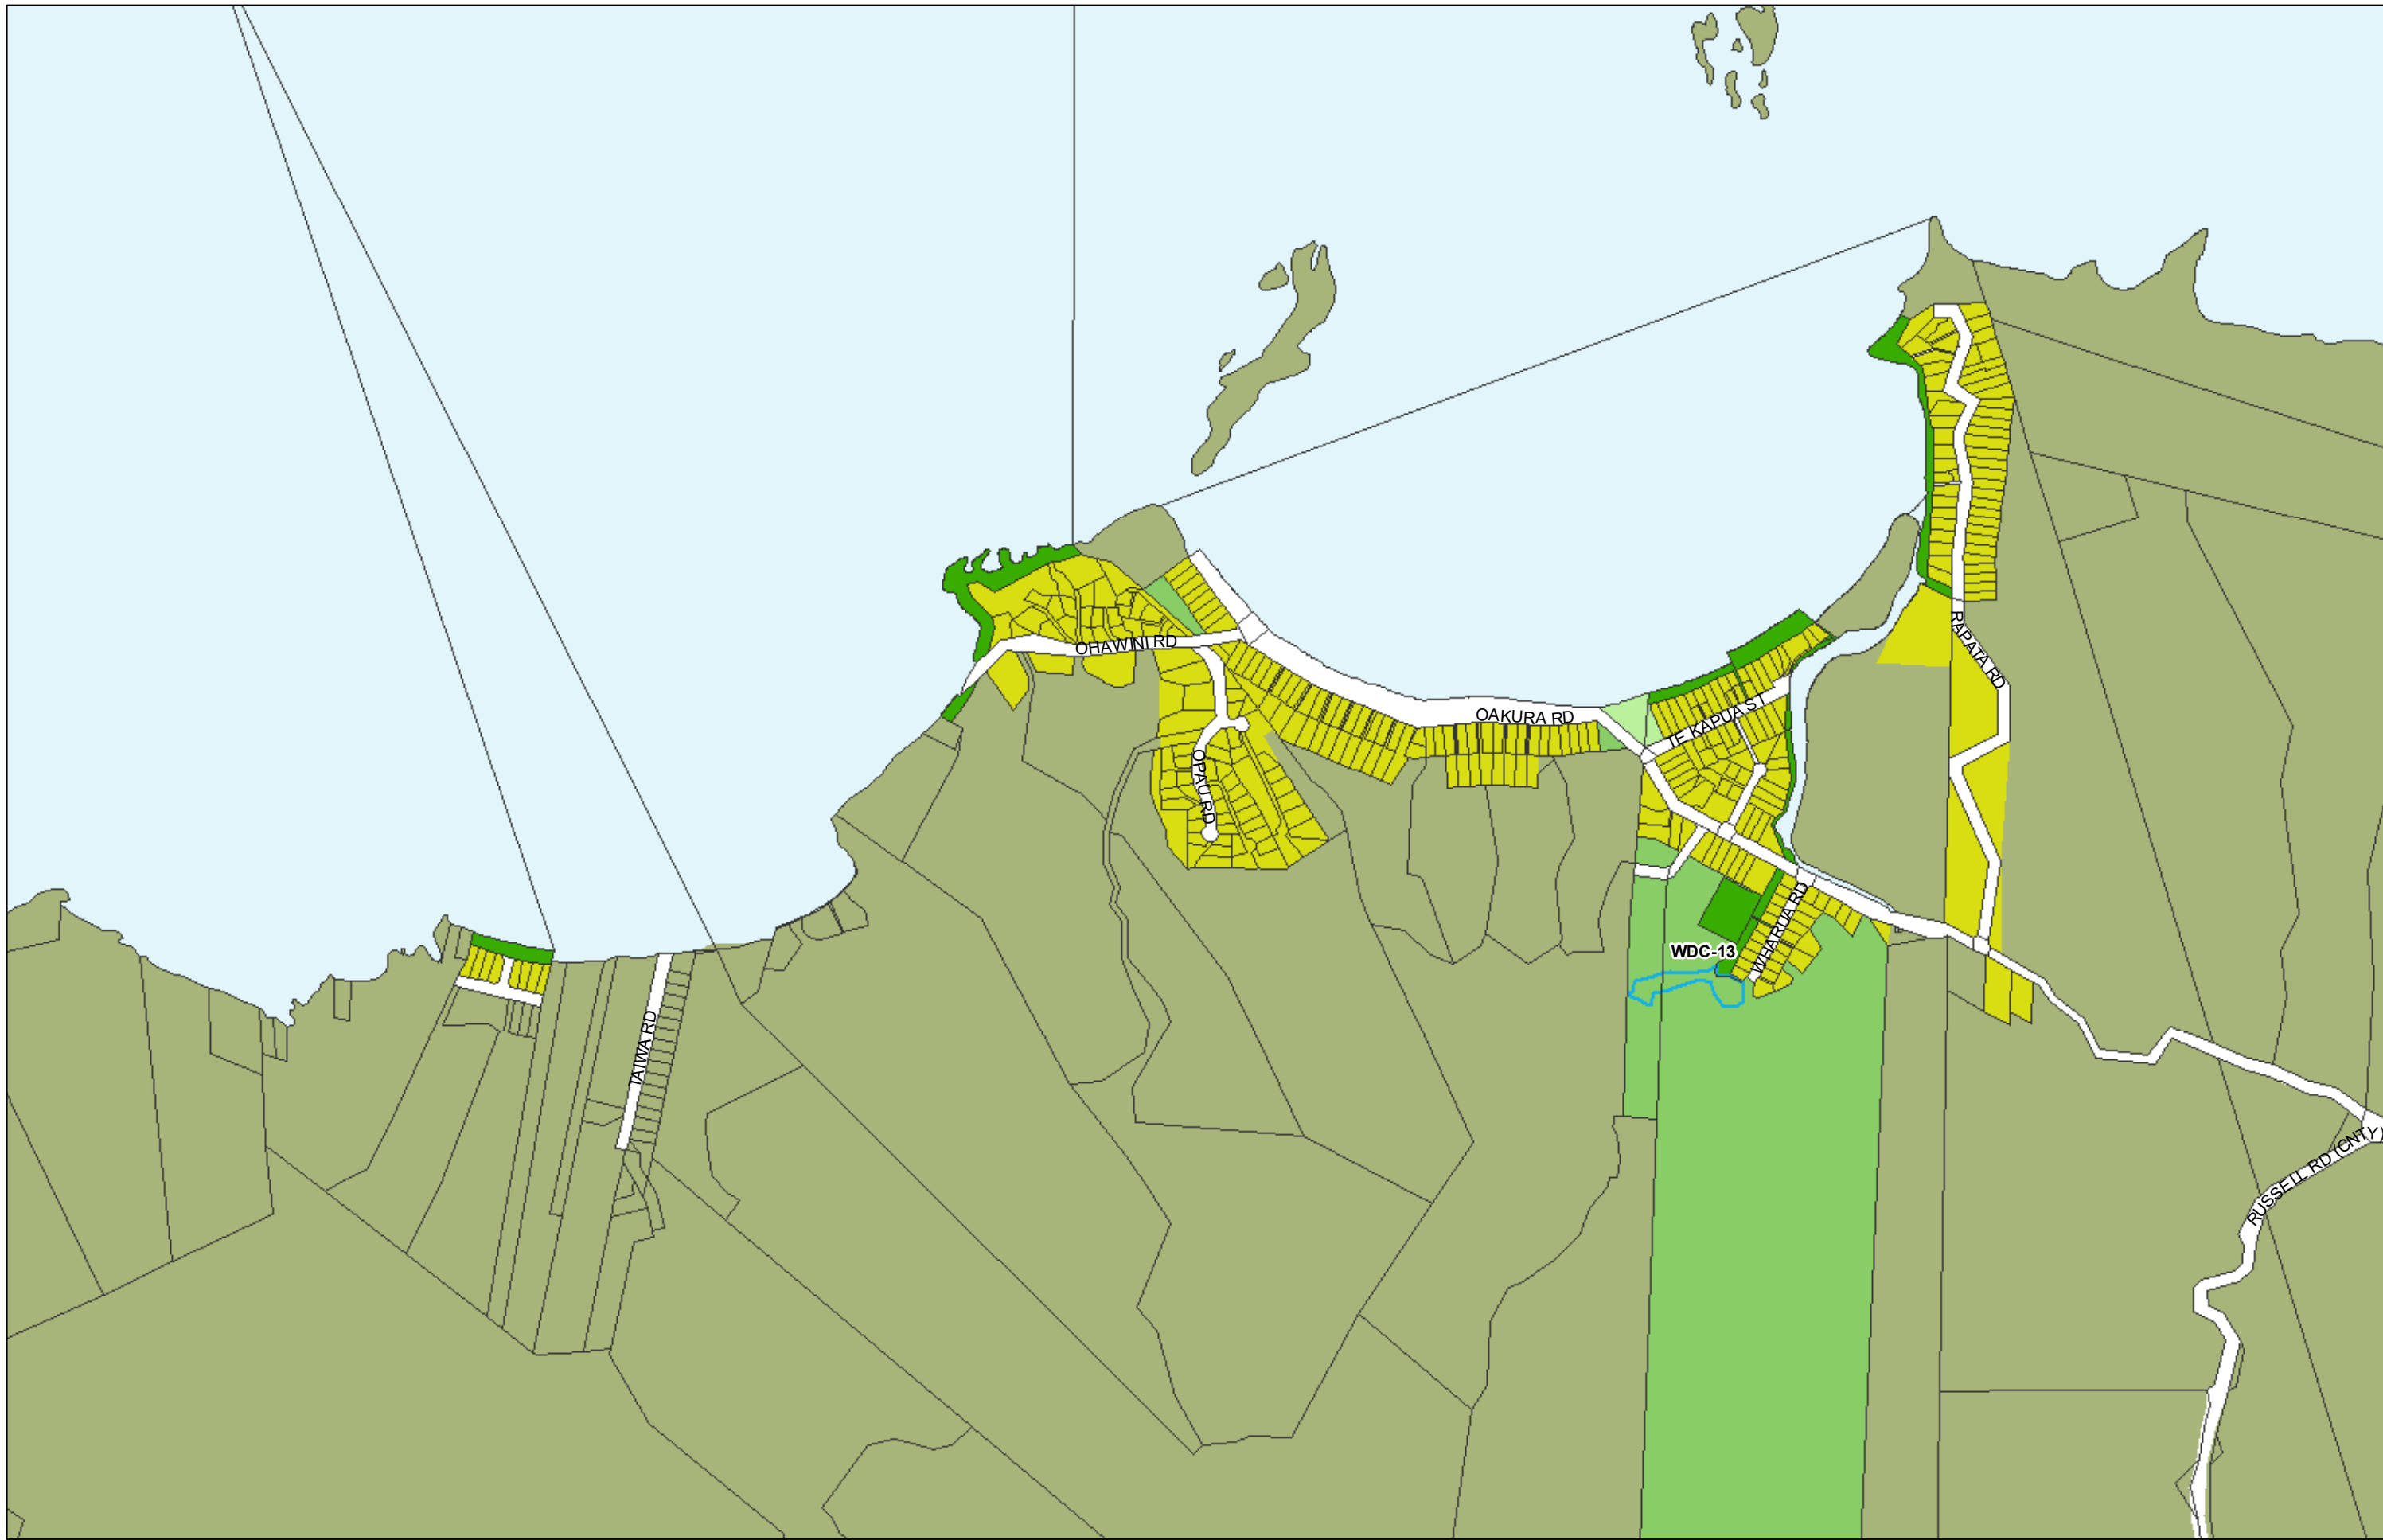

(C) Crown Copyright Reserved.

WHANGAREI DISTRICT COUNCIL OPERATIVE PLANNING MAP

**Area Specific Matters - Map 22
Whangaruru South/Oakura**