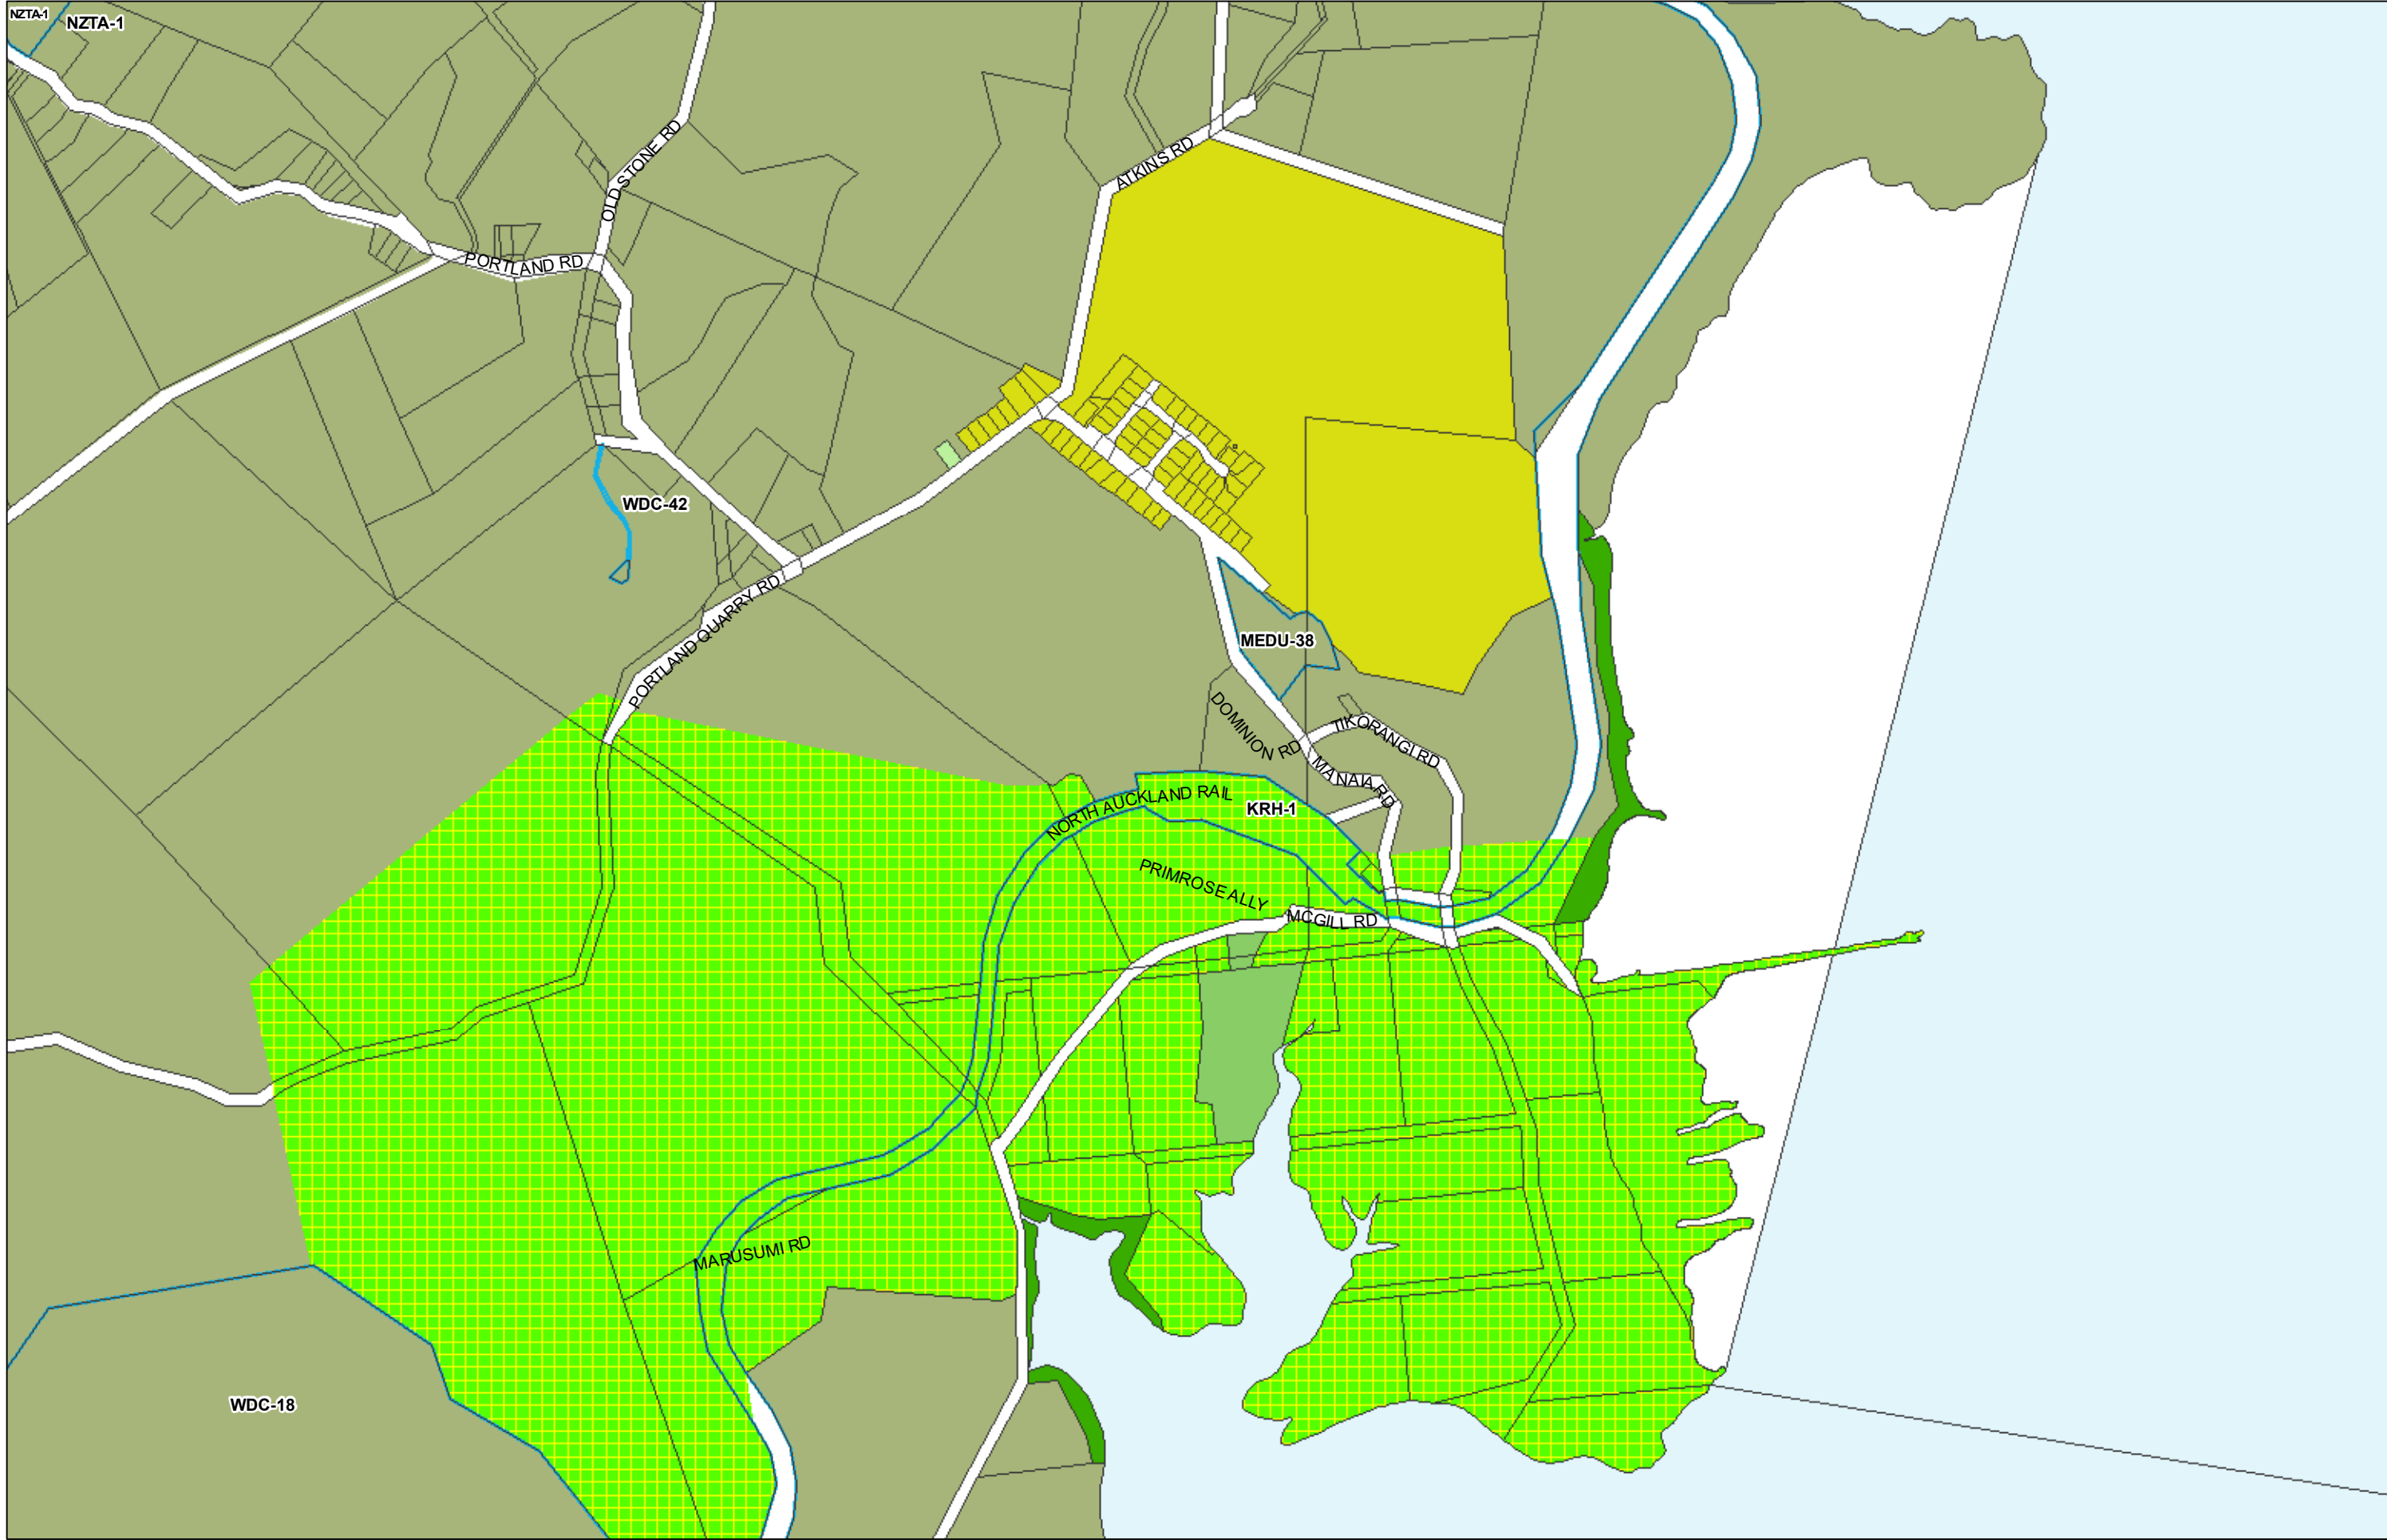

WHANGAREI DISTRICT COUNCIL OPERATIVE PLANNING MAP

**Area Specific Matters - Map 77
Portland**