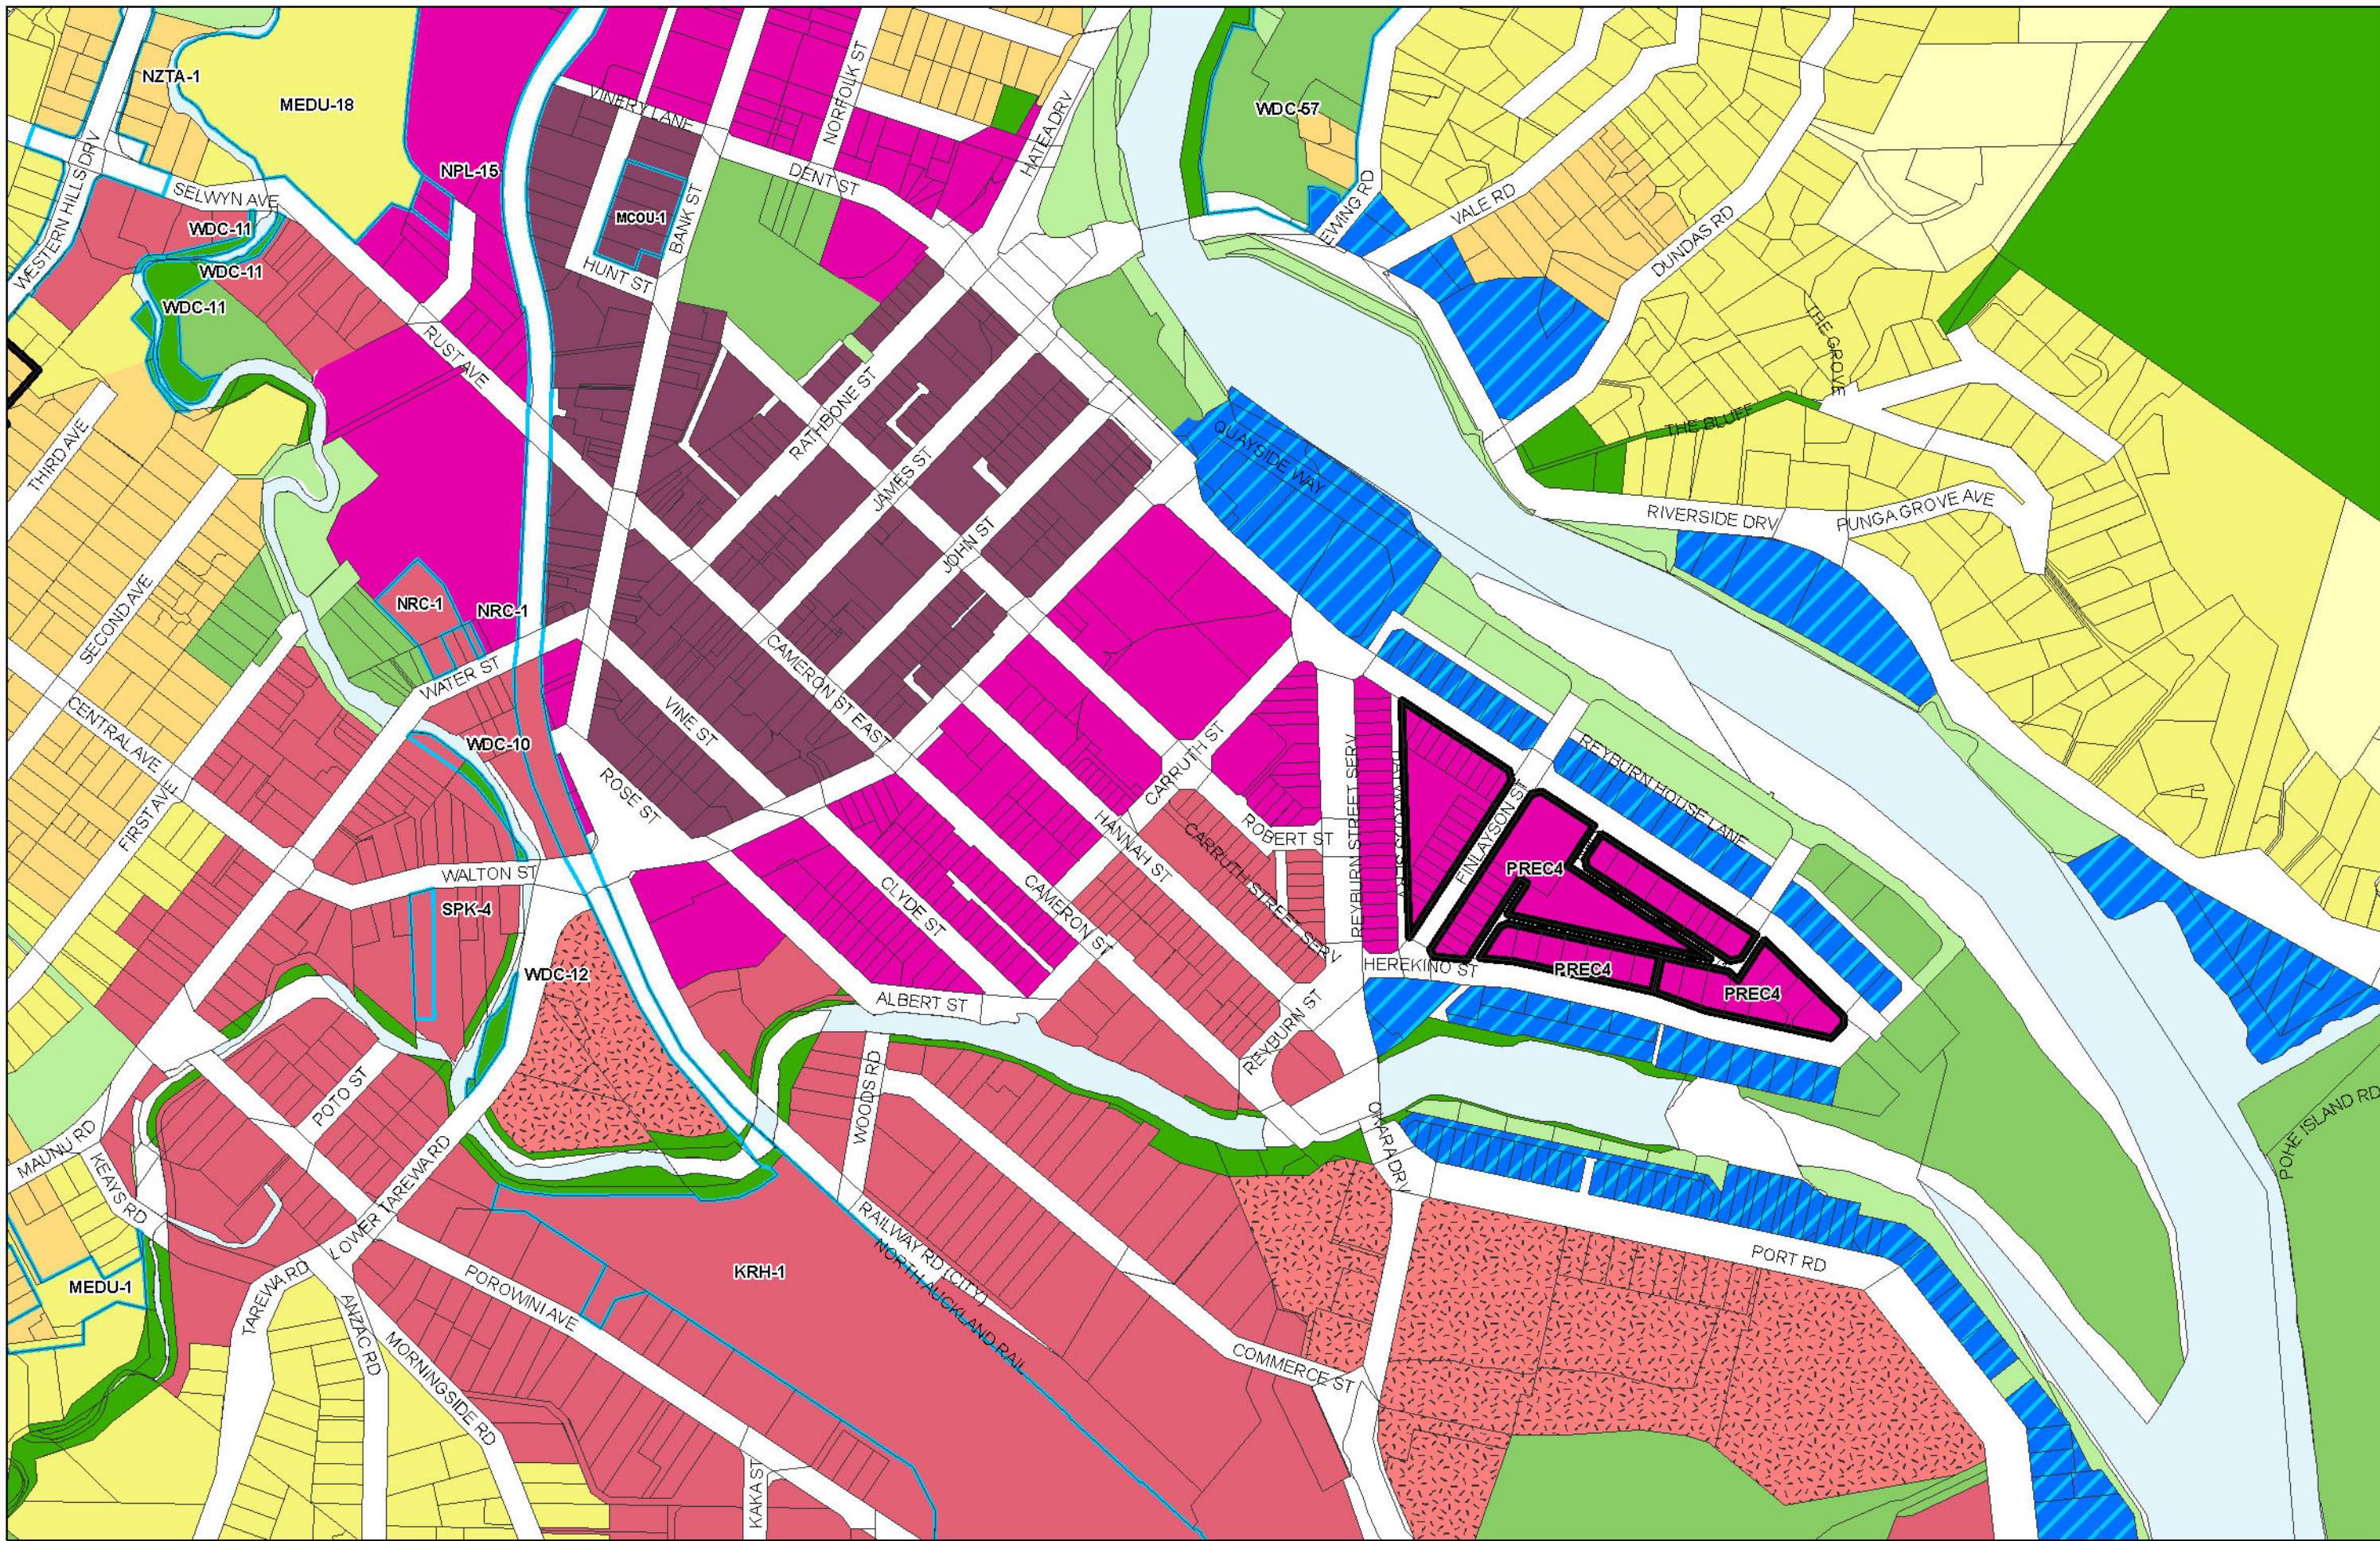

WHANGAREI DISTRICT COUNCIL OPERATIVE PLANNING MAP

**Area Specific Matters - Map 68
Whangarei City**