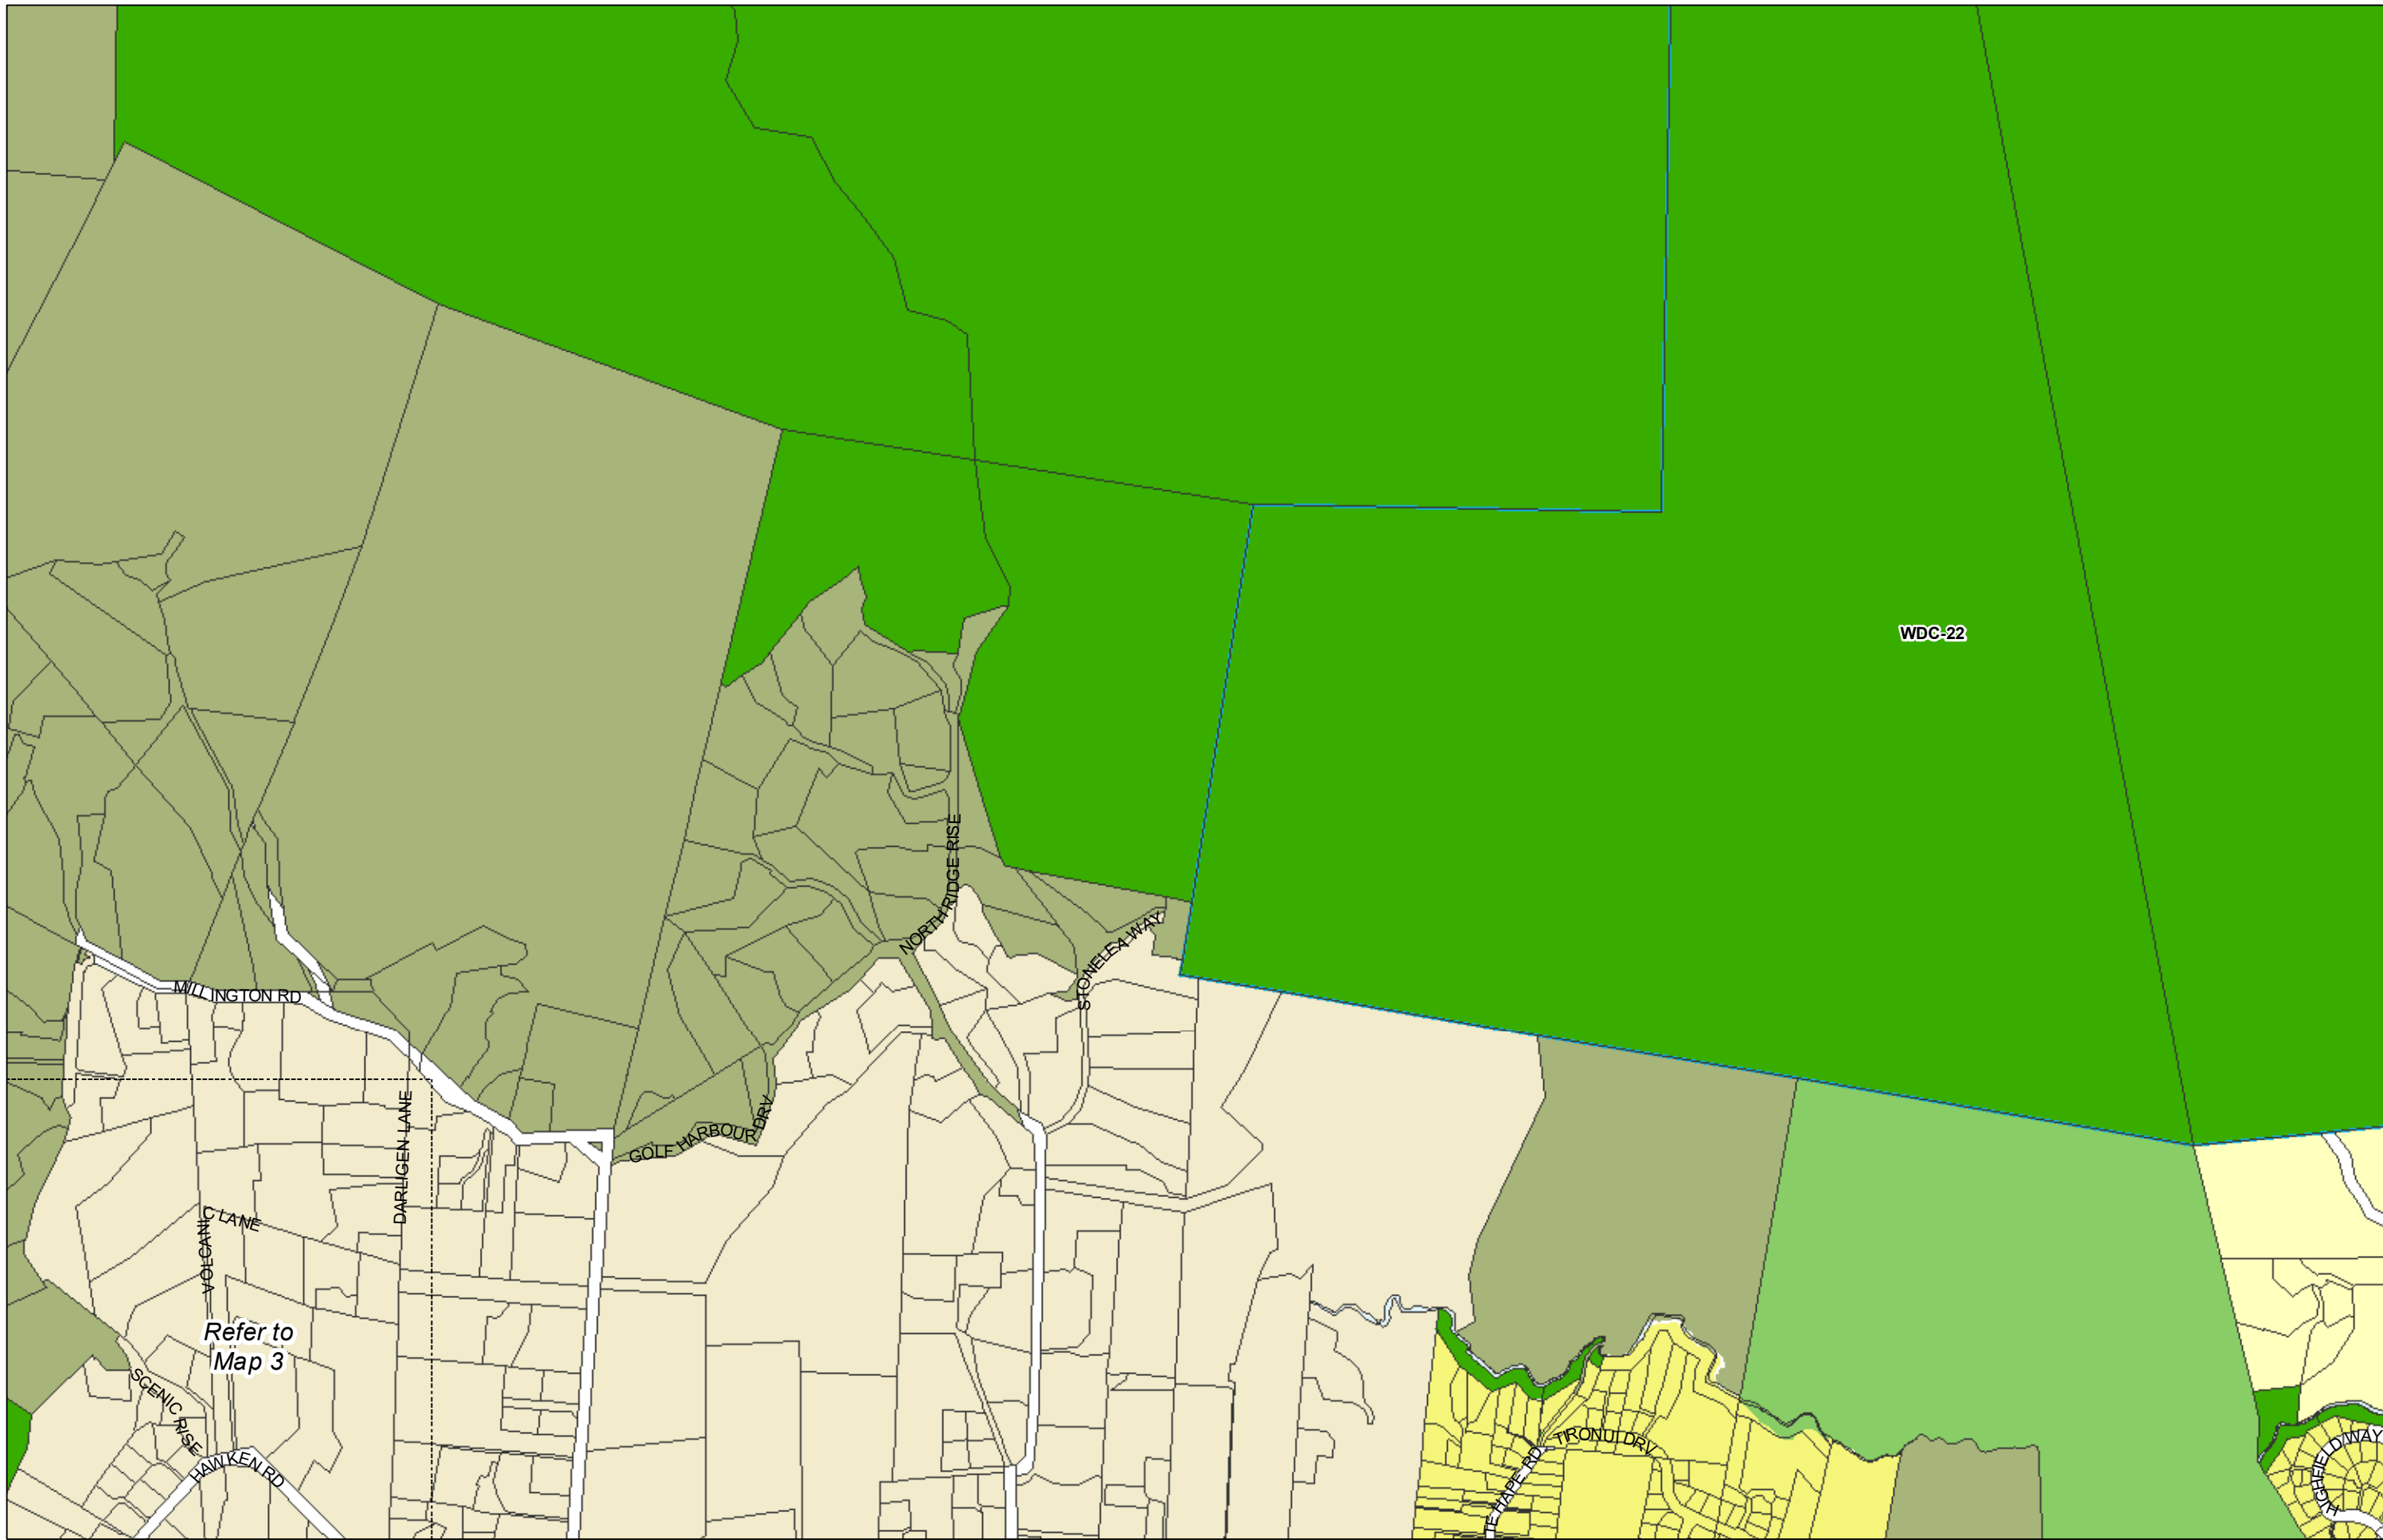

(C) Crown Copyright Reserved.

WHANGAREI DISTRICT COUNCIL OPERATIVE PLANNING MAP

Area Specific Matters - Map 65 Maunu