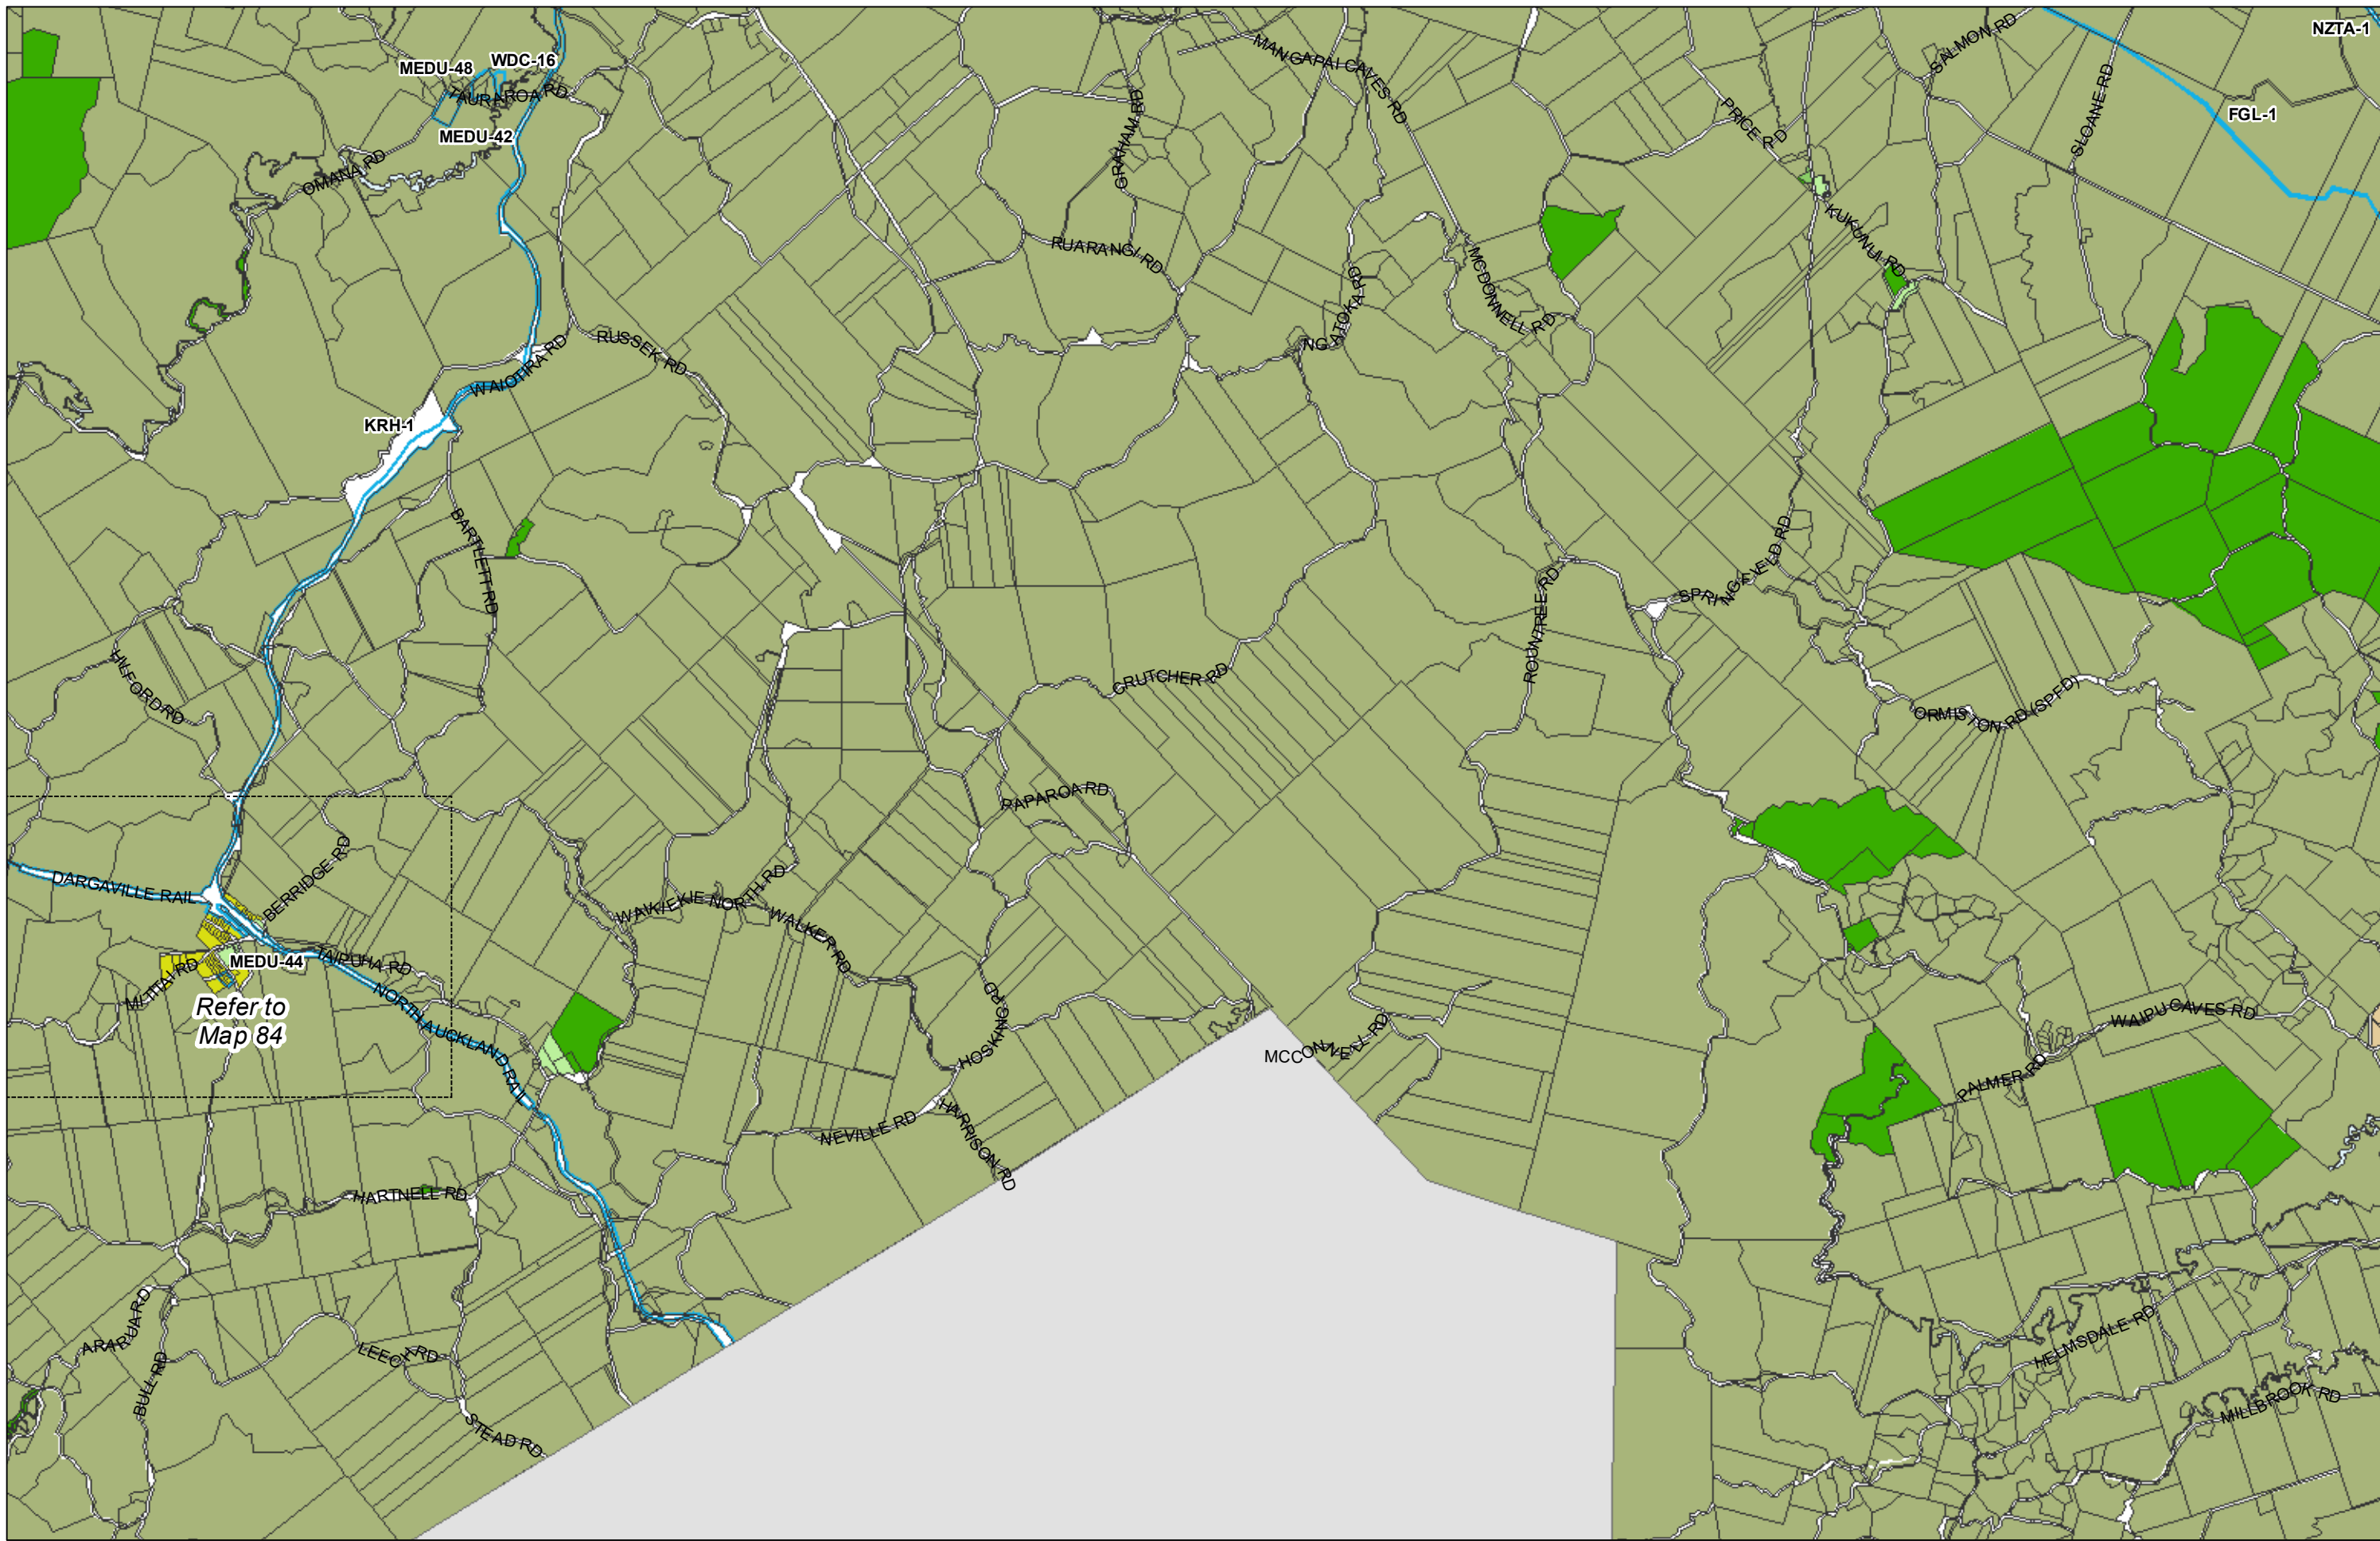

Refer to
Map 84

WHANGAREI DISTRICT COUNCIL OPERATIVE PLANNING MAP

Area Specific Matters - Map 16