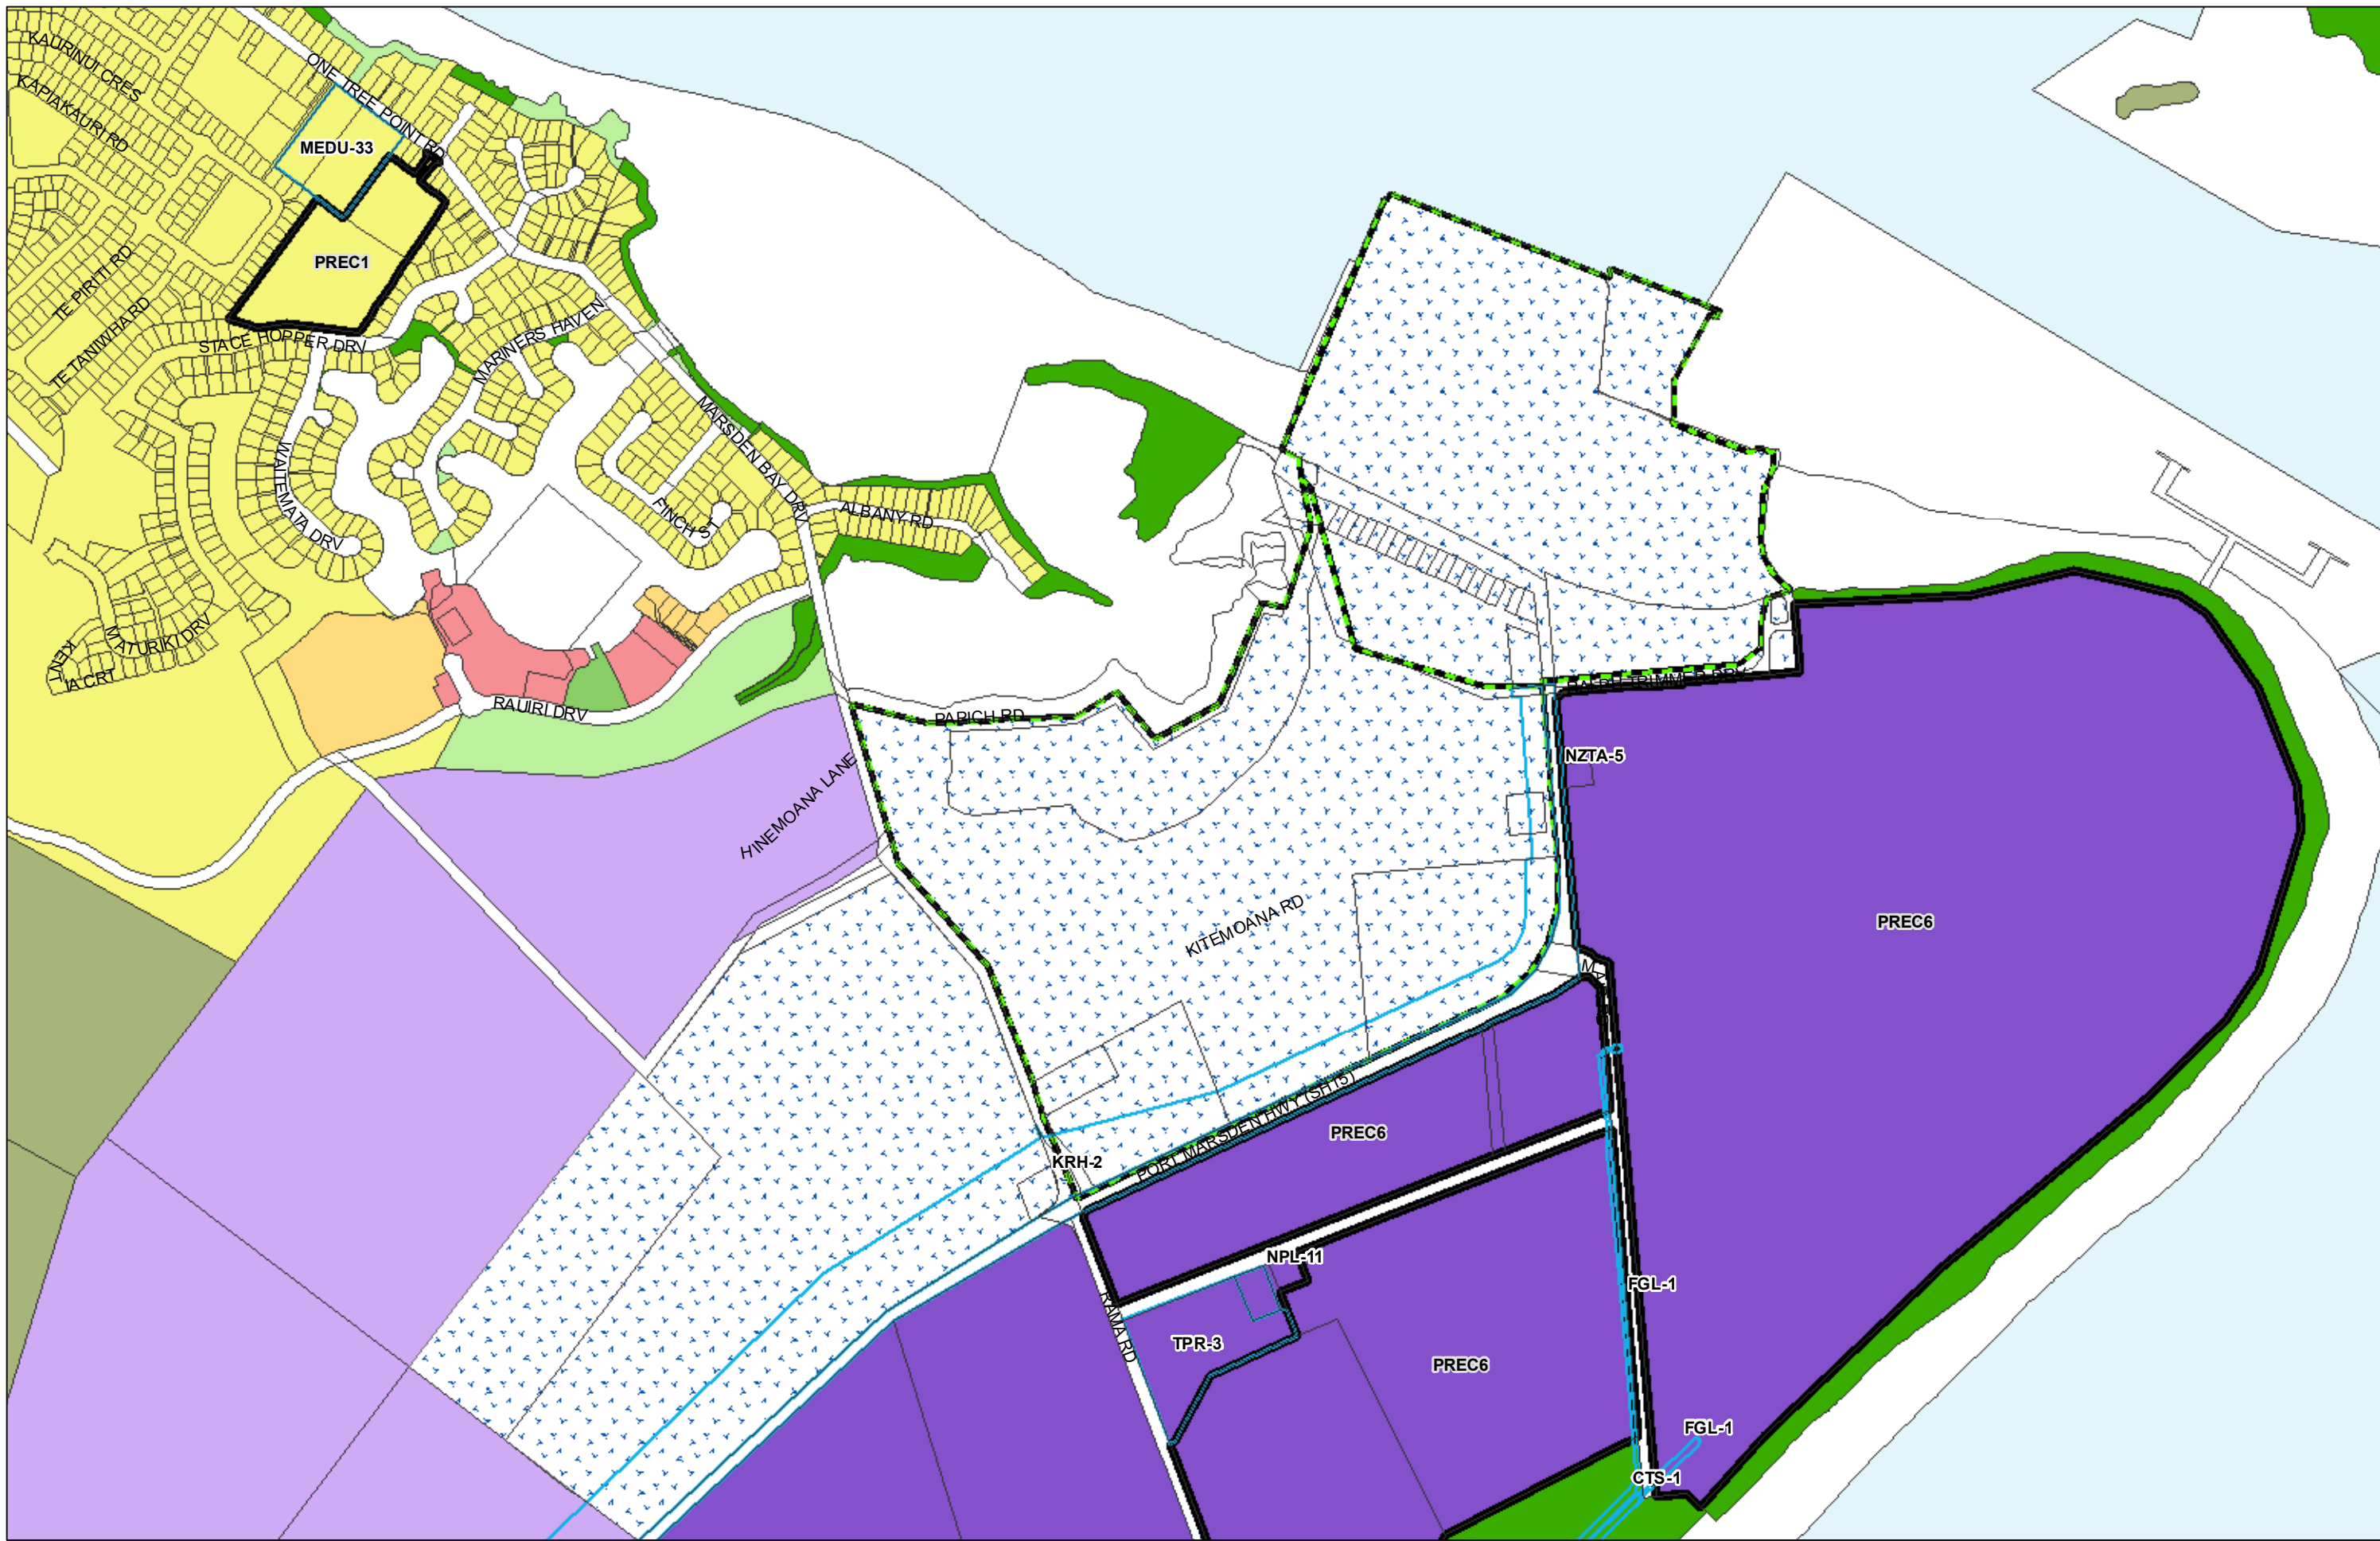

WHANGAREI DISTRICT COUNCIL OPERATIVE PLANNING MAP

**Area Specific Matters - Map 43
Marsden Bay**