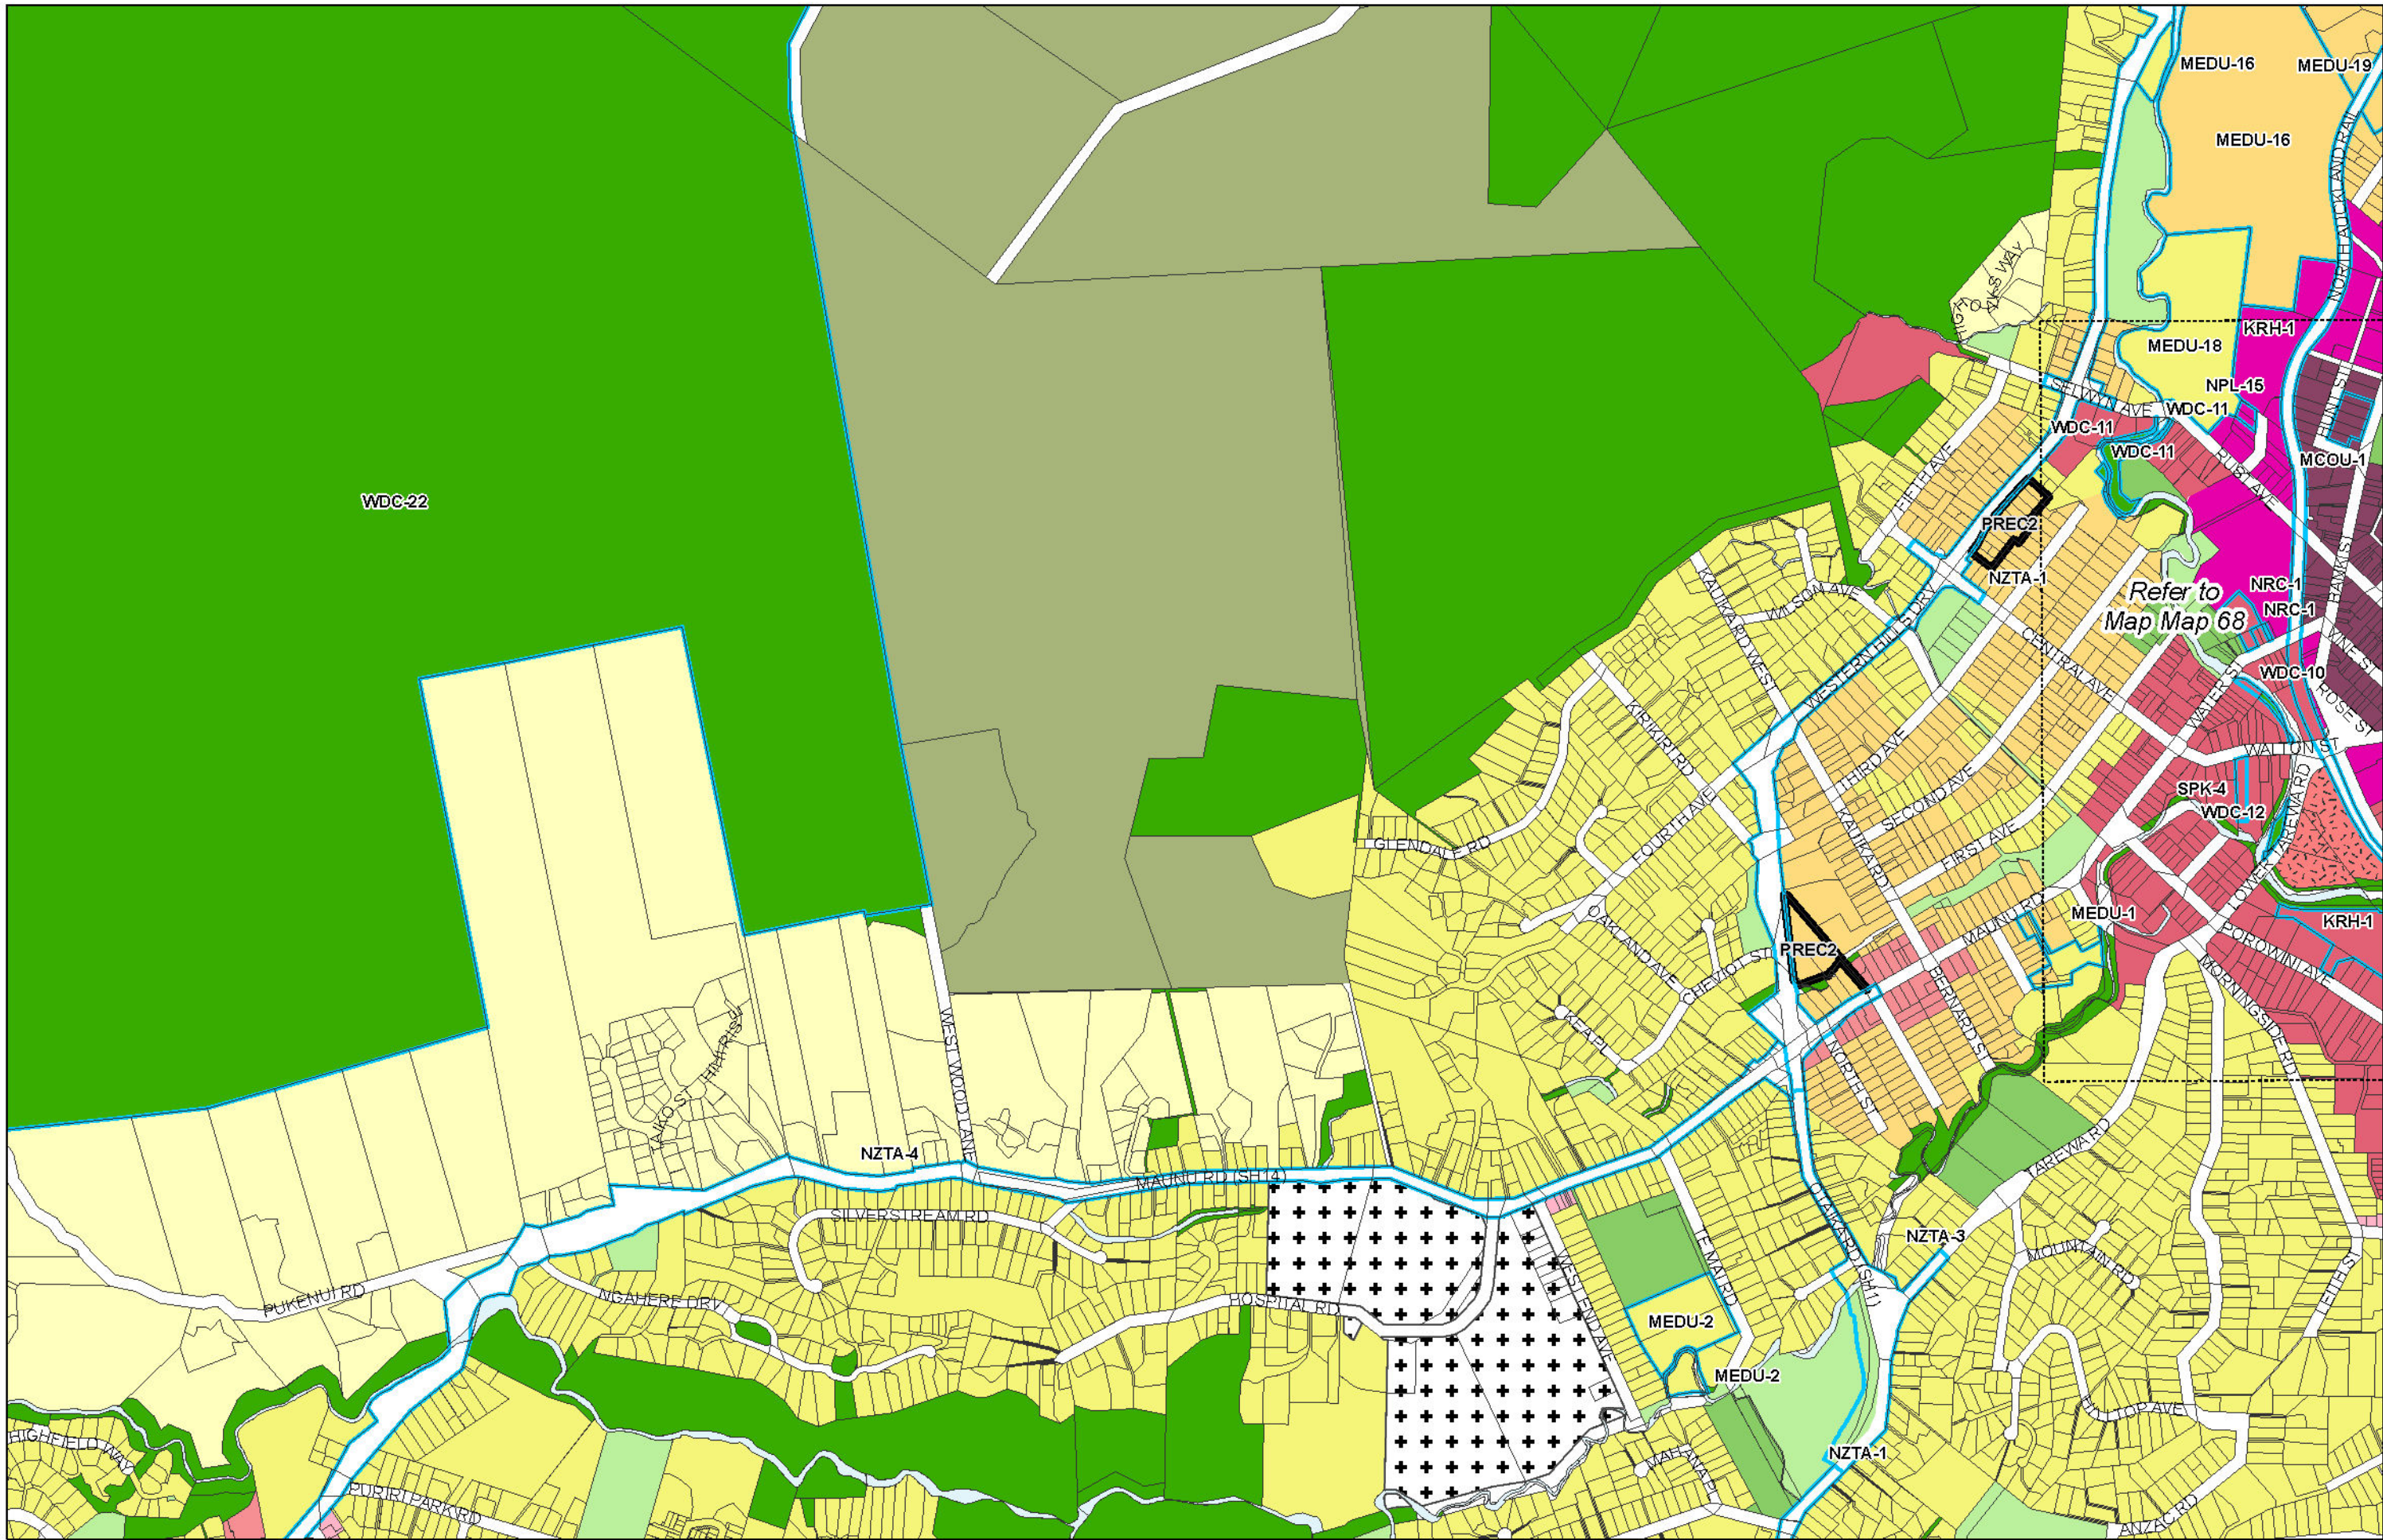

Refer to
Map Map 68

WHANGAREI DISTRICT COUNCIL OPERATIVE PLANNING MAP

Area Specific Matters - Map 66

Avenues