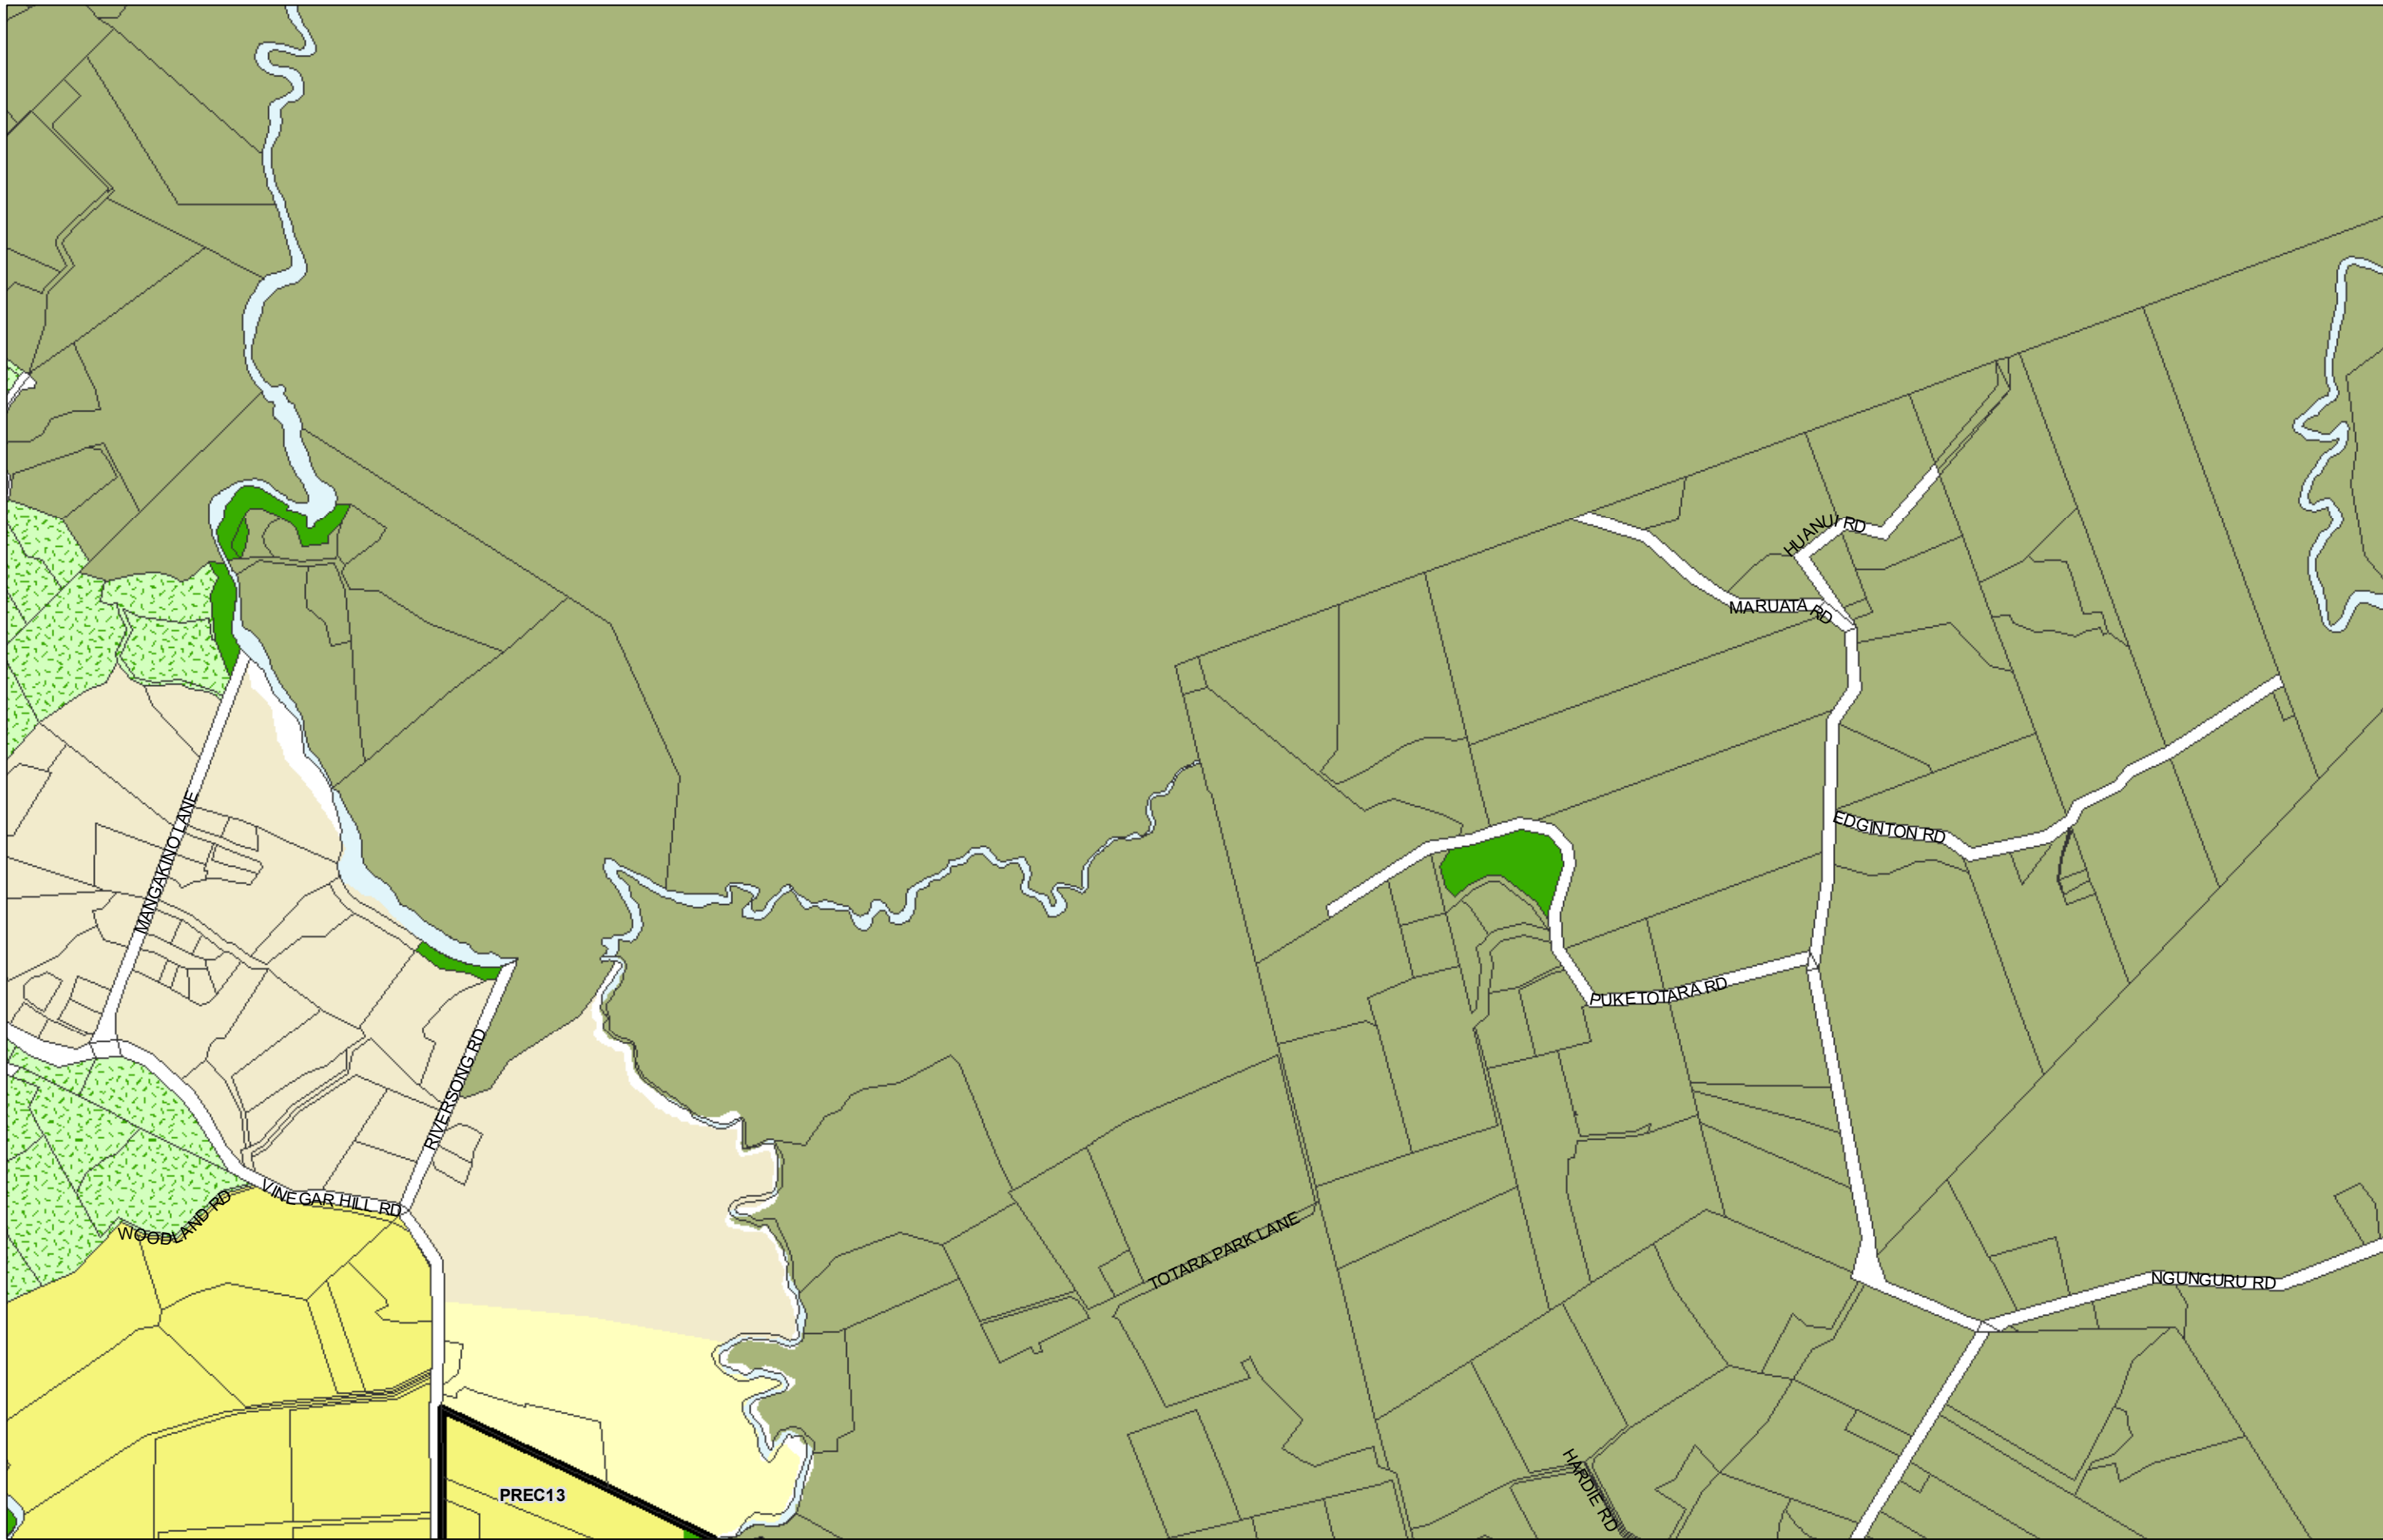

PREC13

(C) Crown Copyright Reserved.

WHANGAREI DISTRICT COUNCIL OPERATIVE PLANNING MAP

**Area Specific Matters - Map 56
Tikipunga North**