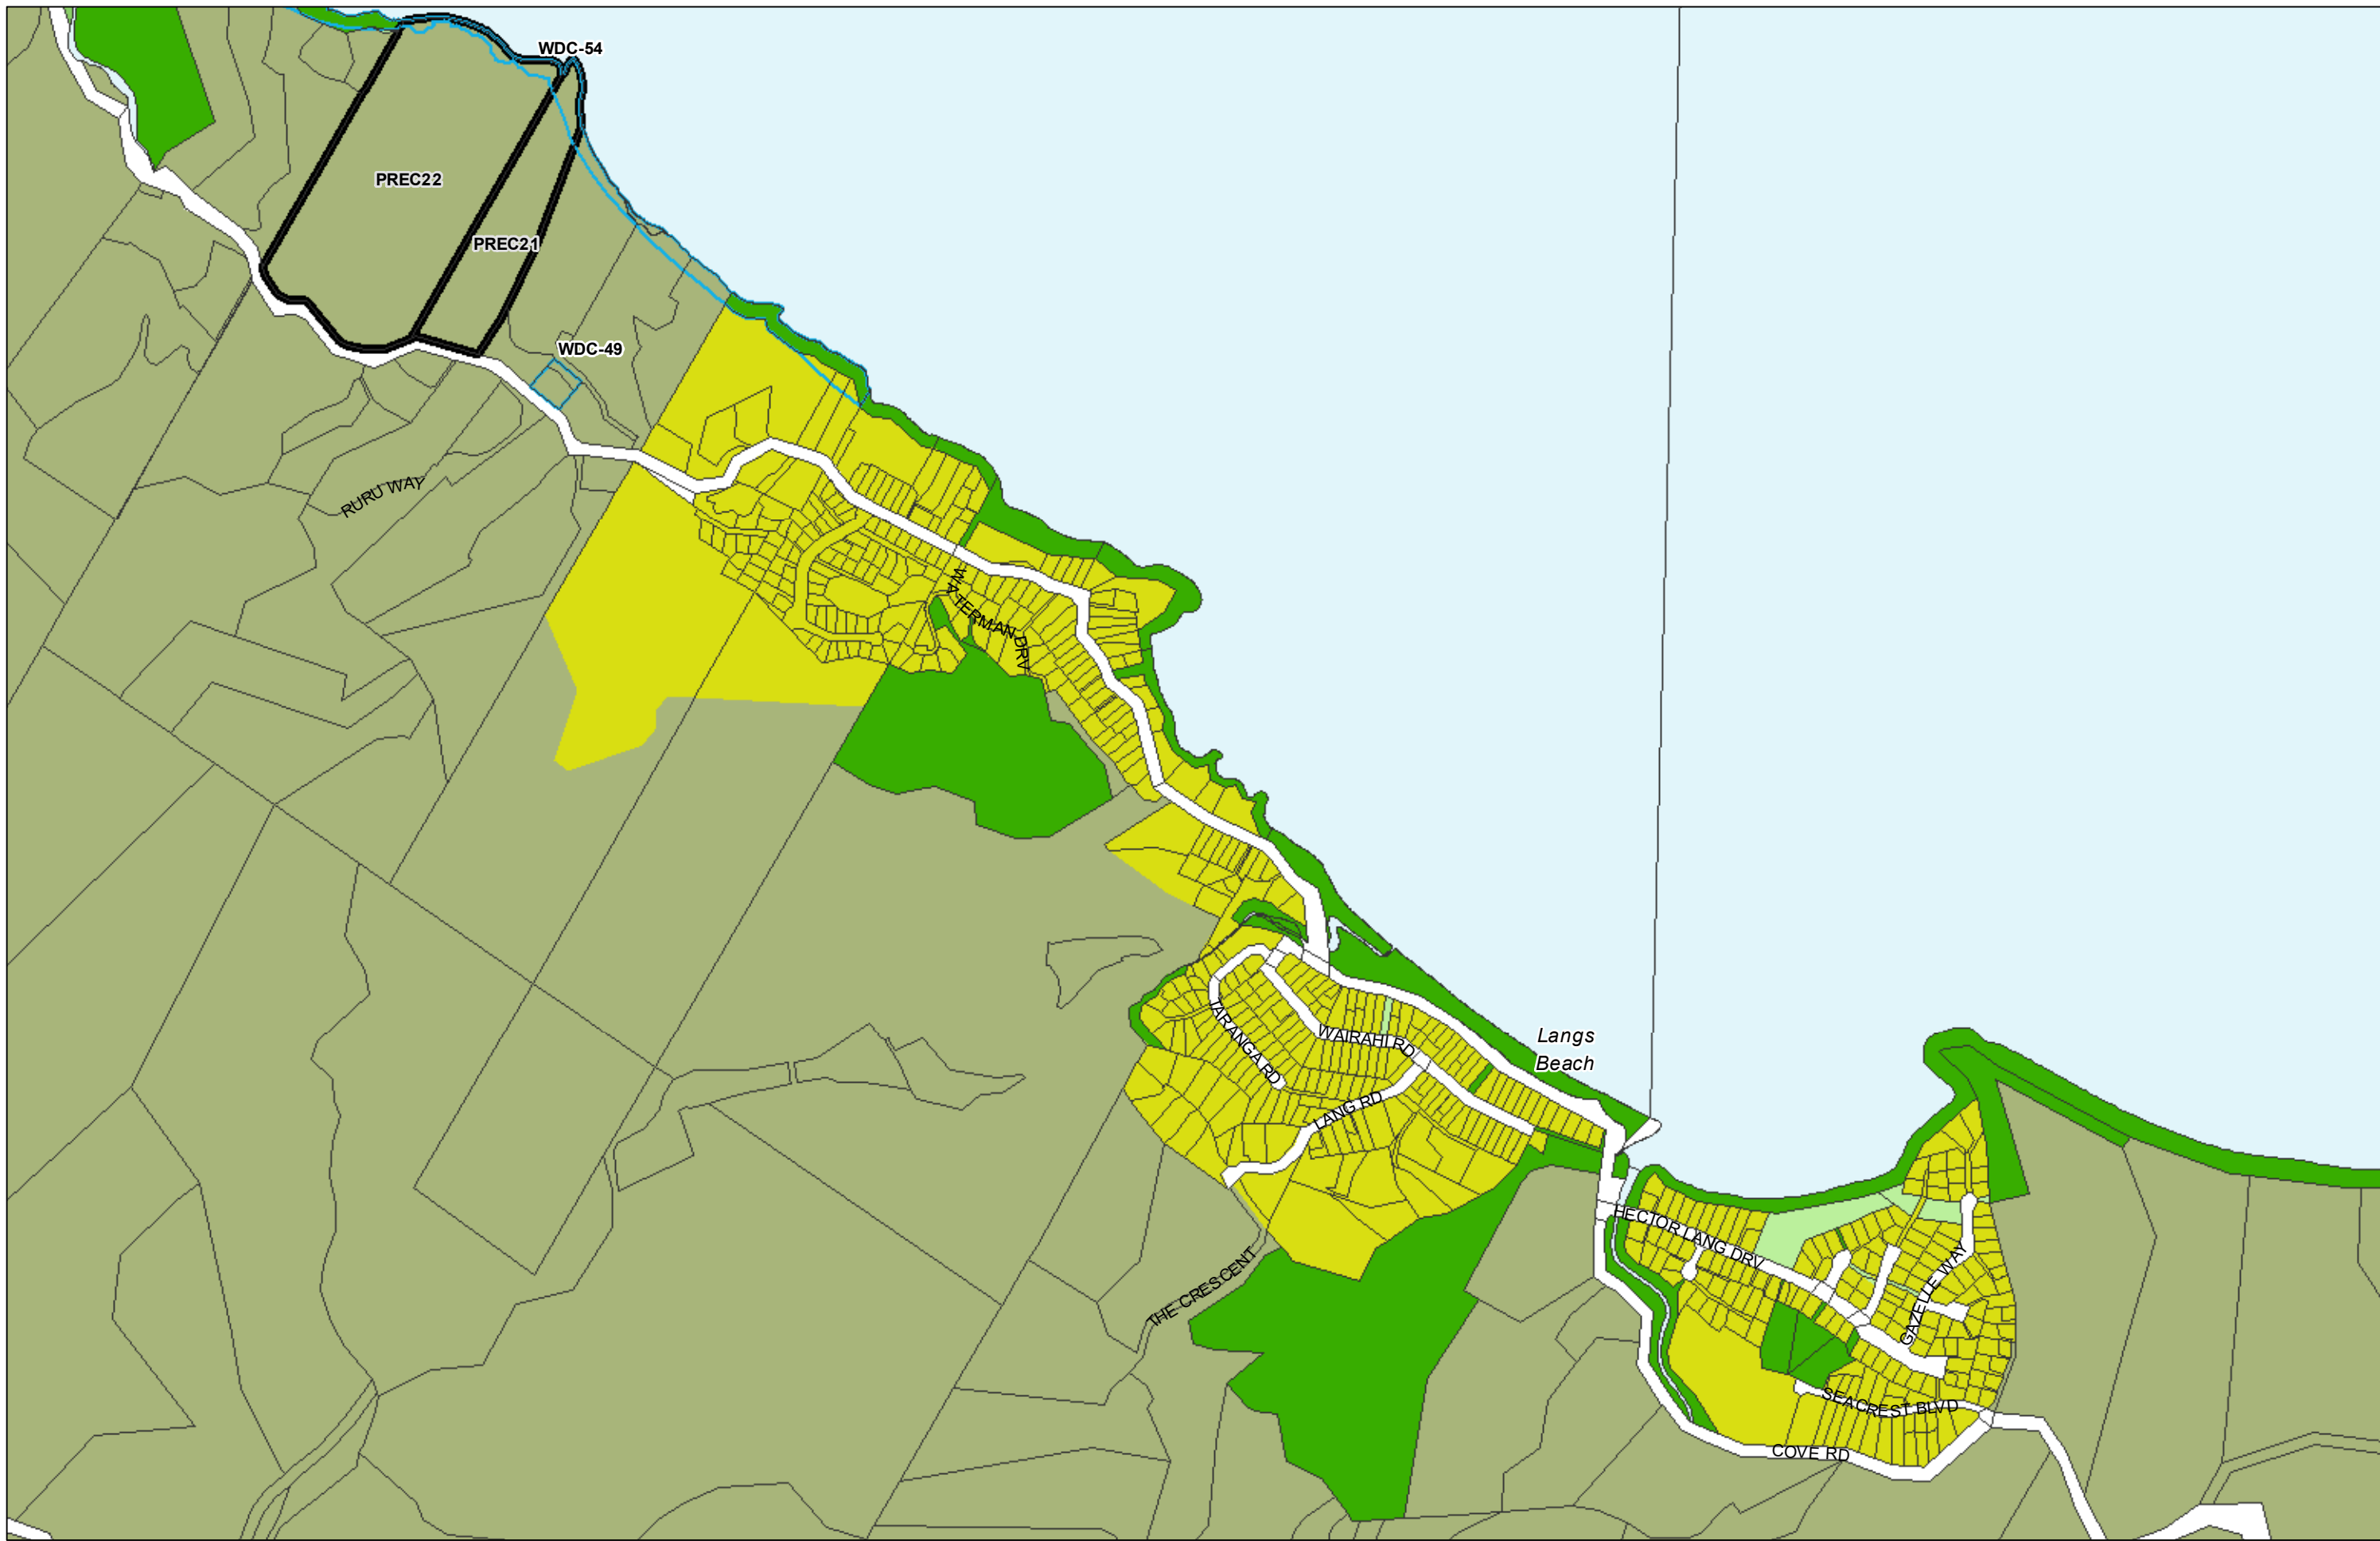

WHANGAREI DISTRICT COUNCIL OPERATIVE PLANNING MAP

**Area Specific Matters - Map 51
Langs Beach**