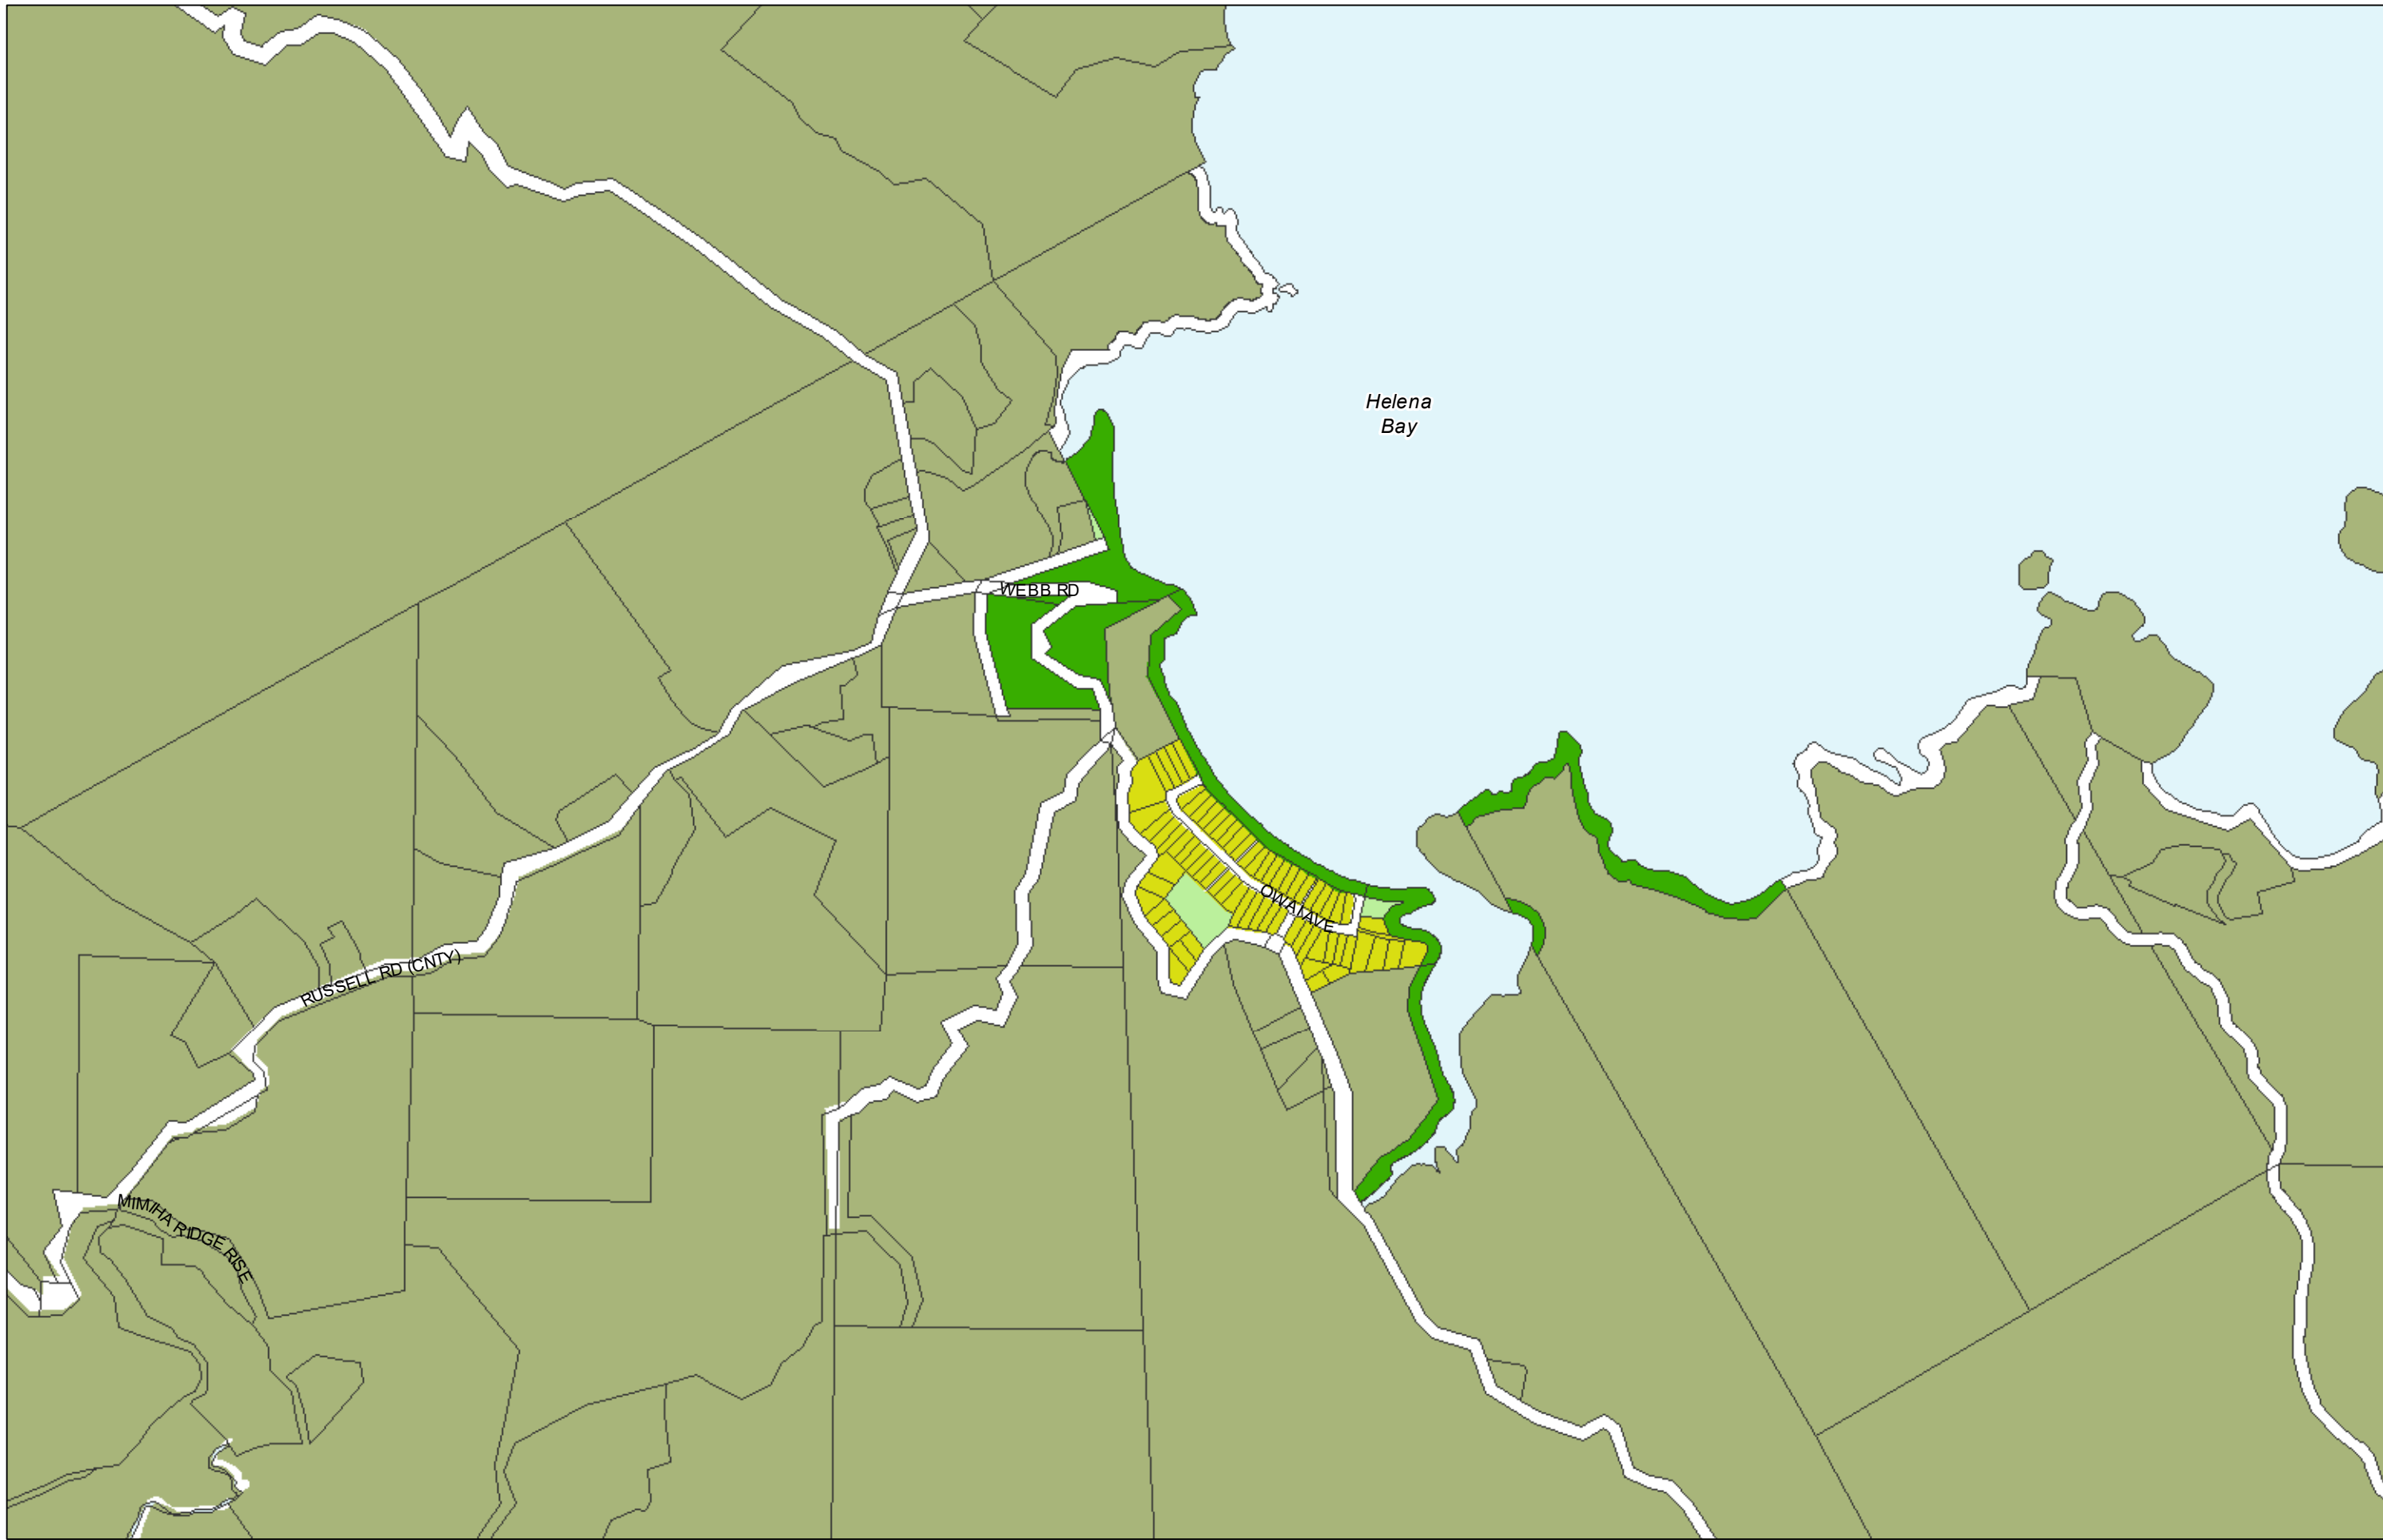

(C) Crown Copyright Reserved.

WHANGAREI DISTRICT COUNCIL OPERATIVE PLANNING MAP

**Area Specific Matters - Map 23
Helena/Teal Bay**