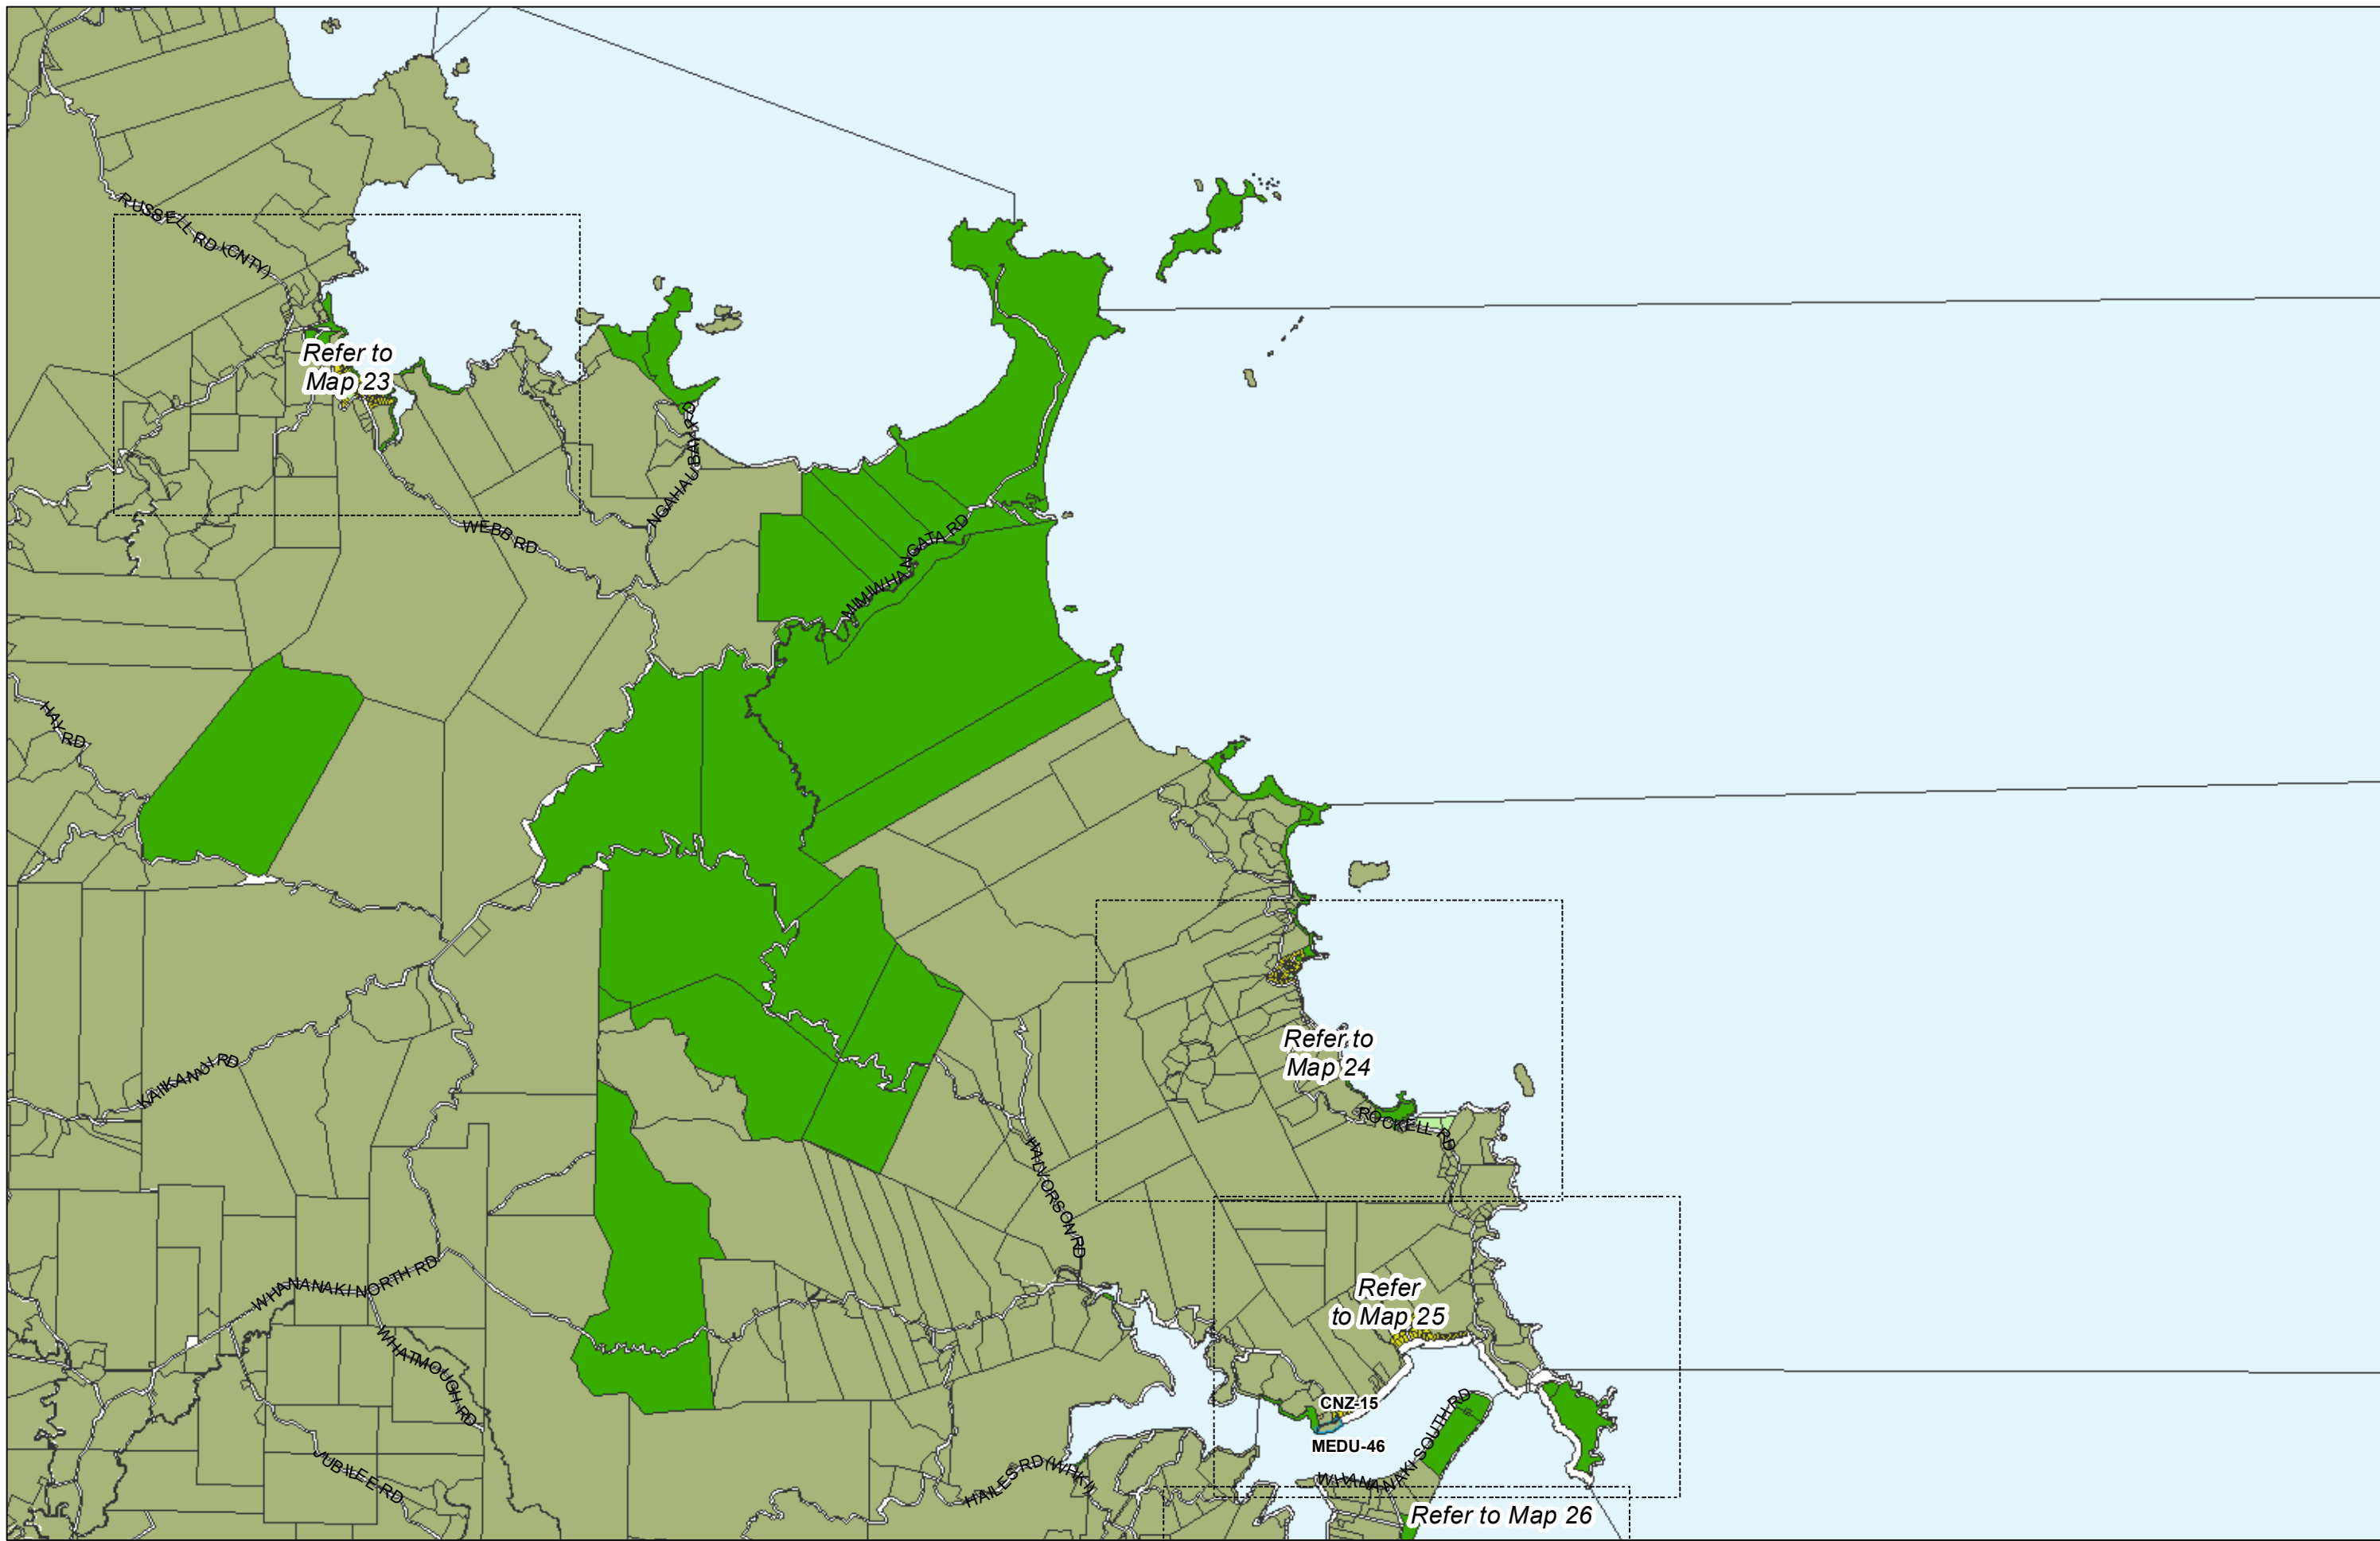

(C) Crown Copyright Reserved.

WHANGAREI DISTRICT COUNCIL OPERATIVE PLANNING MAP

Area Specific Matters - Map 3