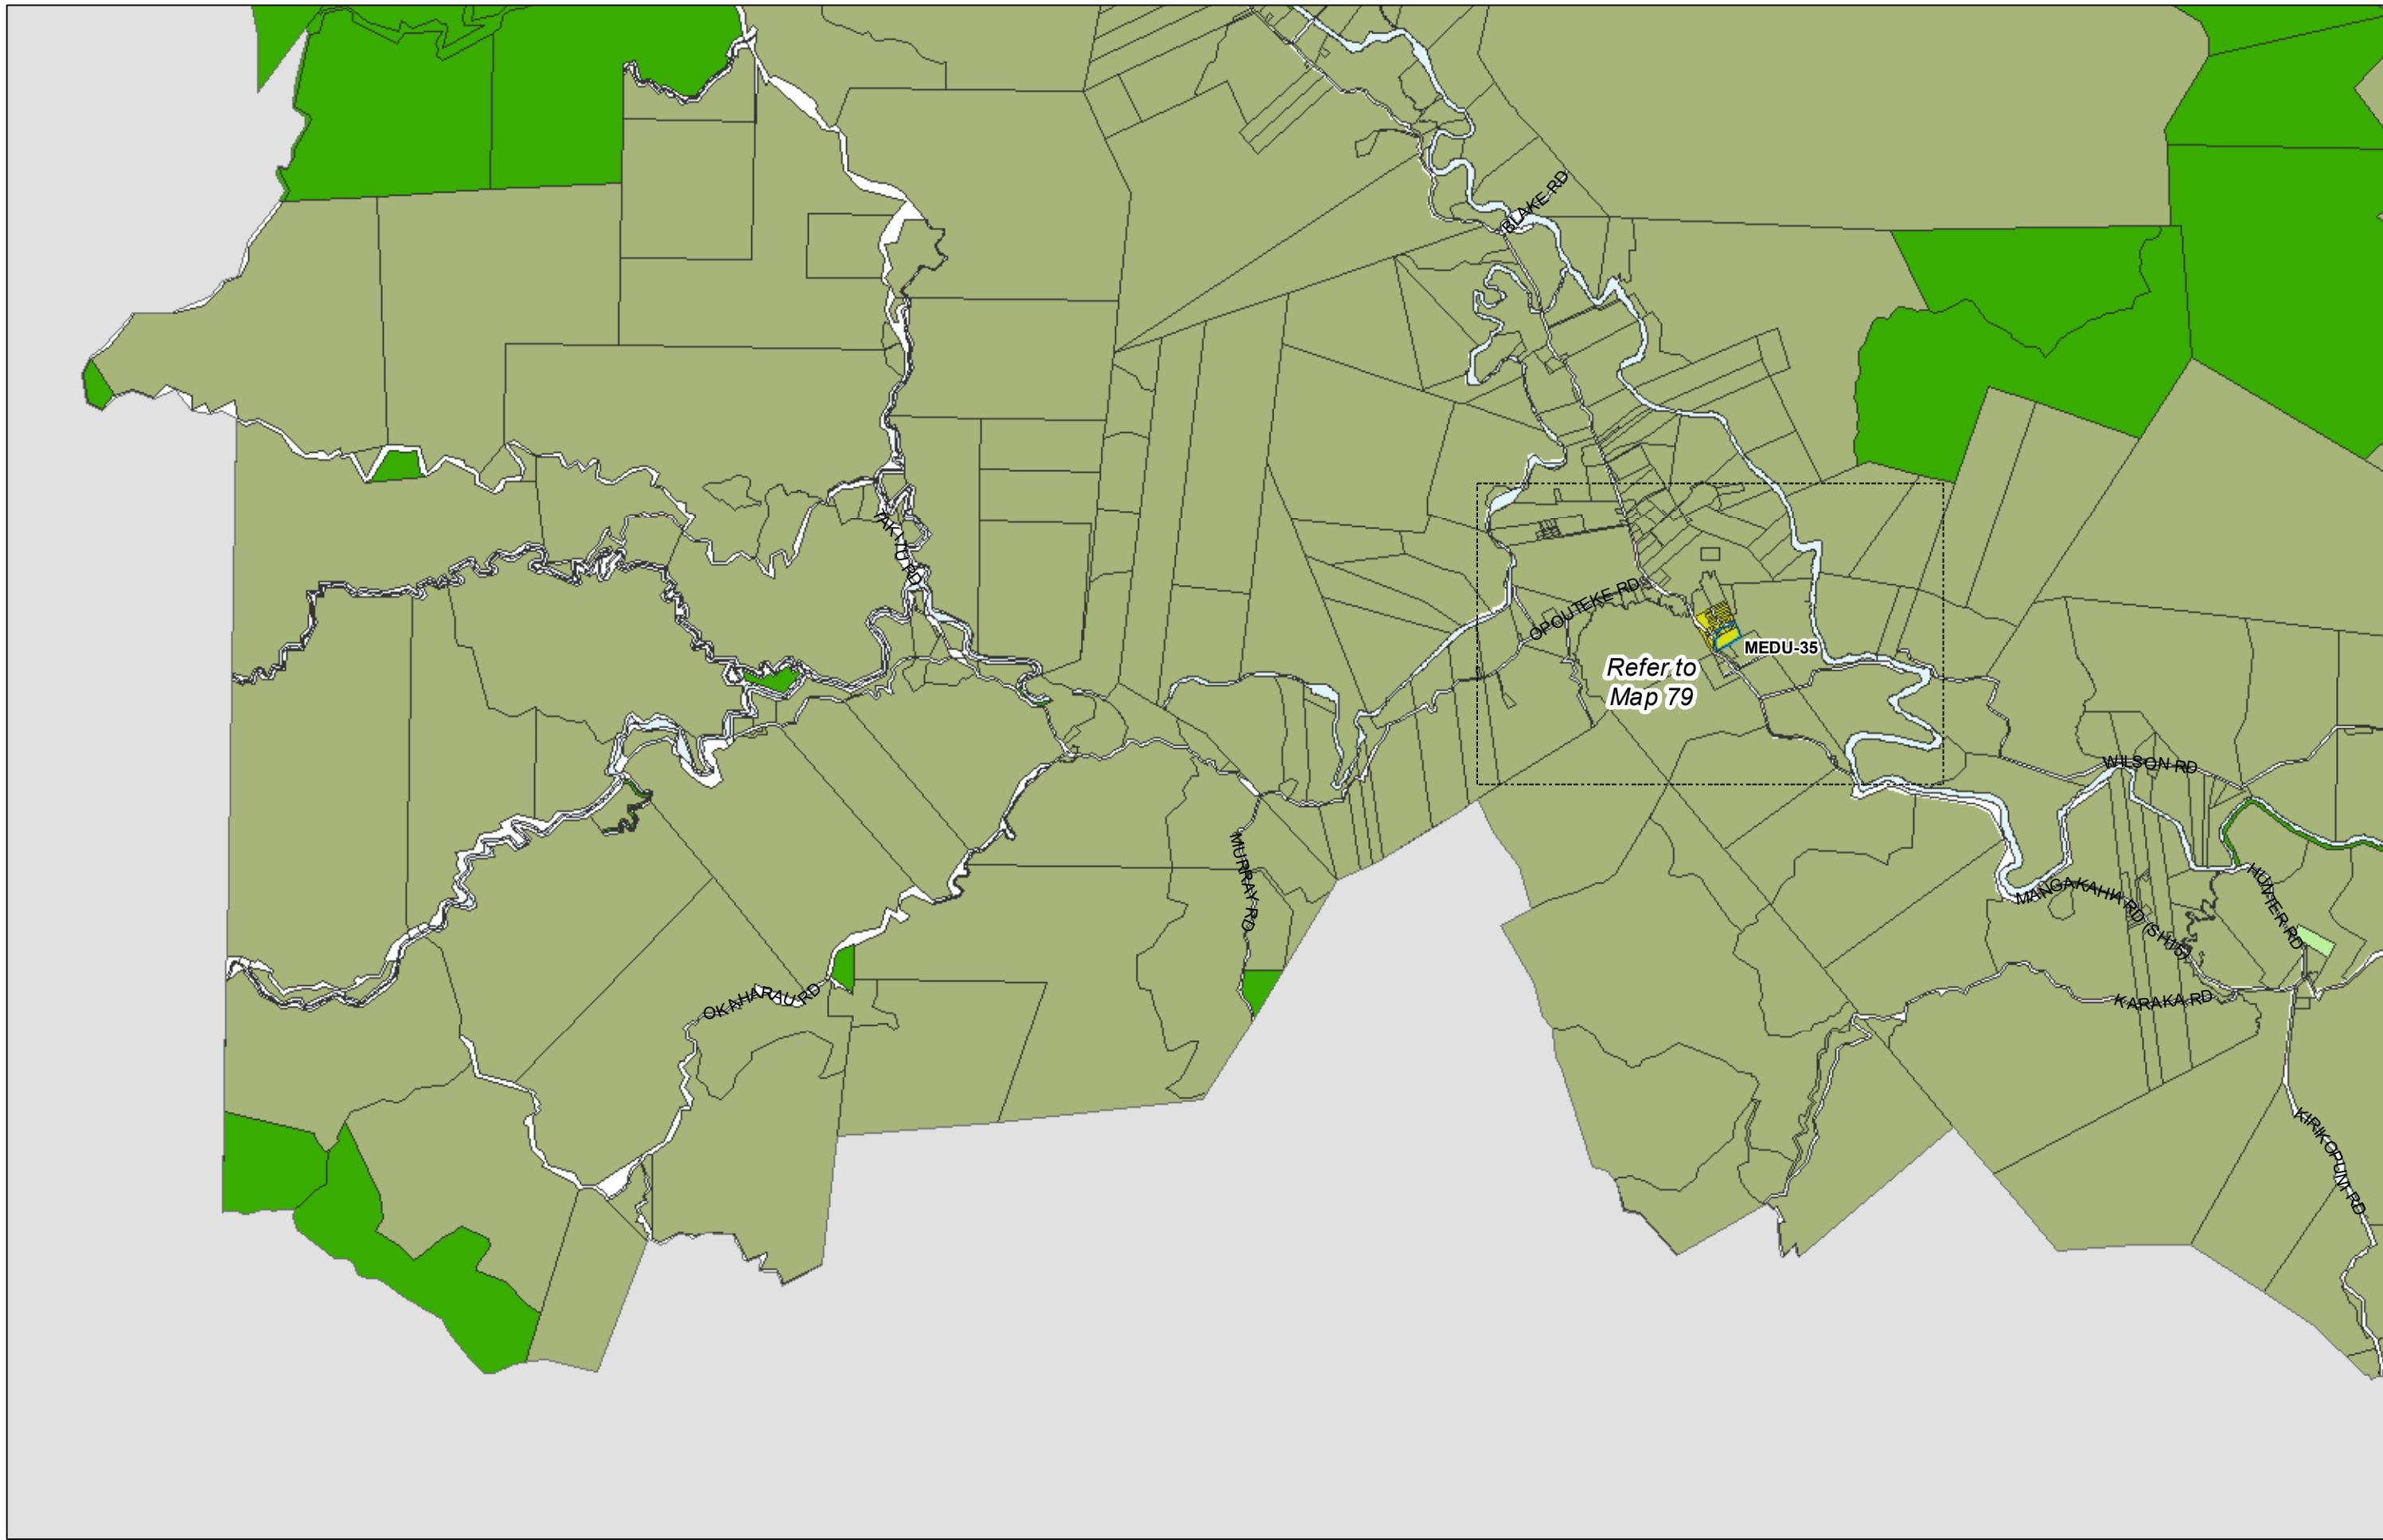

(C) Crown Copyright Reserved.

WHANGAREI DISTRICT COUNCIL OPERATIVE PLANNING MAP

Area Specific Matters - Map 8