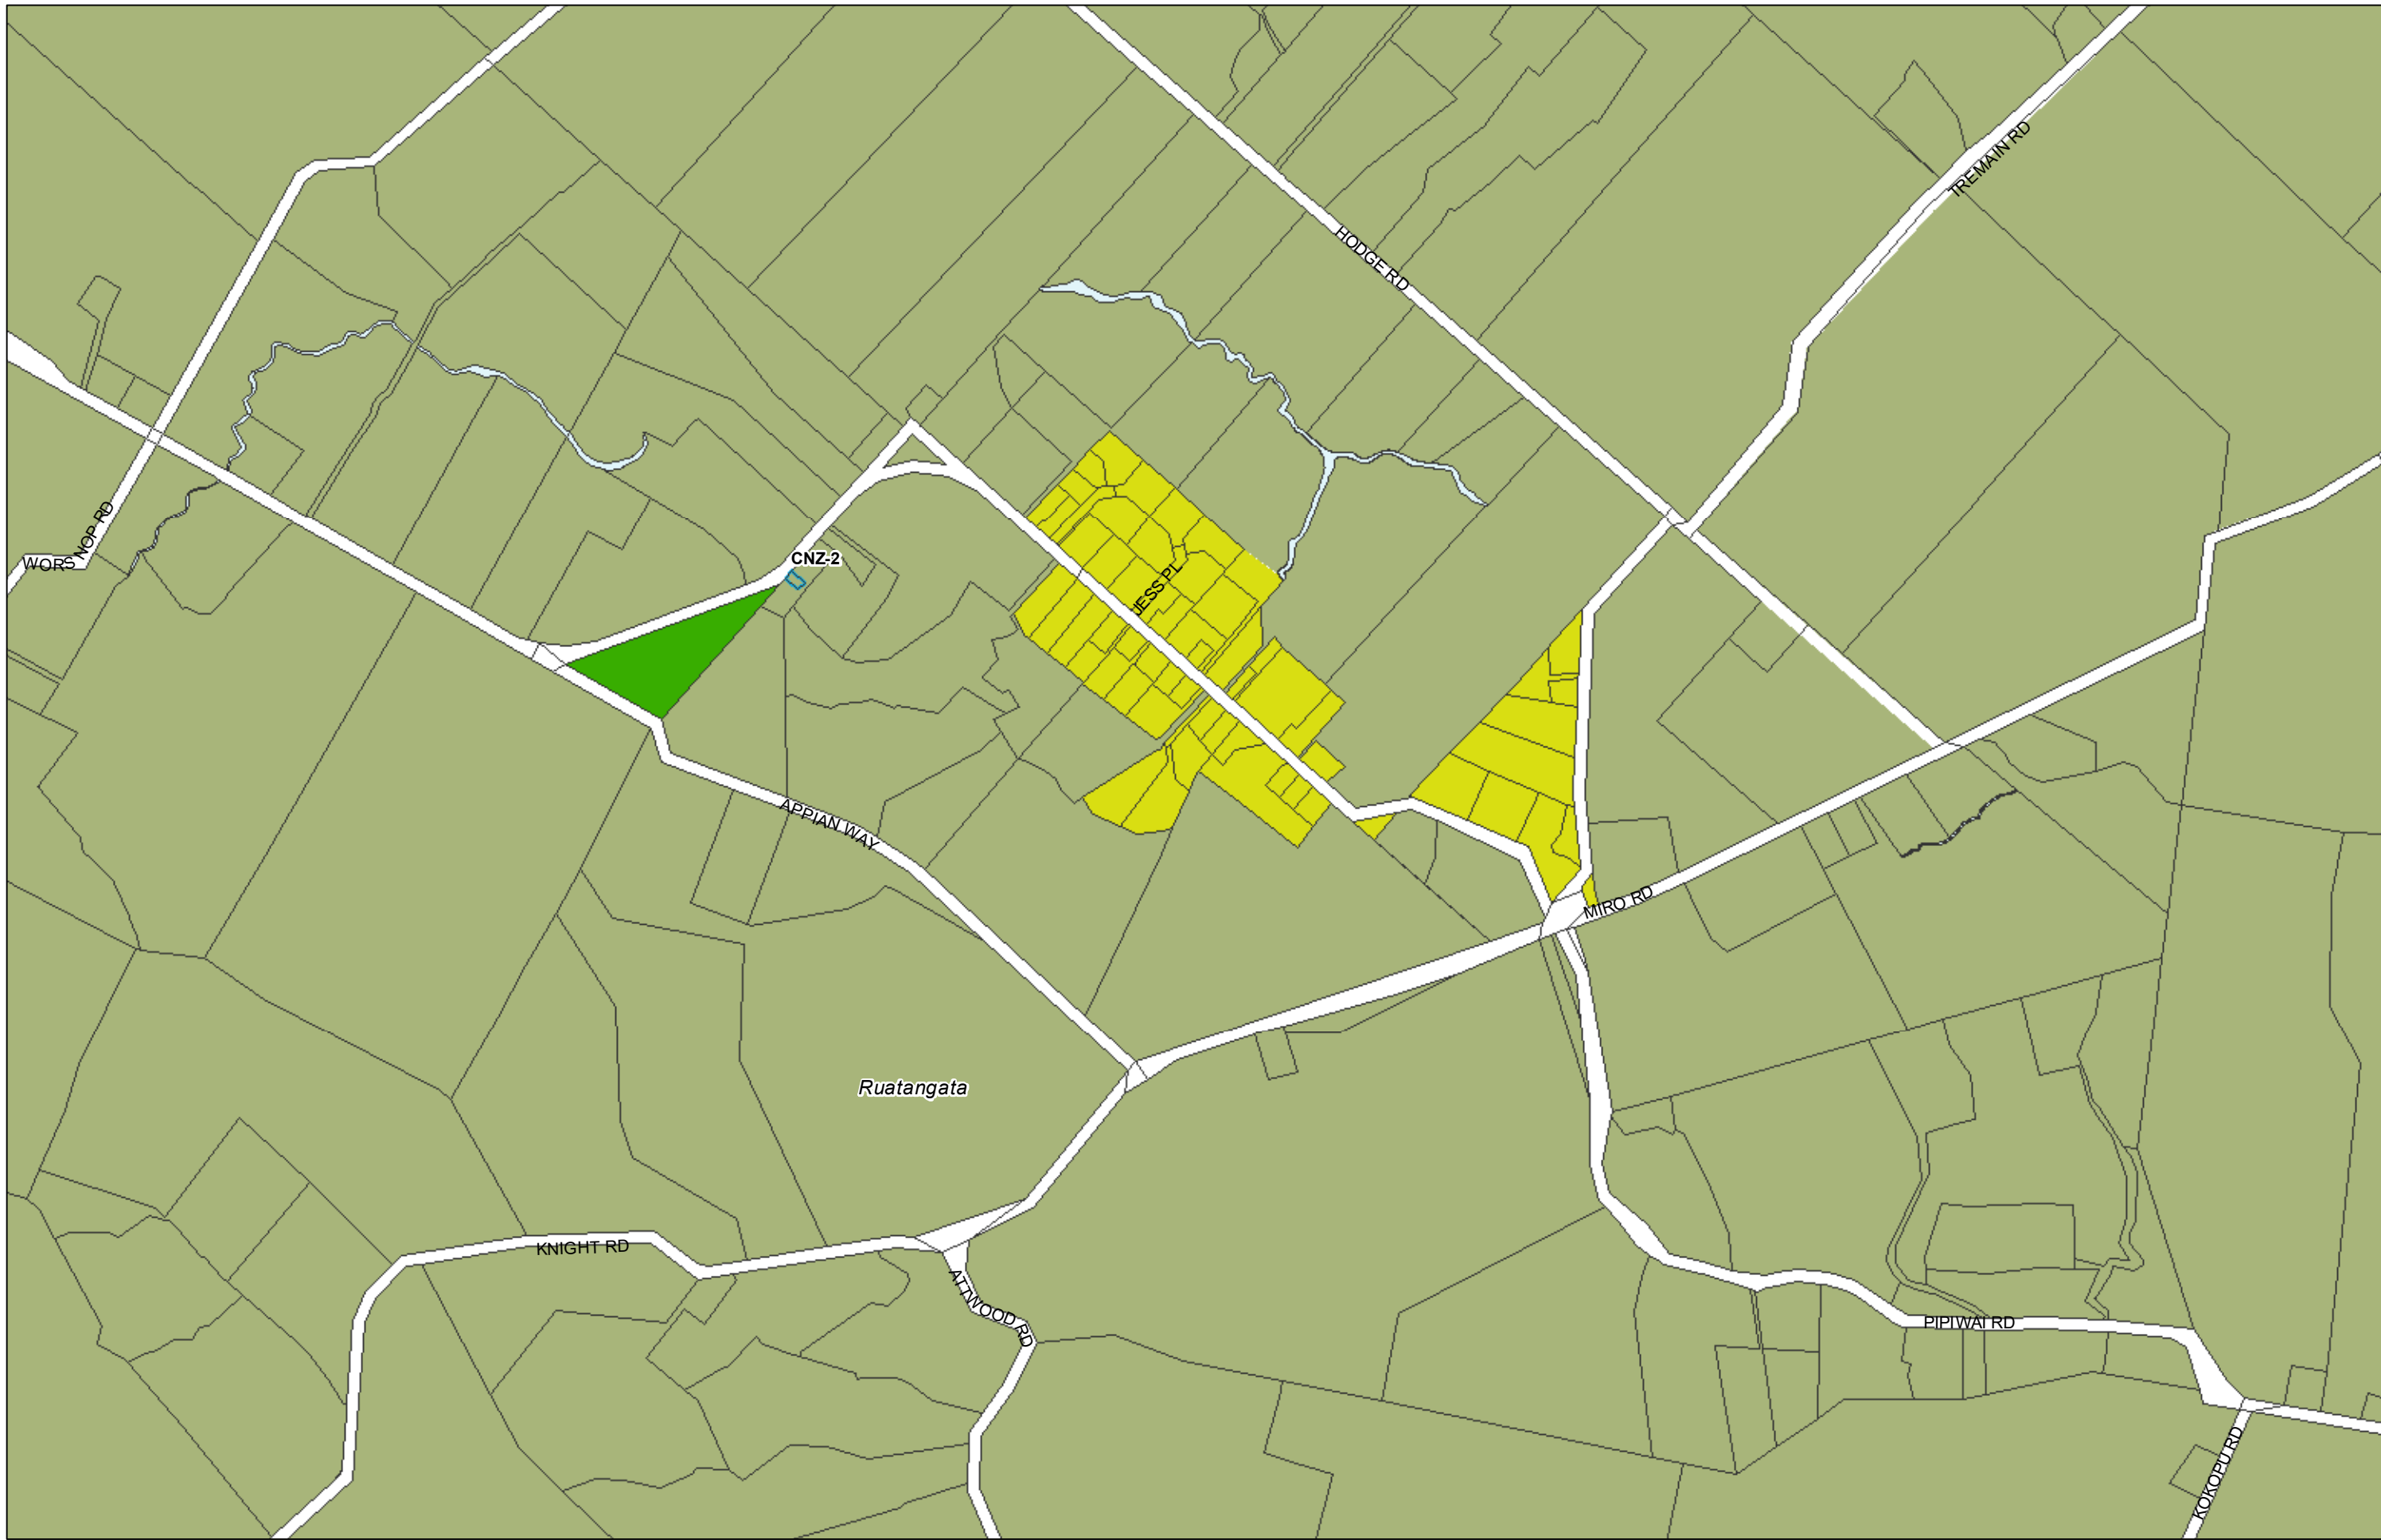

(C) Crown Copyright Reserved.

WHANGAREI DISTRICT COUNCIL OPERATIVE PLANNING MAP

Area Specific Matters - Map 80 Ruatangata