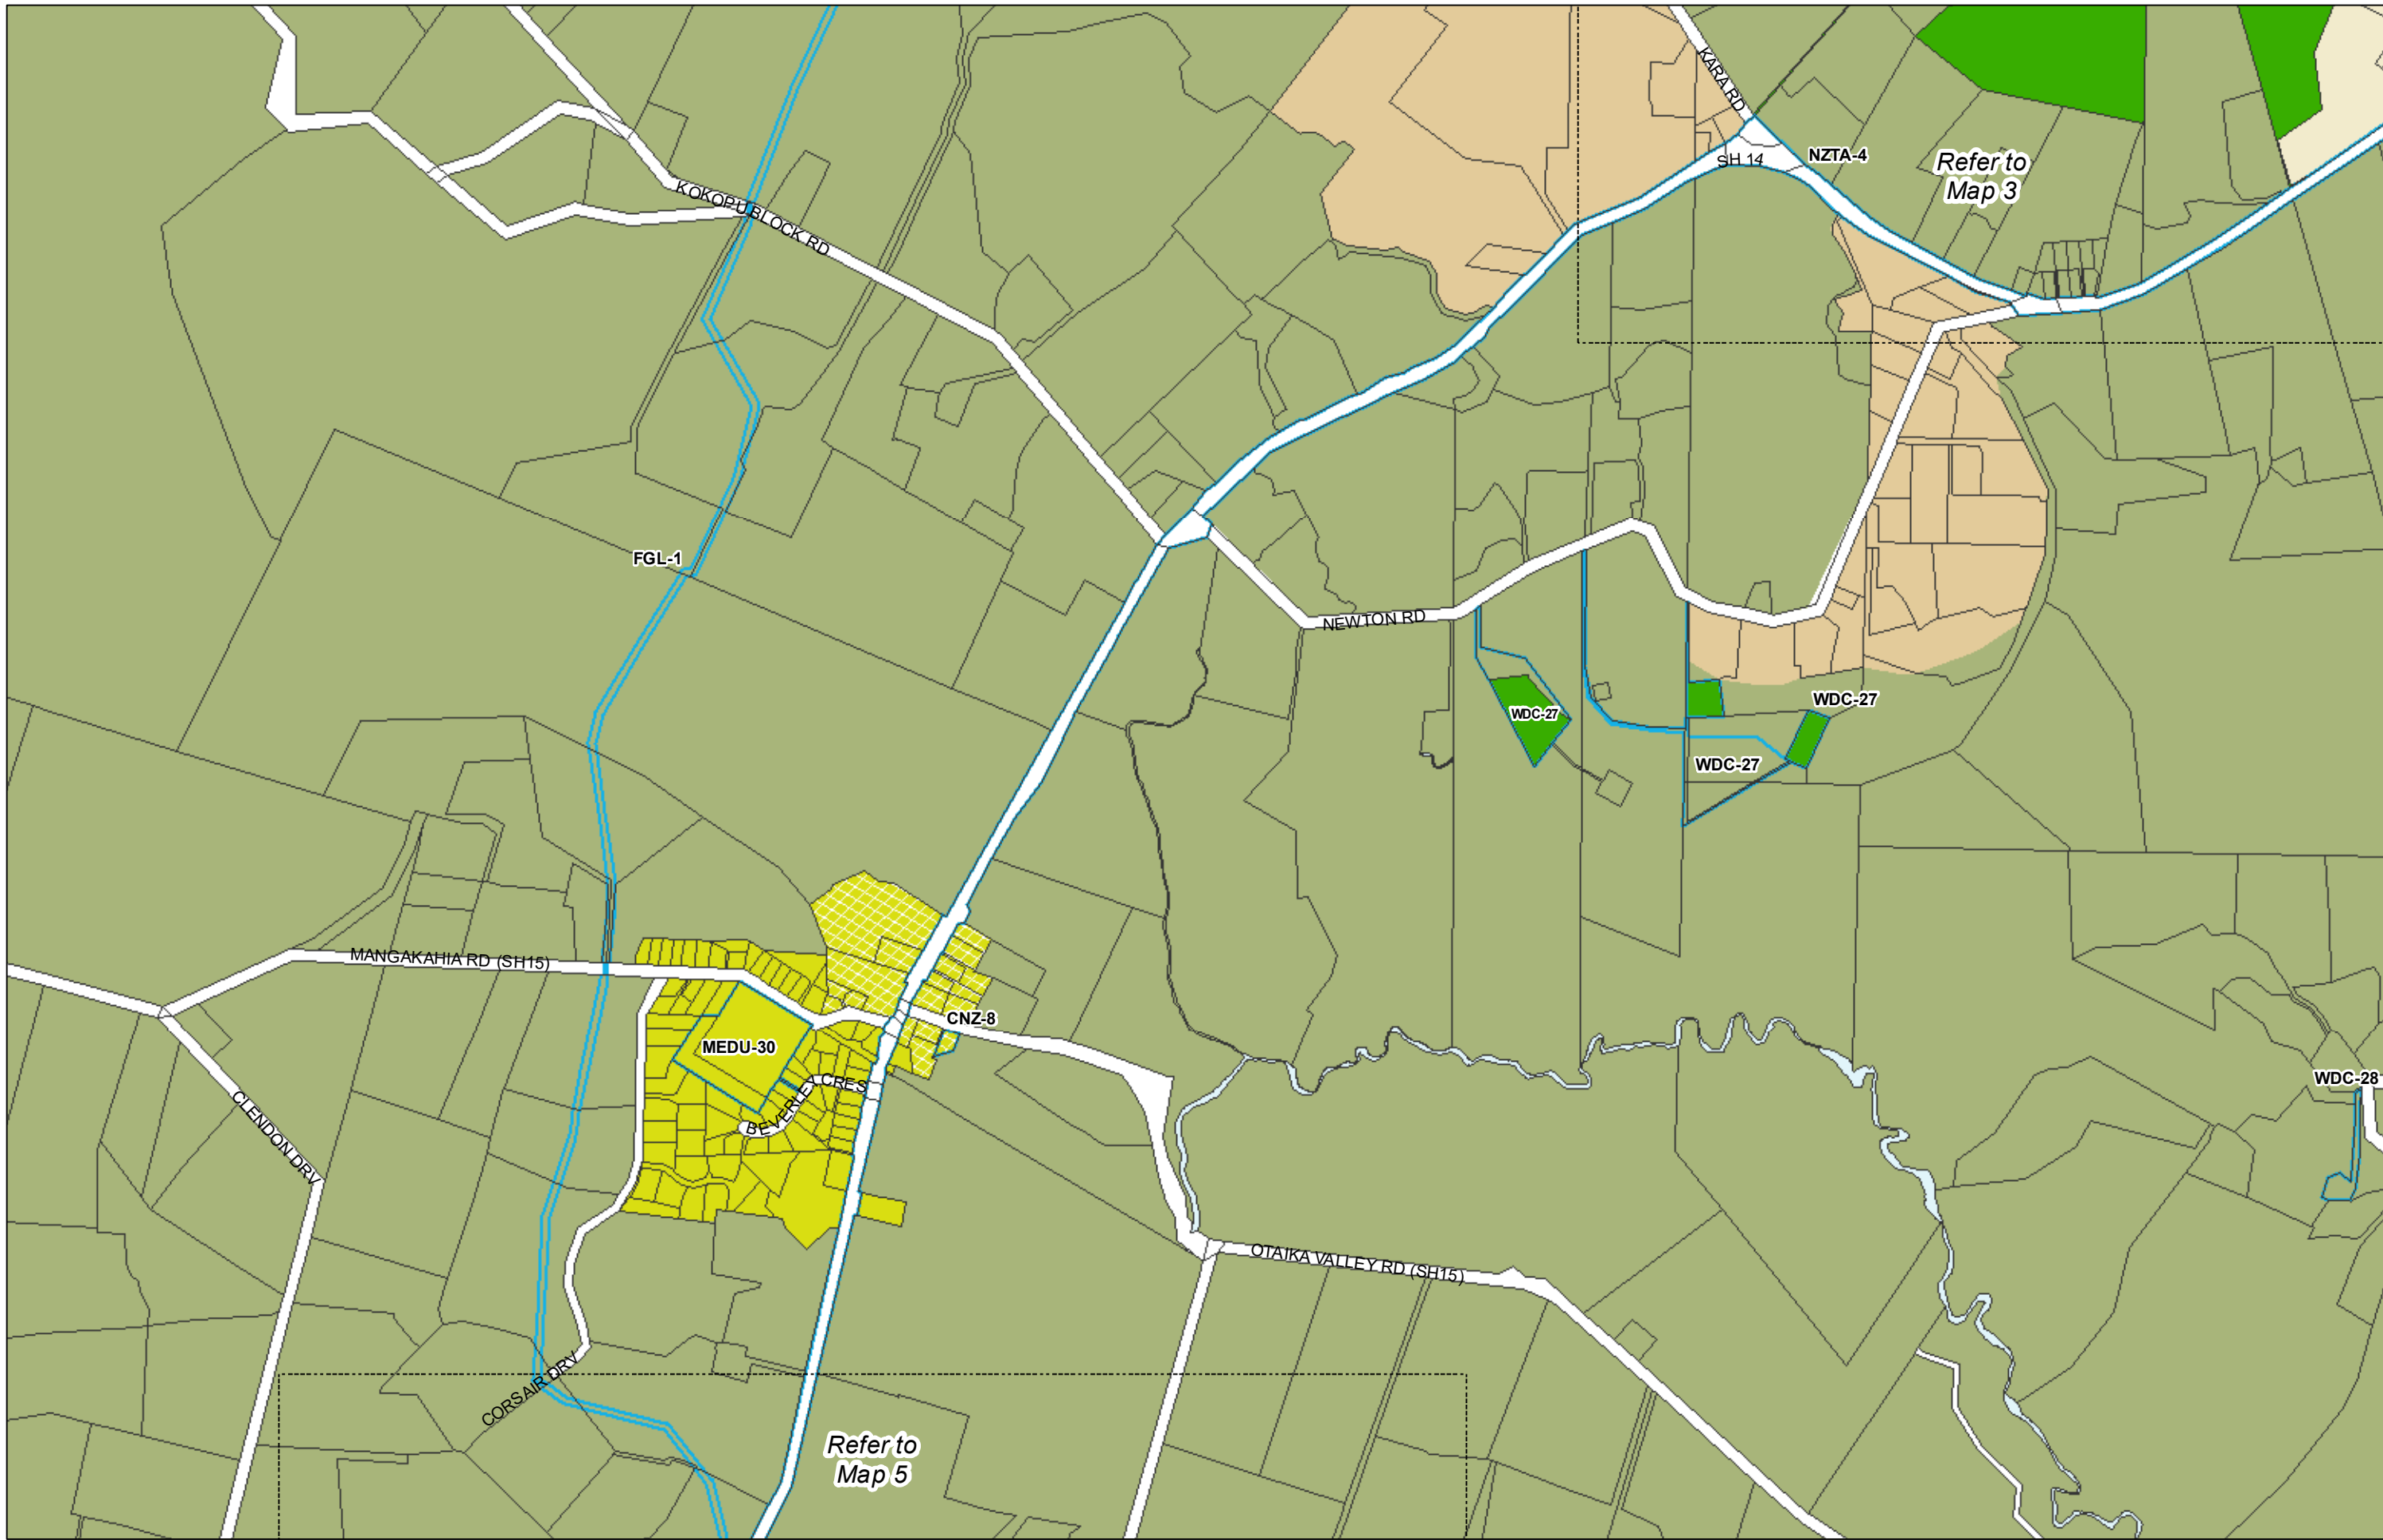

(C) Crown Copyright Reserved.

WHANGAREI DISTRICT COUNCIL OPERATIVE PLANNING MAP

**Area Specific Matters - Map 70
Maungatapere**