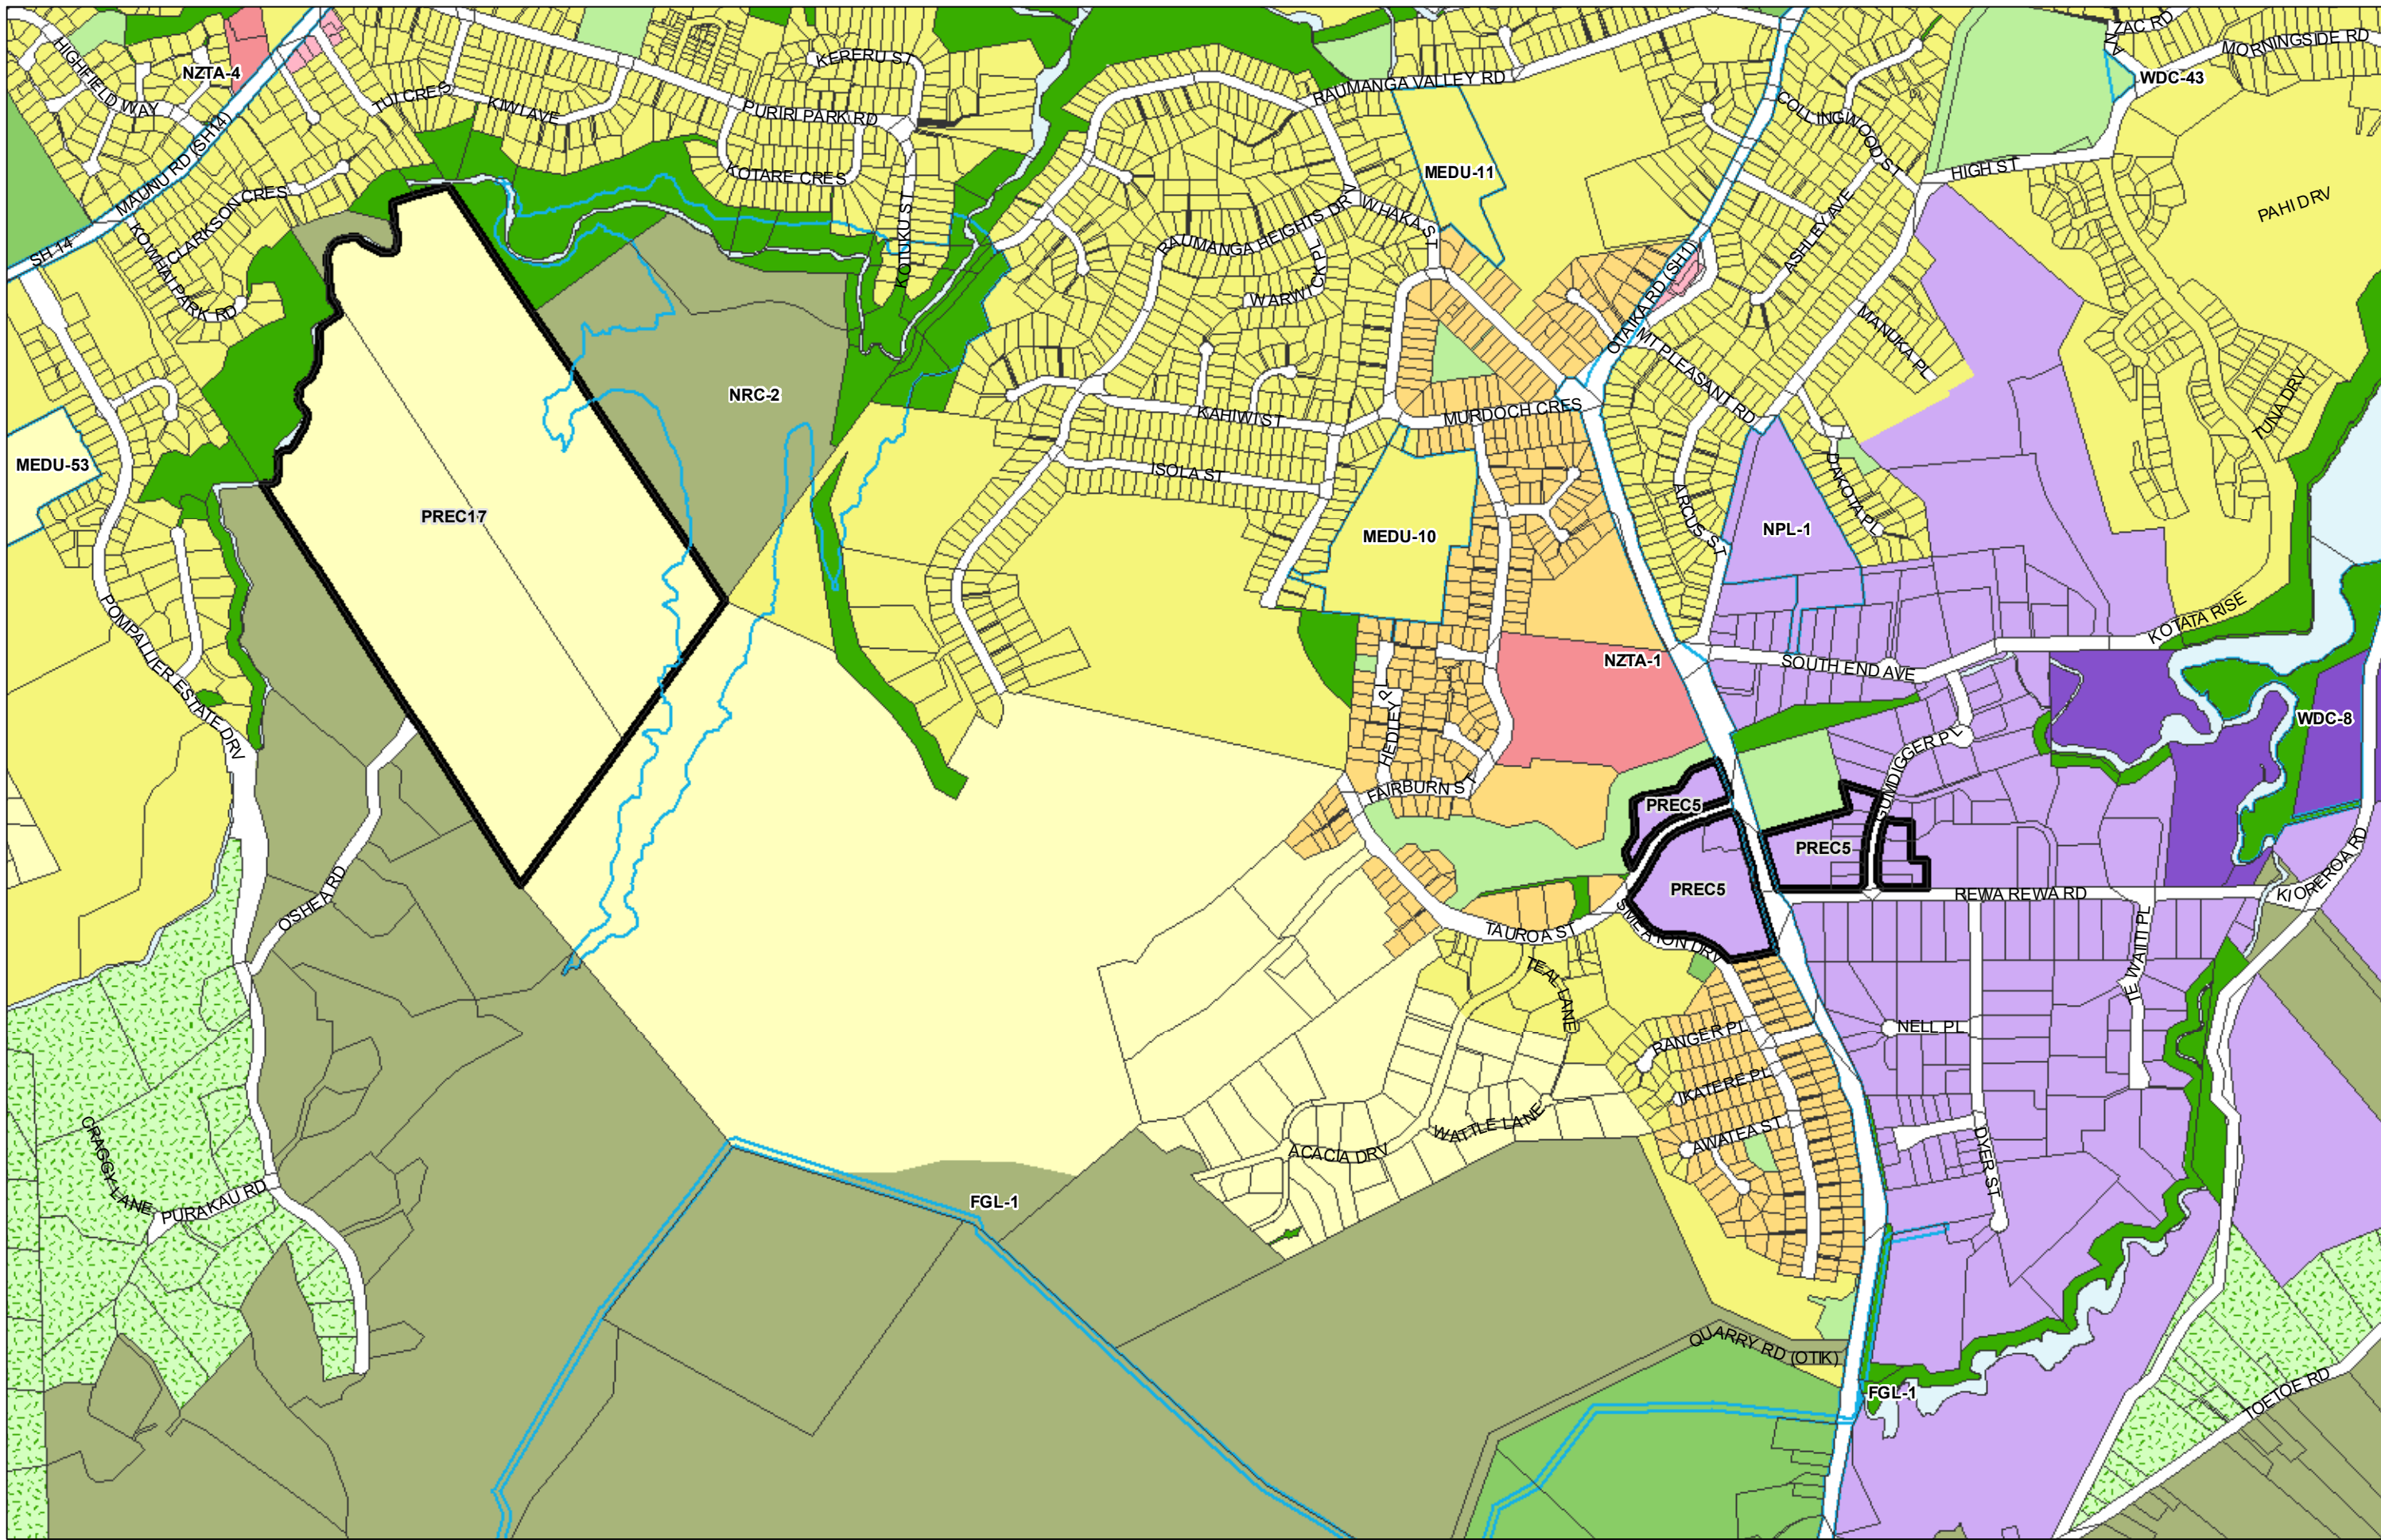

WHANGAREI DISTRICT COUNCIL OPERATIVE PLANNING MAP

Area Specific Matters - Map 72 Raumanga