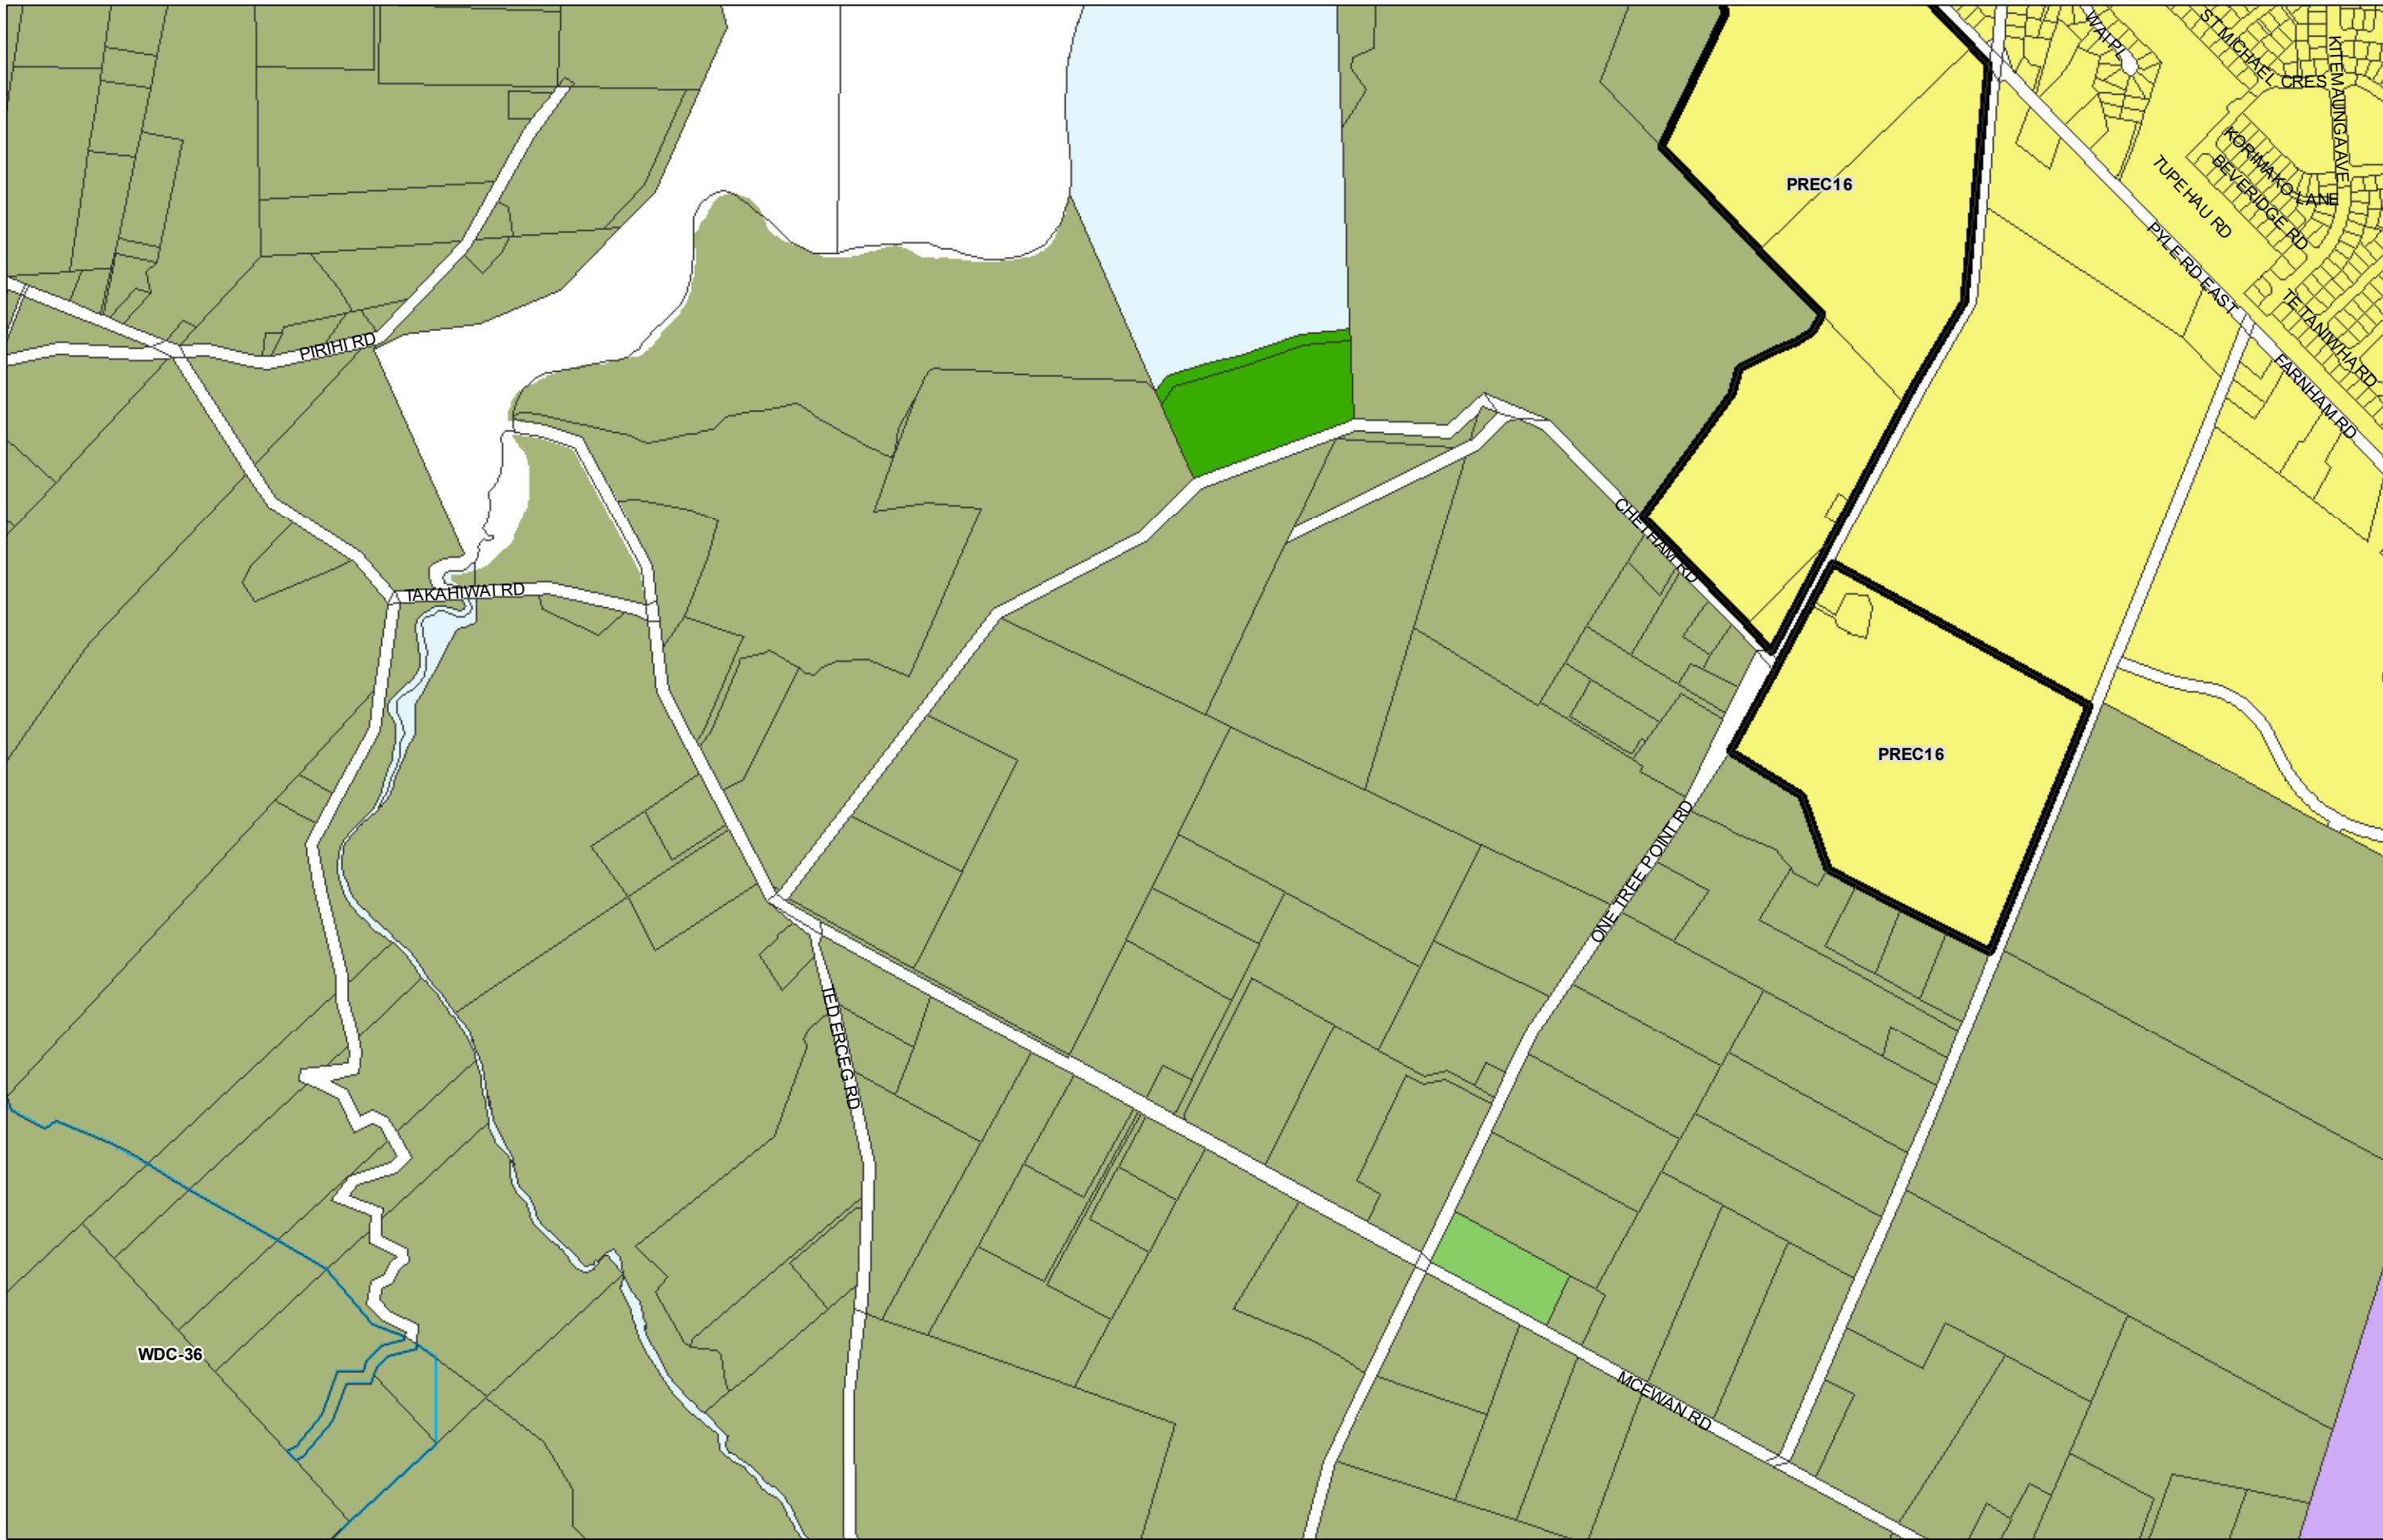

WDC-36

WHANGAREI DISTRICT COUNCIL OPERATIVE PLANNING MAP

**Area Specific Matters - Map 42
Takahiwai**