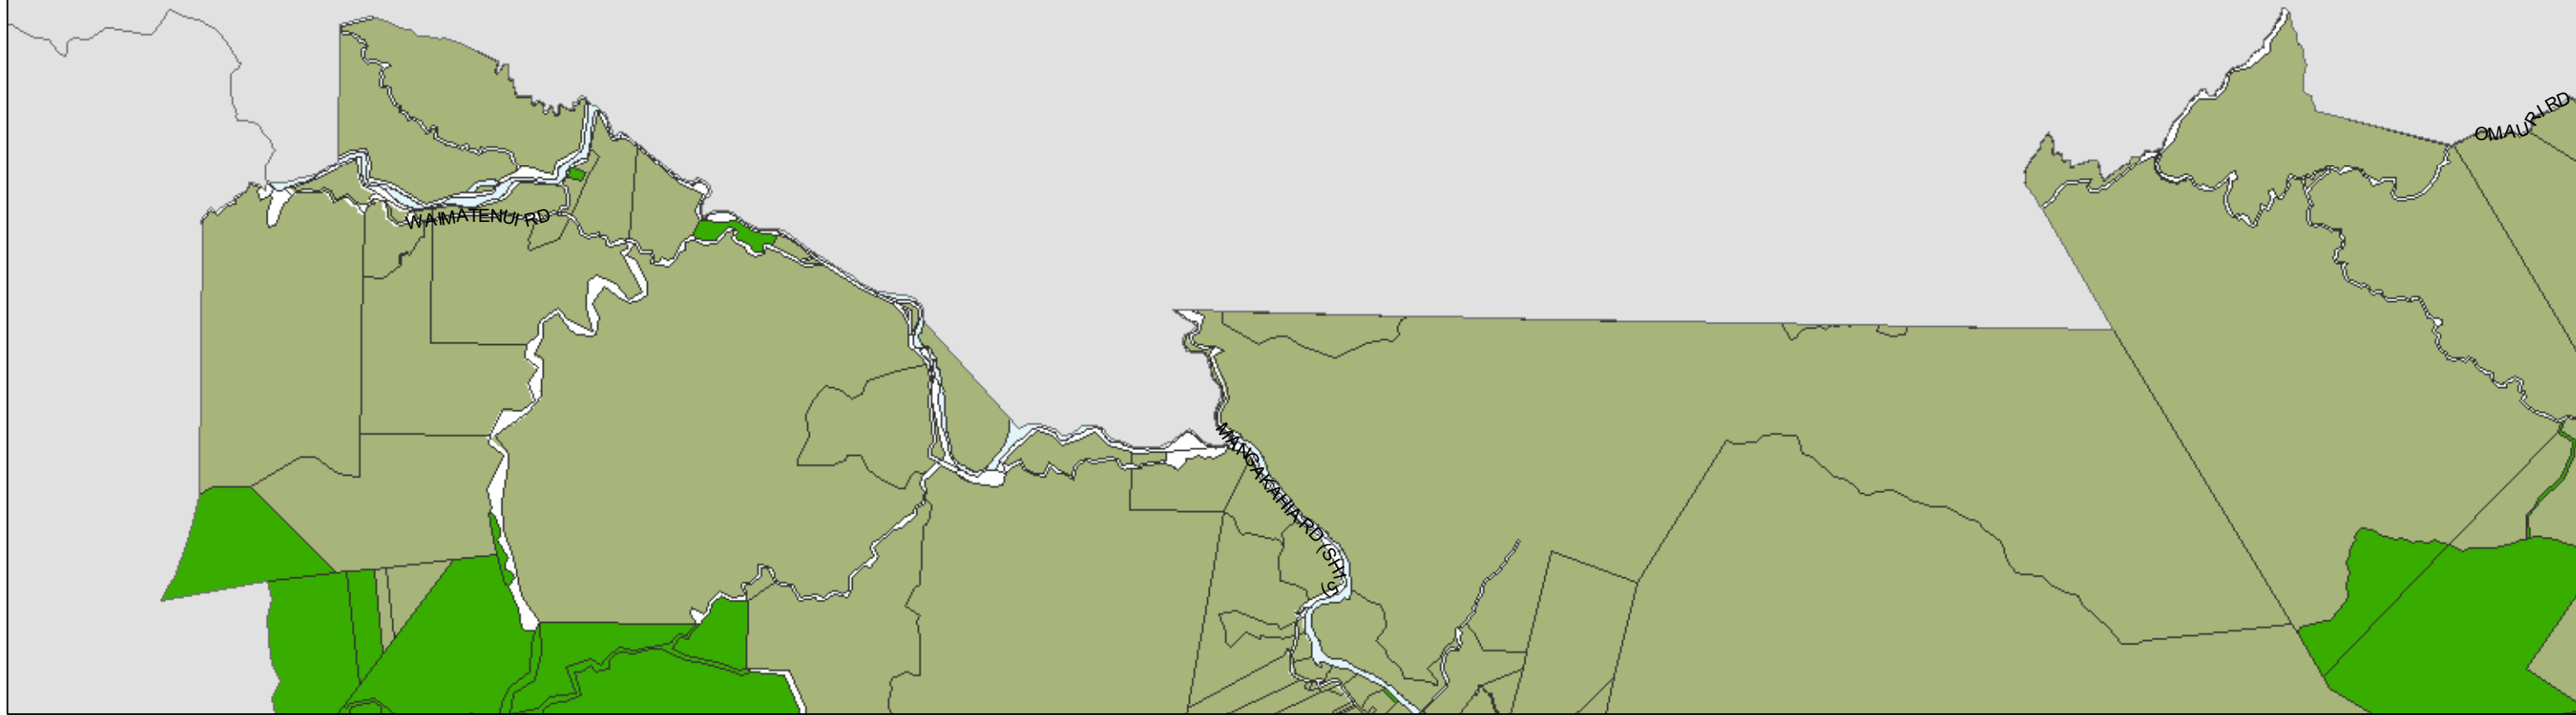

(C) Crown Copyright Reserved.

WHANGAREI DISTRICT COUNCIL OPERATIVE PLANNING MAP

Area Specific Matters - Map 4