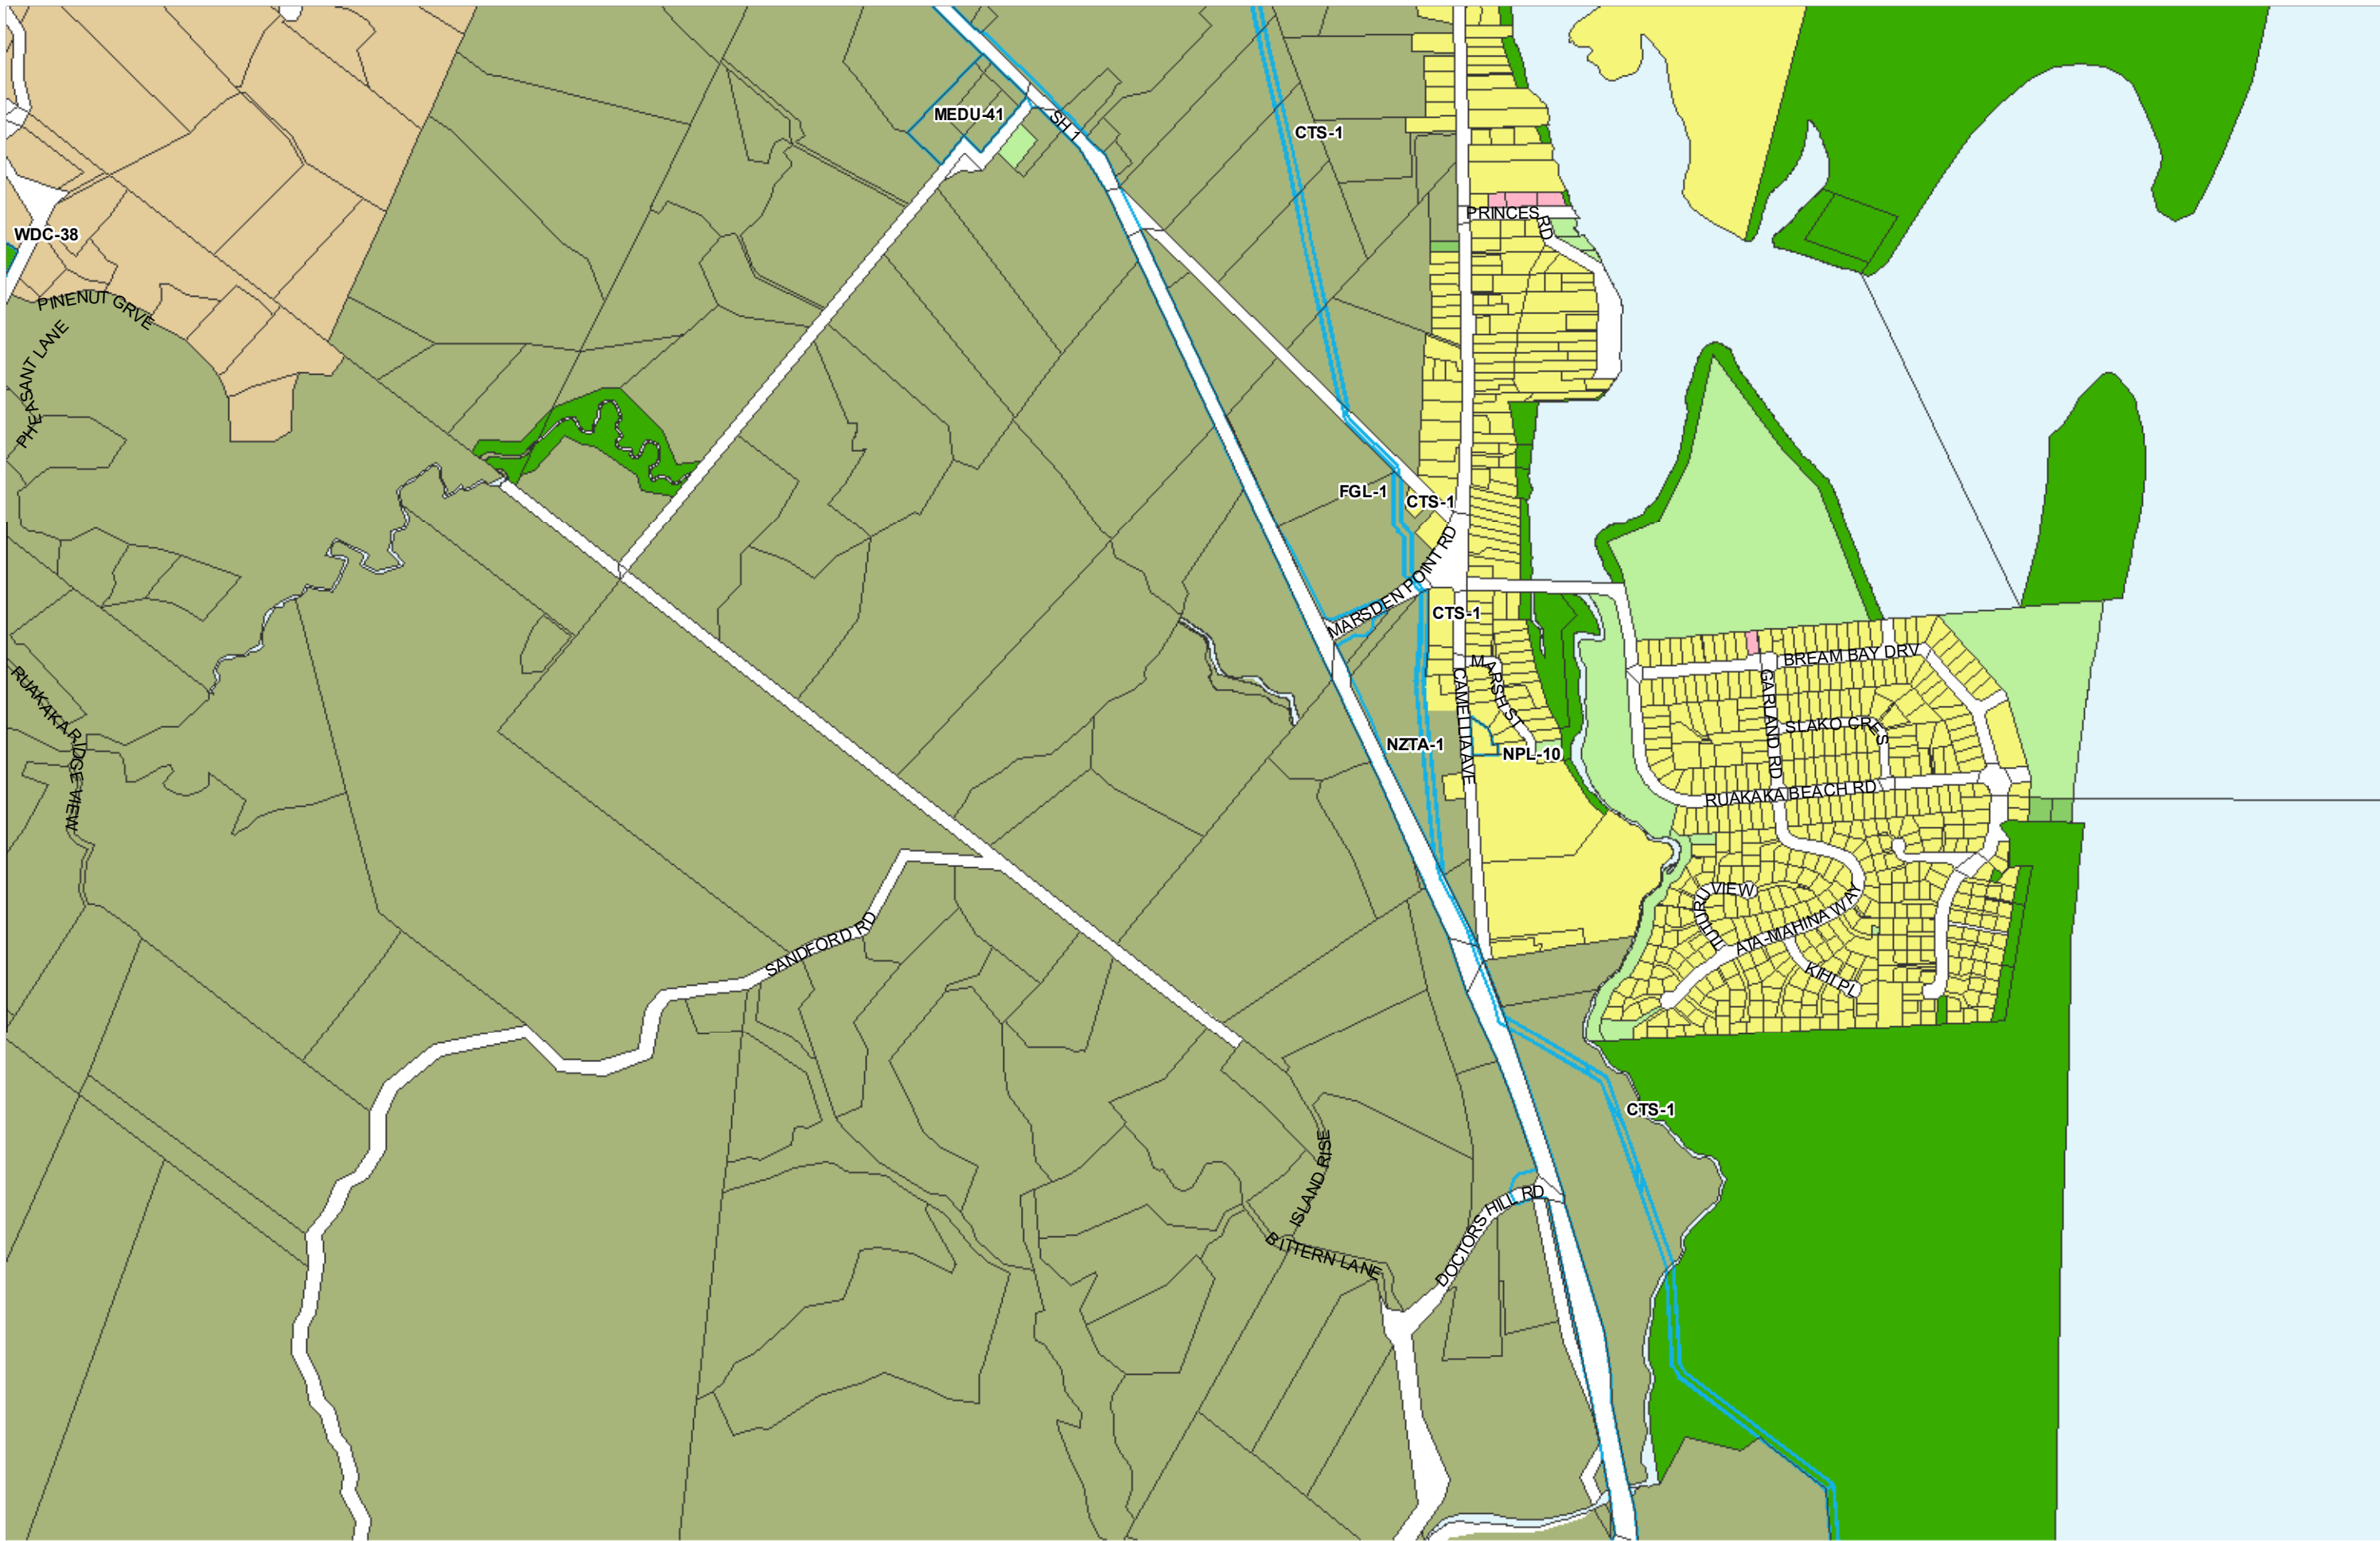

WHANGAREI DISTRICT COUNCIL OPERATIVE PLANNING MAP
Area Specific Matters - Map 47
Ruakaka