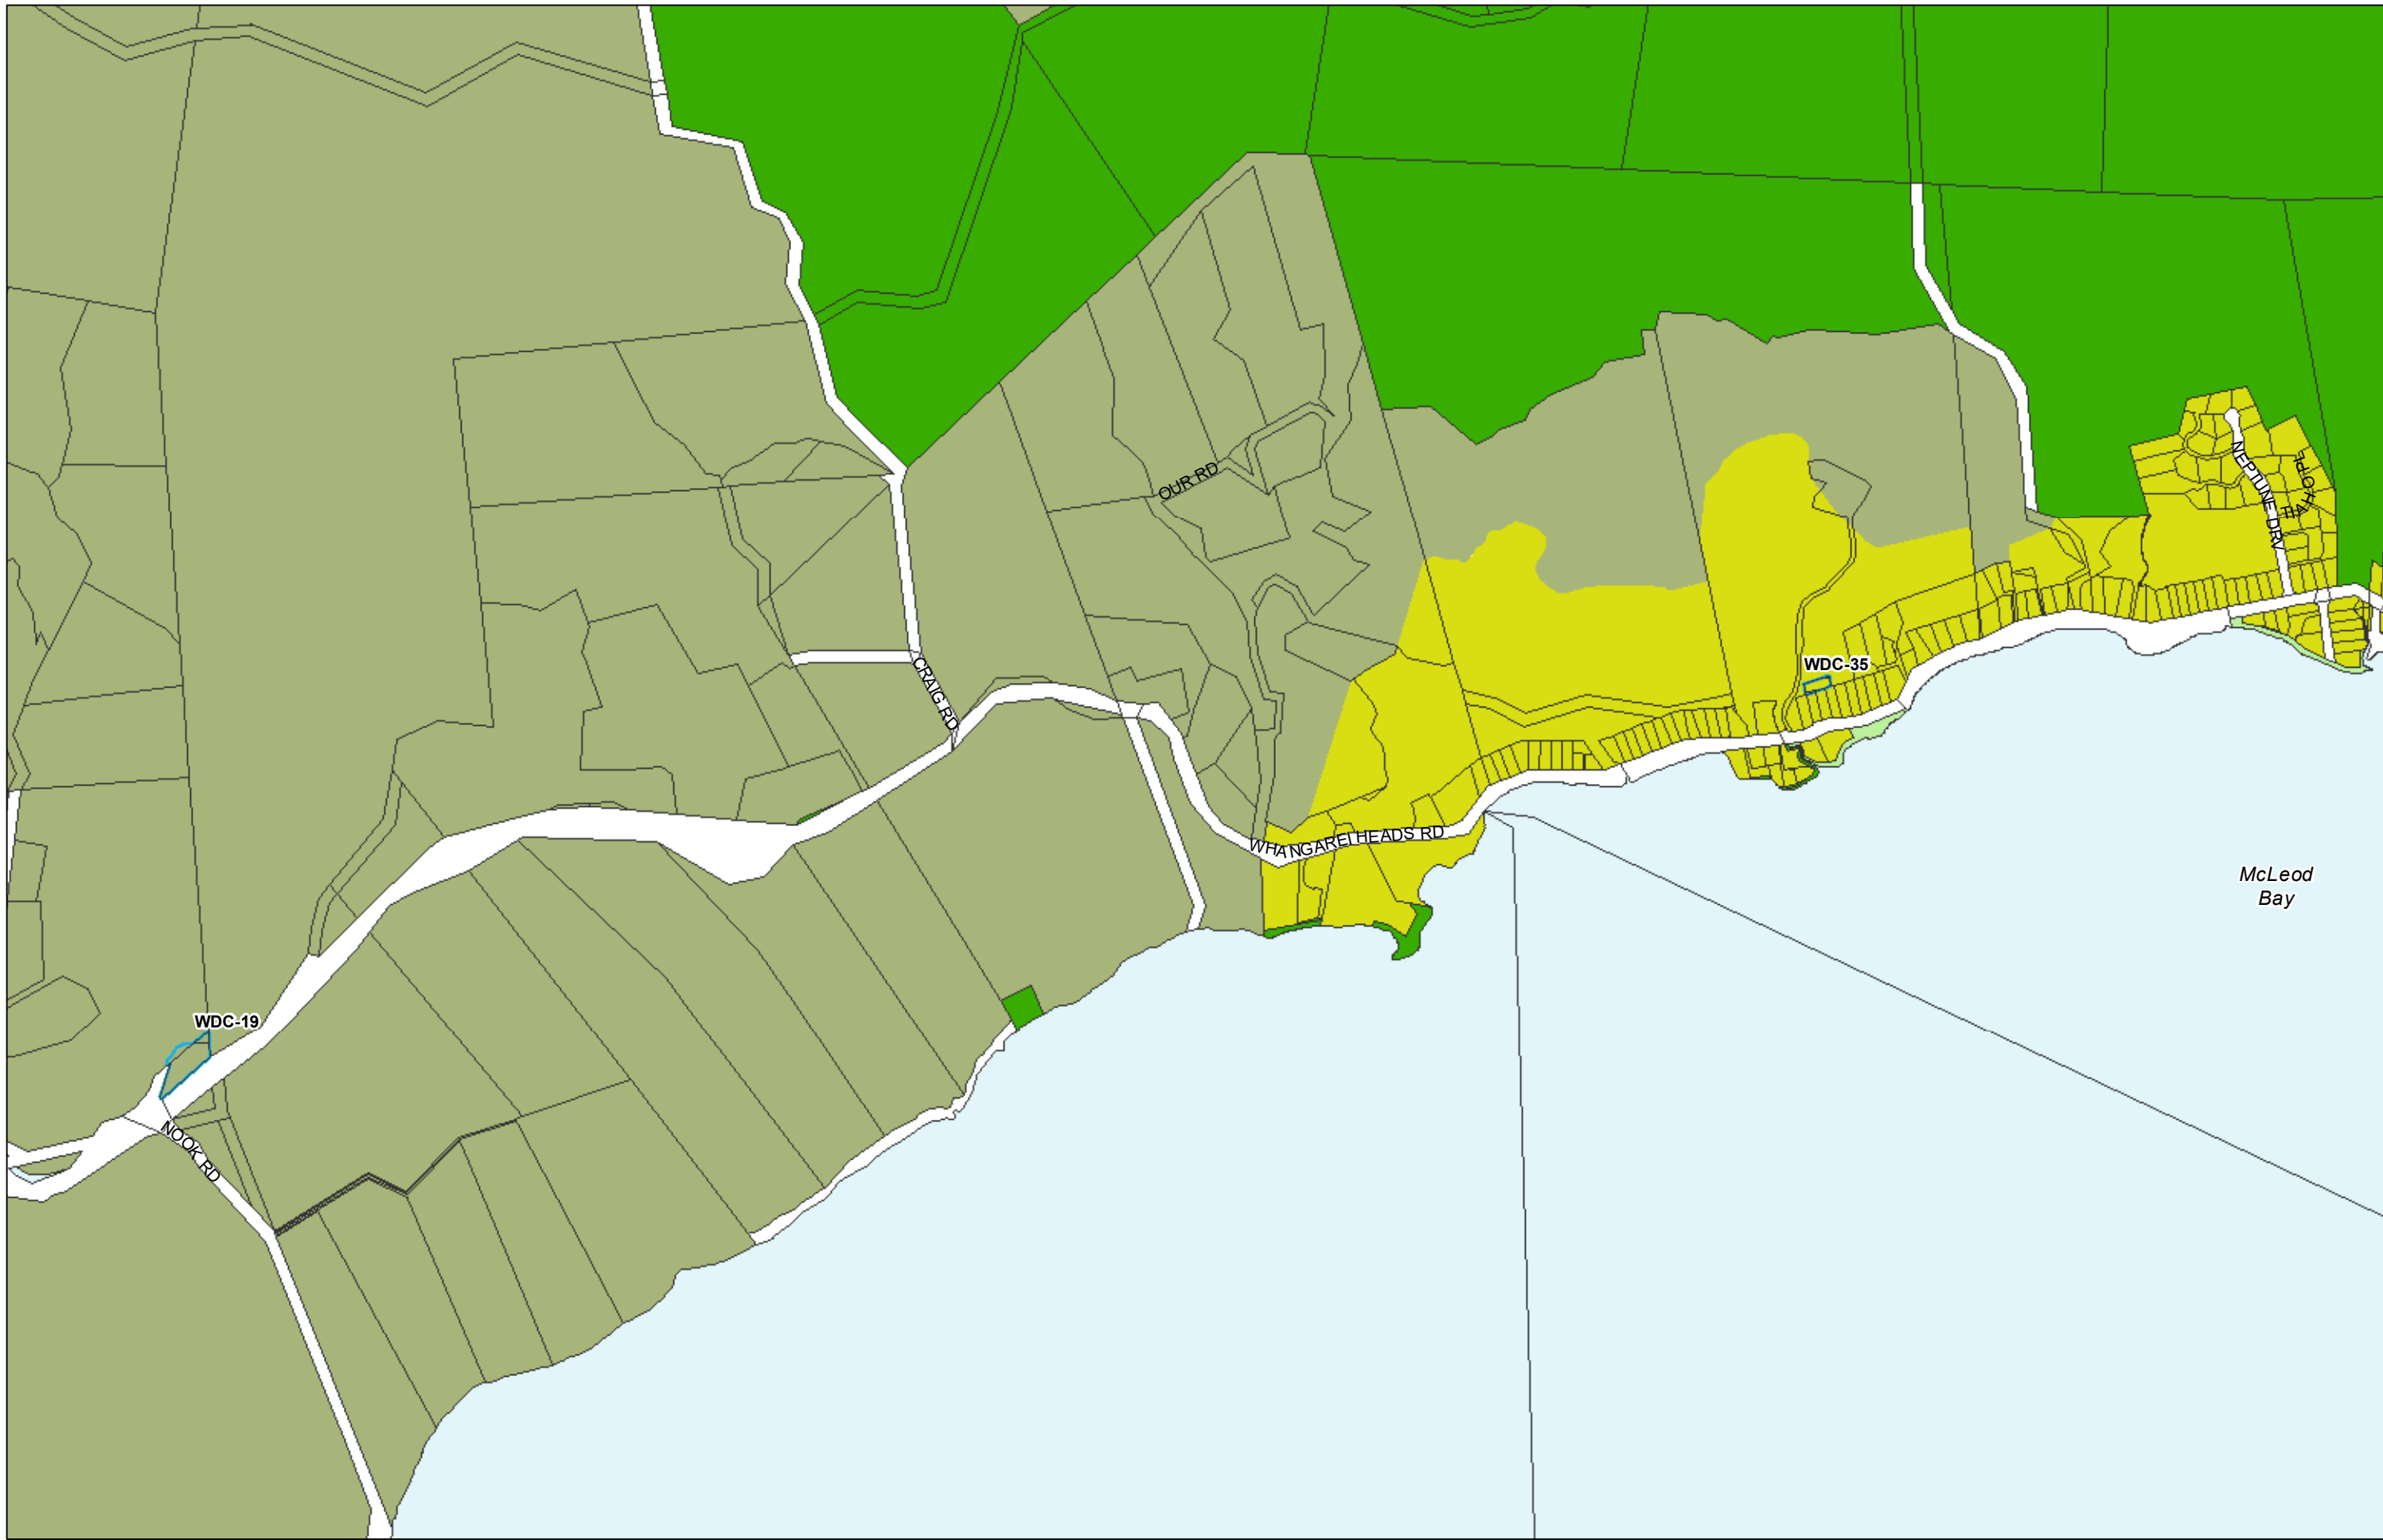

(C) Crown Copyright Reserved.

WHANGAREI DISTRICT COUNCIL OPERATIVE PLANNING MAP

Area Specific Matters - Map 37 McLeod Bay