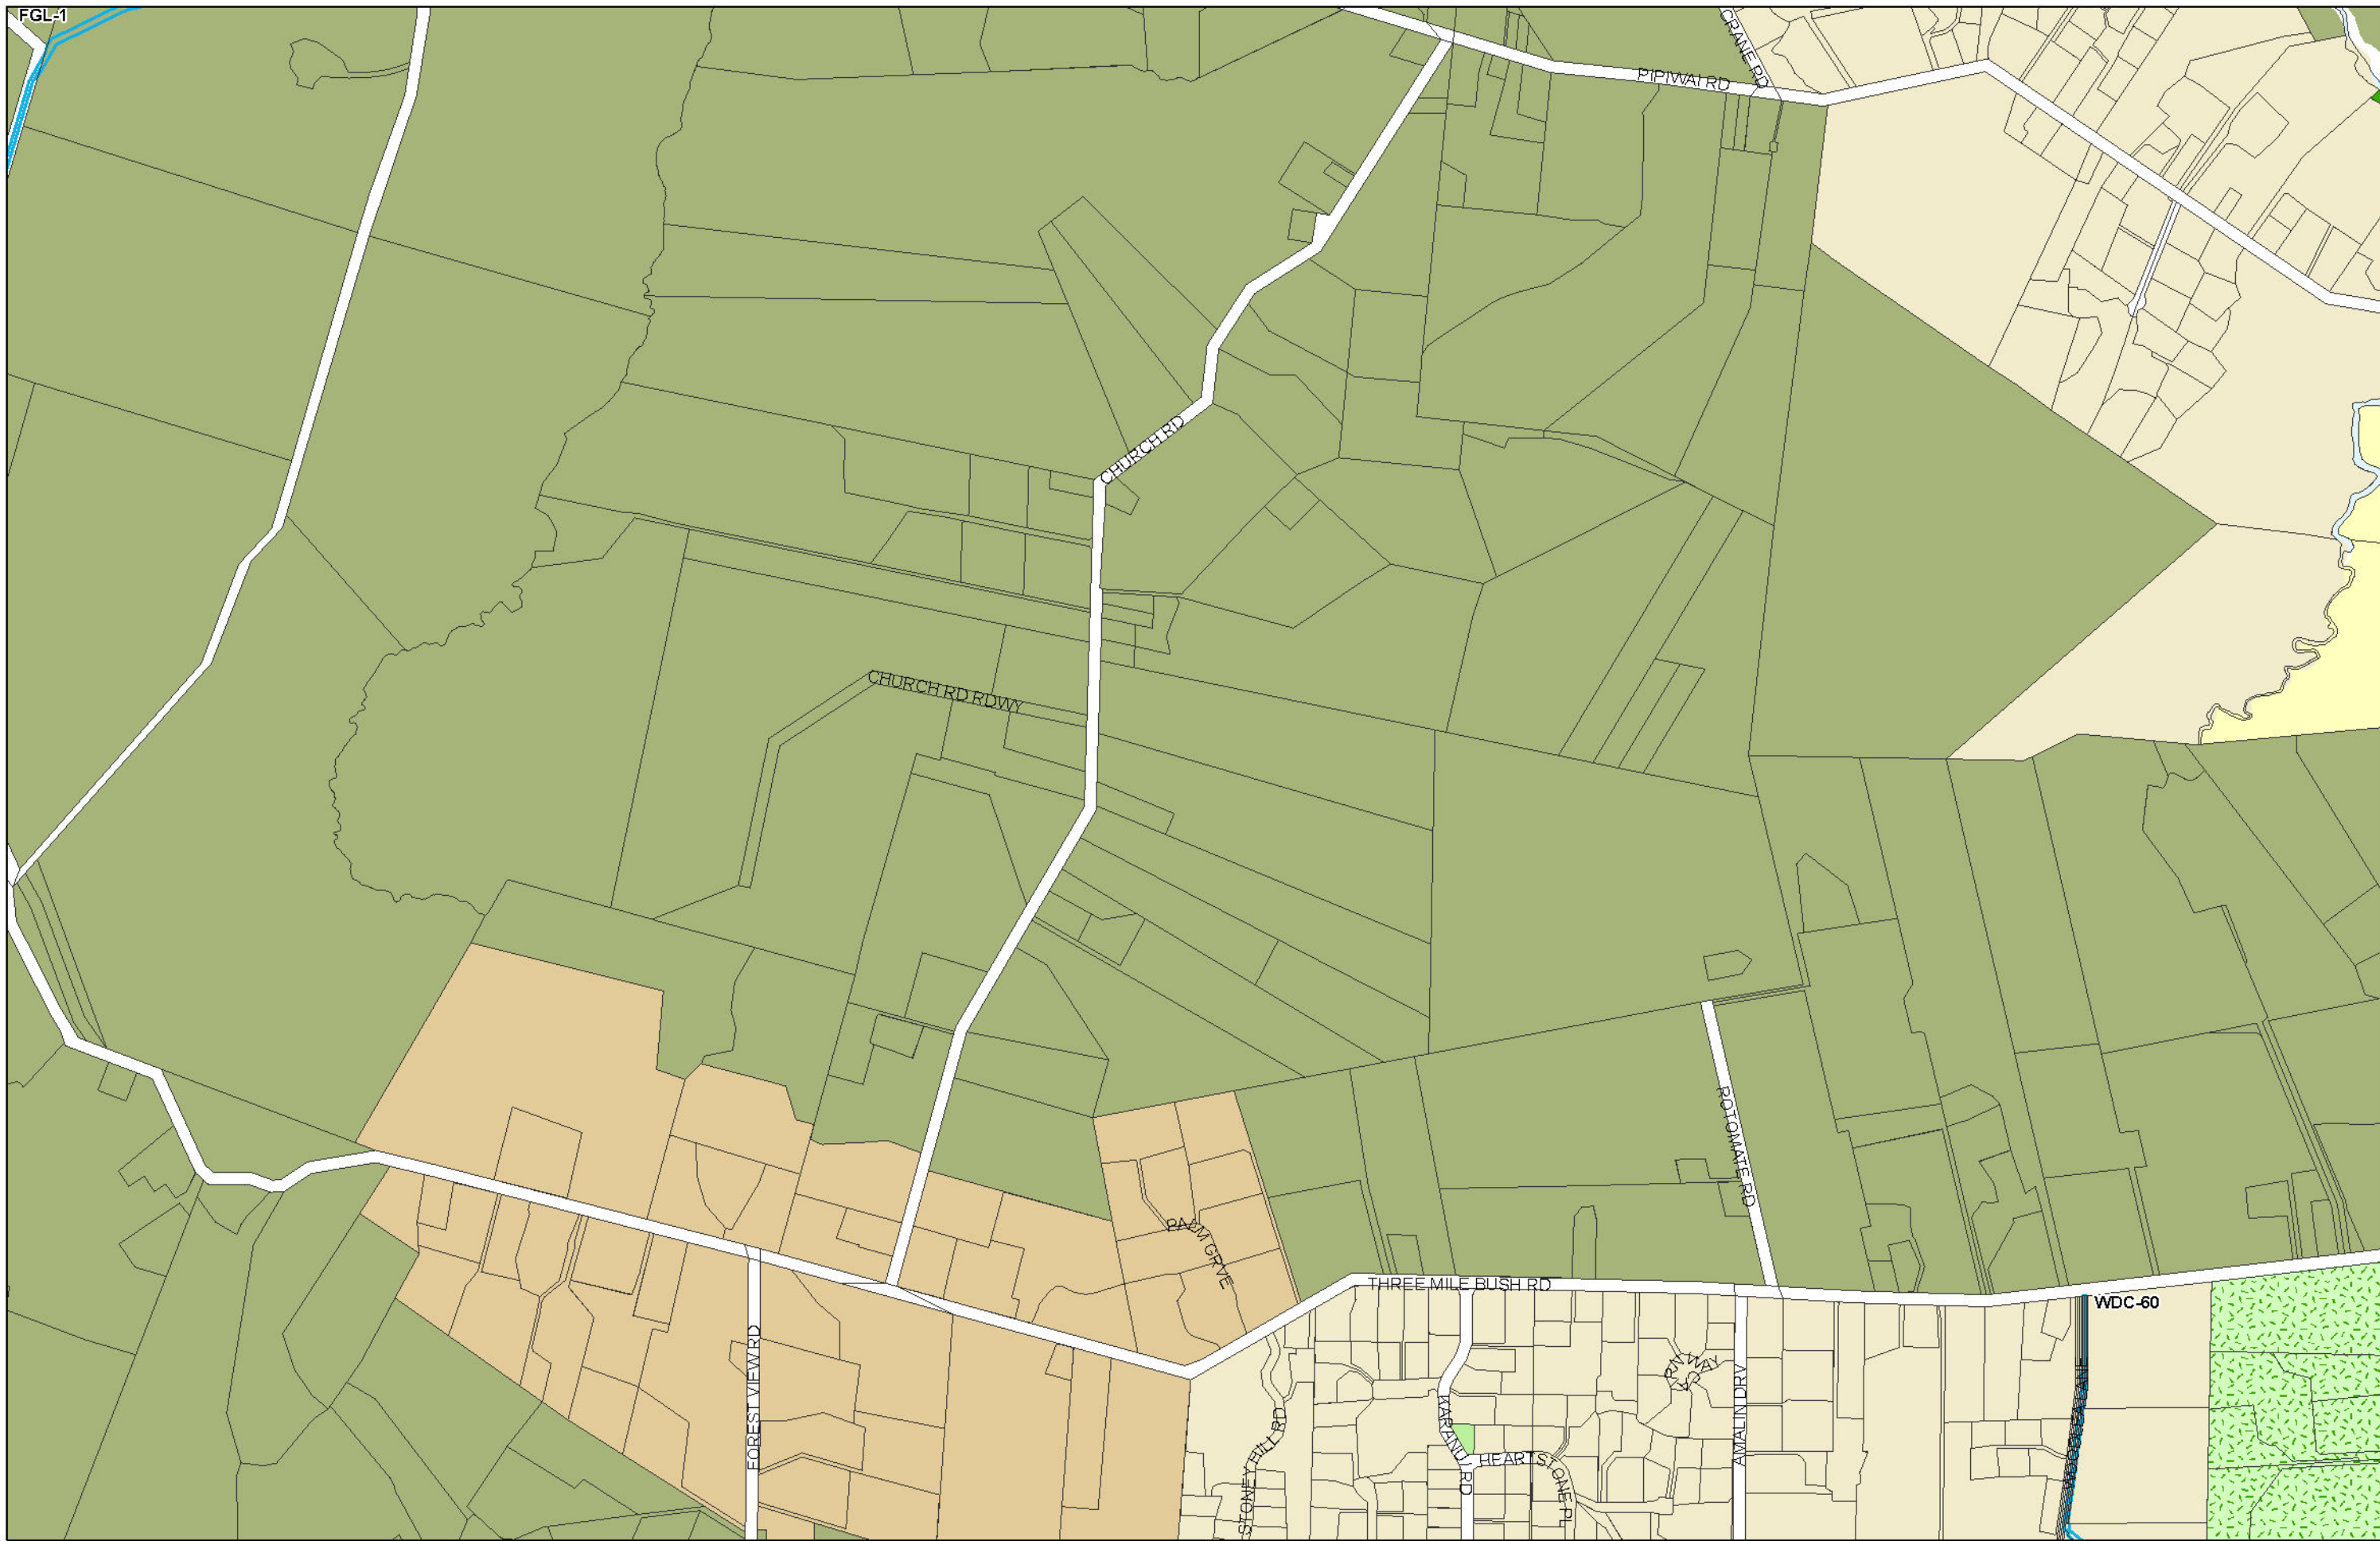

WHANGAREI DISTRICT COUNCIL OPERATIVE PLANNING MAP

**Area Specific Matters - Map 57
Ngararatunua**