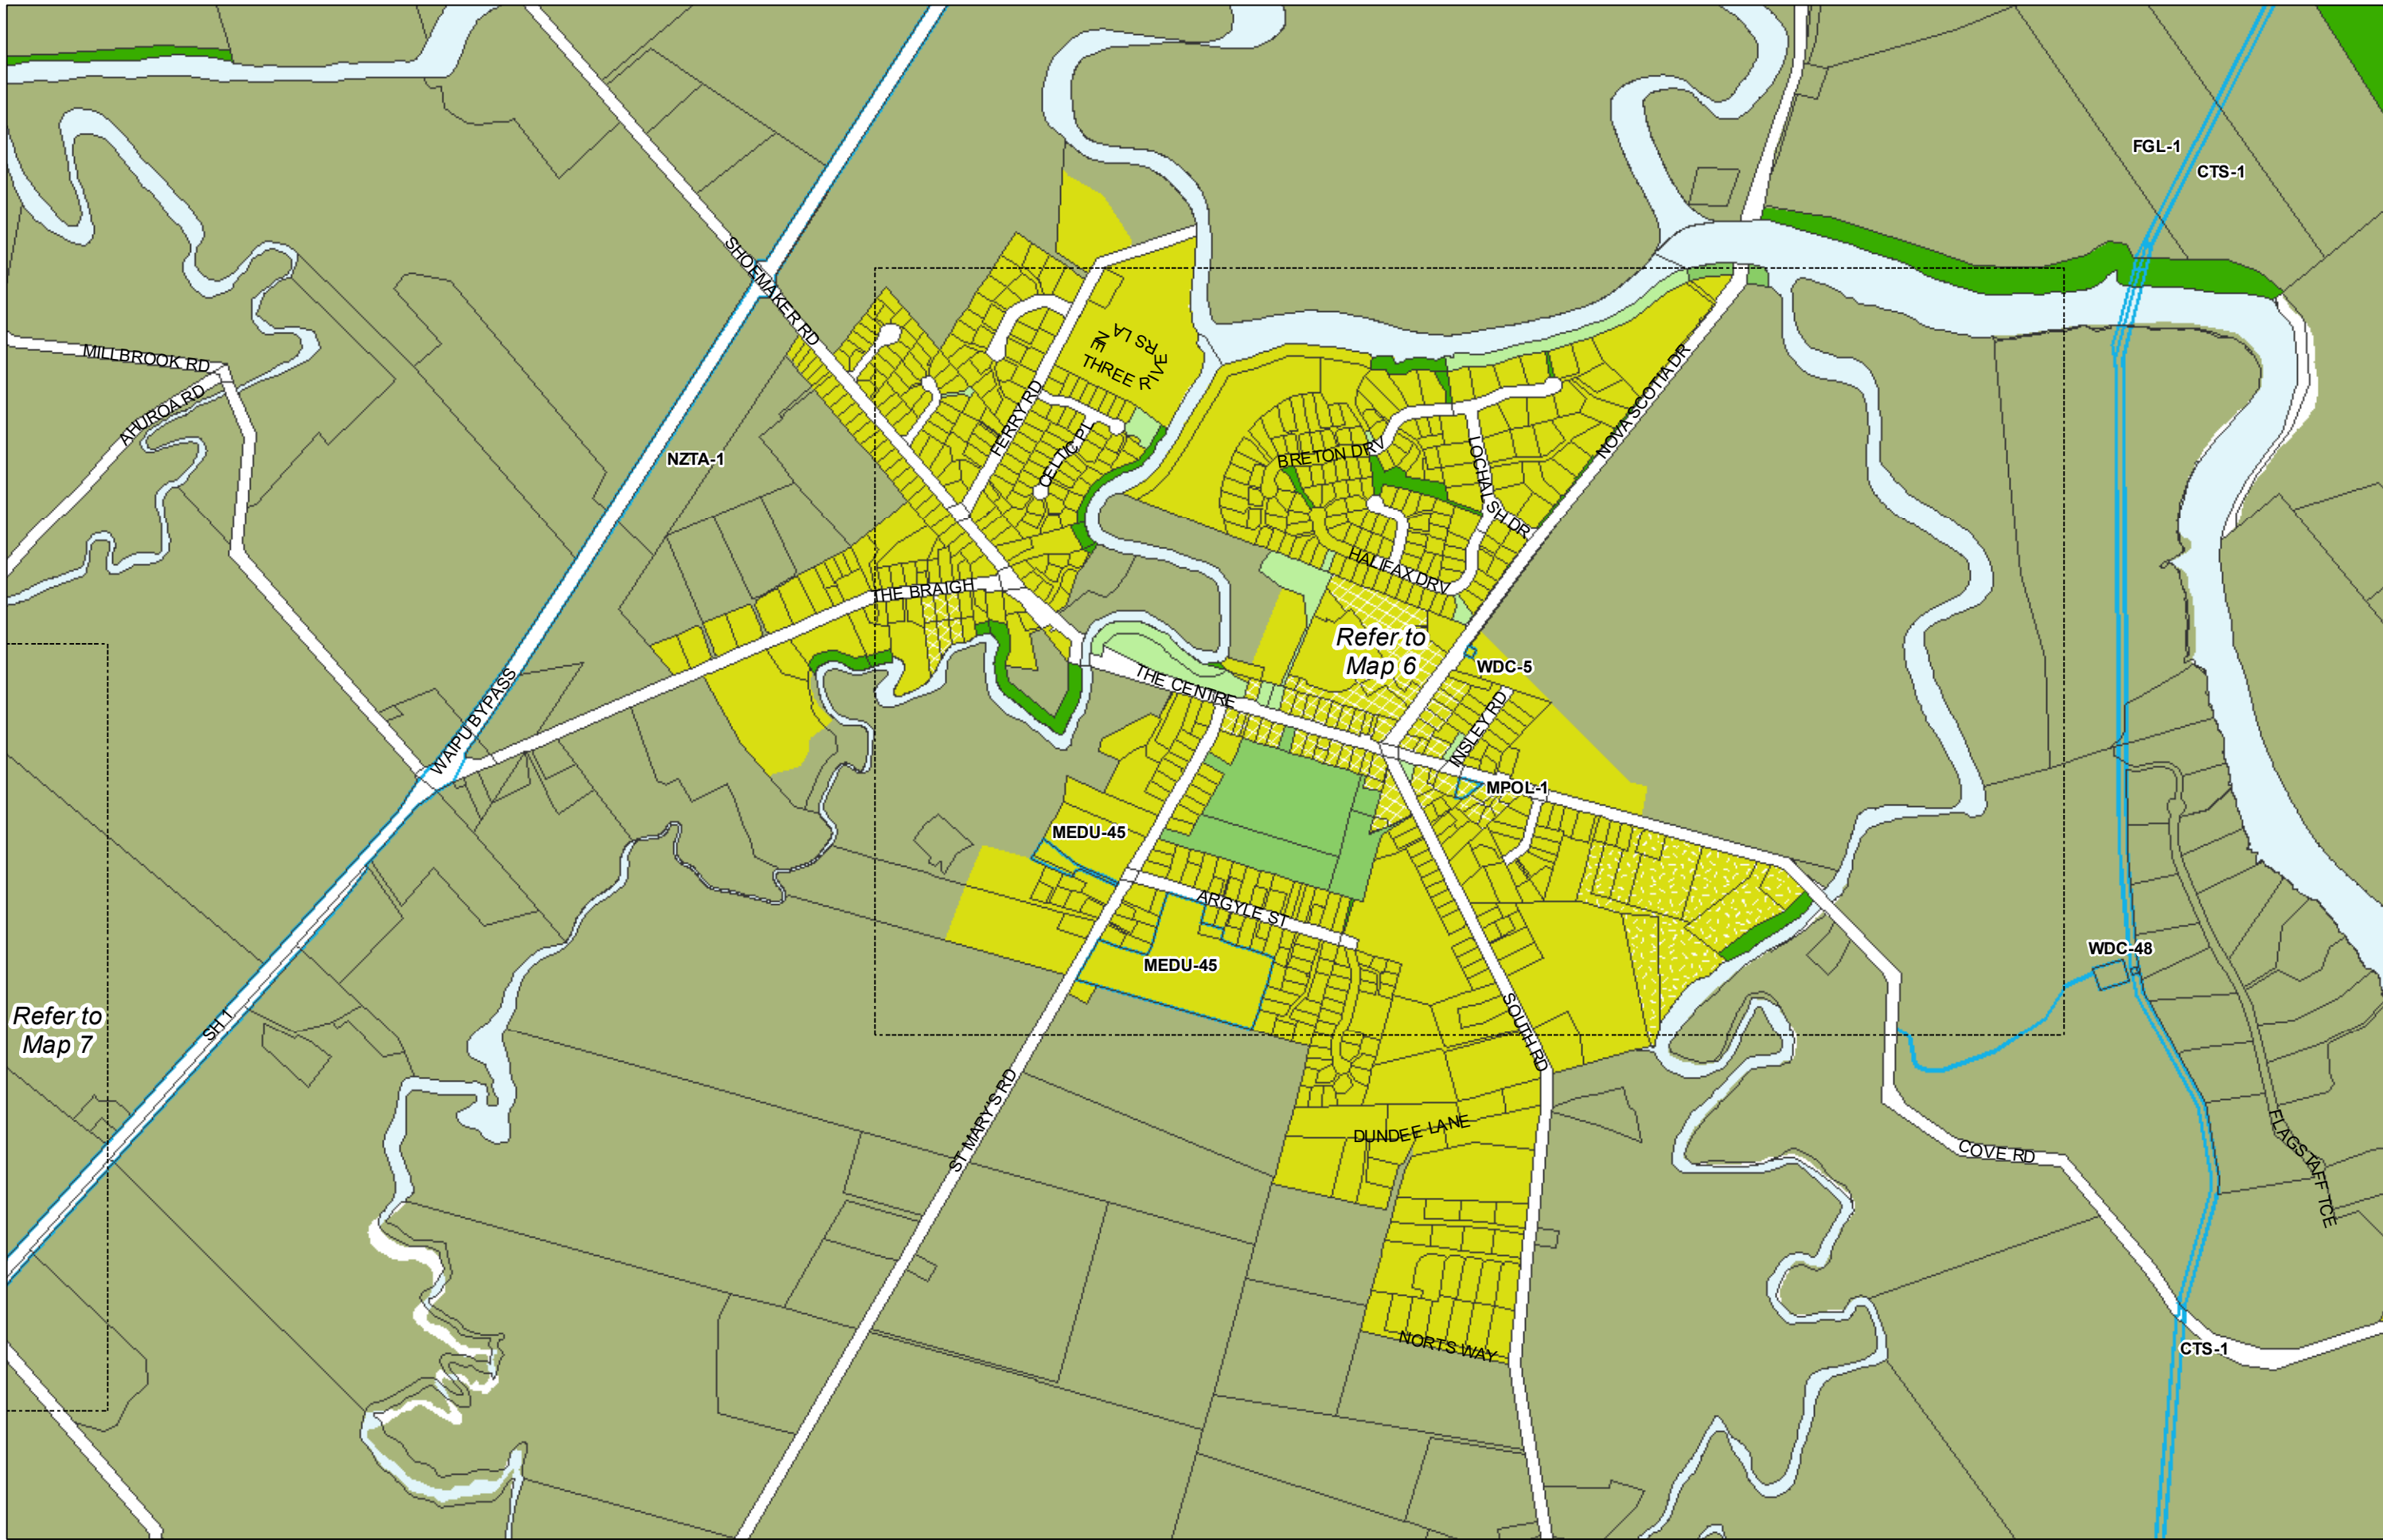

(C) Crown Copyright Reserved.

WHANGAREI DISTRICT COUNCIL OPERATIVE PLANNING MAP

Area Specific Matters - Map 48 Waipu