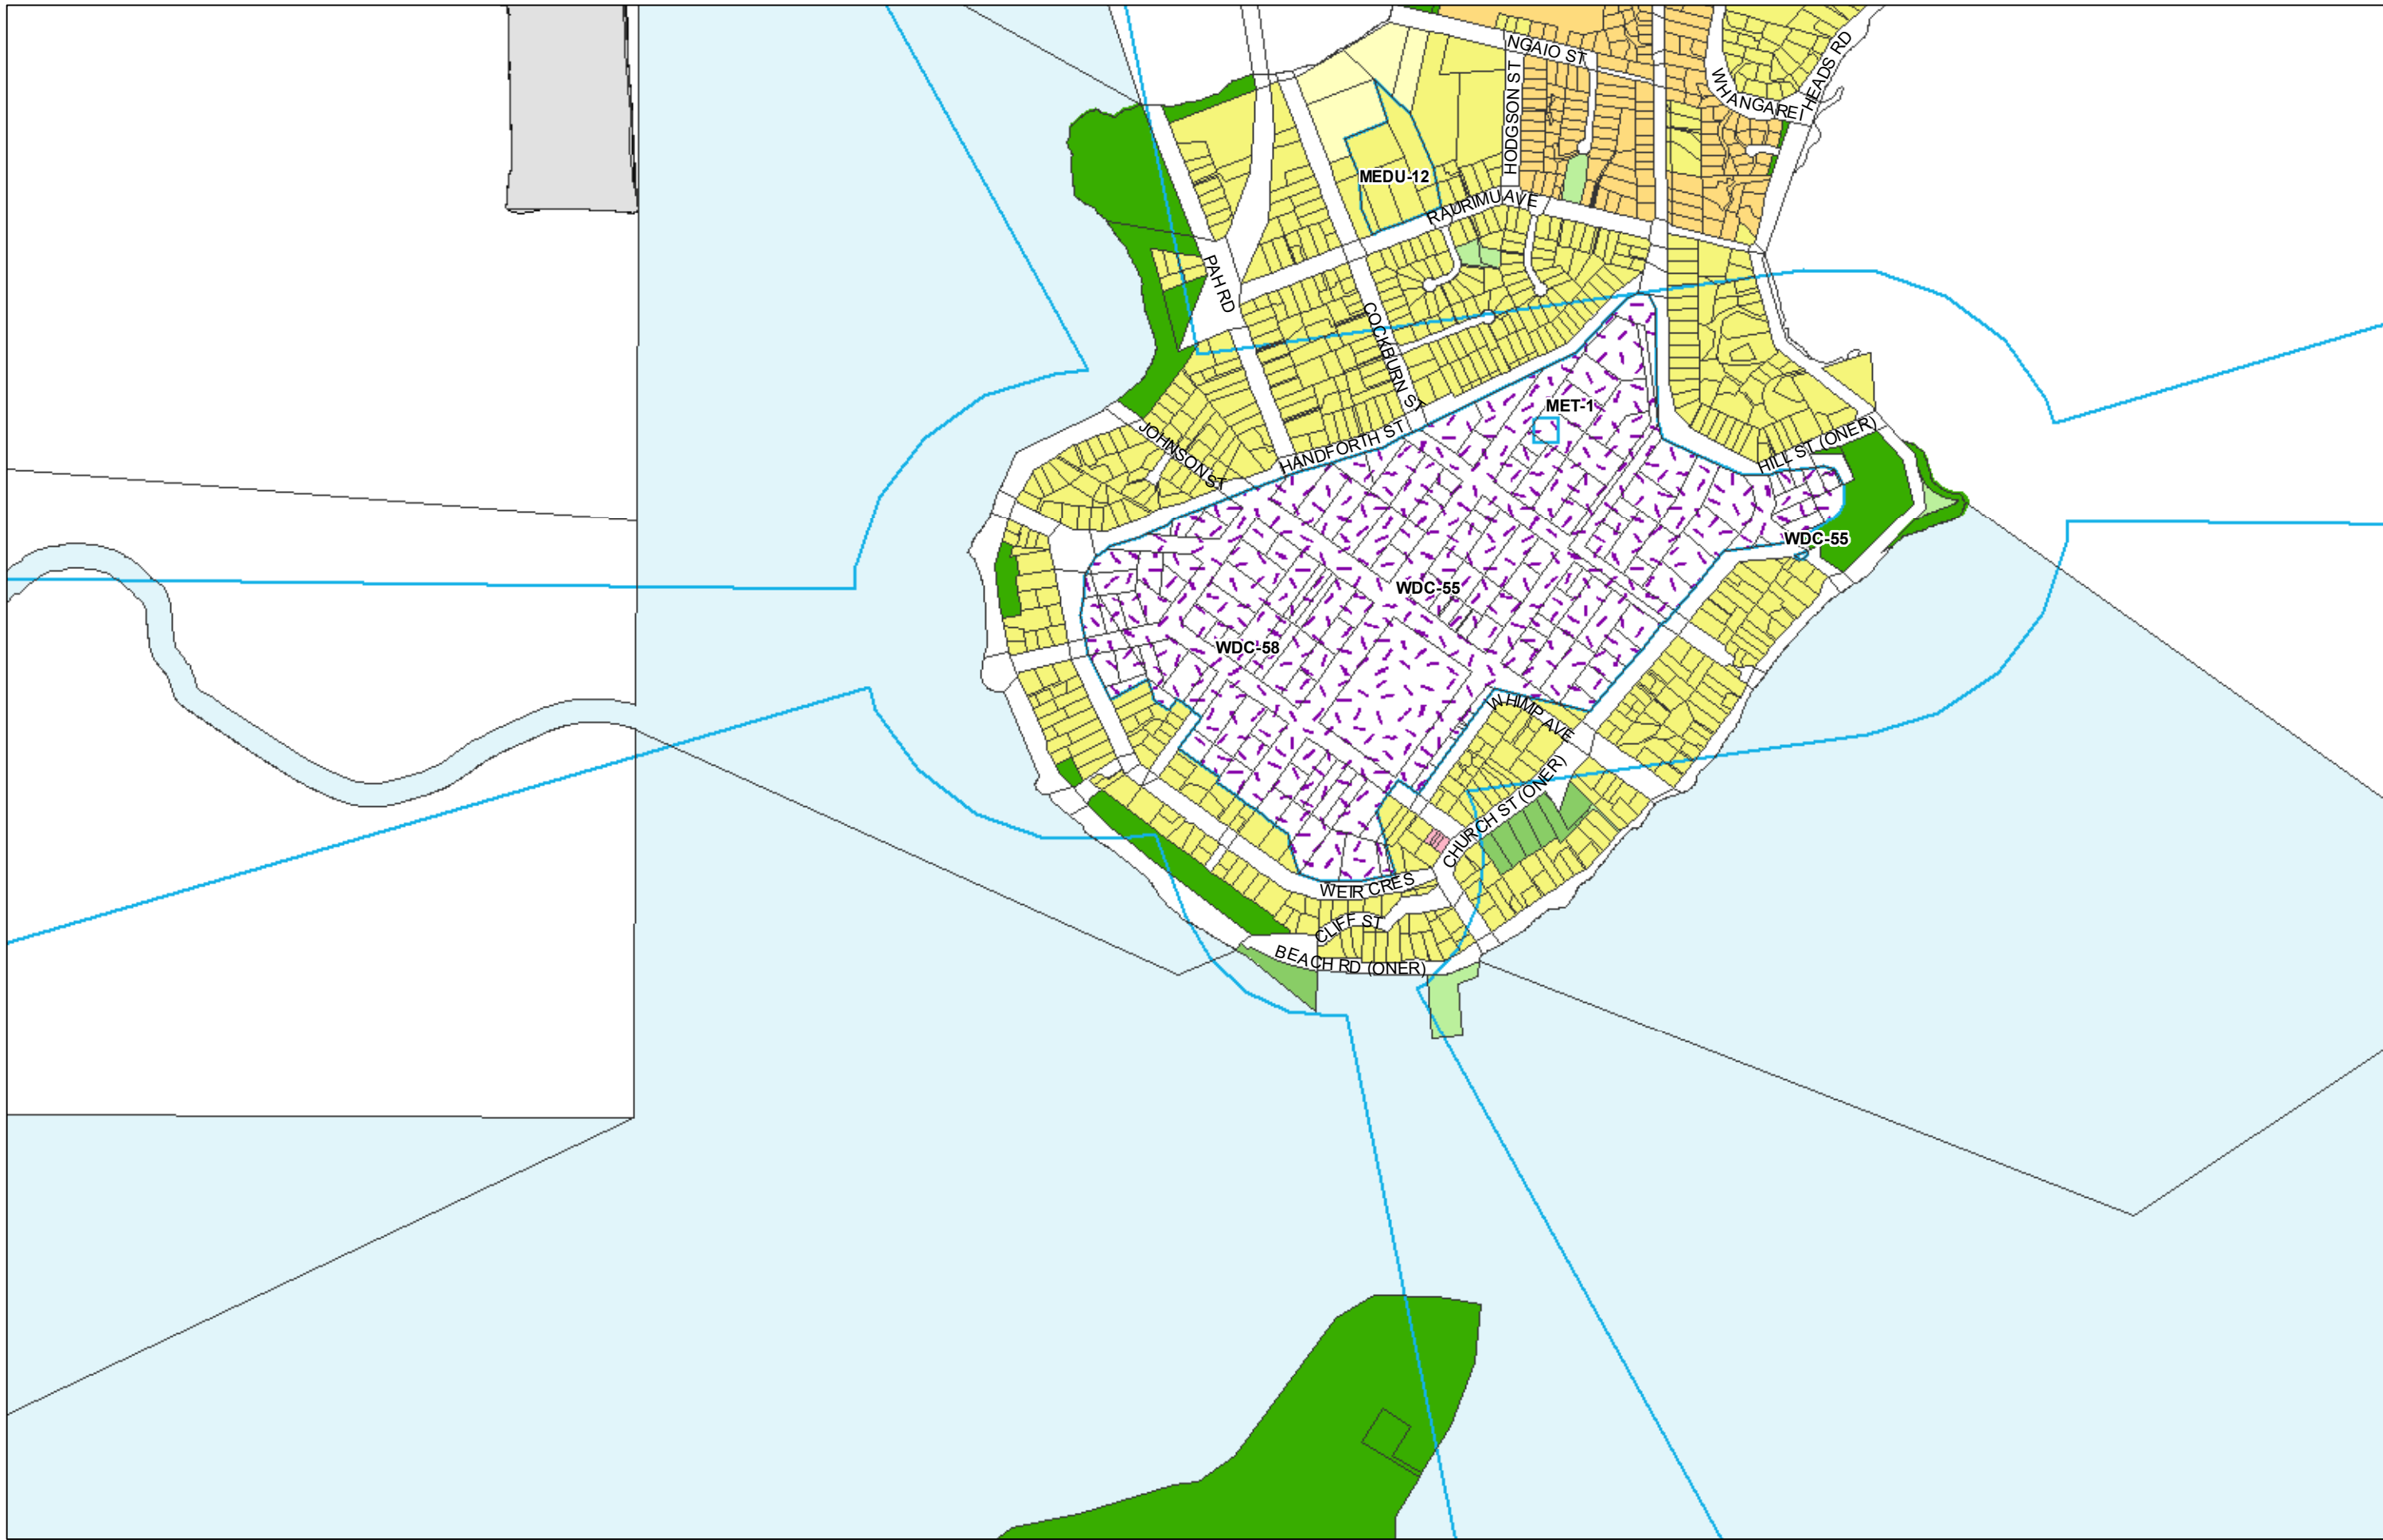

WHANGAREI DISTRICT COUNCIL OPERATIVE PLANNING MAP

**Area Specific Matters - Map 76
Onerahi**