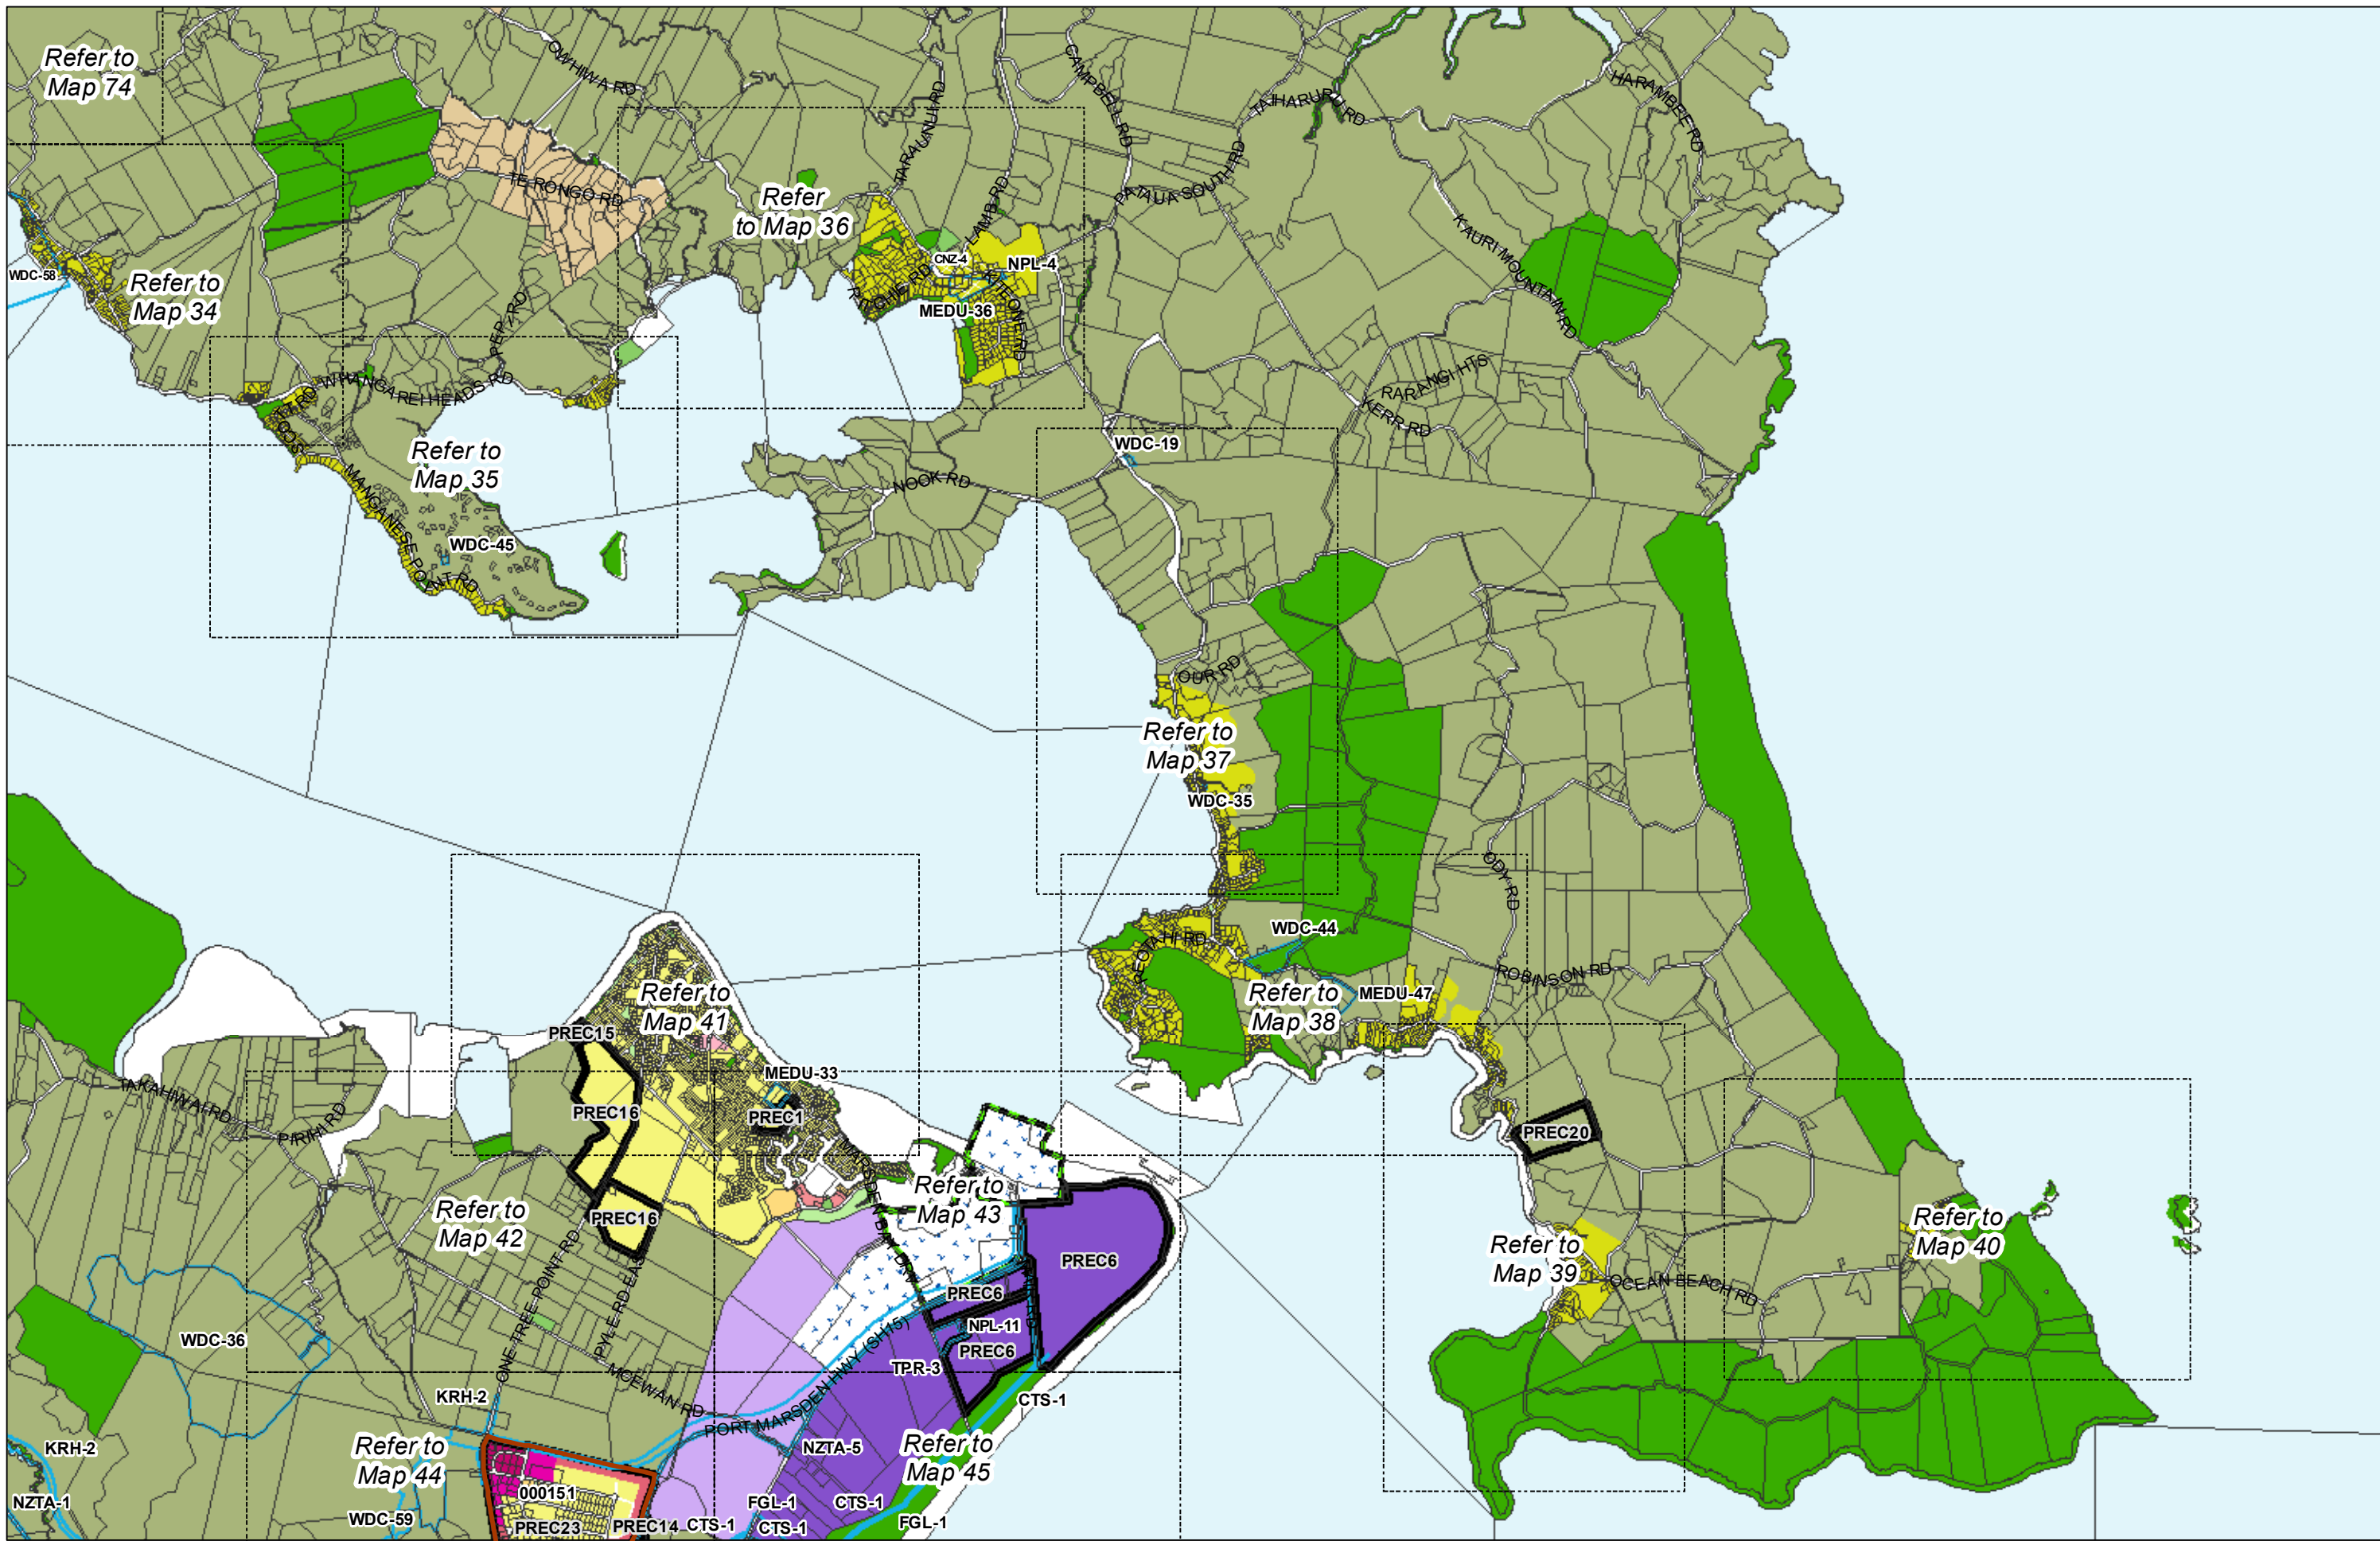

Refer to Map 74

Refer to Map 34

Refer to Map 36

Refer to Map 35

Refer to Map 37

Refer to Map 38

Refer to Map 41

Refer to Map 42

Refer to Map 43

Refer to Map 44

Refer to Map 45

Refer to Map 39

Refer to Map 40

WHANGAREI DISTRICT COUNCIL OPERATIVE PLANNING MAP

Area Specific Matters - Map 14