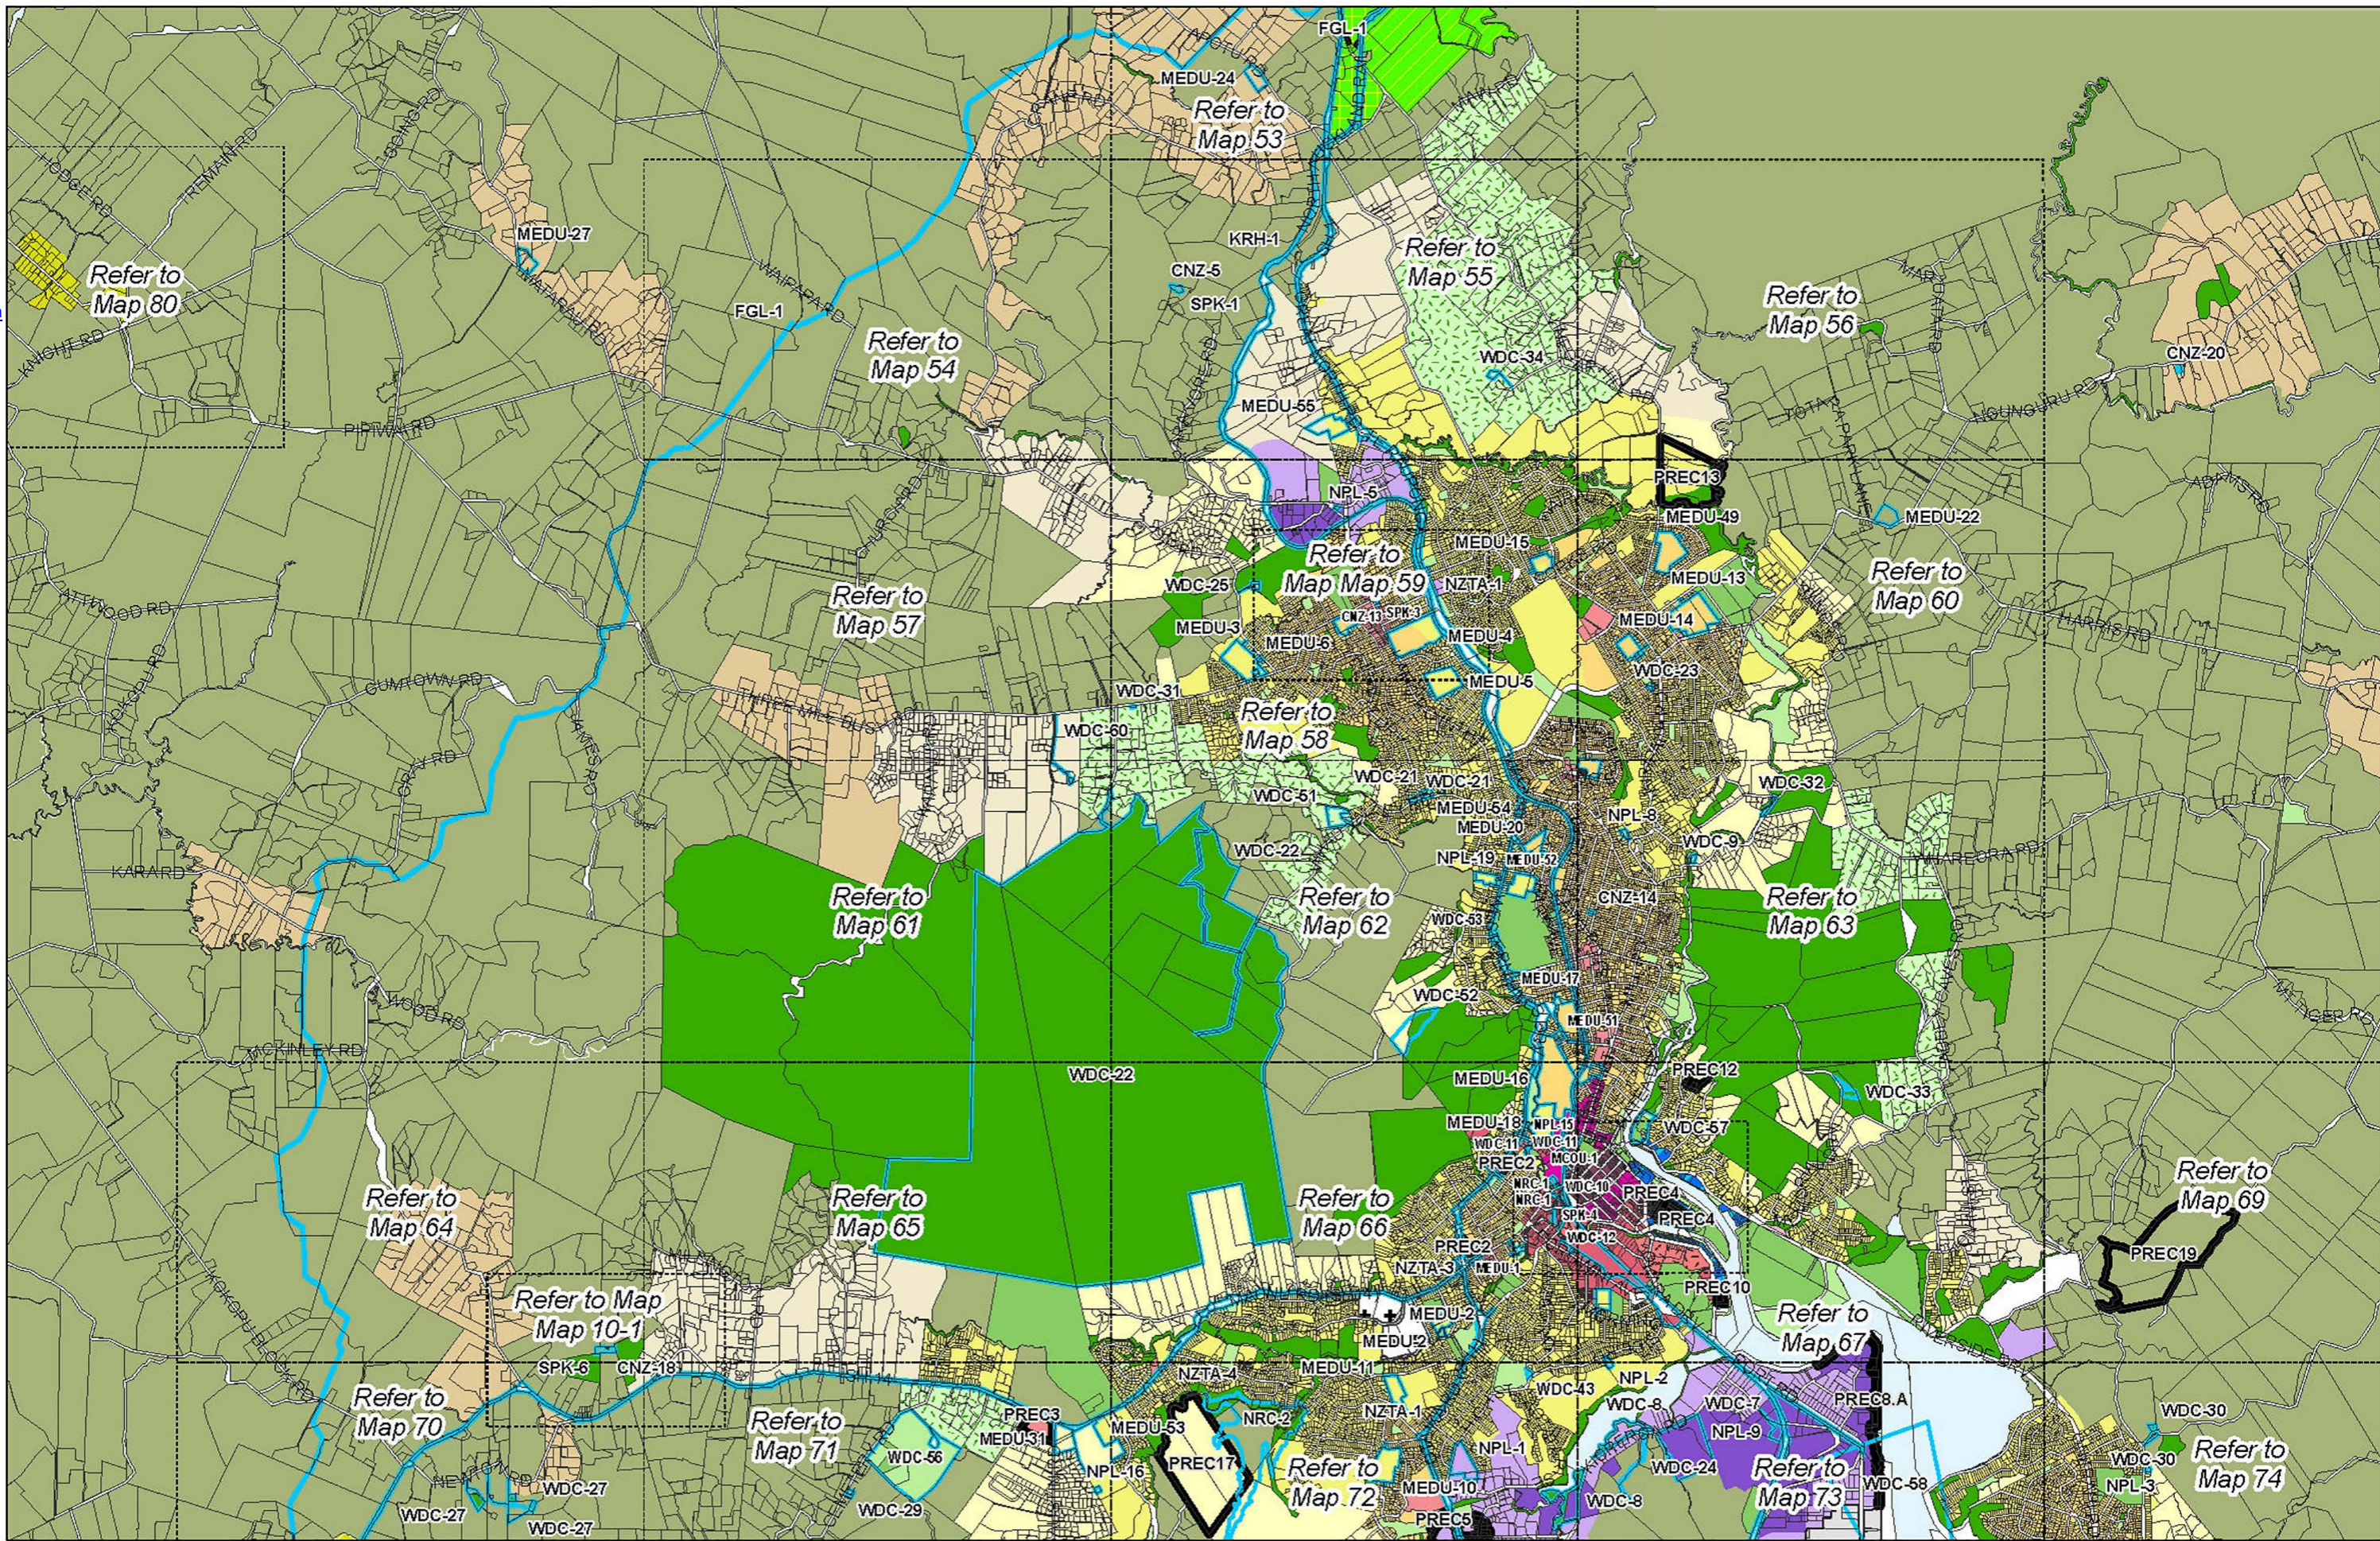

PC3 (see Proposed Plan Change)

(C) Crown Copyright Reserved

WHANGAREI DISTRICT COUNCIL OPERATIVE PLANNING MAP

Area Specific Matters - Map 10