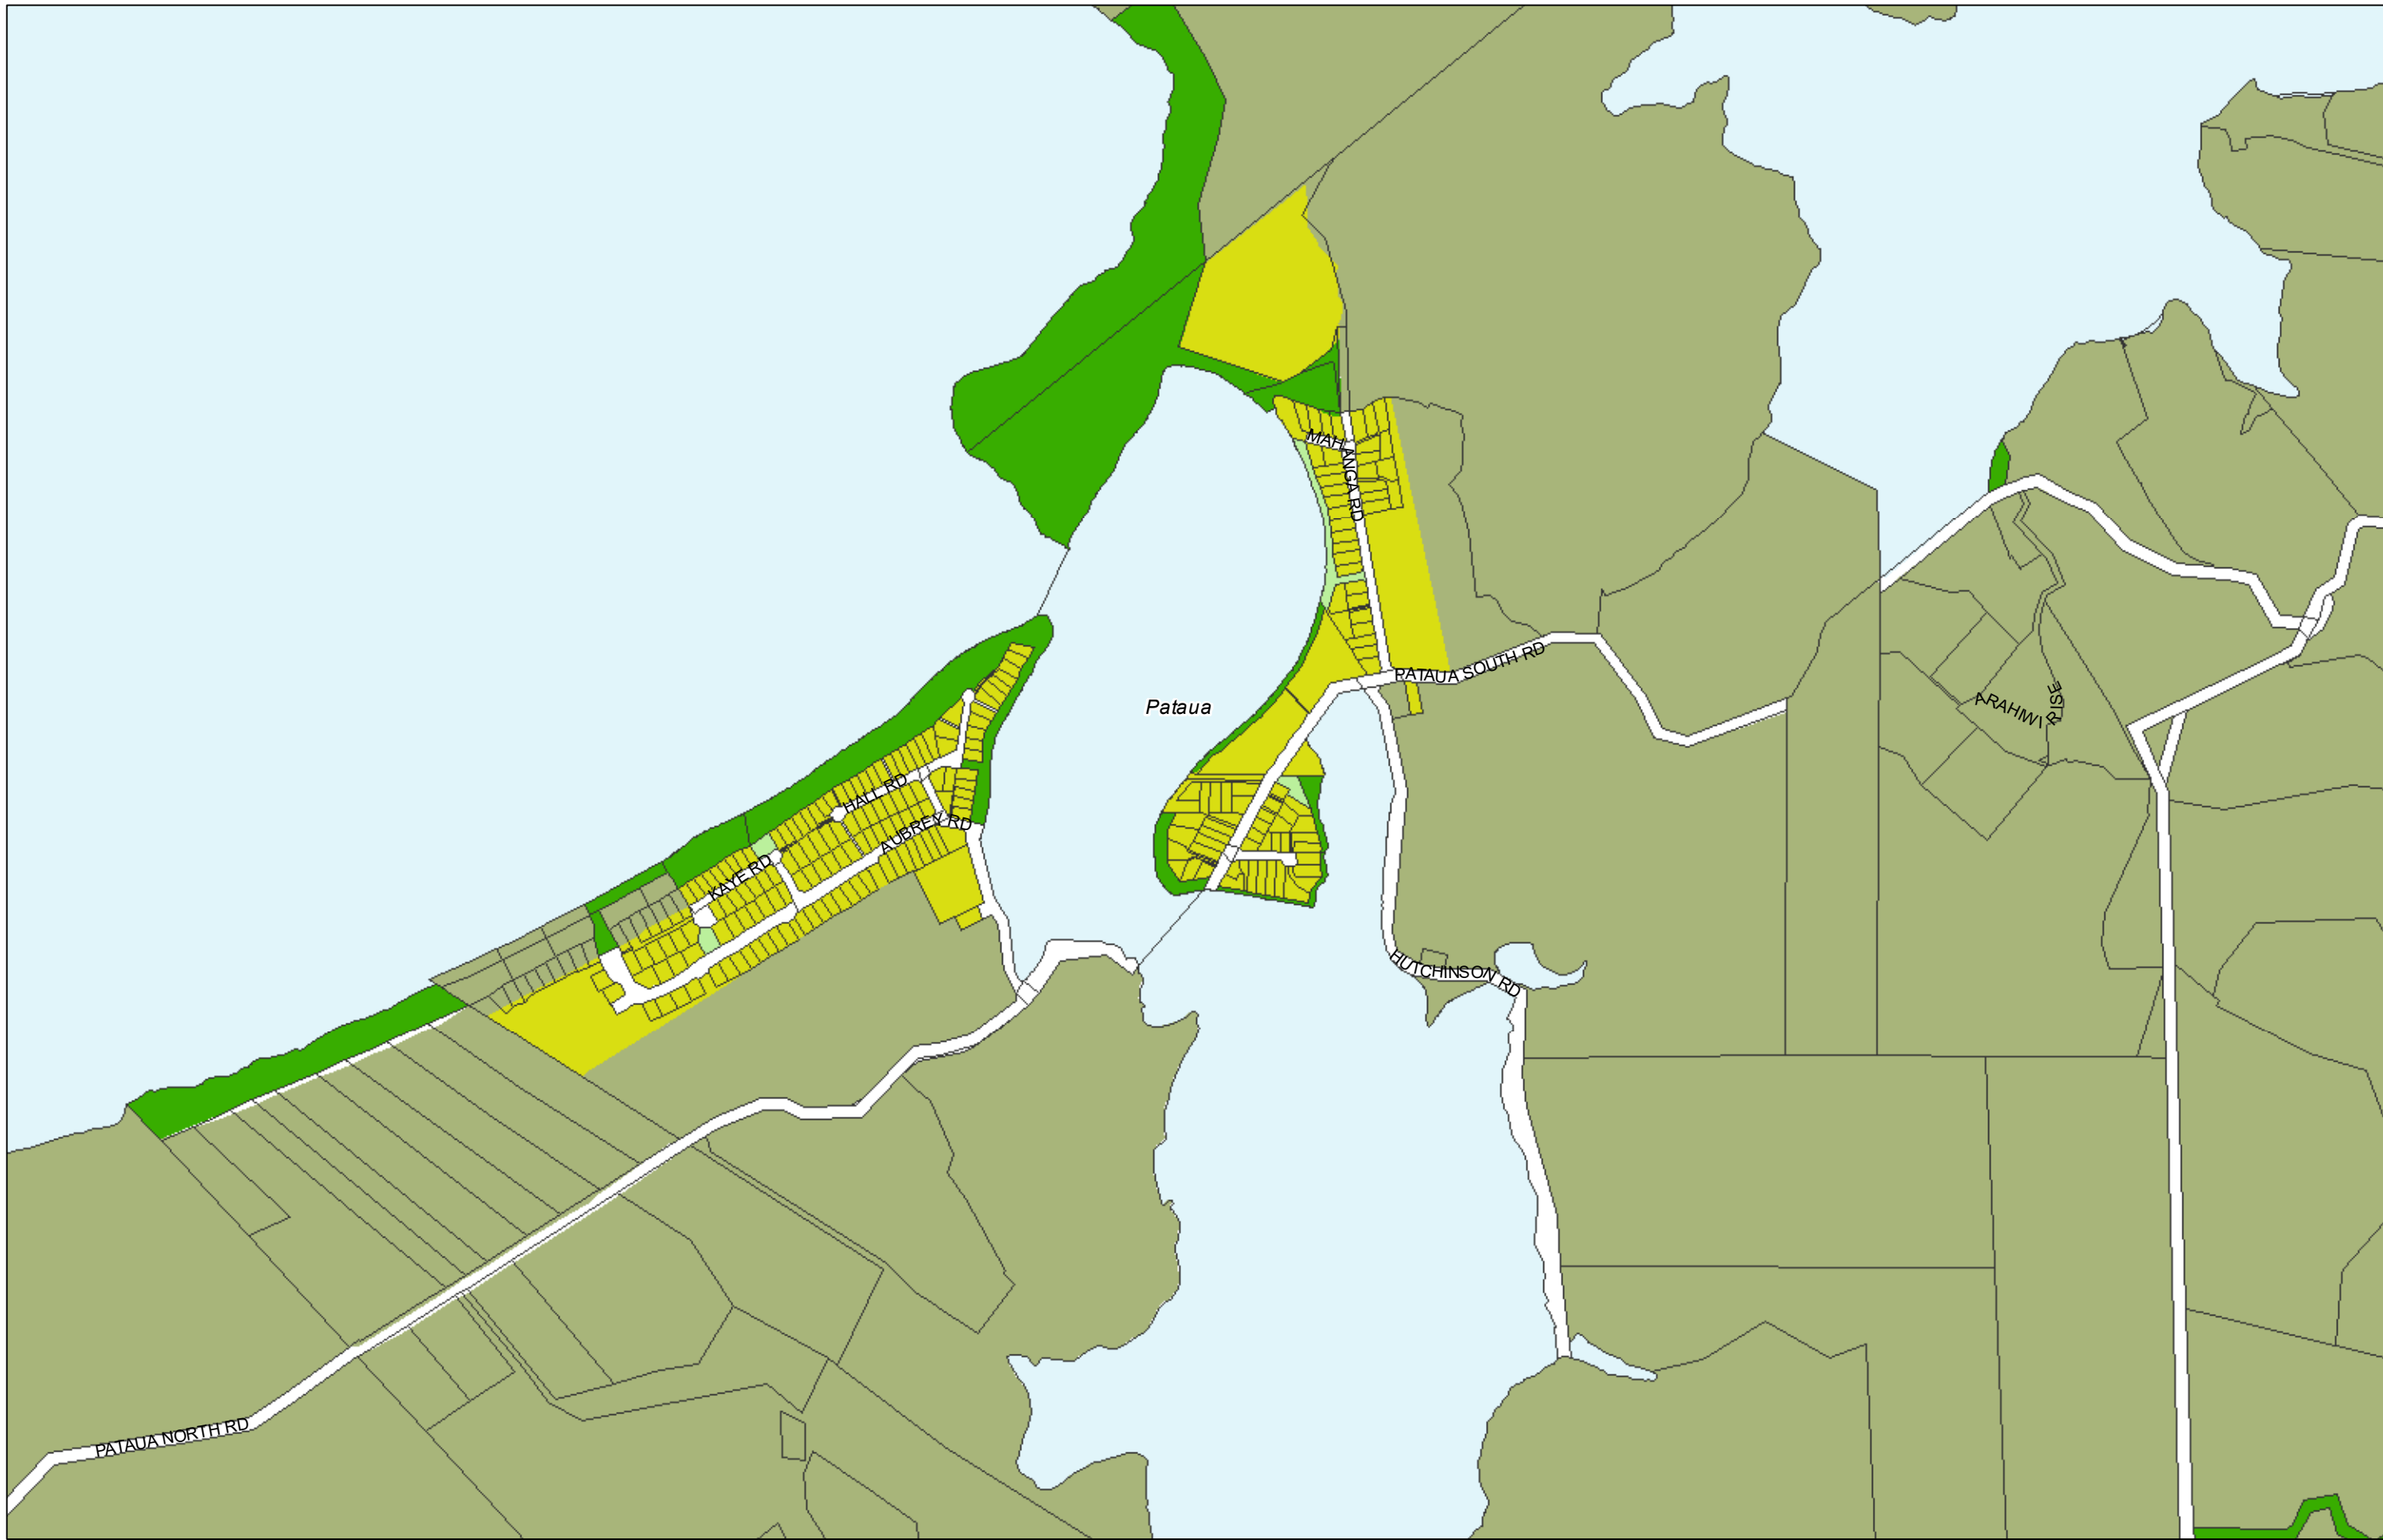

(C) Crown Copyright Reserved.

WHANGAREI DISTRICT COUNCIL OPERATIVE PLANNING MAP

**Area Specific Matters - Map 32
Pataua North**