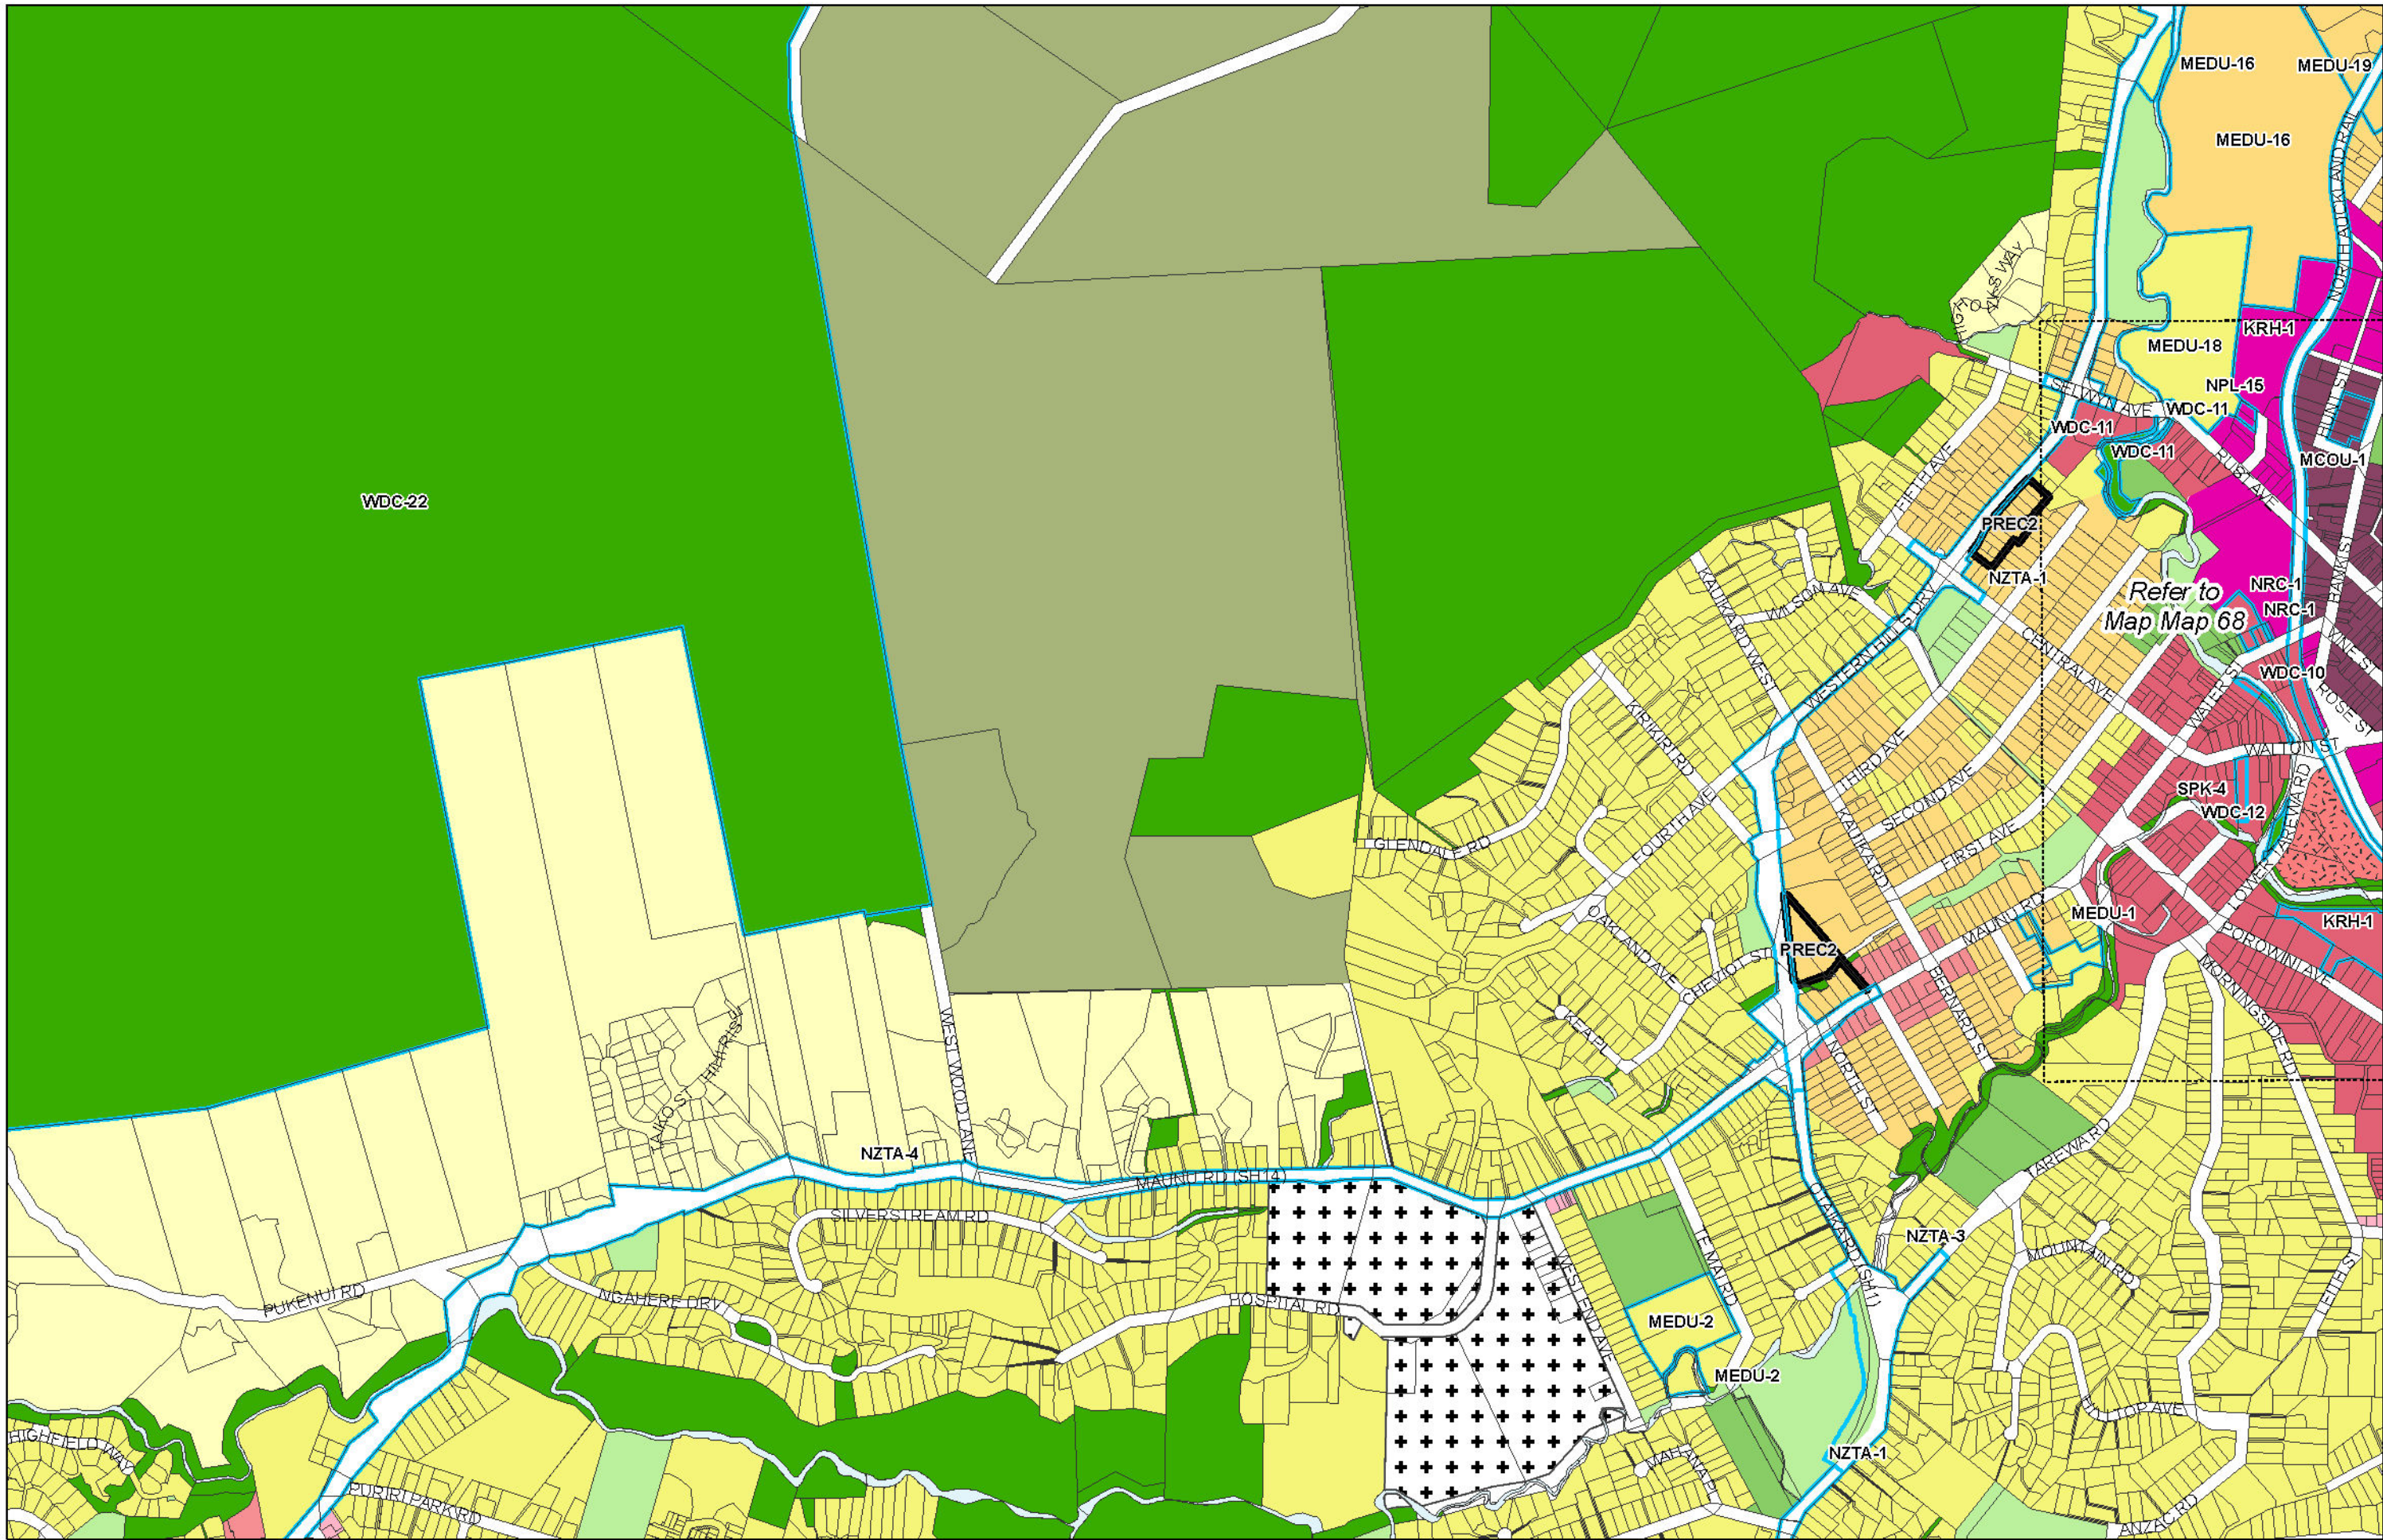

(C) Crown Copyright Reserved.

WHANGAREI DISTRICT COUNCIL OPERATIVE PLANNING MAP

Area Specific Matters - Map 66 Avenues