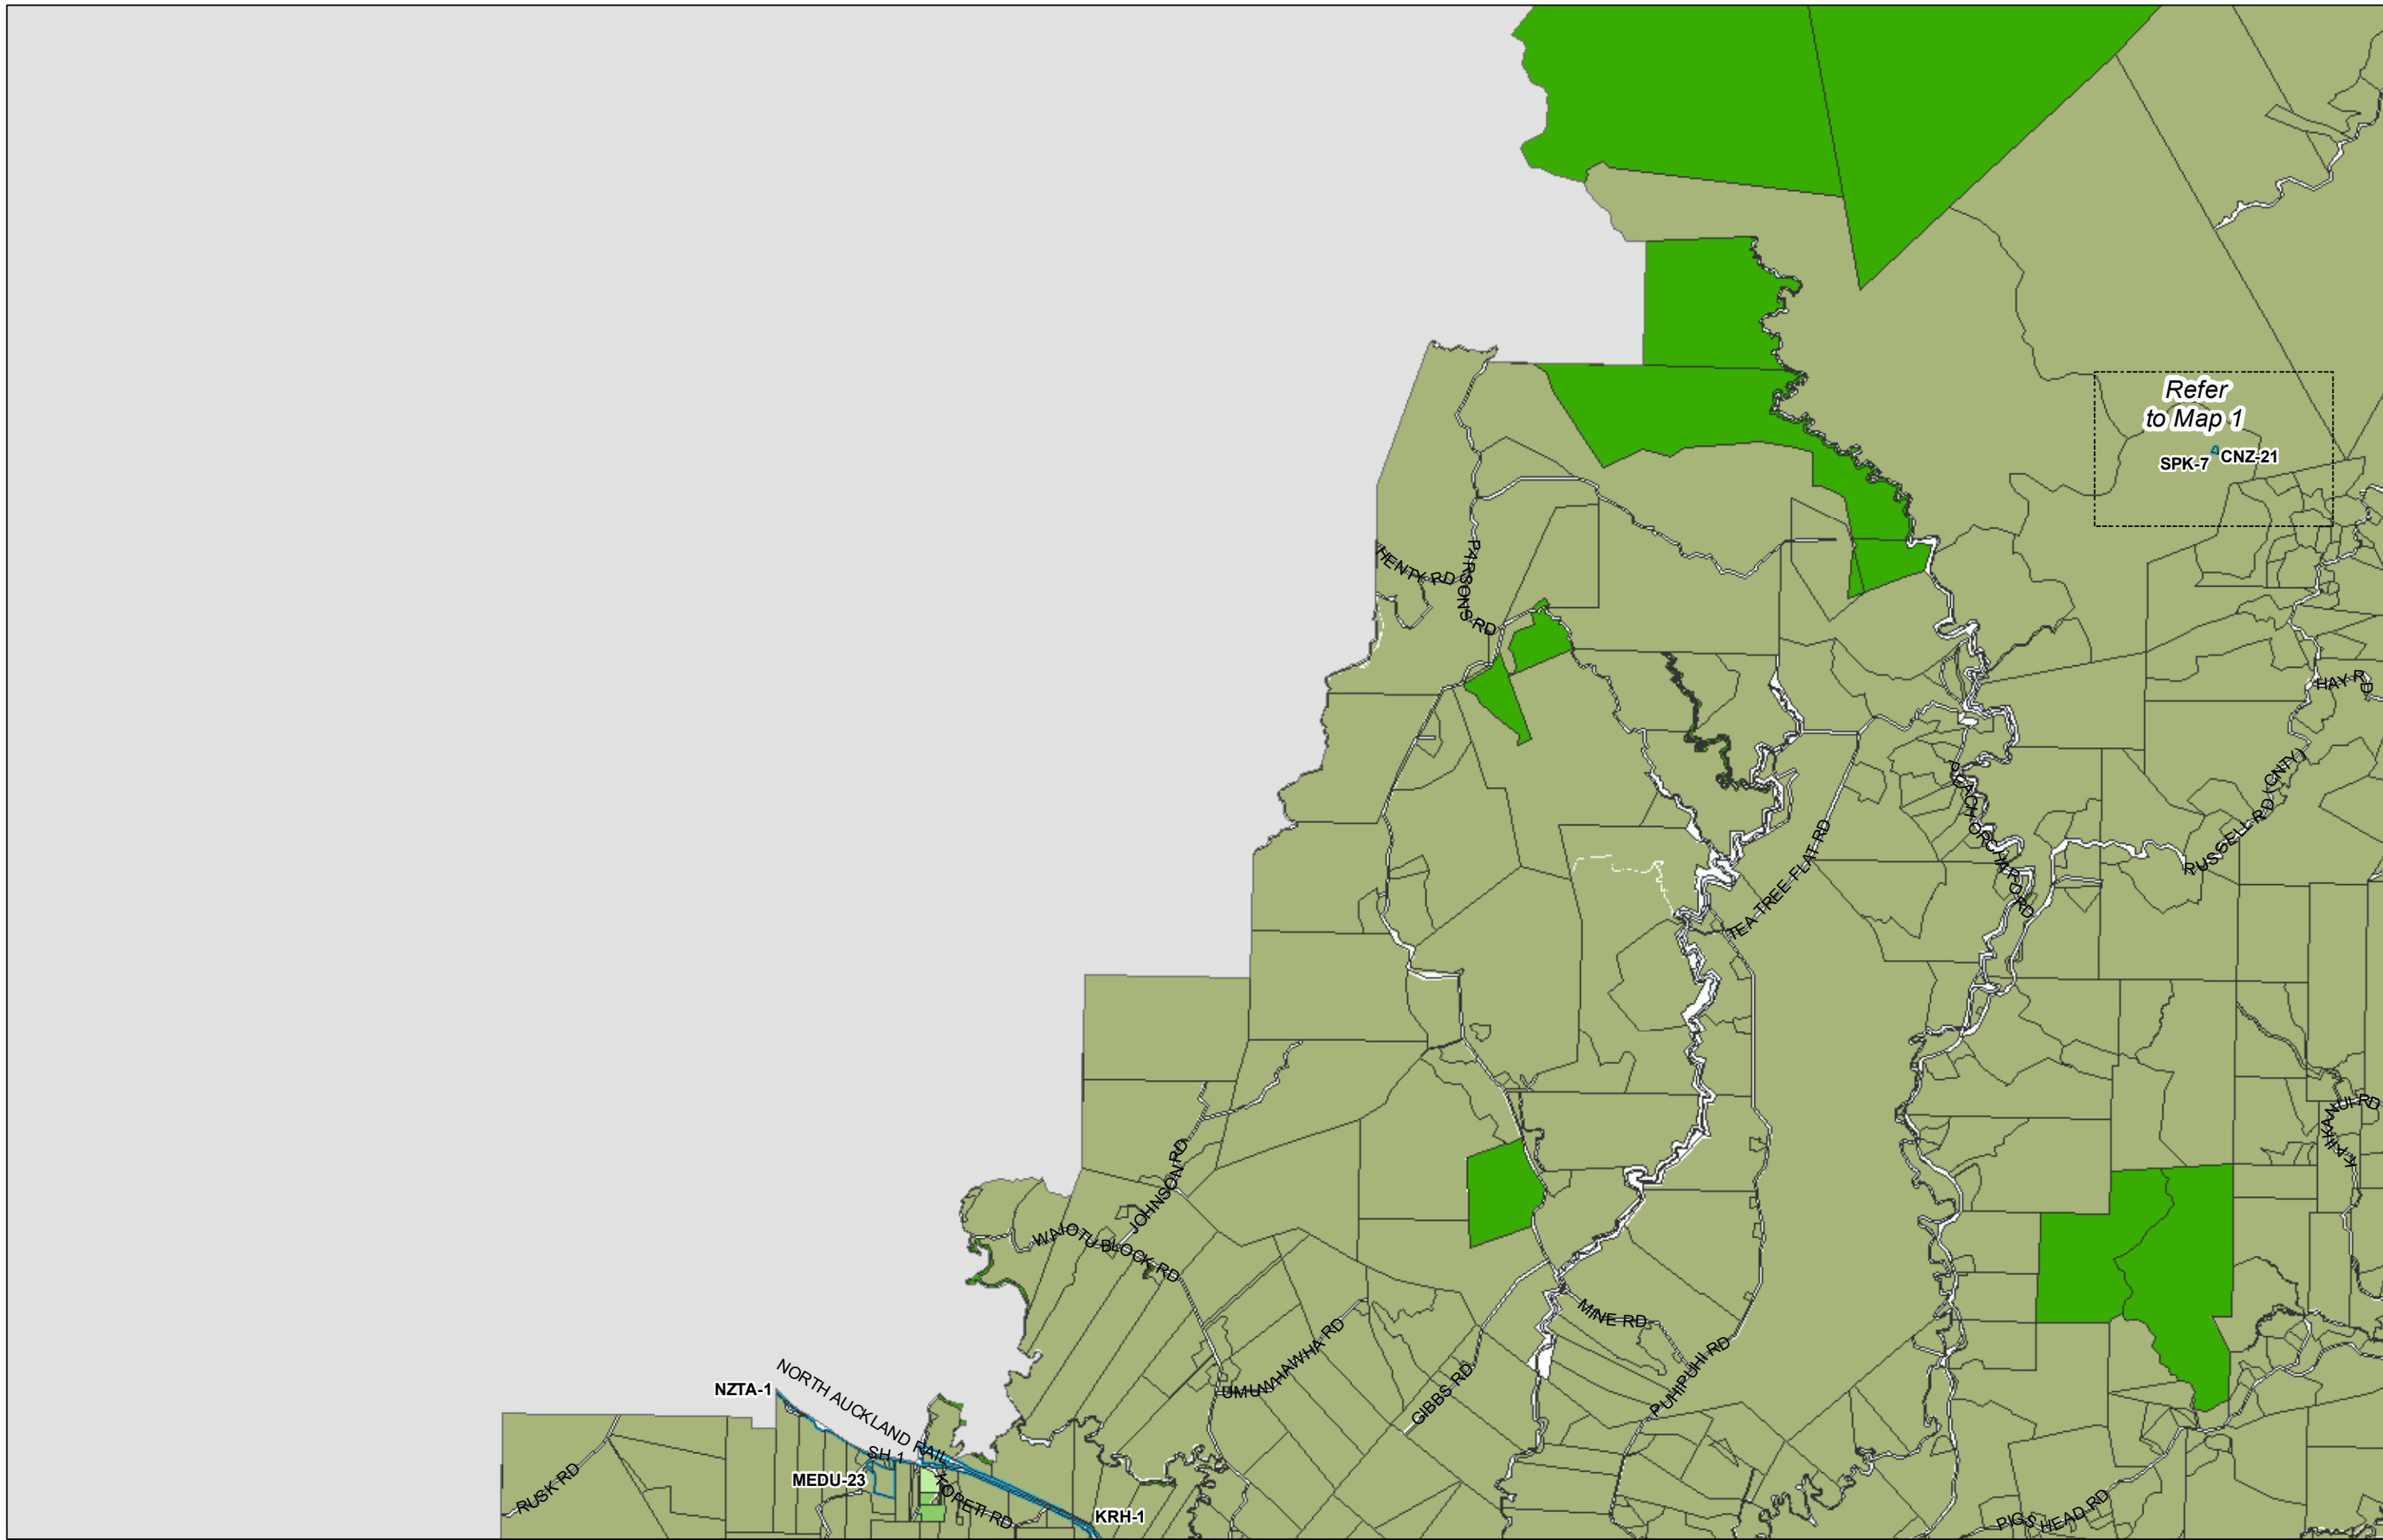

(C) Crown Copyright Reserved.

WHANGAREI DISTRICT COUNCIL OPERATIVE PLANNING MAP

Area Specific Matters - Map 2