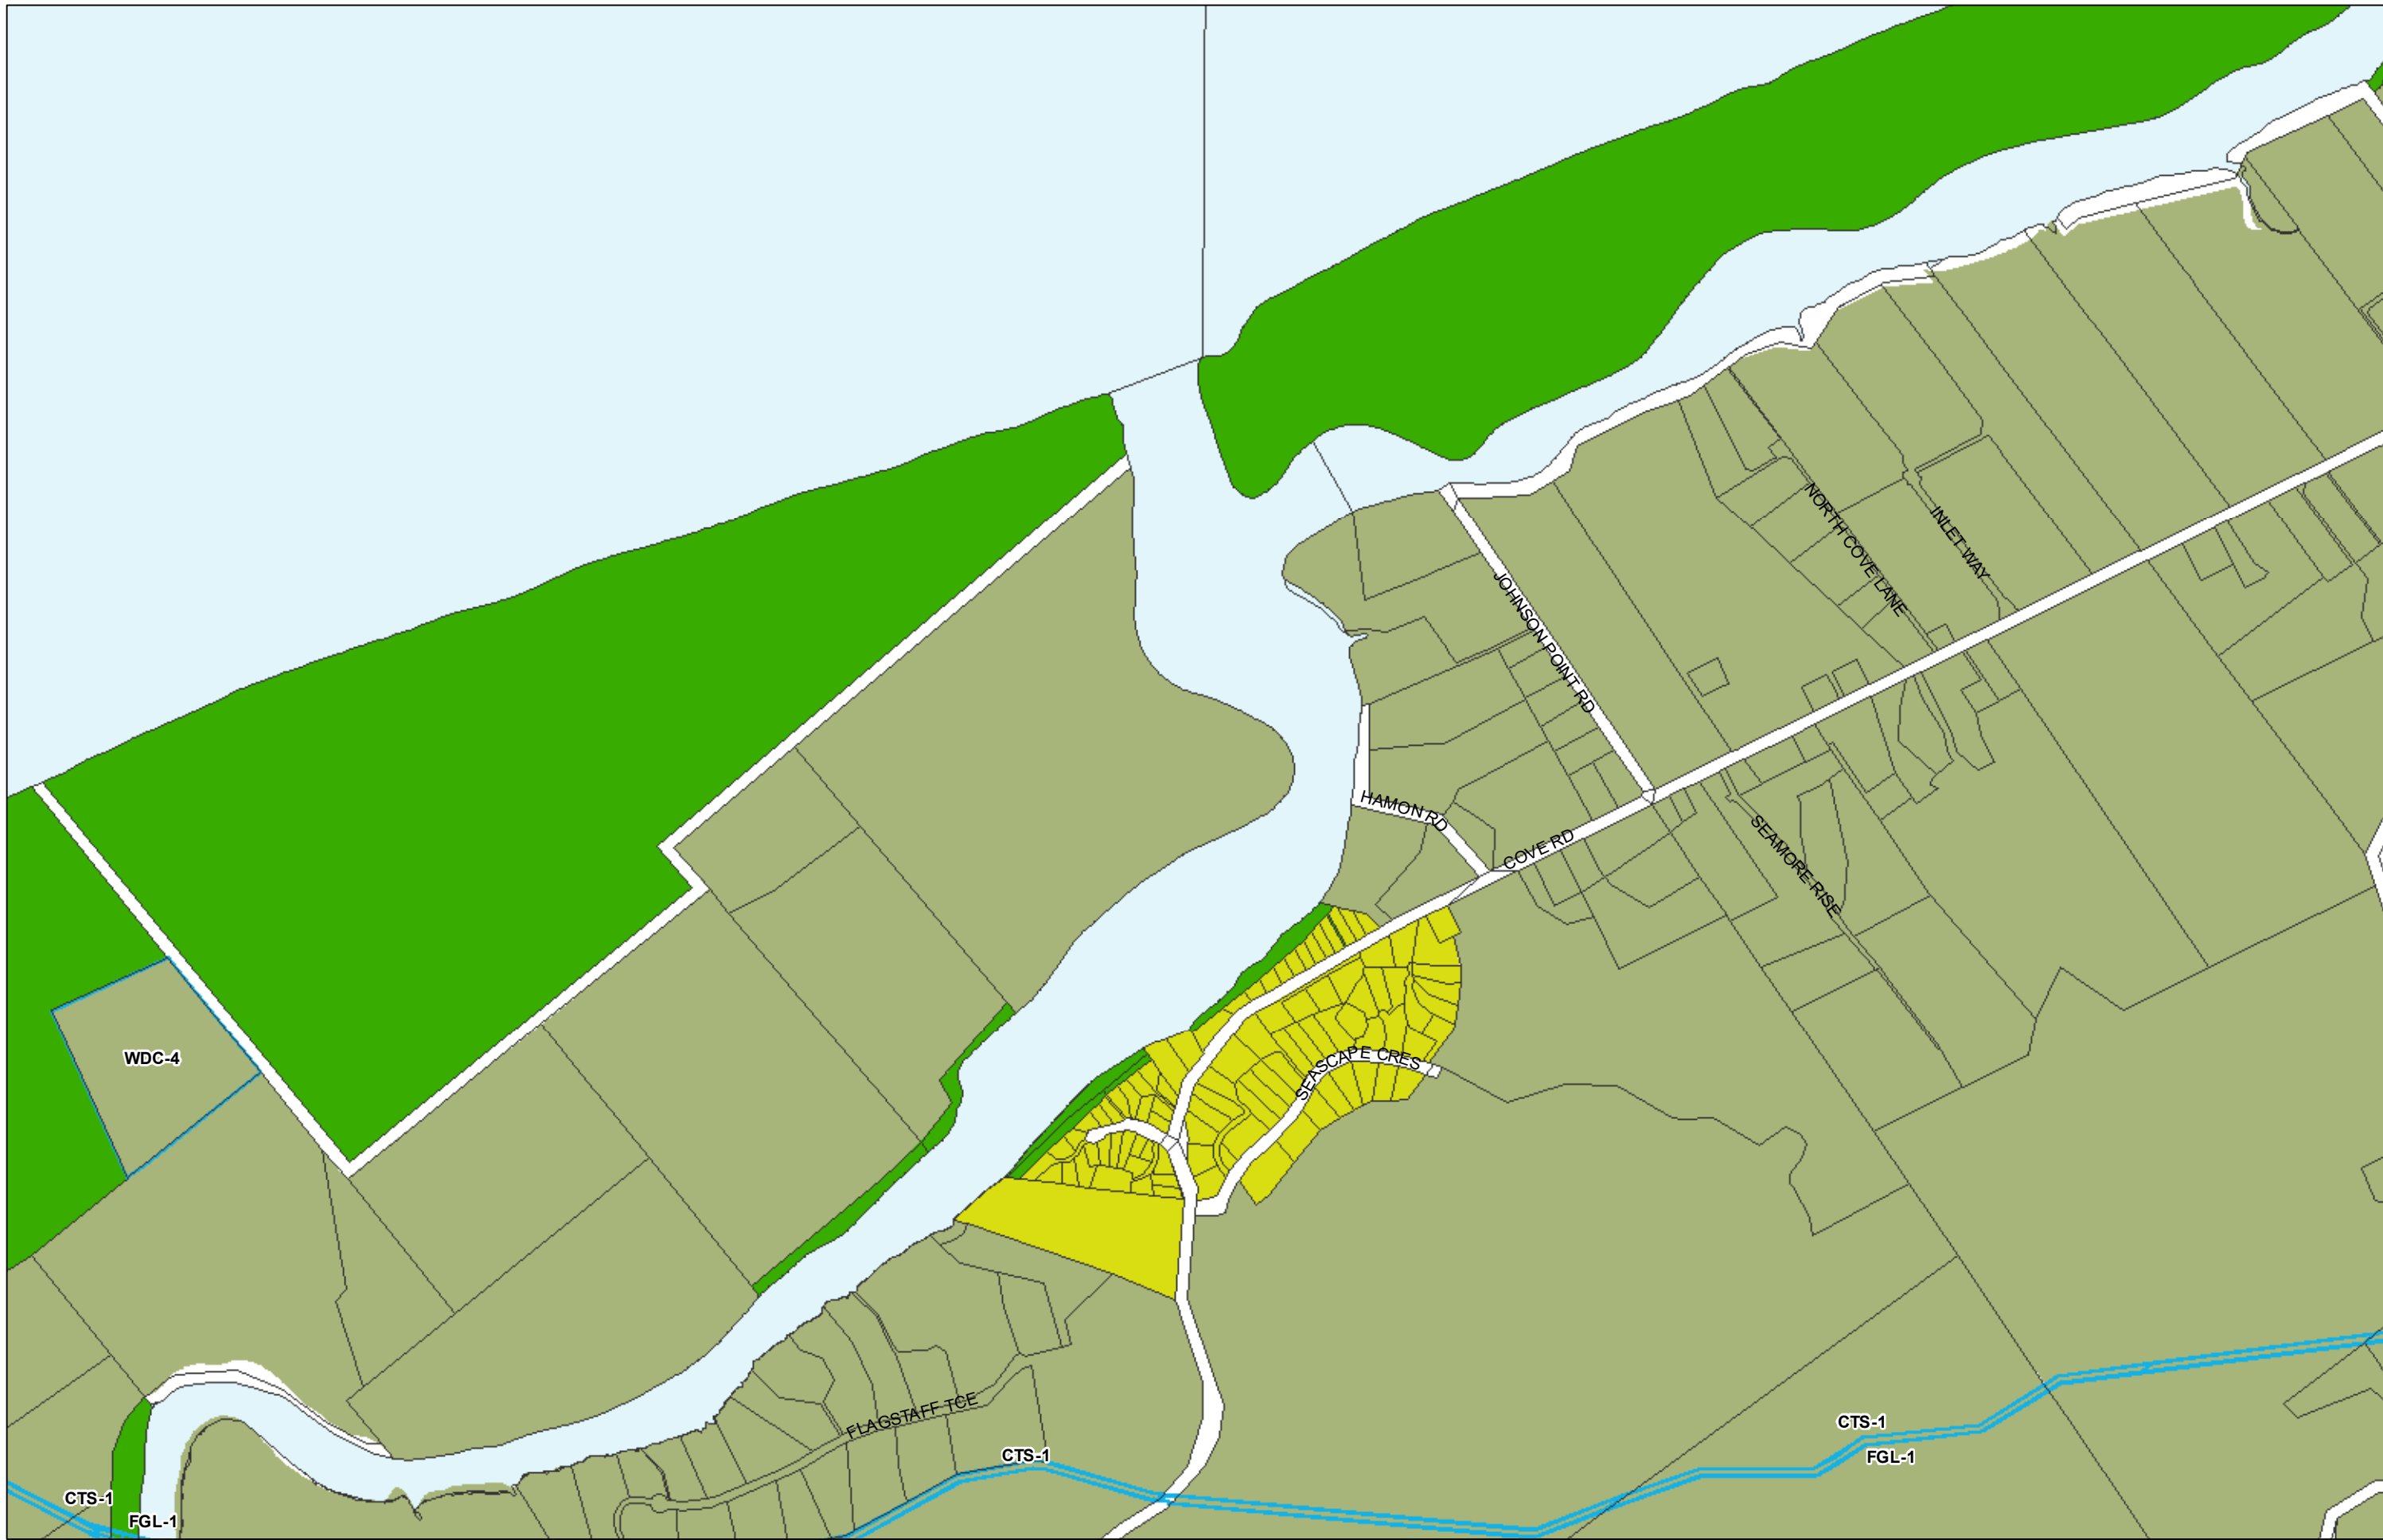

WHANGAREI DISTRICT COUNCIL OPERATIVE PLANNING MAP

**Area Specific Matters - Map 49
Waipu River Mouth**