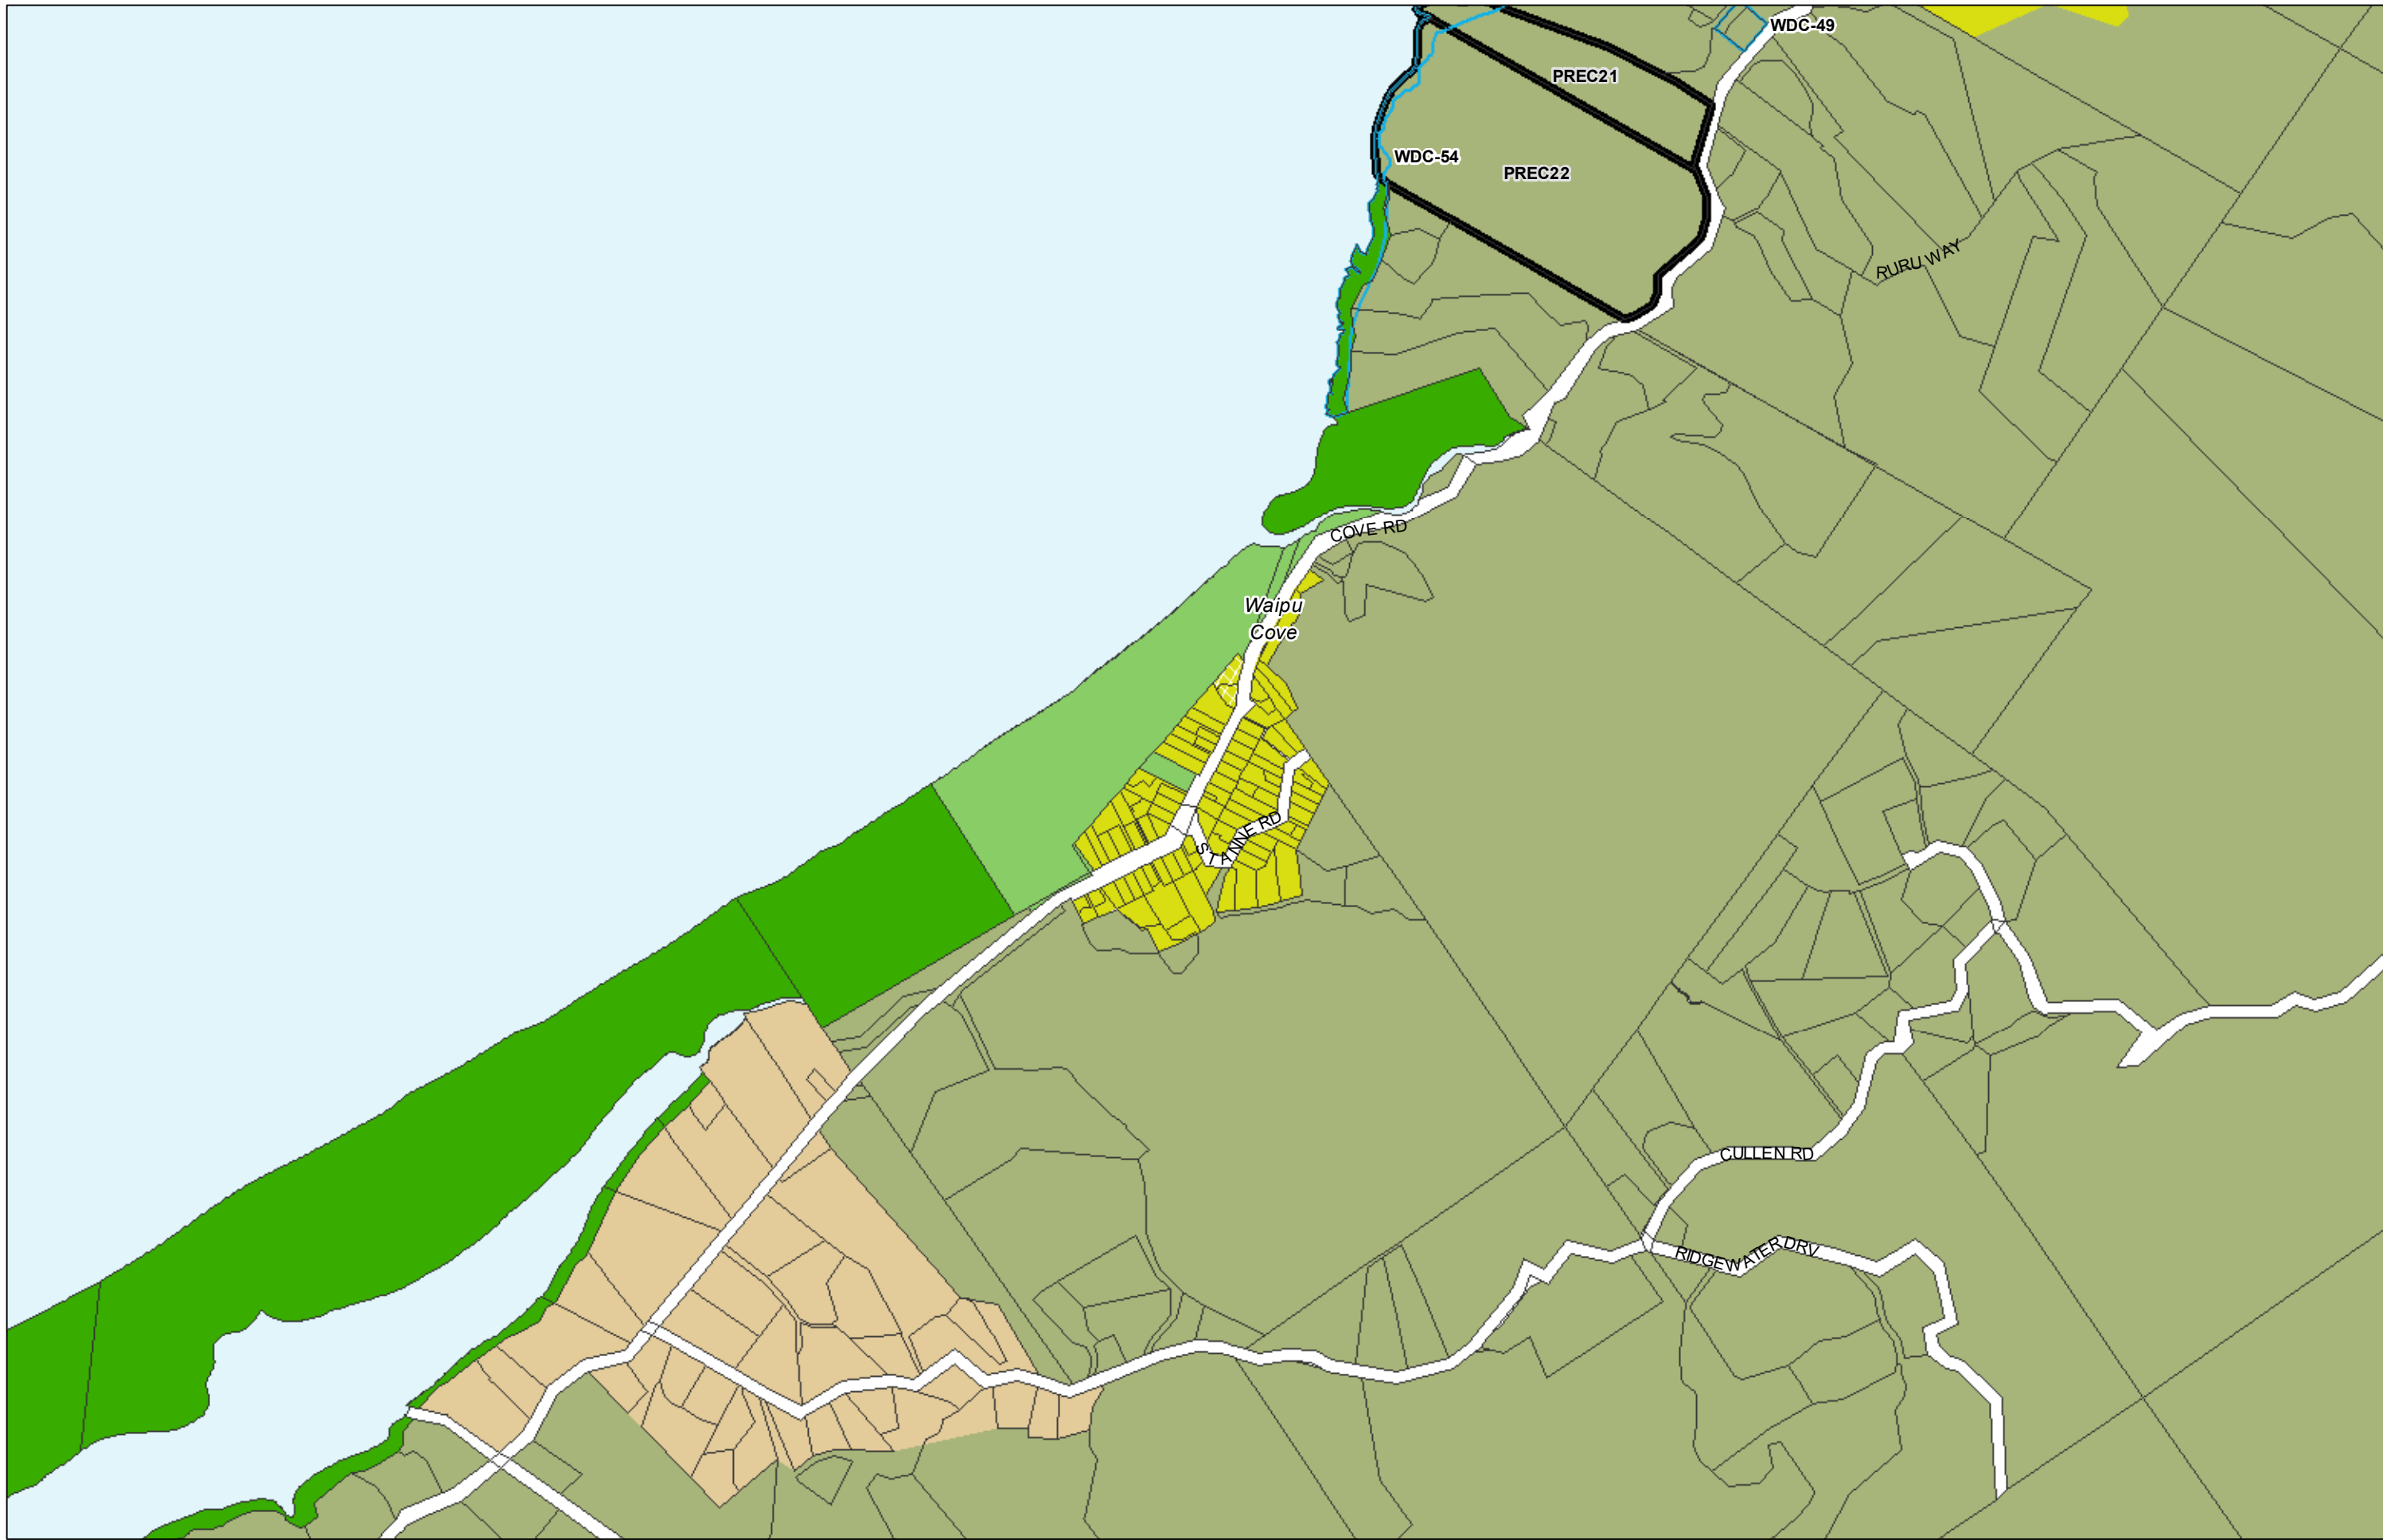

(C) Crown Copyright Reserved.

WHANGAREI DISTRICT COUNCIL OPERATIVE PLANNING MAP

Area Specific Matters - Map 50 Waipu Cove