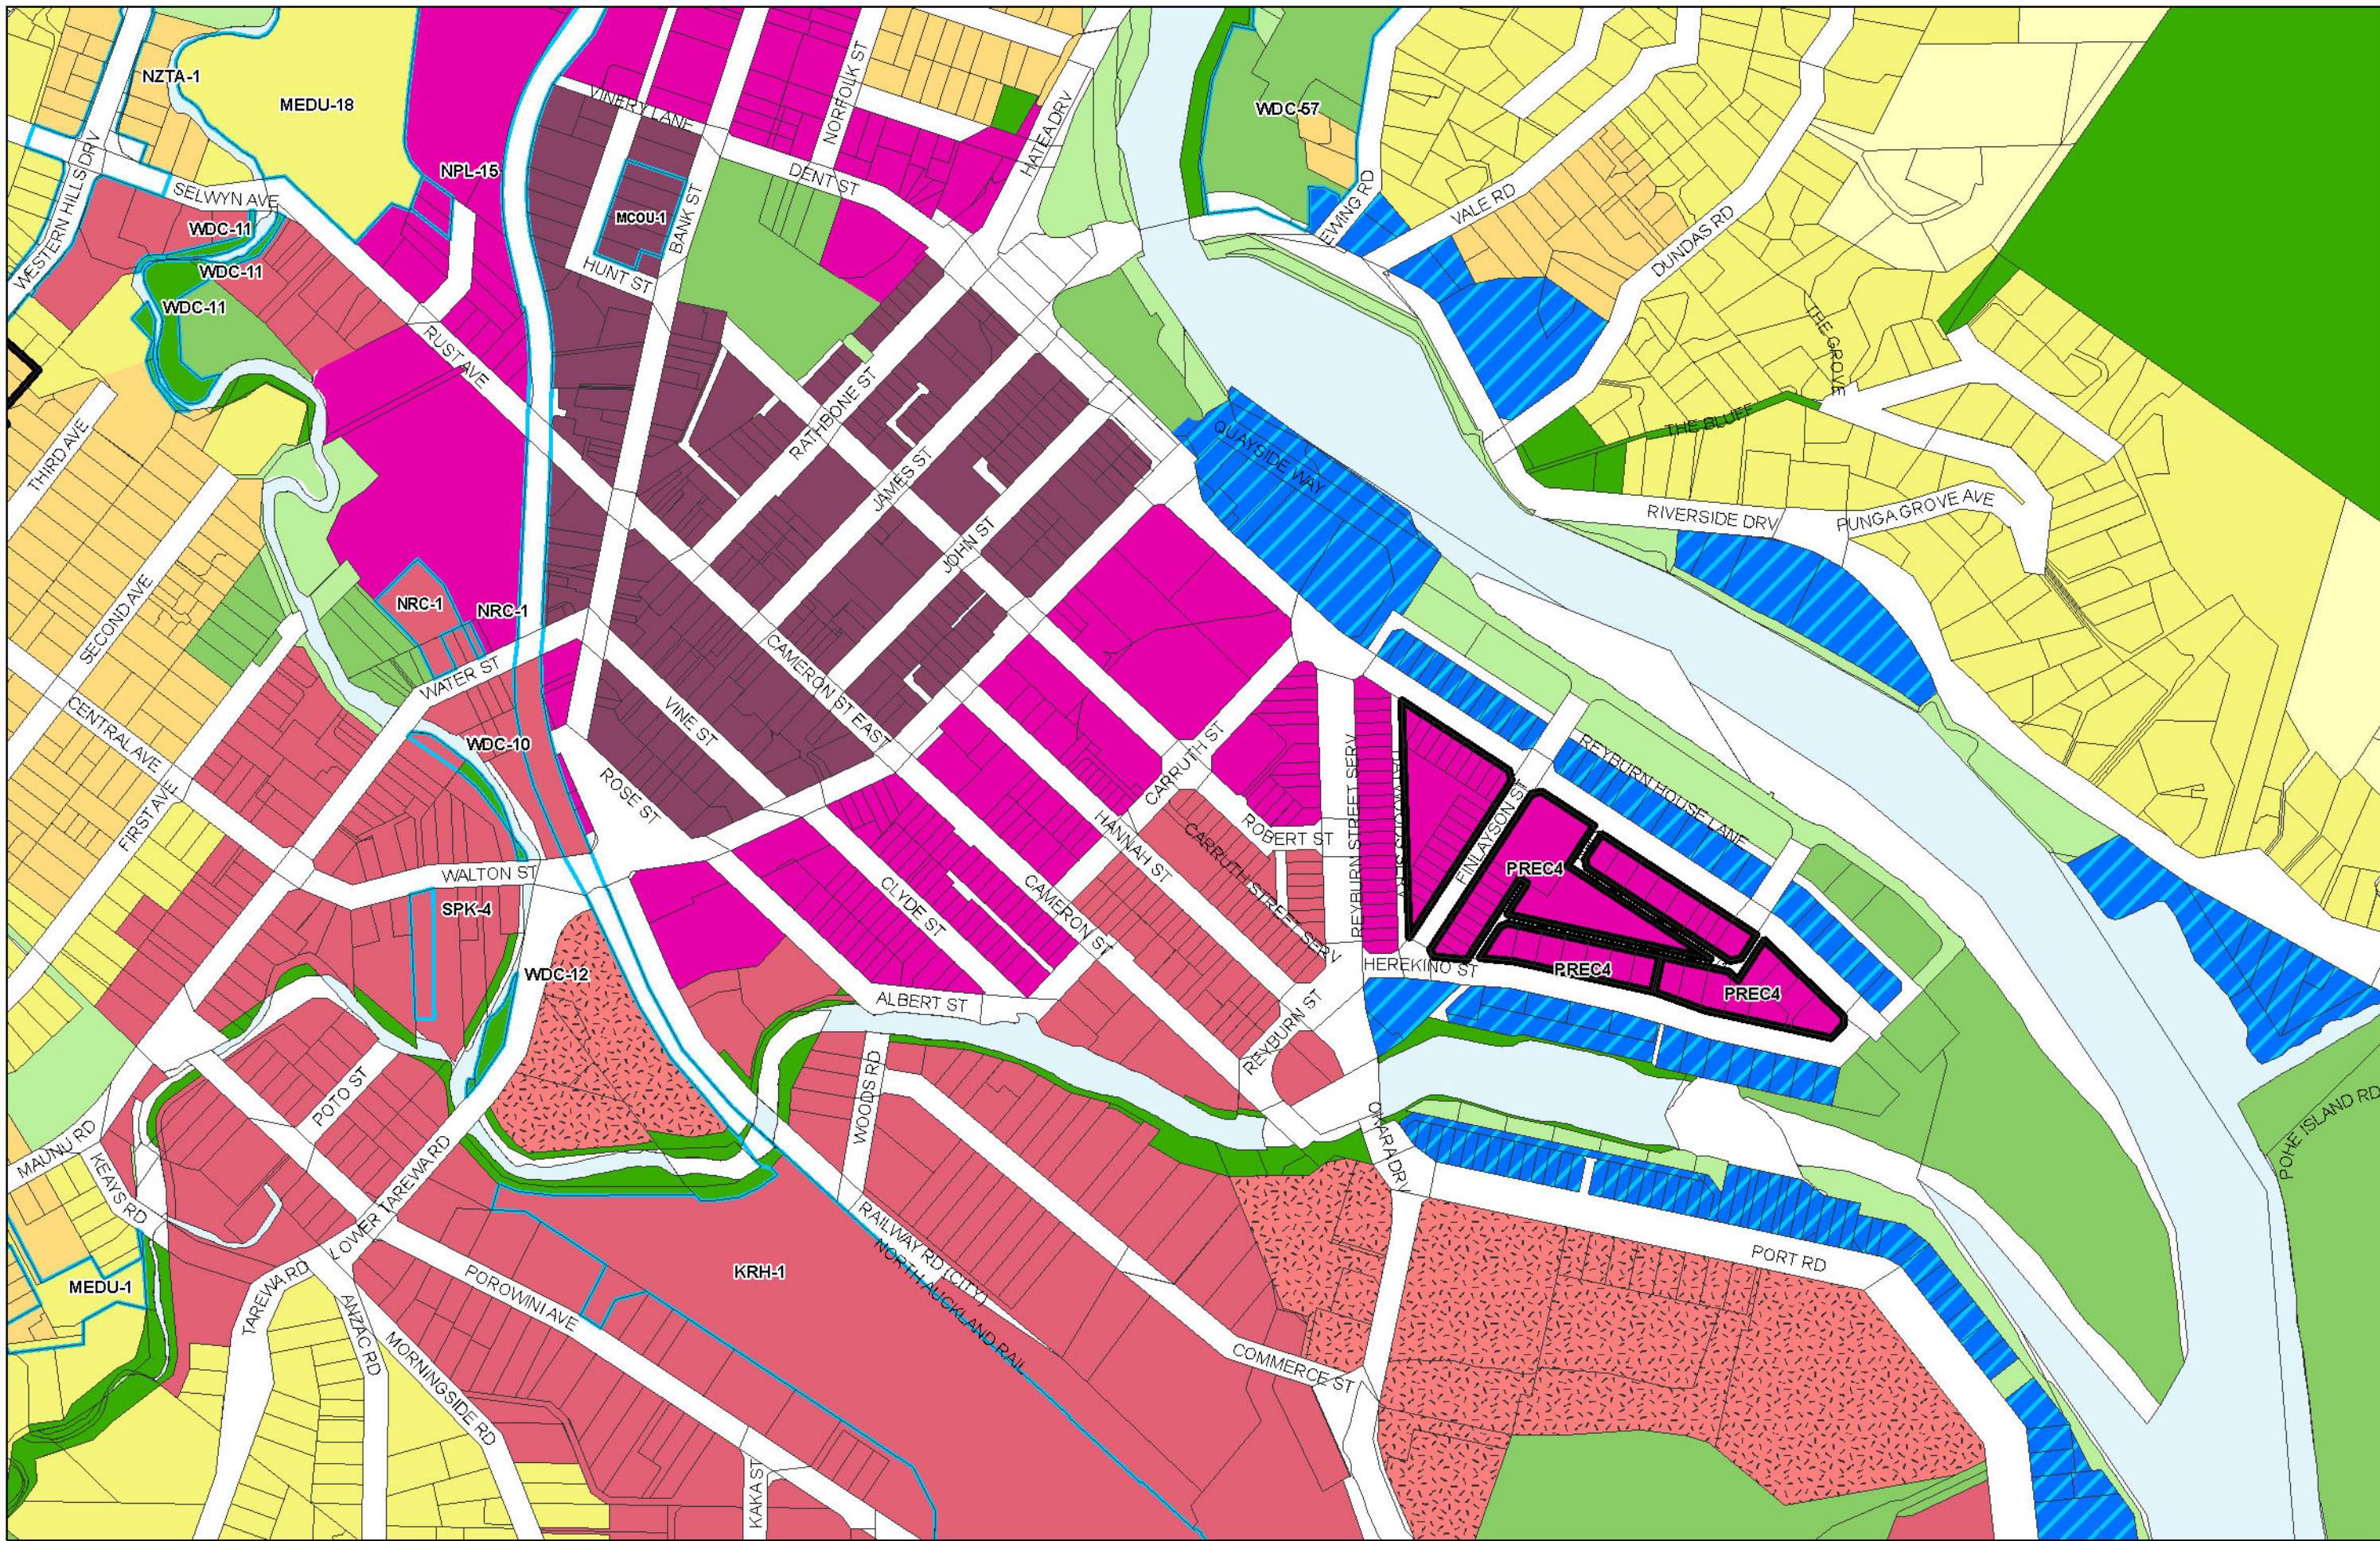

(C) Crown Copyright Reserved.

WHANGAREI DISTRICT COUNCIL OPERATIVE PLANNING MAP

Area Specific Matters - Map 68 Whangarei City