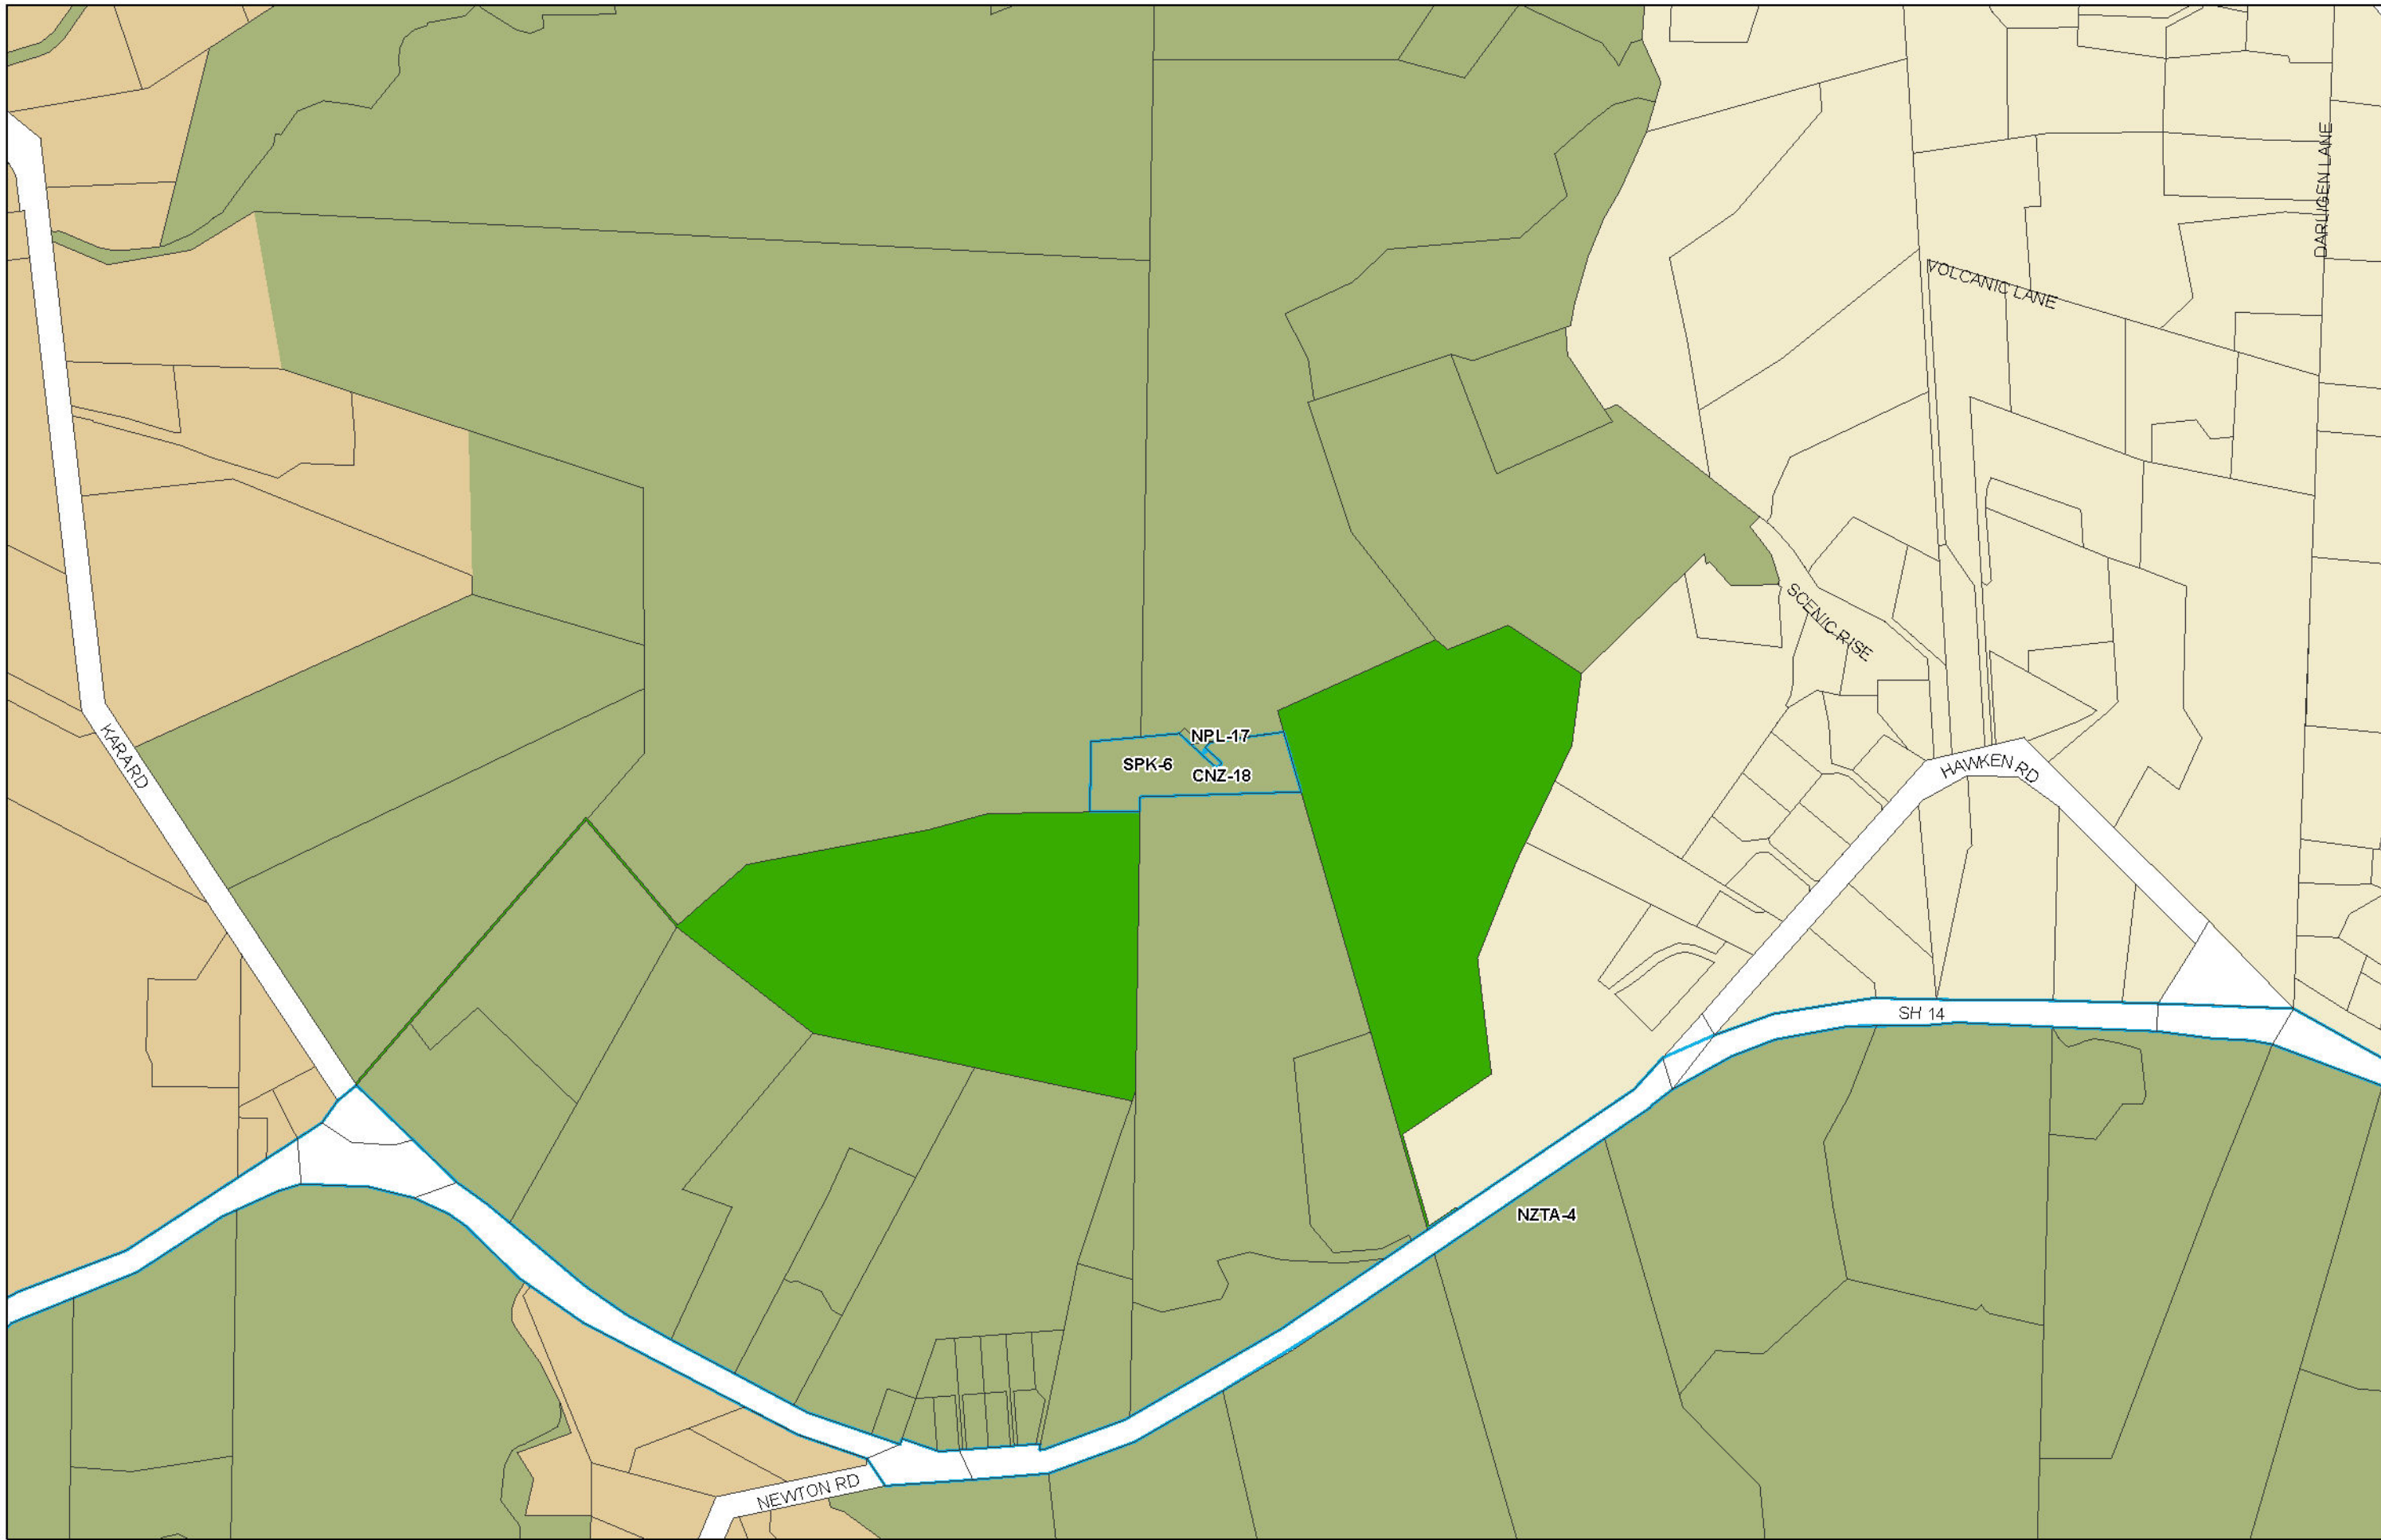

(C) Crown Copyright Reserved.

WHANGAREI DISTRICT COUNCIL OPERATIVE PLANNING MAP

**Area Specific Matters - Map 10-1
Companion Map 3**