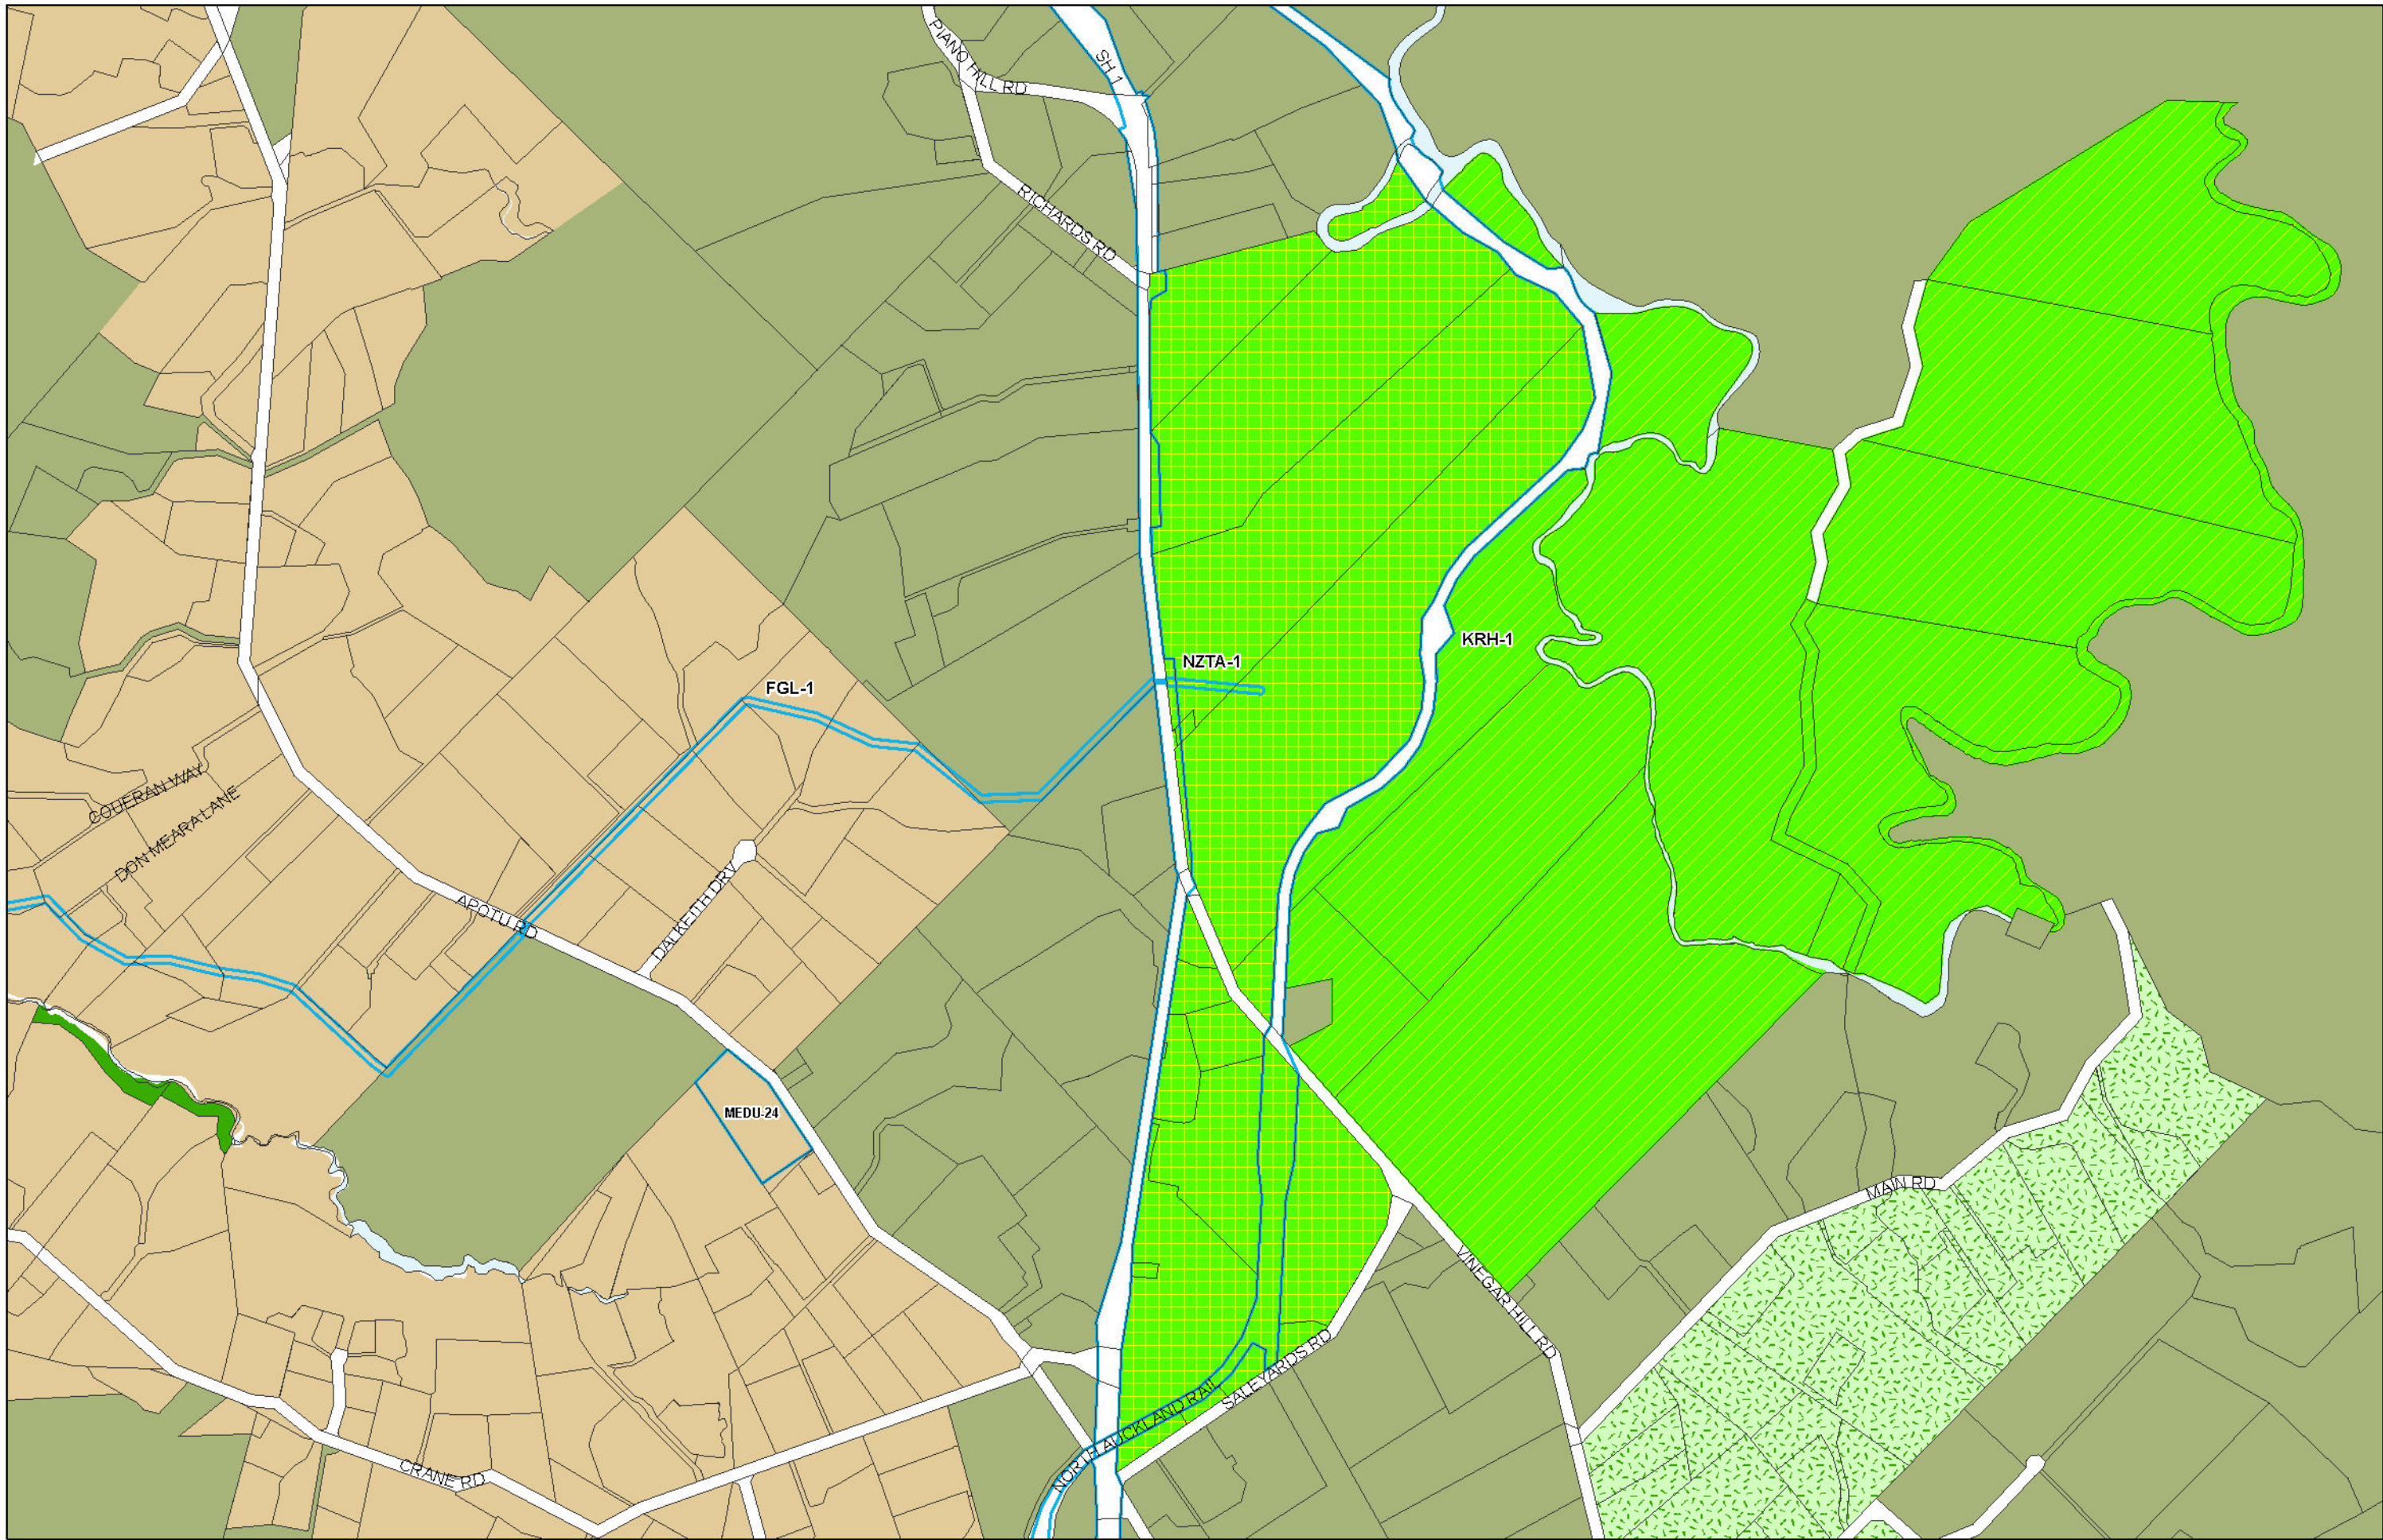

WHANGAREI DISTRICT COUNCIL OPERATIVE PLANNING MAP

**Area Specific Matters - Map 53
Kauri**