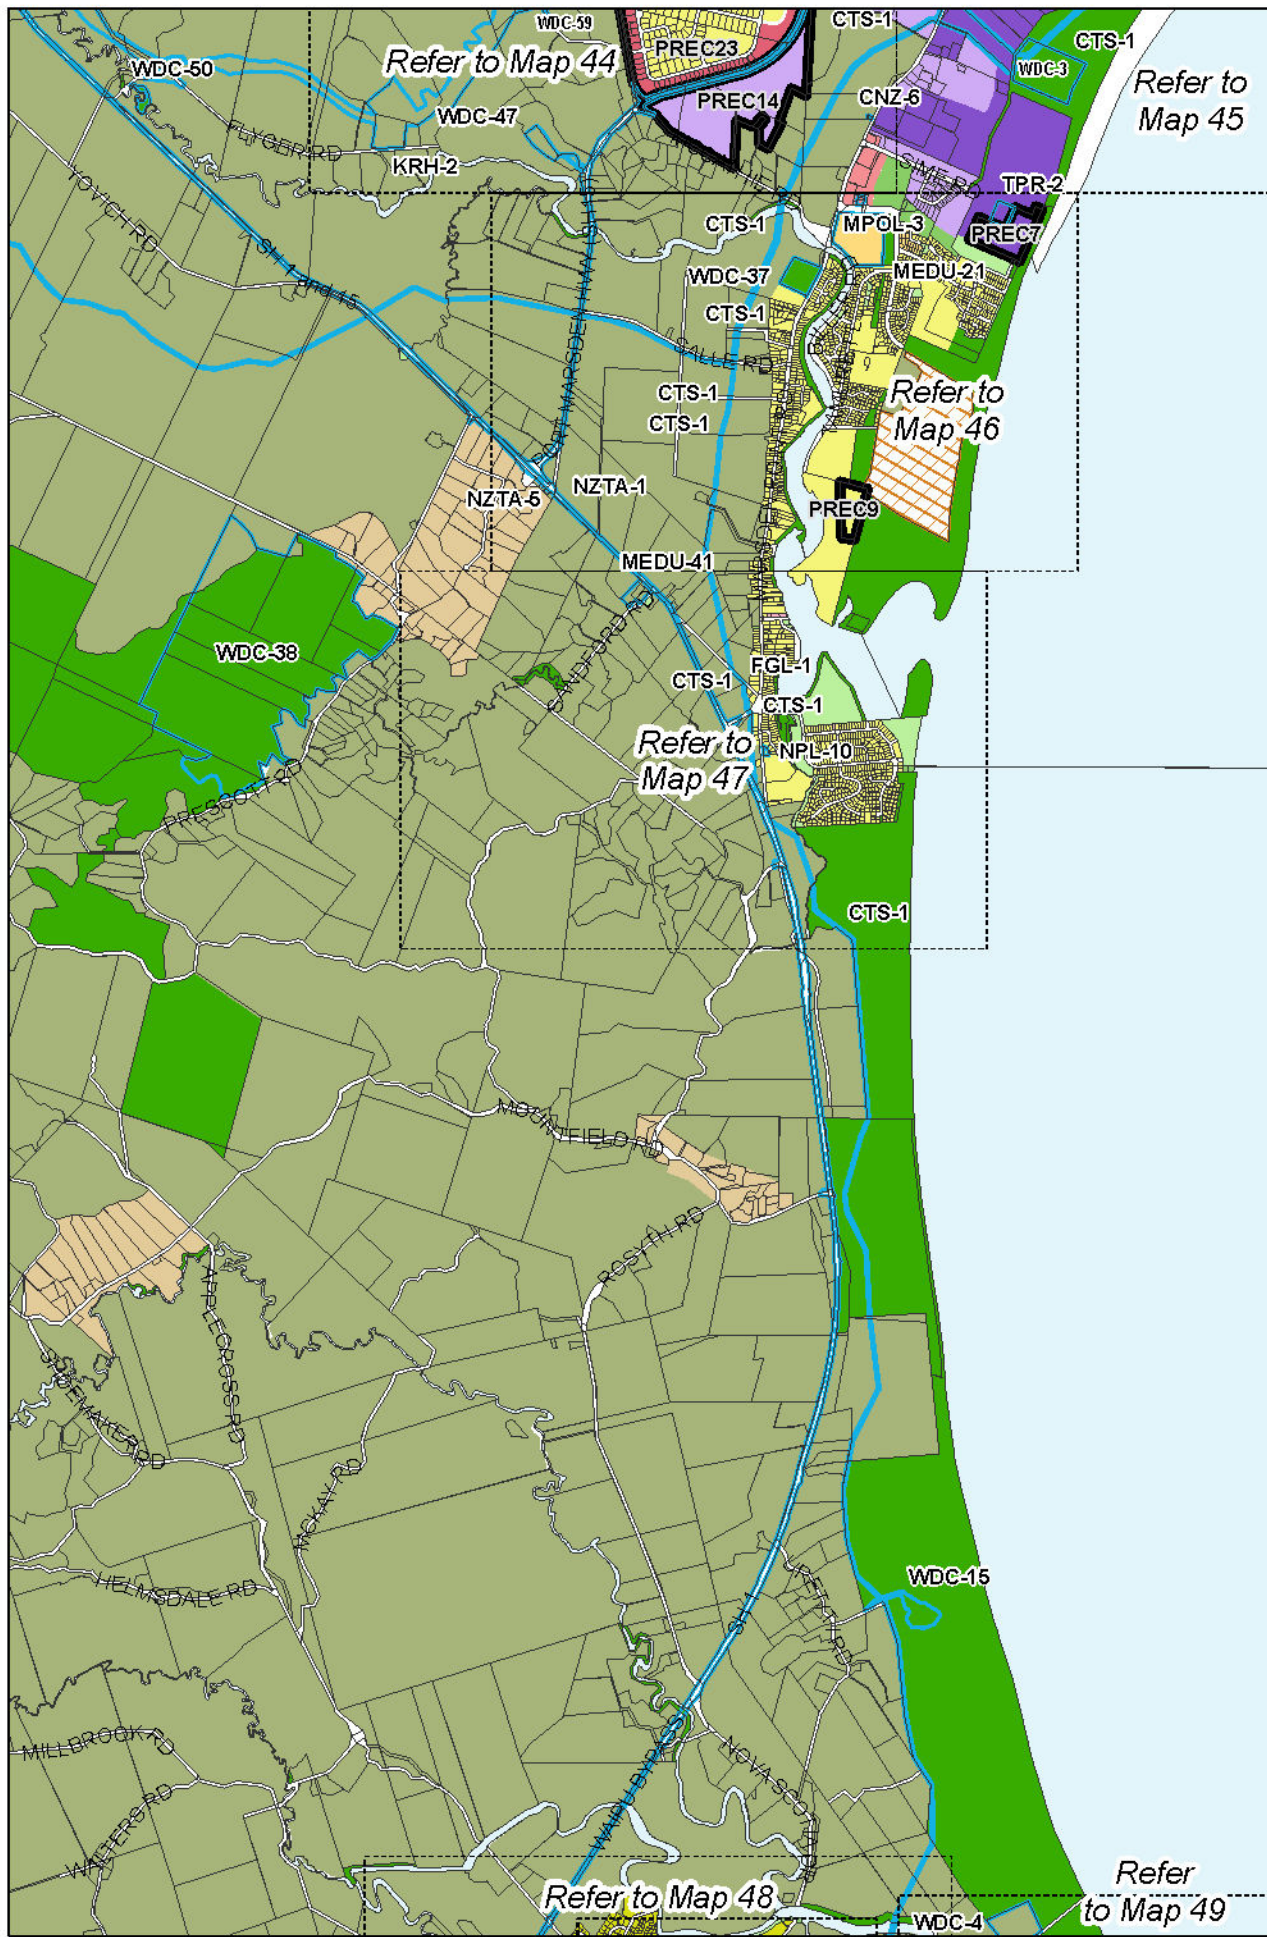

(C) Crown Copyright Reserved.

WHANGAREI DISTRICT COUNCIL OPERATIVE PLANNING MAP

Area Specific Matters - Map 17