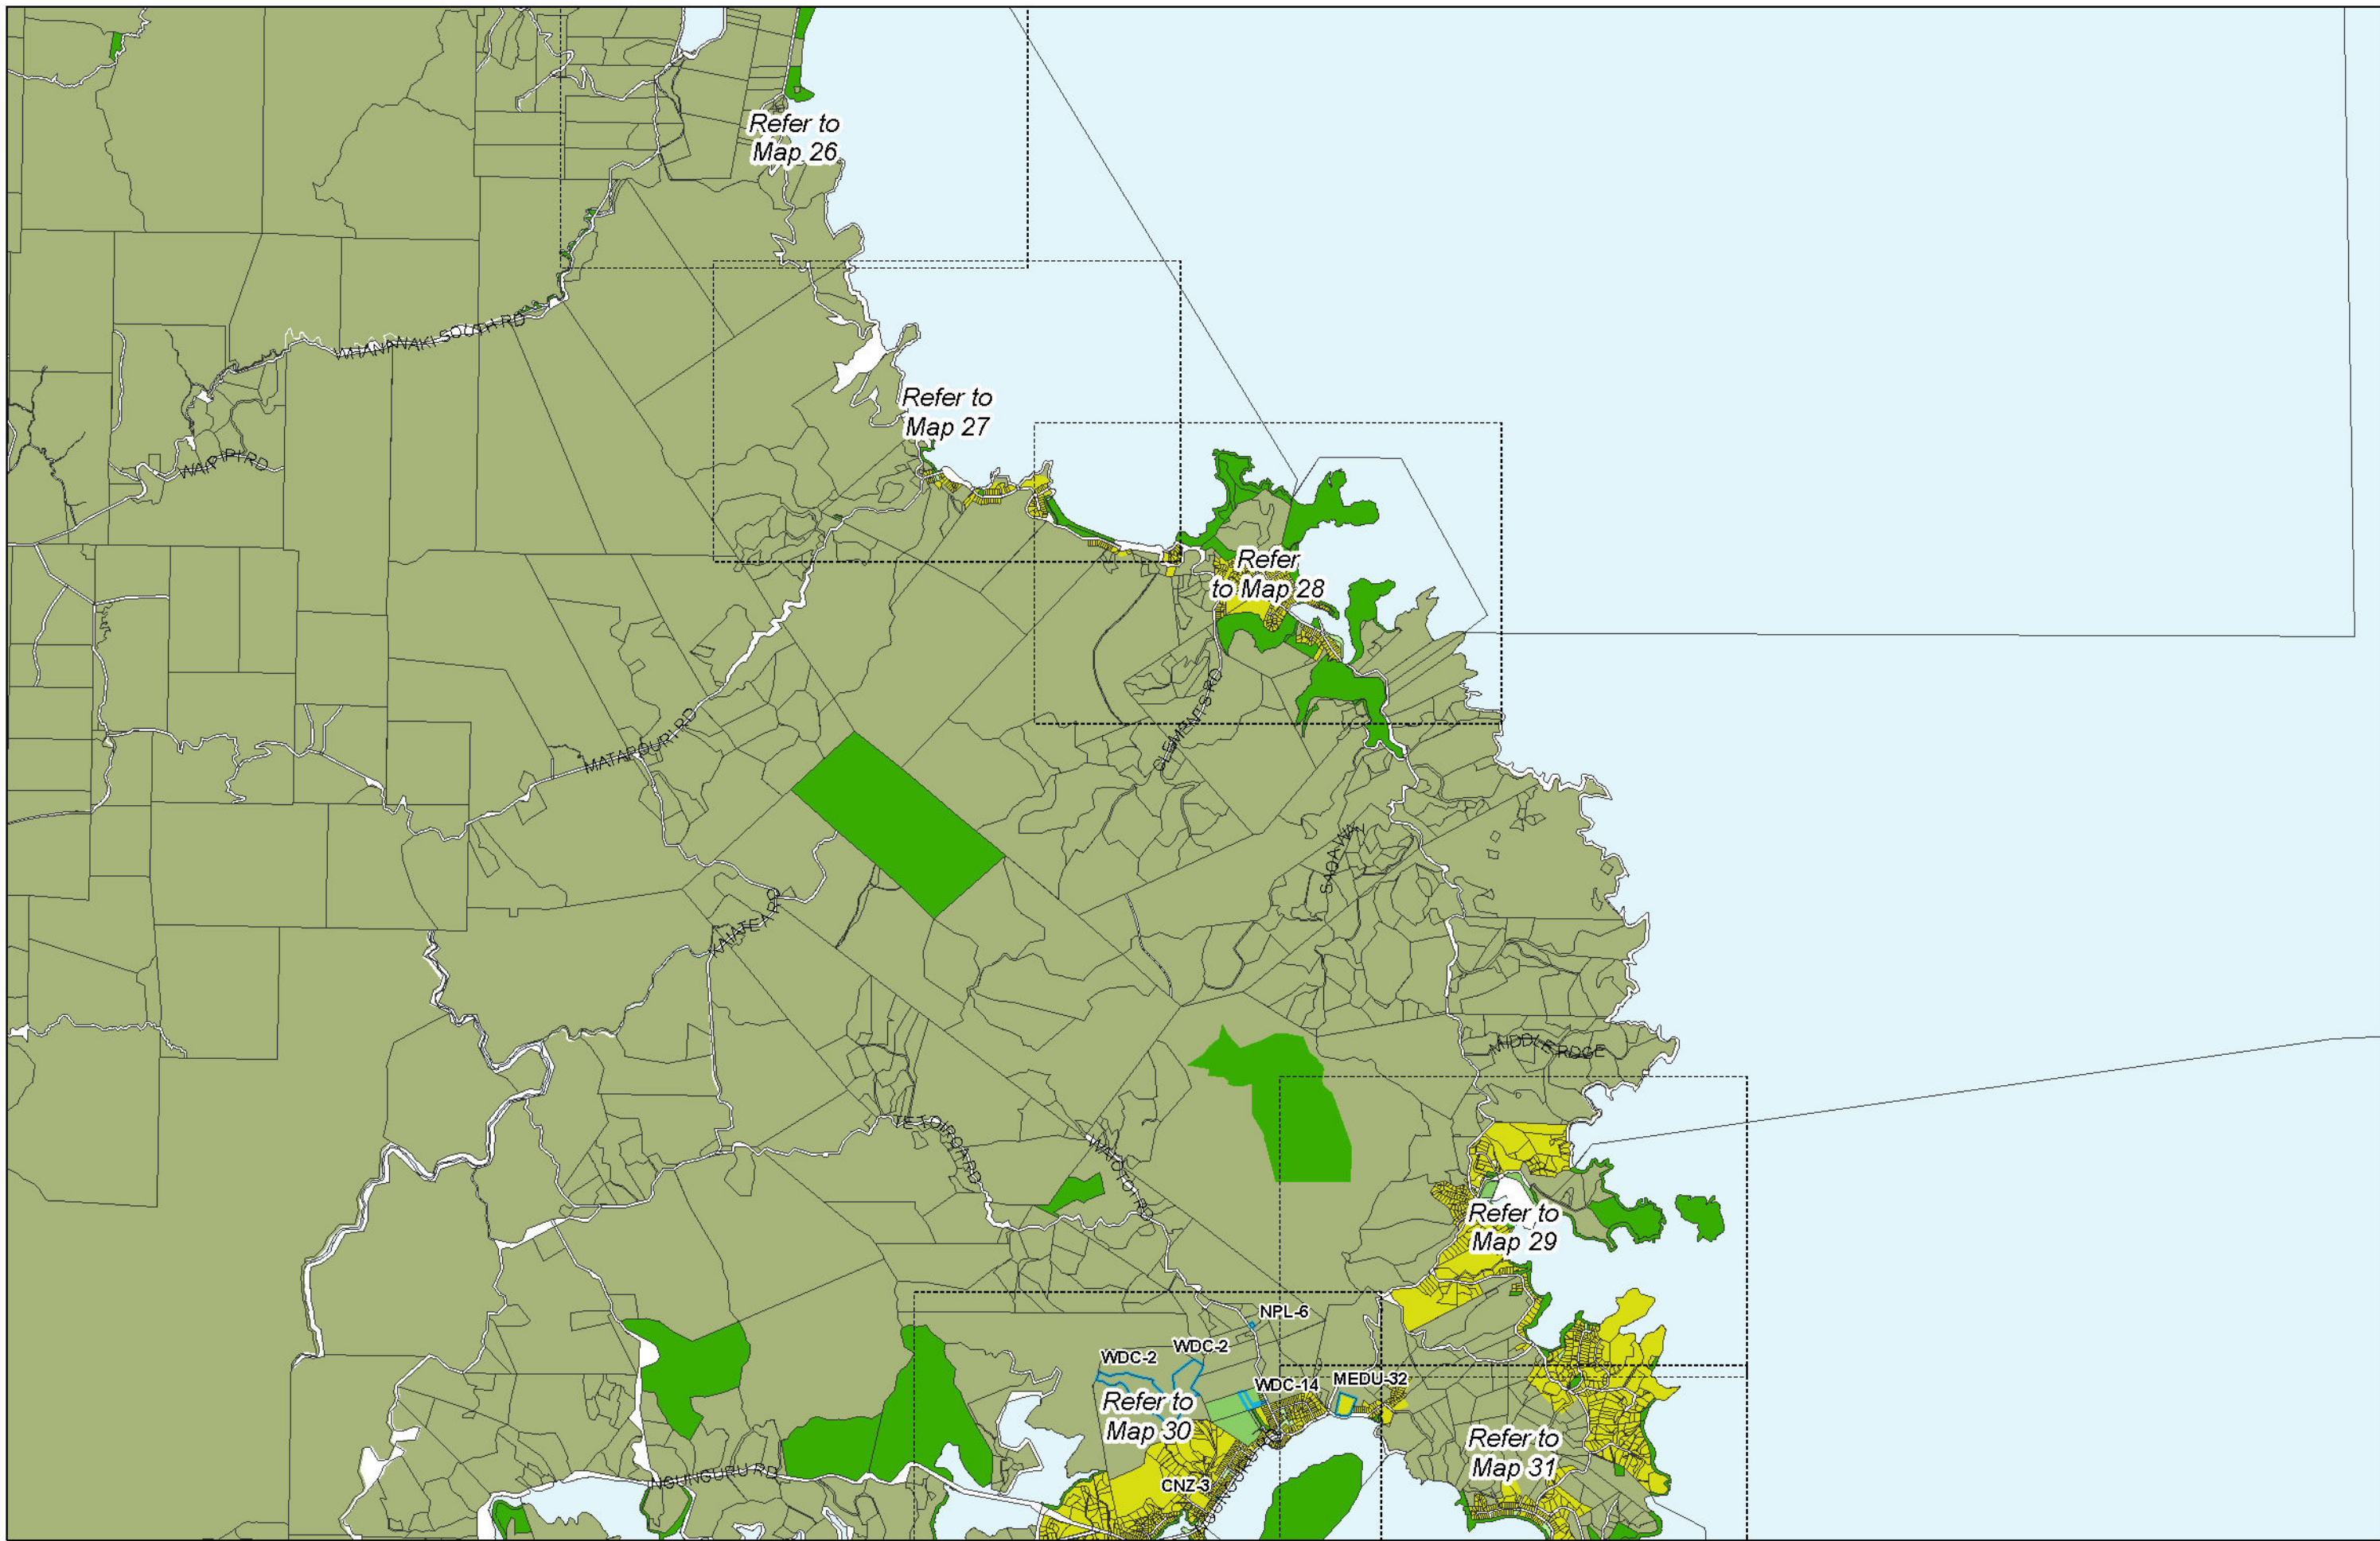

(C) Crown Copyright Reserved.

WHANGAREI DISTRICT COUNCIL OPERATIVE PLANNING MAP

Area Specific Matters - Map 6