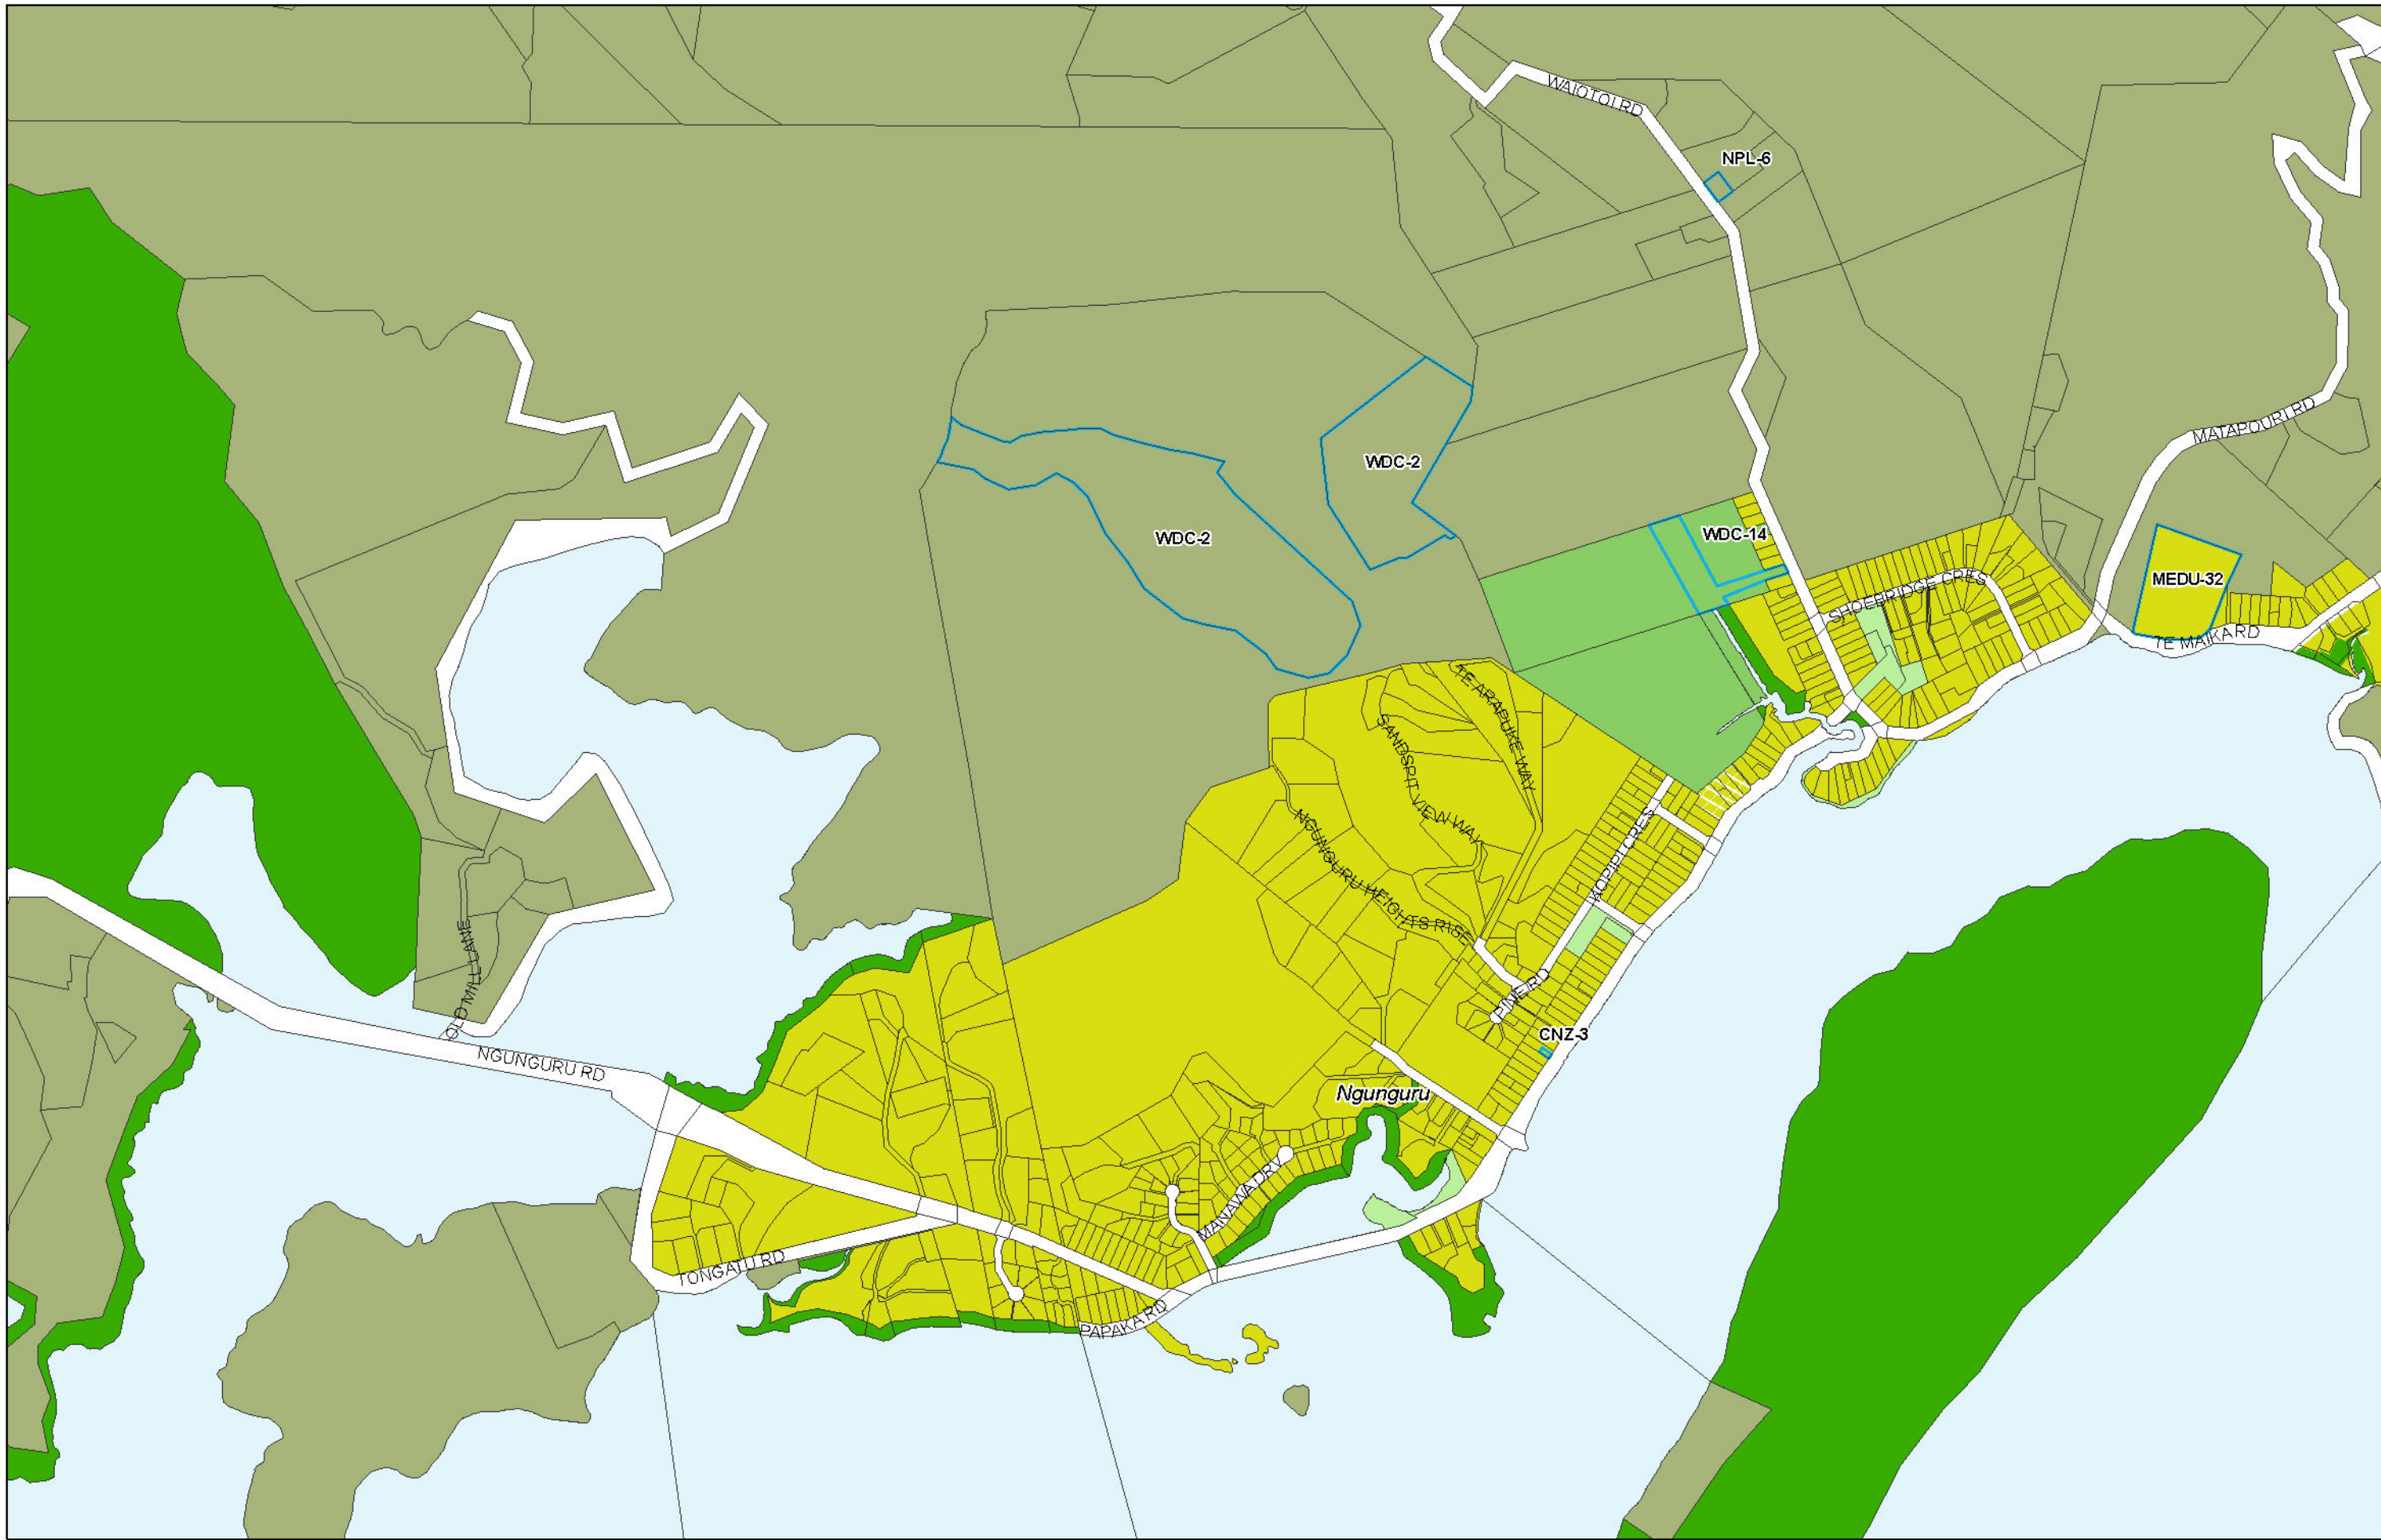

WHANGAREI DISTRICT COUNCIL OPERATIVE PLANNING MAP

**Area Specific Matters - Map 30
Ngunguru**