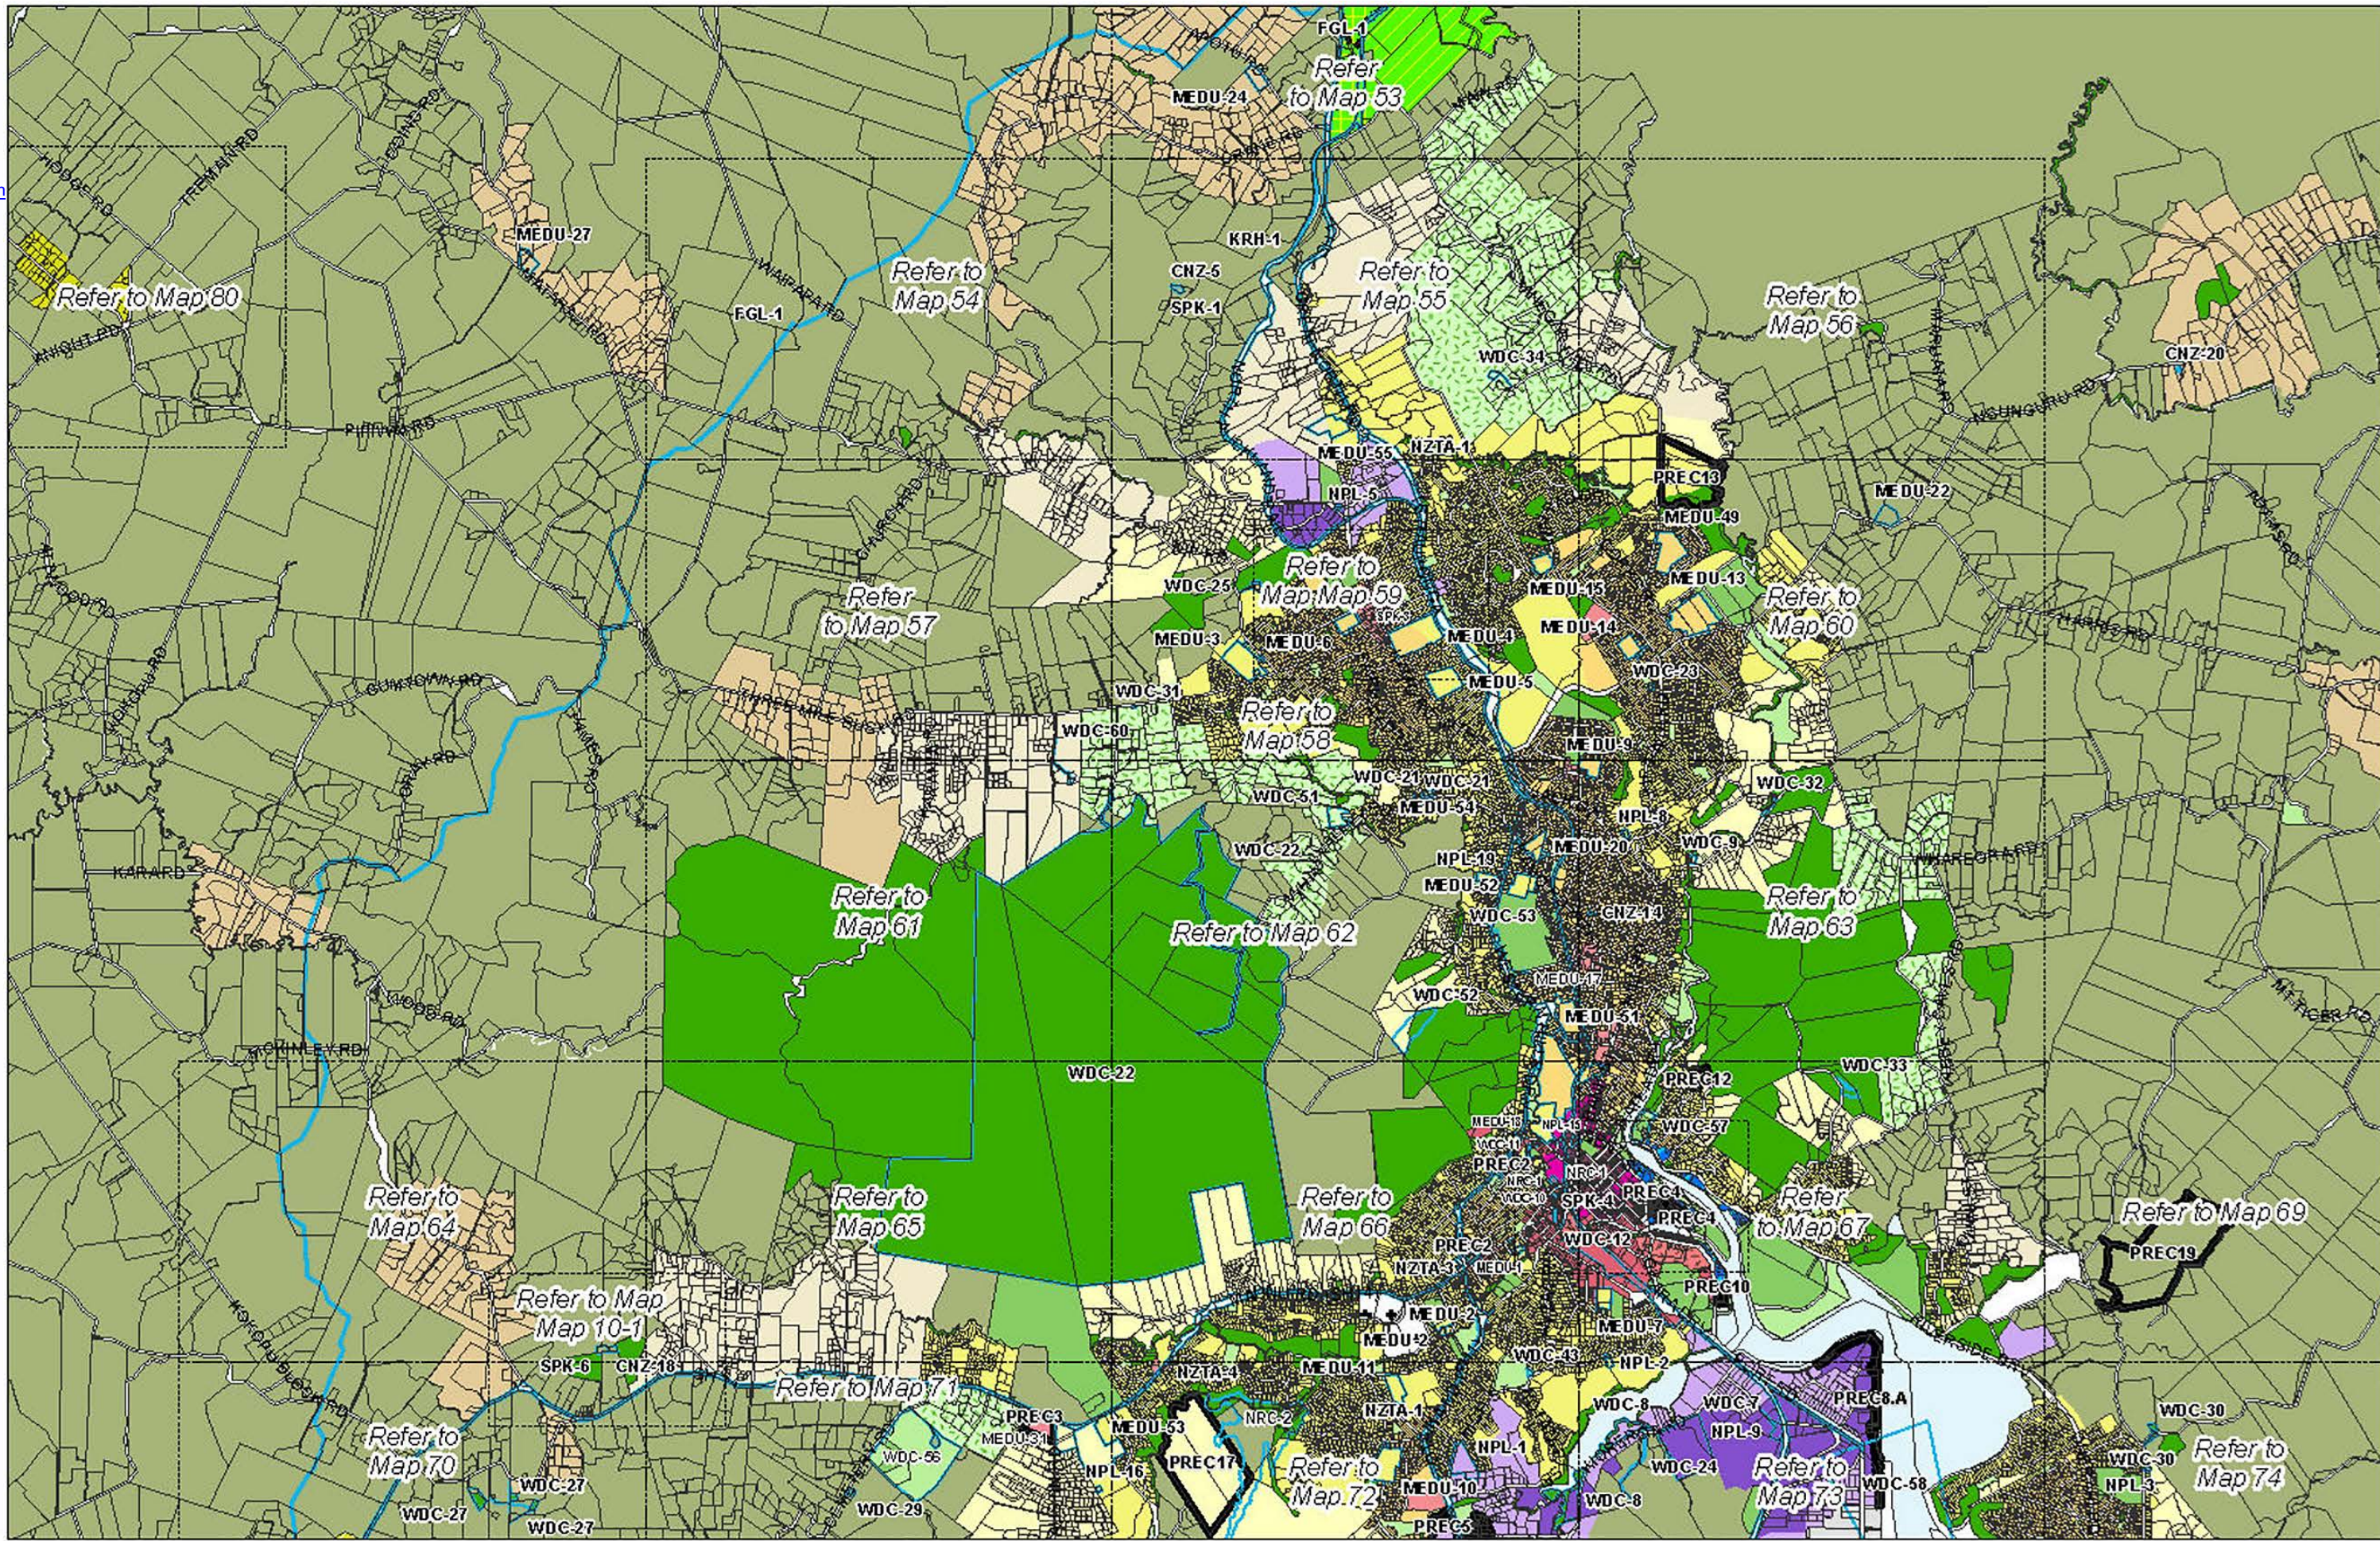

WHANGAREI DISTRICT COUNCIL OPERATIVE PLANNING MAP

Area Specific Matters - Map 10