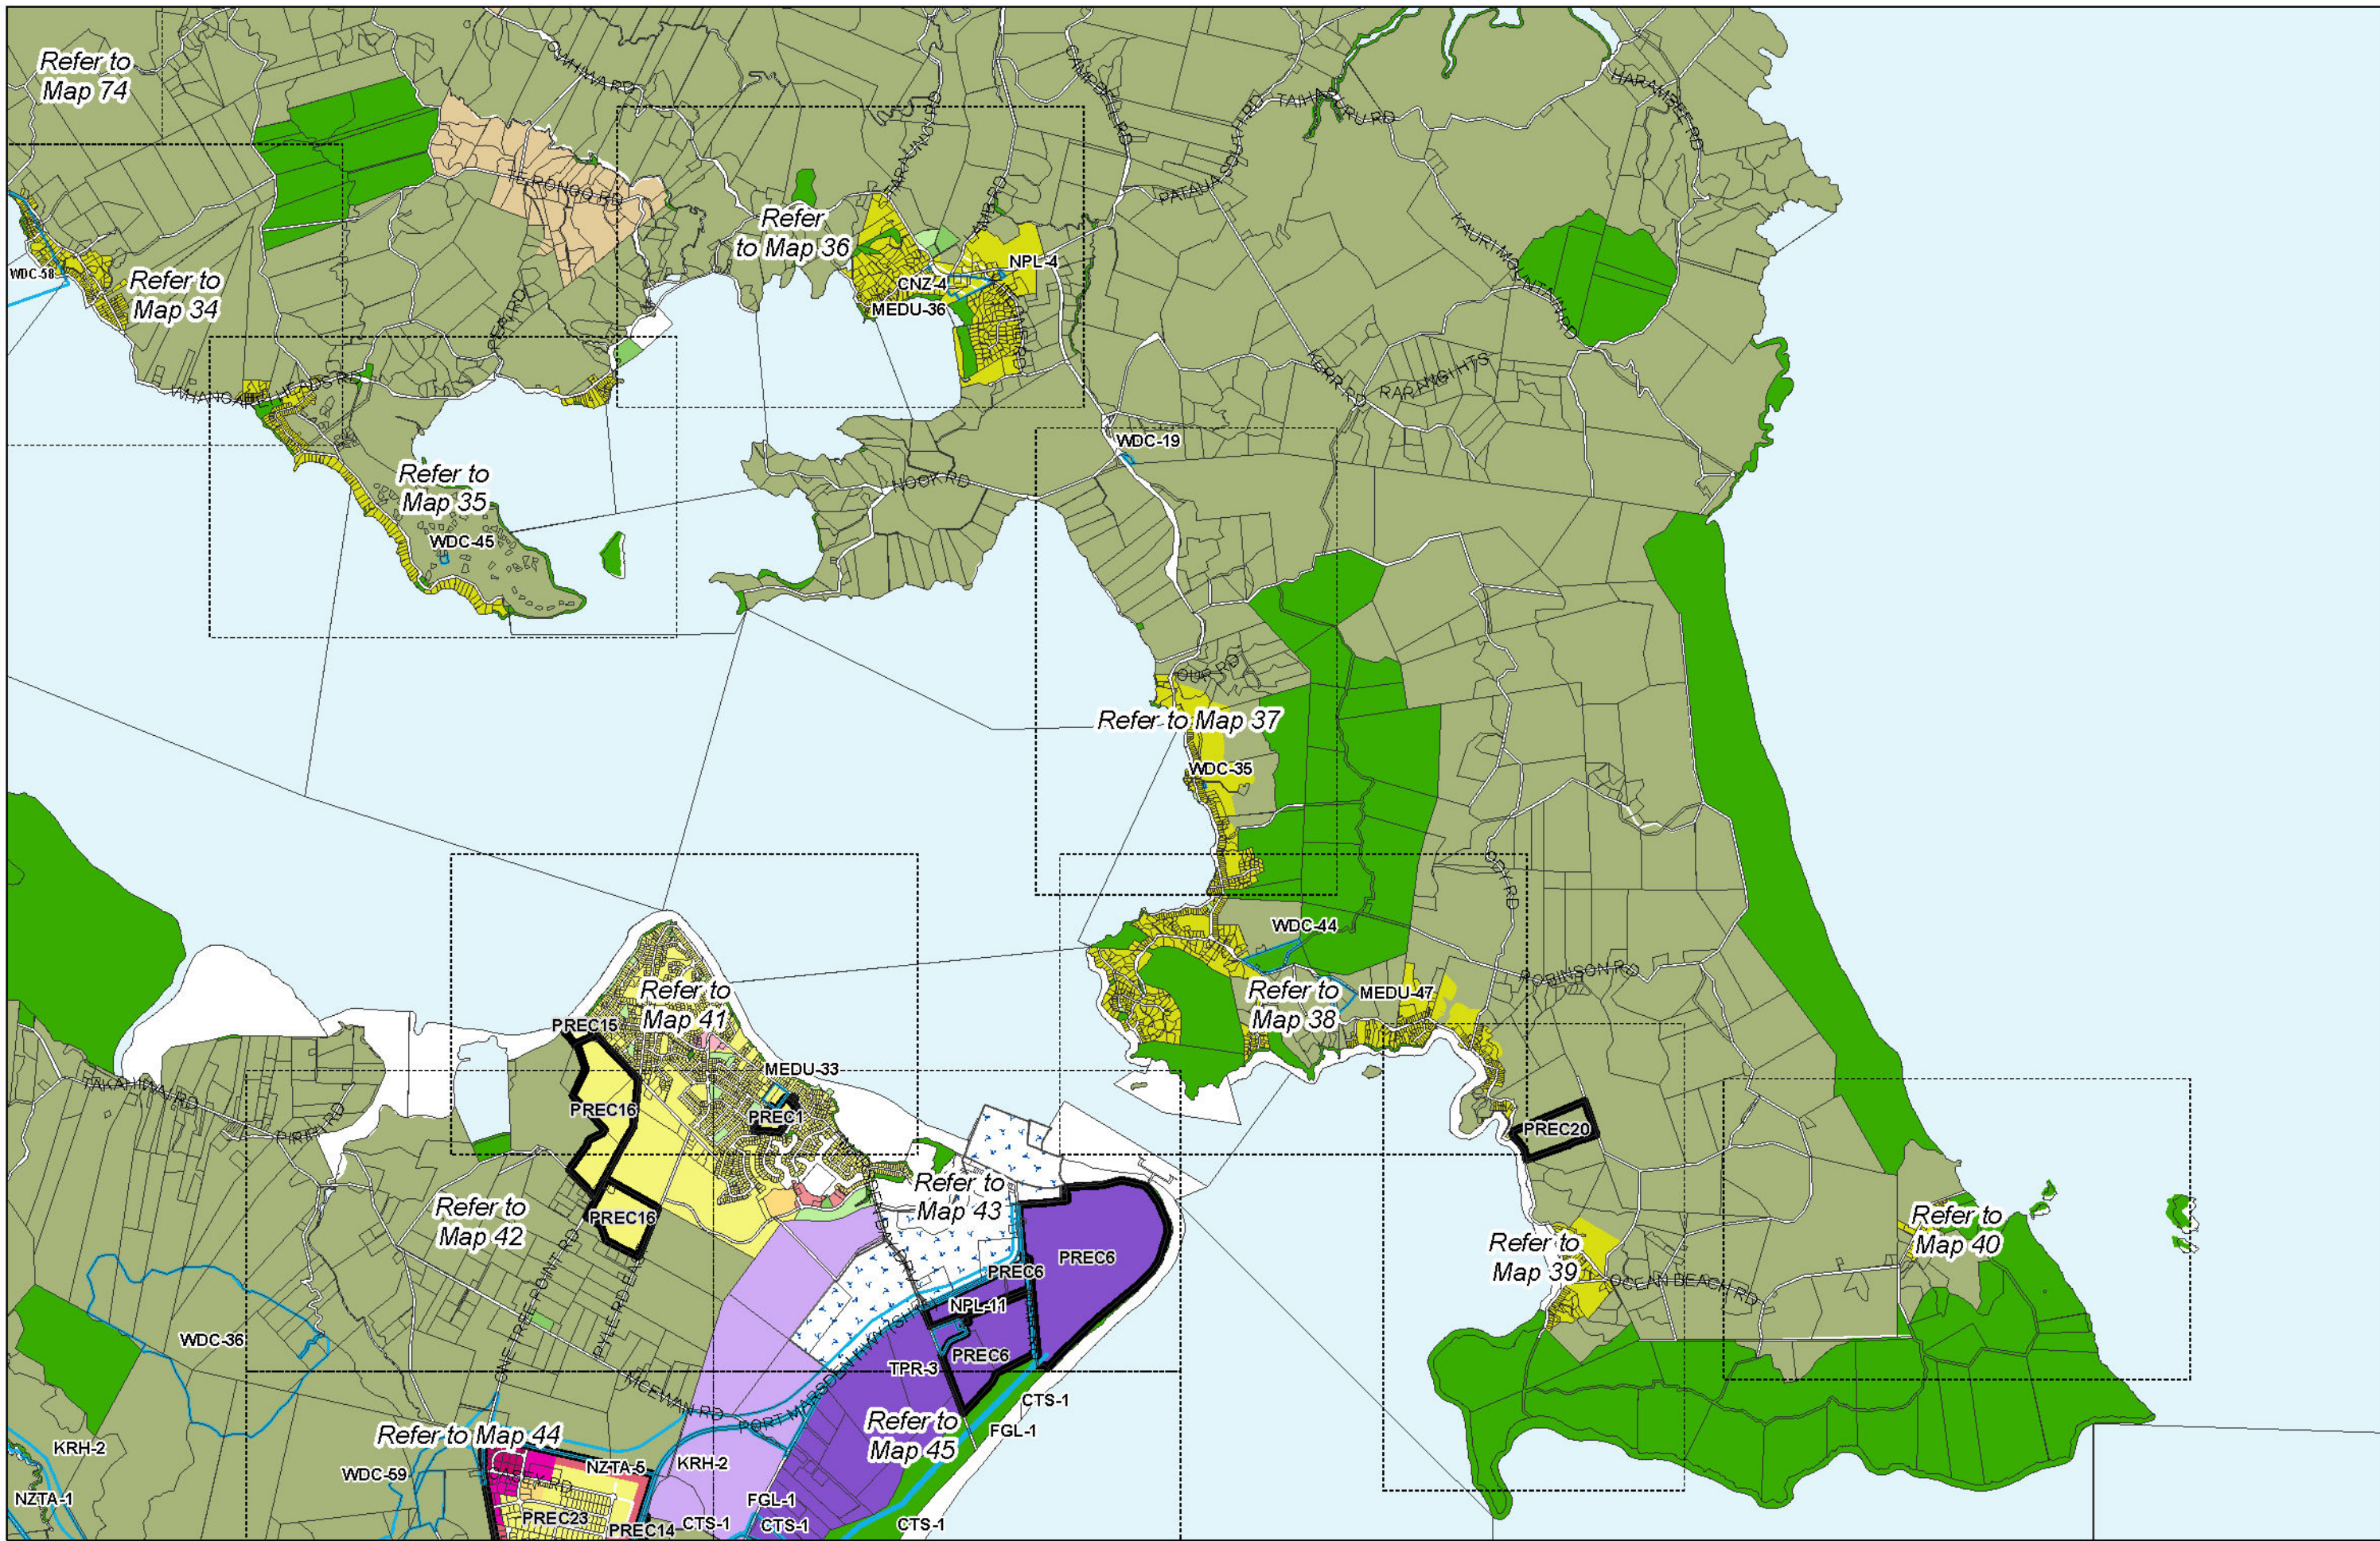

WHANGAREI DISTRICT COUNCIL OPERATIVE PLANNING MAP

Area Specific Matters - Map 14