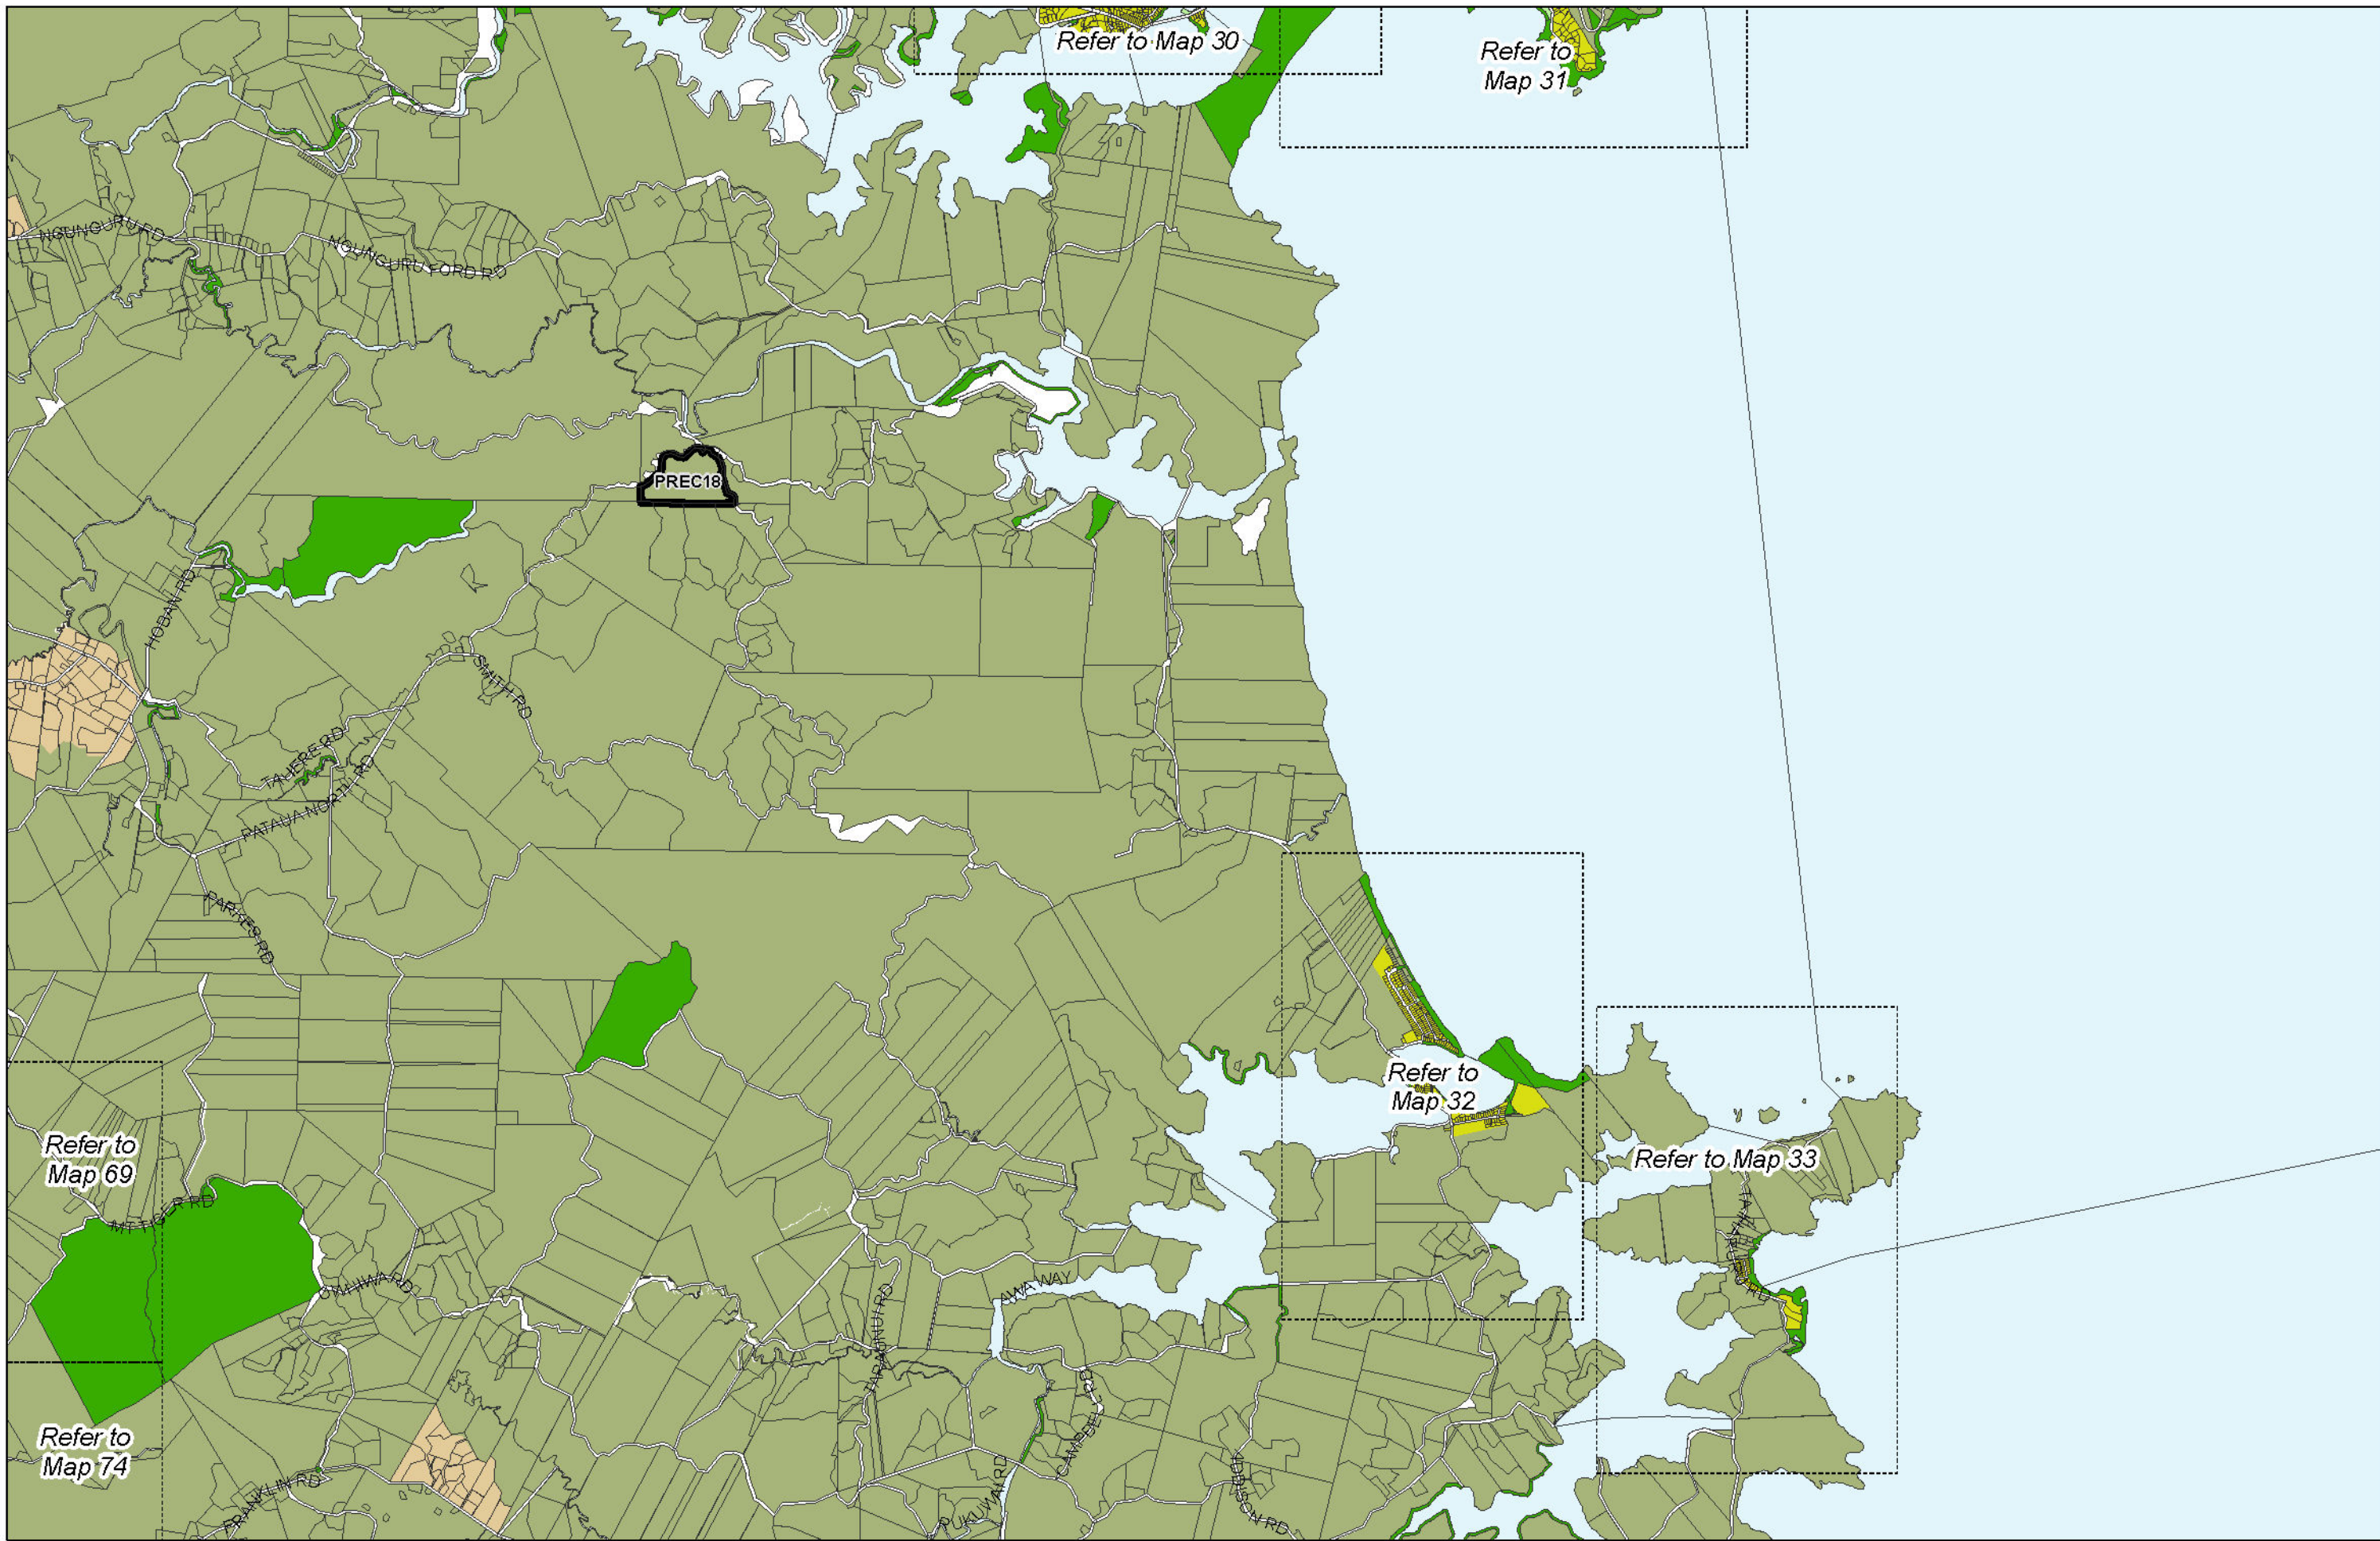

WHANGAREI DISTRICT COUNCIL OPERATIVE PLANNING MAP

Area Specific Matters - Map 11