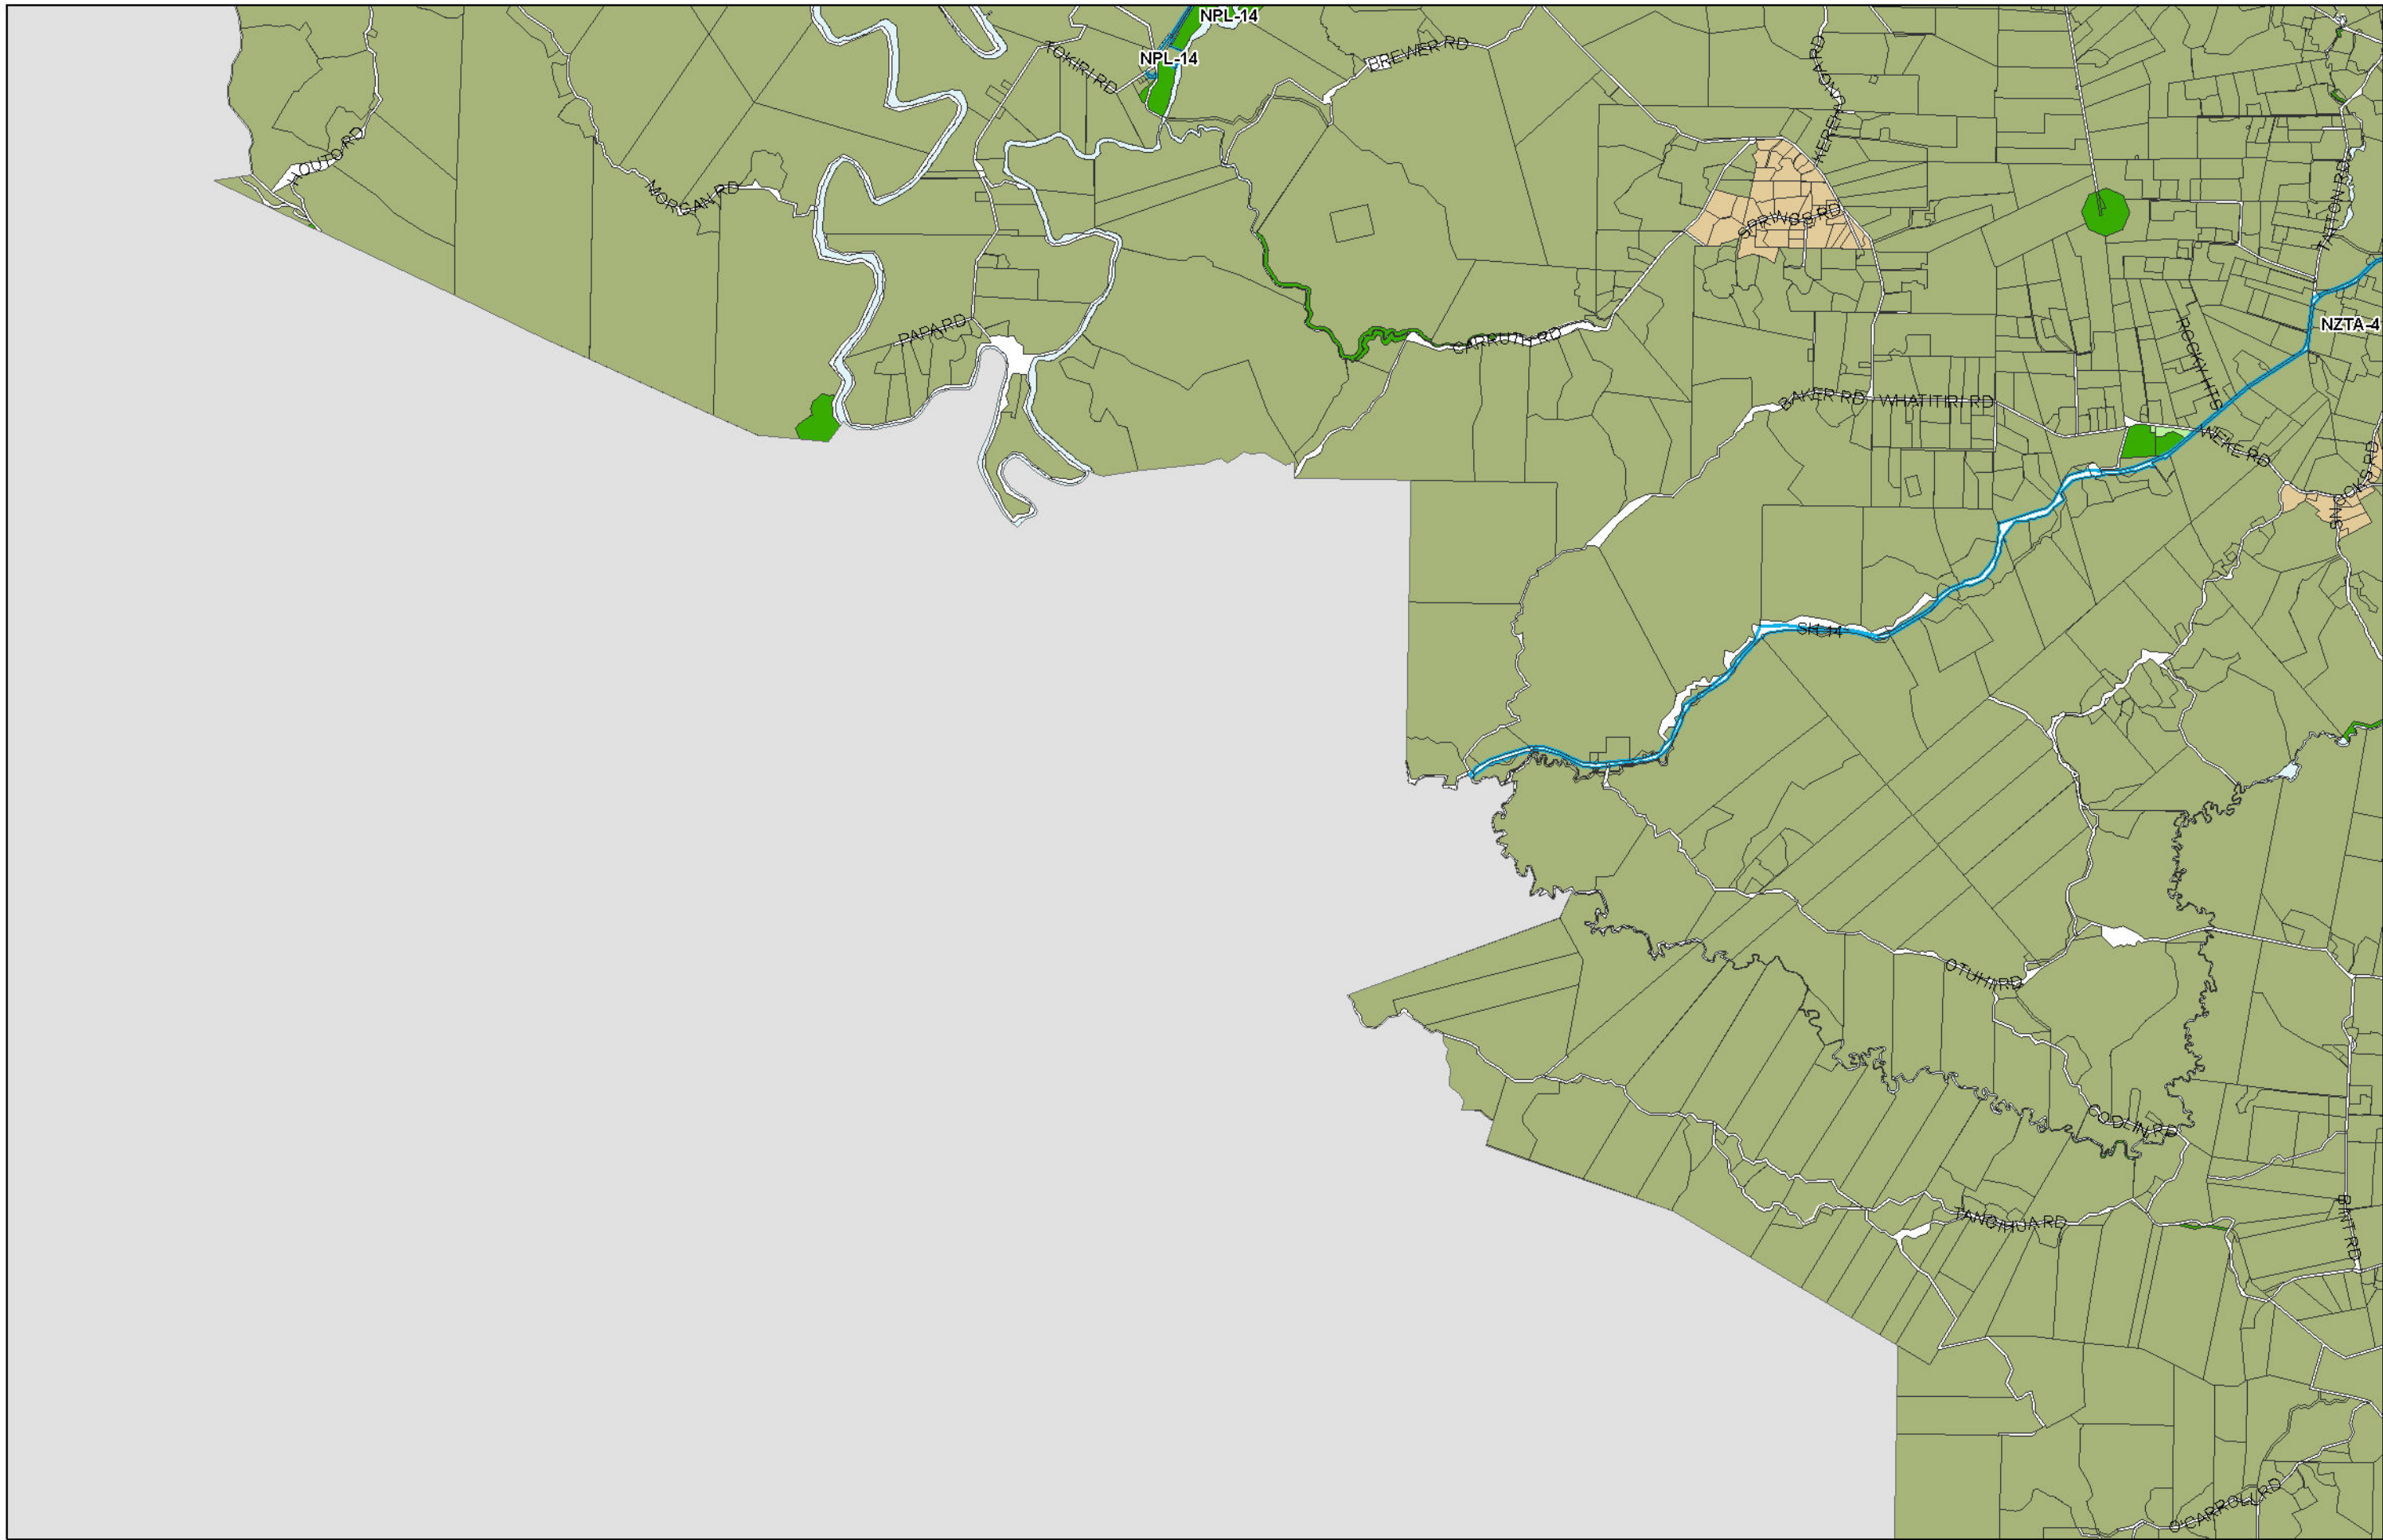

(C) Crown Copyright Reserved.

WHANGAREI DISTRICT COUNCIL OPERATIVE PLANNING MAP

Area Specific Matters - Map 12