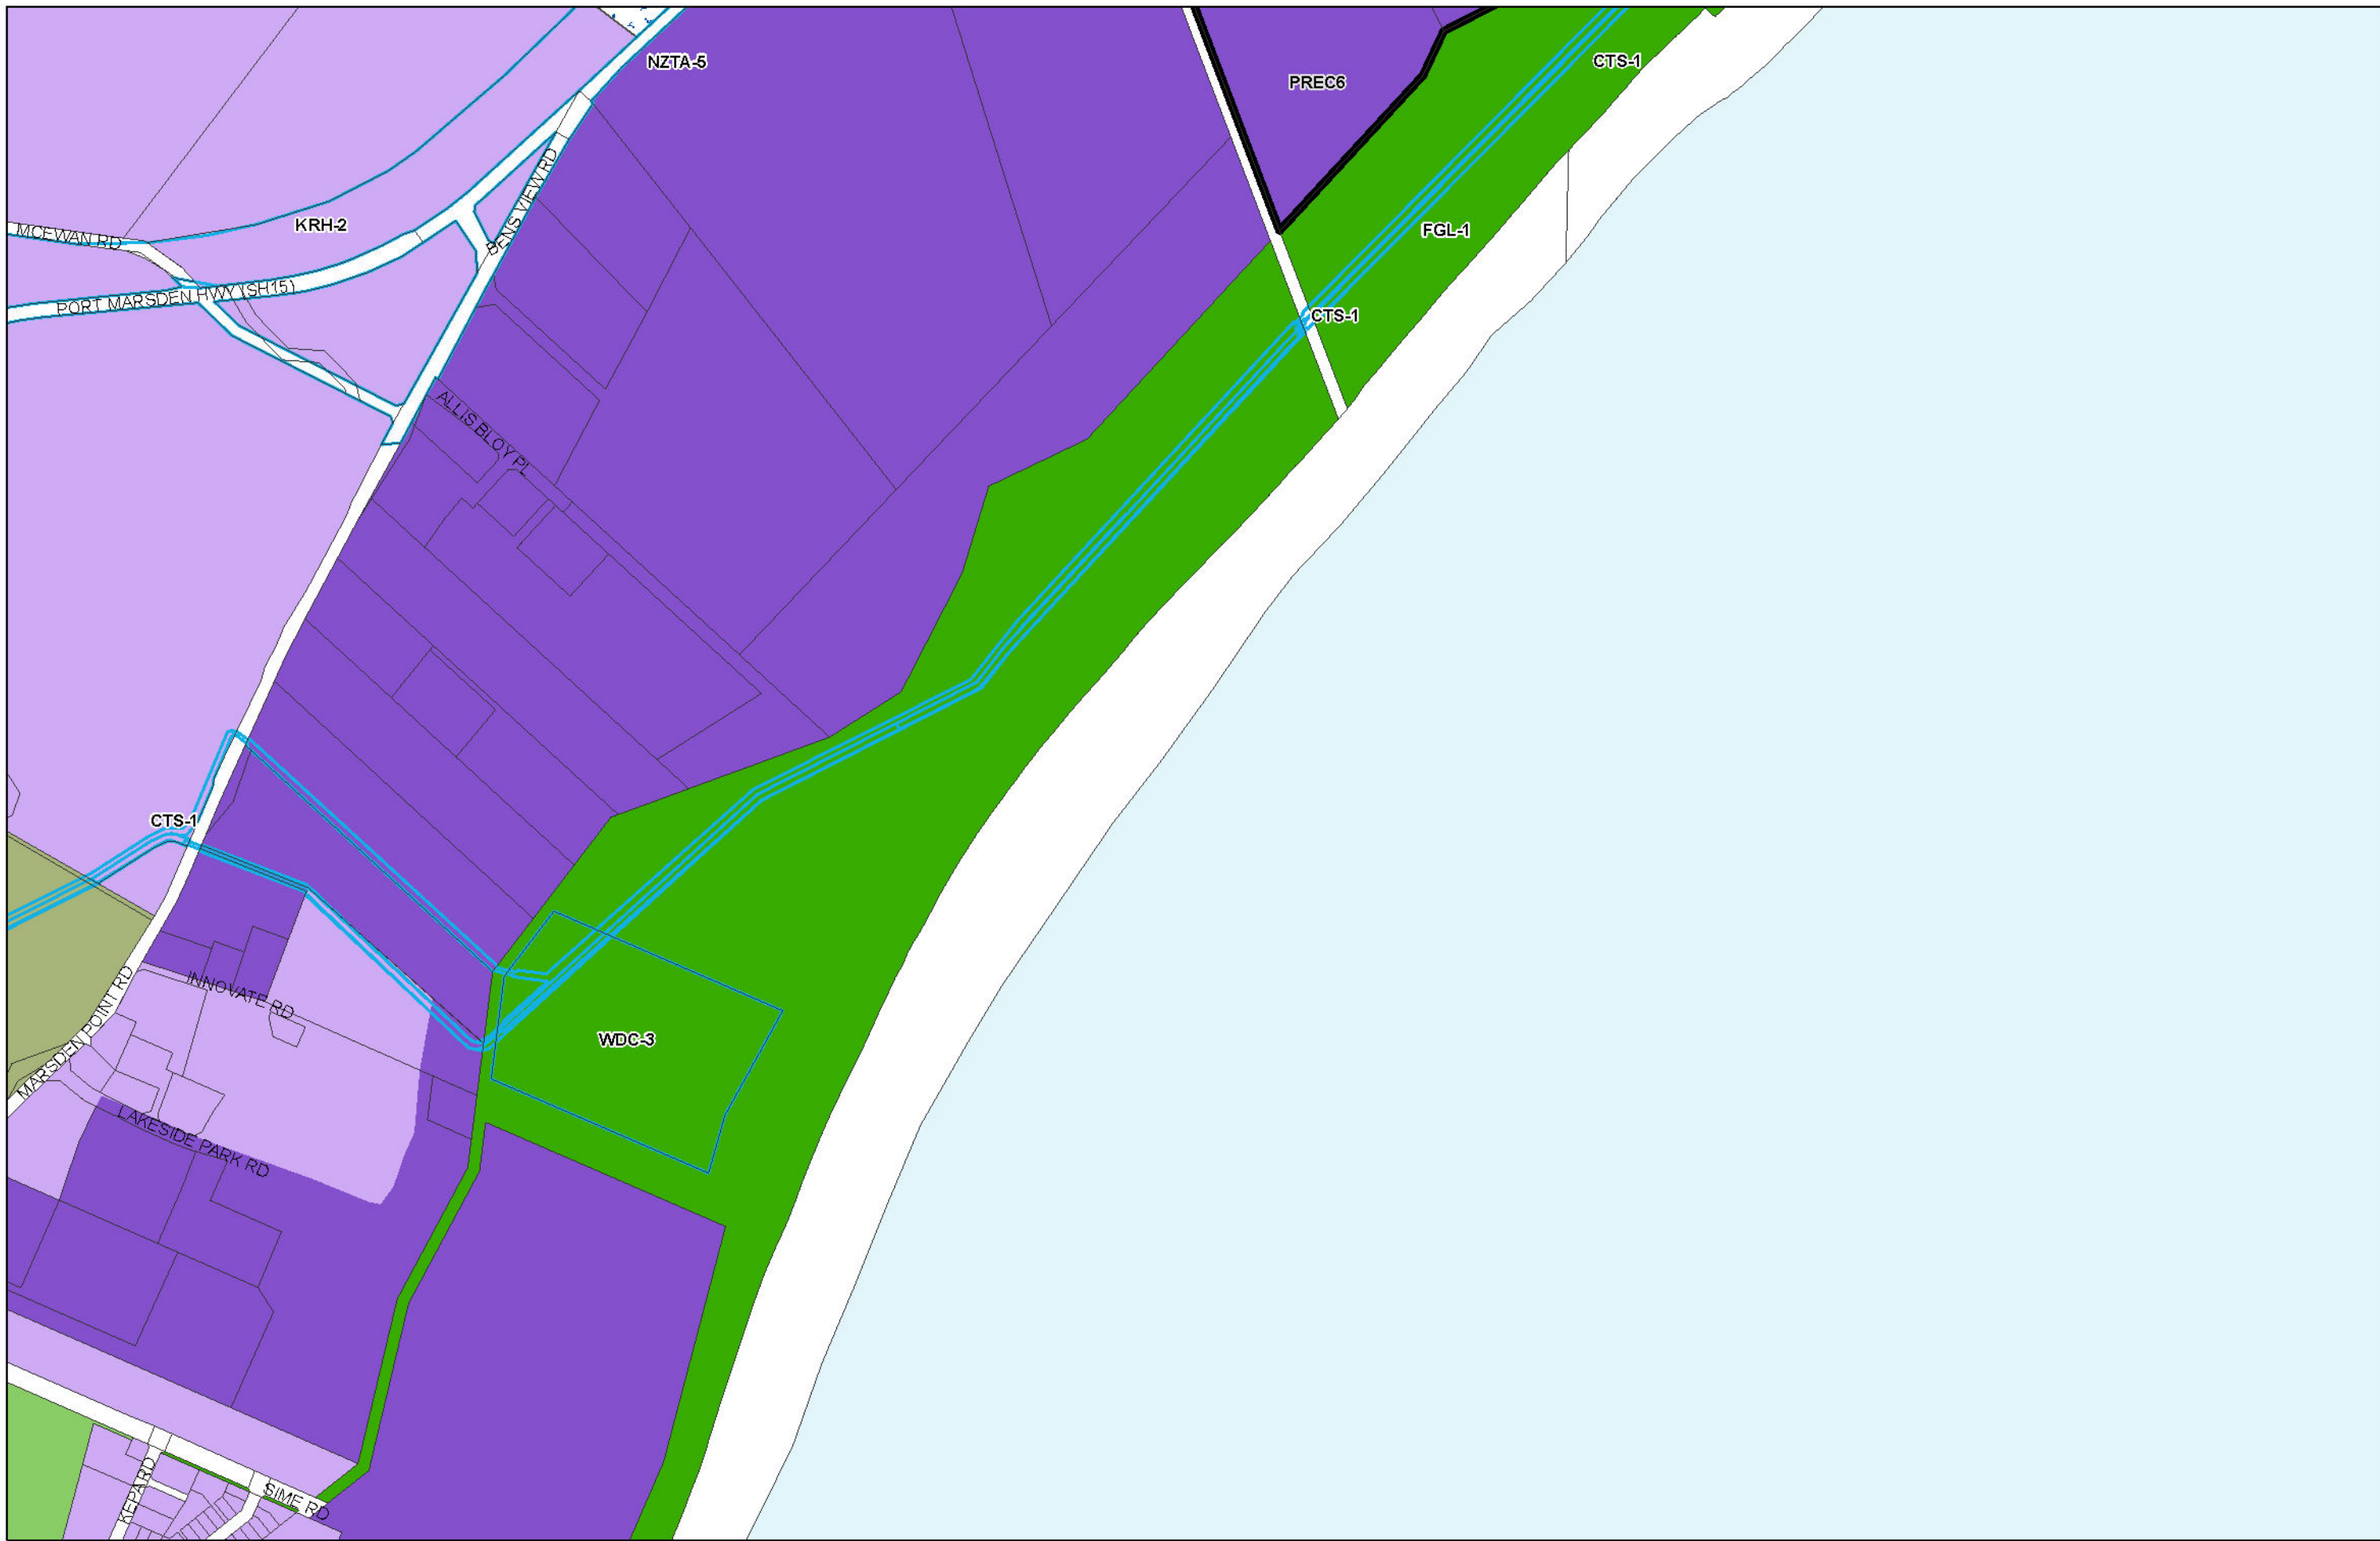

(C) Crown Copyright Reserved.

WHANGAREI DISTRICT COUNCIL OPERATIVE PLANNING MAP

**Area Specific Matters - Map 45
Marsden**