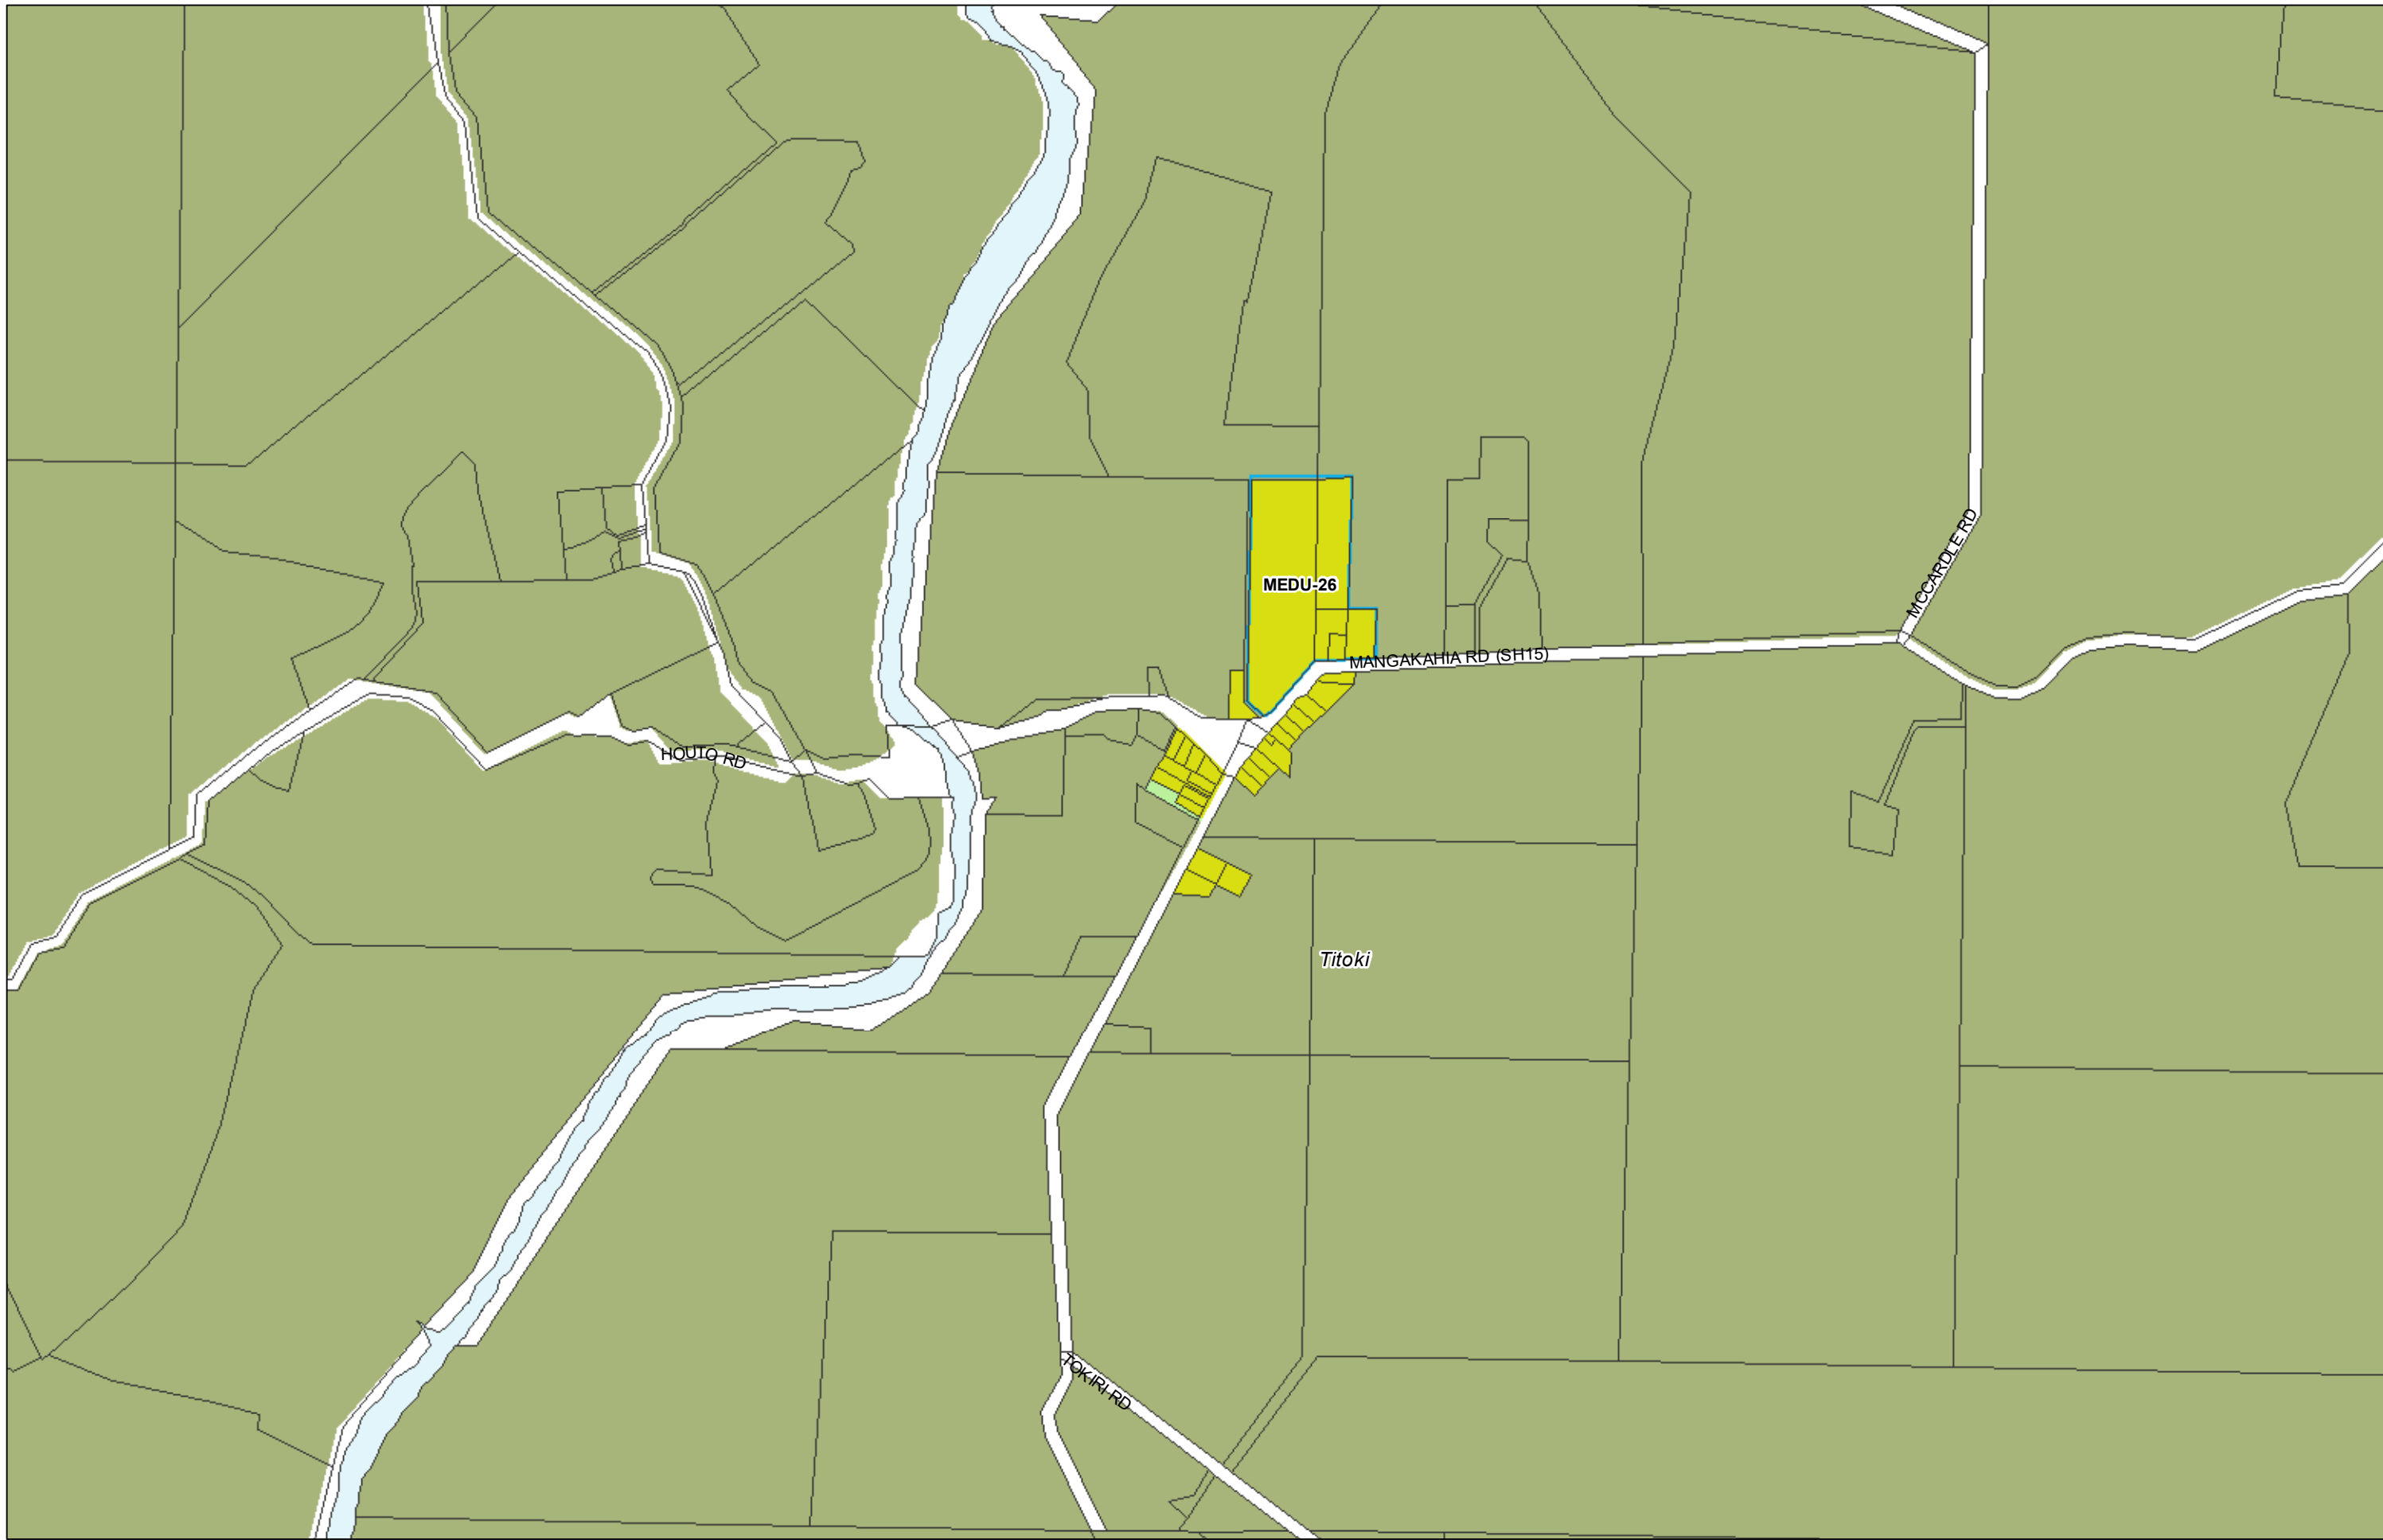

(C) Crown Copyright Reserved.

WHANGAREI DISTRICT COUNCIL OPERATIVE PLANNING MAP

Area Specific Matters - Map 81
Titoki