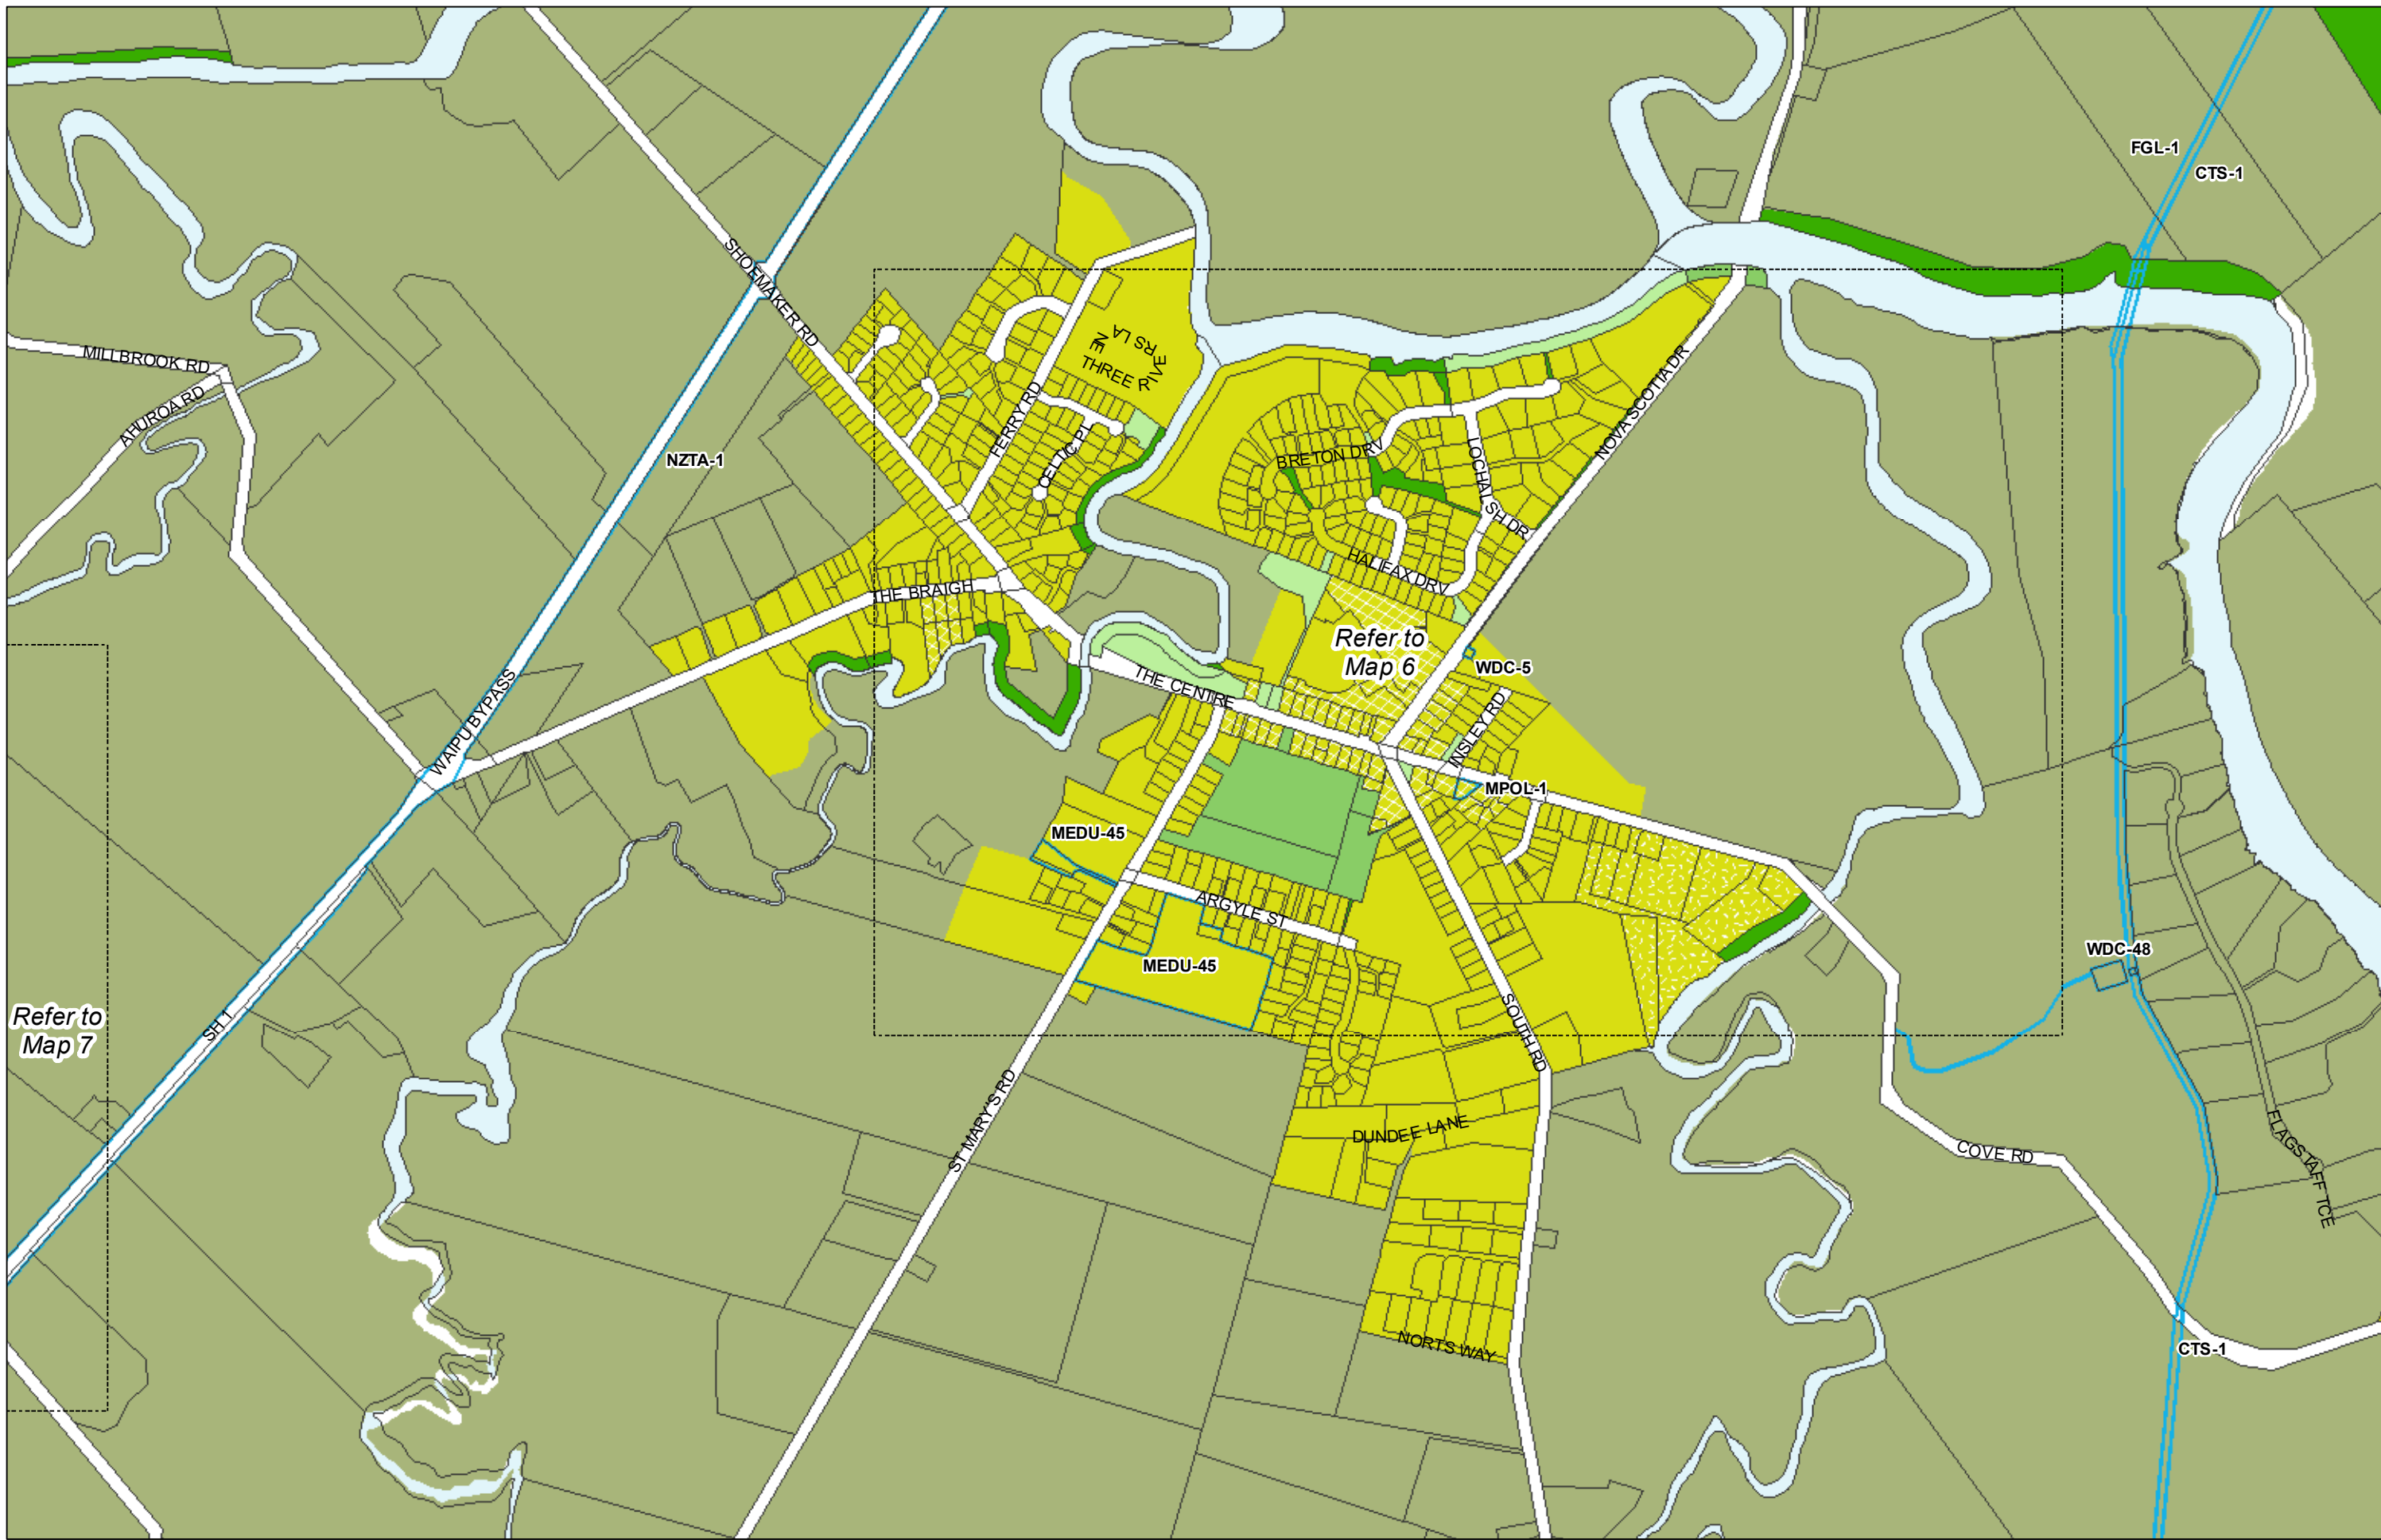

Refer to Map 7

Refer to Map 6

WHANGAREI DISTRICT COUNCIL OPERATIVE PLANNING MAP

**Area Specific Matters - Map 48
Waipu**