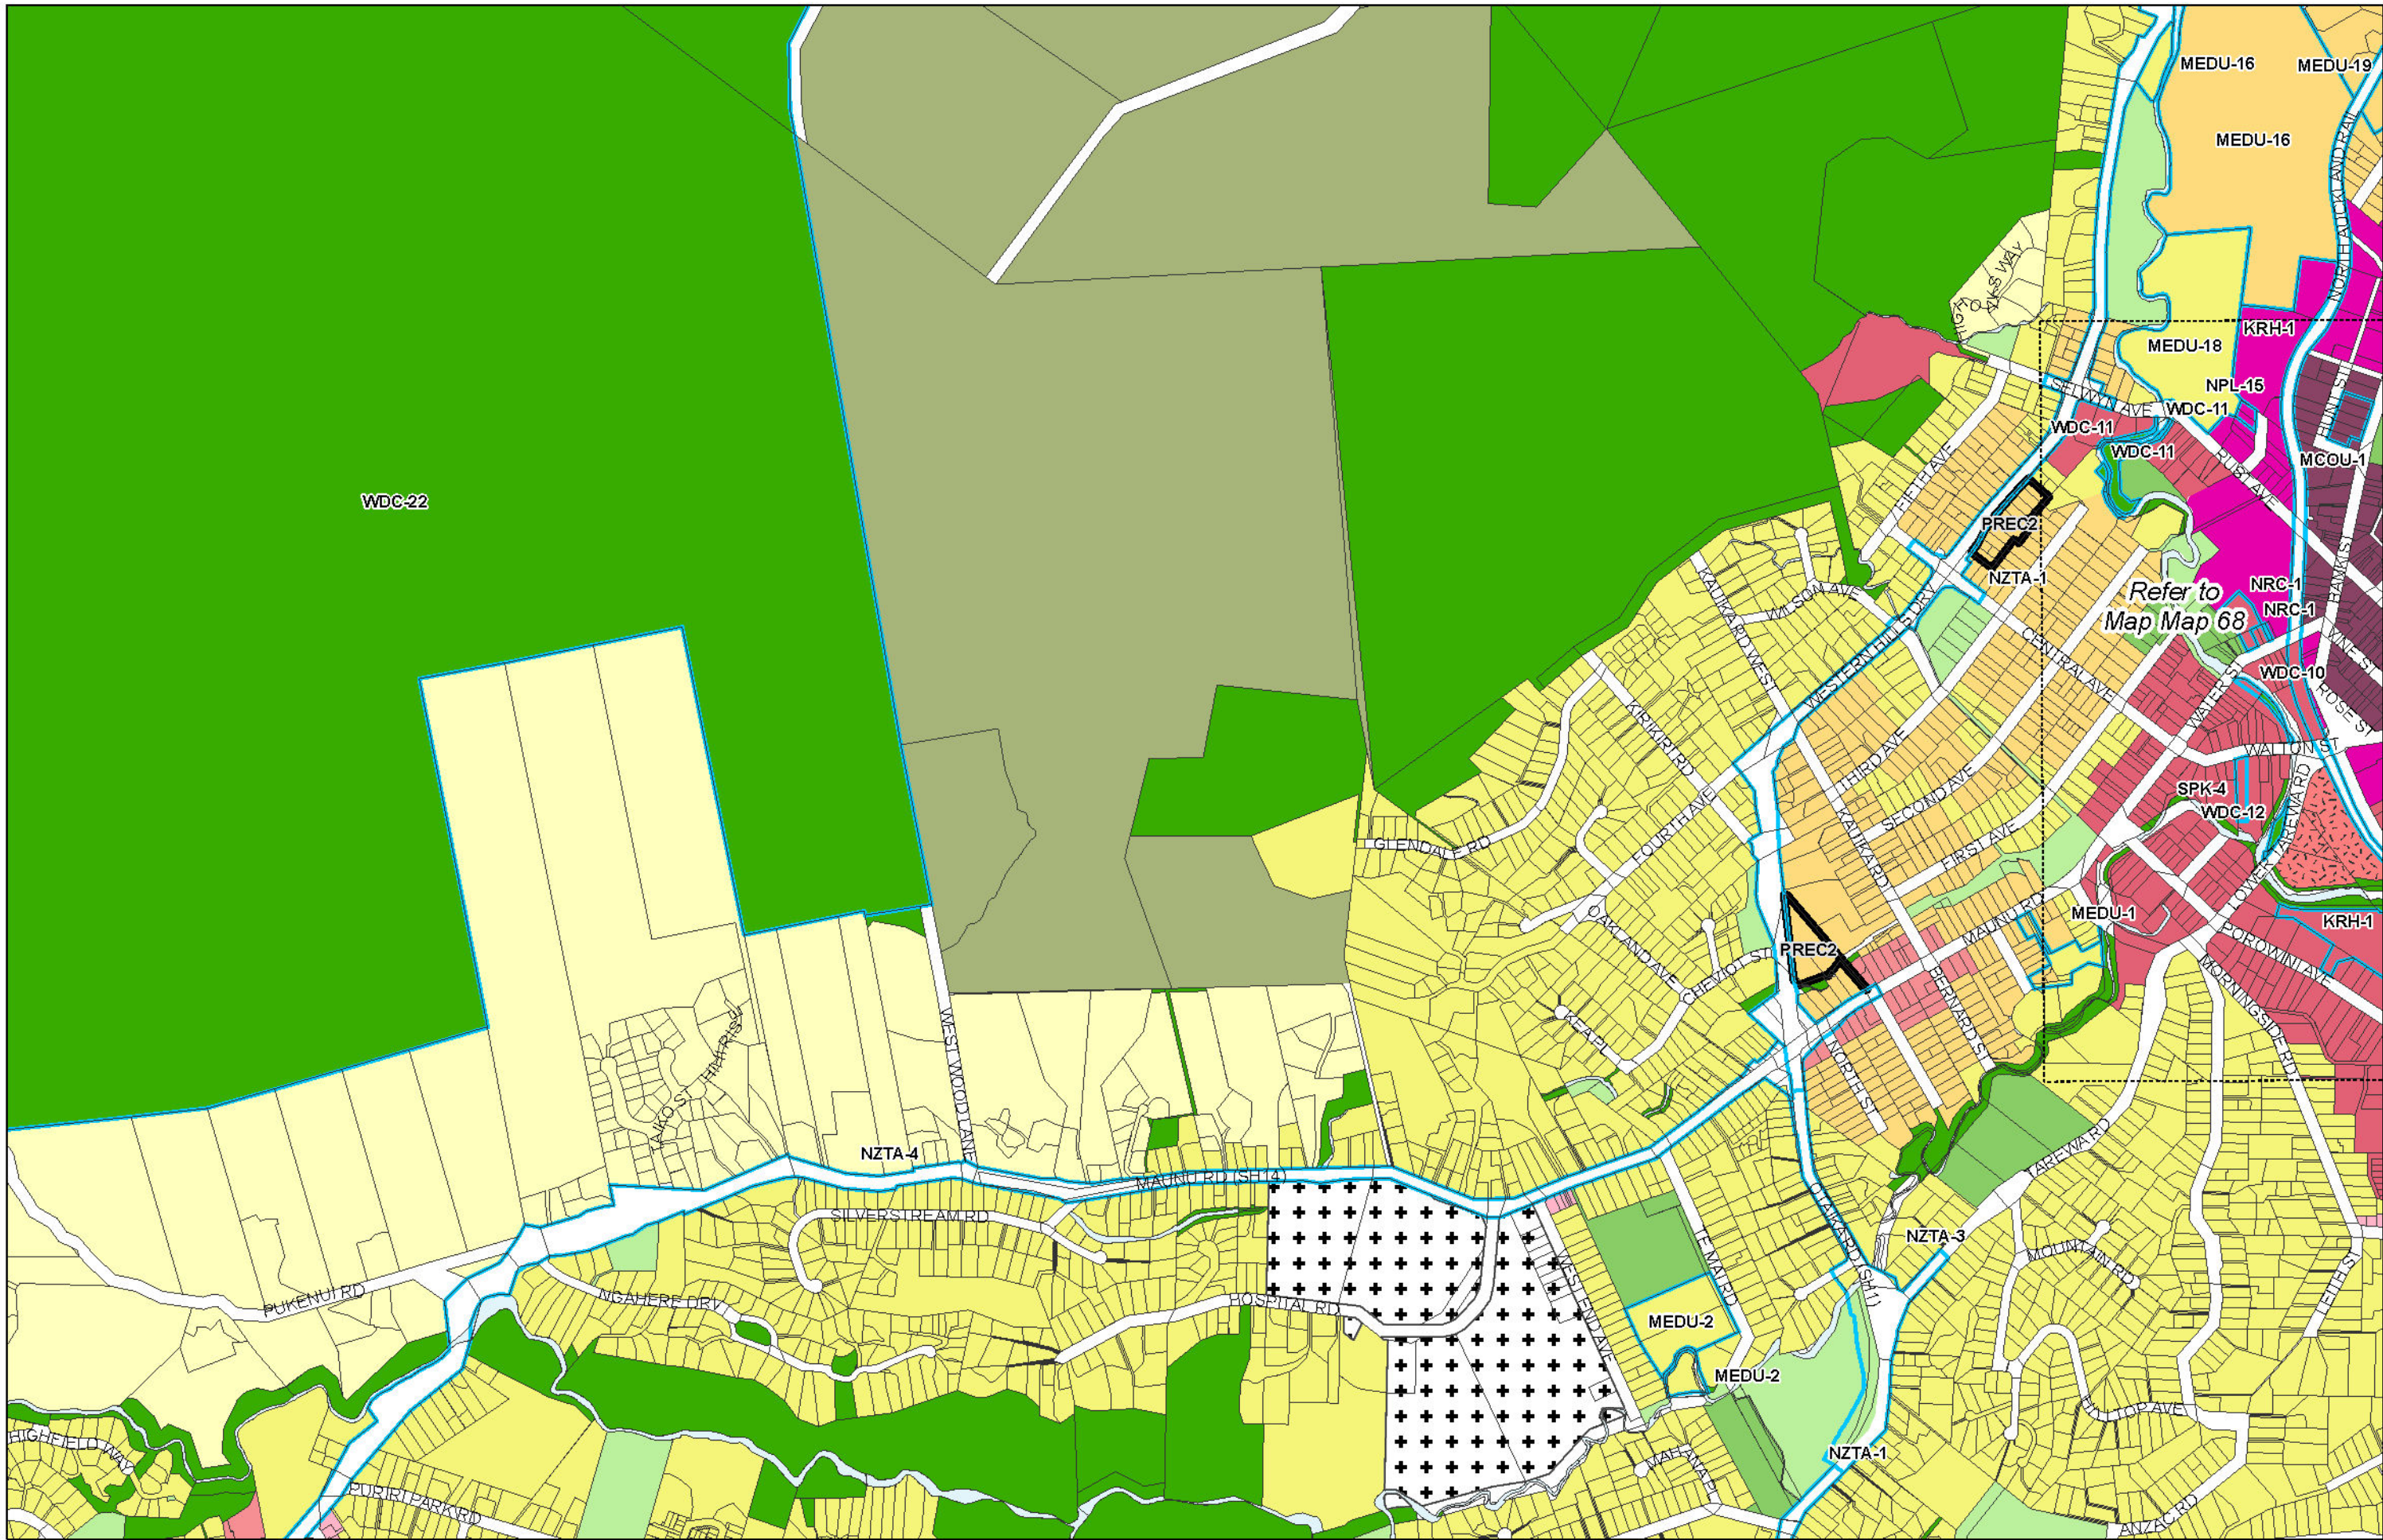

(C) Crown Copyright Reserved.

WHANGAREI DISTRICT COUNCIL OPERATIVE PLANNING MAP

Area Specific Matters - Map 66

Avenues