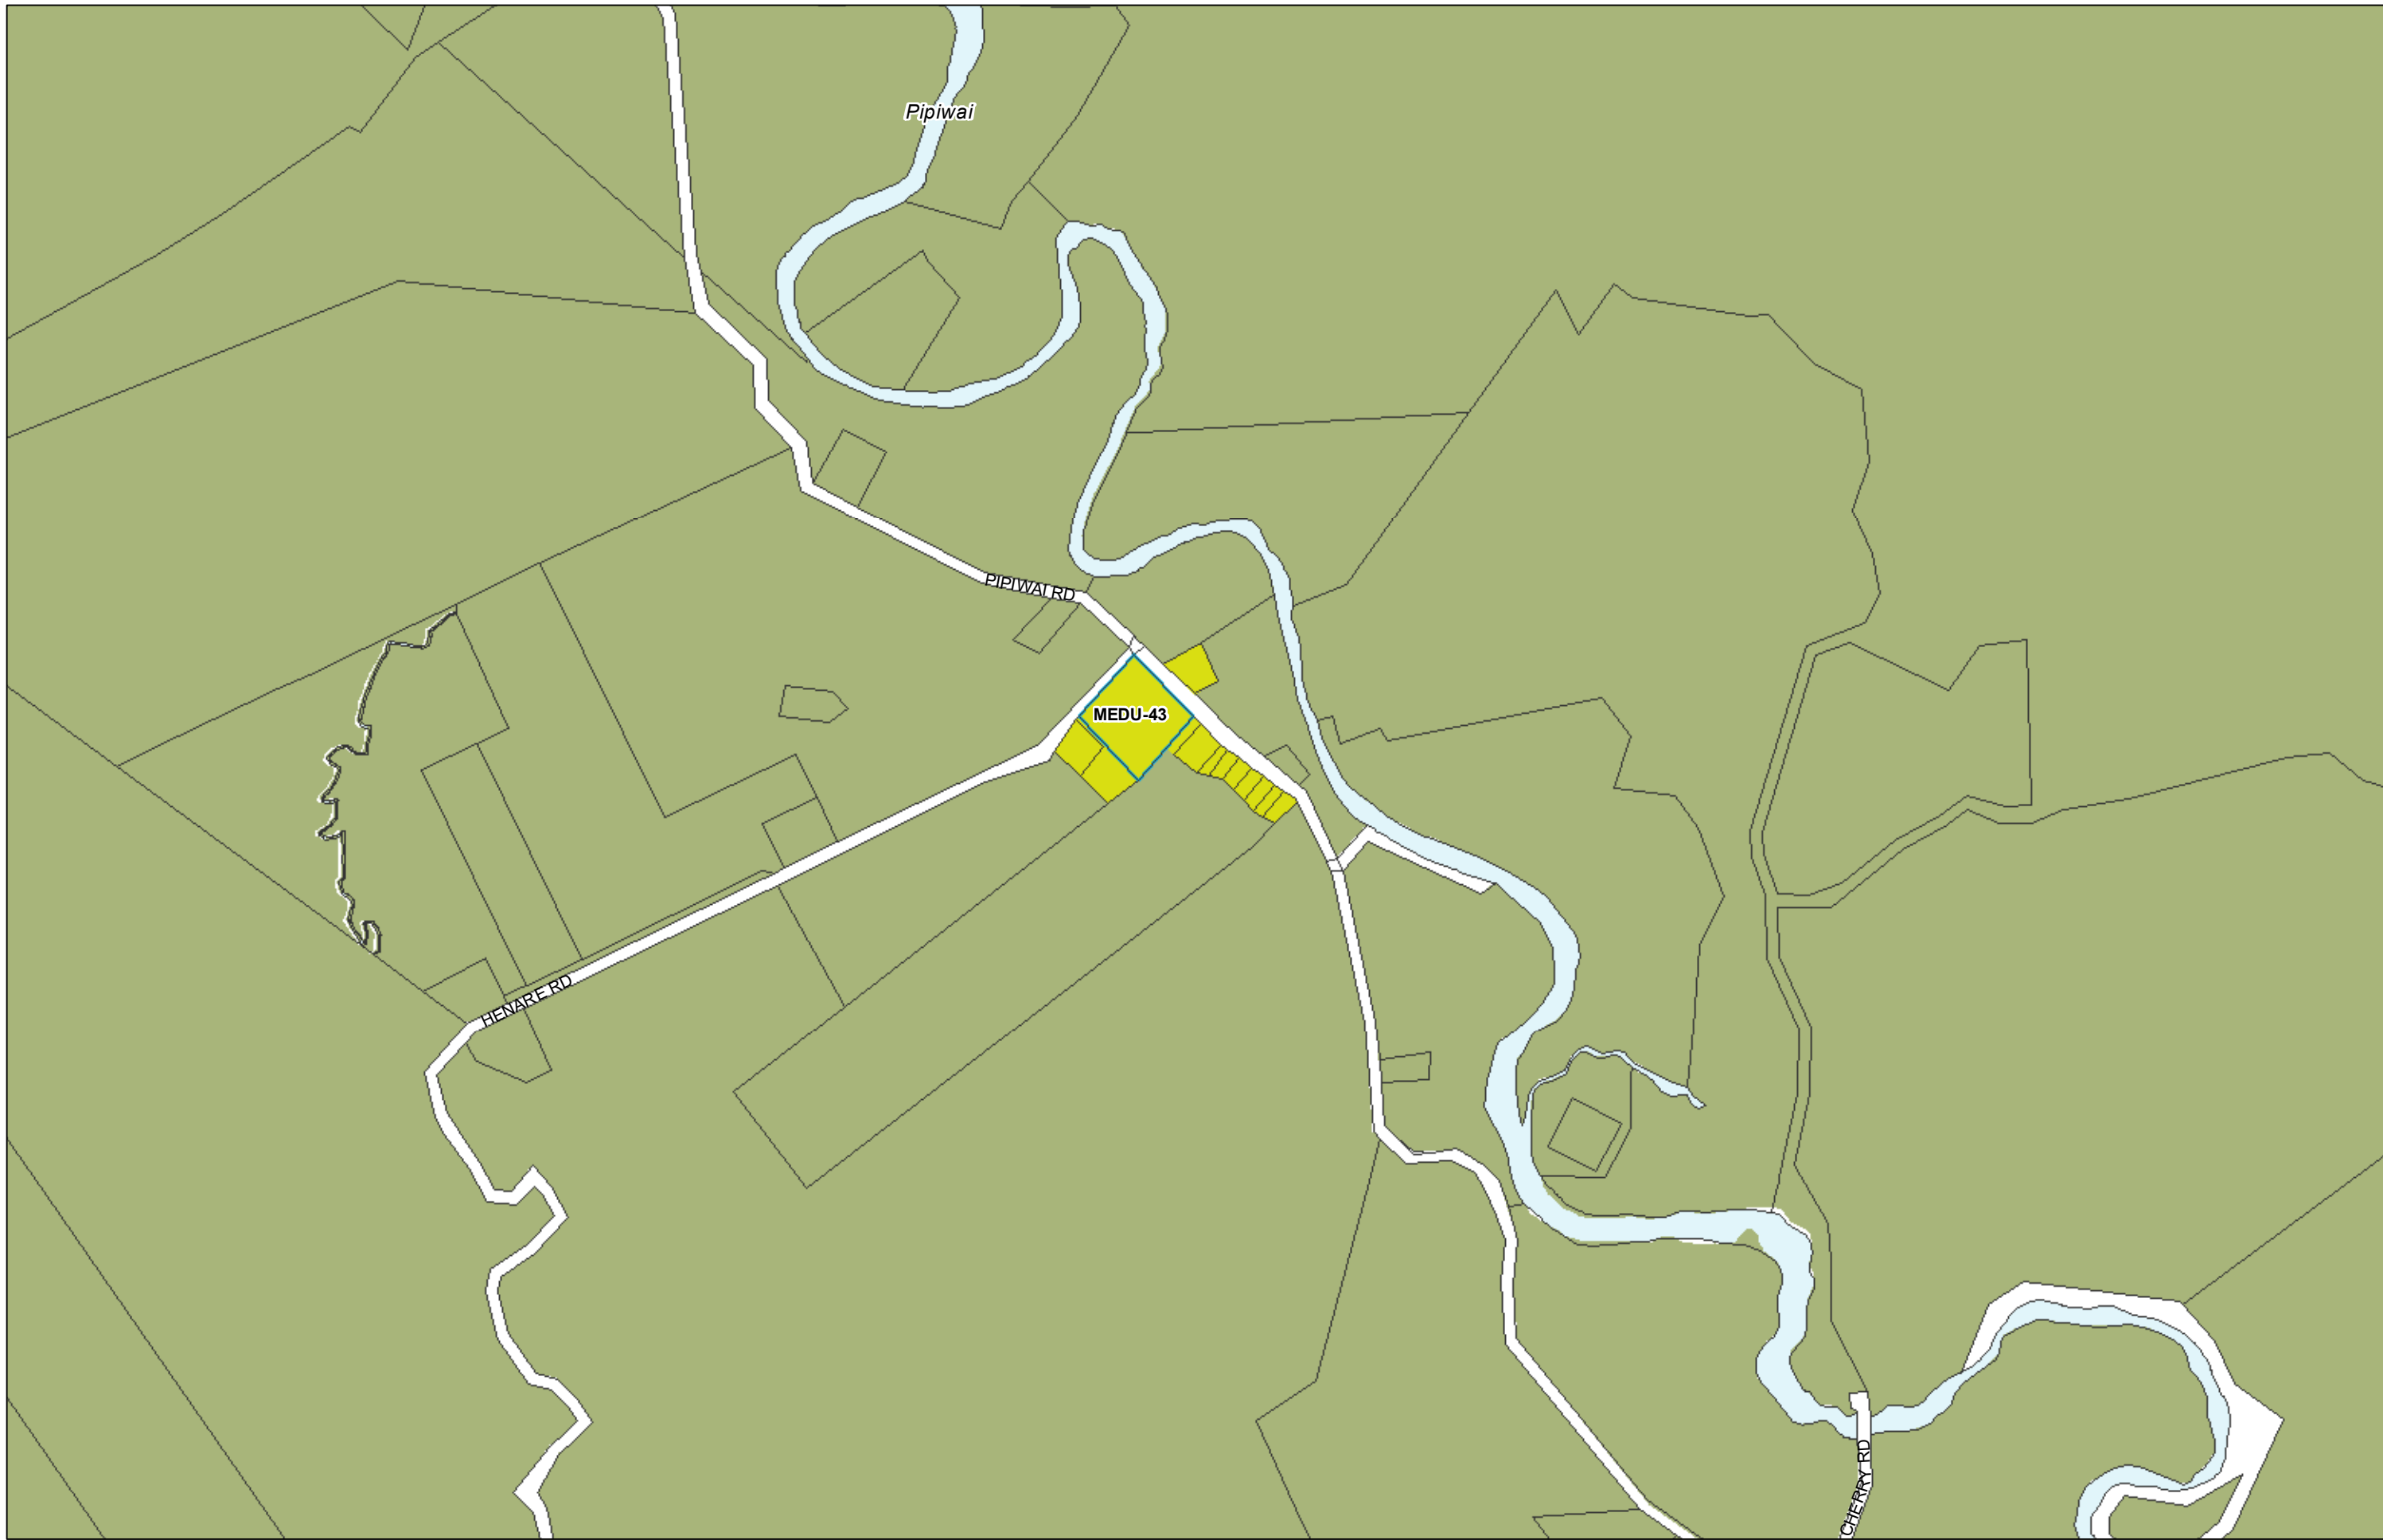

(C) Crown Copyright Reserved.

WHANGAREI DISTRICT COUNCIL OPERATIVE PLANNING MAP

Area Specific Matters - Map 78
Pipiwai