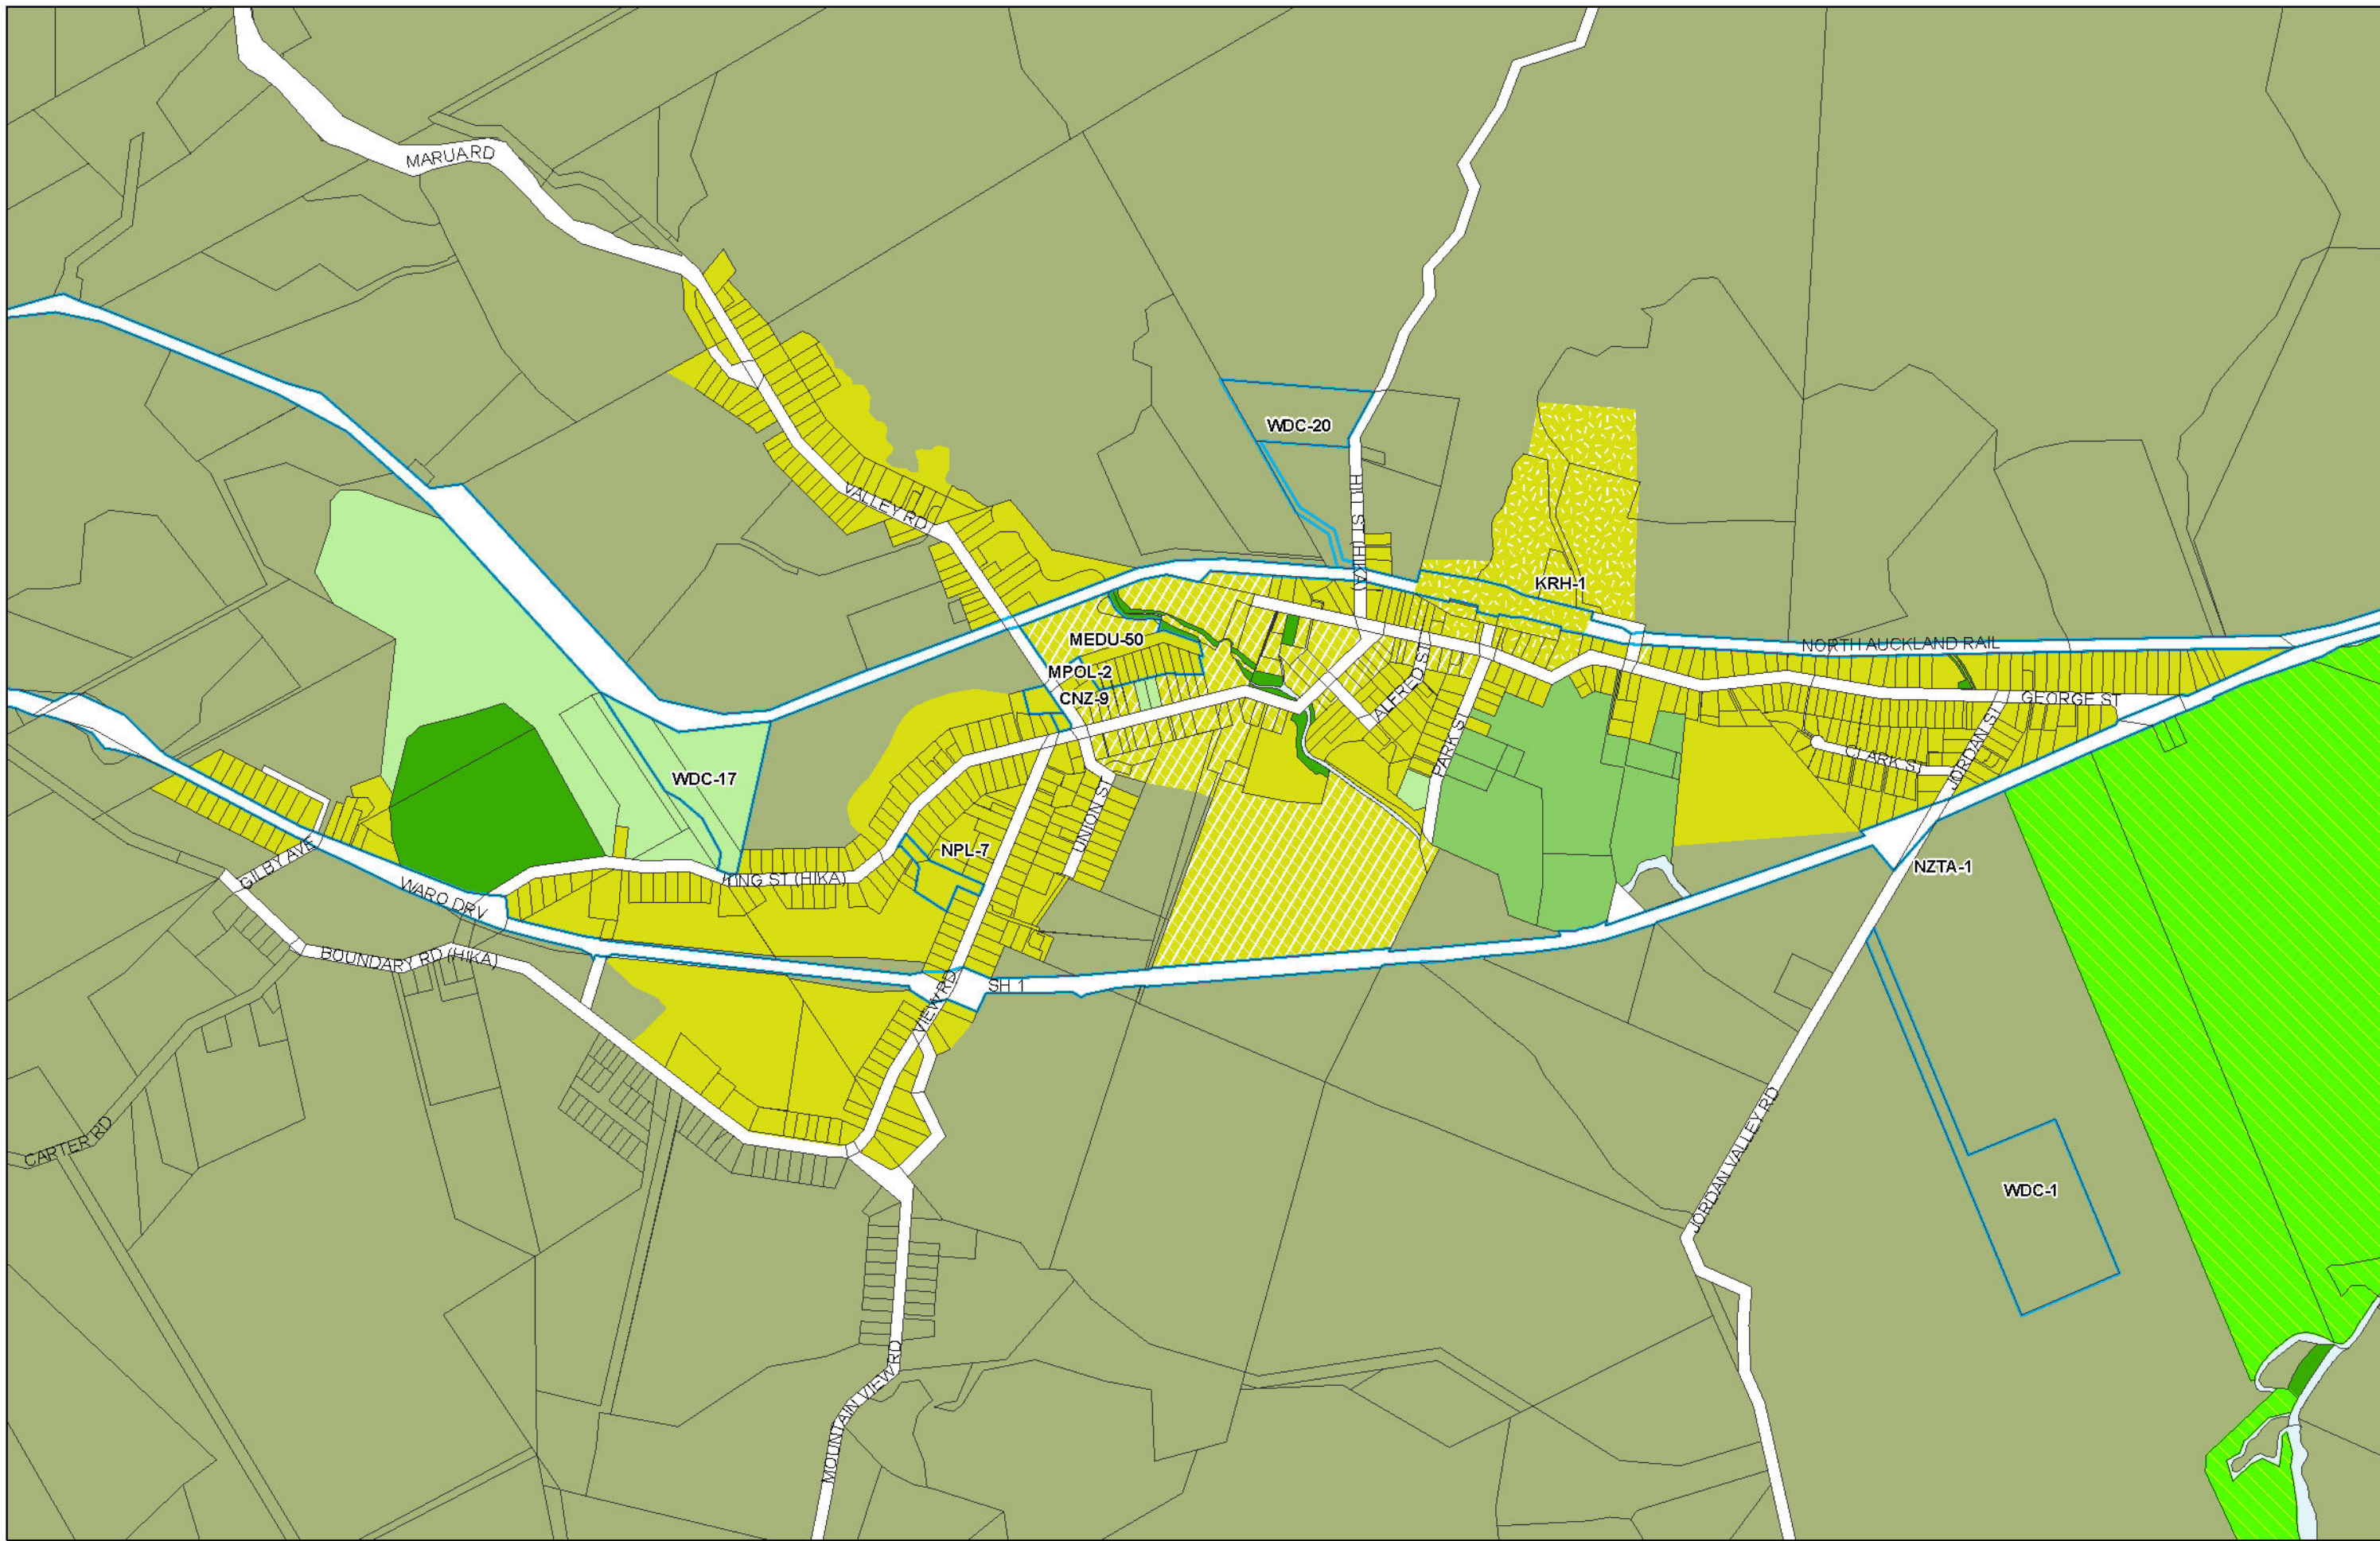

WHANGAREI DISTRICT COUNCIL OPERATIVE PLANNING MAP

**Area Specific Matters - Map 52
Hukurangi**