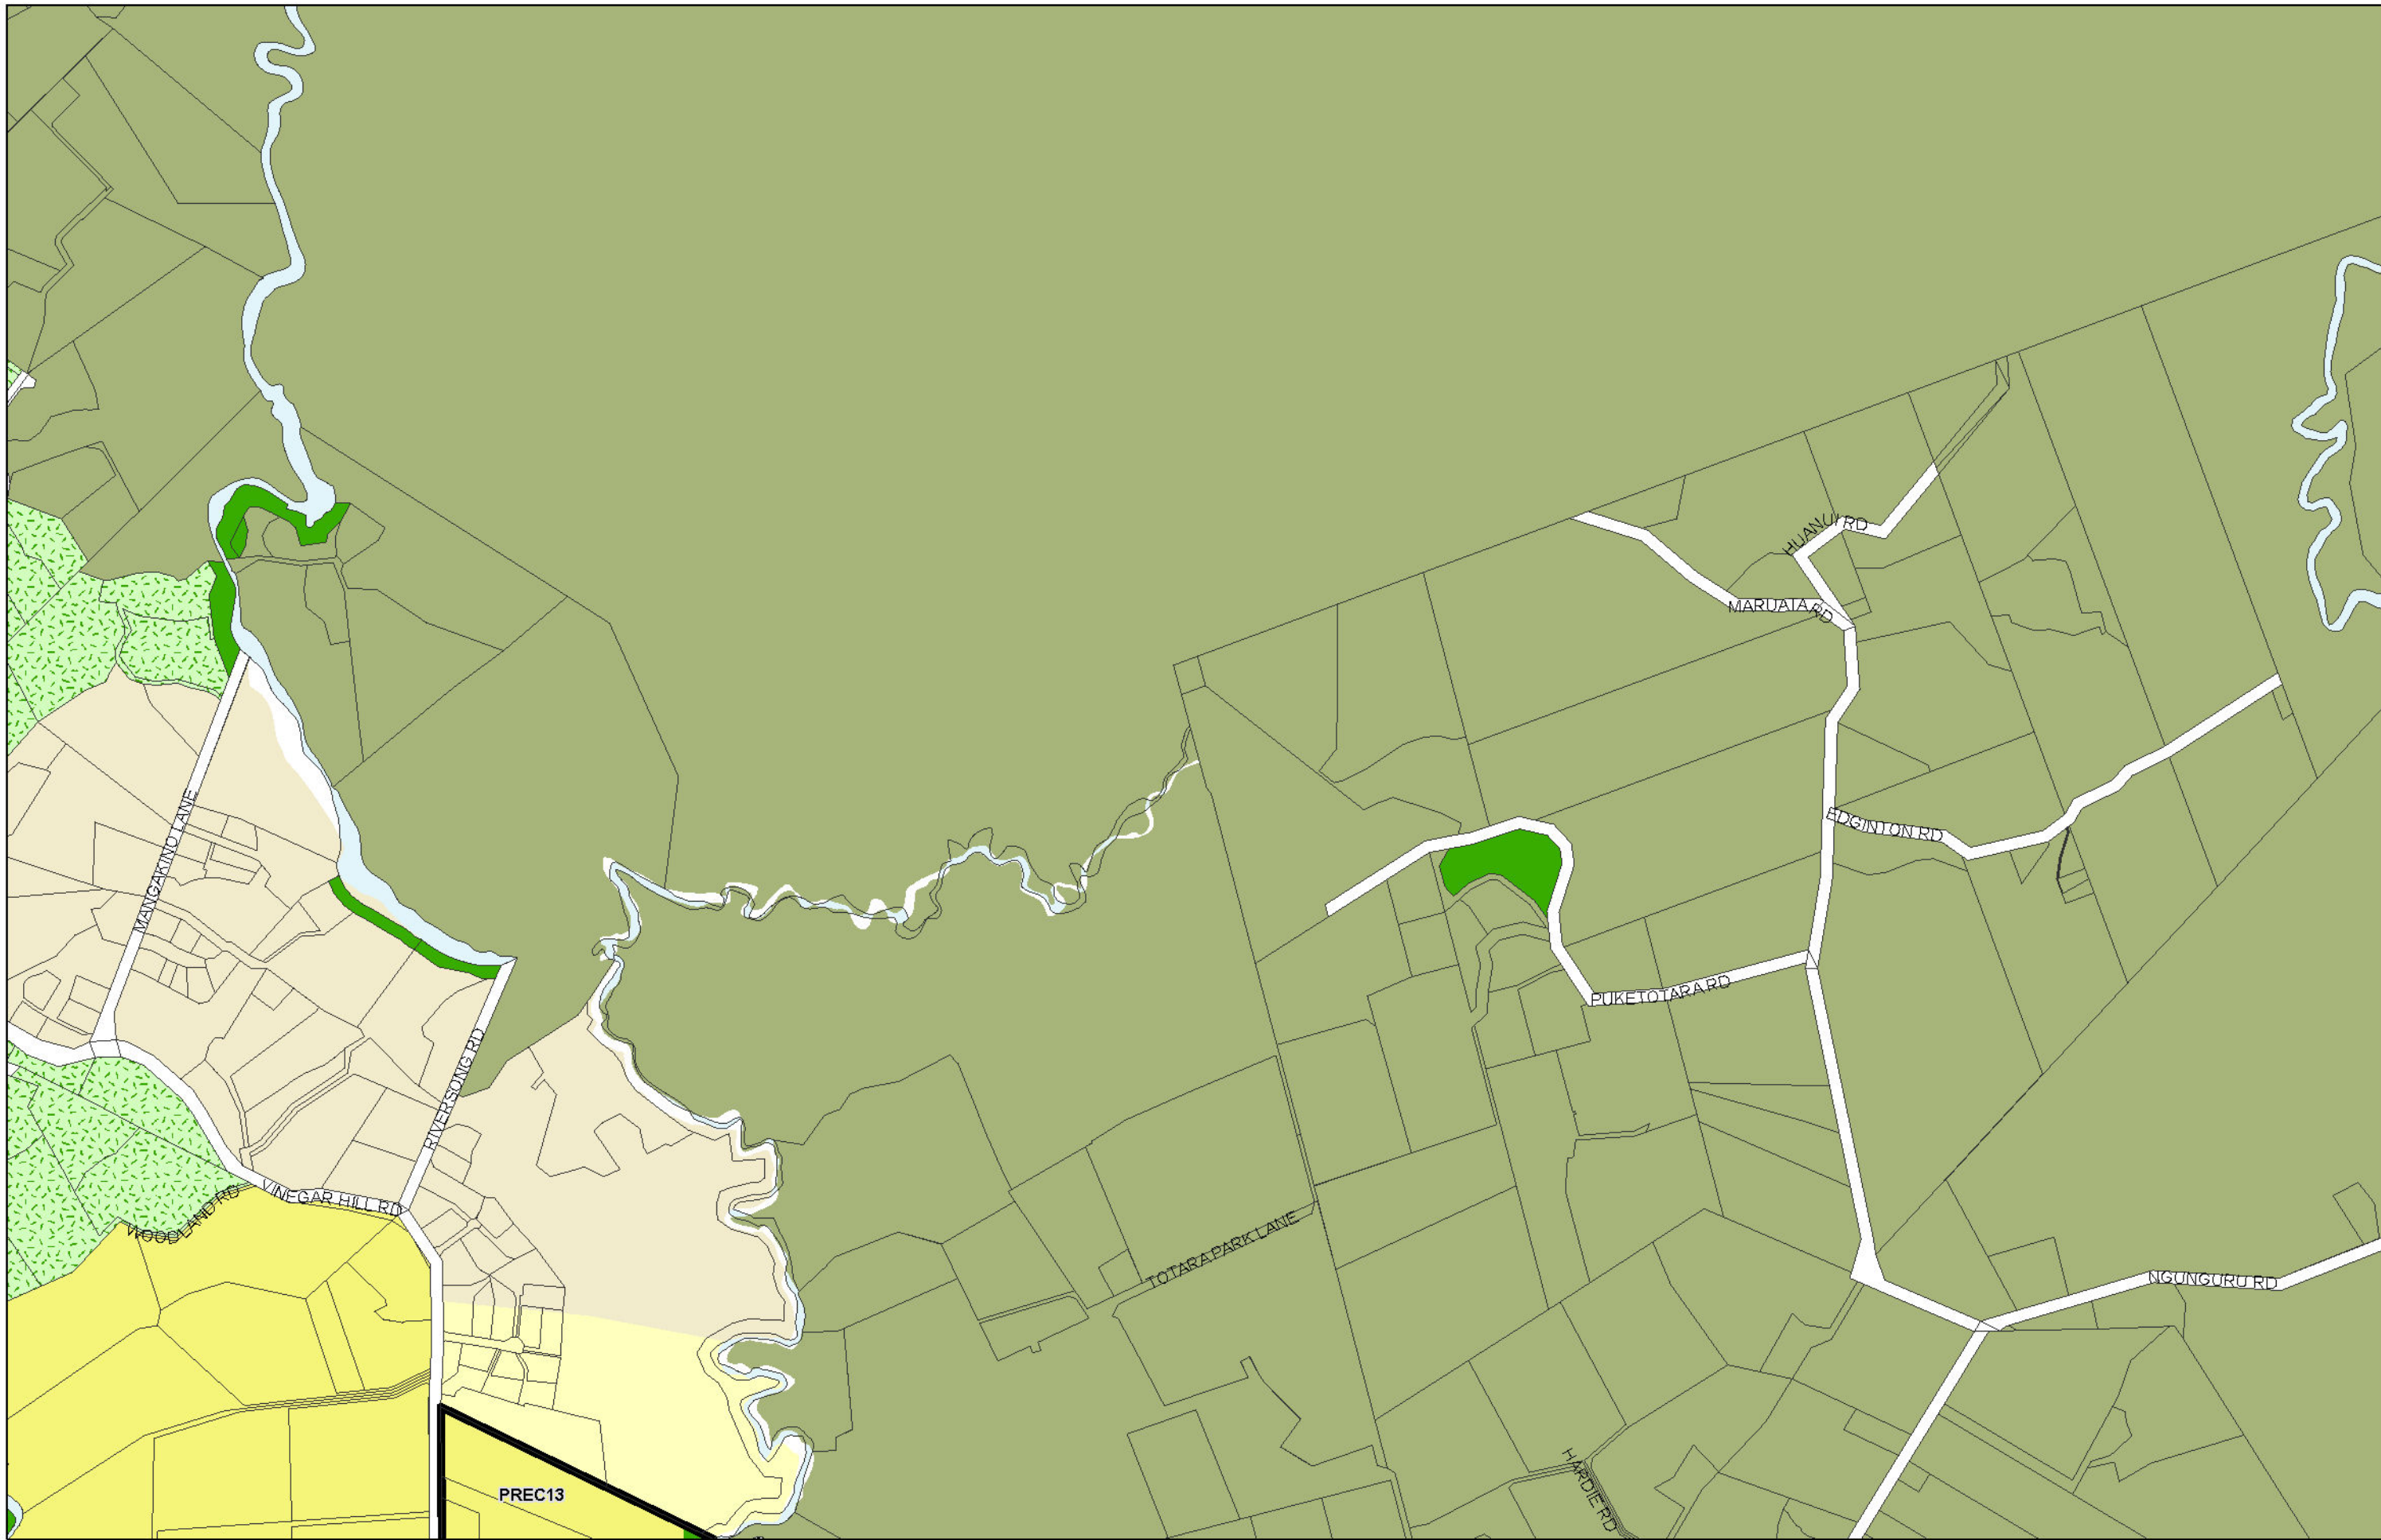

WHANGAREI DISTRICT COUNCIL OPERATIVE PLANNING MAP

**Area Specific Matters - Map 56
Tikipunga North**