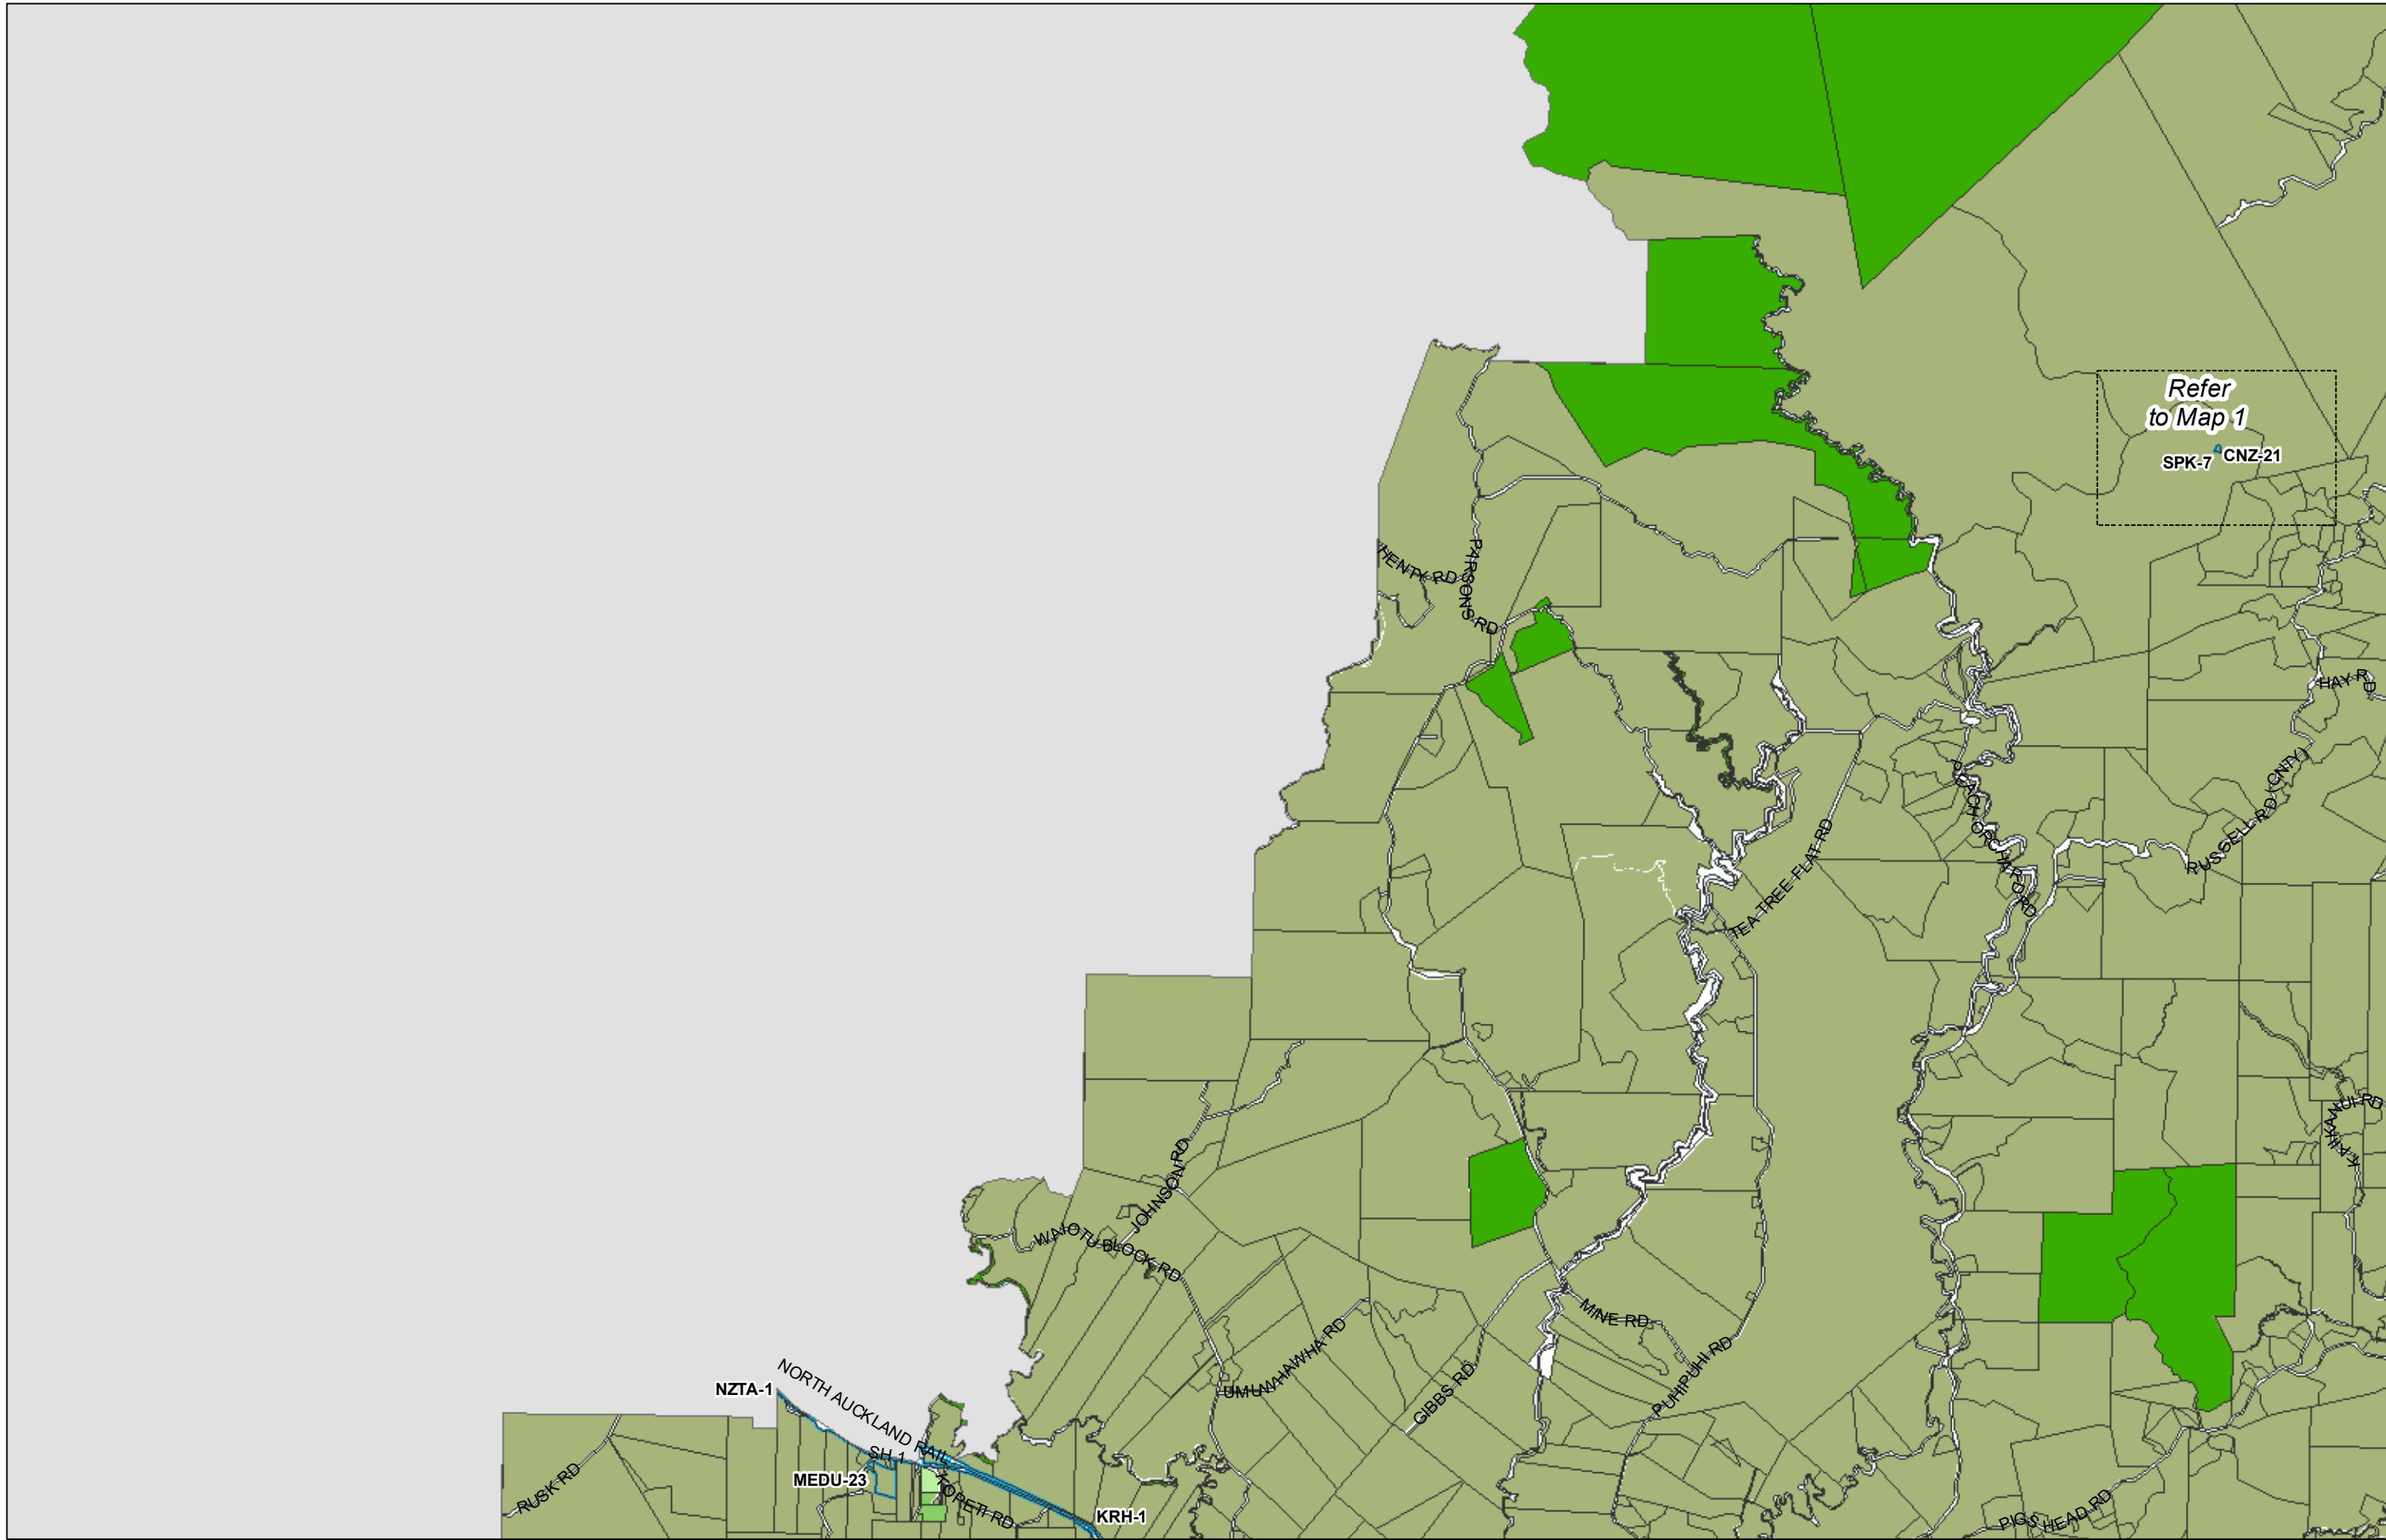

WHANGAREI DISTRICT COUNCIL OPERATIVE PLANNING MAP

Area Specific Matters - Map 2