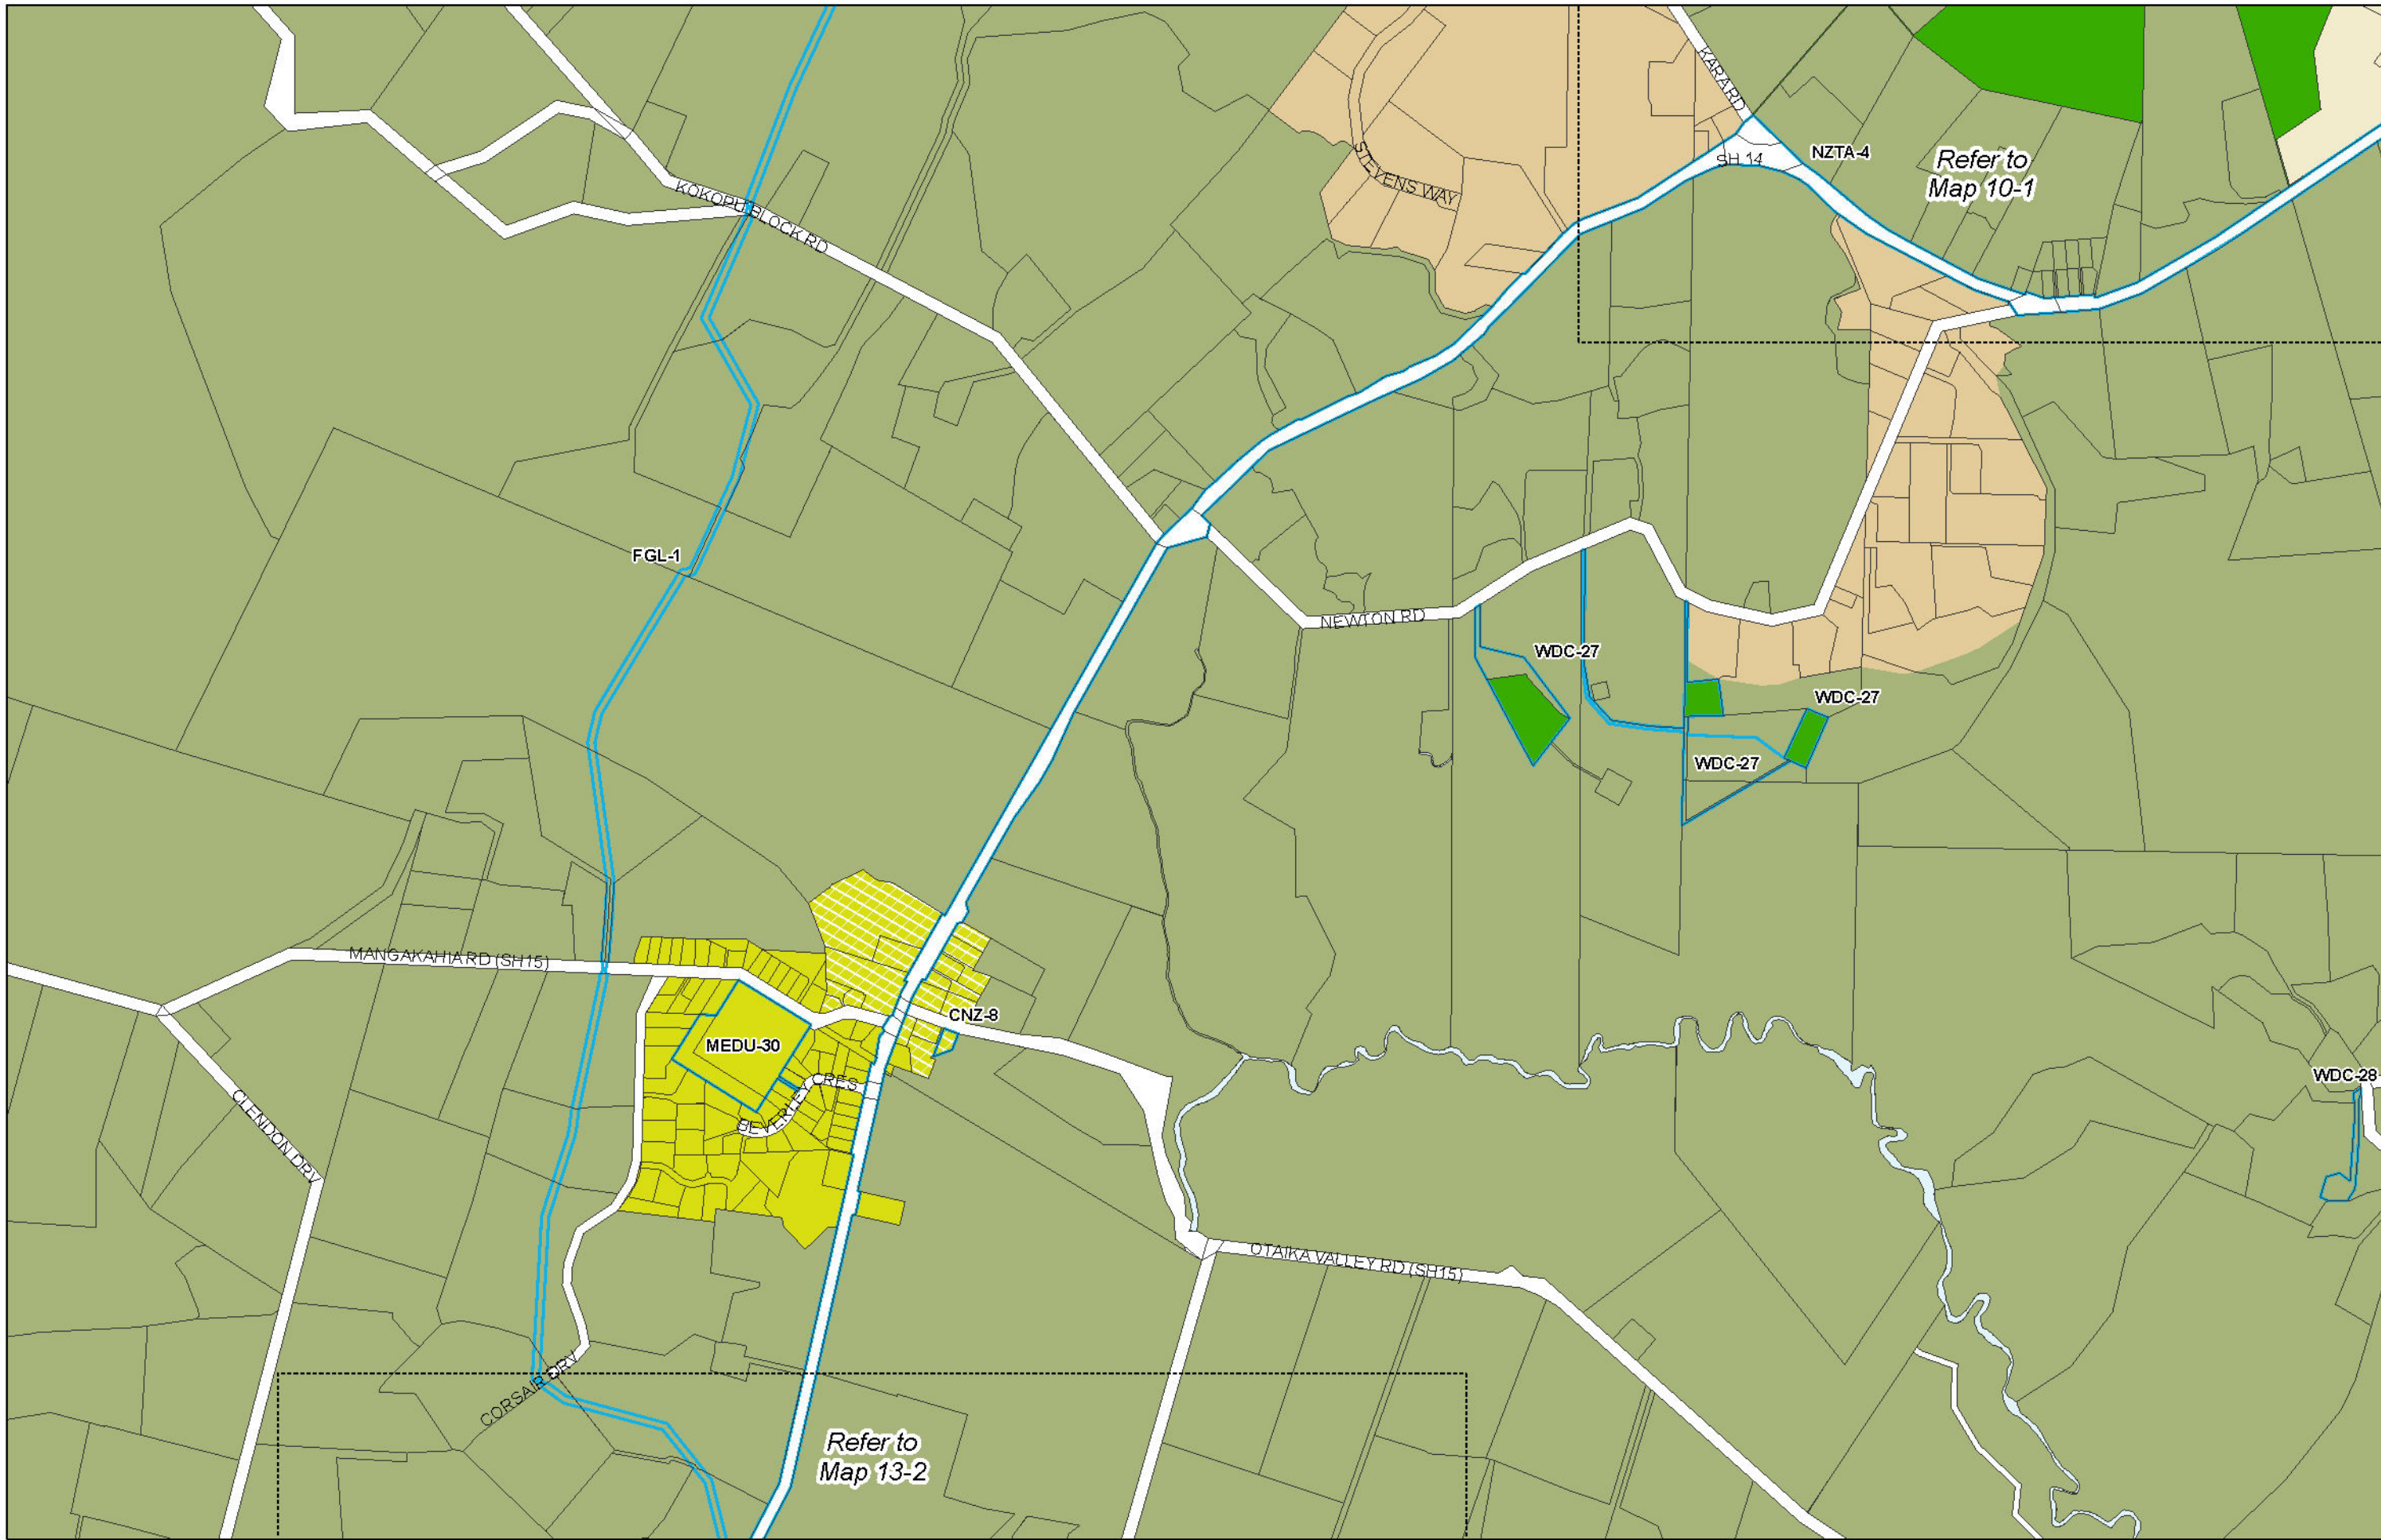

(C) Crown Copyright Reserved.

WHANGAREI DISTRICT COUNCIL OPERATIVE PLANNING MAP

Area Specific Matters - Map 70 Maungatapere