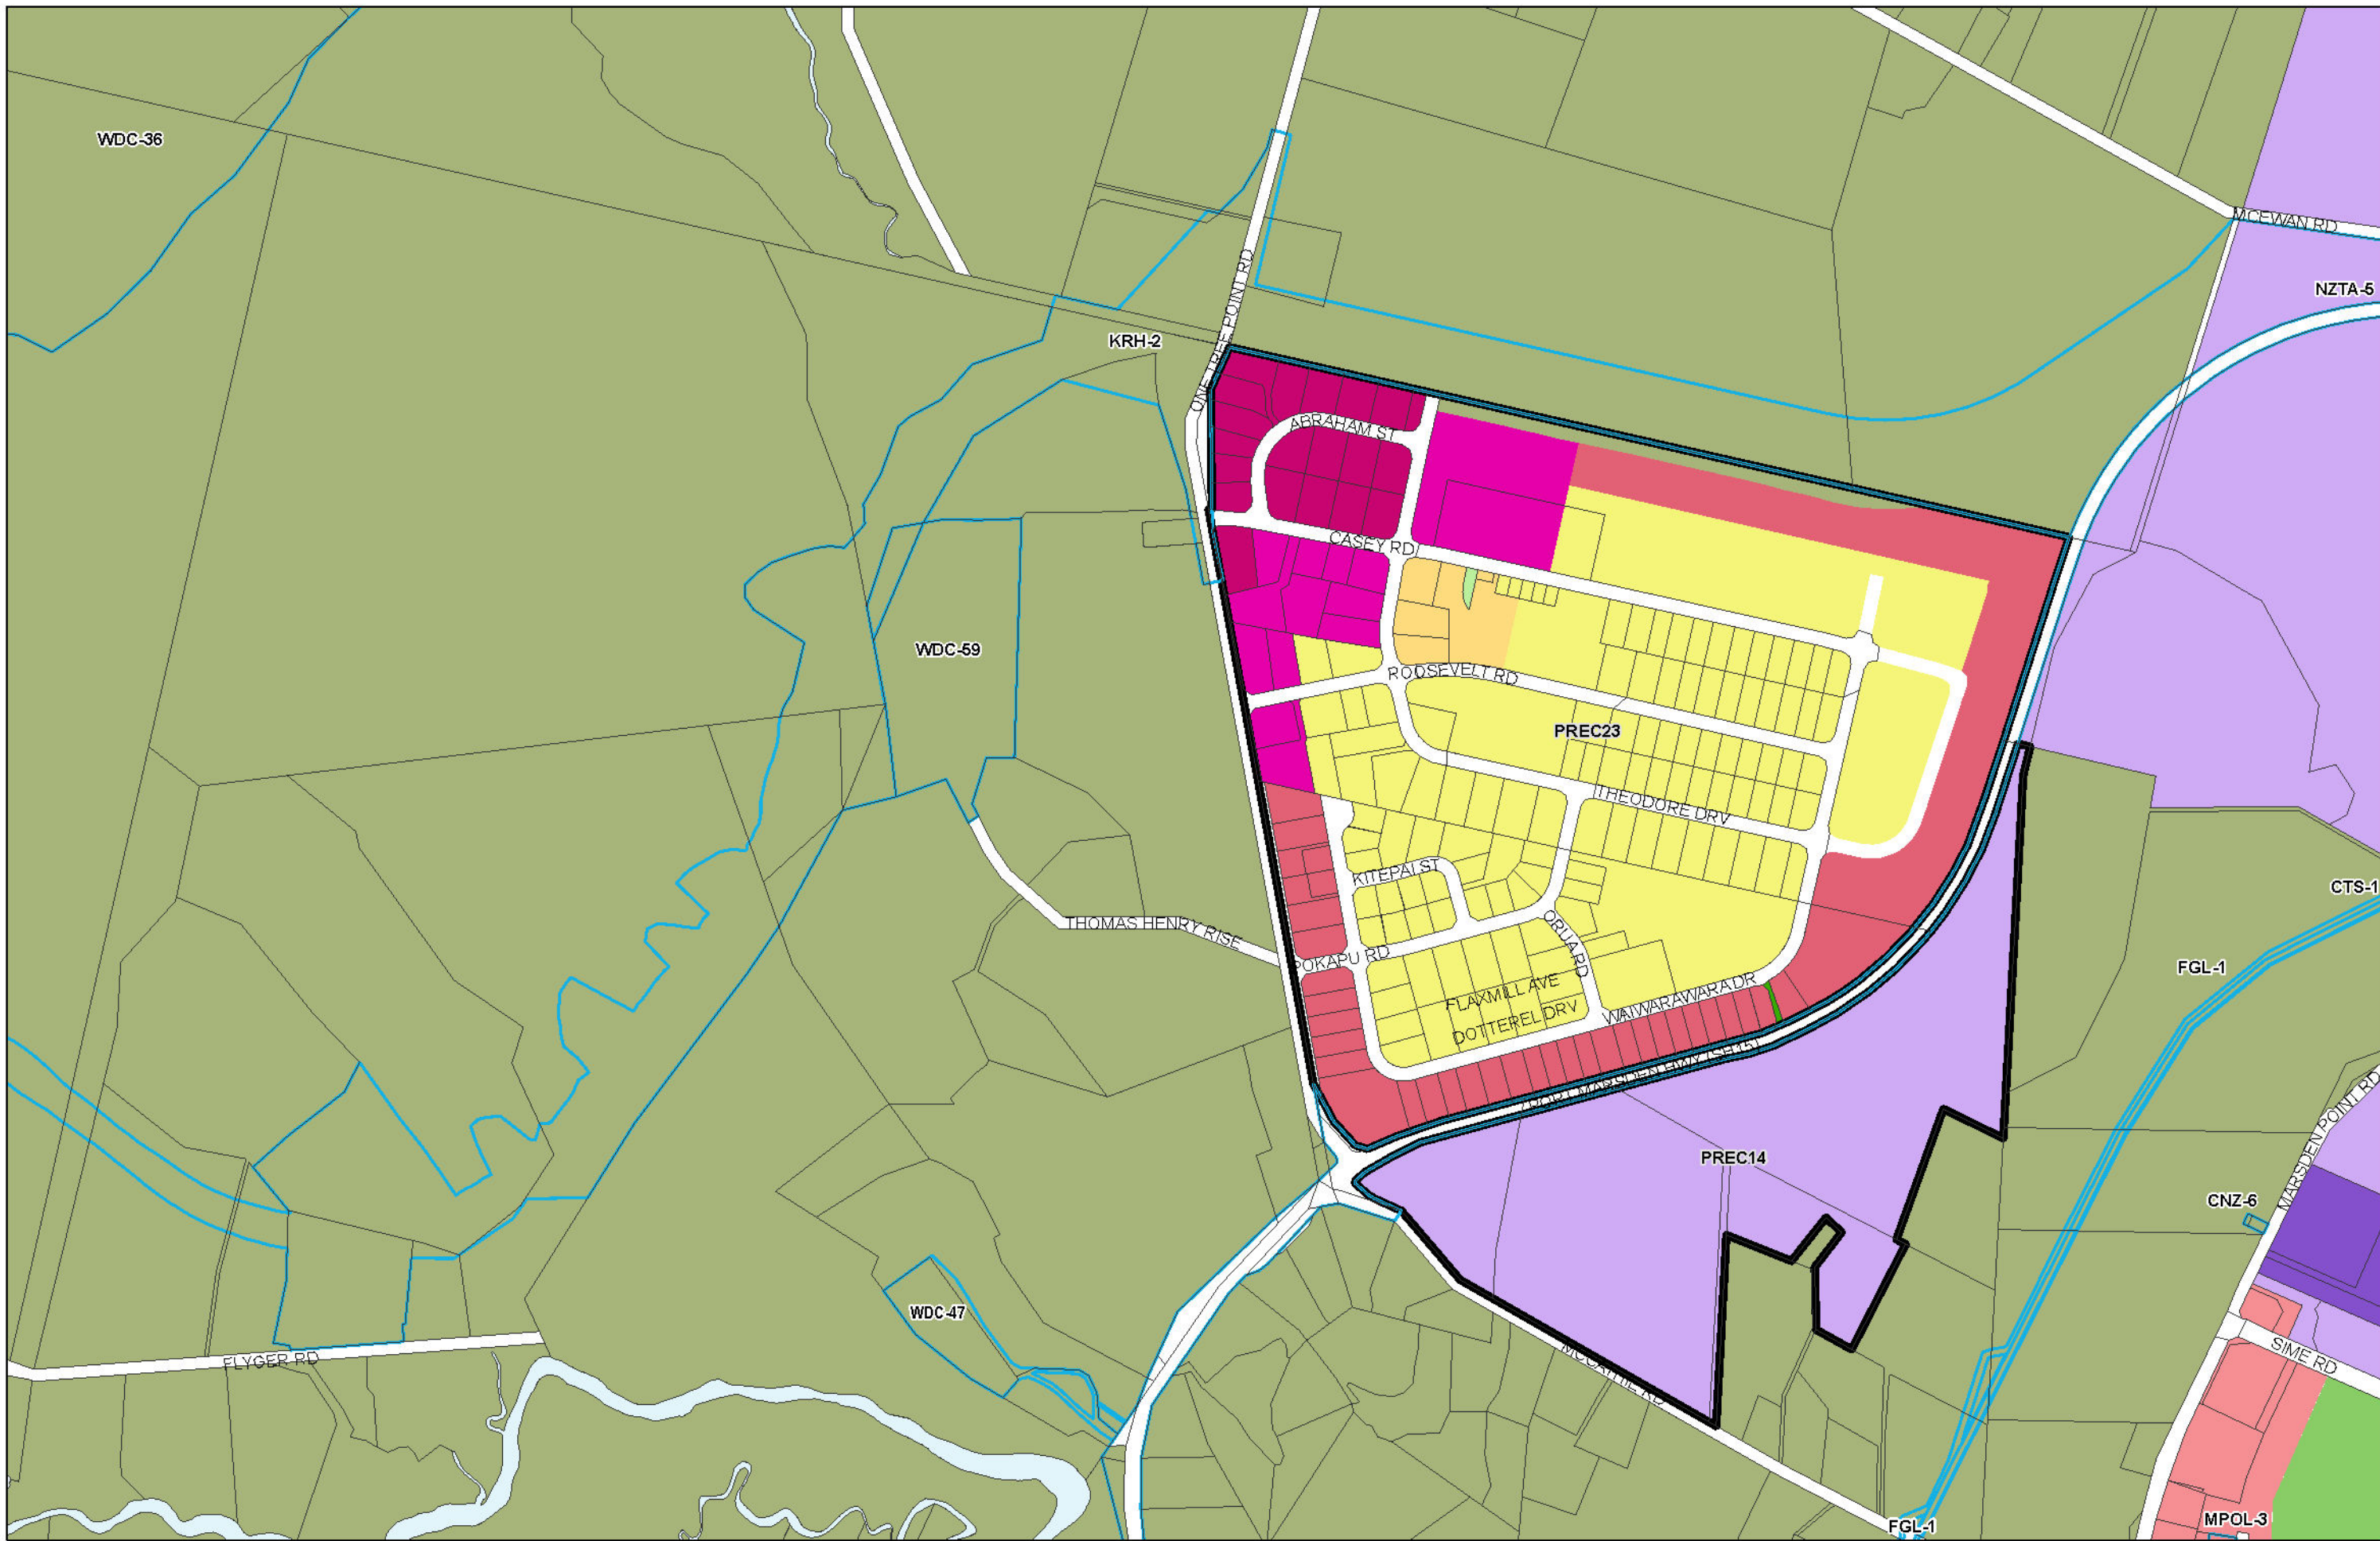

WHANGAREI DISTRICT COUNCIL OPERATIVE PLANNING MAP

**Area Specific Matters - Map 44
Marsden City**