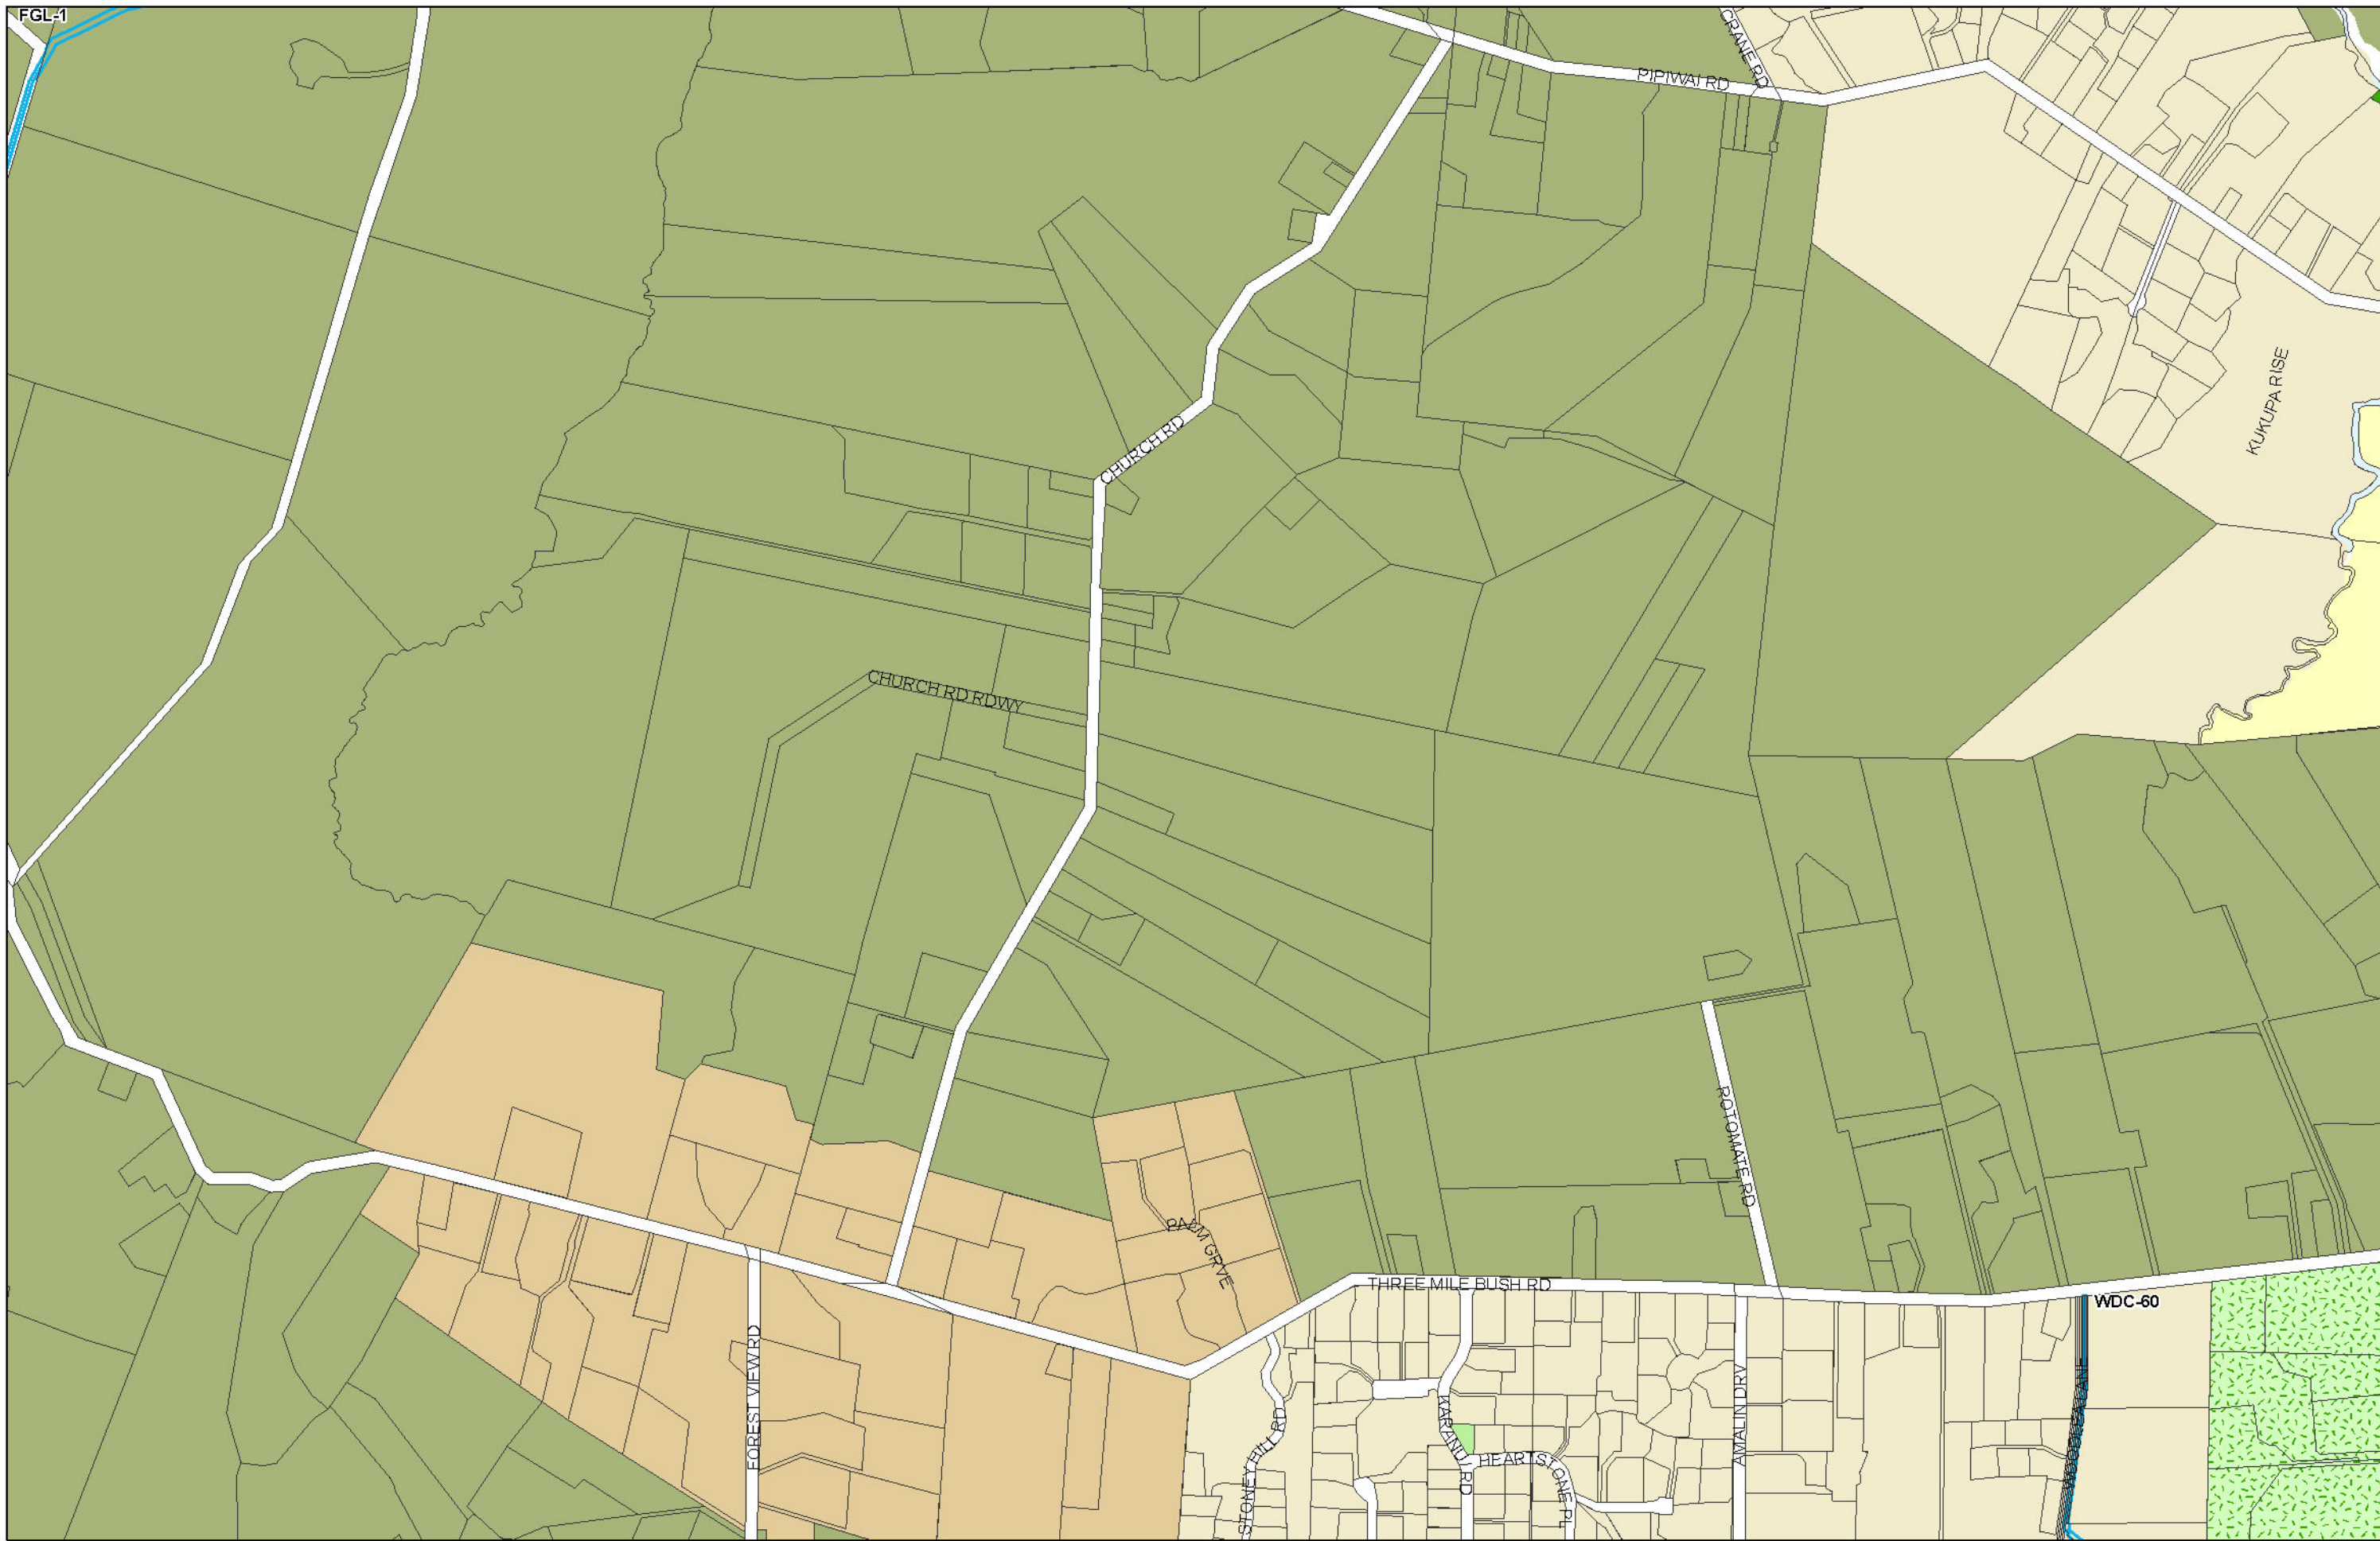

(C) Crown Copyright Reserved.

WHANGAREI DISTRICT COUNCIL OPERATIVE PLANNING MAP

Area Specific Matters - Map 57 Ngararatunua