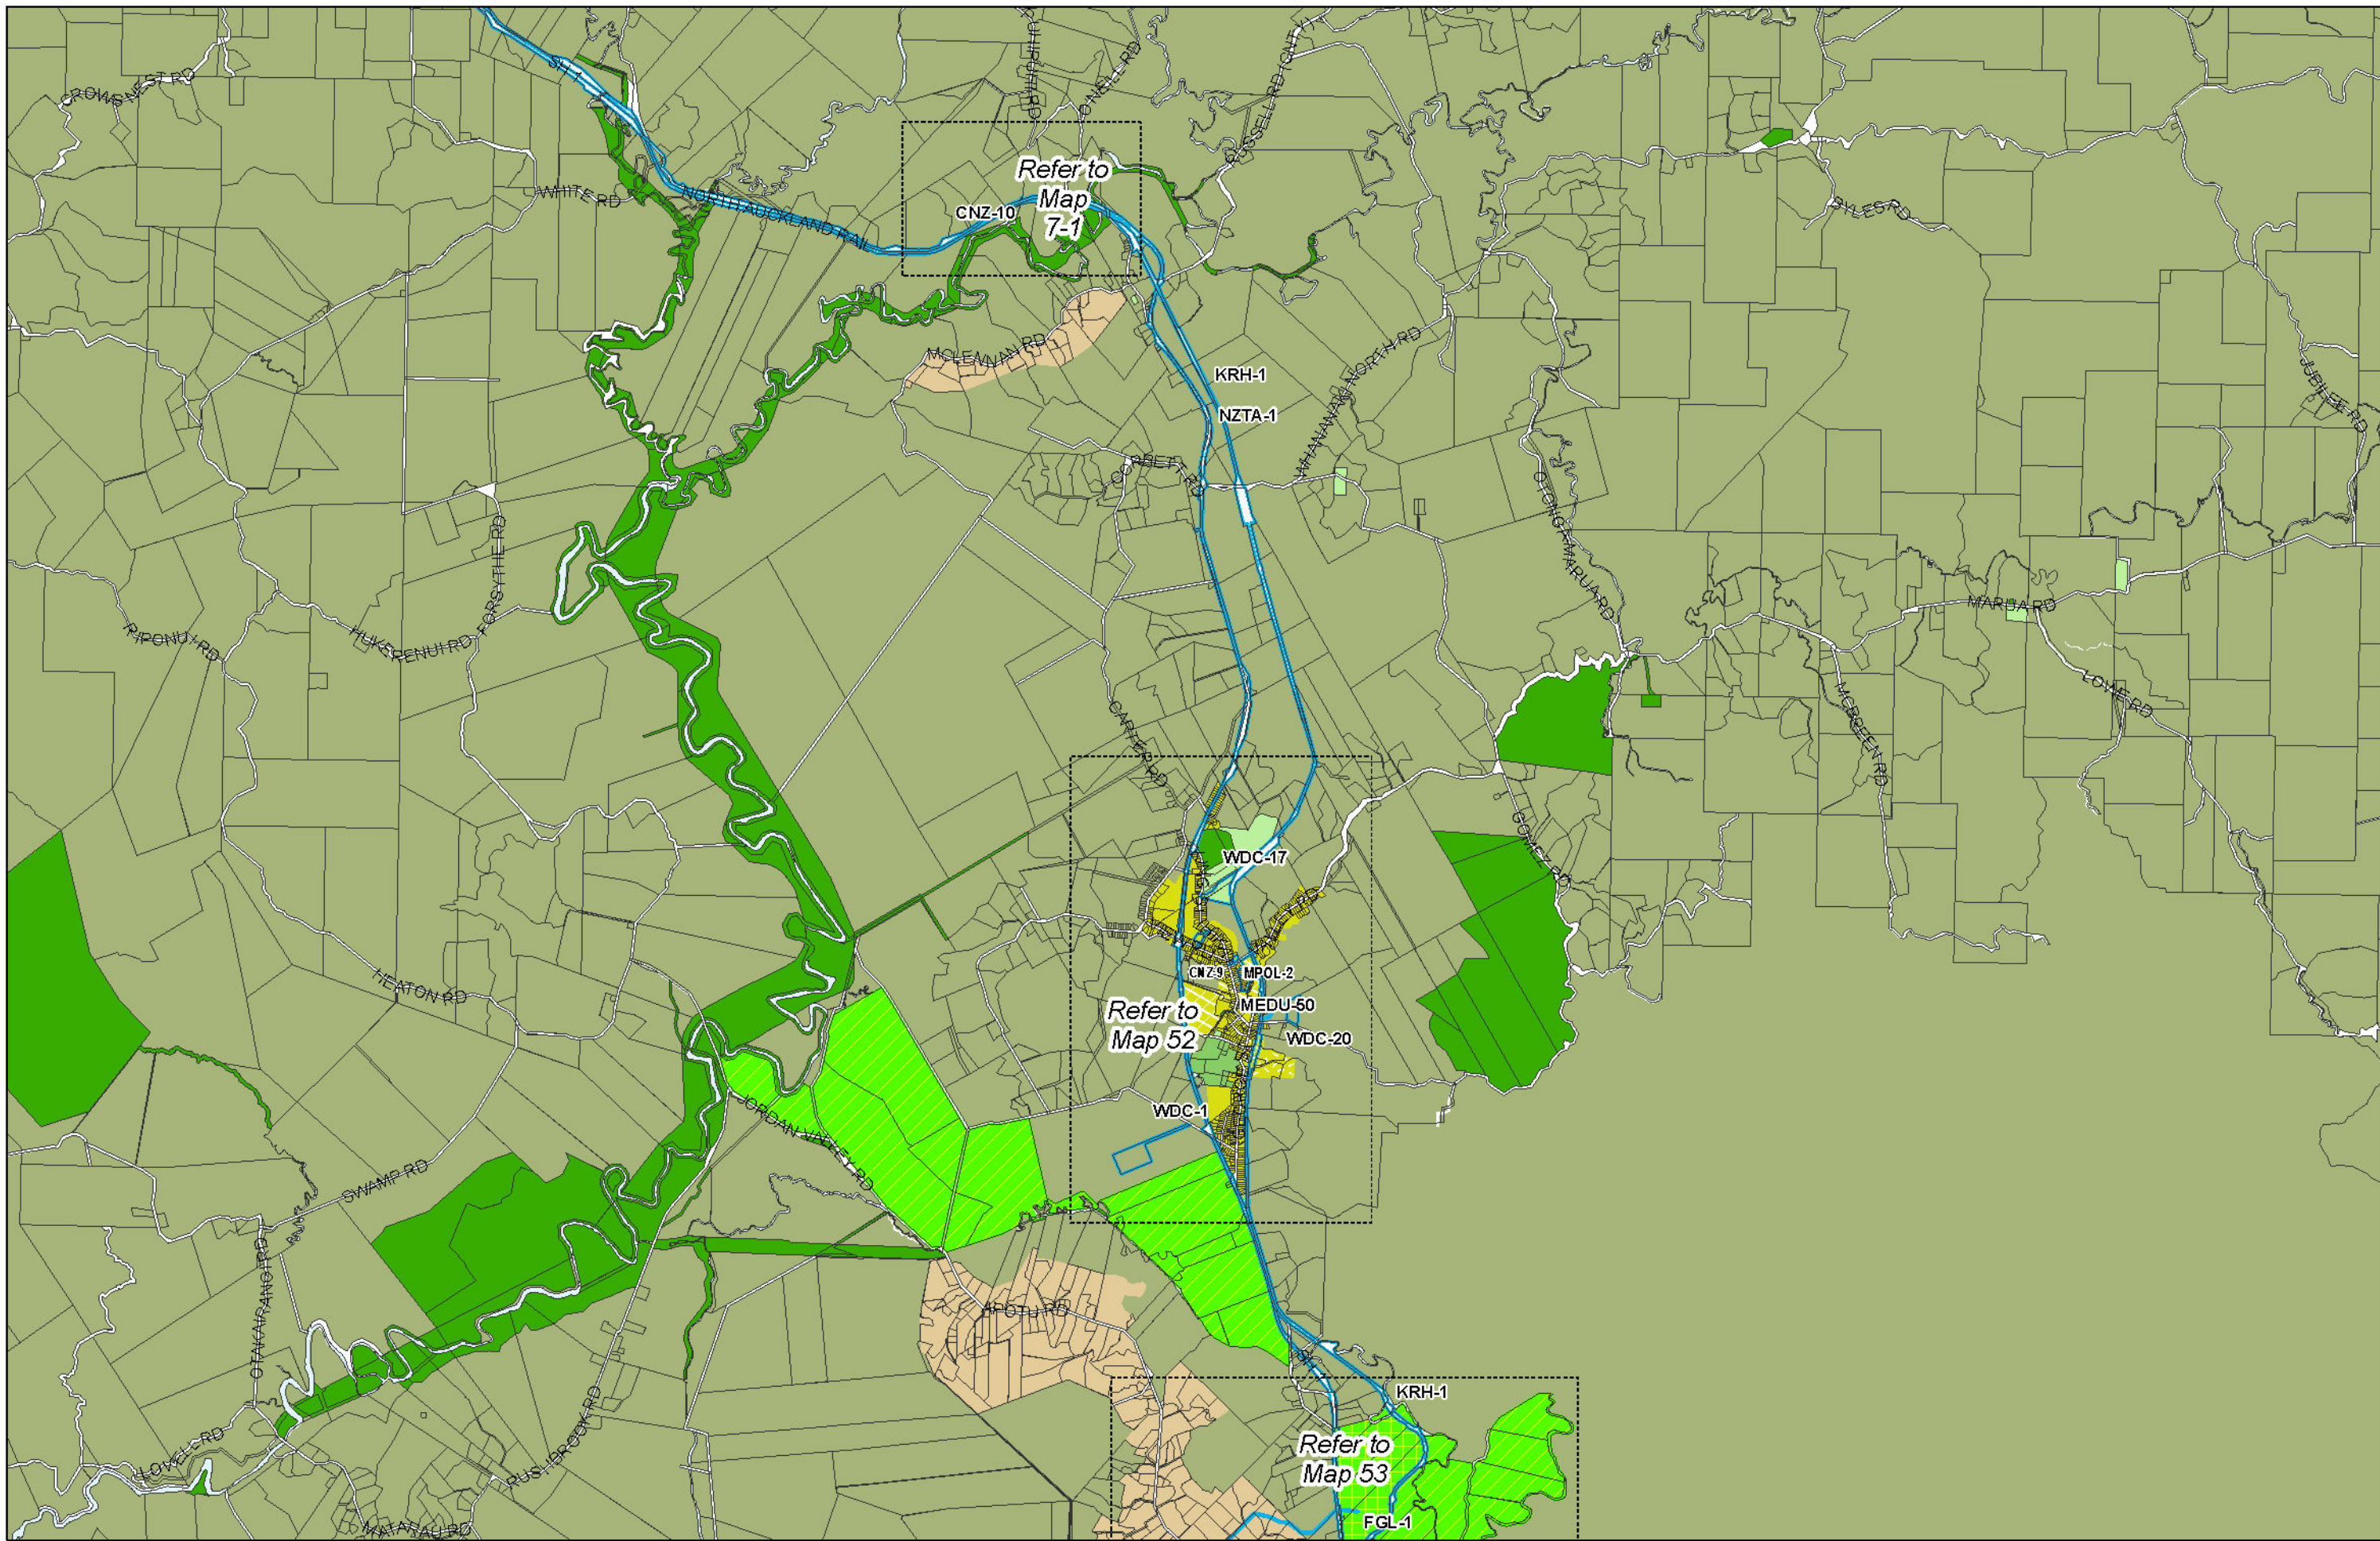

(C) Crown Copyright Reserved.

WHANGAREI DISTRICT COUNCIL OPERATIVE PLANNING MAP

Area Specific Matters - Map 7