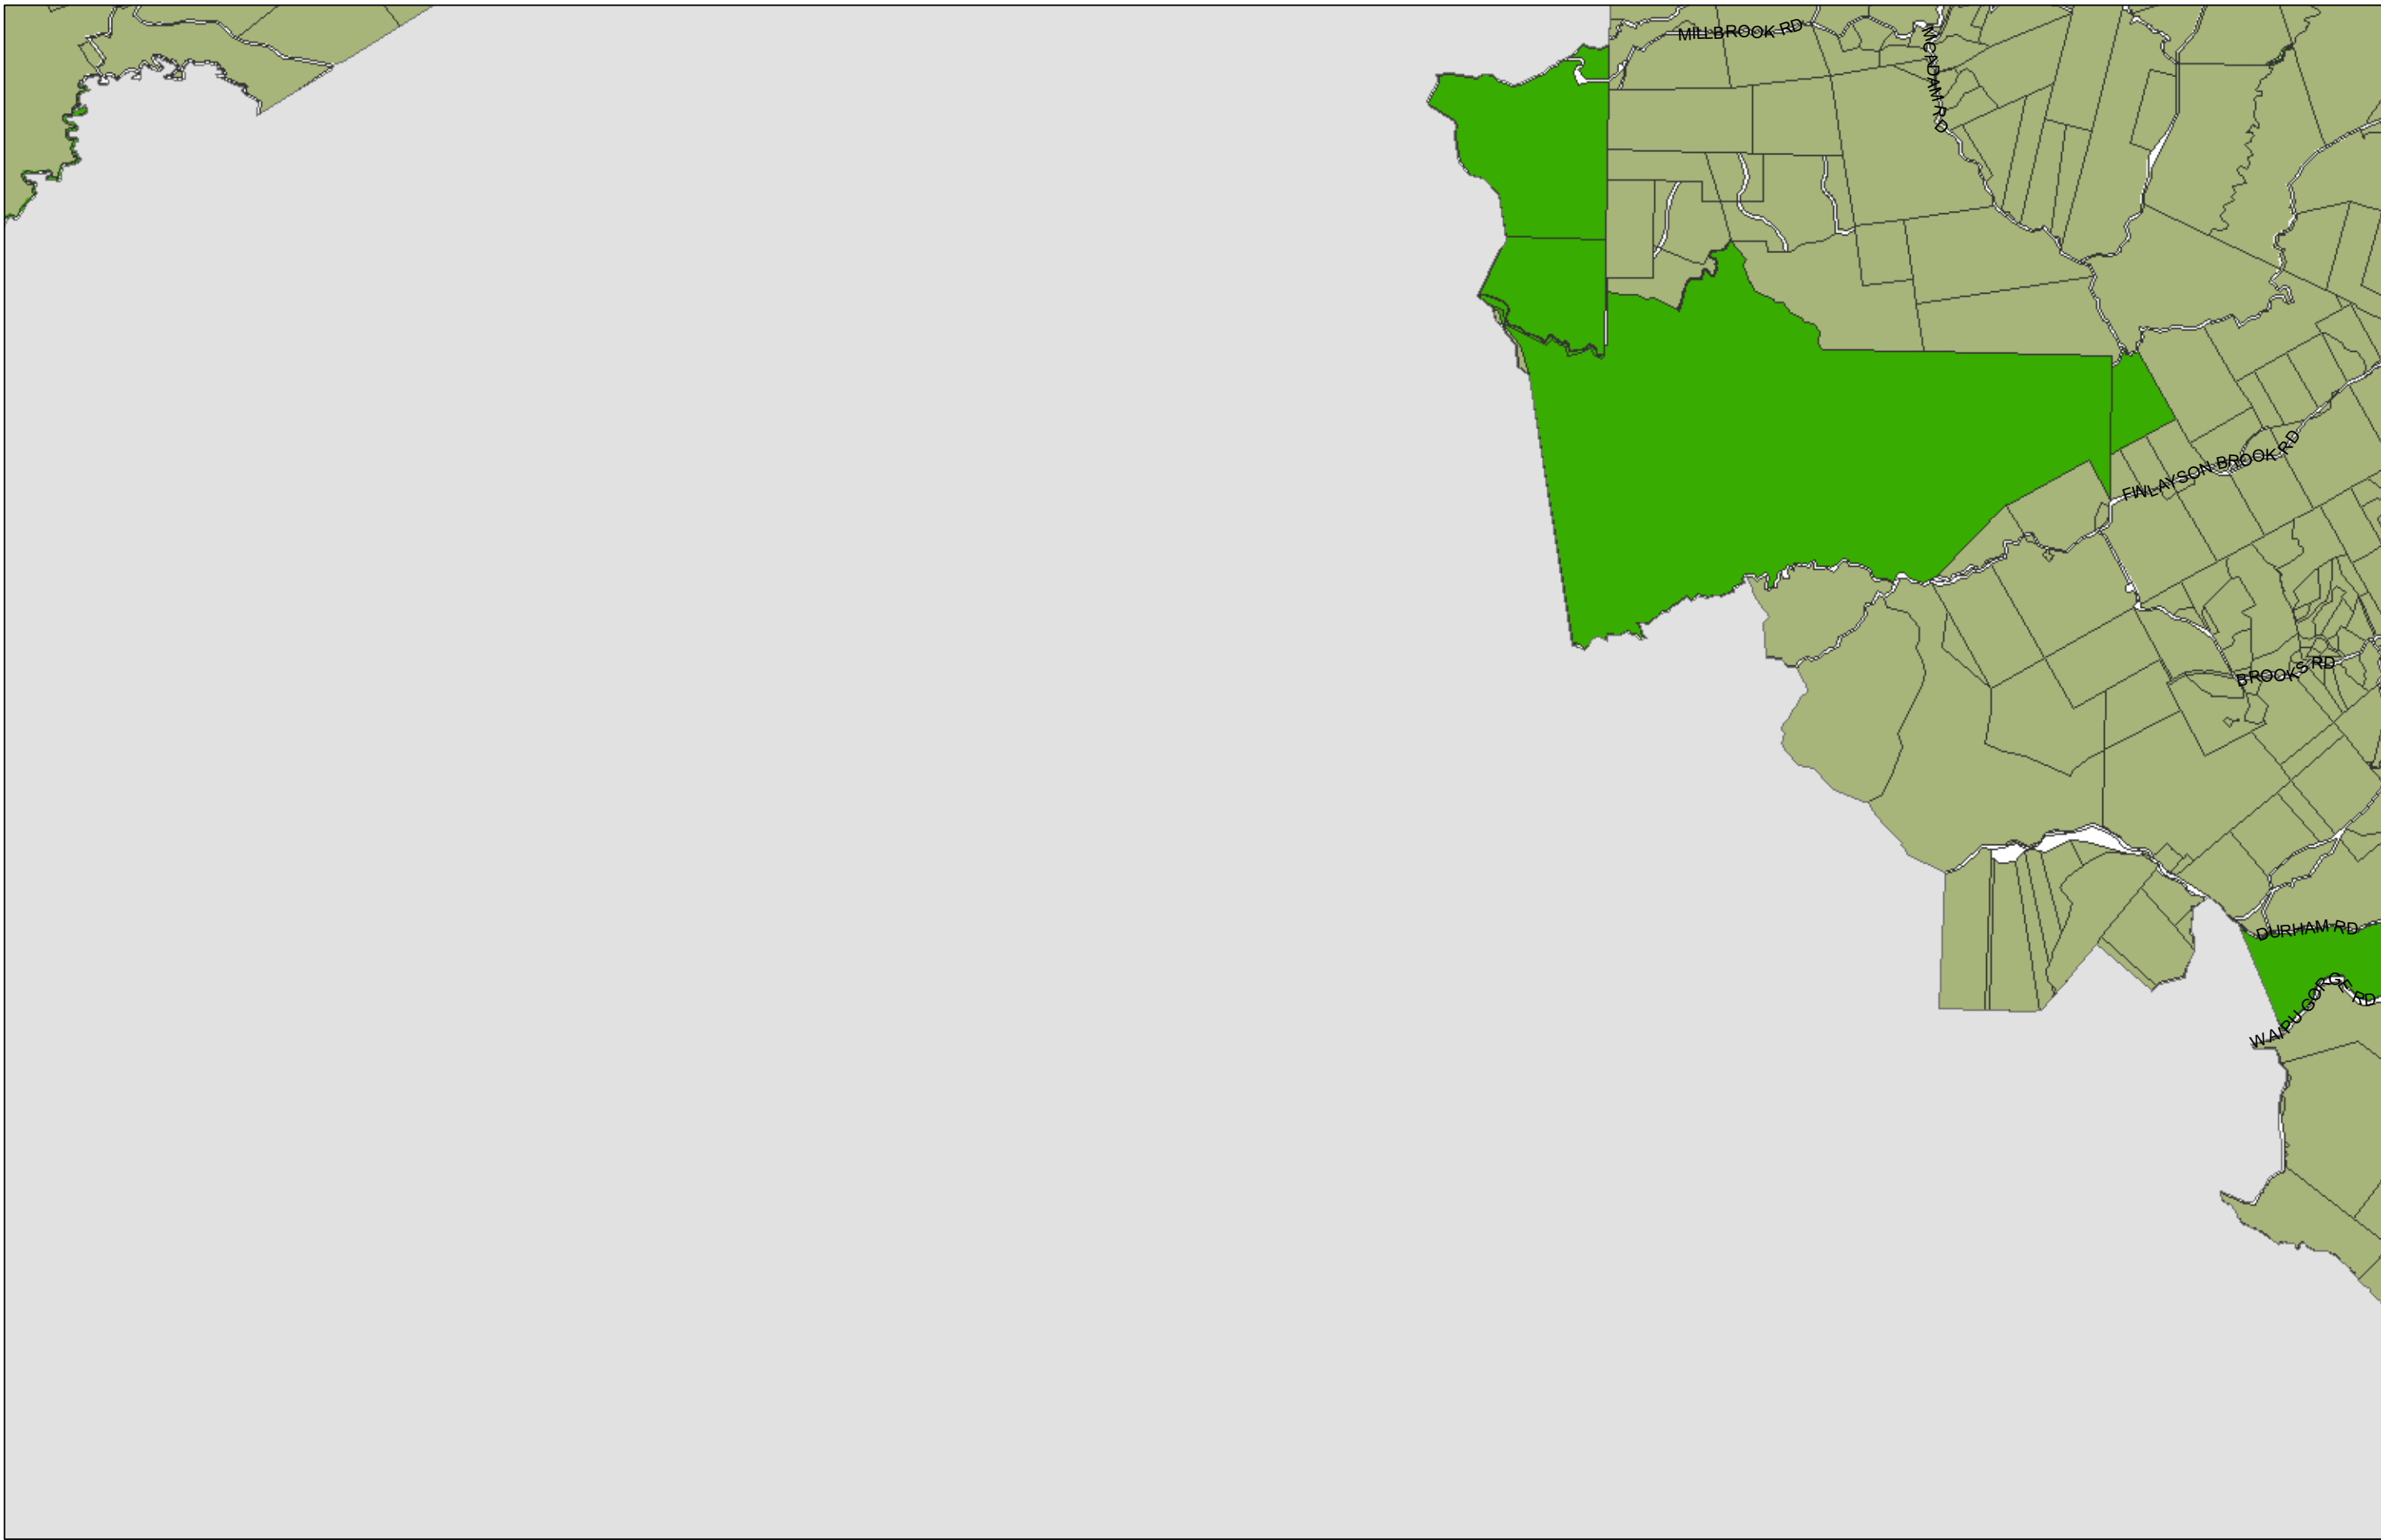

(C) Crown Copyright Reserved.

WHANGAREI DISTRICT COUNCIL OPERATIVE PLANNING MAP

Area Specific Matters - Map 19