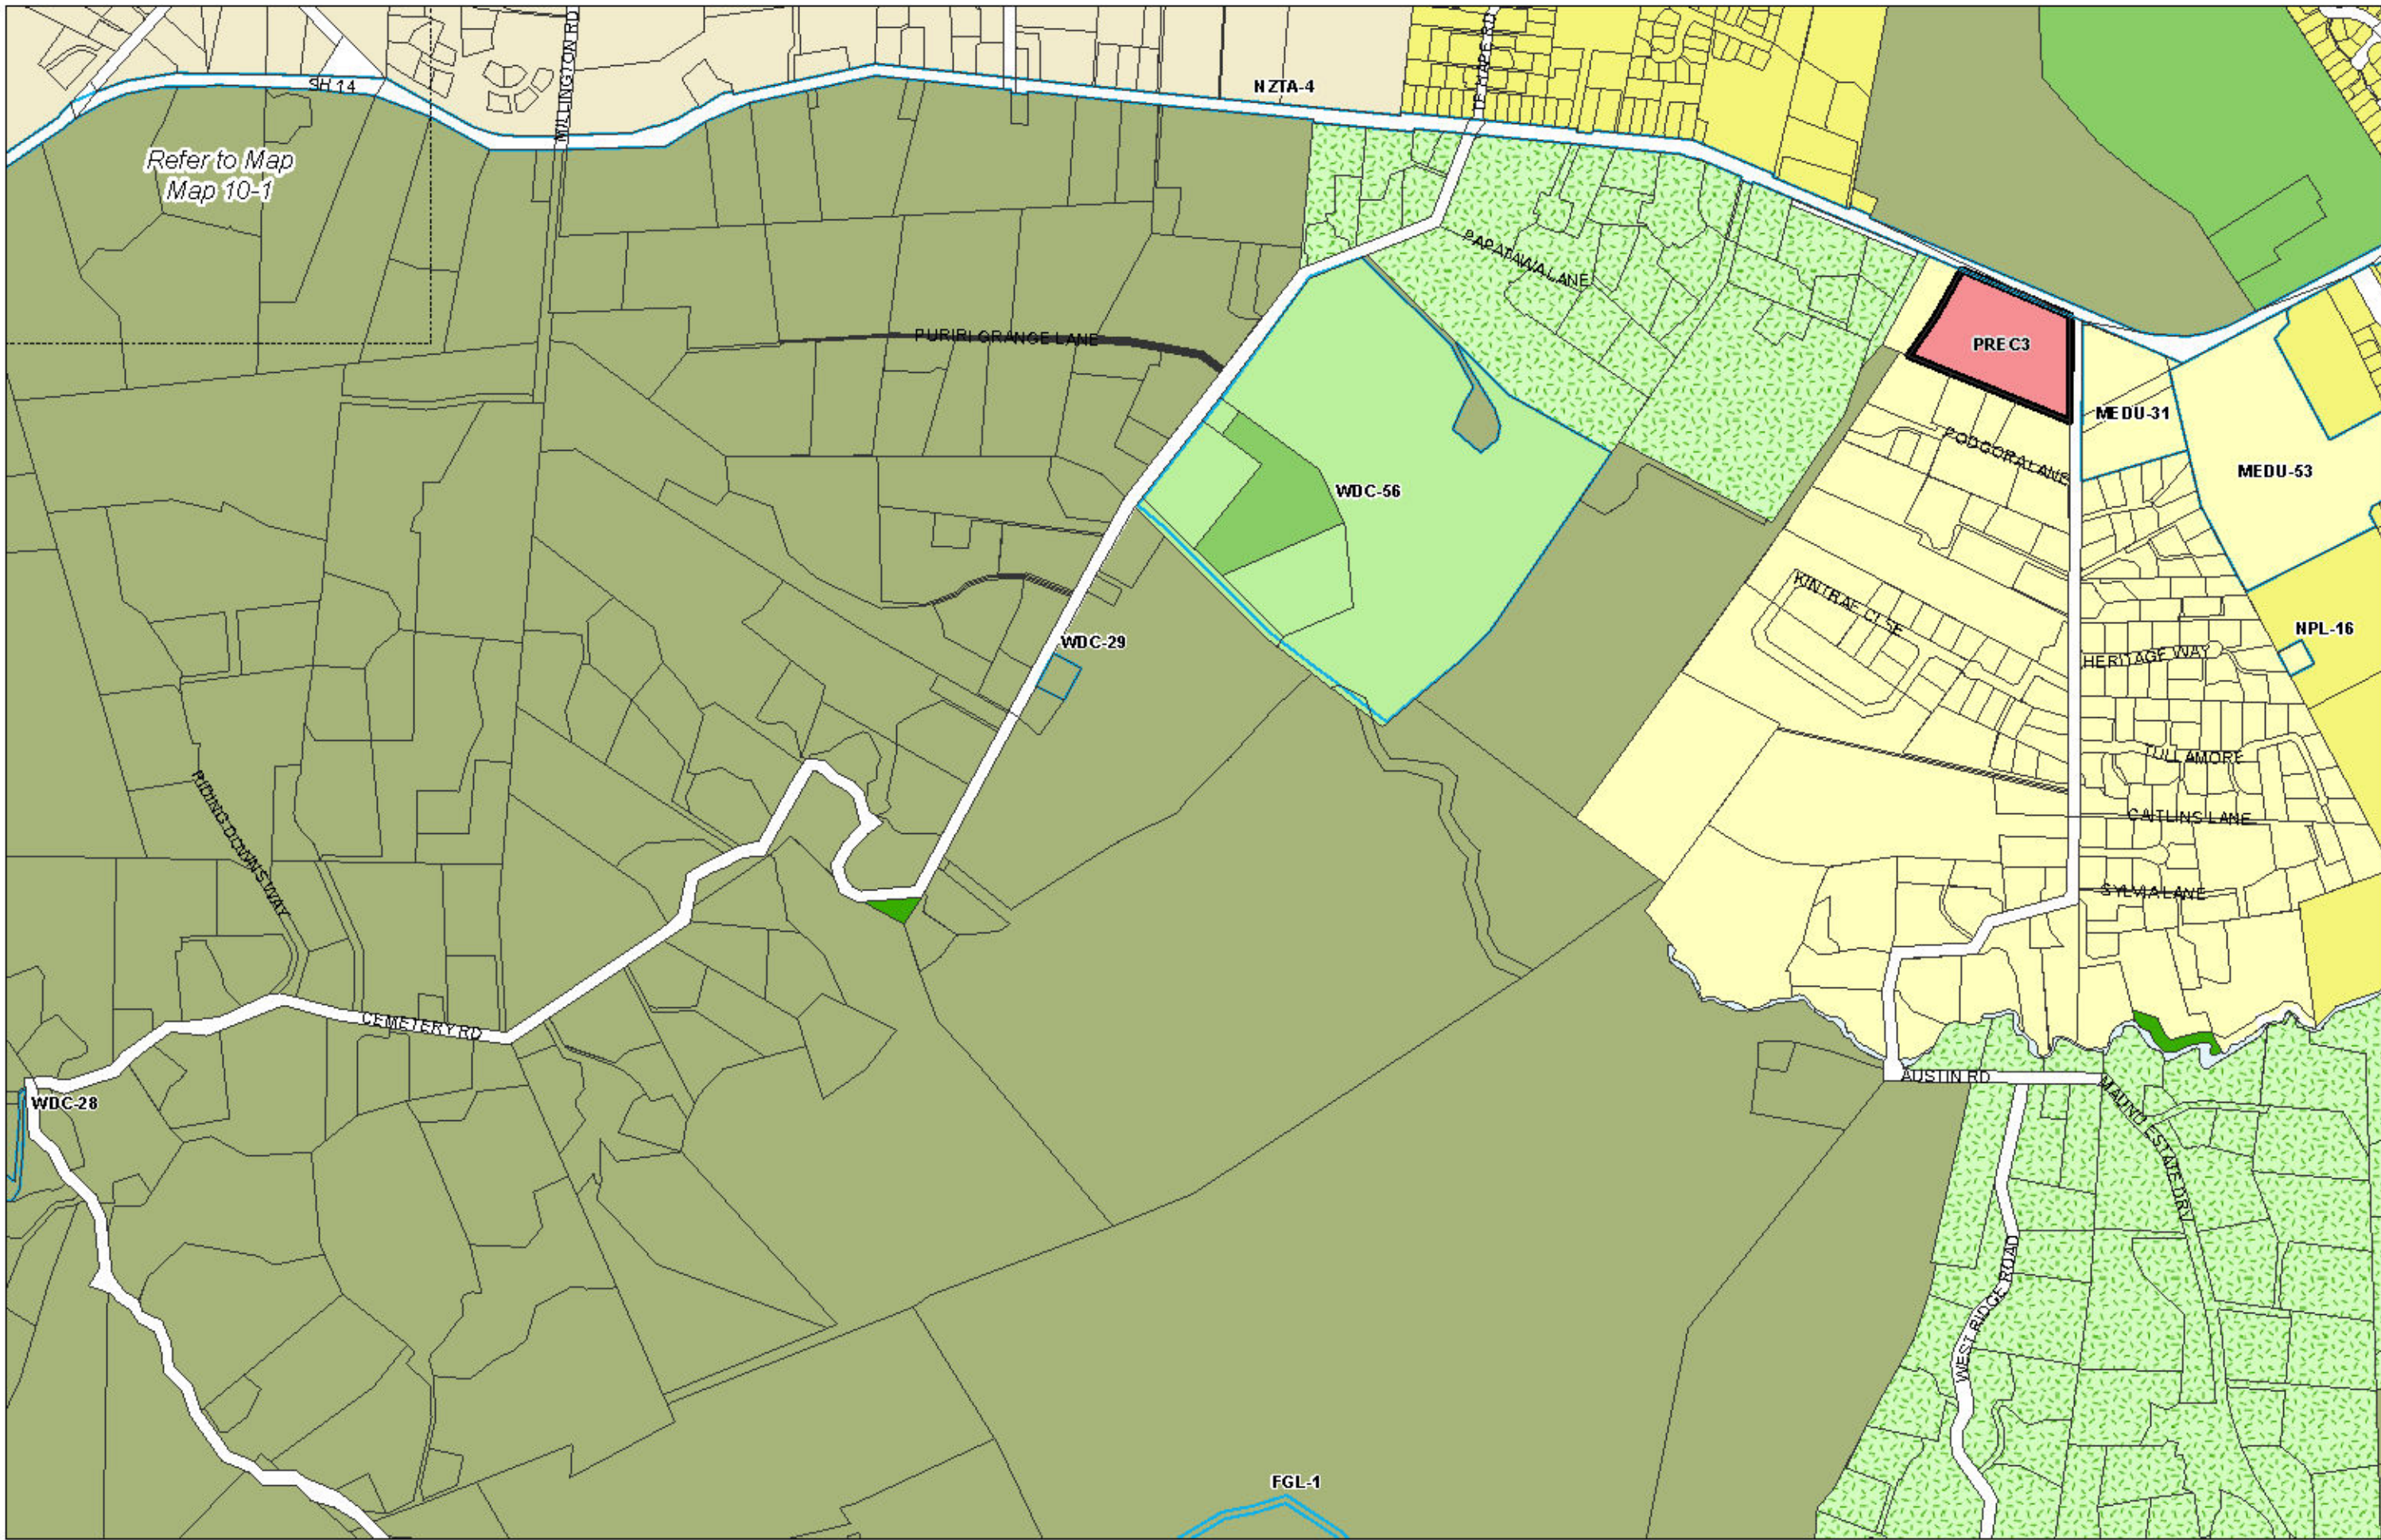

(C) Crown Copyright Reserved.

WHANGAREI DISTRICT COUNCIL OPERATIVE PLANNING MAP

Area Specific Matters - Map 71 Maunu