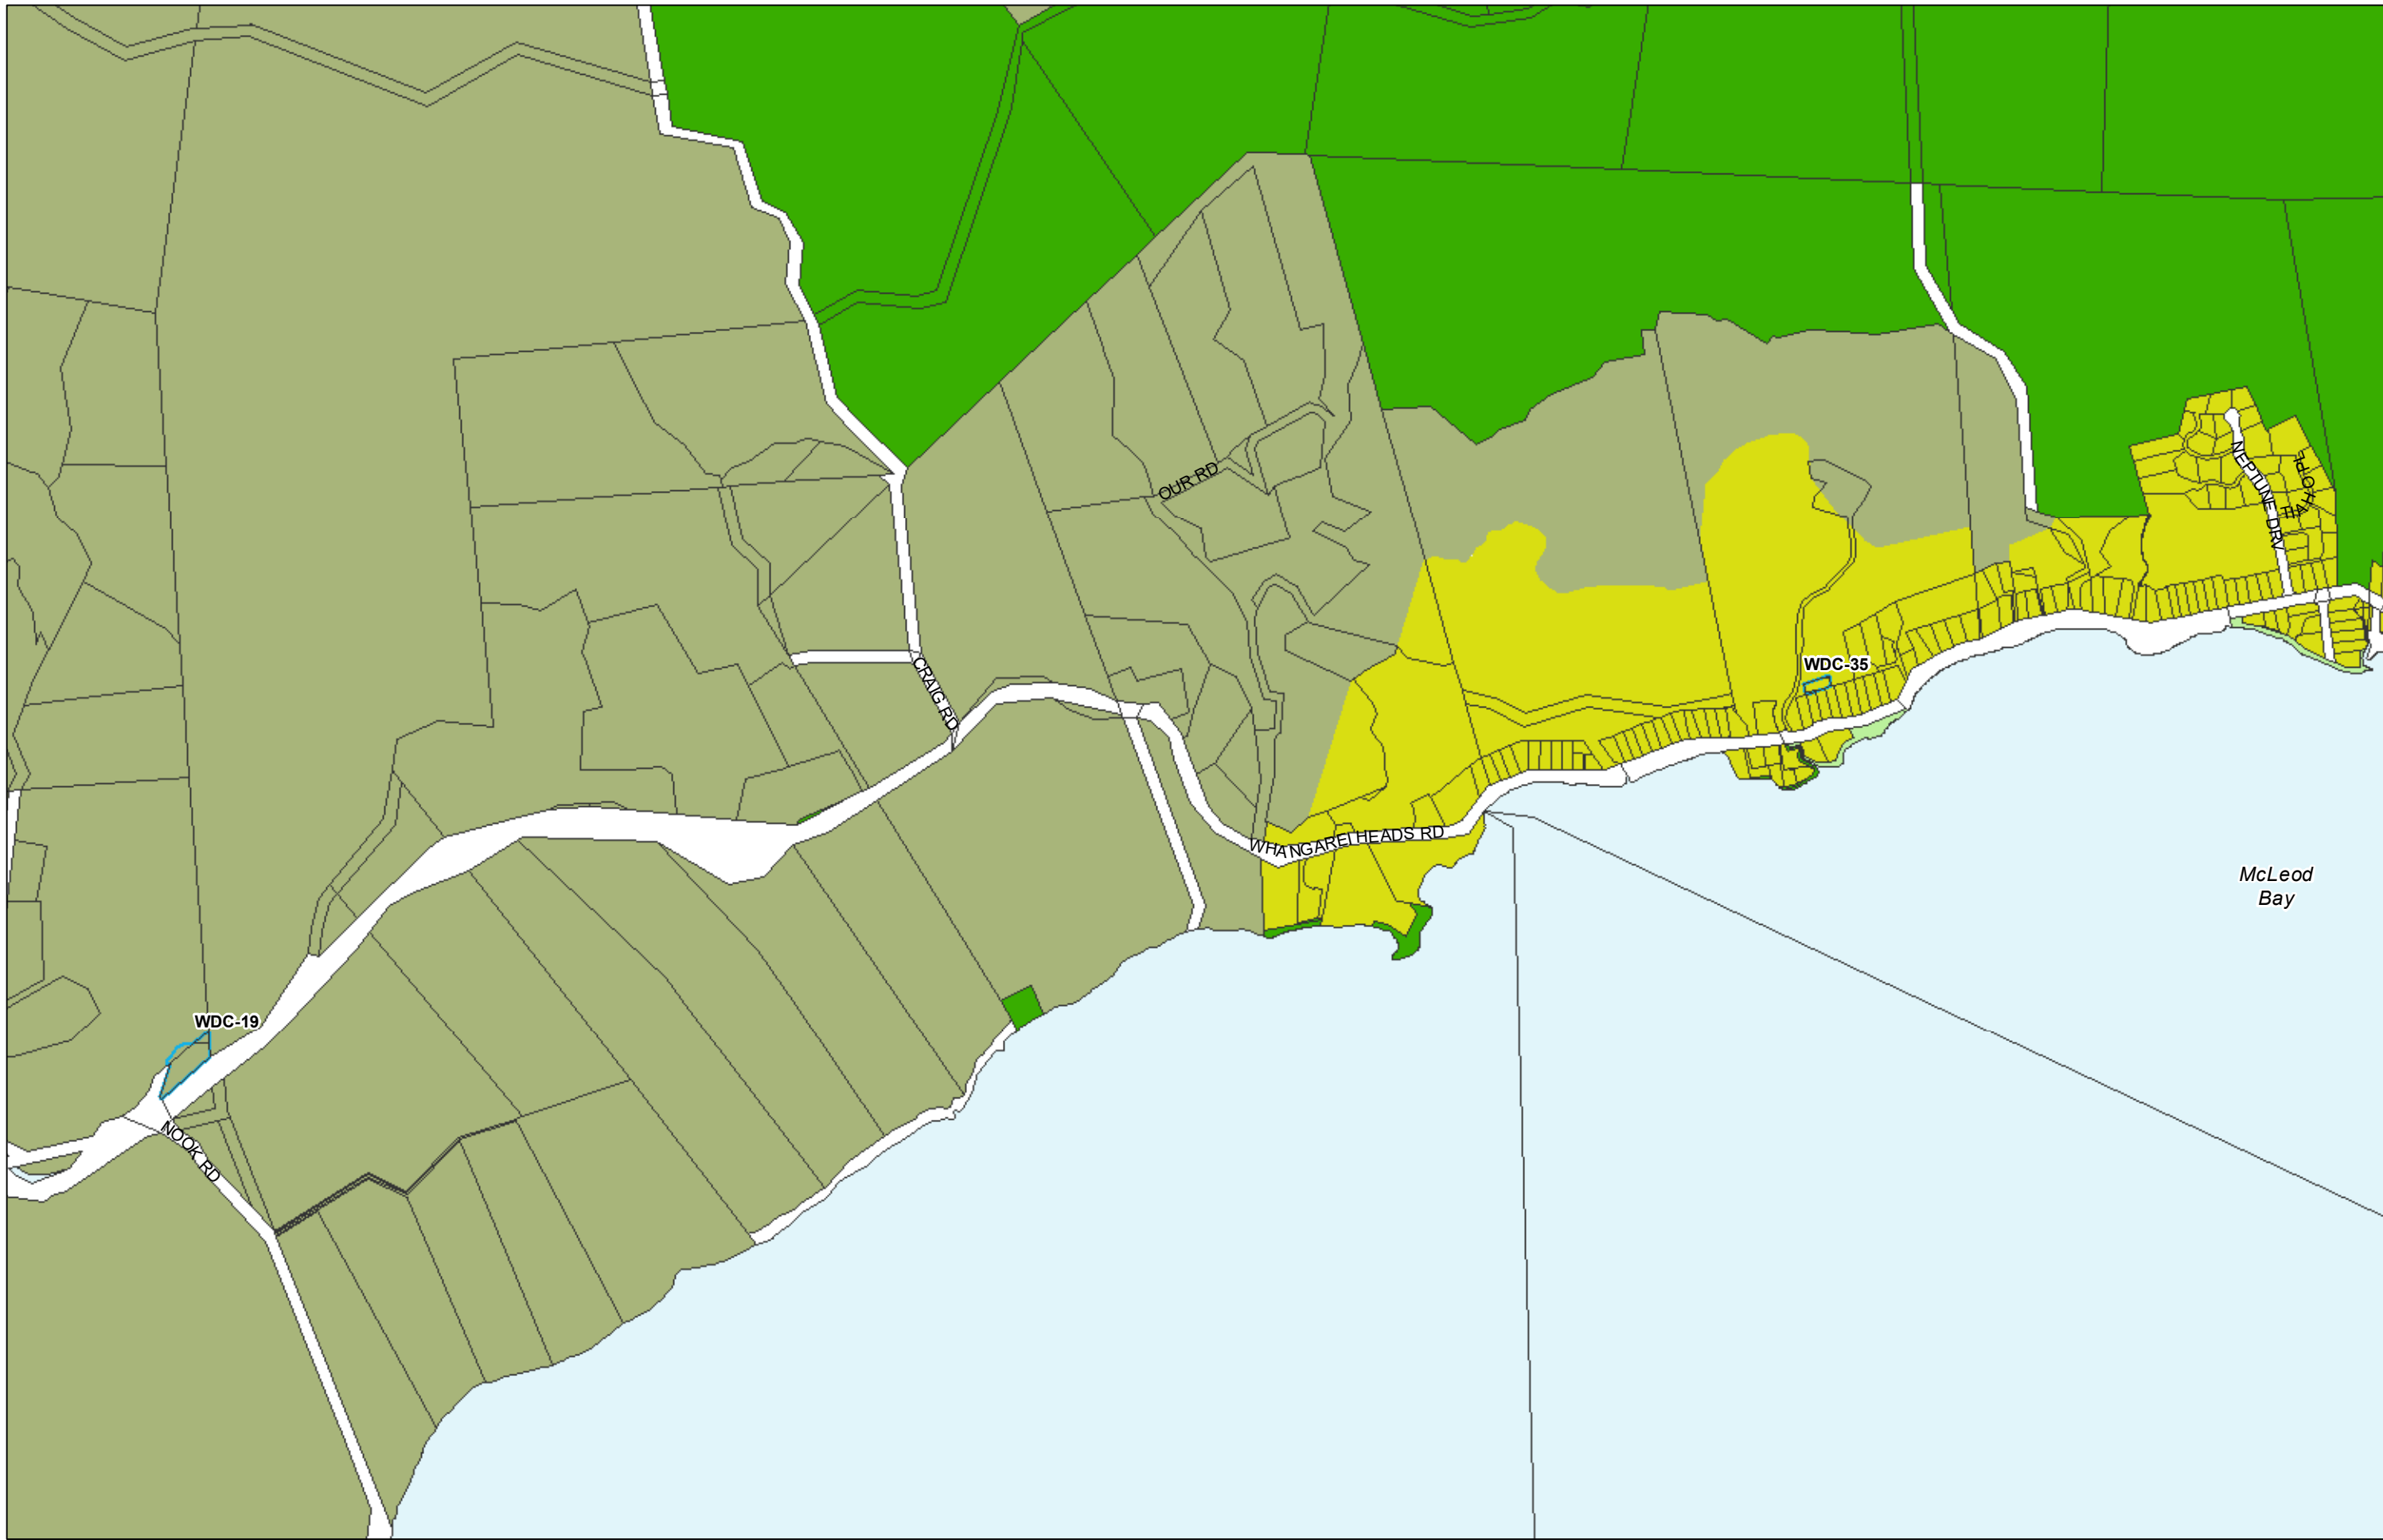

McLeod Bay

WHANGAREI DISTRICT COUNCIL OPERATIVE PLANNING MAP

**Area Specific Matters - Map 37
McLeod Bay**