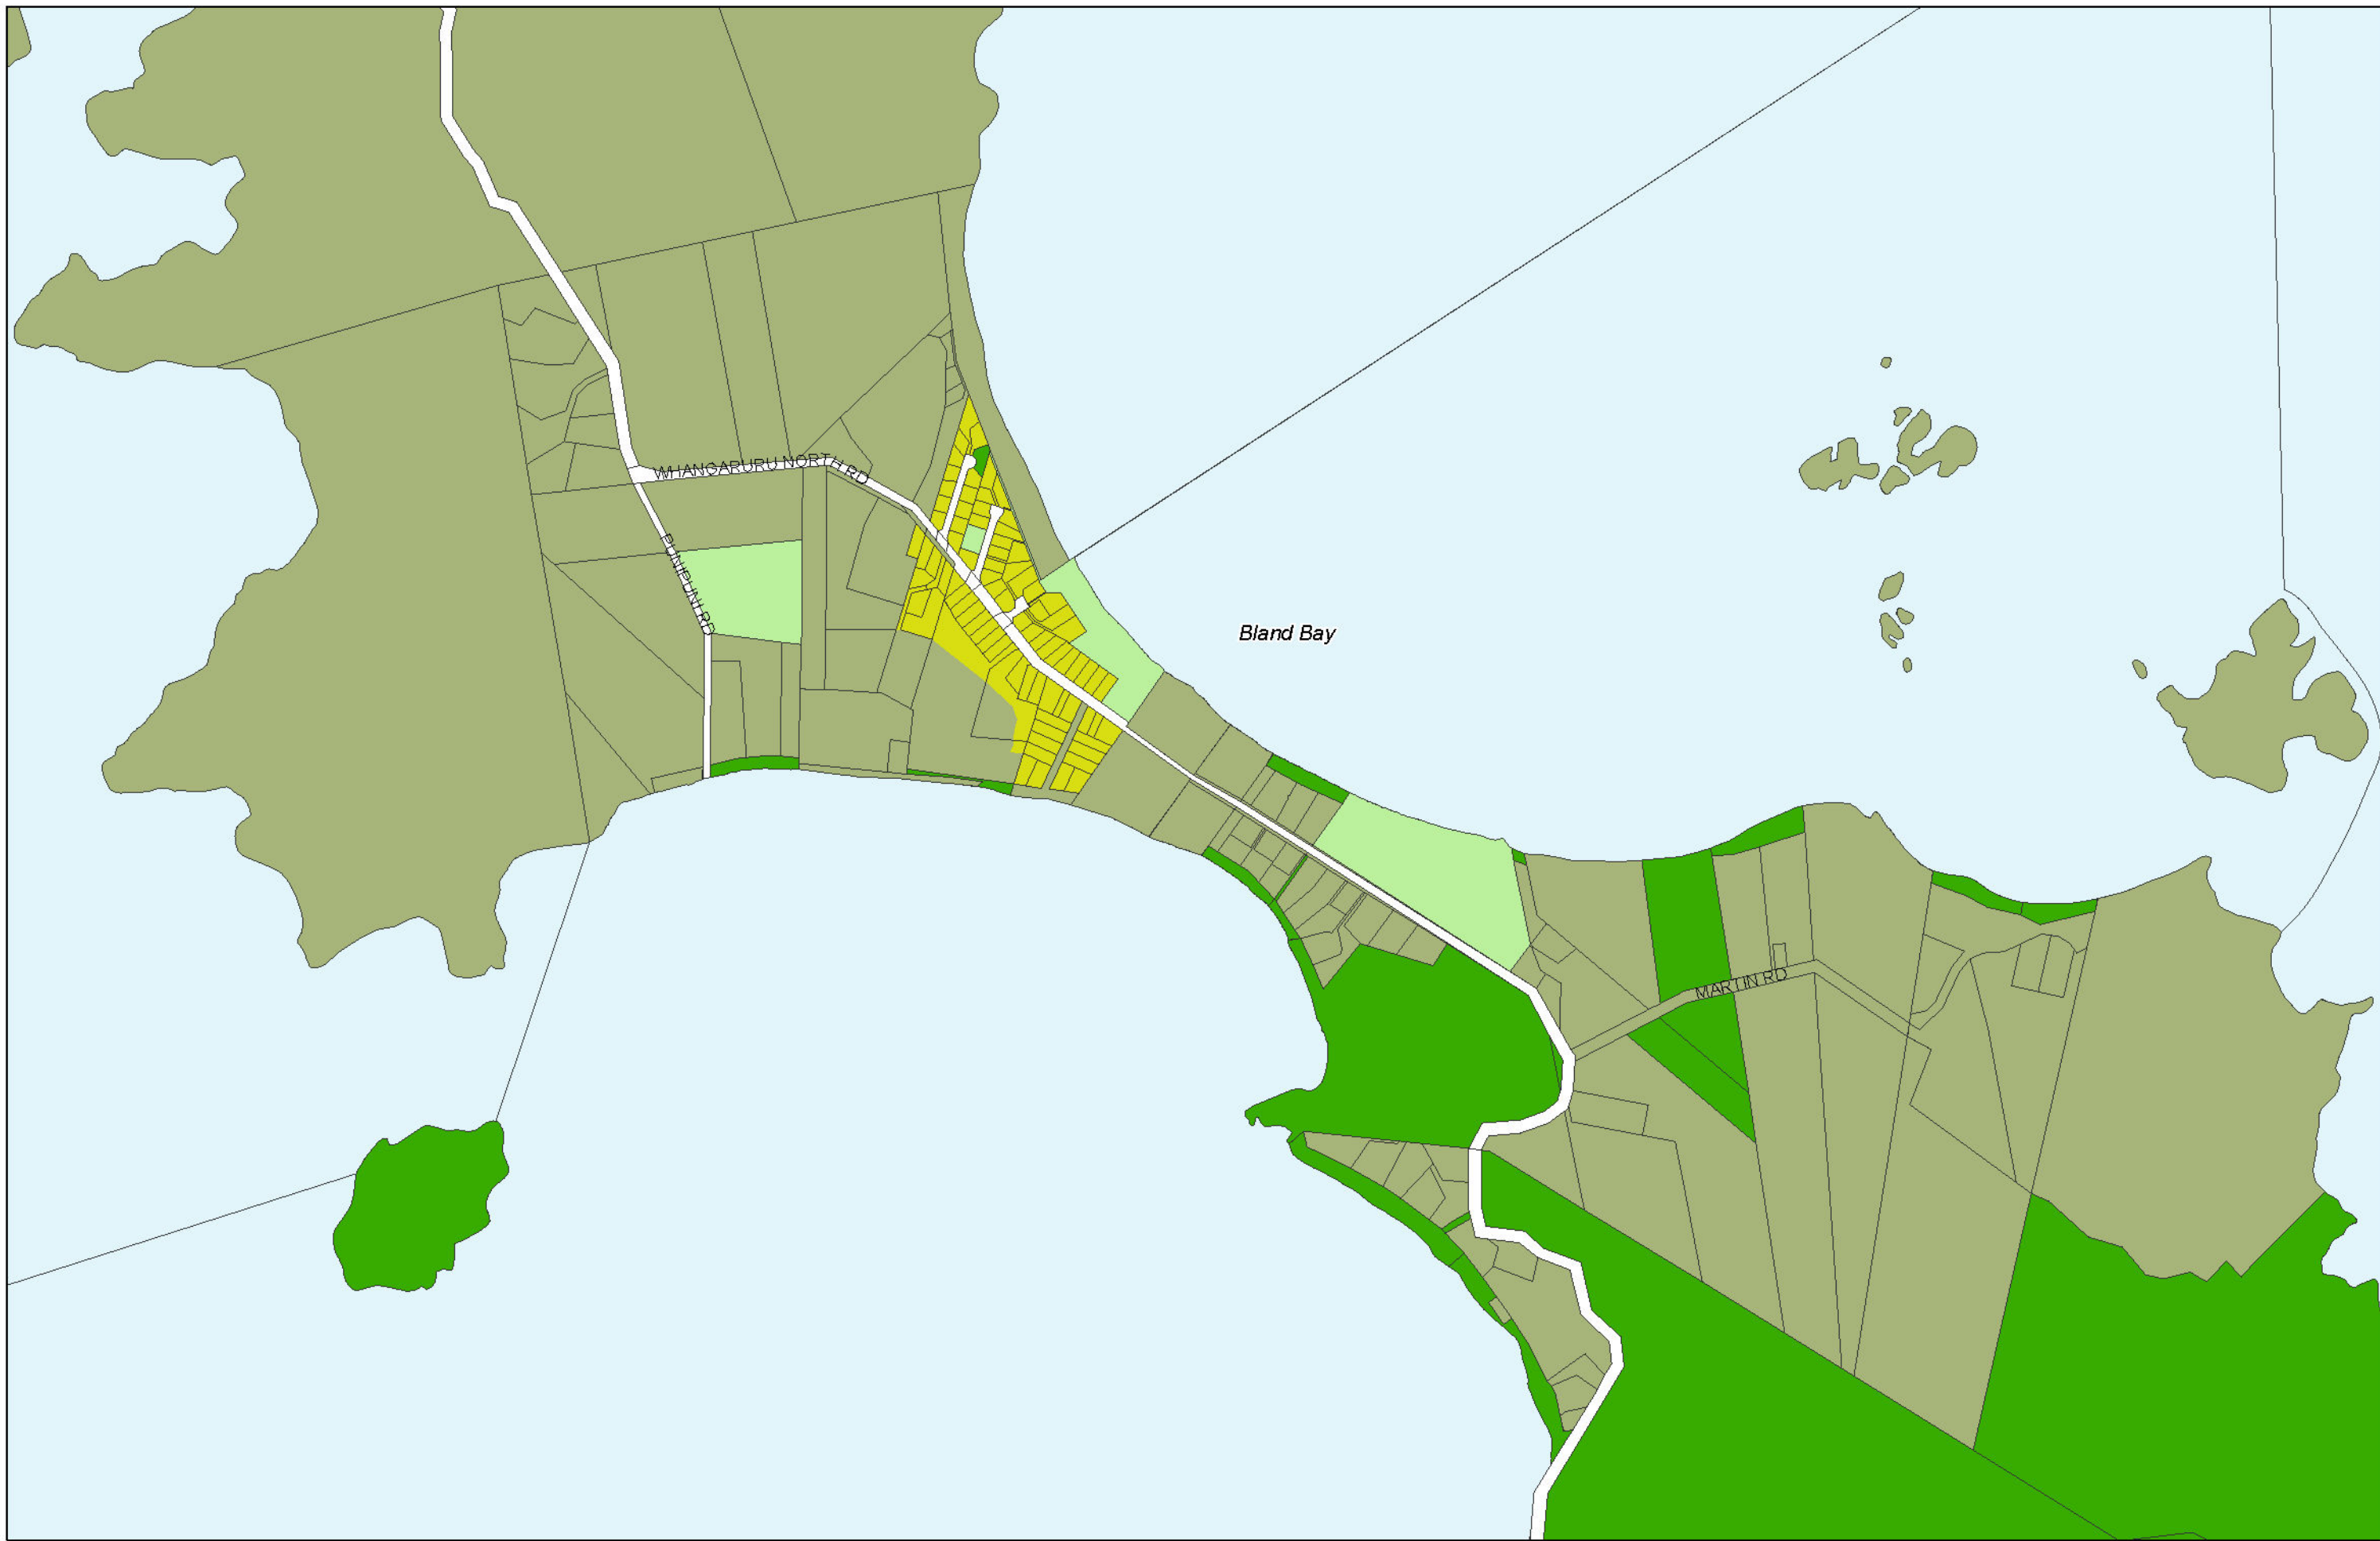

Bland Bay

WHANGARURU NORTH RD

EMPIRE RD

MARTIN RD

(C) Crown Copyright Reserved.
Transpower New Zealand makes no representations about the suitability of any information supplied to Whangarei District Council for any purpose. All intellectual property rights in this Database layer and the data in it belong exclusively to Transpower. While all reasonable efforts have been made to ensure that up-to-date information is provided to Whangarei District Council, Transpower New Zealand accepts no responsibility for any errors, omissions or inaccuracies in the information.

WHANGAREI DISTRICT COUNCIL OPERATIVE PLANNING MAP

**Area Specific Matters - Map 21
Whangaruru/Bland Bay**