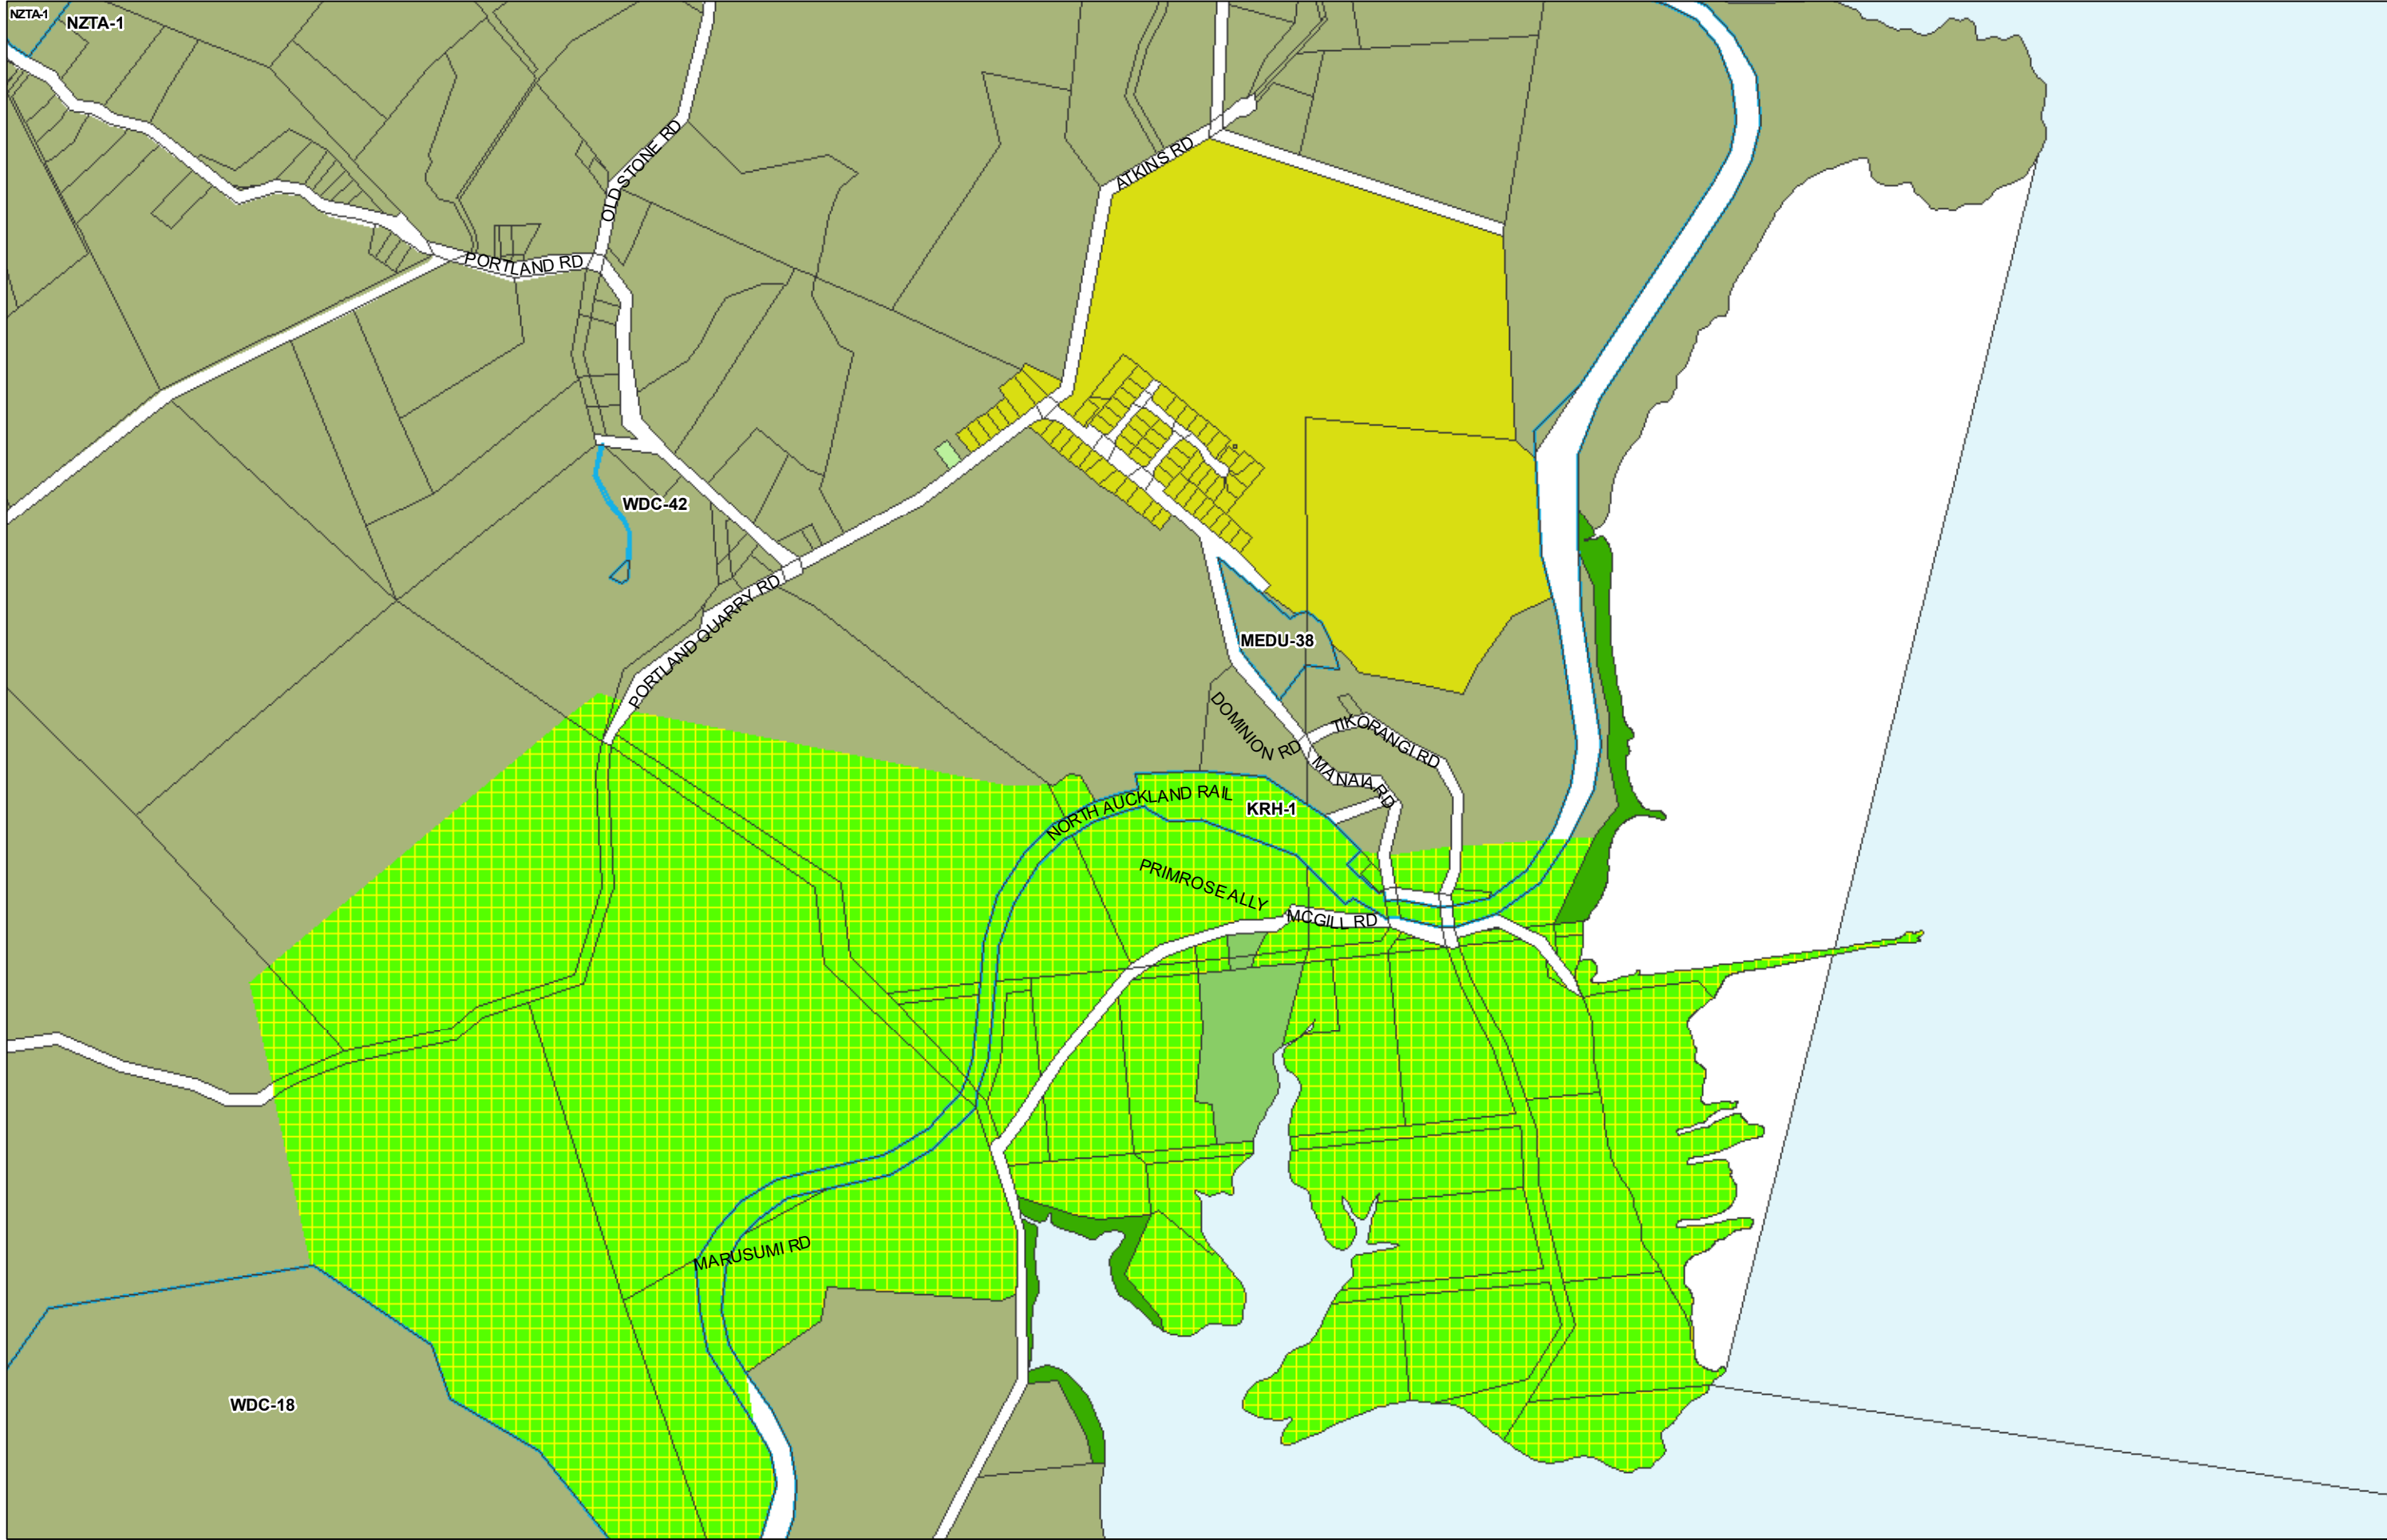

WHANGAREI DISTRICT COUNCIL OPERATIVE PLANNING MAP
Area Specific Matters - Map 77
Portland