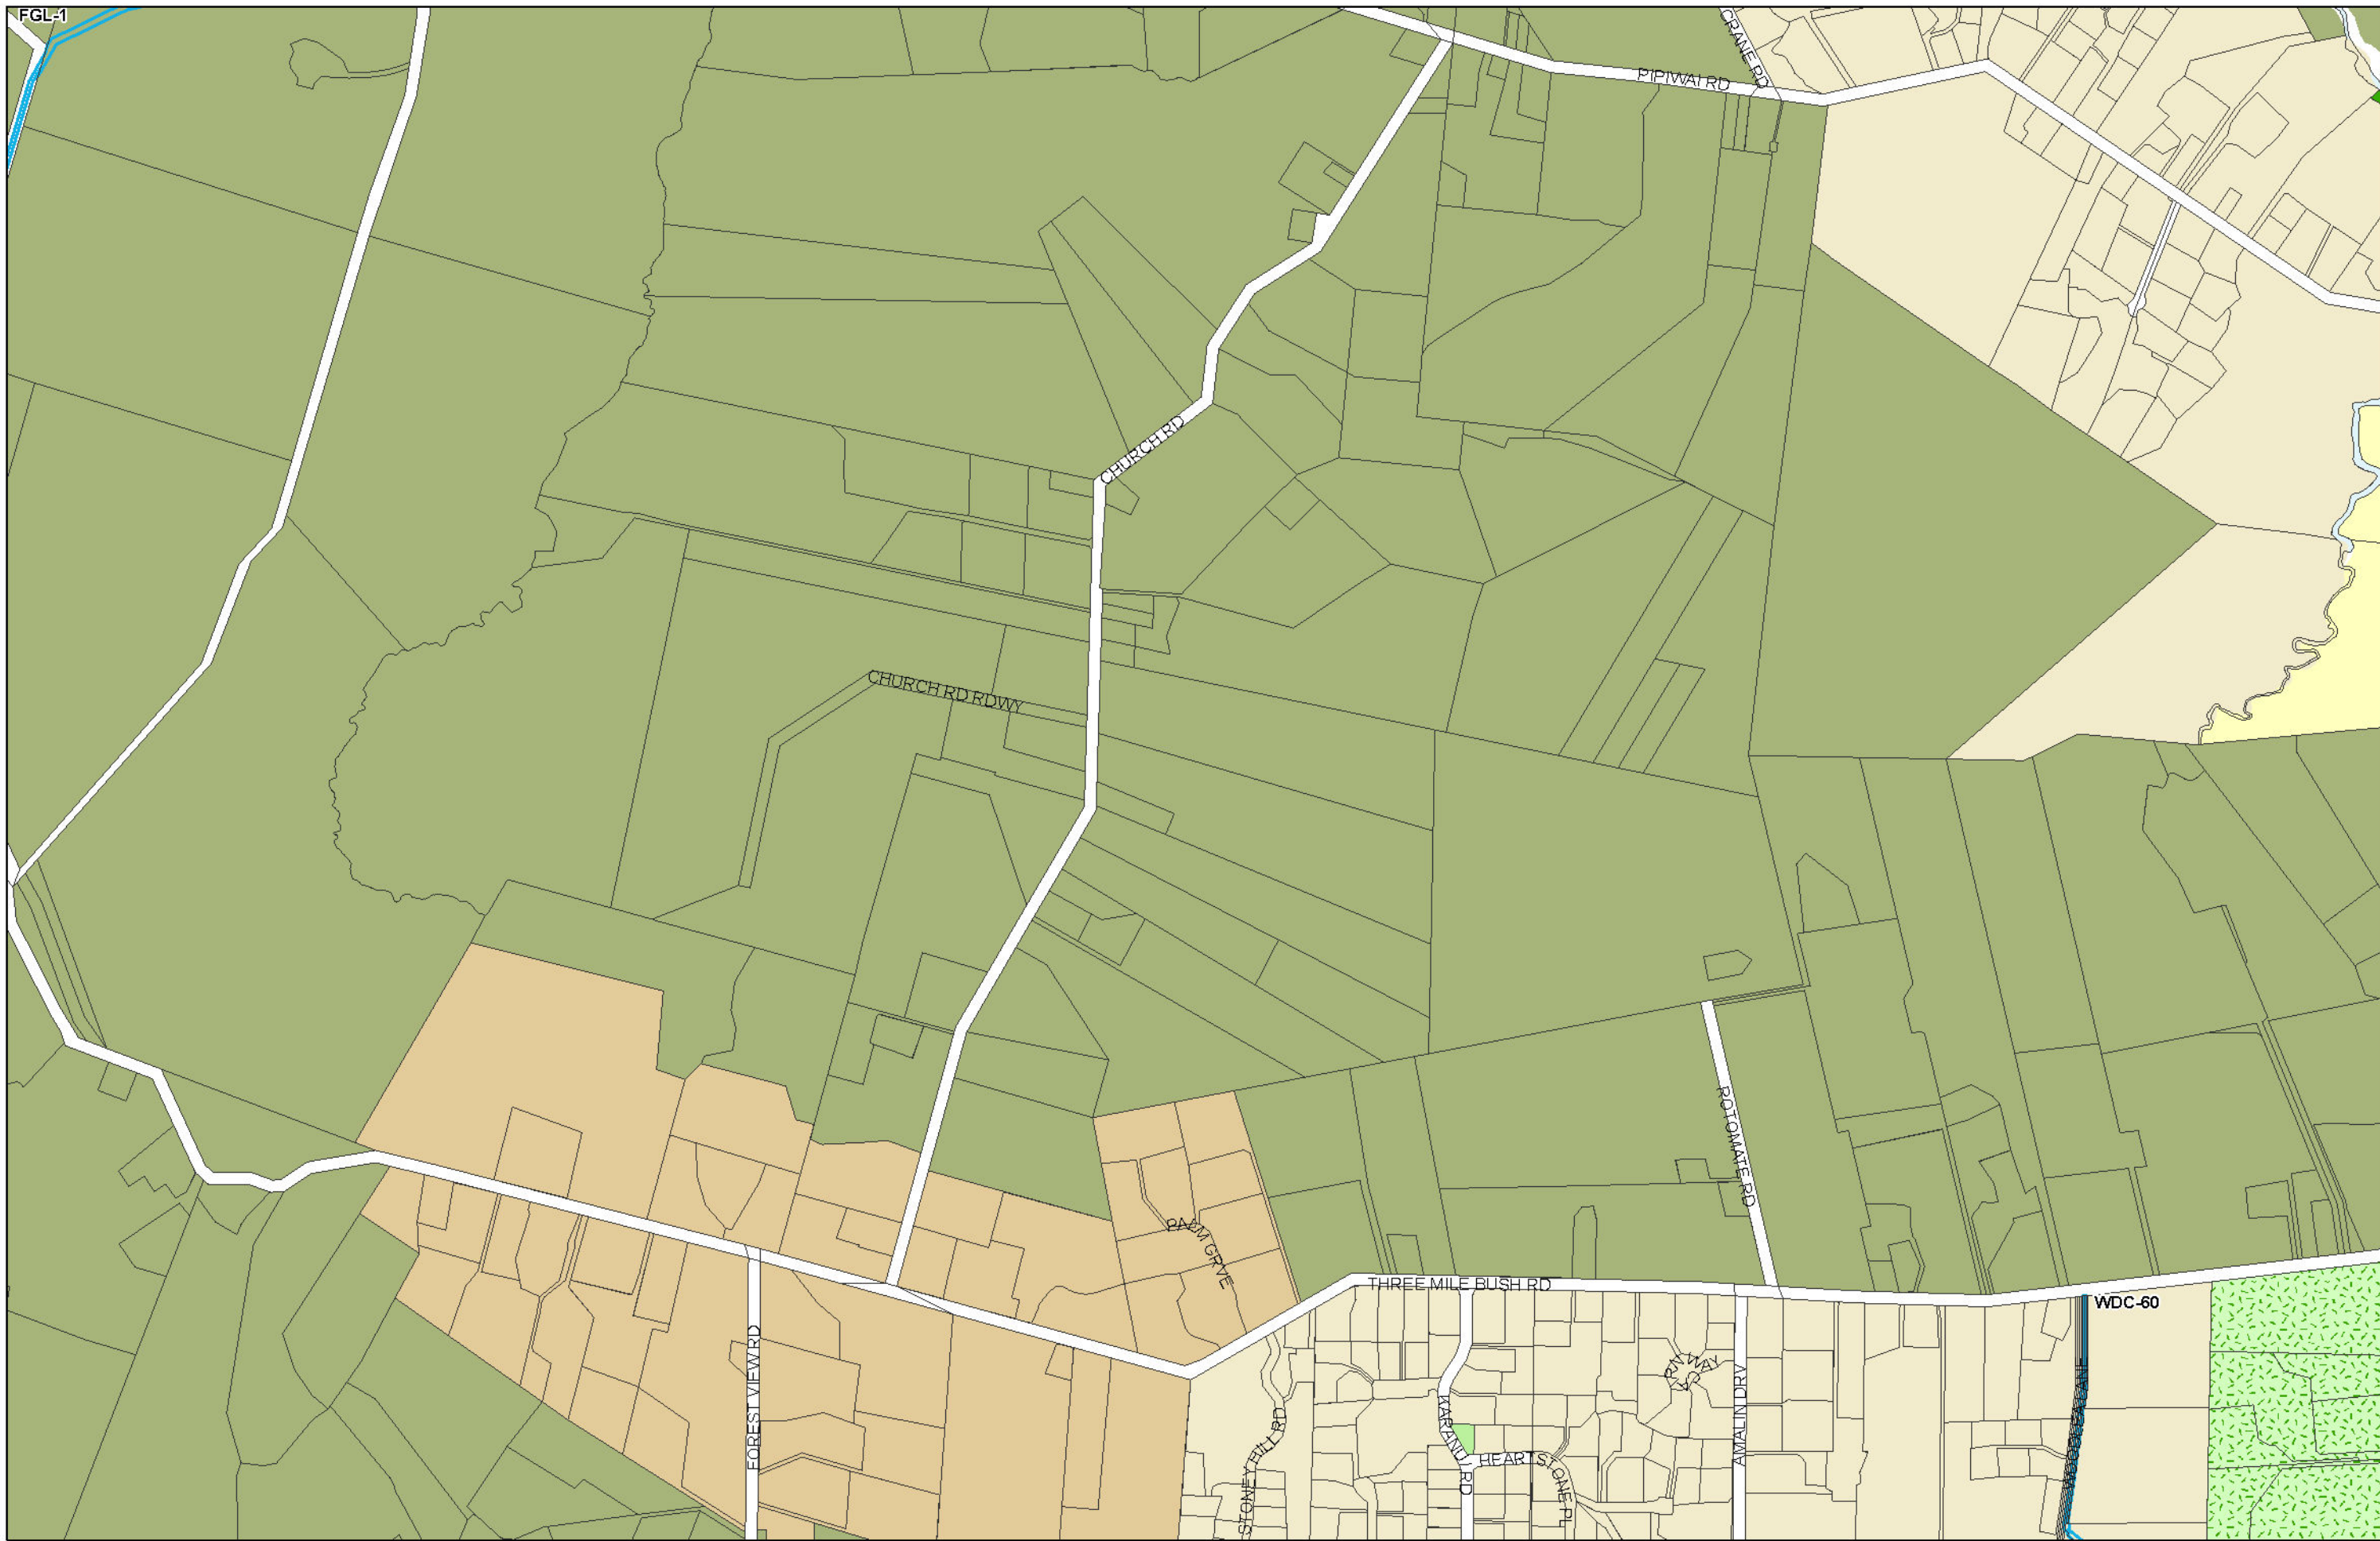

(C) Crown Copyright Reserved.
Transpower New Zealand makes no representations about the suitability of any information supplied to Whangarei District Council for any purpose. All intellectual property rights in this Database layer and the data in it belong exclusively to Transpower. While all reasonable efforts have been made to ensure that up-to-date information is provided to Whangarei District Council, Transpower New Zealand accepts no responsibility for any errors, omissions or inaccuracies in the information.

WHANGAREI DISTRICT COUNCIL OPERATIVE PLANNING MAP
Area Specific Matters - Map 57
Ngararatunua