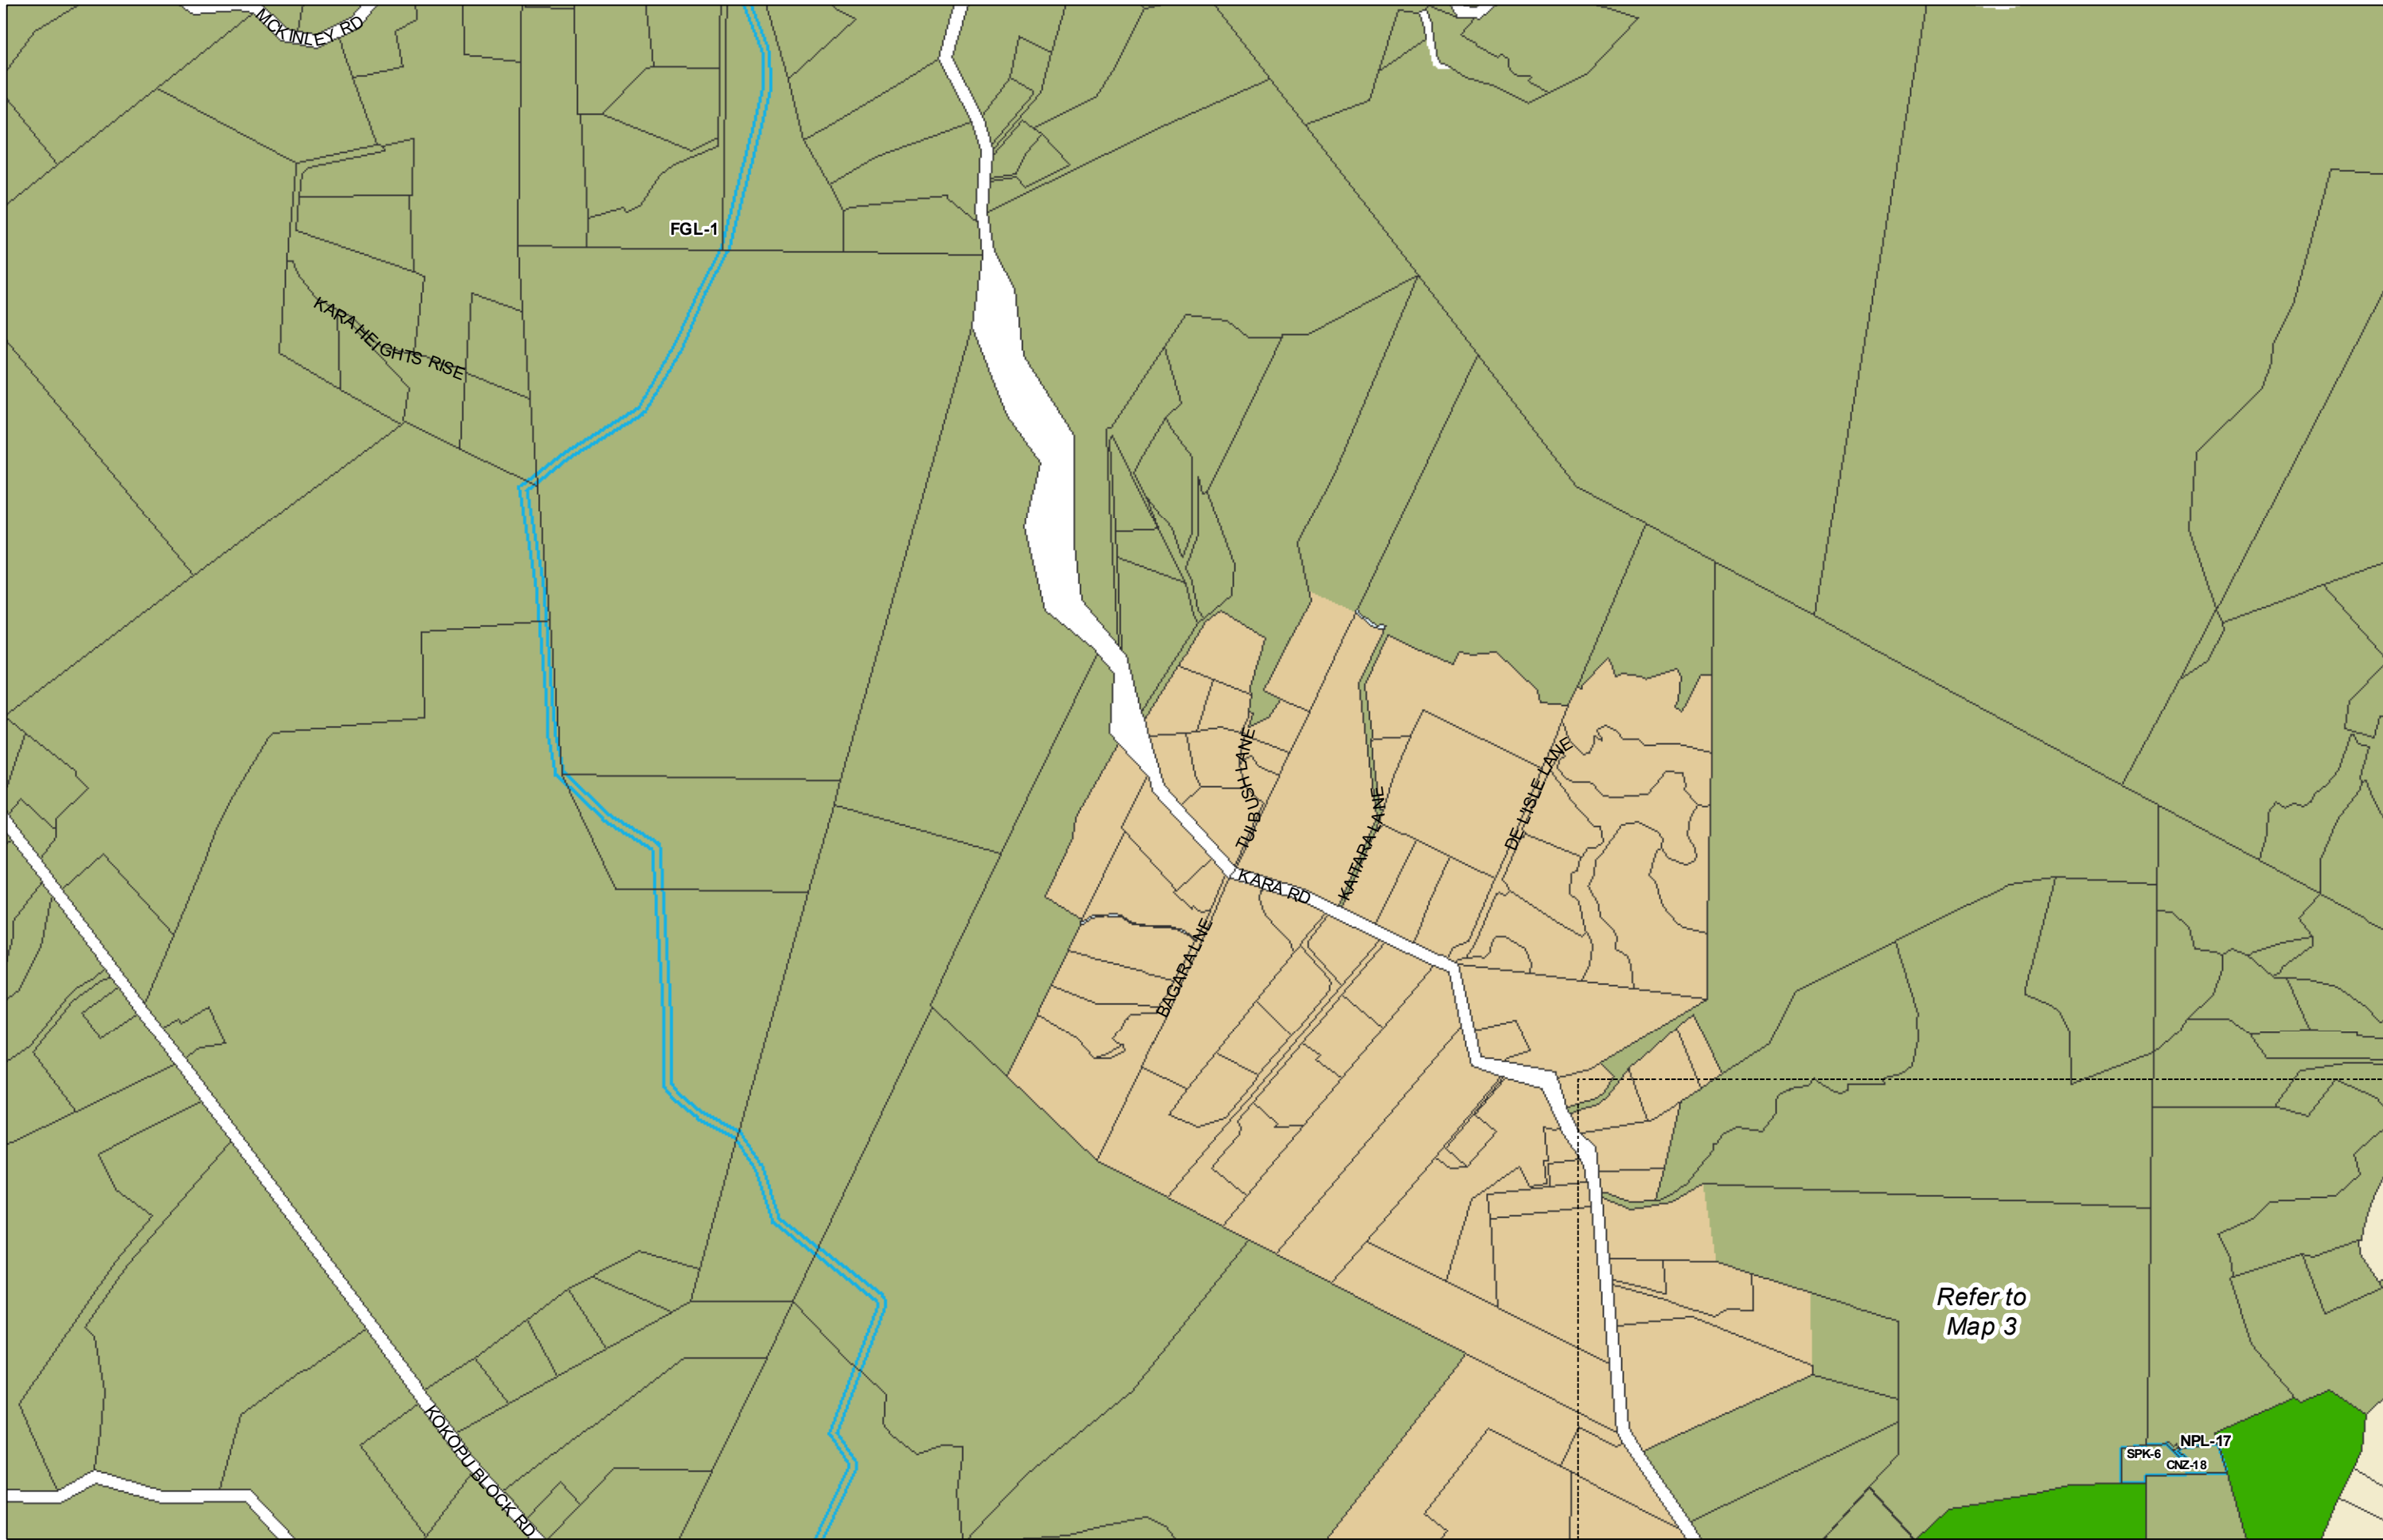

WHANGAREI DISTRICT COUNCIL OPERATIVE PLANNING MAP

**Area Specific Matters - Map 64
Maungatapere**