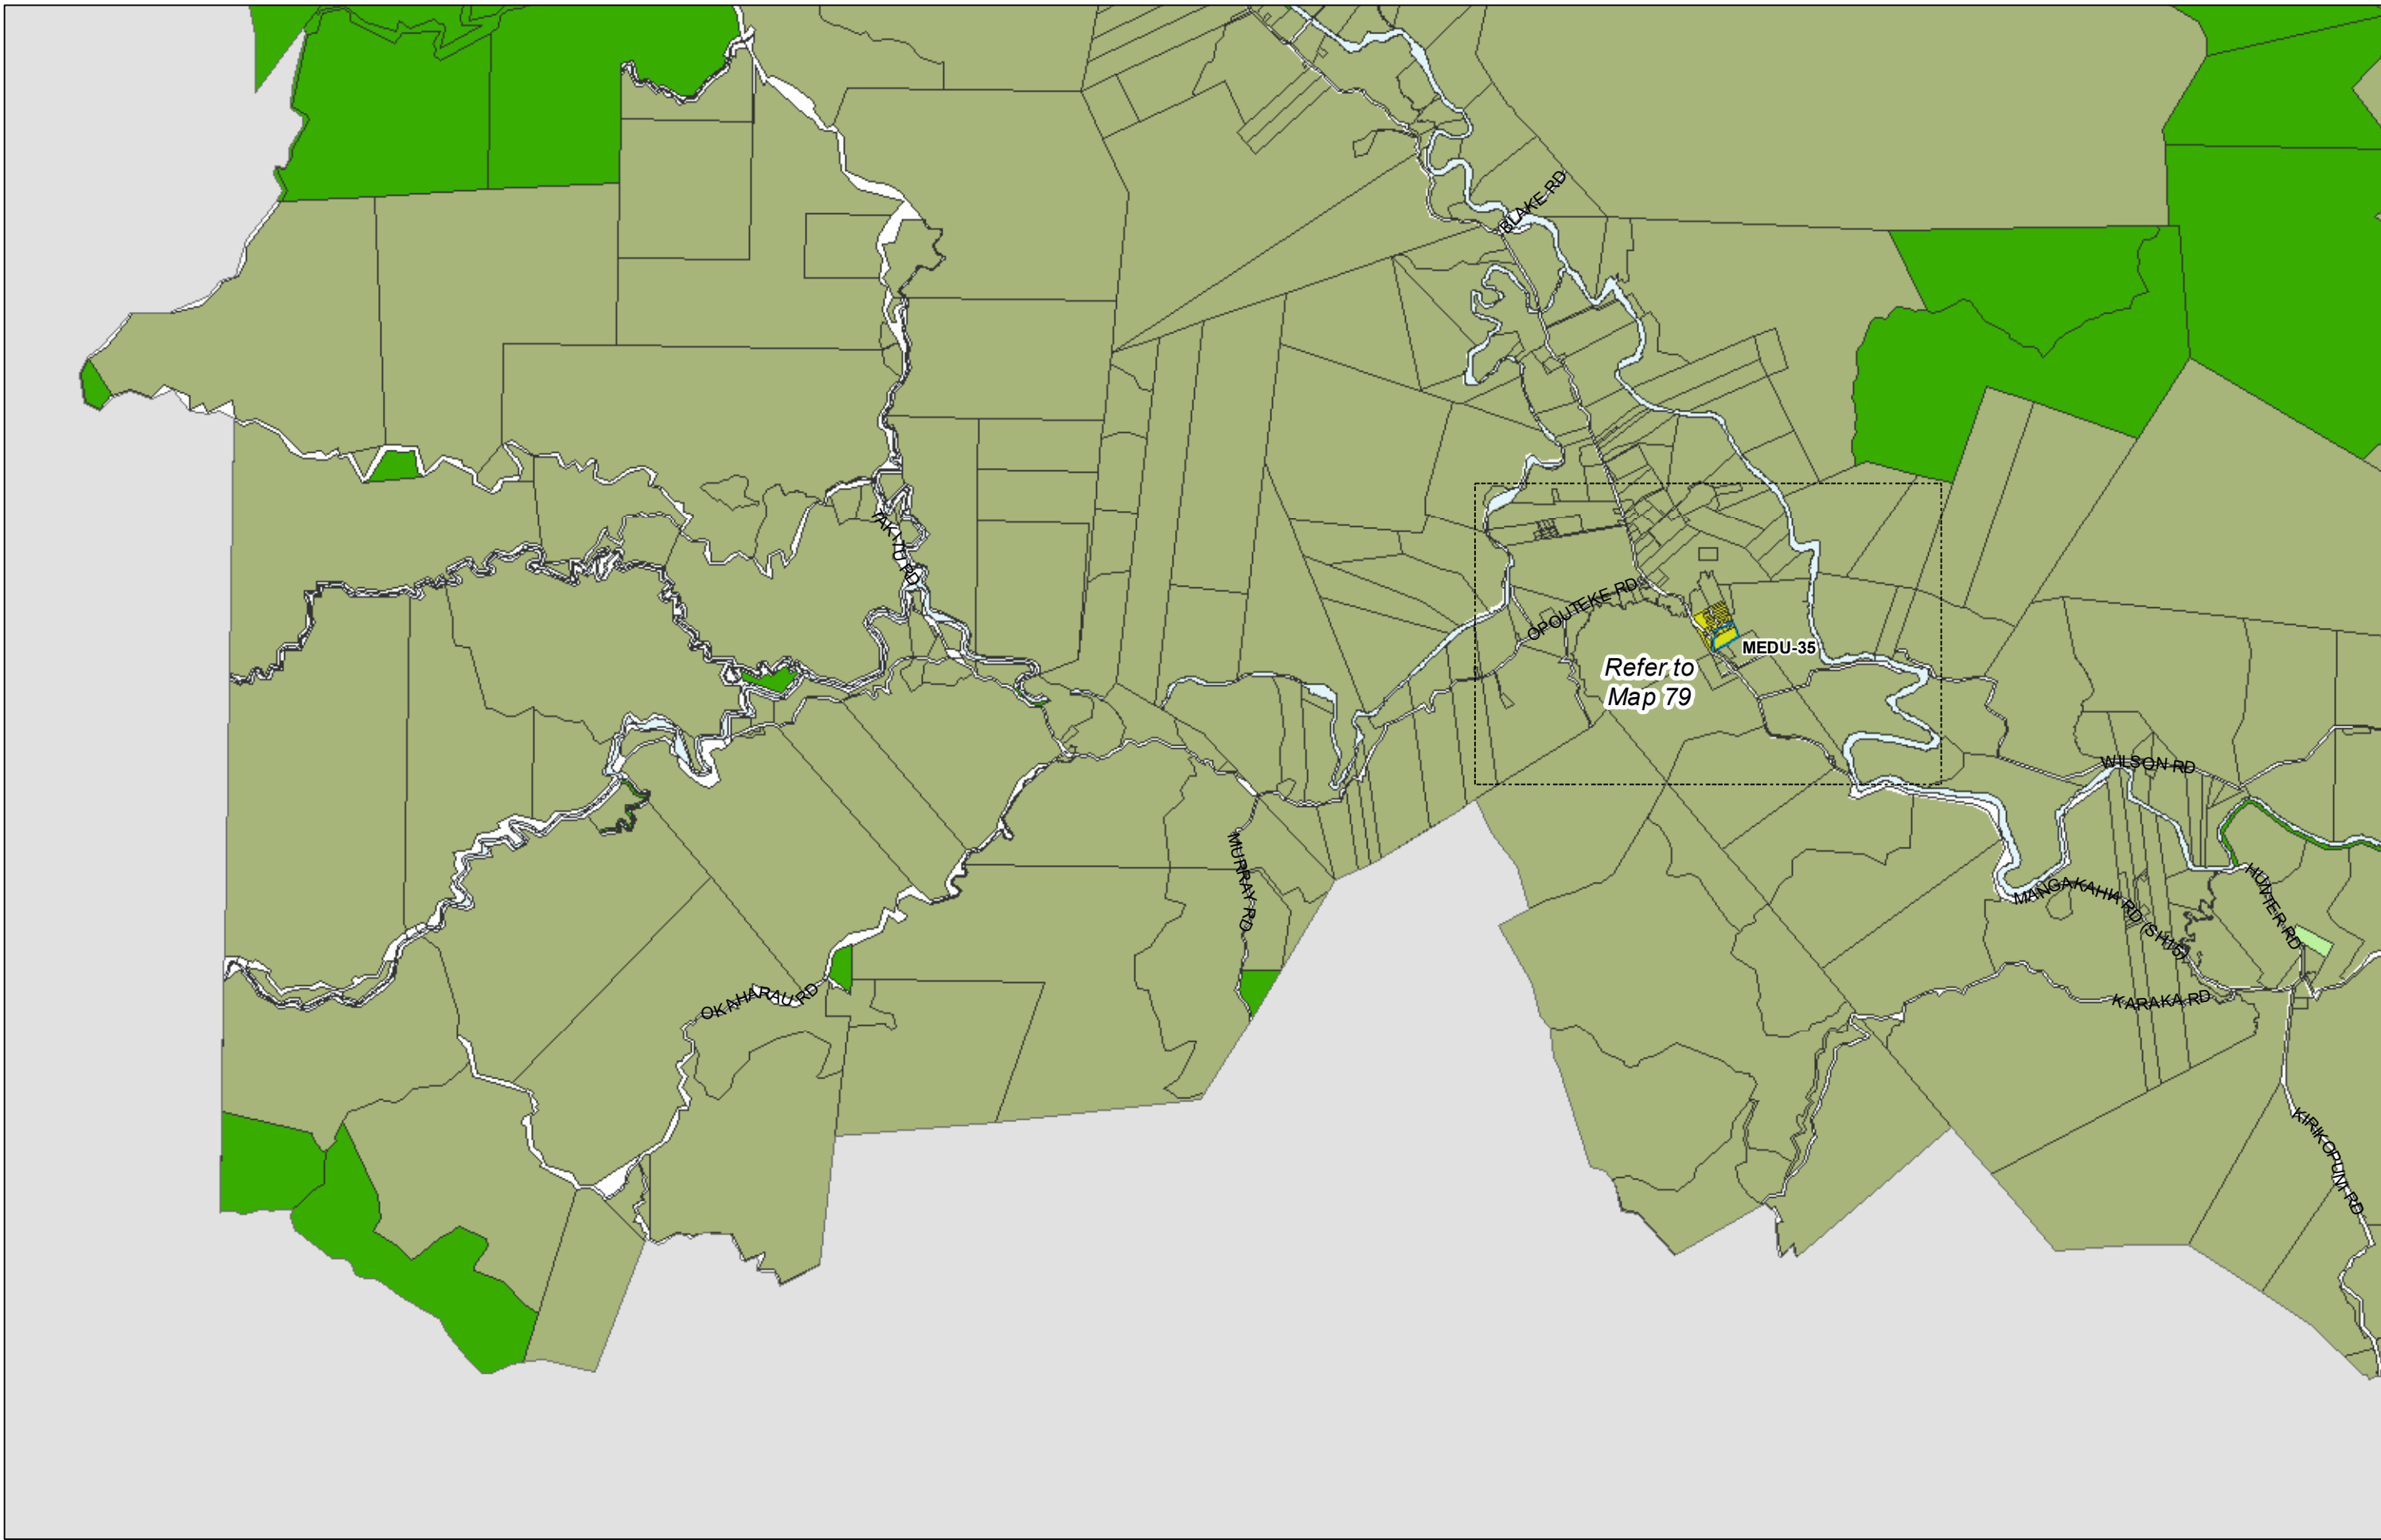

(C) Crown Copyright Reserved.

WHANGAREI DISTRICT COUNCIL OPERATIVE PLANNING MAP

Area Specific Matters - Map 8