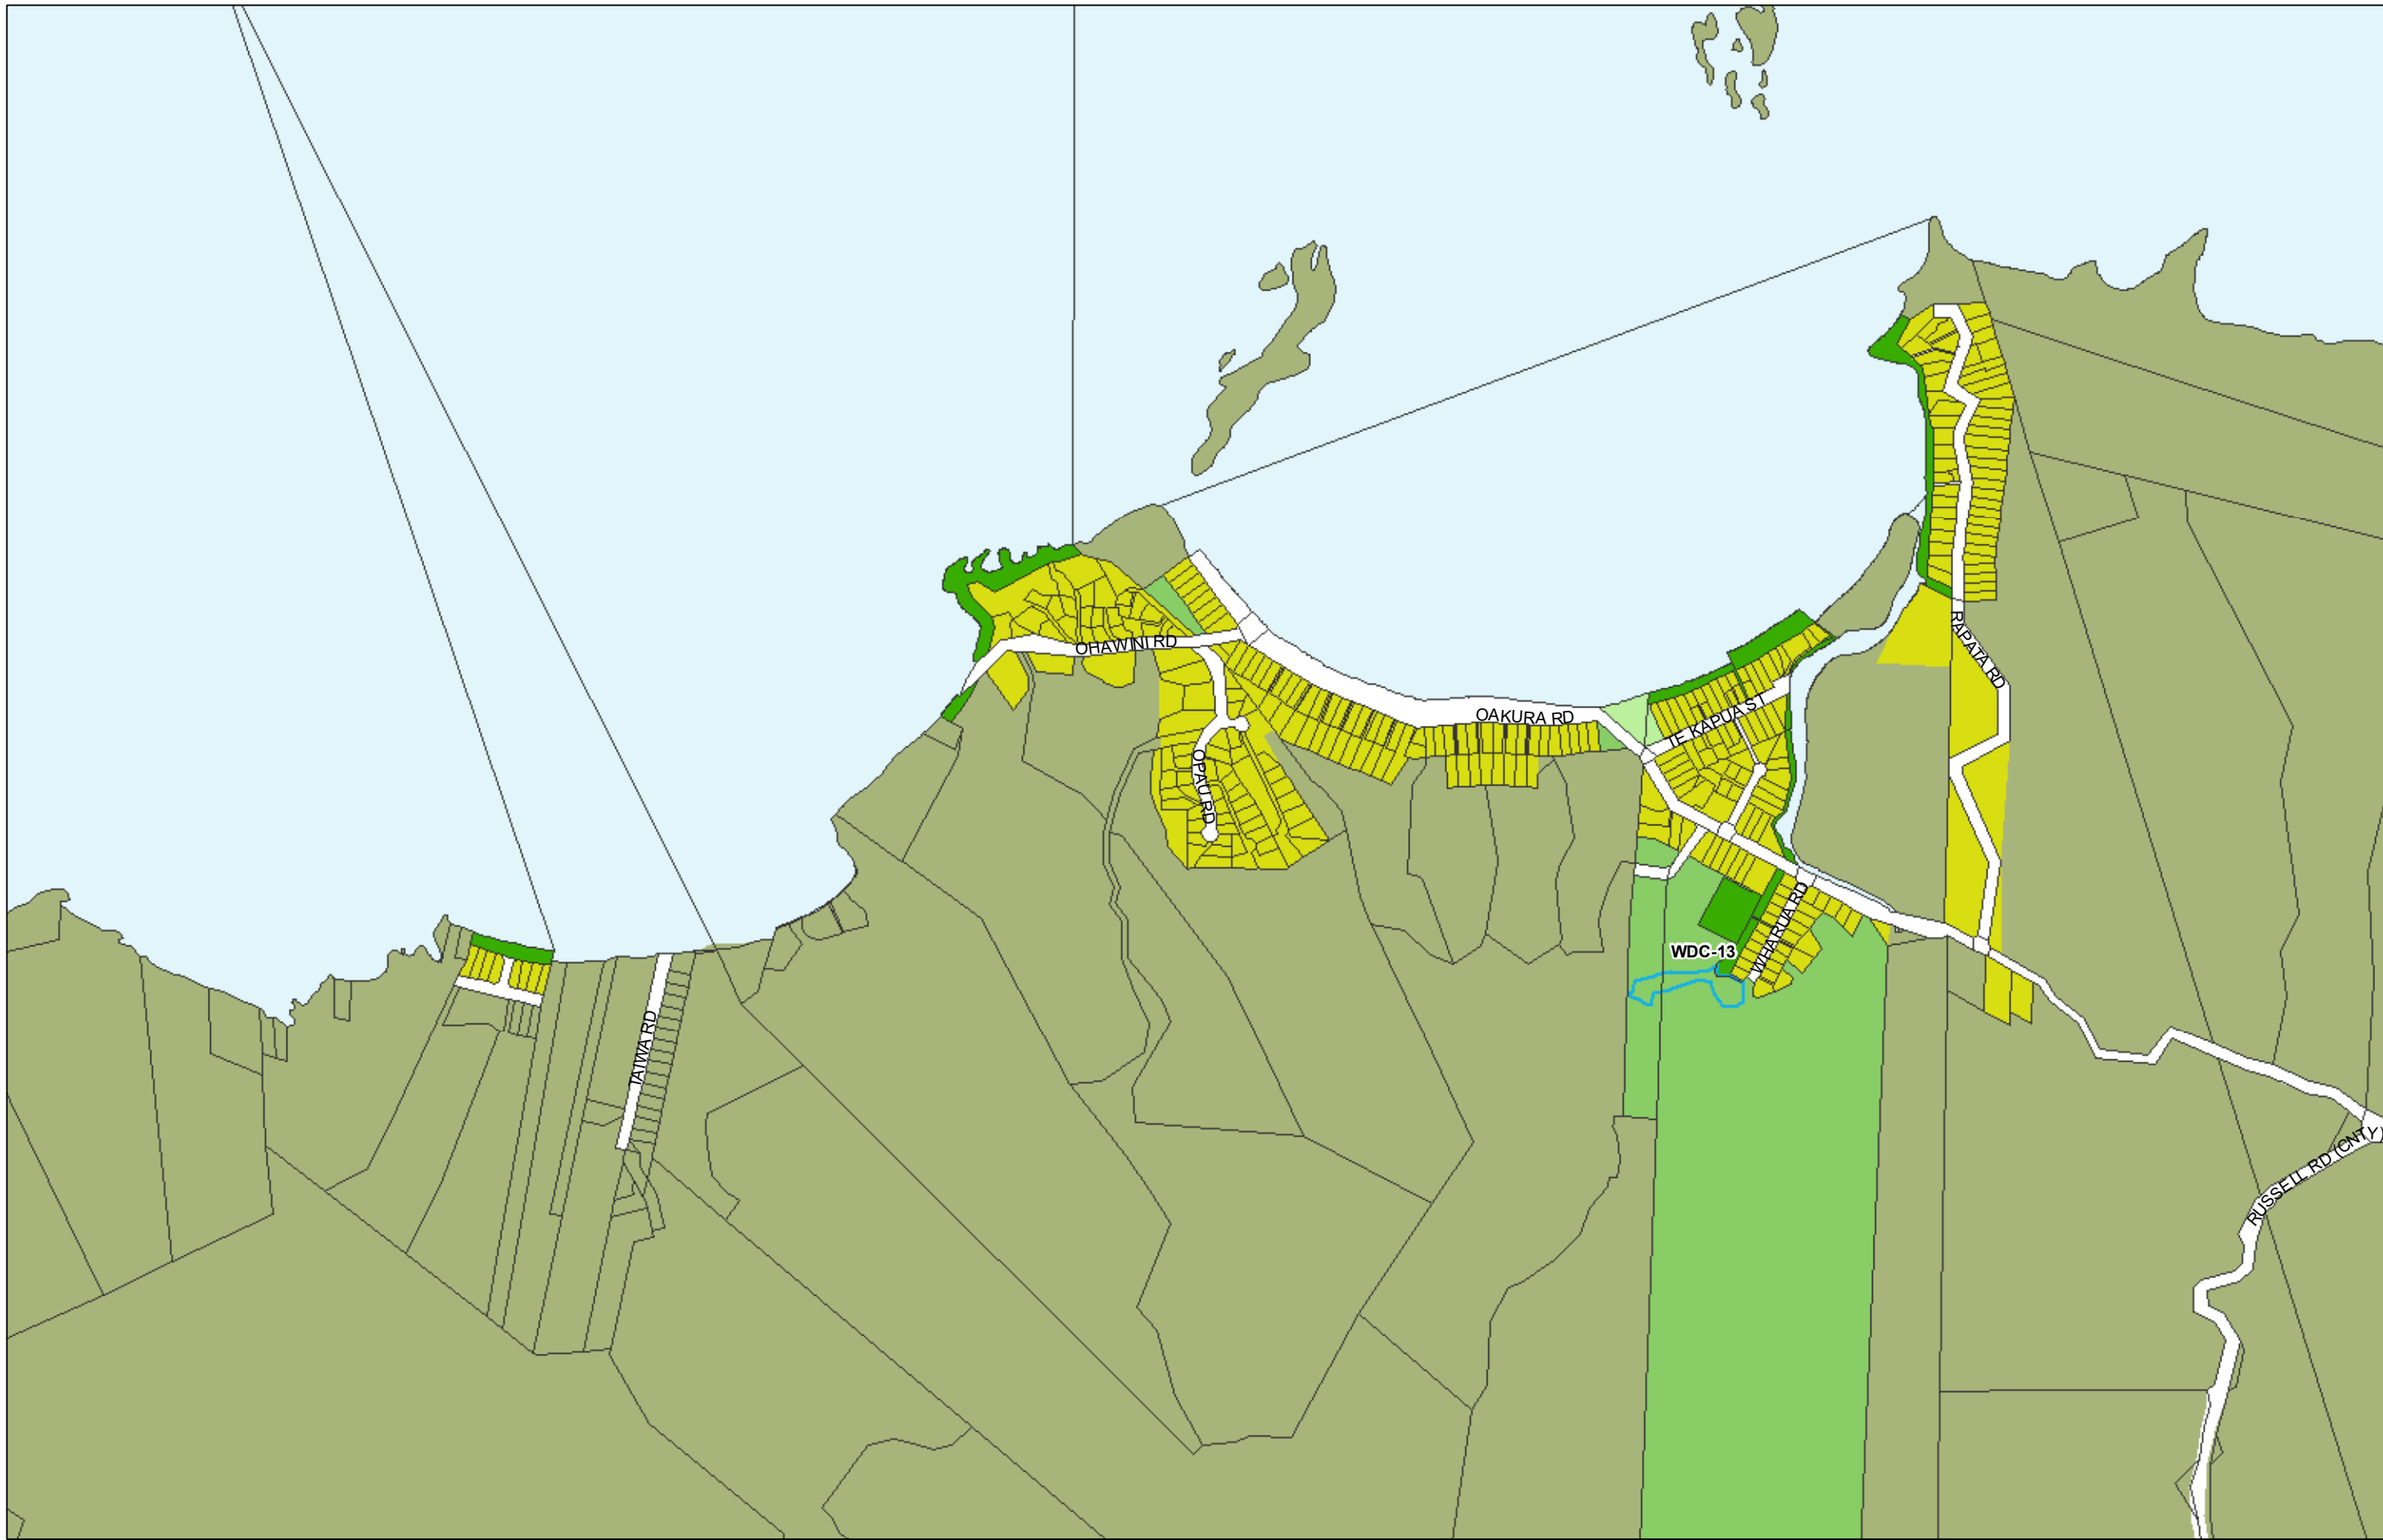

(C) Crown Copyright Reserved.

WHANGAREI DISTRICT COUNCIL OPERATIVE PLANNING MAP

Area Specific Matters - Map 22 Whangaruru South/Oakura