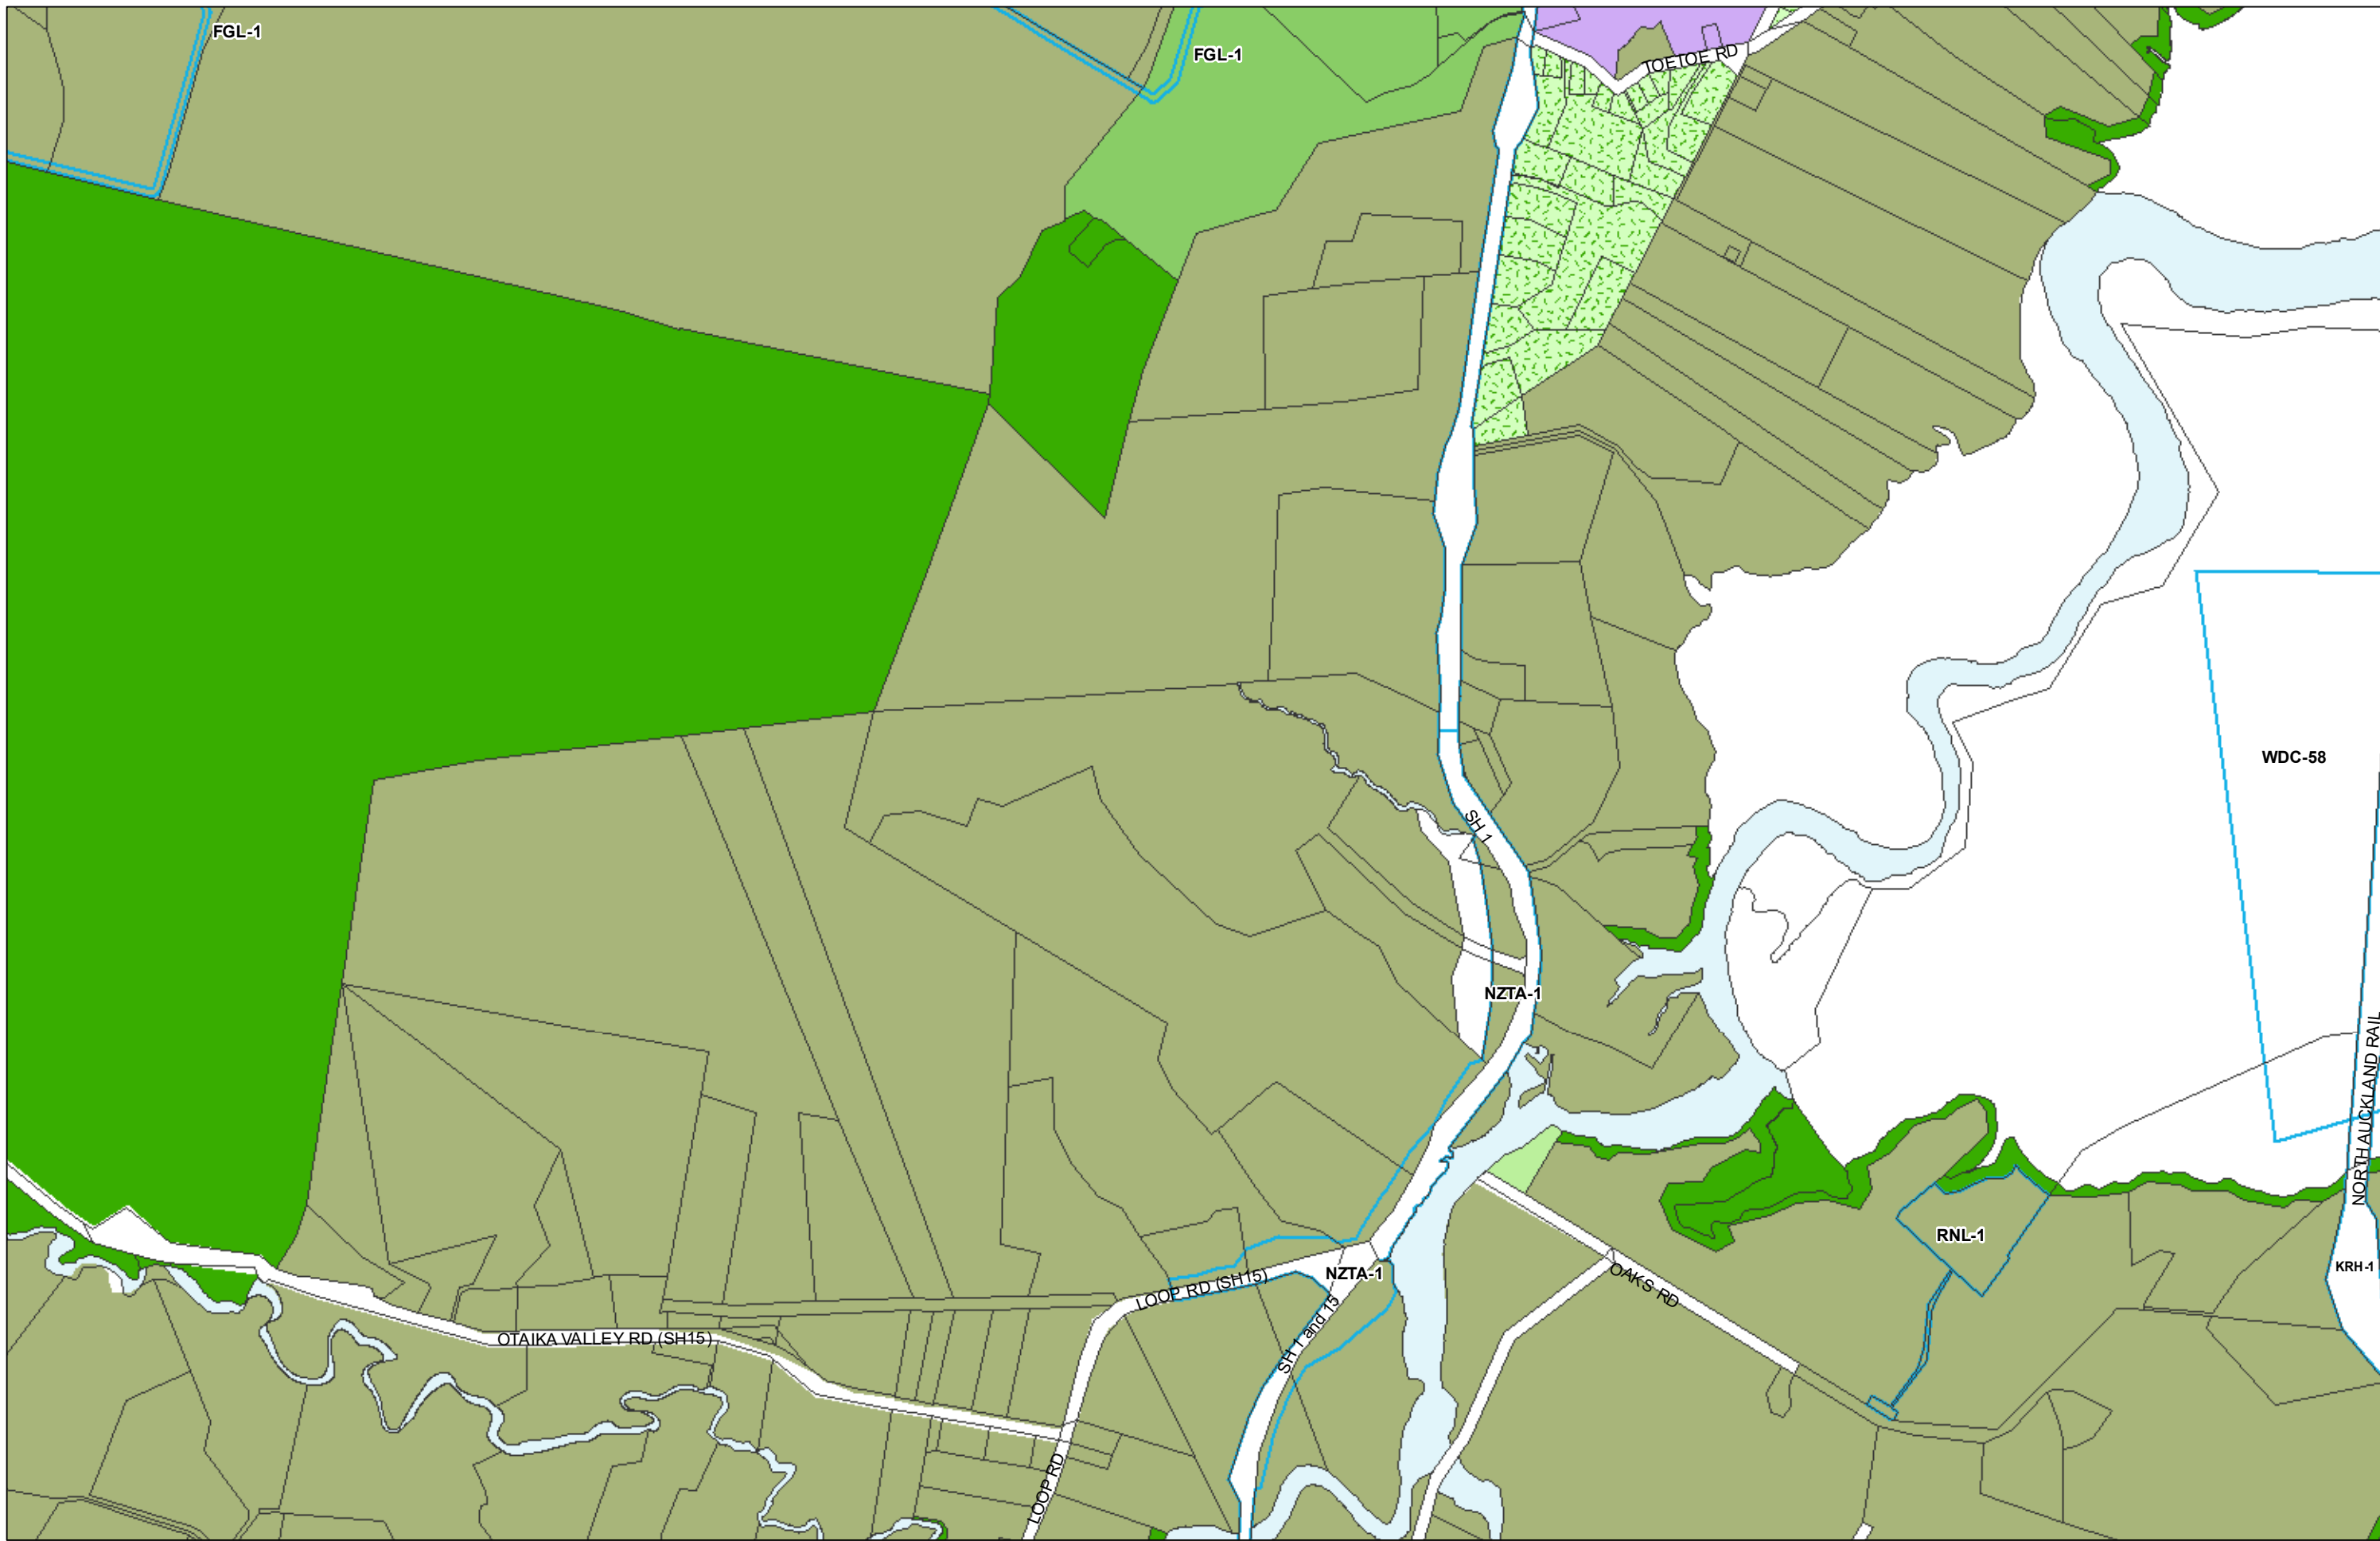

WHANGAREI DISTRICT COUNCIL OPERATIVE PLANNING MAP
Area Specific Matters - Map 75
Otaika