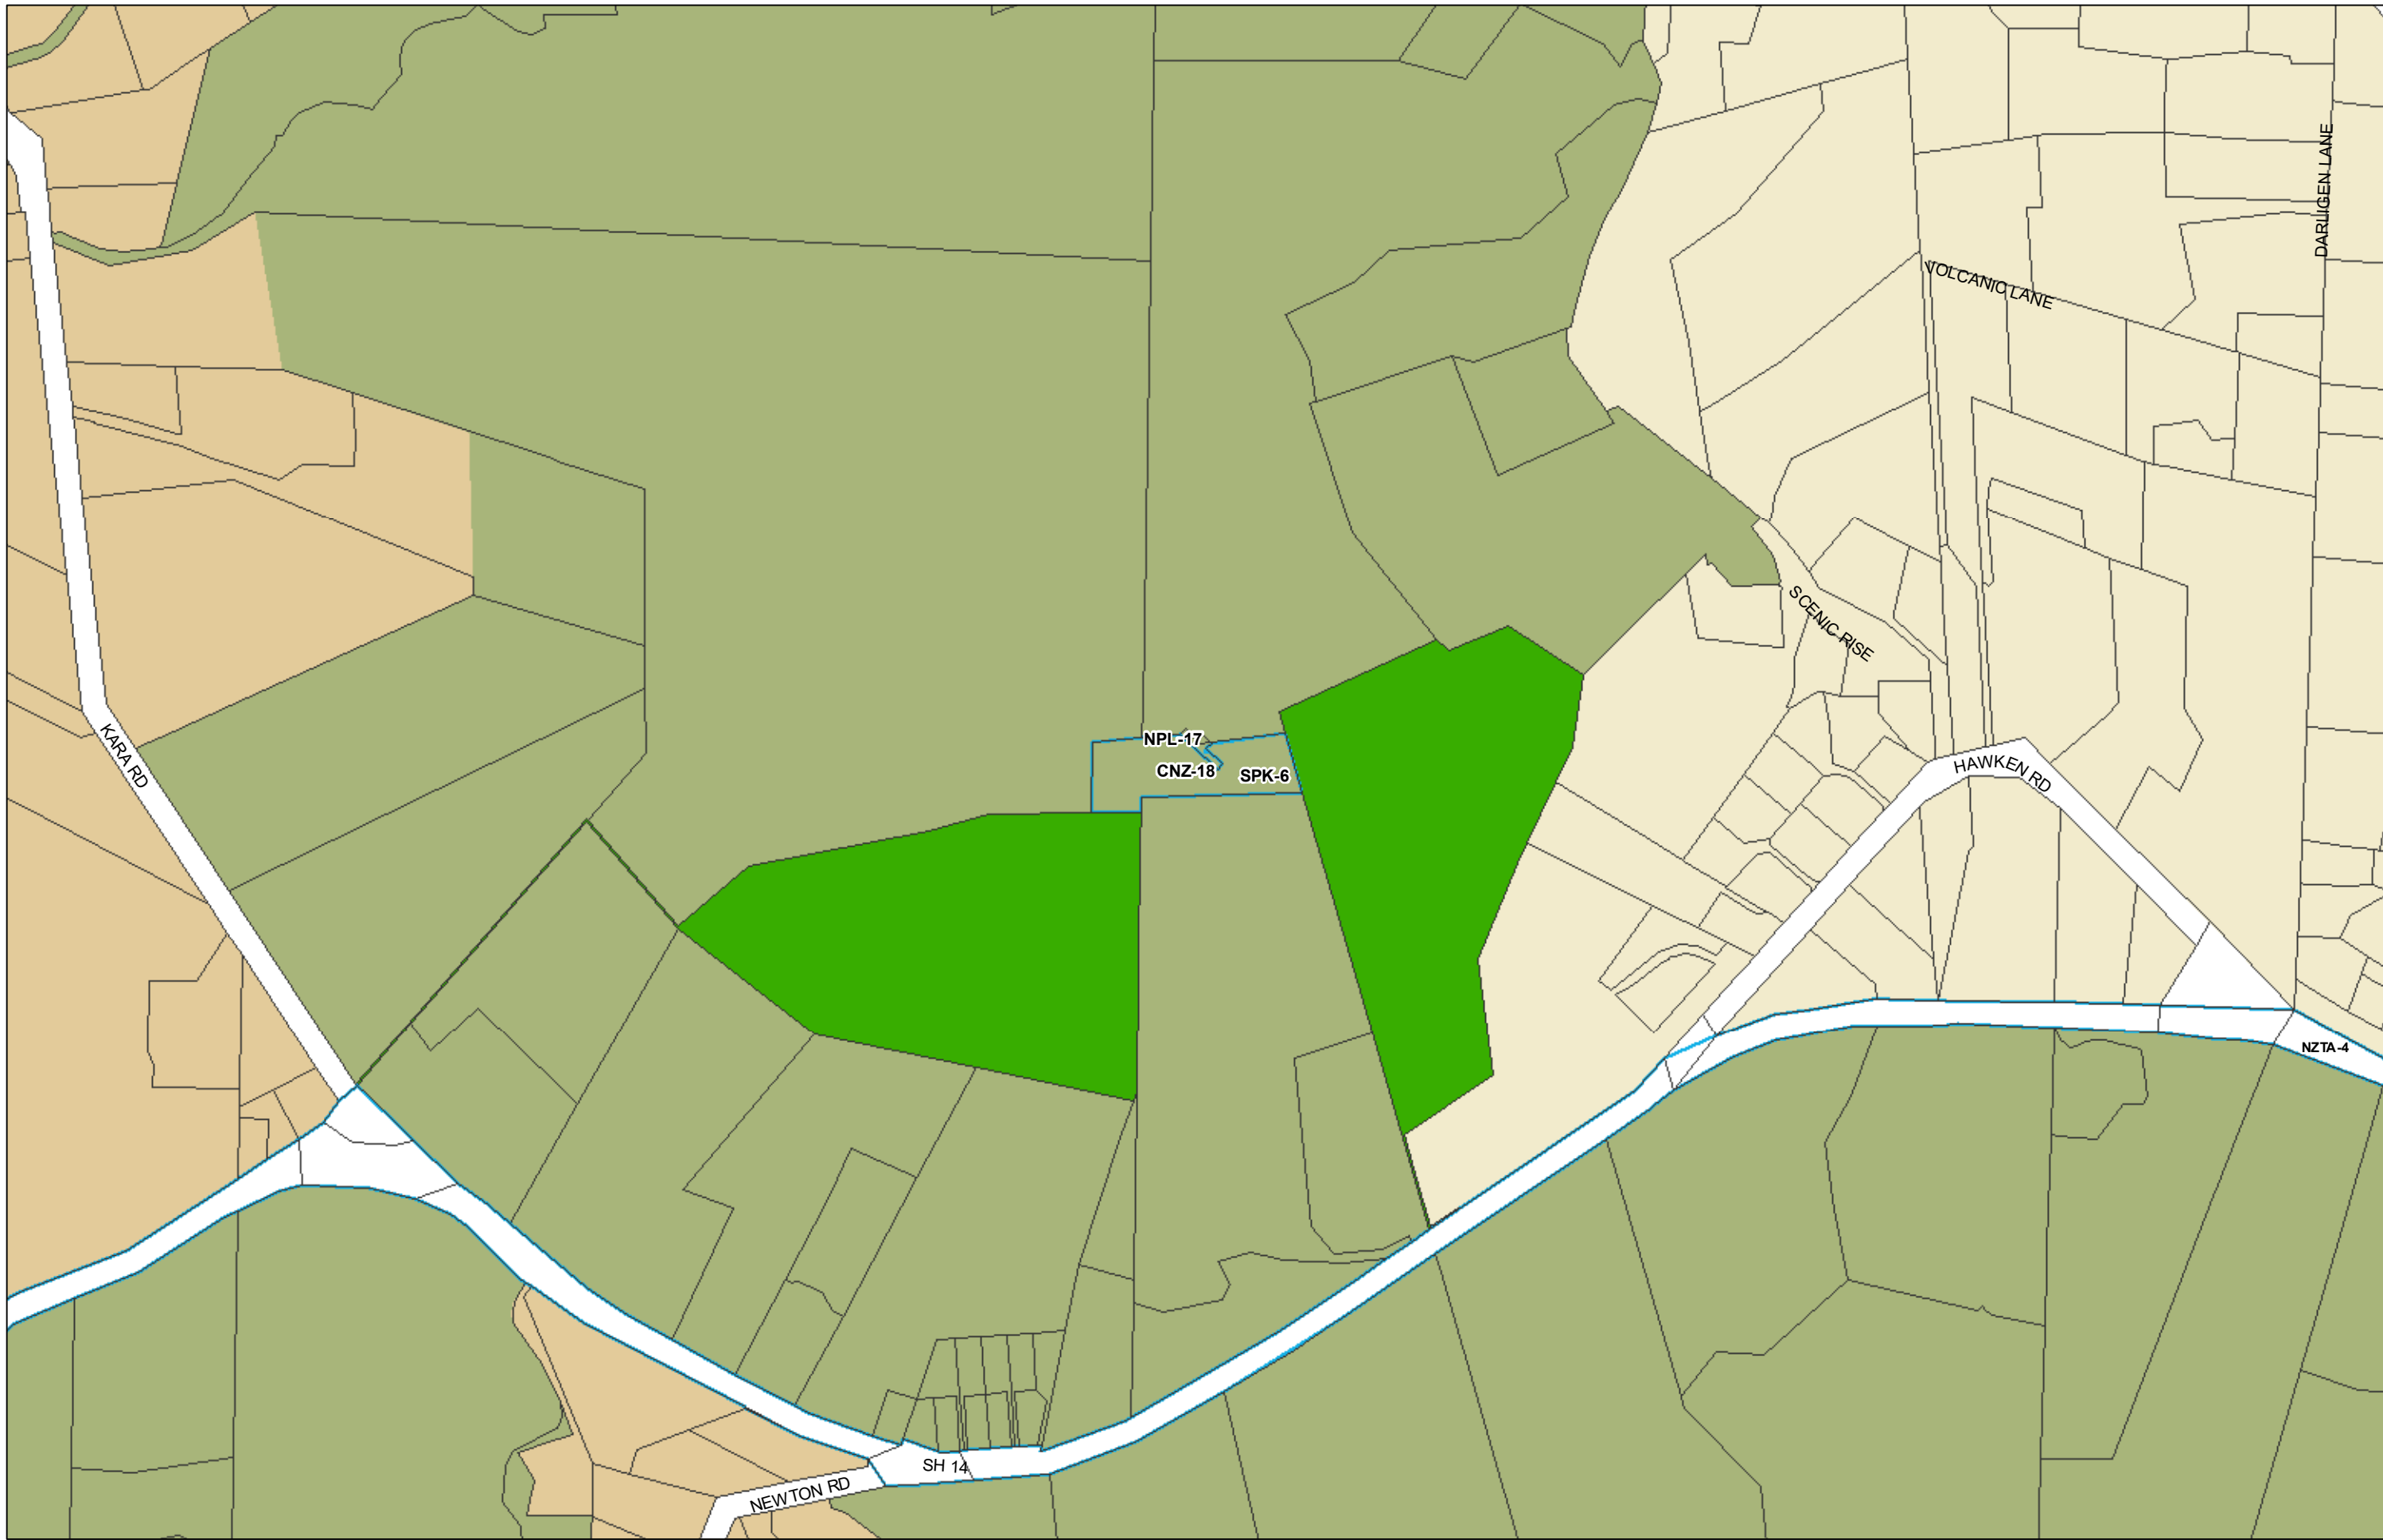

(C) Crown Copyright Reserved.

WHANGAREI DISTRICT COUNCIL OPERATIVE PLANNING MAP

**Area Specific Matters - Map 10-1
Companion Map 3**