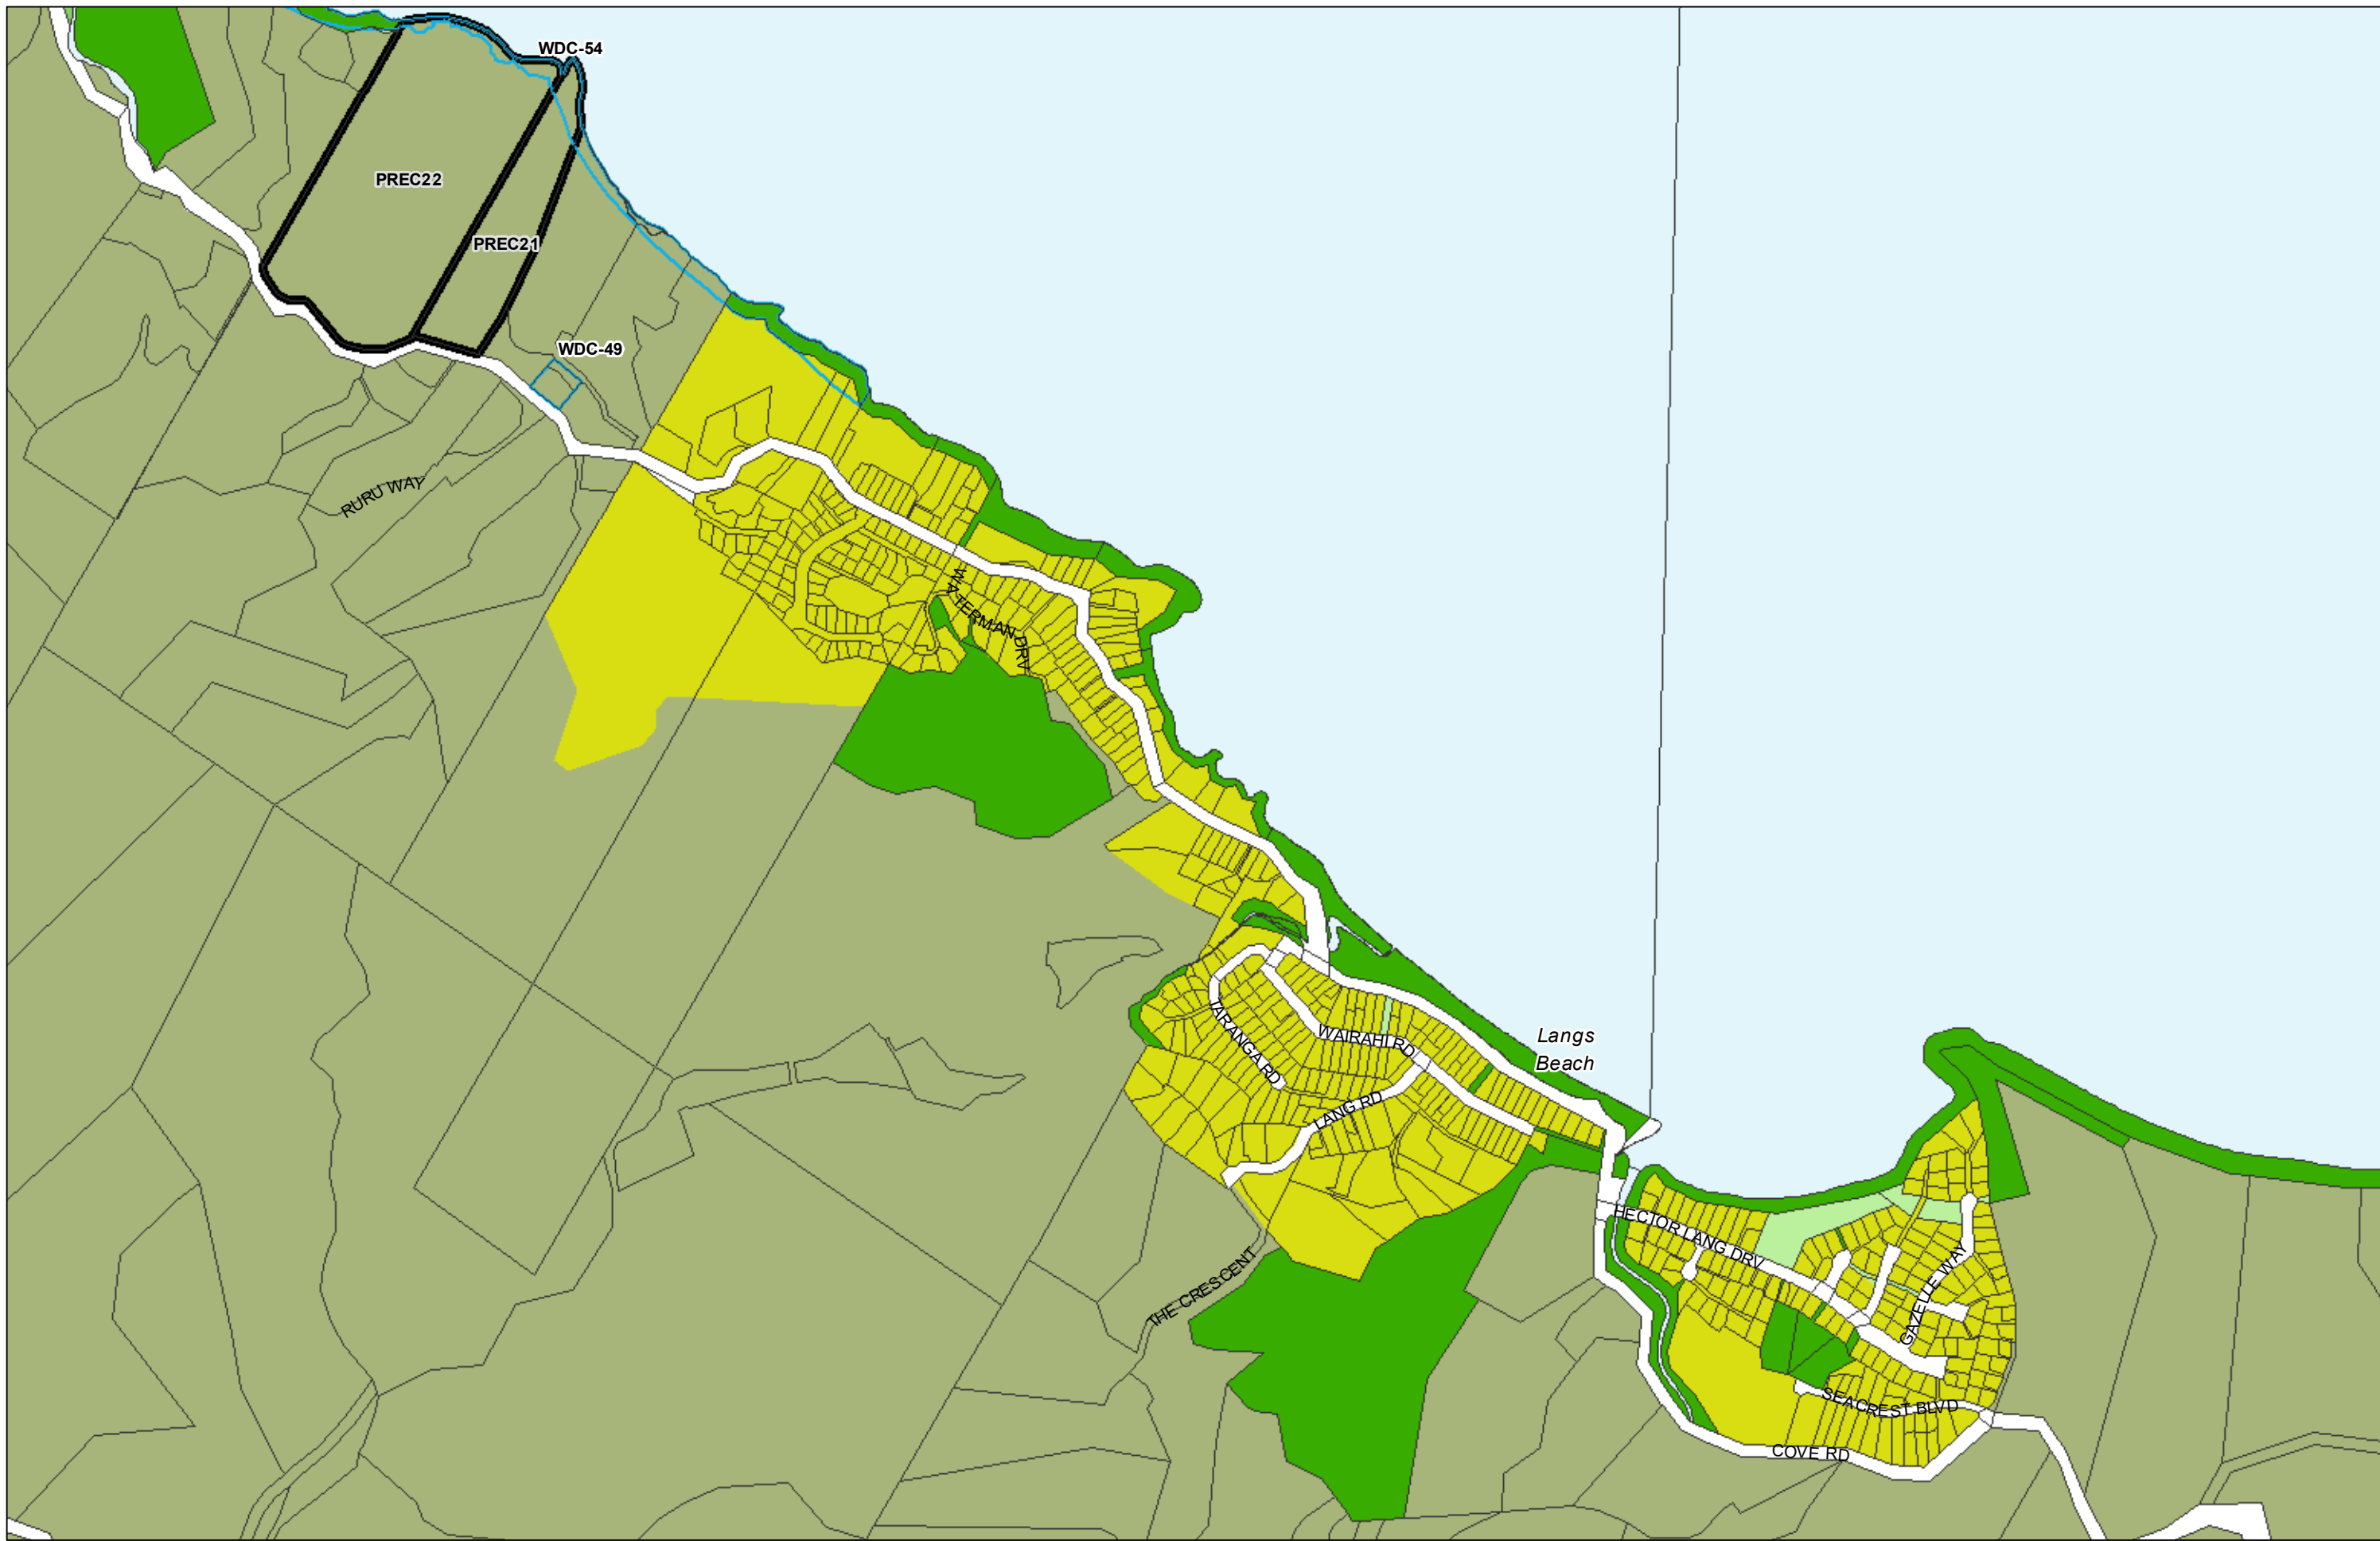

(C) Crown Copyright Reserved.

WHANGAREI DISTRICT COUNCIL OPERATIVE PLANNING MAP

Area Specific Matters - Map 51 Langs Beach