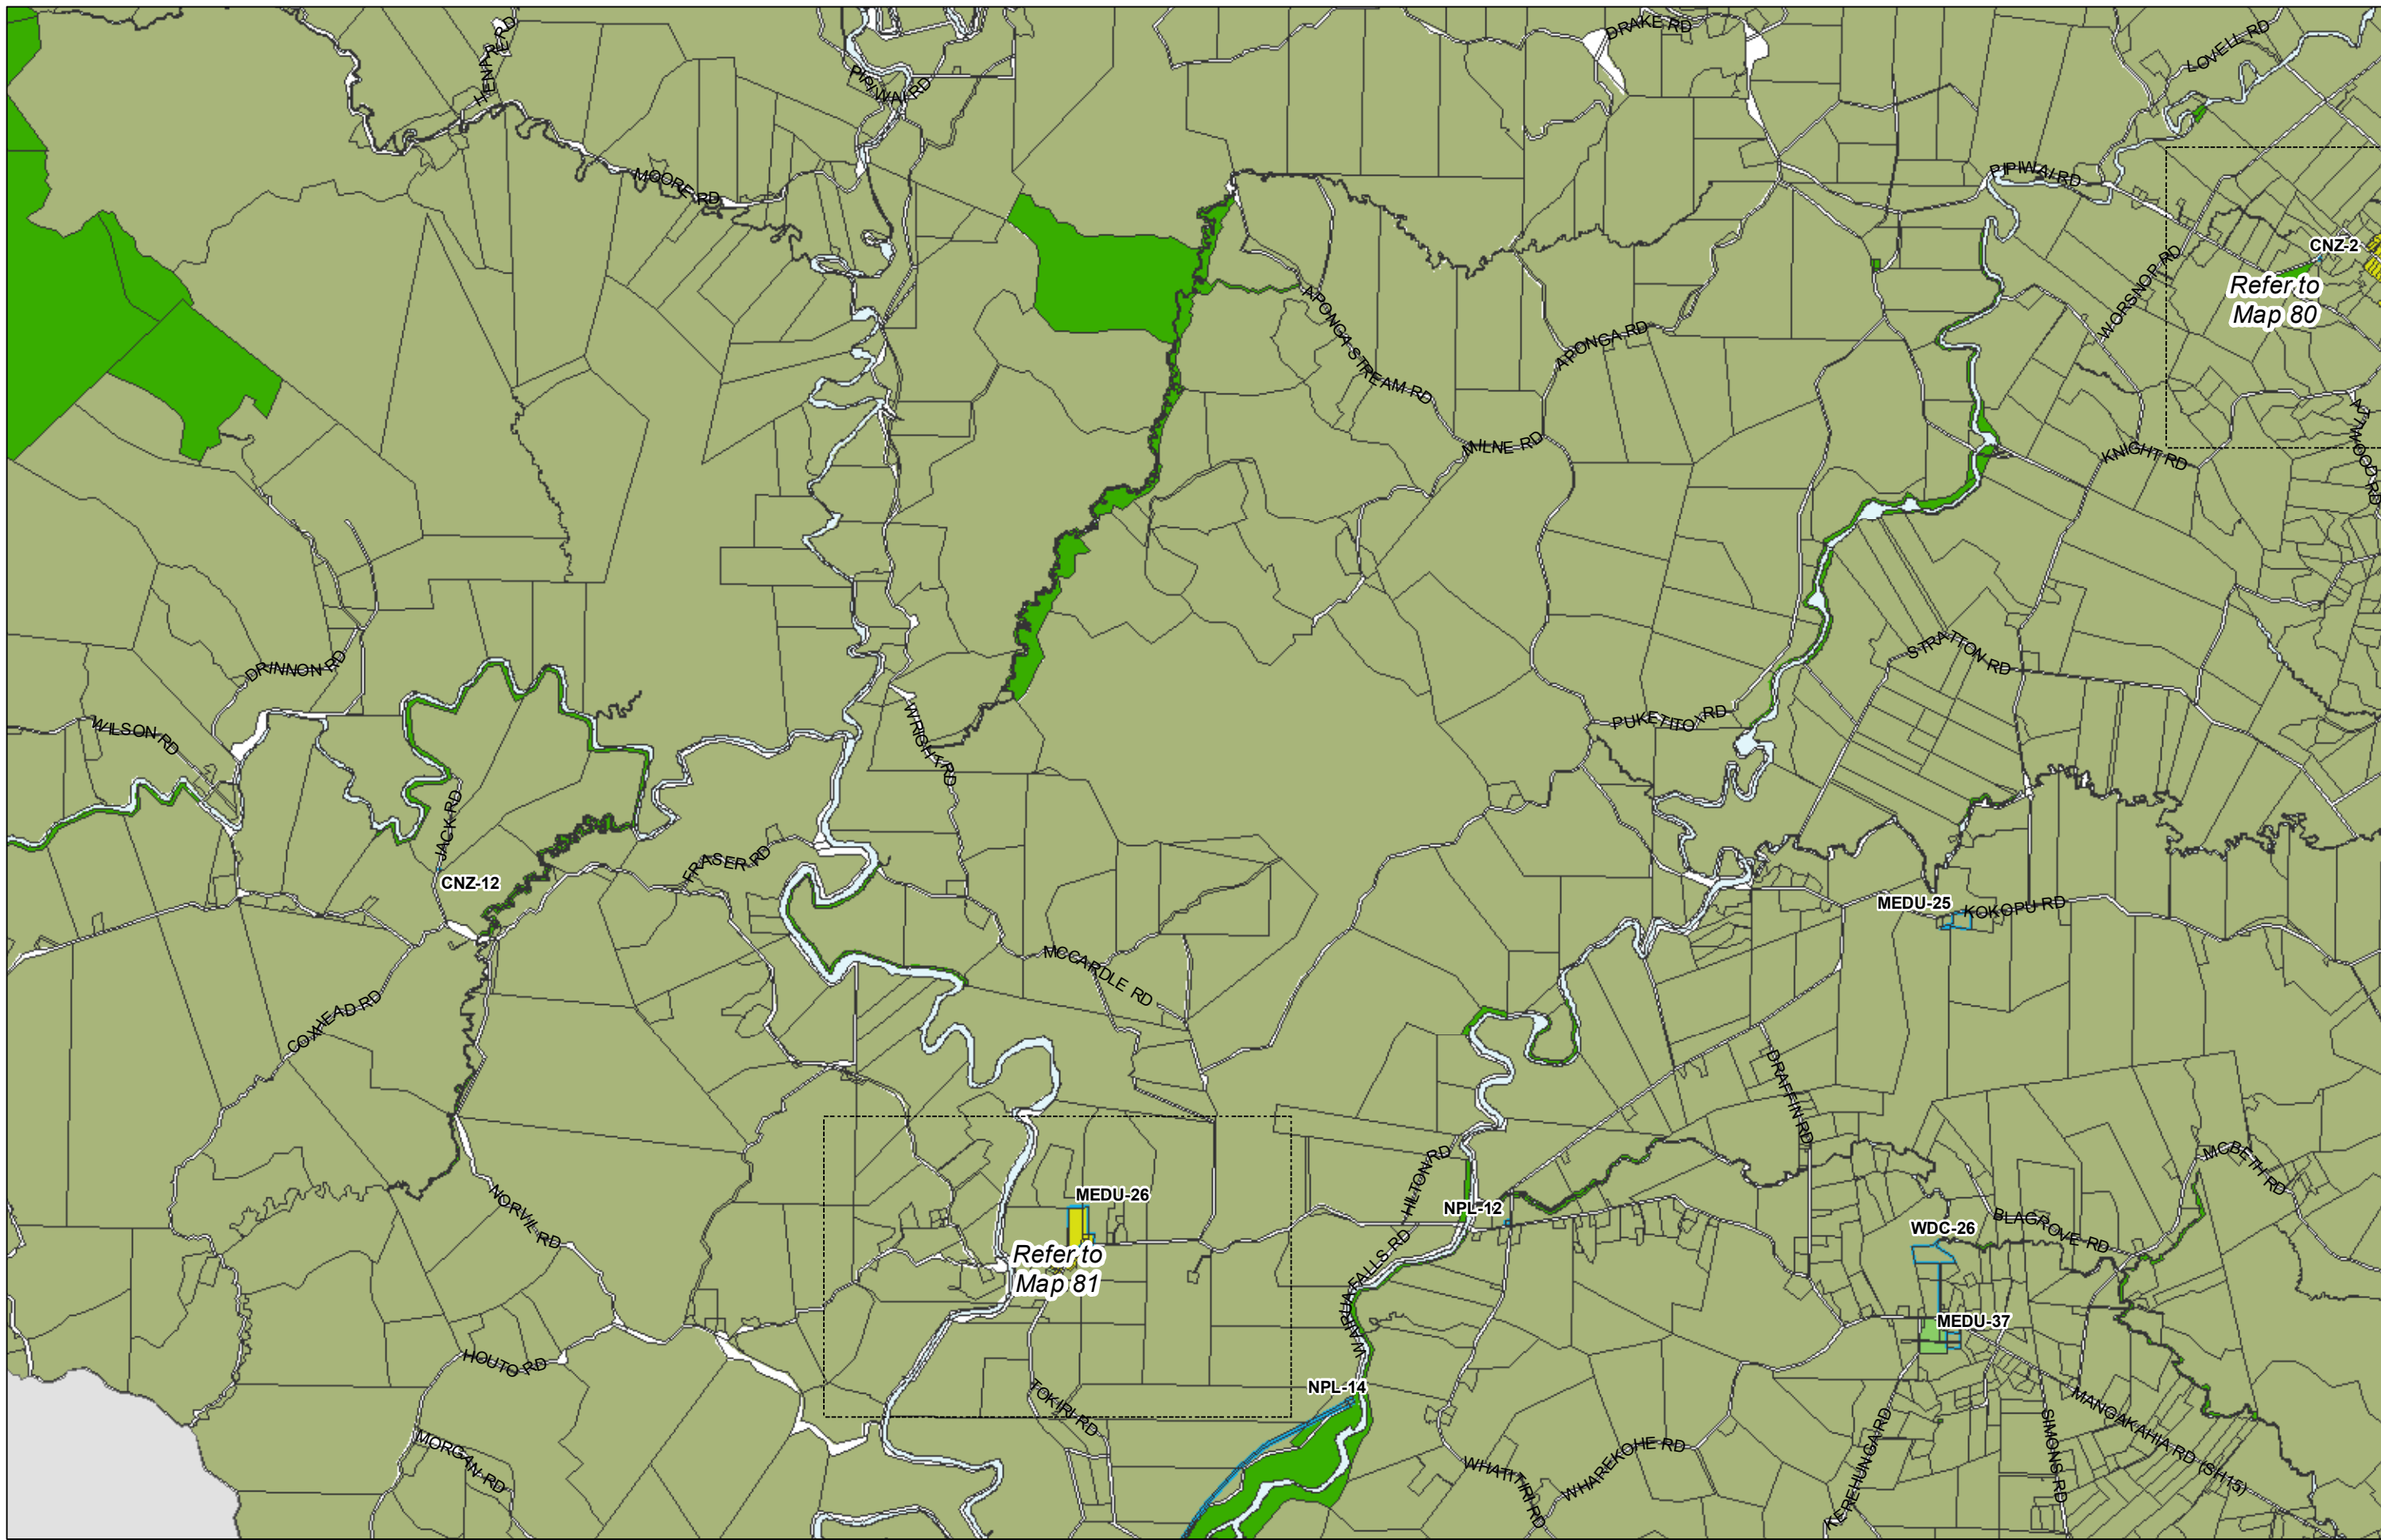

WHANGAREI DISTRICT COUNCIL OPERATIVE PLANNING MAP

Area Specific Matters - Map 9