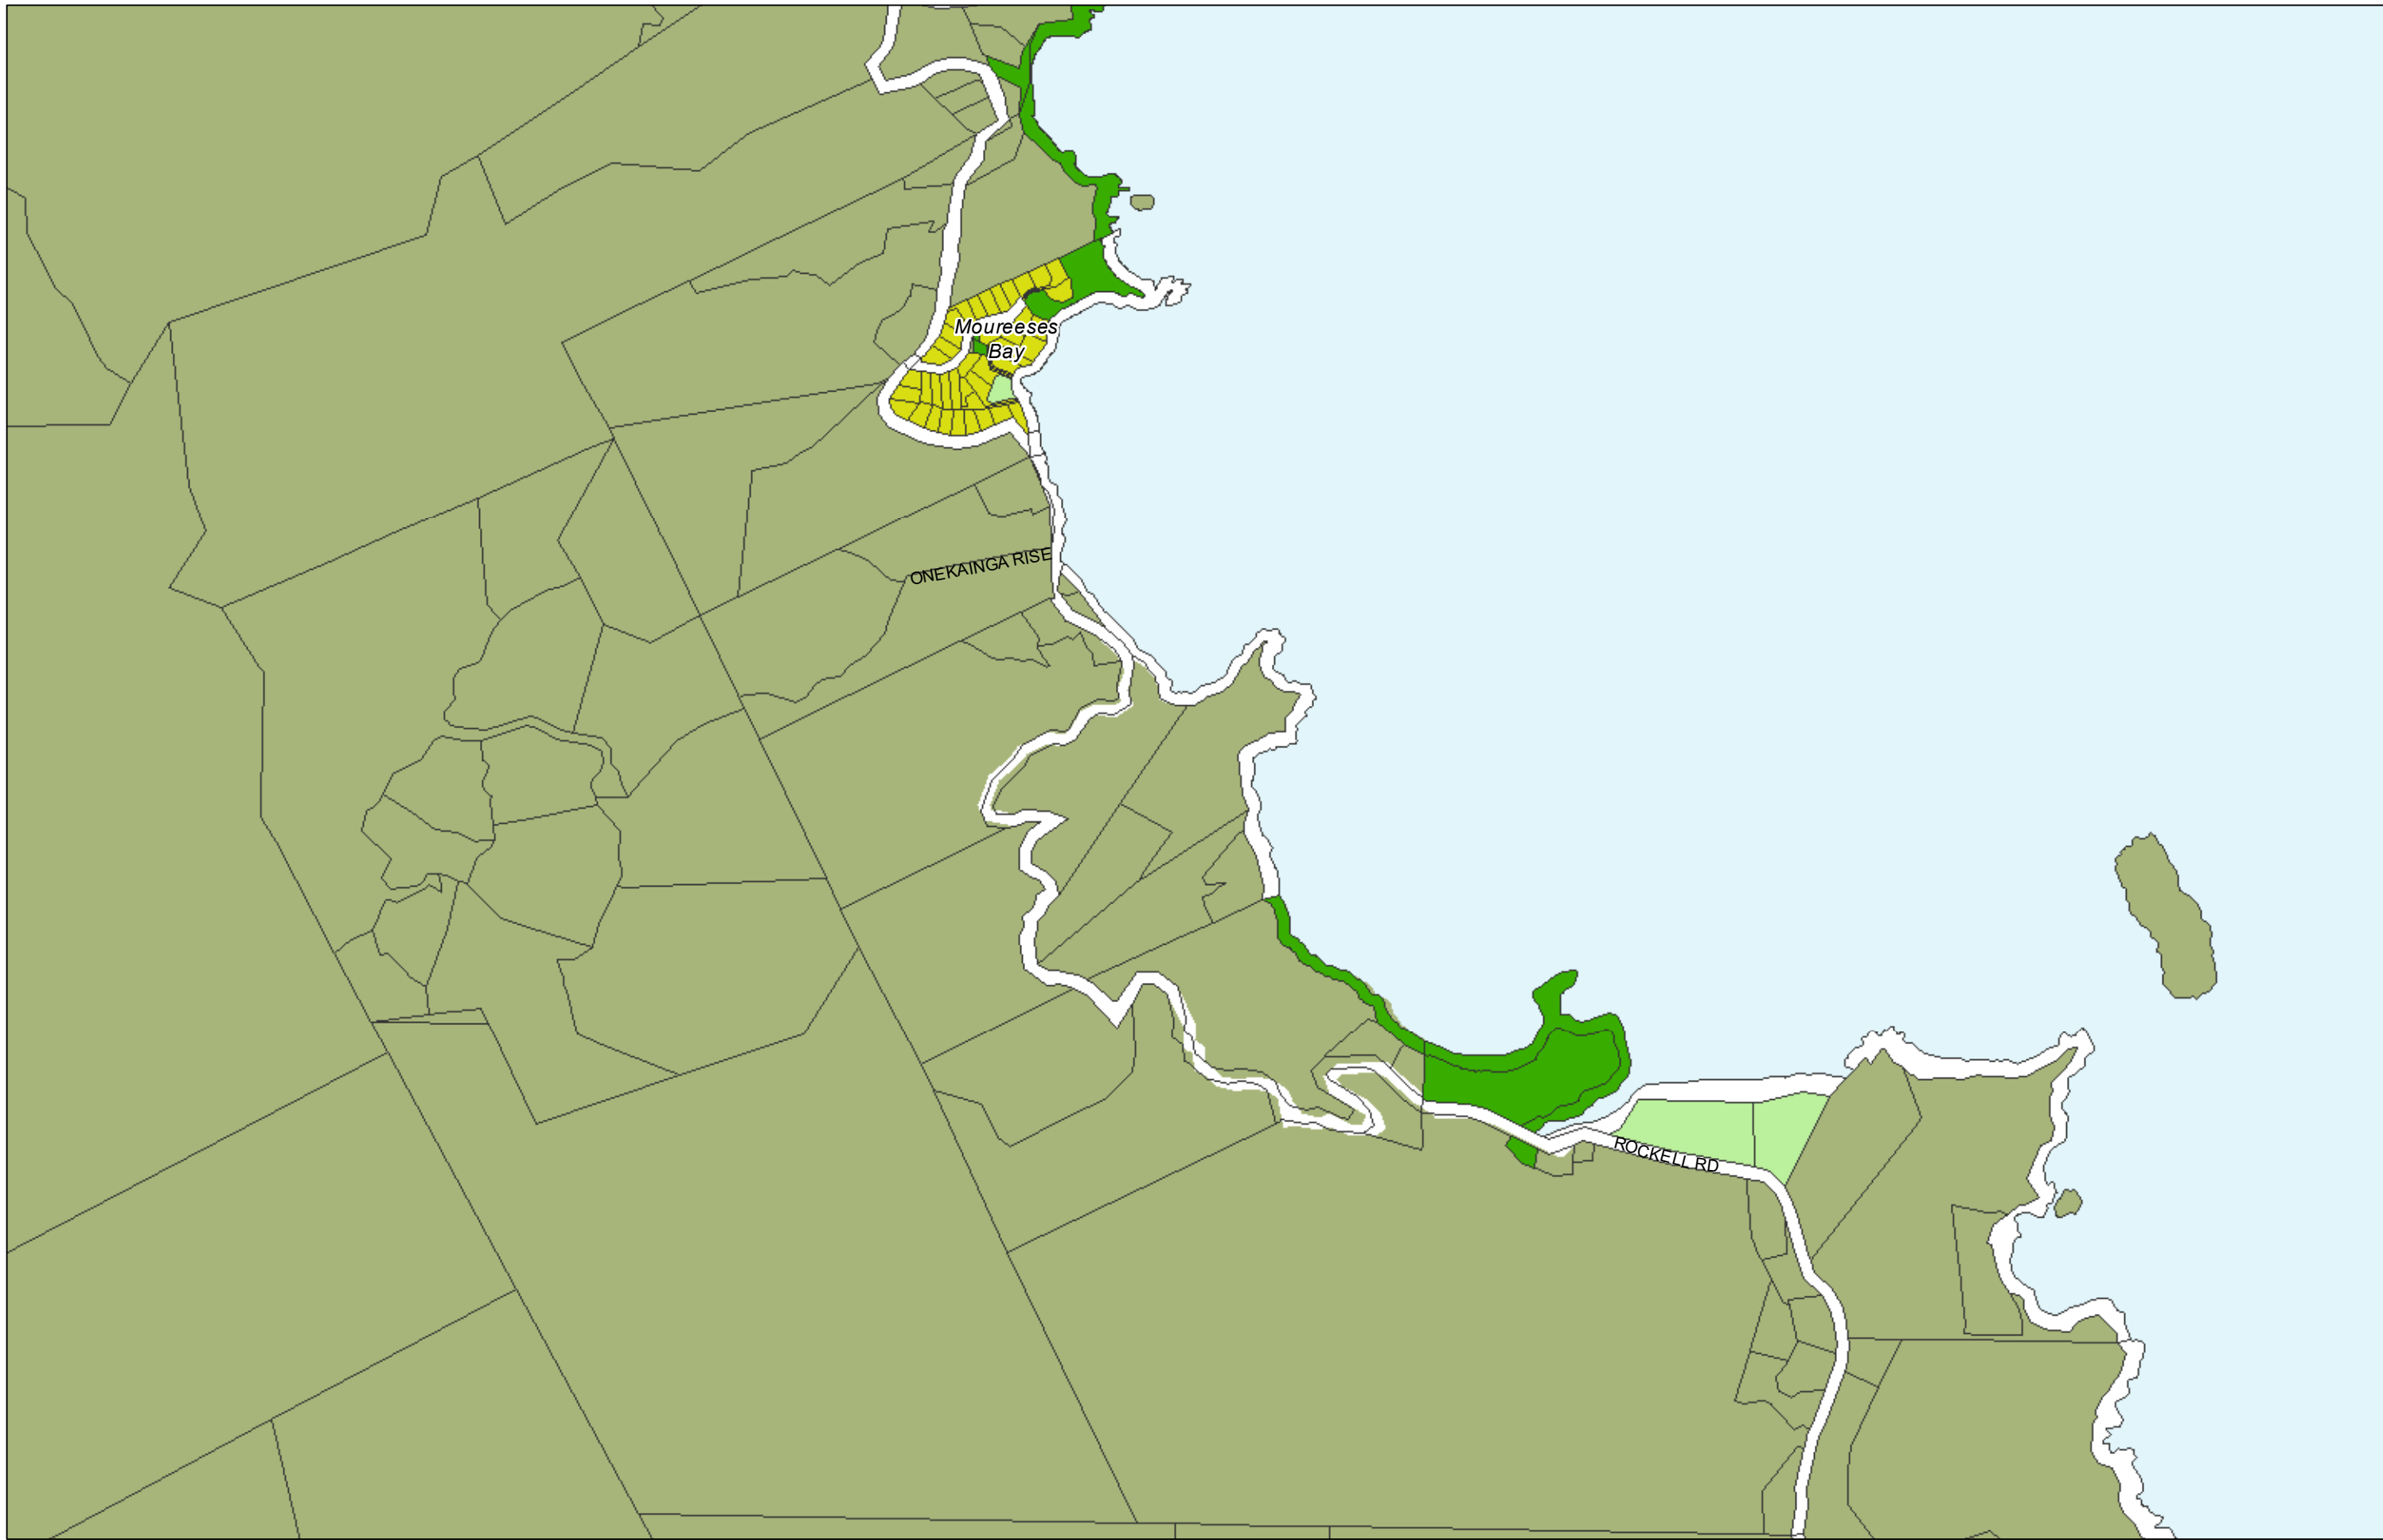

(C) Crown Copyright Reserved.

WHANGAREI DISTRICT COUNCIL OPERATIVE PLANNING MAP

**Area Specific Matters - Map 24
Moureeses Bay**