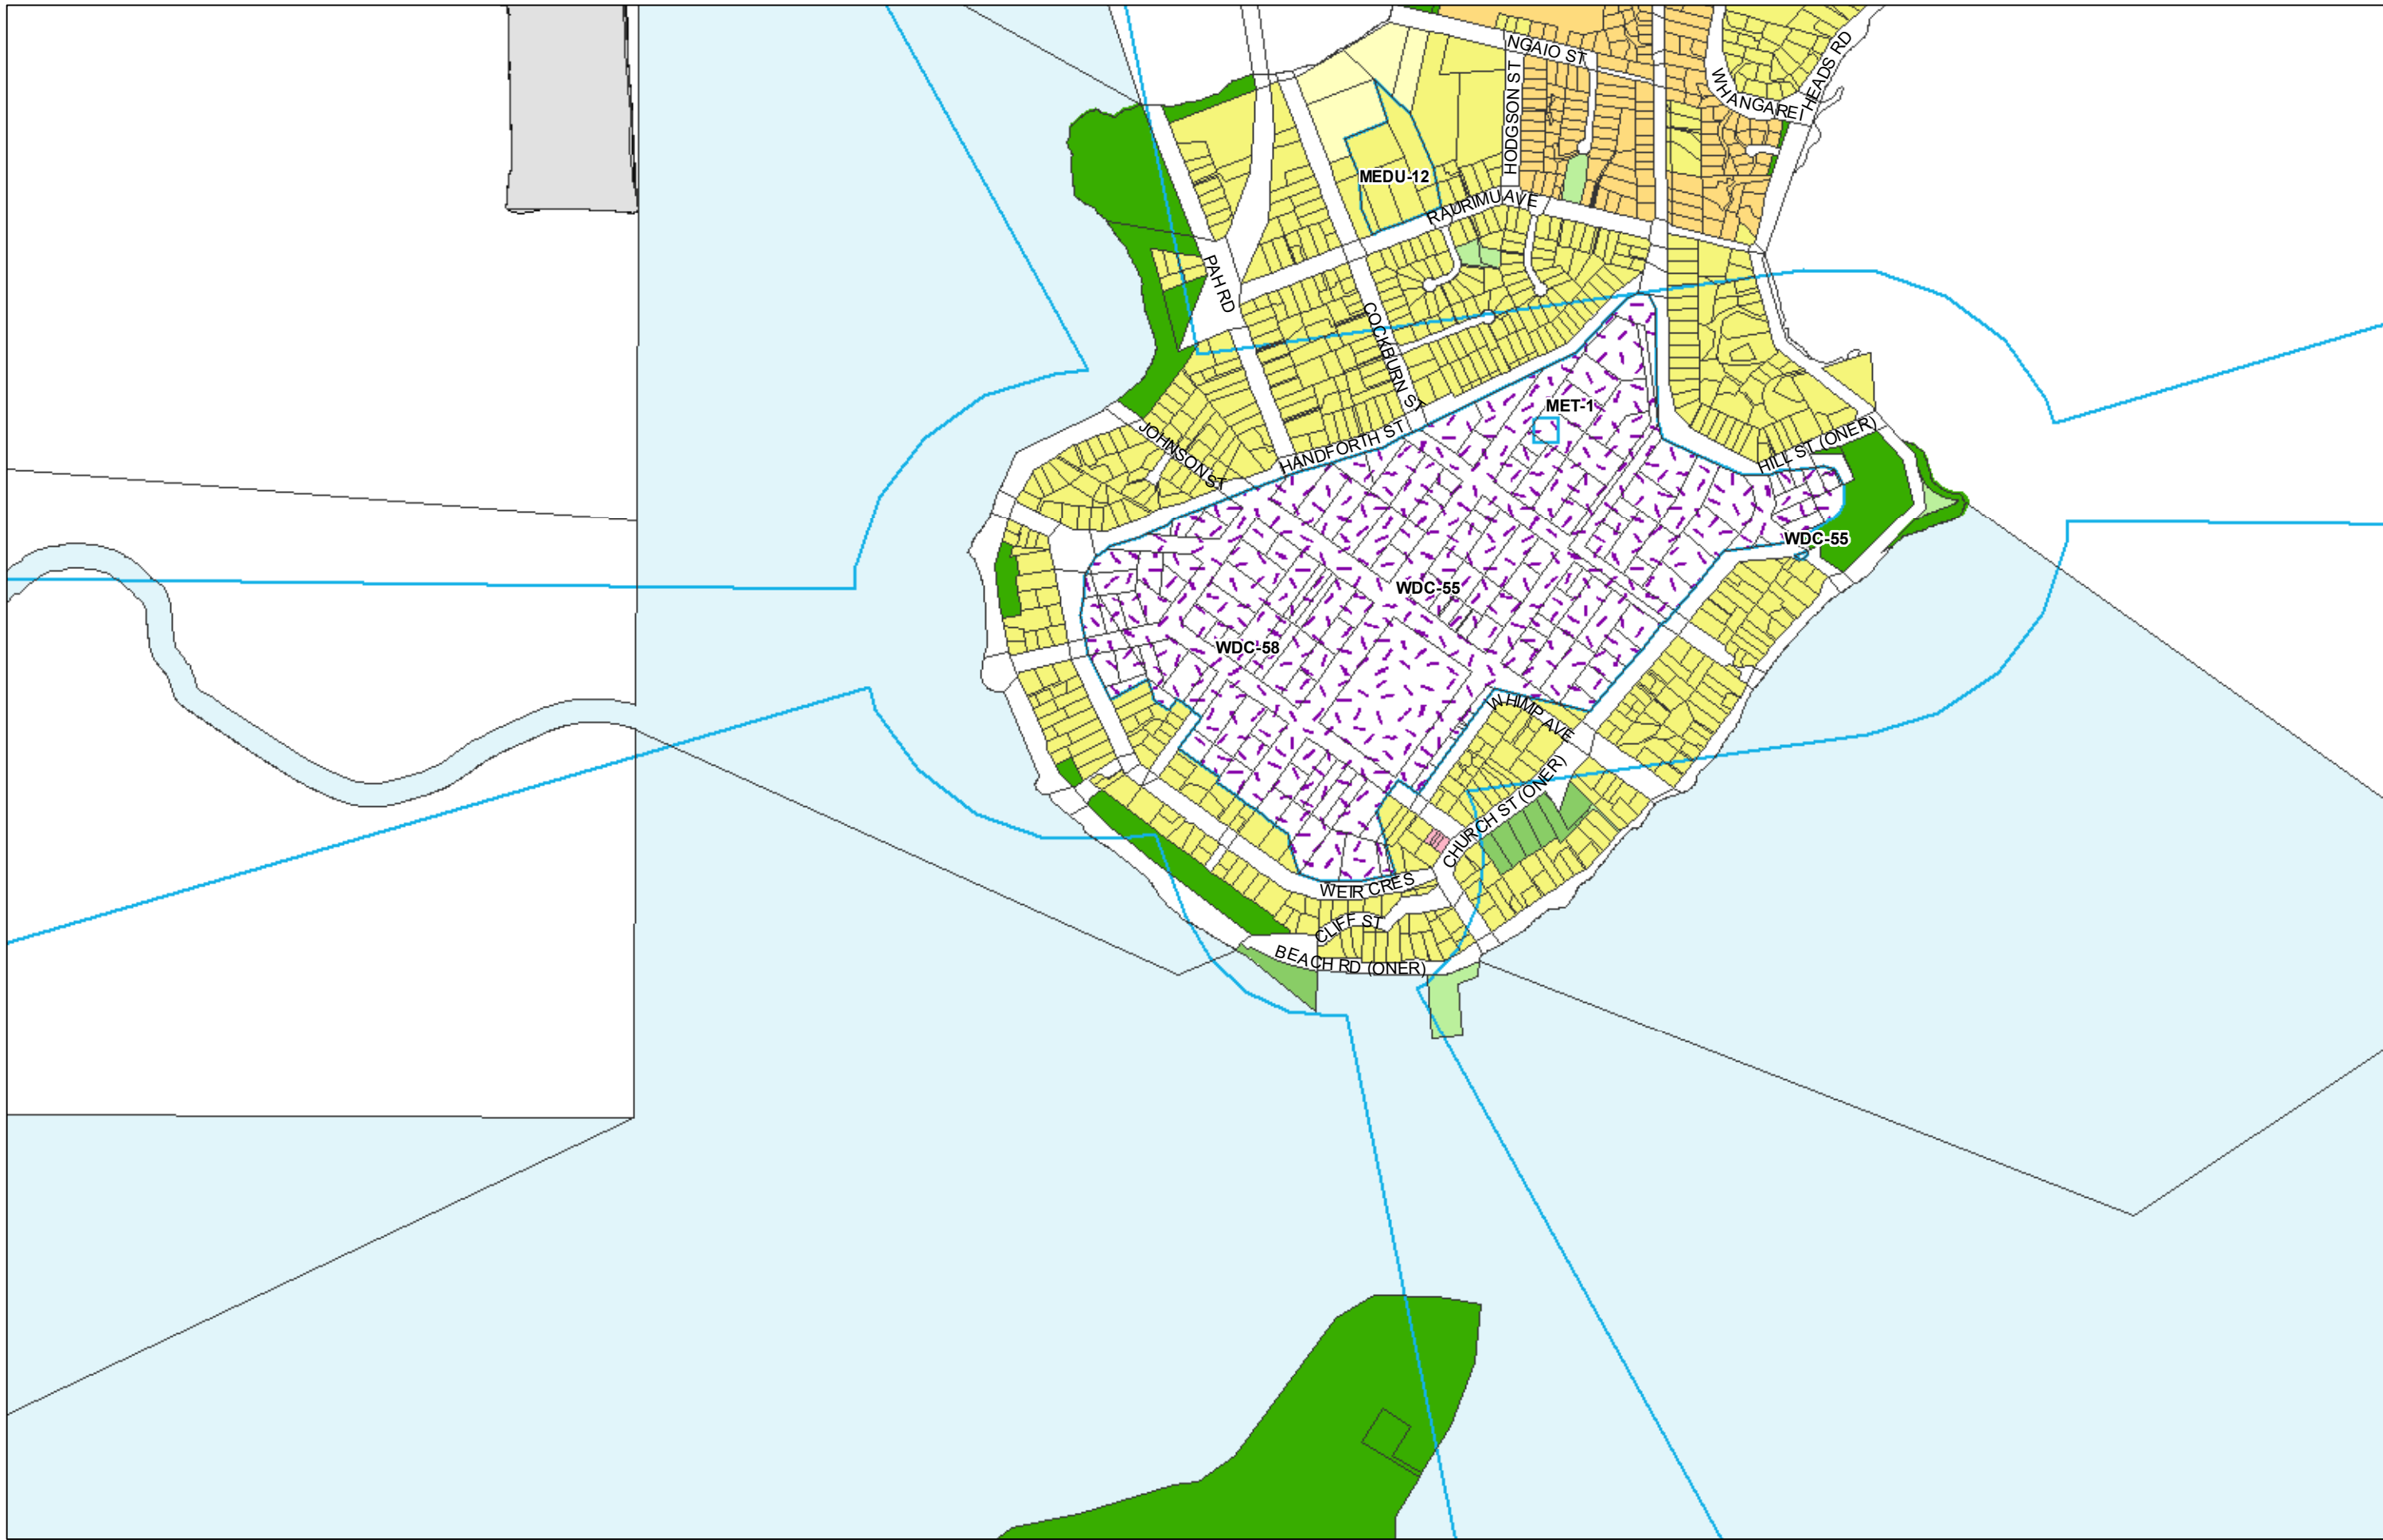

(C) Crown Copyright Reserved.

WHANGAREI DISTRICT COUNCIL OPERATIVE PLANNING MAP

Area Specific Matters - Map 76 Onerahi