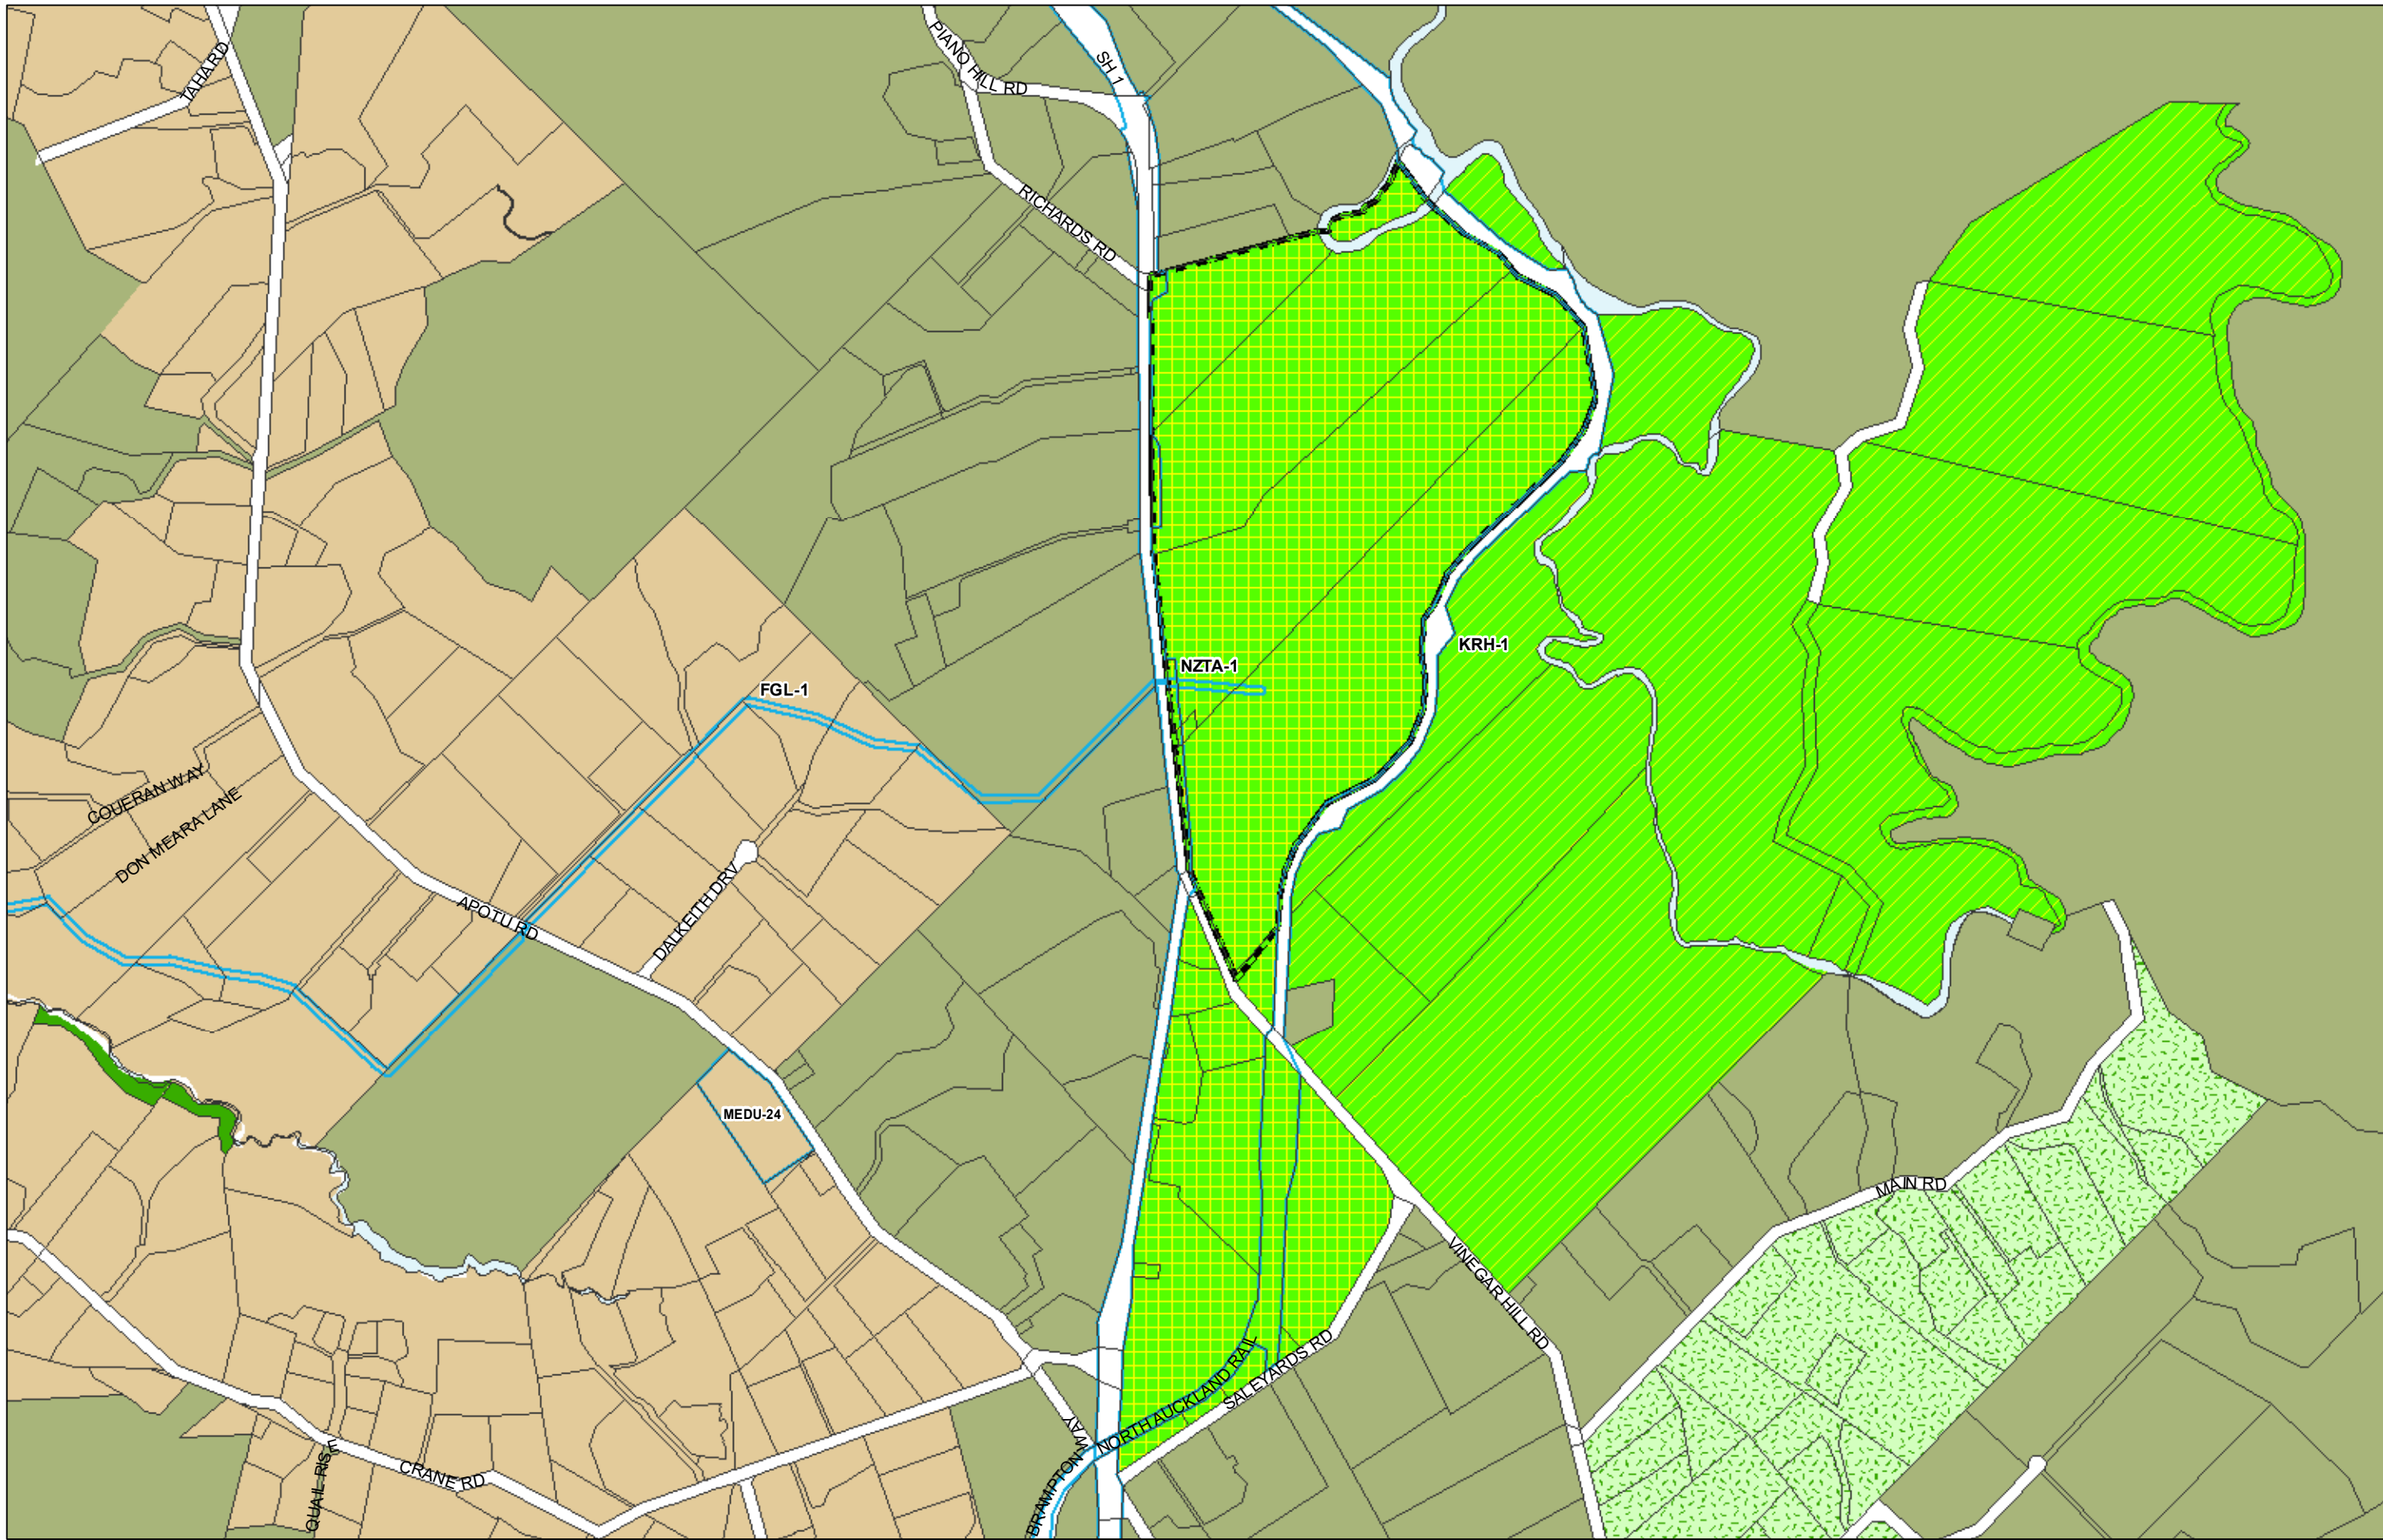

(C) Crown Copyright Reserved.

WHANGAREI DISTRICT COUNCIL OPERATIVE PLANNING MAP

Area Specific Matters - Map 53 Kauri