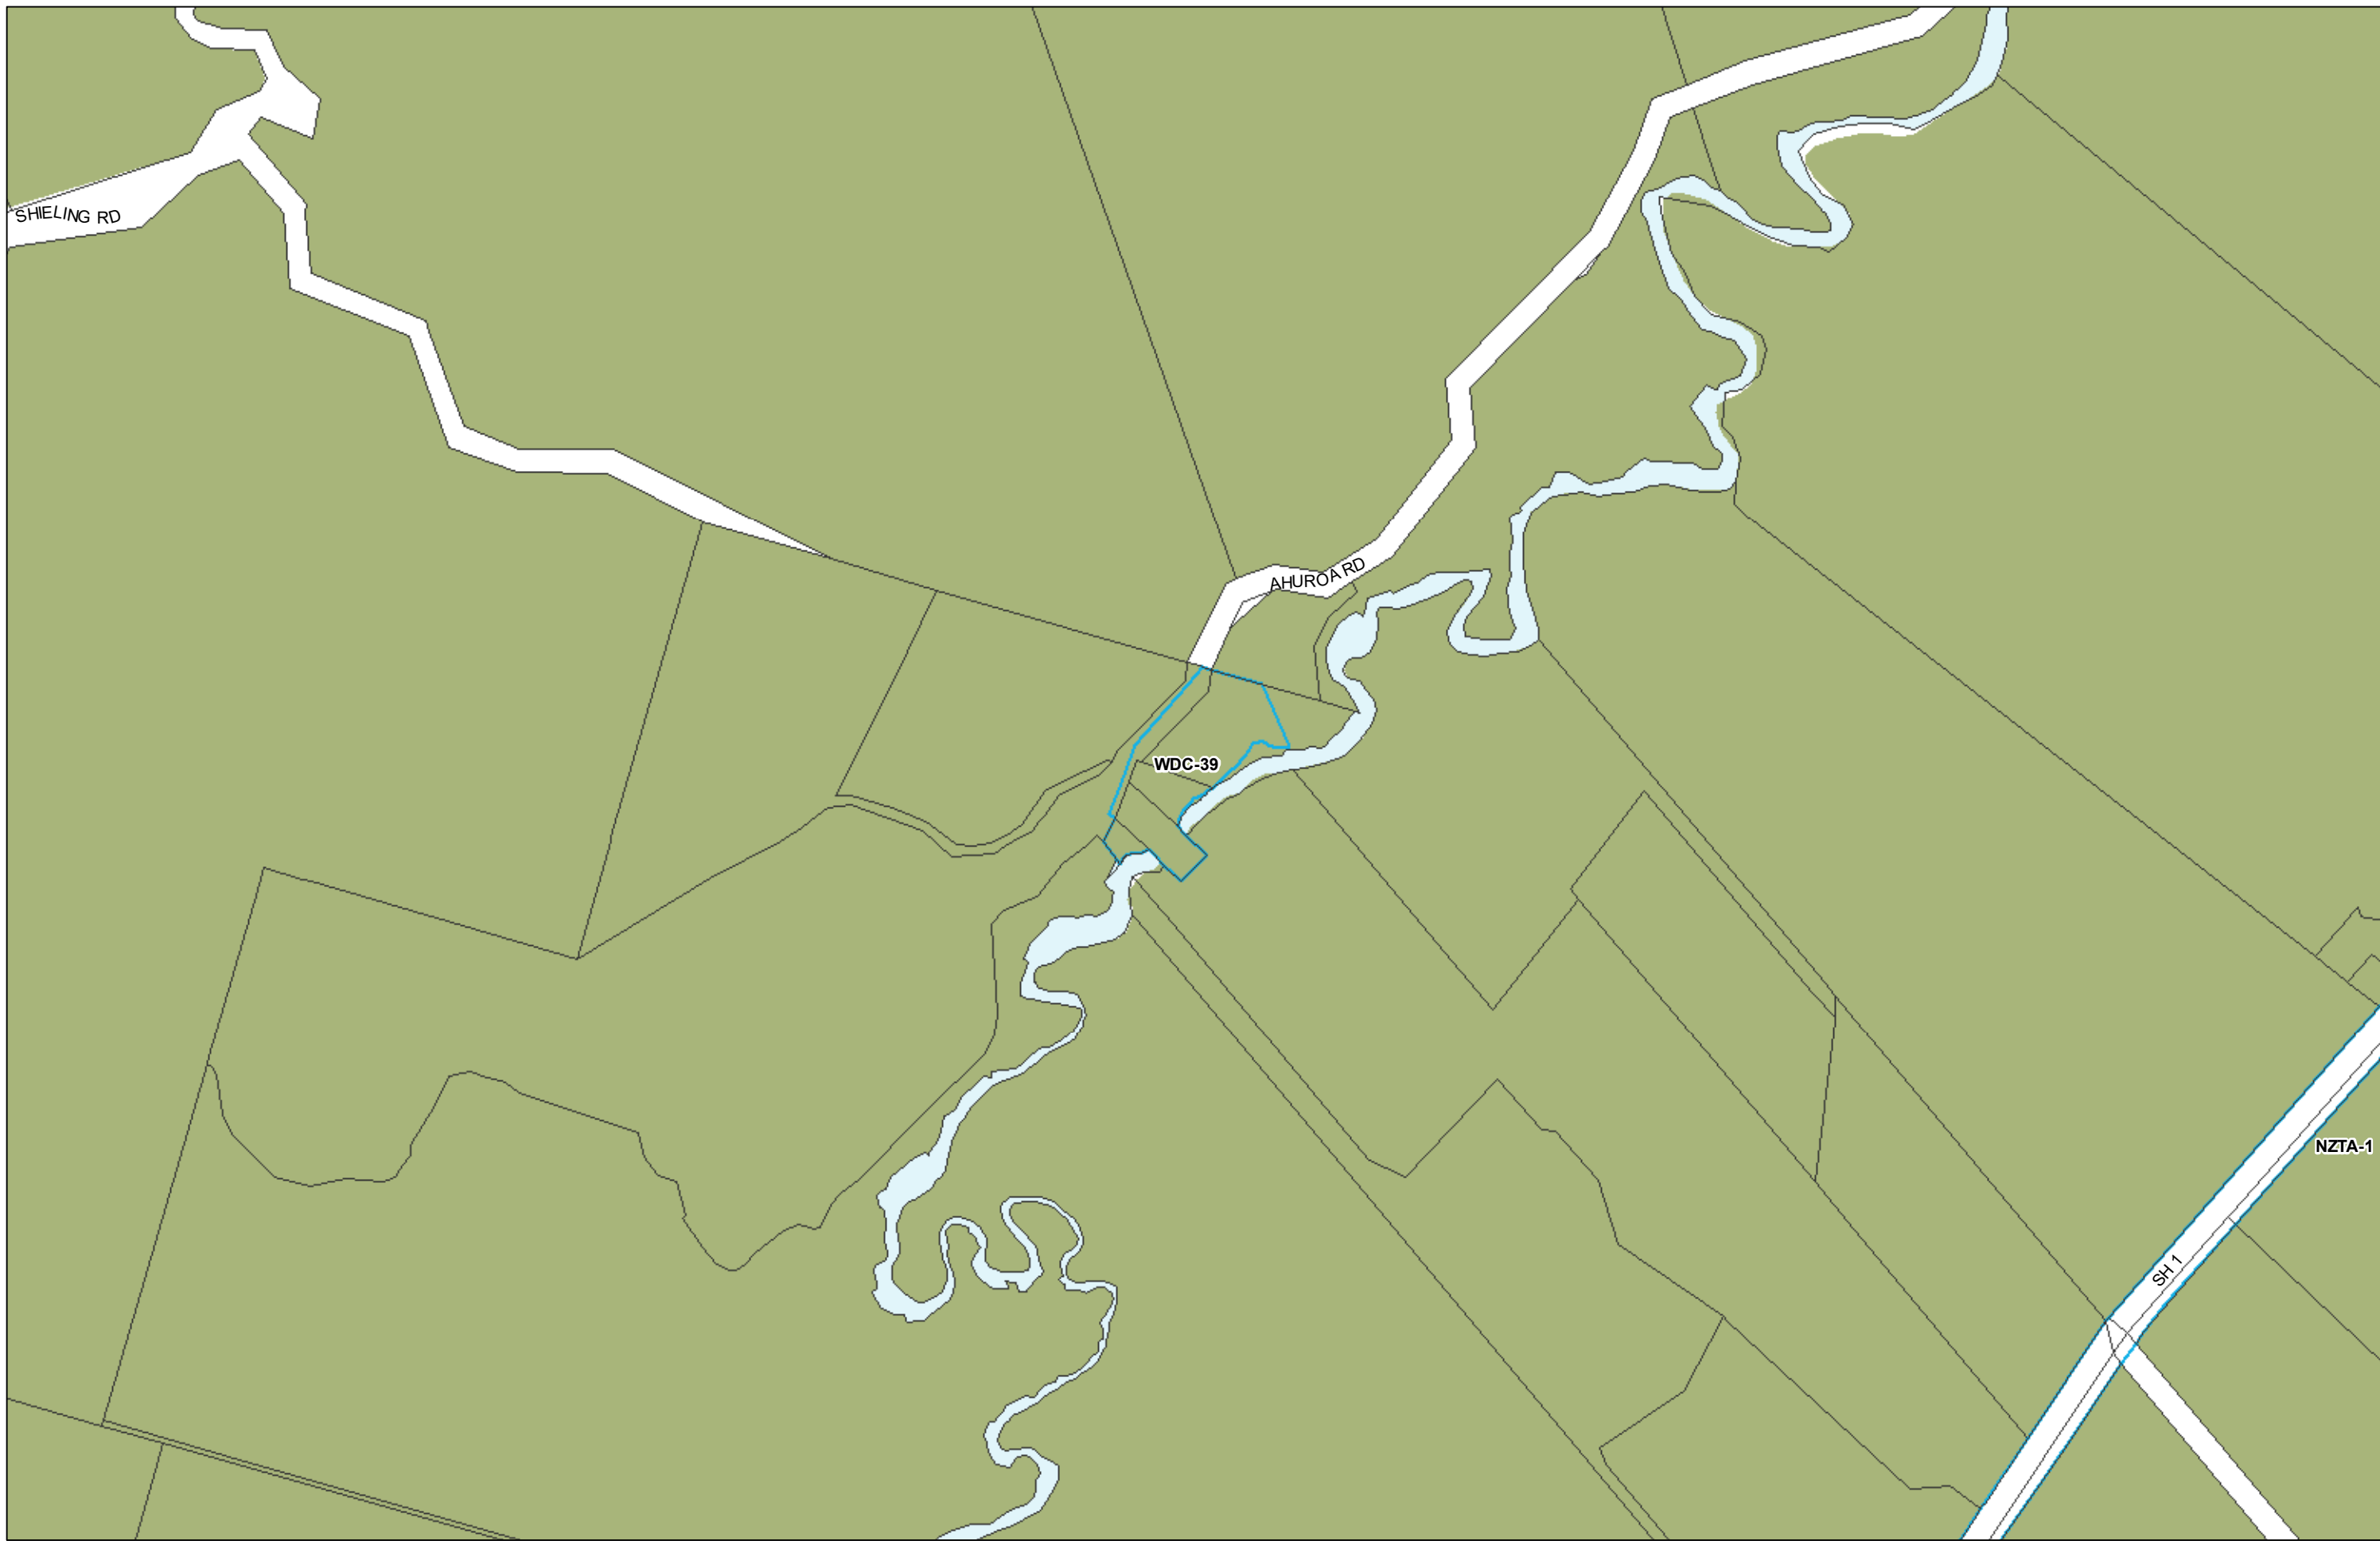

WHANGAREI DISTRICT COUNCIL OPERATIVE PLANNING MAP

**Area Specific Matters - Map 20-2
Companion Map 7**