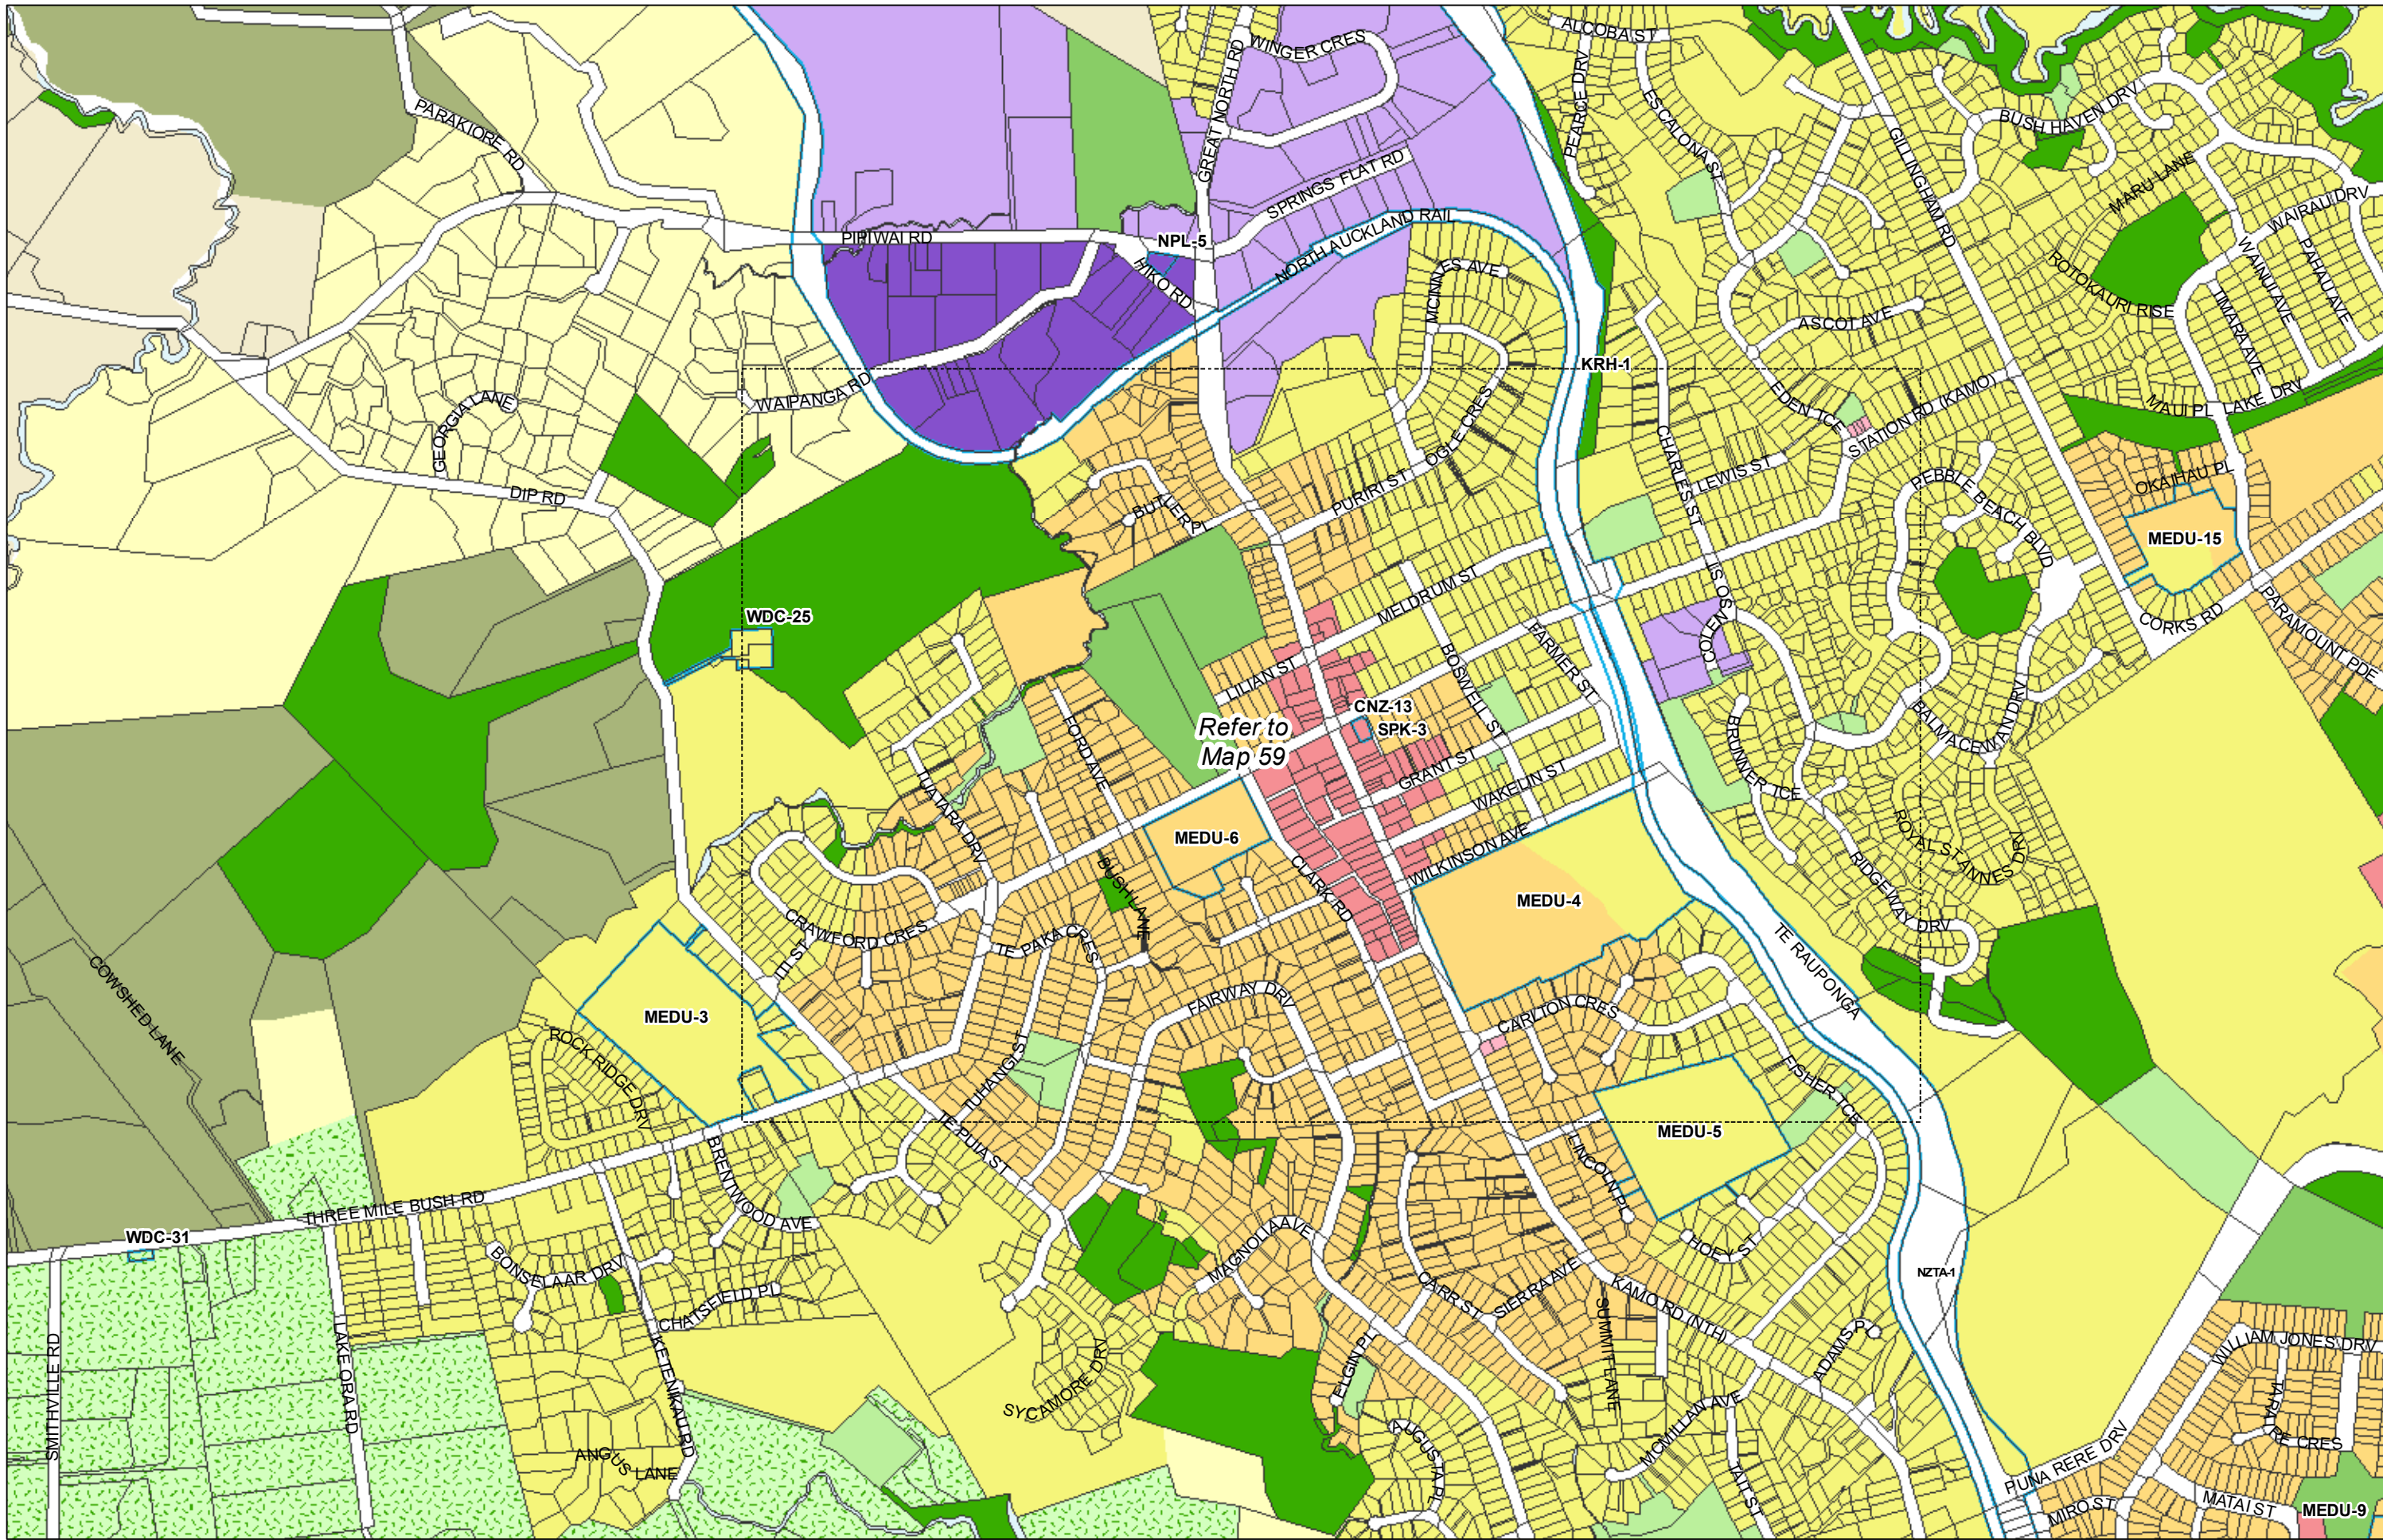

WHANGAREI DISTRICT COUNCIL OPERATIVE PLANNING MAP

**Area Specific Matters - Map 58
Kamo**