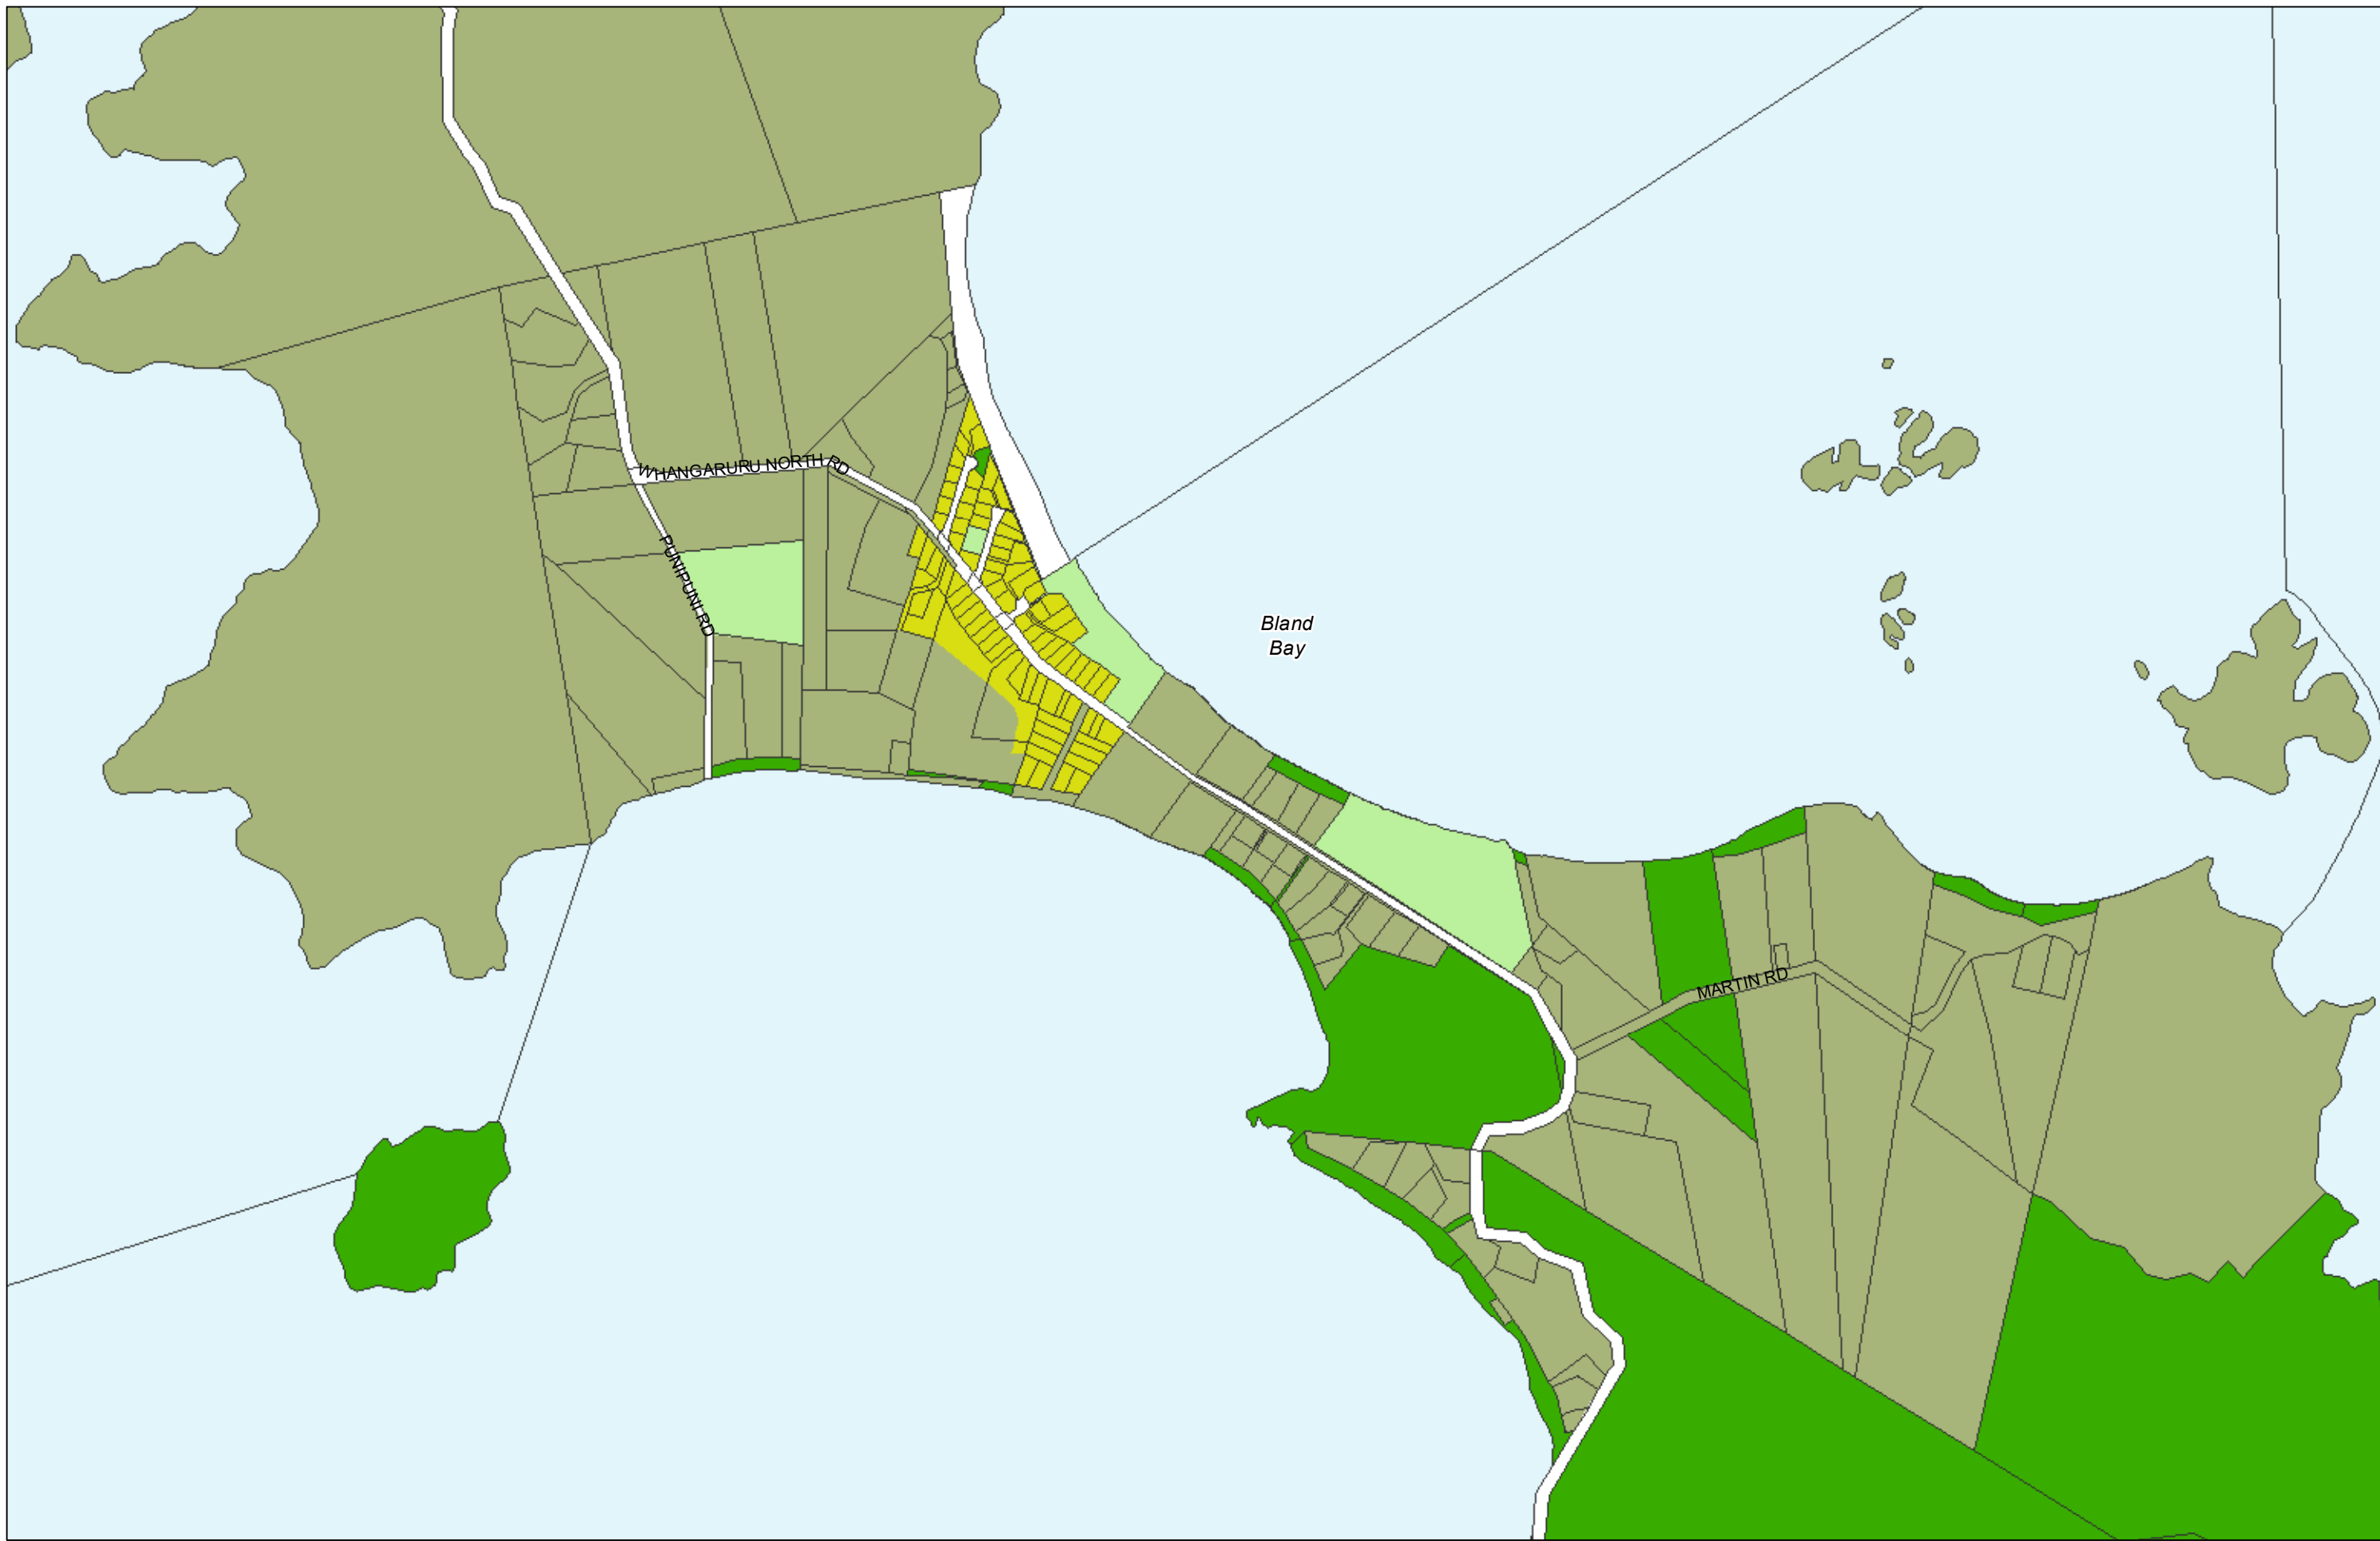

(C) Crown Copyright Reserved.

WHANGAREI DISTRICT COUNCIL OPERATIVE PLANNING MAP

**Area Specific Matters - Map 21
Whangaruru/Bland Bay**