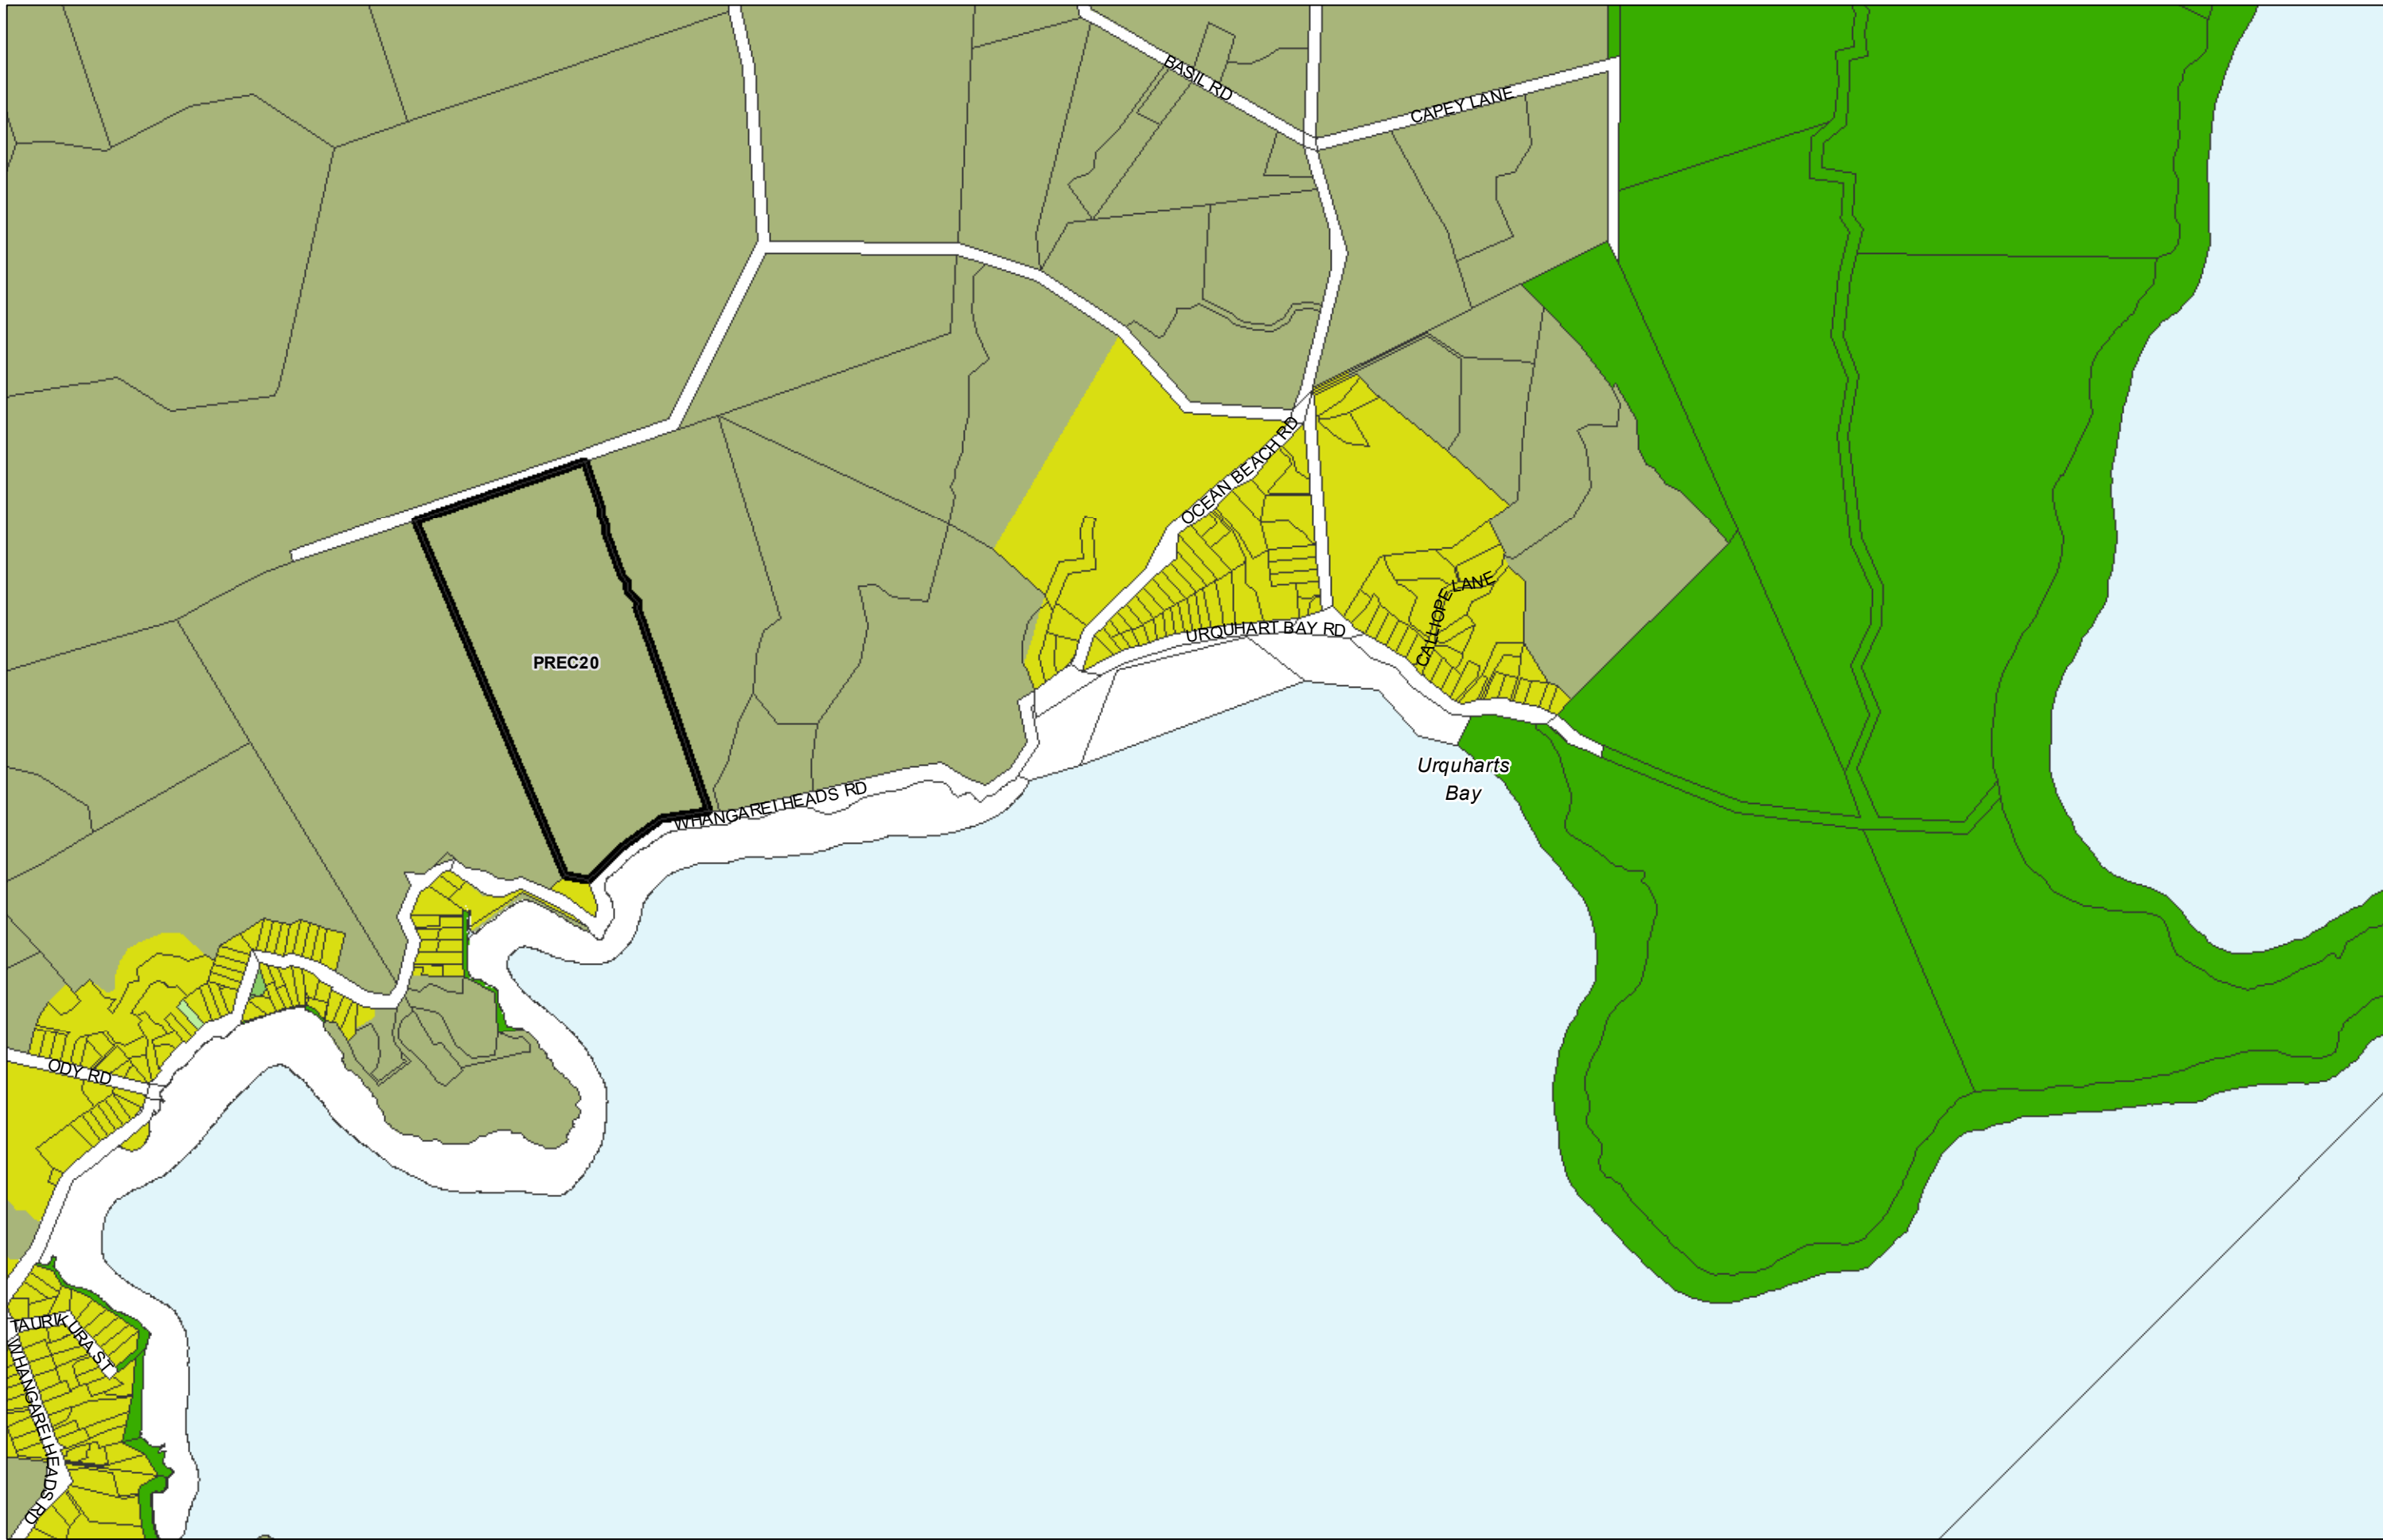

(C) Crown Copyright Reserved.

WHANGAREI DISTRICT COUNCIL OPERATIVE PLANNING MAP

**Area Specific Matters - Map 39
Urquharts Bay**