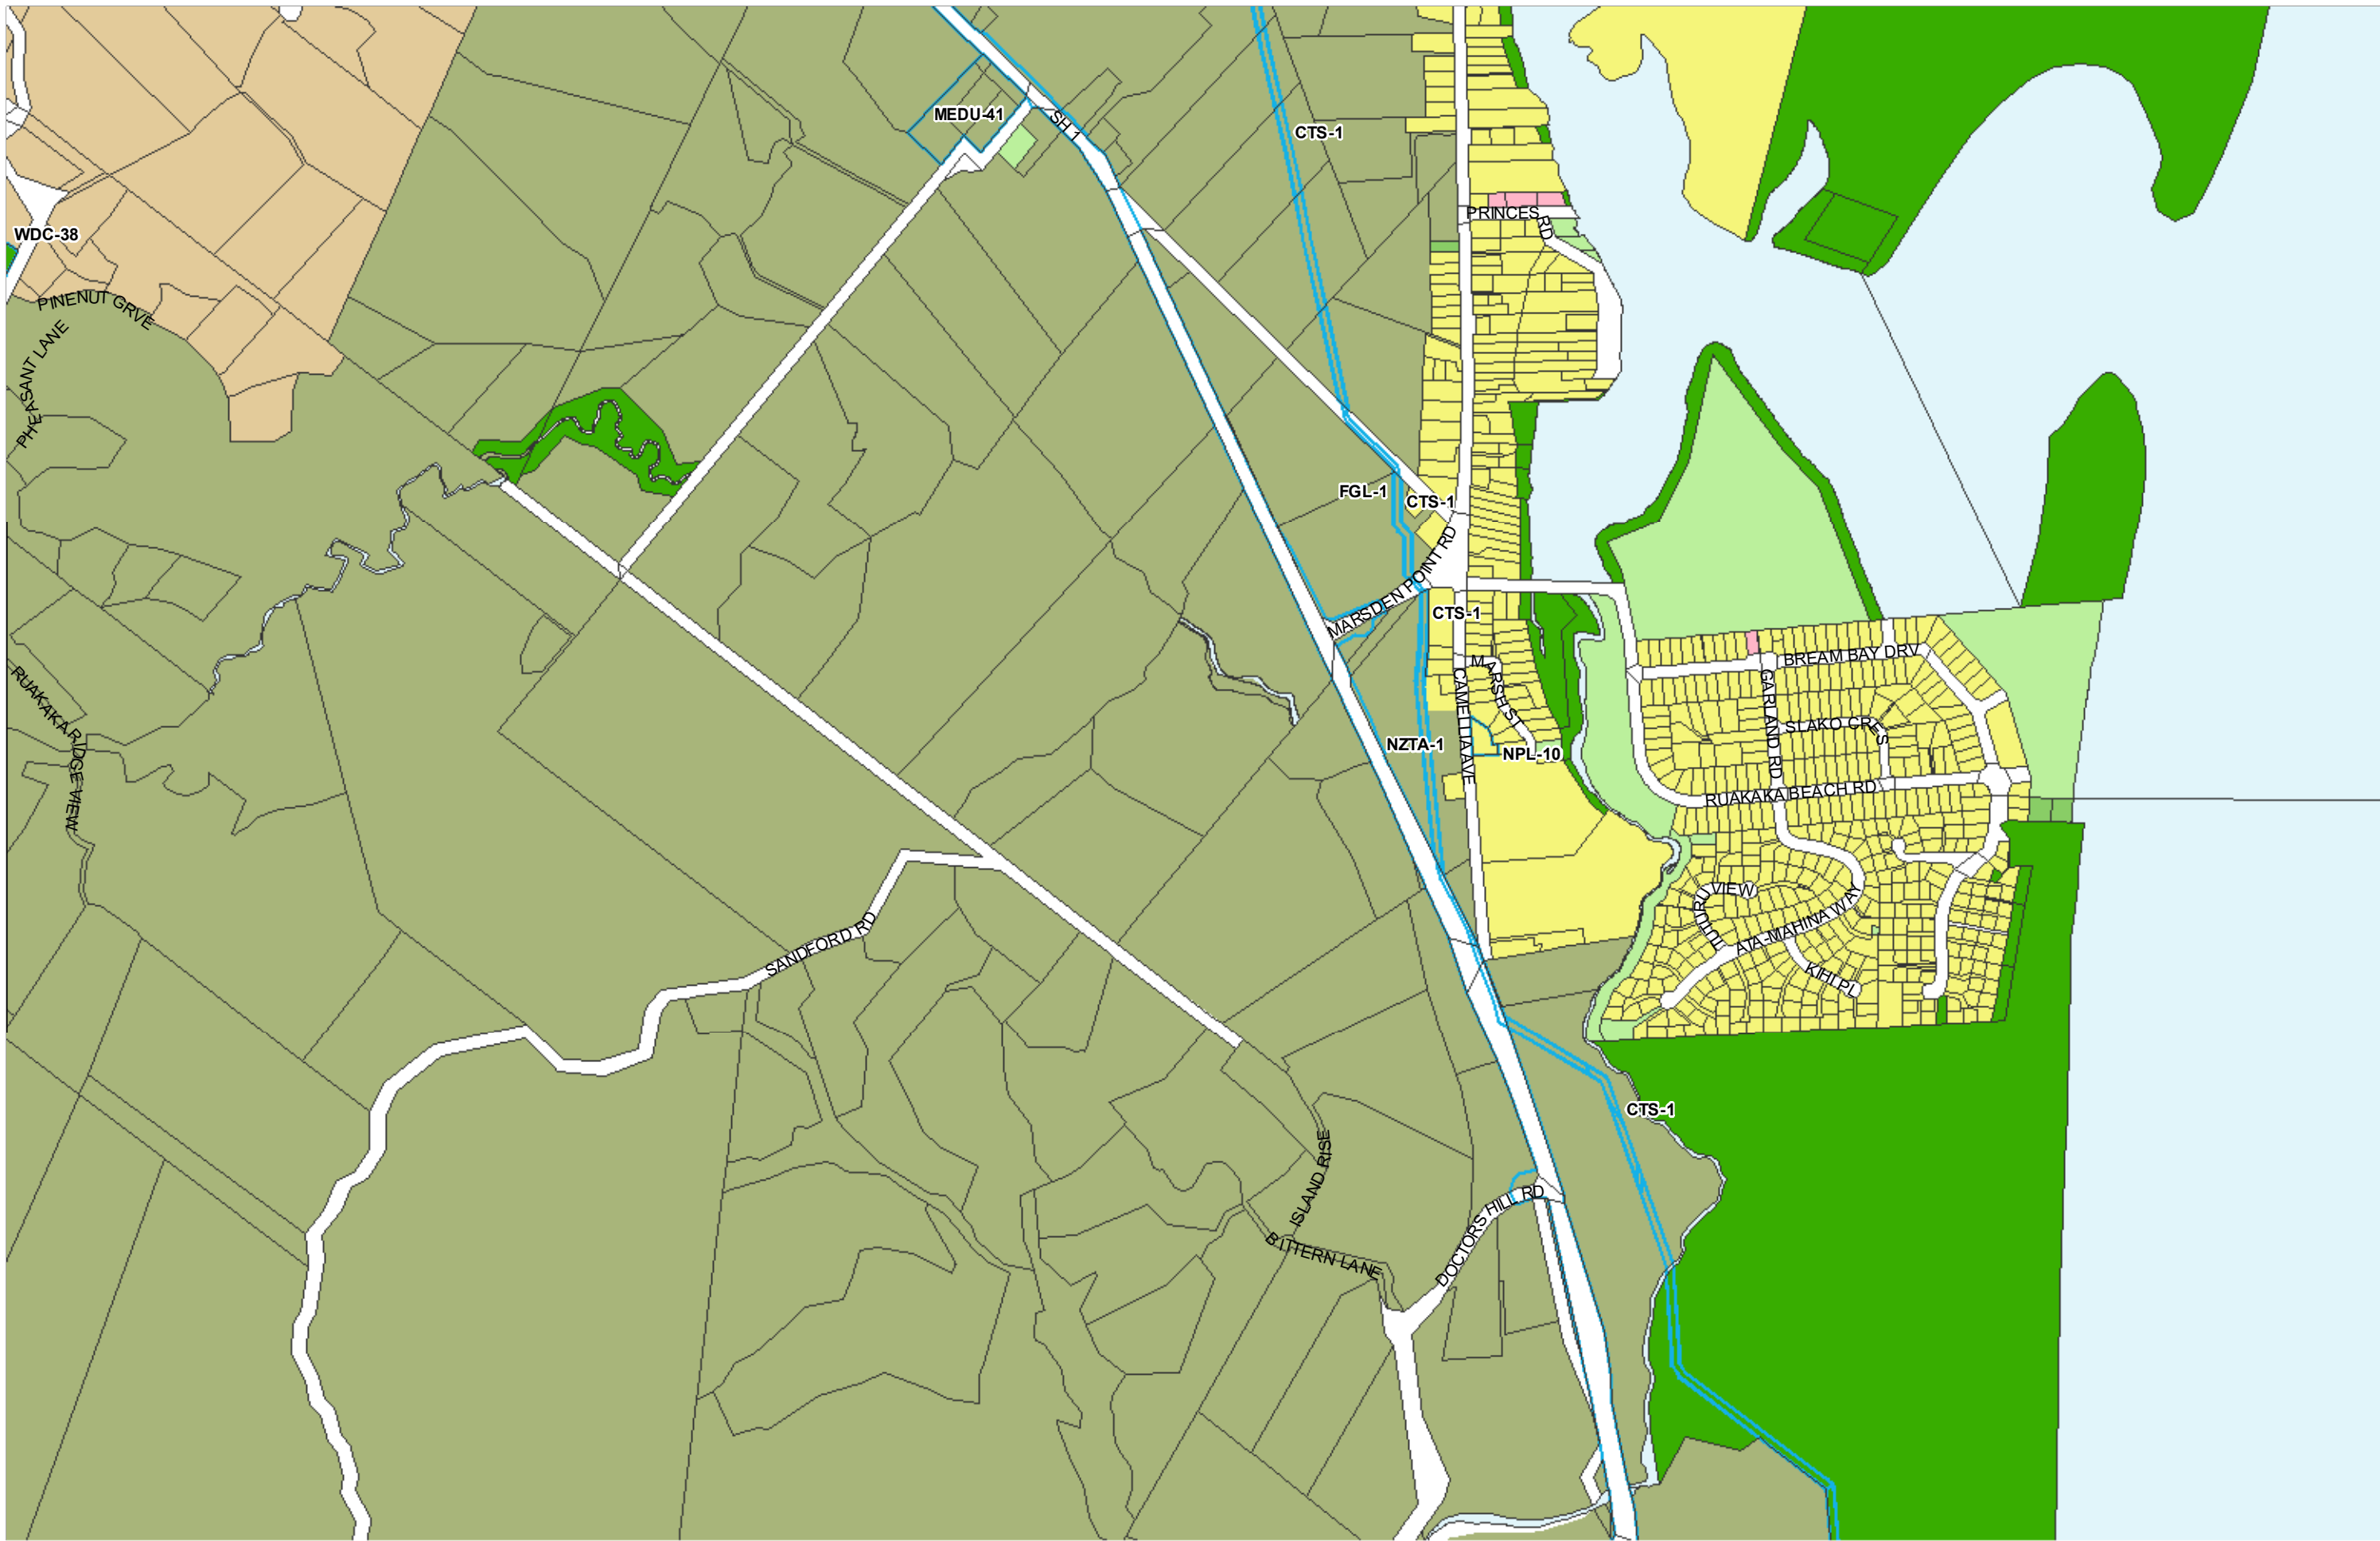

(C) Crown Copyright Reserved.

WHANGAREI DISTRICT COUNCIL OPERATIVE PLANNING MAP

Area Specific Matters - Map 47 Ruakaka