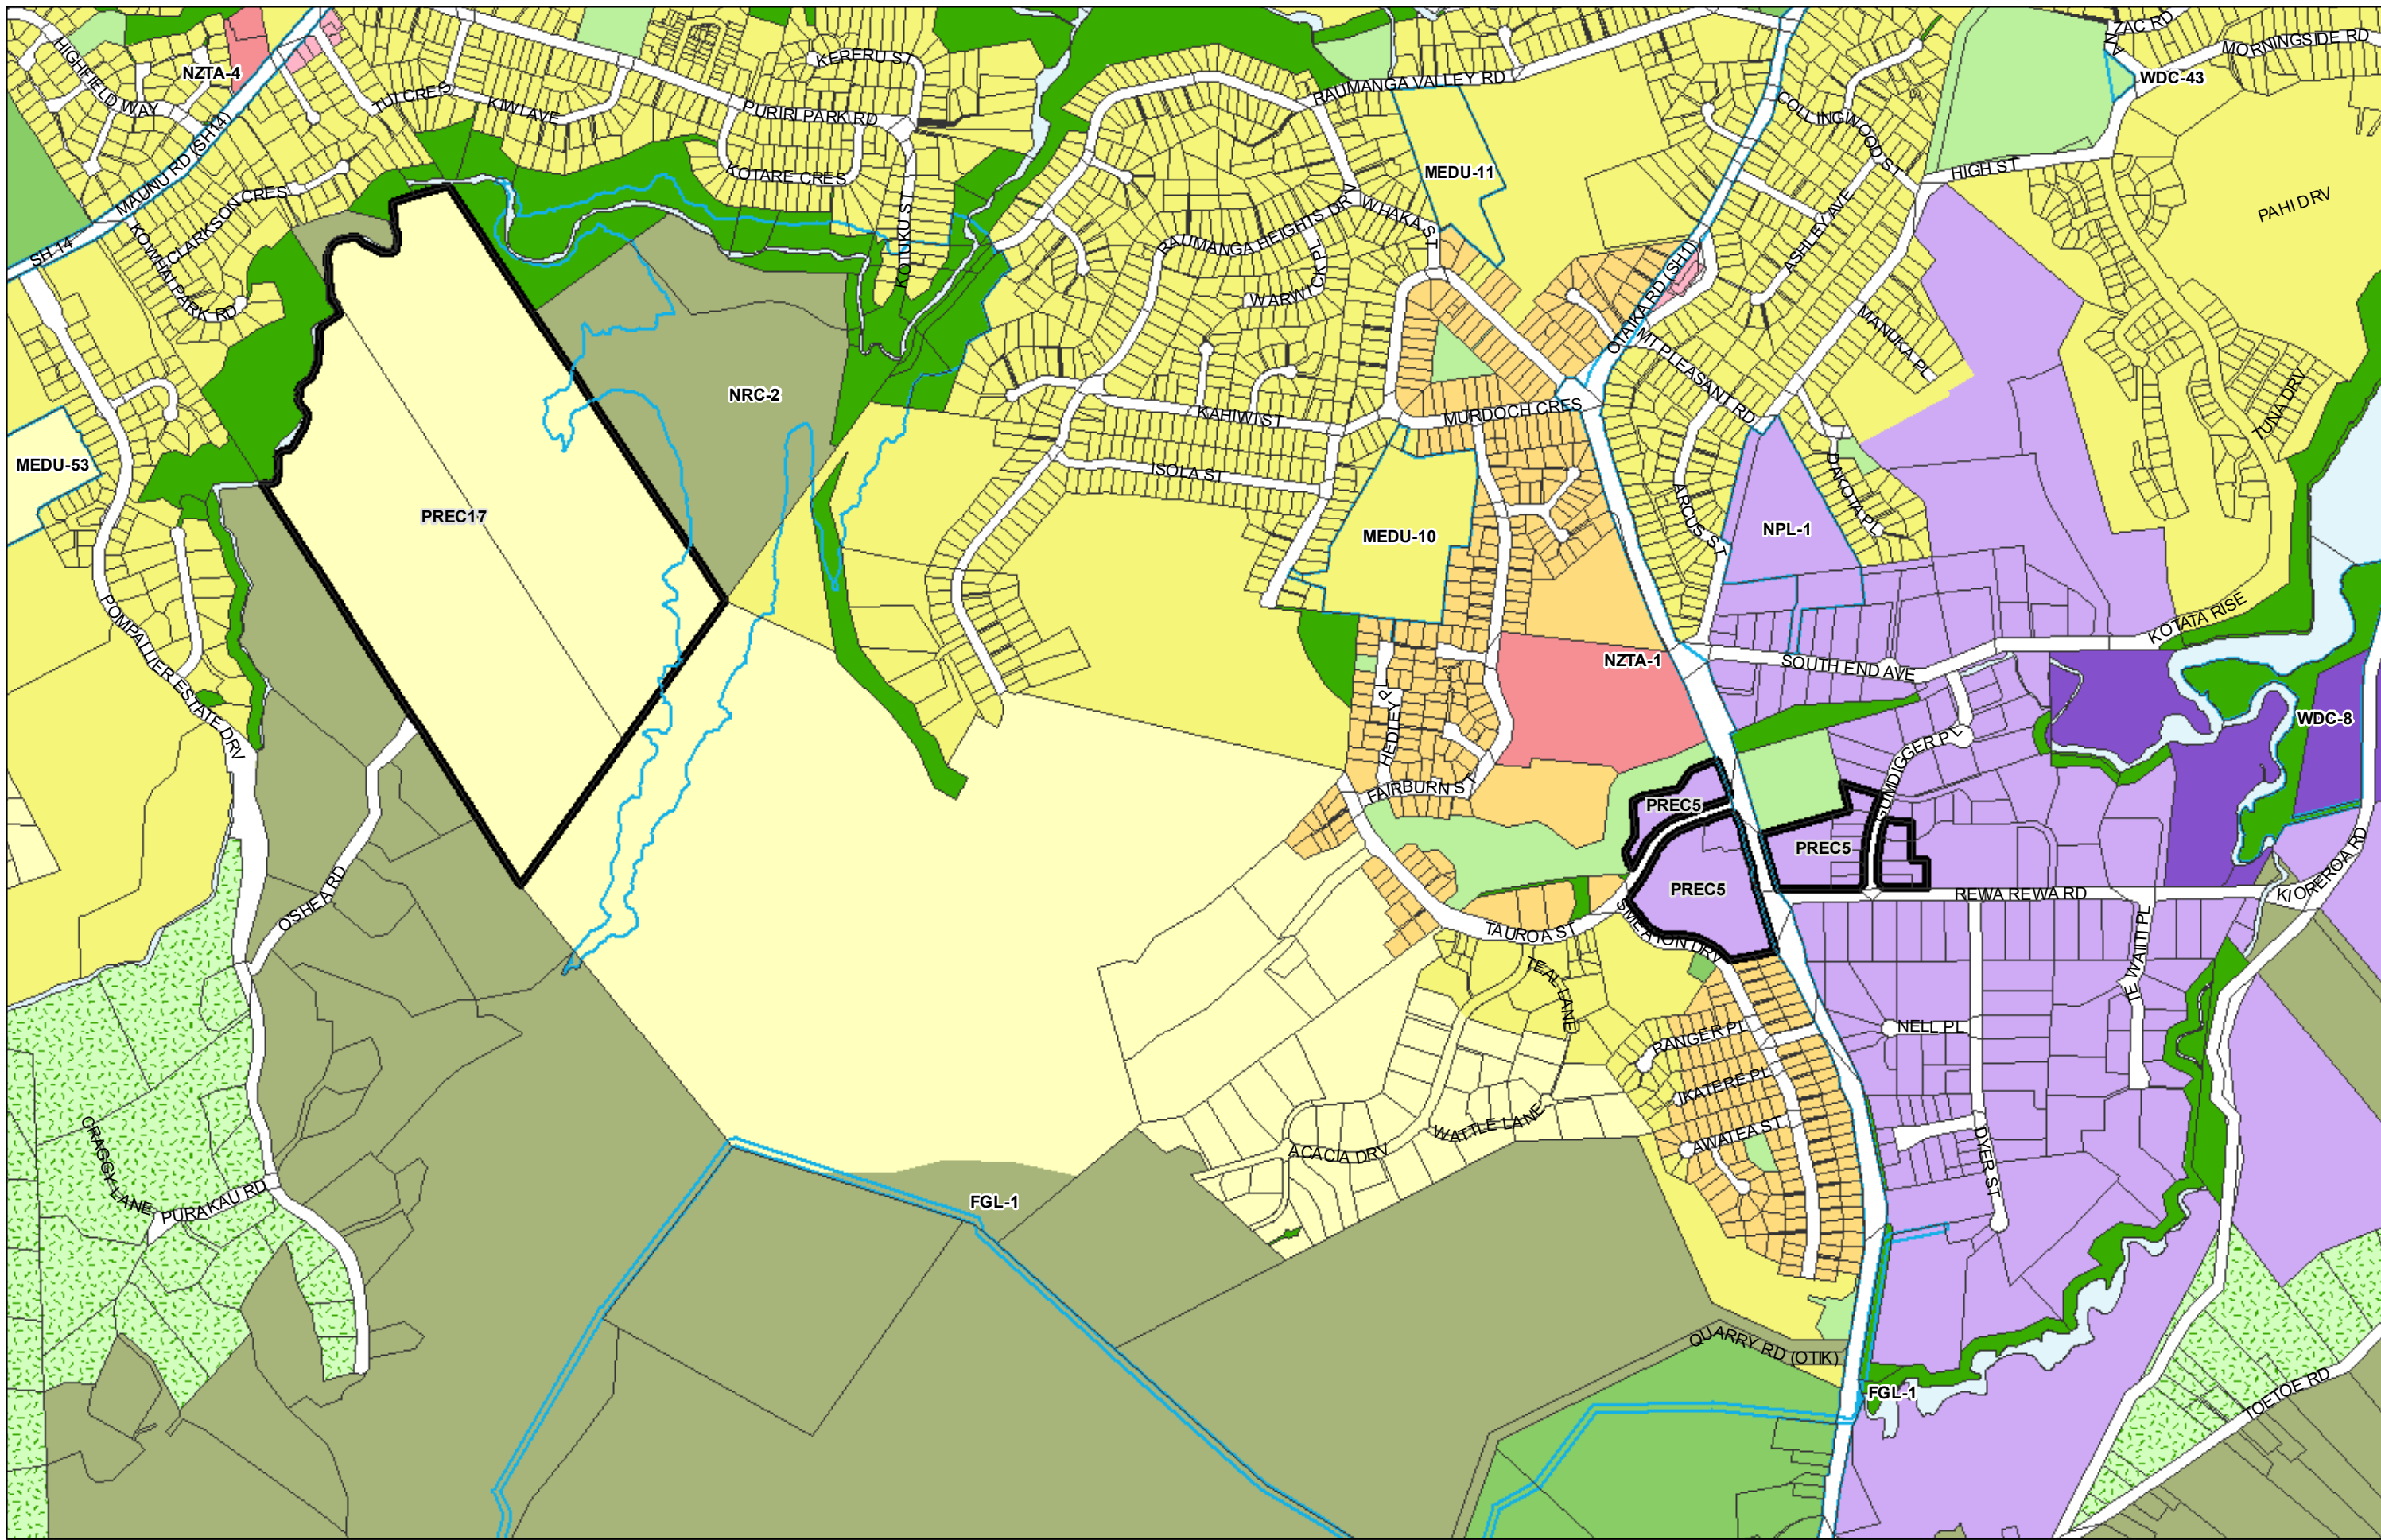

(C) Crown Copyright Reserved.

WHANGAREI DISTRICT COUNCIL OPERATIVE PLANNING MAP

Area Specific Matters - Map 72 Raumanga