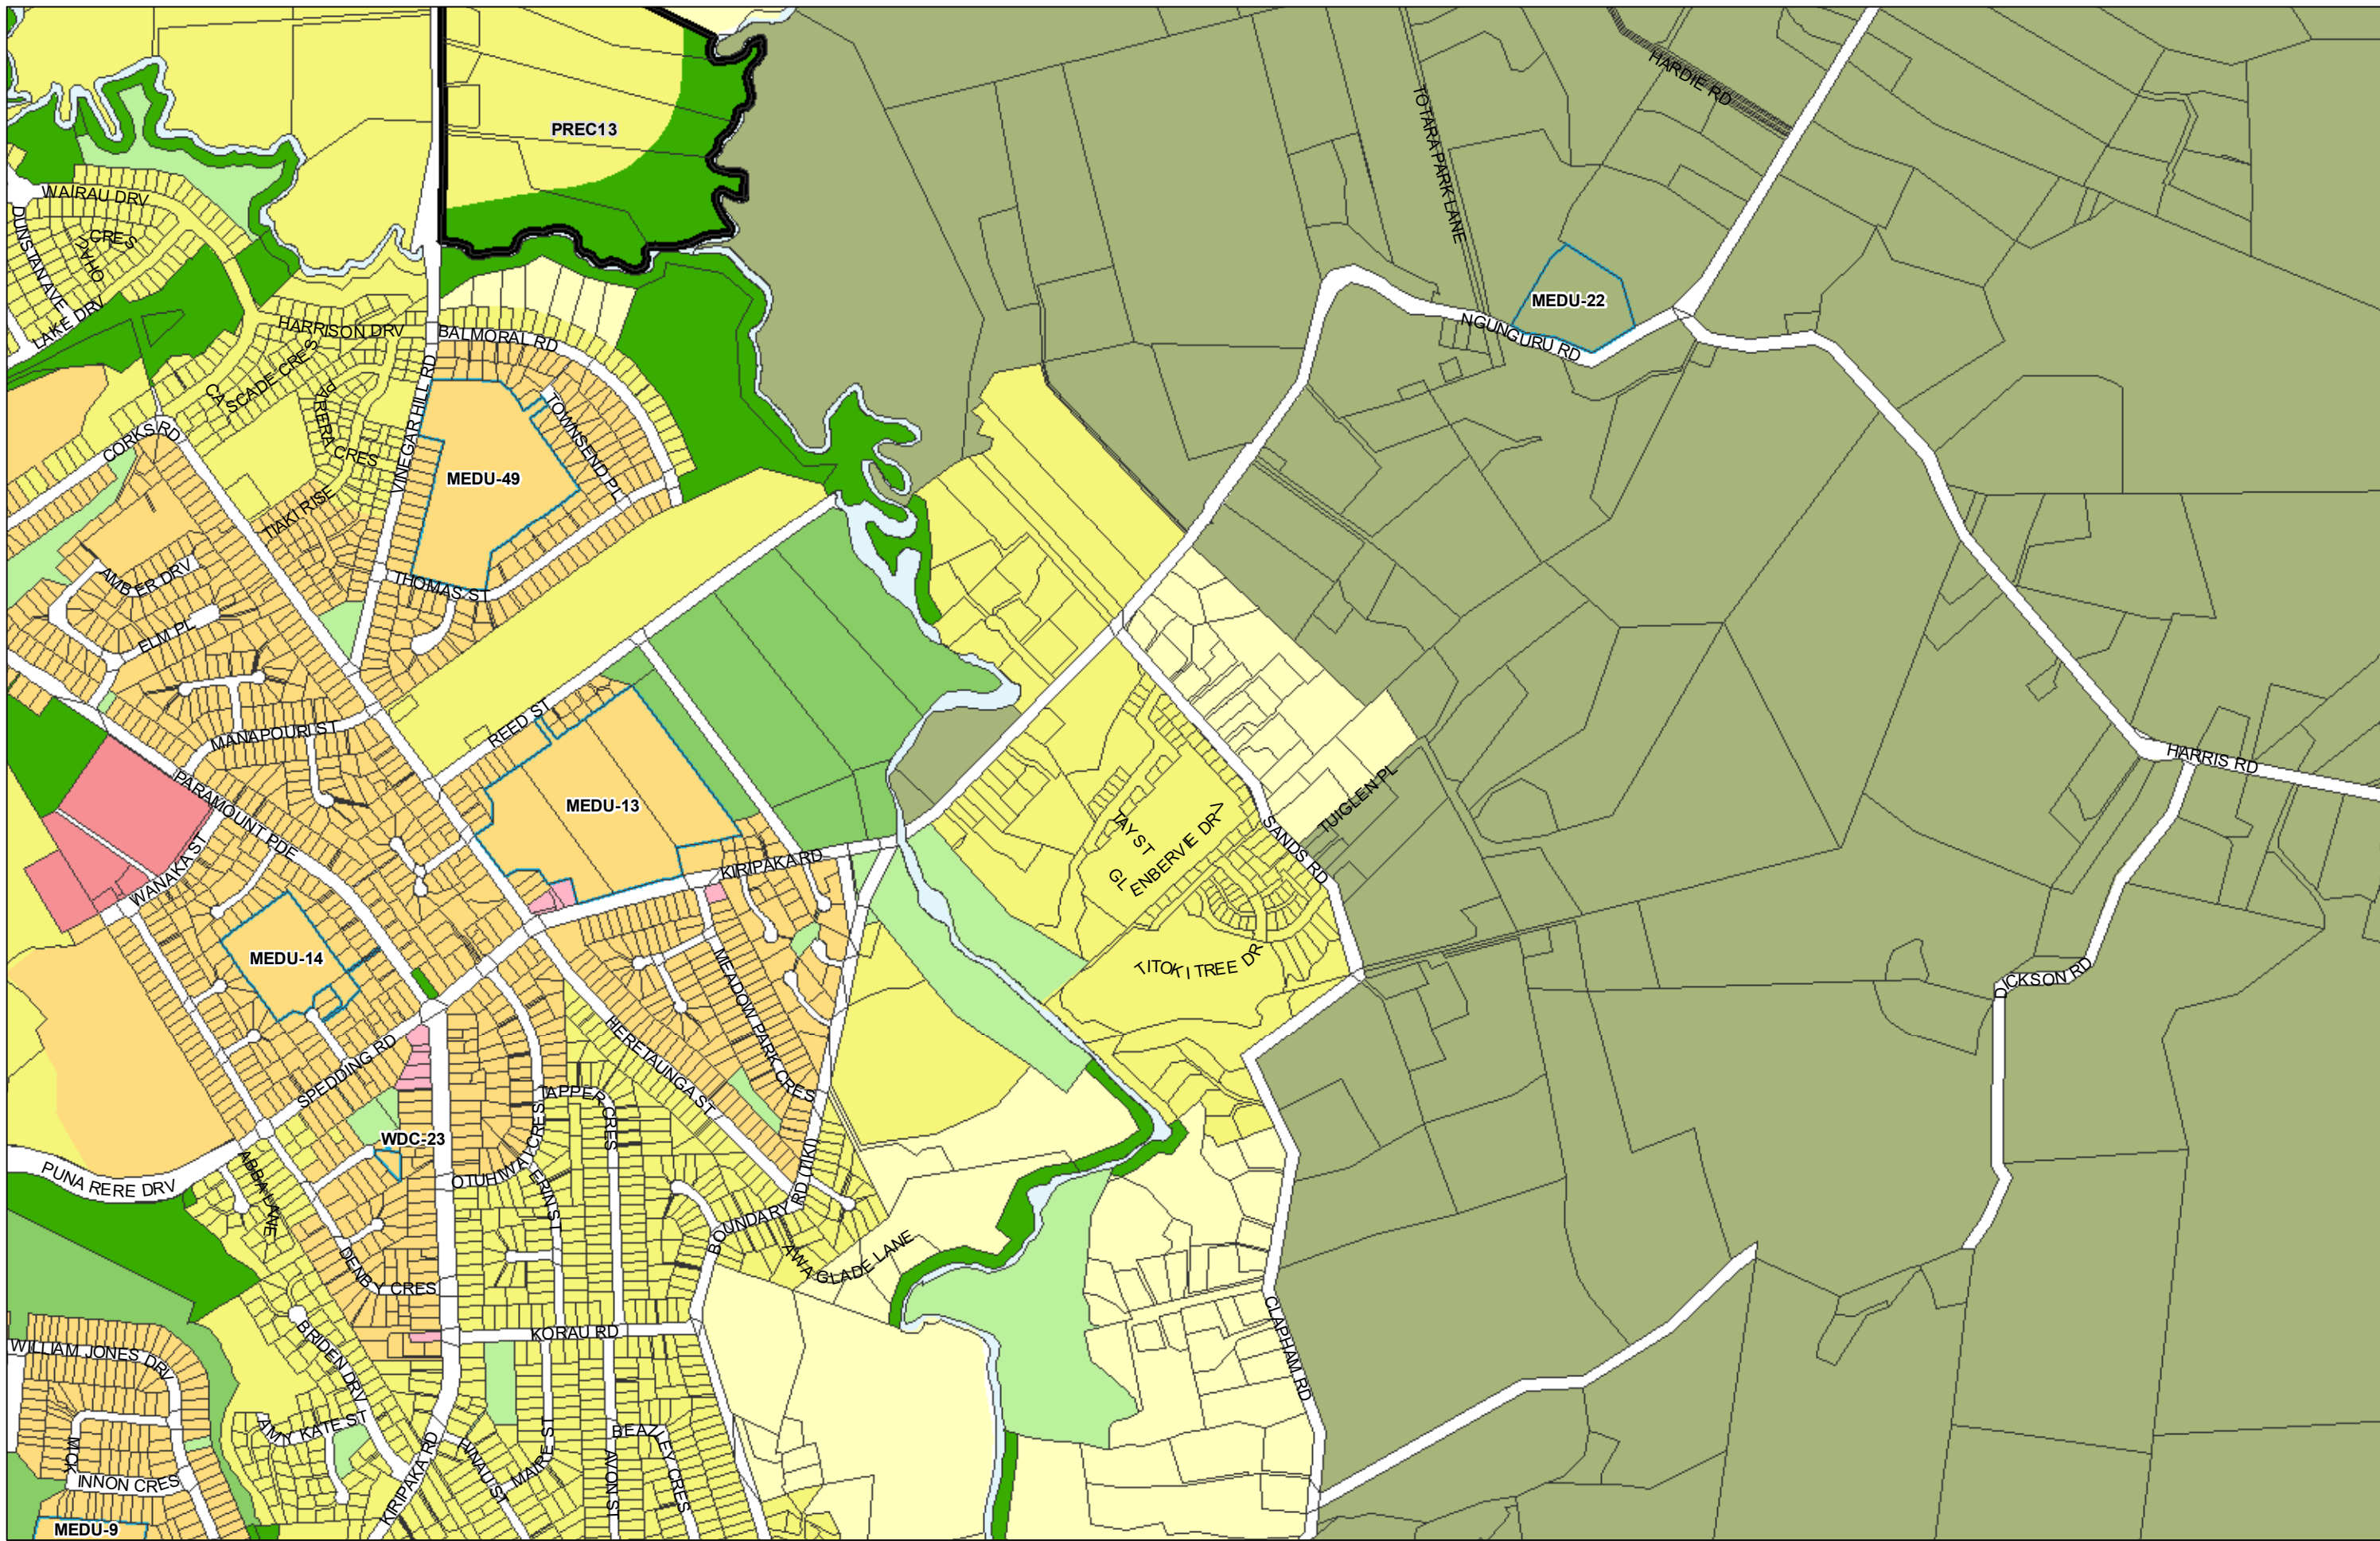

WHANGAREI DISTRICT COUNCIL OPERATIVE PLANNING MAP

**Area Specific Matters - Map 60
Tikipunga**