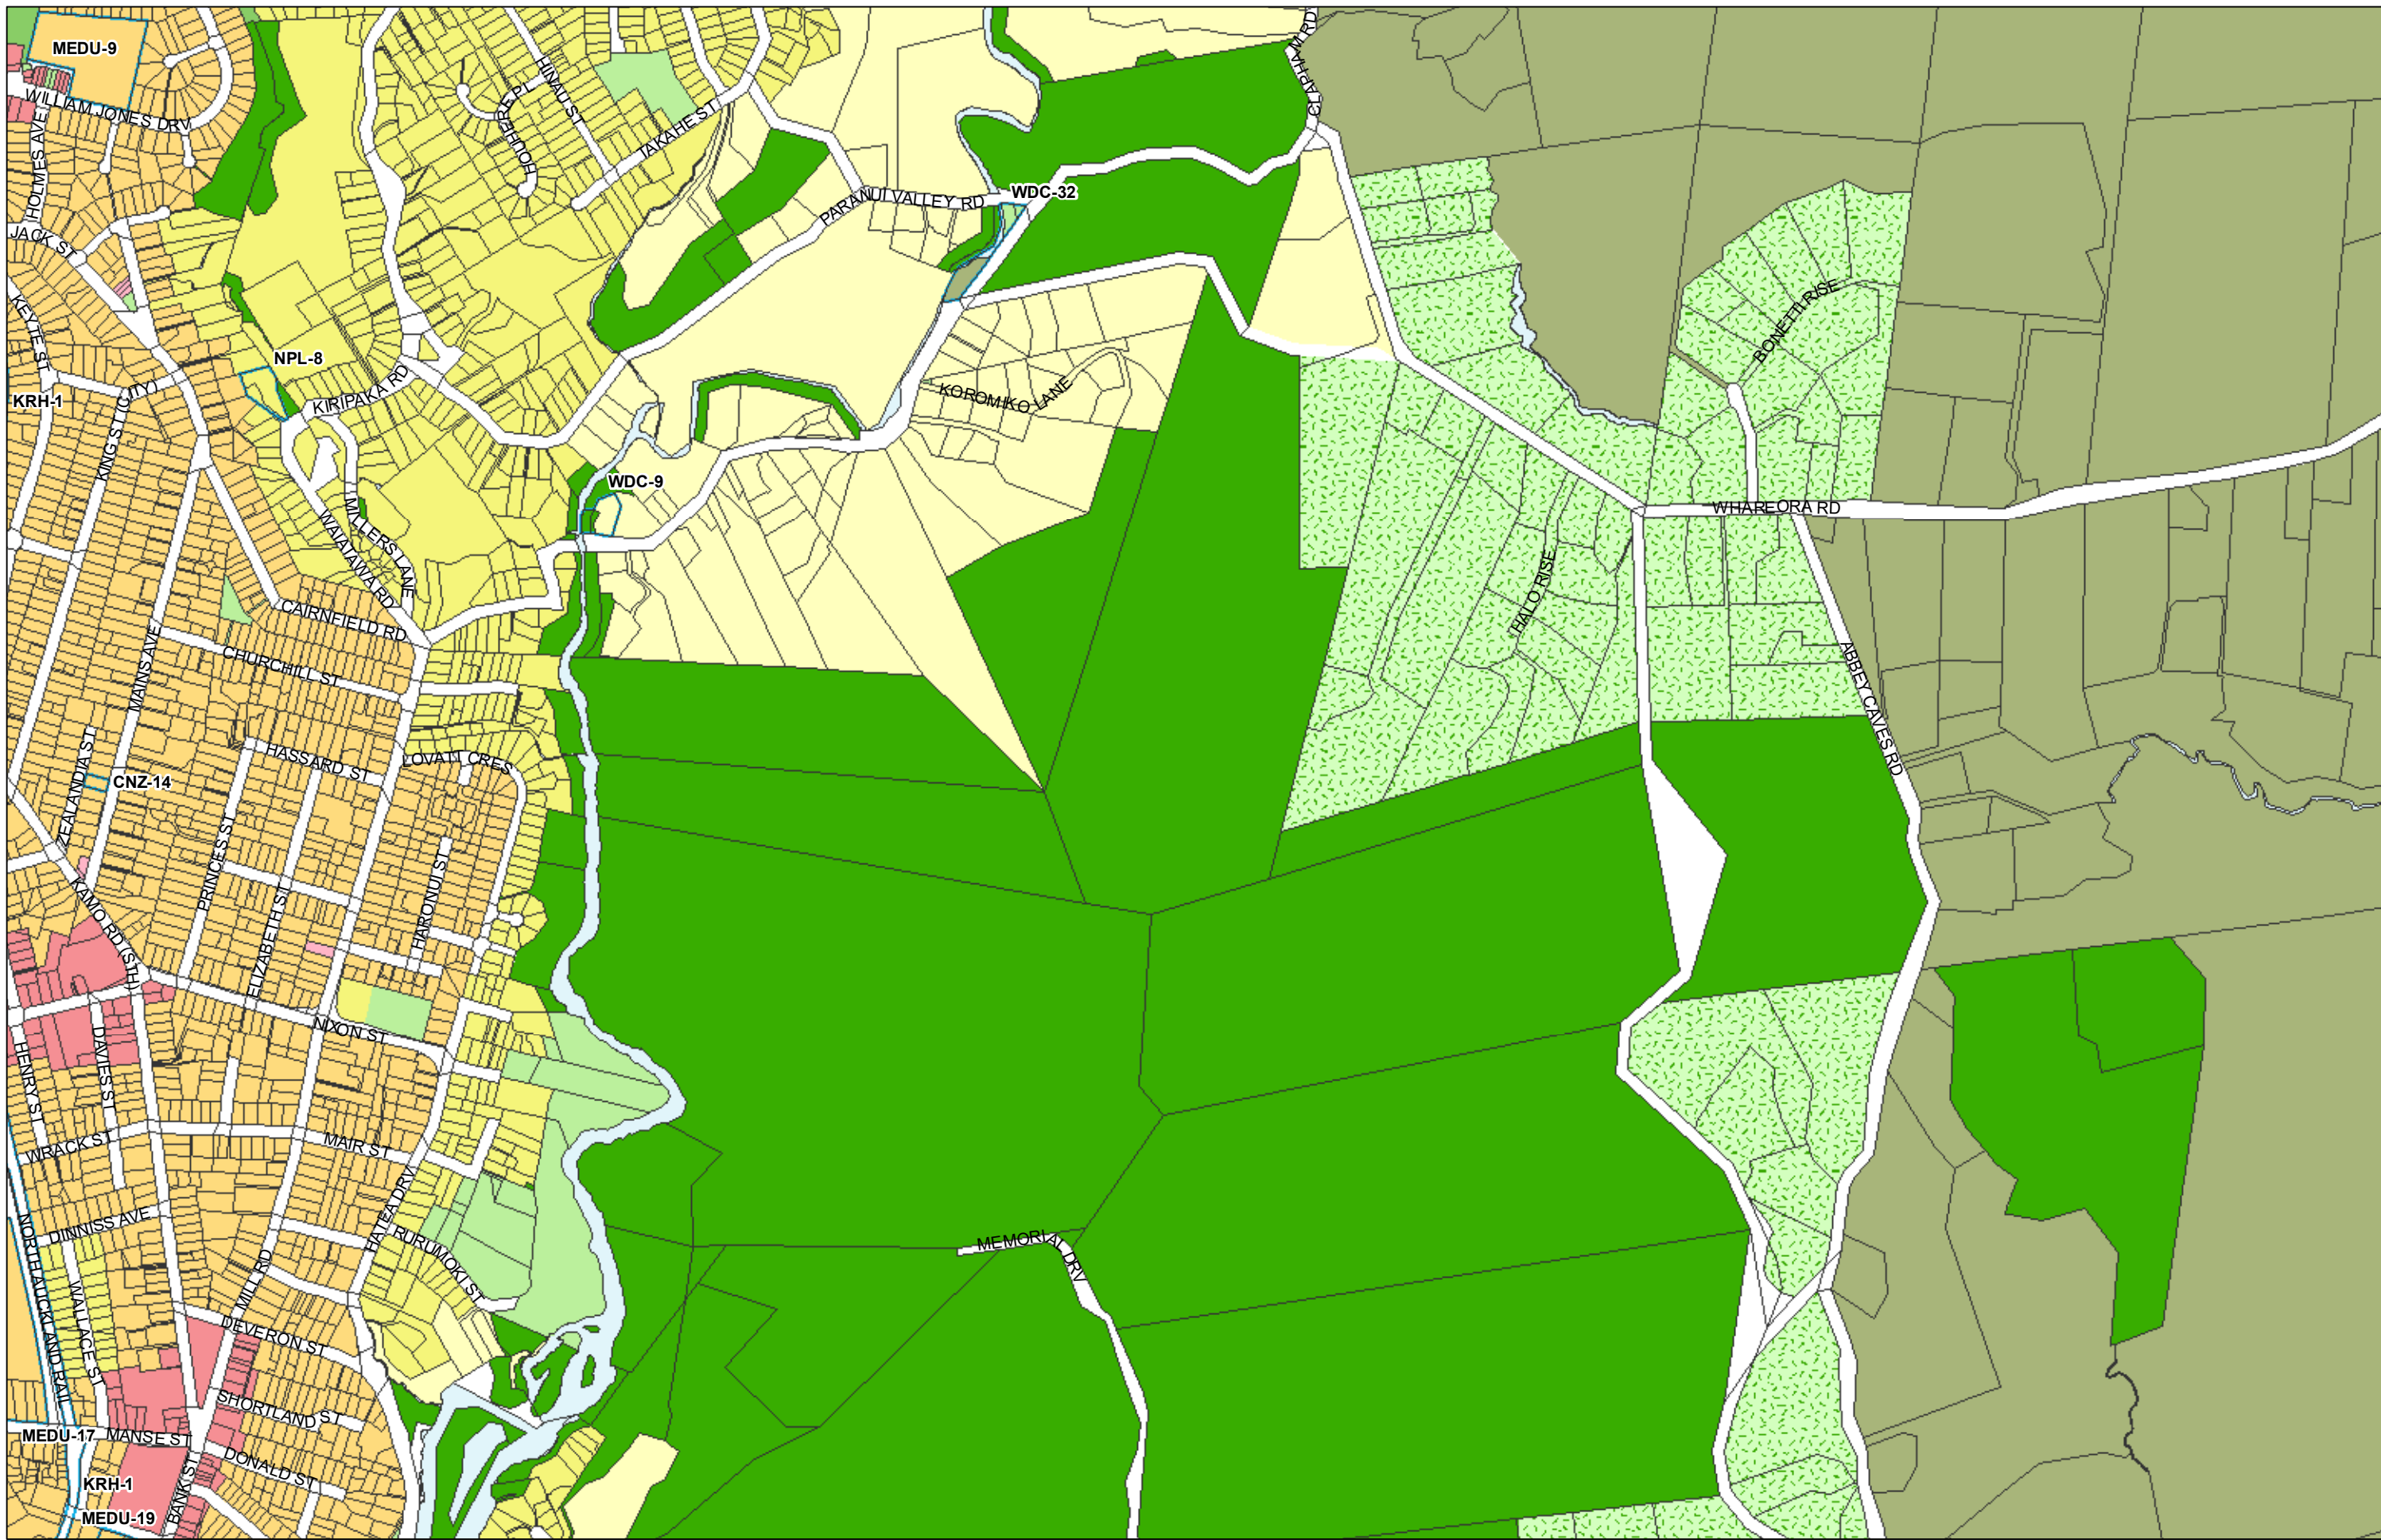

WHANGAREI DISTRICT COUNCIL OPERATIVE PLANNING MAP

**Area Specific Matters - Map 63
Mairtown**