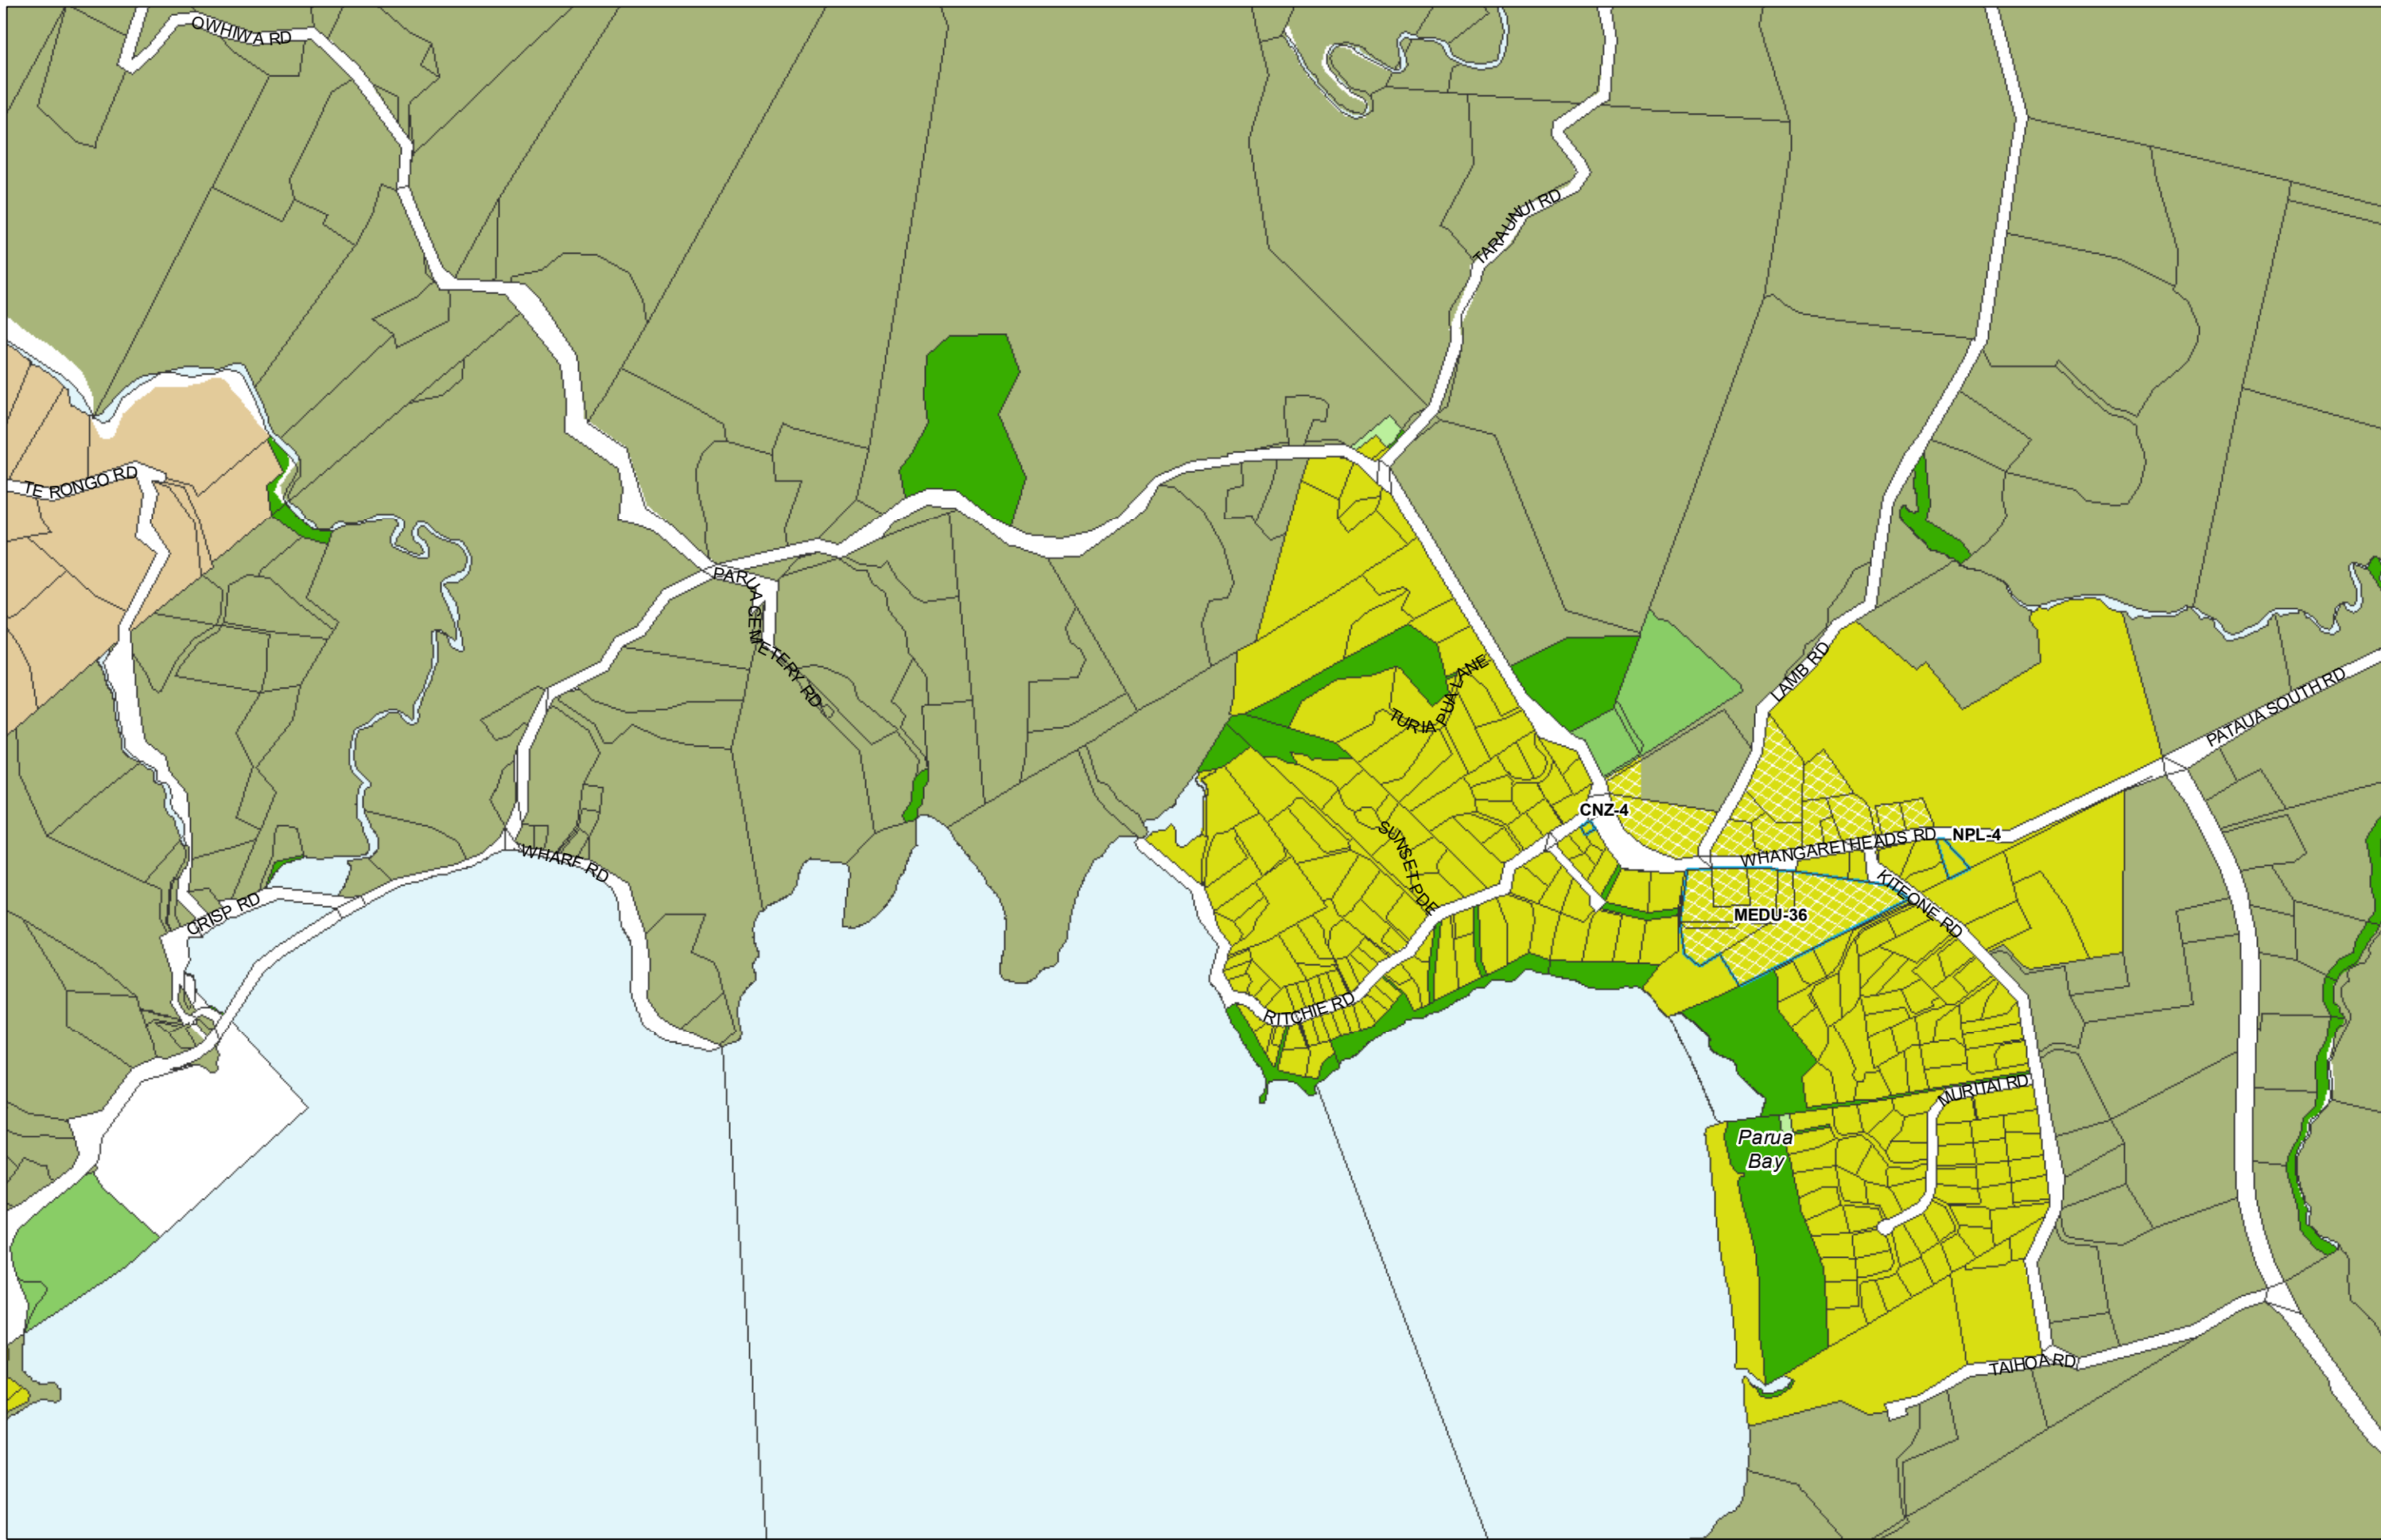

(C) Crown Copyright Reserved.

WHANGAREI DISTRICT COUNCIL OPERATIVE PLANNING MAP

Area Specific Matters - Map 36 Parua Bay