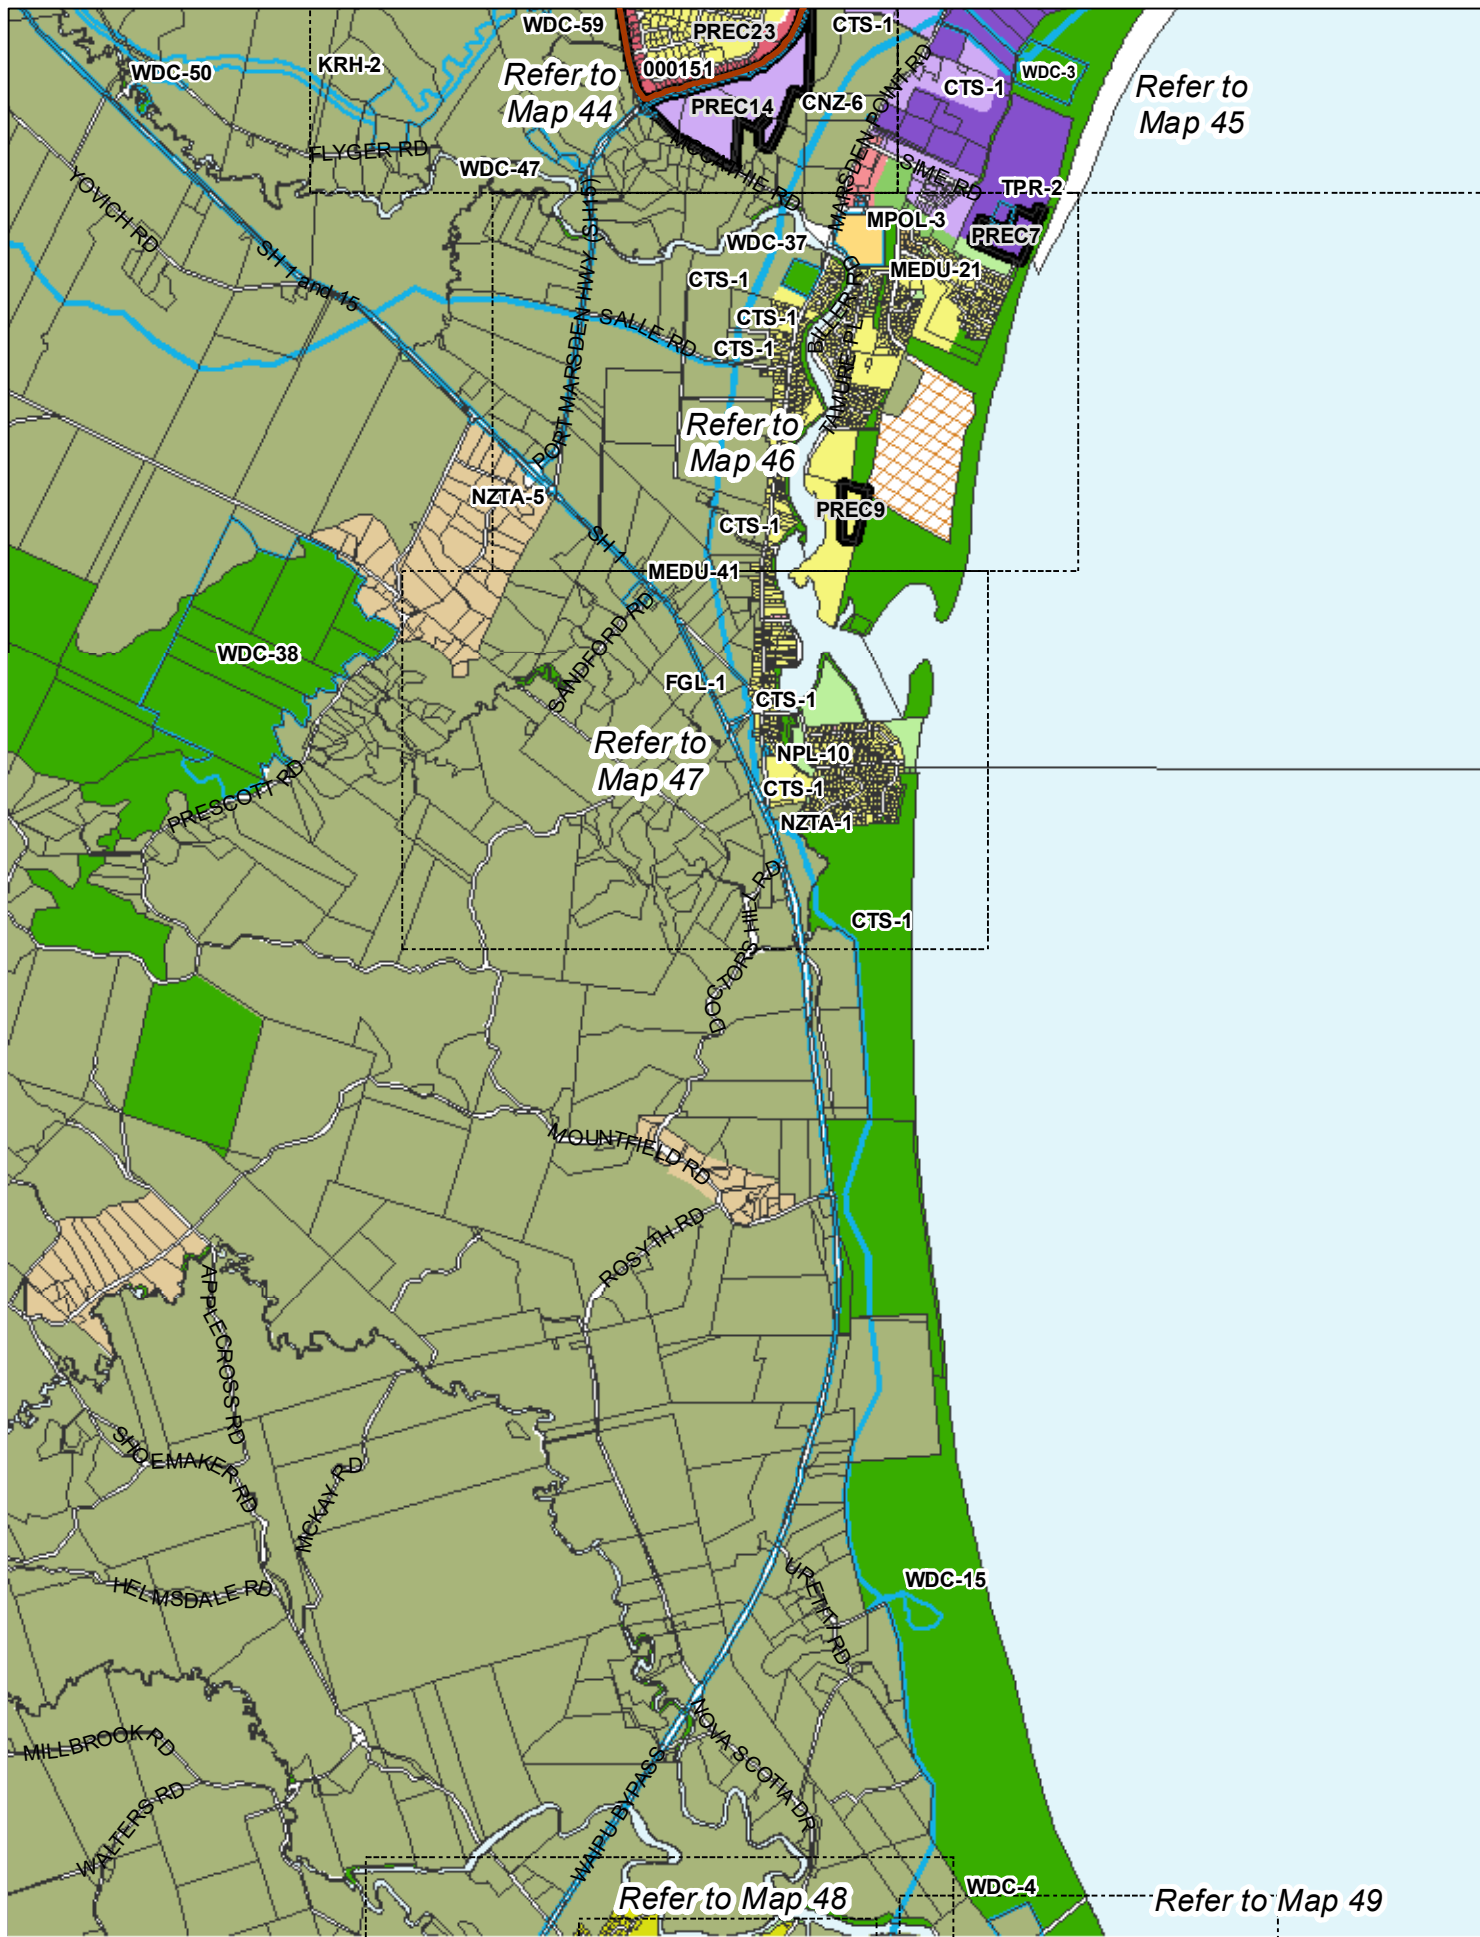

WHANGAREI DISTRICT COUNCIL OPERATIVE PLANNING MAP

Area Specific Matters - Map 17