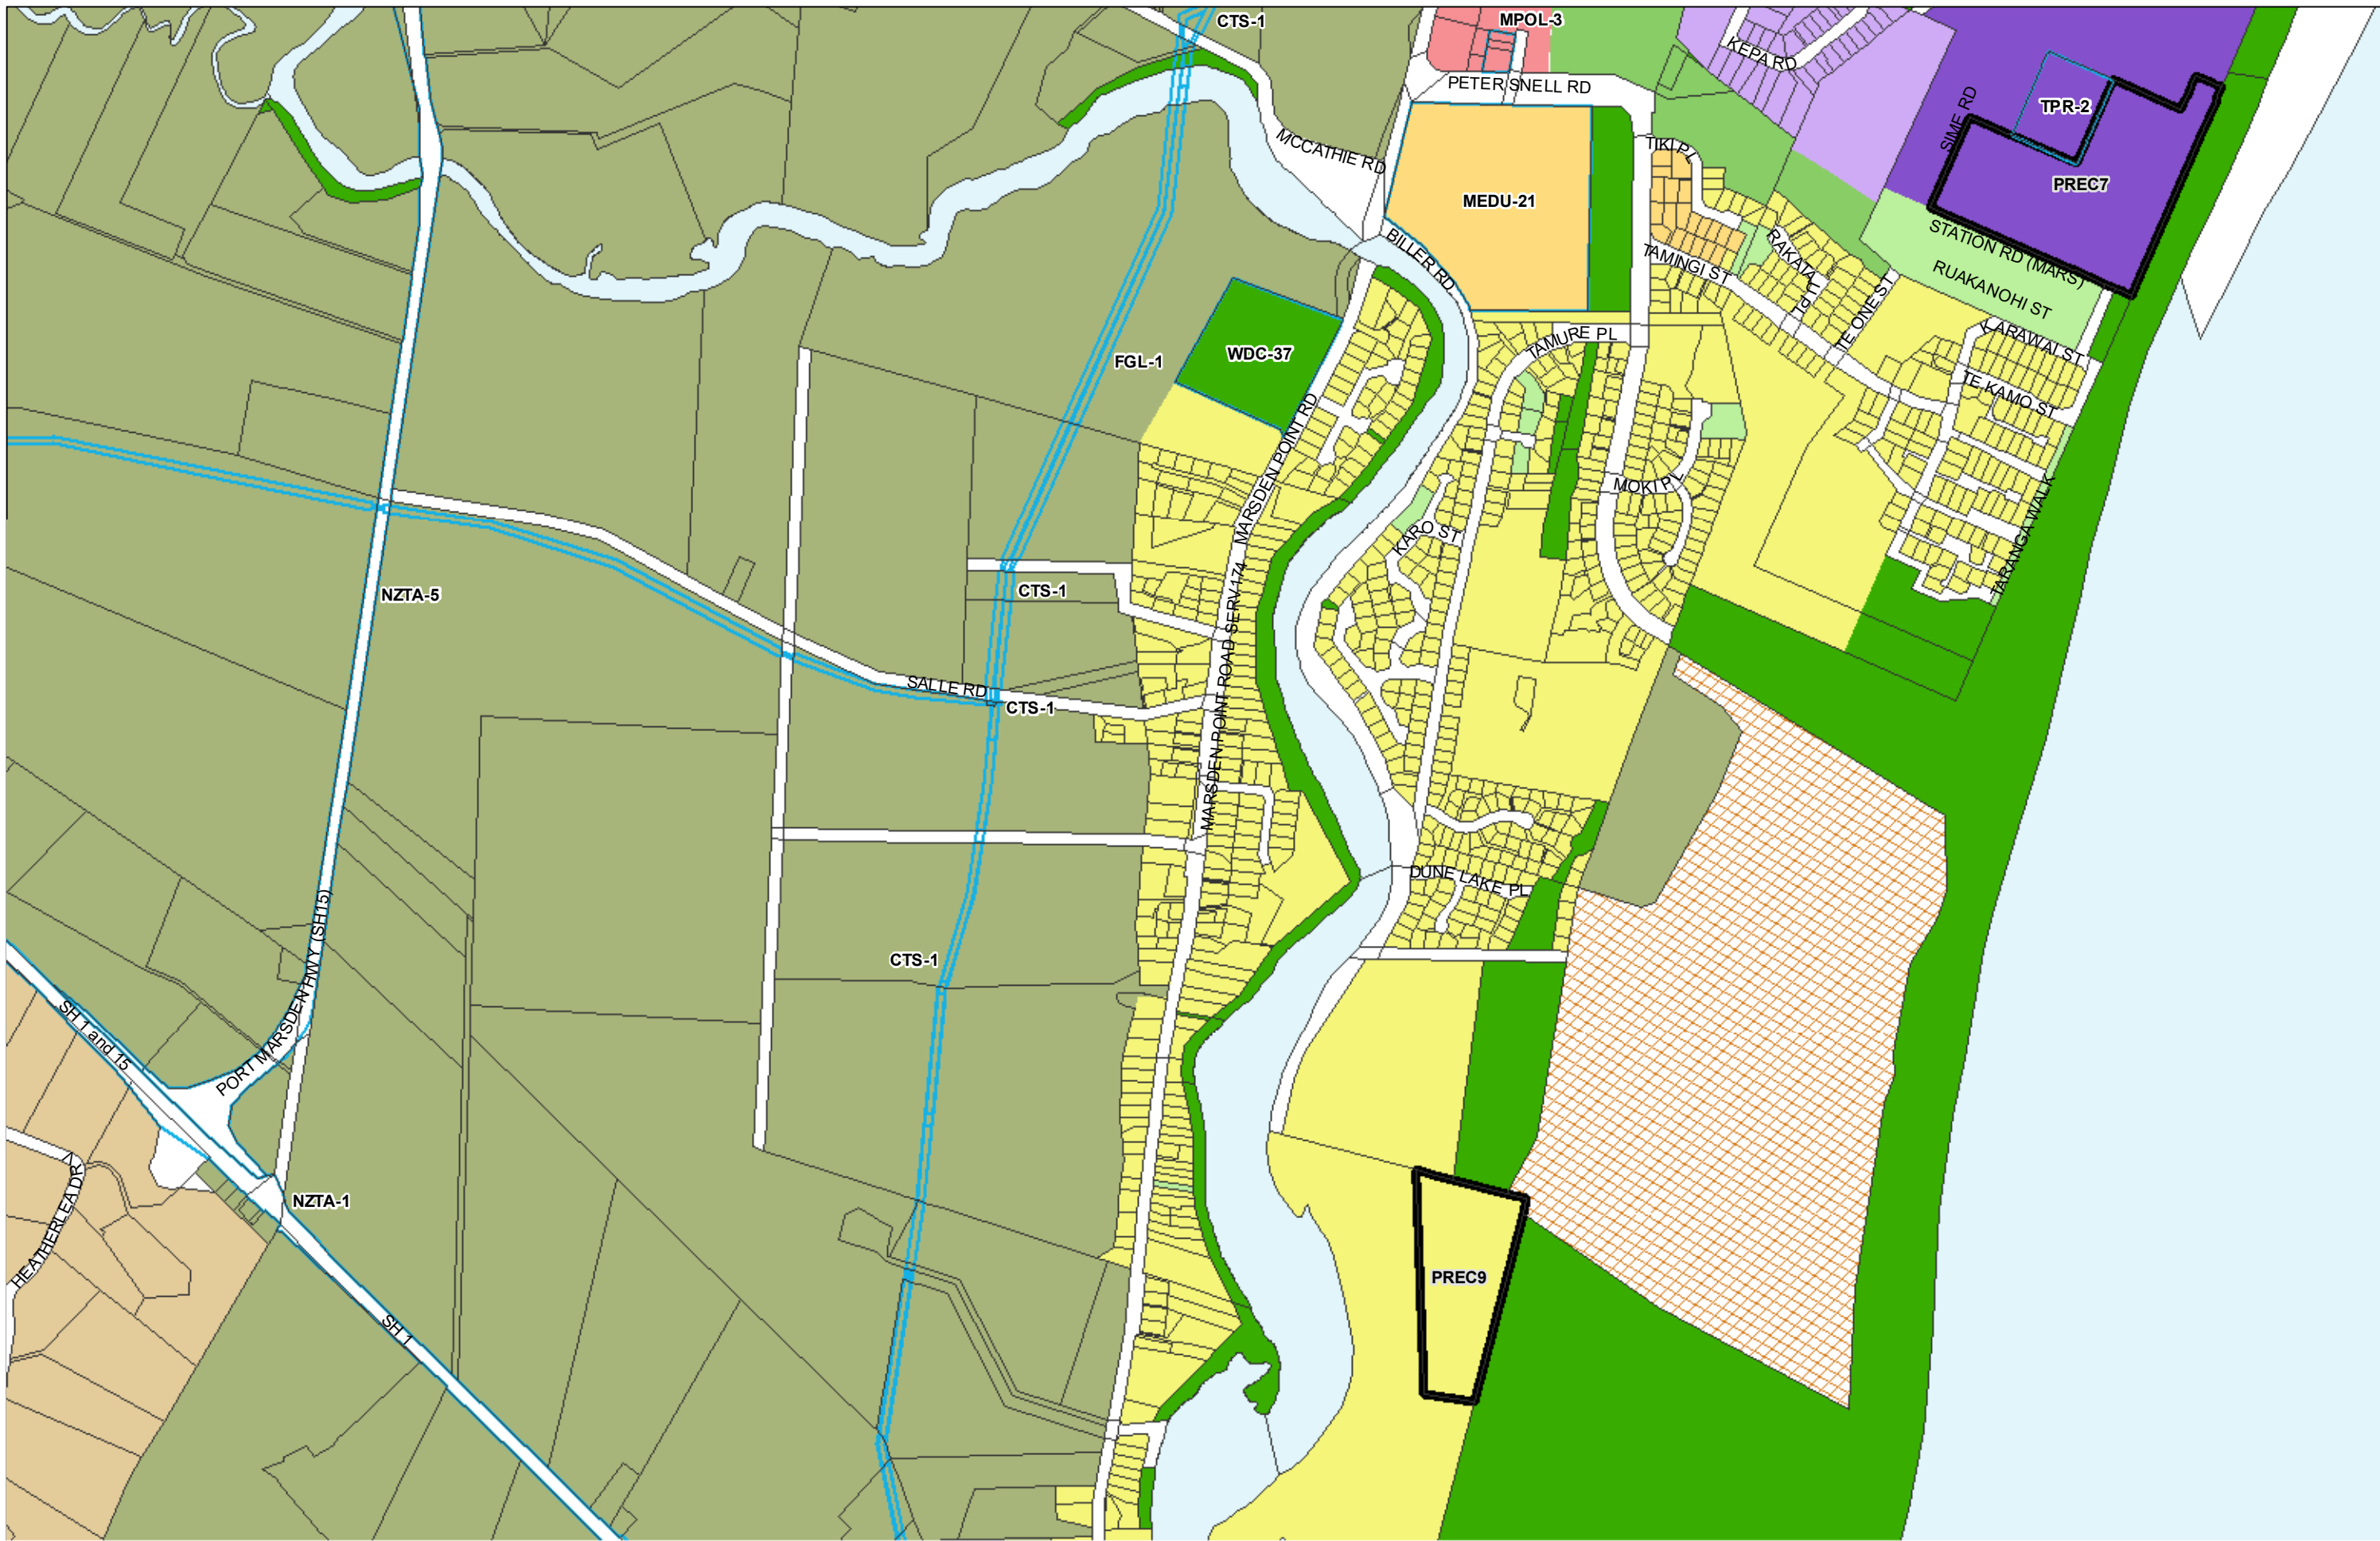

(C) Crown Copyright Reserved.

WHANGAREI DISTRICT COUNCIL OPERATIVE PLANNING MAP

Area Specific Matters - Map 46 Ruakaka