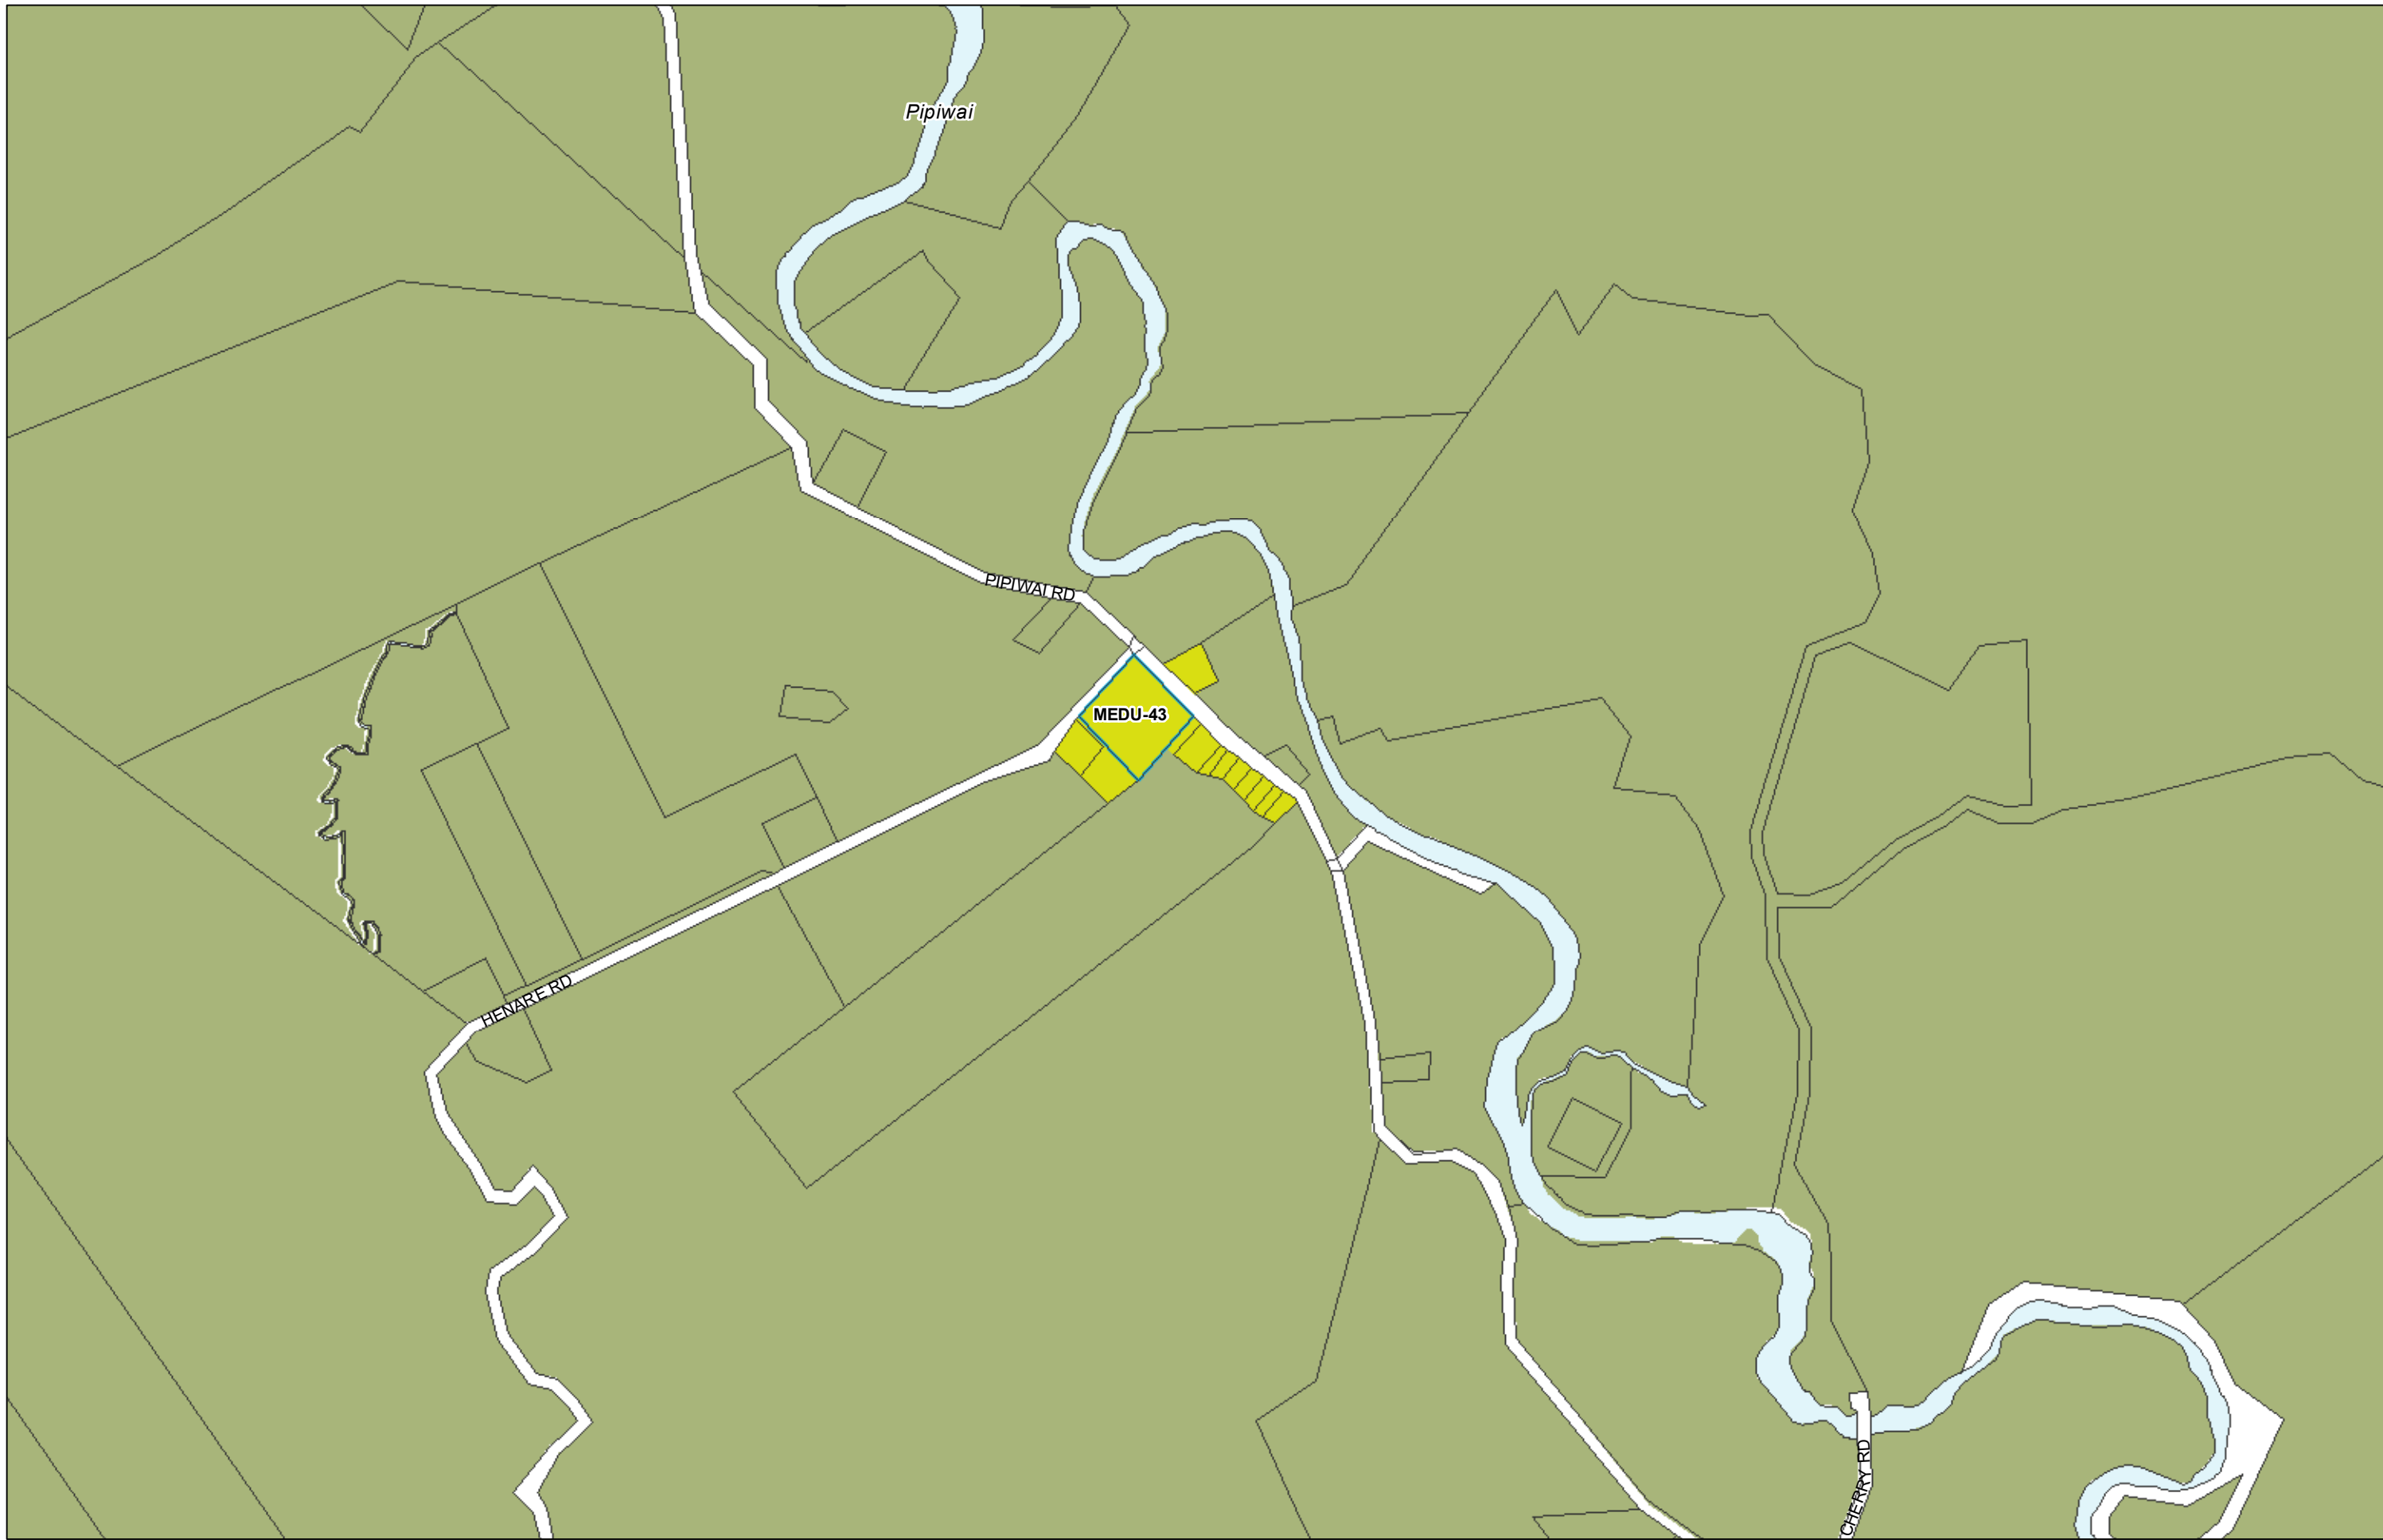

(C) Crown Copyright Reserved.

WHANGAREI DISTRICT COUNCIL OPERATIVE PLANNING MAP

**Area Specific Matters - Map 78
Pipiwai**