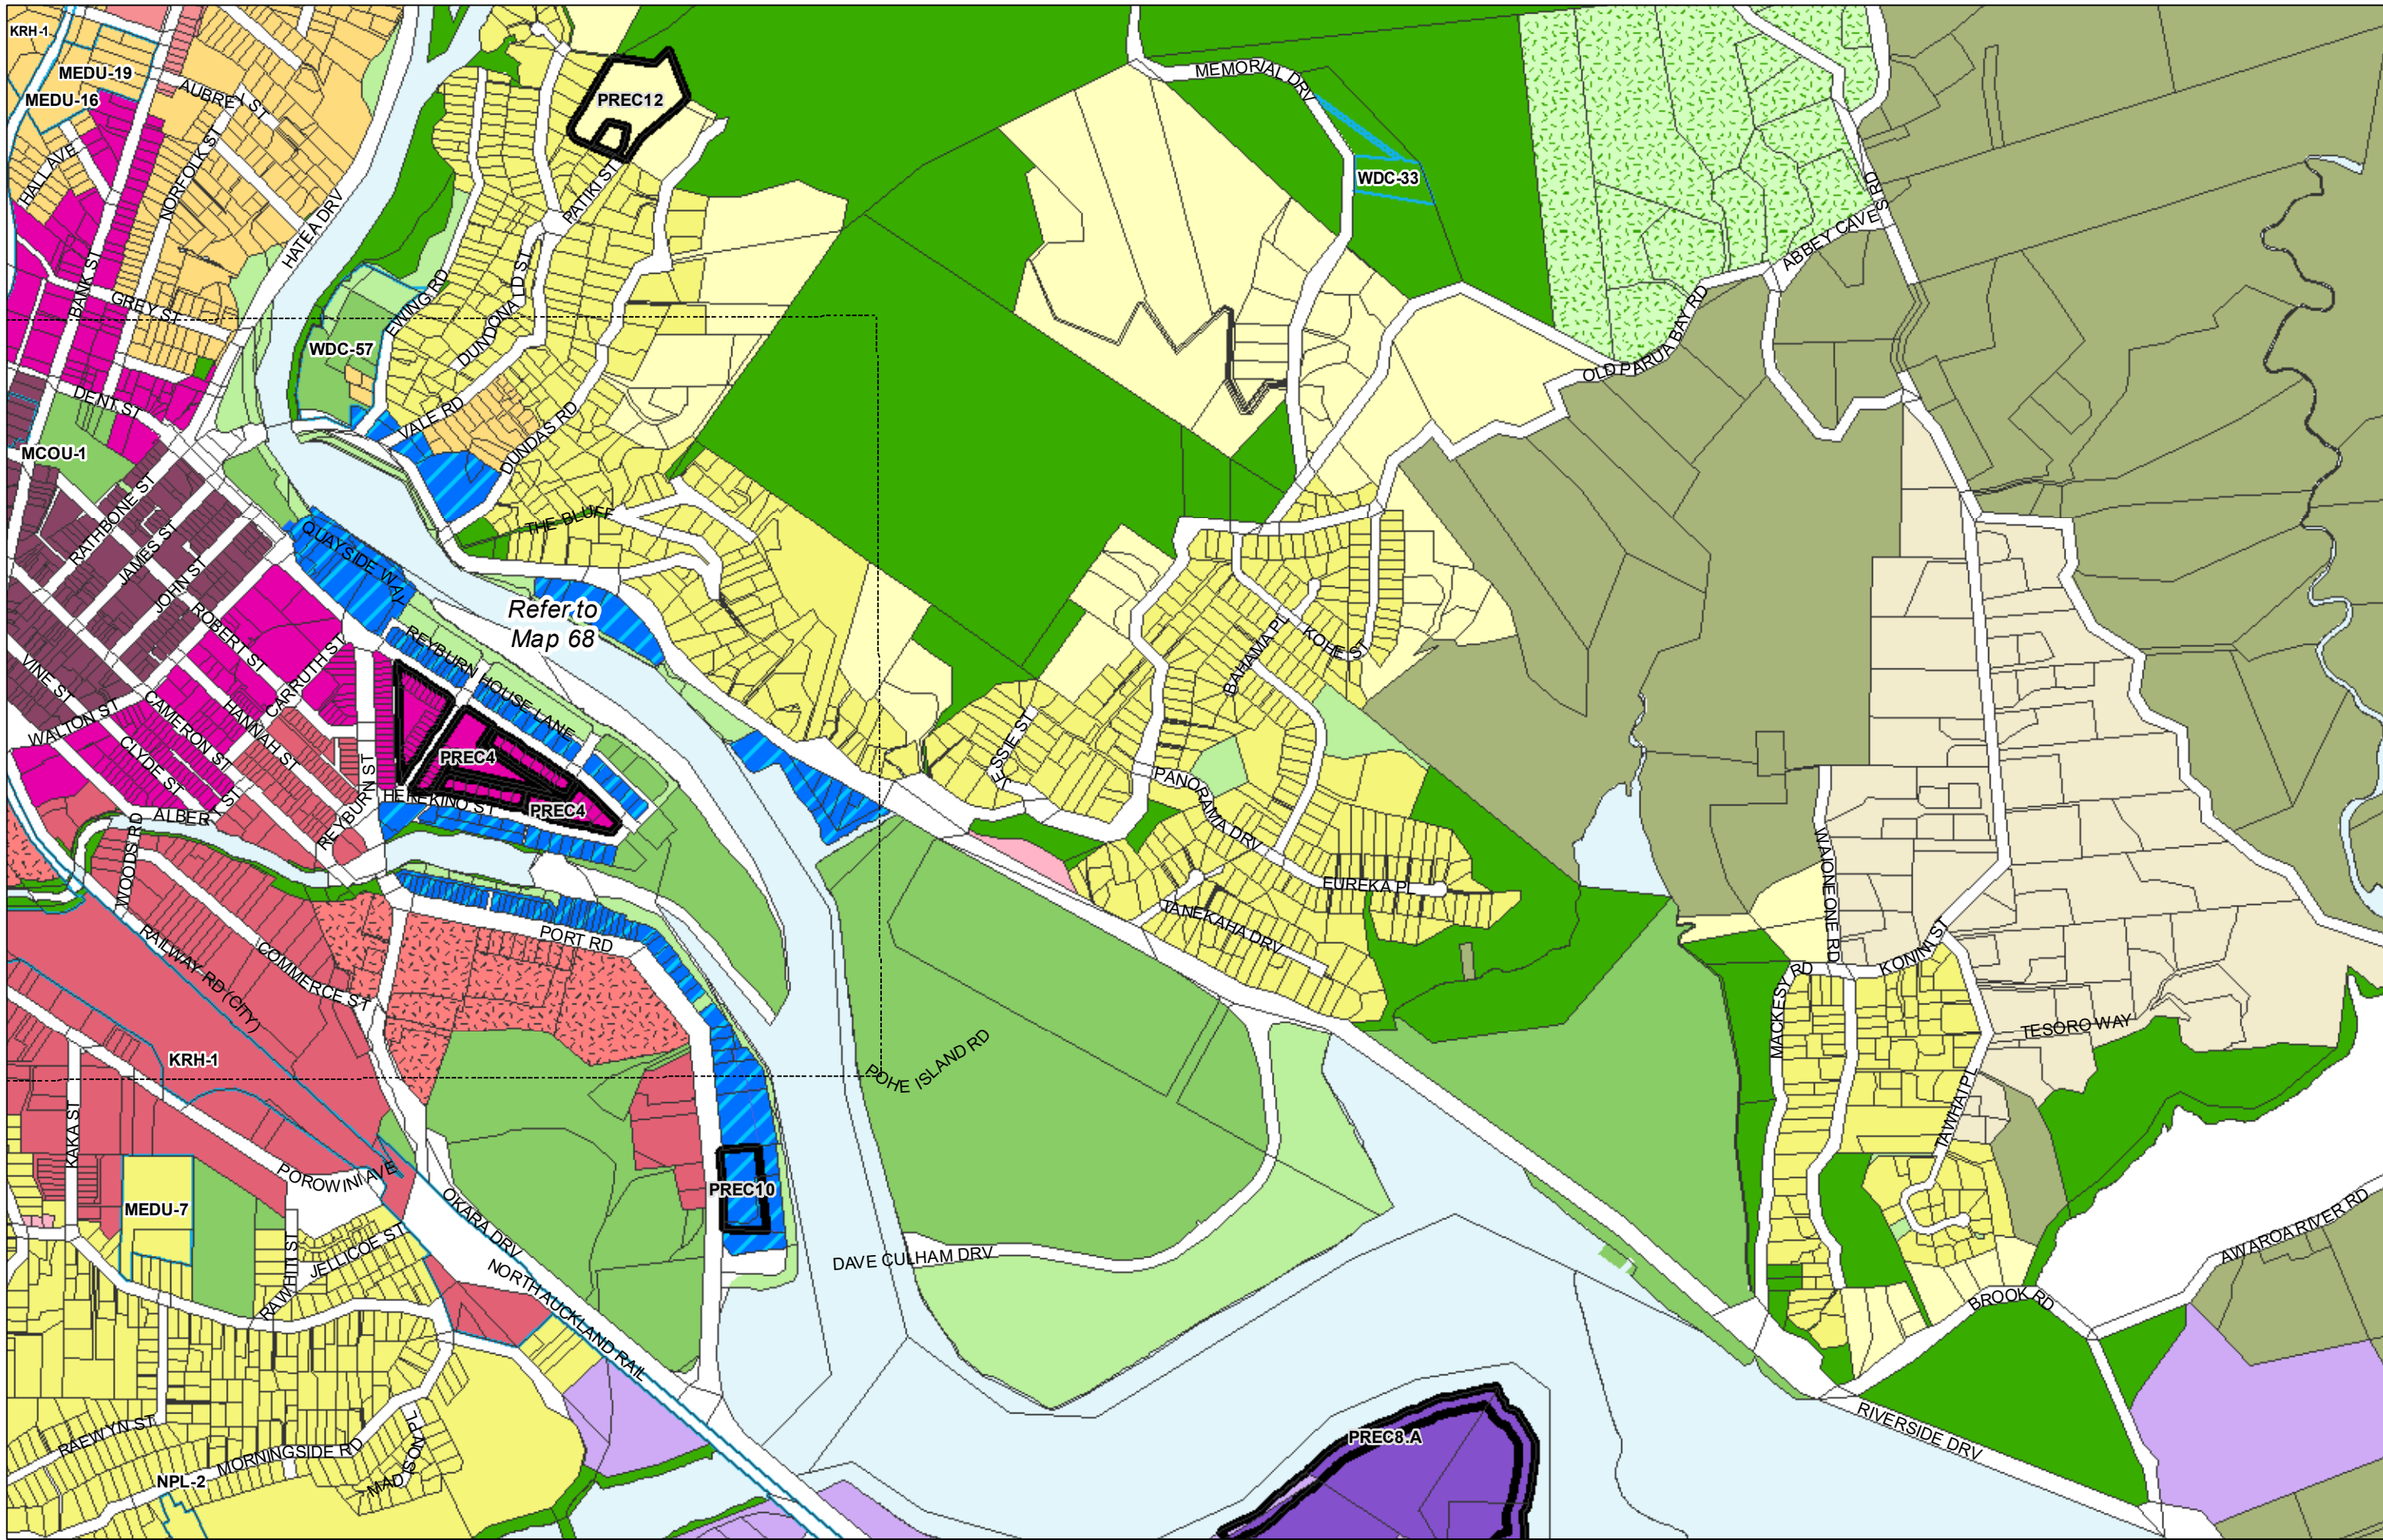

(C) Crown Copyright Reserved.

WHANGAREI DISTRICT COUNCIL OPERATIVE PLANNING MAP

Area Specific Matters - Map 67 Riverside