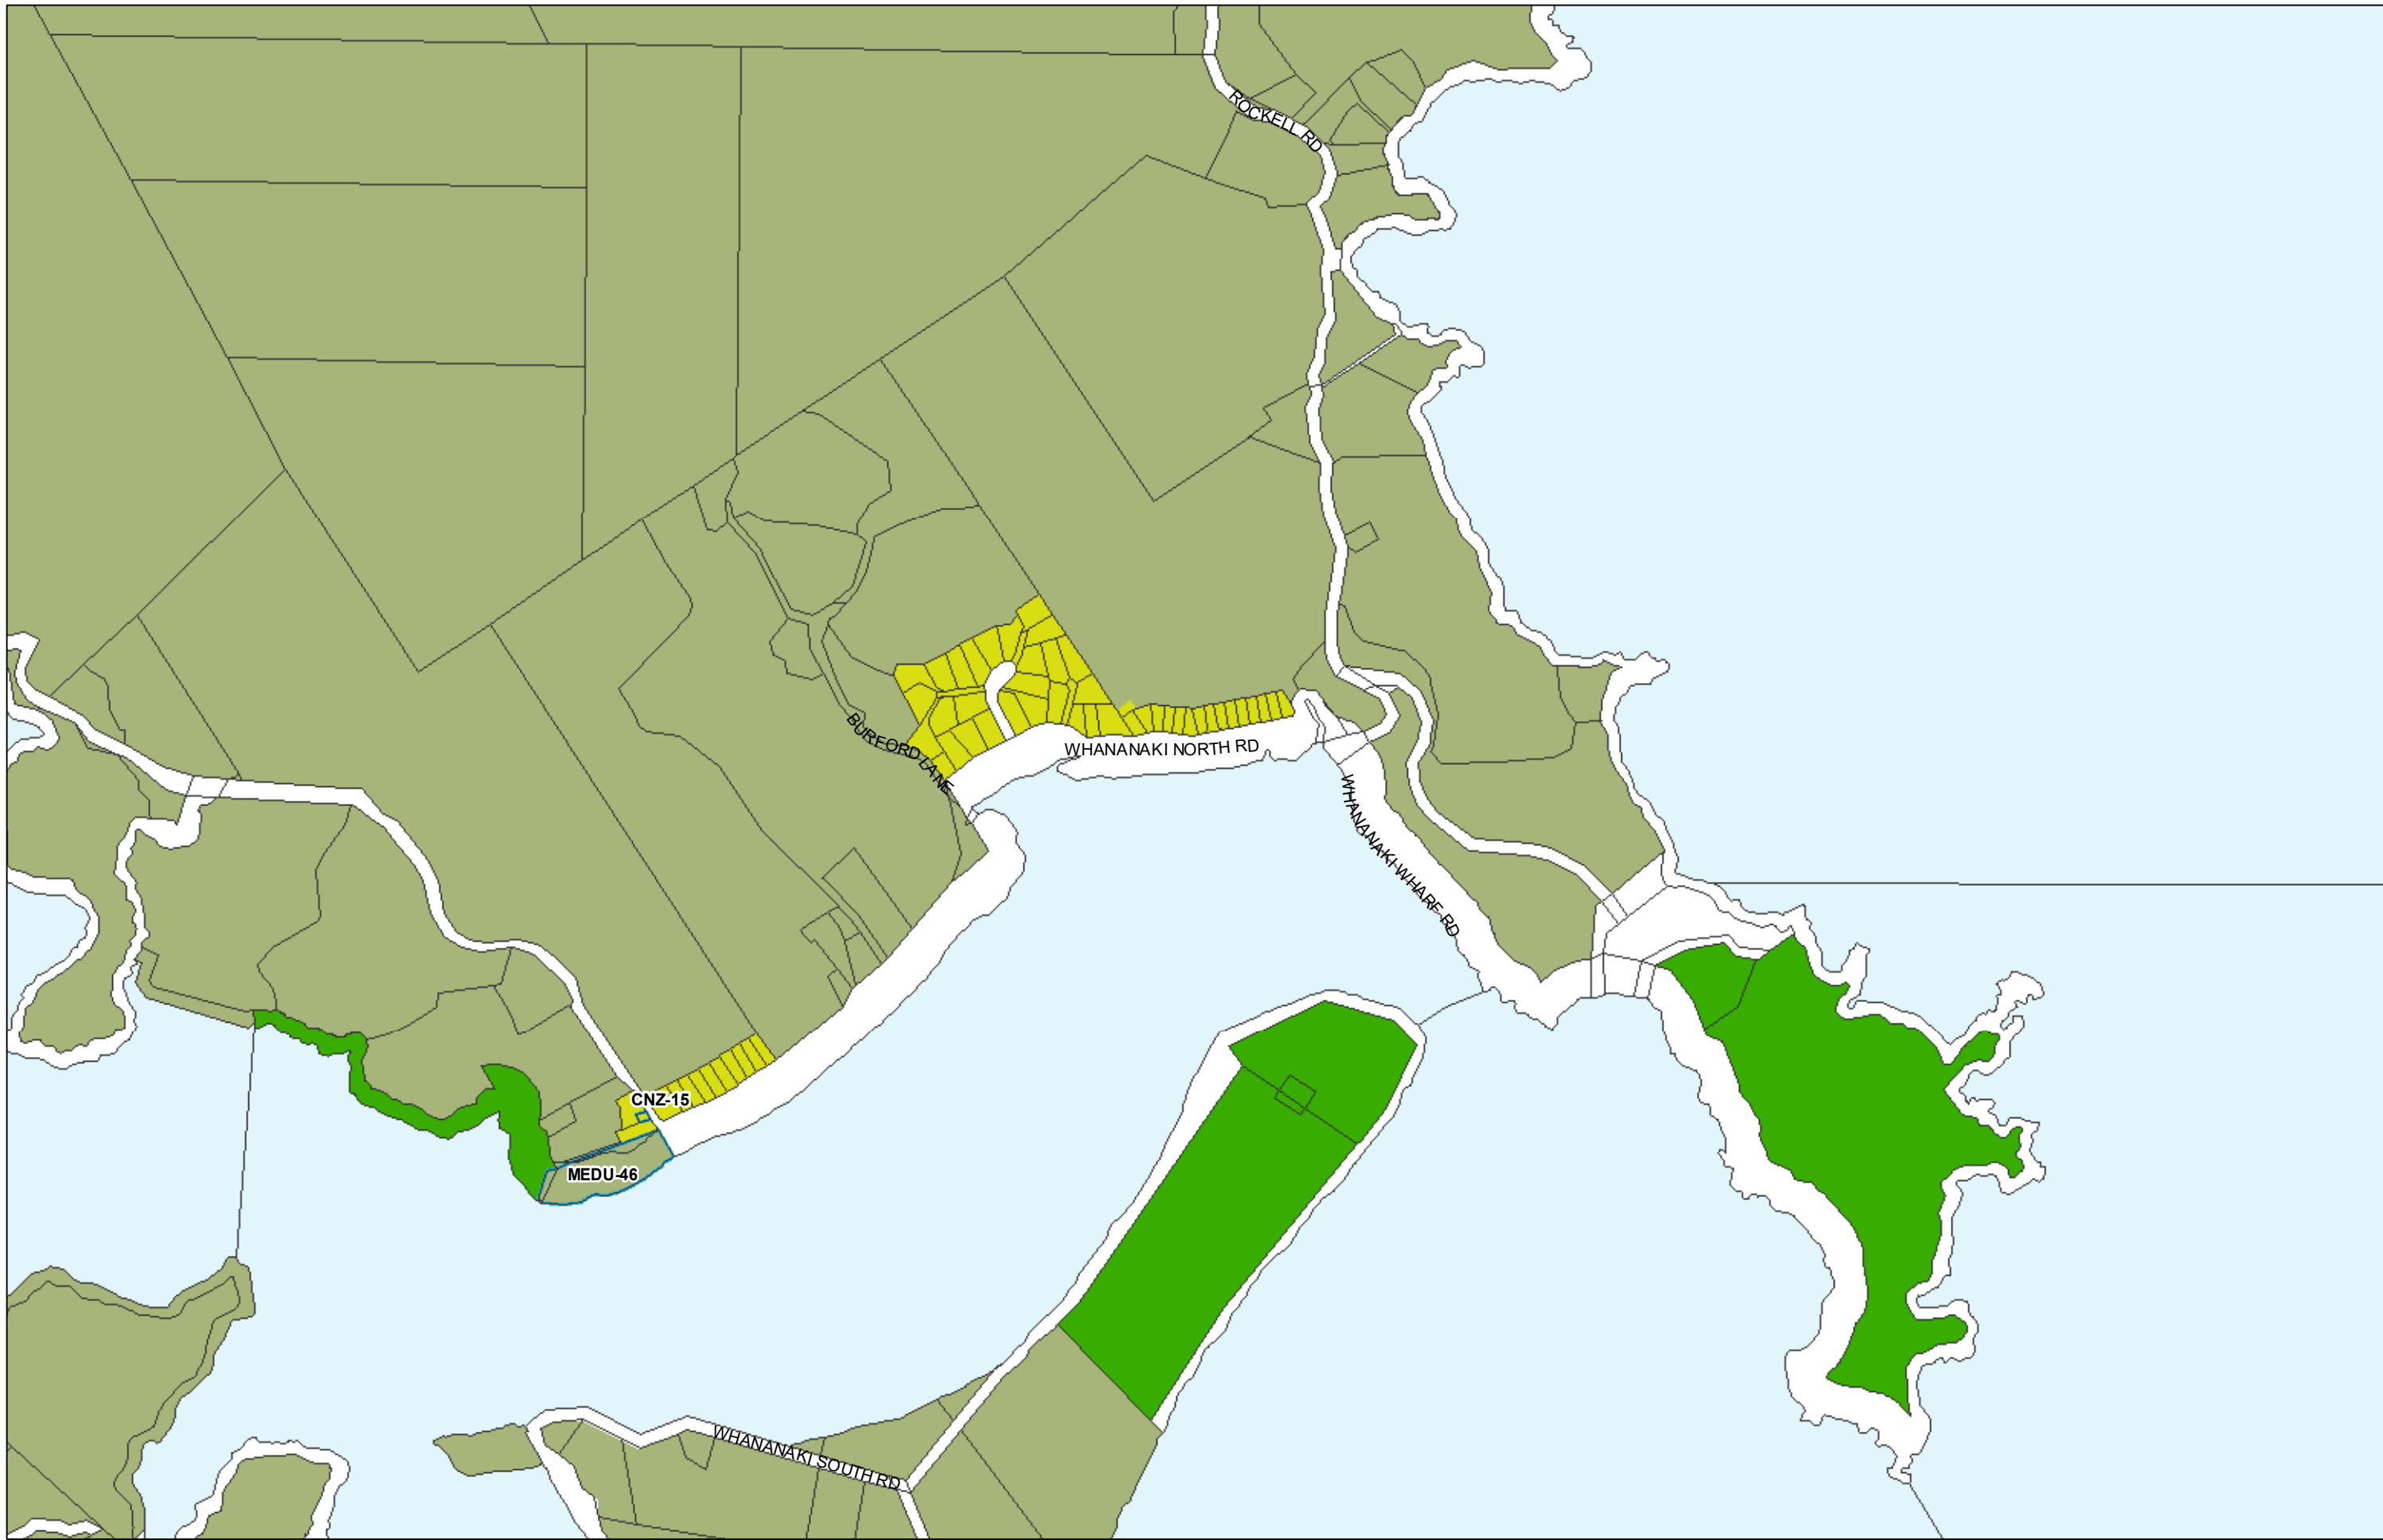

(C) Crown Copyright Reserved.

WHANGAREI DISTRICT COUNCIL OPERATIVE PLANNING MAP

**Area Specific Matters - Map 25
Whananaki**