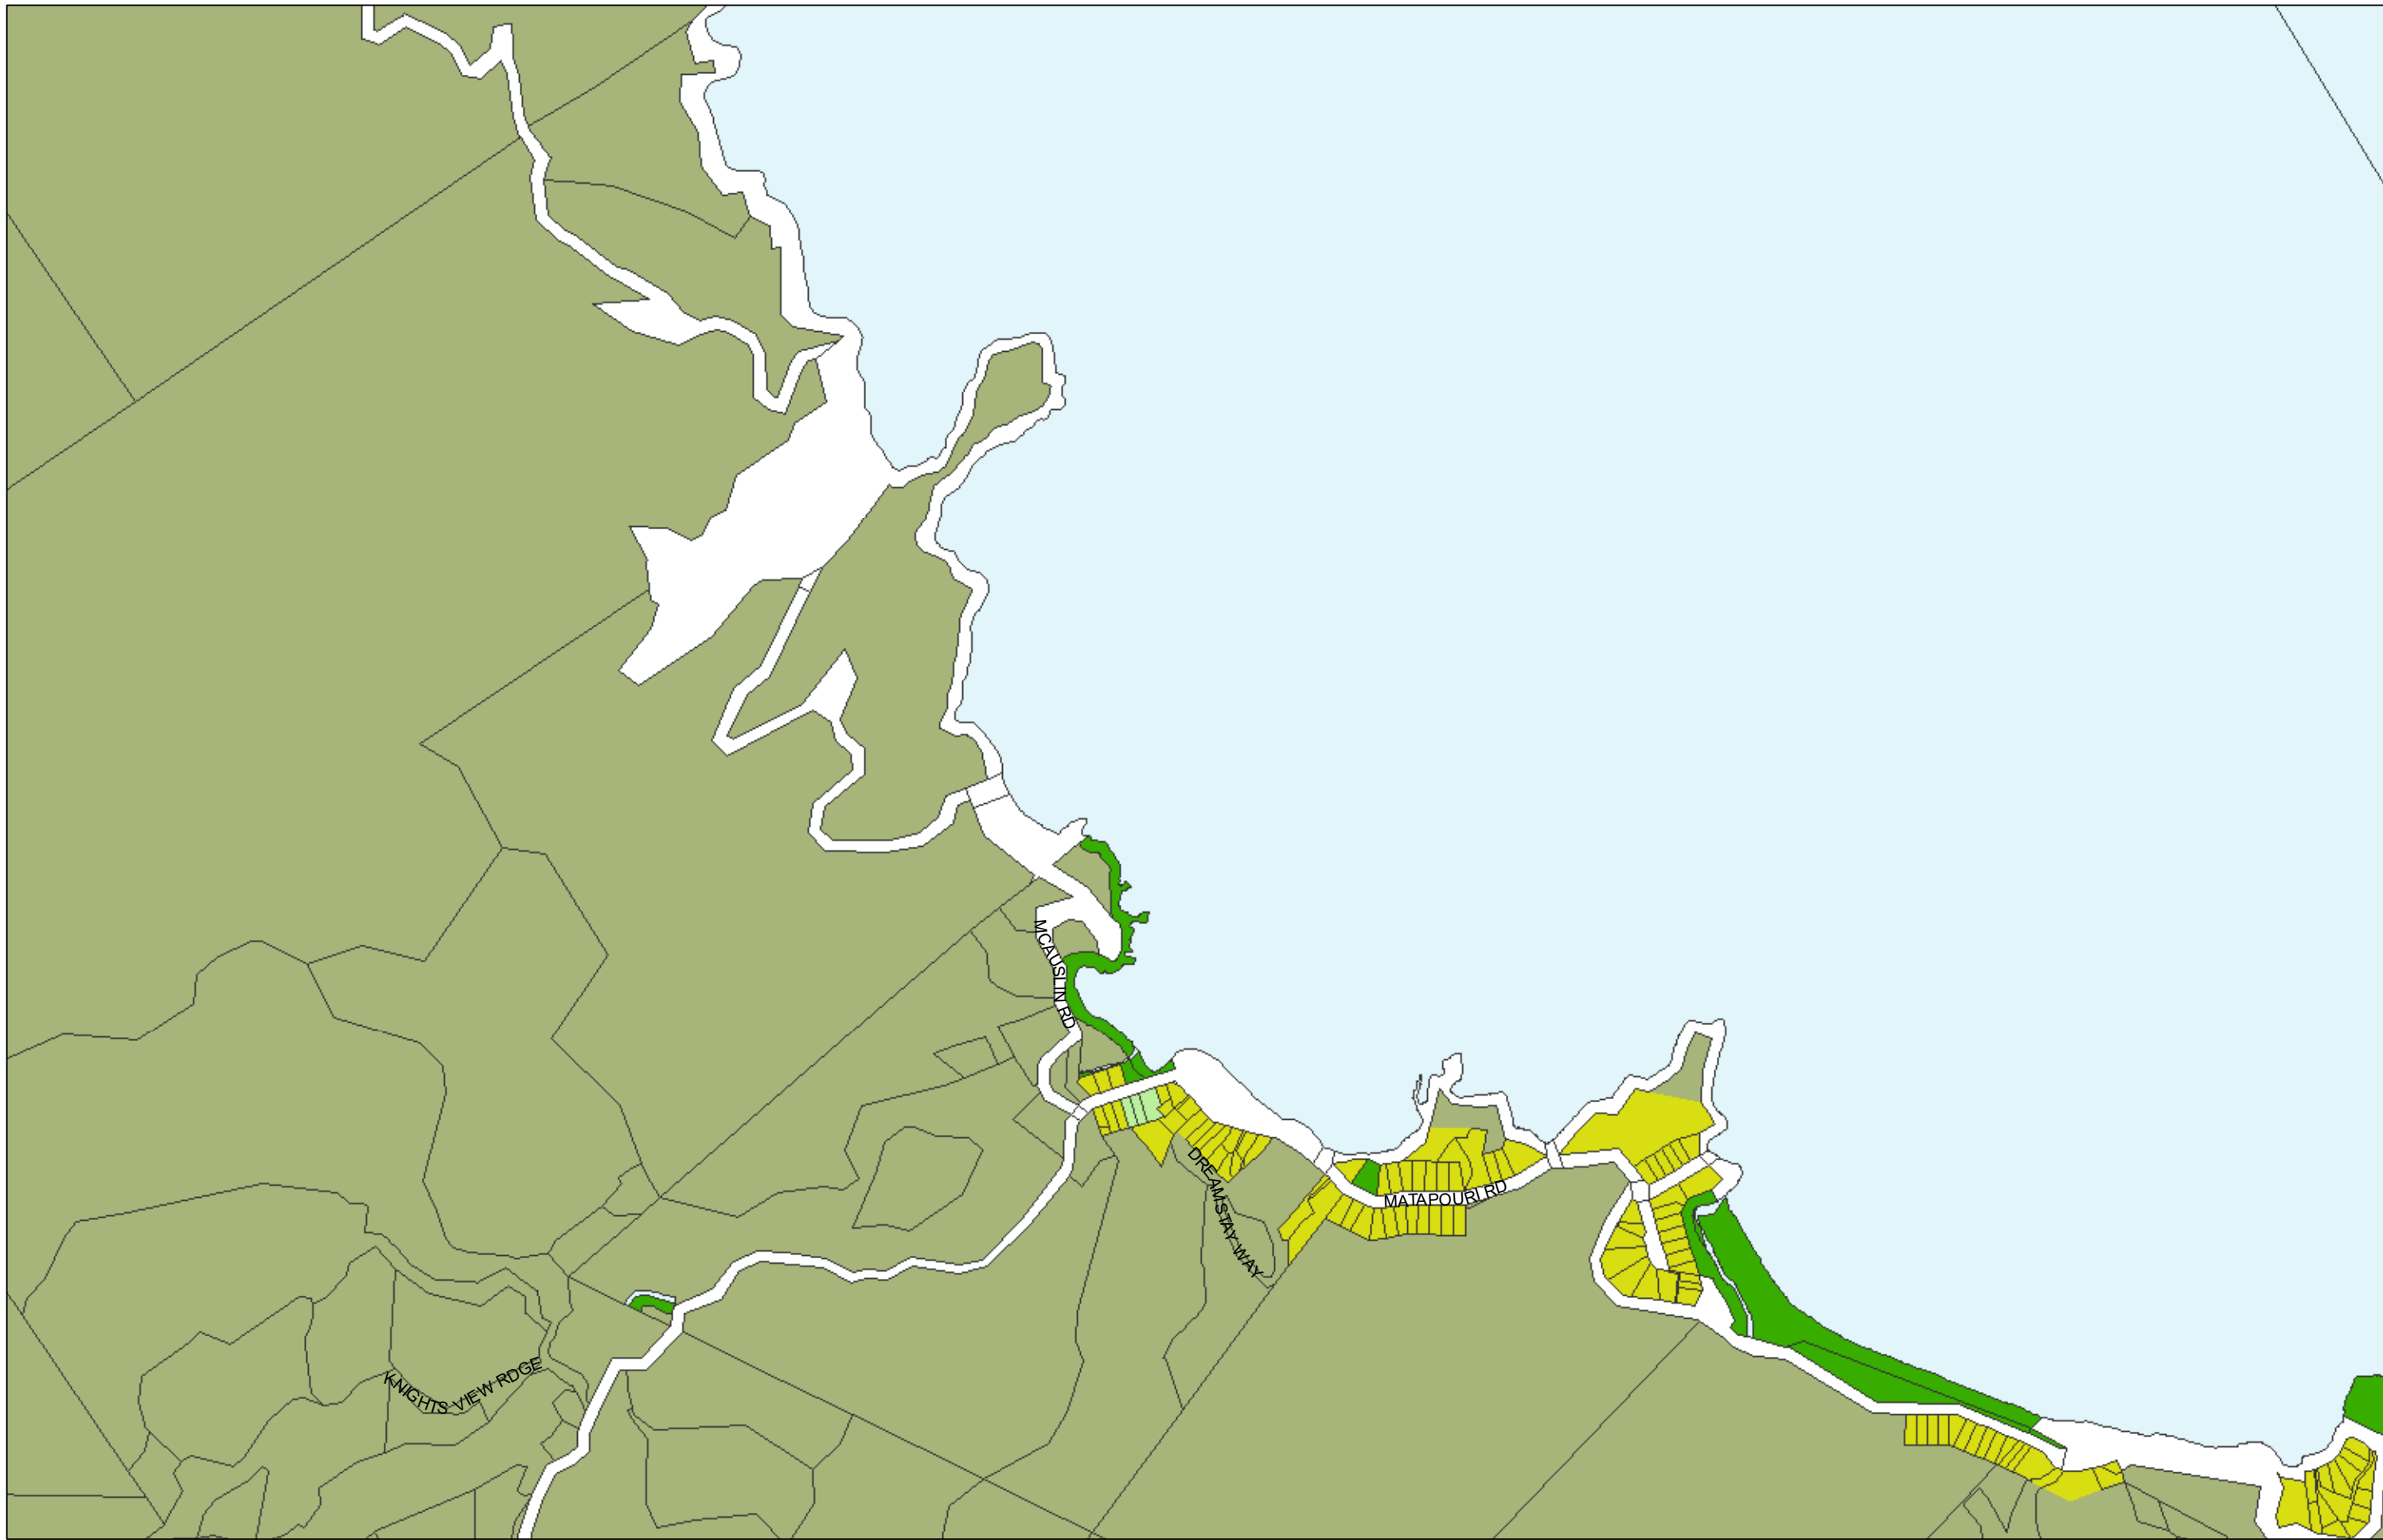

(C) Crown Copyright Reserved.

WHANGAREI DISTRICT COUNCIL OPERATIVE PLANNING MAP

**Area Specific Matters - Map 27
Sandy Bay**