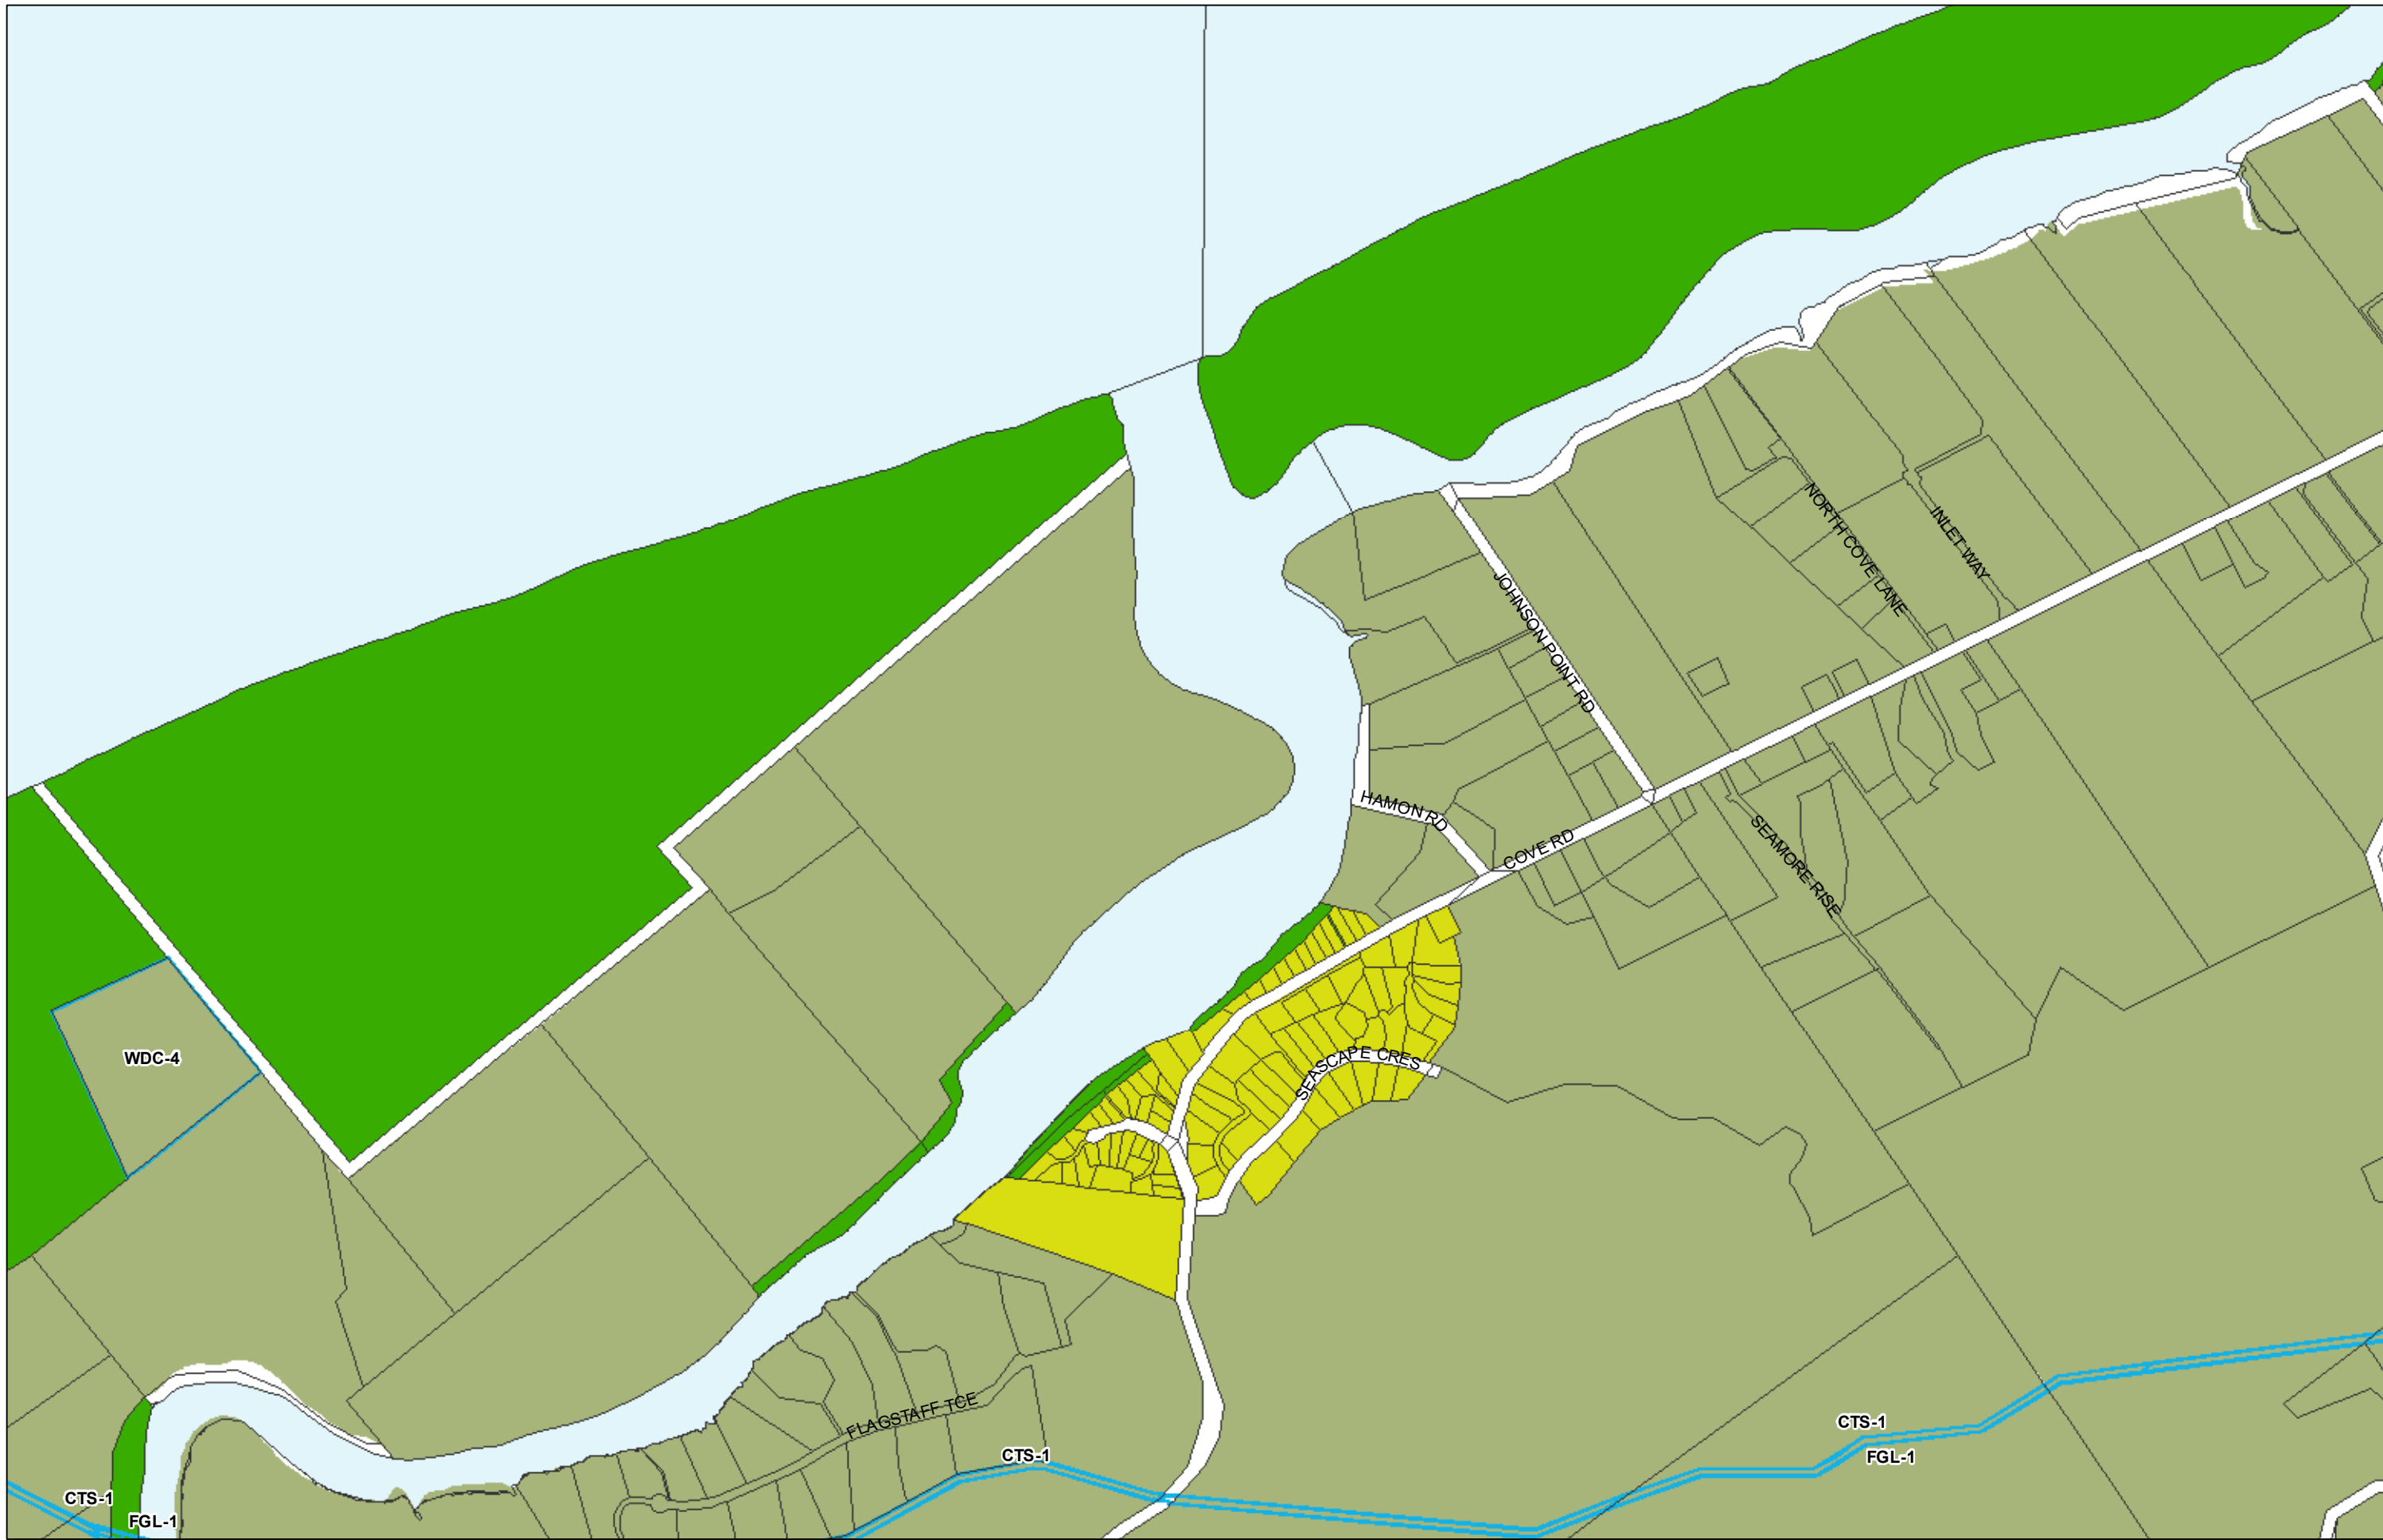

(C) Crown Copyright Reserved.

WHANGAREI DISTRICT COUNCIL OPERATIVE PLANNING MAP

Area Specific Matters - Map 49 Waipu River Mouth