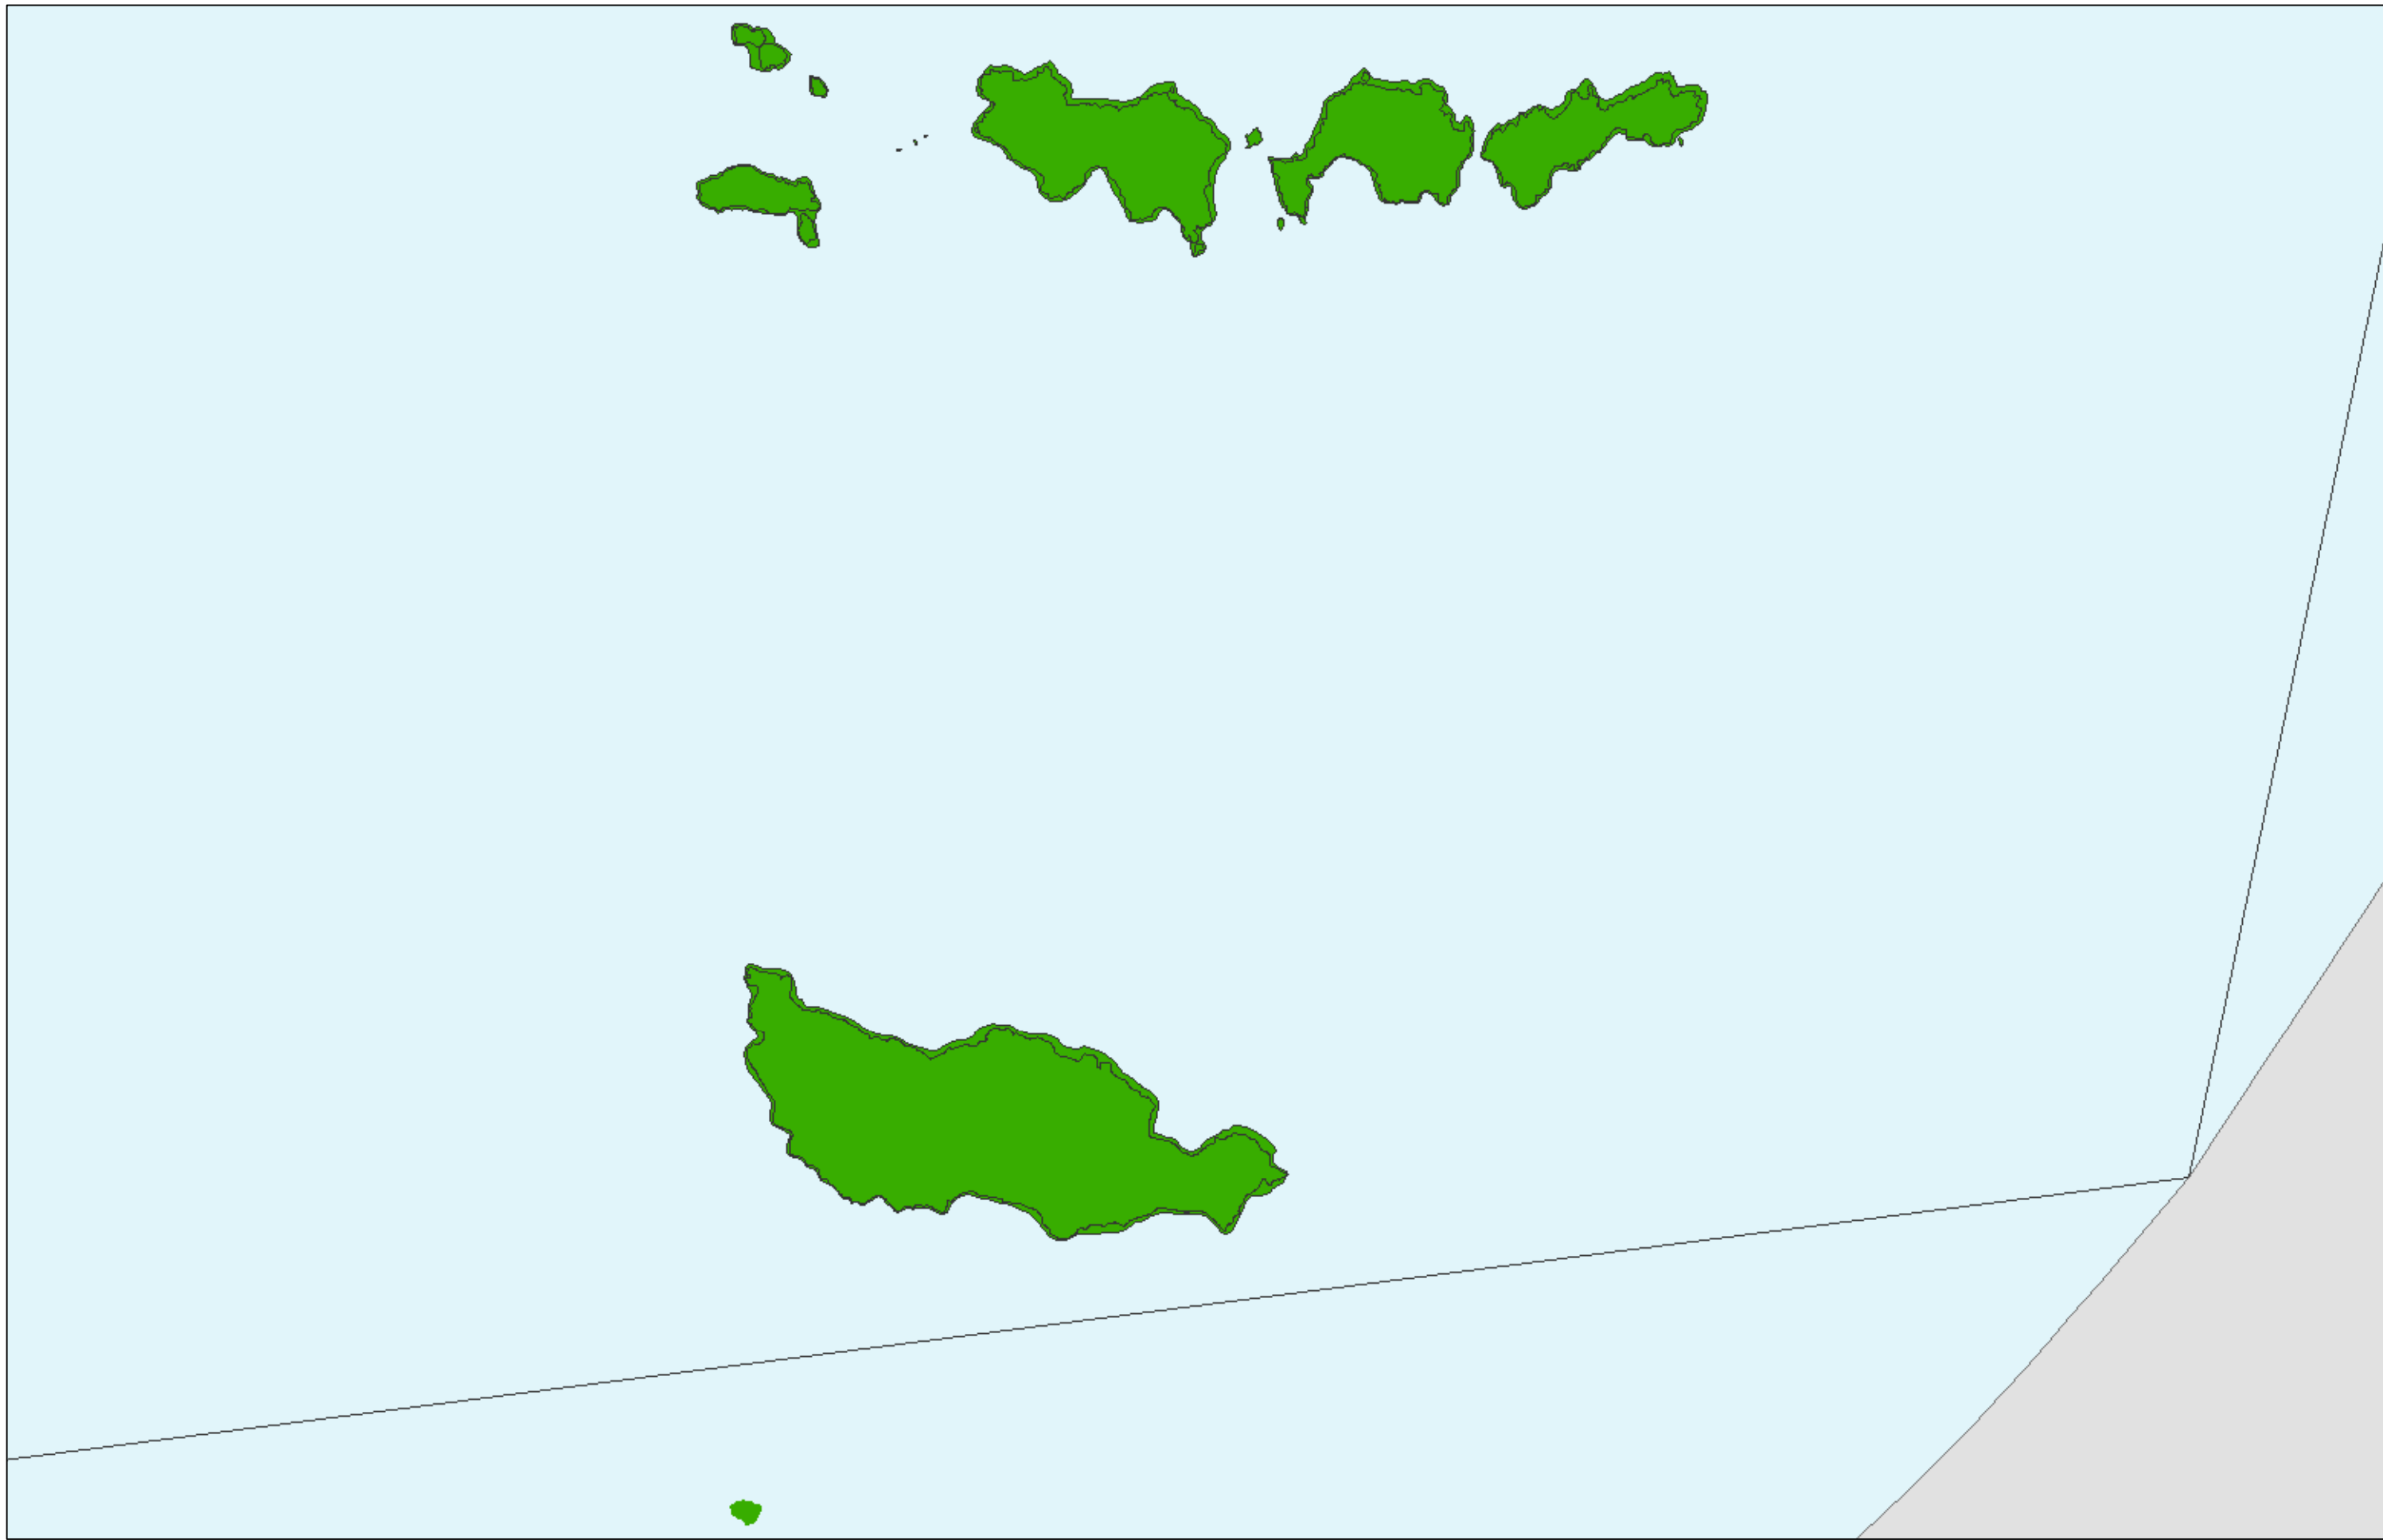

(C) Crown Copyright Reserved.

WHANGAREI DISTRICT COUNCIL OPERATIVE PLANNING MAP

**Area Specific Matters - Map 86
Hen and Chicken Group**