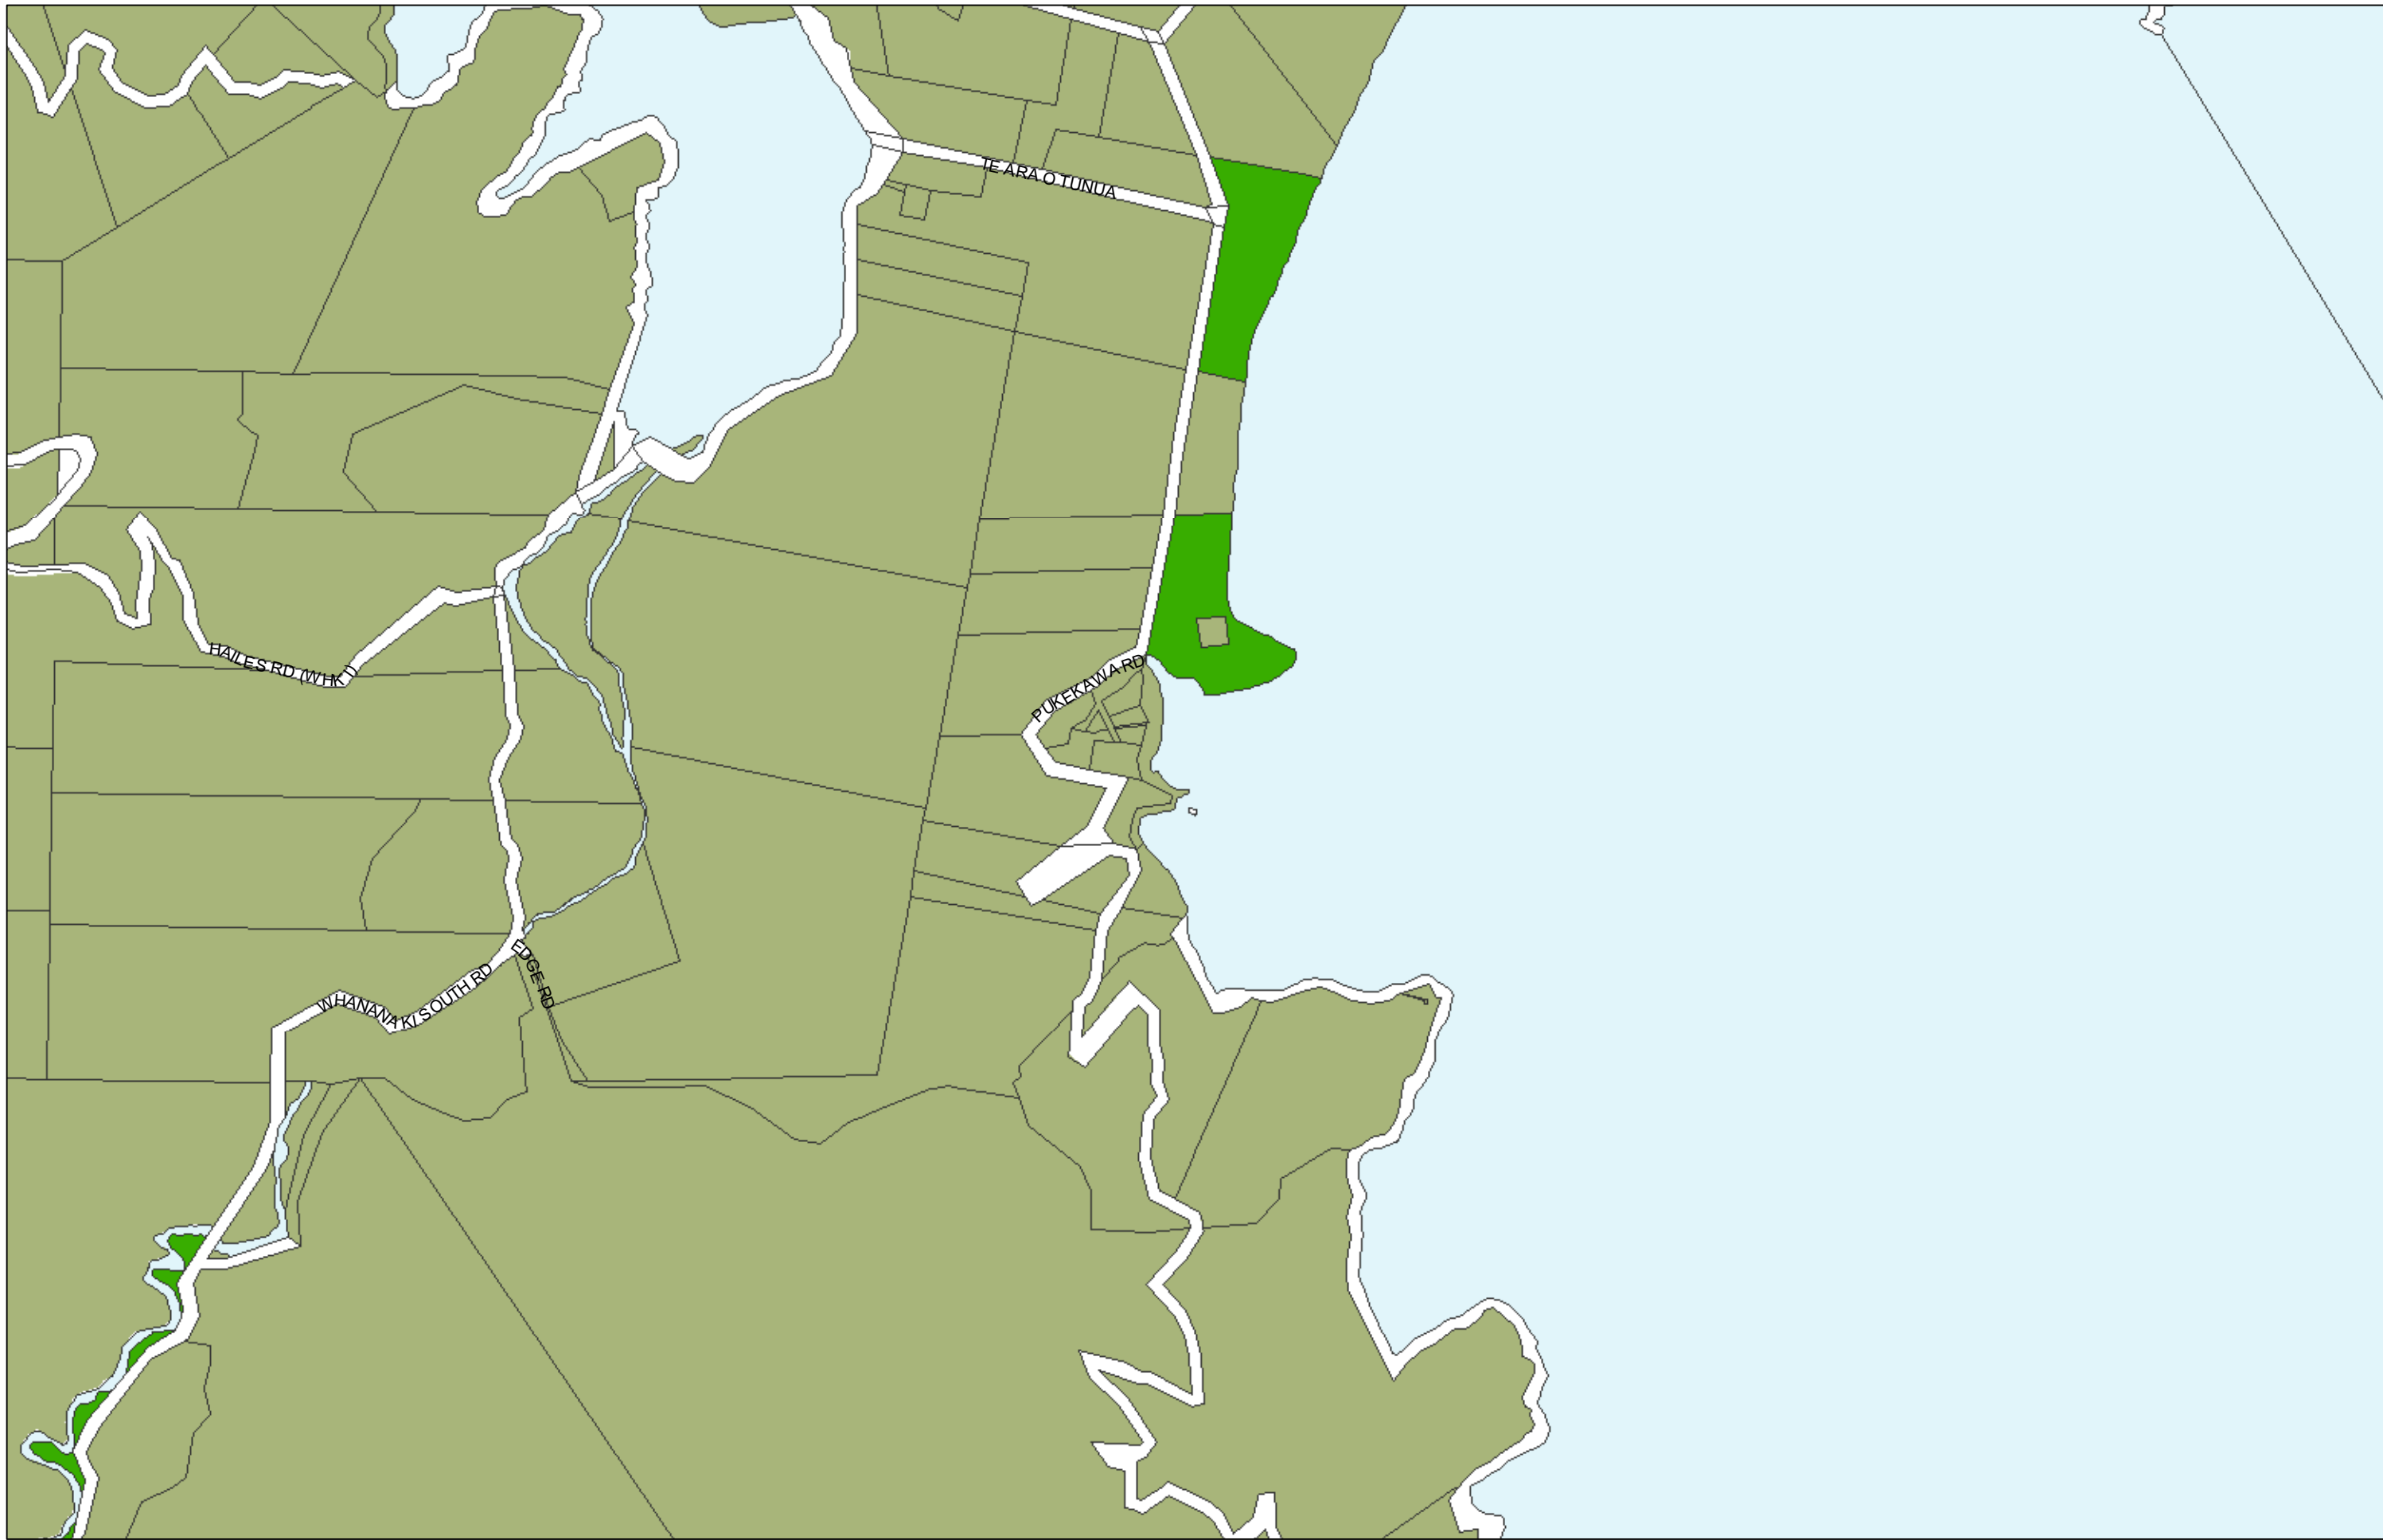

(C) Crown Copyright Reserved.

WHANGAREI DISTRICT COUNCIL OPERATIVE PLANNING MAP

**Area Specific Matters - Map 26
Whananaki South**