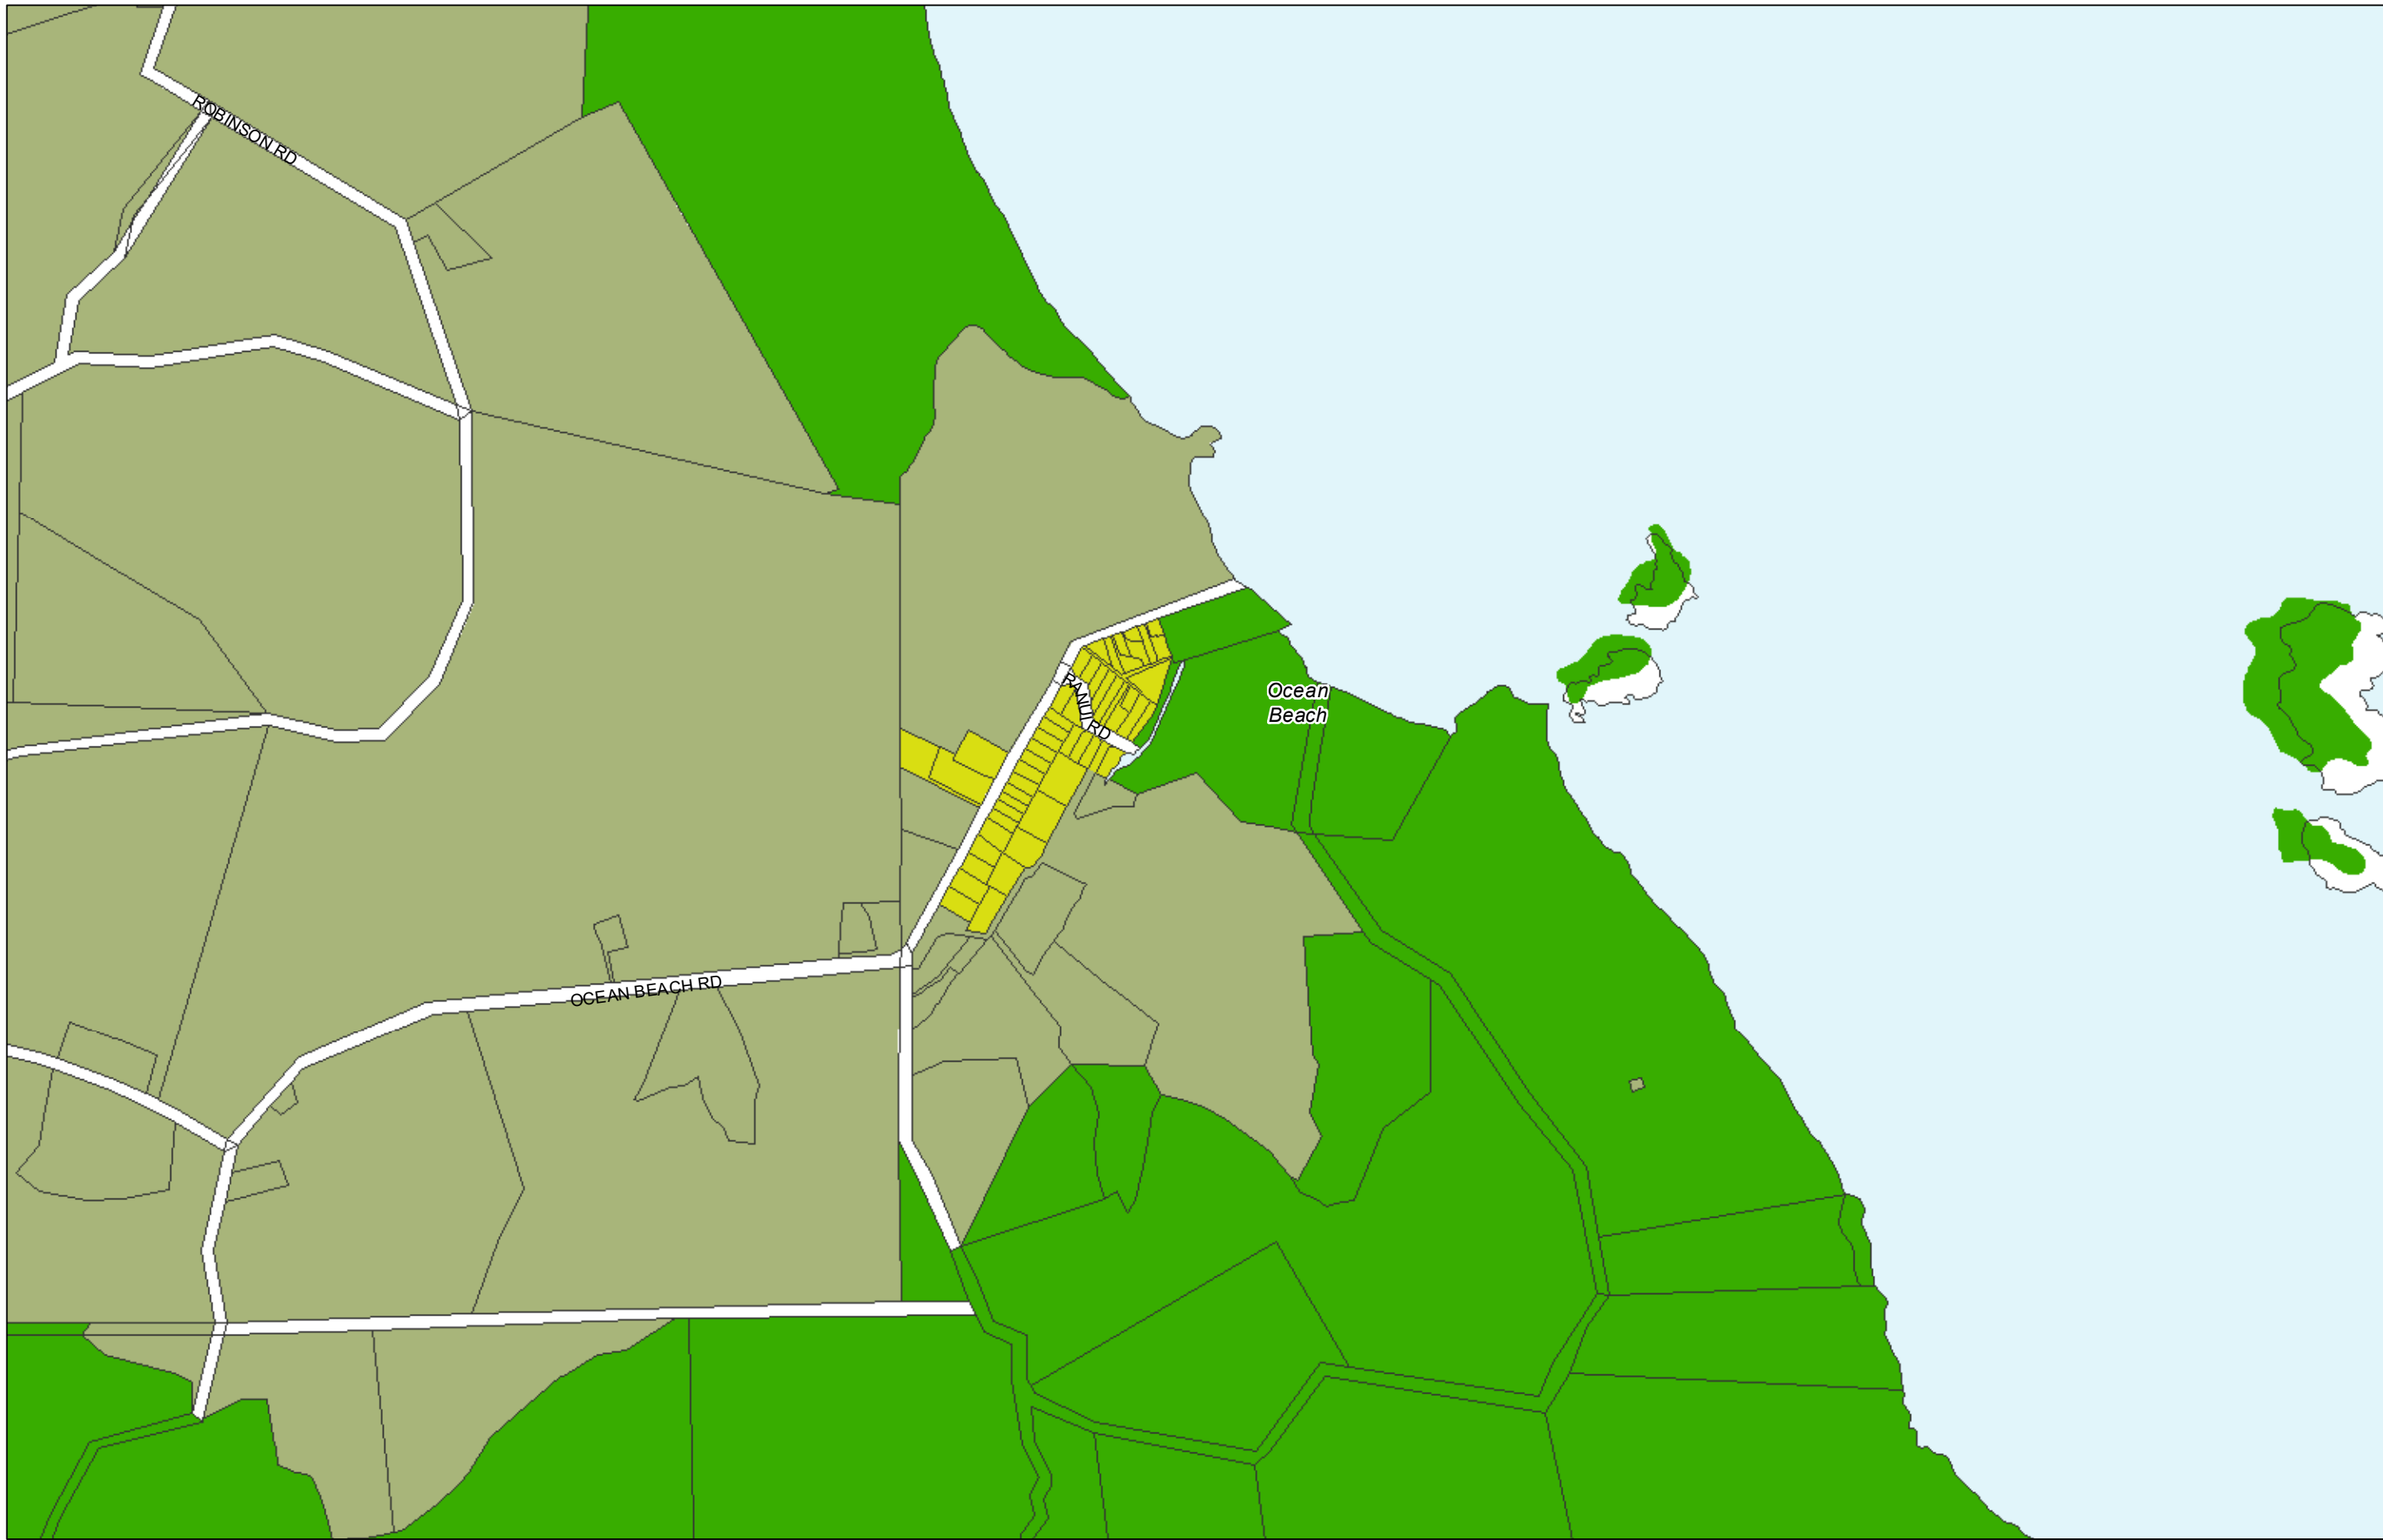

(C) Crown Copyright Reserved.

WHANGAREI DISTRICT COUNCIL OPERATIVE PLANNING MAP

**Area Specific Matters - Map 40
Ocean Beach**