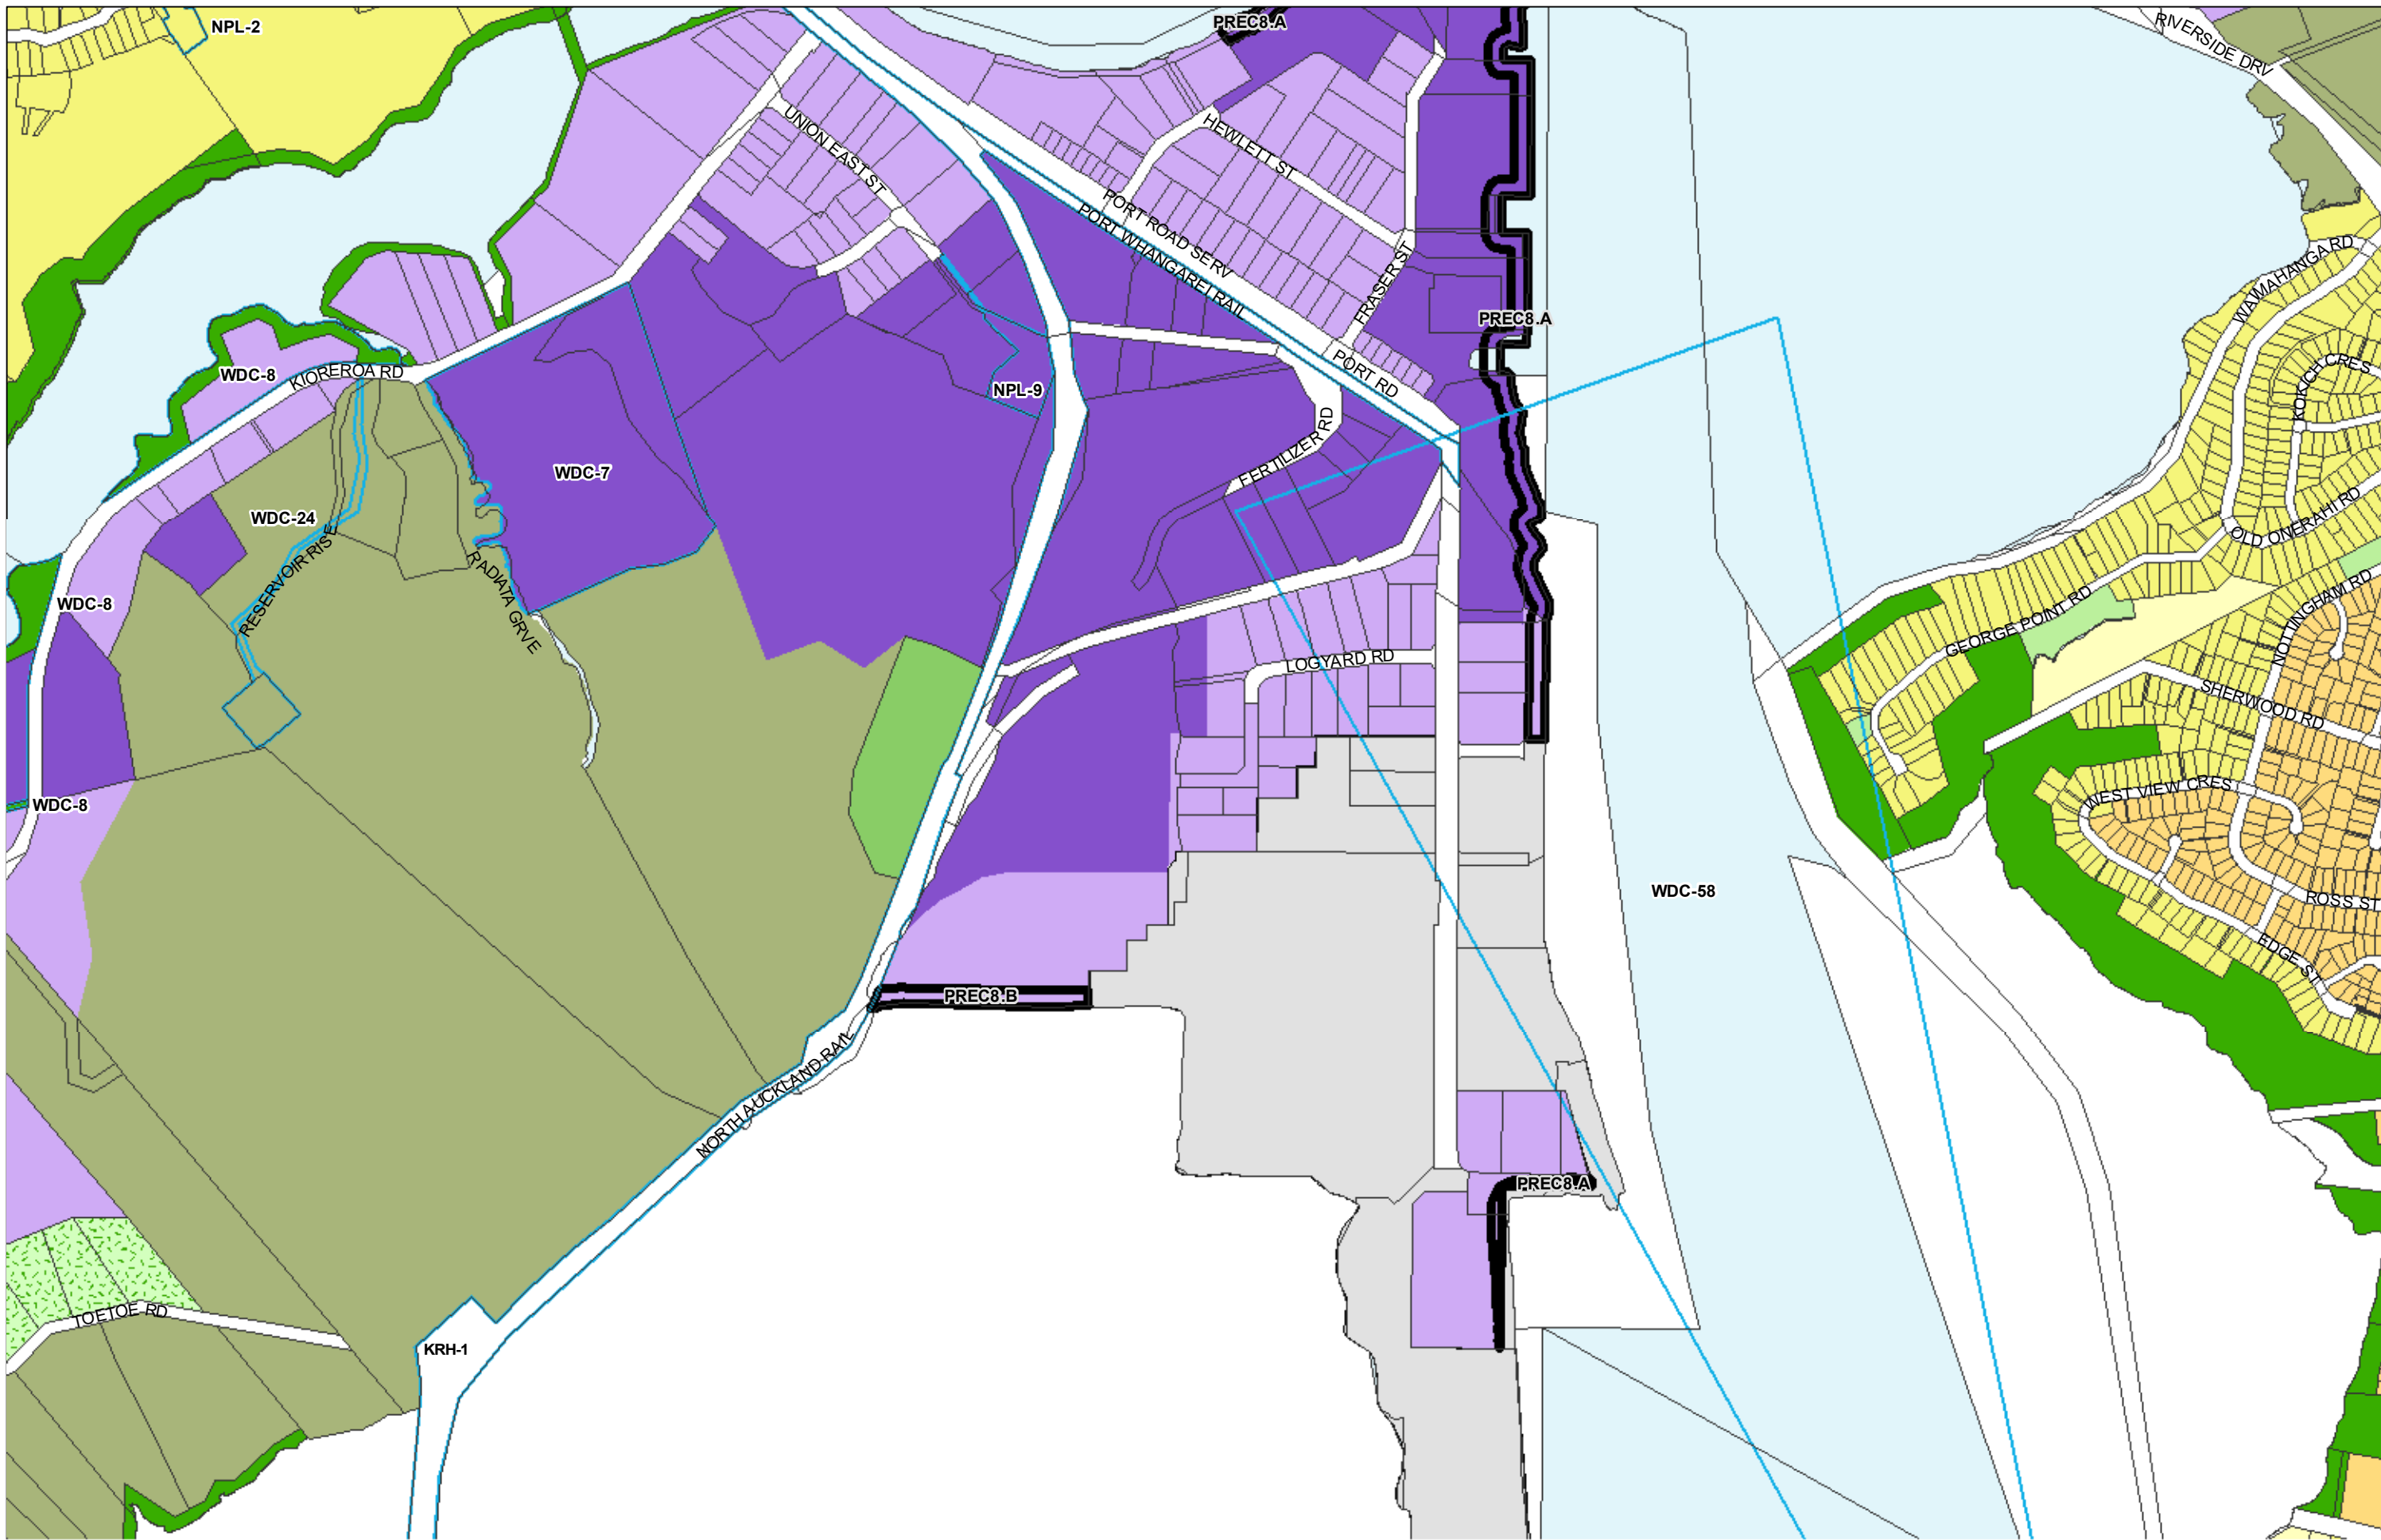

WHANGAREI DISTRICT COUNCIL OPERATIVE PLANNING MAP

Area Specific Matters - Map 73 Morningside