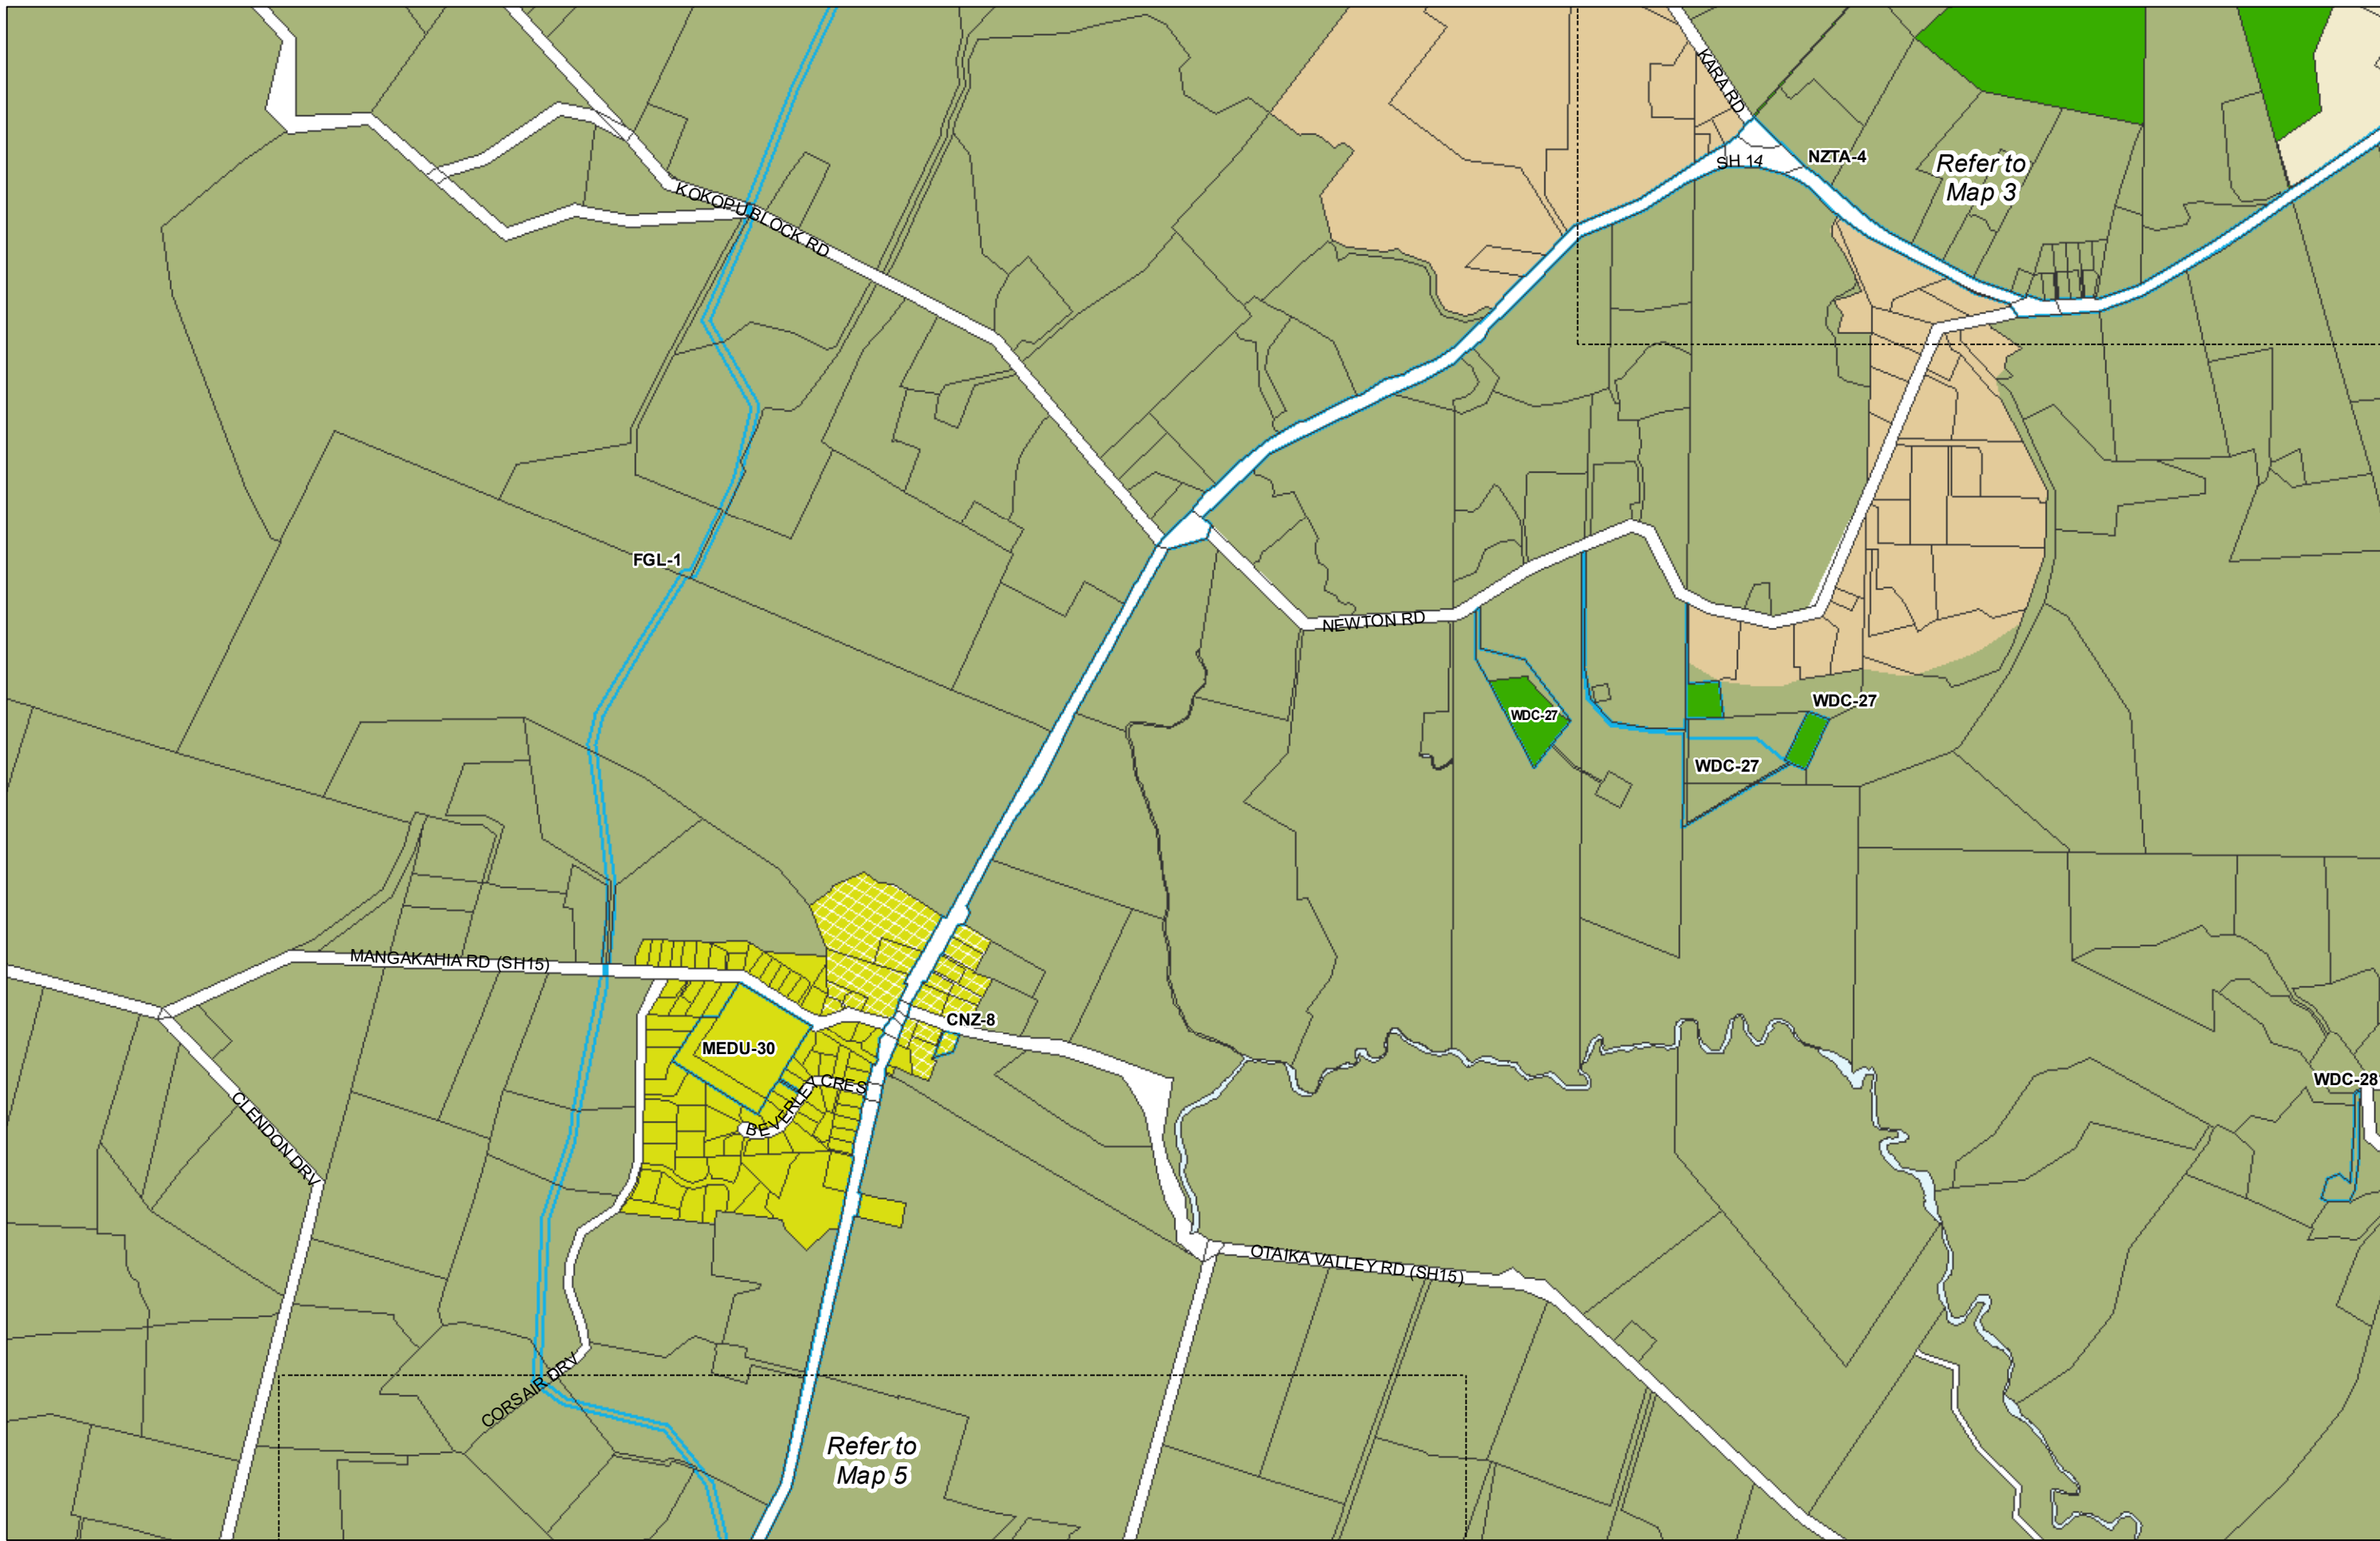

WHANGAREI DISTRICT COUNCIL OPERATIVE PLANNING MAP

**Area Specific Matters - Map 70
Maungatapere**