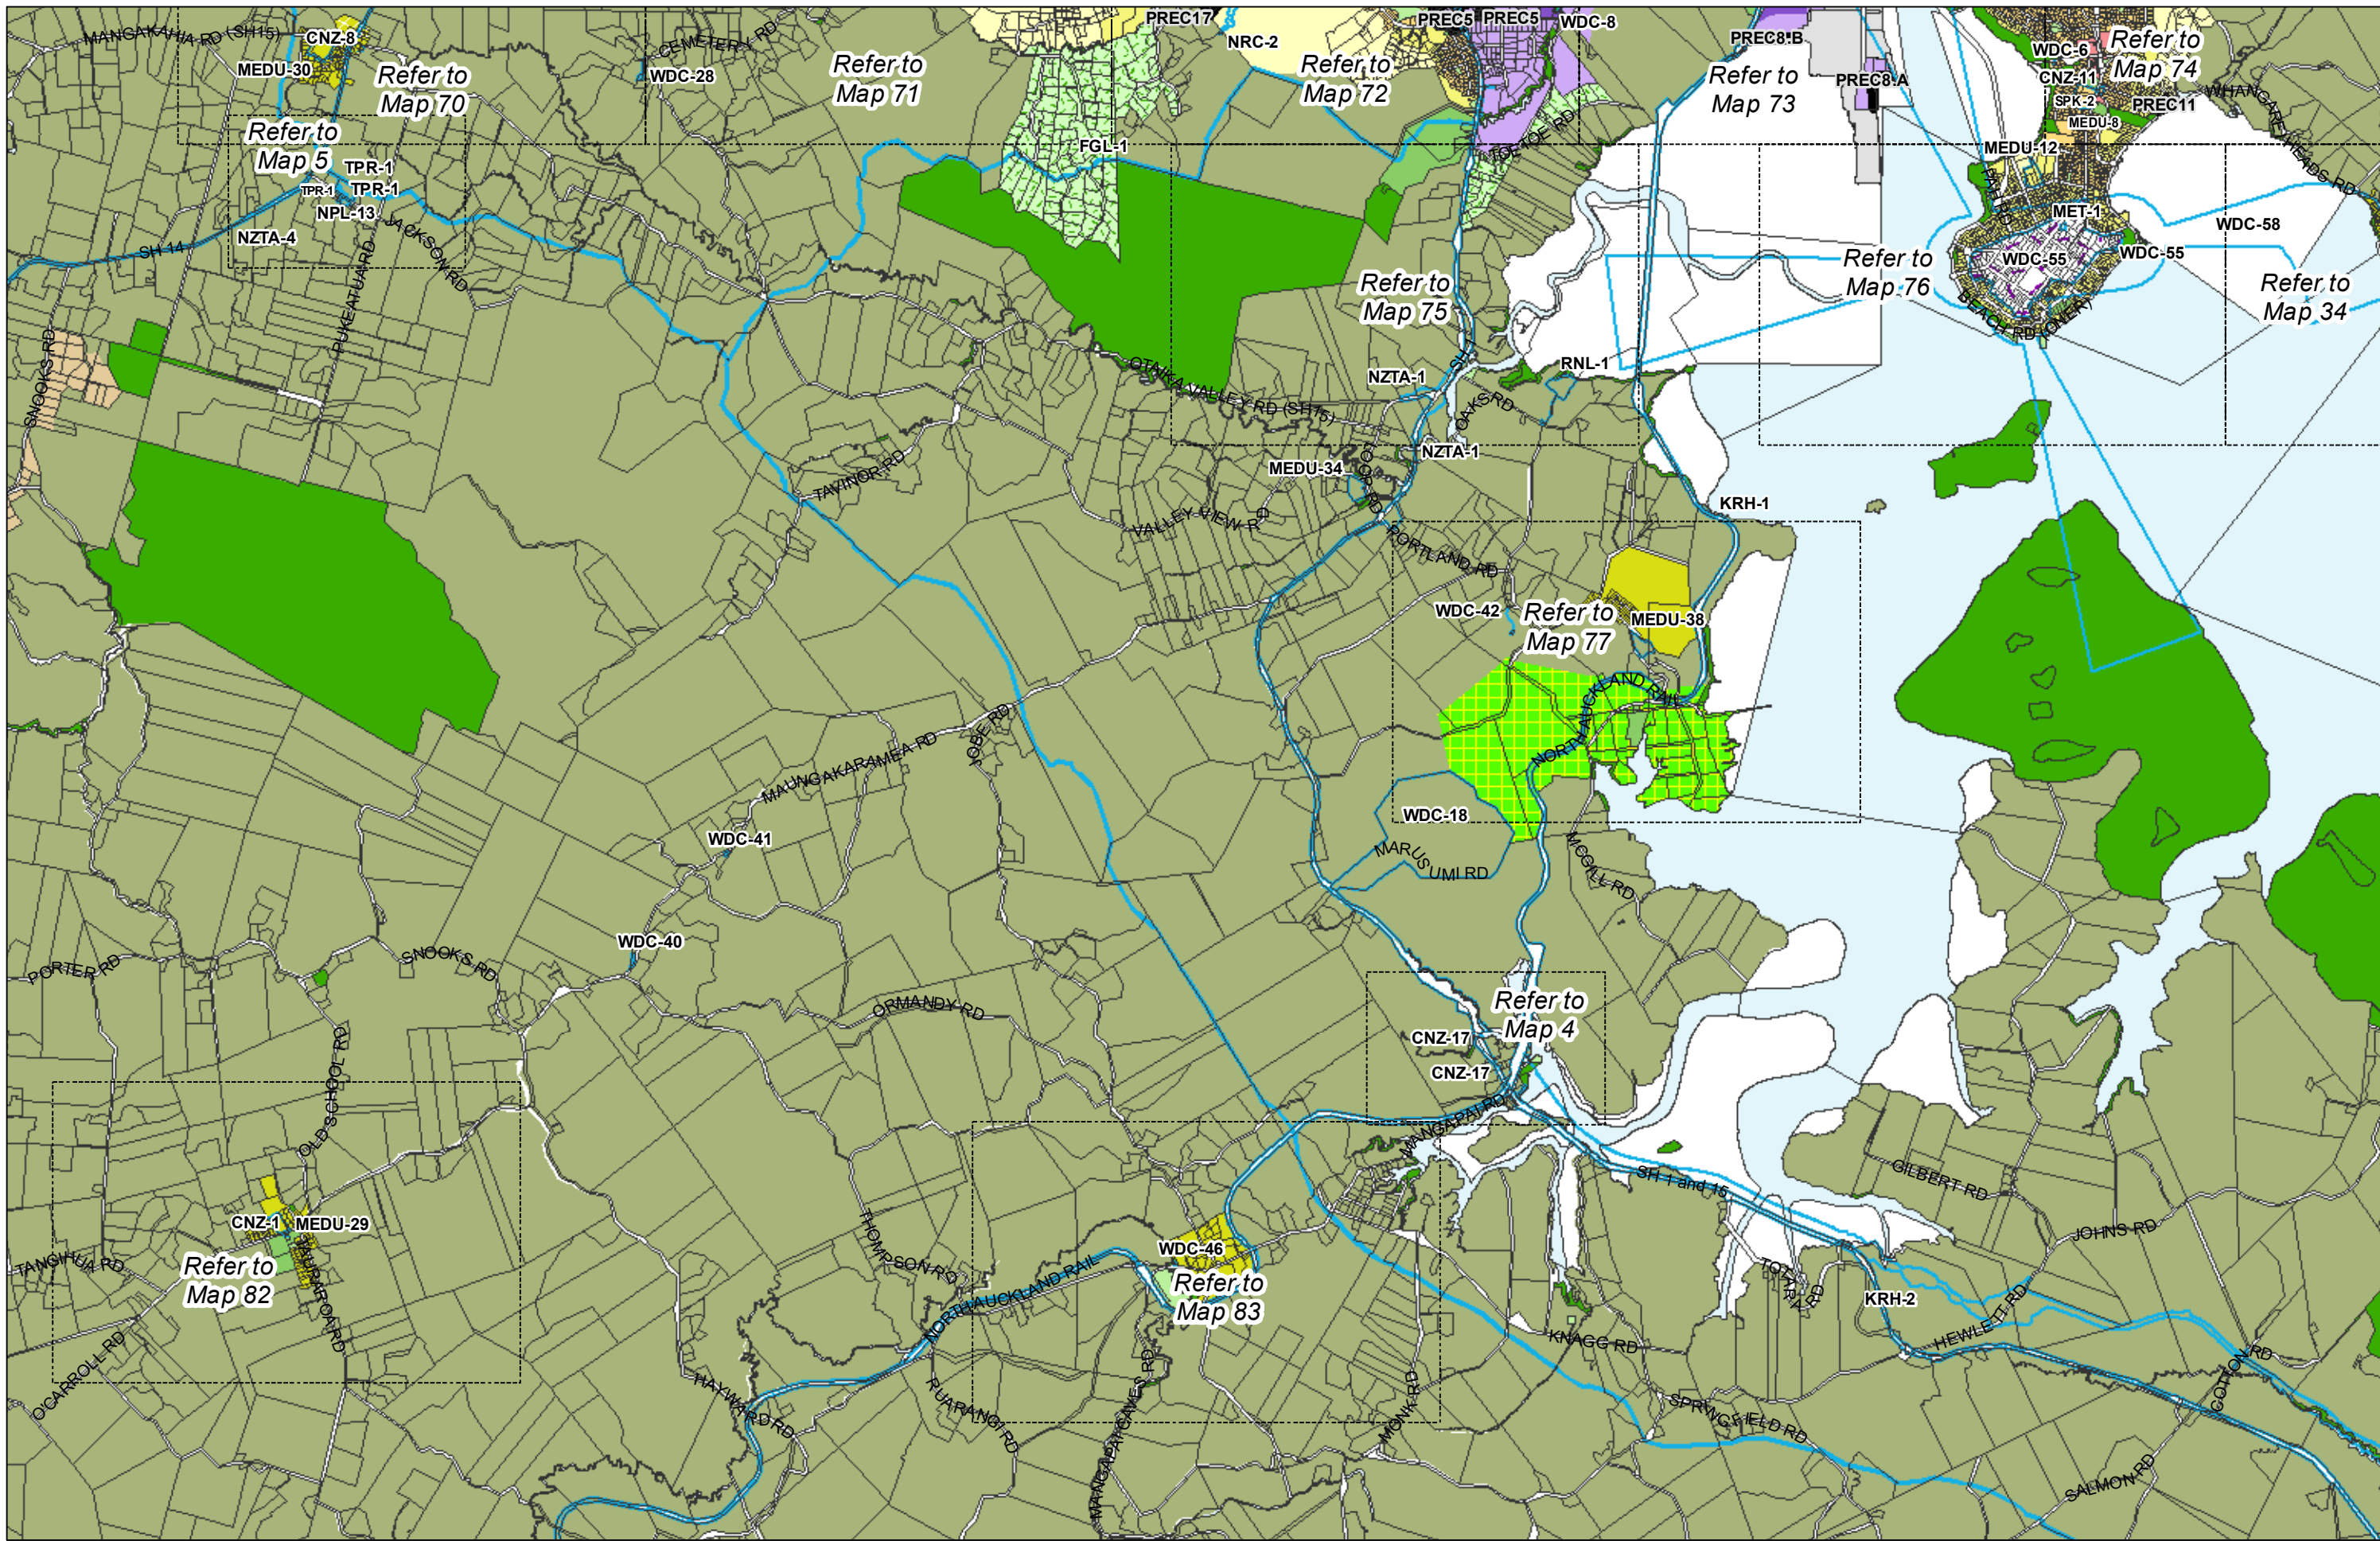

WHANGAREI DISTRICT COUNCIL OPERATIVE PLANNING MAP

Area Specific Matters - Map 13