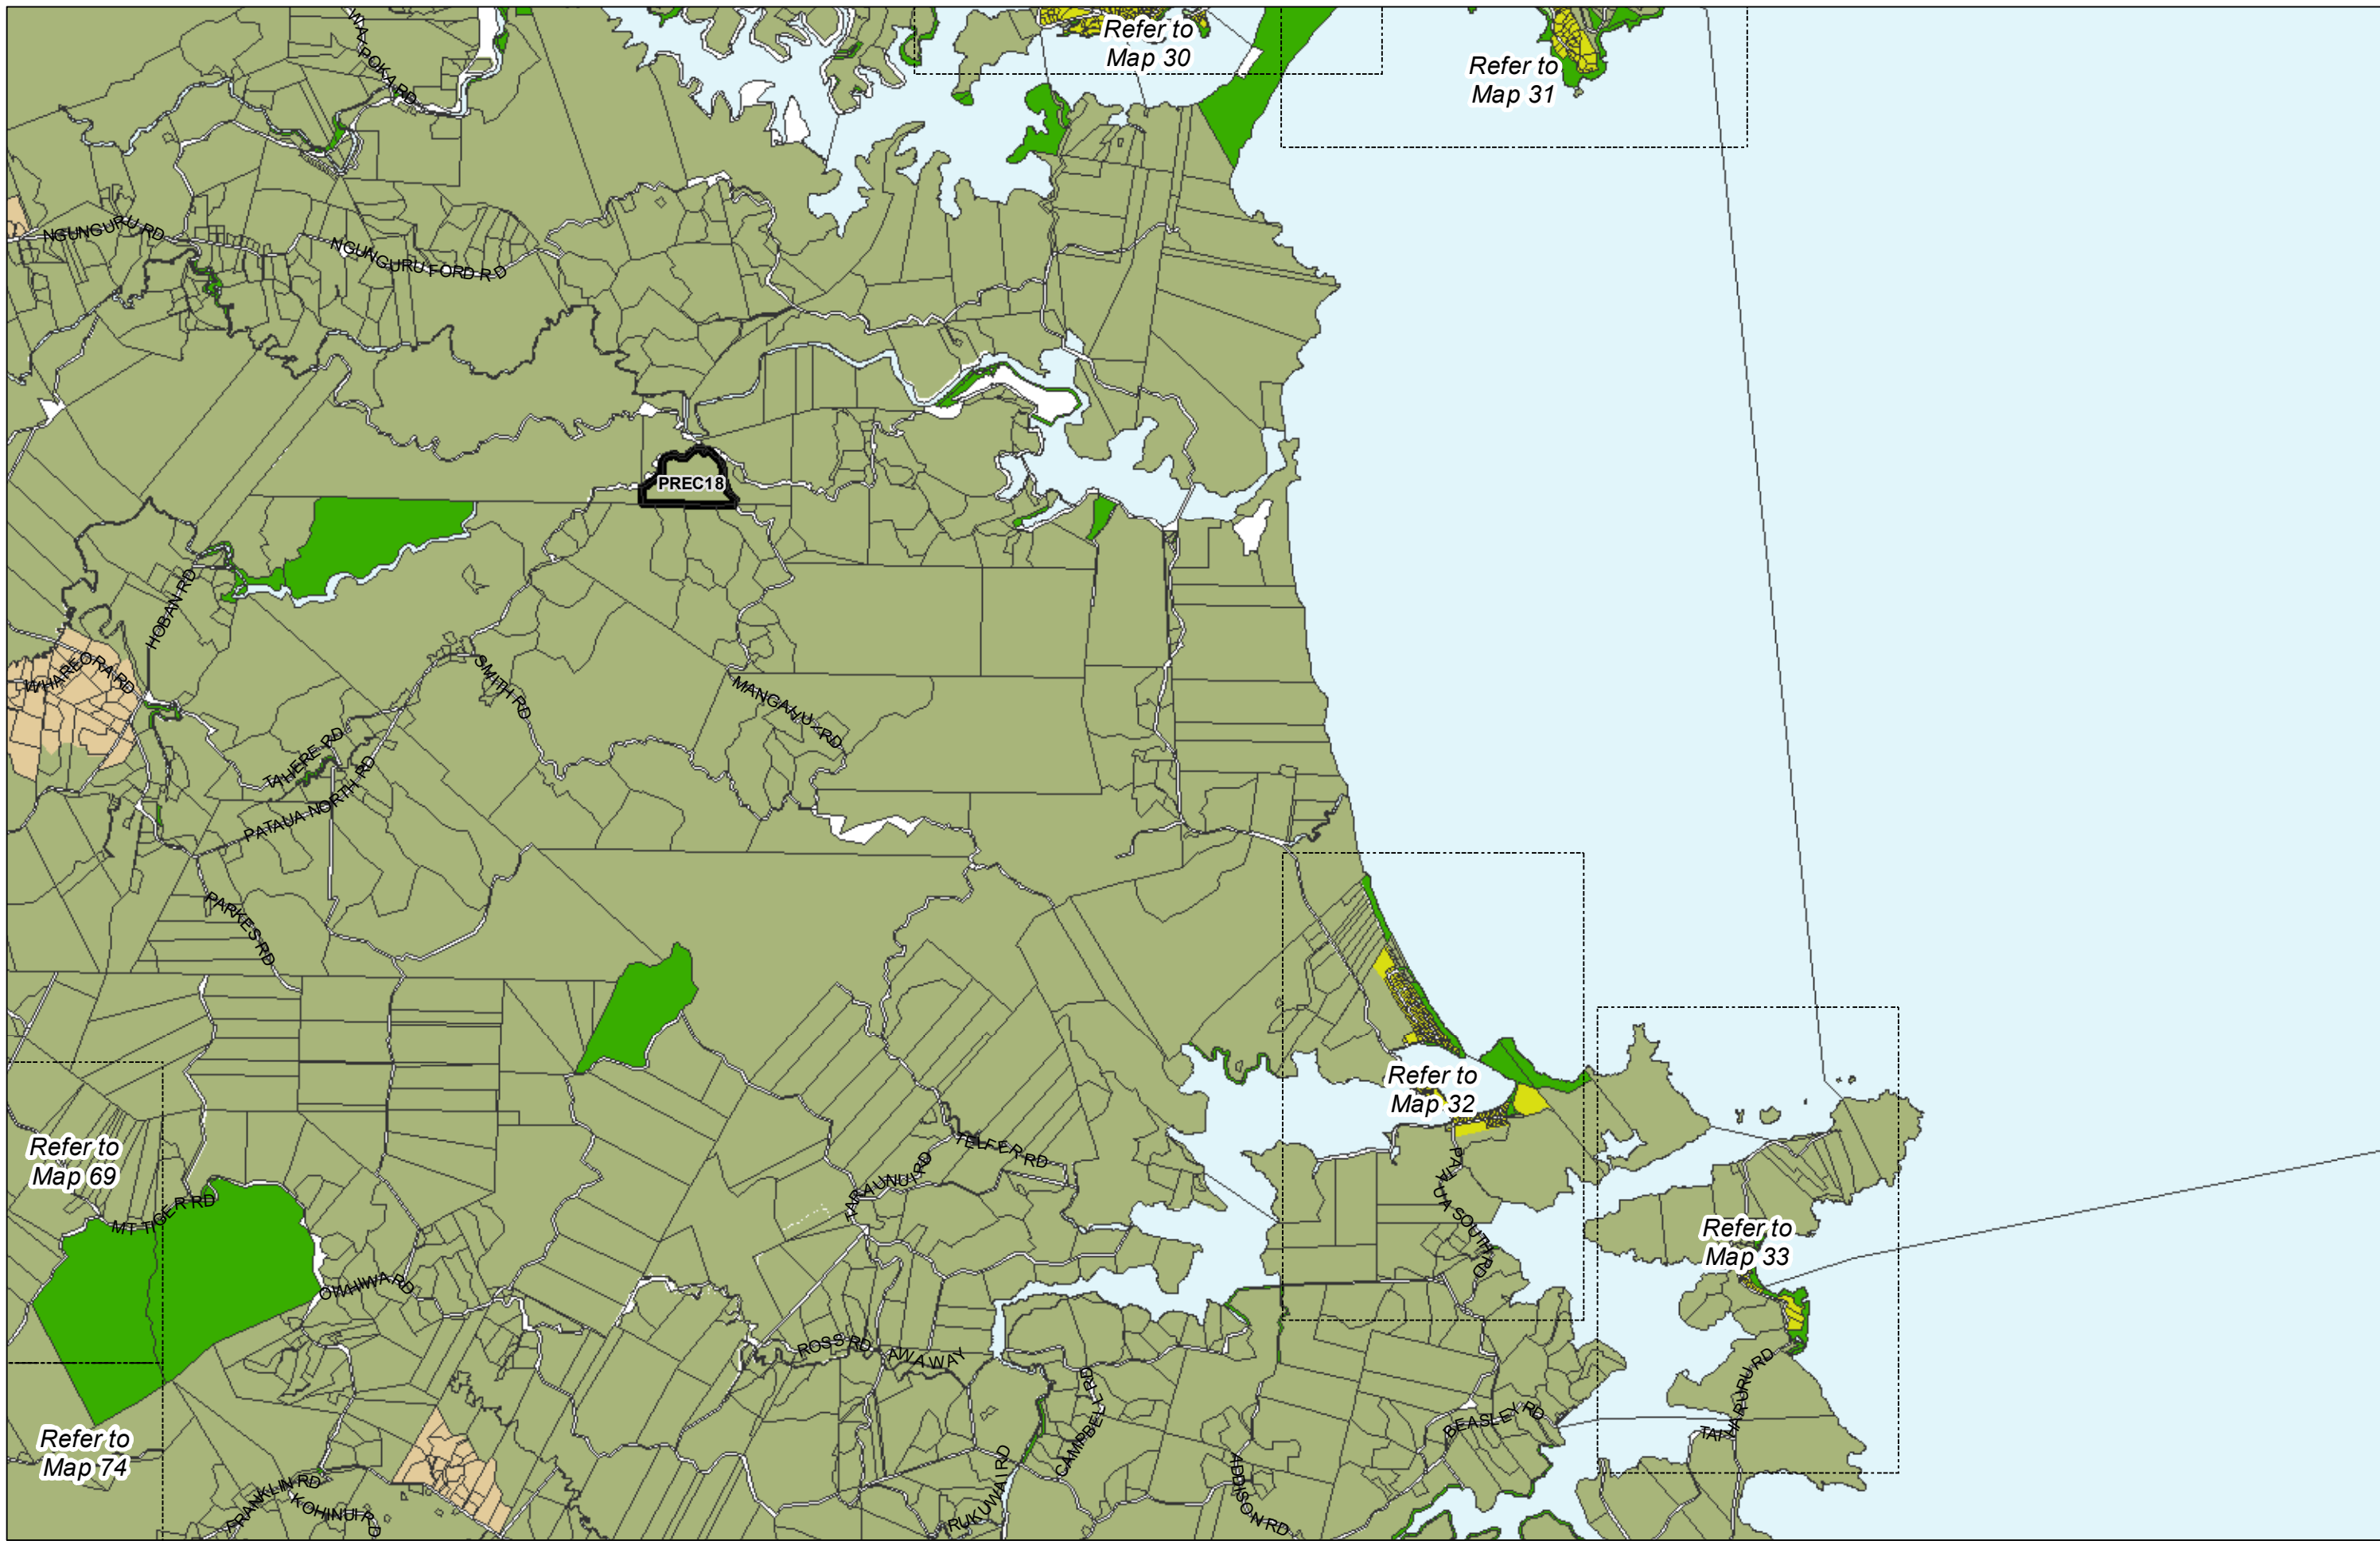

(C) Crown Copyright Reserved.

WHANGAREI DISTRICT COUNCIL OPERATIVE PLANNING MAP

Area Specific Matters - Map 11