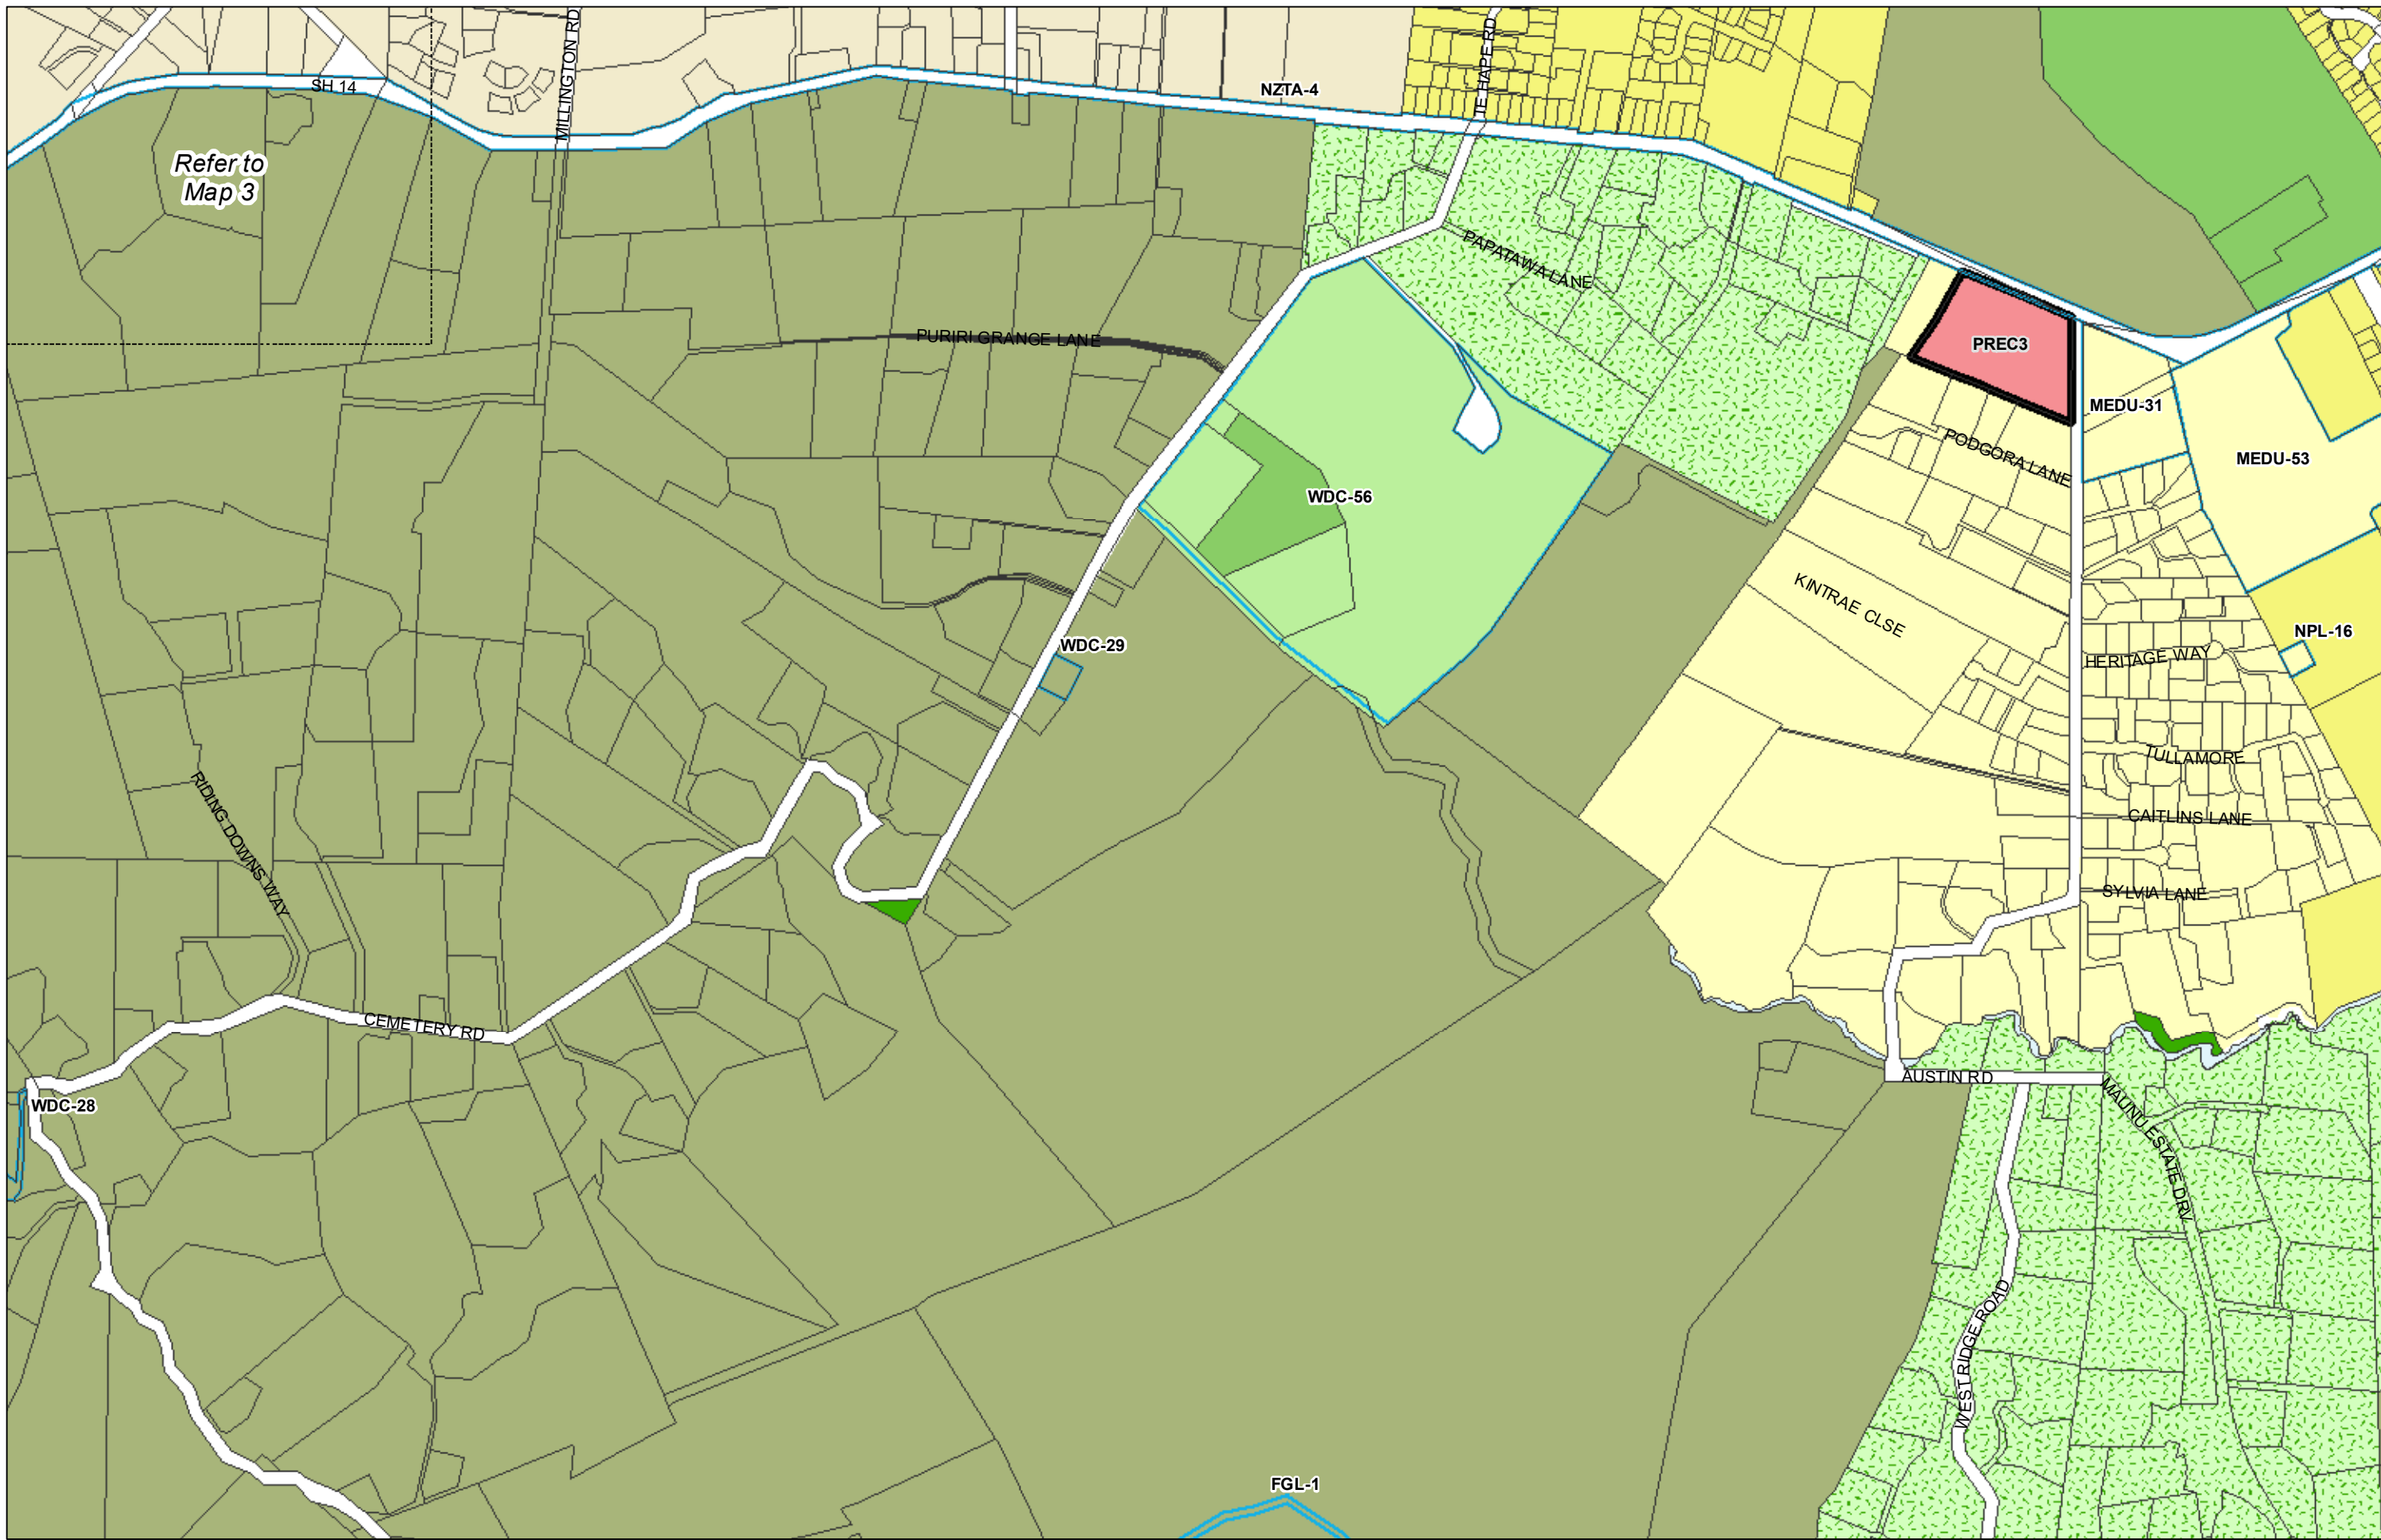

(C) Crown Copyright Reserved.

WHANGAREI DISTRICT COUNCIL OPERATIVE PLANNING MAP

Area Specific Matters - Map 71 Maunu