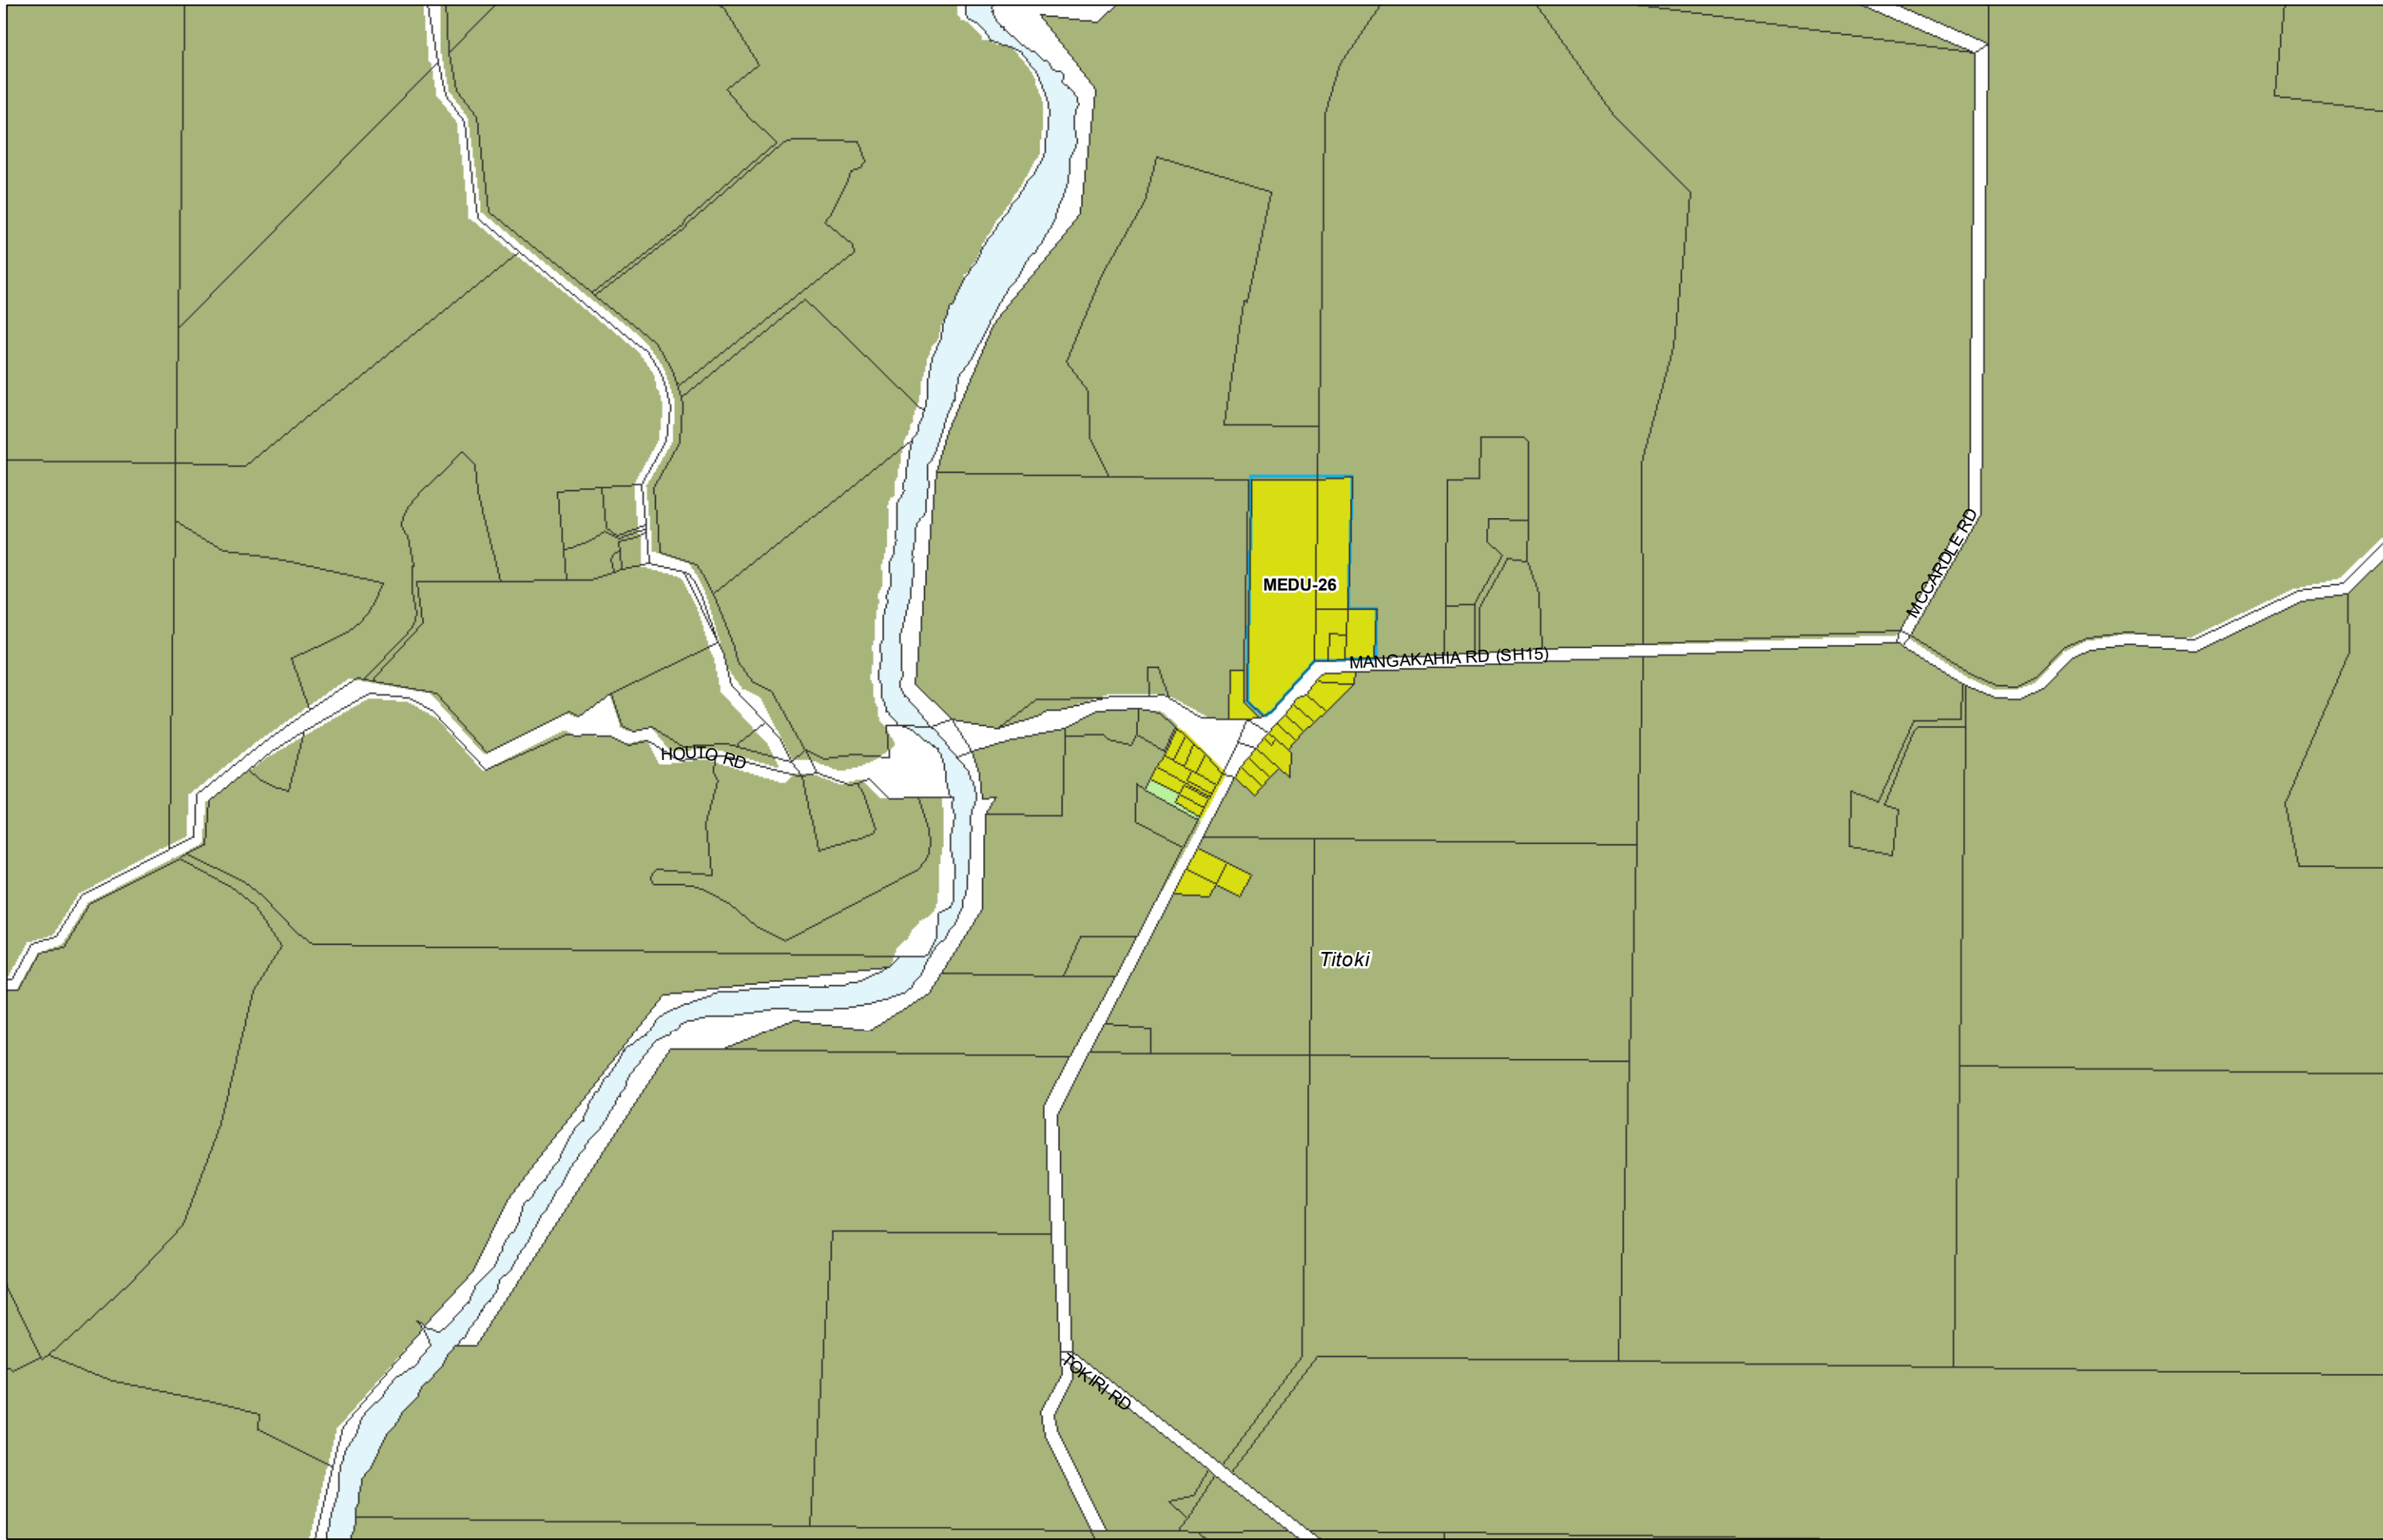

(C) Crown Copyright Reserved.

WHANGAREI DISTRICT COUNCIL OPERATIVE PLANNING MAP

**Area Specific Matters - Map 81
Titoki**