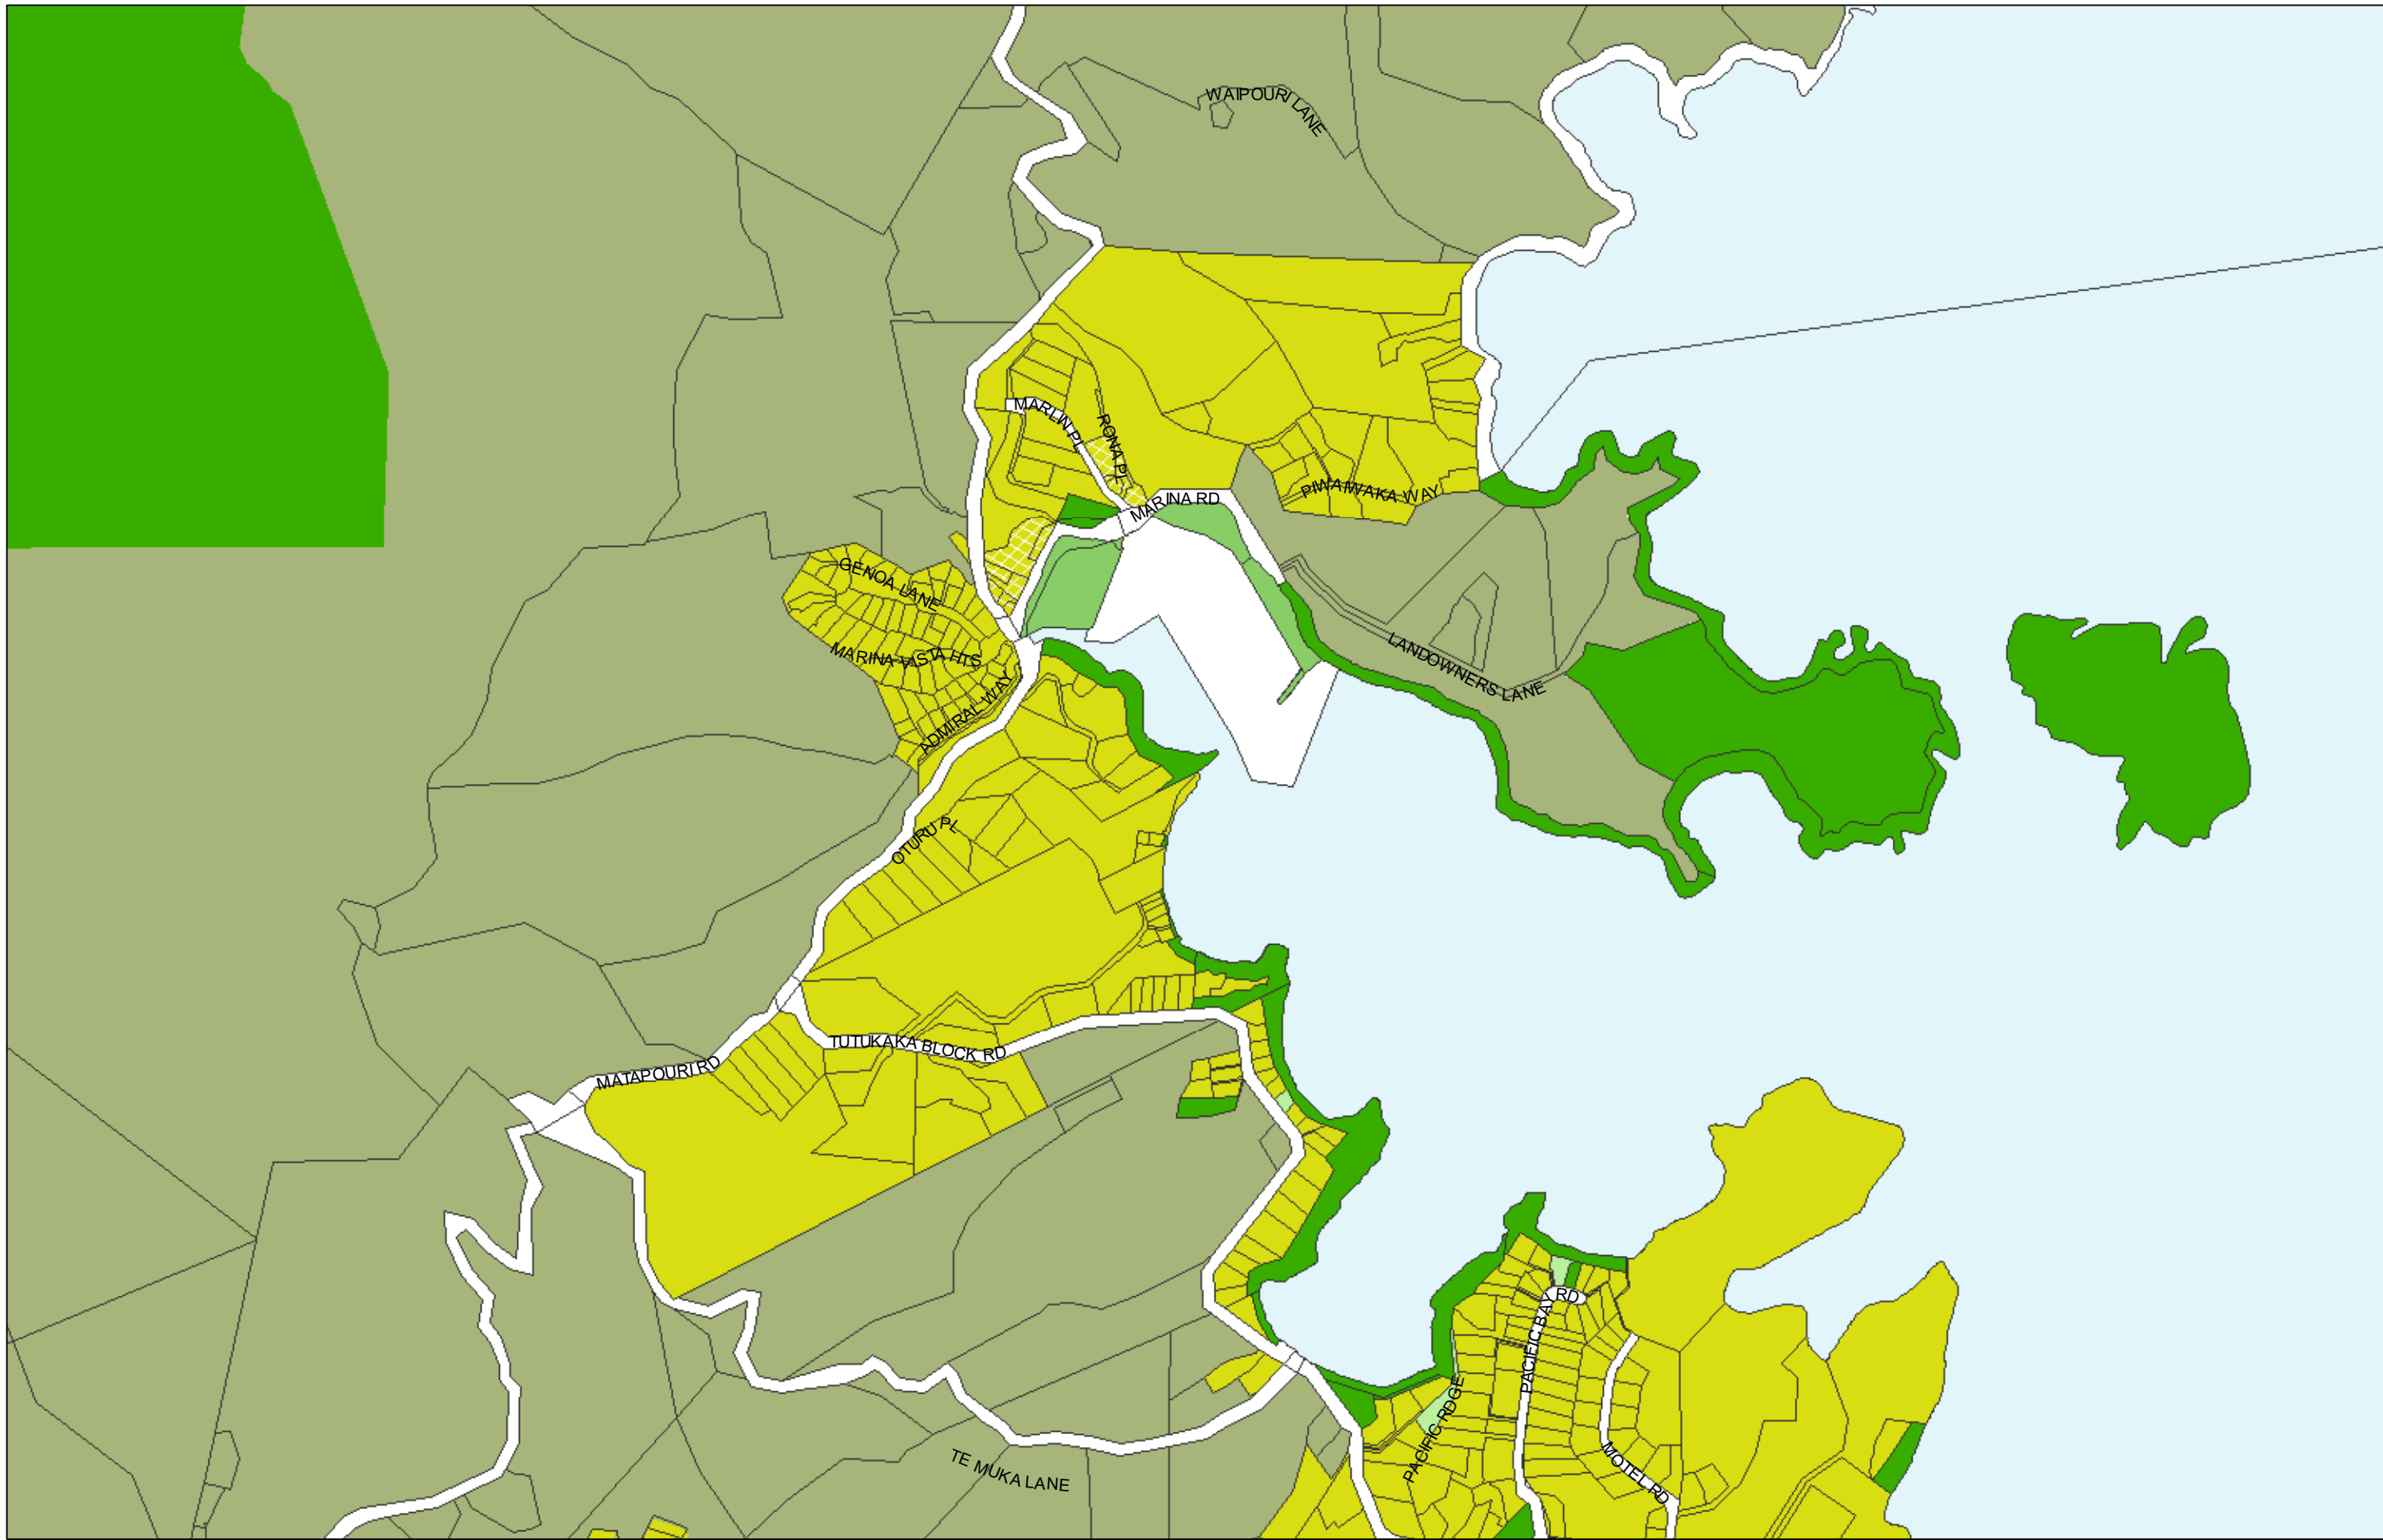

(C) Crown Copyright Reserved.

WHANGAREI DISTRICT COUNCIL OPERATIVE PLANNING MAP

**Area Specific Matters - Map 29
Tutukaka**