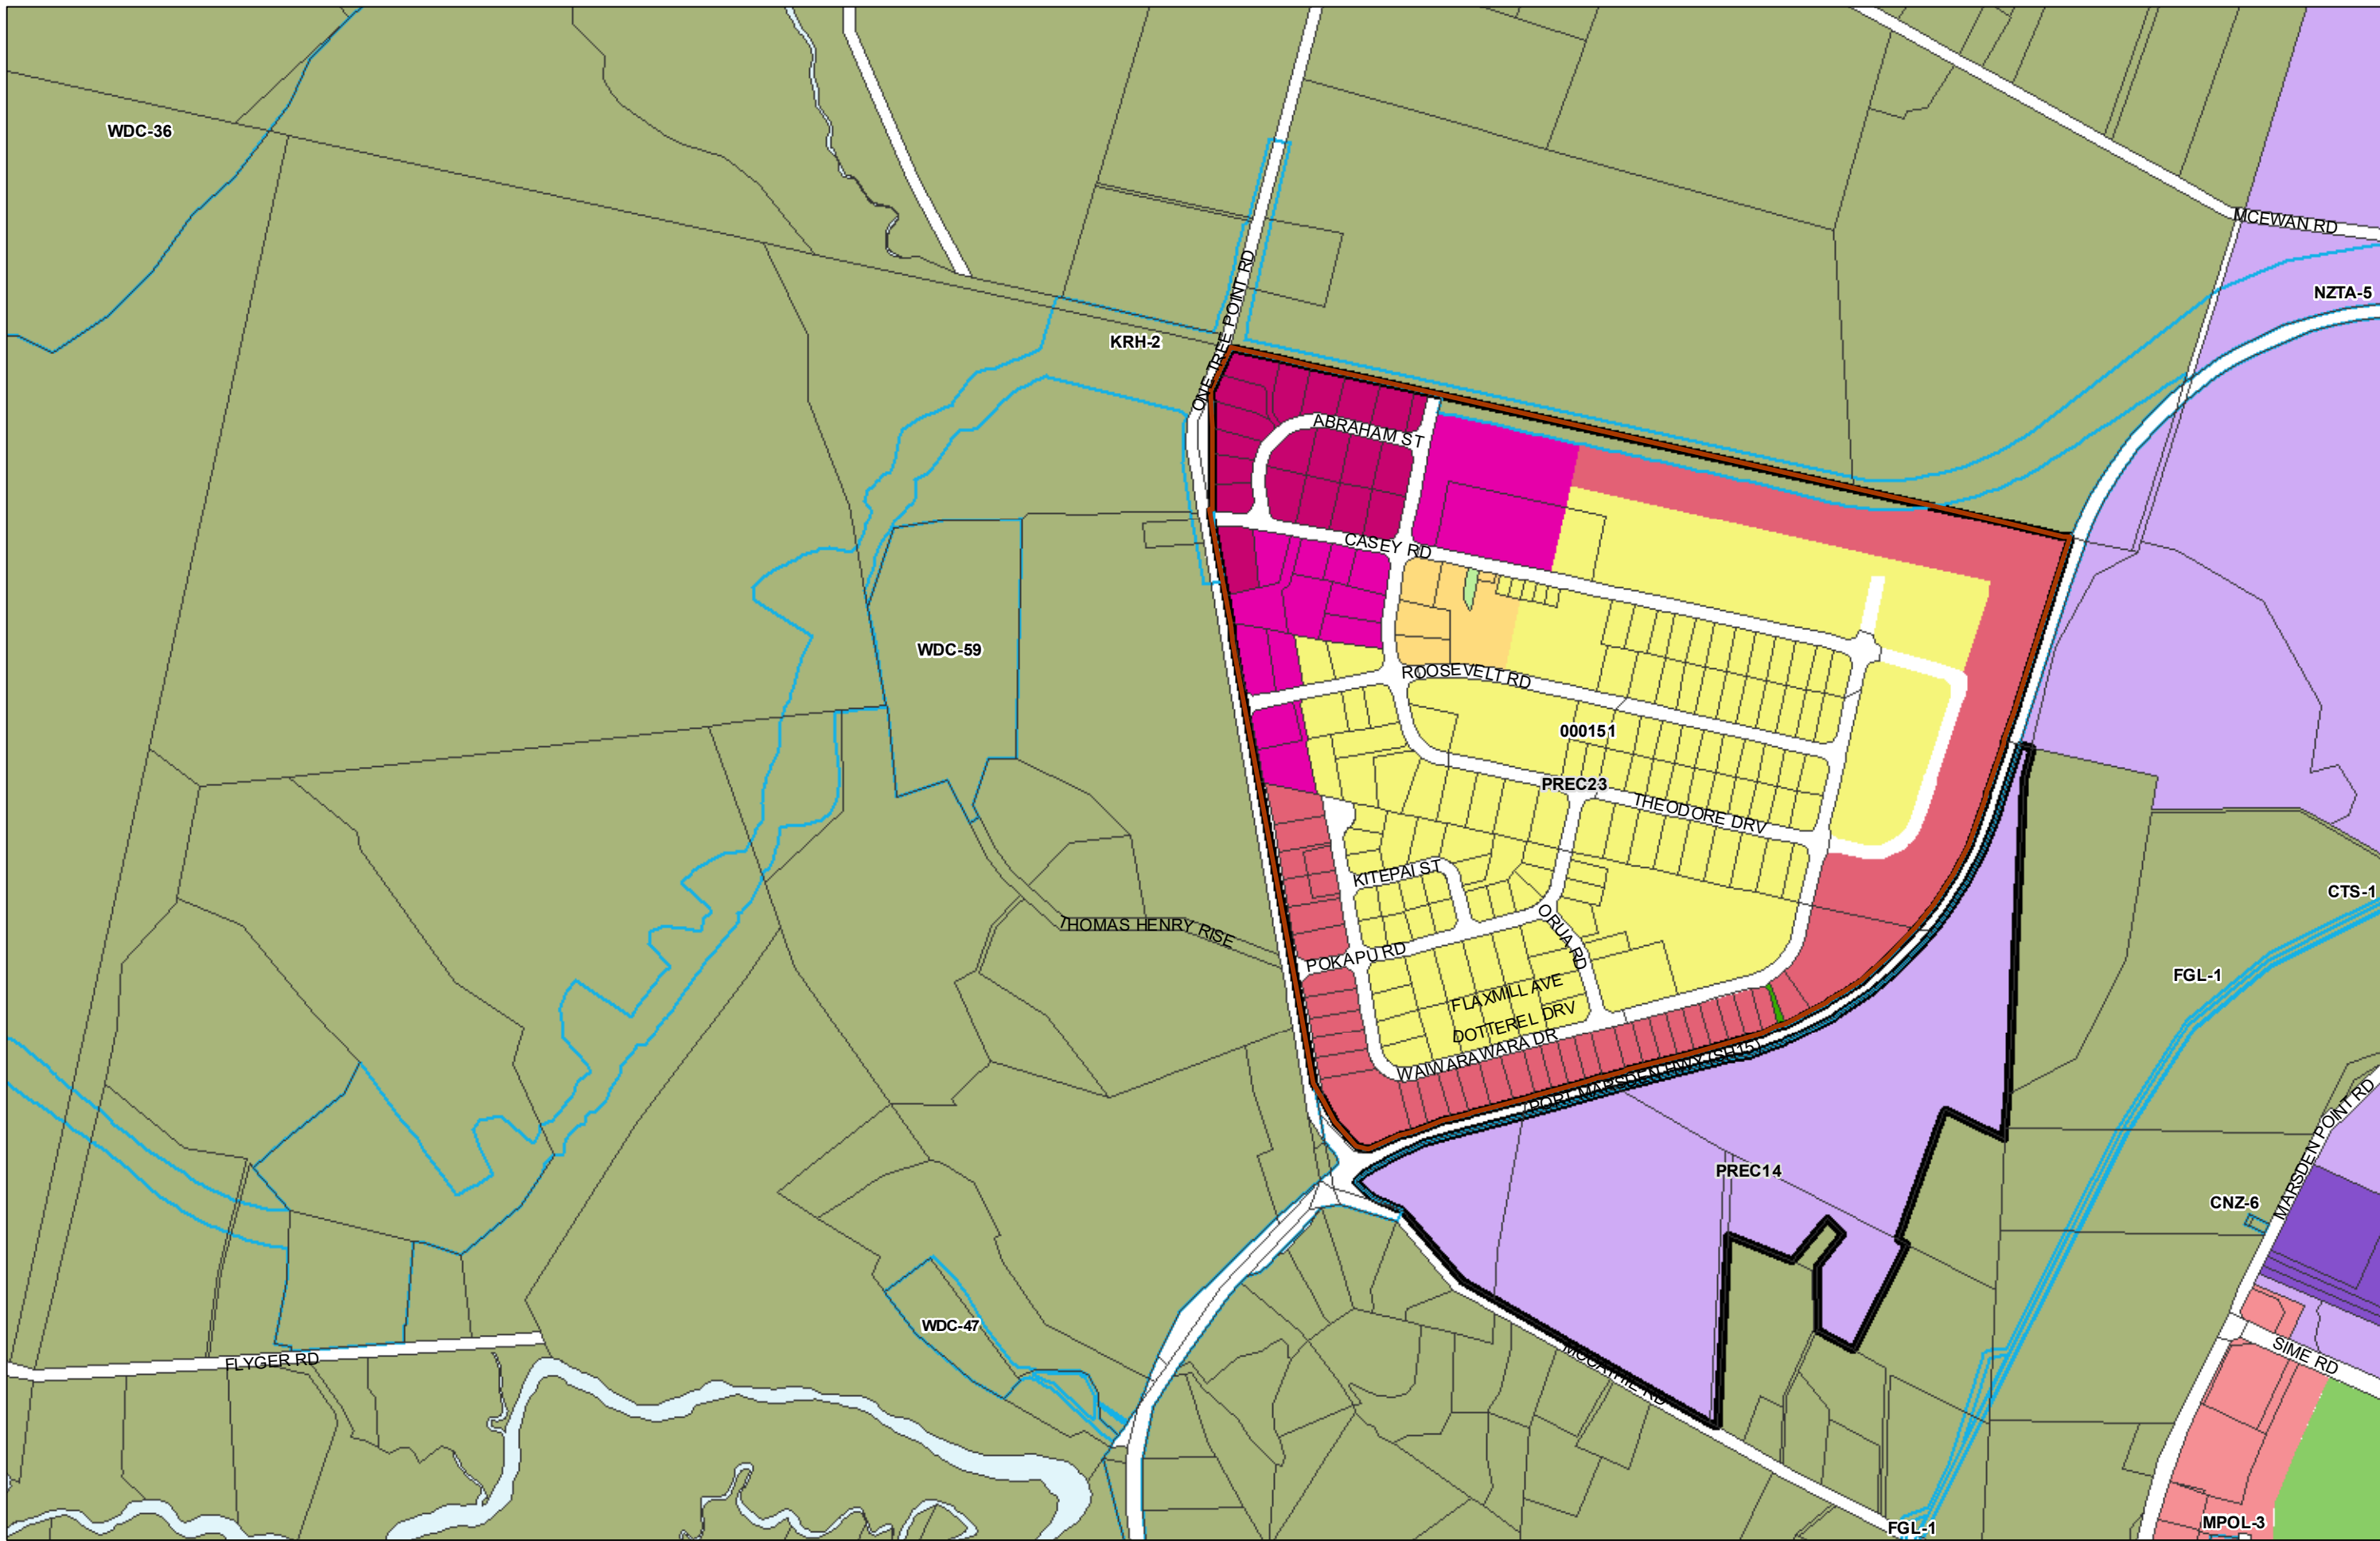

WHANGAREI DISTRICT COUNCIL OPERATIVE PLANNING MAP

**Area Specific Matters - Map 44
Marsden City**