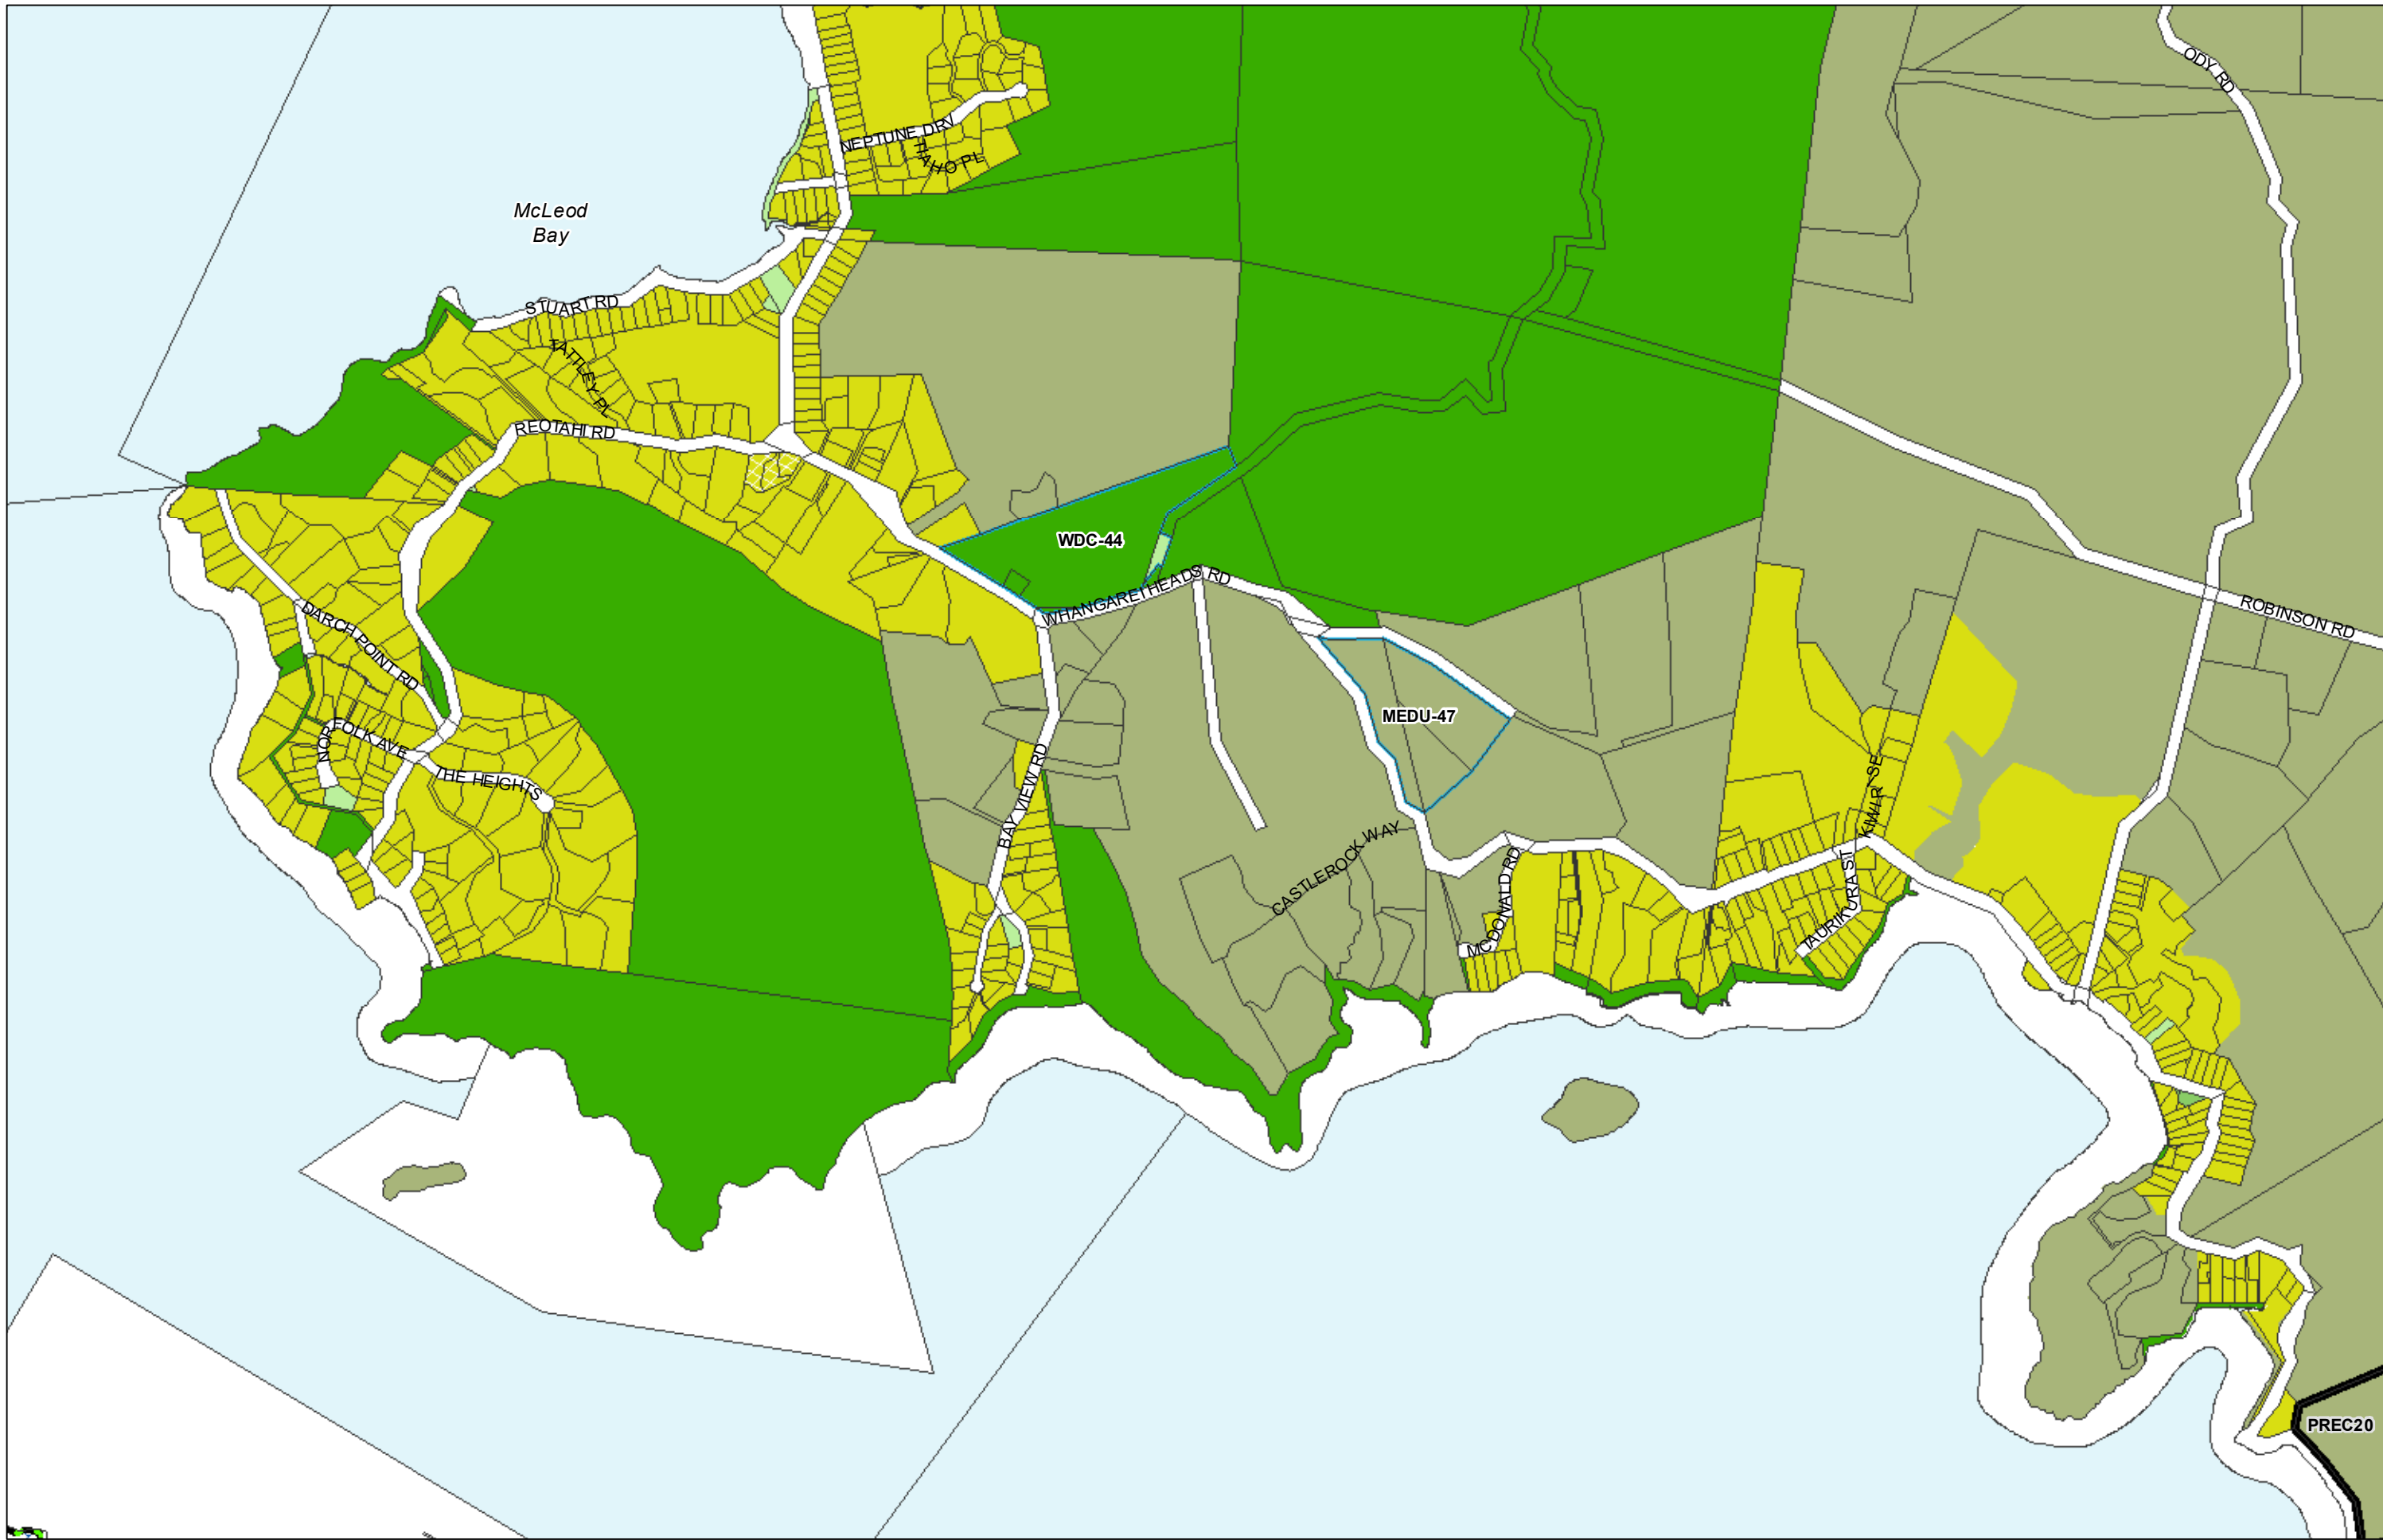

(C) Crown Copyright Reserved.

WHANGAREI DISTRICT COUNCIL OPERATIVE PLANNING MAP

Area Specific Matters - Map 38 Reotahi