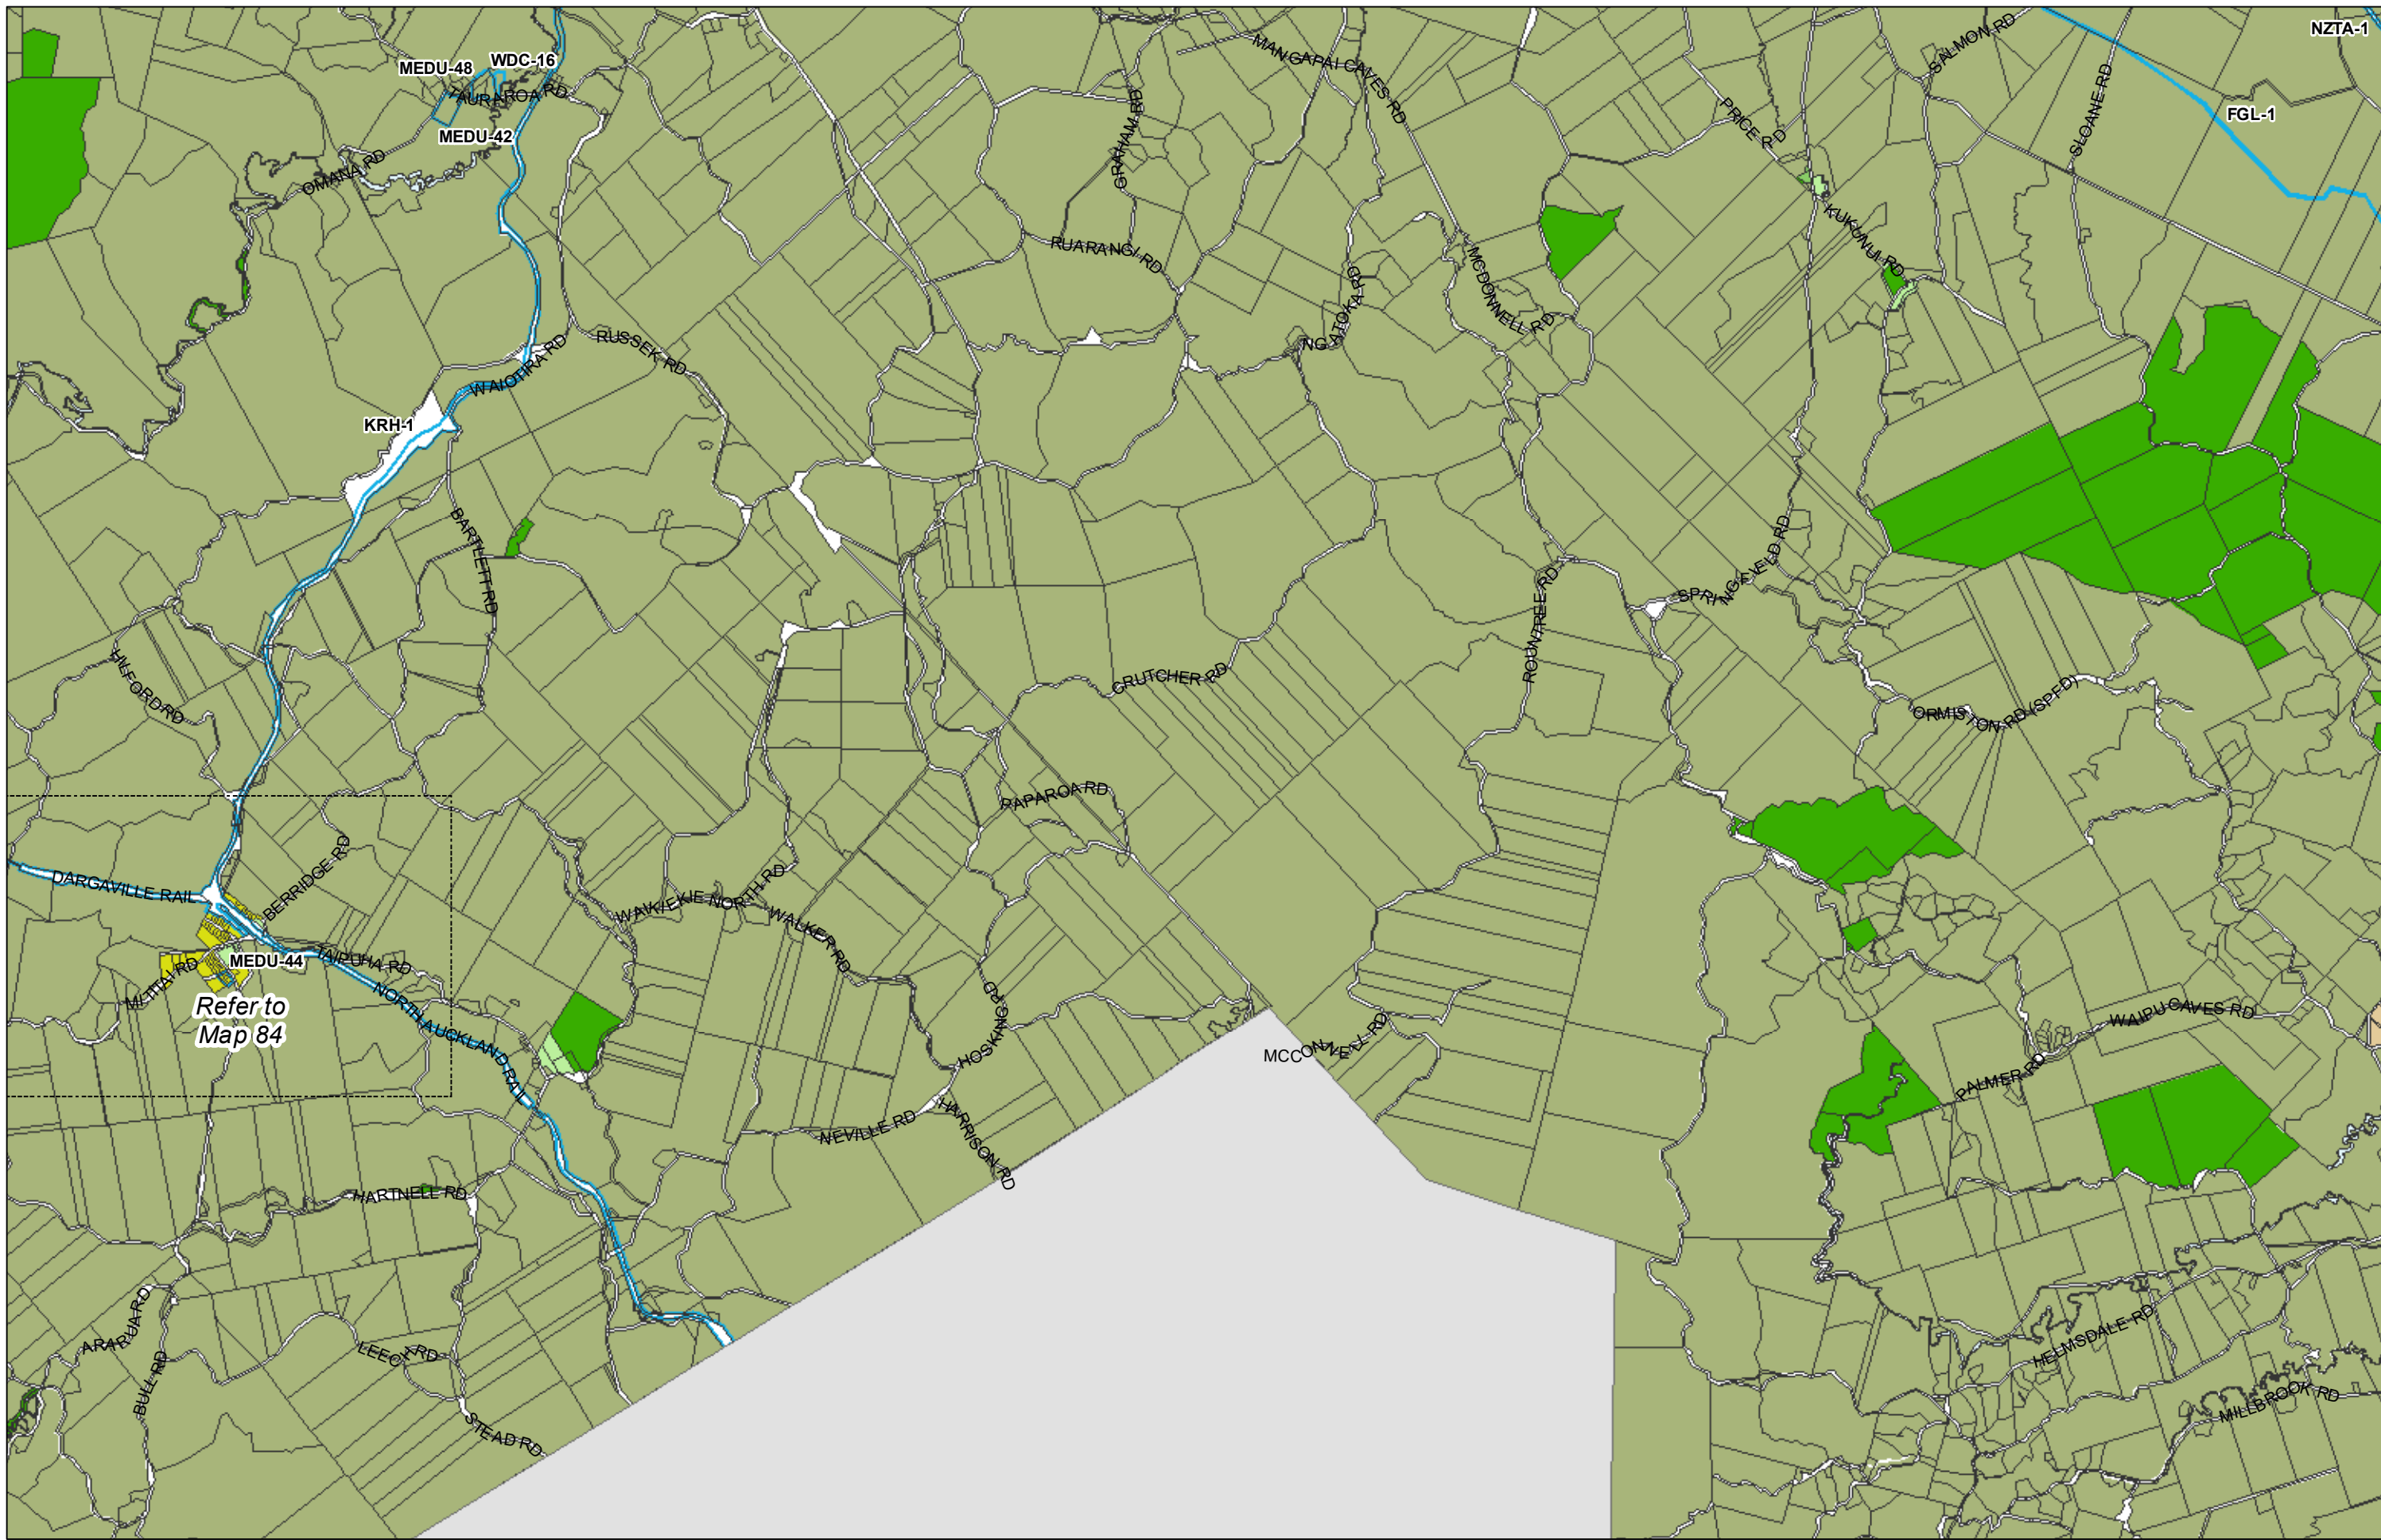

(C) Crown Copyright Reserved.

WHANGAREI DISTRICT COUNCIL OPERATIVE PLANNING MAP

Area Specific Matters - Map 16