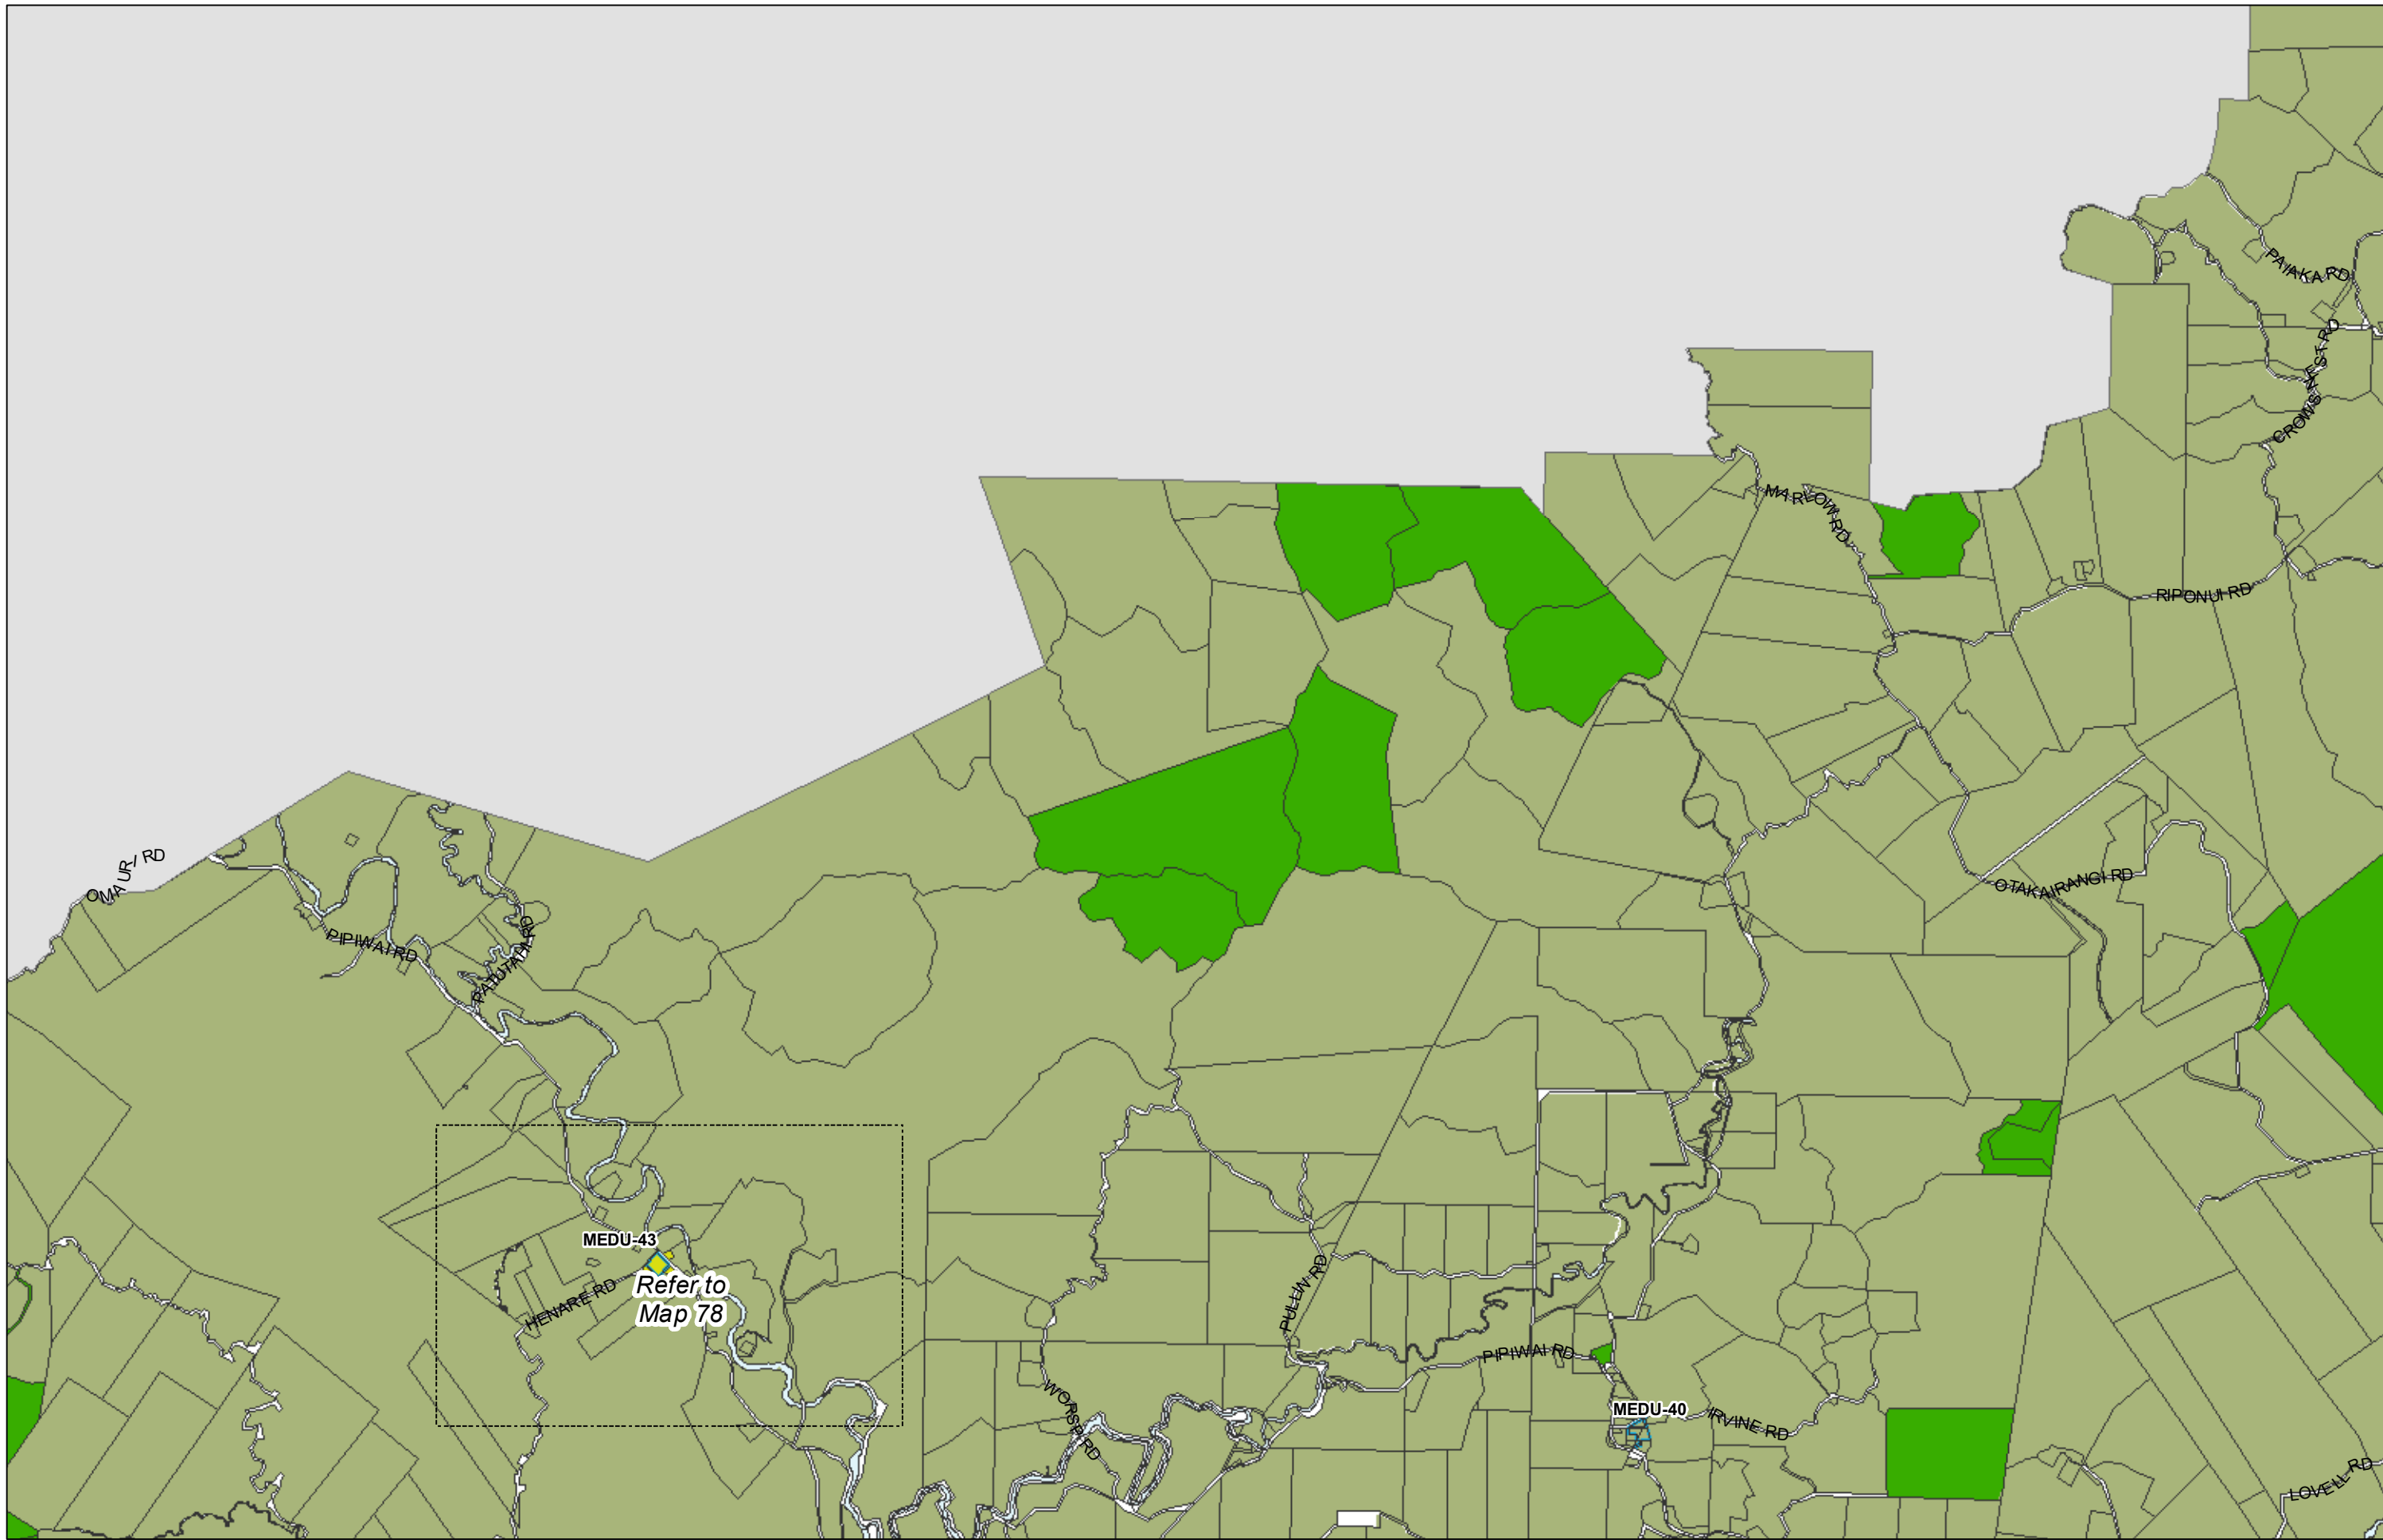

(C) Crown Copyright Reserved.

WHANGAREI DISTRICT COUNCIL OPERATIVE PLANNING MAP

Area Specific Matters - Map 5