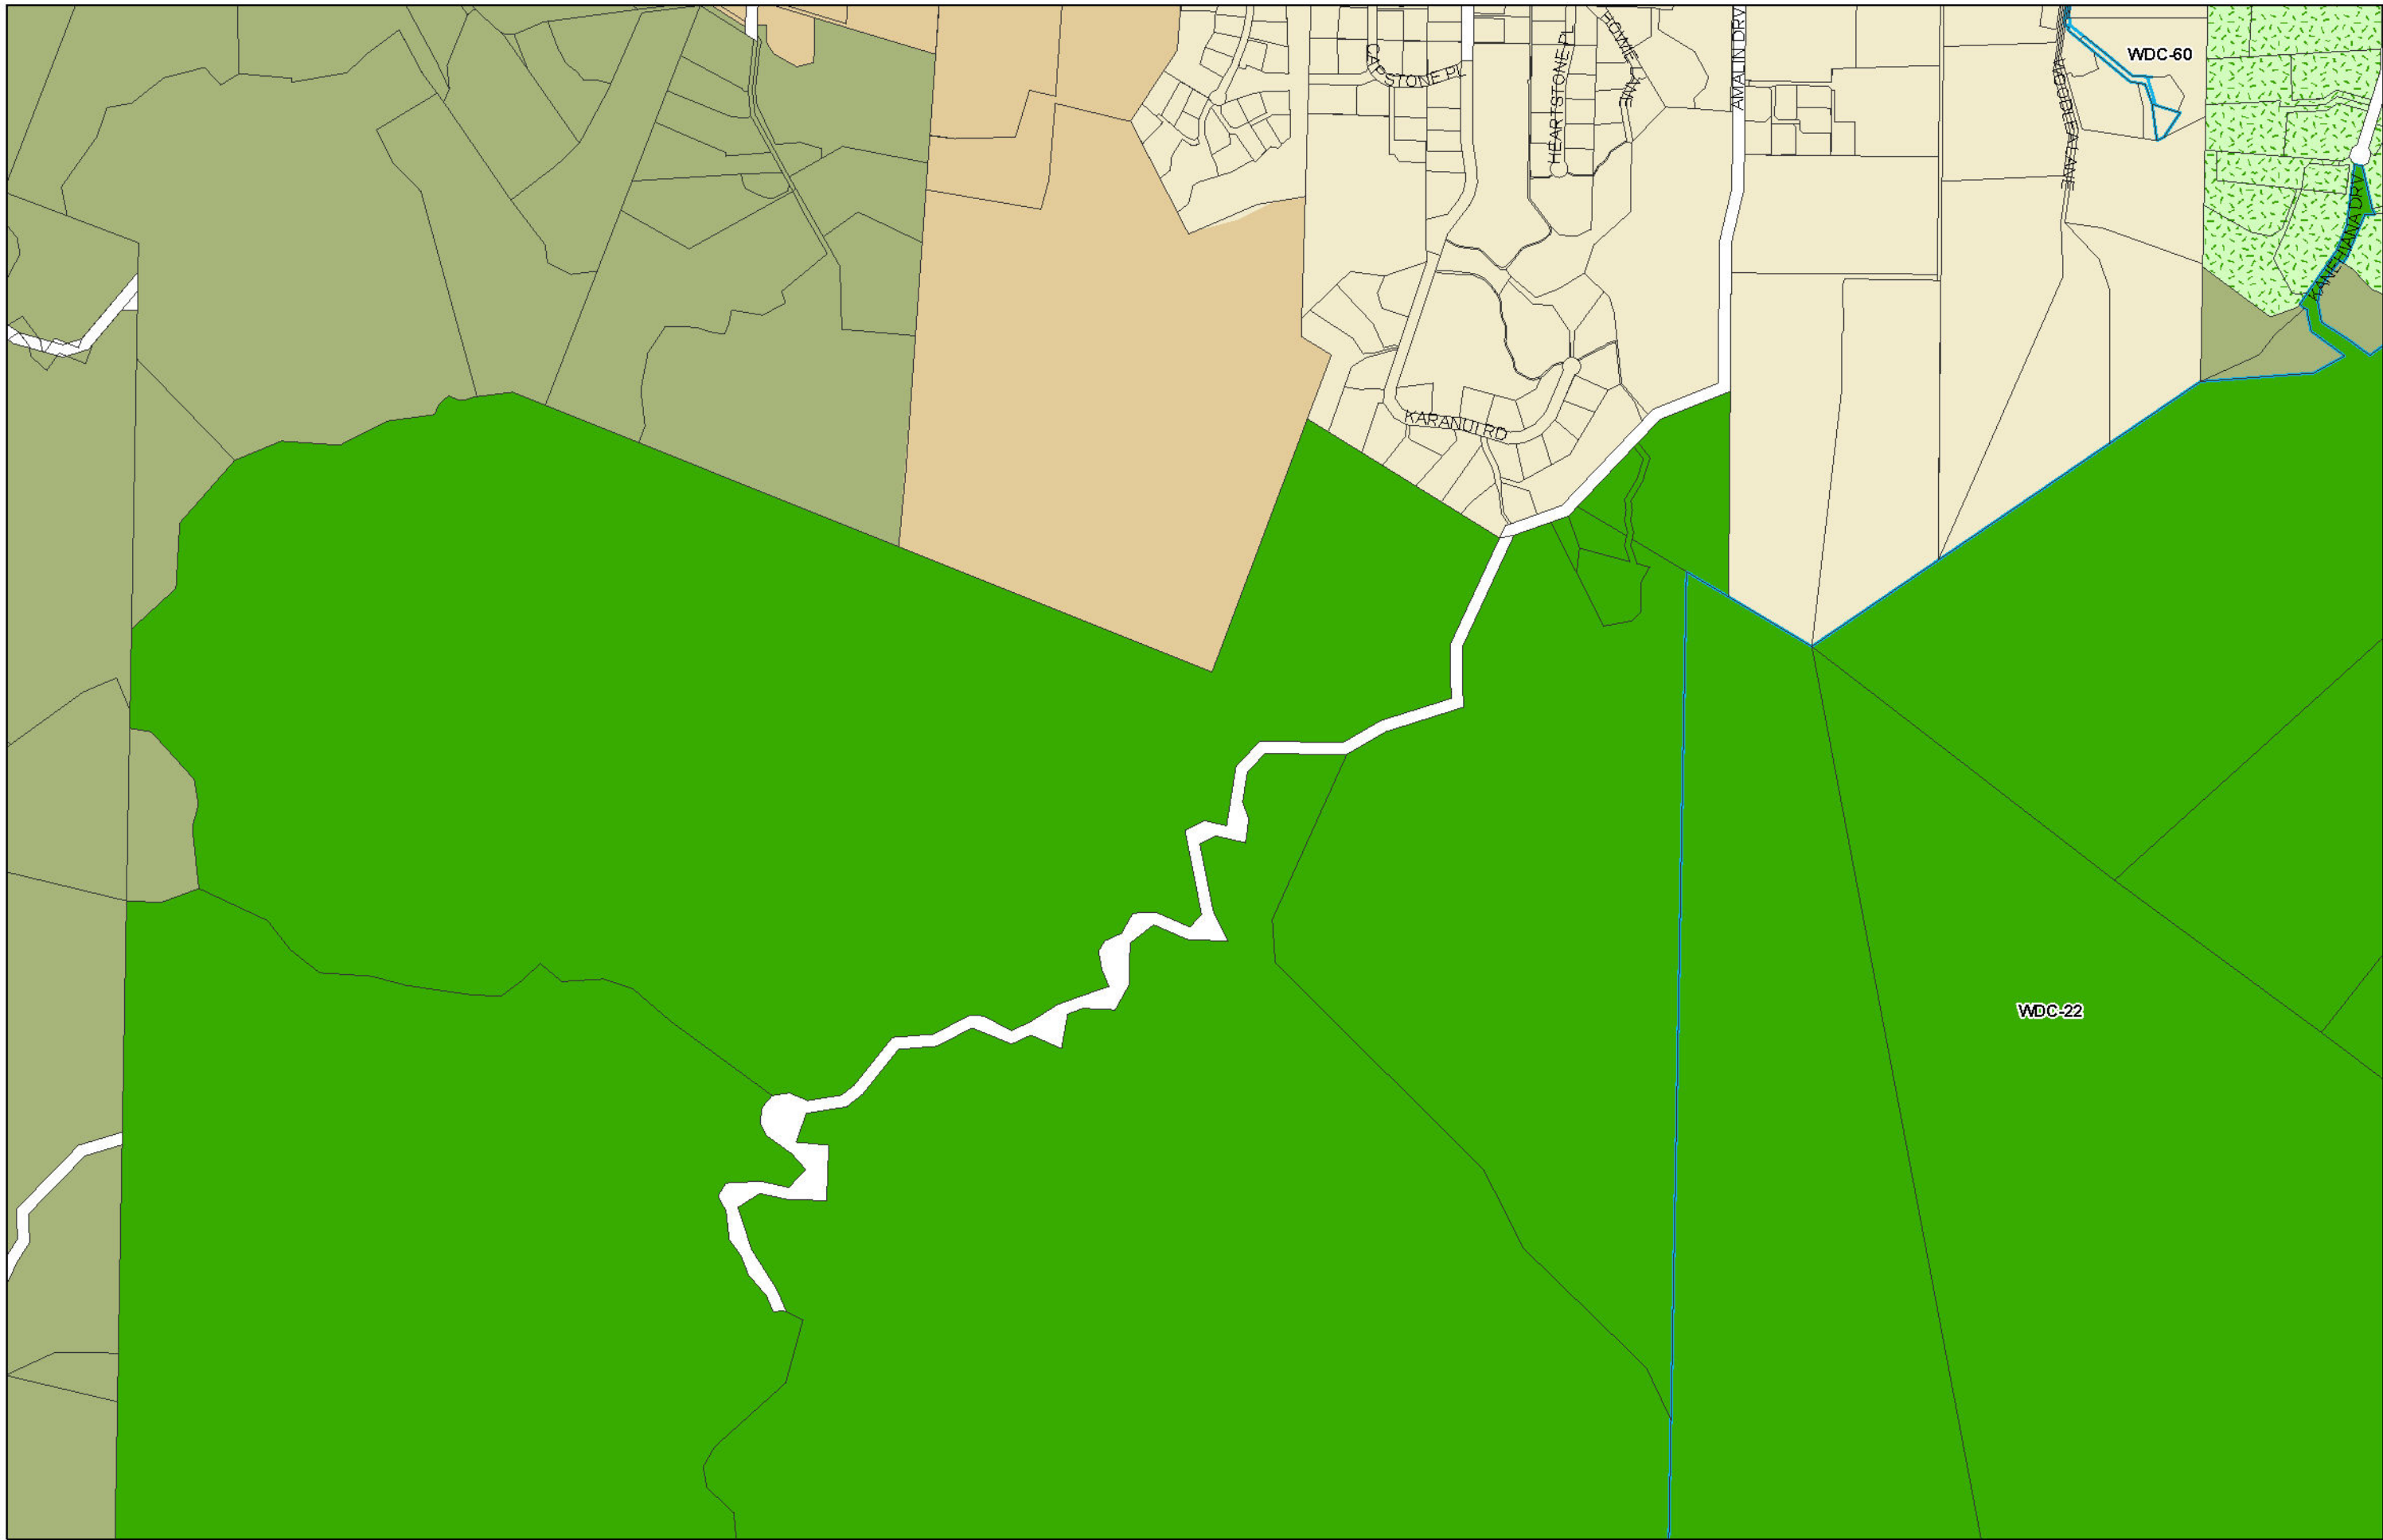

(C) Crown Copyright Reserved.

WHANGAREI DISTRICT COUNCIL OPERATIVE PLANNING MAP

**Area Specific Matters - Map 61
Three Mile Bush**