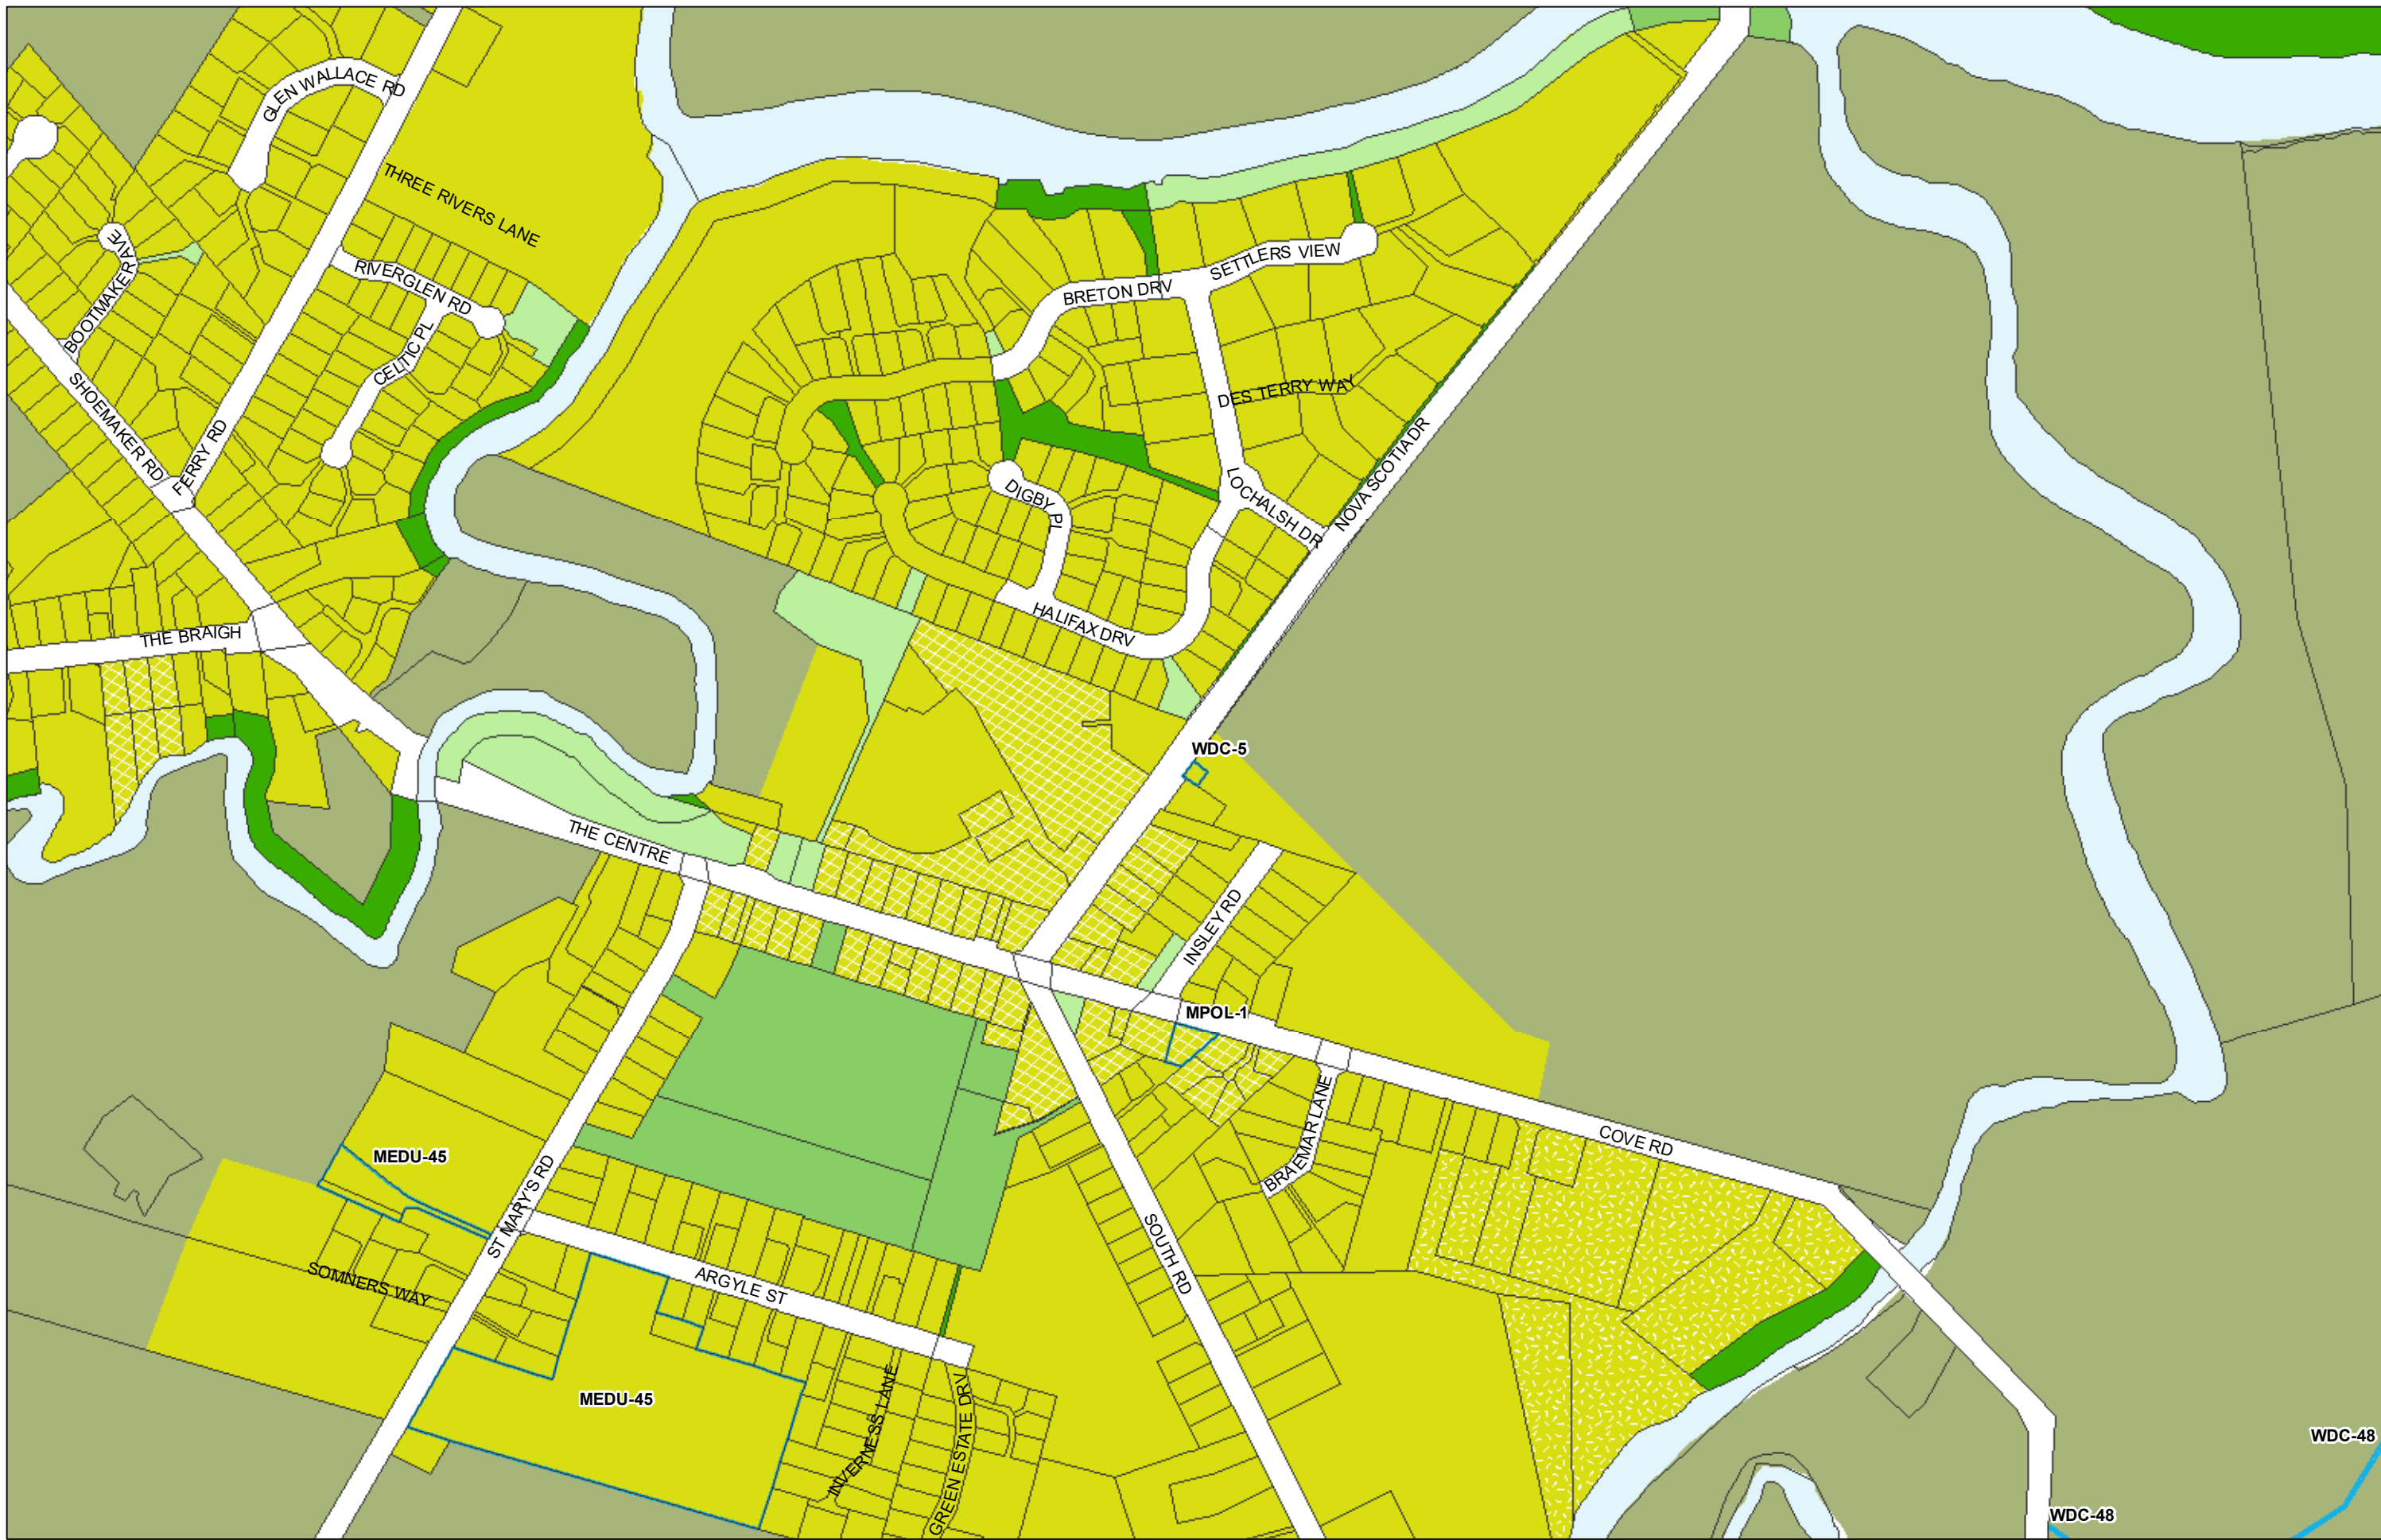

WHANGAREI DISTRICT COUNCIL OPERATIVE PLANNING MAP

**Area Specific Matters - Map 20-1
Companion Map 6**