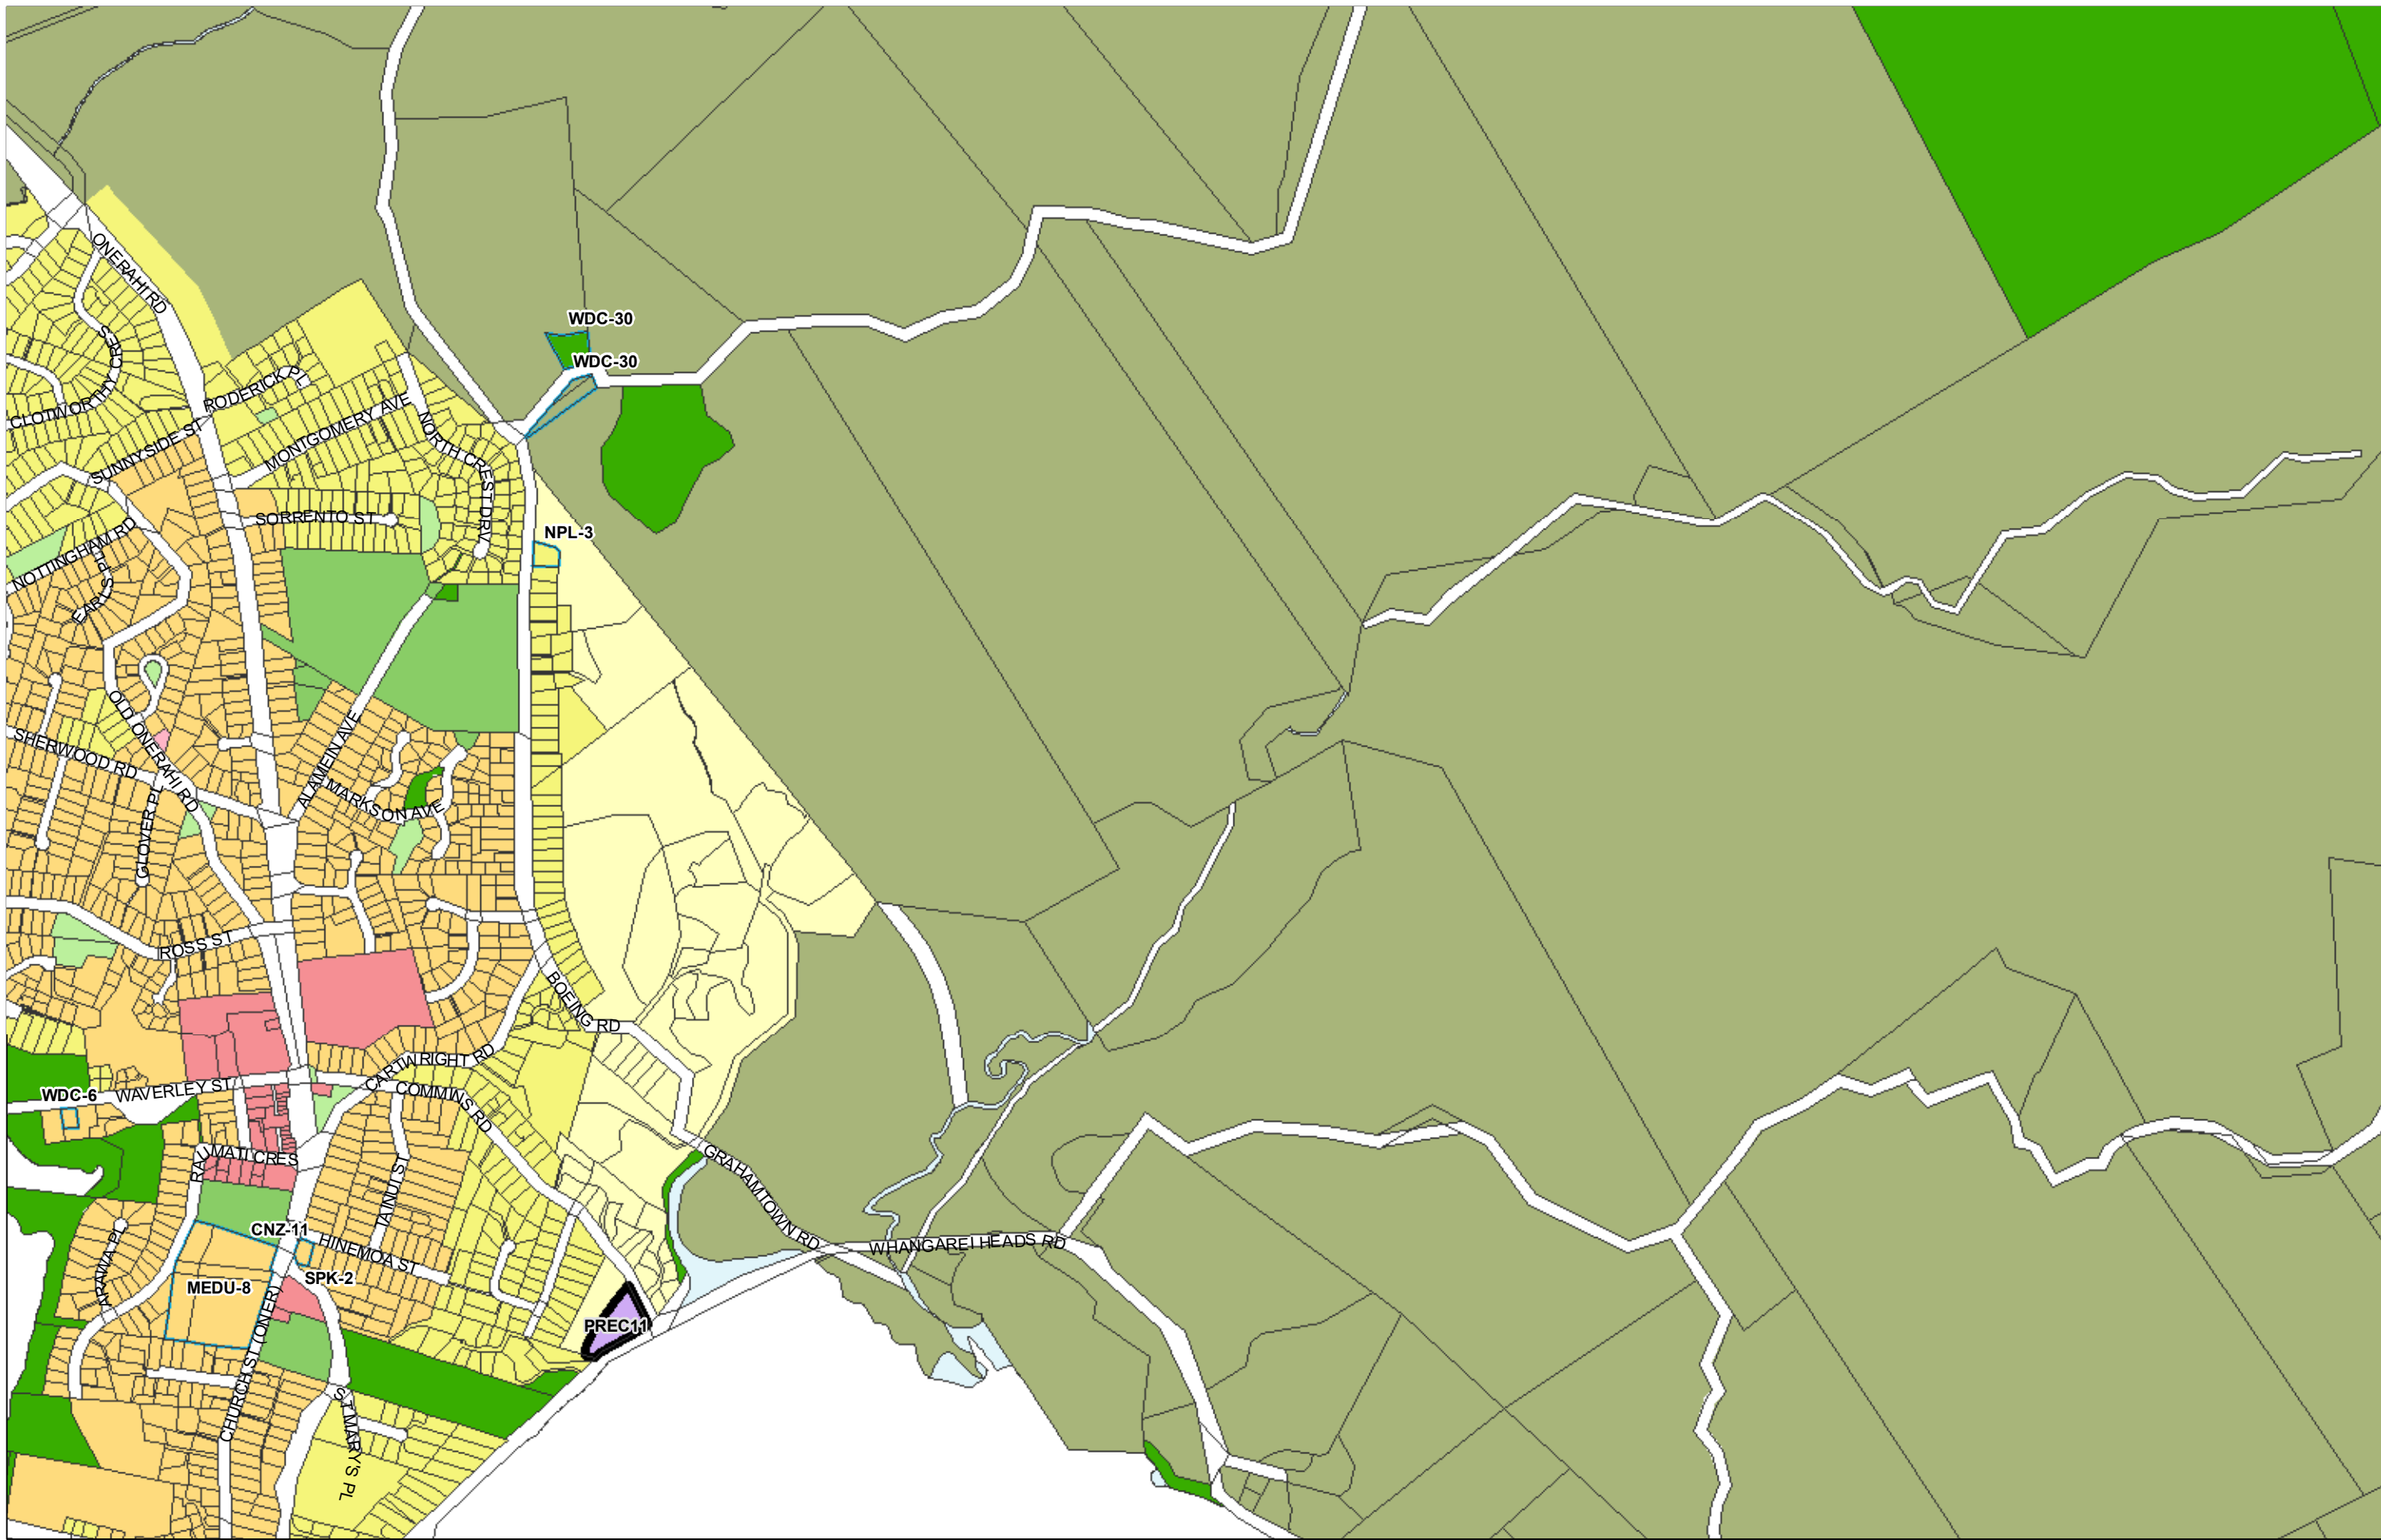

(C) Crown Copyright Reserved.

WHANGAREI DISTRICT COUNCIL OPERATIVE PLANNING MAP

Area Specific Matters - Map 74 Onerahi