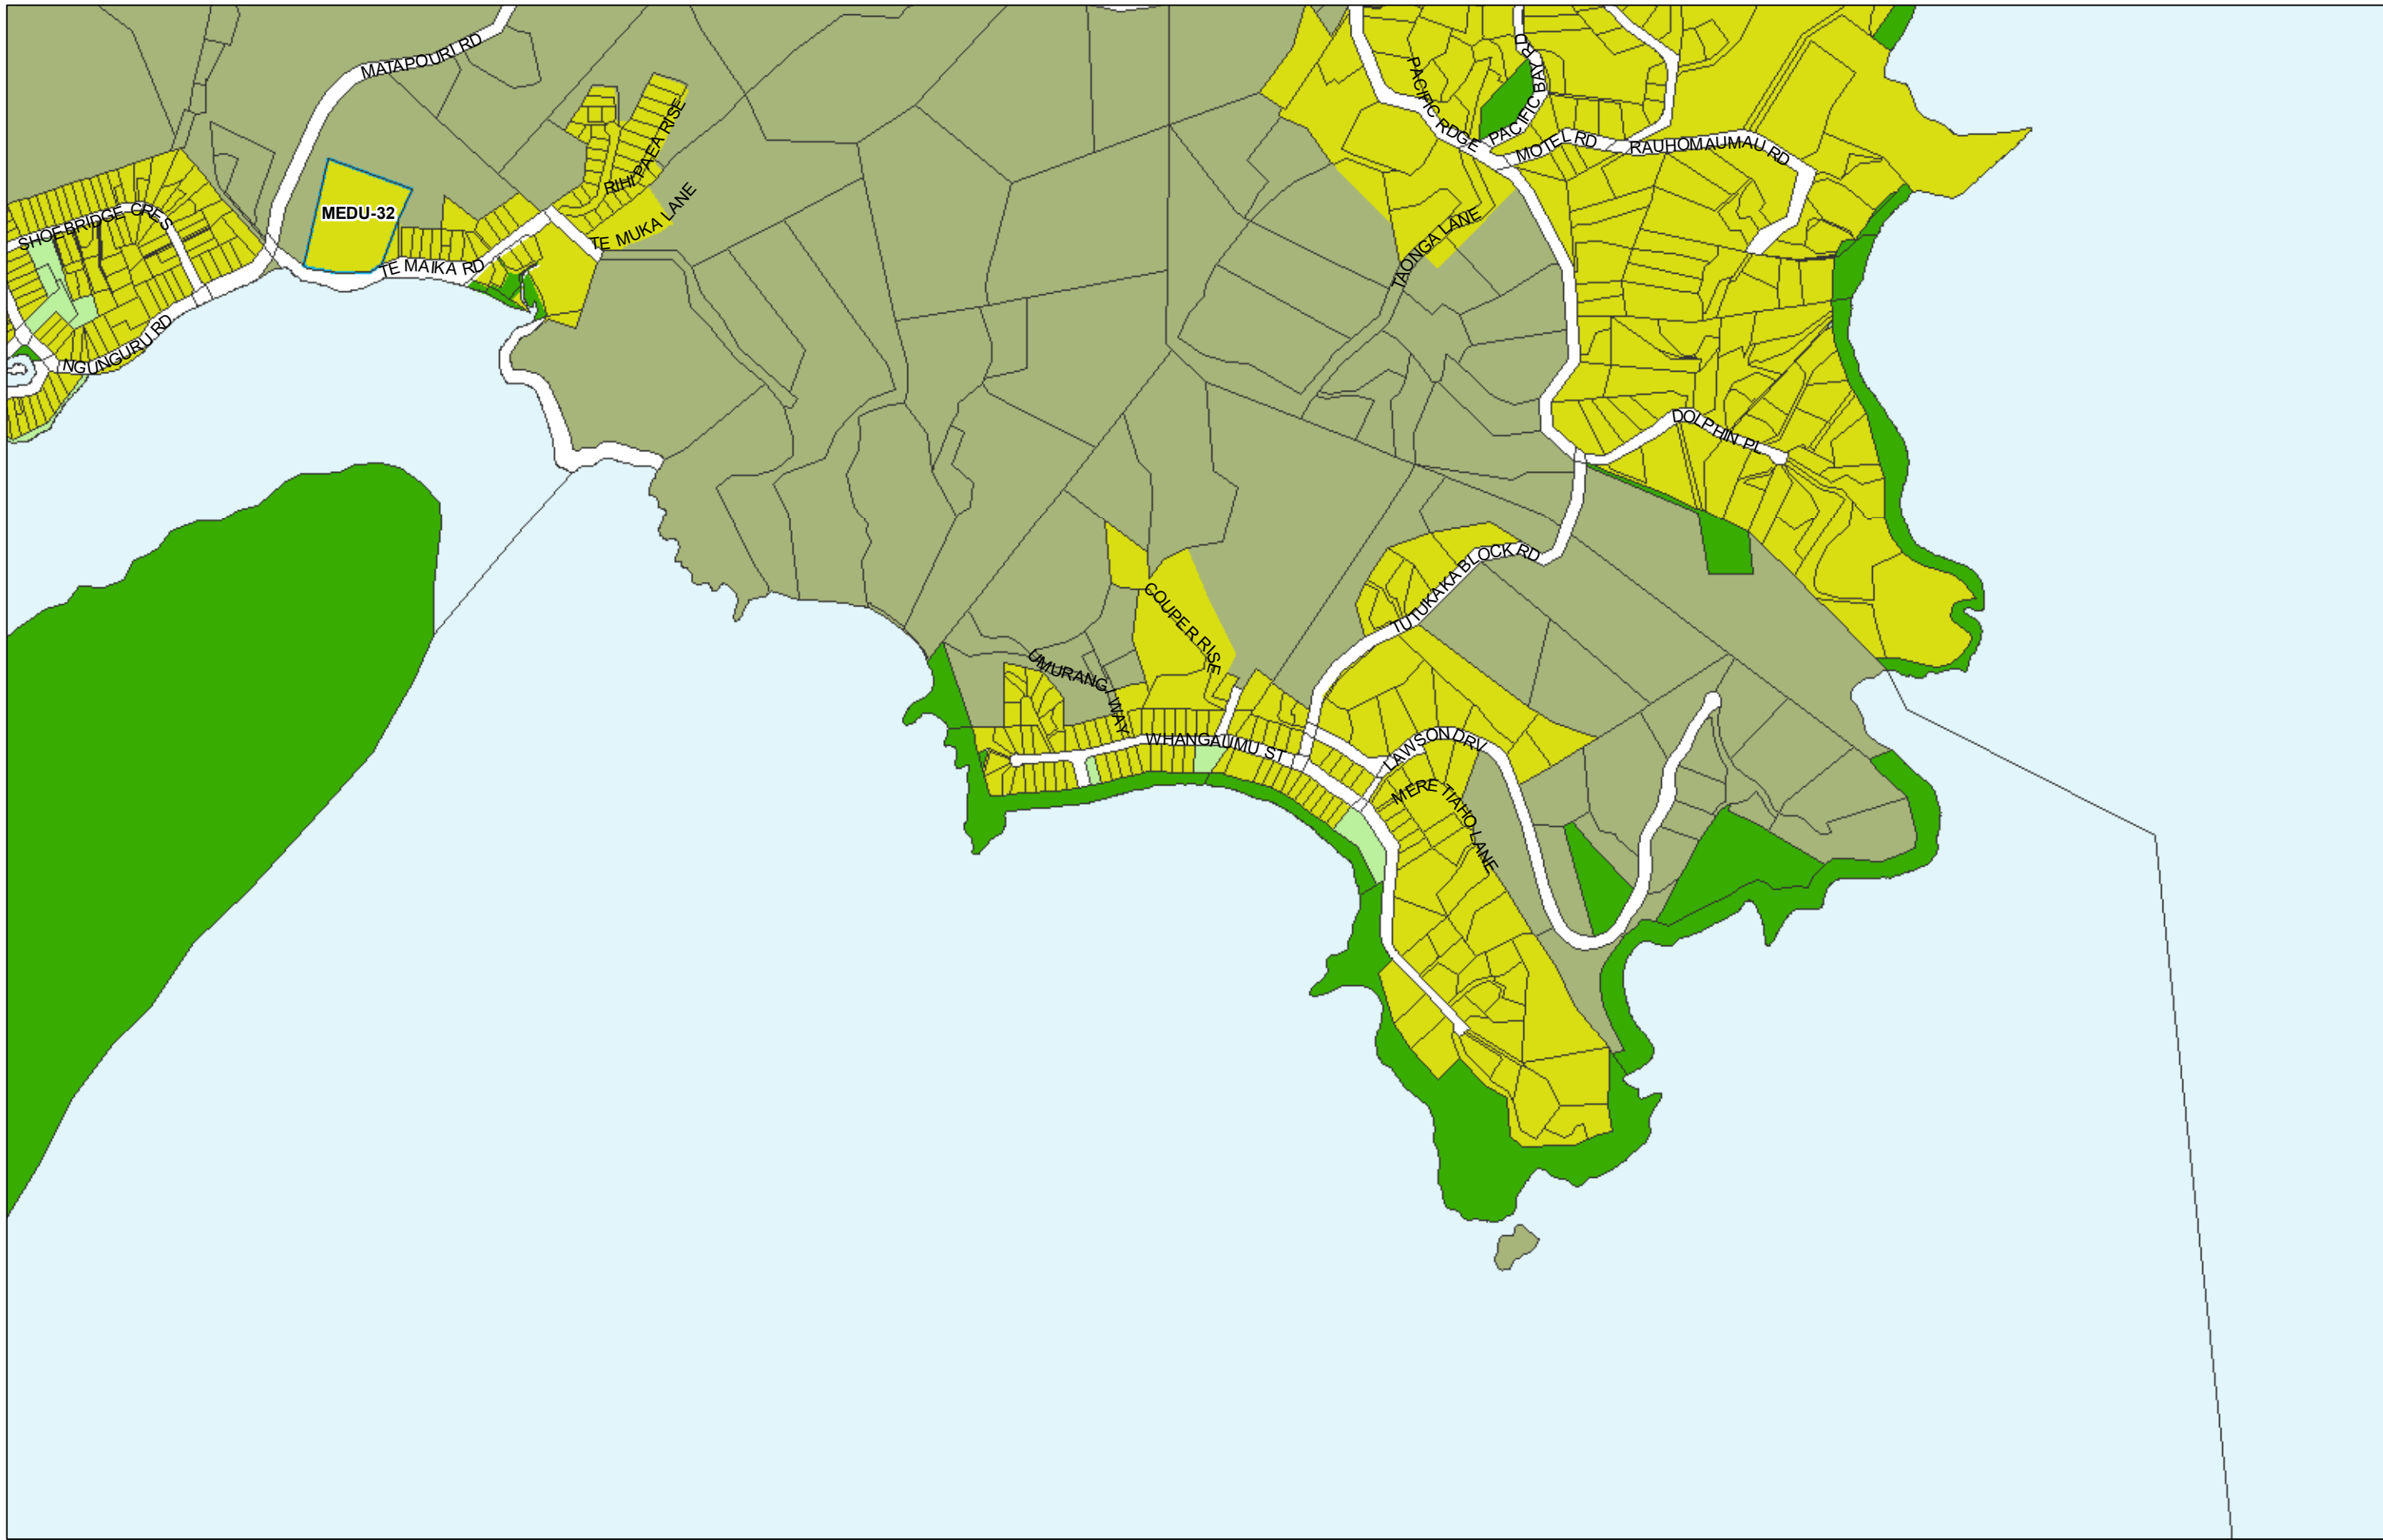

(C) Crown Copyright Reserved.

WHANGAREI DISTRICT COUNCIL OPERATIVE PLANNING MAP

Area Specific Matters - Map 31 Whangaumu Bay