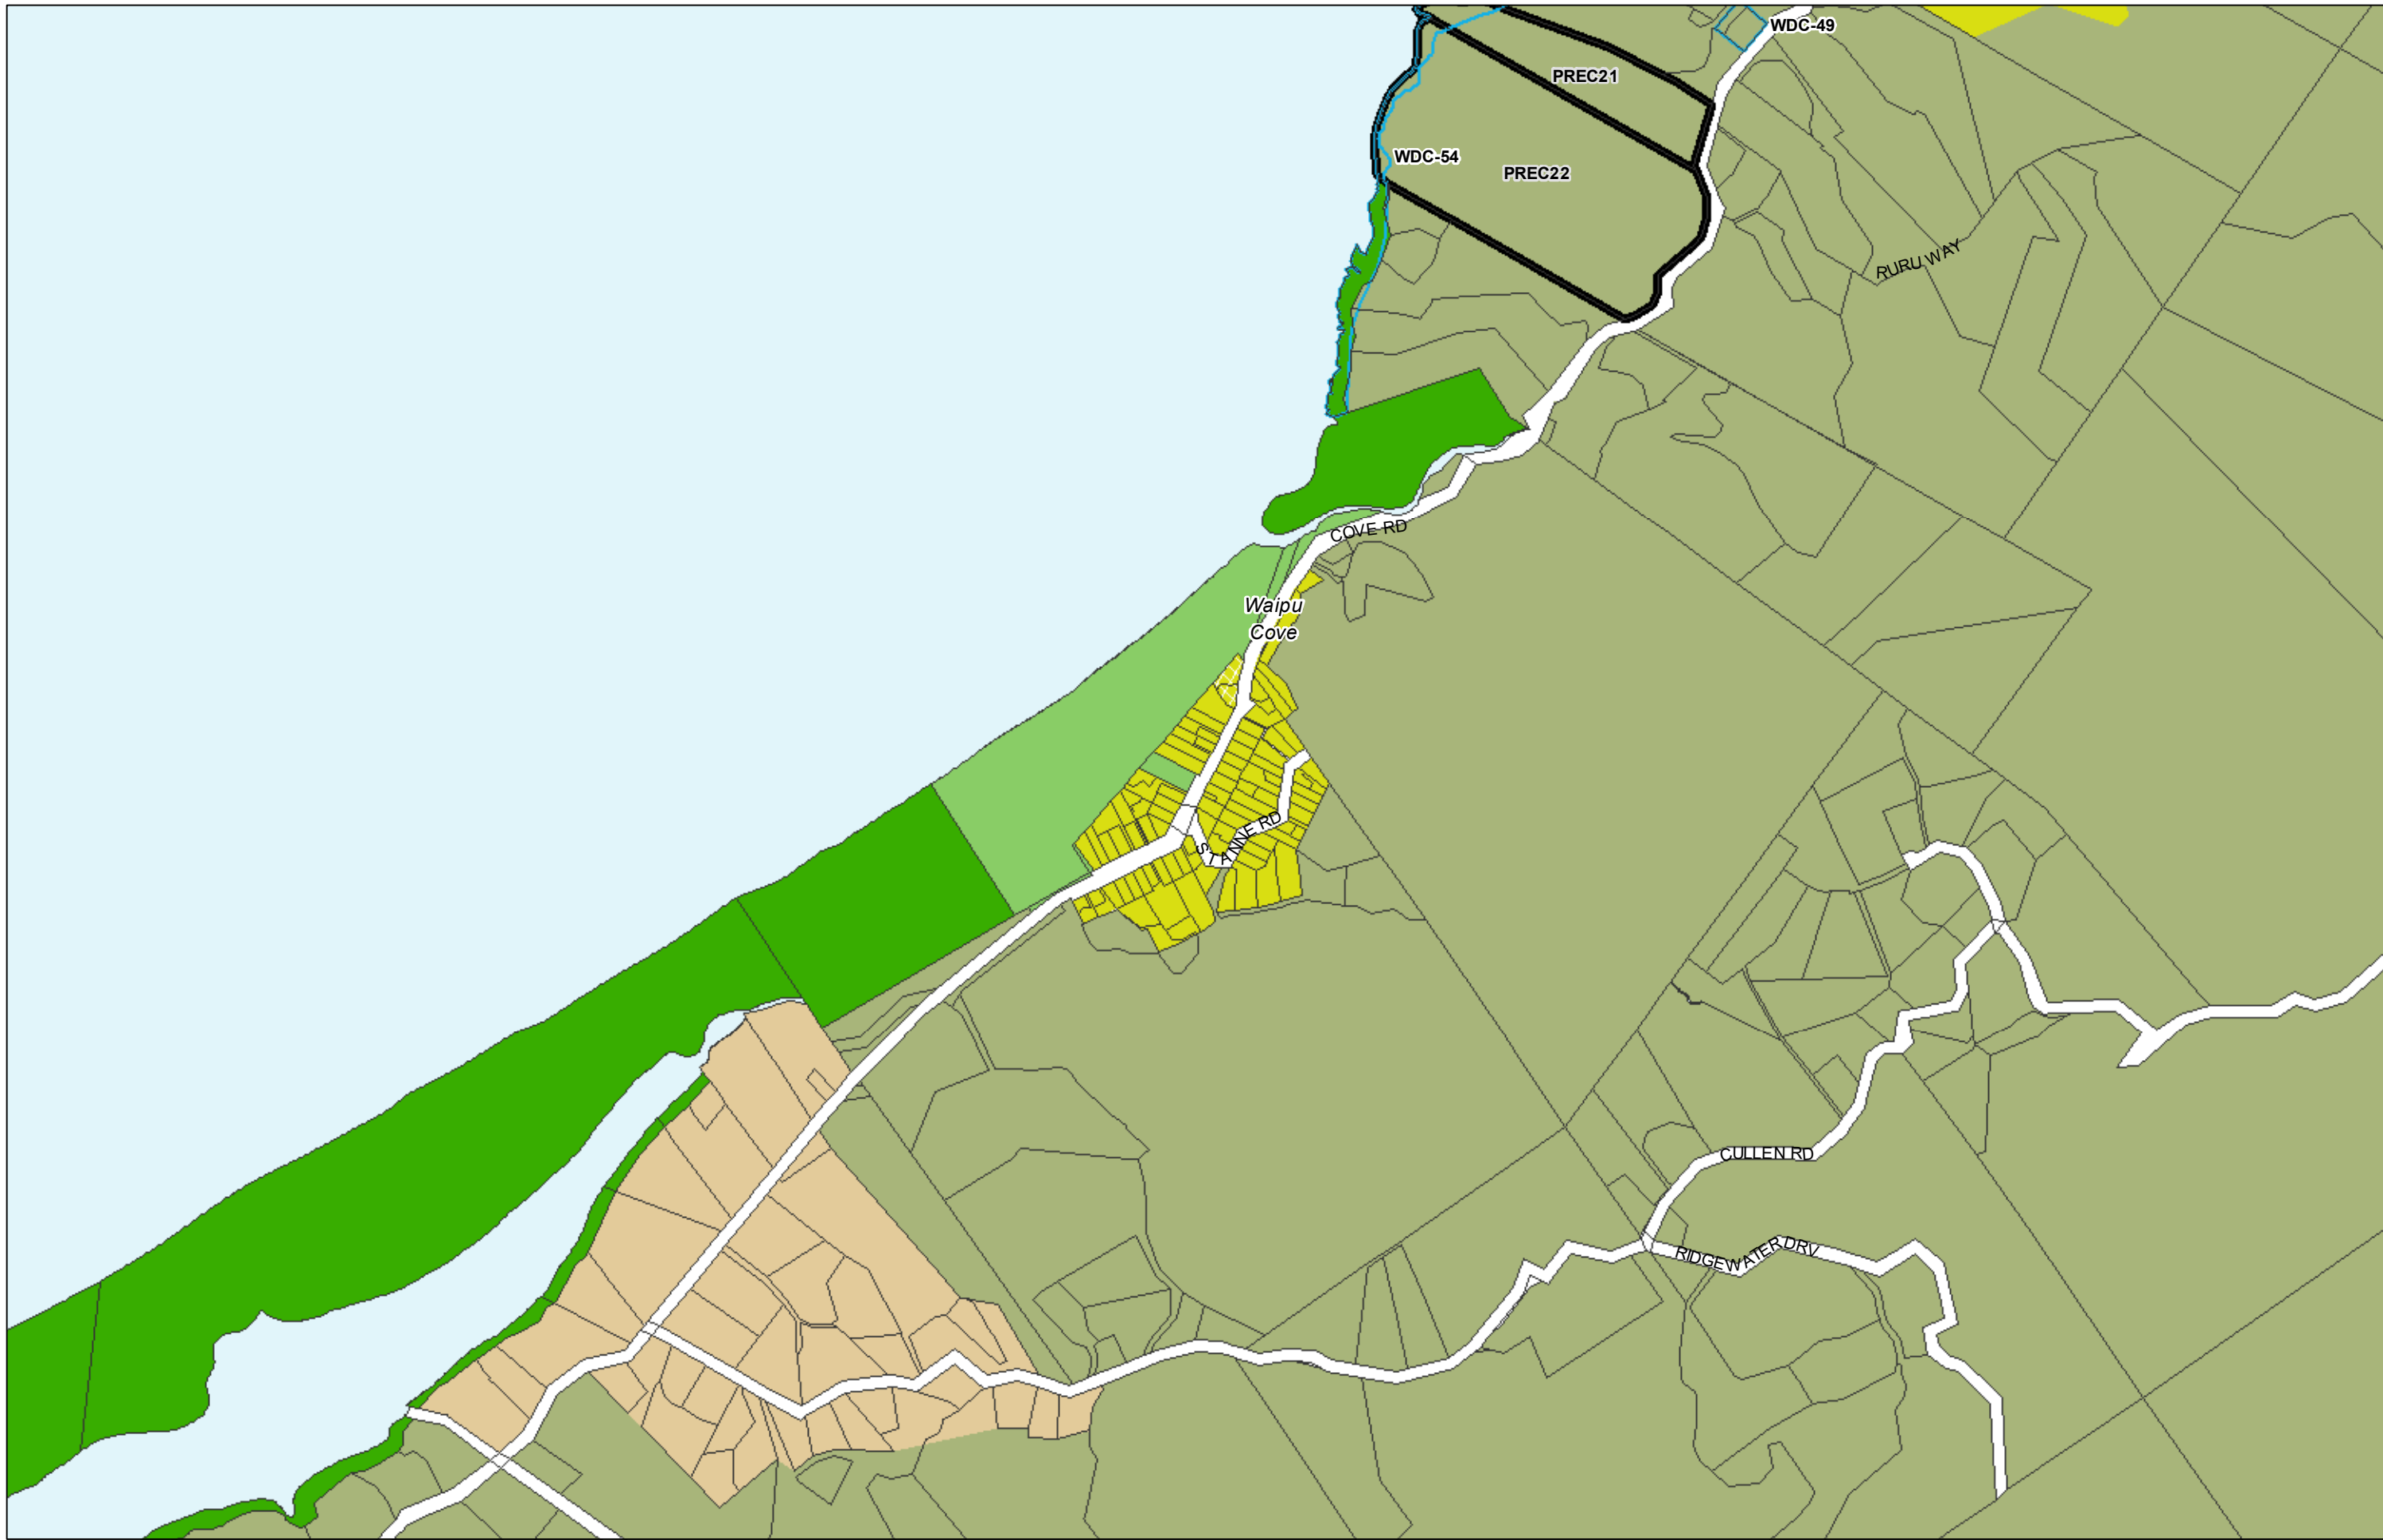

(C) Crown Copyright Reserved.

WHANGAREI DISTRICT COUNCIL OPERATIVE PLANNING MAP

**Area Specific Matters - Map 50
Waipu Cove**