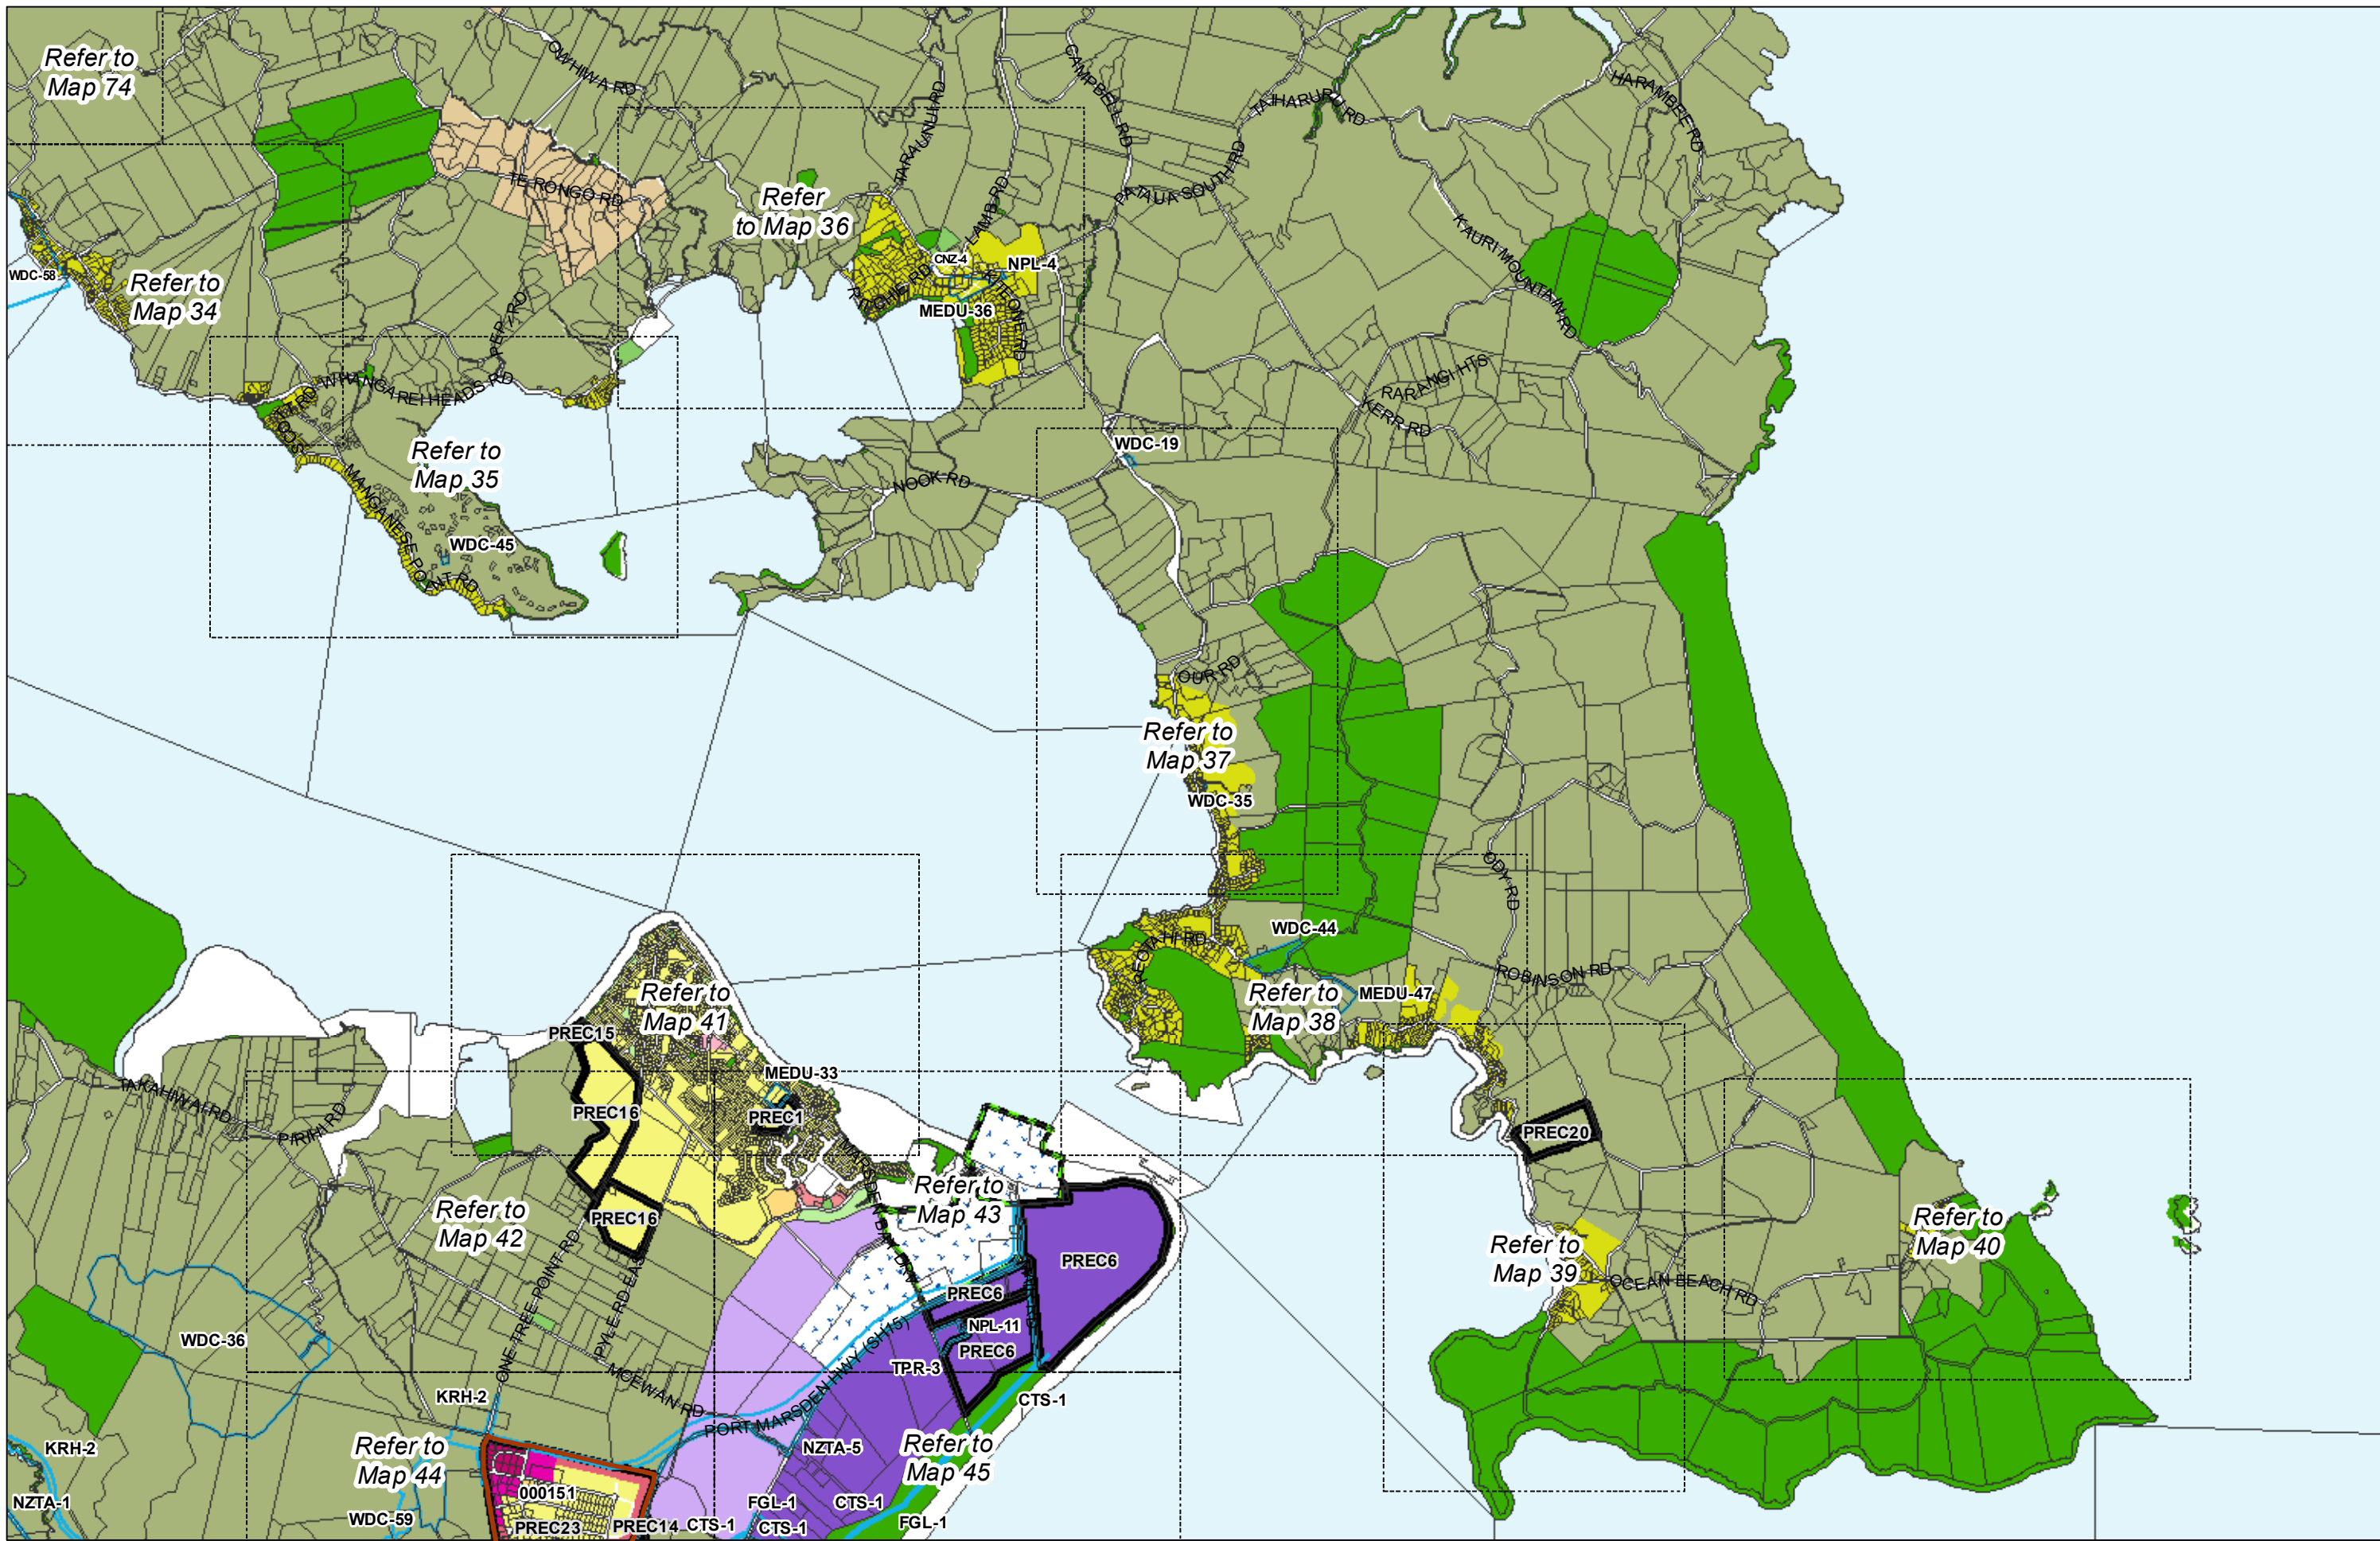

WHANGAREI DISTRICT COUNCIL OPERATIVE PLANNING MAP

Area Specific Matters - Map 14