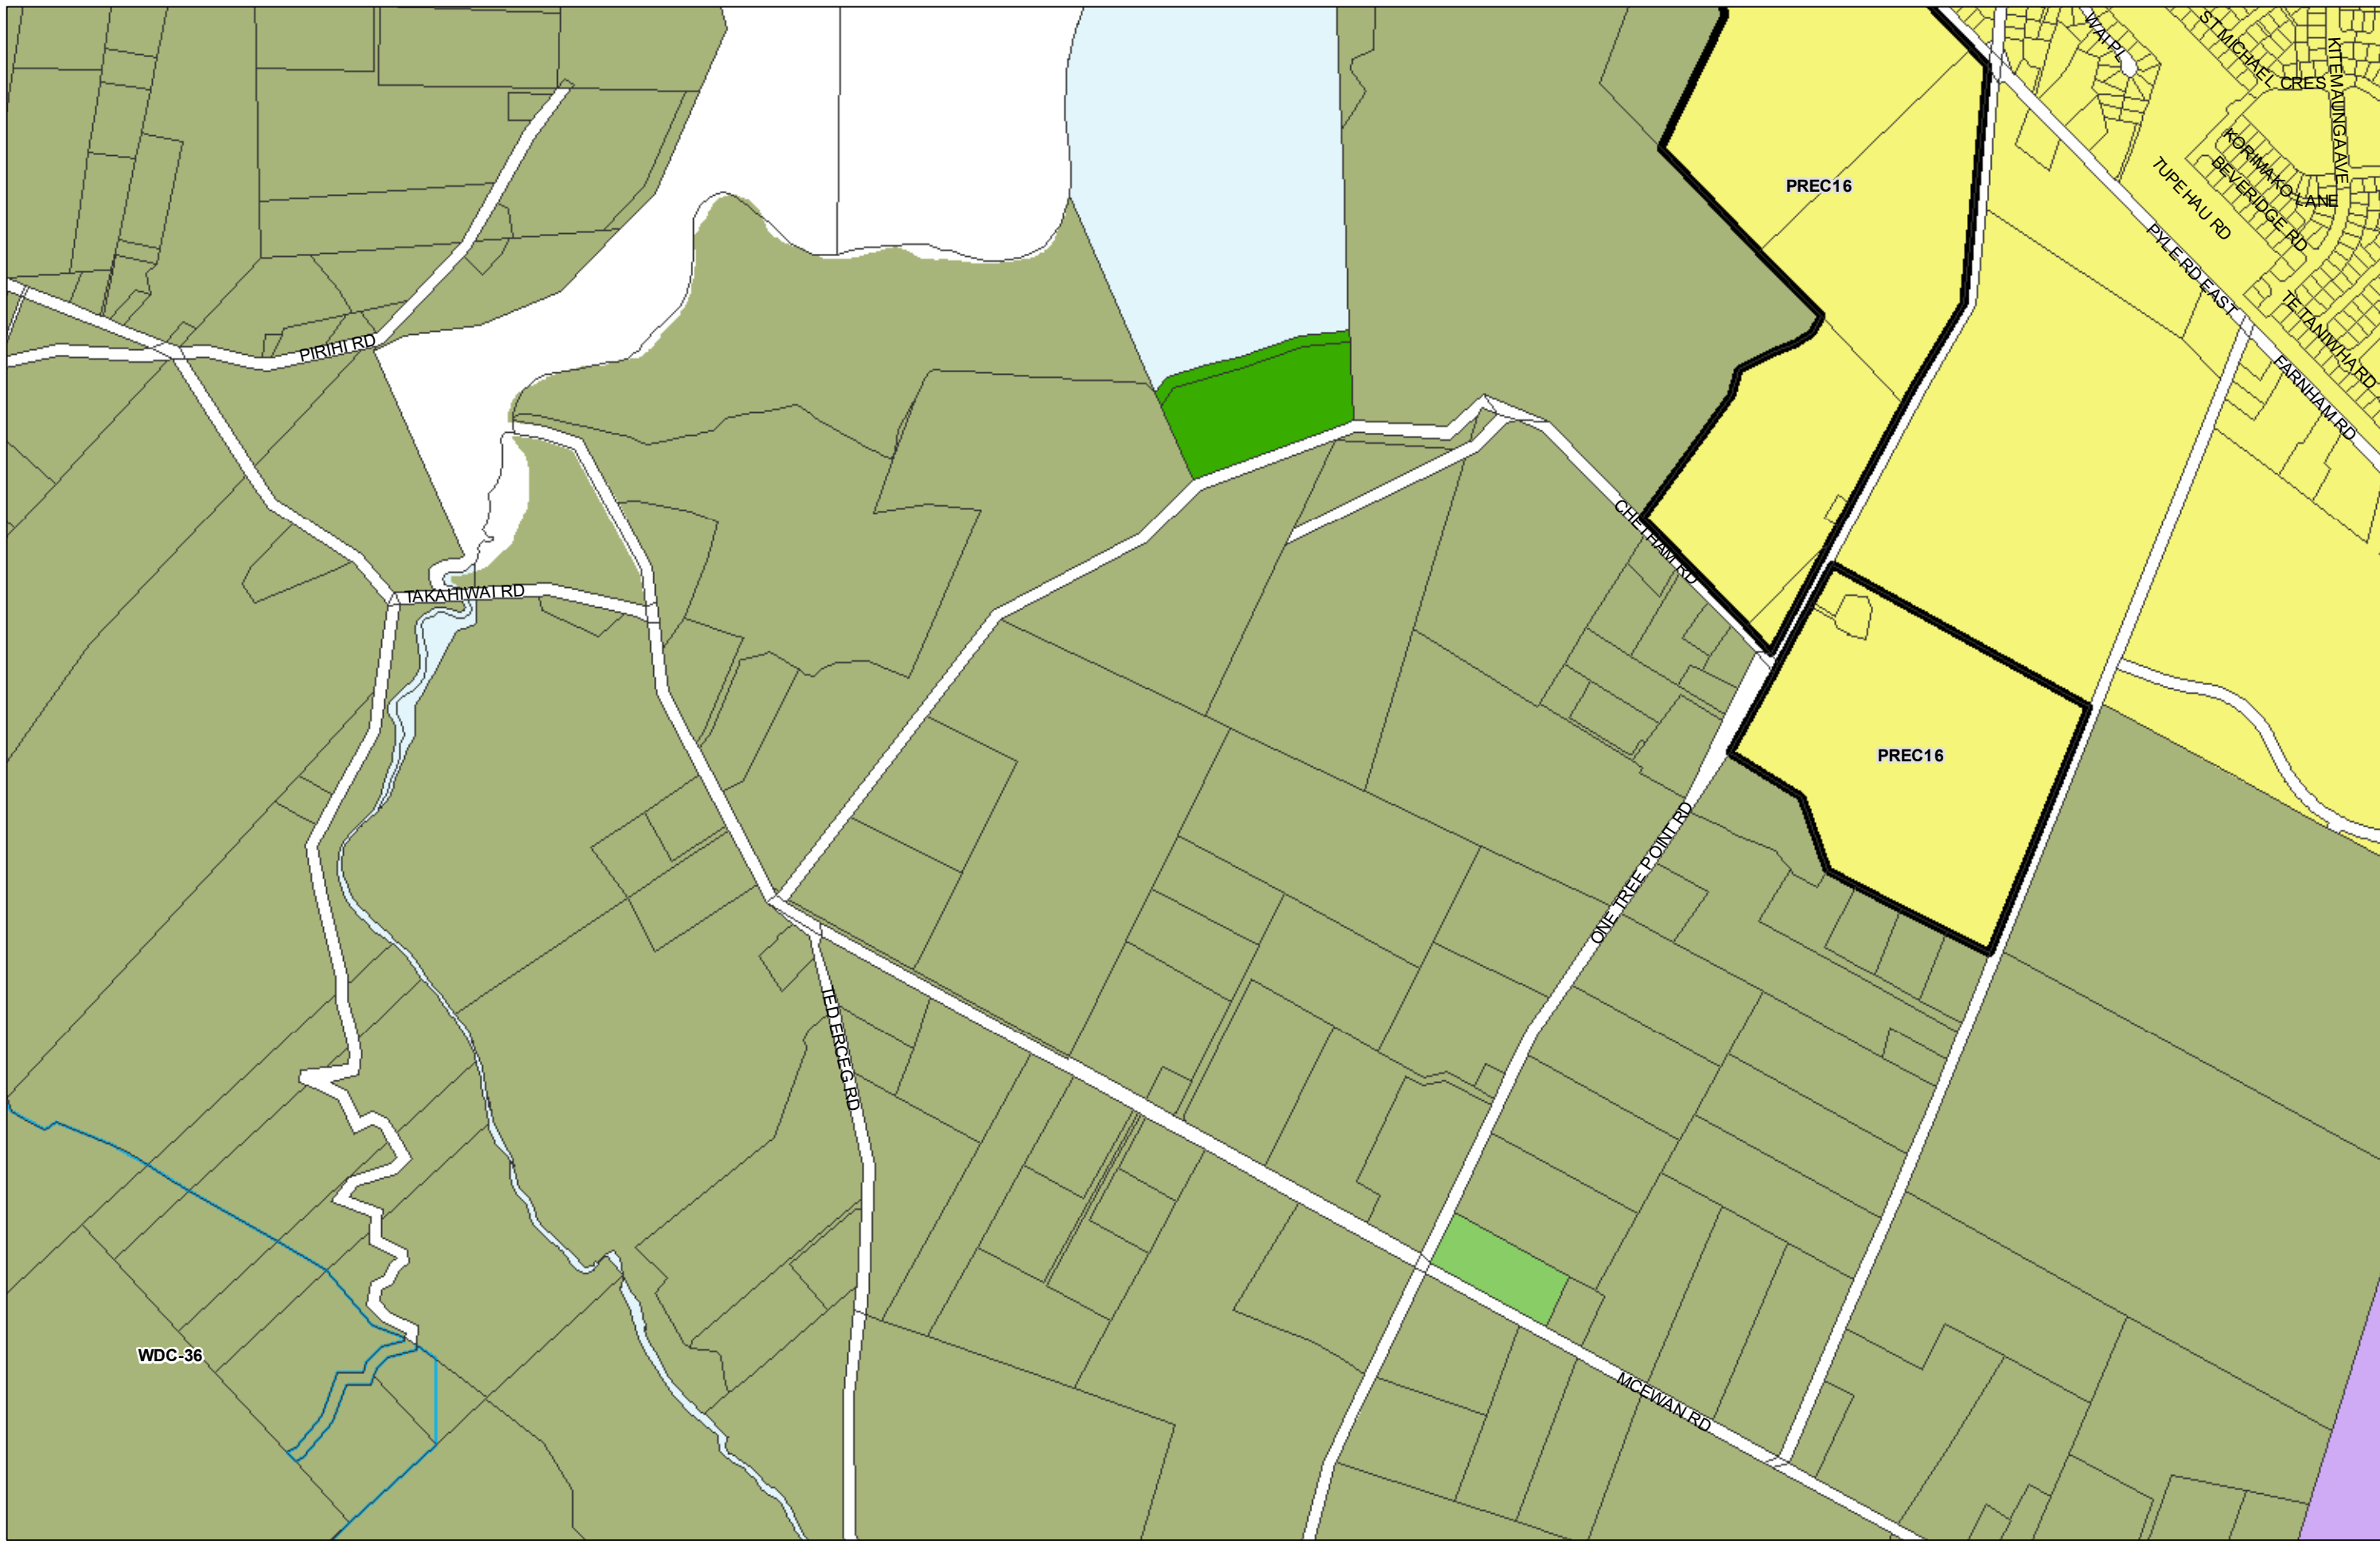

WHANGAREI DISTRICT COUNCIL OPERATIVE PLANNING MAP

**Area Specific Matters - Map 42
Takahiwai**