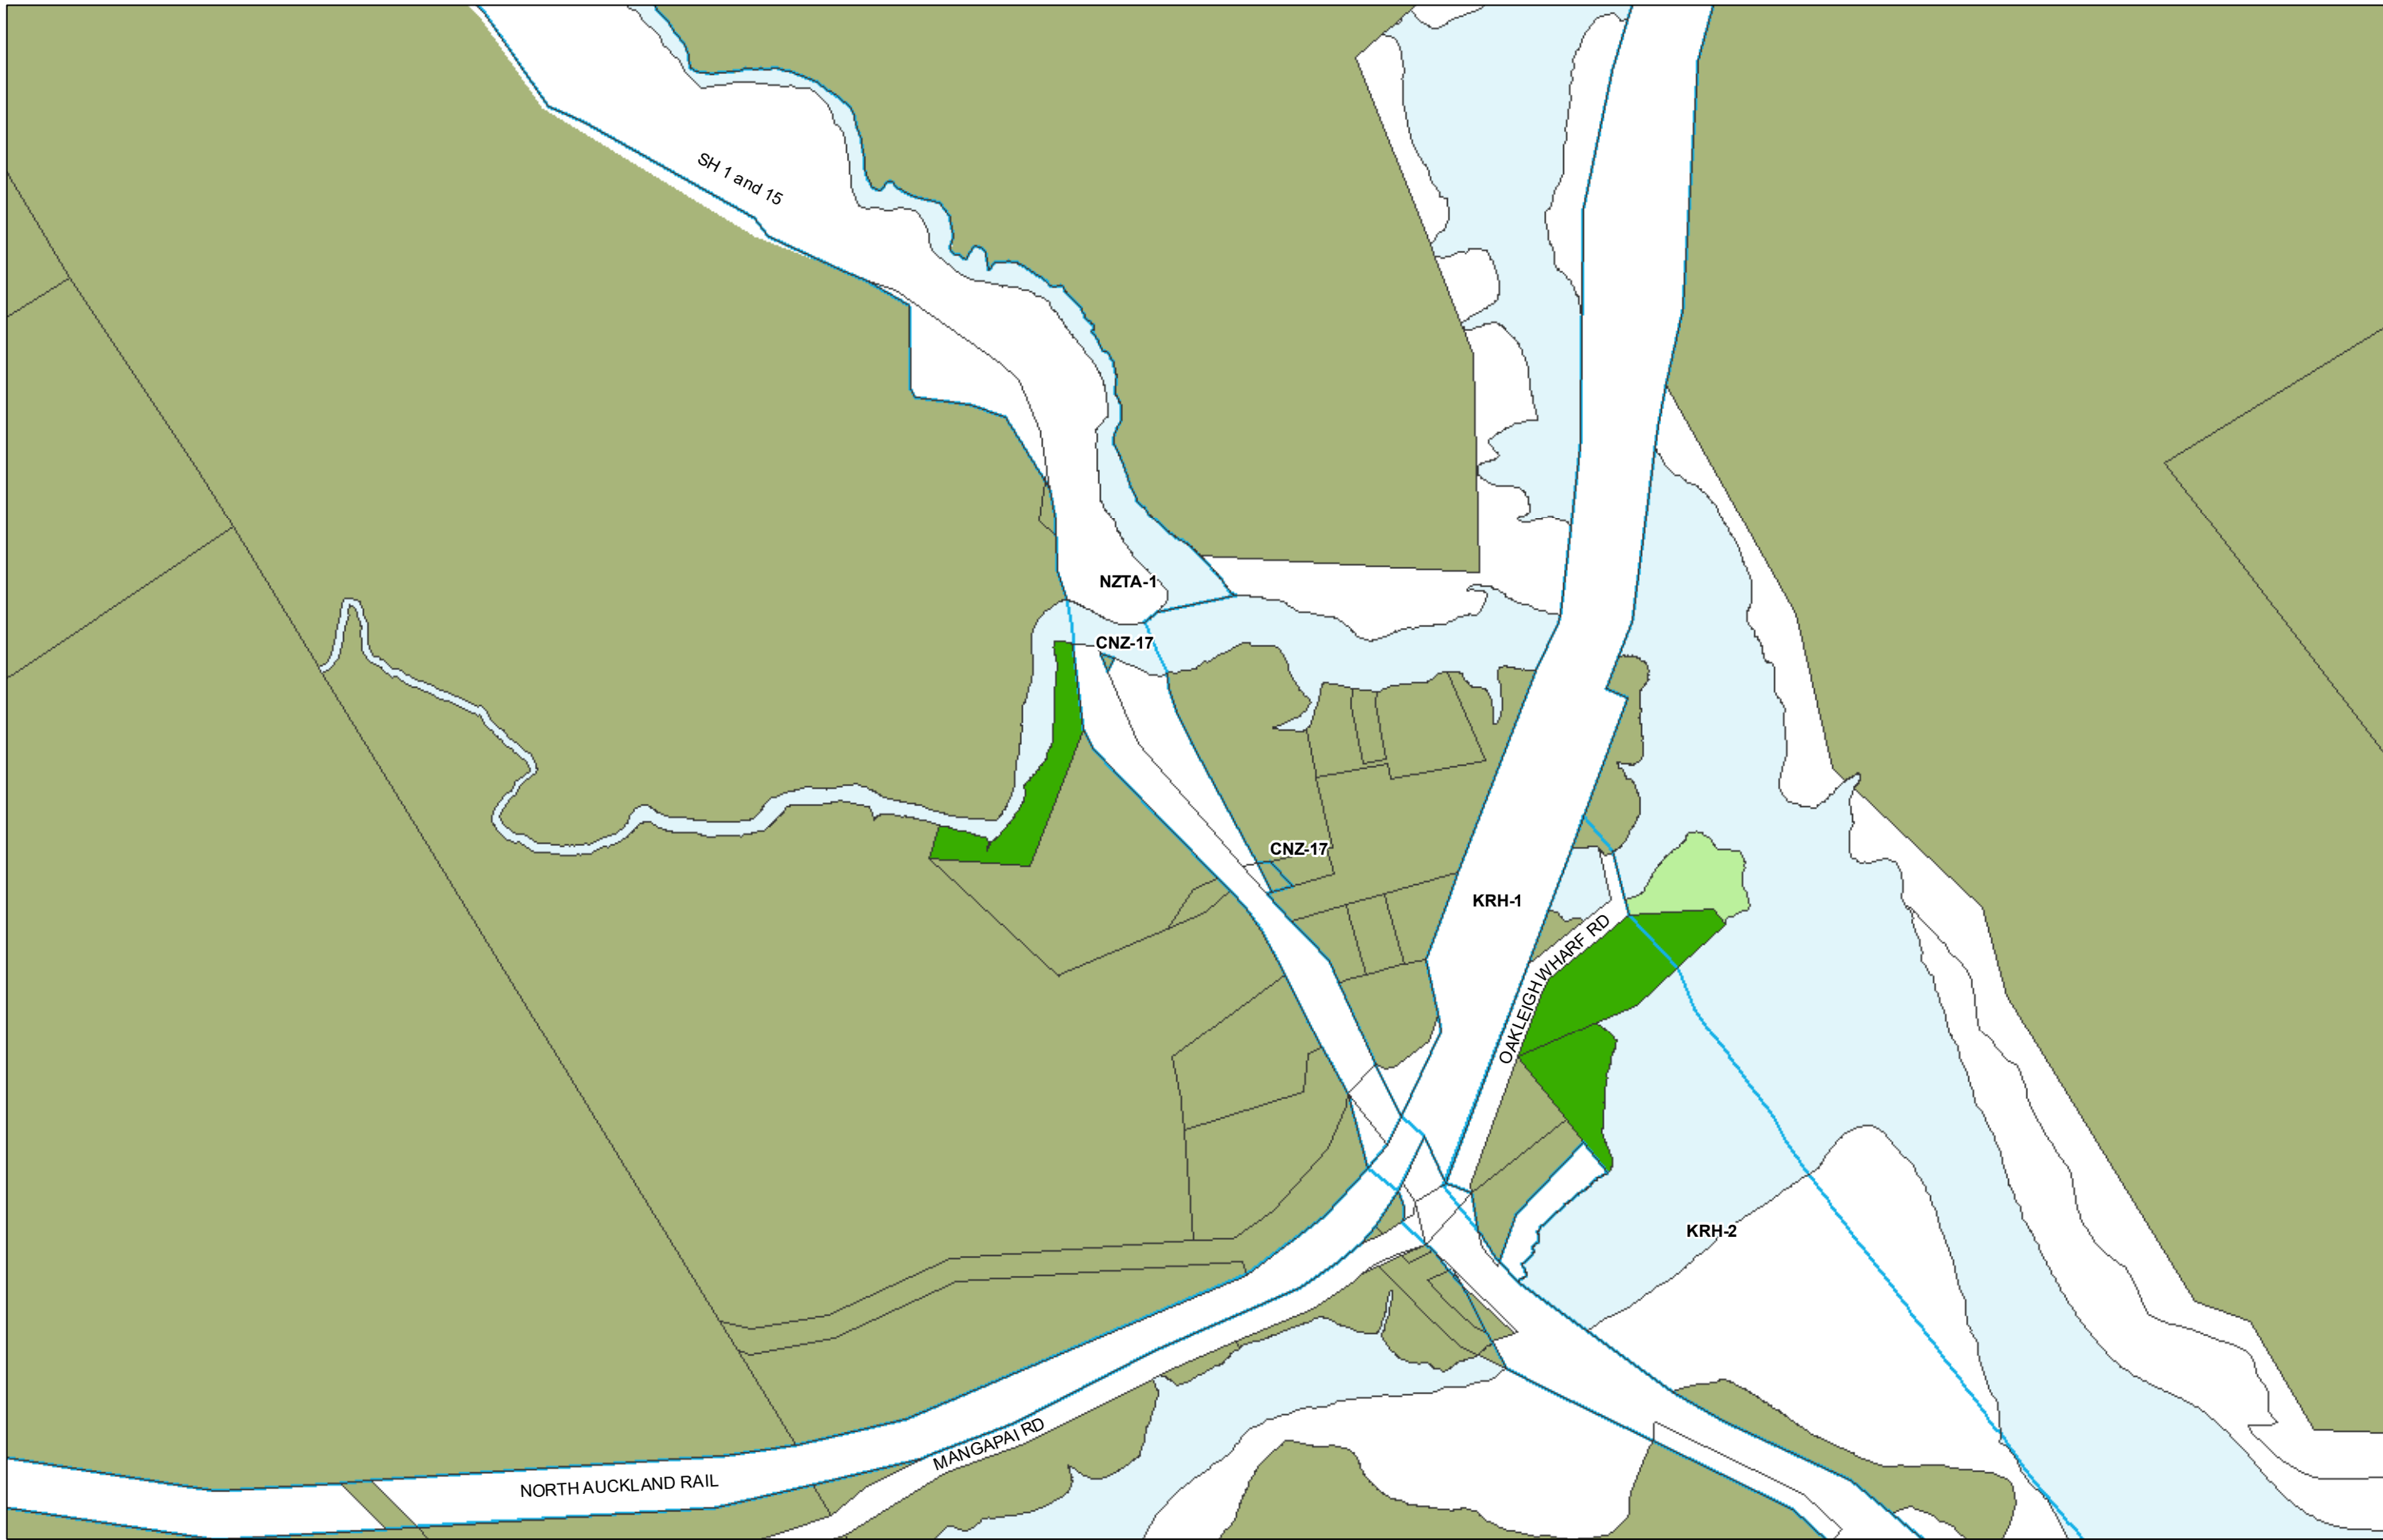

(C) Crown Copyright Reserved.

WHANGAREI DISTRICT COUNCIL OPERATIVE PLANNING MAP

**Area Specific Matters - Map 13-1
Companion Map 4**