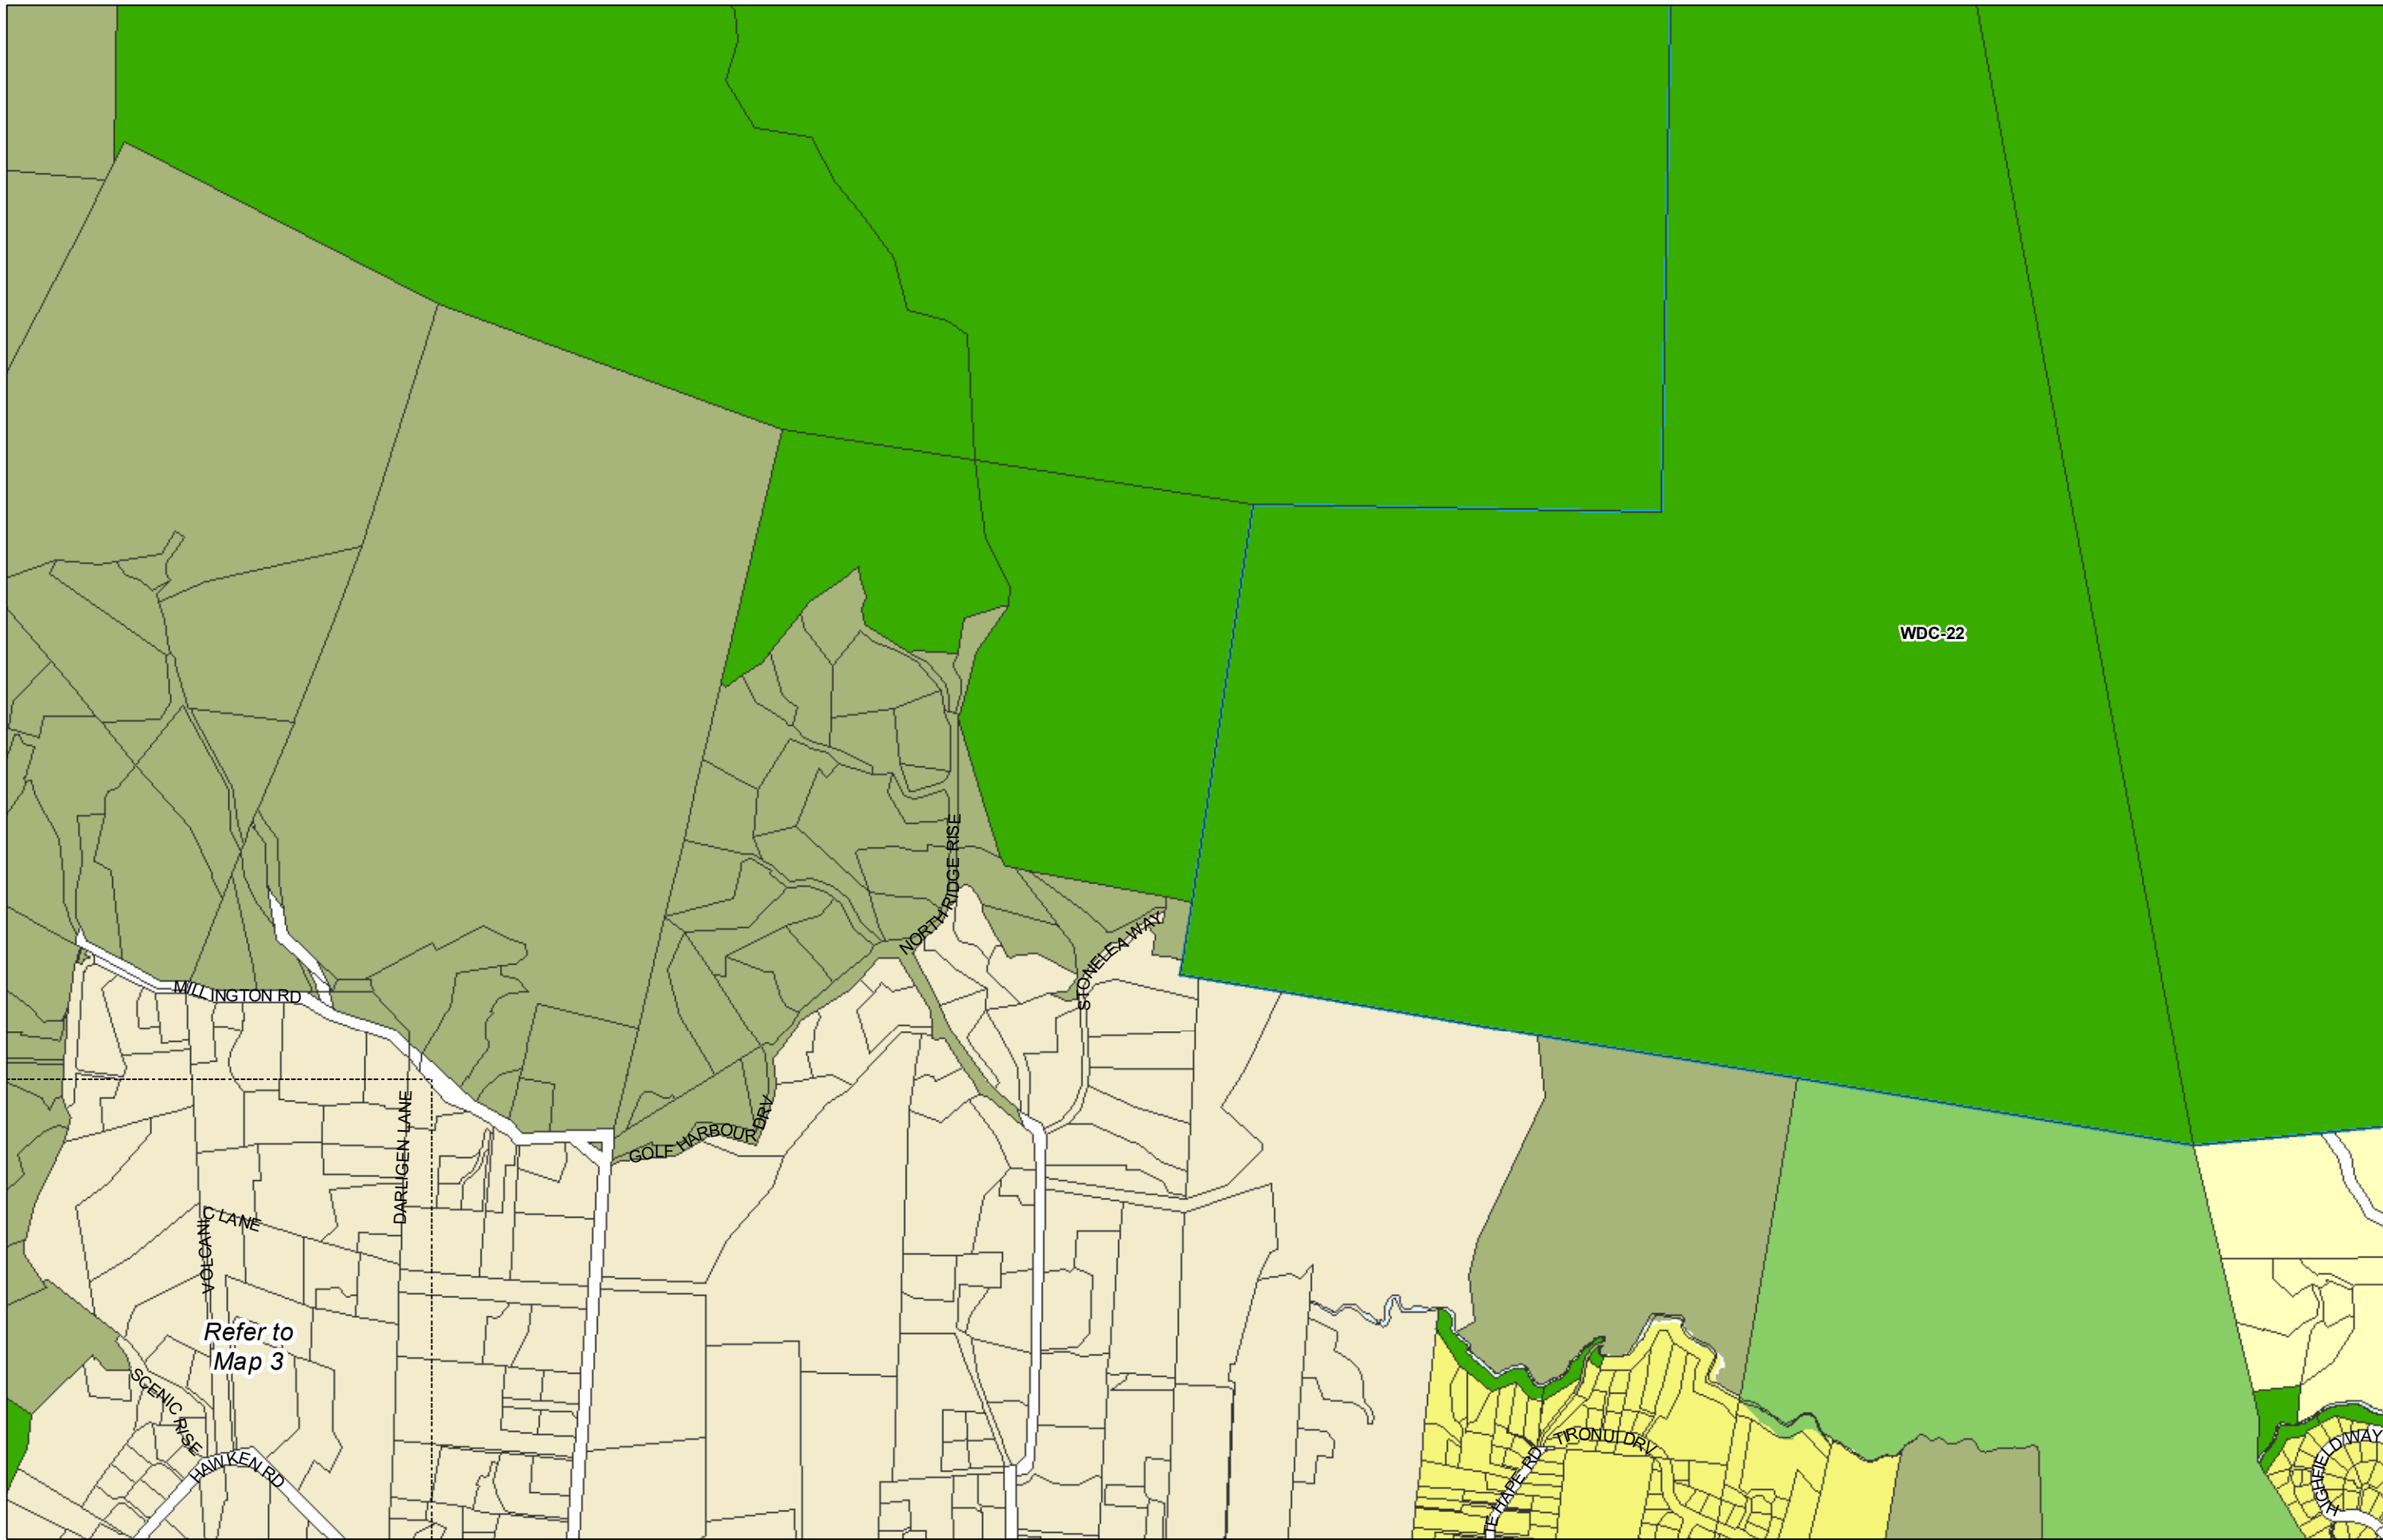

(C) Crown Copyright Reserved.

WHANGAREI DISTRICT COUNCIL OPERATIVE PLANNING MAP

**Area Specific Matters - Map 65
Maunu**