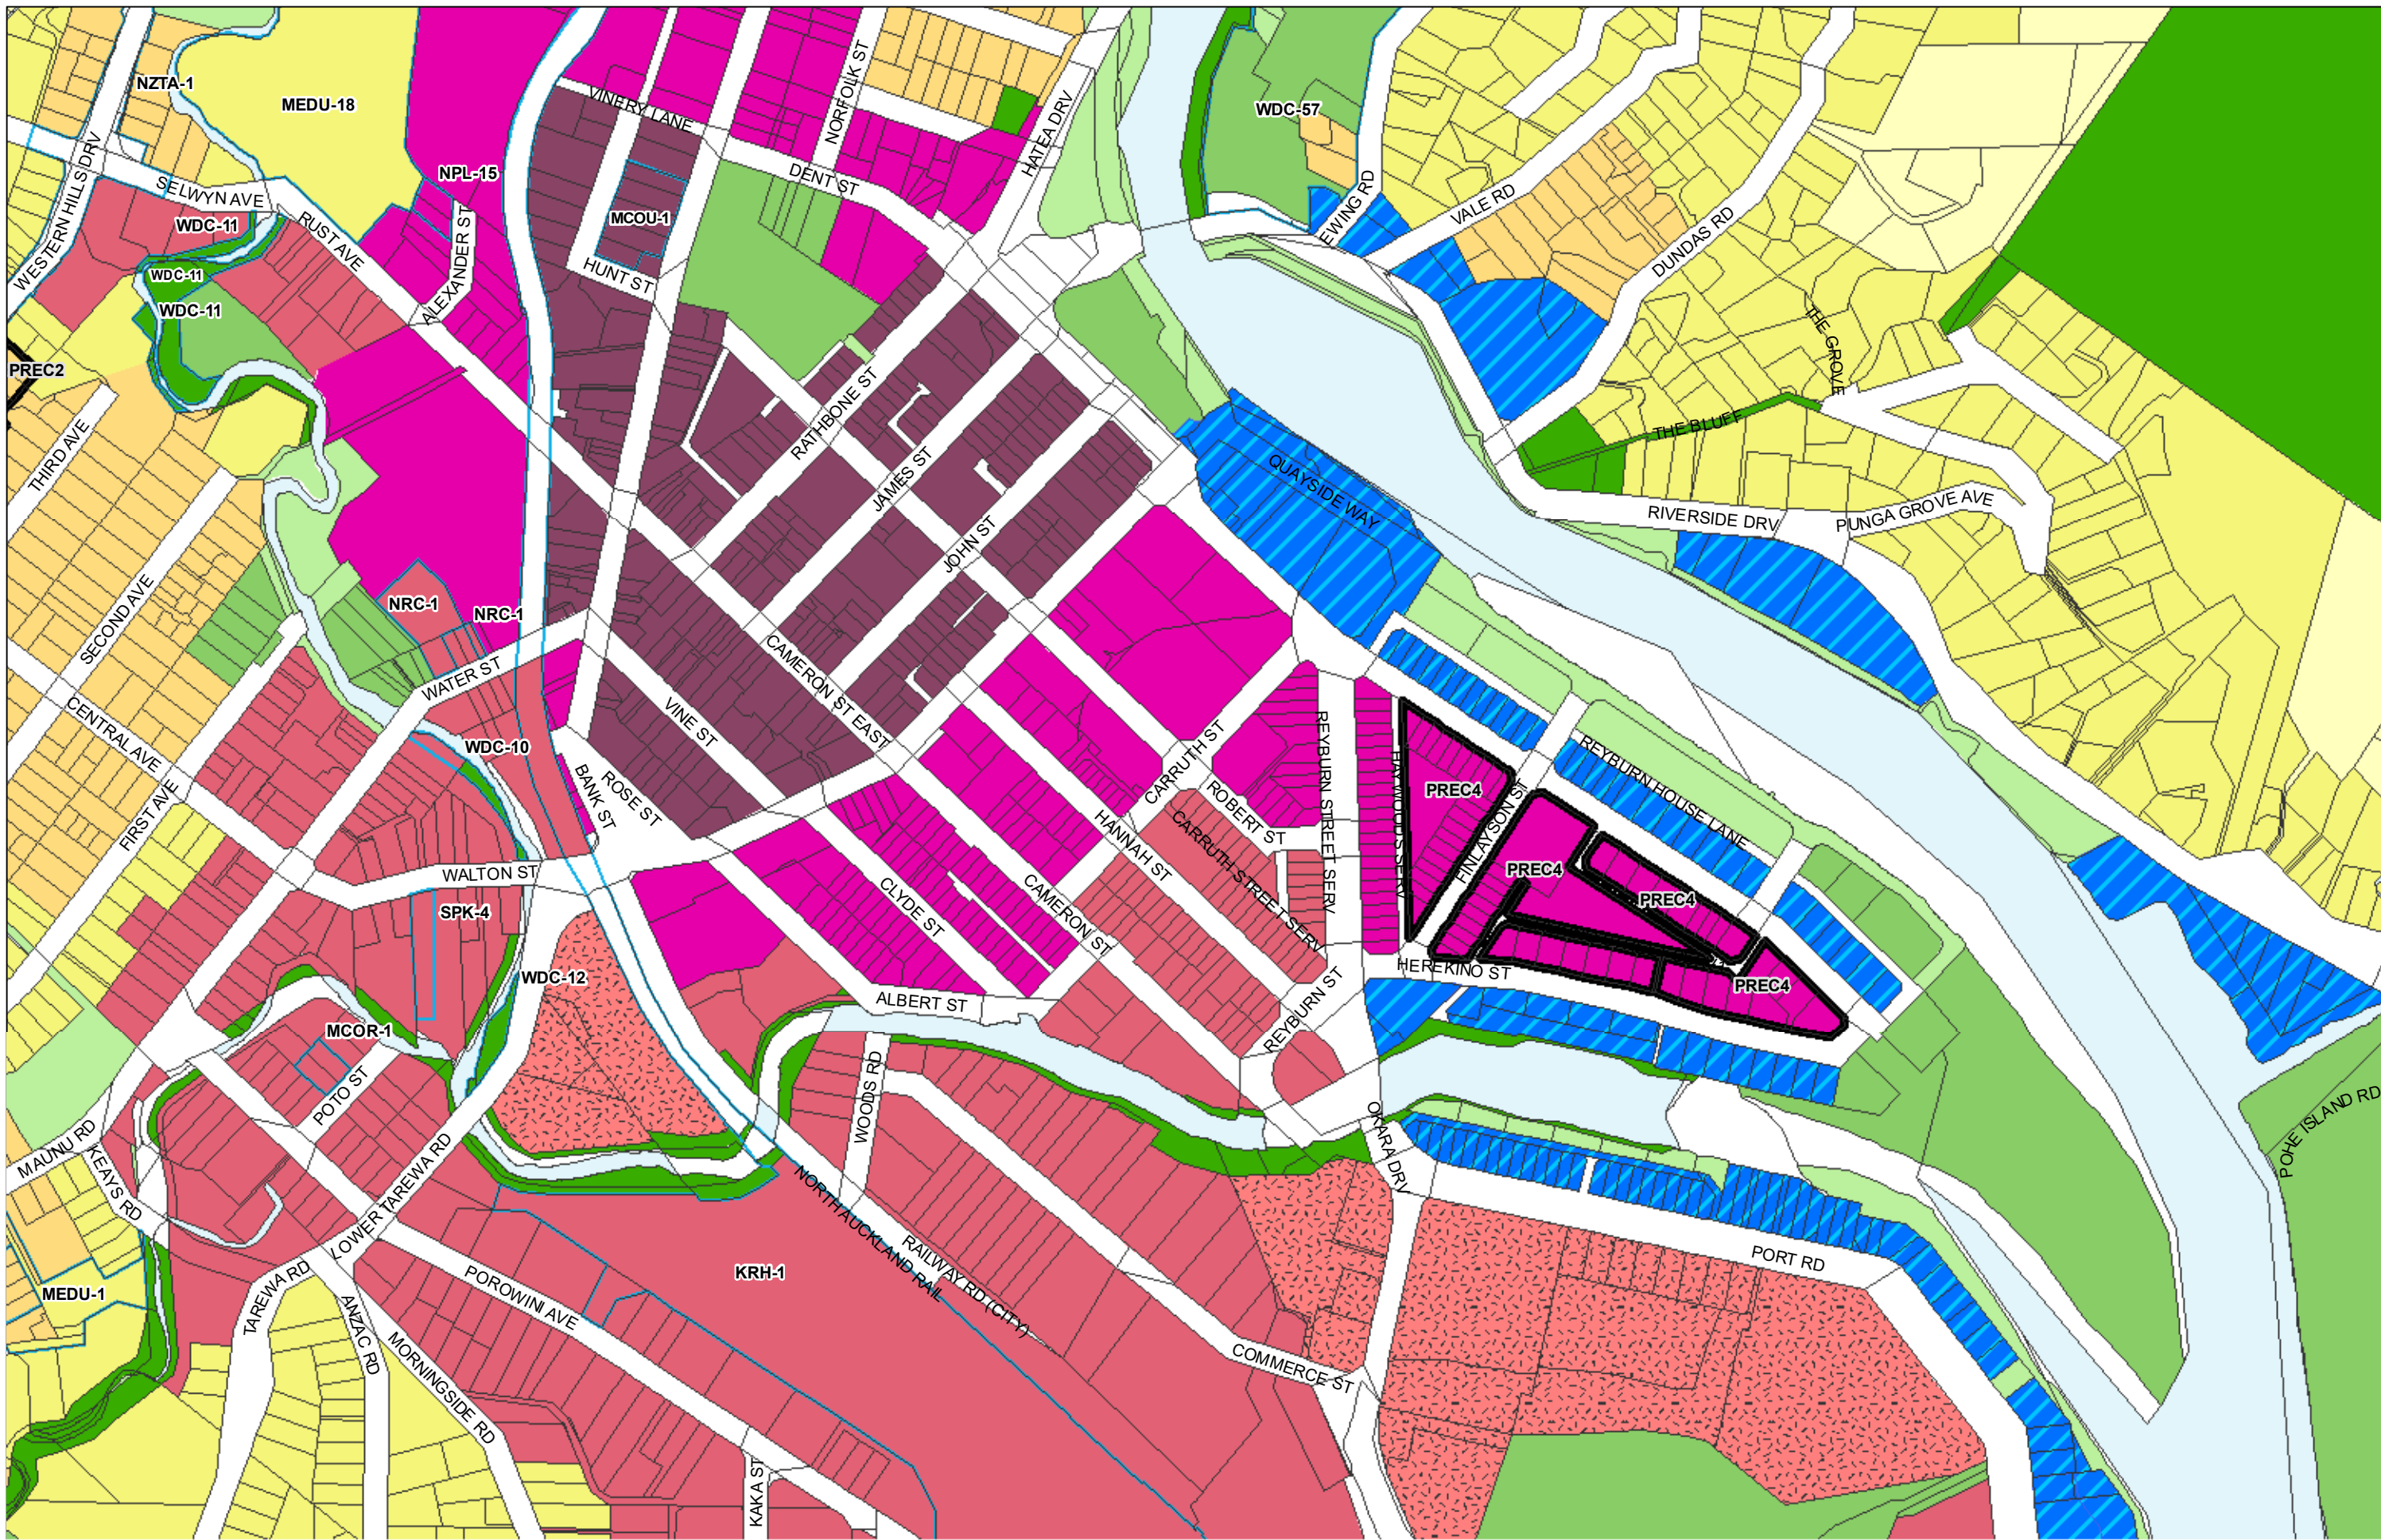

WHANGAREI DISTRICT COUNCIL OPERATIVE PLANNING MAP

**Area Specific Matters - Map 68
Whangarei City**