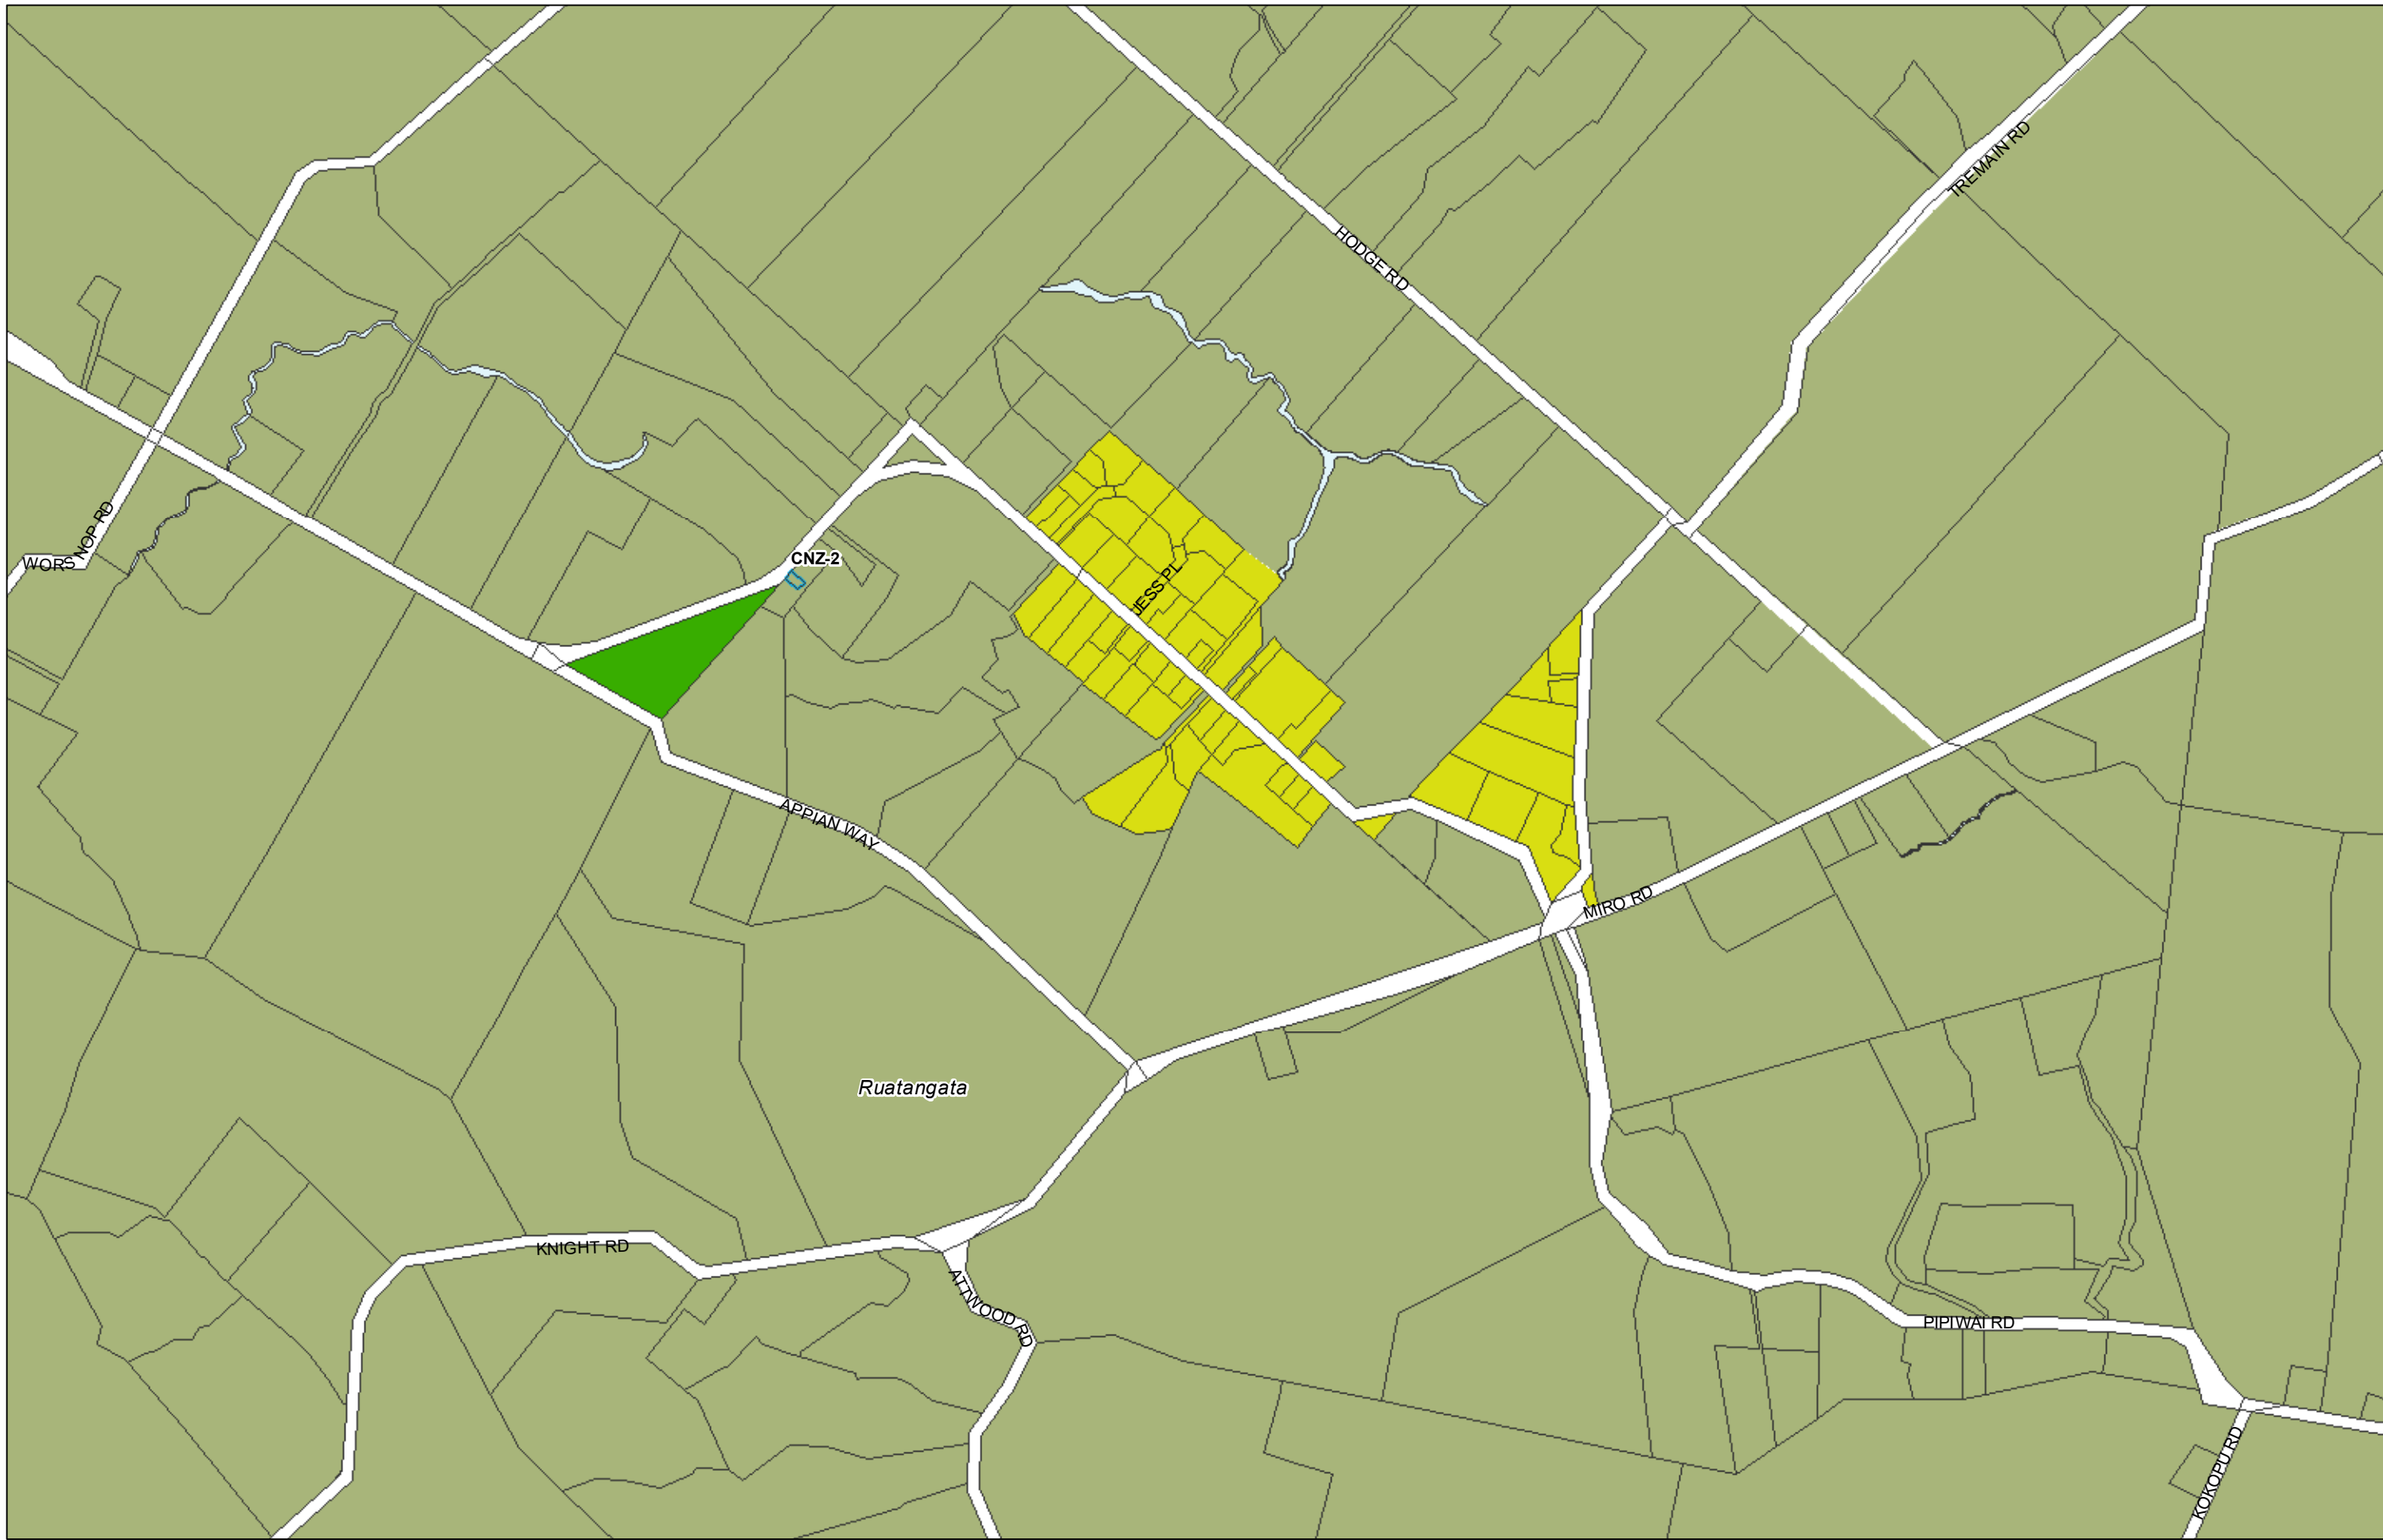

(C) Crown Copyright Reserved.

WHANGAREI DISTRICT COUNCIL OPERATIVE PLANNING MAP

**Area Specific Matters - Map 80
Ruatangata**