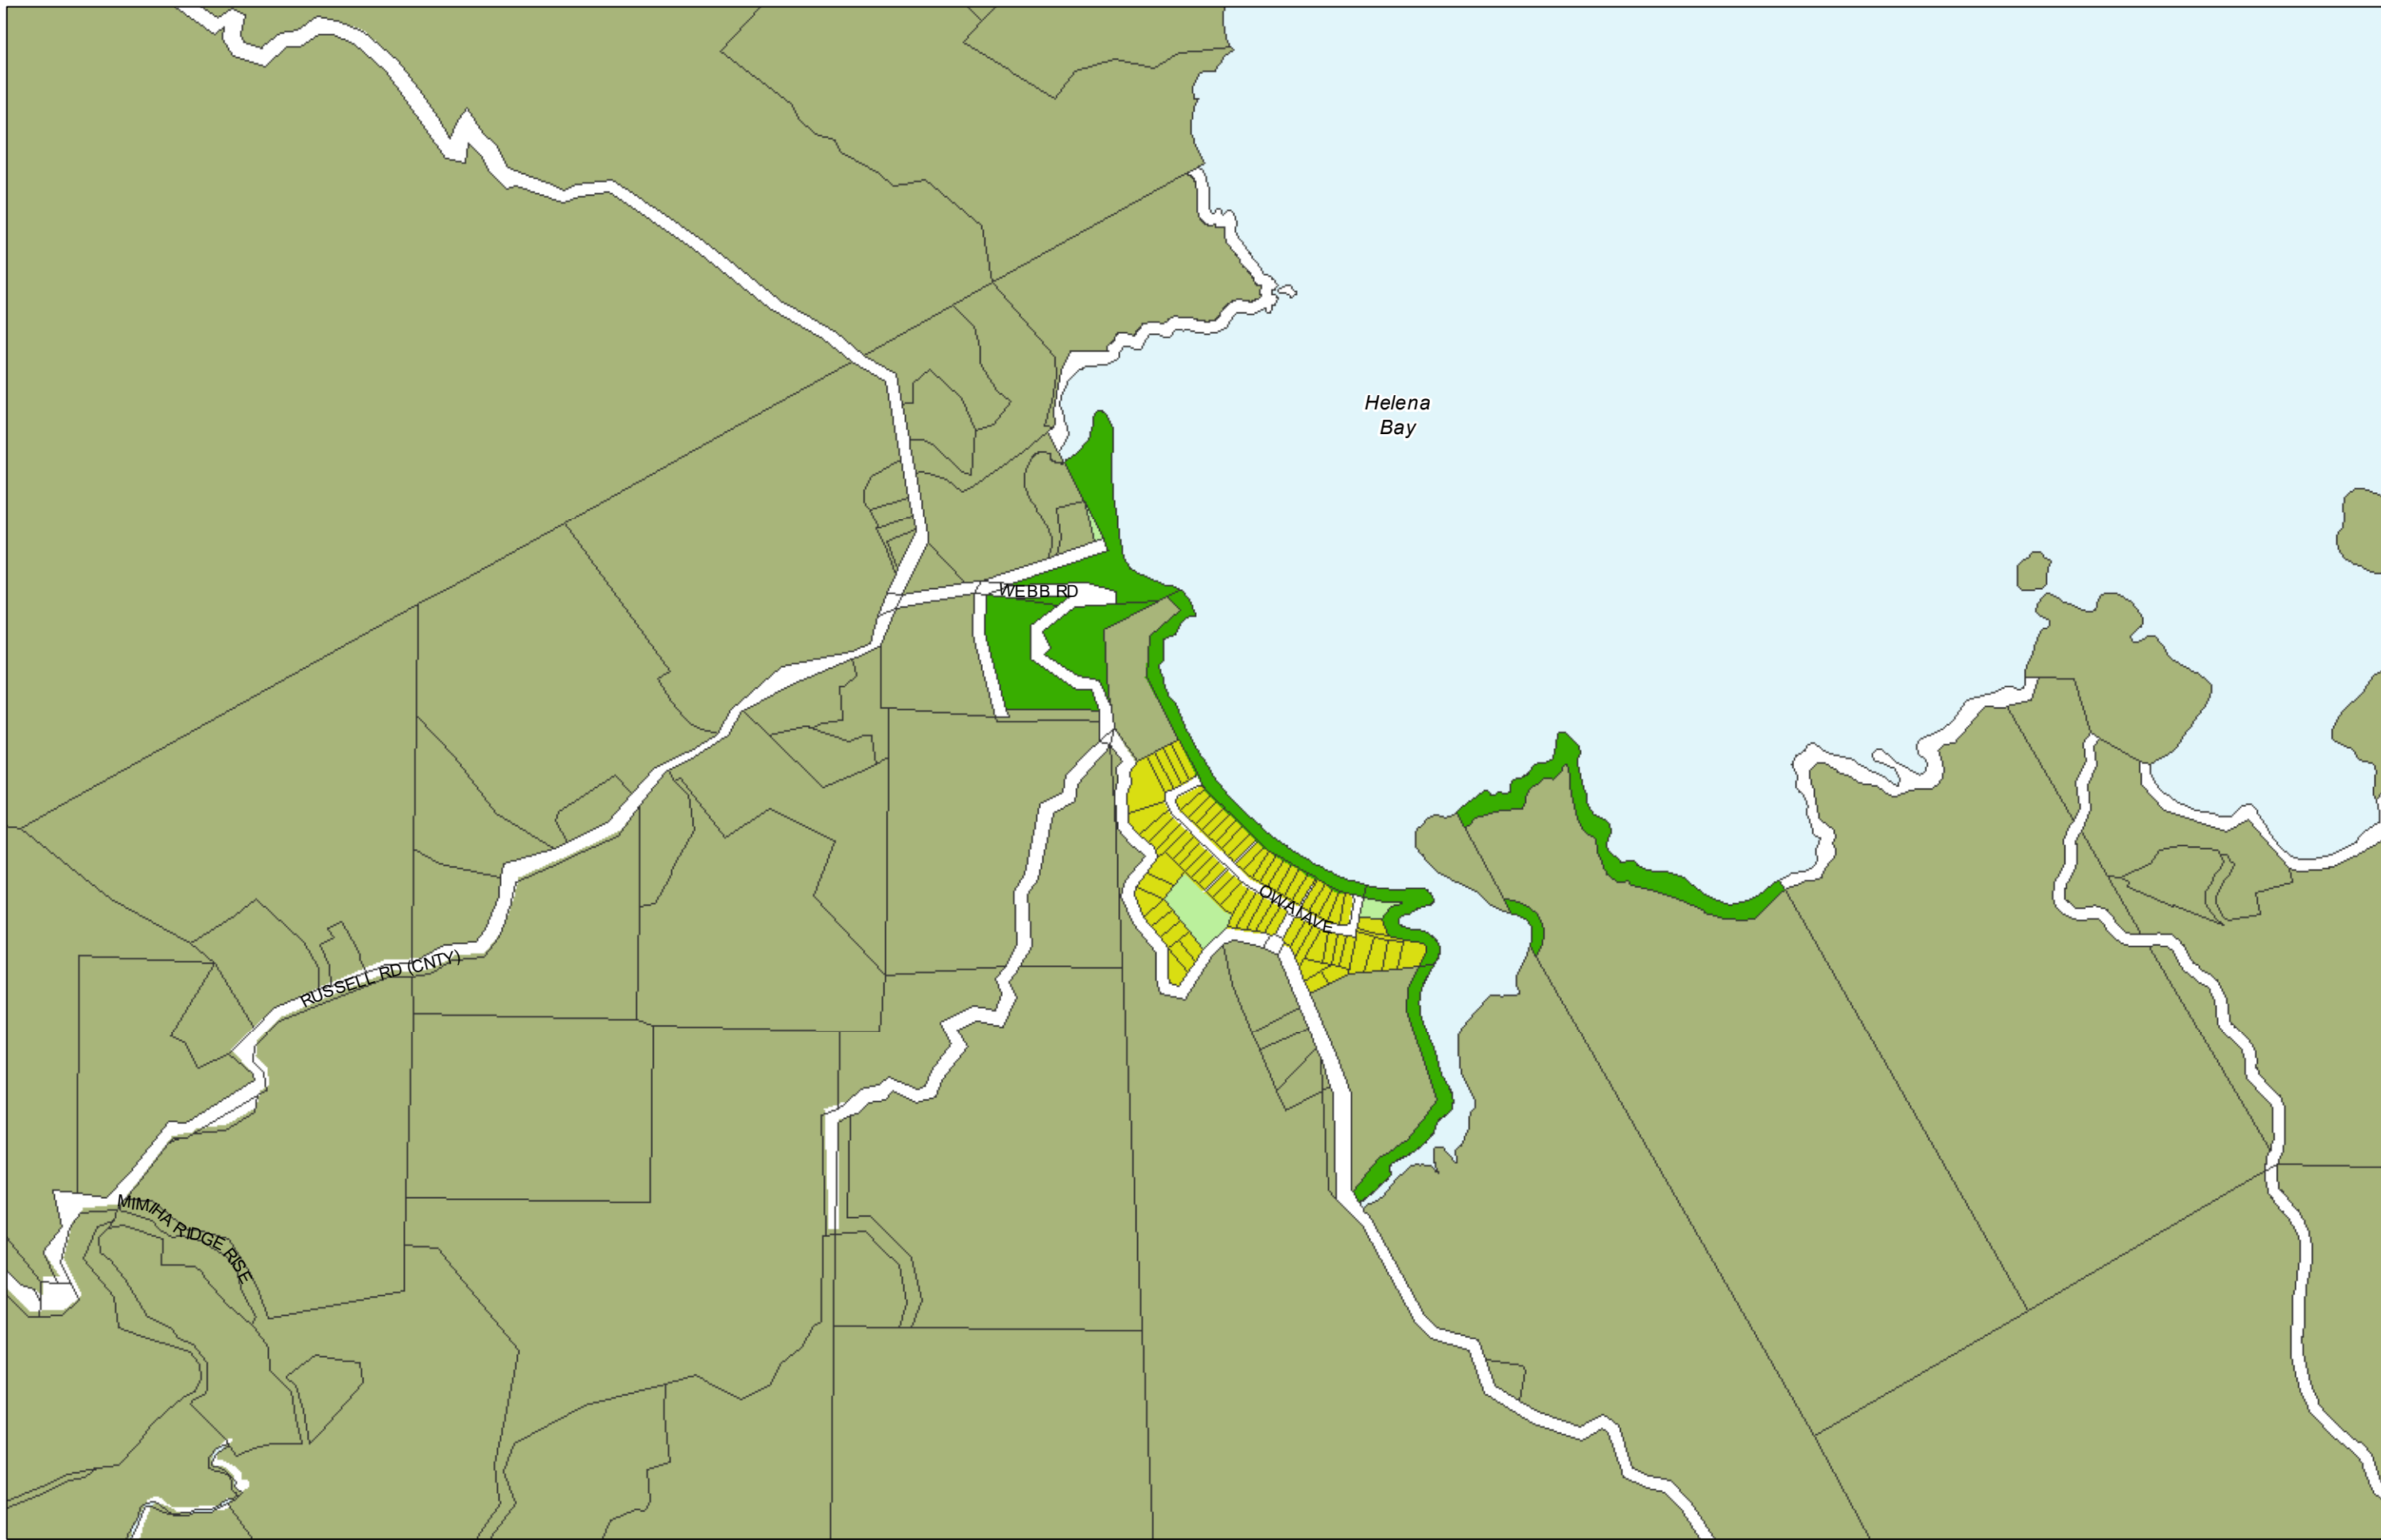

(C) Crown Copyright Reserved.

WHANGAREI DISTRICT COUNCIL OPERATIVE PLANNING MAP

**Area Specific Matters - Map 23
Helena/Teal Bay**