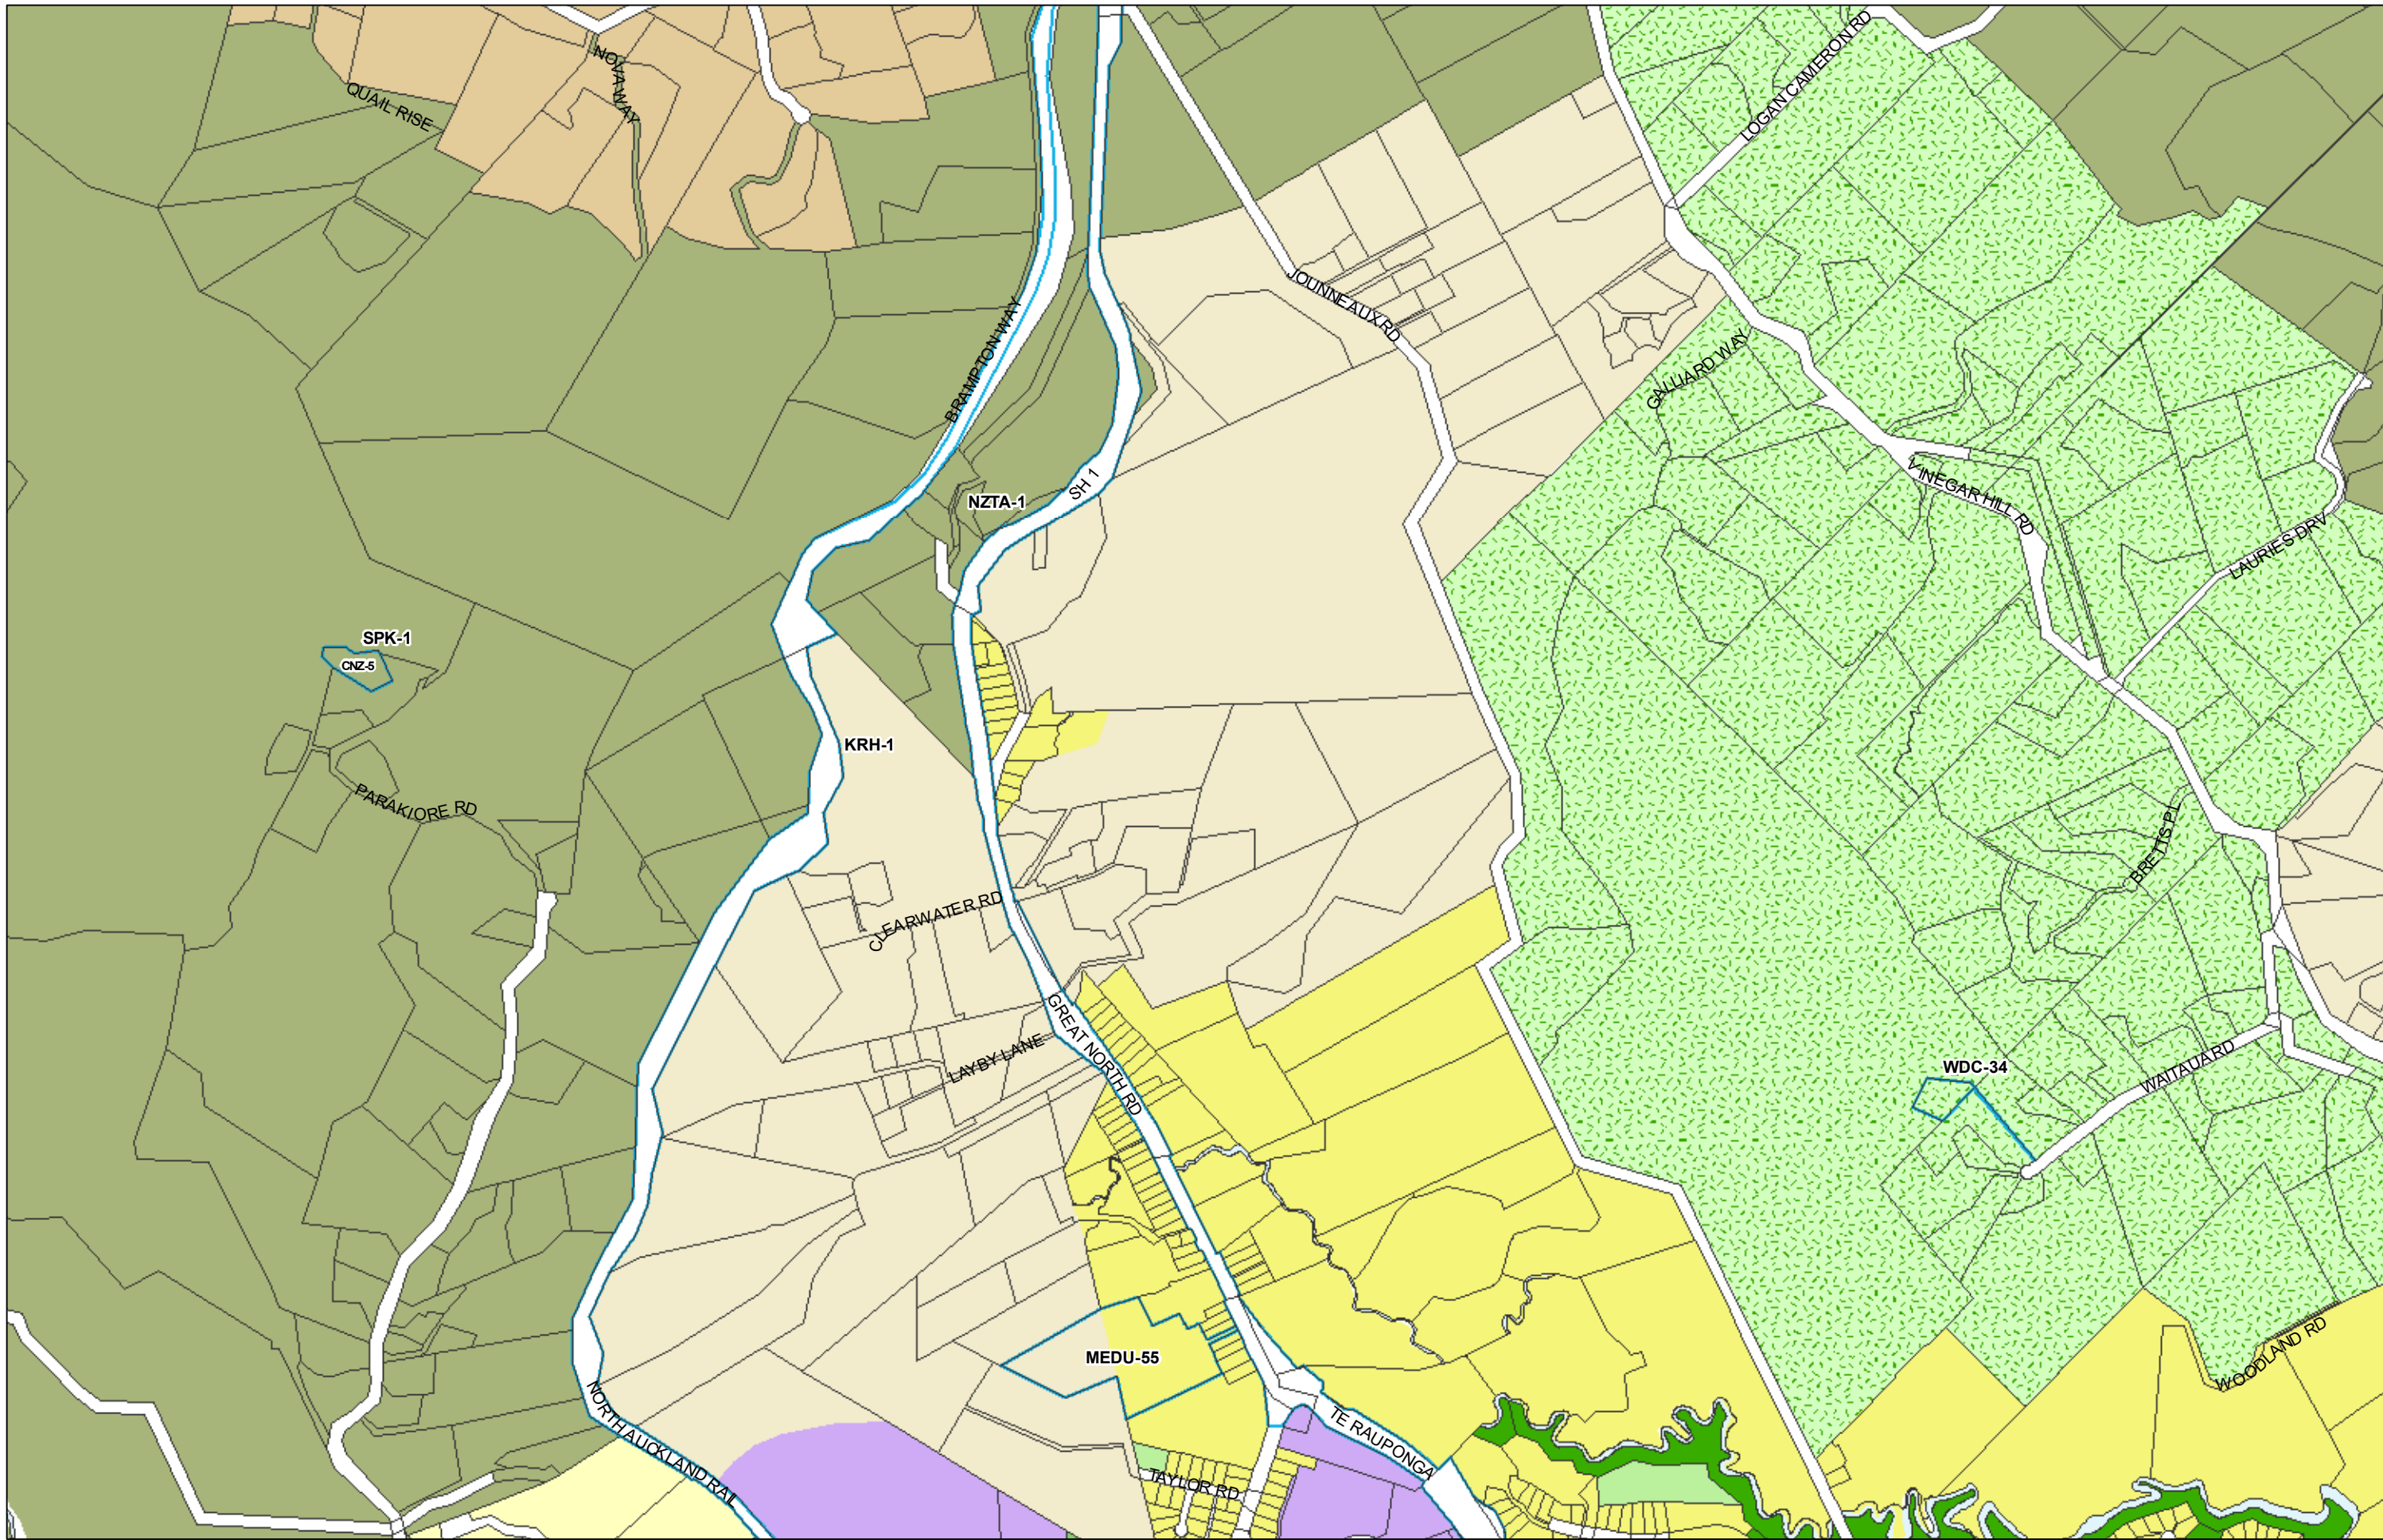

(C) Crown Copyright Reserved.

WHANGAREI DISTRICT COUNCIL OPERATIVE PLANNING MAP

Area Specific Matters - Map 55 Springs Flat