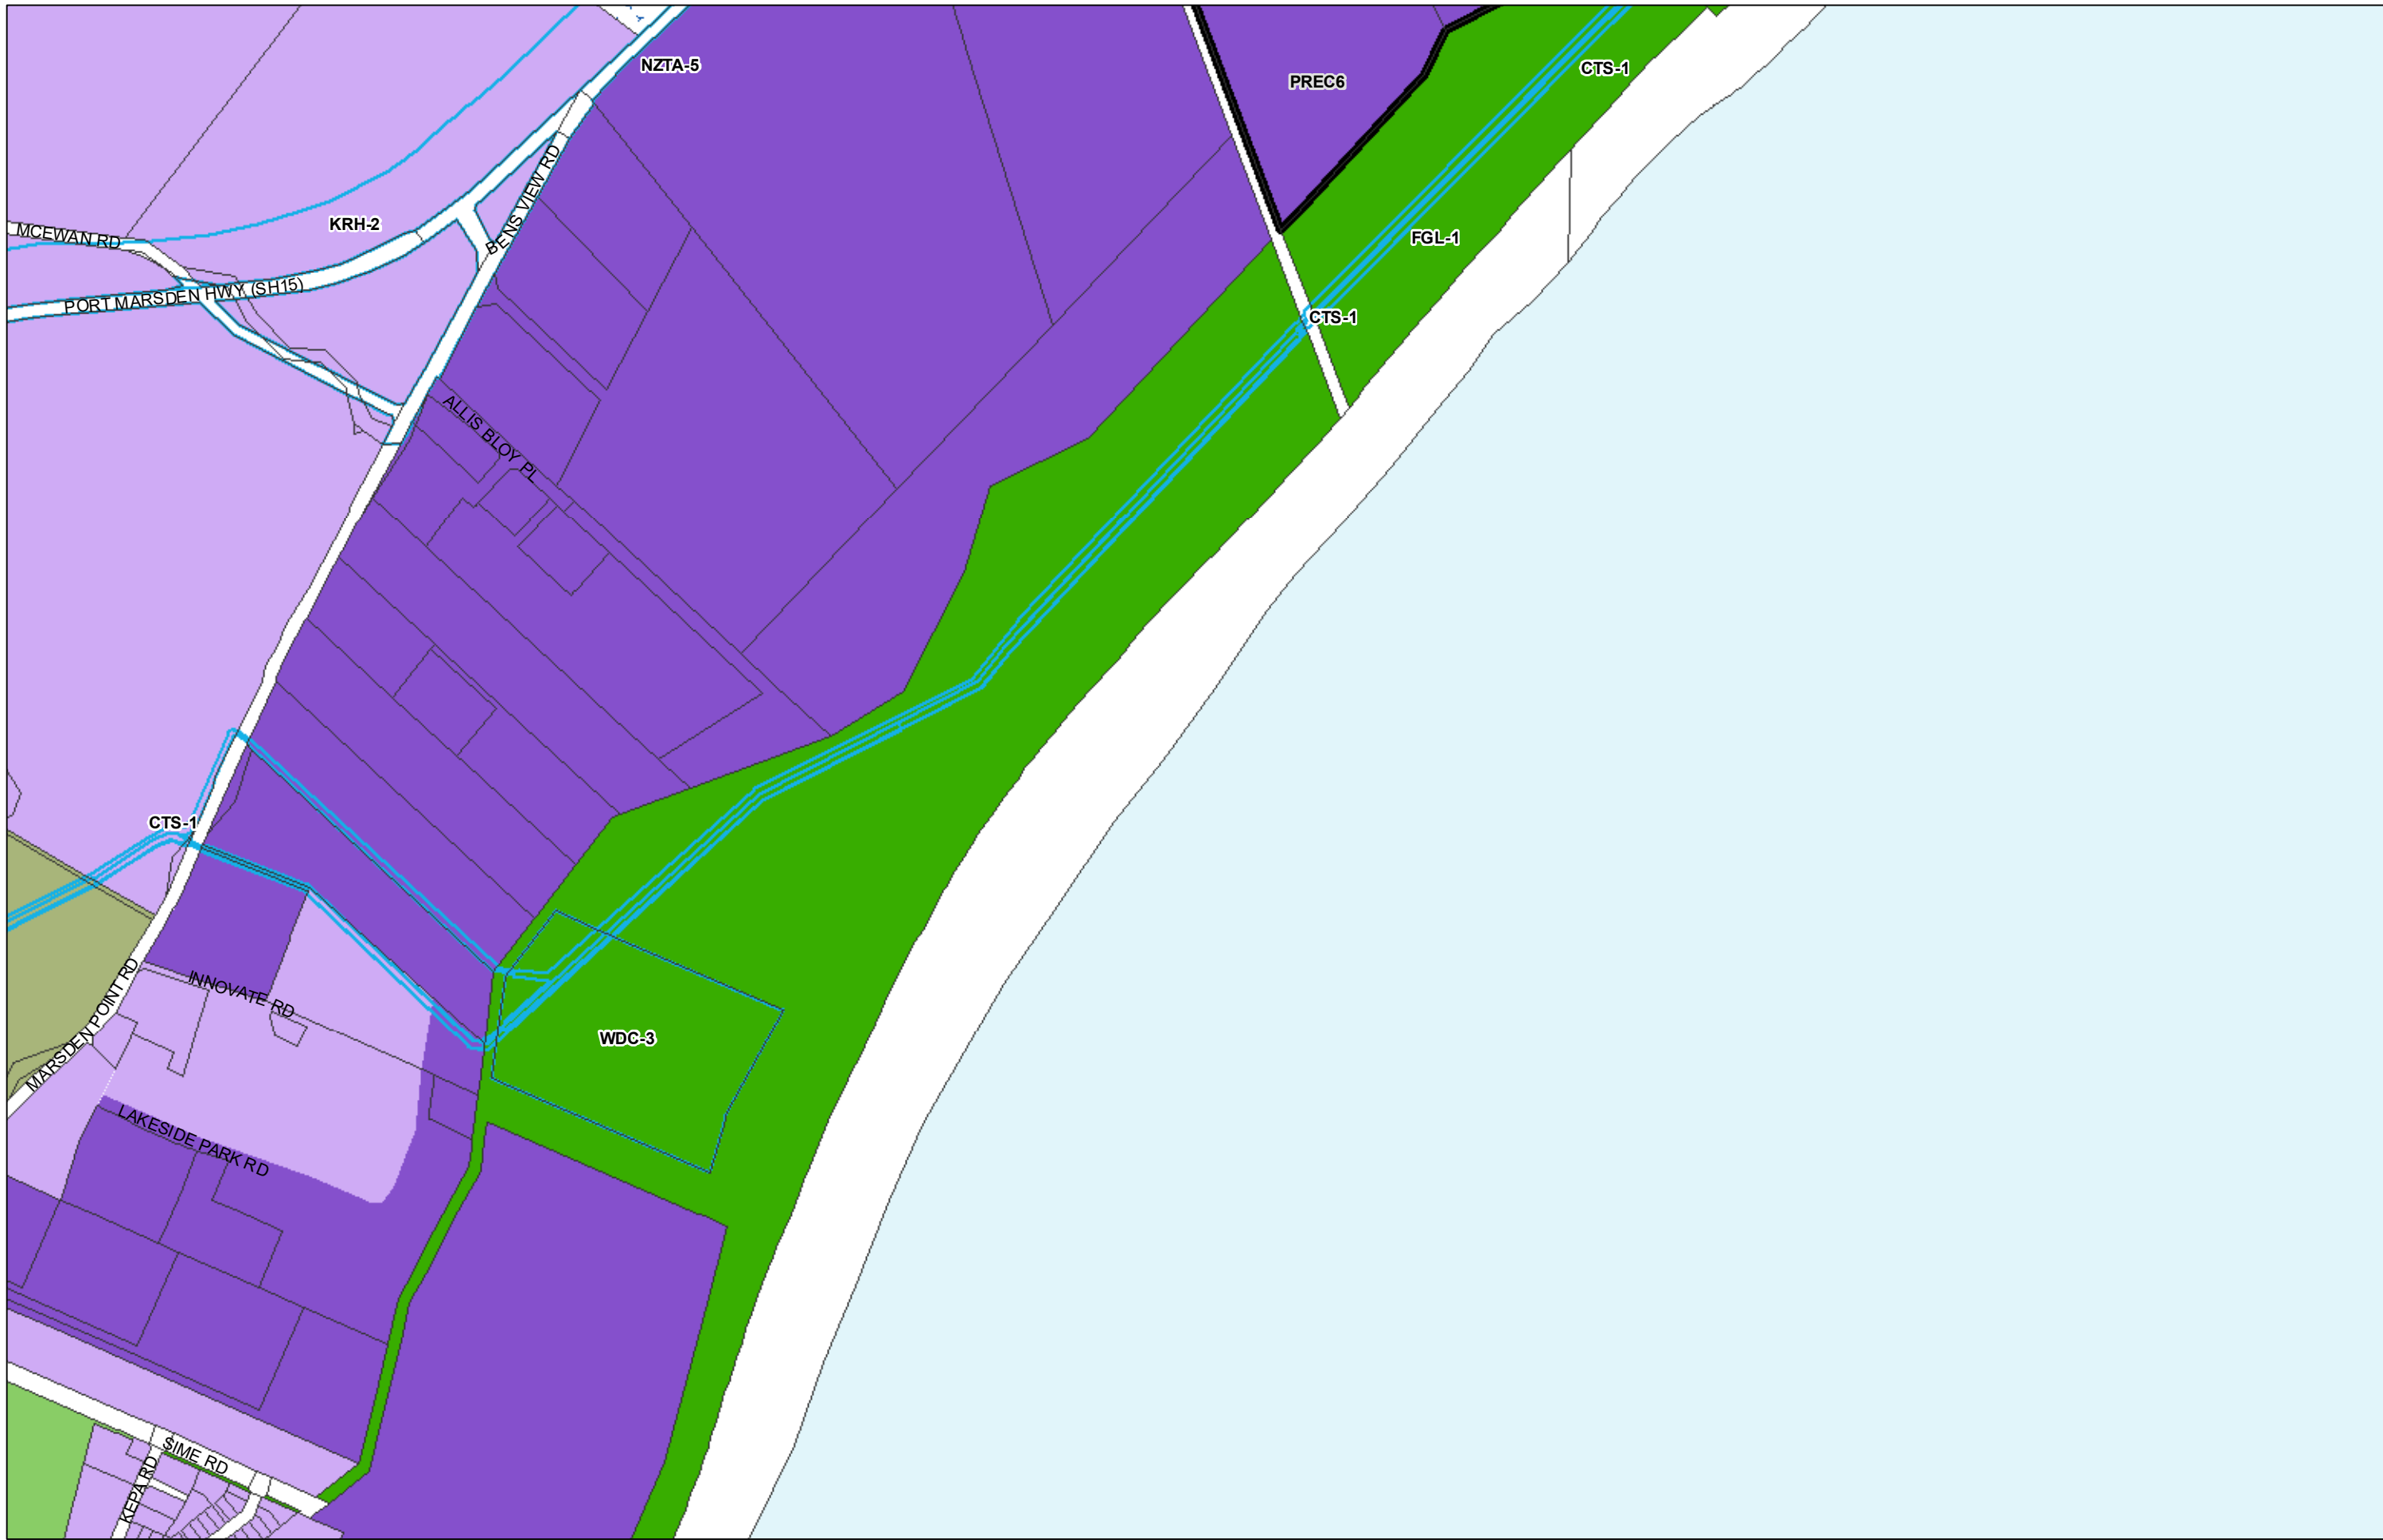

(C) Crown Copyright Reserved.

WHANGAREI DISTRICT COUNCIL OPERATIVE PLANNING MAP

Area Specific Matters - Map 45 Marsden