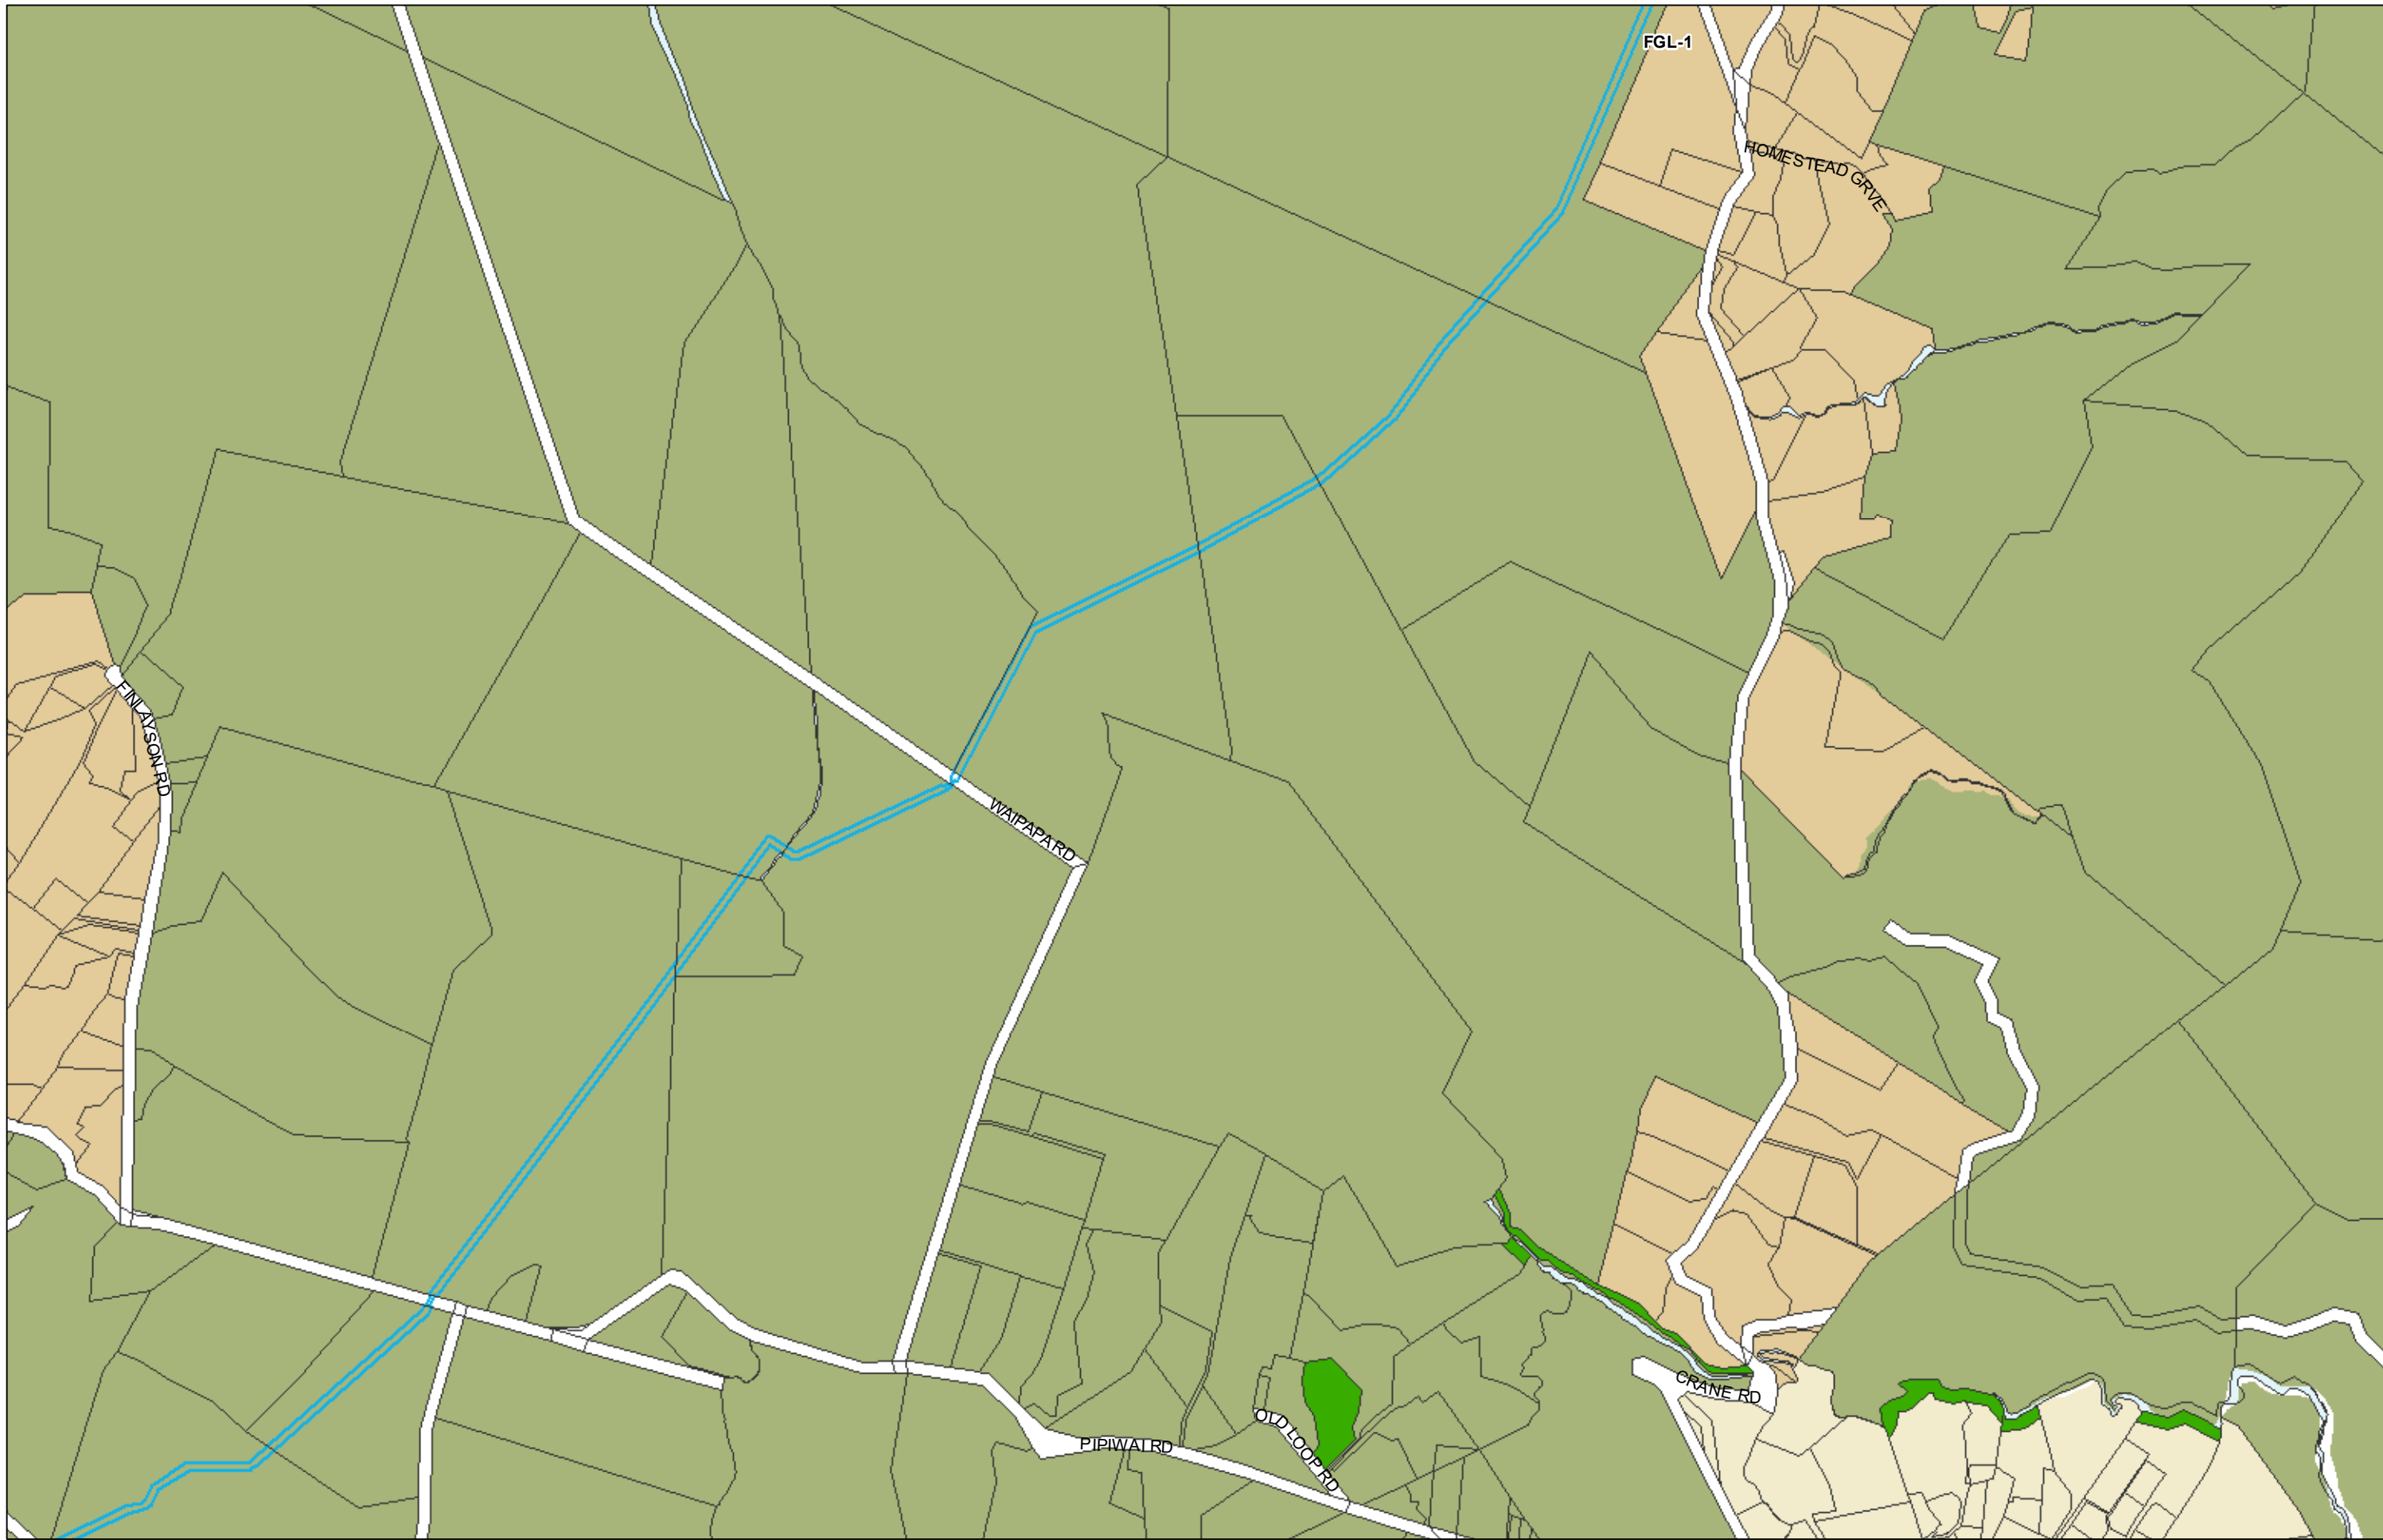

(C) Crown Copyright Reserved.

WHANGAREI DISTRICT COUNCIL OPERATIVE PLANNING MAP

Area Specific Matters - Map 54 Ngararatunua