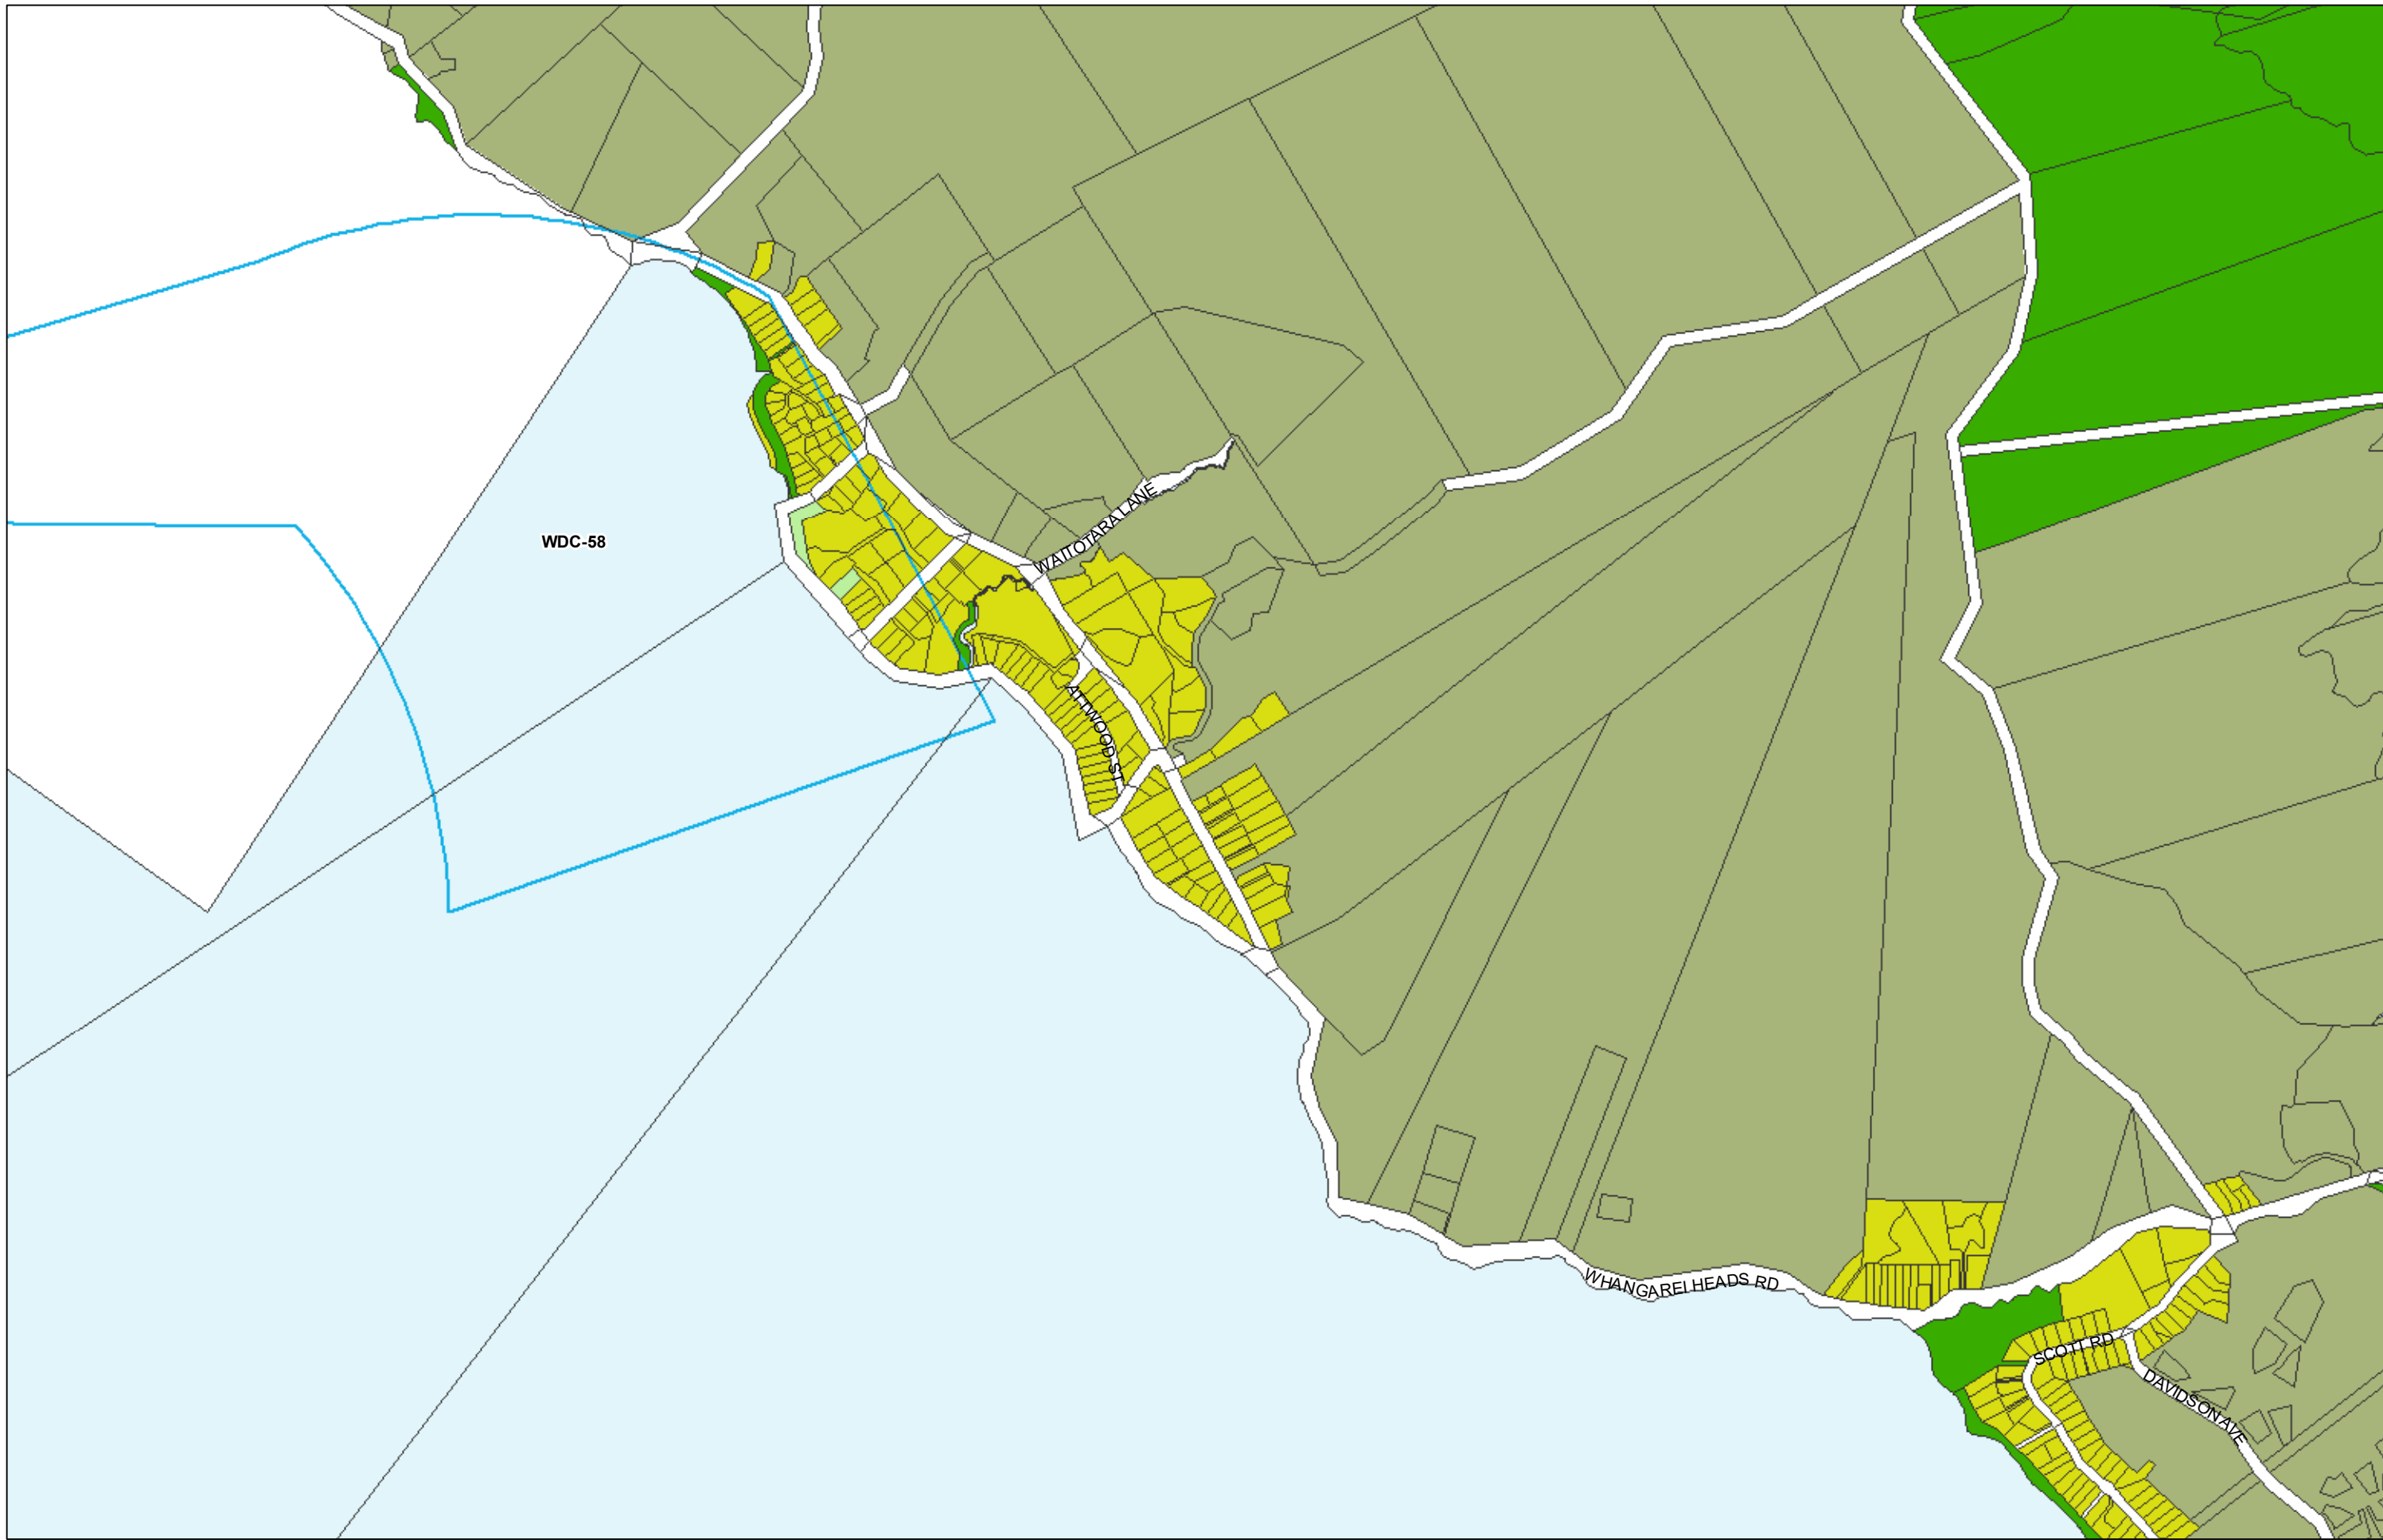

(C) Crown Copyright Reserved.

WHANGAREI DISTRICT COUNCIL OPERATIVE PLANNING MAP

**Area Specific Matters - Map 34
Waikaraka**