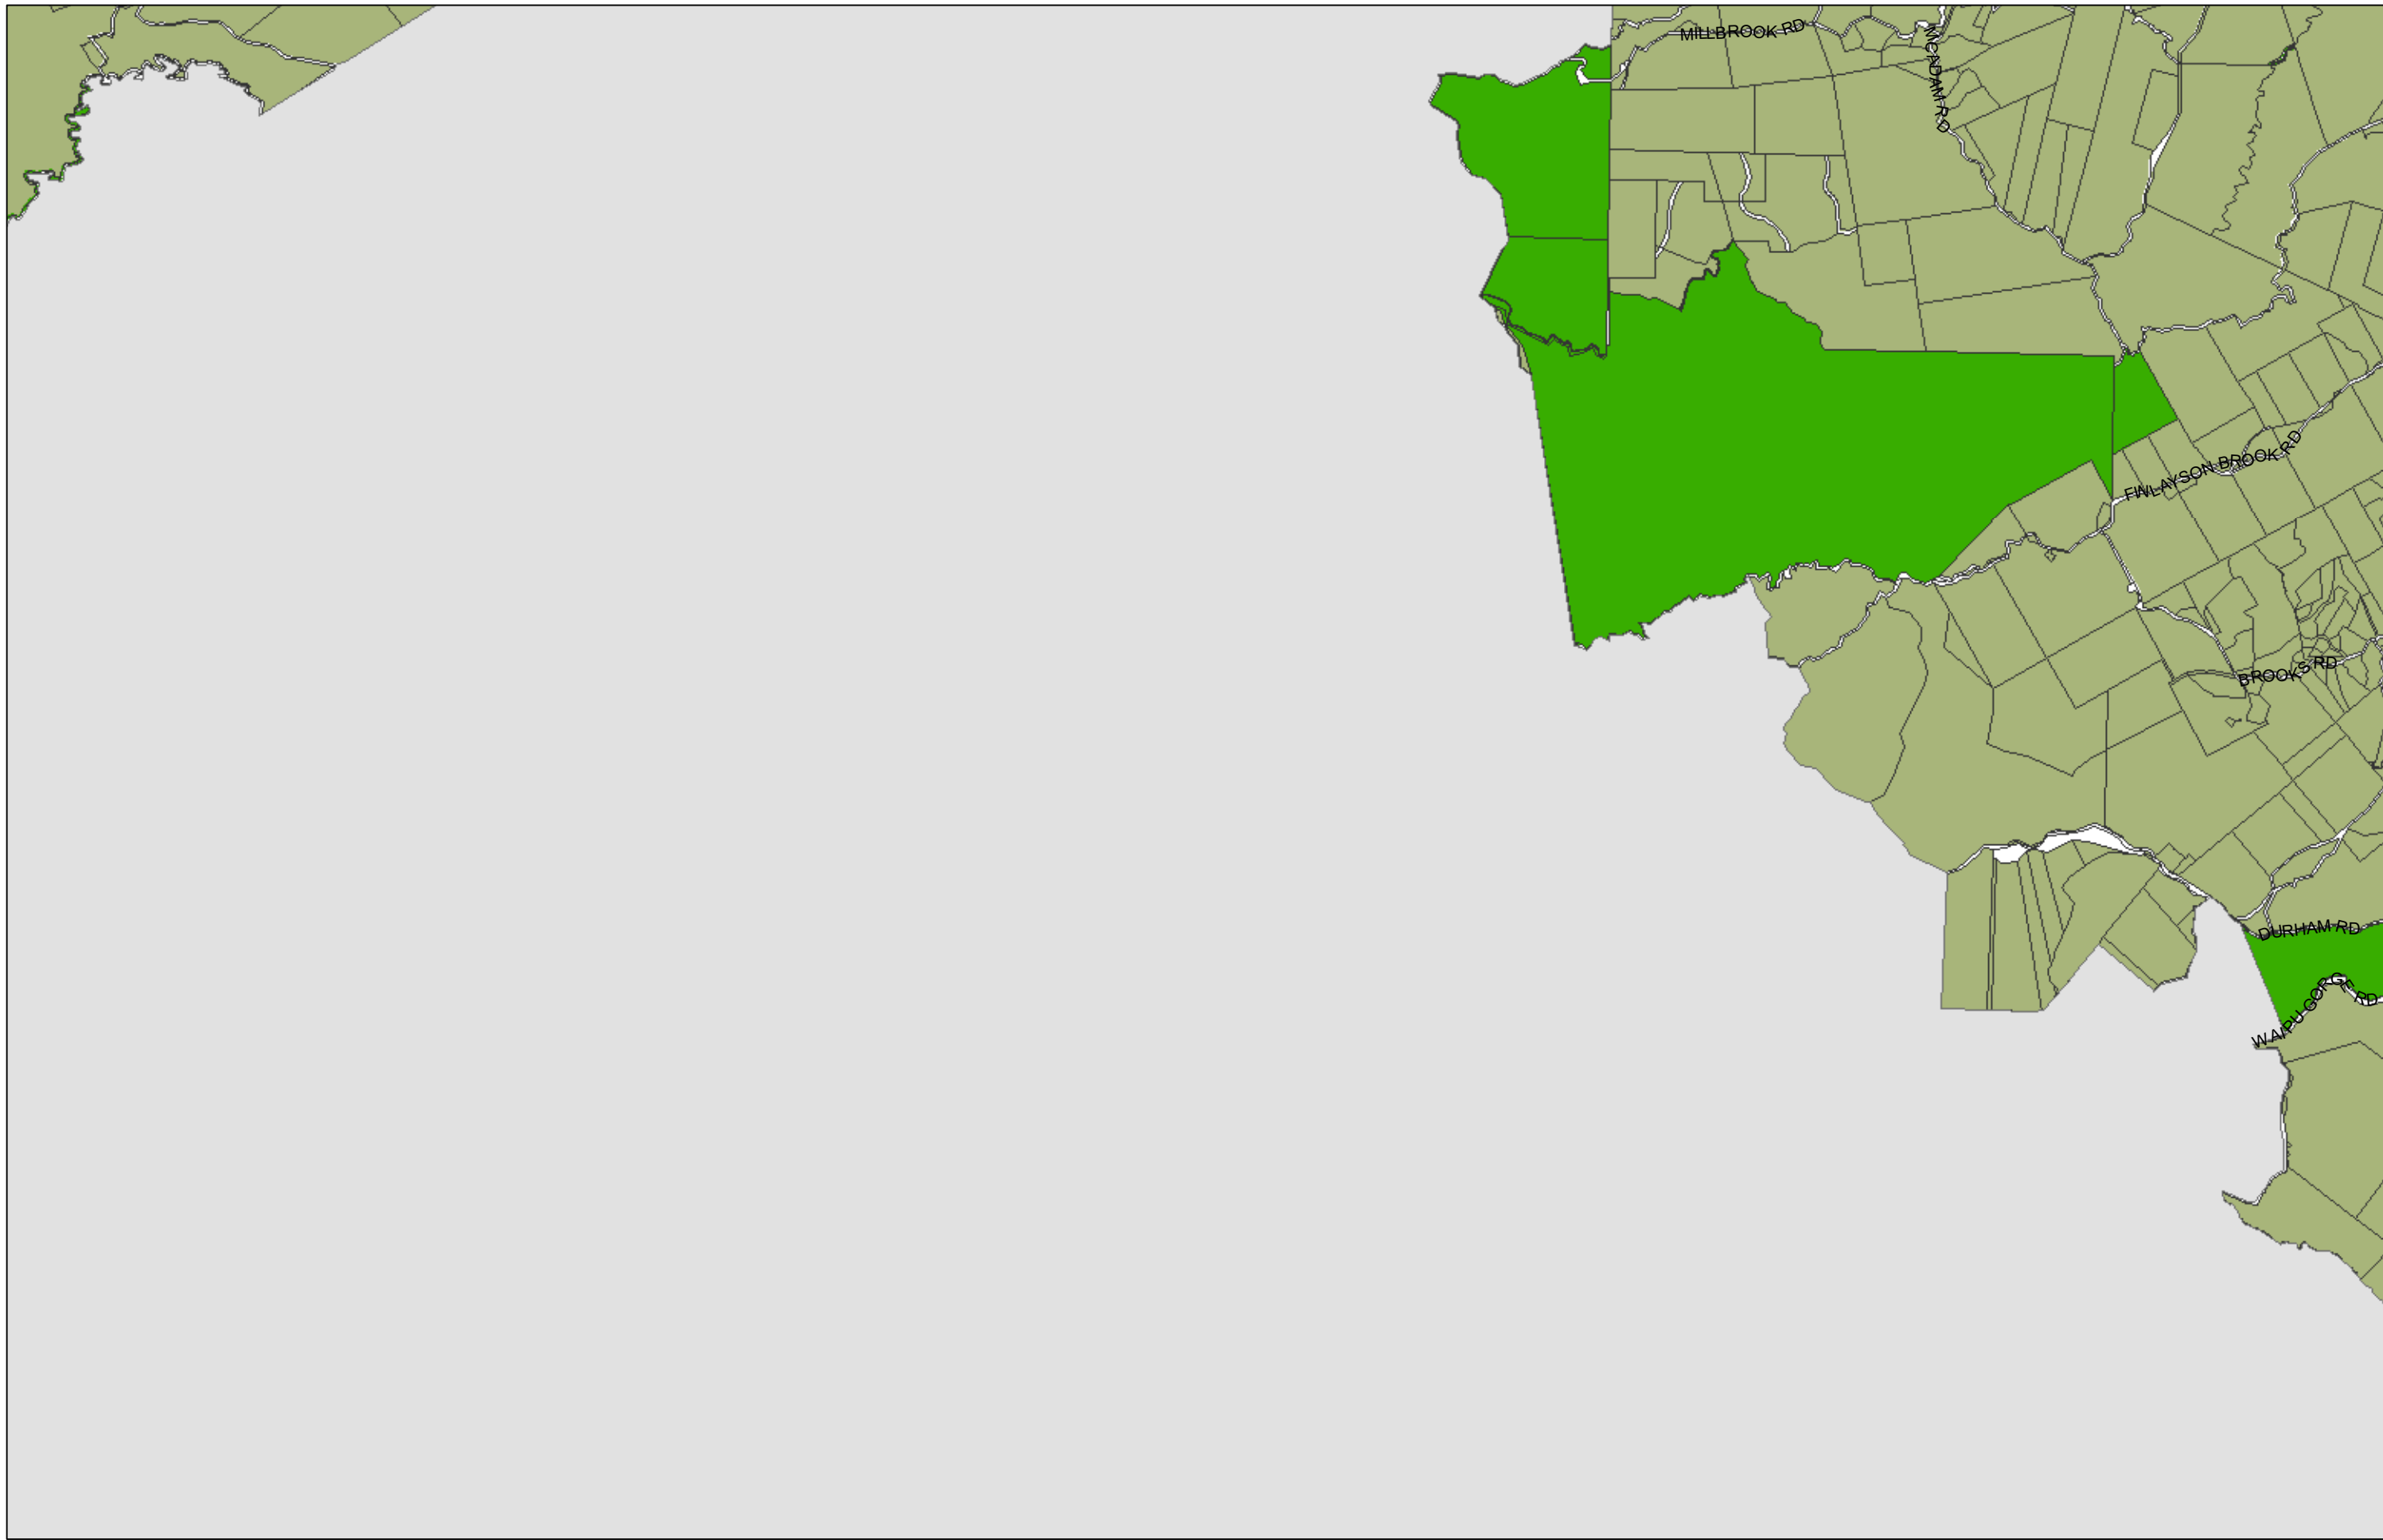

(C) Crown Copyright Reserved.

WHANGAREI DISTRICT COUNCIL OPERATIVE PLANNING MAP

Area Specific Matters - Map 19