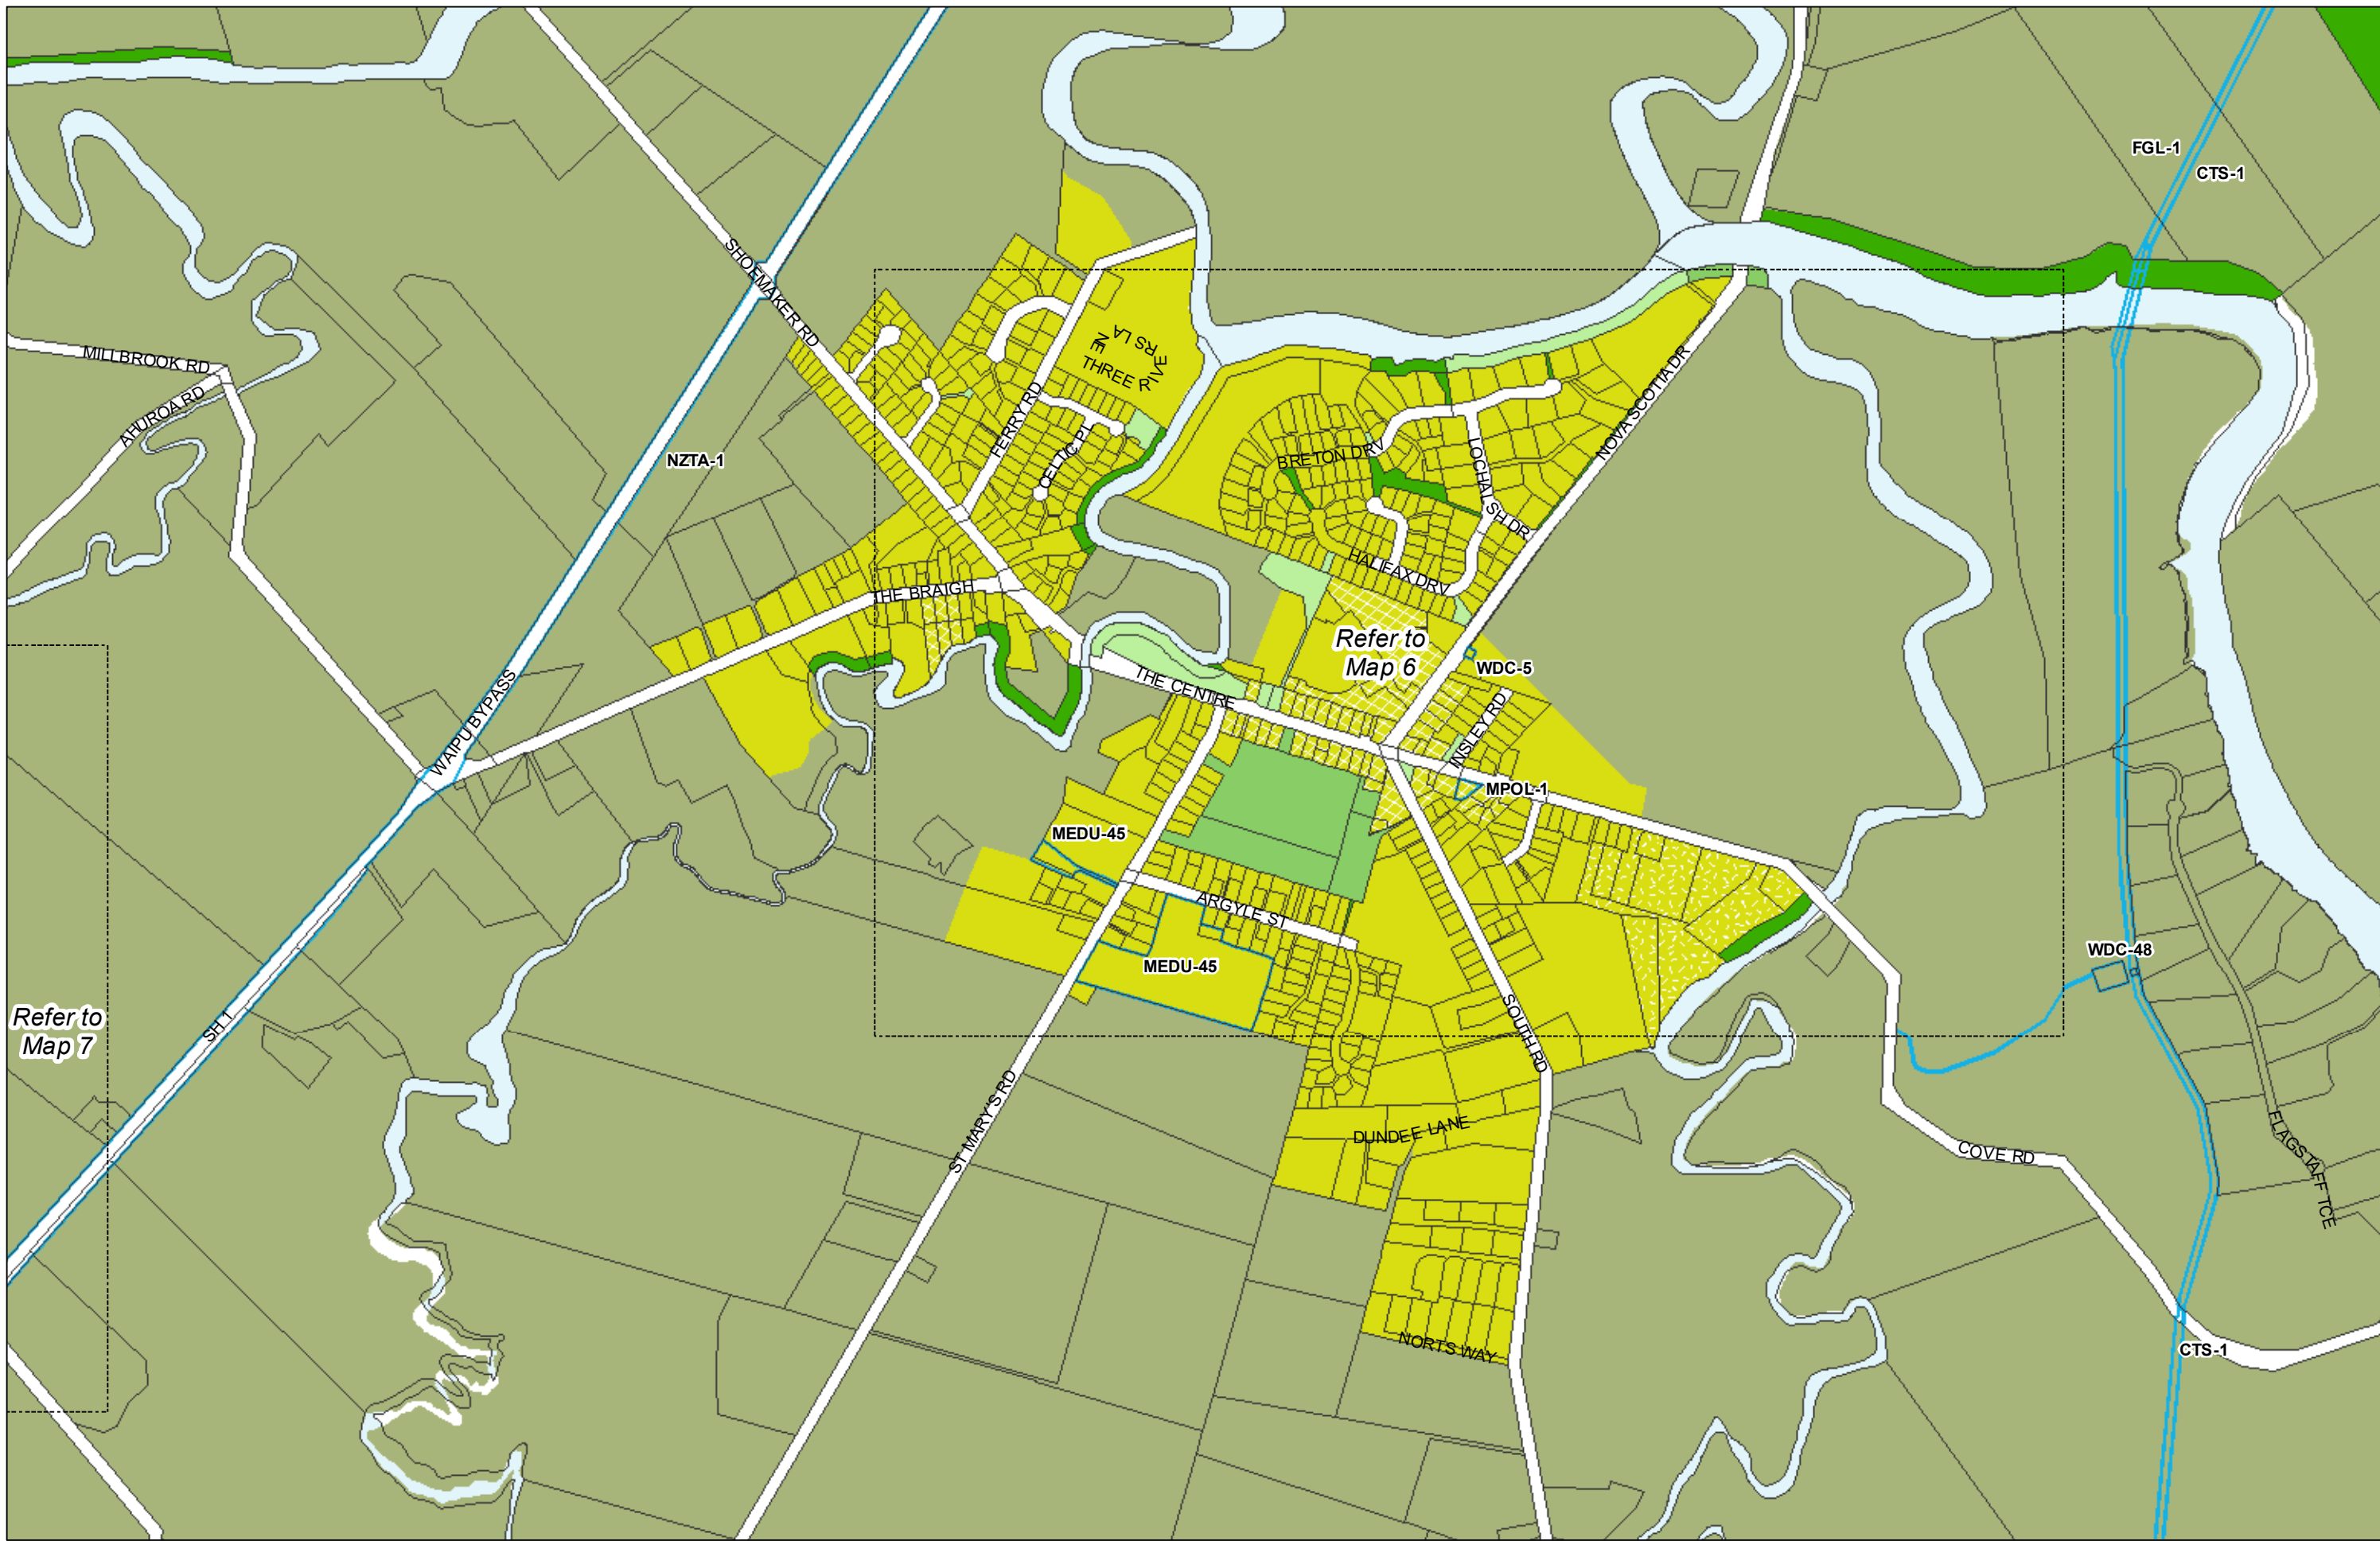

(C) Crown Copyright Reserved.

WHANGAREI DISTRICT COUNCIL OPERATIVE PLANNING MAP

Area Specific Matters - Map 48 Waipu