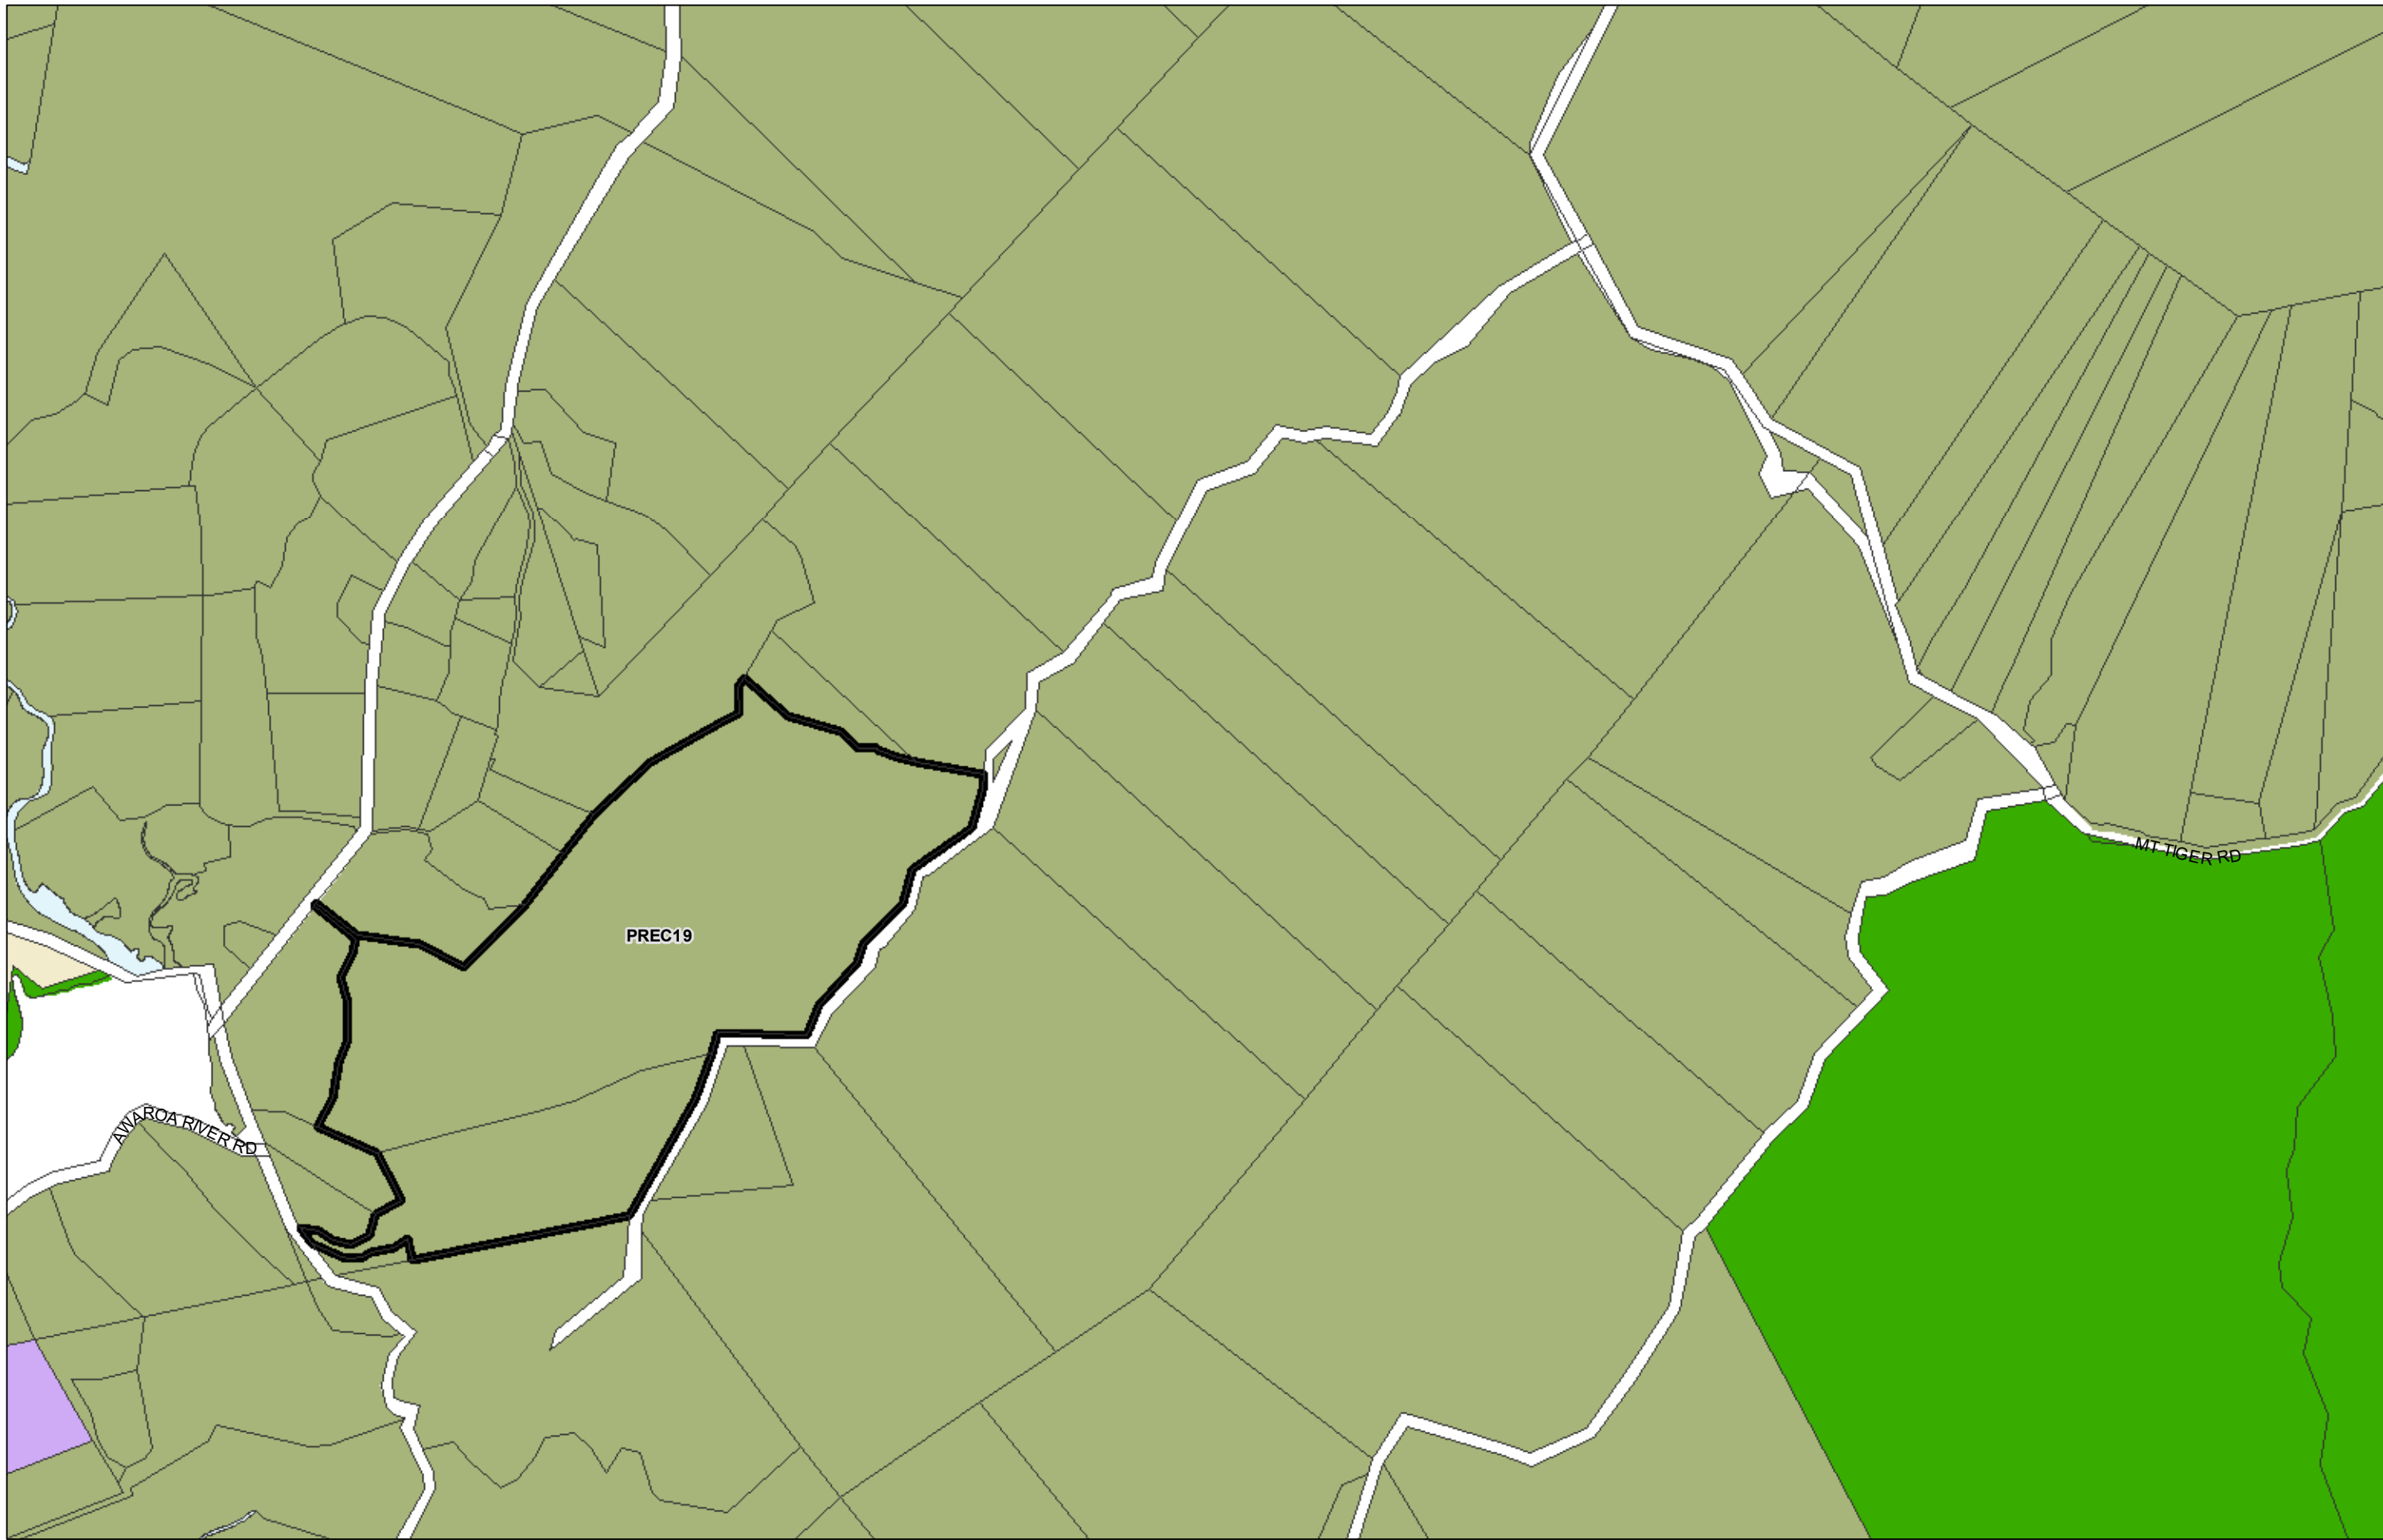

(C) Crown Copyright Reserved.

WHANGAREI DISTRICT COUNCIL OPERATIVE PLANNING MAP

**Area Specific Matters - Map 69
Awaroa Creek**