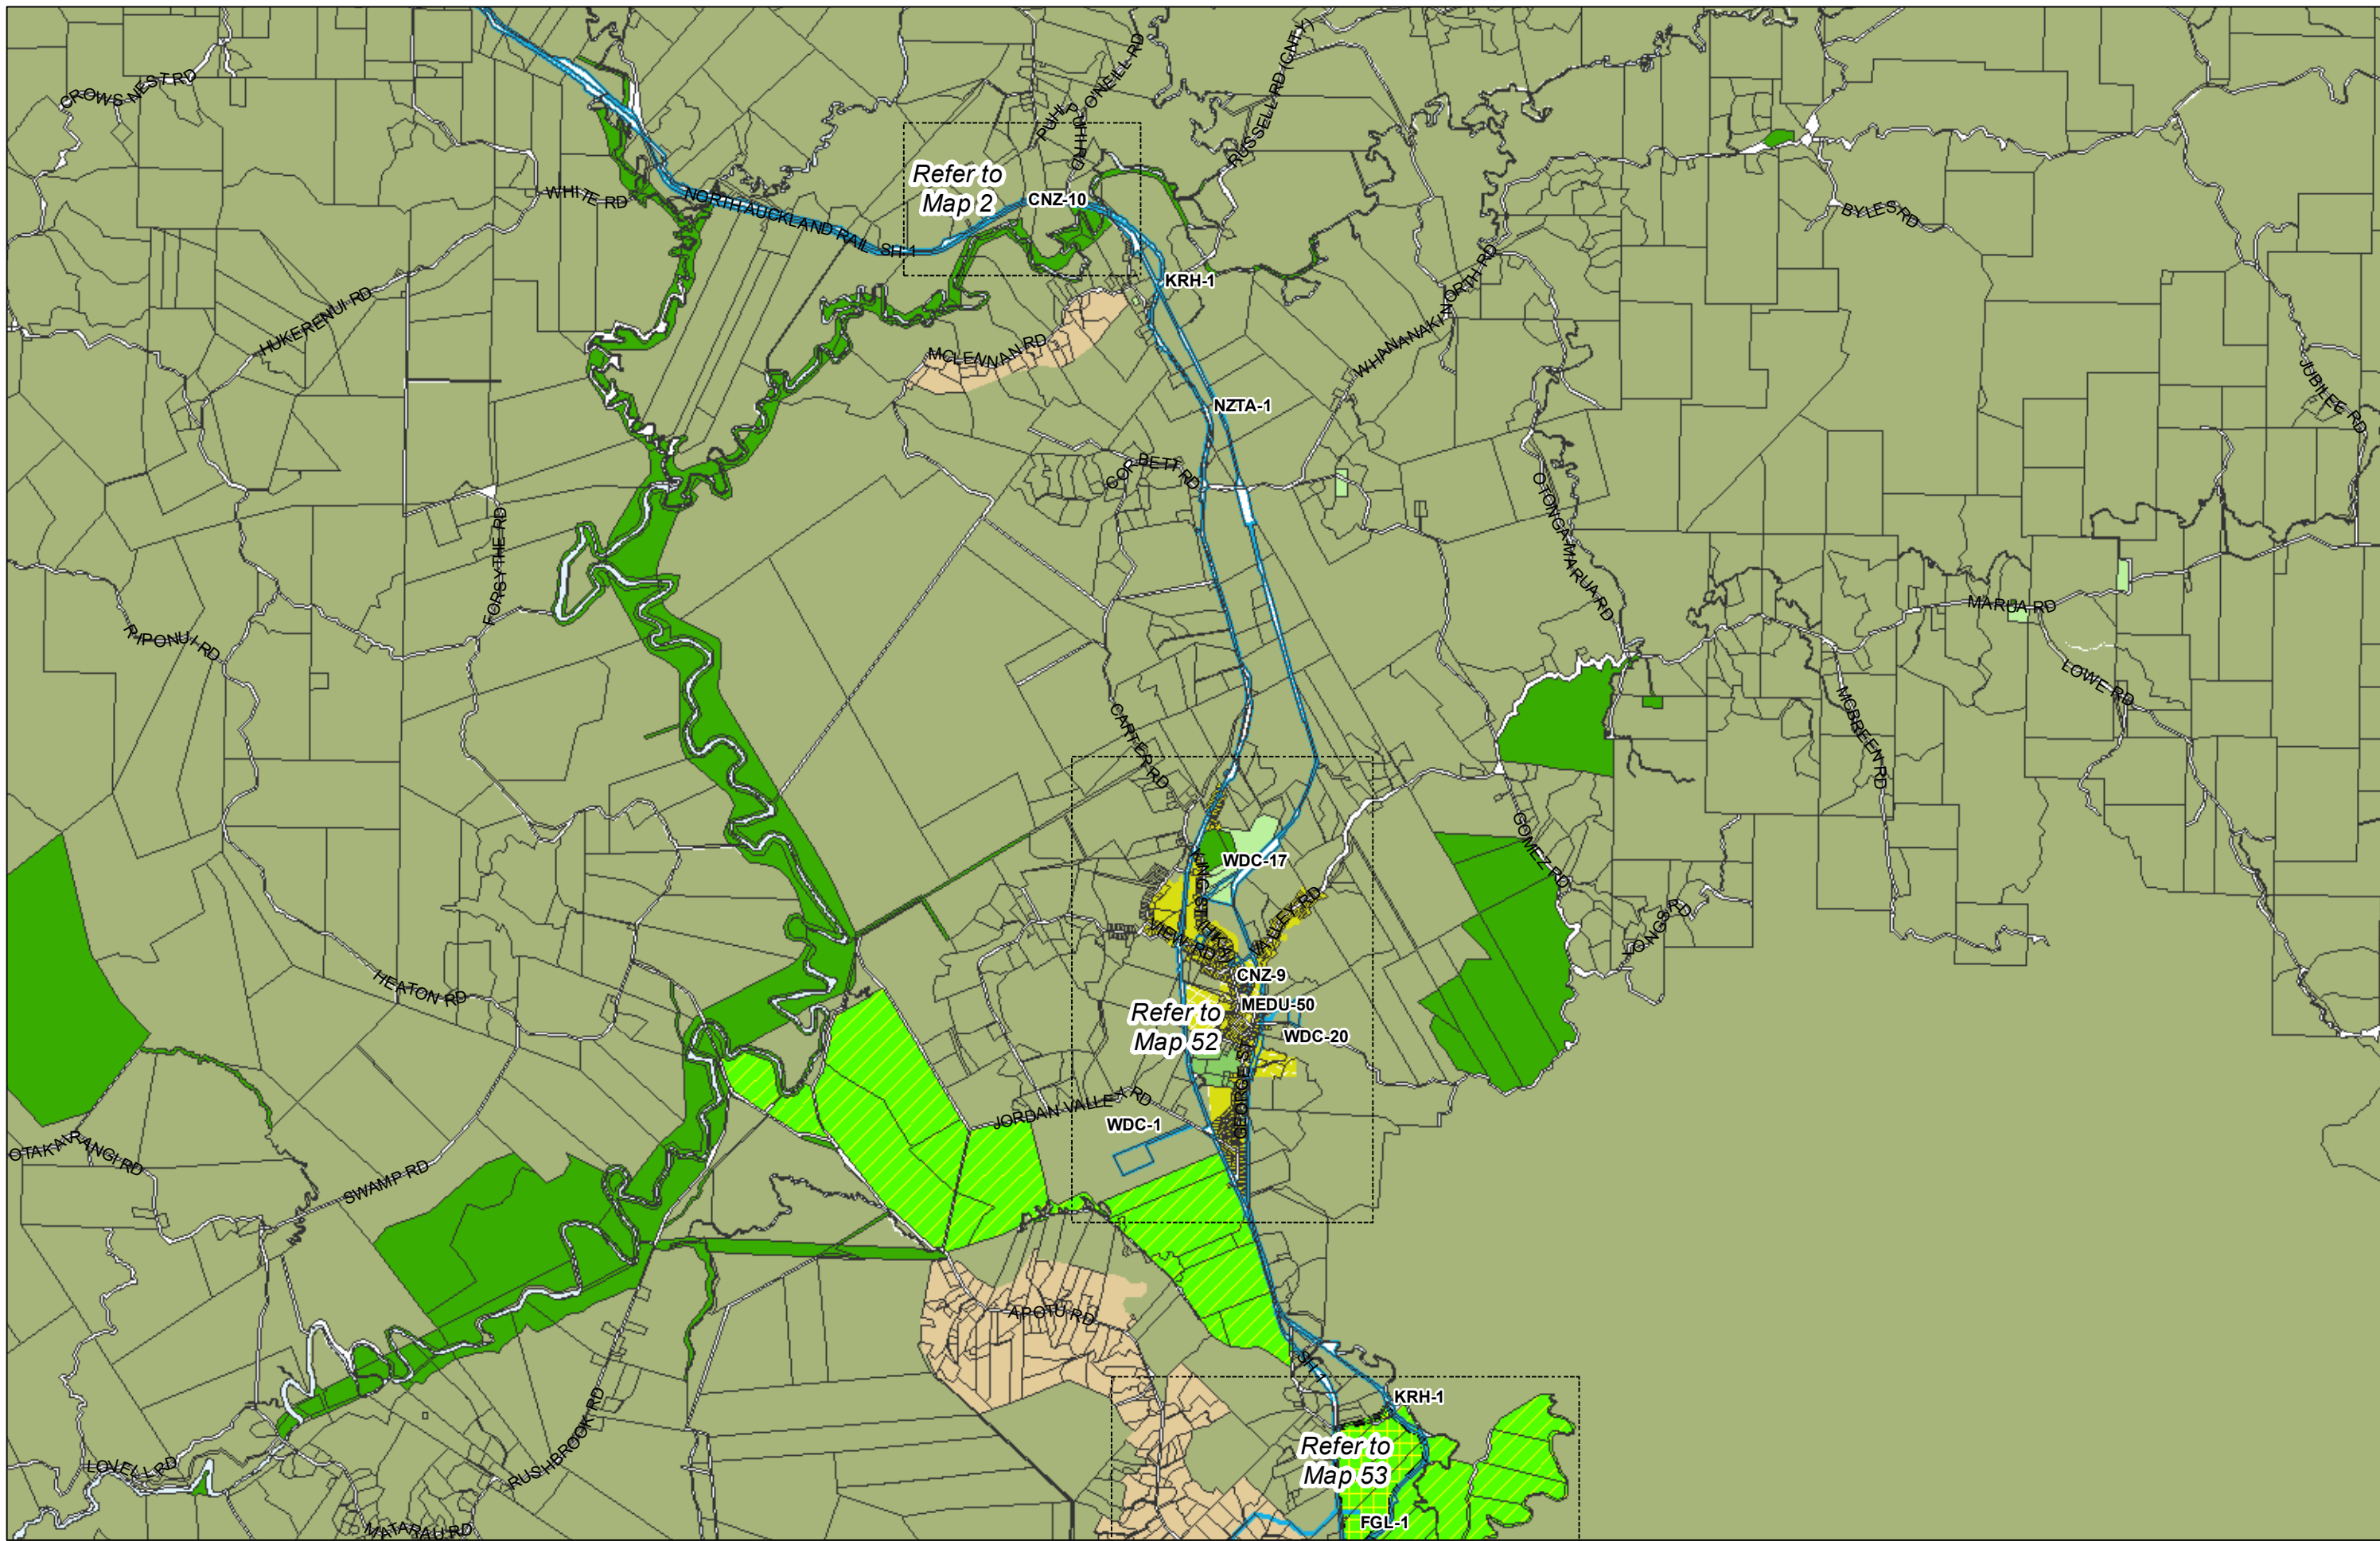

WHANGAREI DISTRICT COUNCIL OPERATIVE PLANNING MAP

Area Specific Matters - Map 7