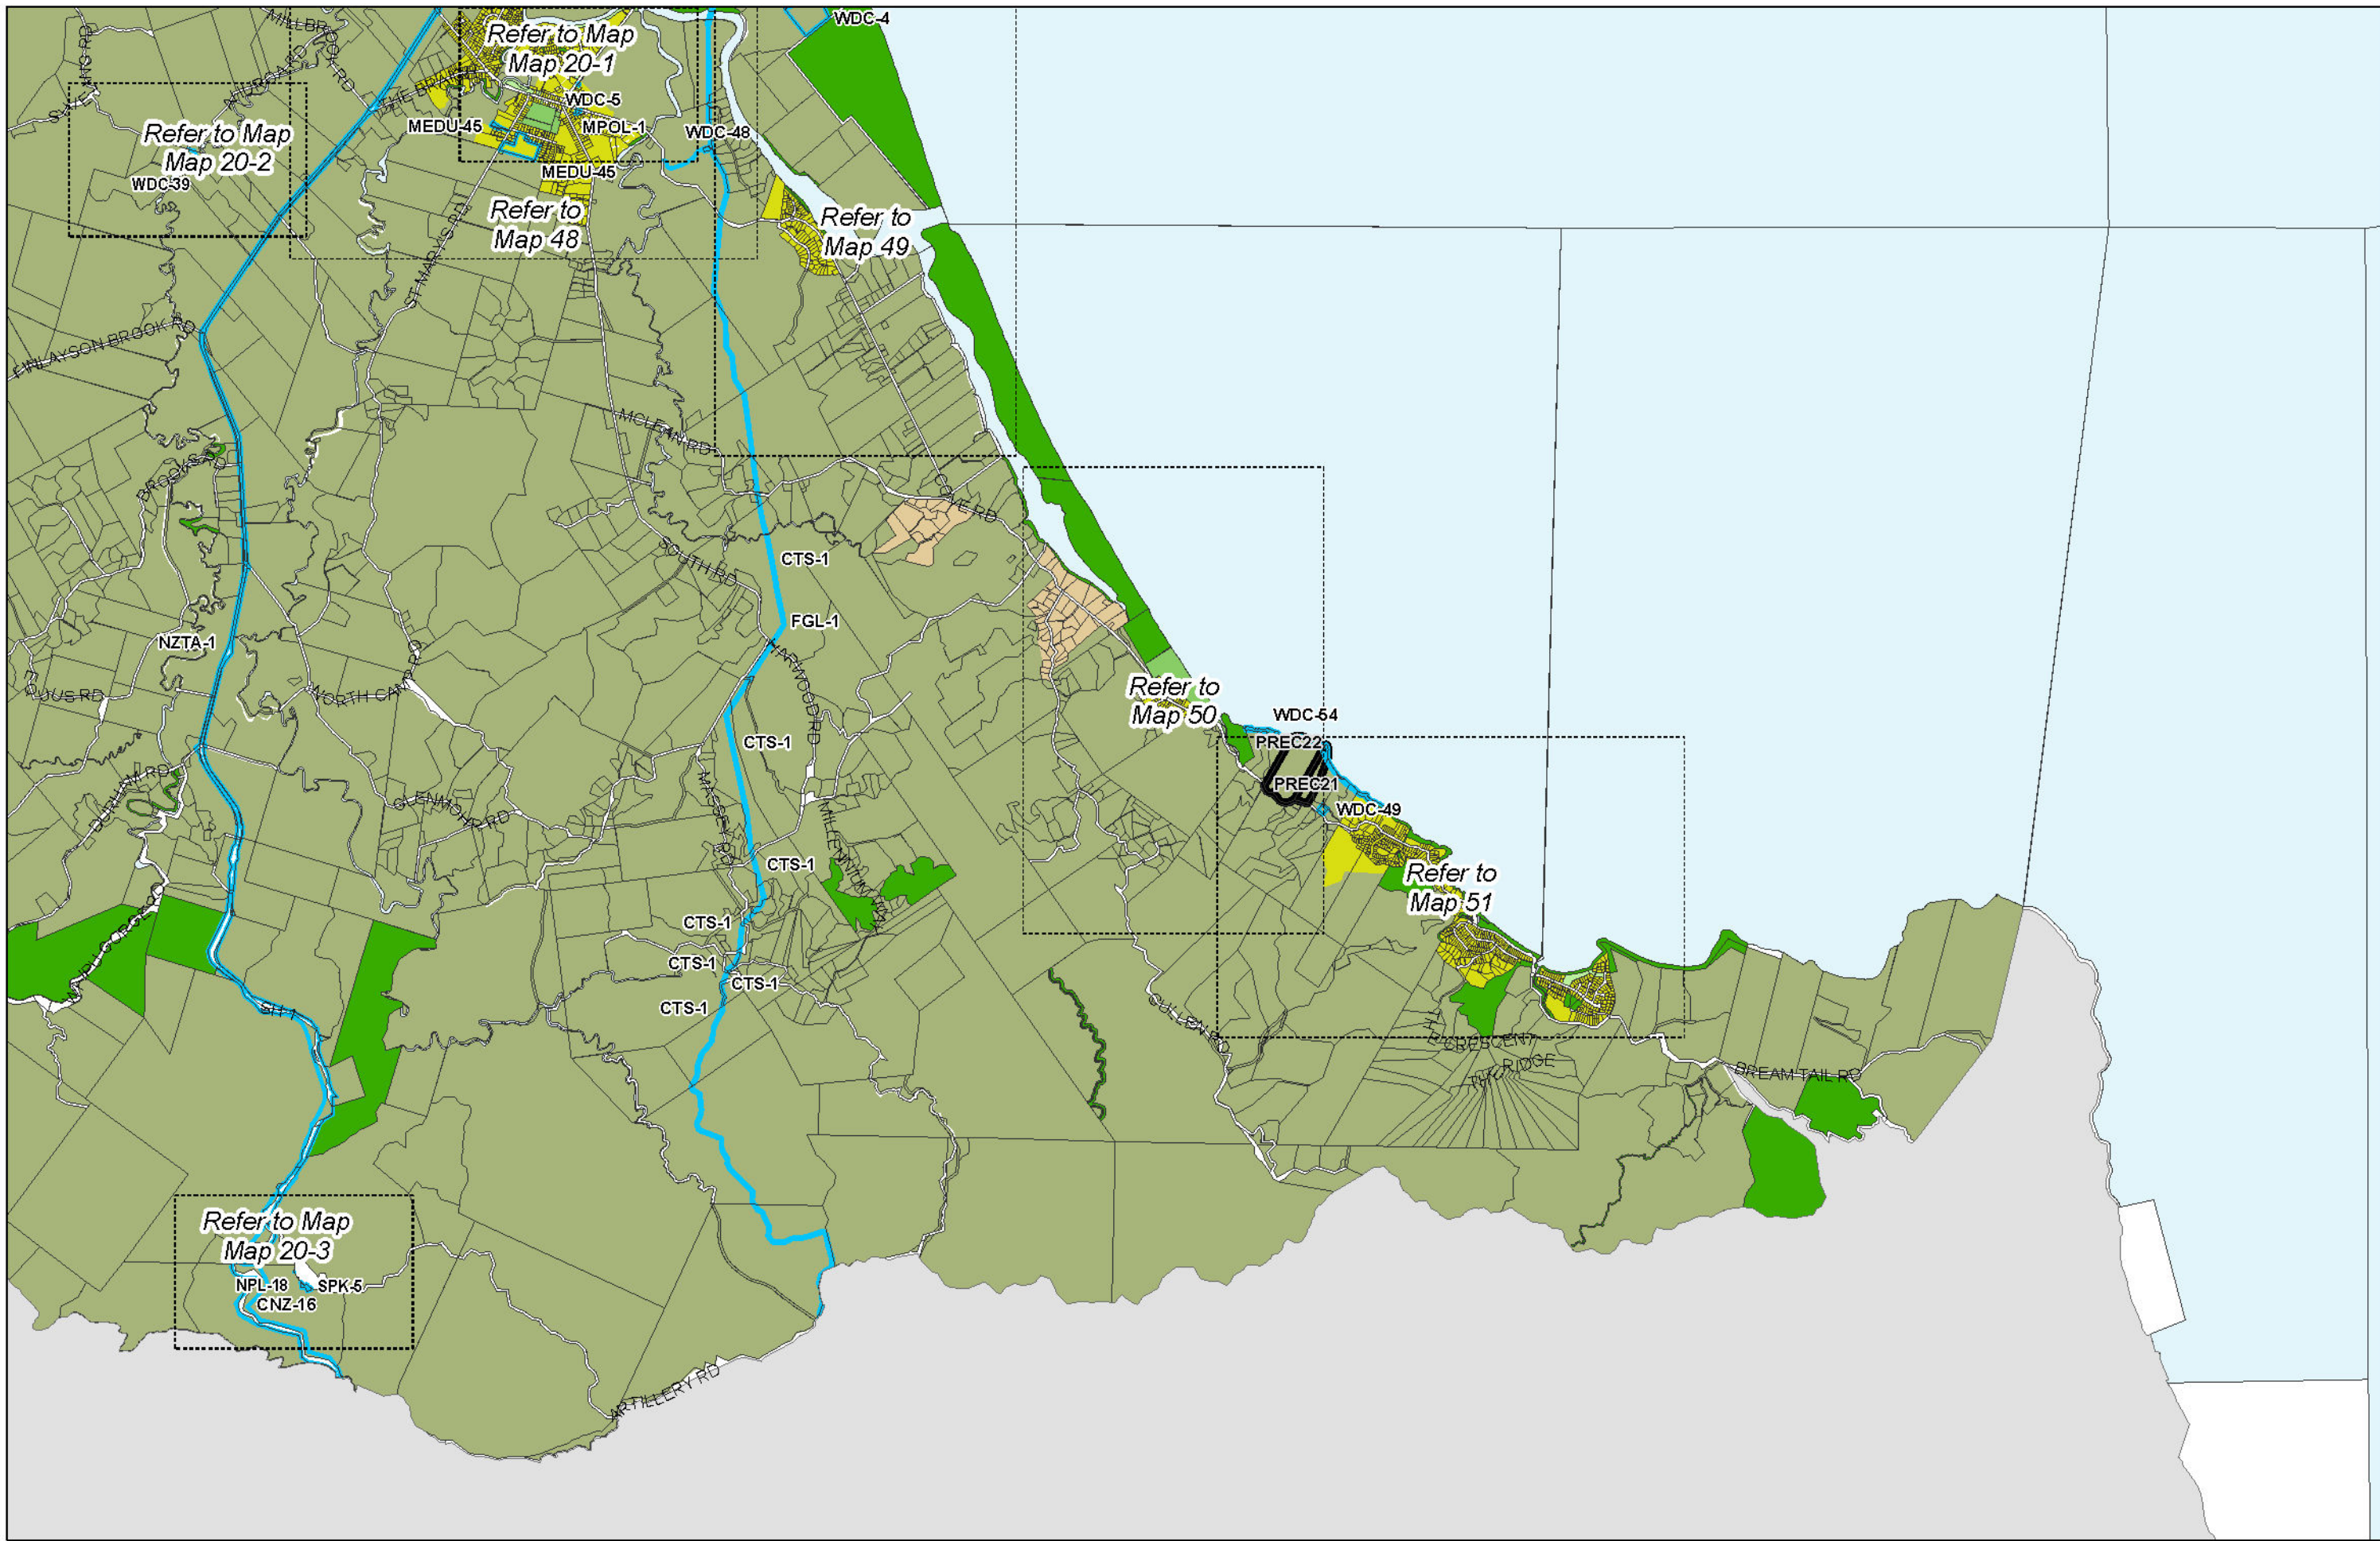

(C) Crown Copyright Reserved.

WHANGAREI DISTRICT COUNCIL OPERATIVE PLANNING MAP

Area Specific Matters - Map 20