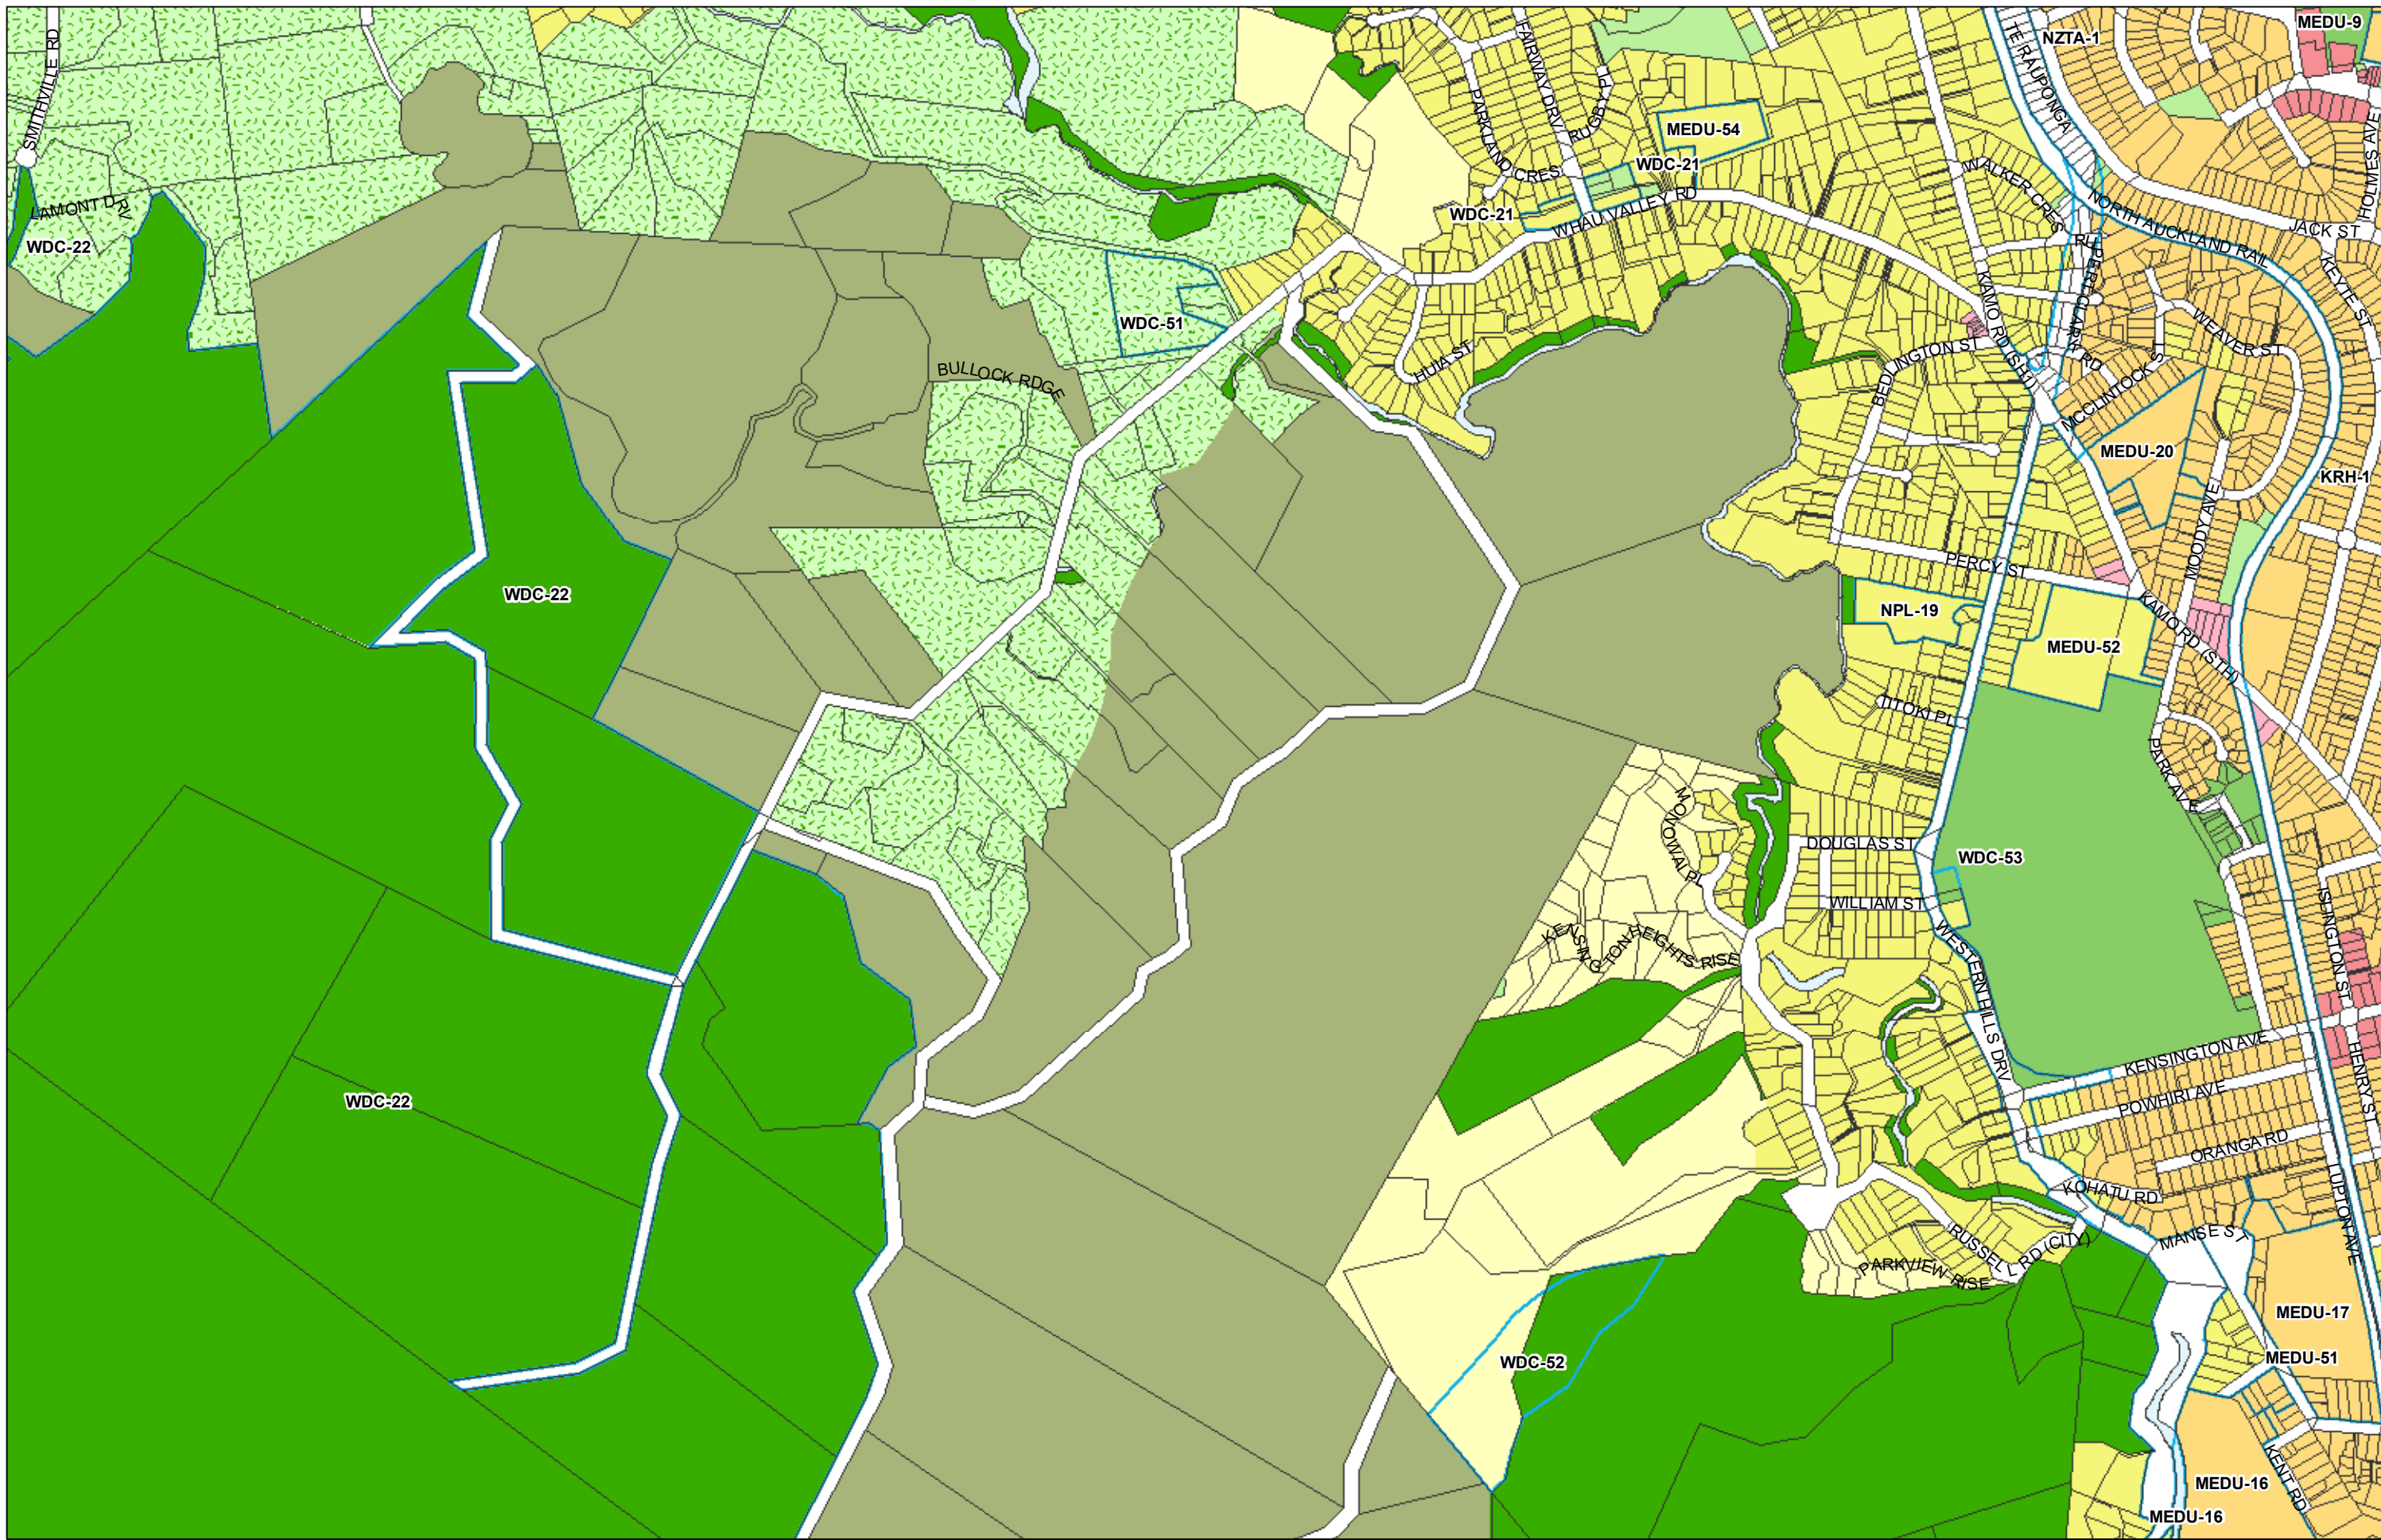

(C) Crown Copyright Reserved.

WHANGAREI DISTRICT COUNCIL OPERATIVE PLANNING MAP

Area Specific Matters - Map 62 Whau Valley