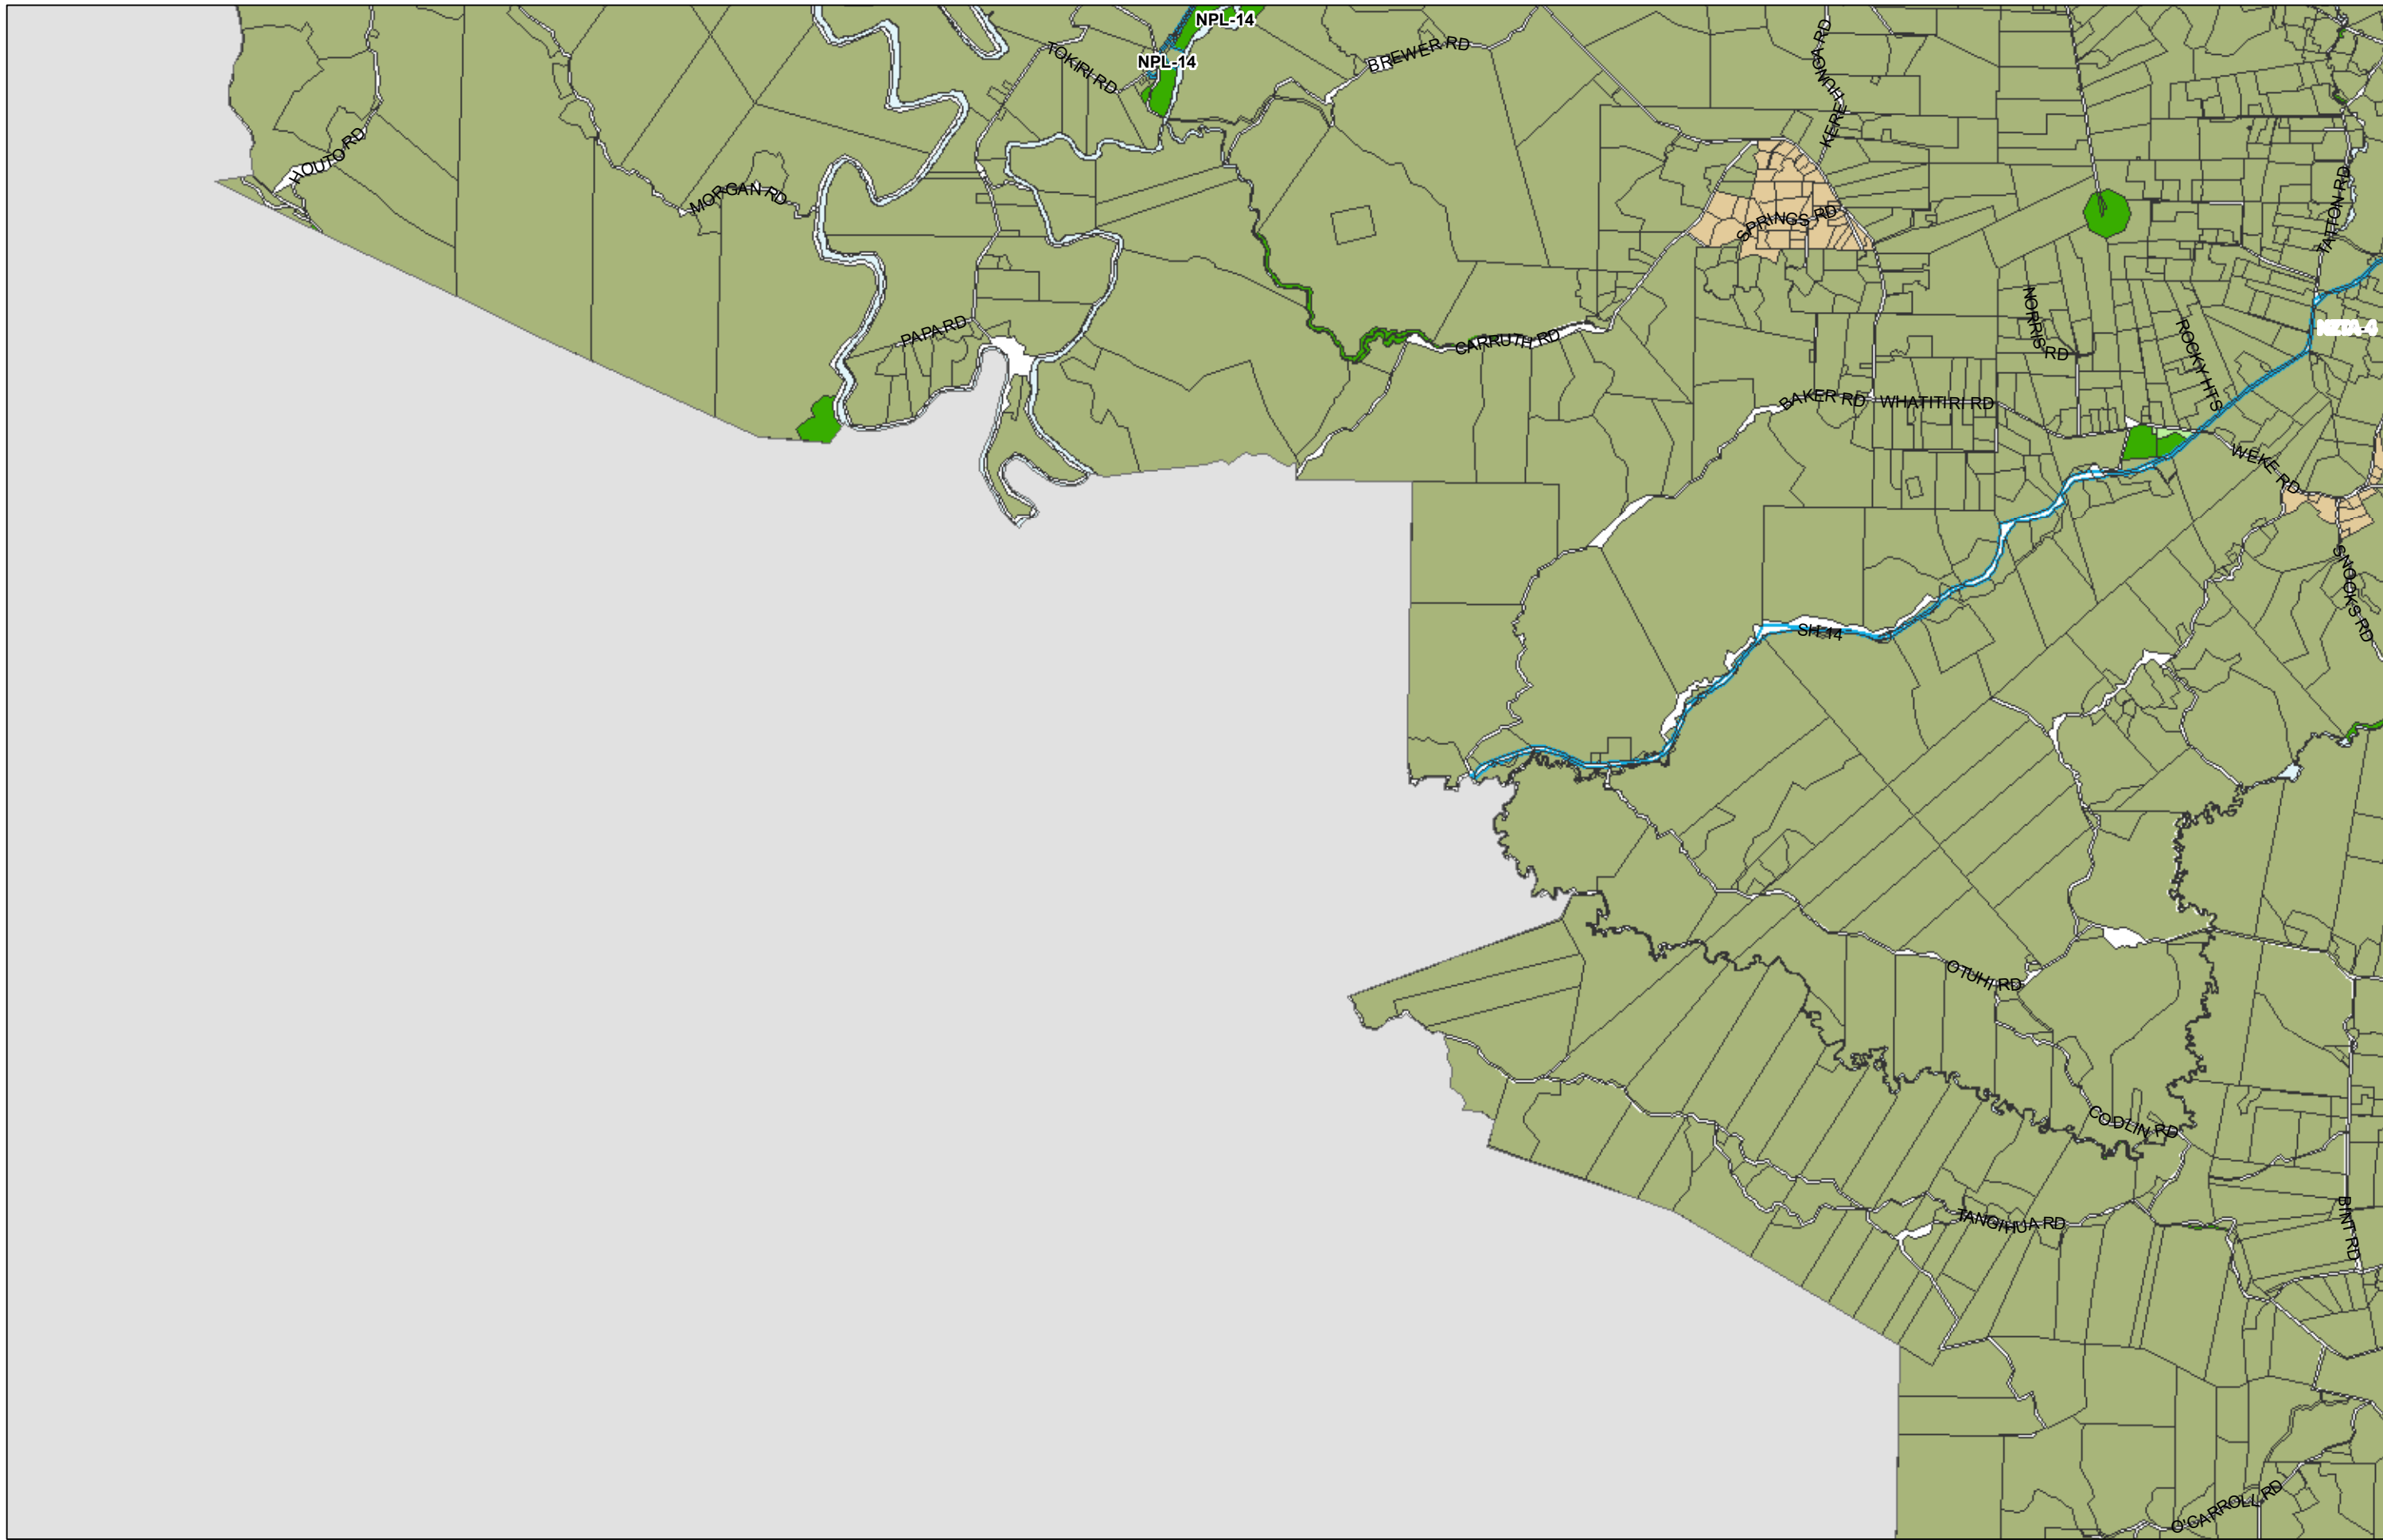

(C) Crown Copyright Reserved.

WHANGAREI DISTRICT COUNCIL OPERATIVE PLANNING MAP

Area Specific Matters - Map 12