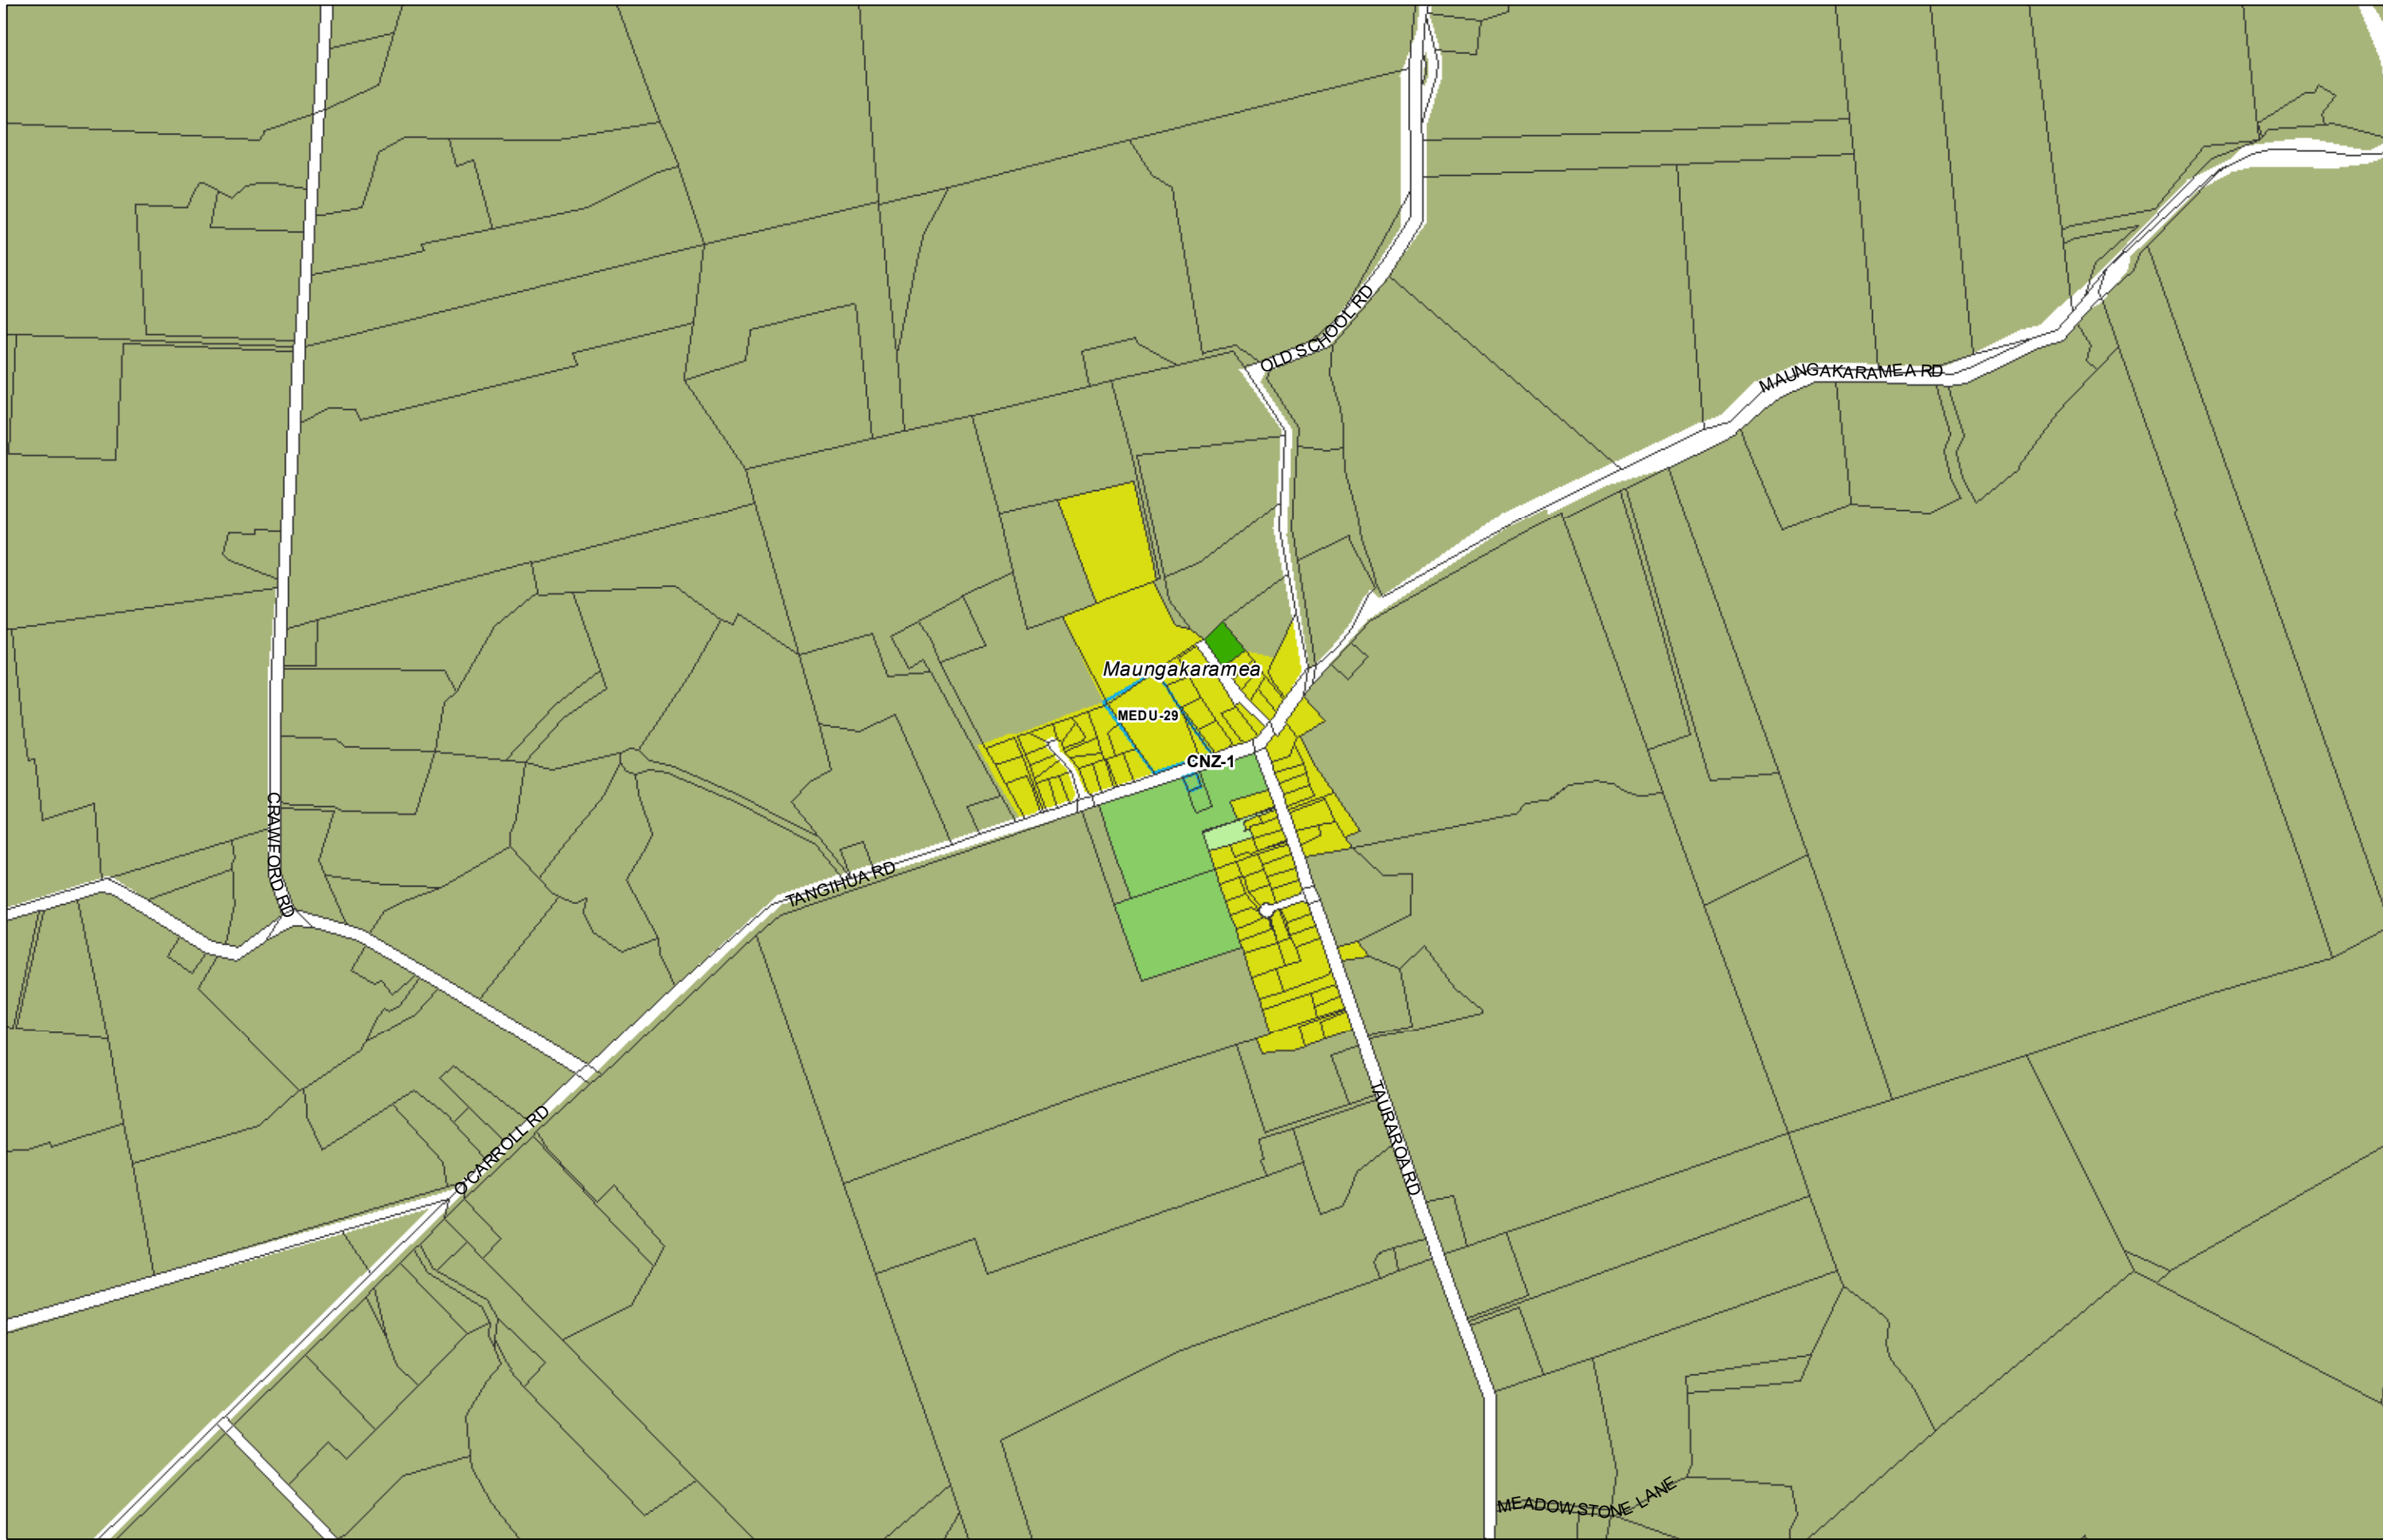

(C) Crown Copyright Reserved.

WHANGAREI DISTRICT COUNCIL OPERATIVE PLANNING MAP

**Area Specific Matters - Map 82
Maungakaramea**