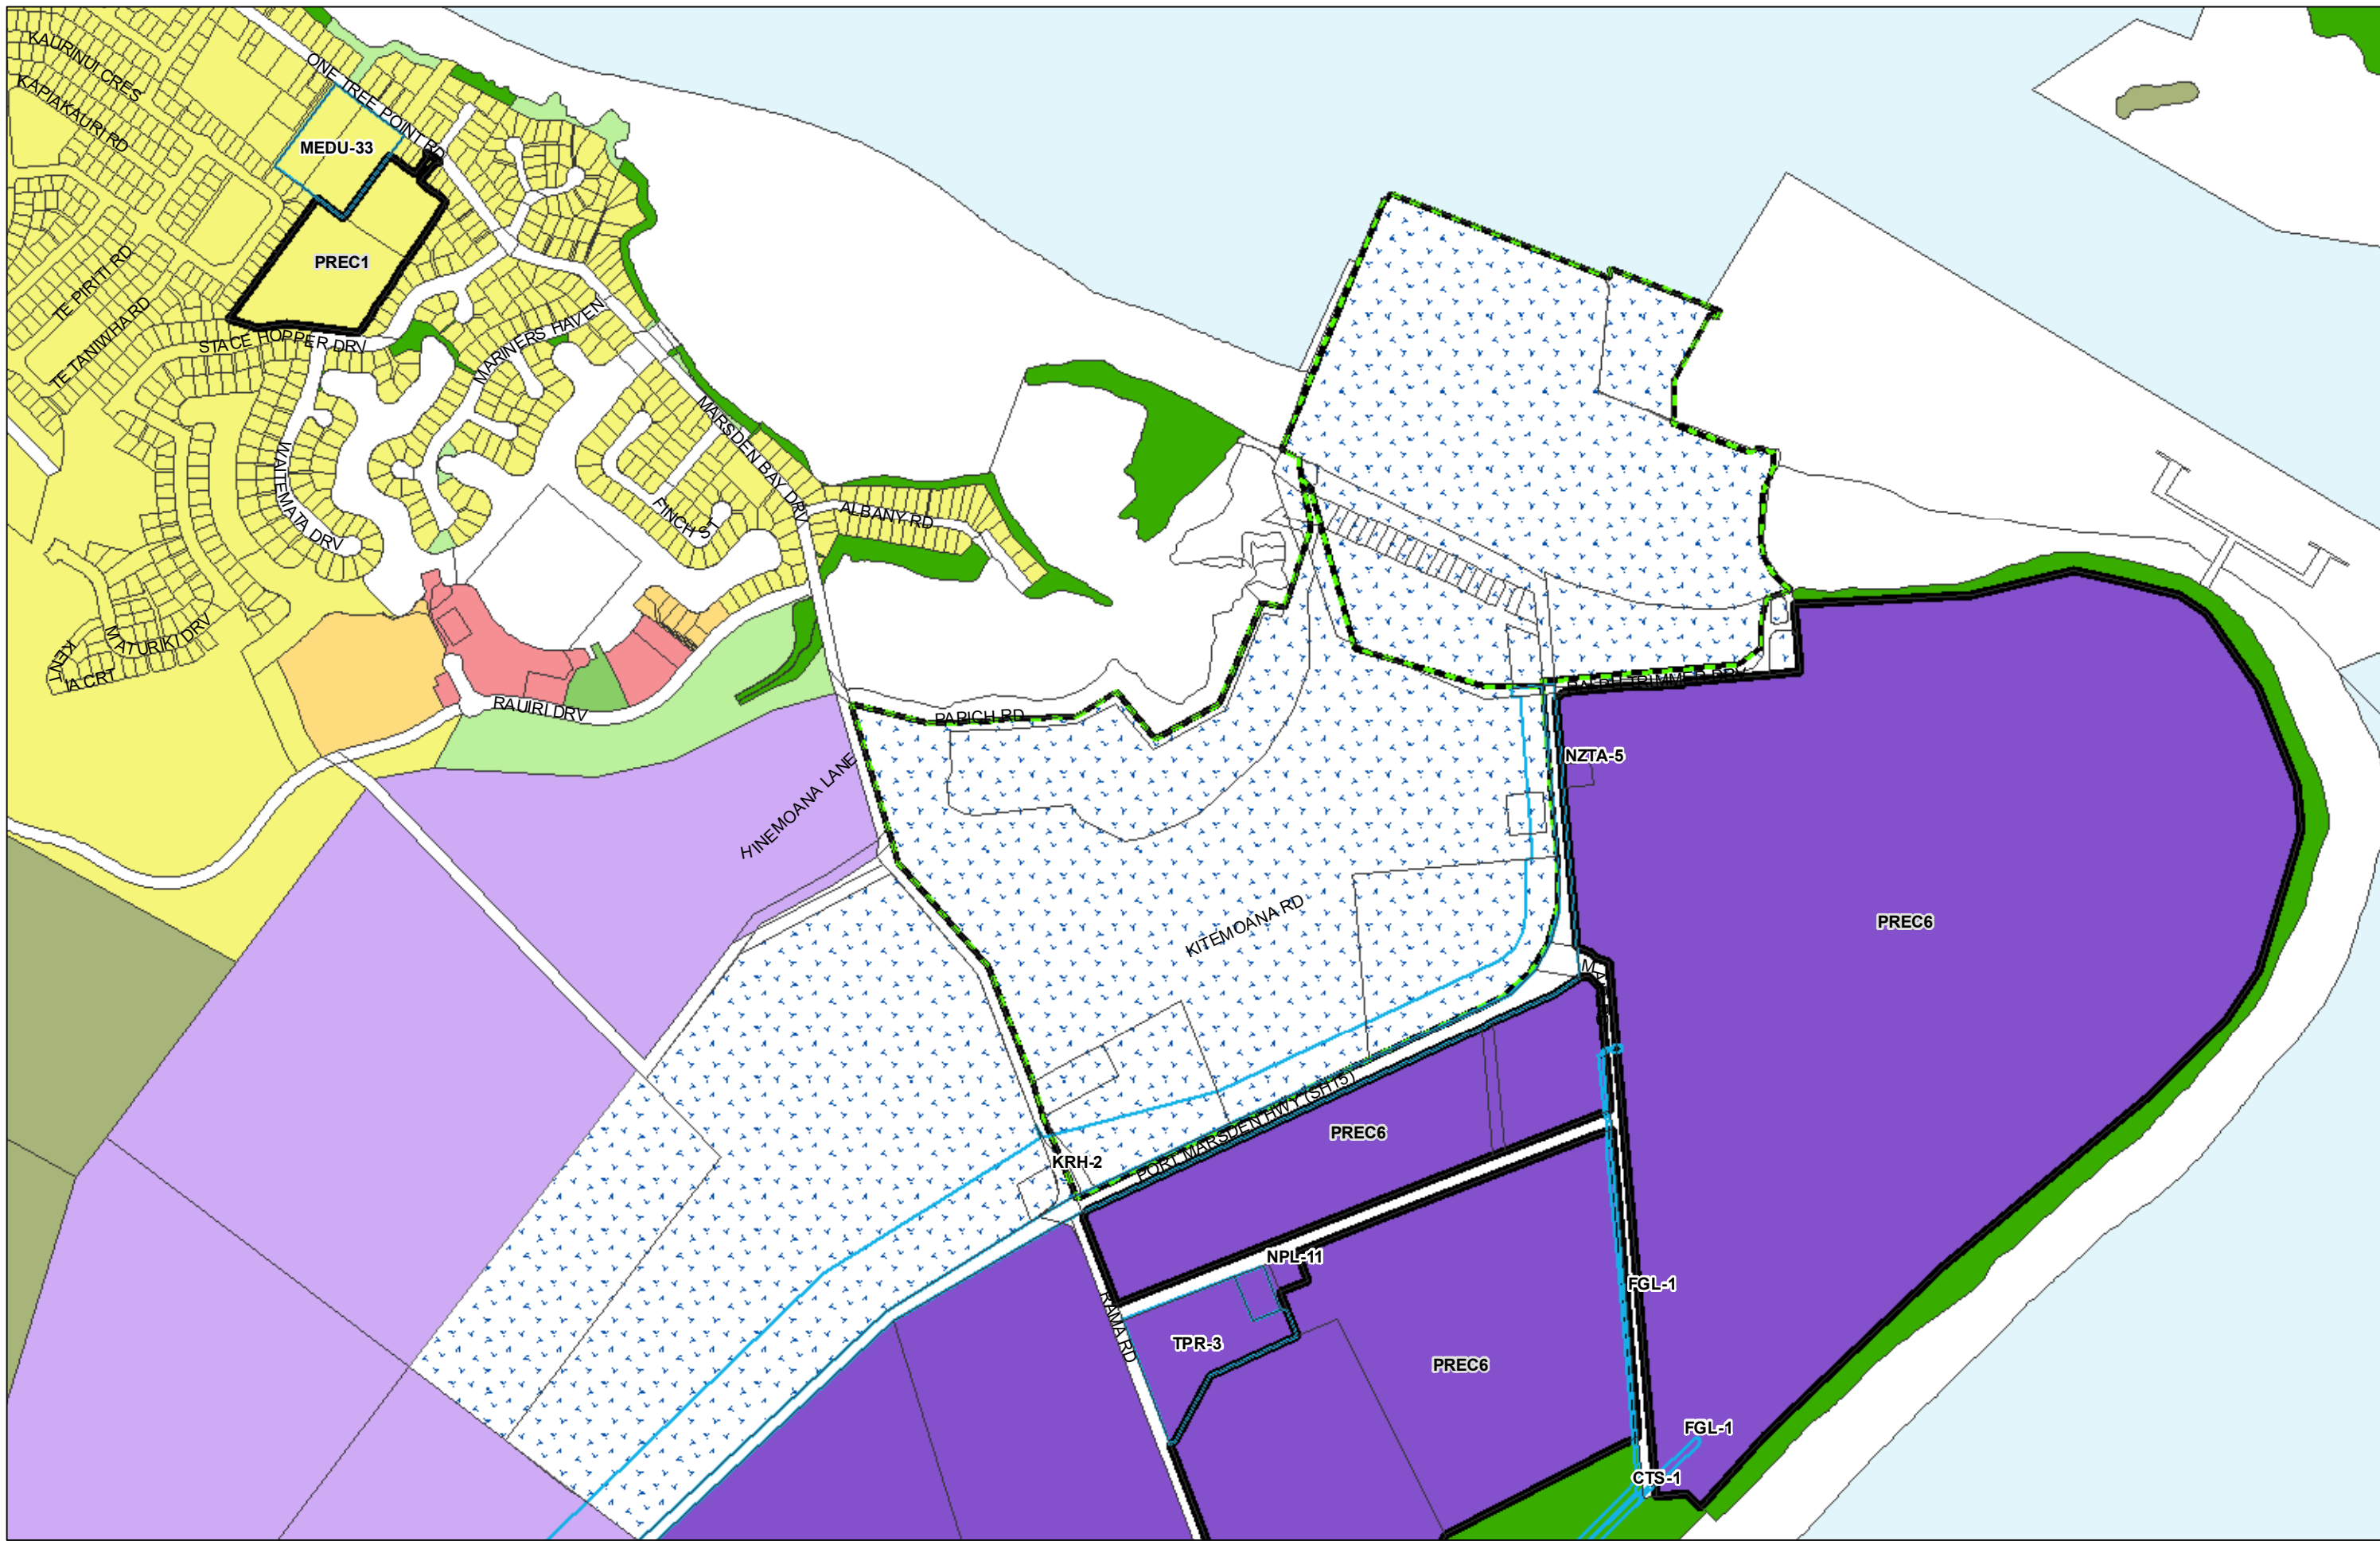

(C) Crown Copyright Reserved.

WHANGAREI DISTRICT COUNCIL OPERATIVE PLANNING MAP

Area Specific Matters - Map 43 Marsden Bay