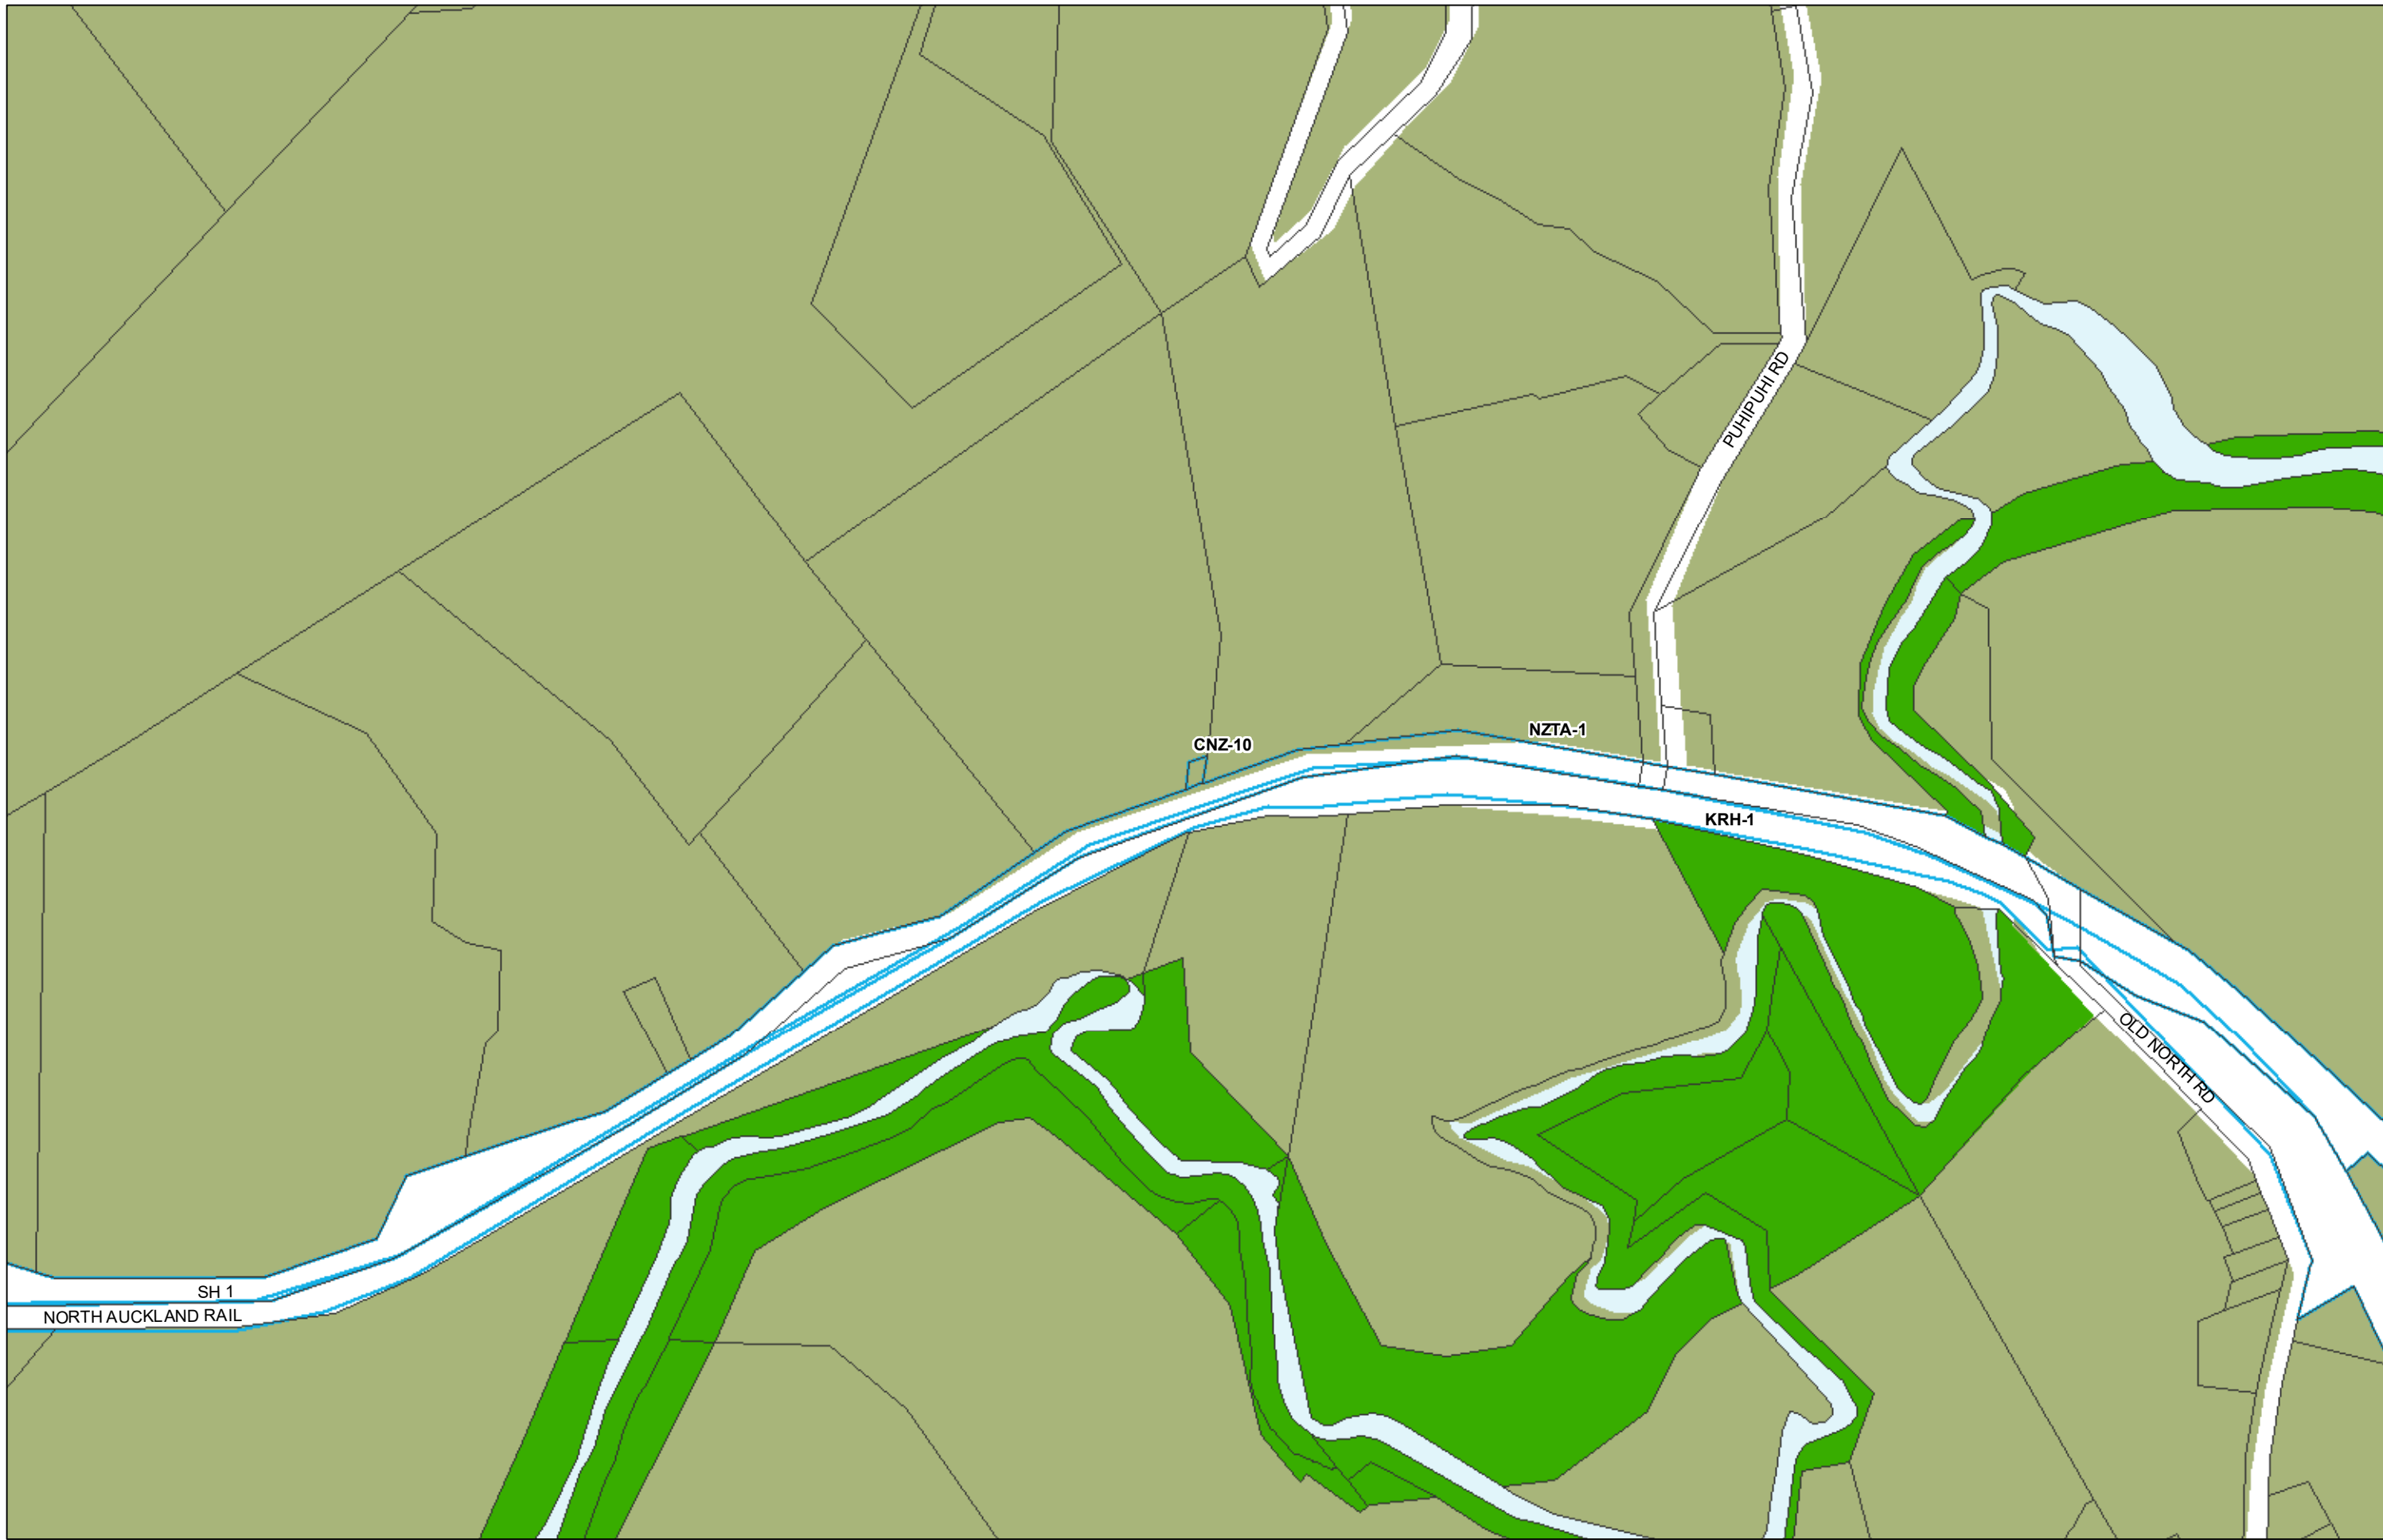

(C) Crown Copyright Reserved.

WHANGAREI DISTRICT COUNCIL OPERATIVE PLANNING MAP

**Area Specific Matters - Map 7-1
Companion Map 2**