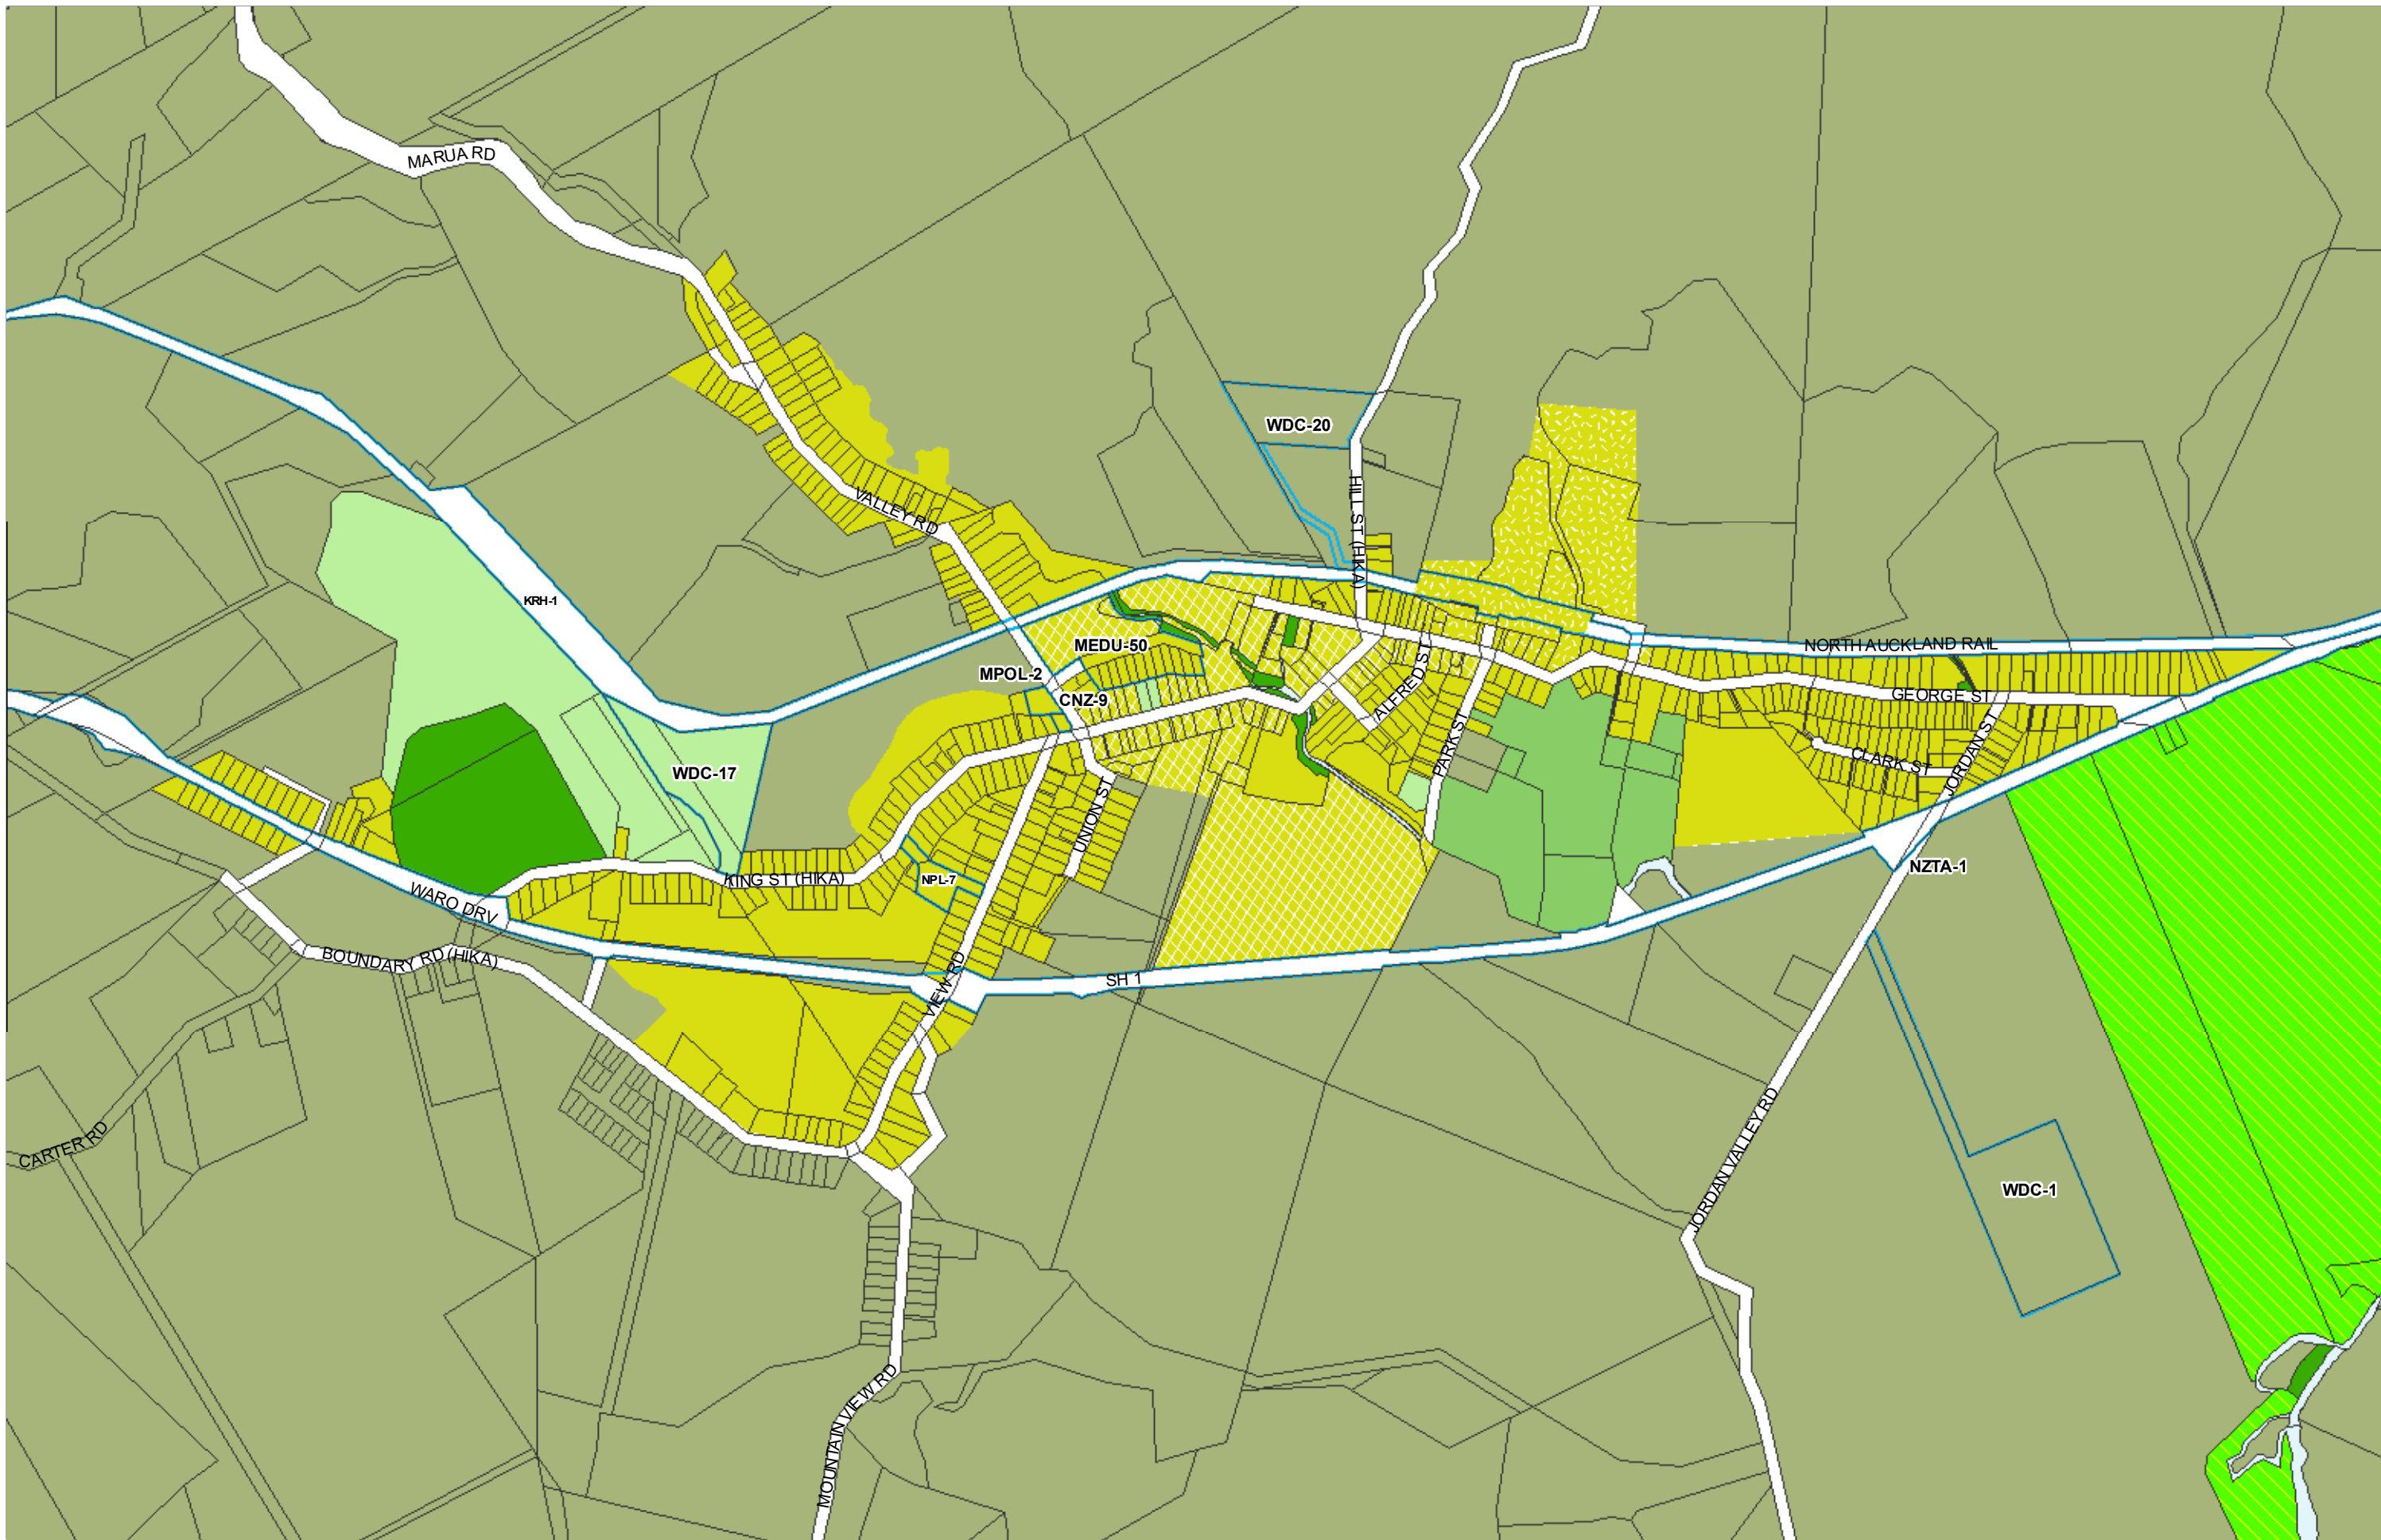

(C) Crown Copyright Reserved.

WHANGAREI DISTRICT COUNCIL OPERATIVE PLANNING MAP

Area Specific Matters - Map 52 Hikurangi