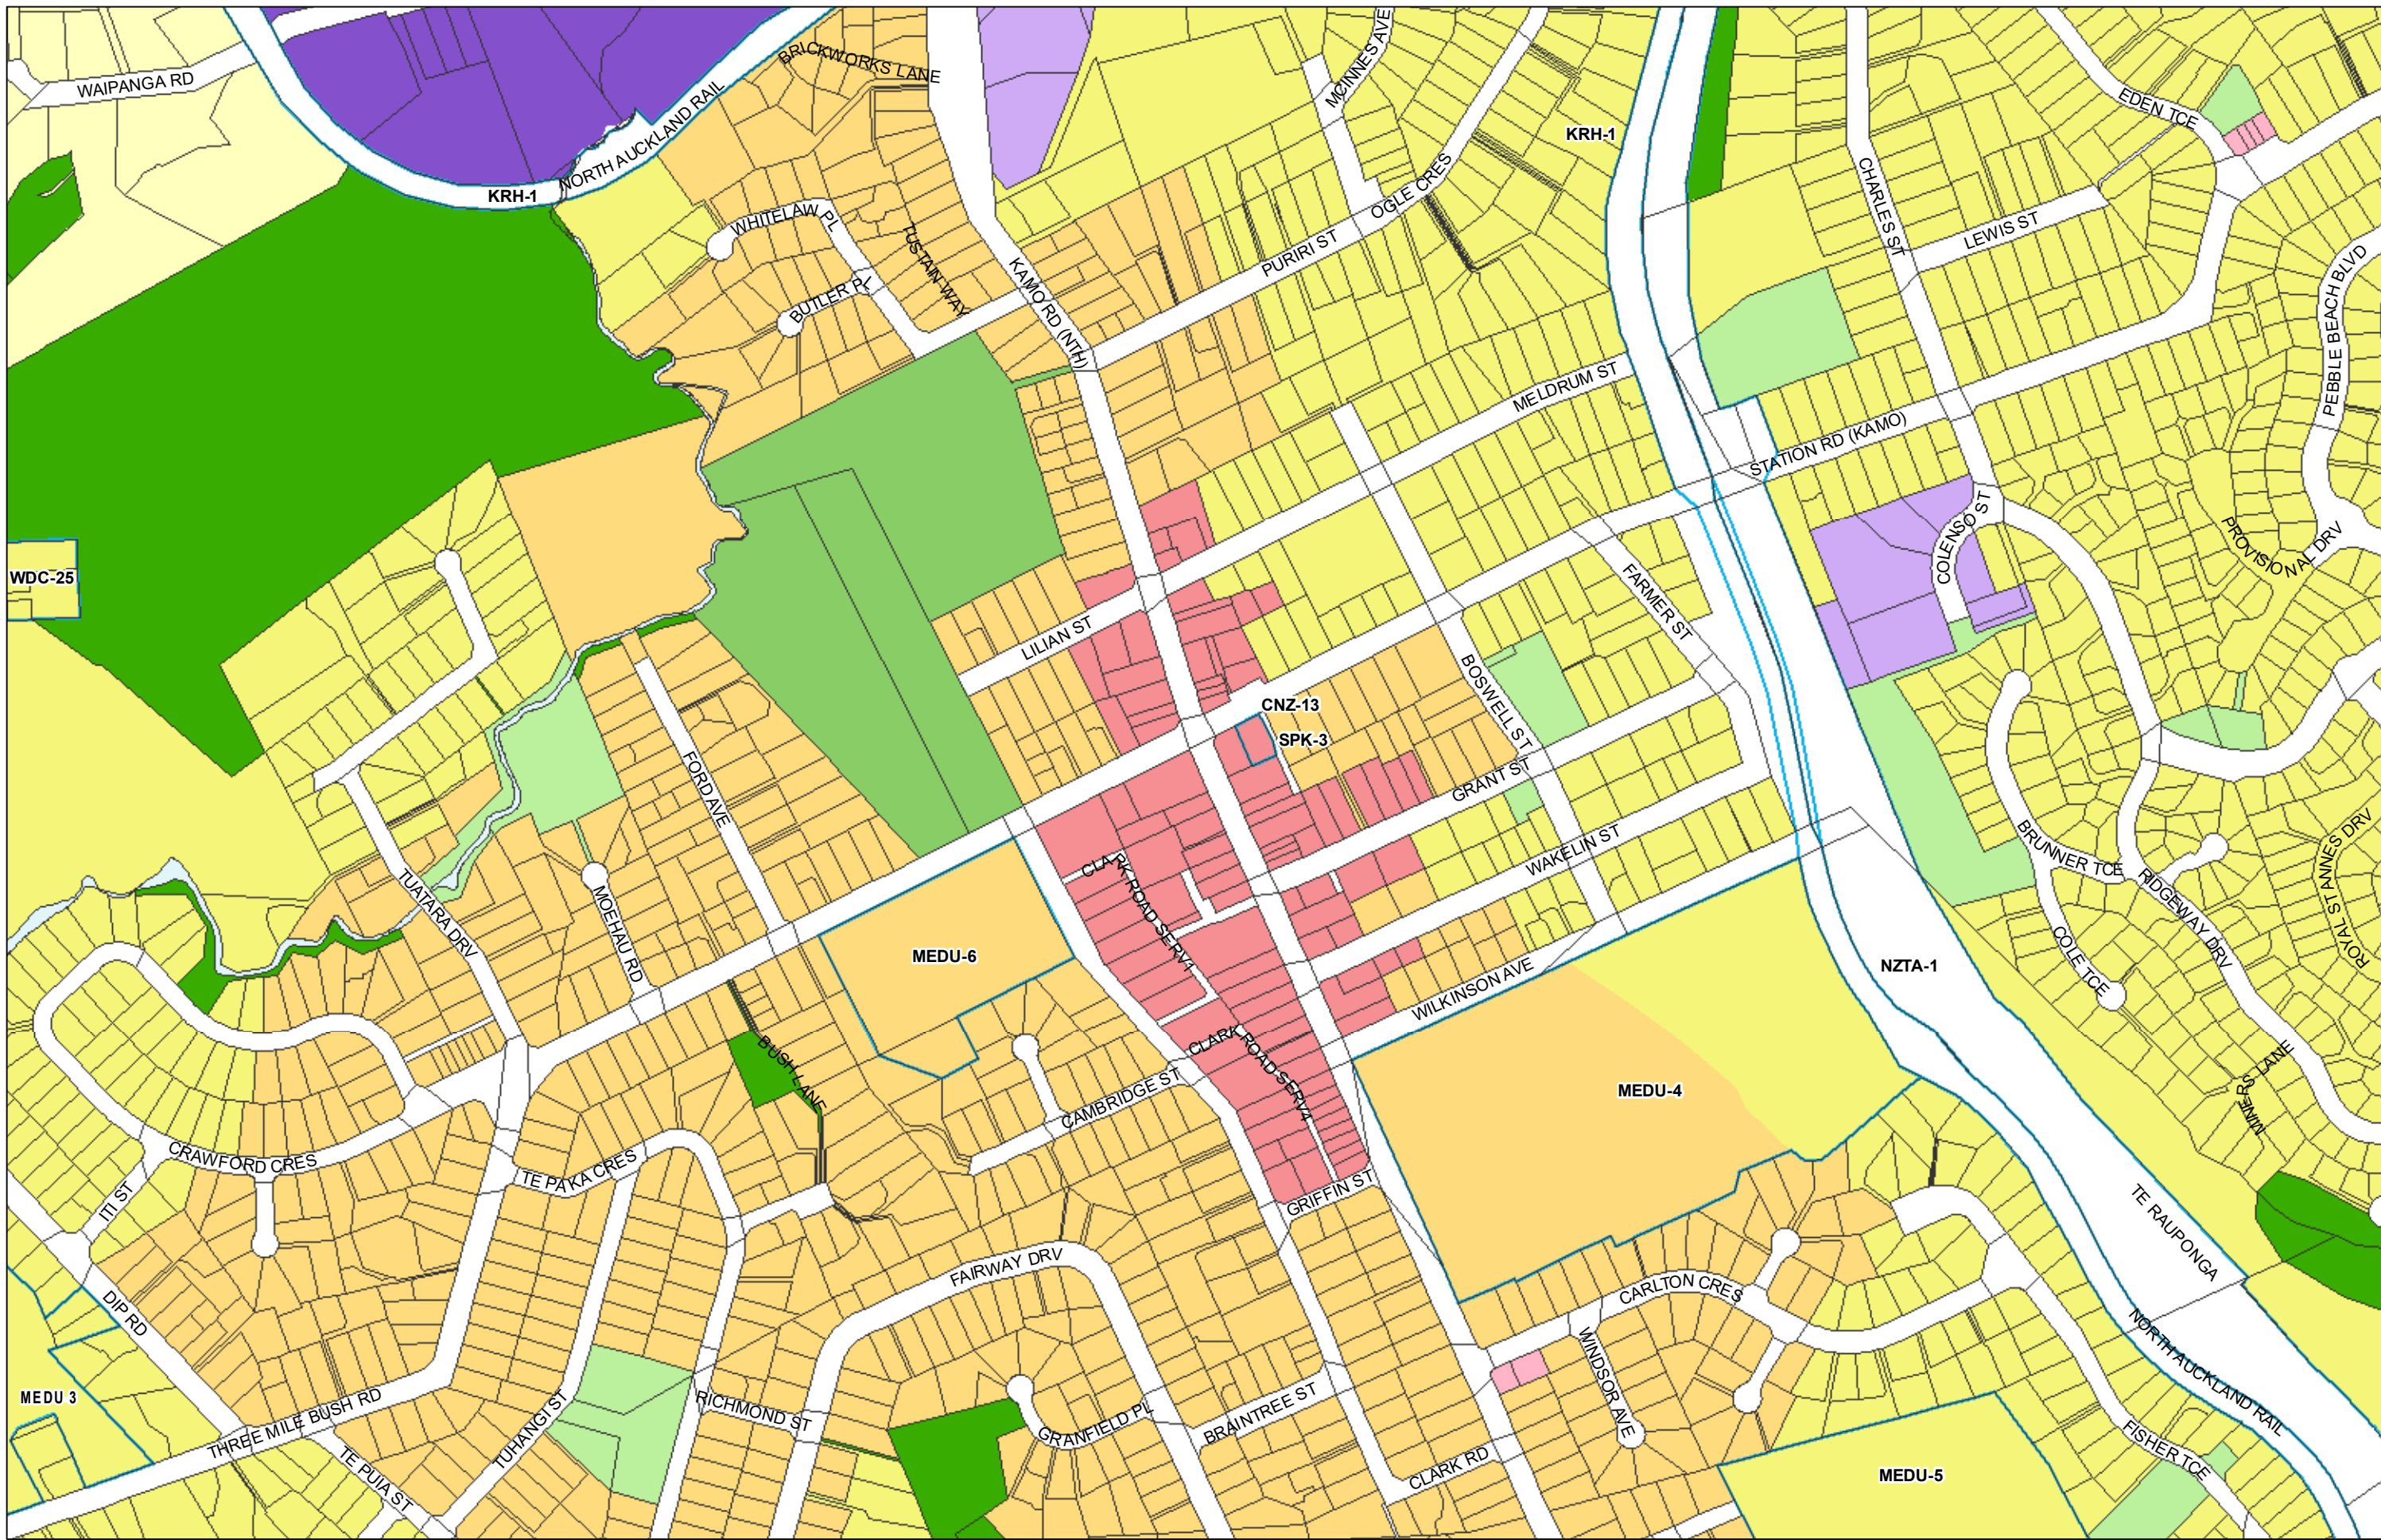

WHANGAREI DISTRICT COUNCIL OPERATIVE PLANNING MAP

**Area Specific Matters - Map 59
Kamo East**