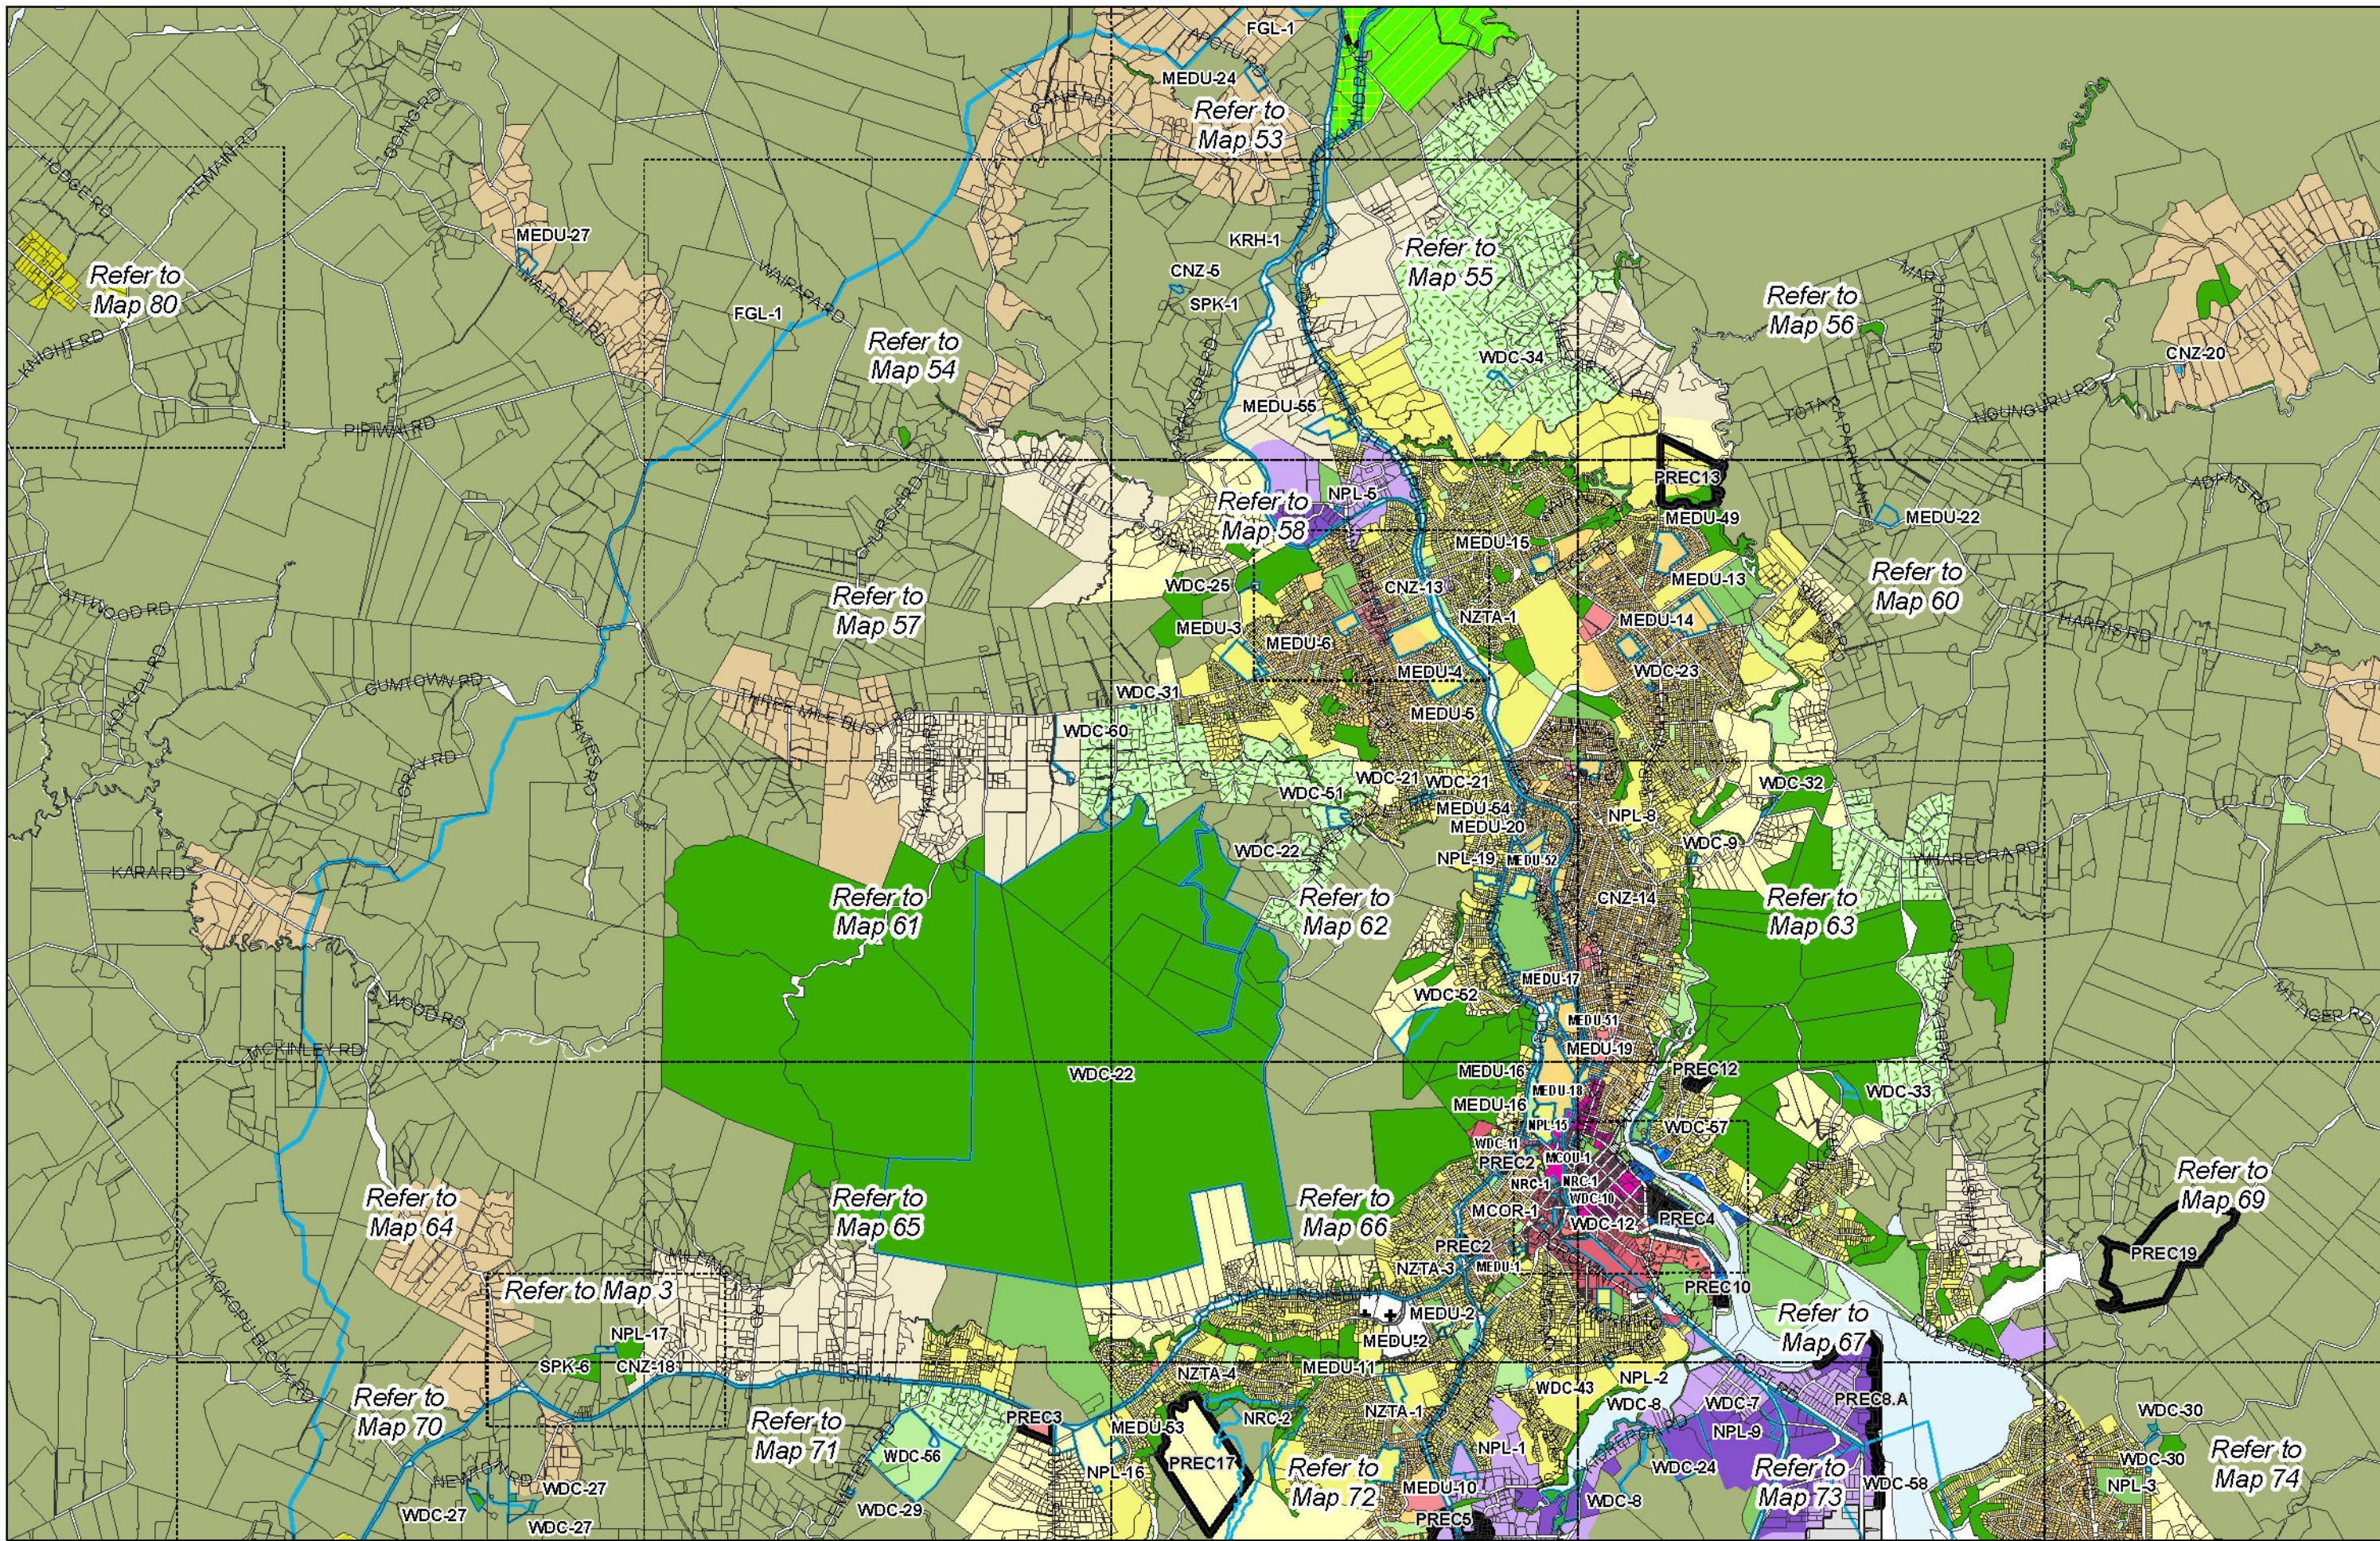

(C) Crown Copyright Reserved.

WHANGAREI DISTRICT COUNCIL OPERATIVE PLANNING MAP

Area Specific Matters - Map 10