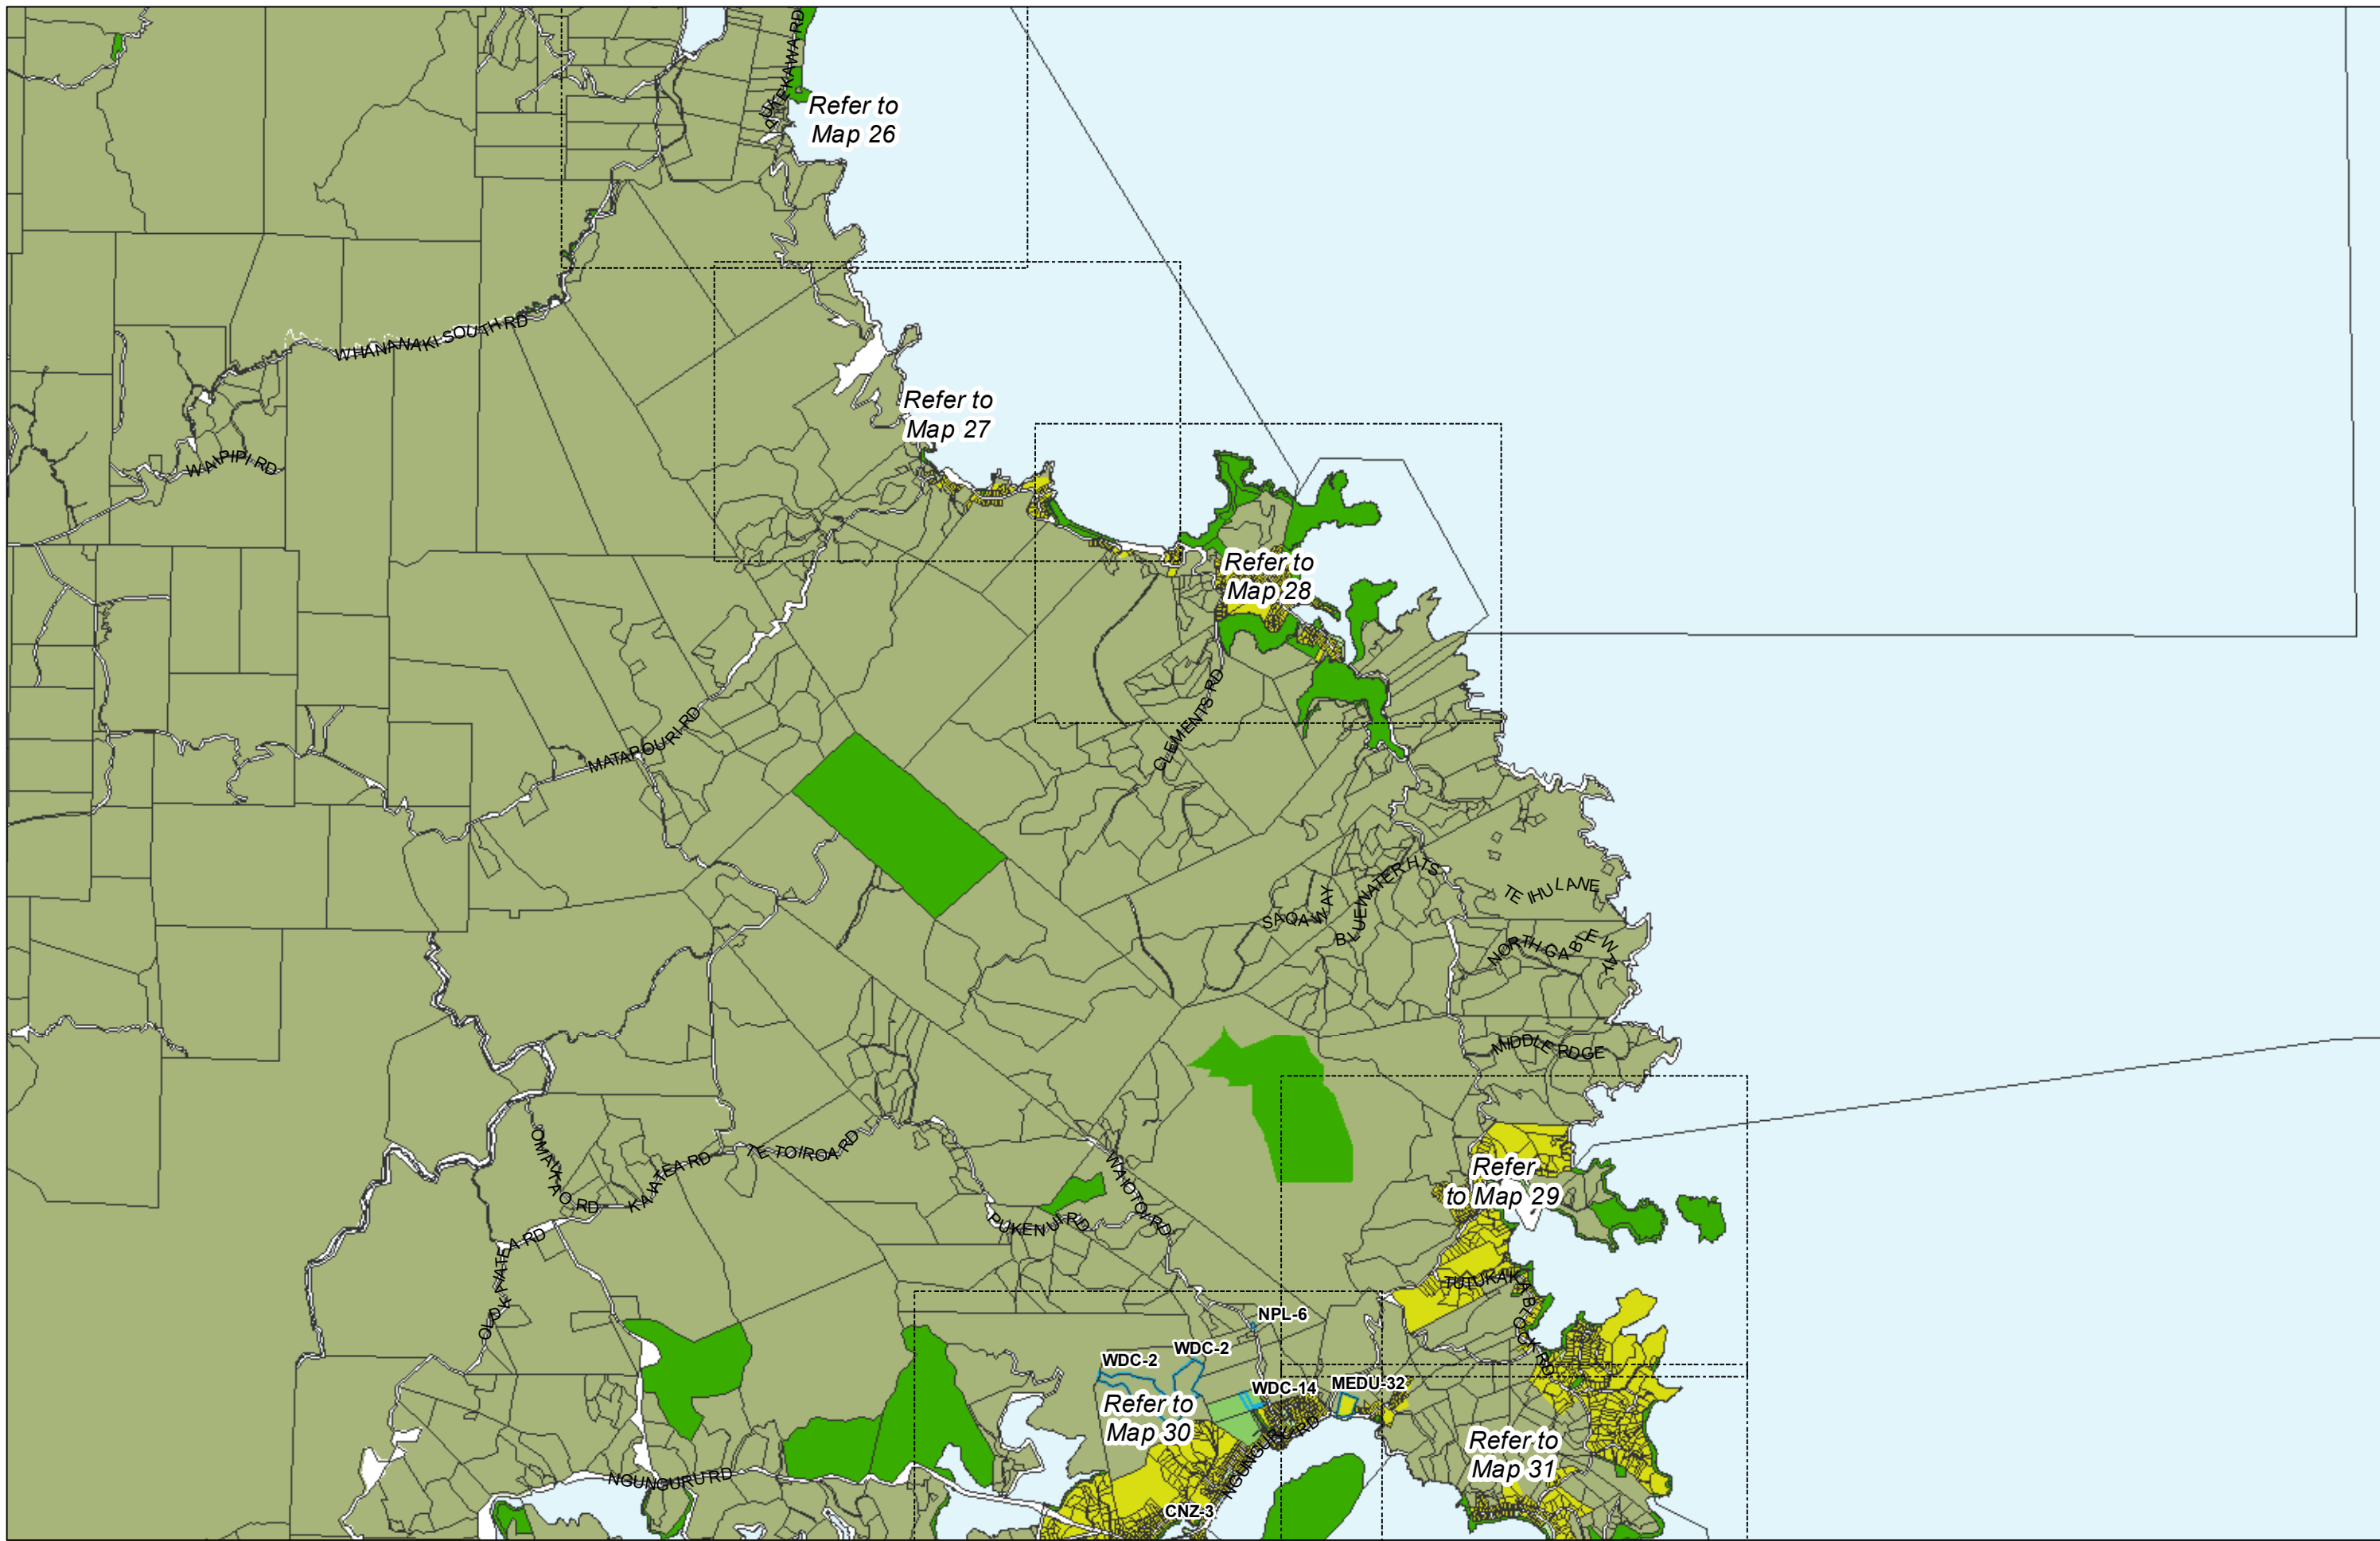

WHANGAREI DISTRICT COUNCIL OPERATIVE PLANNING MAP
Area Specific Matters - Map 6