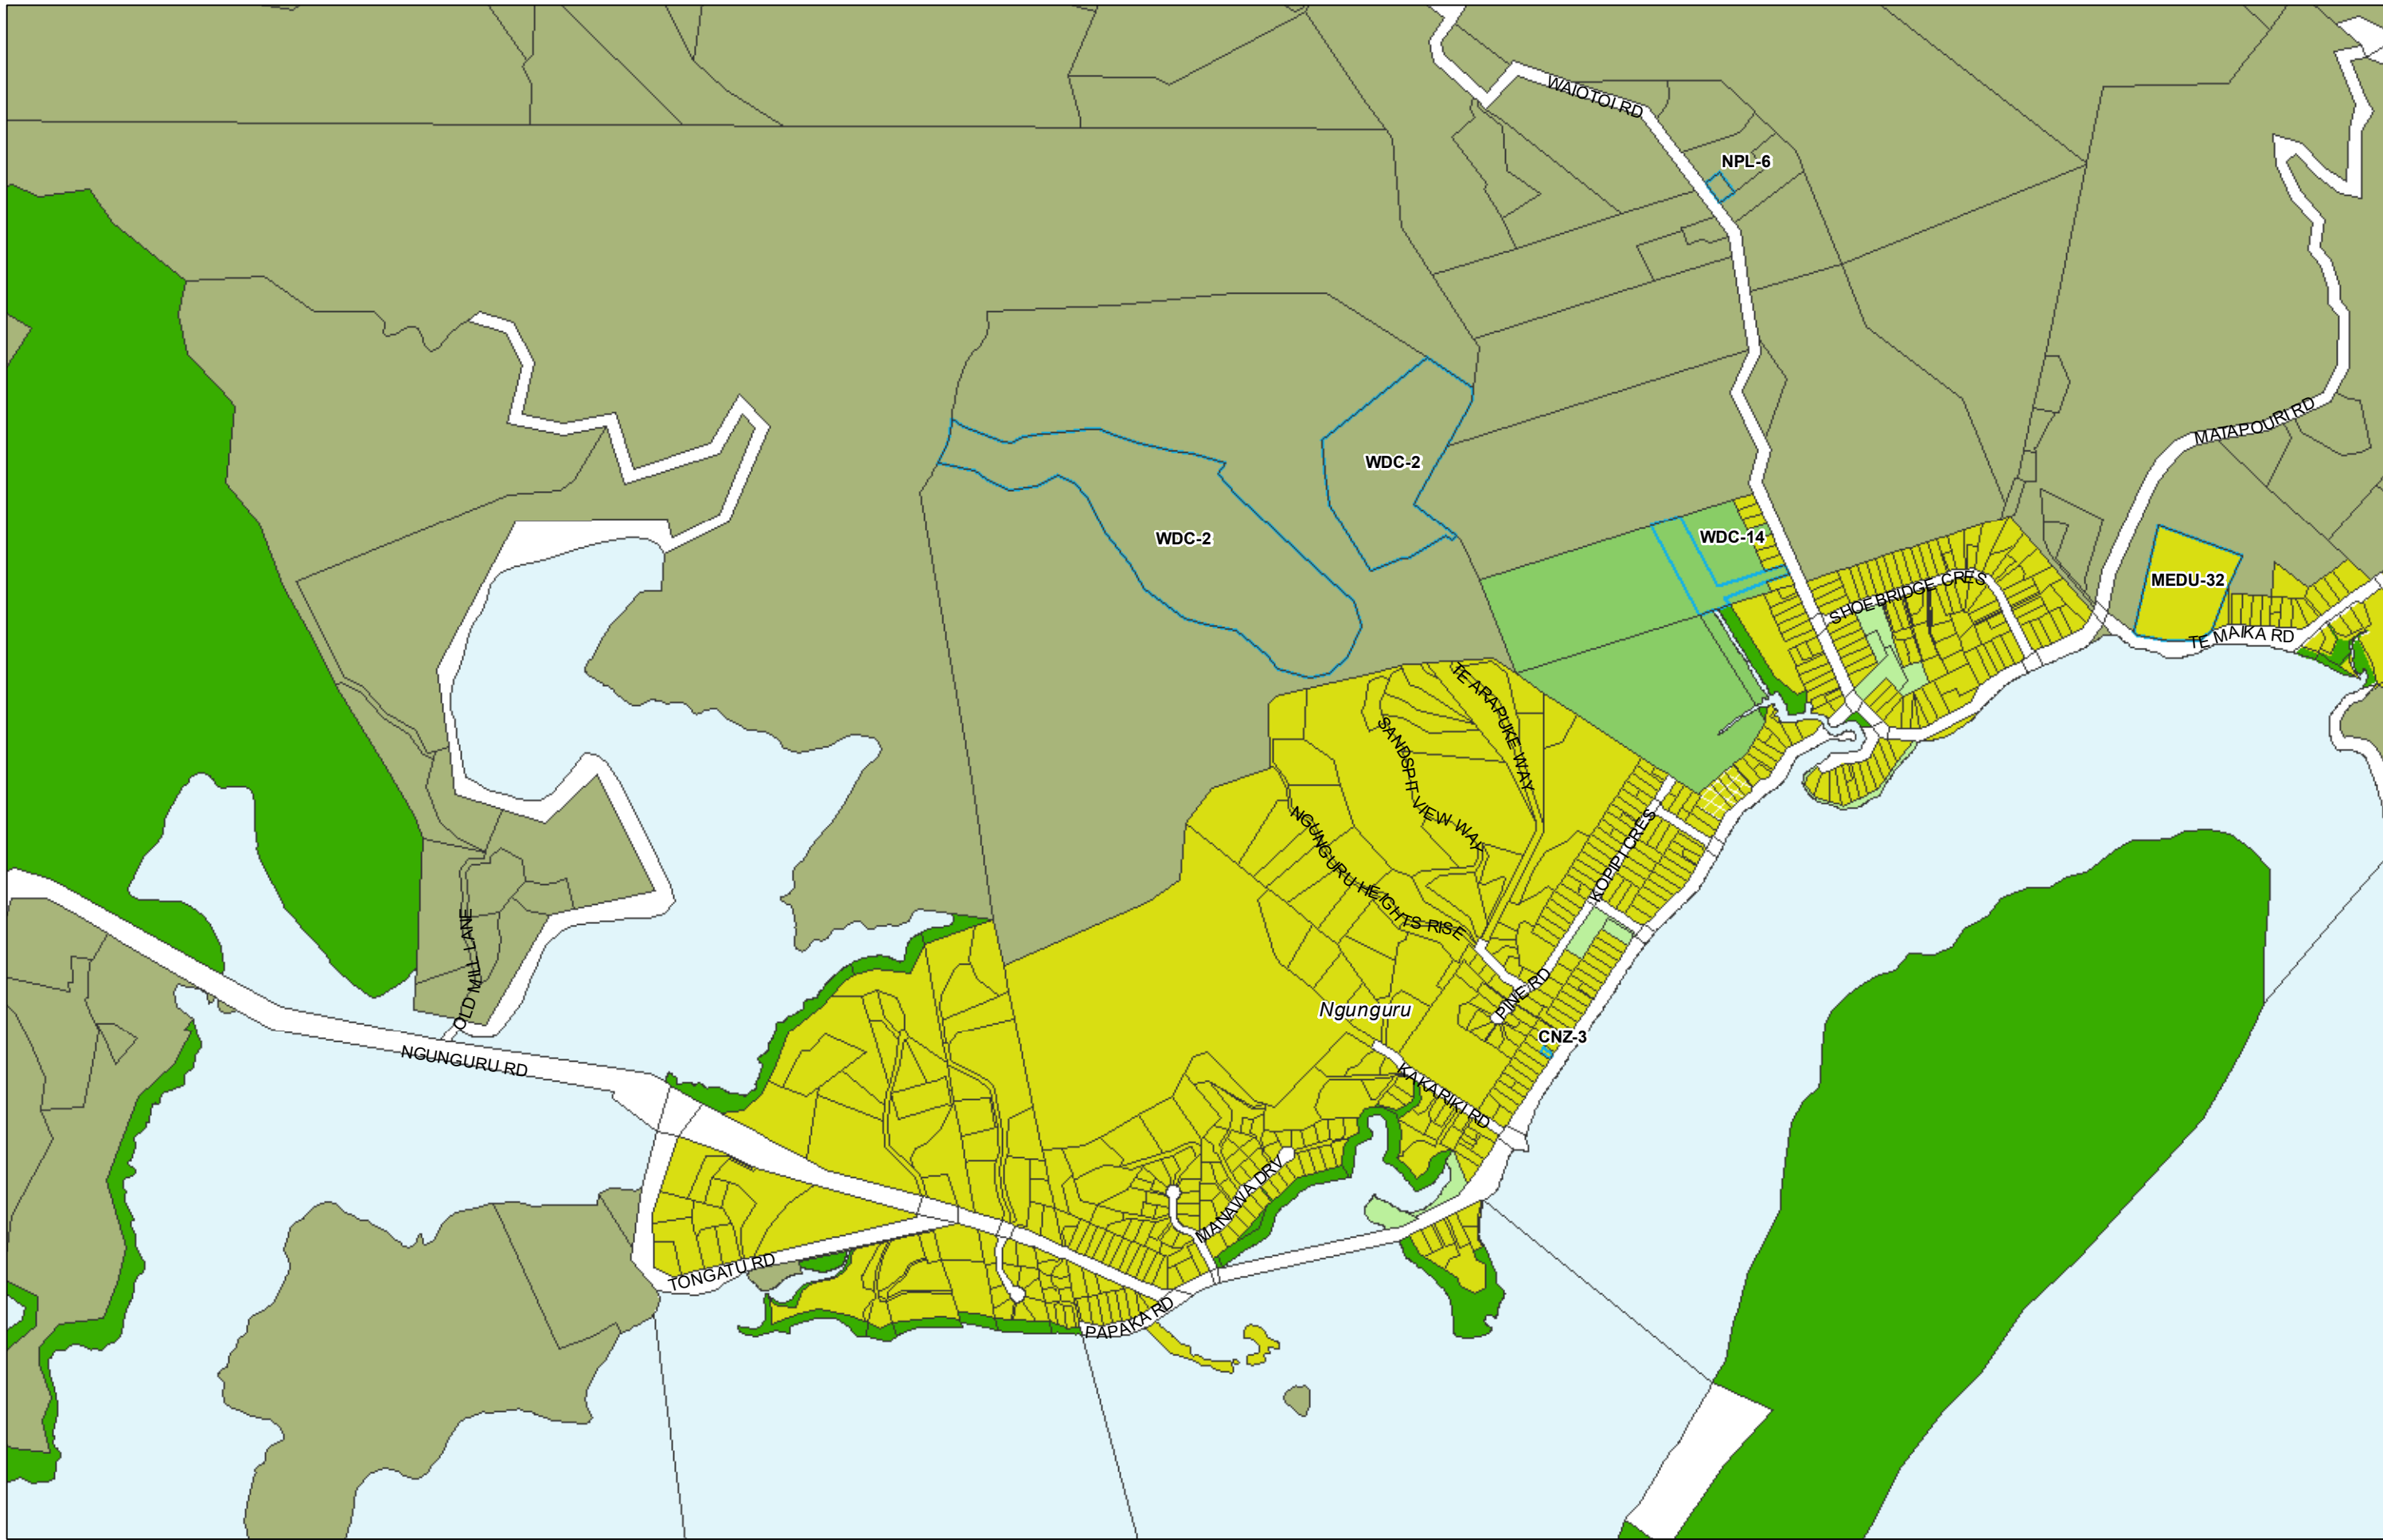

(C) Crown Copyright Reserved.

WHANGAREI DISTRICT COUNCIL OPERATIVE PLANNING MAP

Area Specific Matters - Map 30 Ngunguru