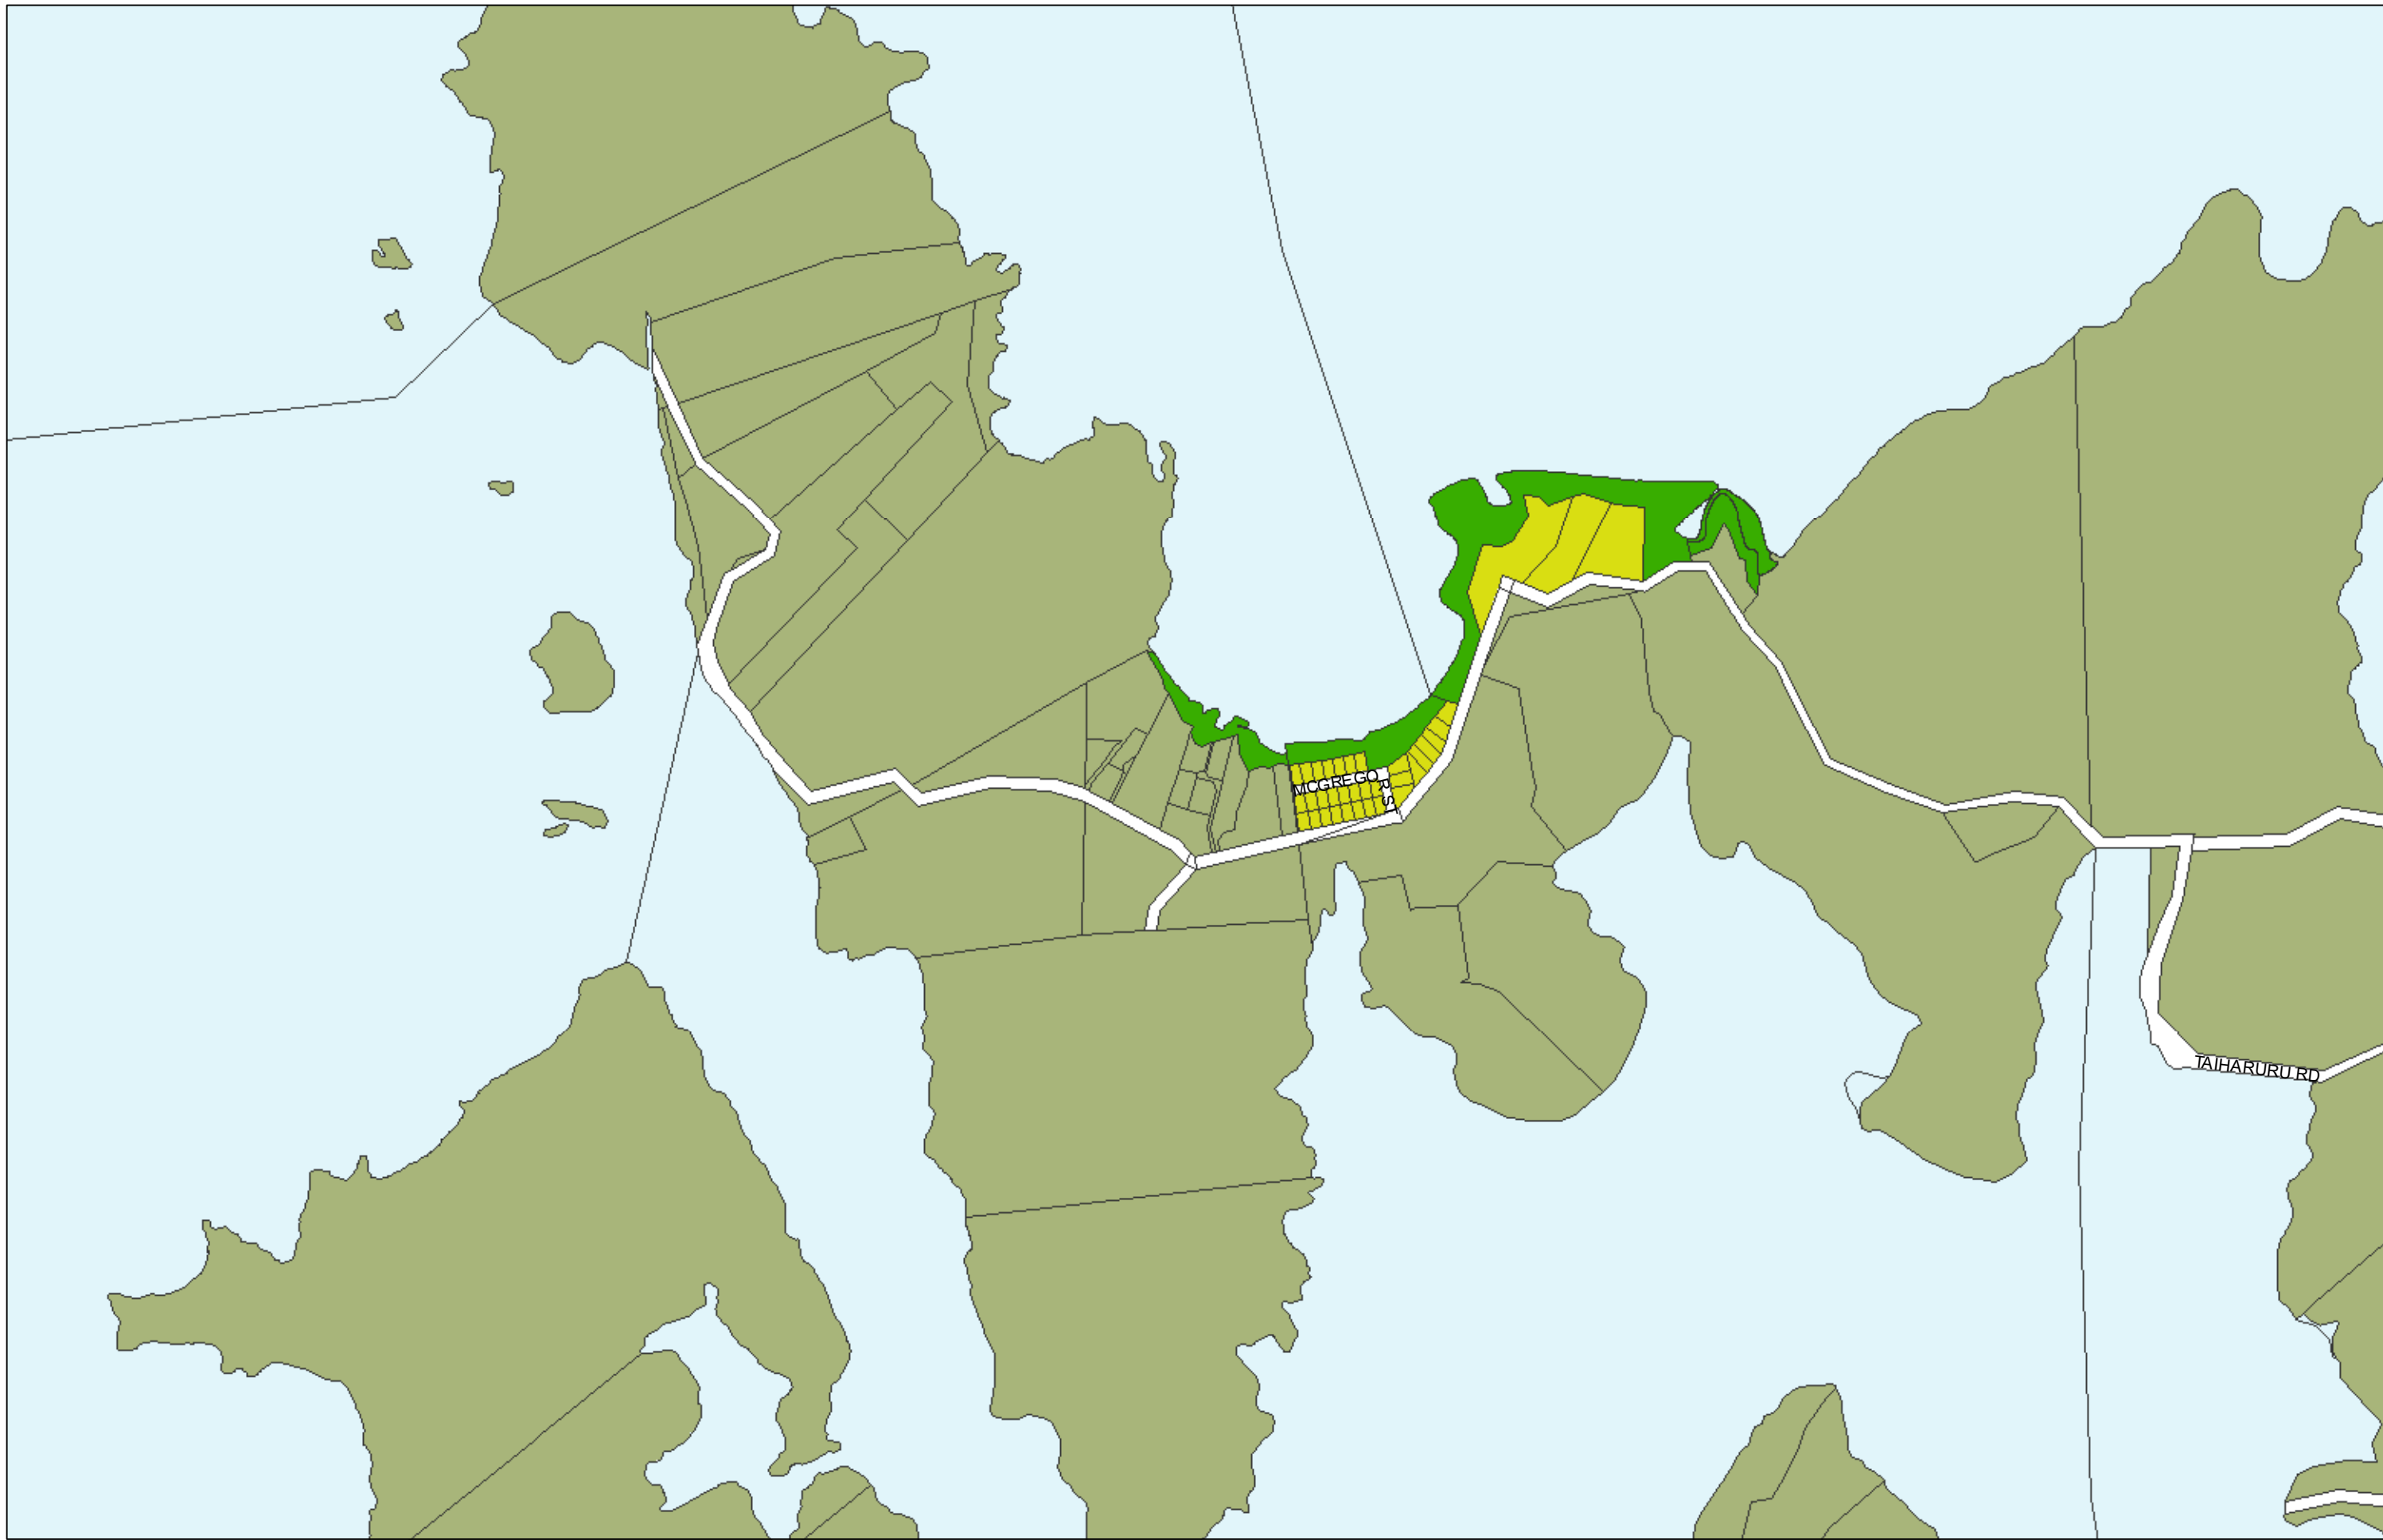

(C) Crown Copyright Reserved.

WHANGAREI DISTRICT COUNCIL OPERATIVE PLANNING MAP

Area Specific Matters - Map 33 Taiharuru