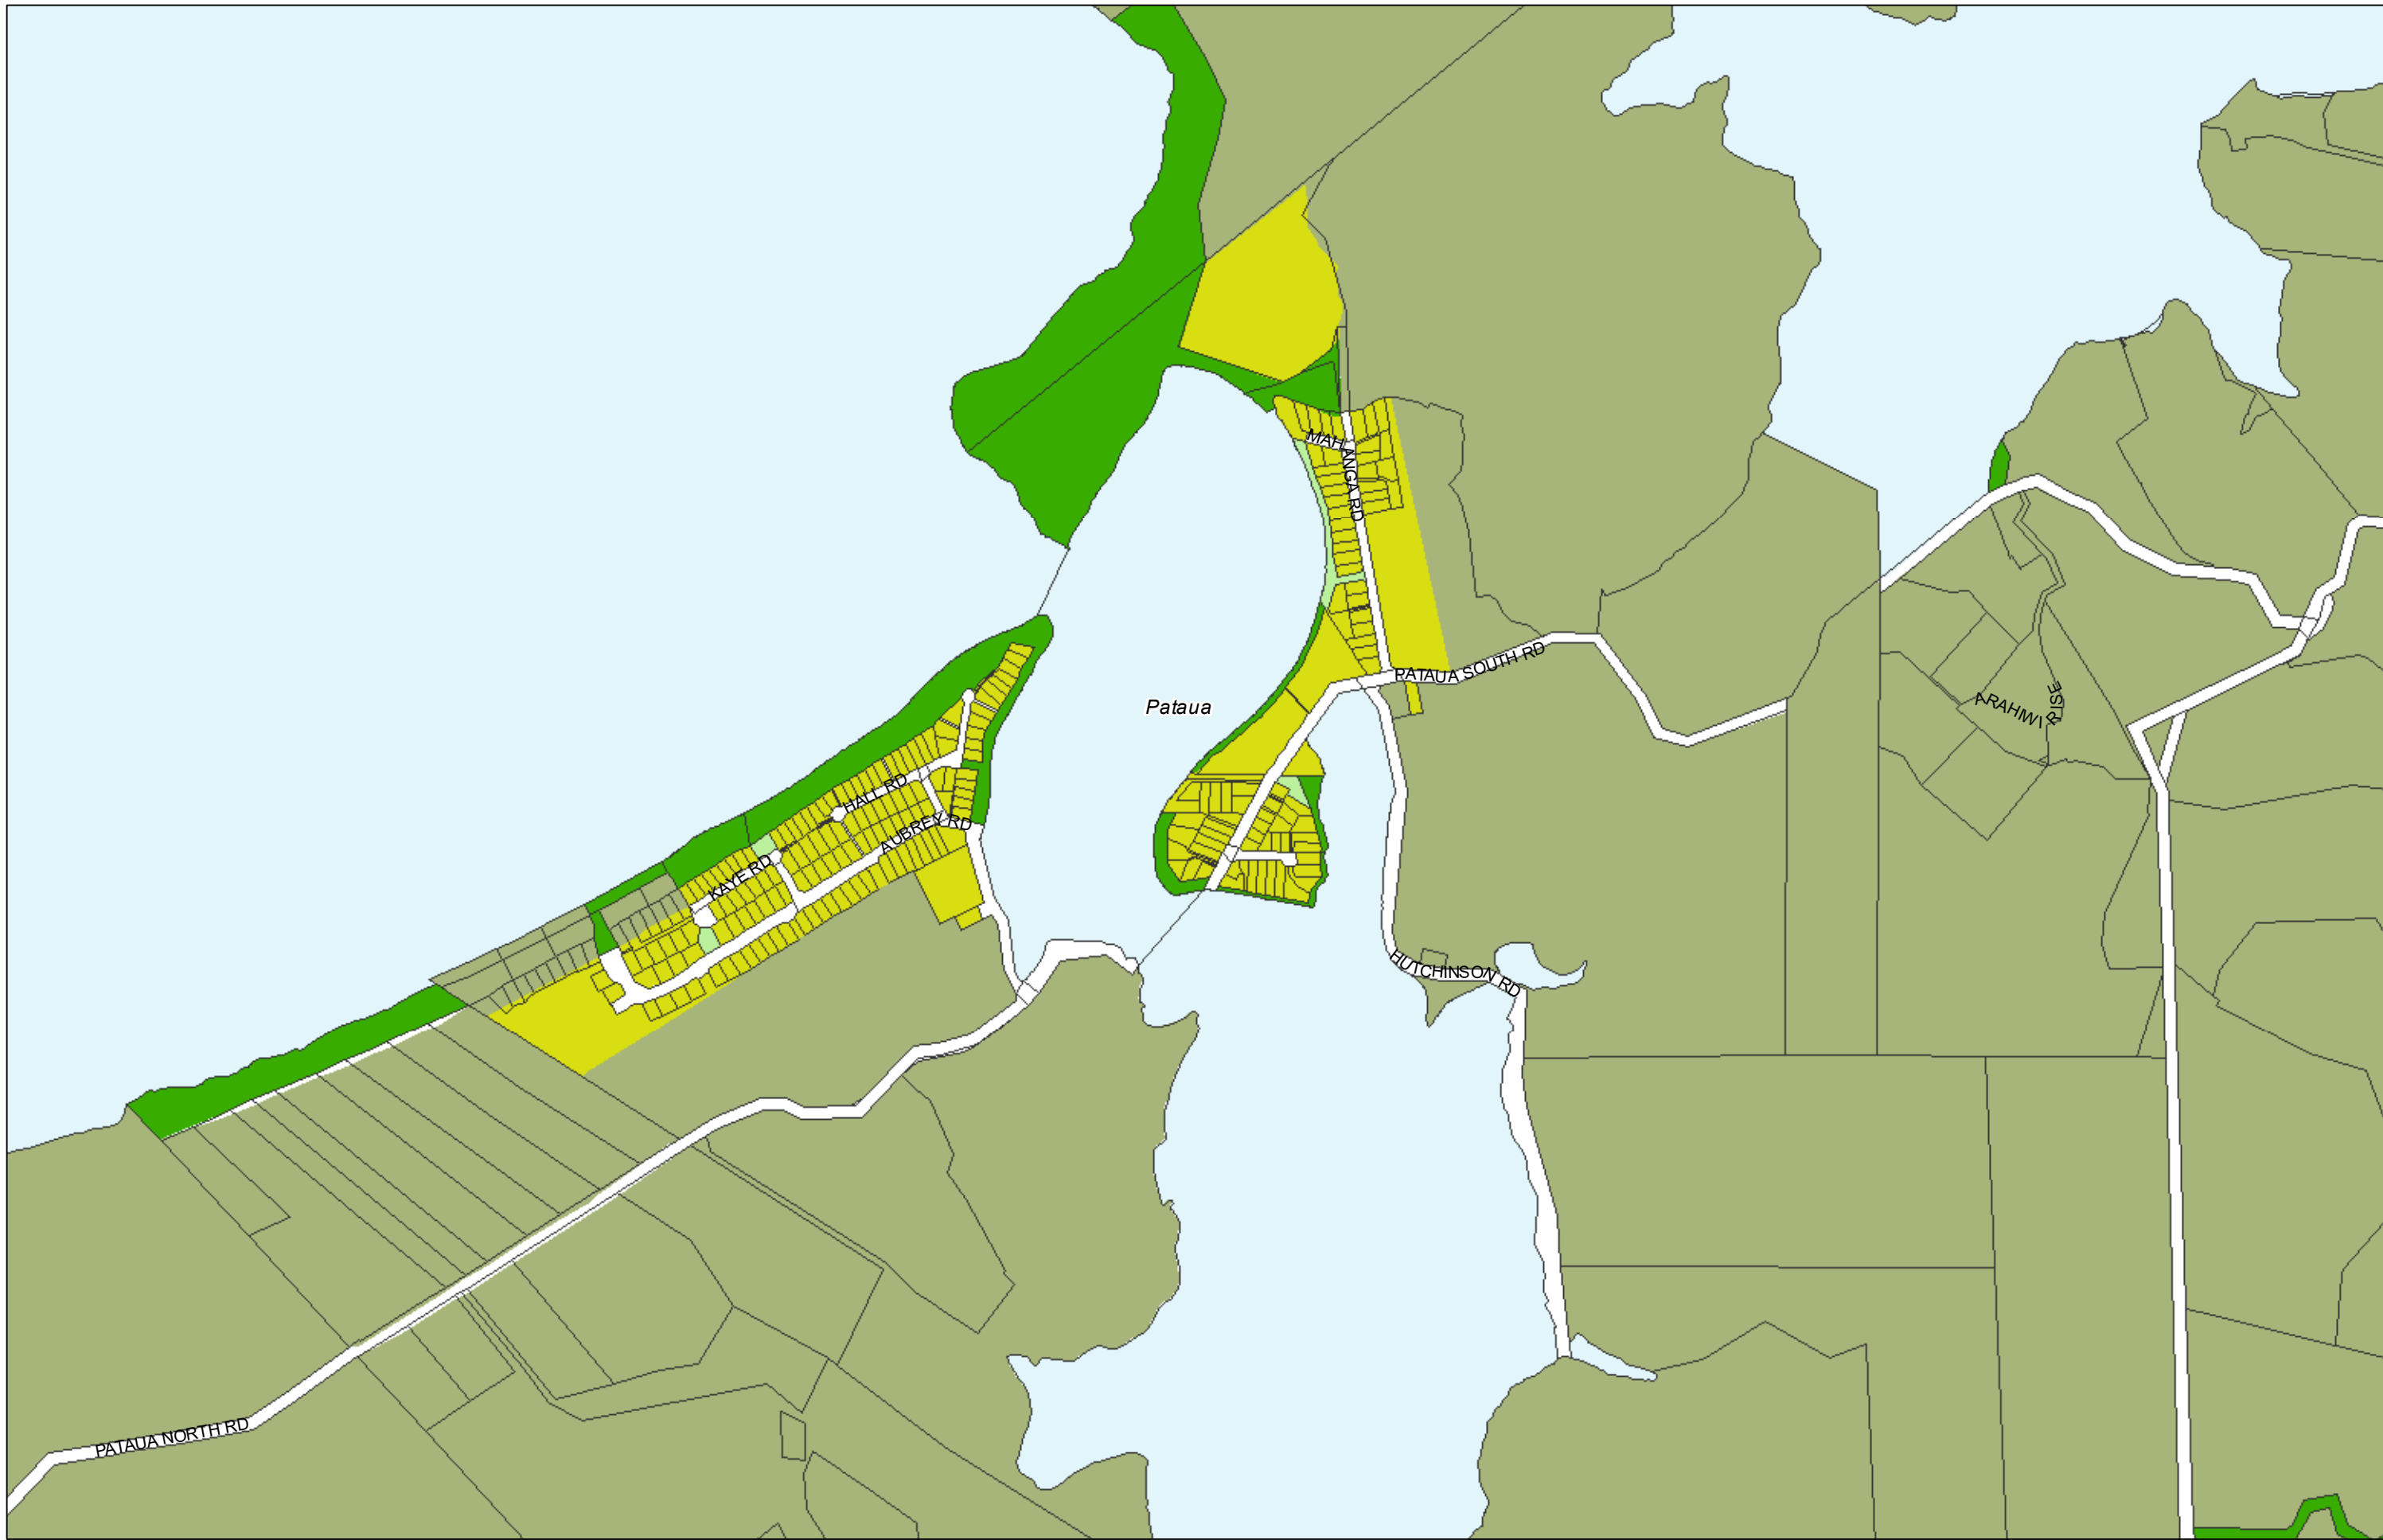

Pataua

(C) Crown Copyright Reserved.

WHANGAREI DISTRICT COUNCIL OPERATIVE PLANNING MAP

**Area Specific Matters - Map 32
Pataua North**