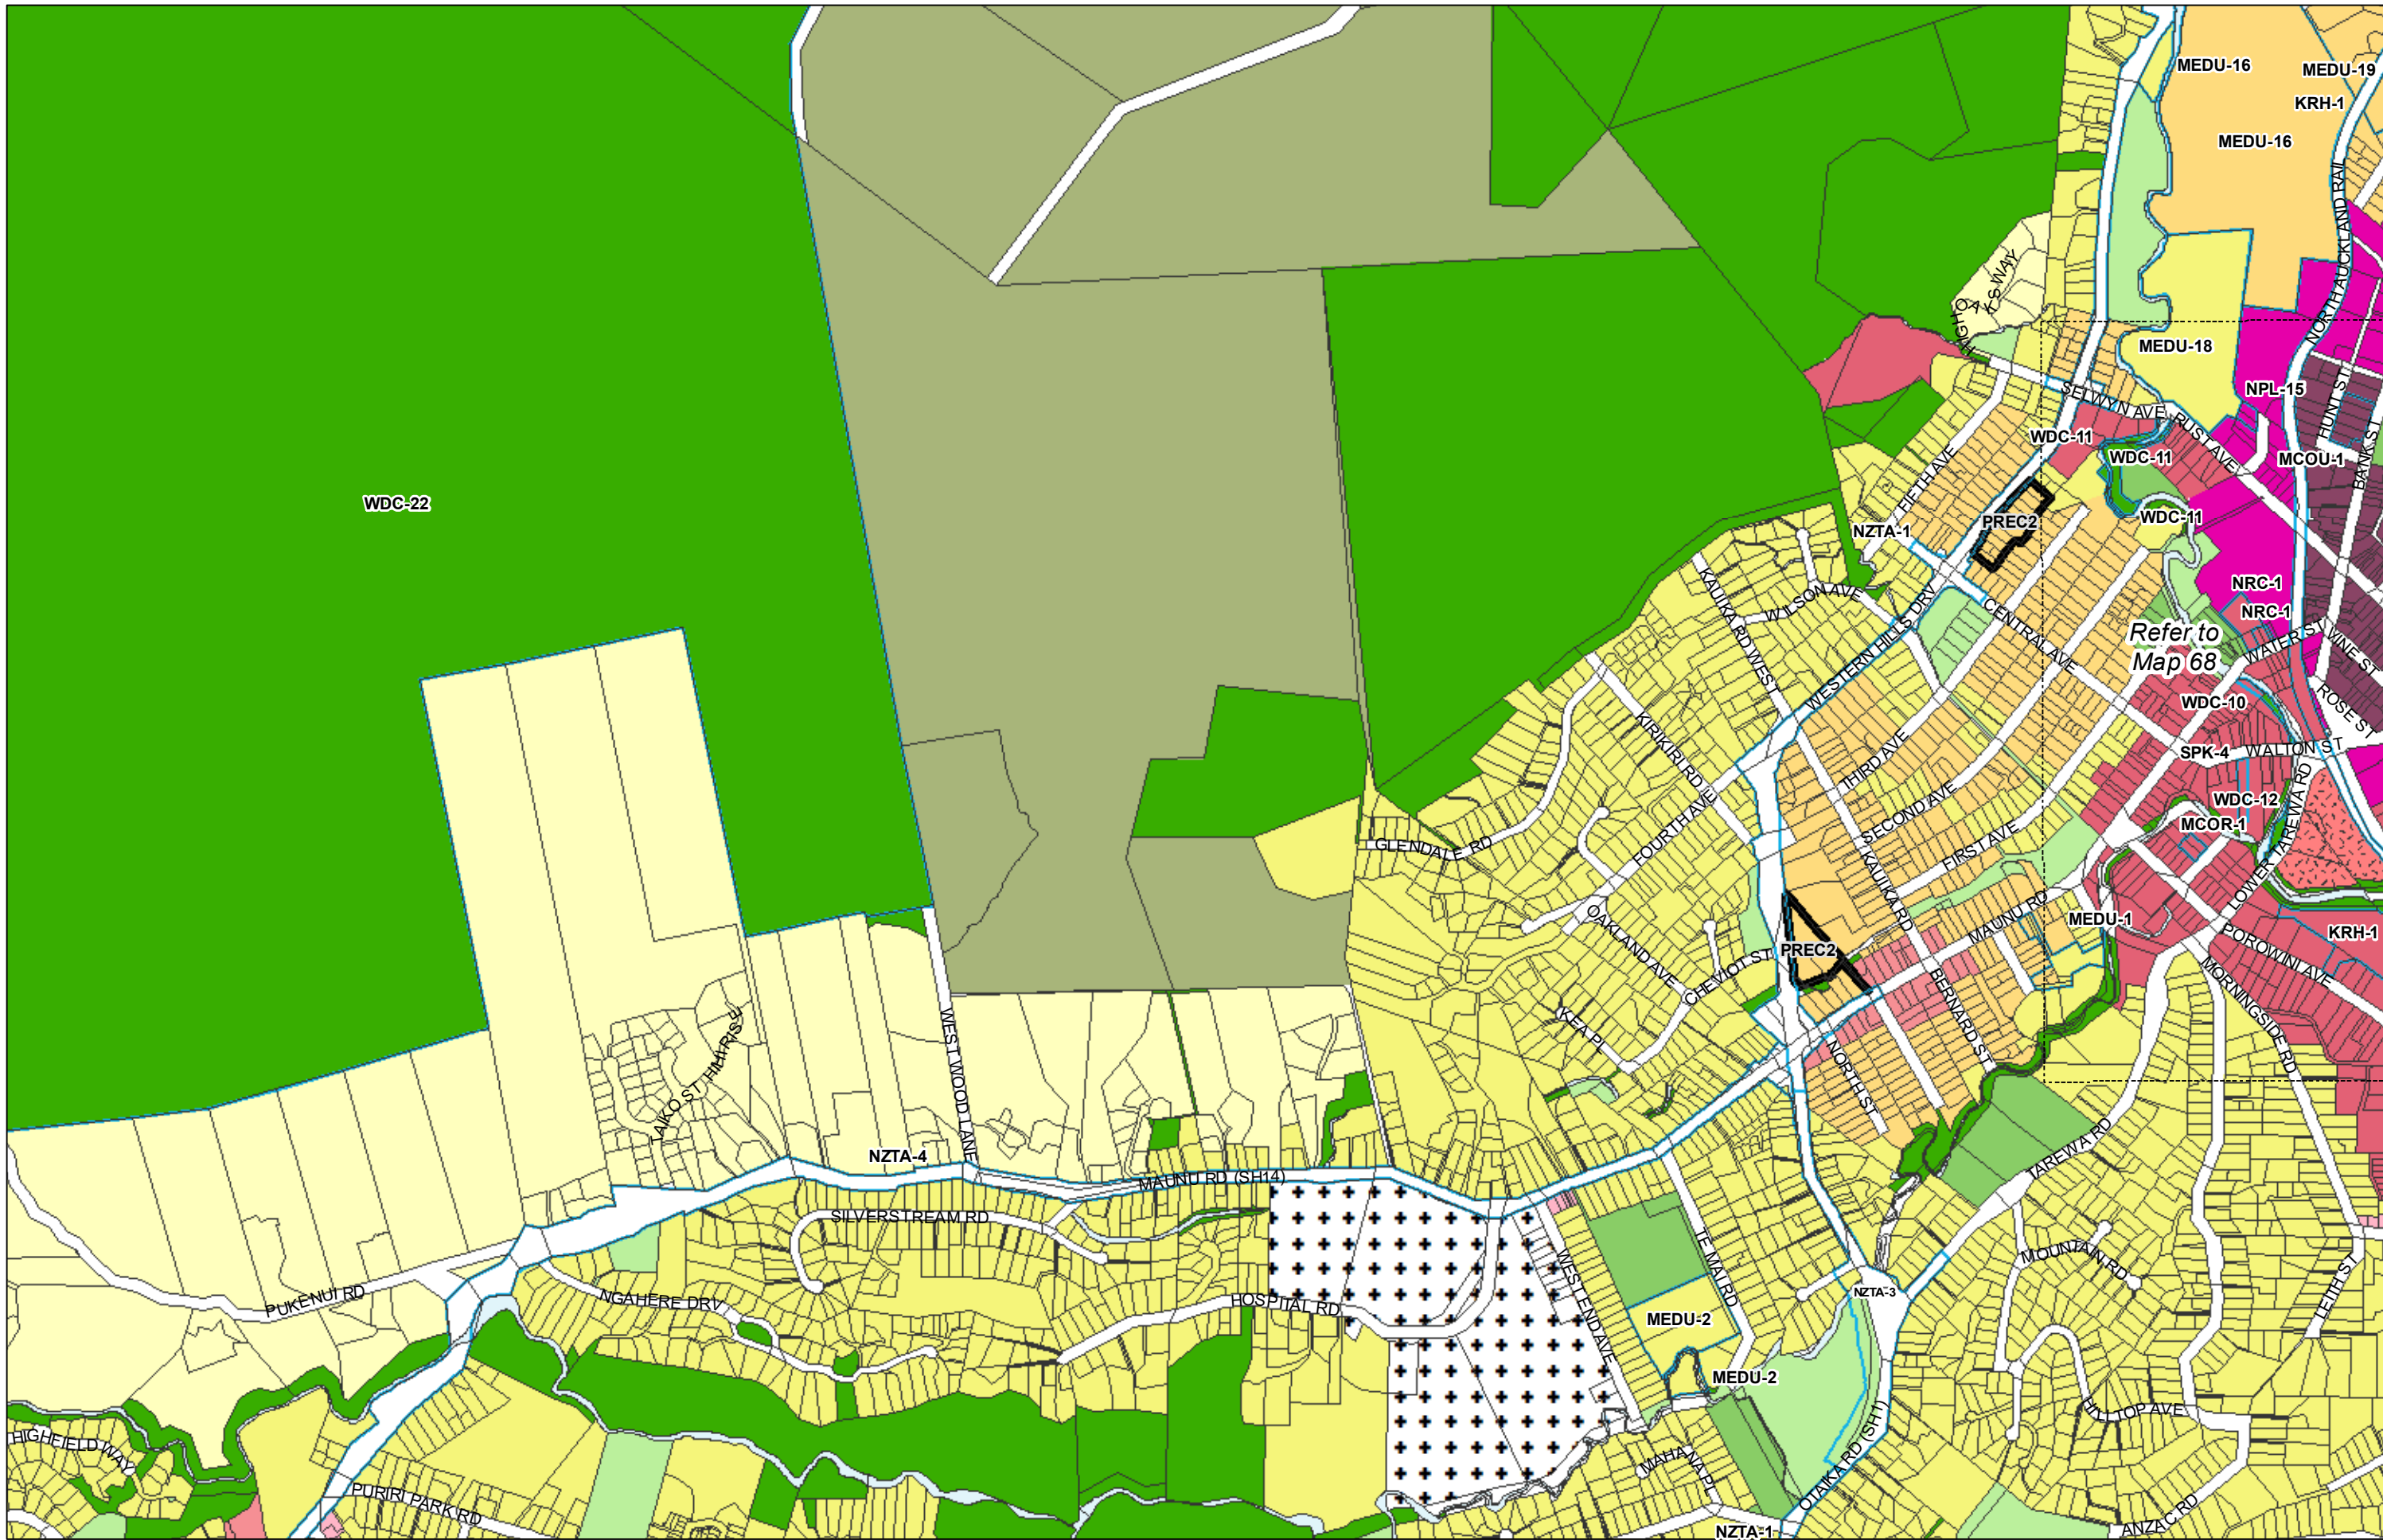

Refer to
Map 68

WHANGAREI DISTRICT COUNCIL OPERATIVE PLANNING MAP
Area Specific Matters - Map 66
Avenues