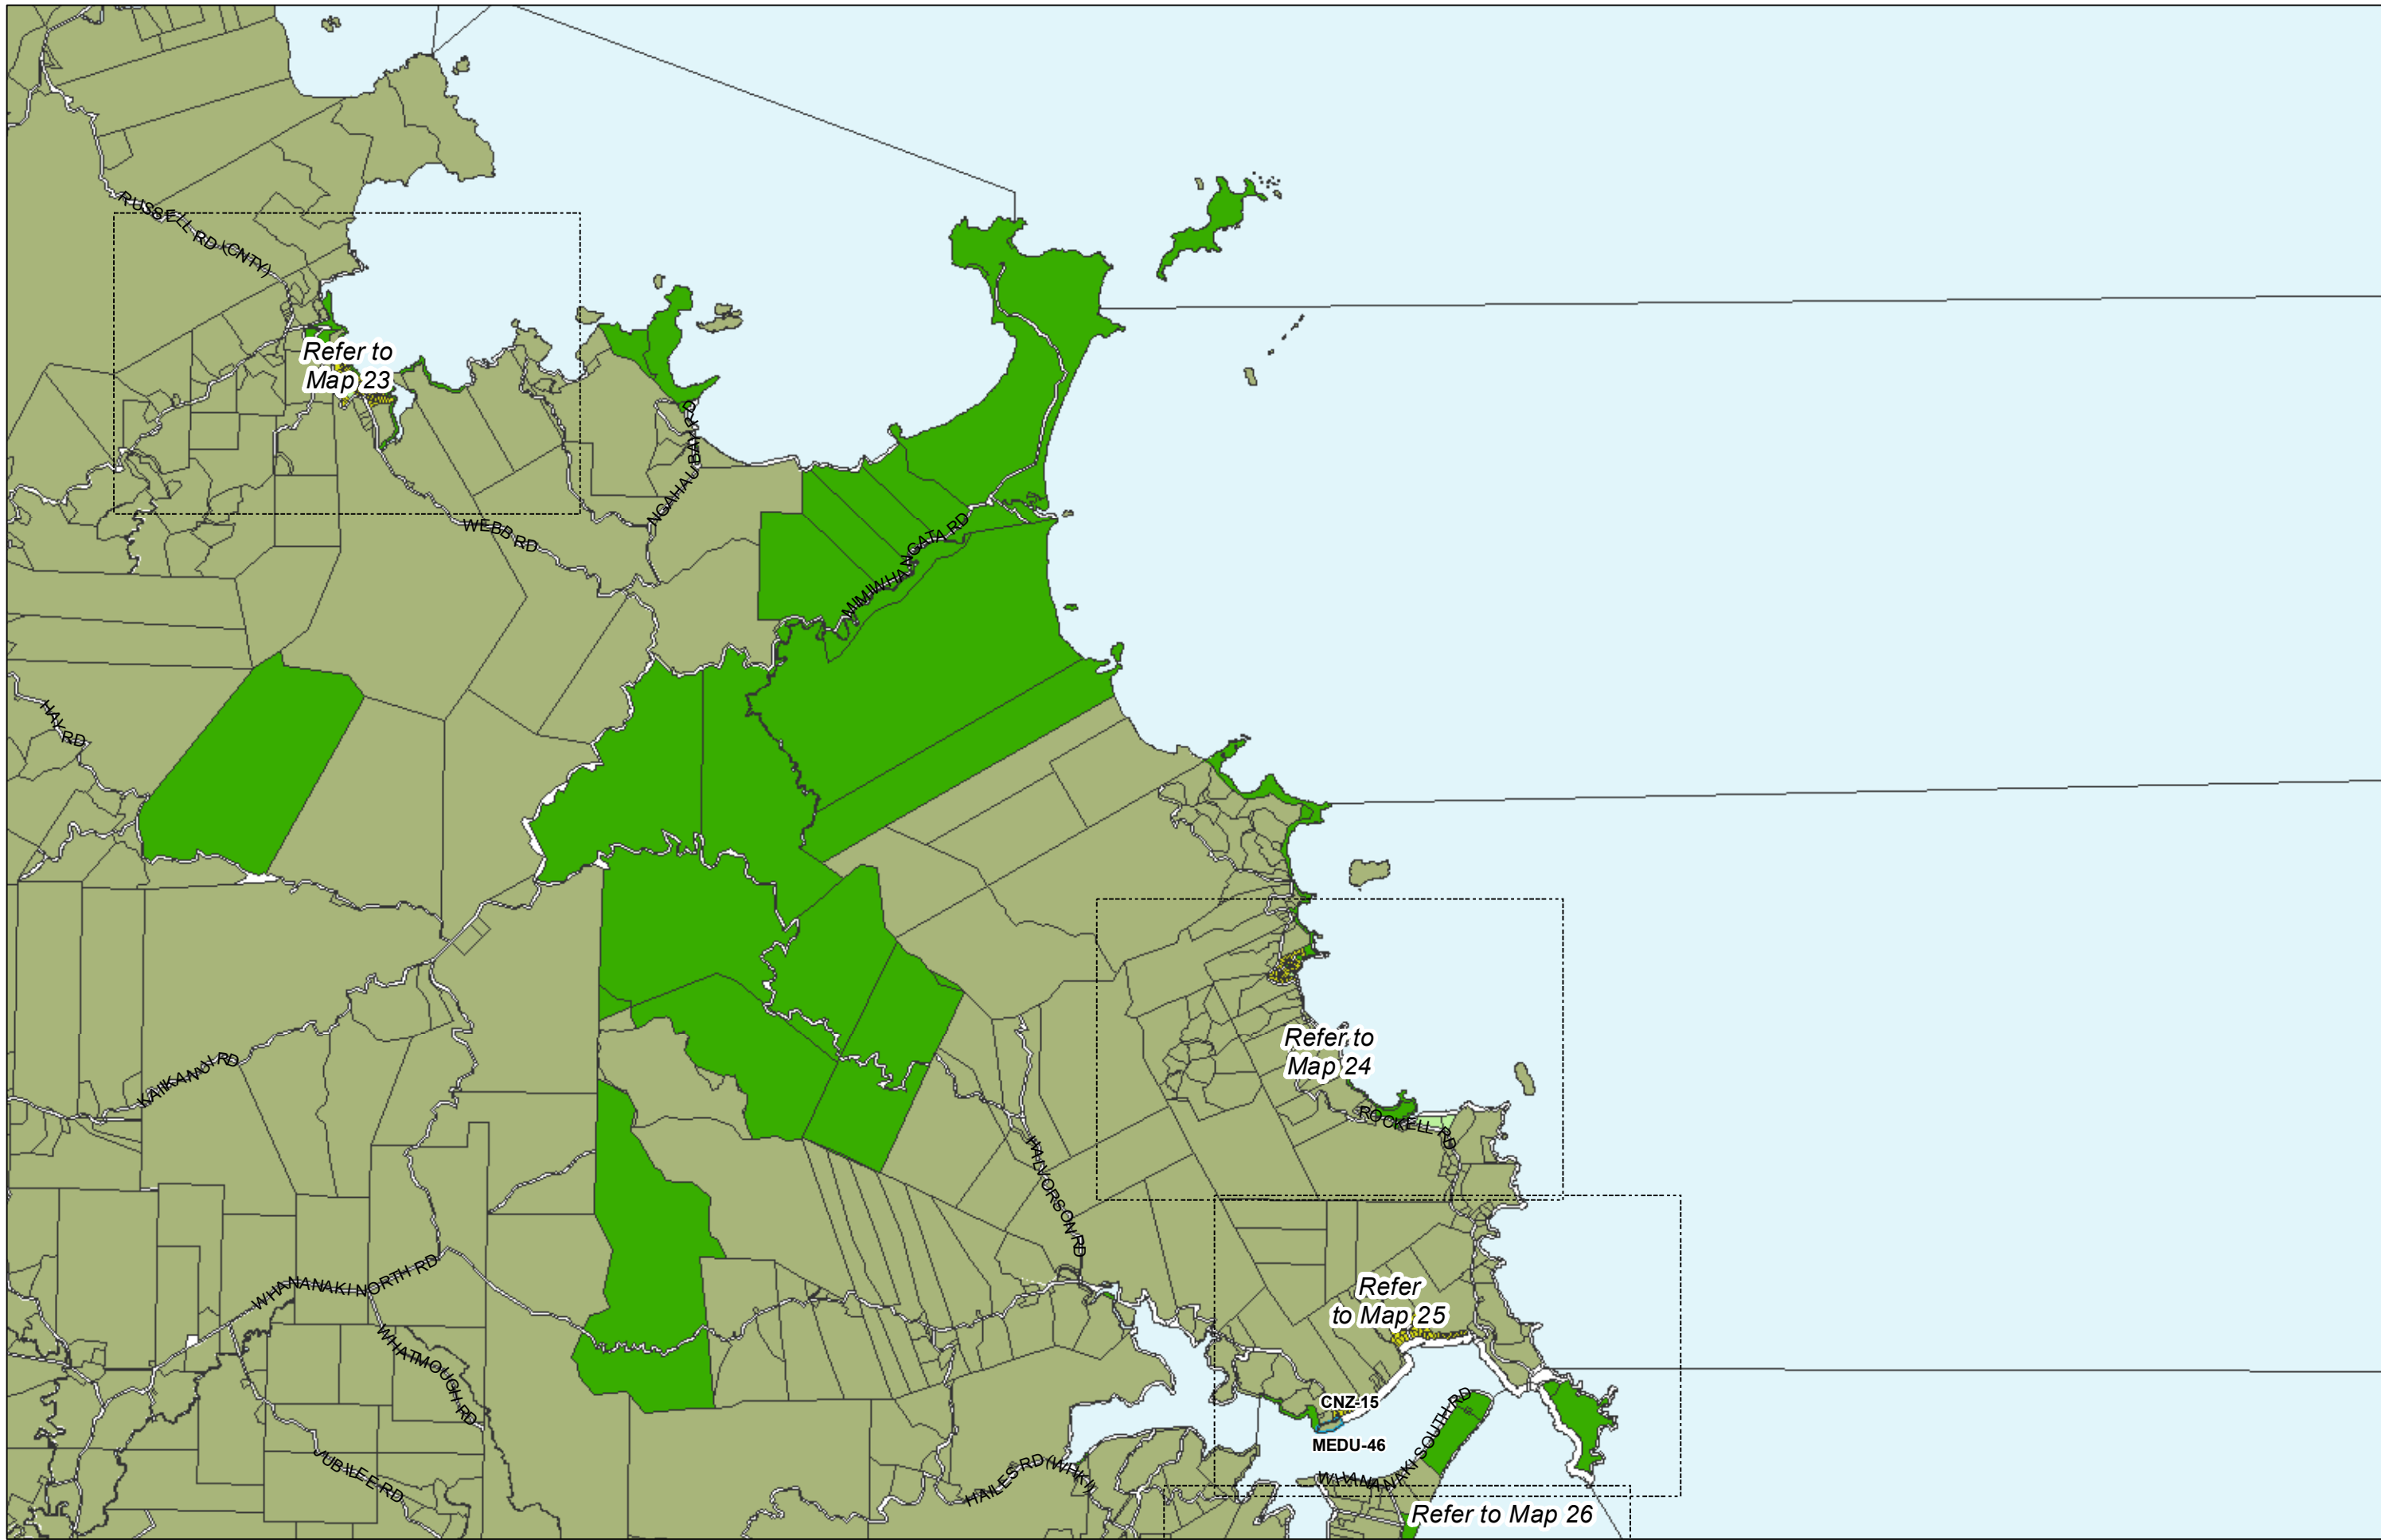

(C) Crown Copyright Reserved.

WHANGAREI DISTRICT COUNCIL OPERATIVE PLANNING MAP

Area Specific Matters - Map 3