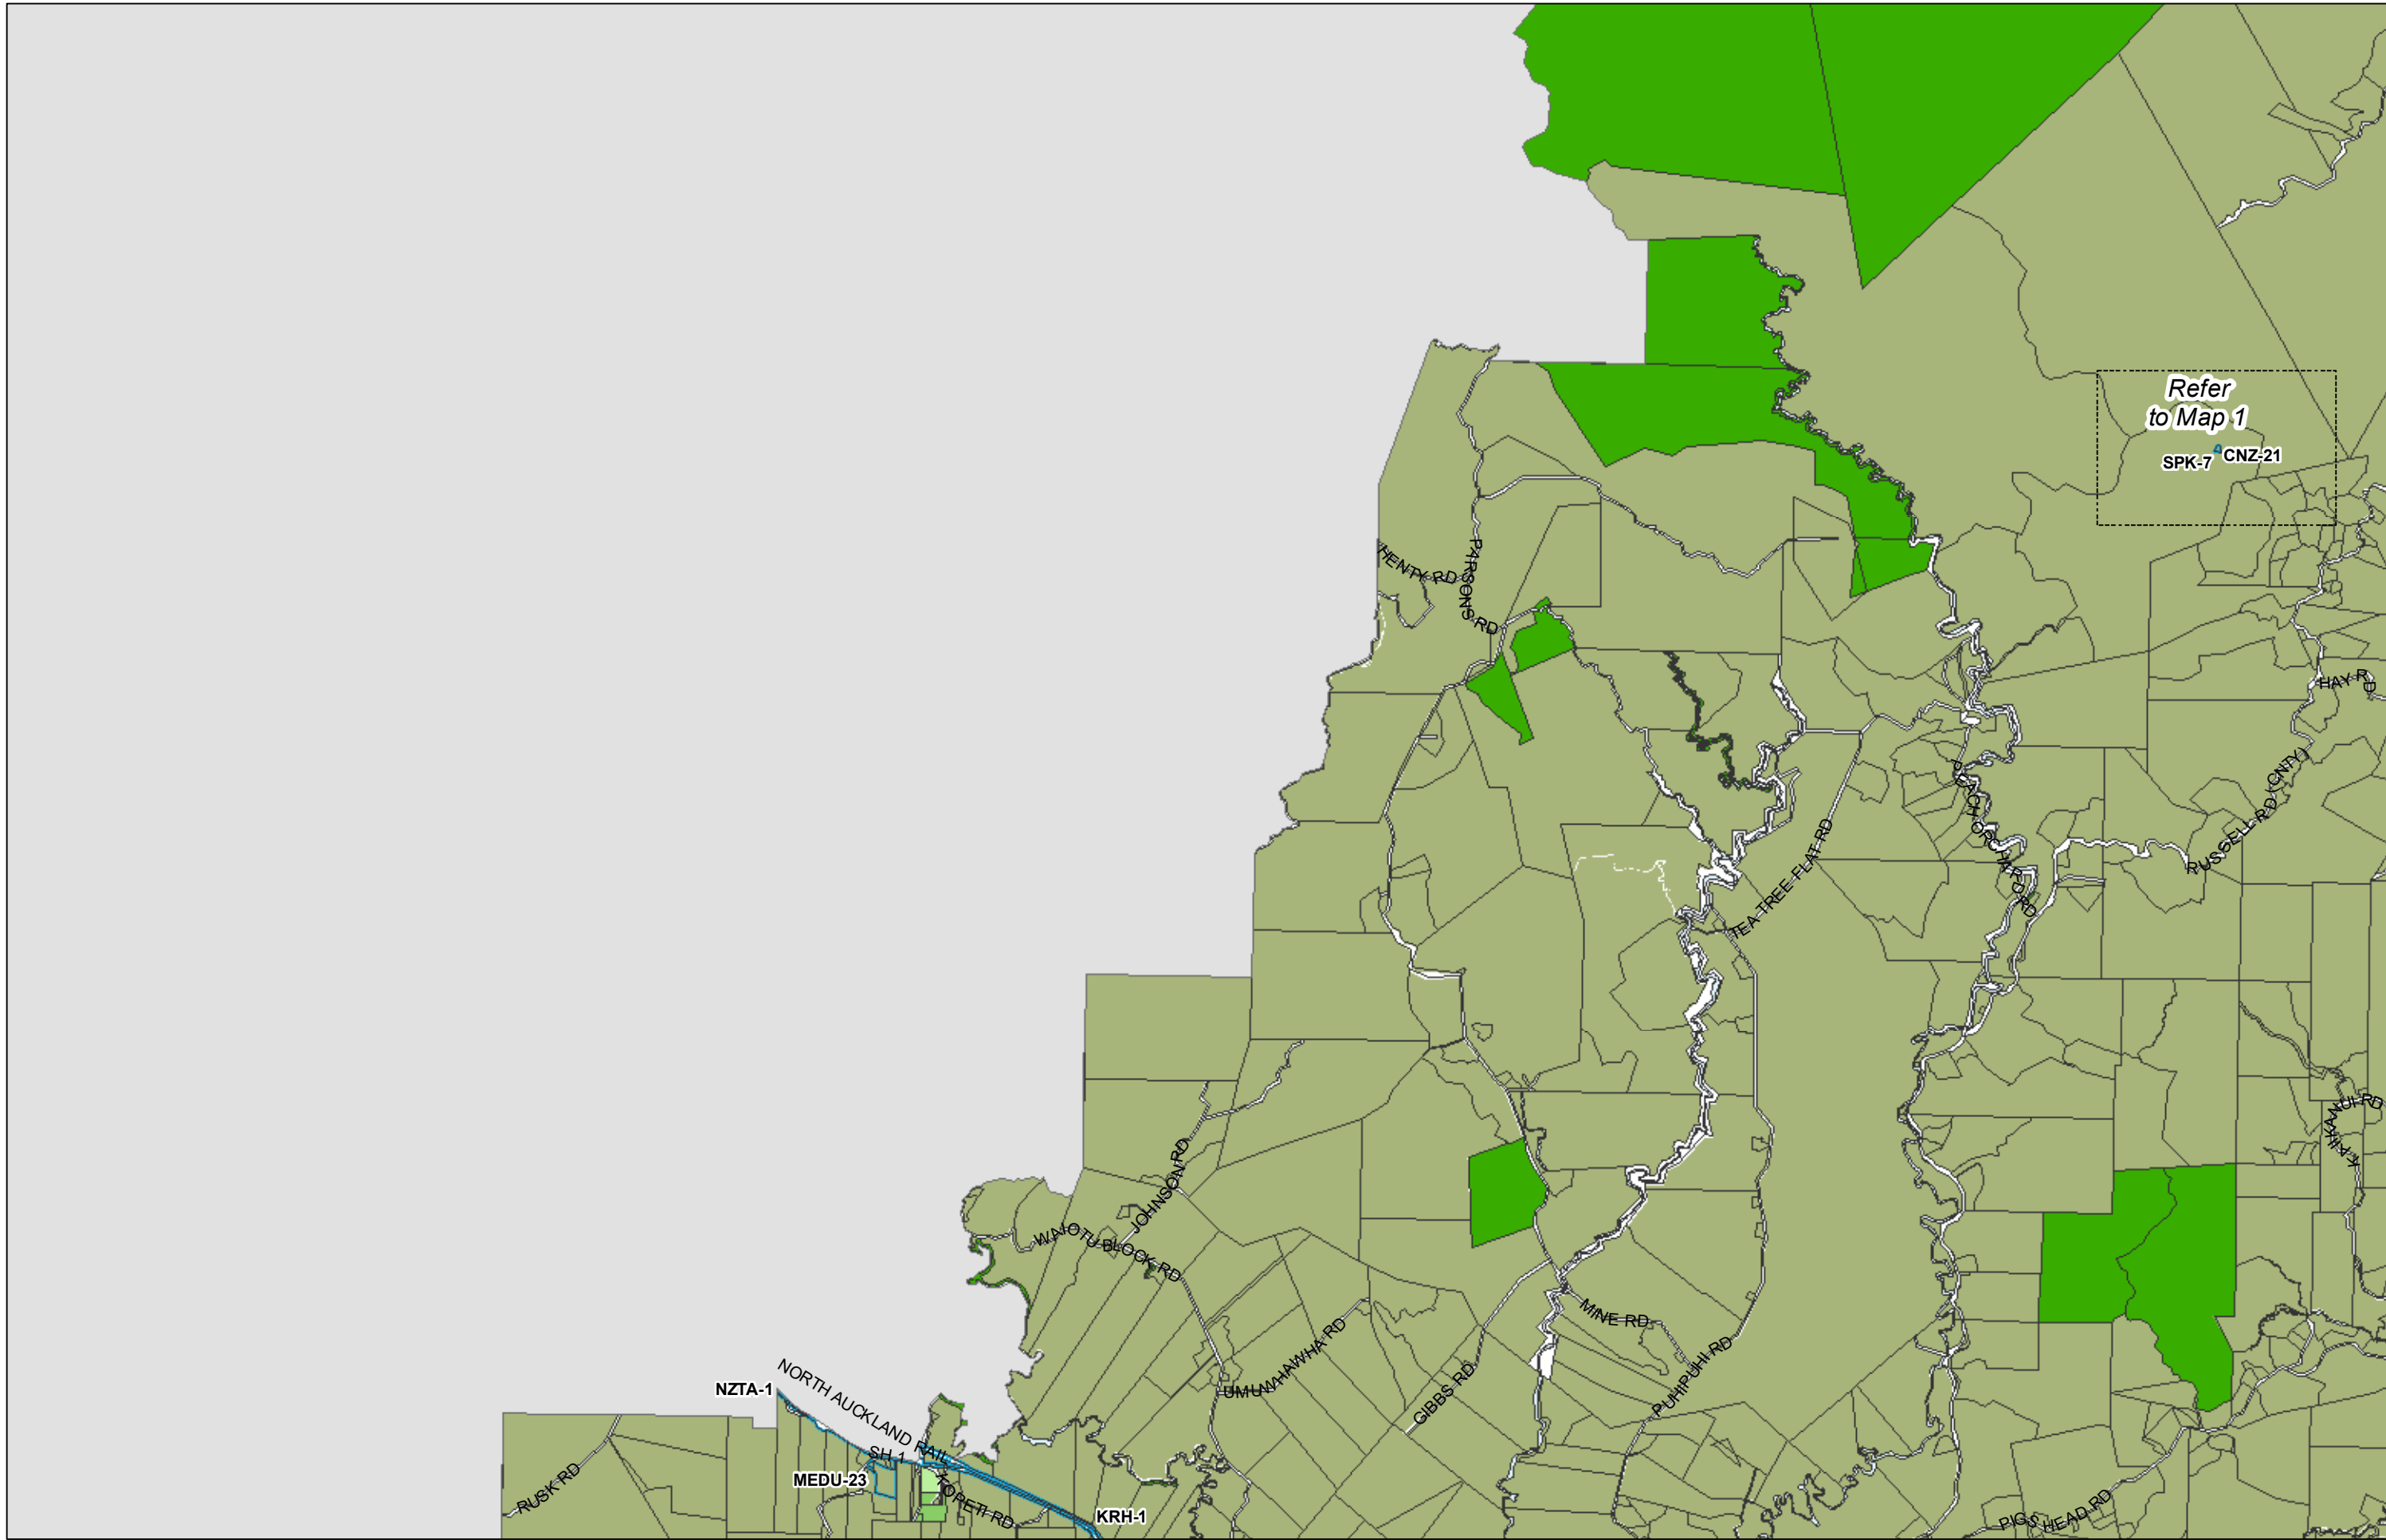

WHANGAREI DISTRICT COUNCIL OPERATIVE PLANNING MAP
Area Specific Matters - Map 2