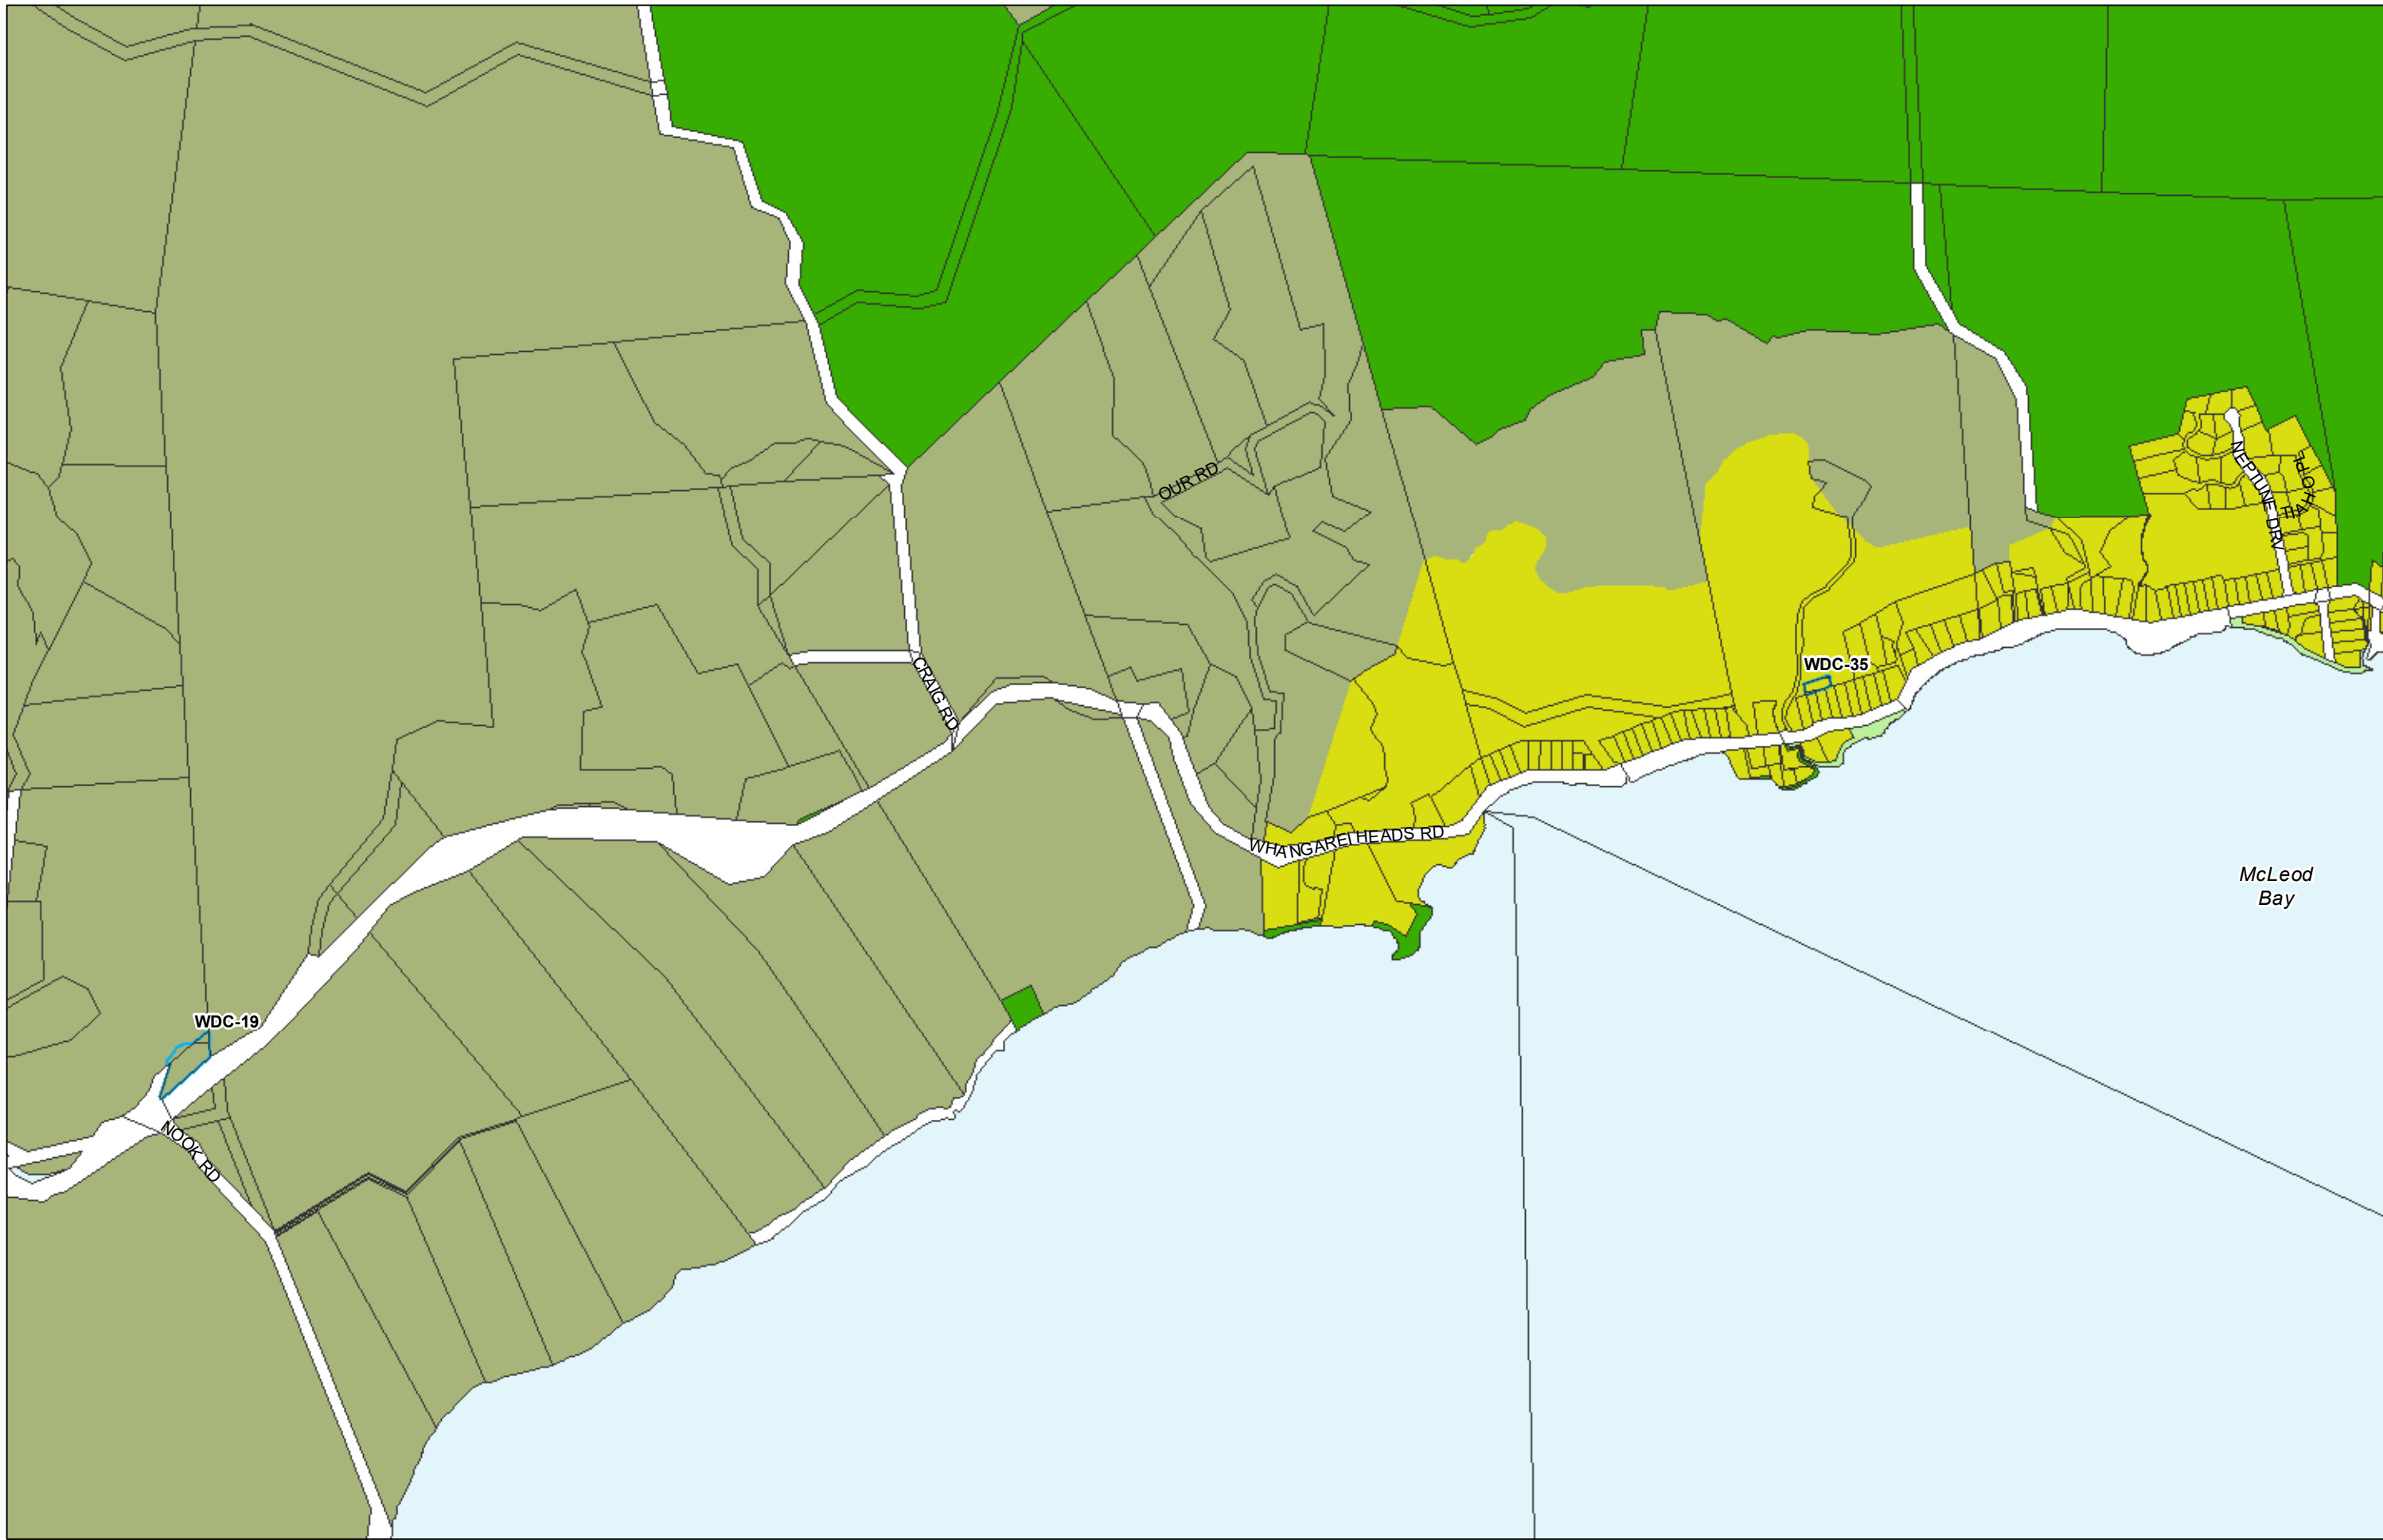

(C) Crown Copyright Reserved.

WHANGAREI DISTRICT COUNCIL OPERATIVE PLANNING MAP

**Area Specific Matters - Map 37
McLeod Bay**