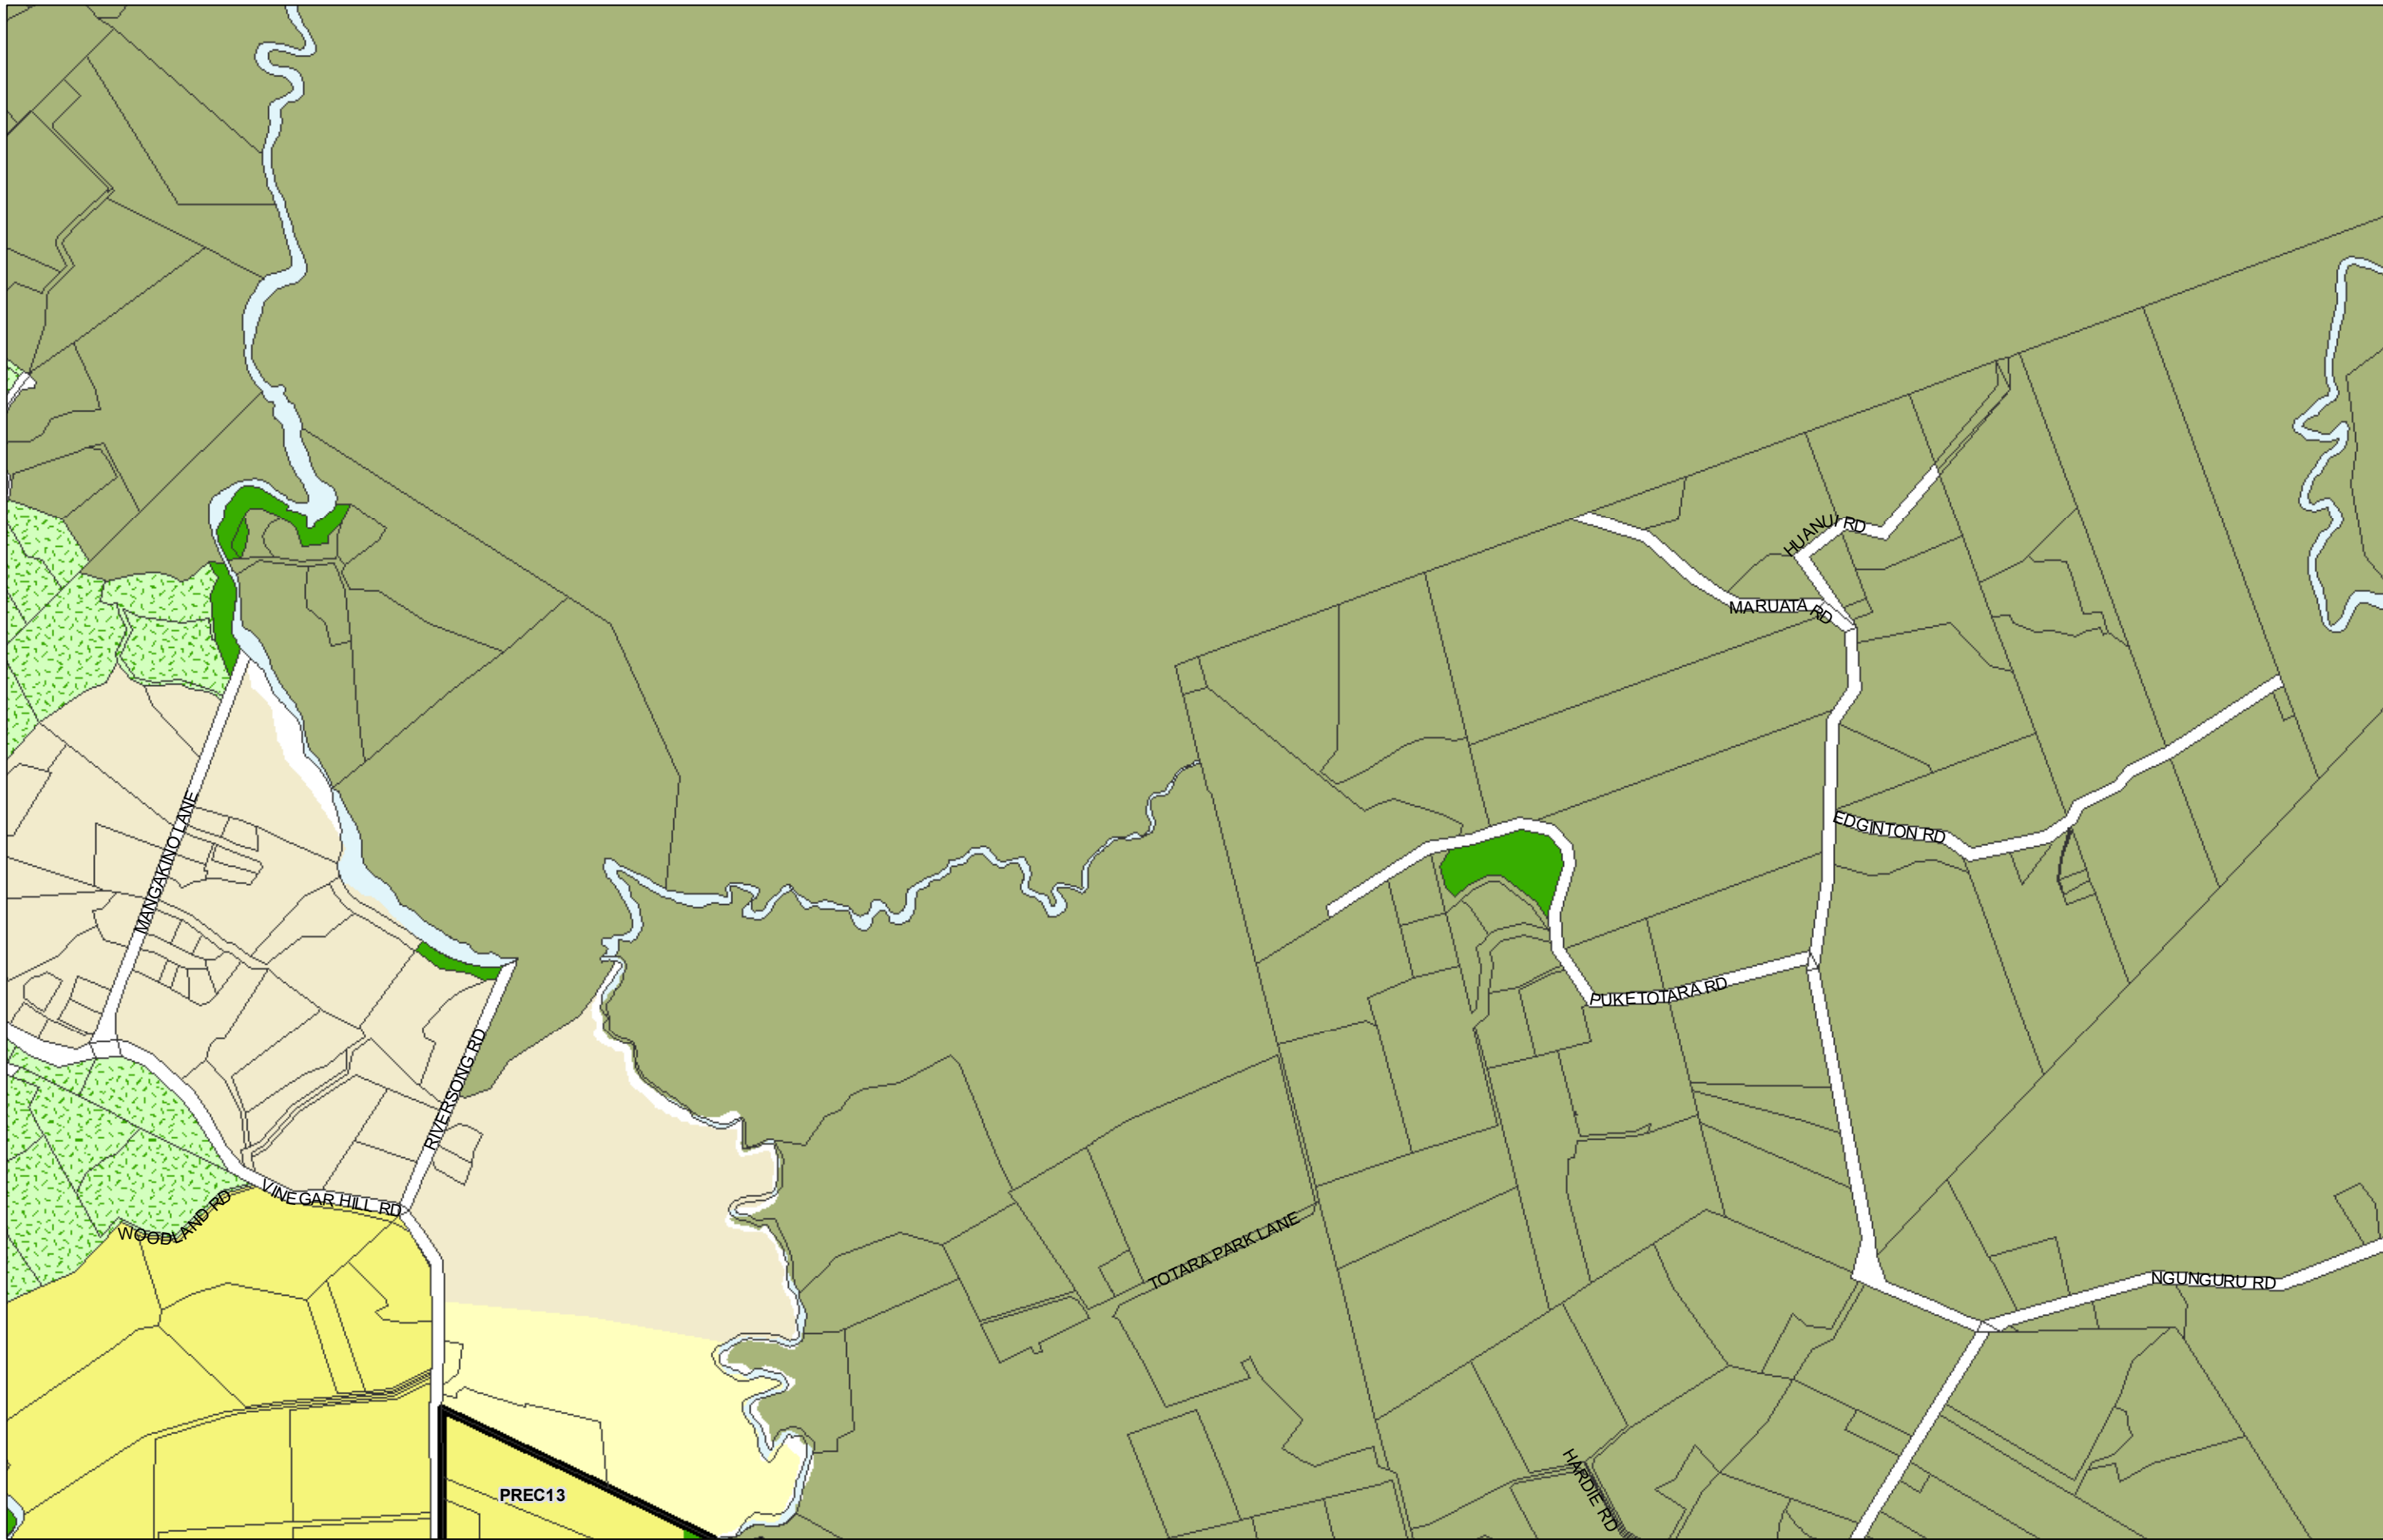

(C) Crown Copyright Reserved.

WHANGAREI DISTRICT COUNCIL OPERATIVE PLANNING MAP

**Area Specific Matters - Map 56
Tikipunga North**