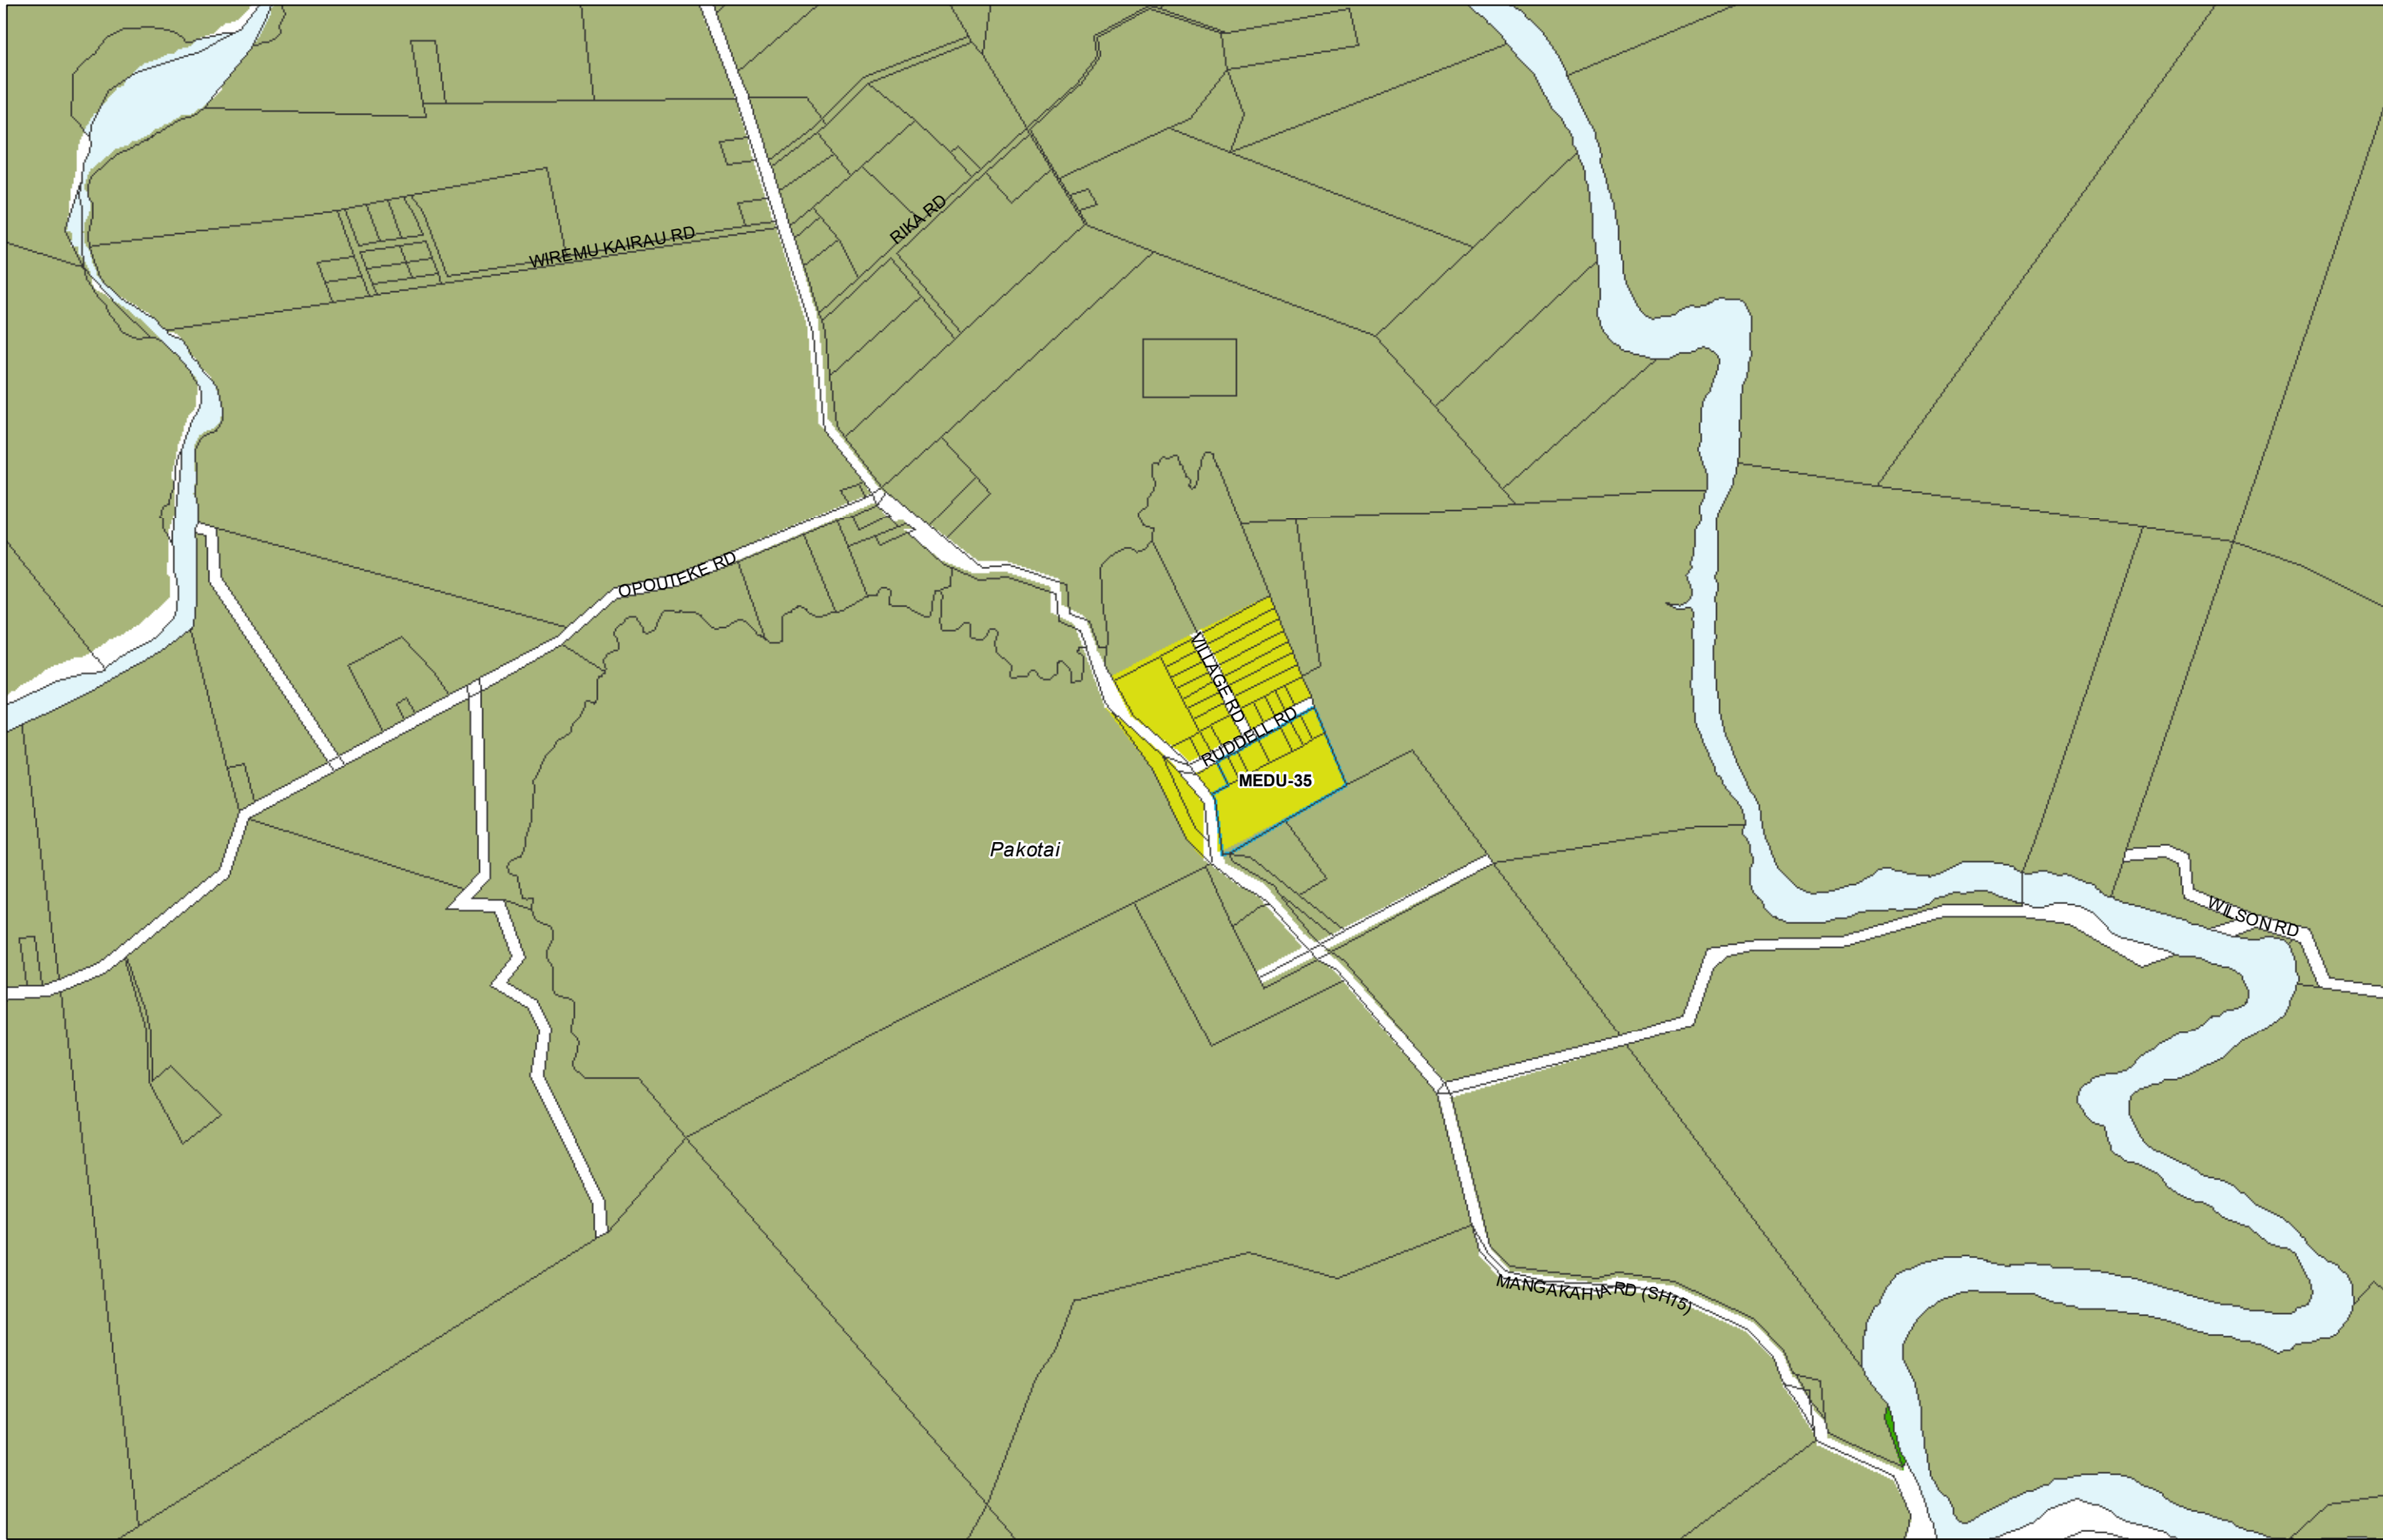

(C) Crown Copyright Reserved.

WHANGAREI DISTRICT COUNCIL OPERATIVE PLANNING MAP

**Area Specific Matters - Map 79
Pakotai**