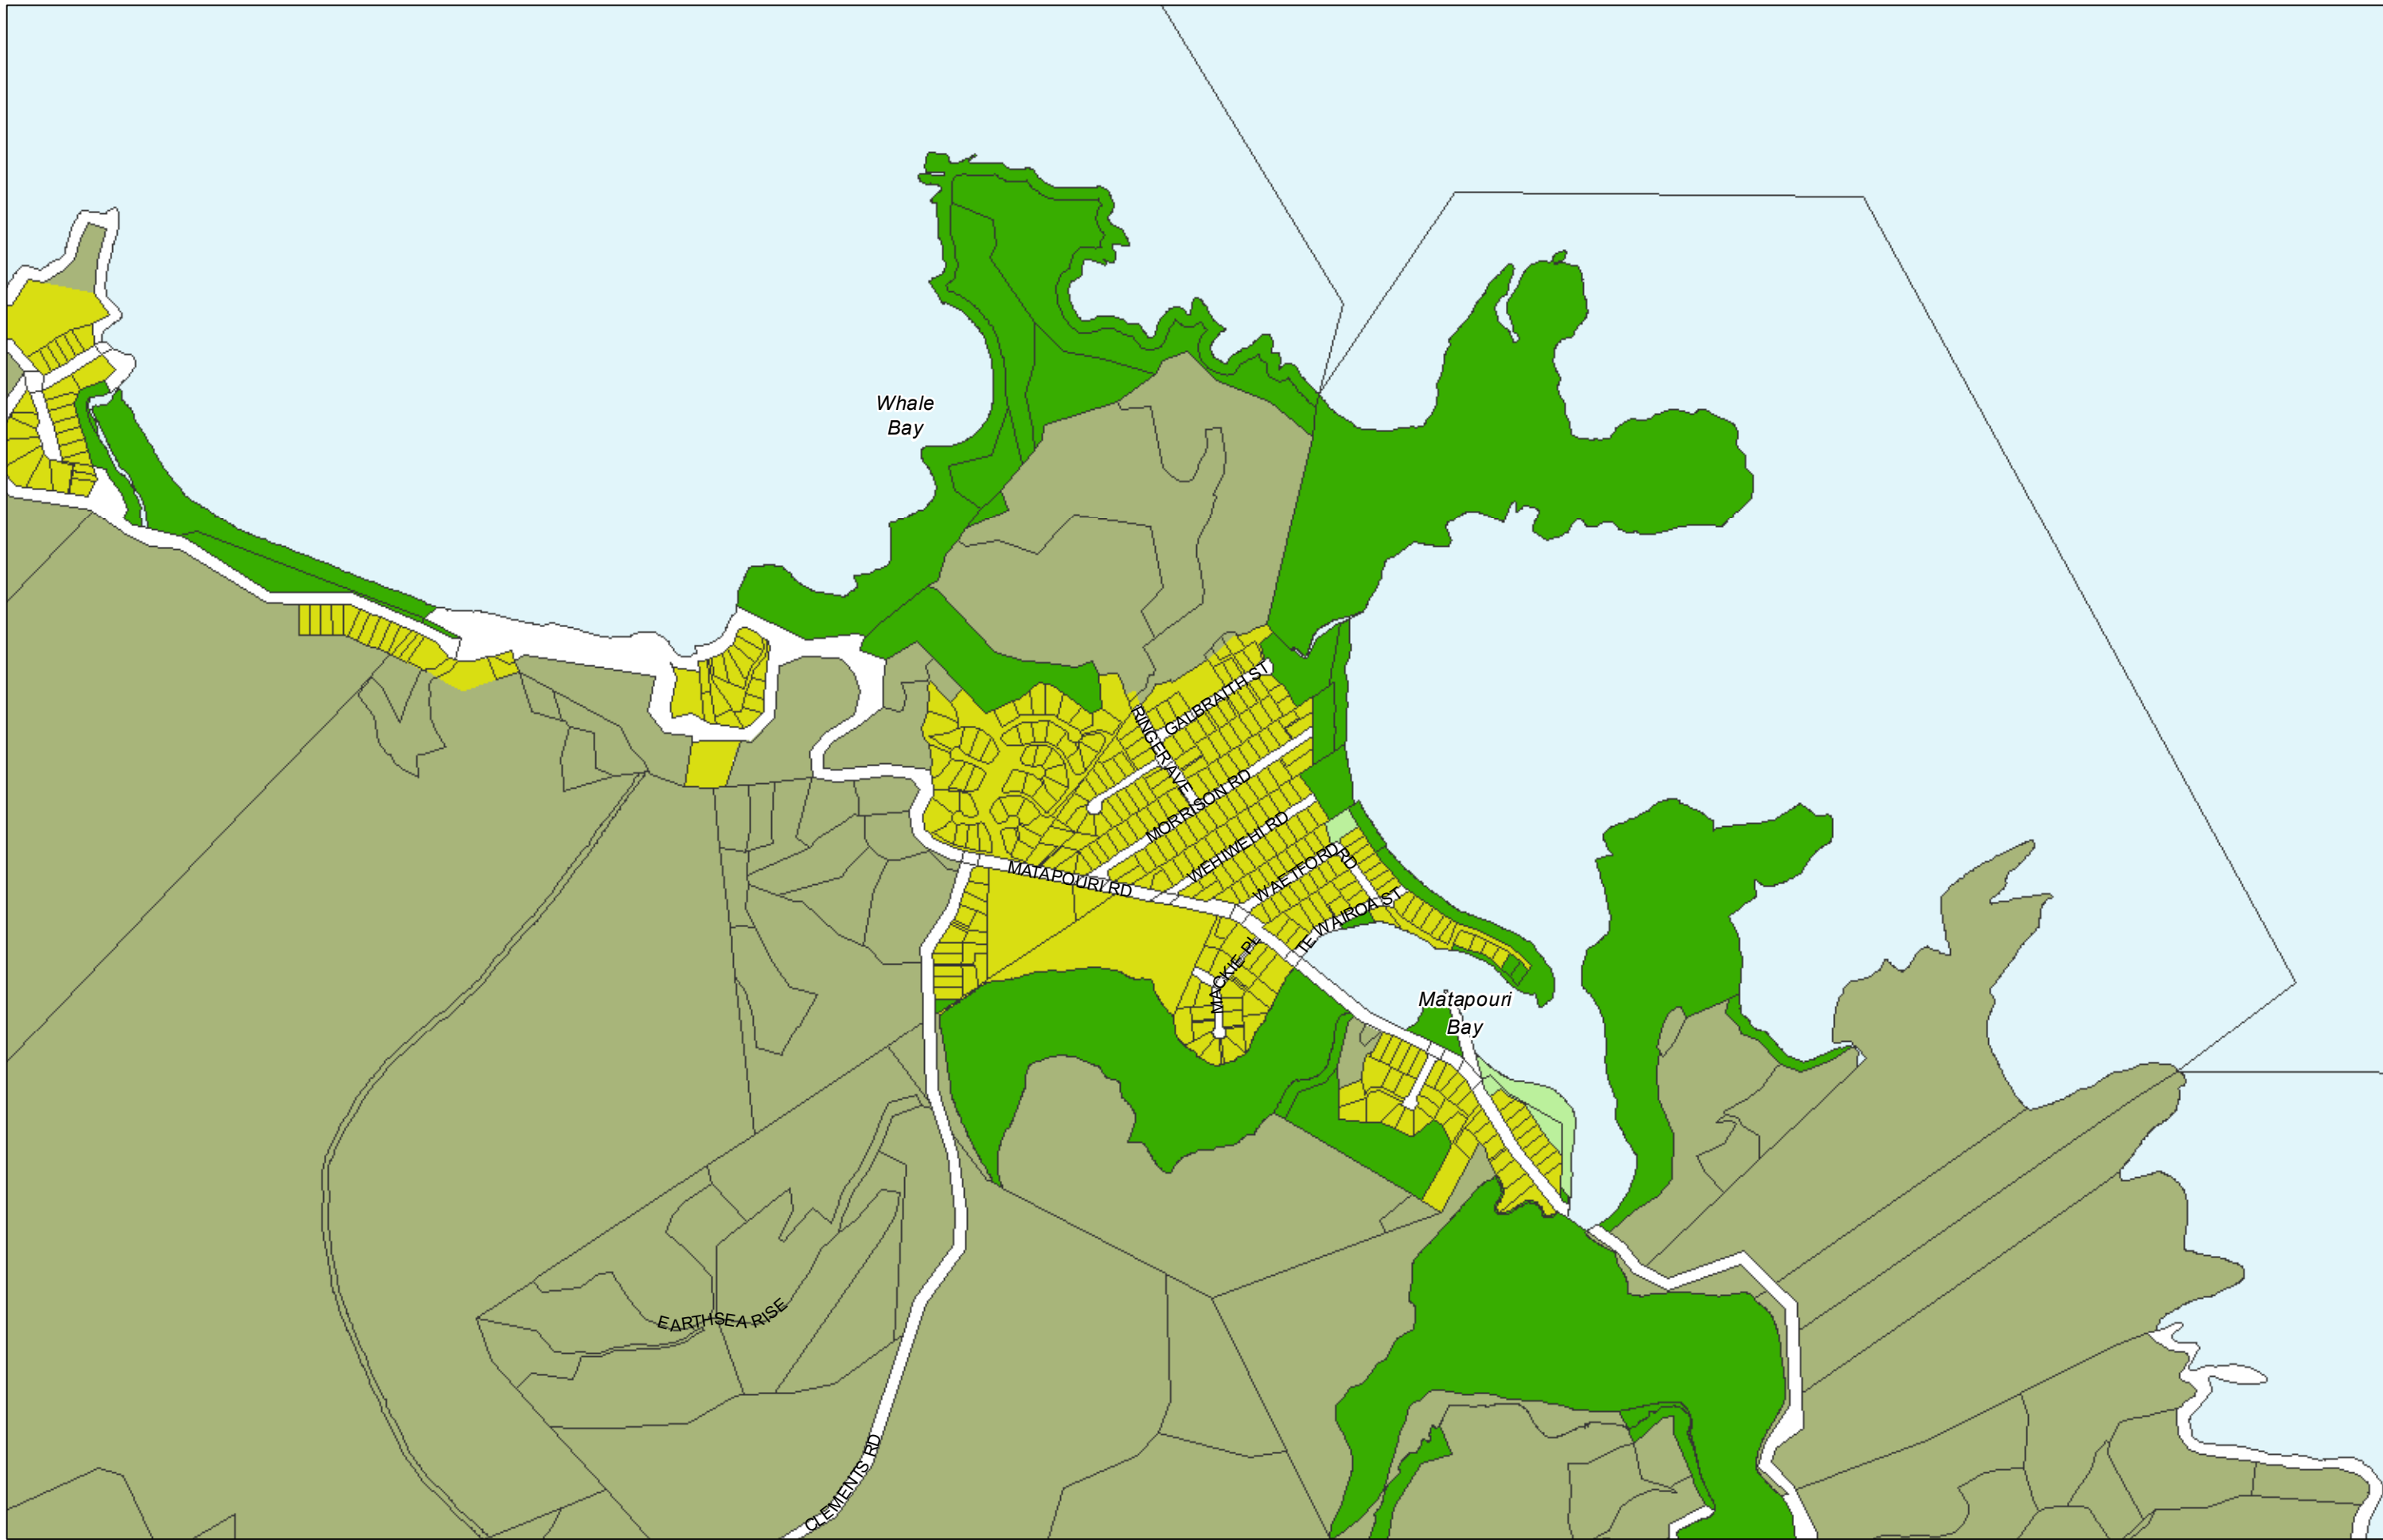

(C) Crown Copyright Reserved.

WHANGAREI DISTRICT COUNCIL OPERATIVE PLANNING MAP

**Area Specific Matters - Map 28
Matapouri**