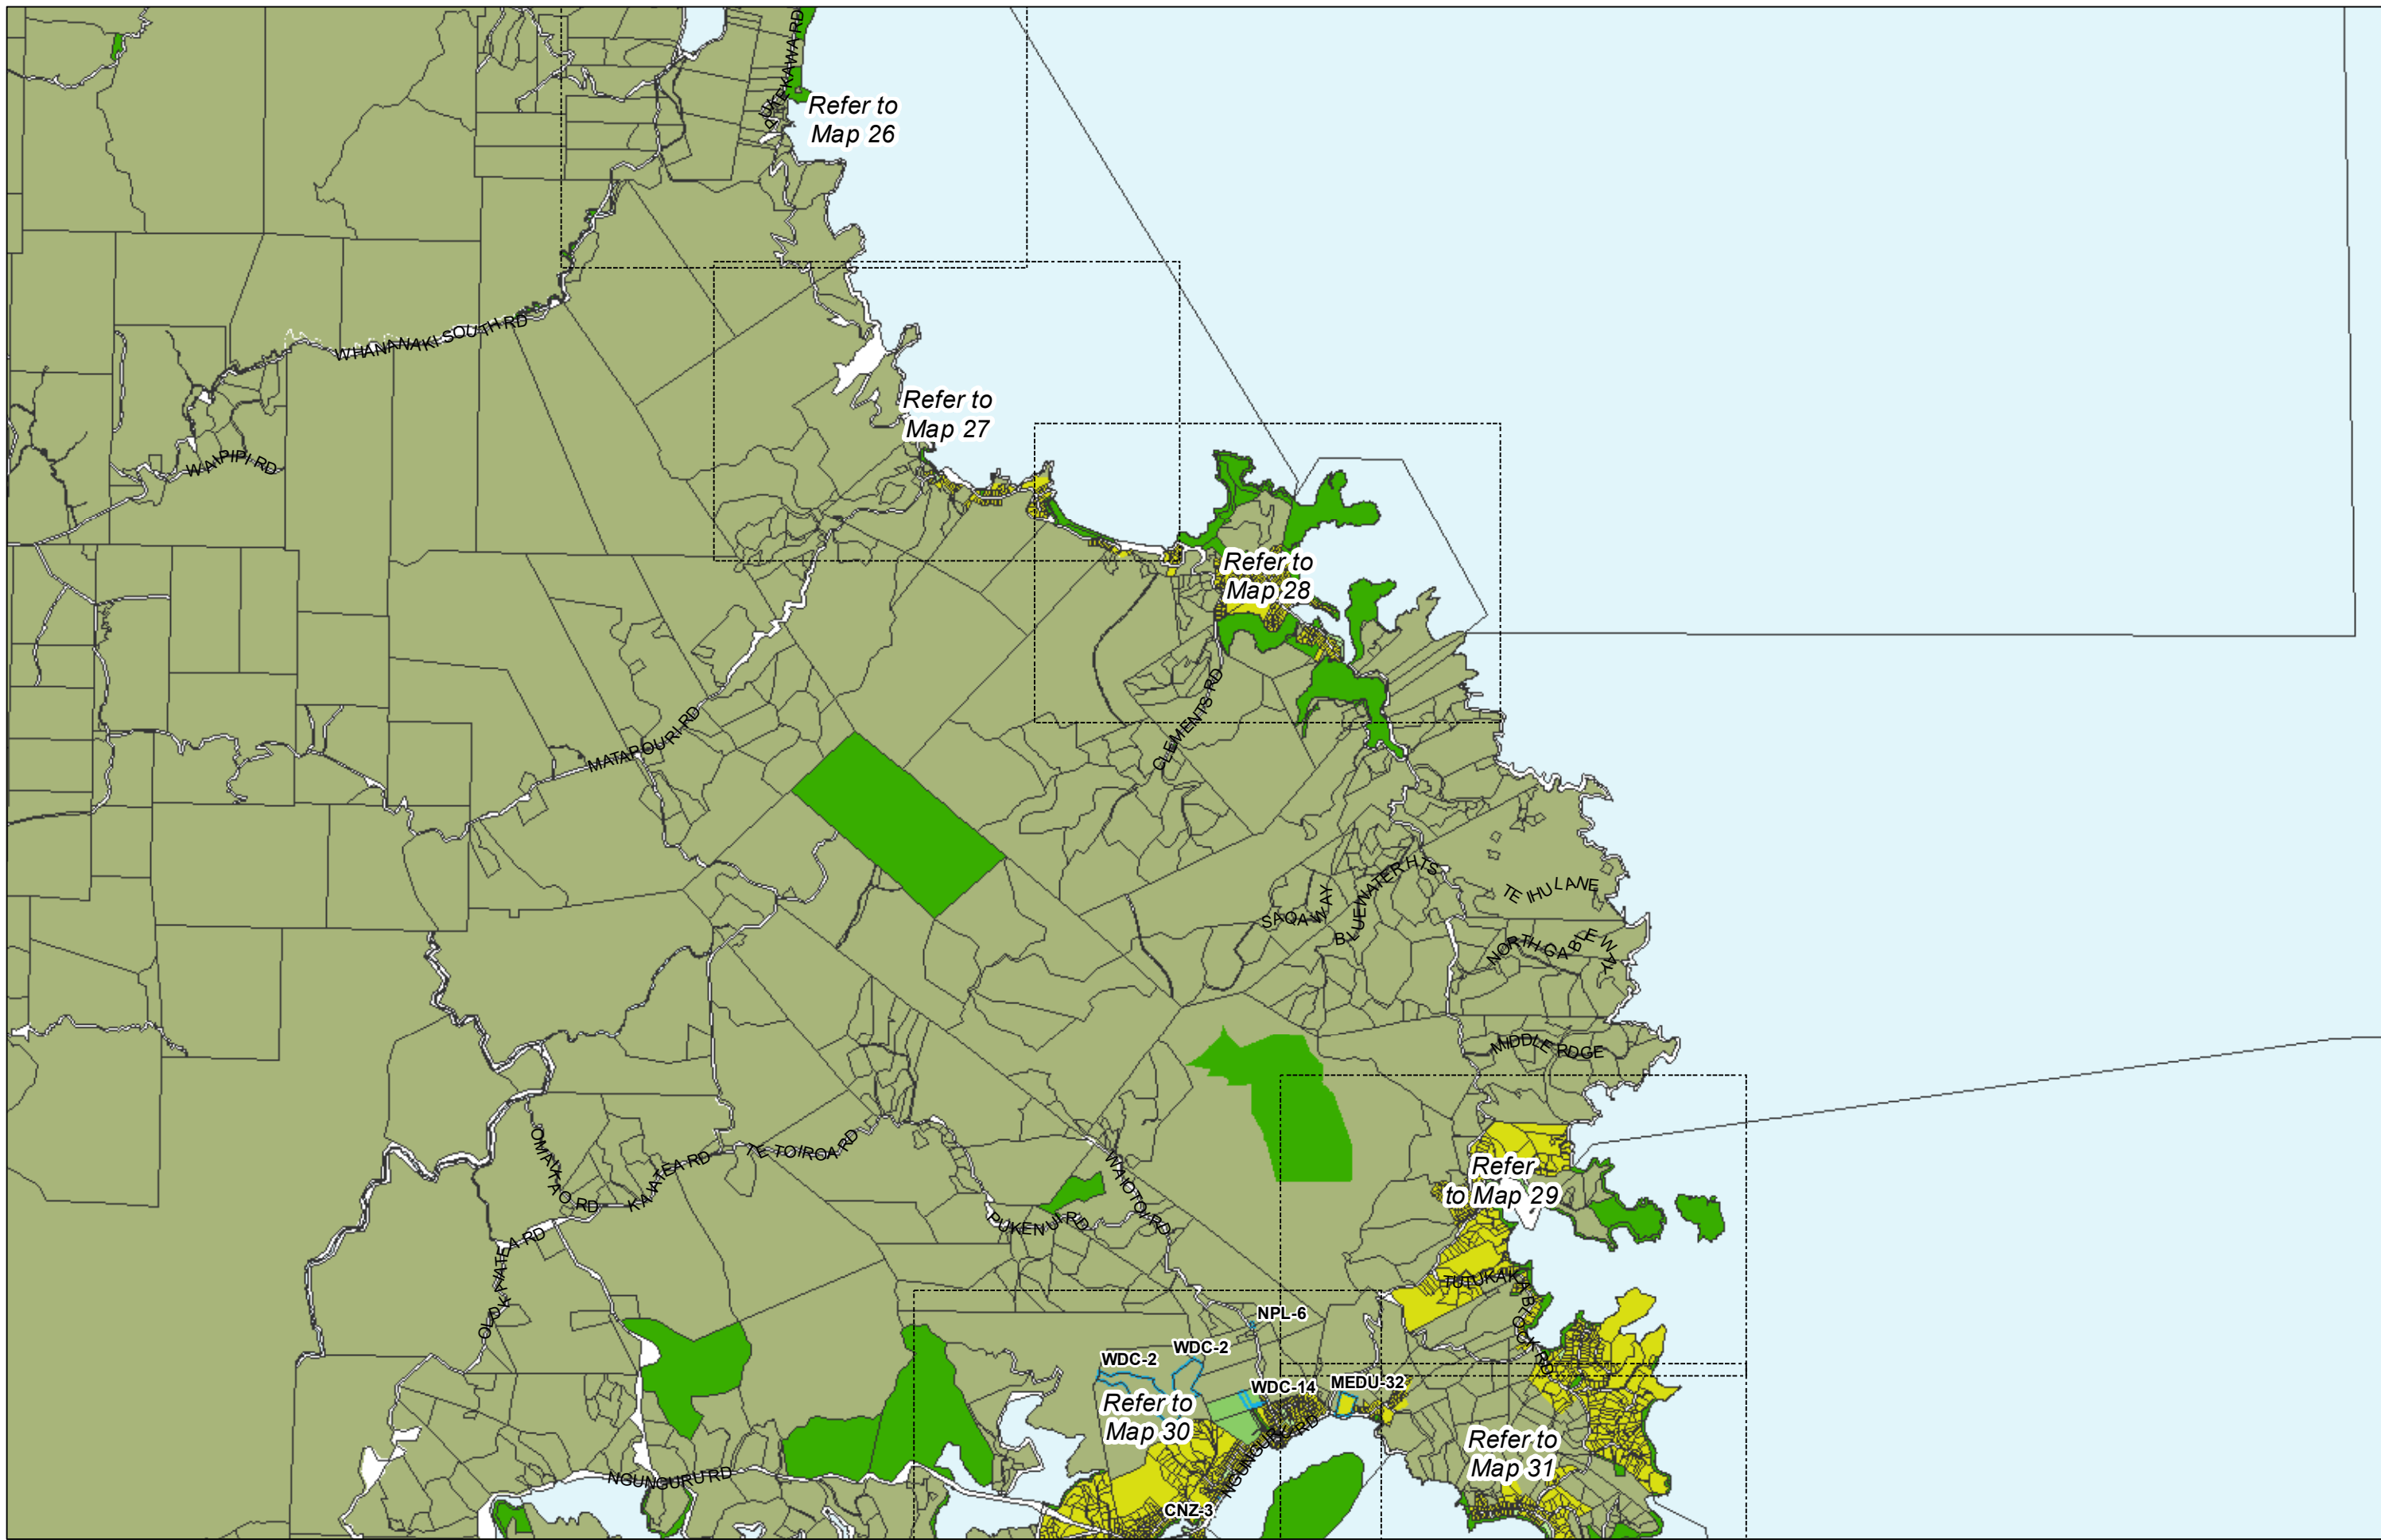

(C) Crown Copyright Reserved.

WHANGAREI DISTRICT COUNCIL OPERATIVE PLANNING MAP

Area Specific Matters - Map 6