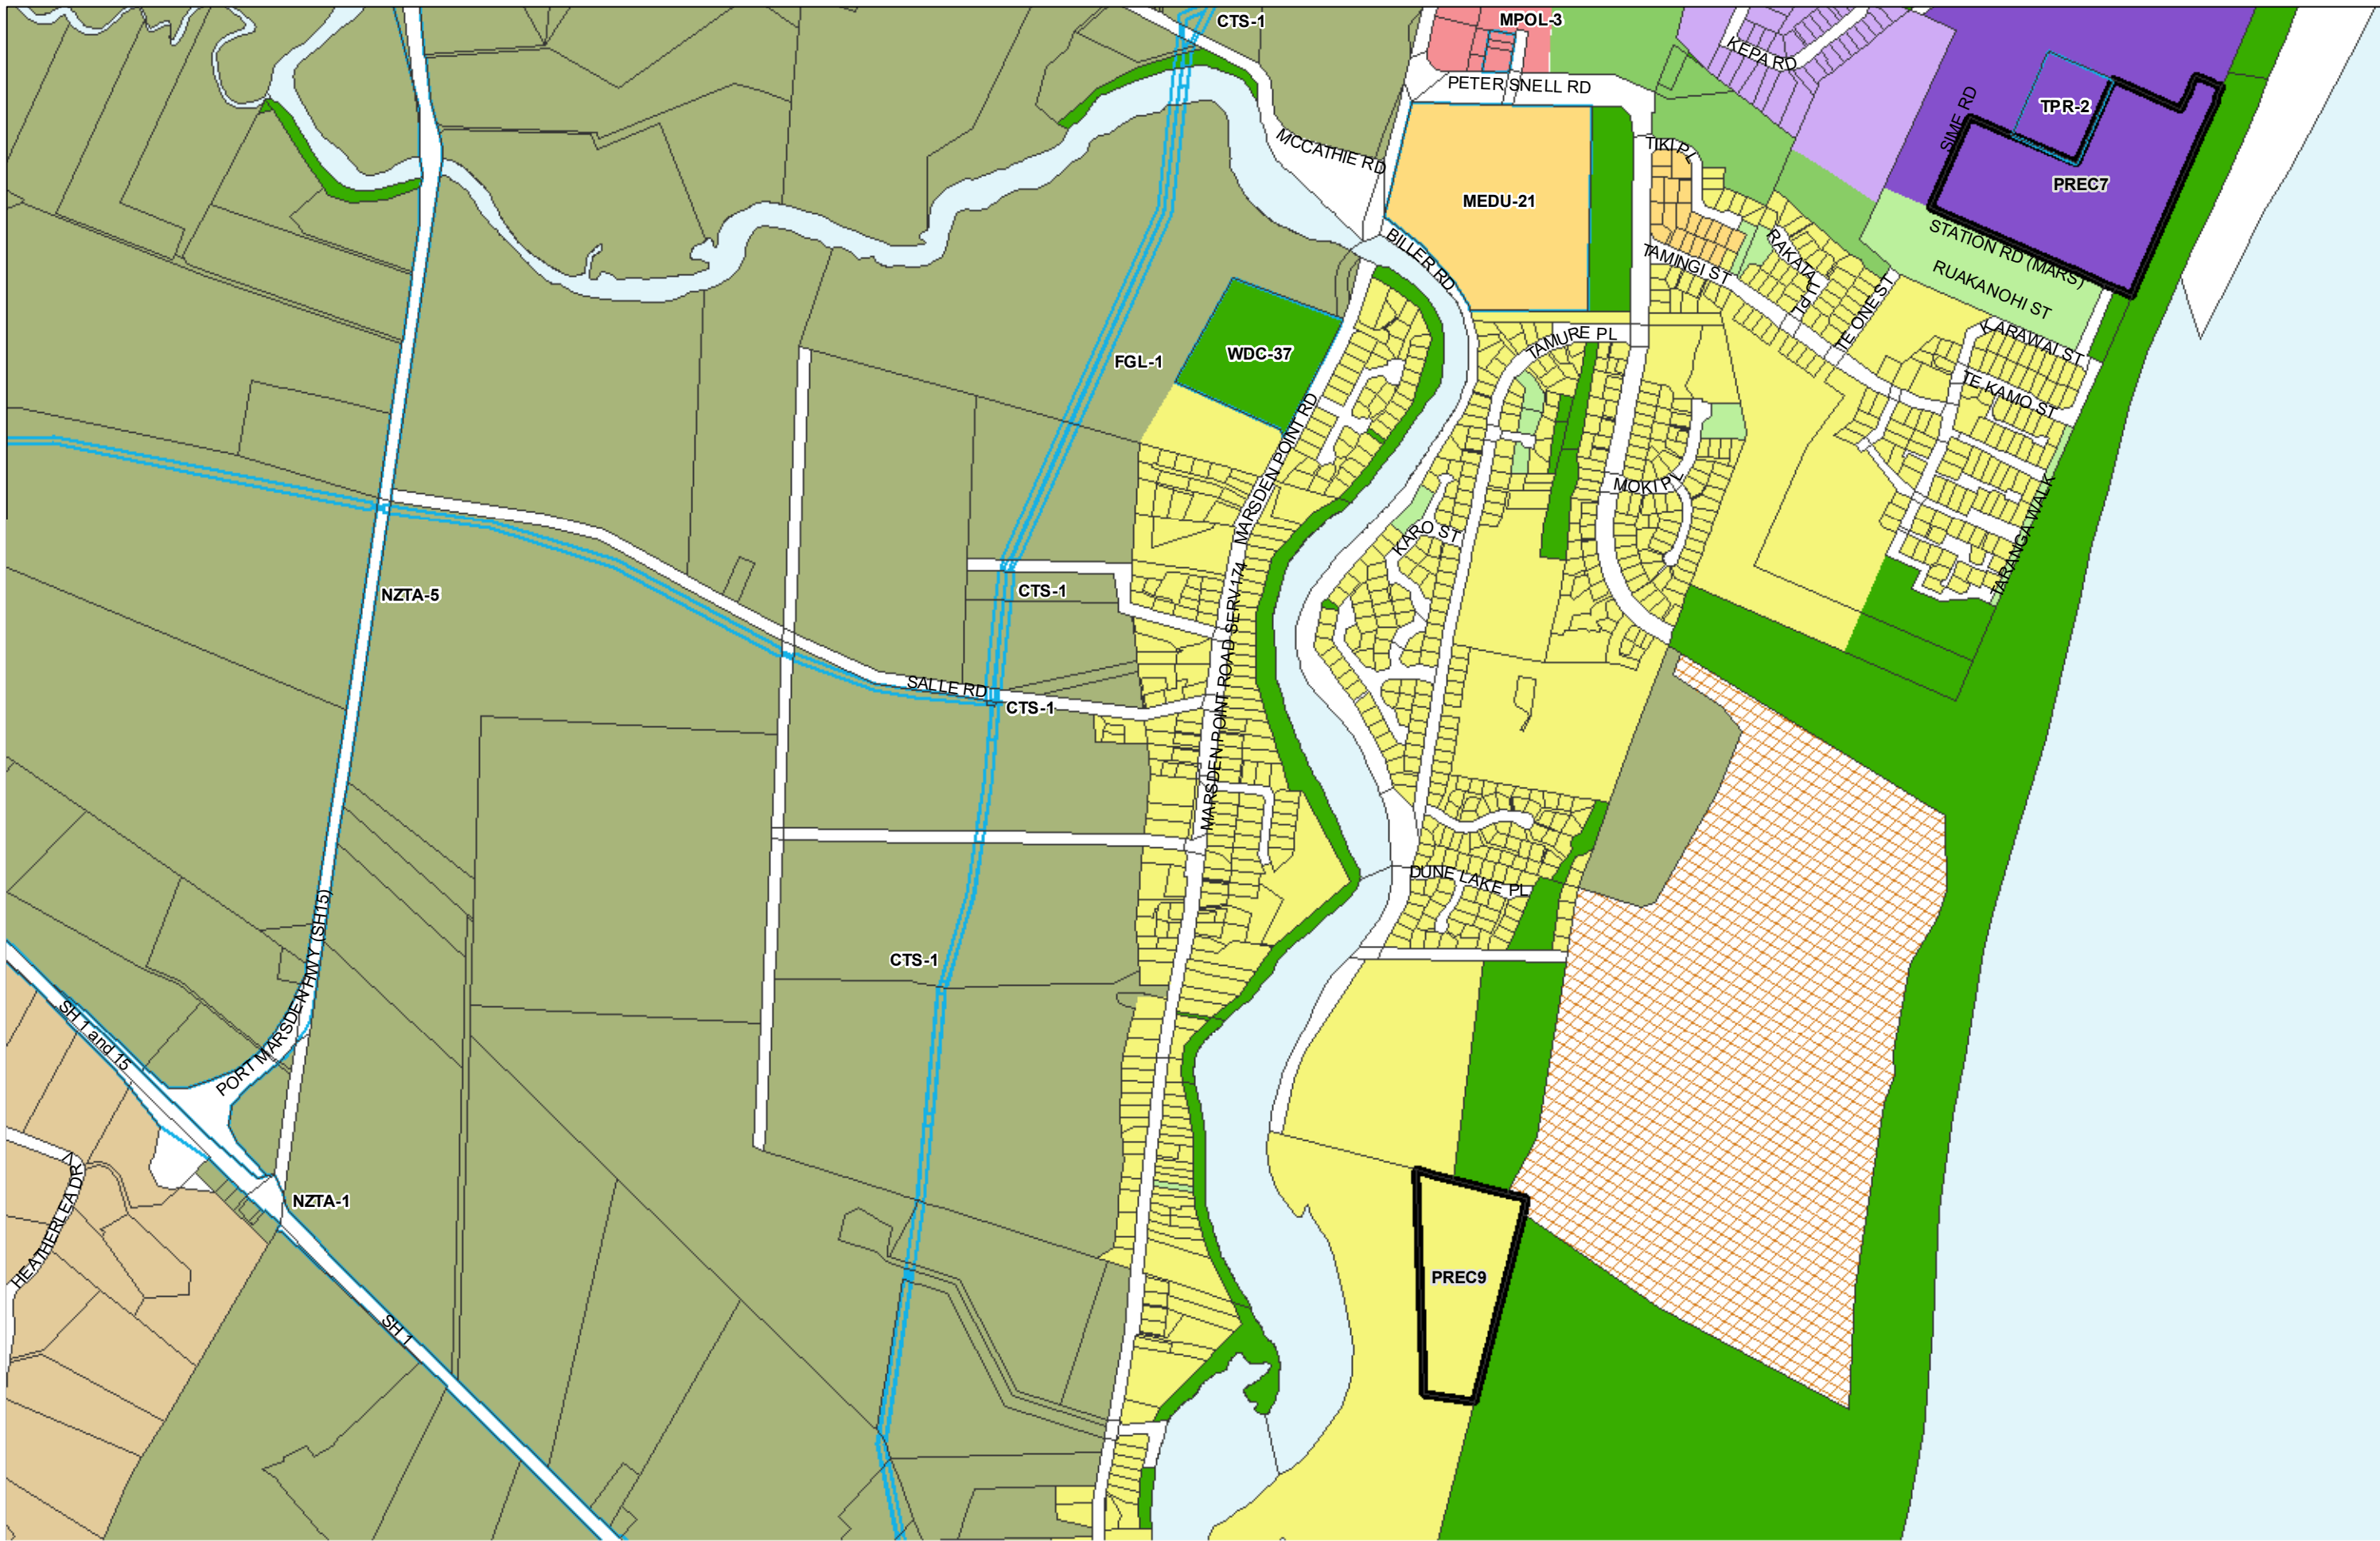

WHANGAREI DISTRICT COUNCIL OPERATIVE PLANNING MAP
Area Specific Matters - Map 46
Ruakaka