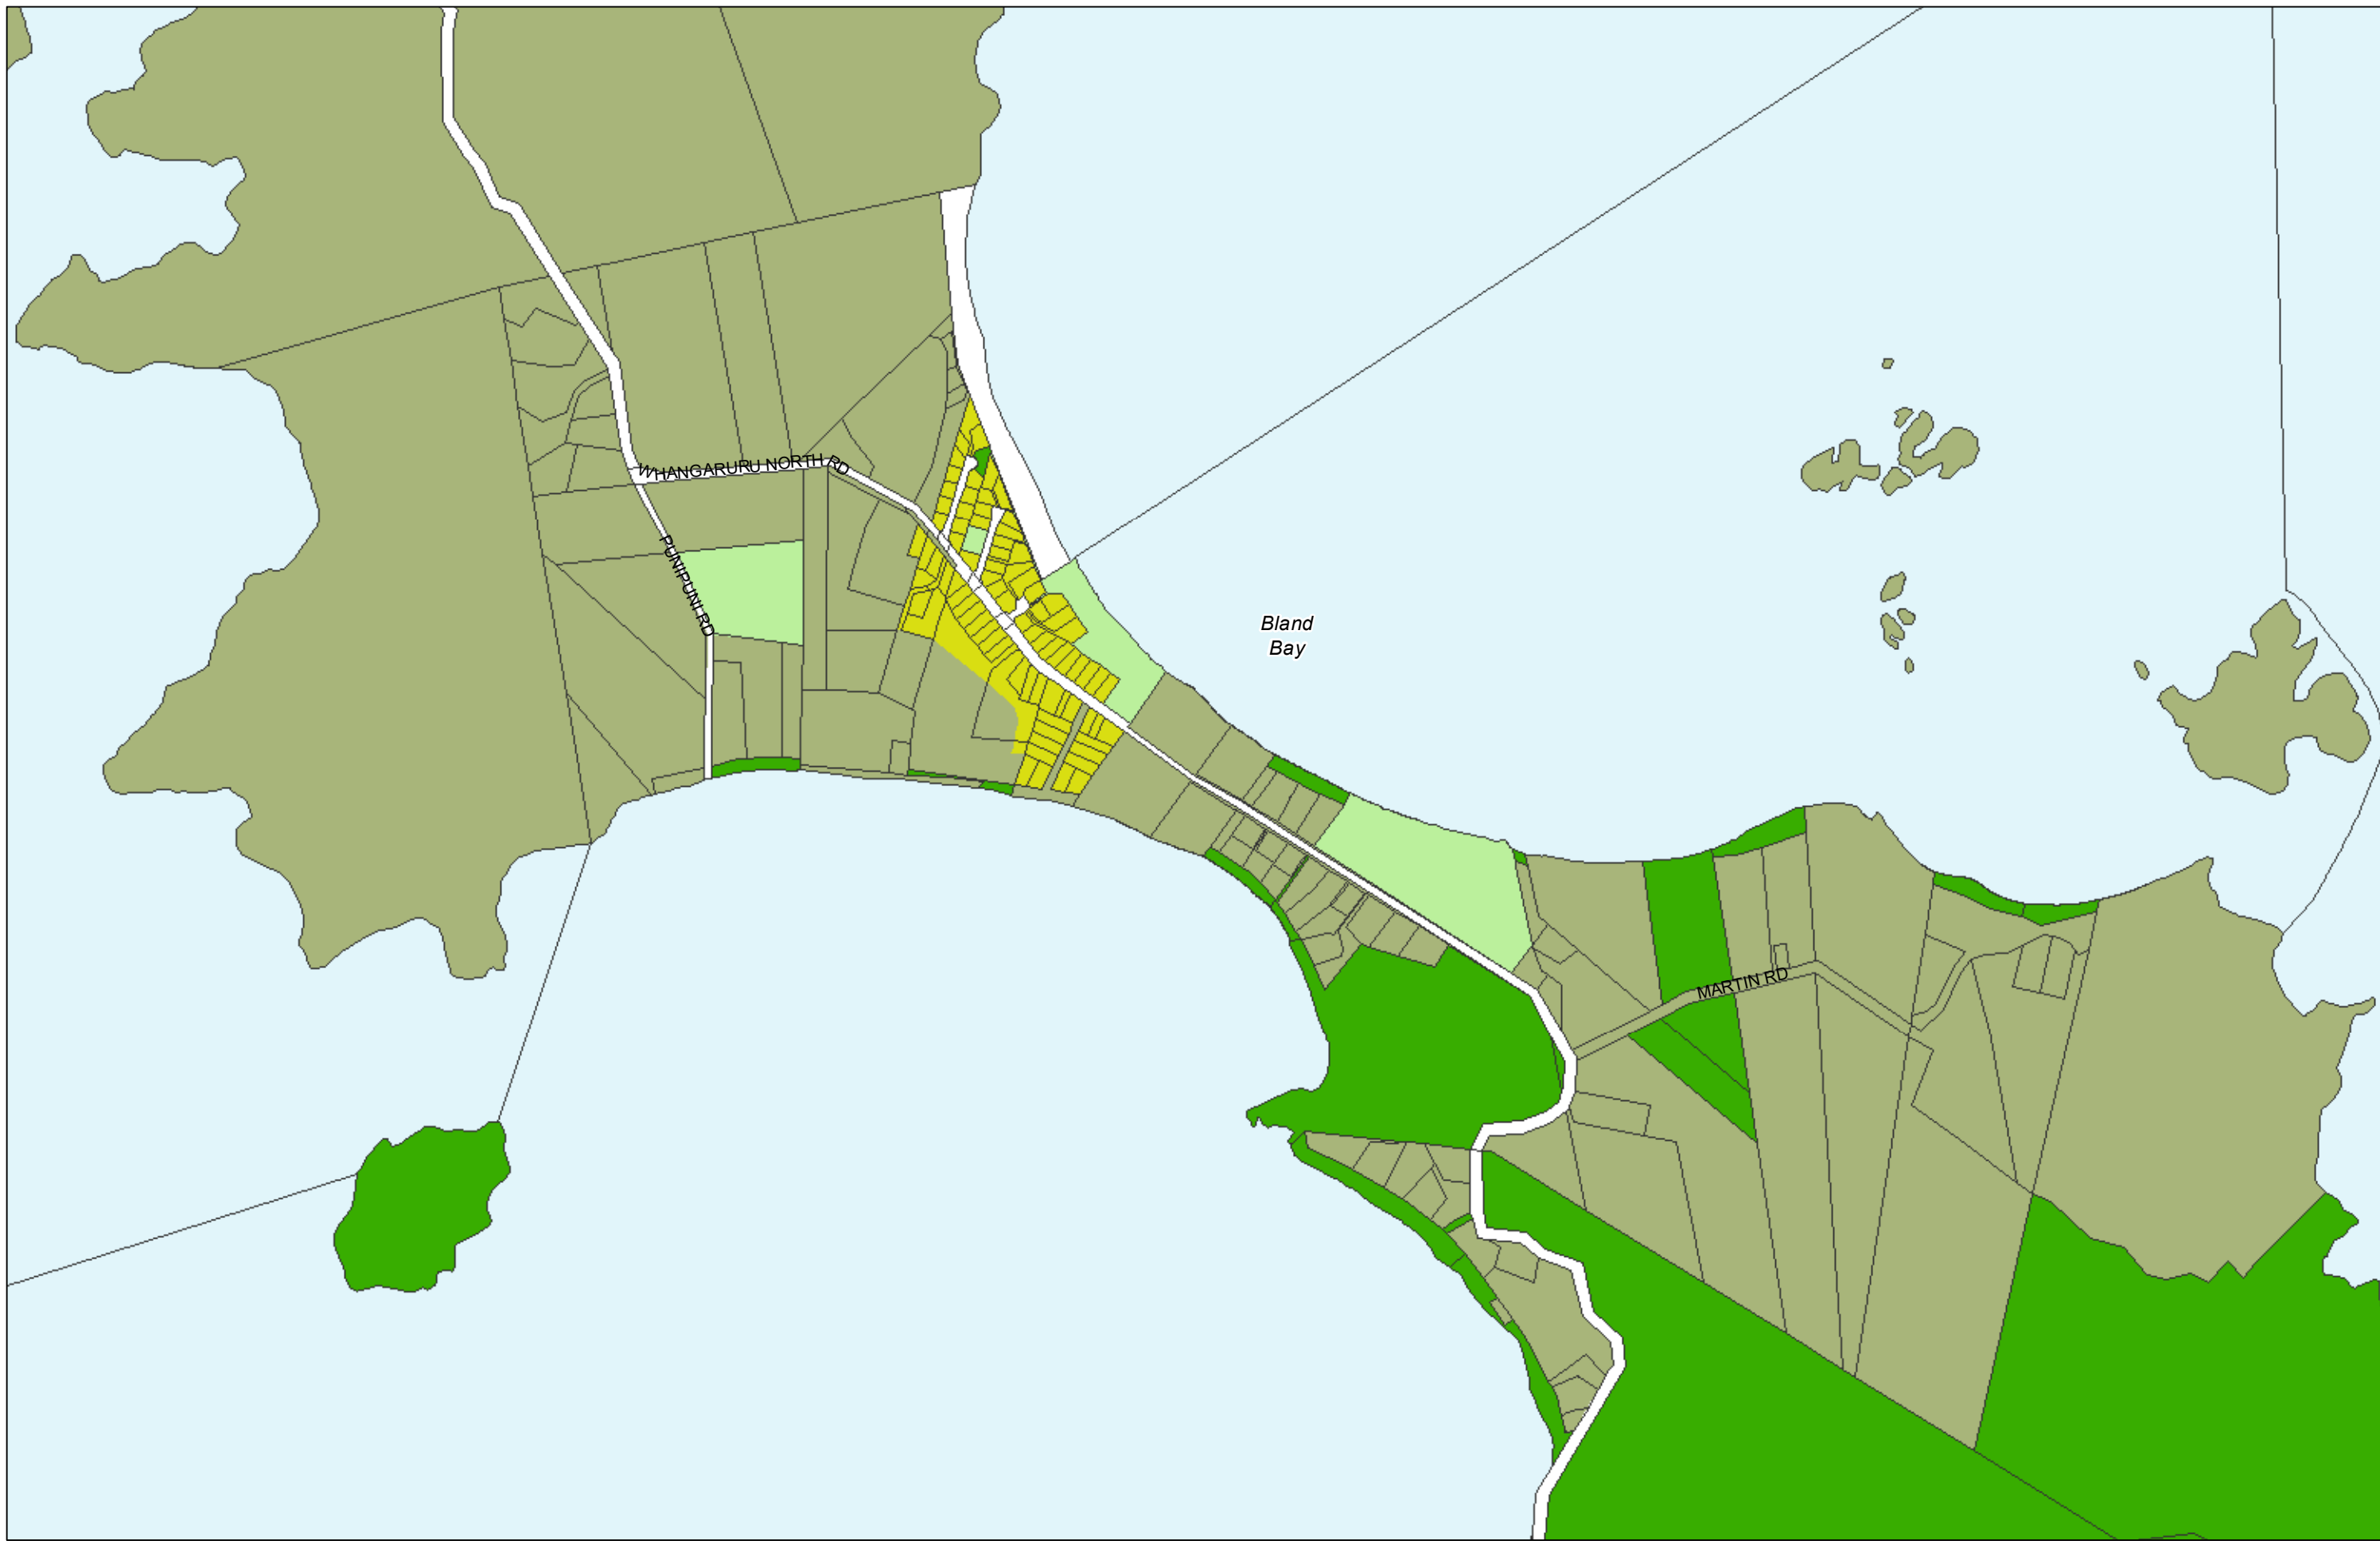

WHANGAREI DISTRICT COUNCIL OPERATIVE PLANNING MAP

**Area Specific Matters - Map 21
Whangaruru/Bland Bay**