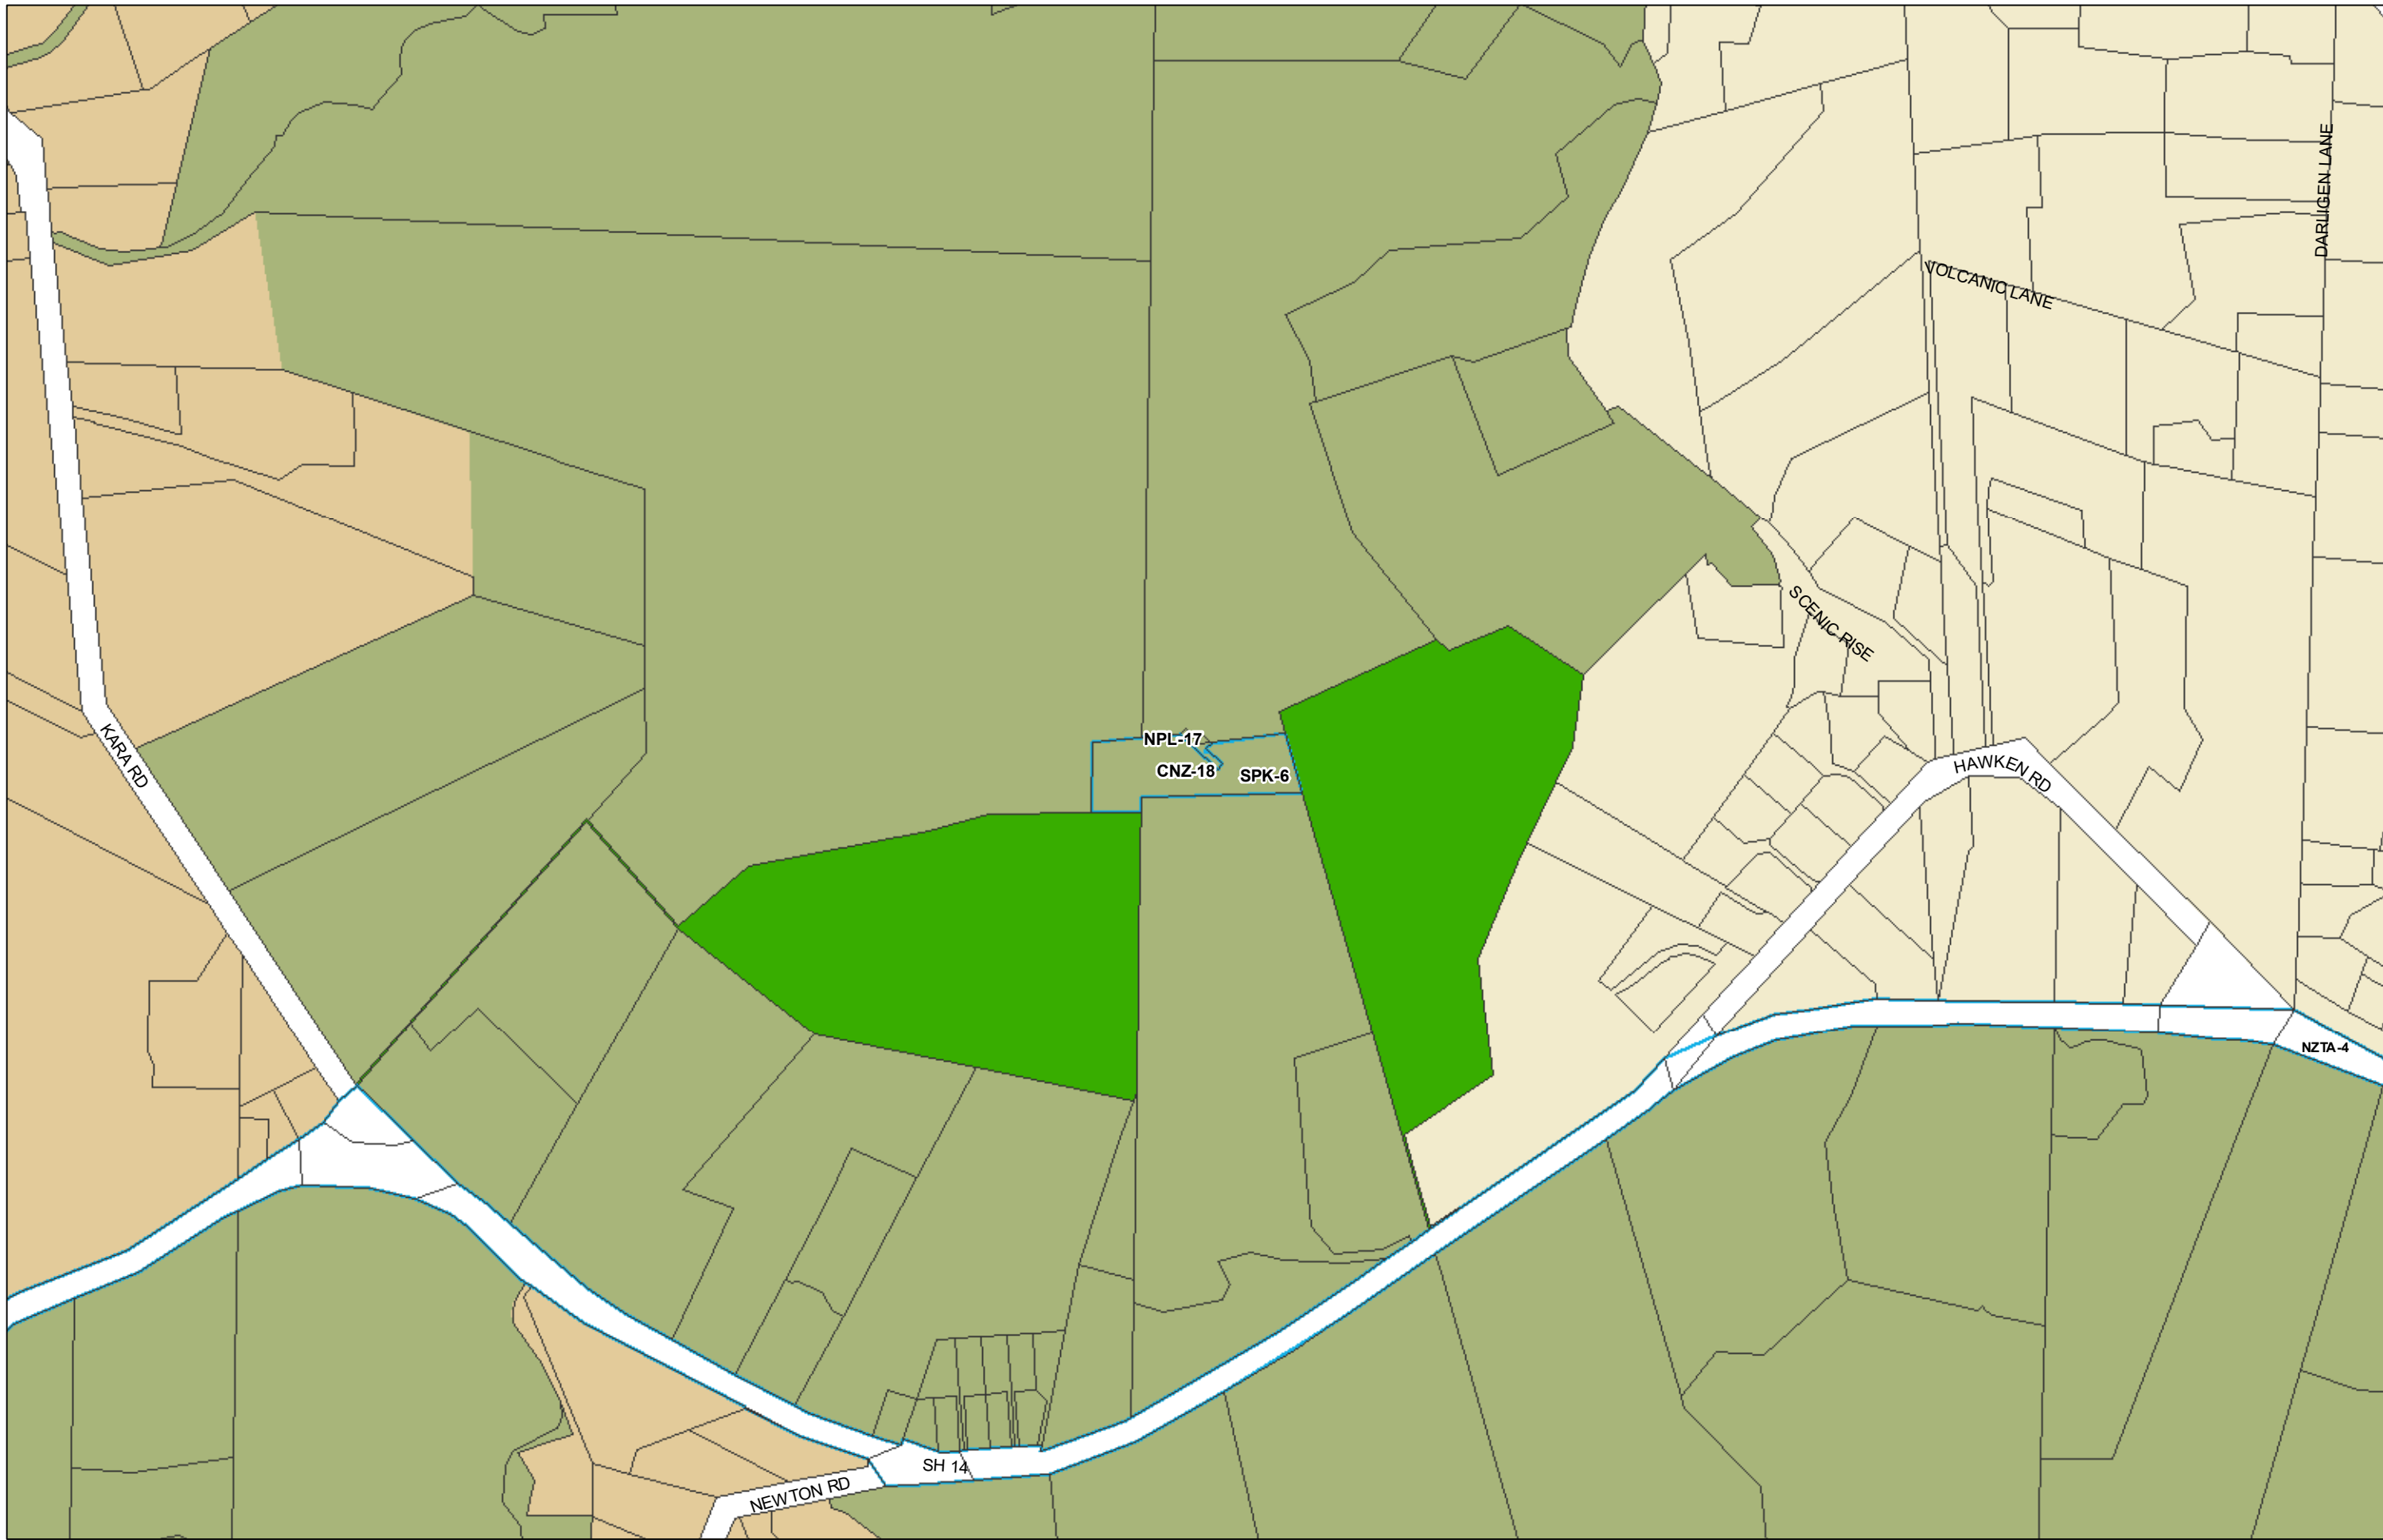

(C) Crown Copyright Reserved.

WHANGAREI DISTRICT COUNCIL OPERATIVE PLANNING MAP

Area Specific Matters - Map 10-1 Companion Map 3