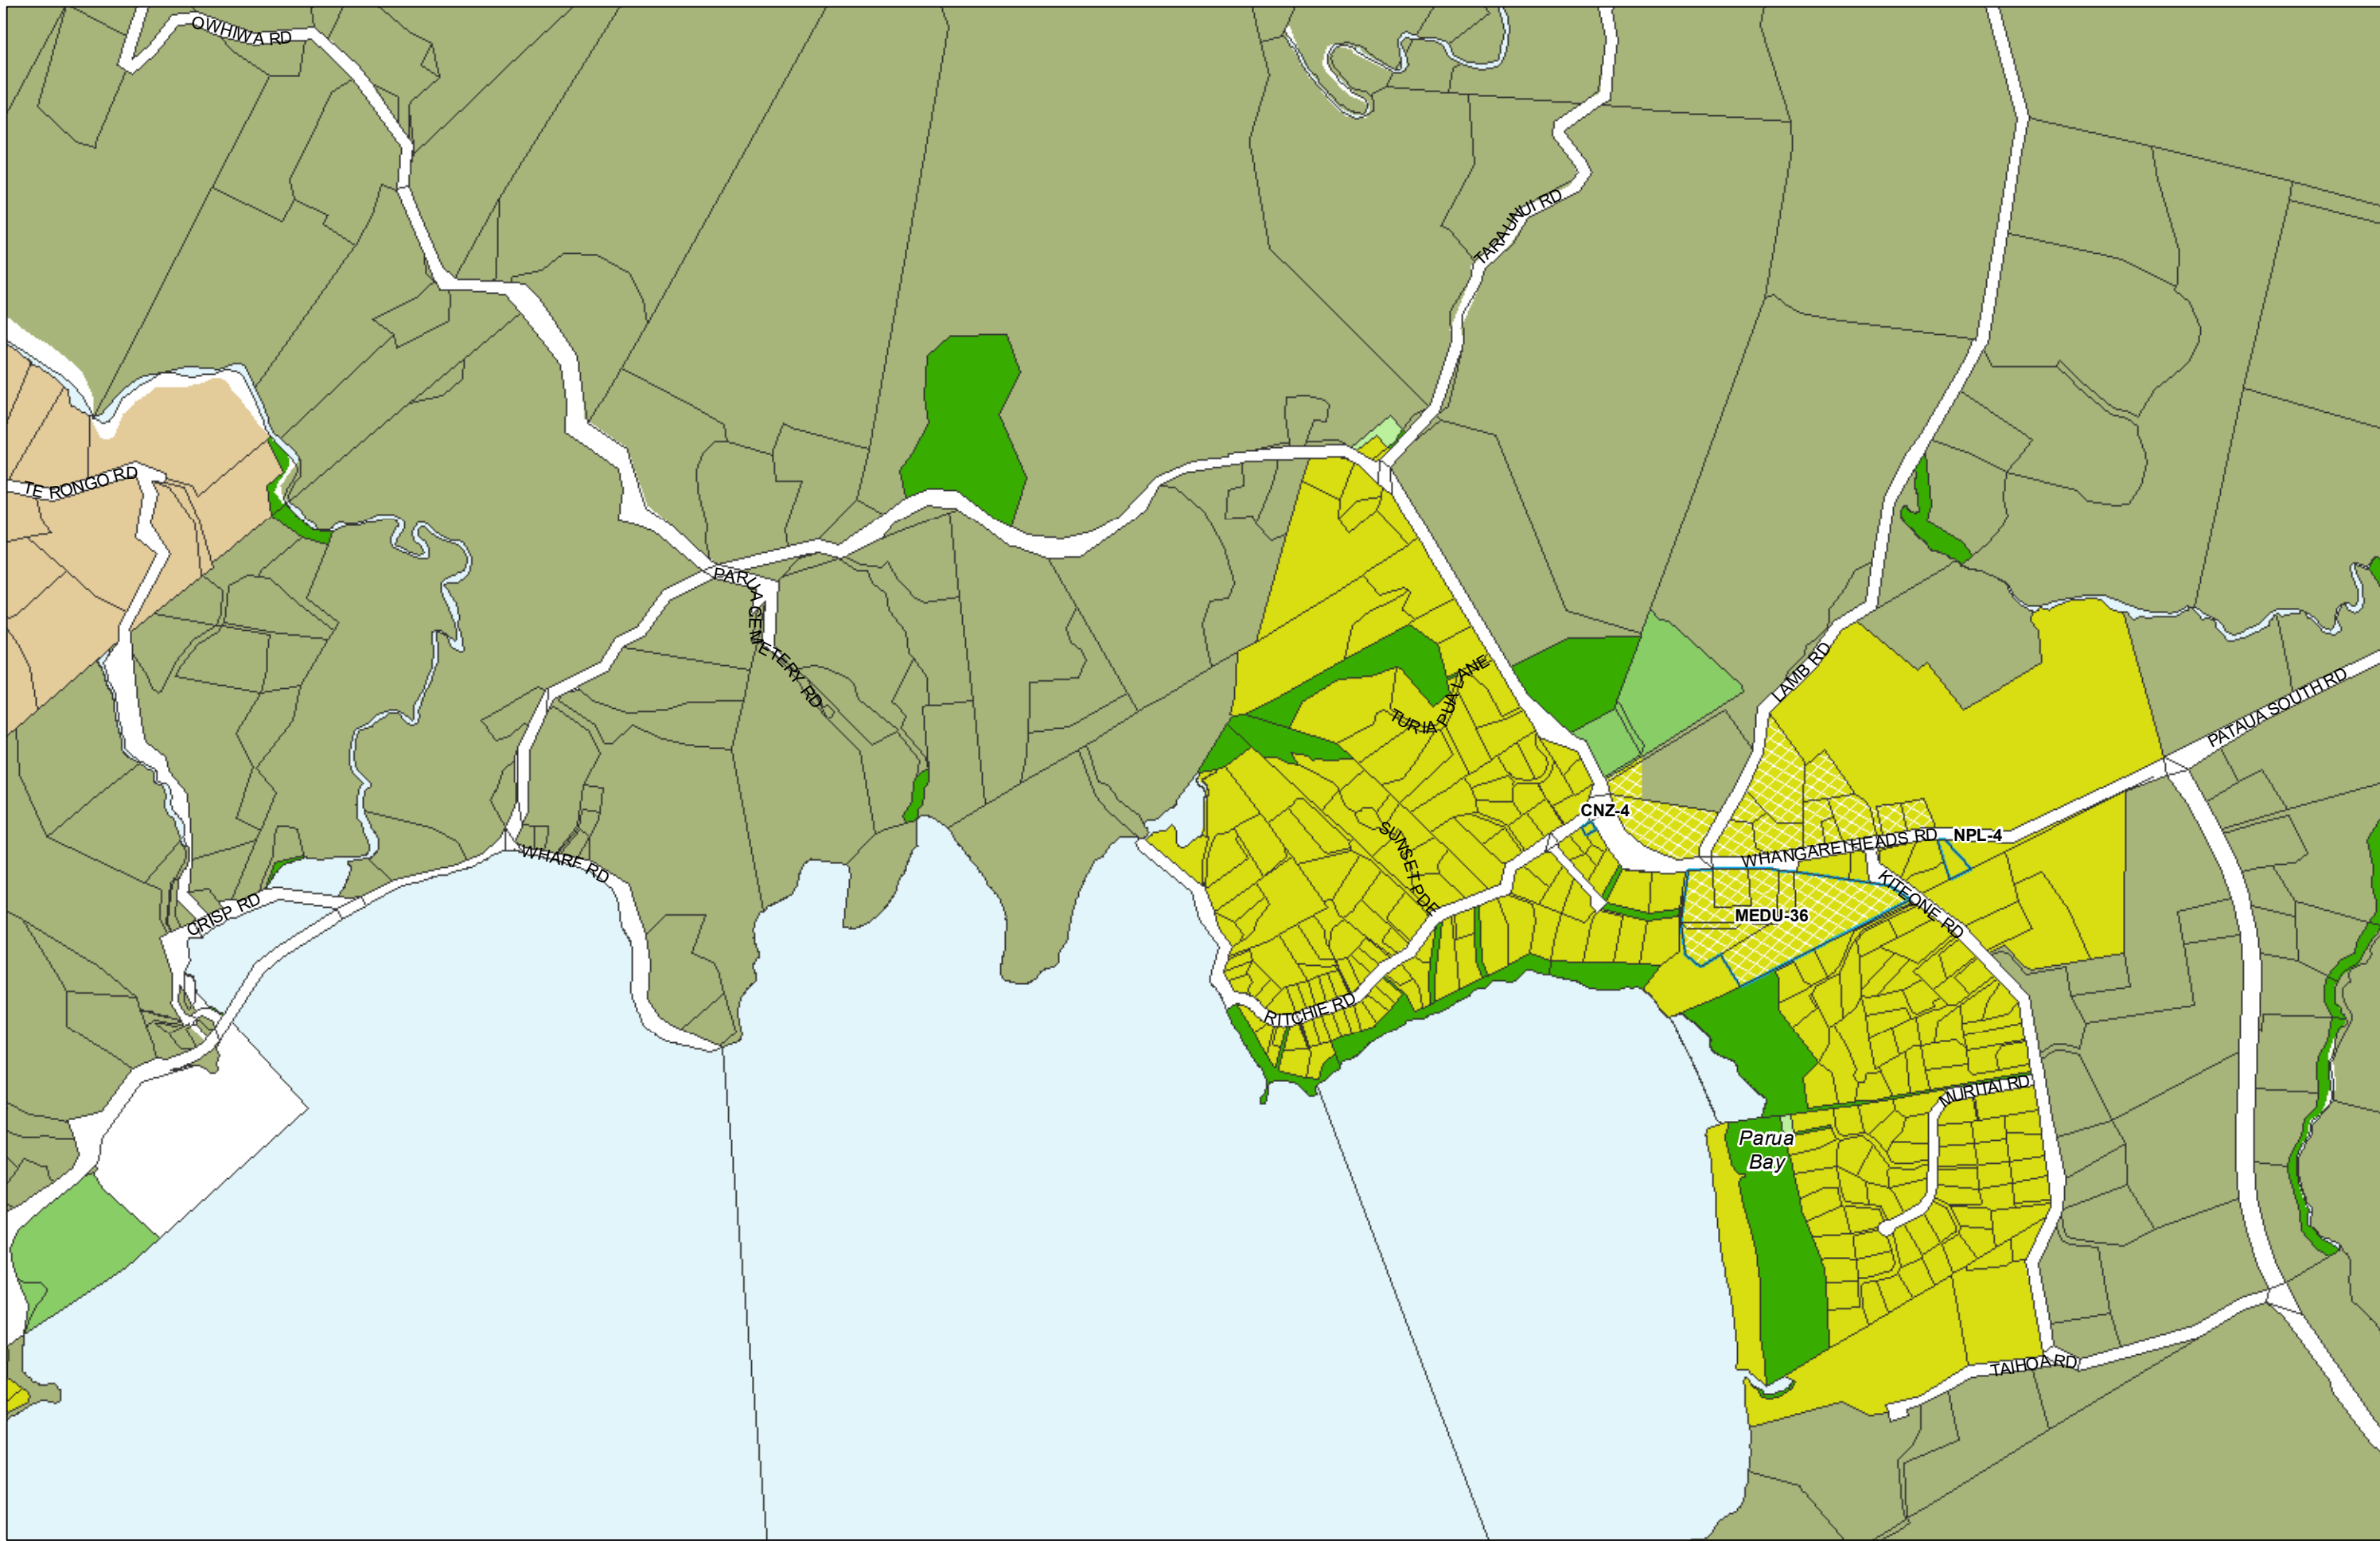

WHANGAREI DISTRICT COUNCIL OPERATIVE PLANNING MAP

**Area Specific Matters - Map 36
Parua Bay**