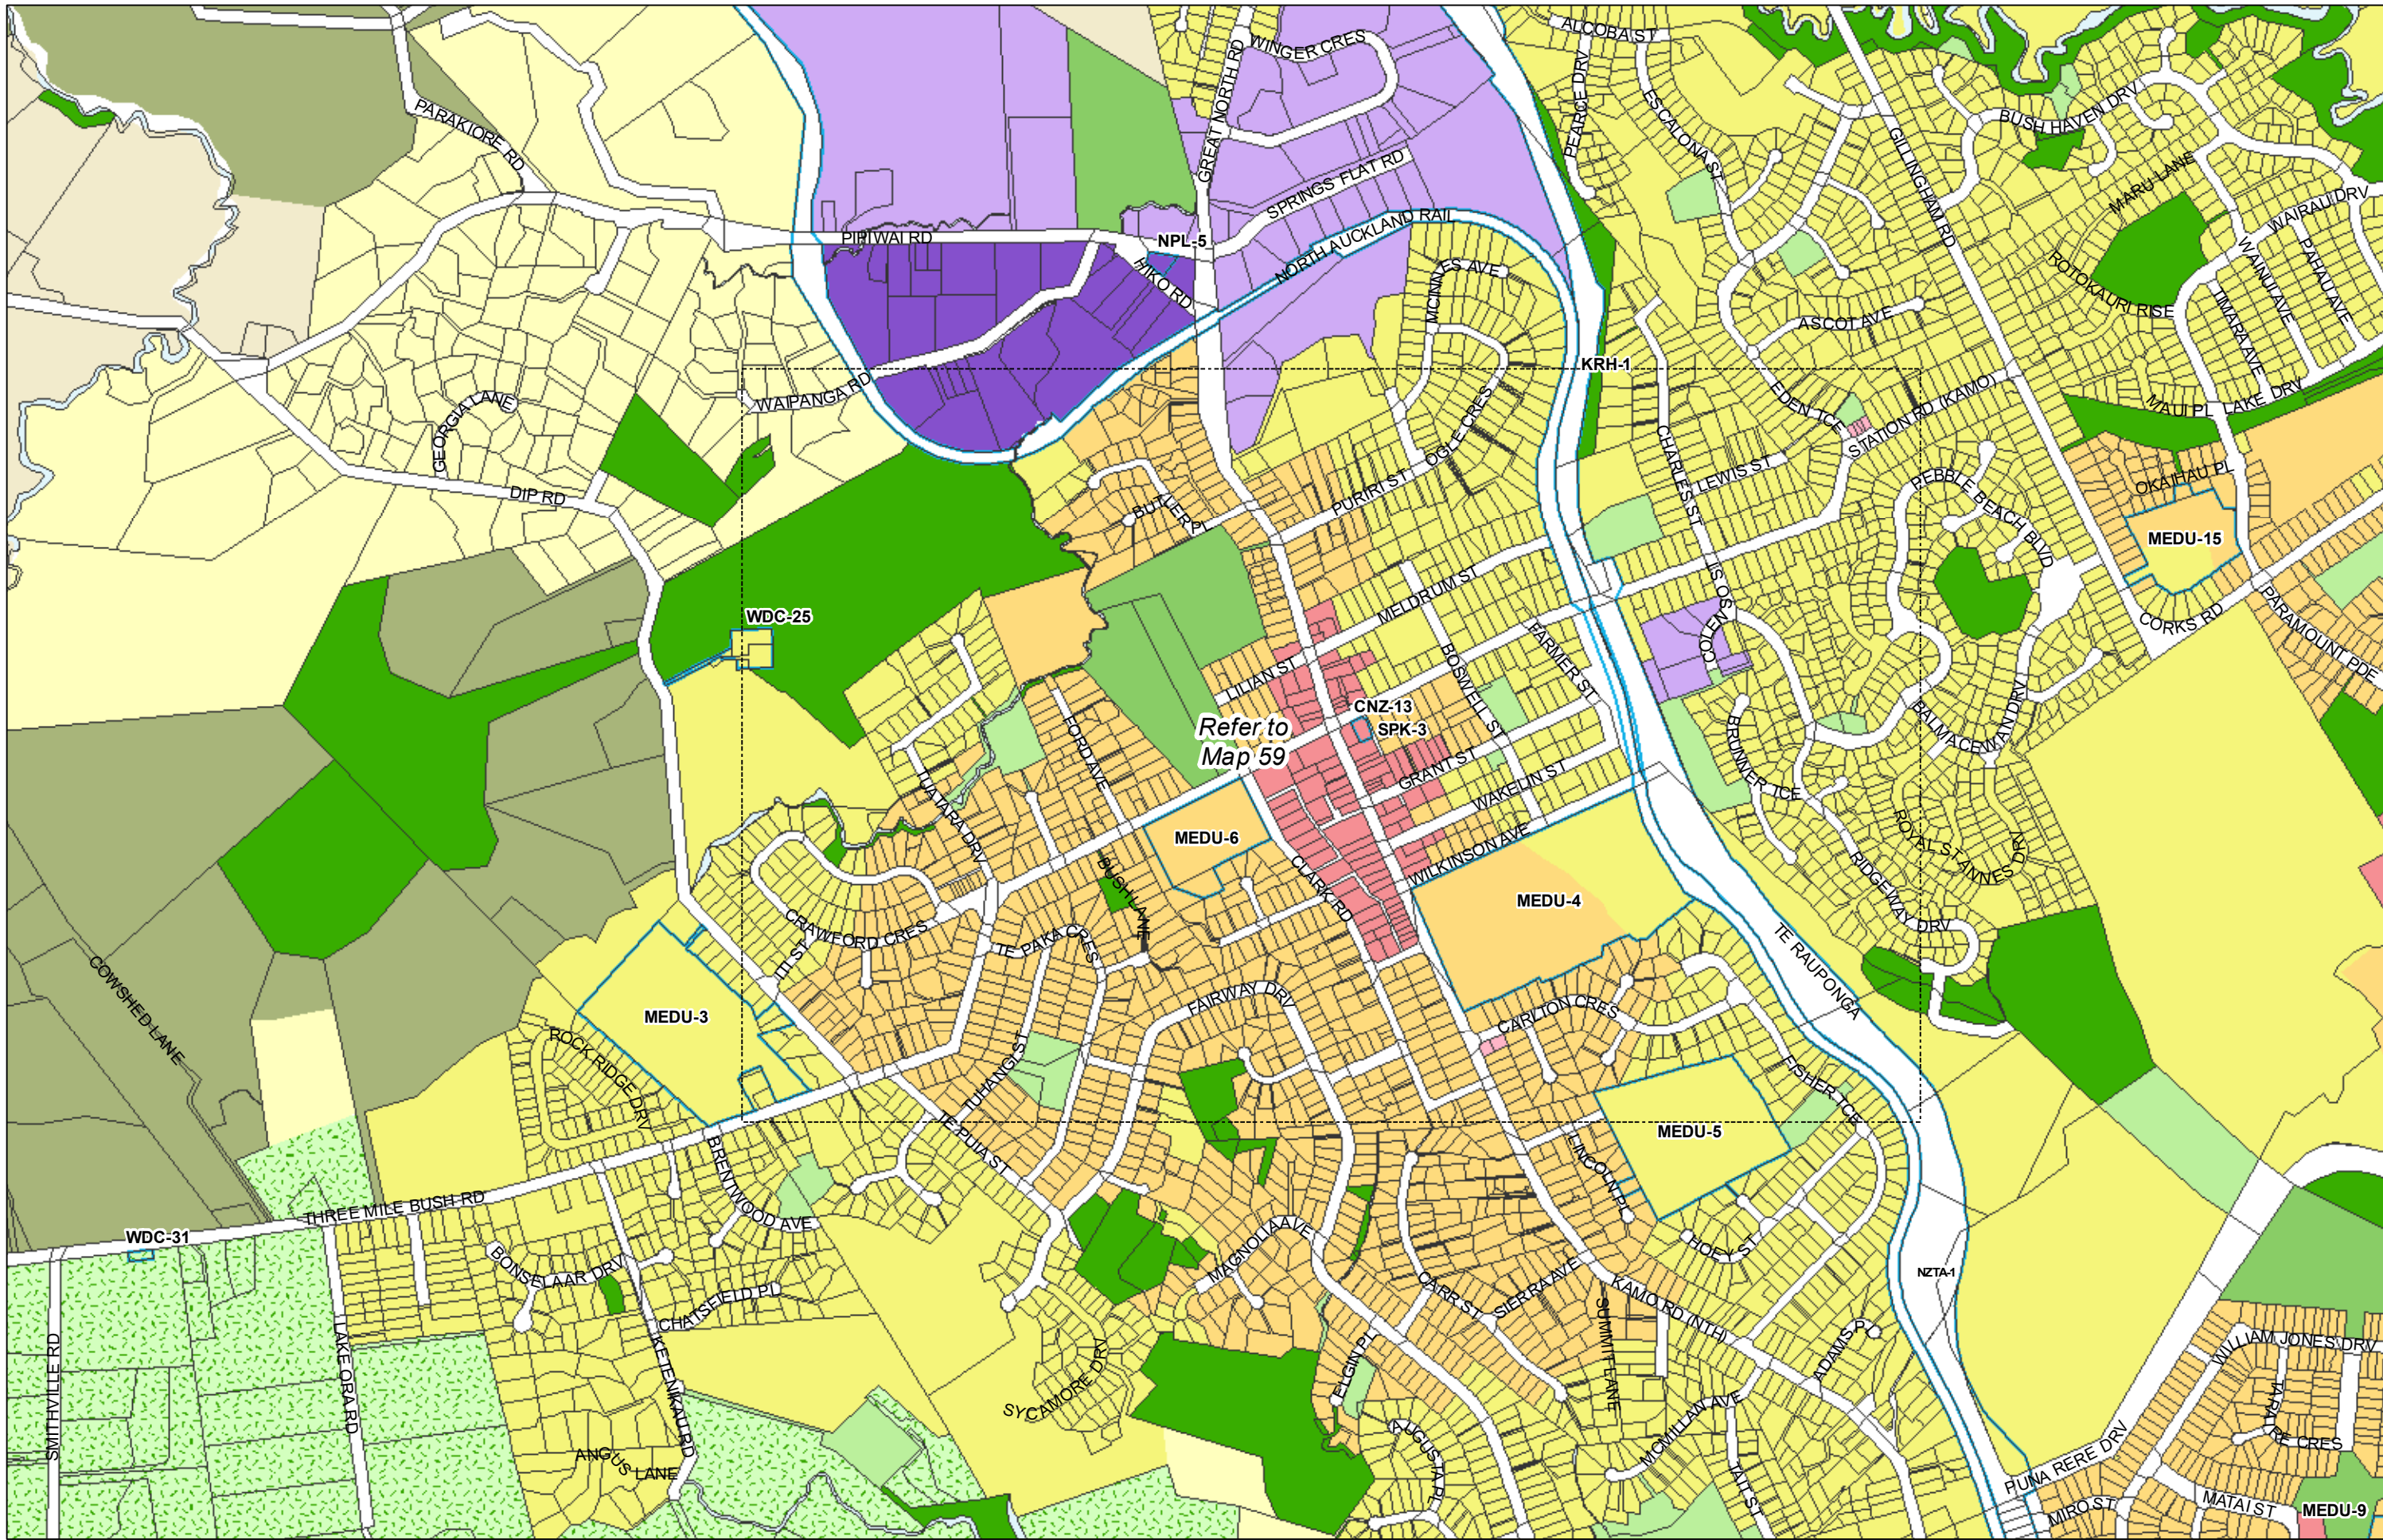

(C) Crown Copyright Reserved.

WHANGAREI DISTRICT COUNCIL OPERATIVE PLANNING MAP

Area Specific Matters - Map 58 Kamo