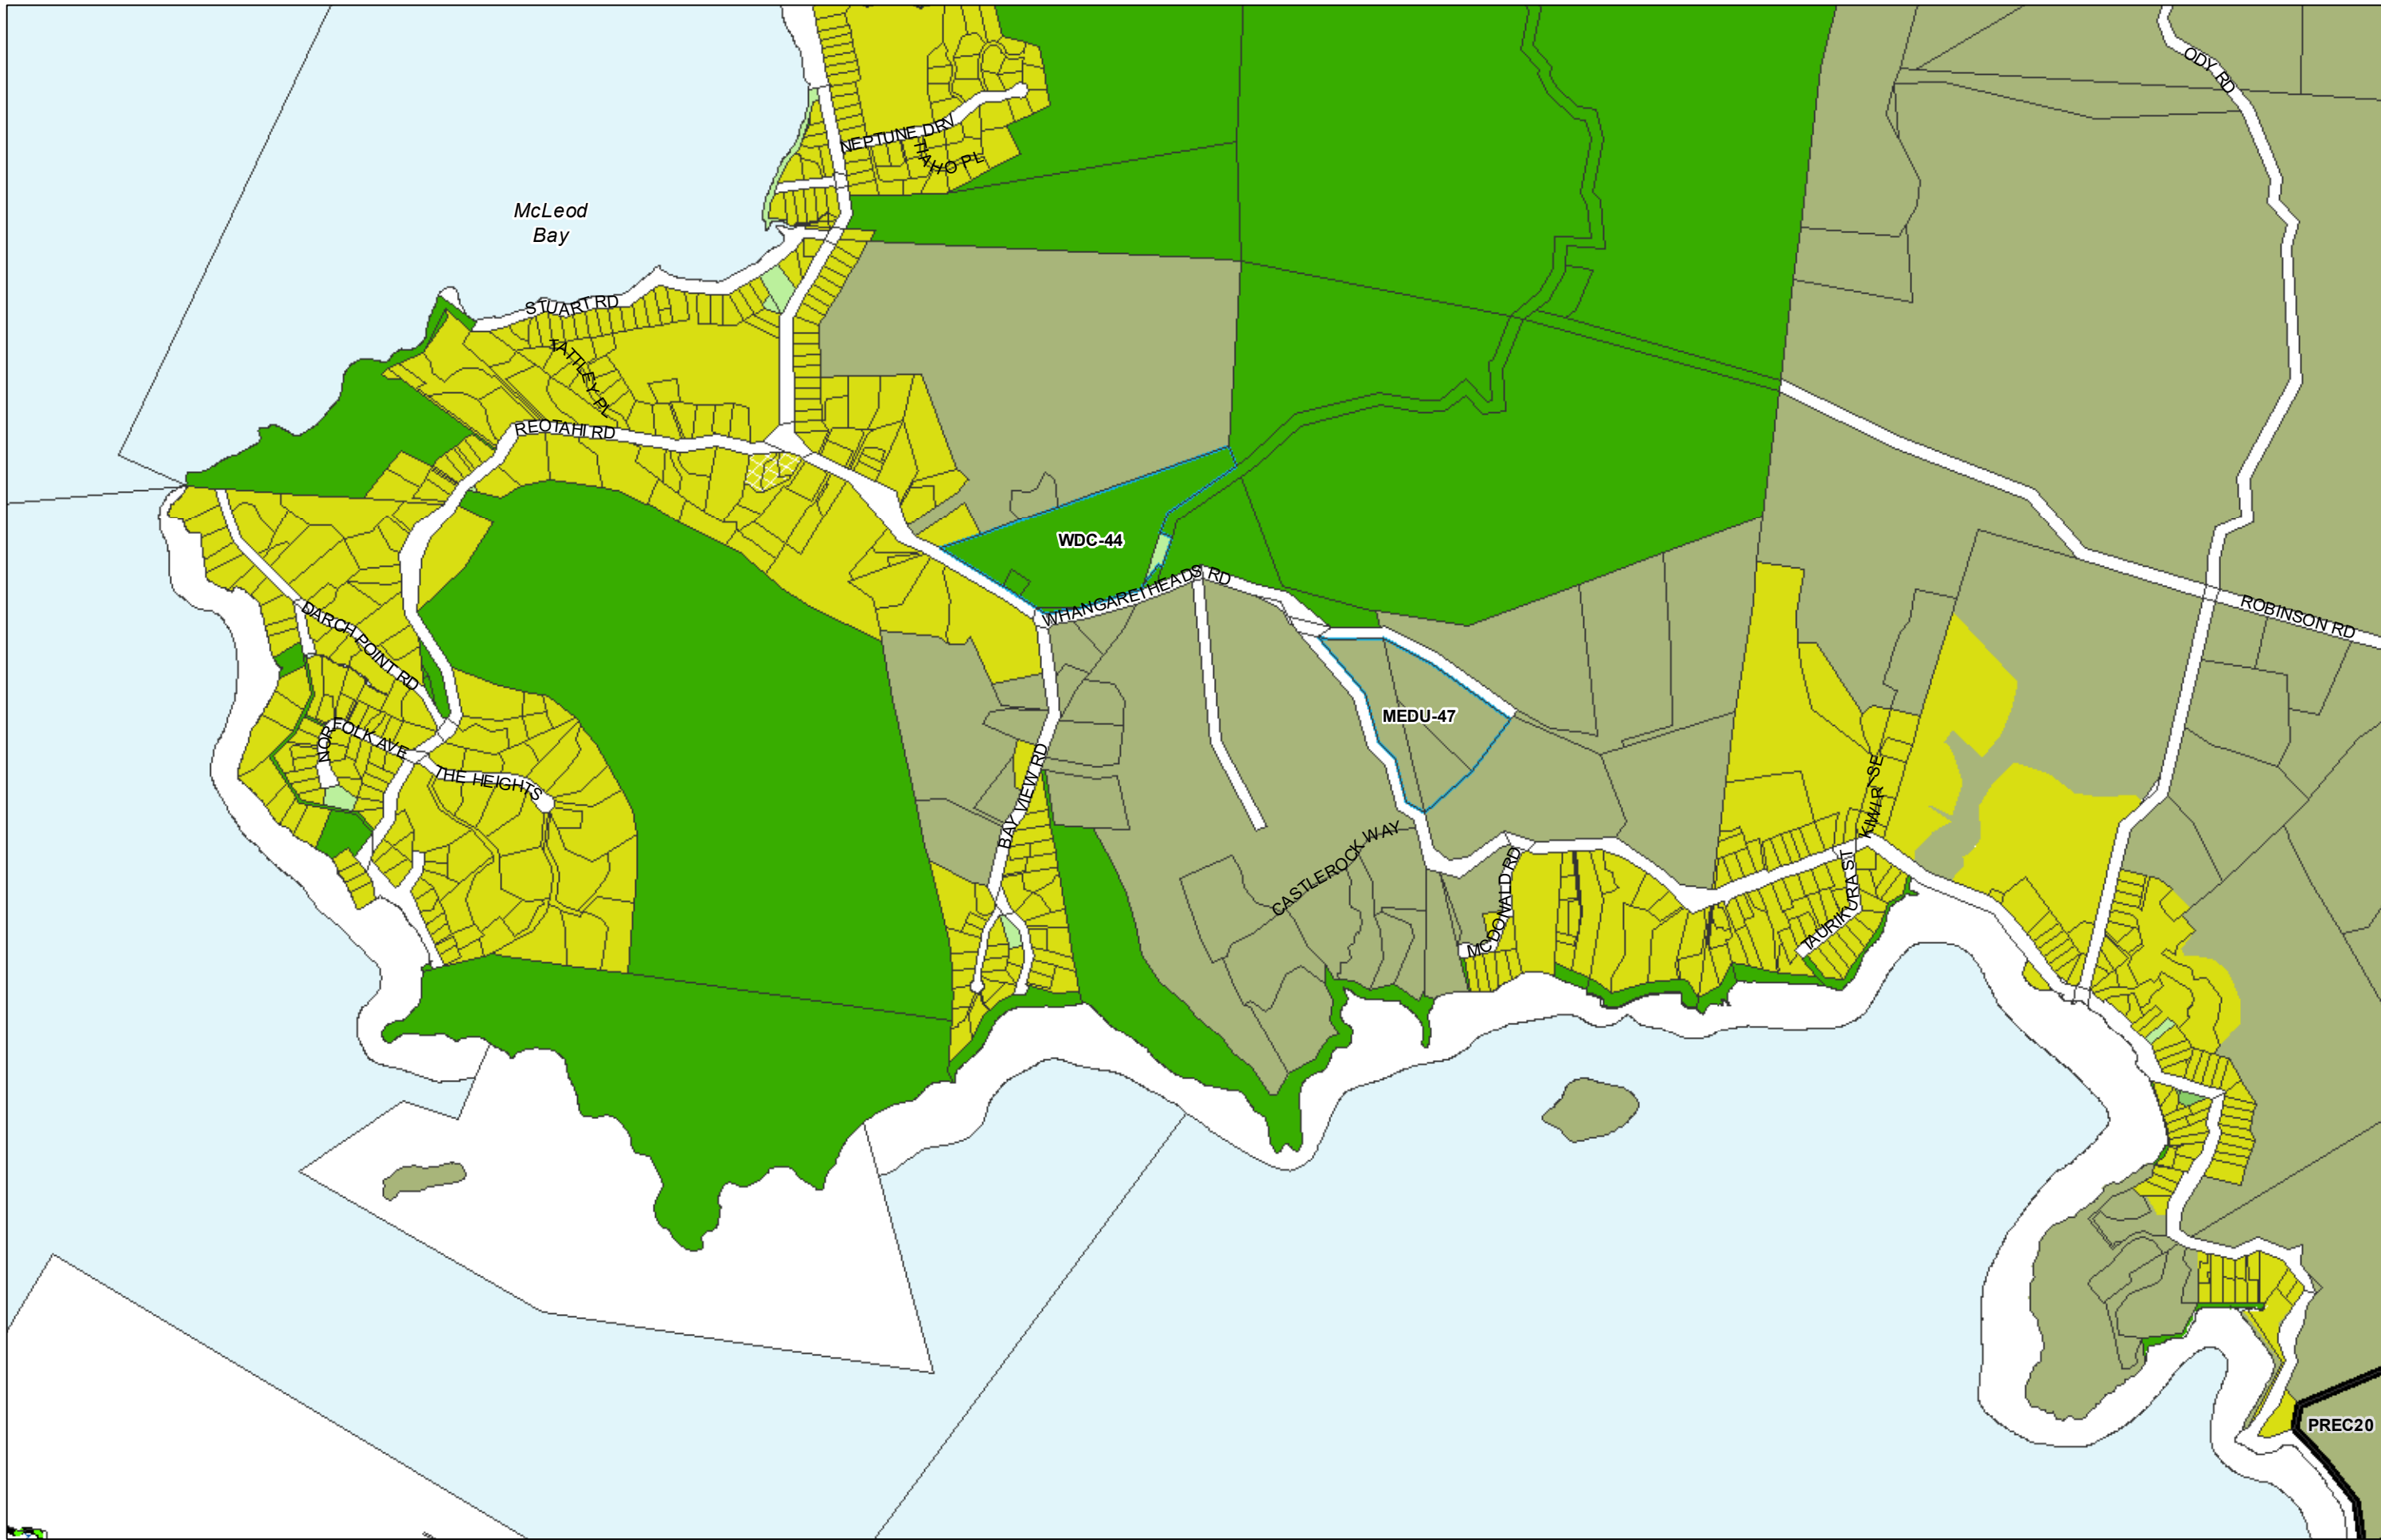

(C) Crown Copyright Reserved.

WHANGAREI DISTRICT COUNCIL OPERATIVE PLANNING MAP

Area Specific Matters - Map 38 Reotahi