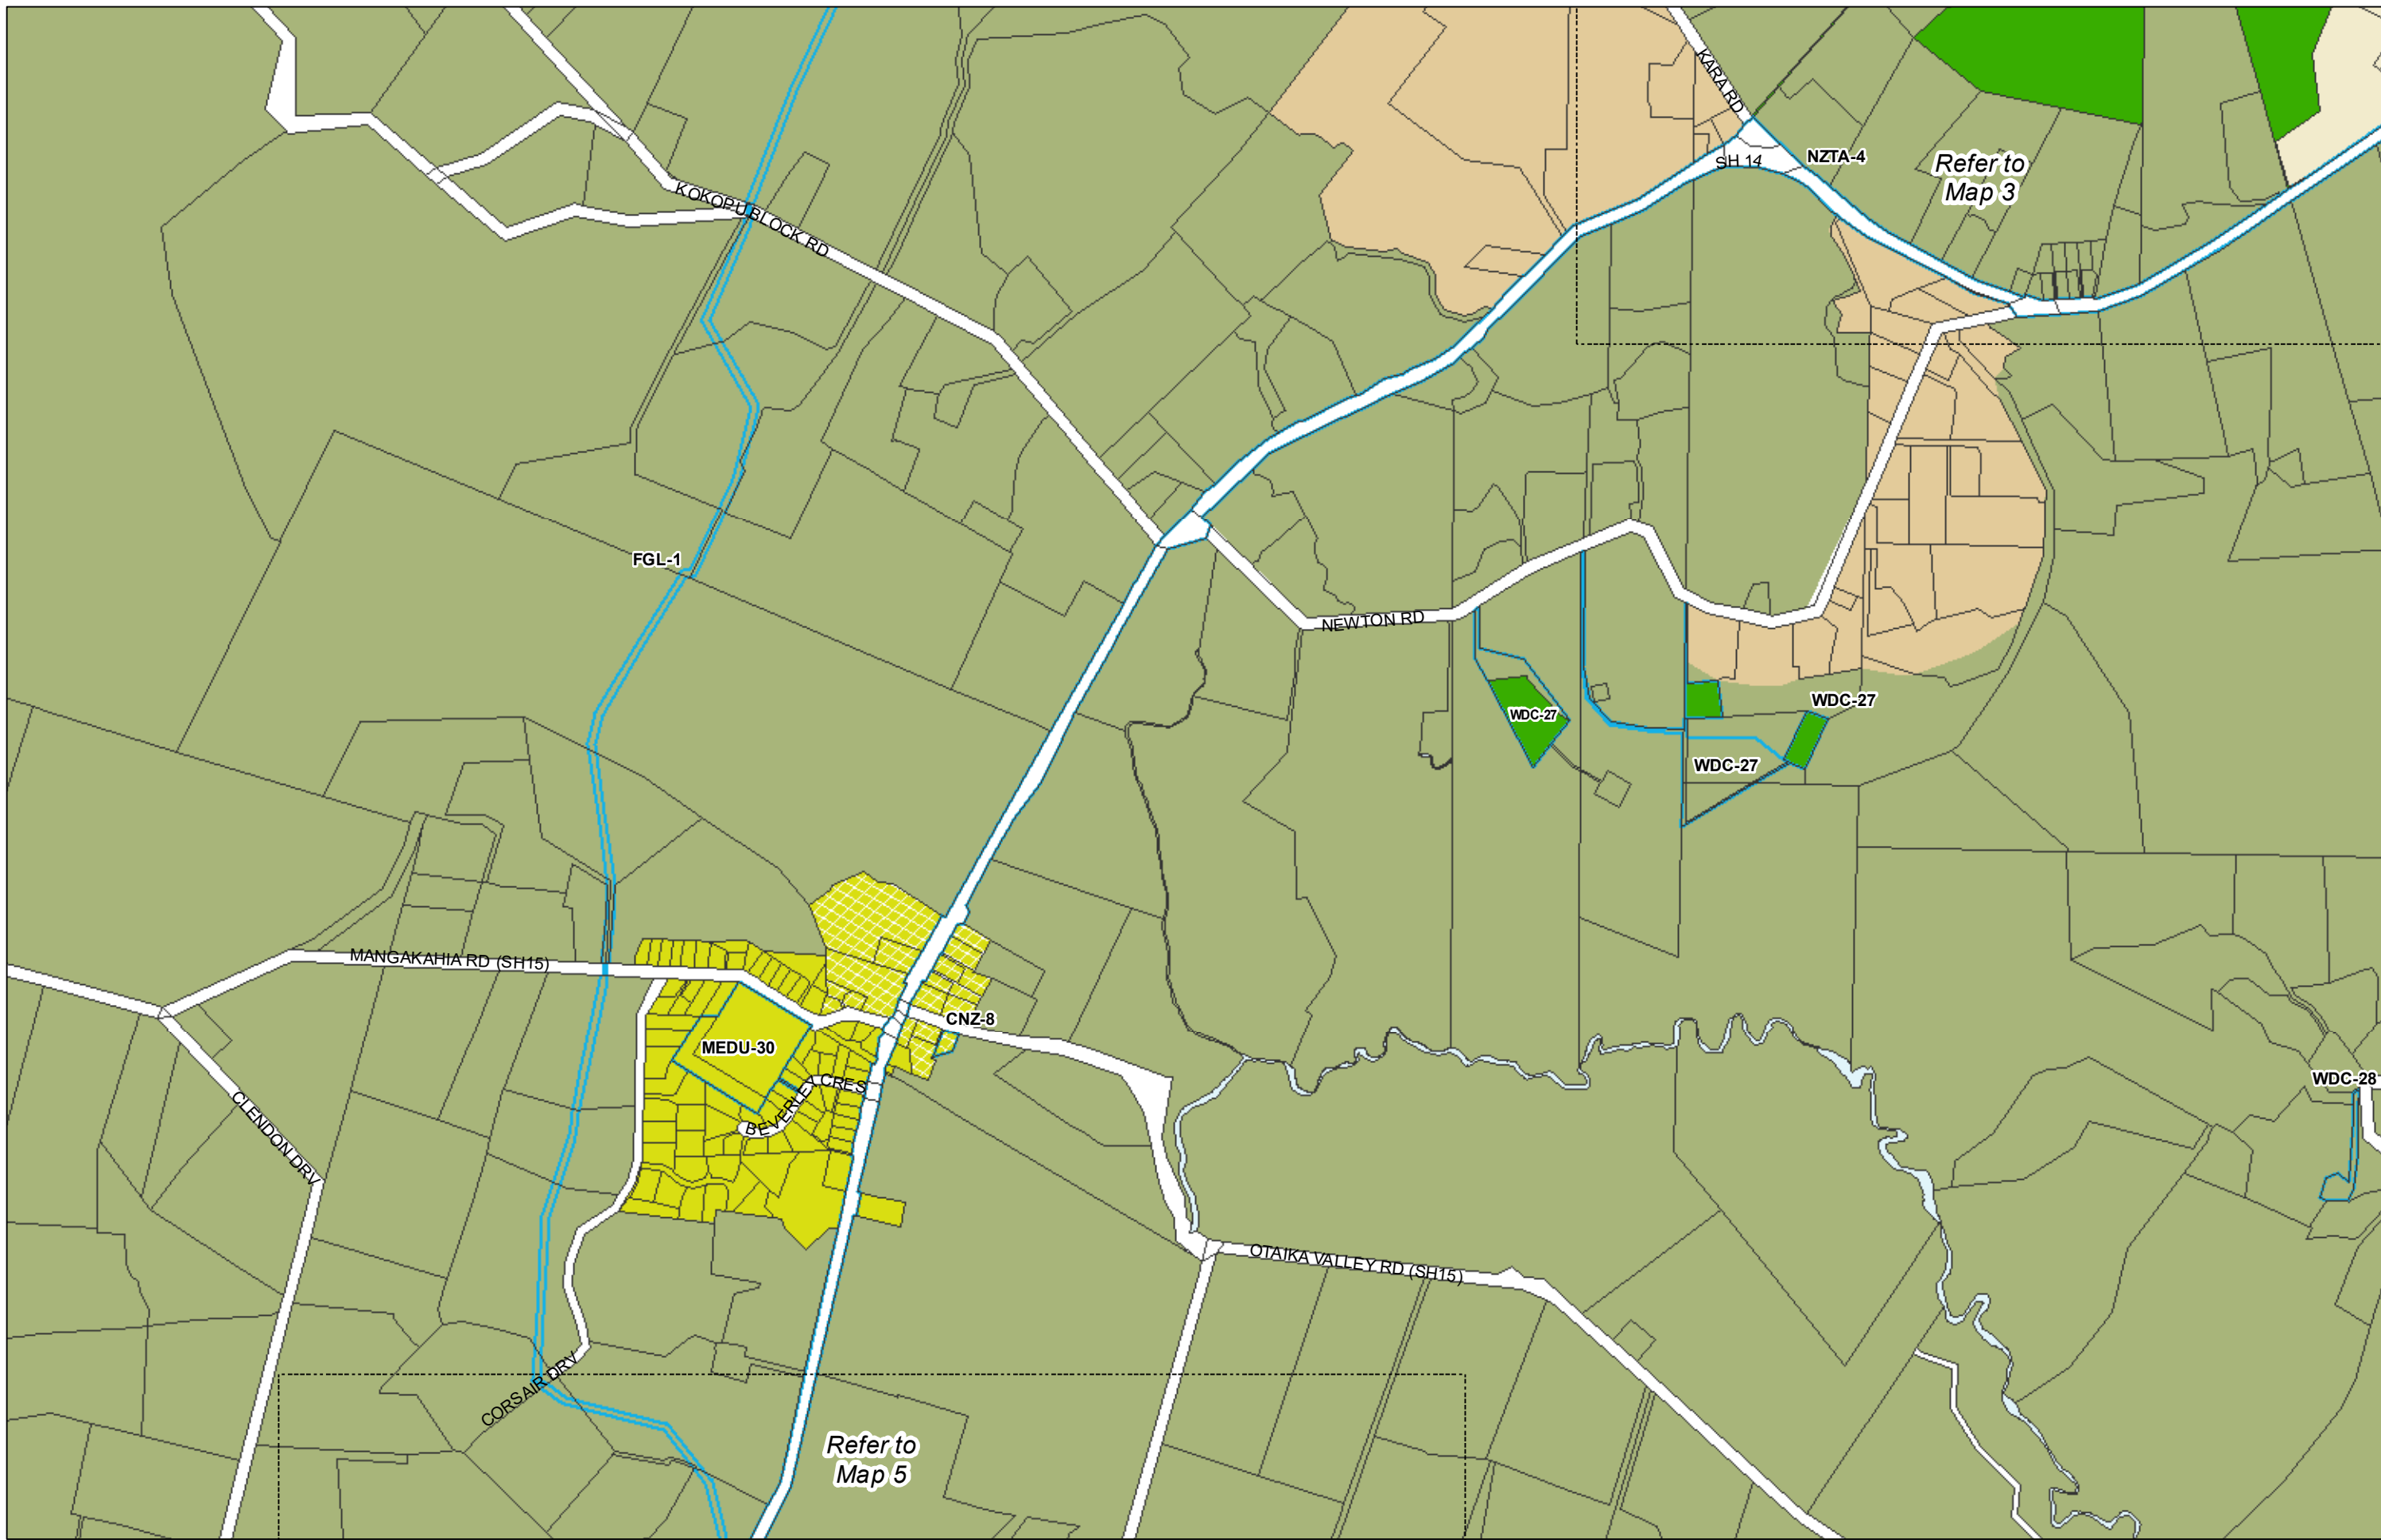

(C) Crown Copyright Reserved.

WHANGAREI DISTRICT COUNCIL OPERATIVE PLANNING MAP

Area Specific Matters - Map 70 Maungatapere