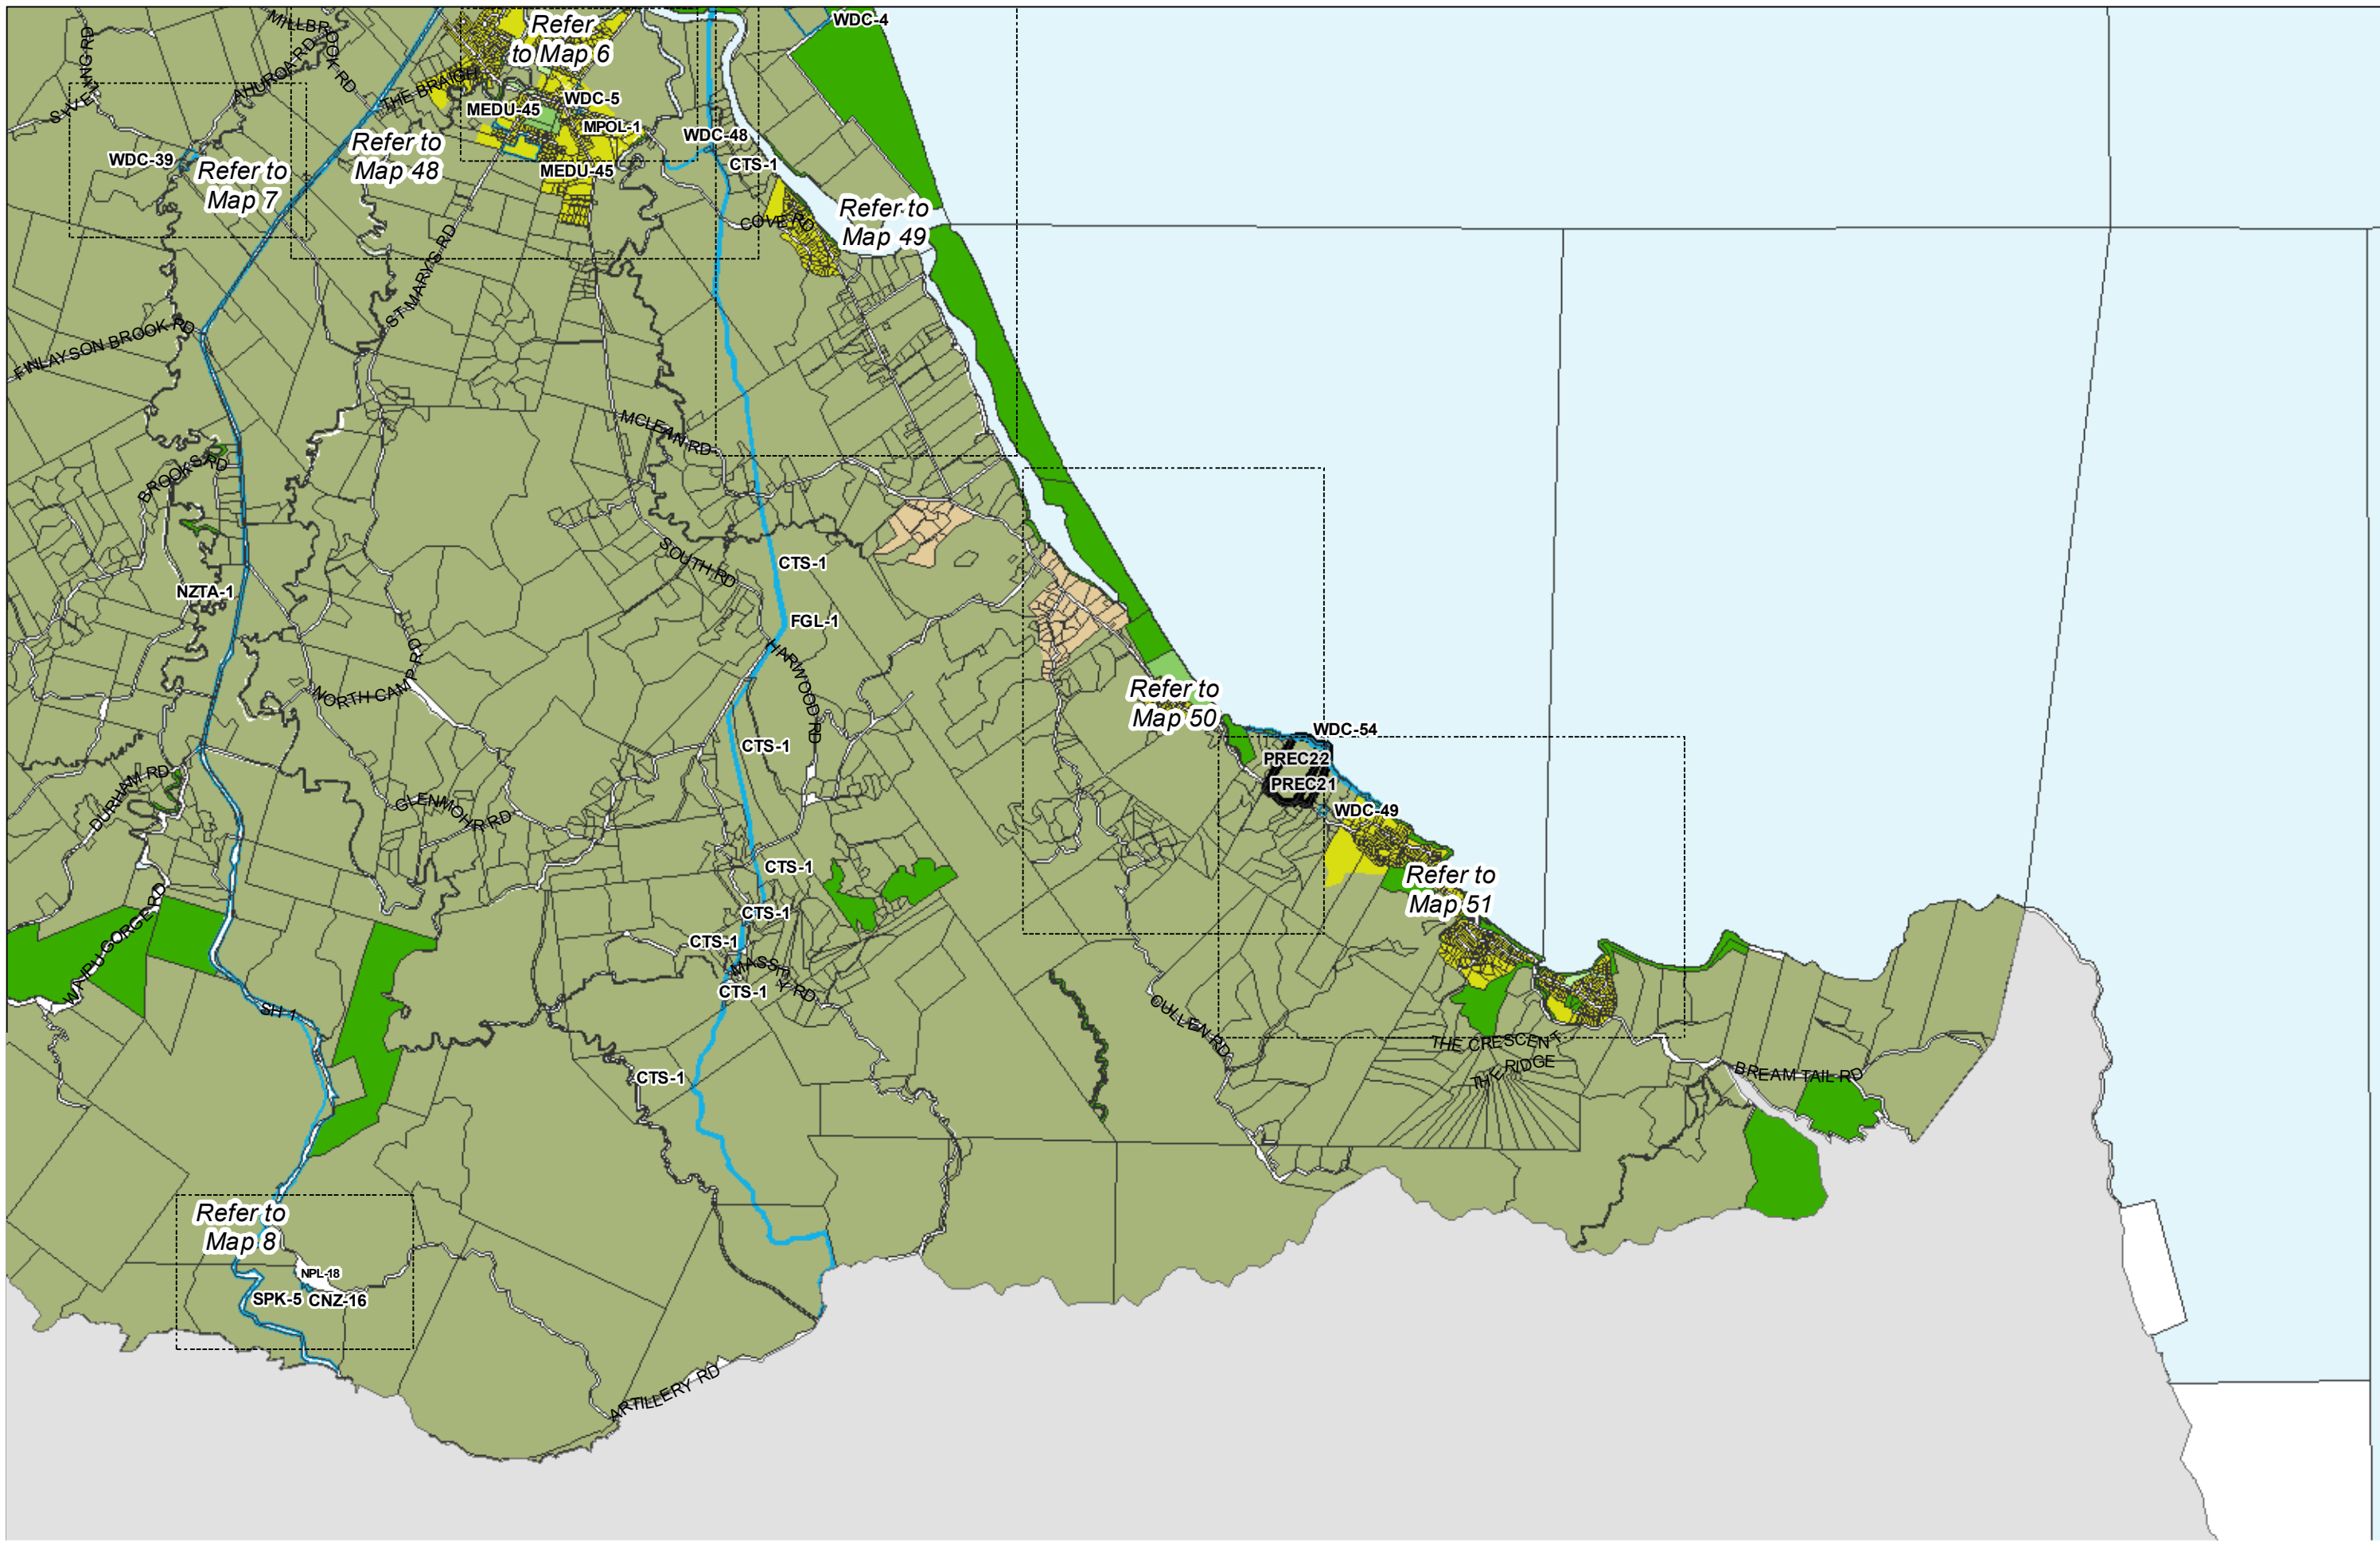

WHANGAREI DISTRICT COUNCIL OPERATIVE PLANNING MAP

Area Specific Matters - Map 20