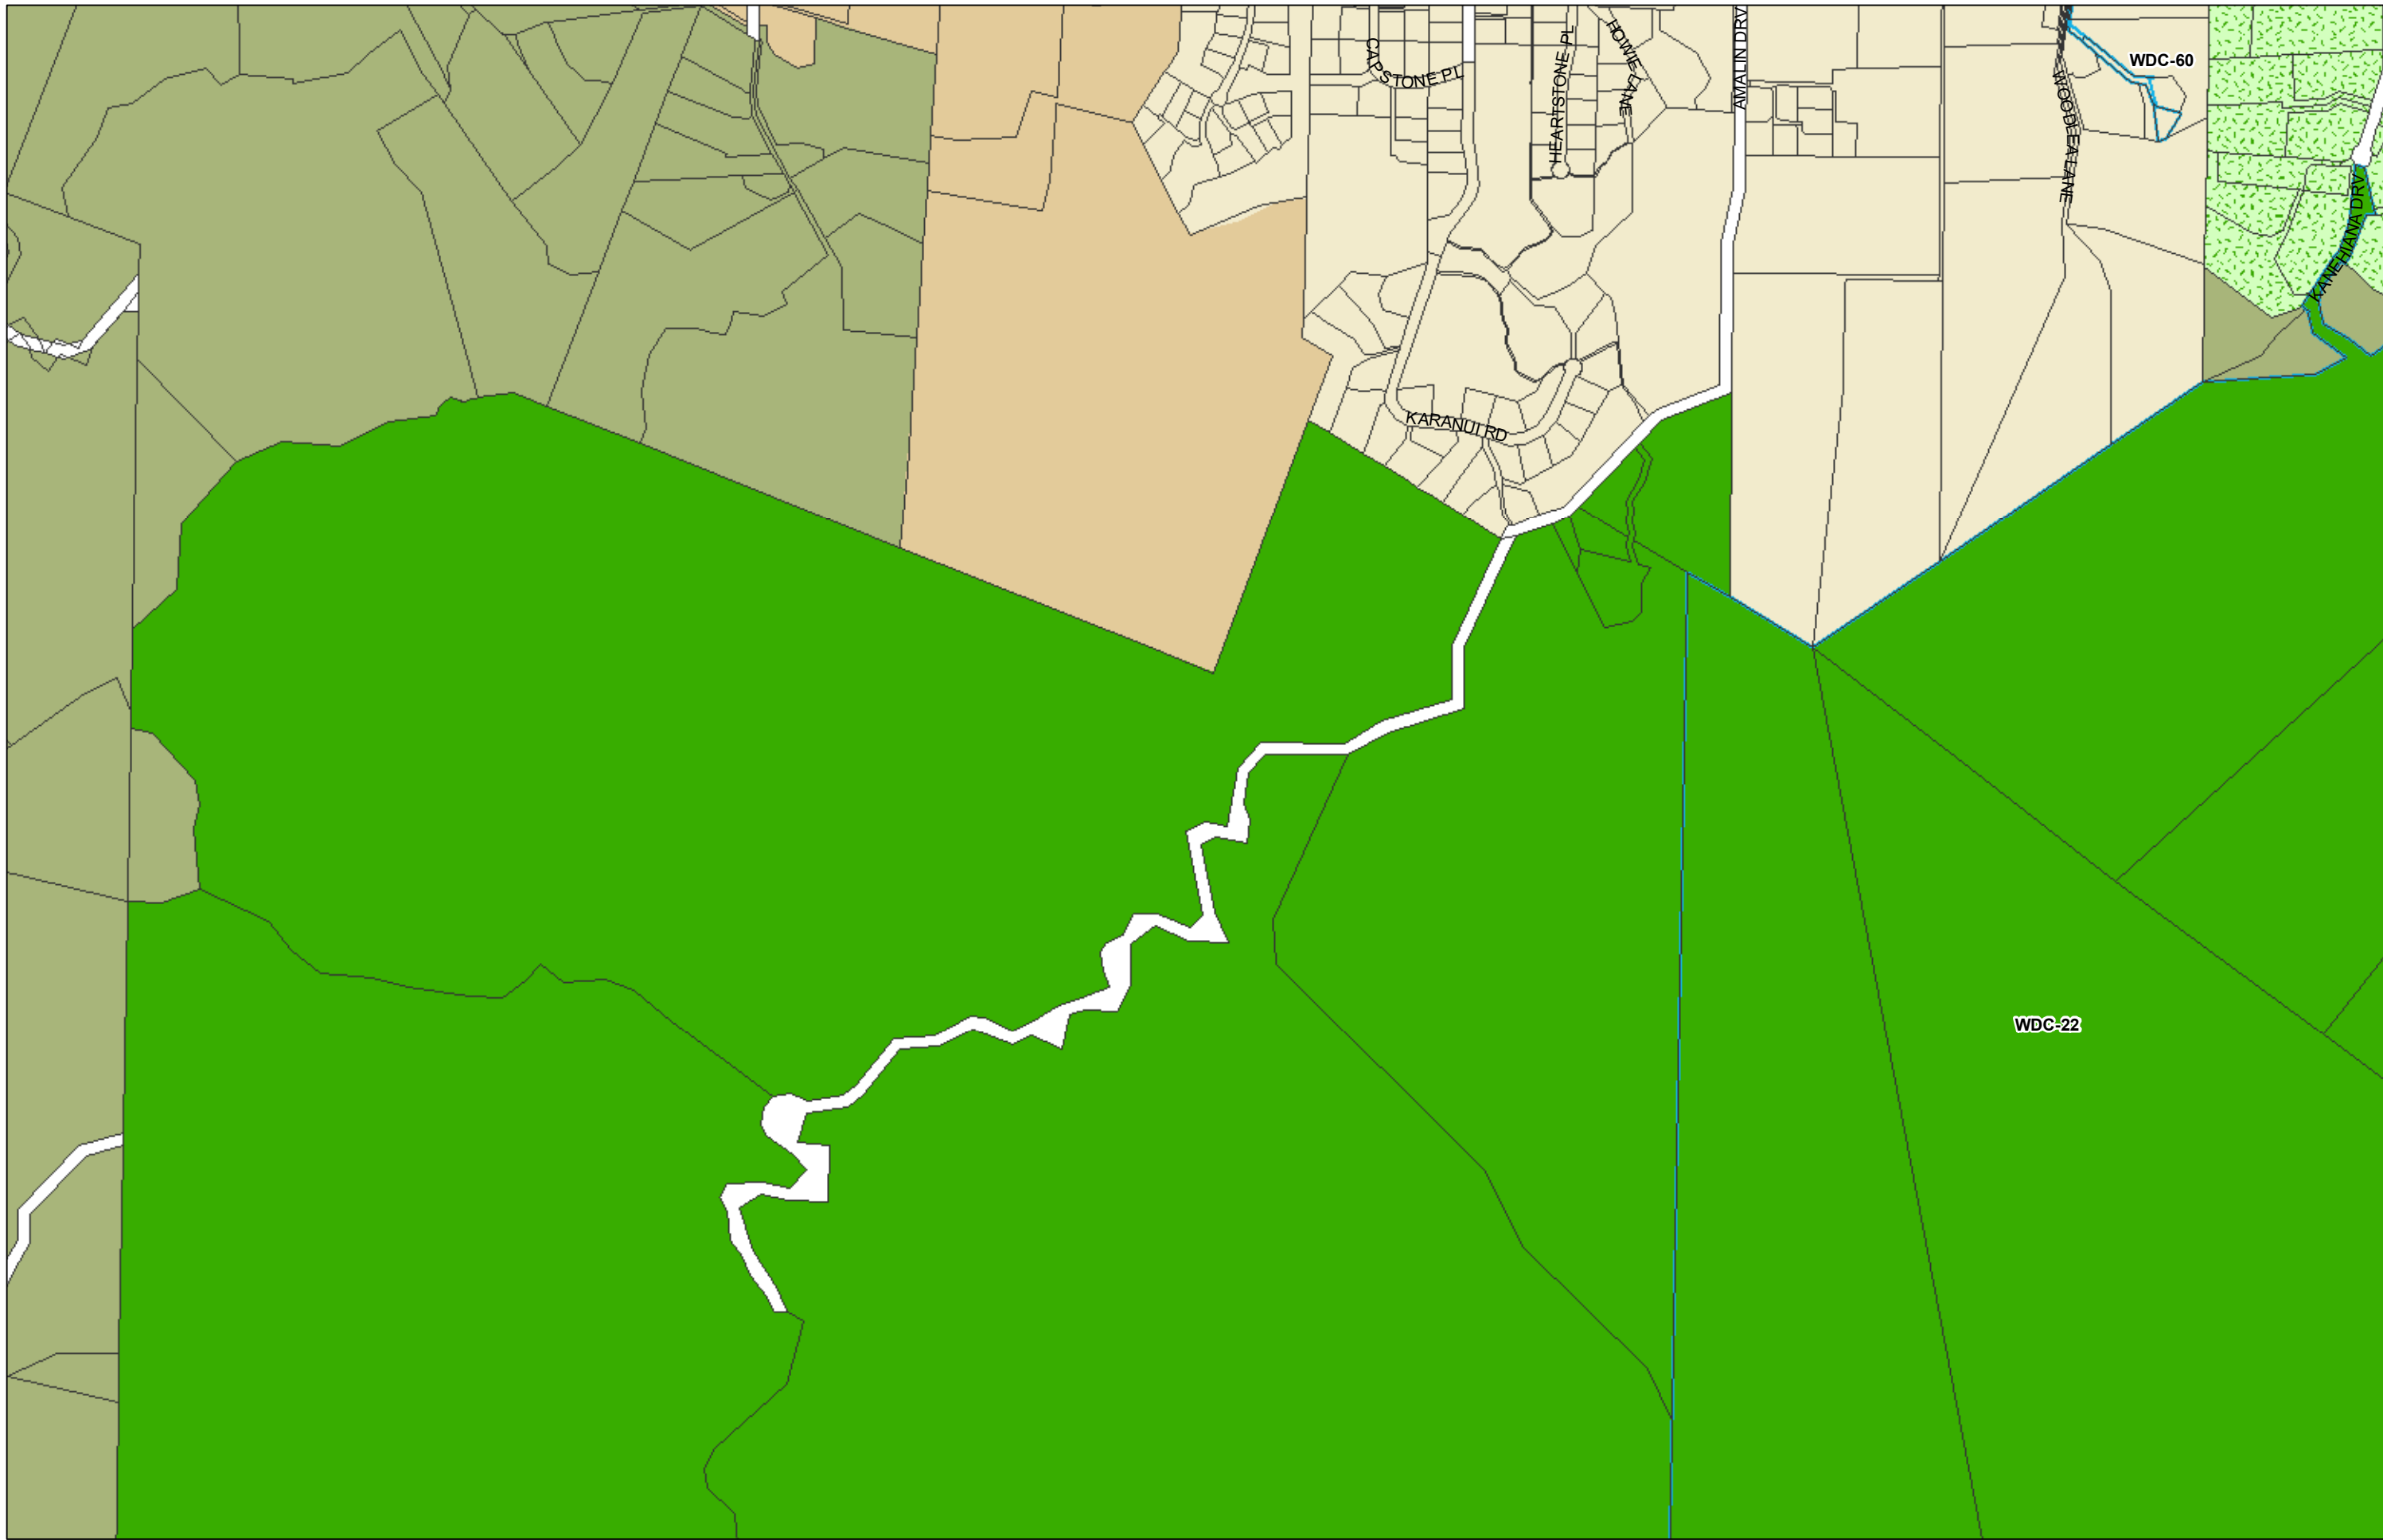

(C) Crown Copyright Reserved.

WHANGAREI DISTRICT COUNCIL OPERATIVE PLANNING MAP

**Area Specific Matters - Map 61
Three Mile Bush**