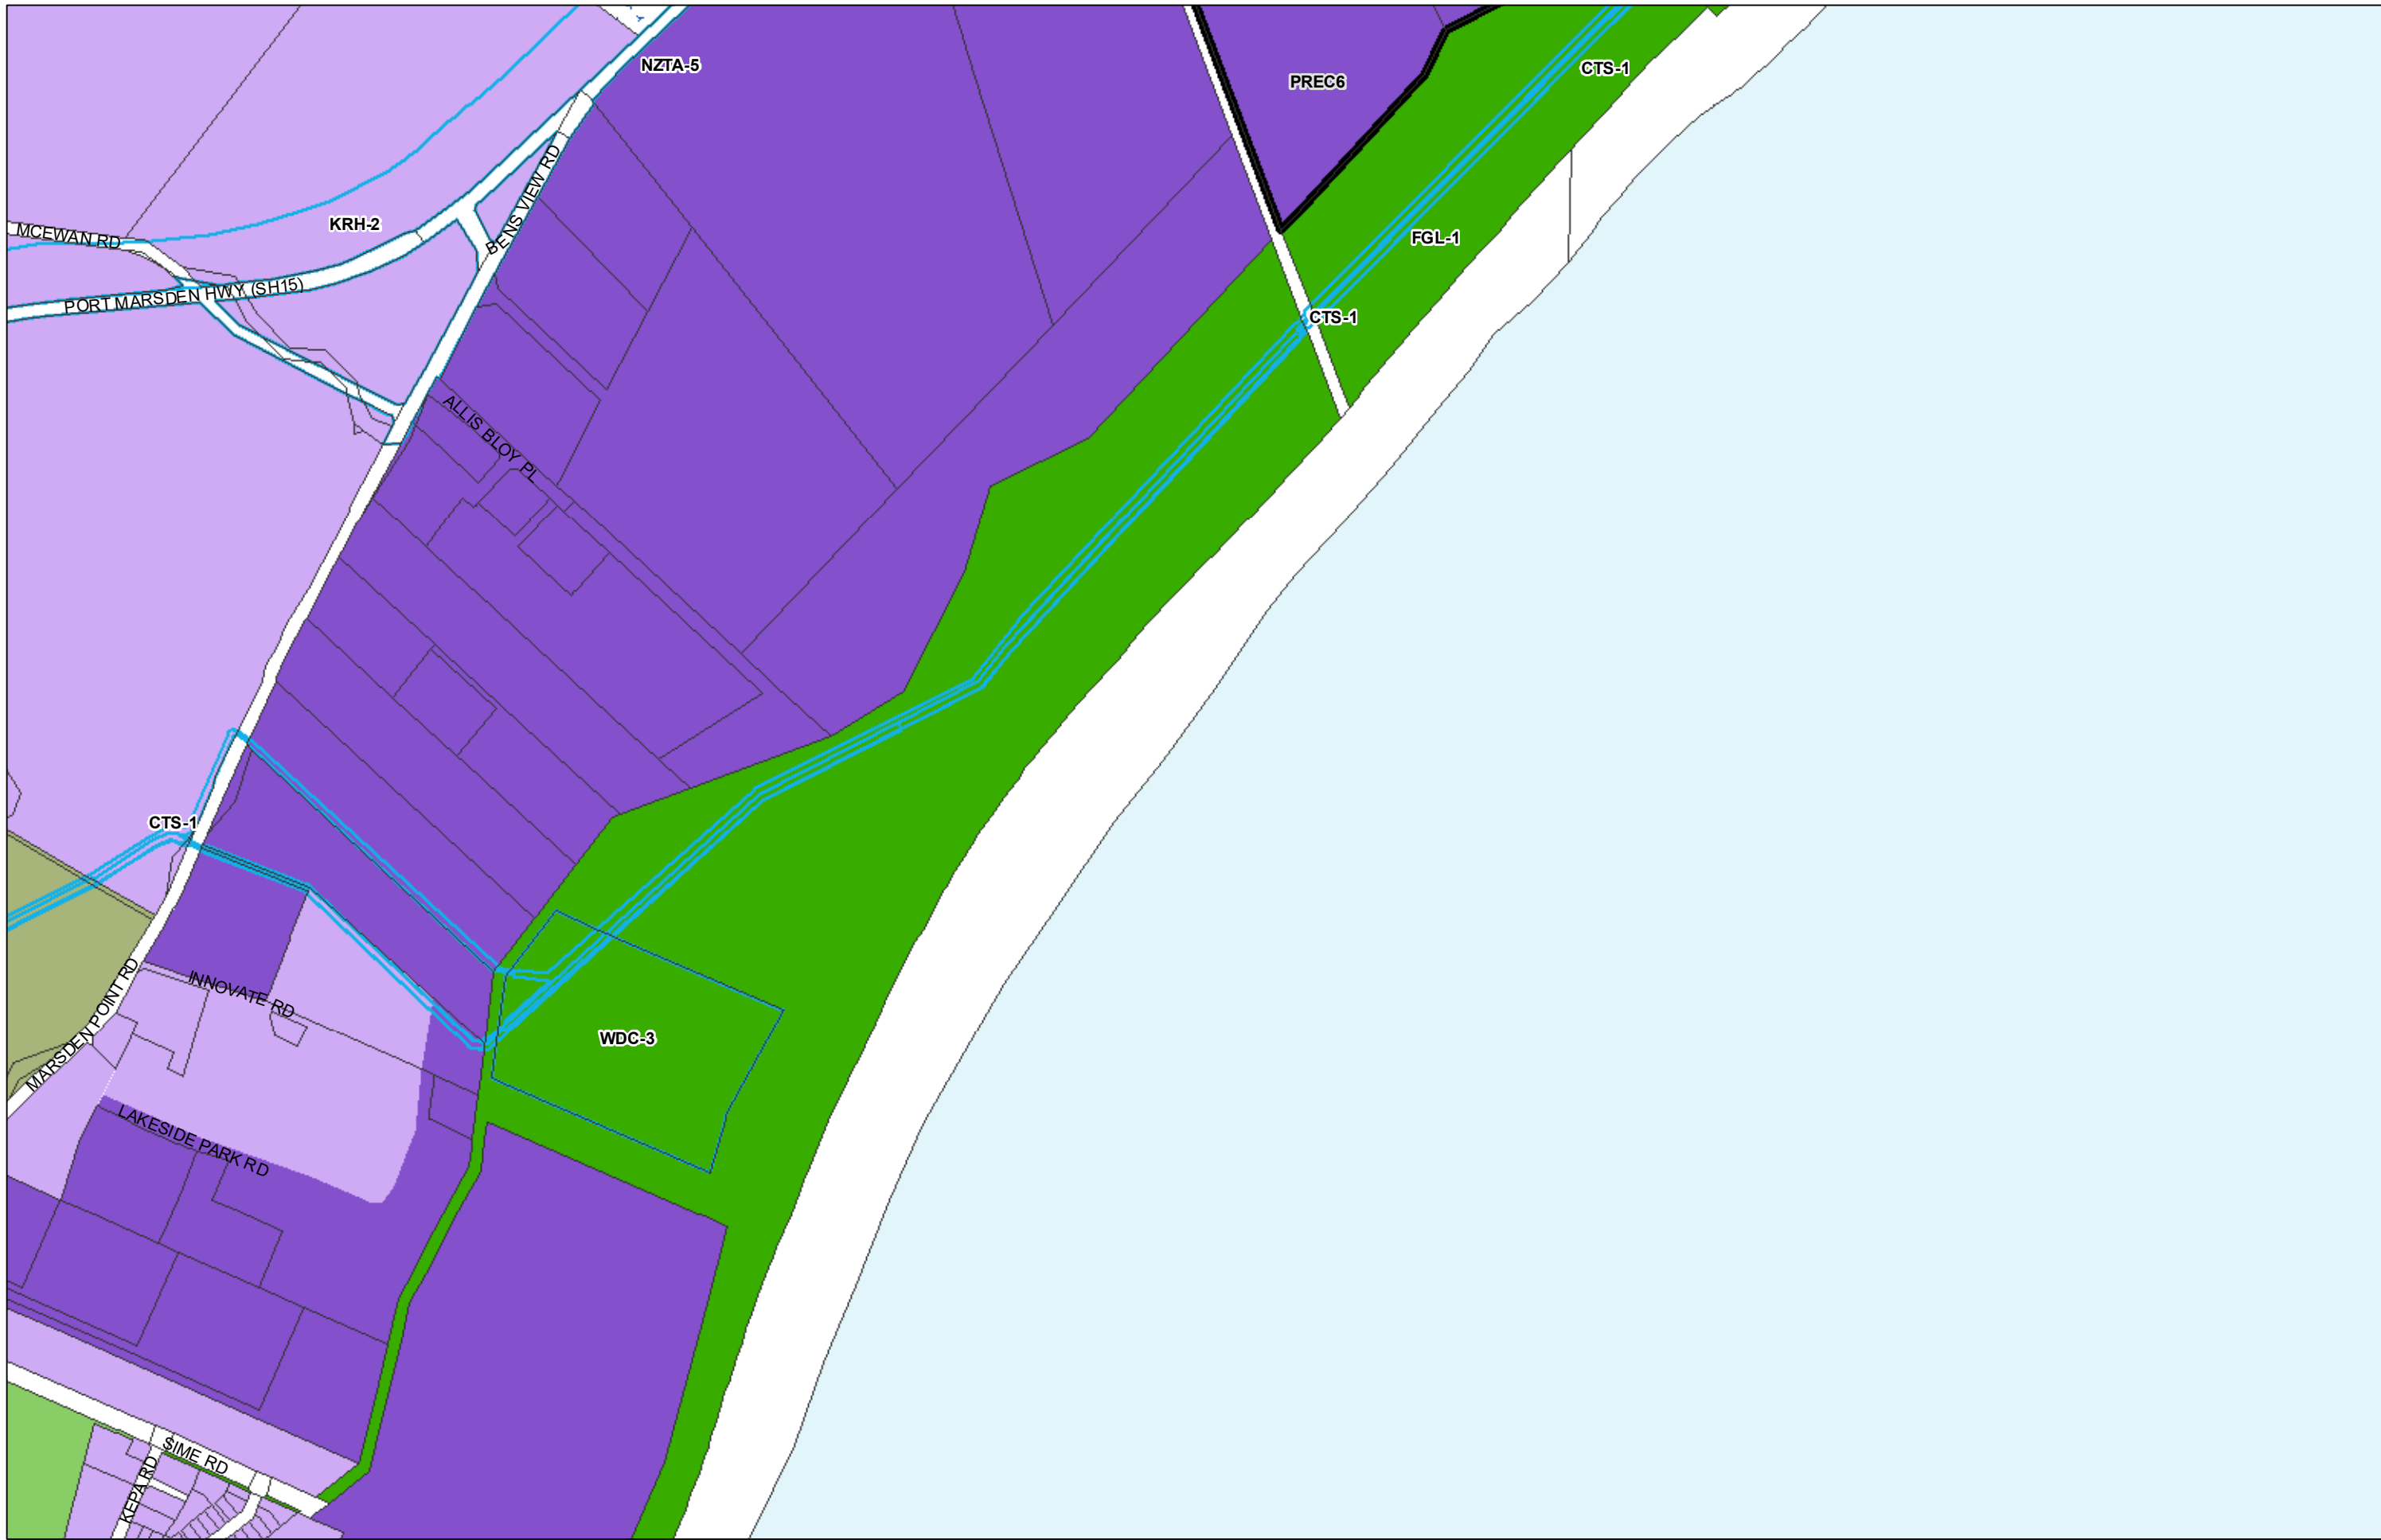

WHANGAREI DISTRICT COUNCIL OPERATIVE PLANNING MAP
Area Specific Matters - Map 45
Marsden