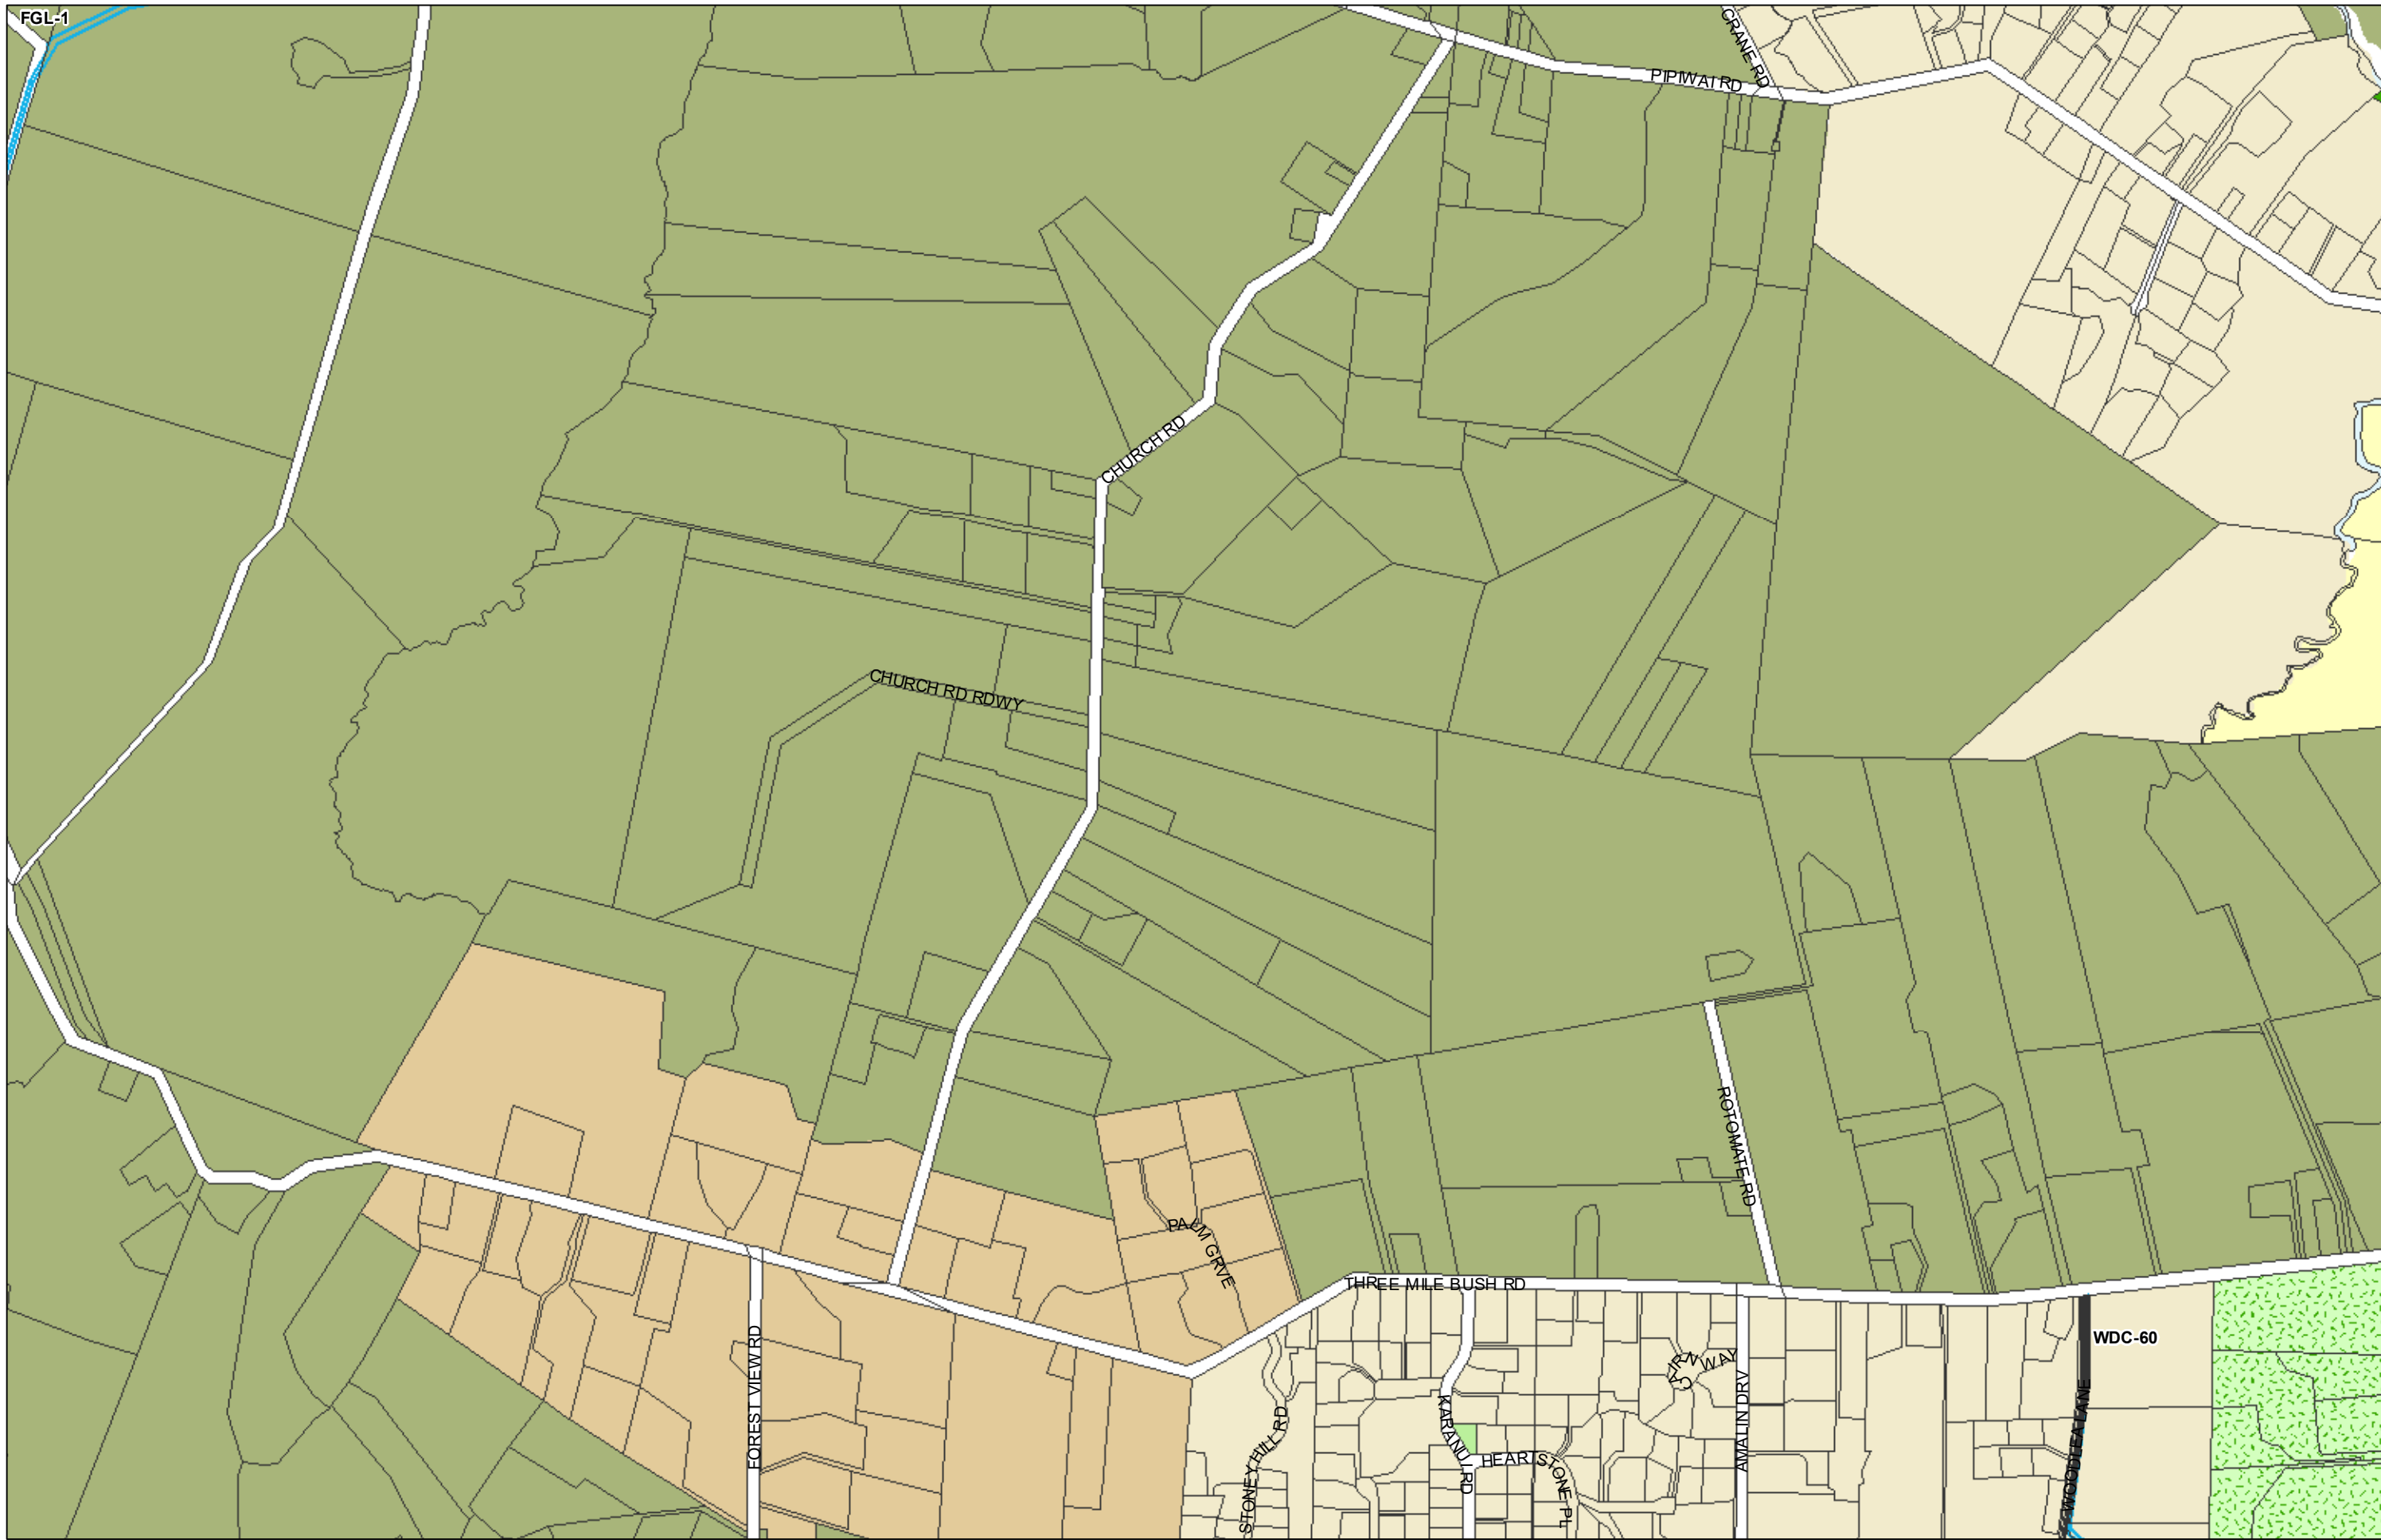

(C) Crown Copyright Reserved.

WHANGAREI DISTRICT COUNCIL OPERATIVE PLANNING MAP

Area Specific Matters - Map 57 Ngararatunua