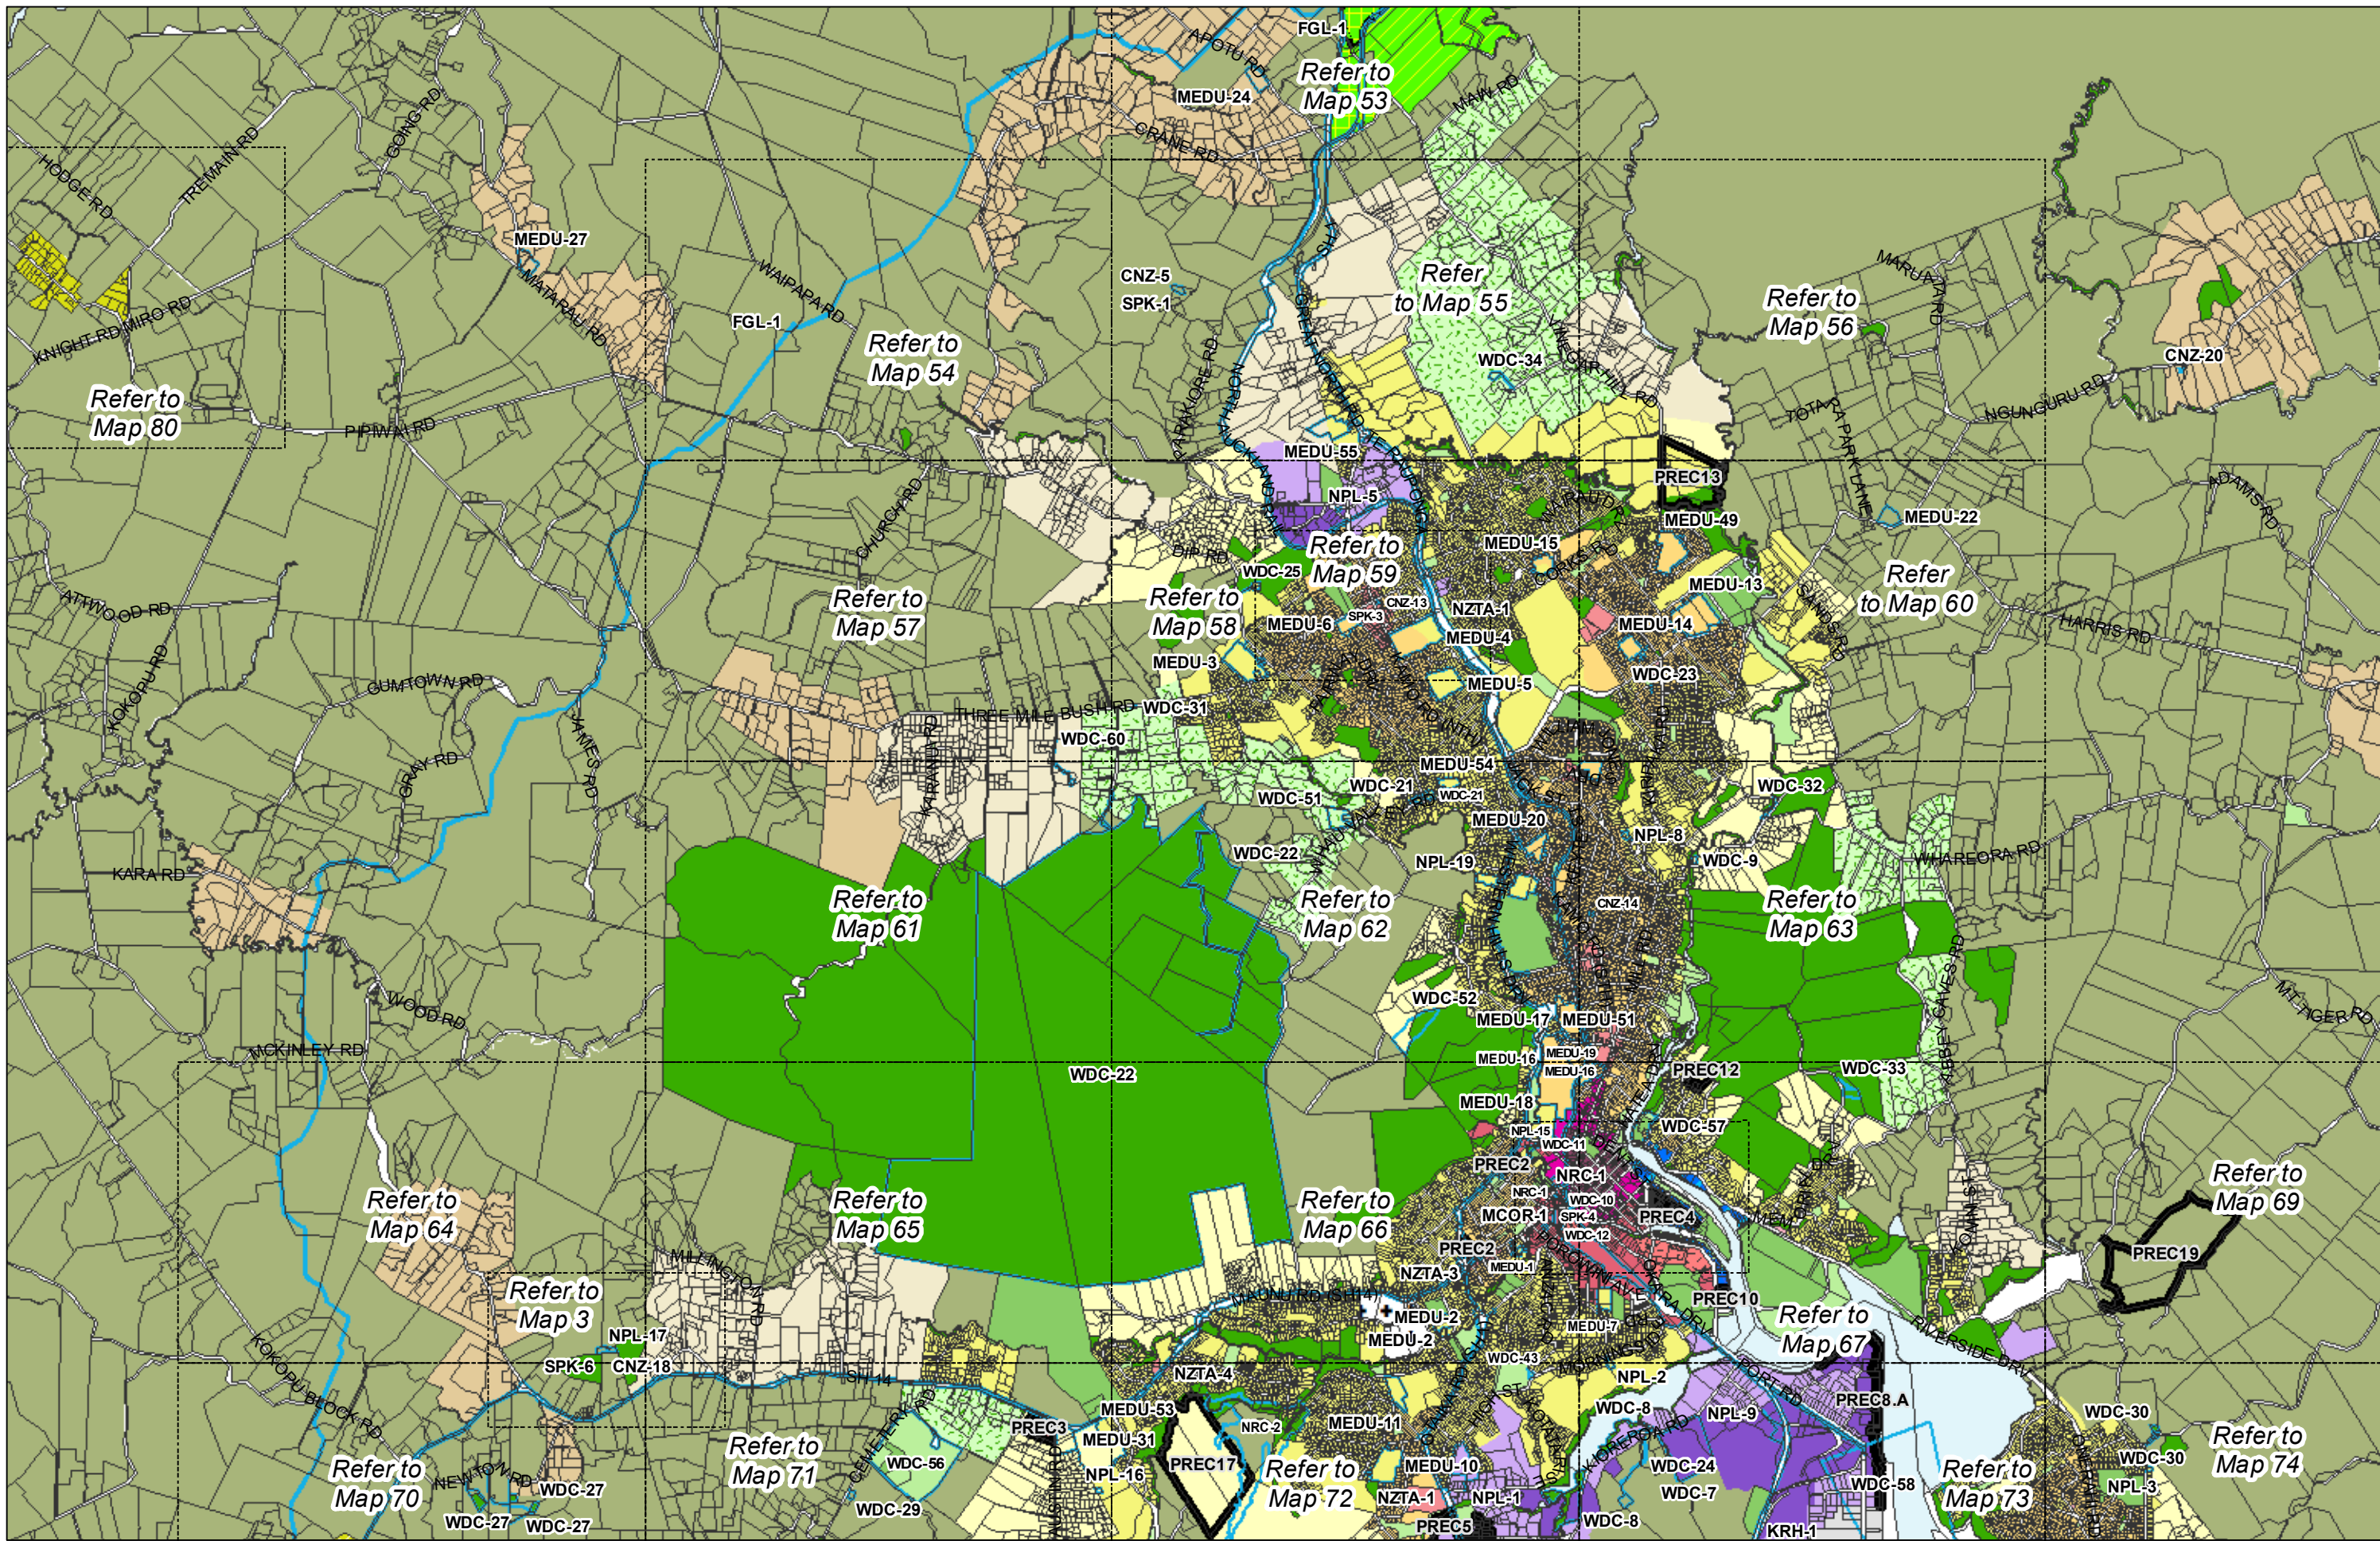

WHANGAREI DISTRICT COUNCIL OPERATIVE PLANNING MAP

Area Specific Matters - Map 10