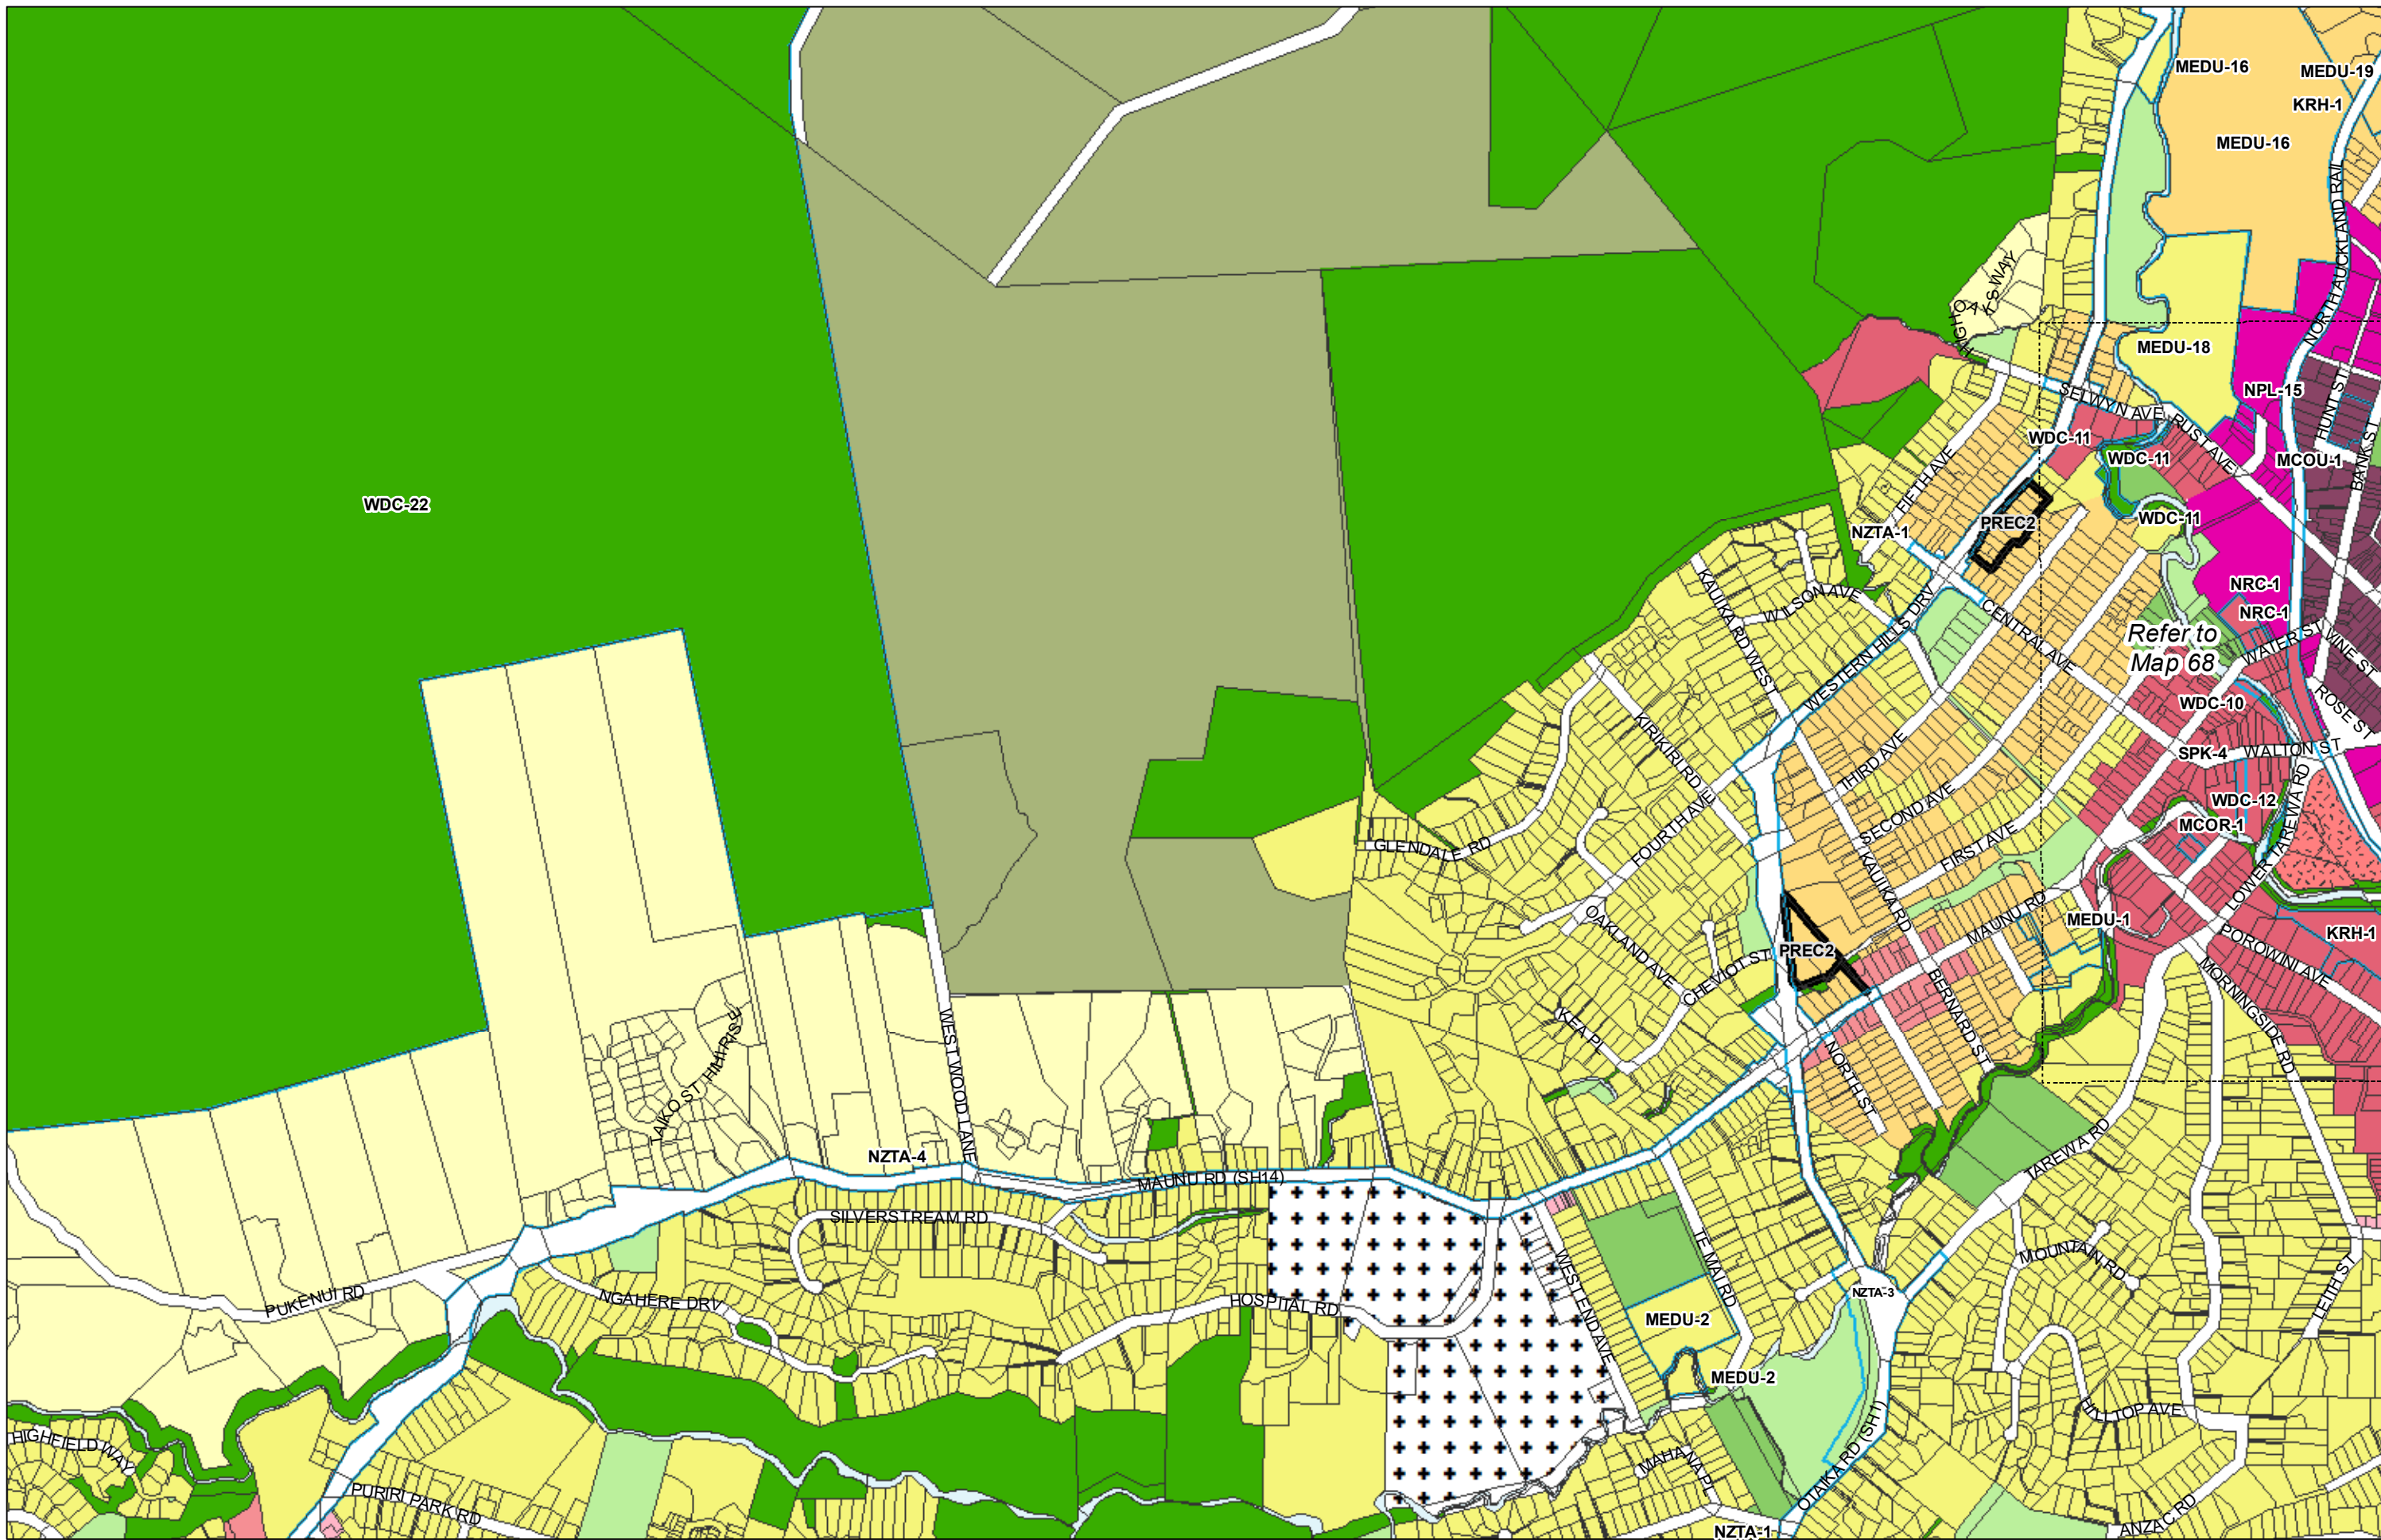

Refer to
Map 68

WHANGAREI DISTRICT COUNCIL OPERATIVE PLANNING MAP
Area Specific Matters - Map 66
Avenues